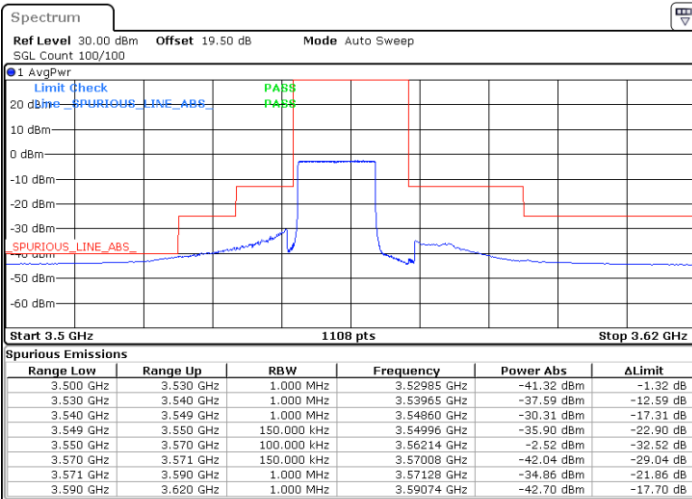

Lowest Channel / FullRB

N/A

Date: 8.NOV.2022 15:06:04