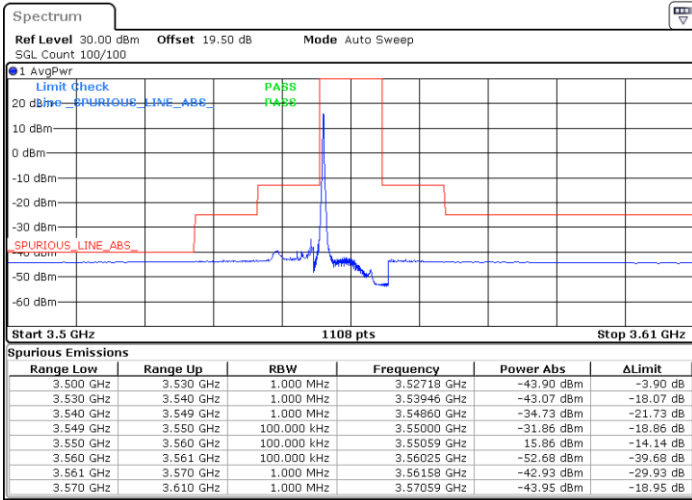

Date: 8.NOV.2022 13:42:13

LTE Band 48 / 5MHz

16QAM

Highest Channel / 1RB0

Highest Channel / 1RBmax

Date: 8.NOV.2022 13:35:31

Date: 8.NOV.2022 13:55:35

Highest Channel / FullIRB

N/A

Date: 8.NOV.2022 13:45:33

LTE Band 48 / 10MHz

16QAM

Lowest Channel / 1RB0

Lowest Channel / 1RBmax

Date: 8.NOV.2022 14:13:49

Date: 8.NOV.2022 14:33:57

Lowest Channel / FullIRB

N/A

Date: 8.NOV.2022 14:23:53

LTE Band 48 / 10MHz

16QAM

MiddleChannel / 1RB0

Middle Channel / 1RBmax

Date: 8.NOV.2022 14:17:10