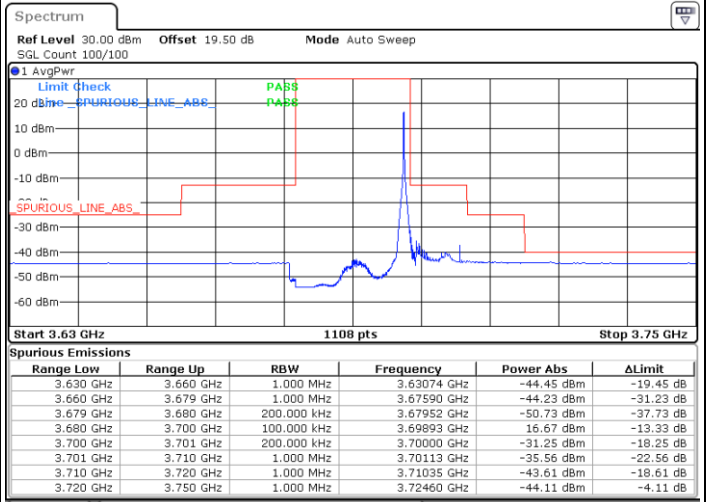

Date: 8.NOV.2022 15:31:55

LTE Band 48 / 20MHz

16QAM

Middle Channel / 1RB0

Middle Channel / 1RBmax

Date: 12.NOV.2022 15:20:11

Date: 12.NOV.2022 15:24:46

Middle Channel / FullIRB

N/A

Date: 12.NOV.2022 15:15:37

LTE Band 48 / 20MHz

16QAM

Highest Channel / 1RB0

Highest Channel / 1RBmax

Date: 8.NOV.2022 15:52:31

Date: 8.NOV.2022 16:04:45

Highest Channel / FullIRB

N/A

Date: 8.NOV.2022 15:40:16

LTE Band 48 / 5MHz

64QAM

Lowest Channel / 1RB0

Lowest Channel / 1RBmax

Date: 8.NOV.2022 13:29:57