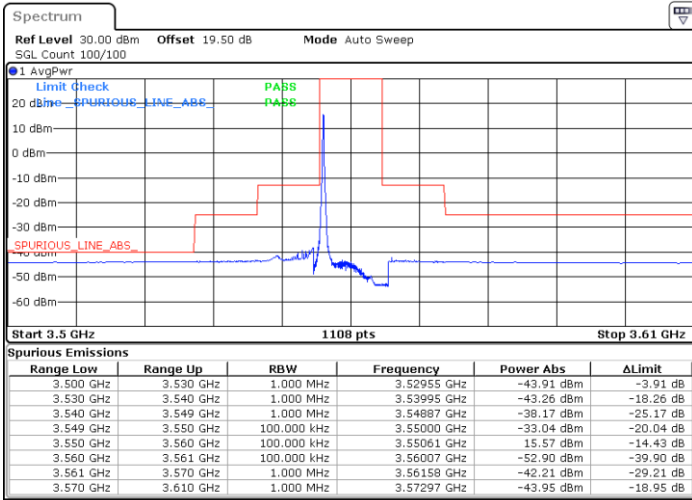

Date: 8.NOV.2022 13:31:04

Date: 8.NOV.2022 13:51:08

Middle Channel / FullIRB

N/A

Date: 8.NOV.2022 13:41:06

LTE Band 48 / 5MHz

64QAM

Highest Channel / 1RB0

Highest Channel / 1RBmax

Date: 8.NOV.2022 13:36:38

Date: 8.NOV.2022 14:11:34

Highest Channel / FullIRB

N/A

Date: 8.NOV.2022 13:46:40

LTE Band 48 / 10MHz

64QAM

Lowest Channel / 1RB0

Lowest Channel / 1RBmax

Date: 8.NOV.2022 14:12:42

Date: 8.NOV.2022 14:32:50

Lowest Channel / FullRB

N/A

Date: 8.NOV.2022 14:22:46

LTE Band 48 / 10MHz