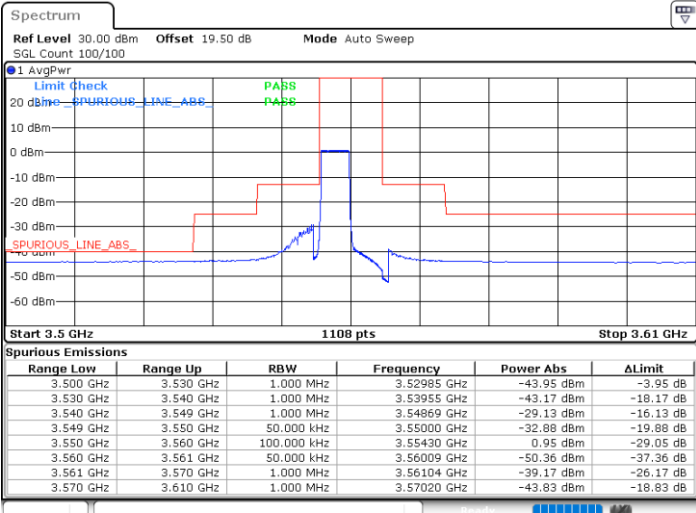

Highest Channel / 1RB0

Highest Channel / 1RBmax

Date: 8.NOV.2022 15:53:48

Date: 8.NOV.2022 16:06:02

Highest Channel / FullIRB

N/A

Date: 8.NOV.2022 15:41:33

LTE Band 48 / 5MHz

16QAM

Lowest Channel / 1RB0

Lowest Channel / 1RBmax

Date: 8.NOV.2022 13:28:49

Date: 8.NOV.2022 13:48:54

Lowest Channel / FullRB

N/A

Date: 8.NOV.2022 13:38:52

LTE Band 48 / 5MHz

16QAM

Middle Channel / 1RB0

Middle Channel / 1RBmax

Date: 8.NOV.2022 13:32:10

Date: 8.NOV.2022 13:52:15

Middle Channel / FullIRB

N/A