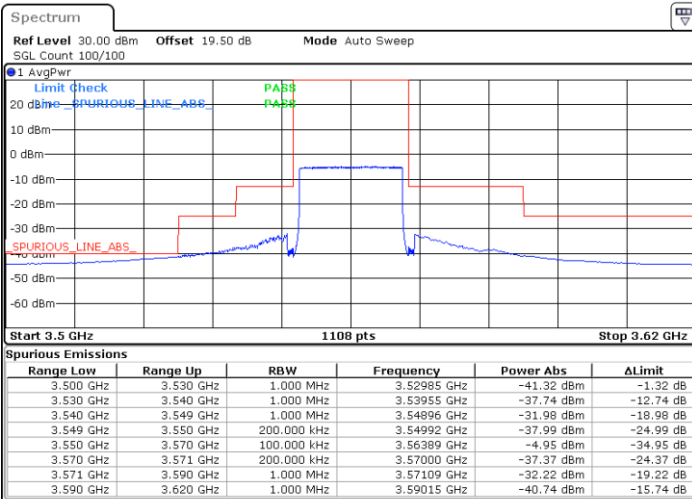

LTE Band 48 / 20MHz

16QAM

Lowest Channel / 1RB0

Lowest Channel / 1RBmax

Date: 8.NOV.2022 15:44:09

Date: 8.NOV.2022 15:56:23

Lowest Channel / FullIRB

N/A

Date: 8.NOV.2022 15:31:55

LTE Band 48 / 20MHz

16QAM

Middle Channel / 1RB0

Middle Channel / 1RBmax

Date: 12.NOV.2022 15:20:11

Date: 12.NOV.2022 15:24:46

Middle Channel / FullIRB