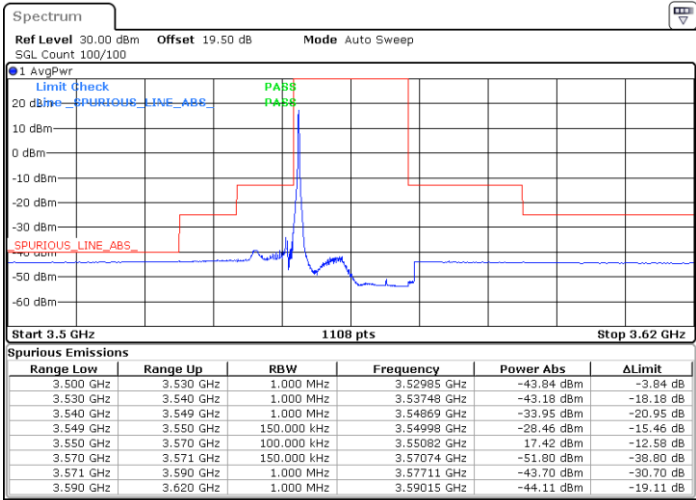

Date: 8.NOV.2022 14:37:18

Middle Channel / FullIRB

N/A

Date: 8.NOV.2022 14:27:14

LTE Band 48 / 10MHz

16QAM

Highest Channel / 1RB0

Highest Channel / 1RBmax

Date: 8.NOV.2022 14:20:31

Date: 8.NOV.2022 14:40:39

Highest Channel / FullIRB

N/A

Date: 8.NOV.2022 14:30:35

LTE Band 48 / 15MHz

16QAM

Lowest Channel / 1RB0

Lowest Channel / 1RBmax

Date: 8.NOV.2022 14:55:05

Date: 8.NOV.2022 15:19:37

Lowest Channel / FullRB

N/A

Date: 8.NOV.2022 15:07:21

LTE Band 48 / 15MHz

16QAM