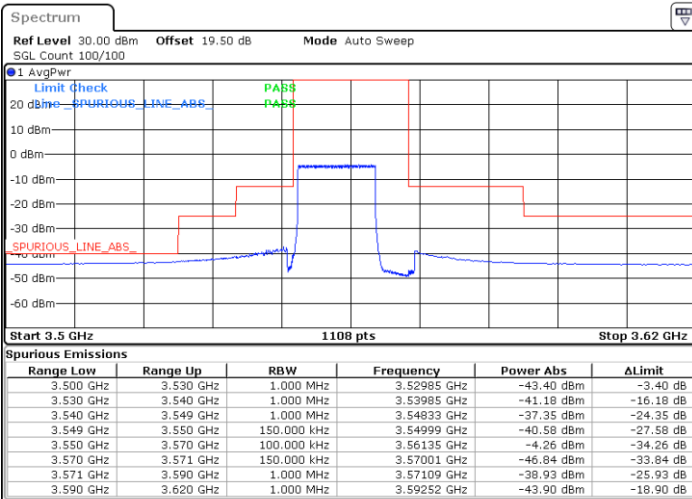

LTE Band 48 / 10MHz

64QAM

Highest Channel / 1RB0

Highest Channel / 1RBmax

Date: 8.NOV.2022 14:19:24

Date: 8.NOV.2022 14:39:32

Highest Channel / FullIRB

N/A

Date: 8.NOV.2022 14:29:28

LTE Band 48 / 15MHz

64QAM

Lowest Channel / 1RB0

Lowest Channel / 1RBmax

Date: 8.NOV.2022 14:56:22

Date: 8.NOV.2022 15:20:54

Lowest Channel / FullIRB

N/A

Date: 8.NOV.2022 15:08:38

LTE Band 48 / 15MHz

64QAM

Middle Channel / 1RB0

Middle Channel / 1RBmax

Date: 12.NOV.2022 14:40:41

Date: 12.NOV.2022 14:50:25