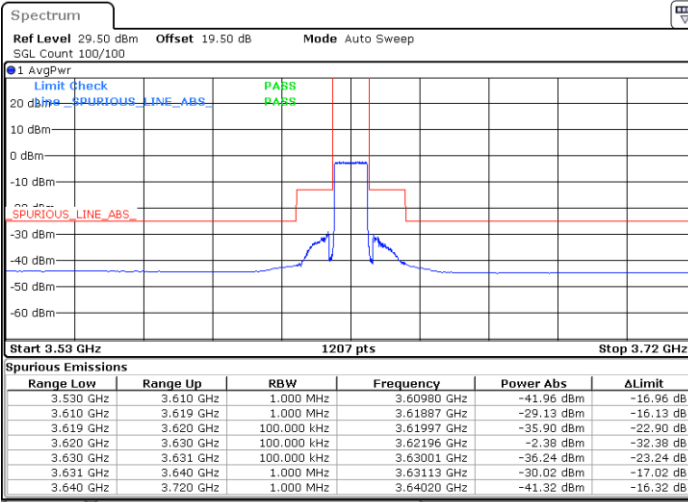

Highest Channel / 1RBmax

Date: 8.NOV.2022 13:36:38

Date: 8.NOV.2022 14:11:34

Highest Channel / FullIRB

N/A

Date: 8.NOV.2022 13:46:40

LTE Band 48 / 10MHz

64QAM

Lowest Channel / 1RB0

Lowest Channel / 1RBmax

Date: 8.NOV.2022 14:12:42

Date: 8.NOV.2022 14:32:50

Lowest Channel / FullRB

N/A

Date: 8.NOV.2022 14:22:46

LTE Band 48 / 10MHz

64QAM

MiddleChannel / 1RB0

Middle Channel / 1RBmax

Date: 8.NOV.2022 14:18:17

Date: 8.NOV.2022 14:38:25

Middle Channel / FullIRB

N/A

Date: 8.NOV.2022 14:28:21

LTE Band 48 / 10MHz

64QAM

Highest Channel / 1RB0

Highest Channel / 1RBmax

Date: 8.NOV.2022 14:19:24

Date: 8.NOV.2022 14:39:32

Highest Channel / FullIRB

N/A