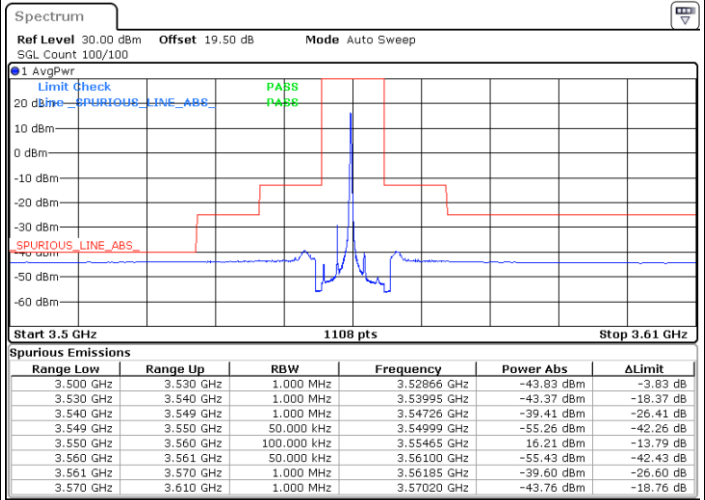

N/A

Date: 12.NOV.2022 15:15:37

LTE Band 48 / 20MHz

16QAM

Highest Channel / 1RB0

Highest Channel / 1RBmax

Date: 8.NOV.2022 15:52:31

Date: 8.NOV.2022 16:04:45

Highest Channel / FullIRB

N/A

Date: 8.NOV.2022 15:40:16

LTE Band 48 / 5MHz

64QAM

Lowest Channel / 1RB0

Lowest Channel / 1RBmax

Date: 8.NOV.2022 13:29:57

Date: 8.NOV.2022 13:50:01

Lowest Channel / FullIRB

N/A

Date: 8.NOV.2022 13:39:59

LTE Band 48 / 5MHz

64QAM

Middle Channel / 1RB0

Middle Channel / 1RBmax