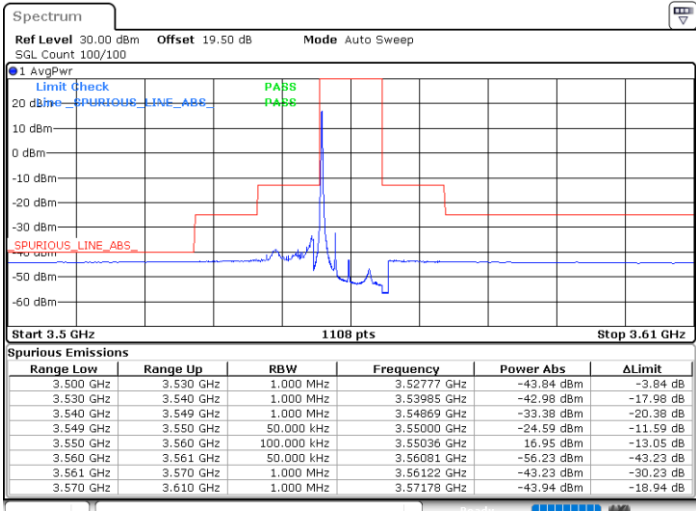

LTE Band 48 / 5MHz

16QAM

Lowest Channel / 1RB0

Lowest Channel / 1RBmax

Date: 8.NOV.2022 13:28:49

Date: 8.NOV.2022 13:48:54