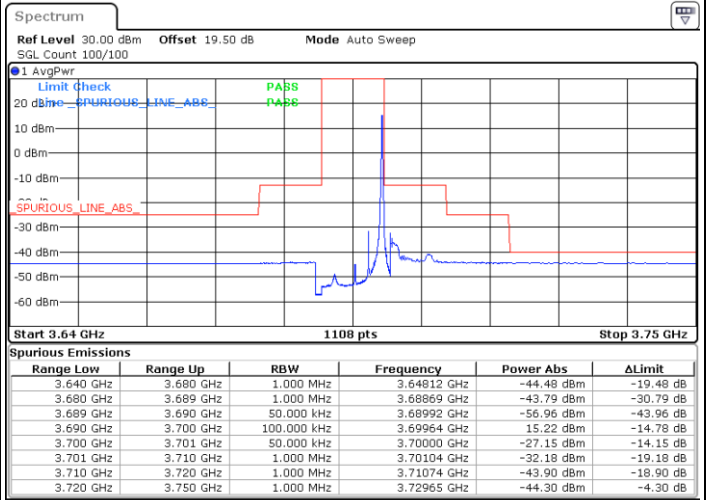

Date: 8.NOV.2022 13:50:01

Lowest Channel / FullIRB

N/A

Date: 8.NOV.2022 13:39:59

LTE Band 48 / 5MHz

64QAM

Middle Channel / 1RB0

Middle Channel / 1RBmax

Date: 8.NOV.2022 13:31:04

Date: 8.NOV.2022 13:51:08

Middle Channel / FullIRB

N/A

Date: 8.NOV.2022 13:41:06

LTE Band 48 / 5MHz

64QAM

Highest Channel / 1RB0

Highest Channel / 1RBmax

Date: 8.NOV.2022 13:36:38

Date: 8.NOV.2022 14:11:34

Highest Channel / FullIRB

N/A

Date: 8.NOV.2022 13:46:40

LTE Band 48 / 10MHz

64QAM

Lowest Channel / 1RB0

Lowest Channel / 1RBmax

Date: 8.NOV.2022 14:12:42

Date: 8.NOV.2022 14:32:50

Lowest Channel / FullRB

N/A

Date: 8.NOV.2022 14:22:46

LTE Band 48 / 10MHz