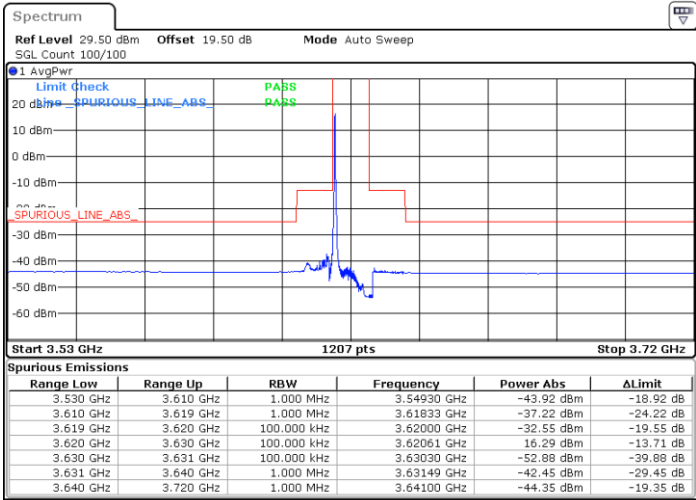

N/A

Date: 8.NOV.2022 13:45:33

LTE Band 48 / 10MHz

16QAM

Lowest Channel / 1RB0

Lowest Channel / 1RBmax

Date: 8.NOV.2022 14:13:49

Date: 8.NOV.2022 14:33:57

Lowest Channel / FullIRB

N/A

Date: 8.NOV.2022 14:23:53

LTE Band 48 / 10MHz

16QAM

MiddleChannel / 1RB0

Middle Channel / 1RBmax

Date: 8.NOV.2022 14:17:10

Date: 8.NOV.2022 14:37:18

Middle Channel / FullIRB

N/A

Date: 8.NOV.2022 14:27:14

LTE Band 48 / 10MHz

16QAM

Highest Channel / 1RB0

Highest Channel / 1RBmax