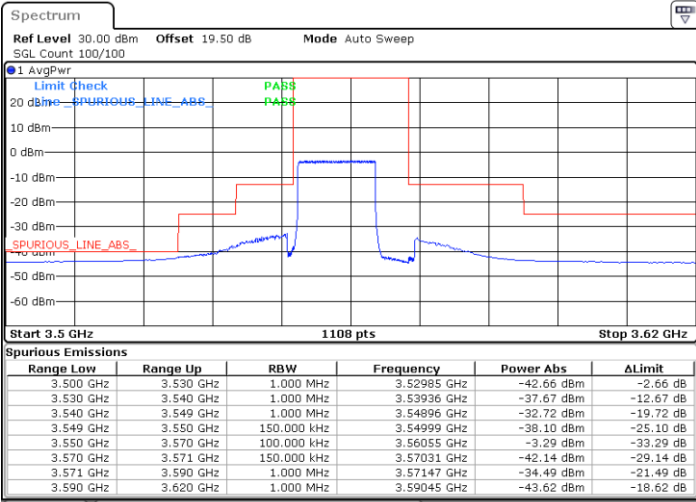

Date: 8.NOV.2022 14:20:31

Date: 8.NOV.2022 14:40:39

Highest Channel / FullIRB

N/A

Date: 8.NOV.2022 14:30:35

LTE Band 48 / 15MHz

16QAM

Lowest Channel / 1RB0

Lowest Channel / 1RBmax

Date: 8.NOV.2022 14:55:05

Date: 8.NOV.2022 15:19:37

Lowest Channel / FullRB

N/A

Date: 8.NOV.2022 15:07:21

LTE Band 48 / 15MHz

16QAM

Middle Channel / 1RB0

Middle Channel / 1RBmax

Date: 12.NOV.2022 14:38:51

Date: 12.NOV.2022 14:48:46

Middle Channel / FullIRB

N/A

Date: 12.NOV.2022 14:54:47

LTE Band 48 / 15MHz