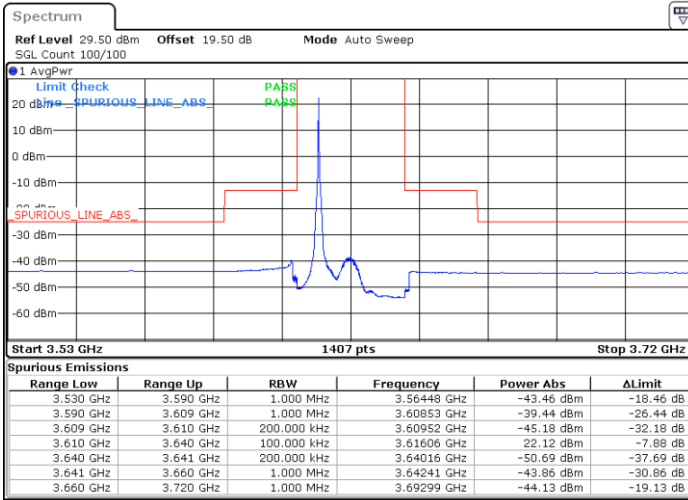

LTE Band 48 / 20MHz

QPSK

Middle Channel / 1RB0

Middle Channel / 1RBmax

Date: 12.NOV.2022 15:18:40

Date: 12.NOV.2022 15:23:14