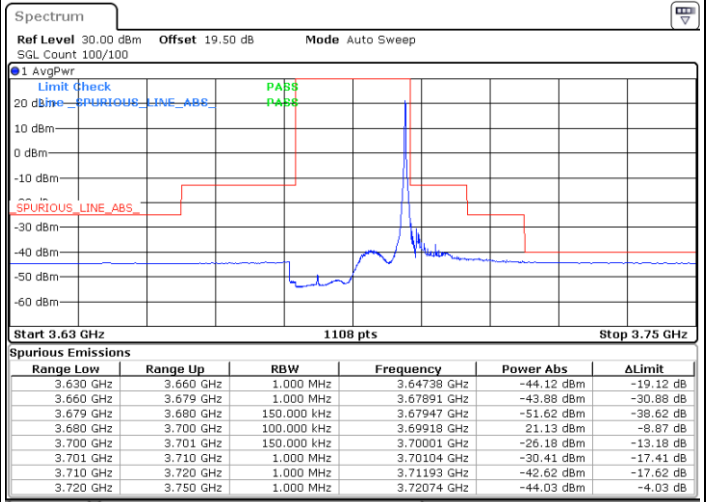

Middle Channel / FullRB

N/A

Date: 12.NOV.2022 14:56:29

LTE Band 48 / 15MHz

QPSK

Highest Channel / 1RB0

Highest Channel / 1RBmax

Date: 8.NOV.2022 15:02:12

Date: 8.NOV.2022 15:26:44

Highest Channel / FullIRB

N/A

Date: 8.NOV.2022 15:14:28

LTE Band 48 / 20MHz

QPSK

Lowest Channel / 1RB0

Lowest Channel / 1RBmax