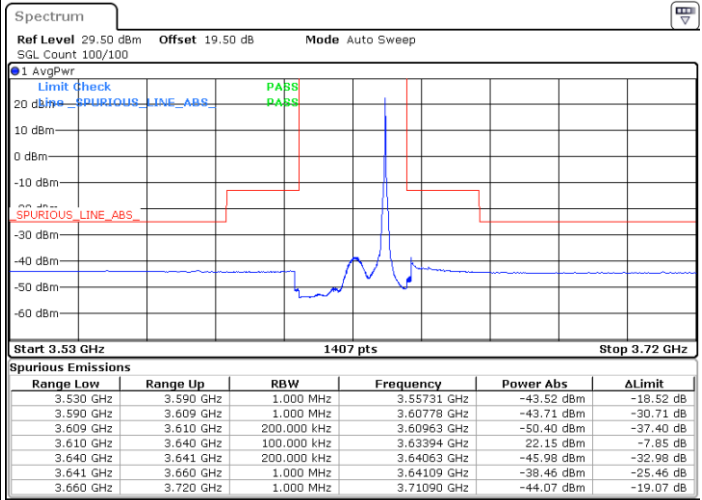

Date: 8.NOV.2022 15:26:44

Highest Channel / FullIRB

N/A

Date: 8.NOV.2022 15:14:28

LTE Band 48 / 20MHz

QPSK

Lowest Channel / 1RB0

Lowest Channel / 1RBmax

Date: 8.NOV.2022 15:45:26

Date: 8.NOV.2022 15:57:41

Lowest Channel / FullIRB

N/A

Date: 12.NOV.2022 15:03:42

LTE Band 48 / 20MHz

QPSK

Middle Channel / 1RB0

Middle Channel / 1RBmax

Date: 12.NOV.2022 15:18:40

Date: 12.NOV.2022 15:23:14

Middle Channel / FullIRB

N/A

Date: 12.NOV.2022 15:14:05

LTE Band 48 / 20MHz

QPSK

Highest Channel / 1RB0

Highest Channel / 1RBmax

Date: 8.NOV.2022 15:53:48

Date: 8.NOV.2022 16:06:02

Highest Channel / FullIRB

N/A

Date: 8.NOV.2022 15:41:33

LTE Band 48 / 5MHz