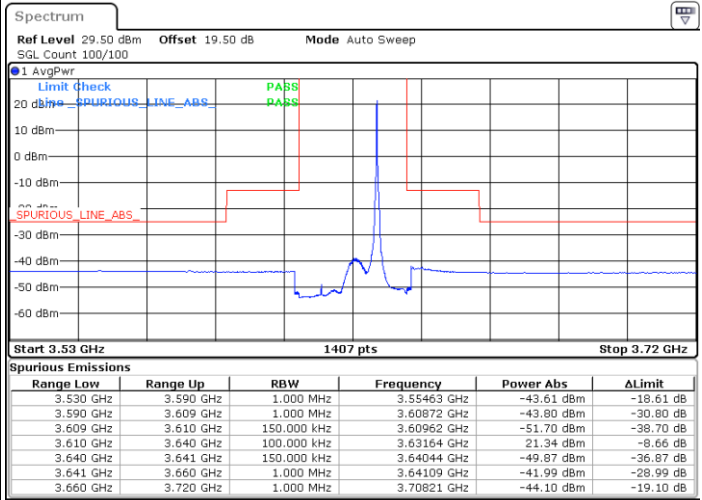

Date: 8.NOV.2022 14:31:42

LTE Band 48 / 15MHz

QPSK

Lowest Channel / 1RB0

Lowest Channel / 1RBmax

Date: 8.NOV.2022 14:53:48

Date: 8.NOV.2022 15:18:20

Lowest Channel / FullRB

N/A

Date: 8.NOV.2022 15:06:04

LTE Band 48 / 15MHz

QPSK

Middle Channel / 1RB0

Middle Channel / 1RBmax

Date: 12.NOV.2022 14:44:20

Date: 12.NOV.2022 14:47:08

Middle Channel / FullRB

N/A

Date: 12.NOV.2022 14:56:29

LTE Band 48 / 15MHz

QPSK

Highest Channel / 1RB0

Highest Channel / 1RBmax

Date: 8.NOV.2022 15:02:12

Date: 8.NOV.2022 15:26:44

Highest Channel / FullIRB

N/A

Date: 8.NOV.2022 15:14:28

LTE Band 48 / 20MHz

QPSK

Lowest Channel / 1RB0

Lowest Channel / 1RBmax