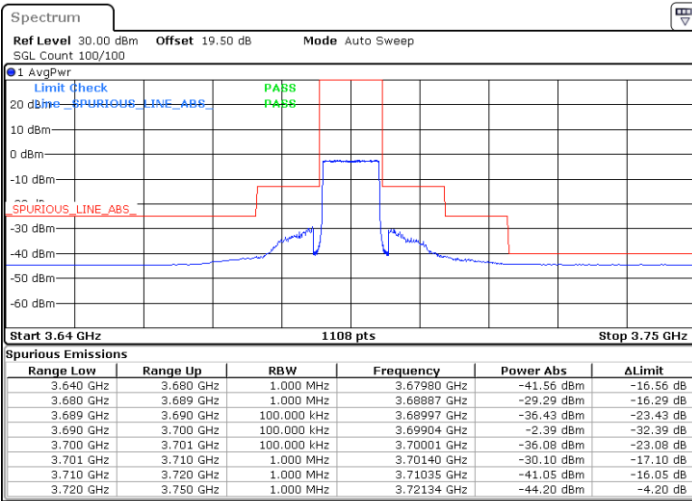

Lowest Channel / FullIRB

N/A

Date: 8.NOV.2022 14:23:53

LTE Band 48 / 10MHz

16QAM

MiddleChannel / 1RB0

Middle Channel / 1RBmax

Date: 8.NOV.2022 14:17:10

Date: 8.NOV.2022 14:37:18

Middle Channel / FullIRB

N/A

Date: 8.NOV.2022 14:27:14

LTE Band 48 / 10MHz

16QAM

Highest Channel / 1RB0

Highest Channel / 1RBmax

Date: 8.NOV.2022 14:20:31

Date: 8.NOV.2022 14:40:39

Highest Channel / FullIRB

N/A

Date: 8.NOV.2022 14:30:35

LTE Band 48 / 15MHz

16QAM

Lowest Channel / 1RB0