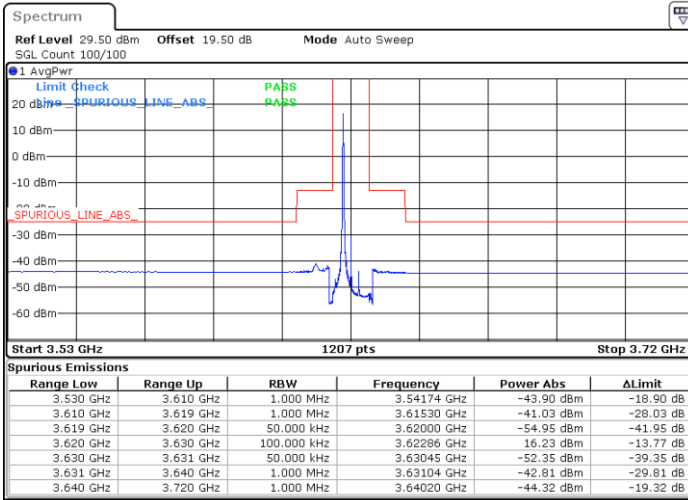

Highest Channel / FullIRB

N/A

Date: 8.NOV.2022 15:40:16

LTE Band 48 / 5MHz

64QAM

Lowest Channel / 1RB0

Lowest Channel / 1RBmax

Date: 8.NOV.2022 13:29:57

Date: 8.NOV.2022 13:50:01

Lowest Channel / FullIRB

N/A

Date: 8.NOV.2022 13:39:59

LTE Band 48 / 5MHz

64QAM

Middle Channel / 1RB0

Middle Channel / 1RBmax

Date: 8.NOV.2022 13:31:04

Date: 8.NOV.2022 13:51:08

Middle Channel / FullIRB

N/A

Date: 8.NOV.2022 13:41:06

LTE Band 48 / 5MHz

64QAM

Highest Channel / 1RB0

Highest Channel / 1RBmax

Date: 8.NOV.2022 13:36:38

Date: 8.NOV.2022 14:11:34

Highest Channel / FullIRB

N/A

Date: 8.NOV.2022 13:46:40

LTE Band 48 / 10MHz

64QAM