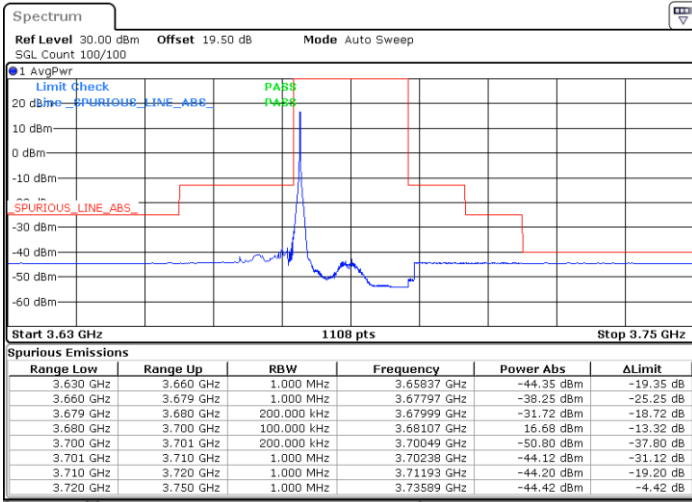

N/A

Date: 12.NOV.2022 15:15:37

LTE Band 48 / 20MHz

16QAM

Highest Channel / 1RB0

Highest Channel / 1RBmax

Date: 8.NOV.2022 15:52:31

Date: 8.NOV.2022 16:04:45

Highest Channel / FullIRB

N/A

Date: 8.NOV.2022 15:40:16

LTE Band 48 / 5MHz

64QAM

Lowest Channel / 1RB0

Lowest Channel / 1RBmax

Date: 8.NOV.2022 13:29:57