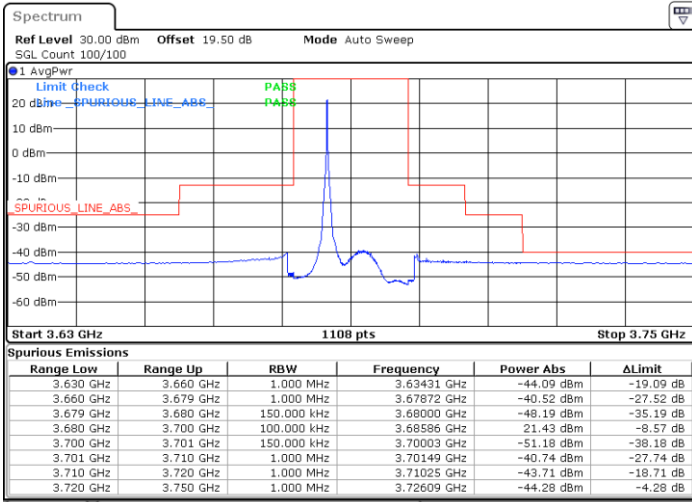

Middle Channel / FullRB

N/A

Date: 12.NOV.2022 14:56:29

LTE Band 48 / 15MHz

QPSK

Highest Channel / 1RB0

Highest Channel / 1RBmax

Date: 8.NOV.2022 15:02:12

Date: 8.NOV.2022 15:26:44

Highest Channel / FullIRB

N/A

Date: 8.NOV.2022 15:14:28

LTE Band 48 / 20MHz

QPSK

Lowest Channel / 1RB0

Lowest Channel / 1RBmax