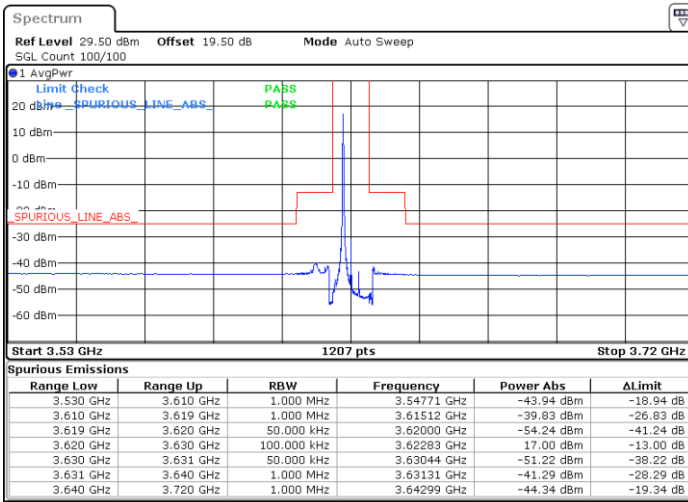

Highest Channel / 1RB0

Highest Channel / 1RBmax

Date: 8.NOV.2022 15:53:48

Date: 8.NOV.2022 16:06:02

Highest Channel / FullIRB

N/A

Date: 8.NOV.2022 15:41:33

LTE Band 48 / 5MHz

16QAM

Lowest Channel / 1RB0

Lowest Channel / 1RBmax

Date: 8.NOV.2022 13:28:49

Date: 8.NOV.2022 13:48:54

Lowest Channel / FullRB

N/A

Date: 8.NOV.2022 13:38:52

LTE Band 48 / 5MHz

16QAM

Middle Channel / 1RB0

Middle Channel / 1RBmax

Date: 8.NOV.2022 13:32:10

Date: 8.NOV.2022 13:52:15

Middle Channel / FullIRB

N/A