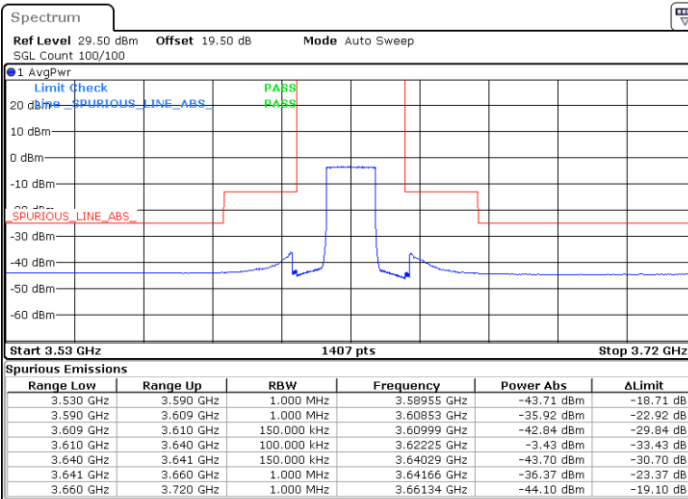

Date: 8.NOV.2022 14:29:28

LTE Band 48 / 15MHz

64QAM

Lowest Channel / 1RB0

Lowest Channel / 1RBmax

Date: 8.NOV.2022 14:56:22

Date: 8.NOV.2022 15:20:54

Lowest Channel / FullIRB

N/A

Date: 8.NOV.2022 15:08:38

LTE Band 48 / 15MHz

64QAM

Middle Channel / 1RB0

Middle Channel / 1RBmax

Date: 12.NOV.2022 14:40:41

Date: 12.NOV.2022 14:50:25

Middle Channel / FullIRB

N/A

Date: 12.NOV.2022 14:53:11

LTE Band 48 / 15MHz

64QAM

Highest Channel / 1RB0

Highest Channel / 1RBmax

Date: 8.NOV.2022 15:04:47

Date: 8.NOV.2022 15:29:19

Highest Channel / FullIRB

N/A

Date: 8.NOV.2022 15:17:02

LTE Band 48 / 20MHz

64QAM

Lowest Channel / 1RB0

Lowest Channel / 1RBmax