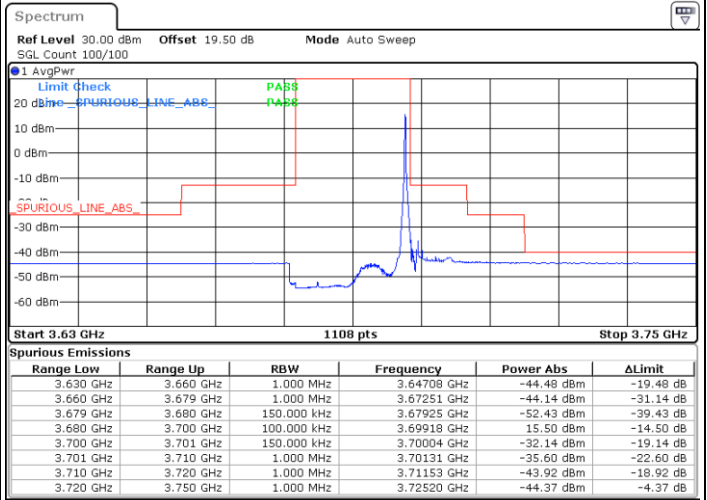

N/A

Date: 8.NOV.2022 15:08:38

LTE Band 48 / 15MHz

64QAM

Middle Channel / 1RB0

Middle Channel / 1RBmax

Date: 12.NOV.2022 14:40:41

Date: 12.NOV.2022 14:50:25

Middle Channel / FullIRB

N/A

Date: 12.NOV.2022 14:53:11

LTE Band 48 / 15MHz

64QAM

Highest Channel / 1RB0

Highest Channel / 1RBmax

Date: 8.NOV.2022 15:04:47

Date: 8.NOV.2022 15:29:19

Highest Channel / FullIRB

N/A

Date: 8.NOV.2022 15:17:02

LTE Band 48 / 20MHz

64QAM

Lowest Channel / 1RB0

Lowest Channel / 1RBmax