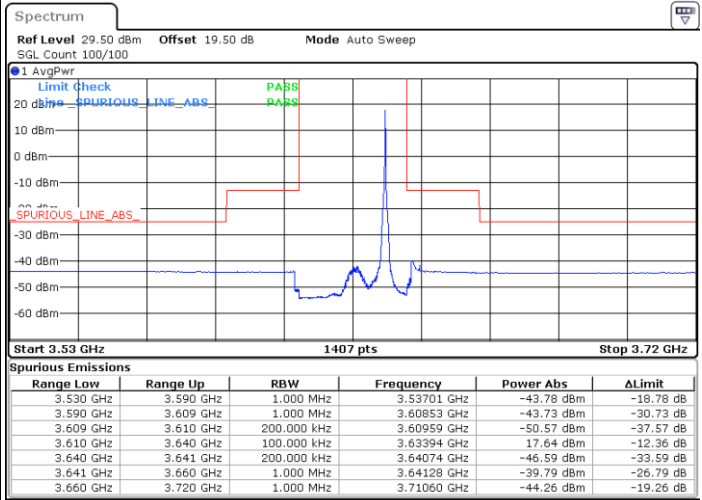

LTE Band 48 / 20MHz

16QAM

Lowest Channel / 1RB0

Lowest Channel / 1RBmax

Date: 8.NOV.2022 15:44:09

Date: 8.NOV.2022 15:56:23

Lowest Channel / FullIRB

N/A

Date: 8.NOV.2022 15:31:55

LTE Band 48 / 20MHz

16QAM

Middle Channel / 1RB0

Middle Channel / 1RBmax

Date: 12.NOV.2022 15:20:11

Date: 12.NOV.2022 15:24:46

Middle Channel / FullIRB

N/A

Date: 12.NOV.2022 15:15:37

LTE Band 48 / 20MHz

16QAM

Highest Channel / 1RB0

Highest Channel / 1RBmax

Date: 8.NOV.2022 15:52:31

Date: 8.NOV.2022 16:04:45

Highest Channel / FullIRB

N/A

Date: 8.NOV.2022 15:40:16

LTE Band 48 / 5MHz

64QAM

Lowest Channel / 1RB0

Lowest Channel / 1RBmax

Date: 8.NOV.2022 13:29:57