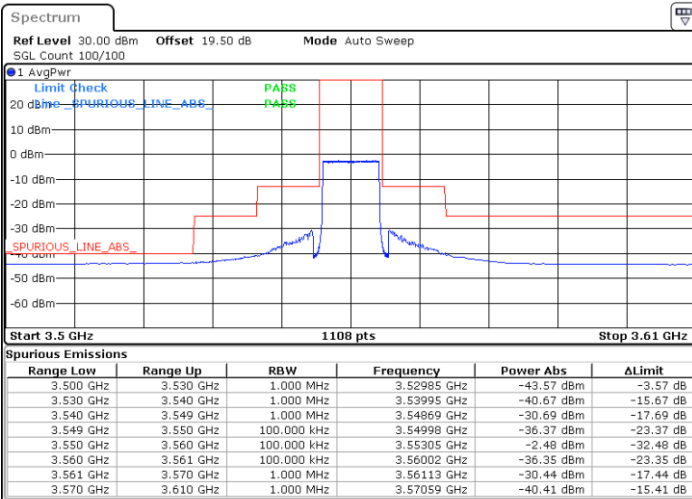

Highest Channel / 1RBmax

Date: 8.NOV.2022 13:36:38

Date: 8.NOV.2022 14:11:34

Highest Channel / FullIRB

N/A

Date: 8.NOV.2022 13:46:40

LTE Band 48 / 10MHz

64QAM

Lowest Channel / 1RB0

Lowest Channel / 1RBmax

Date: 8.NOV.2022 14:12:42

Date: 8.NOV.2022 14:32:50

Lowest Channel / FullRB

N/A

Date: 8.NOV.2022 14:22:46

LTE Band 48 / 10MHz

LTE Band 48 / 10MHz

64QAM

Highest Channel / 1RB0

Highest Channel / 1RBmax

Date: 8.NOV.2022 14:19:24

Date: 8.NOV.2022 14:39:32

Highest Channel / FullIRB

N/A