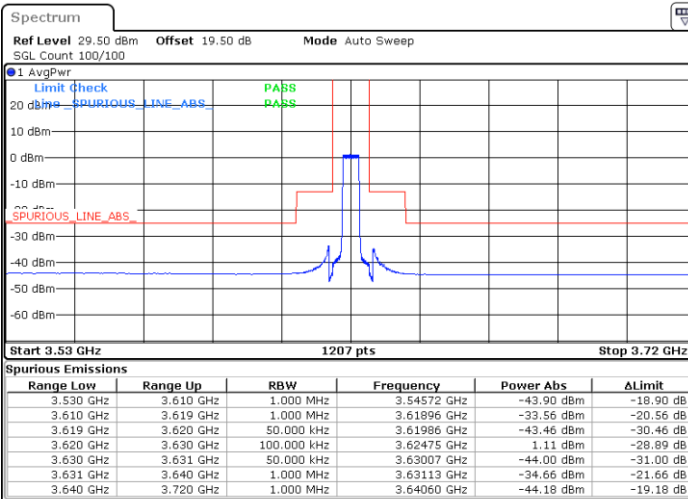

LTE Band 48 / 5MHz

16QAM

Middle Channel / 1RB0

Middle Channel / 1RBmax

Date: 8.NOV.2022 13:32:10

Date: 8.NOV.2022 13:52:15

Middle Channel / FullIRB

N/A

Date: 8.NOV.2022 13:42:13

LTE Band 48 / 5MHz

16QAM

Highest Channel / 1RB0

Highest Channel / 1RBmax

Date: 8.NOV.2022 13:35:31

Date: 8.NOV.2022 13:55:35

Highest Channel / FullIRB