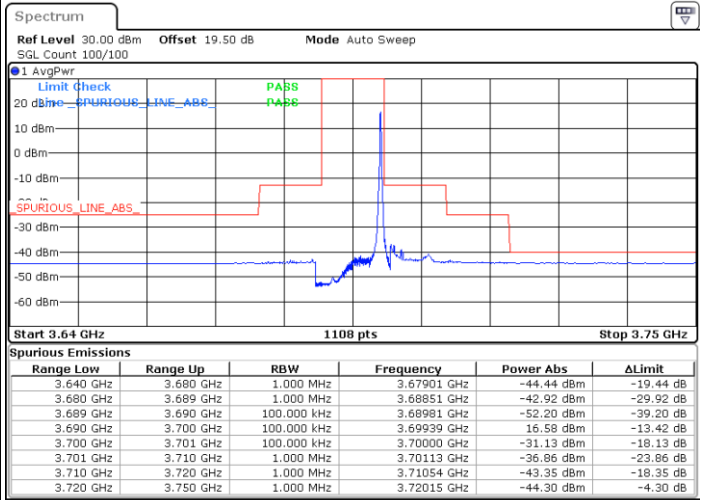

Lowest Channel / 1RB0

Lowest Channel / 1RBmax

Date: 8.NOV.2022 14:12:42

Date: 8.NOV.2022 14:32:50

Lowest Channel / FullRB

N/A

Date: 8.NOV.2022 14:22:46

LTE Band 48 / 10MHz

LTE Band 48 / 10MHz

64QAM

Highest Channel / 1RB0

Highest Channel / 1RBmax

Date: 8.NOV.2022 14:19:24

Date: 8.NOV.2022 14:39:32

Highest Channel / FullIRB

N/A

Date: 8.NOV.2022 14:29:28

LTE Band 48 / 15MHz

64QAM

Lowest Channel / 1RB0

Lowest Channel / 1RBmax

Date: 8.NOV.2022 14:56:22

Date: 8.NOV.2022 15:20:54

Lowest Channel / FullIRB