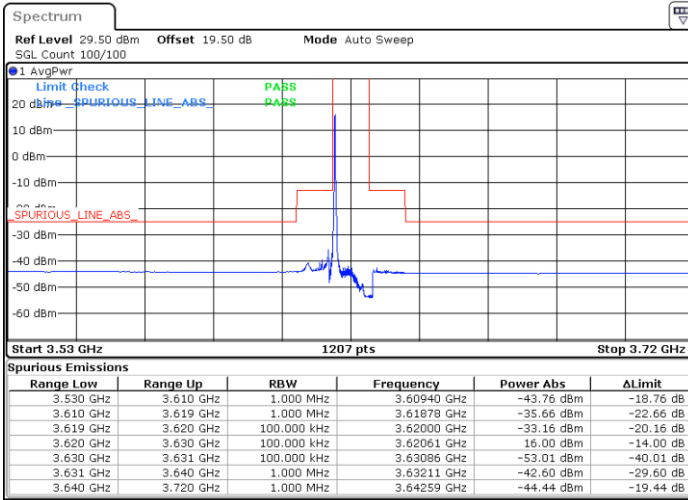

Highest Channel / 1RBmax

Date: 8.NOV.2022 13:36:38

Date: 8.NOV.2022 14:11:34

Highest Channel / FullIRB

N/A

Date: 8.NOV.2022 13:46:40

LTE Band 48 / 10MHz

64QAM

Lowest Channel / 1RB0

Lowest Channel / 1RBmax

Date: 8.NOV.2022 14:12:42

Date: 8.NOV.2022 14:32:50

Lowest Channel / FullRB

N/A

Date: 8.NOV.2022 14:22:46

LTE Band 48 / 10MHz

64QAM

MiddleChannel / 1RB0

Middle Channel / 1RBmax

Date: 8.NOV.2022 14:18:17

Date: 8.NOV.2022 14:38:25

Middle Channel / FullIRB

N/A

Date: 8.NOV.2022 14:28:21

LTE Band 48 / 10MHz

64QAM

Highest Channel / 1RB0

Highest Channel / 1RBmax

Date: 8.NOV.2022 14:19:24

Date: 8.NOV.2022 14:39:32

Highest Channel / FullIRB

N/A