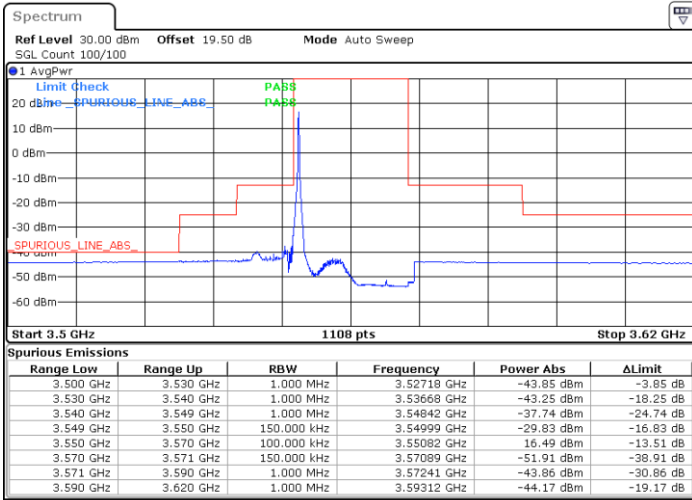

LTE Band 48 / 10MHz

64QAM

Highest Channel / 1RB0

Highest Channel / 1RBmax

Date: 8.NOV.2022 14:19:24

Date: 8.NOV.2022 14:39:32

Highest Channel / FullIRB

N/A

Date: 8.NOV.2022 14:29:28

LTE Band 48 / 15MHz

64QAM

Lowest Channel / 1RB0

Lowest Channel / 1RBmax

Date: 8.NOV.2022 14:56:22

Date: 8.NOV.2022 15:20:54

Lowest Channel / FullIRB

N/A

Date: 8.NOV.2022 15:08:38

LTE Band 48 / 15MHz

64QAM

Middle Channel / 1RB0

Middle Channel / 1RBmax

Date: 12.NOV.2022 14:40:41

Date: 12.NOV.2022 14:50:25

Middle Channel / FullIRB

N/A

Date: 12.NOV.2022 14:53:11

LTE Band 48 / 15MHz

64QAM

Highest Channel / 1RB0

Highest Channel / 1RBmax

Date: 8.NOV.2022 15:04:47