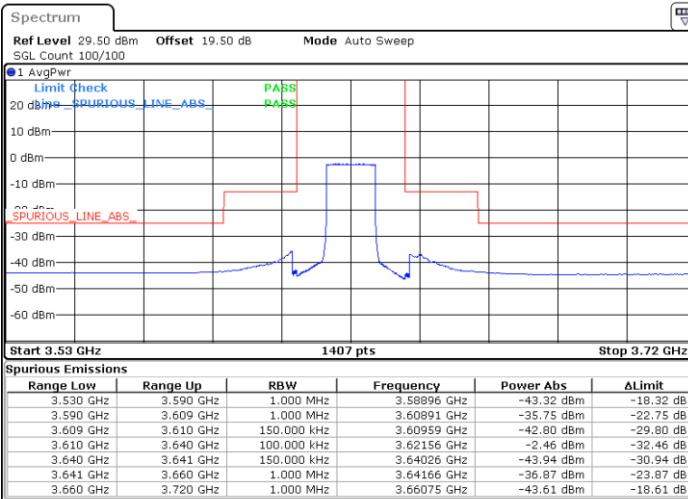

N/A

Date: 8.NOV.2022 15:06:04

LTE Band 48 / 15MHz

QPSK

Middle Channel / 1RB0

Middle Channel / 1RBmax

Date: 12.NOV.2022 14:44:20

Date: 12.NOV.2022 14:47:08

Middle Channel / FullRB

N/A

Date: 12.NOV.2022 14:56:29

LTE Band 48 / 15MHz

QPSK

Highest Channel / 1RB0

Highest Channel / 1RBmax

Date: 8.NOV.2022 15:02:12