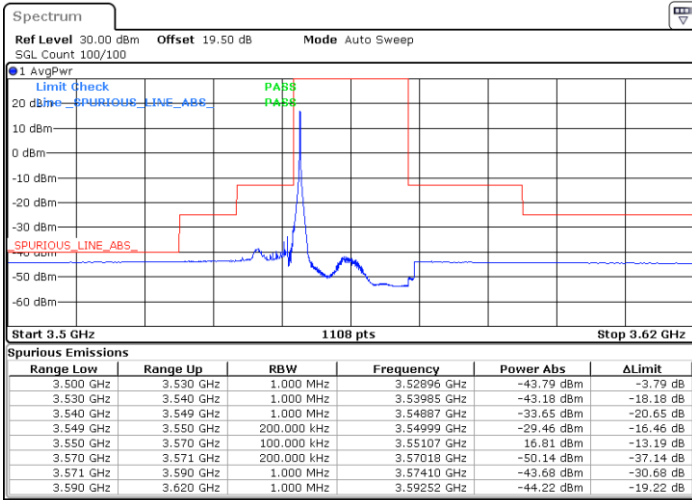

Middle Channel / 1RB0

Middle Channel / 1RBmax

Date: 12.NOV.2022 14:38:51

Date: 12.NOV.2022 14:48:46

Middle Channel / FullIRB

N/A

Date: 12.NOV.2022 14:54:47

LTE Band 48 / 15MHz

16QAM

Highest Channel / 1RB0

Highest Channel / 1RBmax

Date: 8.NOV.2022 15:03:30

Date: 8.NOV.2022 15:28:02

Highest Channel / FullIRB

N/A

Date: 8.NOV.2022 15:15:45

LTE Band 48 / 20MHz

16QAM

Lowest Channel / 1RB0

Lowest Channel / 1RBmax

Date: 8.NOV.2022 15:44:09

Date: 8.NOV.2022 15:56:23

Lowest Channel / FullIRB

N/A