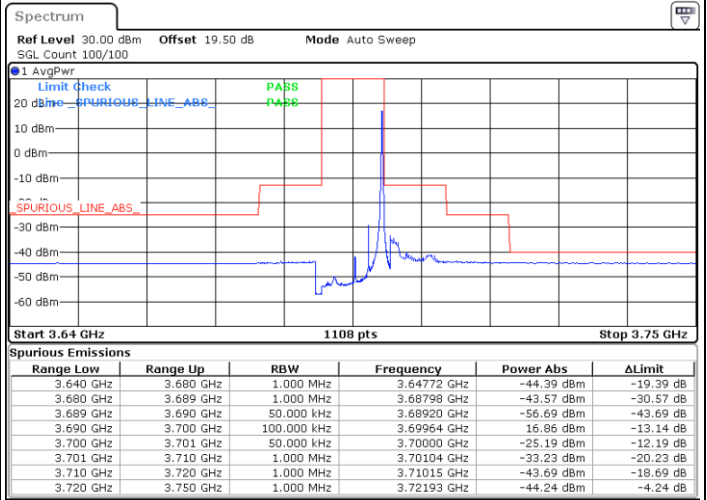

Date: 8.NOV.2022 13:42:13

LTE Band 48 / 5MHz

16QAM

Highest Channel / 1RB0

Highest Channel / 1RBmax

Date: 8.NOV.2022 13:35:31

Date: 8.NOV.2022 13:55:35

Highest Channel / FullIRB

N/A

Date: 8.NOV.2022 13:45:33

LTE Band 48 / 10MHz

16QAM

Lowest Channel / 1RB0

Lowest Channel / 1RBmax

Date: 8.NOV.2022 14:13:49

Date: 8.NOV.2022 14:33:57