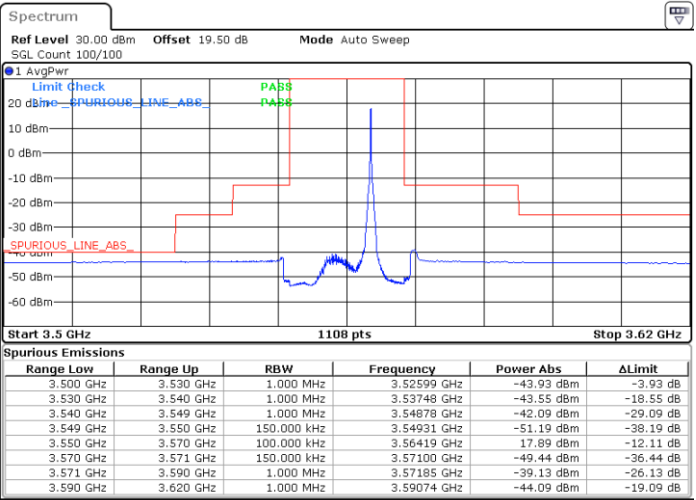

Date: 8.NOV.2022 14:37:18

Middle Channel / FullIRB

N/A

Date: 8.NOV.2022 14:27:14

LTE Band 48 / 10MHz

16QAM

Highest Channel / 1RB0

Highest Channel / 1RBmax

Date: 8.NOV.2022 14:20:31

Date: 8.NOV.2022 14:40:39

Highest Channel / FullIRB

N/A

Date: 8.NOV.2022 14:30:35

LTE Band 48 / 15MHz

16QAM

Lowest Channel / 1RB0

Lowest Channel / 1RBmax

Date: 8.NOV.2022 14:55:05

Date: 8.NOV.2022 15:19:37

Lowest Channel / FullRB

N/A

Date: 8.NOV.2022 15:07:21

LTE Band 48 / 15MHz

16QAM