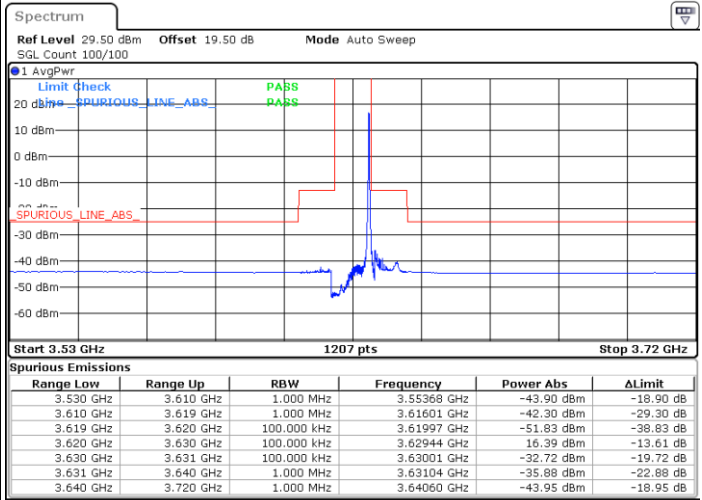

Highest Channel / 1RBmax

Date: 8.NOV.2022 13:36:38

Date: 8.NOV.2022 14:11:34

Highest Channel / FullIRB

N/A

Date: 8.NOV.2022 13:46:40

LTE Band 48 / 10MHz

64QAM

Lowest Channel / 1RB0

Lowest Channel / 1RBmax

Date: 8.NOV.2022 14:12:42

Date: 8.NOV.2022 14:32:50

Lowest Channel / FullRB

N/A

Date: 8.NOV.2022 14:22:46

LTE Band 48 / 10MHz

64QAM

MiddleChannel / 1RB0

Middle Channel / 1RBmax

Date: 8.NOV.2022 14:18:17

Date: 8.NOV.2022 14:38:25

Middle Channel / FullIRB

N/A

Date: 8.NOV.2022 14:28:21

LTE Band 48 / 10MHz

64QAM

Highest Channel / 1RB0

Highest Channel / 1RBmax

Date: 8.NOV.2022 14:19:24

Date: 8.NOV.2022 14:39:32

Highest Channel / FullIRB

N/A