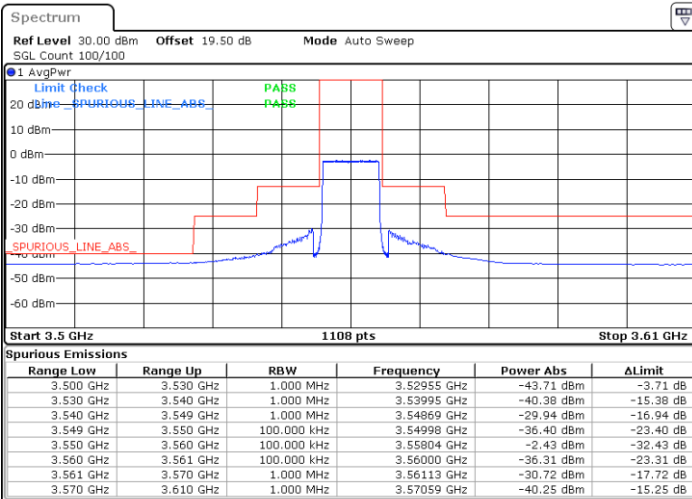

Date: 8.NOV.2022 13:42:13

LTE Band 48 / 5MHz

16QAM

Highest Channel / 1RB0

Highest Channel / 1RBmax

Date: 8.NOV.2022 13:35:31

Date: 8.NOV.2022 13:55:35

Highest Channel / FullIRB

N/A

Date: 8.NOV.2022 13:45:33

LTE Band 48 / 10MHz

16QAM

Lowest Channel / 1RB0

Lowest Channel / 1RBmax

Date: 8.NOV.2022 14:13:49

Date: 8.NOV.2022 14:33:57

Lowest Channel / FullIRB

N/A

Date: 8.NOV.2022 14:23:53

LTE Band 48 / 10MHz

16QAM

MiddleChannel / 1RB0

Middle Channel / 1RBmax

Date: 8.NOV.2022 14:17:10