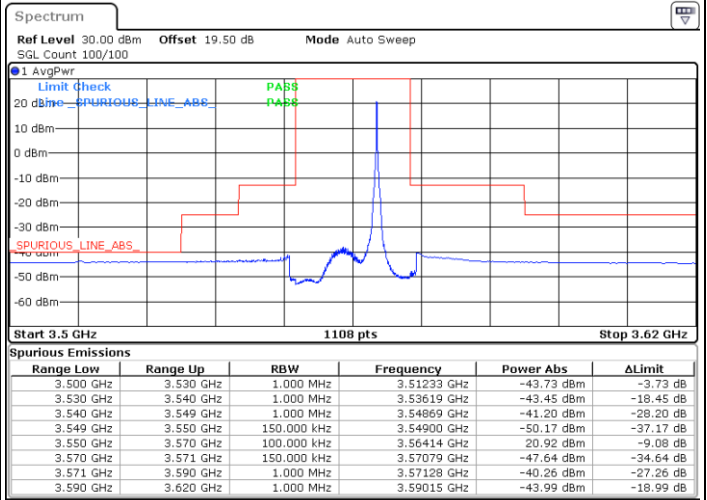

LTE Band 48 / 10MHz

QPSK

Highest Channel / 1RB0

Highest Channel / 1RBmax

Date: 8.NOV.2022 14:21:39

Date: 8.NOV.2022 14:41:46

Highest Channel / FullIRB

N/A

Date: 8.NOV.2022 14:31:42

LTE Band 48 / 15MHz

QPSK

Lowest Channel / 1RB0

Lowest Channel / 1RBmax

Date: 8.NOV.2022 14:53:48

Date: 8.NOV.2022 15:18:20

Lowest Channel / FullRB