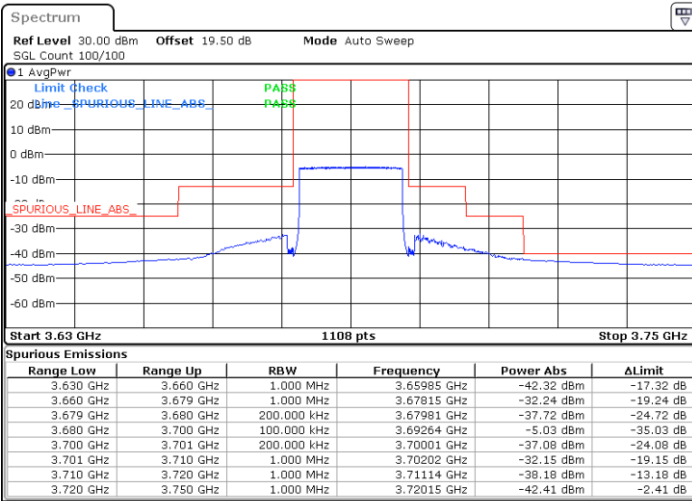

Date: 8.NOV.2022 15:31:55

LTE Band 48 / 20MHz

16QAM

Middle Channel / 1RB0

Middle Channel / 1RBmax

Date: 12.NOV.2022 15:20:11

Date: 12.NOV.2022 15:24:46

Middle Channel / FullIRB

N/A

Date: 12.NOV.2022 15:15:37

LTE Band 48 / 20MHz

16QAM

Highest Channel / 1RB0

Highest Channel / 1RBmax

Date: 8.NOV.2022 15:52:31

Date: 8.NOV.2022 16:04:45

Highest Channel / FullIRB

N/A

Date: 8.NOV.2022 15:40:16

LTE Band 48 / 5MHz

64QAM

Lowest Channel / 1RB0

Lowest Channel / 1RBmax

Date: 8.NOV.2022 13:29:57