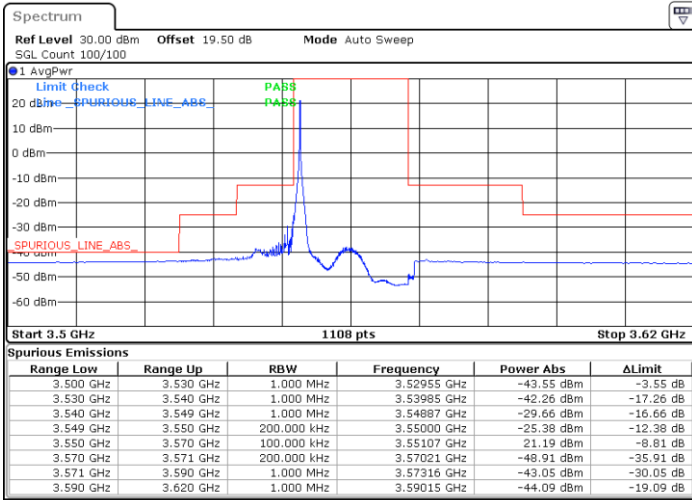

Middle Channel / FullRB

N/A

Date: 12.NOV.2022 14:56:29

LTE Band 48 / 15MHz

QPSK

Highest Channel / 1RB0

Highest Channel / 1RBmax

Date: 8.NOV.2022 15:02:12

Date: 8.NOV.2022 15:26:44

Highest Channel / FullIRB

N/A

Date: 8.NOV.2022 15:14:28

LTE Band 48 / 20MHz

QPSK

Lowest Channel / 1RB0

Lowest Channel / 1RBmax

Date: 8.NOV.2022 15:45:26

Date: 8.NOV.2022 15:57:41

Lowest Channel / FullIRB

N/A

Date: 12.NOV.2022 15:03:42

LTE Band 48 / 20MHz

QPSK

Middle Channel / 1RB0