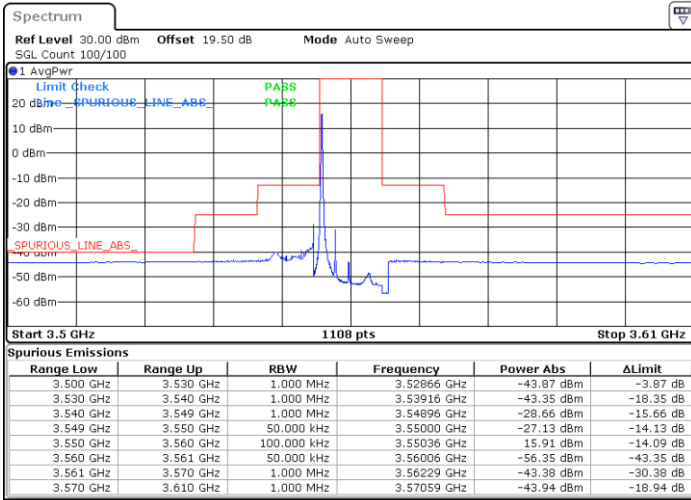

N/A

Date: 12.NOV.2022 15:15:37

LTE Band 48 / 20MHz

16QAM

Highest Channel / 1RB0

Highest Channel / 1RBmax

Date: 8.NOV.2022 15:52:31

Date: 8.NOV.2022 16:04:45

Highest Channel / FullIRB

N/A

Date: 8.NOV.2022 15:40:16

LTE Band 48 / 5MHz

64QAM

Lowest Channel / 1RB0

Lowest Channel / 1RBmax

Date: 8.NOV.2022 13:29:57

Date: 8.NOV.2022 13:50:01

Lowest Channel / FullIRB

N/A

Date: 8.NOV.2022 13:39:59

LTE Band 48 / 5MHz

64QAM

Middle Channel / 1RB0

Middle Channel / 1RBmax