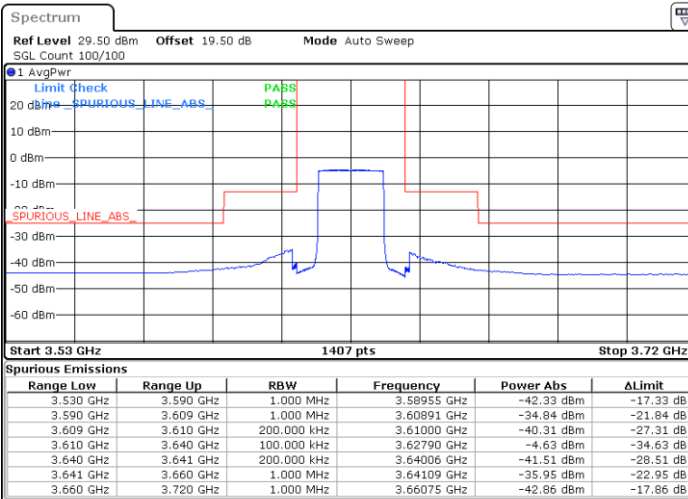

LTE Band 48 / 20MHz

16QAM

Lowest Channel / 1RB0

Lowest Channel / 1RBmax

Date: 8.NOV.2022 15:44:09

Date: 8.NOV.2022 15:56:23

Lowest Channel / FullIRB

N/A

Date: 8.NOV.2022 15:31:55

LTE Band 48 / 20MHz

16QAM

Middle Channel / 1RB0

Middle Channel / 1RBmax

Date: 12.NOV.2022 15:20:11

Date: 12.NOV.2022 15:24:46

Middle Channel / FullIRB

N/A

Date: 12.NOV.2022 15:15:37

LTE Band 48 / 20MHz

16QAM

Highest Channel / 1RB0

Highest Channel / 1RBmax

Date: 8.NOV.2022 15:52:31

Date: 8.NOV.2022 16:04:45

Highest Channel / FullIRB

N/A

Date: 8.NOV.2022 15:40:16

LTE Band 48 / 5MHz

64QAM

Lowest Channel / 1RB0

Lowest Channel / 1RBmax

Date: 8.NOV.2022 13:29:57