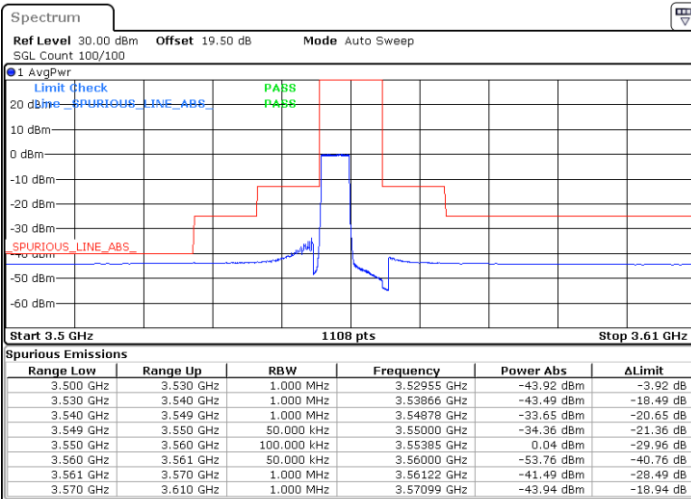

N/A

Date: 12.NOV.2022 15:15:37

LTE Band 48 / 20MHz

16QAM

Highest Channel / 1RB0

Highest Channel / 1RBmax

Date: 8.NOV.2022 15:52:31

Date: 8.NOV.2022 16:04:45

Highest Channel / FullIRB

N/A

Date: 8.NOV.2022 15:40:16

LTE Band 48 / 5MHz

64QAM

Lowest Channel / 1RB0

Lowest Channel / 1RBmax

Date: 8.NOV.2022 13:29:57

Date: 8.NOV.2022 13:50:01

Lowest Channel / FullIRB

N/A

Date: 8.NOV.2022 13:39:59

LTE Band 48 / 5MHz

64QAM

Middle Channel / 1RB0

Middle Channel / 1RBmax