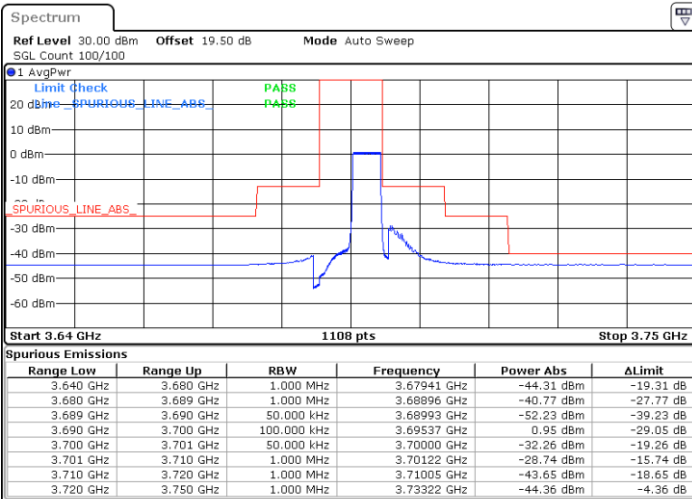

Date: 8.NOV.2022 13:42:13

LTE Band 48 / 5MHz

16QAM

Highest Channel / 1RB0

Highest Channel / 1RBmax

Date: 8.NOV.2022 13:35:31

Date: 8.NOV.2022 13:55:35

Highest Channel / FullIRB

N/A

Date: 8.NOV.2022 13:45:33

LTE Band 48 / 10MHz

16QAM

Lowest Channel / 1RB0

Lowest Channel / 1RBmax

Date: 8.NOV.2022 14:13:49

Date: 8.NOV.2022 14:33:57