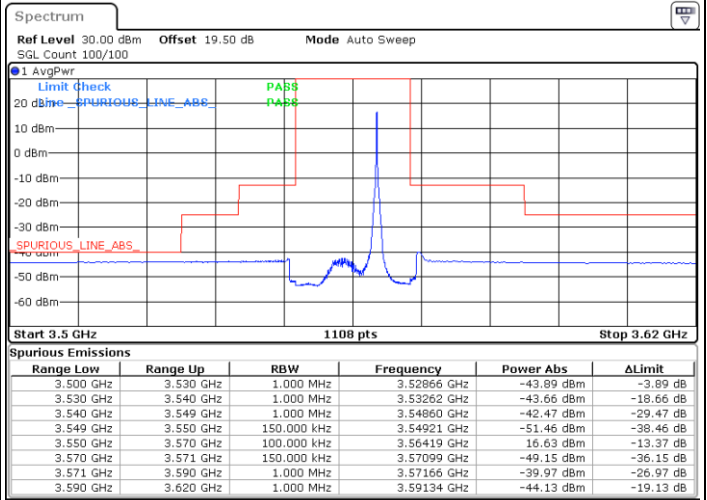

LTE Band 48 / 10MHz

64QAM

Highest Channel / 1RB0

Highest Channel / 1RBmax

Date: 8.NOV.2022 14:19:24

Date: 8.NOV.2022 14:39:32

Highest Channel / FullIRB

N/A

Date: 8.NOV.2022 14:29:28

LTE Band 48 / 15MHz

64QAM

Lowest Channel / 1RB0

Lowest Channel / 1RBmax

Date: 8.NOV.2022 14:56:22

Date: 8.NOV.2022 15:20:54

Lowest Channel / FullIRB

N/A

Date: 8.NOV.2022 15:08:38

LTE Band 48 / 15MHz

64QAM

Middle Channel / 1RB0

Middle Channel / 1RBmax

Date: 12.NOV.2022 14:40:41

Date: 12.NOV.2022 14:50:25

Middle Channel / FullIRB

N/A

Date: 12.NOV.2022 14:53:11

LTE Band 48 / 15MHz

64QAM

Highest Channel / 1RB0

Highest Channel / 1RBmax

Date: 8.NOV.2022 15:04:47