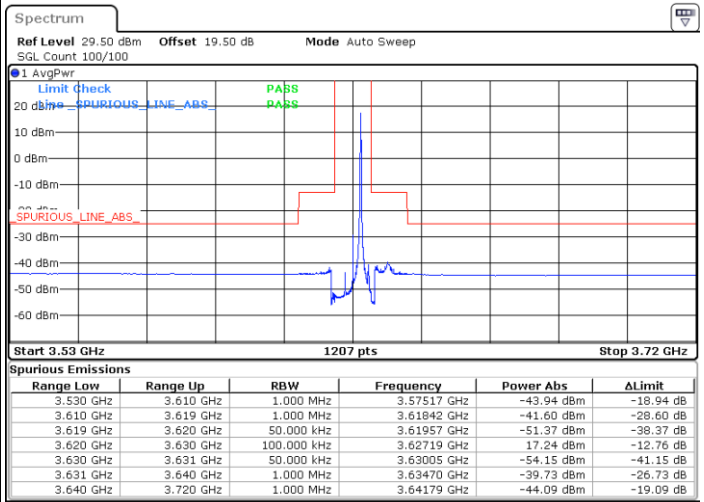

Highest Channel / 1RB0

Highest Channel / 1RBmax

Date: 8.NOV.2022 15:53:48

Date: 8.NOV.2022 16:06:02

Highest Channel / FullIRB

N/A

Date: 8.NOV.2022 15:41:33

LTE Band 48 / 5MHz

16QAM

Lowest Channel / 1RB0

Lowest Channel / 1RBmax

Date: 8.NOV.2022 13:28:49

Date: 8.NOV.2022 13:48:54

Lowest Channel / FullRB

N/A

Date: 8.NOV.2022 13:38:52

LTE Band 48 / 5MHz

16QAM

Middle Channel / 1RB0

Middle Channel / 1RBmax

Date: 8.NOV.2022 13:32:10

Date: 8.NOV.2022 13:52:15

Middle Channel / FullIRB

N/A

Date: 8.NOV.2022 13:42:13

LTE Band 48 / 5MHz

16QAM

Highest Channel / 1RB0

Highest Channel / 1RBmax

Date: 8.NOV.2022 13:35:31

Date: 8.NOV.2022 13:55:35

Highest Channel / FullIRB