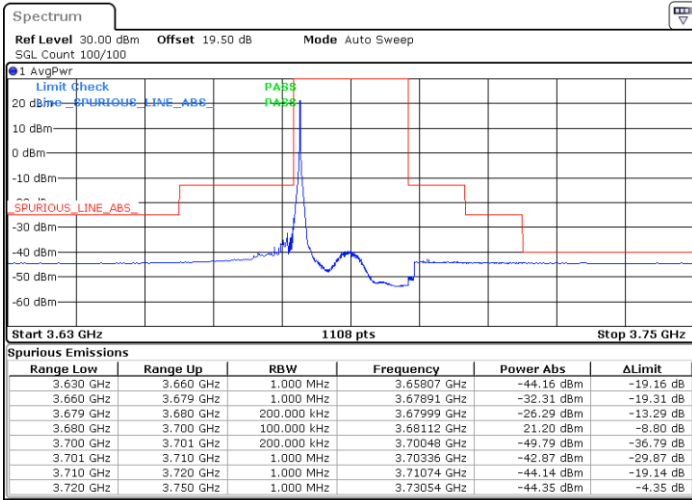

Middle Channel / 1RBmax

Date: 12.NOV.2022 15:18:40

Date: 12.NOV.2022 15:23:14

Middle Channel / FullIRB

N/A

Date: 12.NOV.2022 15:14:05

LTE Band 48 / 20MHz

QPSK

Highest Channel / 1RB0

Highest Channel / 1RBmax

Date: 8.NOV.2022 15:53:48

Date: 8.NOV.2022 16:06:02

Highest Channel / FullIRB

N/A

Date: 8.NOV.2022 15:41:33

LTE Band 48 / 5MHz