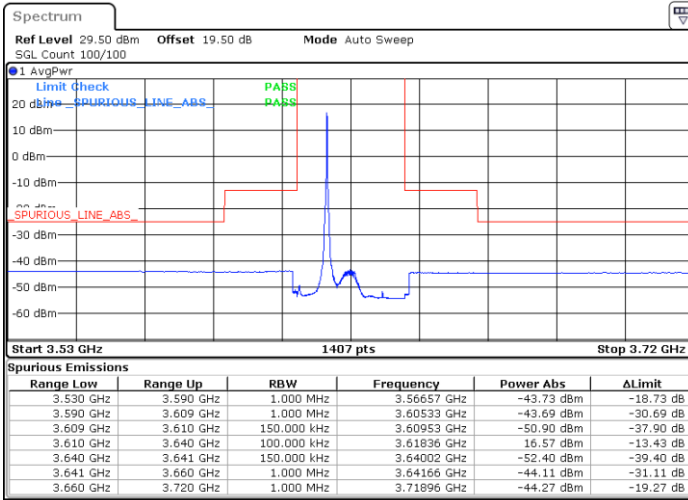

LTE Band 48 / 10MHz

64QAM

Highest Channel / 1RB0

Highest Channel / 1RBmax

Date: 8.NOV.2022 14:19:24

Date: 8.NOV.2022 14:39:32

Highest Channel / FullIRB

N/A

Date: 8.NOV.2022 14:29:28

LTE Band 48 / 15MHz

64QAM

Lowest Channel / 1RB0

Lowest Channel / 1RBmax

Date: 8.NOV.2022 14:56:22

Date: 8.NOV.2022 15:20:54

Lowest Channel / FullIRB

N/A

Date: 8.NOV.2022 15:08:38

LTE Band 48 / 15MHz

64QAM

Middle Channel / 1RB0

Middle Channel / 1RBmax

Date: 12.NOV.2022 14:40:41

Date: 12.NOV.2022 14:50:25

Middle Channel / FullIRB

N/A

Date: 12.NOV.2022 14:53:11

LTE Band 48 / 15MHz

64QAM

Highest Channel / 1RB0

Highest Channel / 1RBmax

Date: 8.NOV.2022 15:04:47