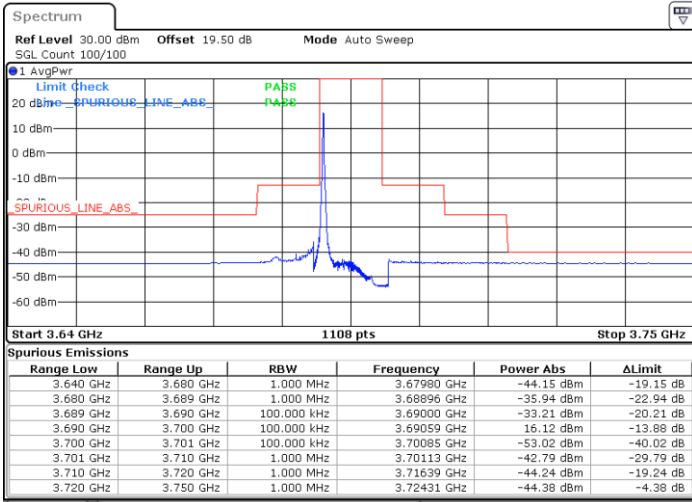

Lowest Channel / FullIRB

N/A

Date: 8.NOV.2022 14:23:53

LTE Band 48 / 10MHz

16QAM

MiddleChannel / 1RB0

Middle Channel / 1RBmax

Date: 8.NOV.2022 14:17:10

Date: 8.NOV.2022 14:37:18

Middle Channel / FullIRB

N/A

Date: 8.NOV.2022 14:27:14

LTE Band 48 / 10MHz

16QAM

Highest Channel / 1RB0

Highest Channel / 1RBmax

Date: 8.NOV.2022 14:20:31

Date: 8.NOV.2022 14:40:39

Highest Channel / FullIRB

N/A

Date: 8.NOV.2022 14:30:35

LTE Band 48 / 15MHz

16QAM

Lowest Channel / 1RB0