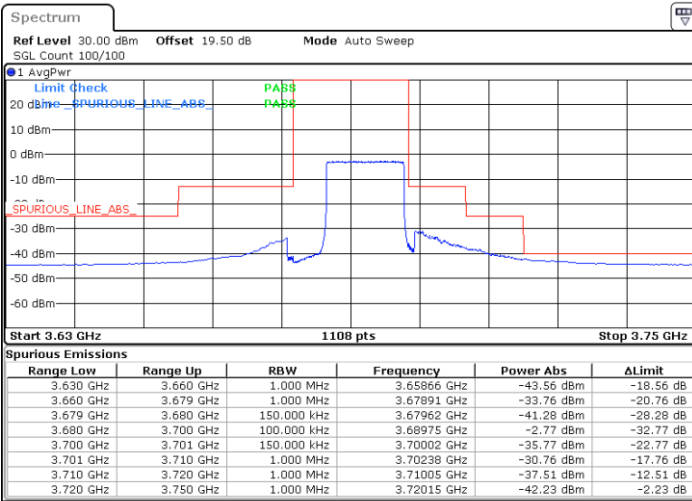

Middle Channel / FullRB

N/A

Date: 12.NOV.2022 14:56:29

LTE Band 48 / 15MHz

QPSK

Highest Channel / 1RB0

Highest Channel / 1RBmax

Date: 8.NOV.2022 15:02:12

Date: 8.NOV.2022 15:26:44

Highest Channel / FullIRB

N/A

Date: 8.NOV.2022 15:14:28

LTE Band 48 / 20MHz

QPSK

Lowest Channel / 1RB0

Lowest Channel / 1RBmax