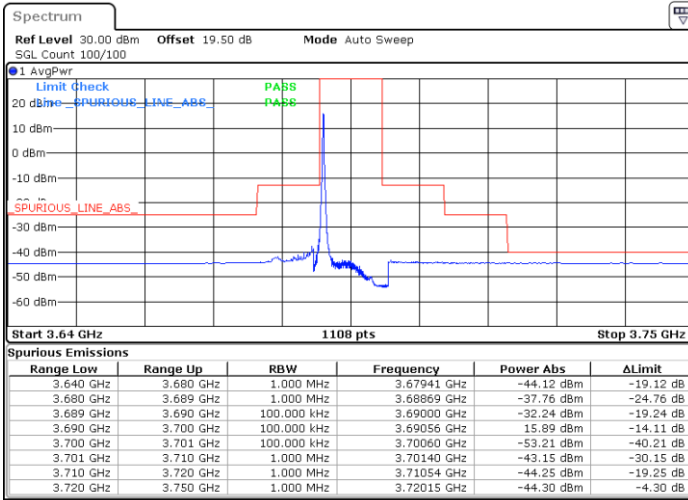

Highest Channel / 1RBmax

Date: 8.NOV.2022 13:36:38

Date: 8.NOV.2022 14:11:34

Highest Channel / FullIRB

N/A

Date: 8.NOV.2022 13:46:40

LTE Band 48 / 10MHz

64QAM

Lowest Channel / 1RB0

Lowest Channel / 1RBmax

Date: 8.NOV.2022 14:12:42

Date: 8.NOV.2022 14:32:50

Lowest Channel / FullRB

N/A

Date: 8.NOV.2022 14:22:46

LTE Band 48 / 10MHz

64QAM

MiddleChannel / 1RB0

Middle Channel / 1RBmax

Date: 8.NOV.2022 14:18:17

Date: 8.NOV.2022 14:38:25

Middle Channel / FullIRB

N/A

Date: 8.NOV.2022 14:28:21

LTE Band 48 / 10MHz

64QAM

Highest Channel / 1RB0

Highest Channel / 1RBmax

Date: 8.NOV.2022 14:19:24

Date: 8.NOV.2022 14:39:32

Highest Channel / FullIRB

N/A