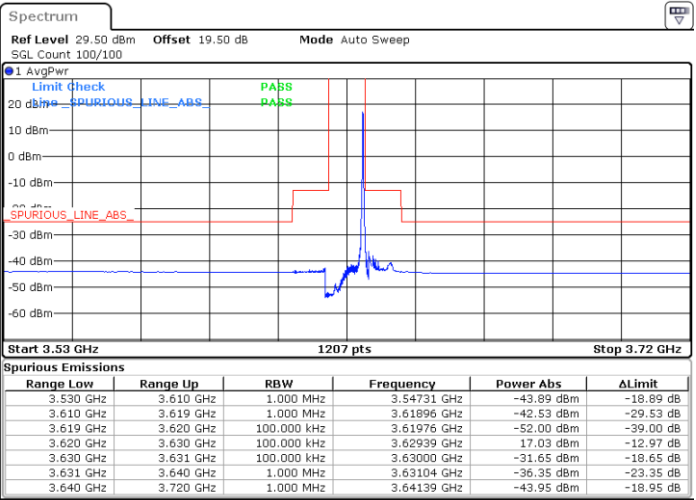

N/A

Date: 8.NOV.2022 13:45:33

LTE Band 48 / 10MHz

16QAM

Lowest Channel / 1RB0

Lowest Channel / 1RBmax

Date: 8.NOV.2022 14:13:49

Date: 8.NOV.2022 14:33:57

Lowest Channel / FullIRB

N/A

Date: 8.NOV.2022 14:23:53

LTE Band 48 / 10MHz

16QAM

MiddleChannel / 1RB0

Middle Channel / 1RBmax

Date: 8.NOV.2022 14:17:10

Date: 8.NOV.2022 14:37:18

Middle Channel / FullIRB

N/A

Date: 8.NOV.2022 14:27:14

LTE Band 48 / 10MHz

16QAM

Highest Channel / 1RB0

Highest Channel / 1RBmax