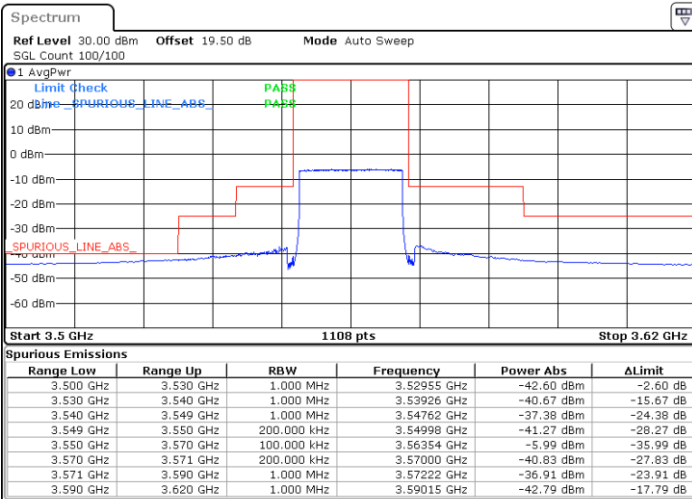

Lowest Channel / FullRB

N/A

Date: 8.NOV.2022 15:30:37