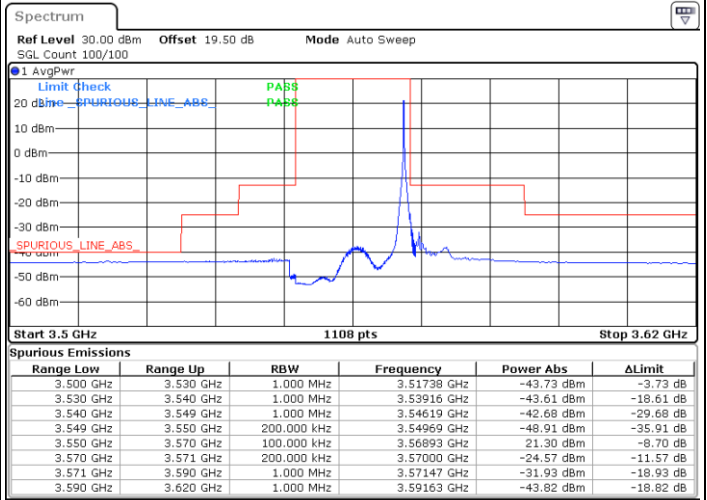

Middle Channel / FullRB

N/A

Date: 12.NOV.2022 14:56:29

LTE Band 48 / 15MHz

QPSK

Highest Channel / 1RB0

Highest Channel / 1RBmax

Date: 8.NOV.2022 15:02:12

Date: 8.NOV.2022 15:26:44

Highest Channel / FullIRB

N/A

Date: 8.NOV.2022 15:14:28

LTE Band 48 / 20MHz

QPSK

Lowest Channel / 1RB0

Lowest Channel / 1RBmax

Date: 8.NOV.2022 15:45:26

Date: 8.NOV.2022 15:57:41

Lowest Channel / FullIRB

N/A

Date: 12.NOV.2022 15:03:42

LTE Band 48 / 20MHz

QPSK

Middle Channel / 1RB0