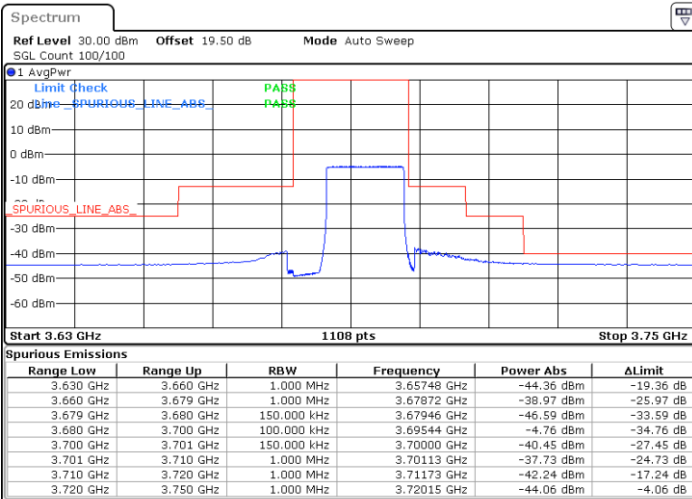

Middle Channel / FullIRB

N/A

Date: 12.NOV.2022 14:53:11

LTE Band 48 / 15MHz

64QAM

Highest Channel / 1RB0

Highest Channel / 1RBmax

Date: 8.NOV.2022 15:04:47

Date: 8.NOV.2022 15:29:19

Highest Channel / FullIRB

N/A

Date: 8.NOV.2022 15:17:02

LTE Band 48 / 20MHz

64QAM

Lowest Channel / 1RB0

Lowest Channel / 1RBmax