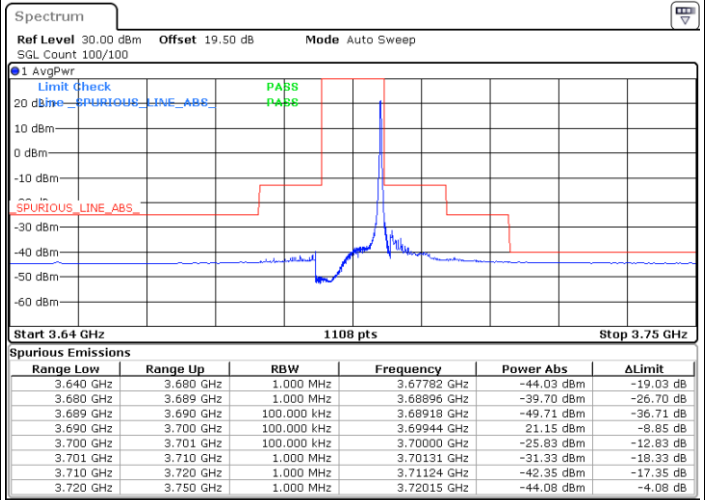

LTE Band 48 / 10MHz

QPSK

Highest Channel / 1RB0

Highest Channel / 1RBmax

Date: 8.NOV.2022 14:21:39

Date: 8.NOV.2022 14:41:46

Highest Channel / FullIRB

N/A

Date: 8.NOV.2022 14:31:42

LTE Band 48 / 15MHz

QPSK

Lowest Channel / 1RB0

Lowest Channel / 1RBmax

Date: 8.NOV.2022 14:53:48

Date: 8.NOV.2022 15:18:20

Lowest Channel / FullRB