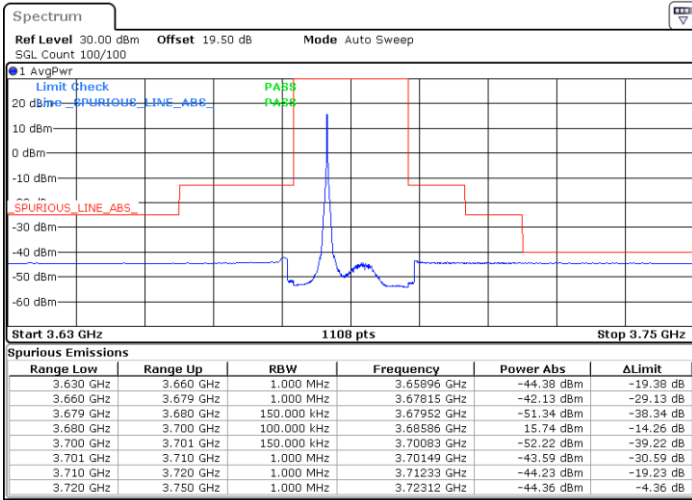

Middle Channel / FullIRB

N/A

Date: 12.NOV.2022 14:53:11

LTE Band 48 / 15MHz

64QAM

Highest Channel / 1RB0

Highest Channel / 1RBmax

Date: 8.NOV.2022 15:04:47

Date: 8.NOV.2022 15:29:19

Highest Channel / FullIRB

N/A

Date: 8.NOV.2022 15:17:02

LTE Band 48 / 20MHz

64QAM

Lowest Channel / 1RB0

Lowest Channel / 1RBmax