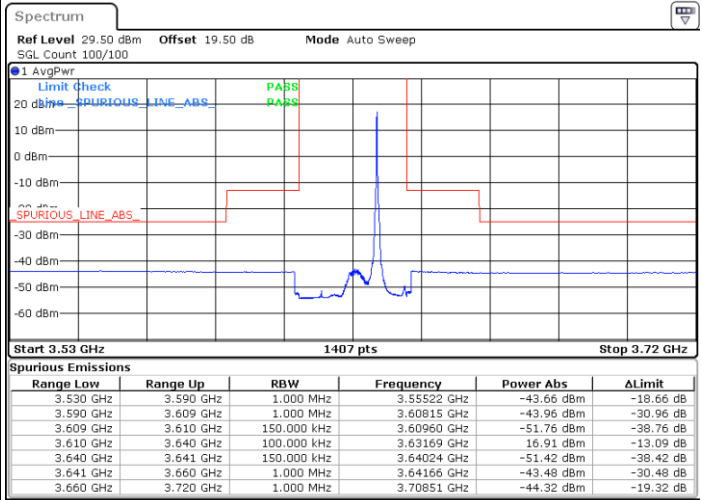

Date: 8.NOV.2022 14:29:28

LTE Band 48 / 15MHz

64QAM

Lowest Channel / 1RB0

Lowest Channel / 1RBmax

Date: 8.NOV.2022 14:56:22

Date: 8.NOV.2022 15:20:54

Lowest Channel / FullIRB

N/A

Date: 8.NOV.2022 15:08:38

LTE Band 48 / 15MHz

64QAM

Middle Channel / 1RB0

Middle Channel / 1RBmax

Date: 12.NOV.2022 14:40:41

Date: 12.NOV.2022 14:50:25

Middle Channel / FullIRB

N/A

Date: 12.NOV.2022 14:53:11

LTE Band 48 / 15MHz

64QAM

Highest Channel / 1RB0

Highest Channel / 1RBmax

Date: 8.NOV.2022 15:04:47

Date: 8.NOV.2022 15:29:19

Highest Channel / FullIRB

N/A

Date: 8.NOV.2022 15:17:02

LTE Band 48 / 20MHz

64QAM

Lowest Channel / 1RB0

Lowest Channel / 1RBmax