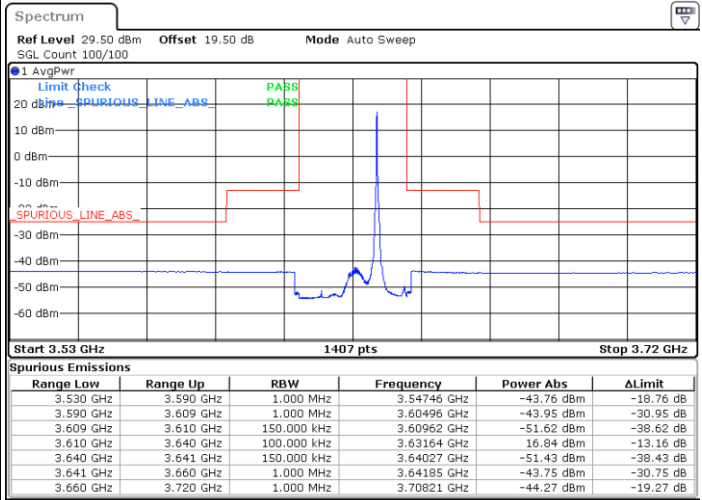

Date: 8.NOV.2022 14:20:31

Date: 8.NOV.2022 14:40:39

Highest Channel / FullIRB

N/A

Date: 8.NOV.2022 14:30:35

LTE Band 48 / 15MHz

16QAM

Lowest Channel / 1RB0

Lowest Channel / 1RBmax

Date: 8.NOV.2022 14:55:05

Date: 8.NOV.2022 15:19:37

Lowest Channel / FullRB

N/A

Date: 8.NOV.2022 15:07:21

LTE Band 48 / 15MHz

16QAM

Middle Channel / 1RB0

Middle Channel / 1RBmax

Date: 12.NOV.2022 14:38:51

Date: 12.NOV.2022 14:48:46

Middle Channel / FullIRB

N/A

Date: 12.NOV.2022 14:54:47

LTE Band 48 / 15MHz