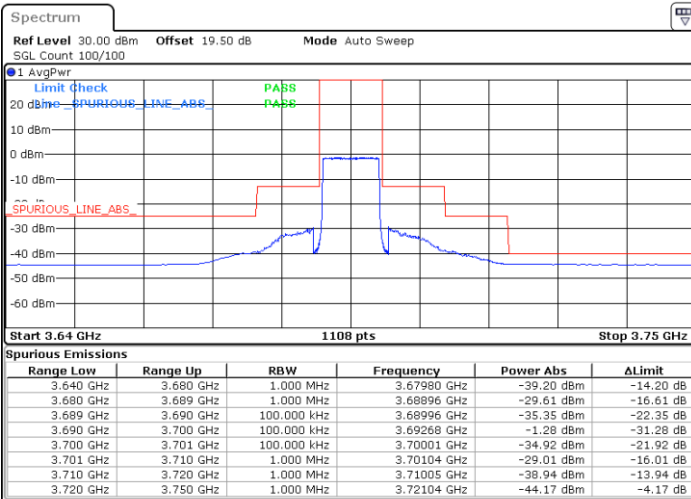

LTE Band 48 / 10MHz

QPSK

Highest Channel / 1RB0

Highest Channel / 1RBmax

Date: 8.NOV.2022 14:21:39

Date: 8.NOV.2022 14:41:46

Highest Channel / FullIRB

N/A

Date: 8.NOV.2022 14:31:42

LTE Band 48 / 15MHz

QPSK

Lowest Channel / 1RB0

Lowest Channel / 1RBmax

Date: 8.NOV.2022 14:53:48

Date: 8.NOV.2022 15:18:20

Lowest Channel / FullRB