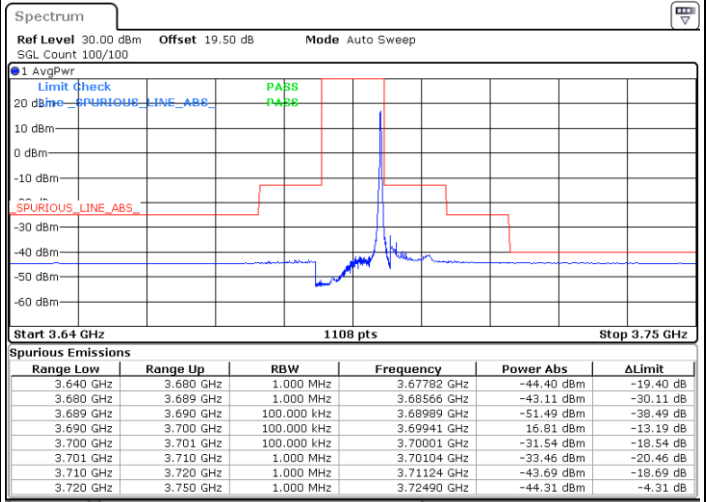

Lowest Channel / FullIRB

N/A

Date: 8.NOV.2022 14:23:53

LTE Band 48 / 10MHz

16QAM

MiddleChannel / 1RB0

Middle Channel / 1RBmax

Date: 8.NOV.2022 14:17:10

Date: 8.NOV.2022 14:37:18

Middle Channel / FullIRB

N/A

Date: 8.NOV.2022 14:27:14

LTE Band 48 / 10MHz

16QAM

Highest Channel / 1RB0

Highest Channel / 1RBmax

Date: 8.NOV.2022 14:20:31

Date: 8.NOV.2022 14:40:39

Highest Channel / FullIRB

N/A

Date: 8.NOV.2022 14:30:35

LTE Band 48 / 15MHz

16QAM

Lowest Channel / 1RB0