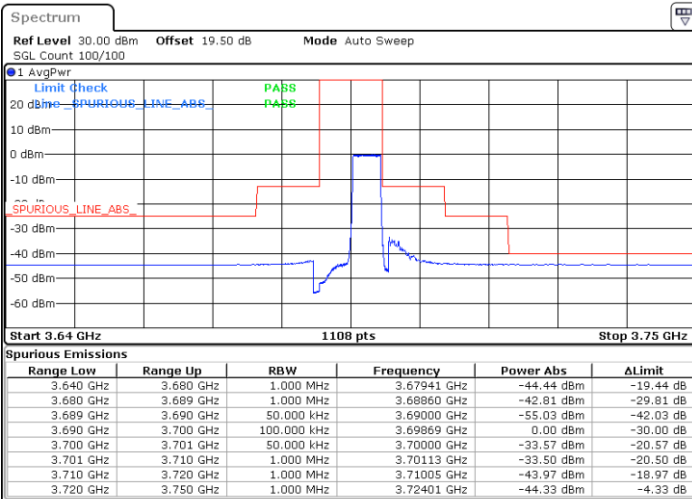

Date: 8.NOV.2022 13:31:04

Date: 8.NOV.2022 13:51:08

Middle Channel / FullIRB

N/A

Date: 8.NOV.2022 13:41:06

LTE Band 48 / 5MHz

64QAM

Highest Channel / 1RB0

Highest Channel / 1RBmax

Date: 8.NOV.2022 13:36:38

Date: 8.NOV.2022 14:11:34

Highest Channel / FullIRB

N/A

Date: 8.NOV.2022 13:46:40

LTE Band 48 / 10MHz

64QAM

Lowest Channel / 1RB0

Lowest Channel / 1RBmax

Date: 8.NOV.2022 14:12:42

Date: 8.NOV.2022 14:32:50

Lowest Channel / FullRB

N/A

Date: 8.NOV.2022 14:22:46

LTE Band 48 / 10MHz