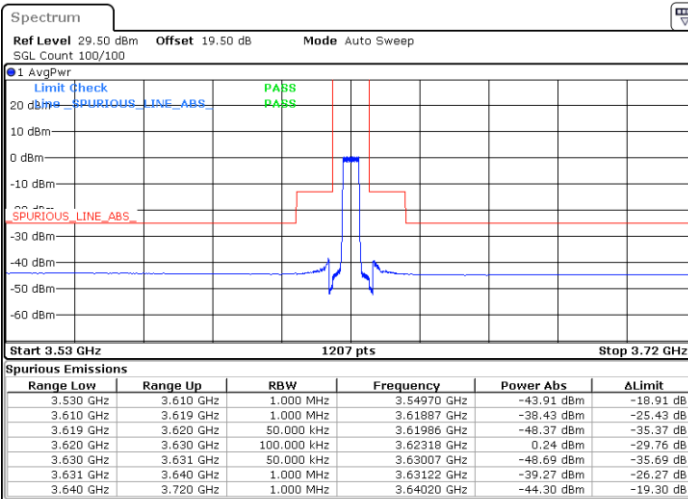

Highest Channel / FullIRB

N/A

Date: 8.NOV.2022 15:40:16

LTE Band 48 / 5MHz

64QAM

Lowest Channel / 1RB0

Lowest Channel / 1RBmax

Date: 8.NOV.2022 13:29:57

Date: 8.NOV.2022 13:50:01

Lowest Channel / FullIRB

N/A

Date: 8.NOV.2022 13:39:59

LTE Band 48 / 5MHz

64QAM

Middle Channel / 1RB0

Middle Channel / 1RBmax

Date: 8.NOV.2022 13:31:04

Date: 8.NOV.2022 13:51:08

Middle Channel / FullIRB

N/A

Date: 8.NOV.2022 13:41:06

LTE Band 48 / 5MHz

64QAM

Highest Channel / 1RB0

Highest Channel / 1RBmax

Date: 8.NOV.2022 13:36:38

Date: 8.NOV.2022 14:11:34

Highest Channel / FullIRB

N/A

Date: 8.NOV.2022 13:46:40

LTE Band 48 / 10MHz

64QAM