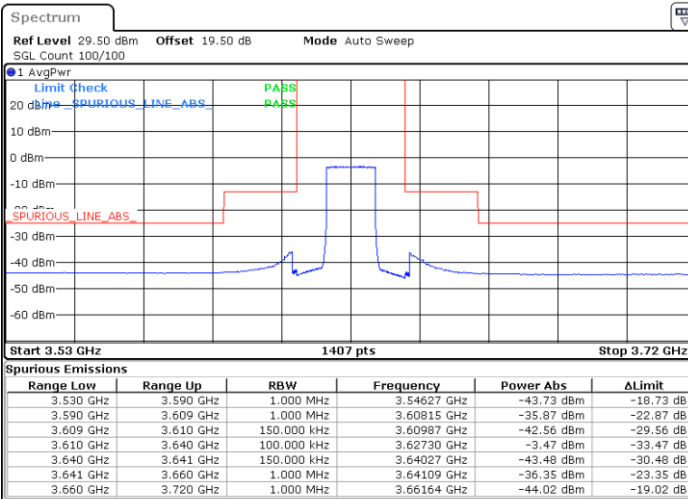

Lowest Channel / 1RBmax

Date: 8.NOV.2022 14:55:05

Date: 8.NOV.2022 15:19:37

Lowest Channel / FullRB

N/A

Date: 8.NOV.2022 15:07:21

LTE Band 48 / 15MHz

16QAM

Middle Channel / 1RB0

Middle Channel / 1RBmax

Date: 12.NOV.2022 14:38:51

Date: 12.NOV.2022 14:48:46

Middle Channel / FullIRB

N/A

Date: 12.NOV.2022 14:54:47

LTE Band 48 / 15MHz

16QAM

Highest Channel / 1RB0

Highest Channel / 1RBmax

Date: 8.NOV.2022 15:03:30

Date: 8.NOV.2022 15:28:02

Highest Channel / FullIRB

N/A

Date: 8.NOV.2022 15:15:45