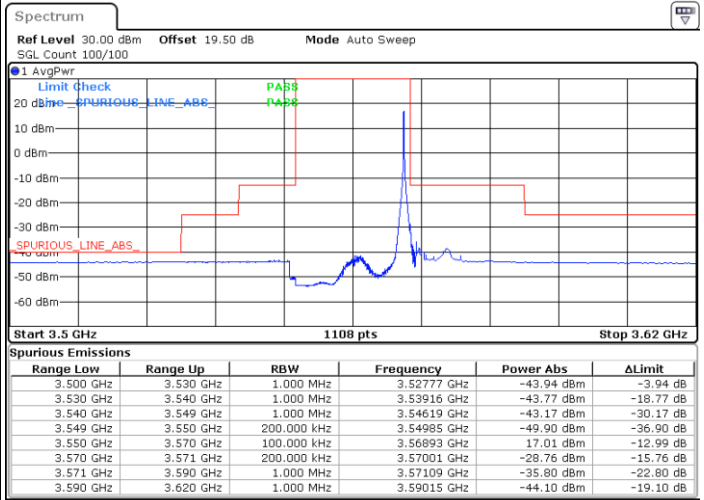

Middle Channel / 1RB0

Middle Channel / 1RBmax

Date: 12.NOV.2022 14:38:51

Date: 12.NOV.2022 14:48:46

Middle Channel / FullIRB

N/A

Date: 12.NOV.2022 14:54:47

LTE Band 48 / 15MHz

16QAM

Highest Channel / 1RB0

Highest Channel / 1RBmax

Date: 8.NOV.2022 15:03:30

Date: 8.NOV.2022 15:28:02

Highest Channel / FullIRB

N/A

Date: 8.NOV.2022 15:15:45

LTE Band 48 / 20MHz

16QAM

Lowest Channel / 1RB0

Lowest Channel / 1RBmax

Date: 8.NOV.2022 15:44:09

Date: 8.NOV.2022 15:56:23

Lowest Channel / FullIRB

N/A