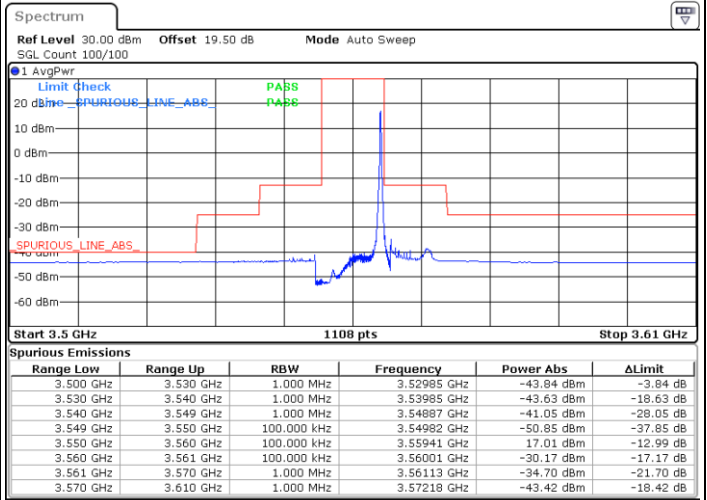

Date: 8.NOV.2022 13:42:13

LTE Band 48 / 5MHz

16QAM

Highest Channel / 1RB0

Highest Channel / 1RBmax

Date: 8.NOV.2022 13:35:31

Date: 8.NOV.2022 13:55:35

Highest Channel / FullIRB

N/A

Date: 8.NOV.2022 13:45:33

LTE Band 48 / 10MHz

16QAM

Lowest Channel / 1RB0

Lowest Channel / 1RBmax

Date: 8.NOV.2022 14:13:49

Date: 8.NOV.2022 14:33:57

Lowest Channel / FullIRB

N/A

Date: 8.NOV.2022 14:23:53

LTE Band 48 / 10MHz

16QAM

MiddleChannel / 1RB0

Middle Channel / 1RBmax

Date: 8.NOV.2022 14:17:10

Date: 8.NOV.2022 14:37:18

Middle Channel / FullIRB

N/A

Date: 8.NOV.2022 14:27:14

LTE Band 48 / 10MHz

16QAM

Highest Channel / 1RB0

Highest Channel / 1RBmax