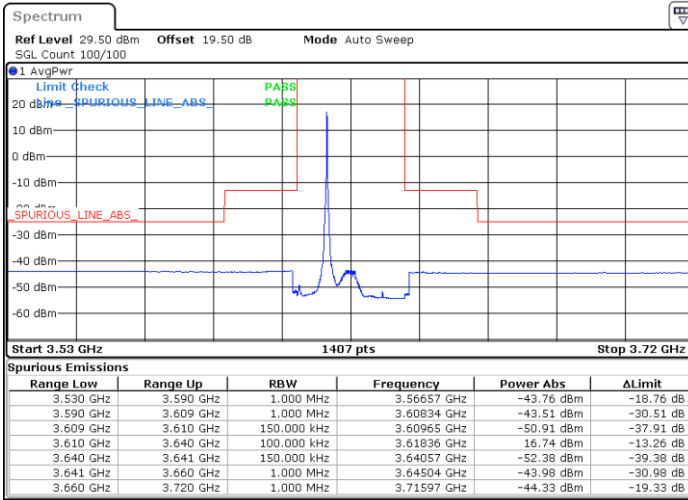

Date: 8.NOV.2022 14:20:31

Date: 8.NOV.2022 14:40:39

Highest Channel / FullIRB

N/A

Date: 8.NOV.2022 14:30:35

LTE Band 48 / 15MHz

16QAM

Lowest Channel / 1RB0

Lowest Channel / 1RBmax

Date: 8.NOV.2022 14:55:05

Date: 8.NOV.2022 15:19:37

Lowest Channel / FullRB

N/A

Date: 8.NOV.2022 15:07:21

LTE Band 48 / 15MHz

16QAM

Middle Channel / 1RB0

Middle Channel / 1RBmax

Date: 12.NOV.2022 14:38:51

Date: 12.NOV.2022 14:48:46

Middle Channel / FullIRB

N/A

Date: 12.NOV.2022 14:54:47

LTE Band 48 / 15MHz