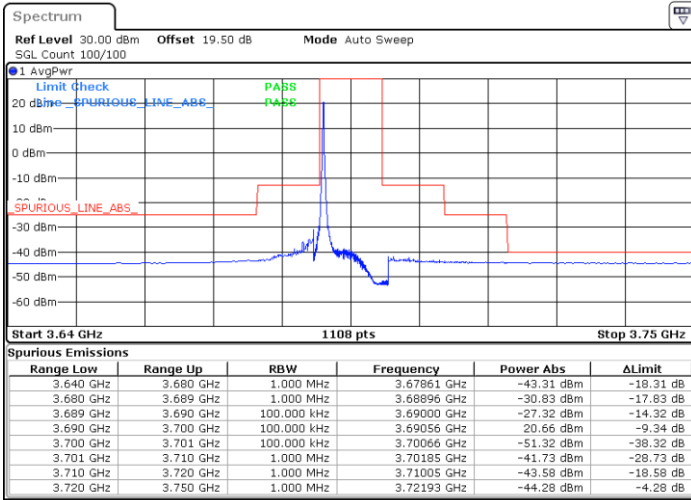

LTE Band 48 / 10MHz

QPSK

Highest Channel / 1RB0

Highest Channel / 1RBmax

Date: 8.NOV.2022 14:21:39

Date: 8.NOV.2022 14:41:46

Highest Channel / FullIRB

N/A

Date: 8.NOV.2022 14:31:42

LTE Band 48 / 15MHz

QPSK

Lowest Channel / 1RB0

Lowest Channel / 1RBmax

Date: 8.NOV.2022 14:53:48

Date: 8.NOV.2022 15:18:20

Lowest Channel / FullRB