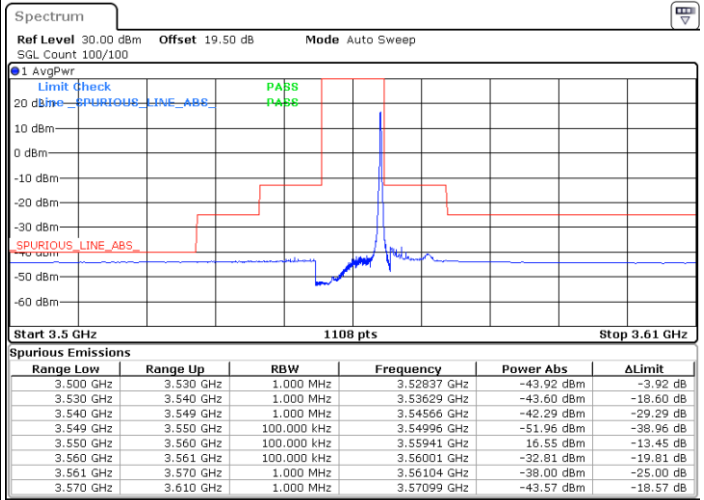

Date: 8.NOV.2022 13:31:04

Date: 8.NOV.2022 13:51:08

Middle Channel / FullIRB

N/A

Date: 8.NOV.2022 13:41:06

LTE Band 48 / 5MHz

64QAM

Highest Channel / 1RB0

Highest Channel / 1RBmax

Date: 8.NOV.2022 13:36:38

Date: 8.NOV.2022 14:11:34

Highest Channel / FullIRB

N/A

Date: 8.NOV.2022 13:46:40

LTE Band 48 / 10MHz

64QAM

Lowest Channel / 1RB0

Lowest Channel / 1RBmax

Date: 8.NOV.2022 14:12:42

Date: 8.NOV.2022 14:32:50

Lowest Channel / FullRB

N/A

Date: 8.NOV.2022 14:22:46

LTE Band 48 / 10MHz