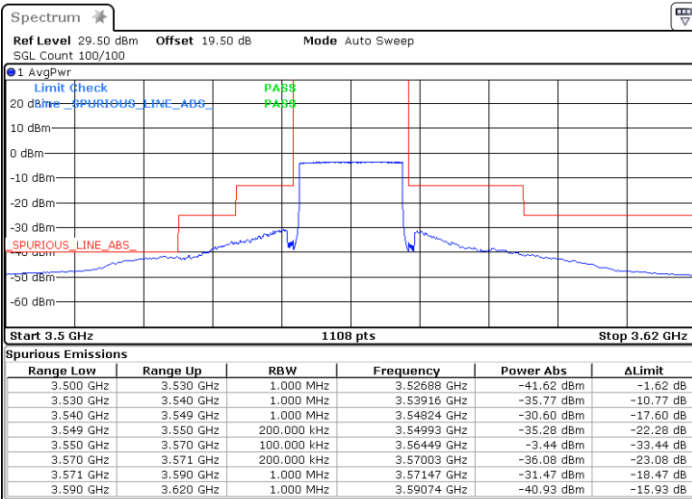

Middle Channel / FullRB

N/A

Date: 12.NOV.2022 14:56:29

LTE Band 48 / 15MHz

QPSK

Highest Channel / 1RB0

Highest Channel / 1RBmax

Date: 8.NOV.2022 15:02:12

Date: 8.NOV.2022 15:26:44

Highest Channel / FullIRB

N/A

Date: 8.NOV.2022 15:14:28

LTE Band 48 / 20MHz

QPSK

Lowest Channel / 1RB0

Lowest Channel / 1RBmax

Date: 8.NOV.2022 15:45:26

Date: 8.NOV.2022 15:57:41

Lowest Channel / FullIRB

N/A

Date: 12.NOV.2022 15:03:42

LTE Band 48 / 20MHz

QPSK

Middle Channel / 1RB0