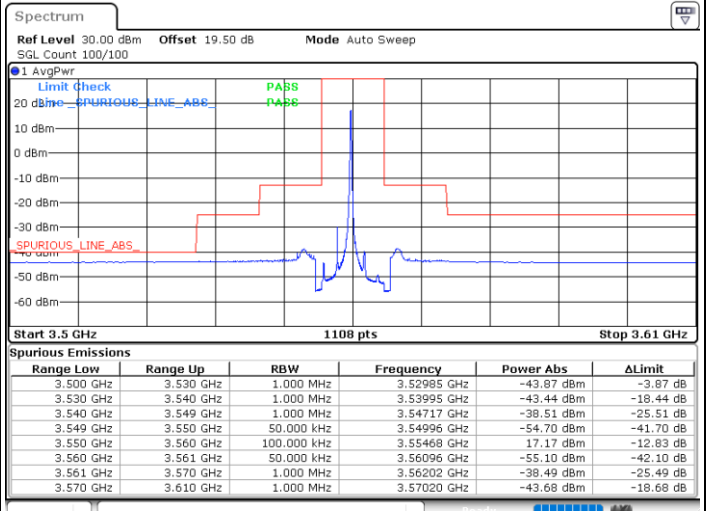

LTE Band 48 / 5MHz

16QAM

Lowest Channel / 1RB0

Lowest Channel / 1RBmax

Date: 8.NOV.2022 13:28:49

Date: 8.NOV.2022 13:48:54