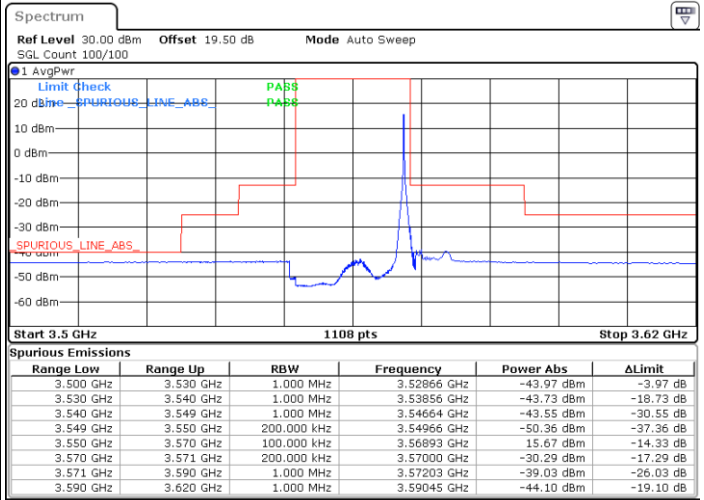

Middle Channel / FullIRB

N/A

Date: 12.NOV.2022 14:53:11

LTE Band 48 / 15MHz

64QAM

Highest Channel / 1RB0

Highest Channel / 1RBmax

Date: 8.NOV.2022 15:04:47

Date: 8.NOV.2022 15:29:19

Highest Channel / FullIRB

N/A

Date: 8.NOV.2022 15:17:02

LTE Band 48 / 20MHz

64QAM

Lowest Channel / 1RB0

Lowest Channel / 1RBmax