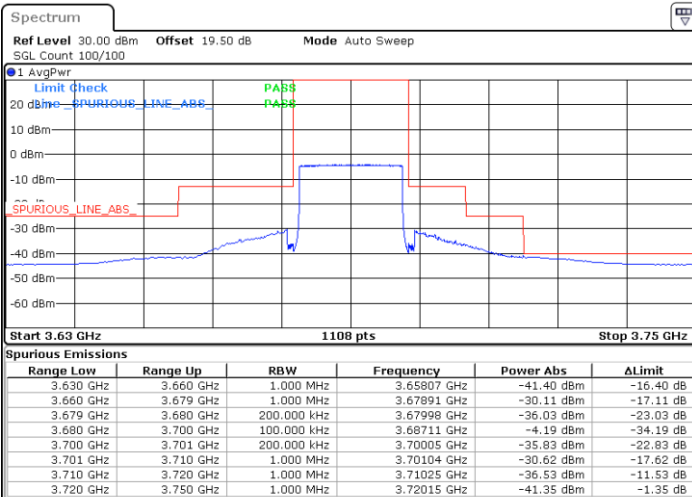

Highest Channel / 1RB0

Highest Channel / 1RBmax

Date: 8.NOV.2022 15:53:48

Date: 8.NOV.2022 16:06:02

Highest Channel / FullIRB

N/A

Date: 8.NOV.2022 15:41:33

LTE Band 48 / 5MHz