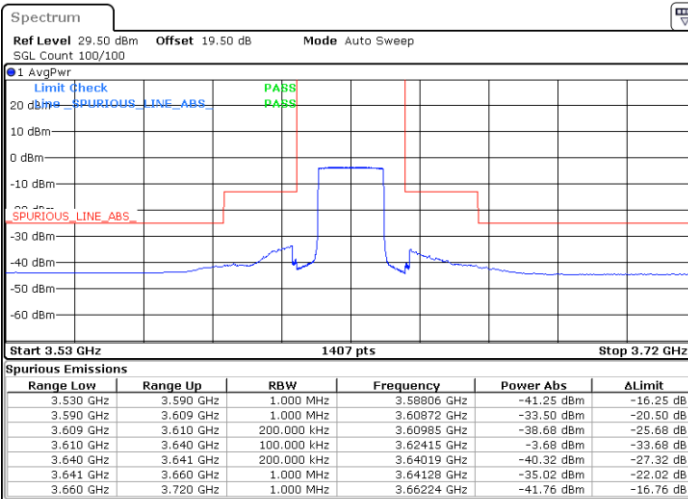

Middle Channel / 1RBmax

Date: 12.NOV.2022 15:18:40

Date: 12.NOV.2022 15:23:14

Middle Channel / FullIRB

N/A

Date: 12.NOV.2022 15:14:05

LTE Band 48 / 20MHz

QPSK

Highest Channel / 1RB0

Highest Channel / 1RBmax

Date: 8.NOV.2022 15:53:48

Date: 8.NOV.2022 16:06:02

Highest Channel / FullIRB

N/A

Date: 8.NOV.2022 15:41:33

LTE Band 48 / 5MHz