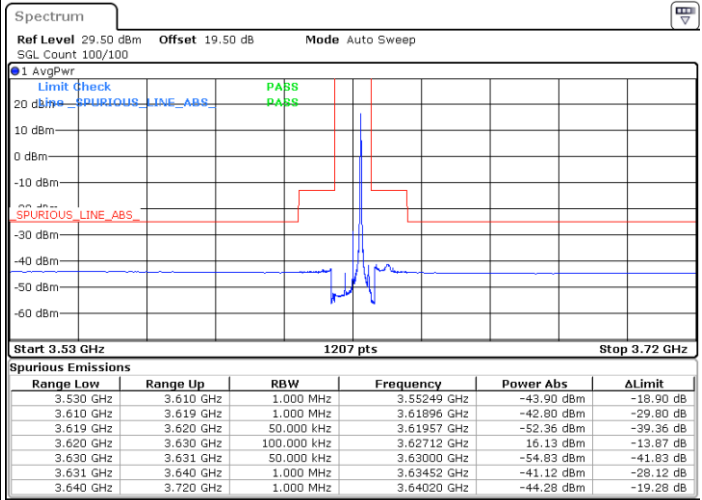

Highest Channel / FullIRB

N/A

Date: 8.NOV.2022 15:40:16

LTE Band 48 / 5MHz

64QAM

Lowest Channel / 1RB0

Lowest Channel / 1RBmax

Date: 8.NOV.2022 13:29:57

Date: 8.NOV.2022 13:50:01

Lowest Channel / FullIRB

N/A

Date: 8.NOV.2022 13:39:59

LTE Band 48 / 5MHz

64QAM

Middle Channel / 1RB0

Middle Channel / 1RBmax

Date: 8.NOV.2022 13:31:04

Date: 8.NOV.2022 13:51:08

Middle Channel / FullIRB

N/A

Date: 8.NOV.2022 13:41:06

LTE Band 48 / 5MHz

64QAM

Highest Channel / 1RB0

Highest Channel / 1RBmax

Date: 8.NOV.2022 13:36:38

Date: 8.NOV.2022 14:11:34

Highest Channel / FullIRB

N/A

Date: 8.NOV.2022 13:46:40

LTE Band 48 / 10MHz

64QAM