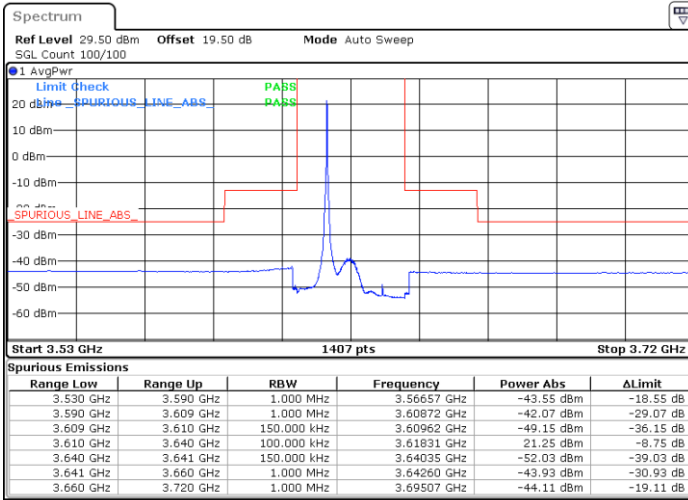

Date: 8.NOV.2022 14:31:42

LTE Band 48 / 15MHz

QPSK

Lowest Channel / 1RB0

Lowest Channel / 1RBmax

Date: 8.NOV.2022 14:53:48

Date: 8.NOV.2022 15:18:20

Lowest Channel / FullRB

N/A

Date: 8.NOV.2022 15:06:04

LTE Band 48 / 15MHz

QPSK

Middle Channel / 1RB0

Middle Channel / 1RBmax

Date: 12.NOV.2022 14:44:20

Date: 12.NOV.2022 14:47:08

Middle Channel / FullRB

N/A

Date: 12.NOV.2022 14:56:29

LTE Band 48 / 15MHz

QPSK

Highest Channel / 1RB0

Highest Channel / 1RBmax

Date: 8.NOV.2022 15:02:12

Date: 8.NOV.2022 15:26:44

Highest Channel / FullIRB

N/A

Date: 8.NOV.2022 15:14:28

LTE Band 48 / 20MHz

QPSK

Lowest Channel / 1RB0

Lowest Channel / 1RBmax