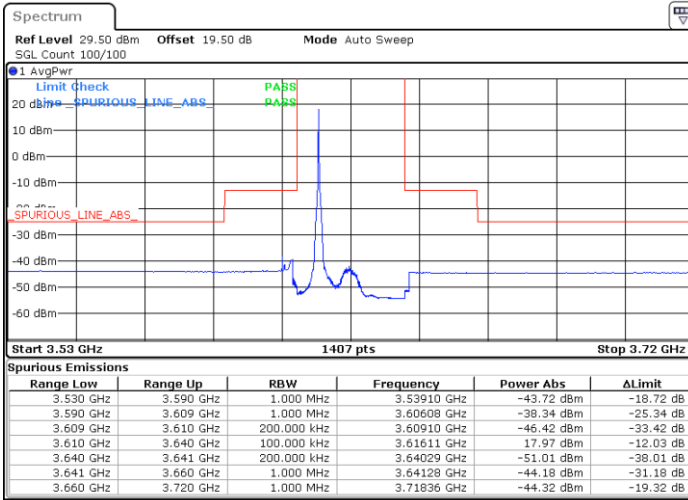

LTE Band 48 / 20MHz

16QAM

Lowest Channel / 1RB0

Lowest Channel / 1RBmax

Date: 8.NOV.2022 15:44:09

Date: 8.NOV.2022 15:56:23

Lowest Channel / FullIRB

N/A

Date: 8.NOV.2022 15:31:55

LTE Band 48 / 20MHz

16QAM

Middle Channel / 1RB0

Middle Channel / 1RBmax

Date: 12.NOV.2022 15:20:11

Date: 12.NOV.2022 15:24:46

Middle Channel / FullIRB

N/A

Date: 12.NOV.2022 15:15:37

LTE Band 48 / 20MHz

16QAM

Highest Channel / 1RB0

Highest Channel / 1RBmax

Date: 8.NOV.2022 15:52:31

Date: 8.NOV.2022 16:04:45

Highest Channel / FullIRB

N/A

Date: 8.NOV.2022 15:40:16

LTE Band 48 / 5MHz

64QAM

Lowest Channel / 1RB0

Lowest Channel / 1RBmax

Date: 8.NOV.2022 13:29:57