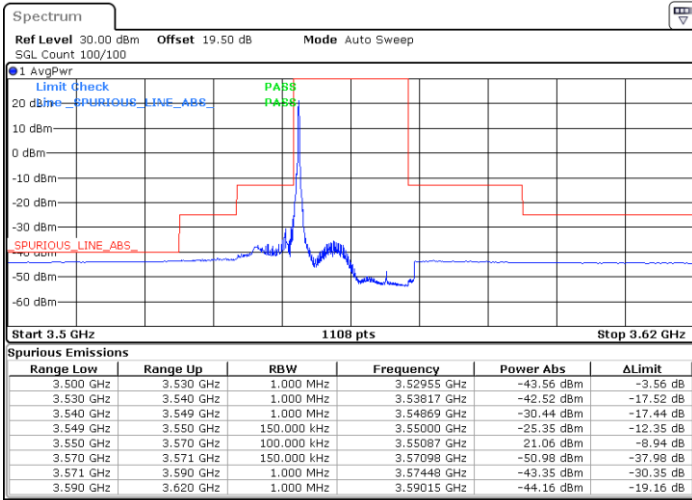

LTE Band 48 / 10MHz

QPSK

Highest Channel / 1RB0

Highest Channel / 1RBmax

Date: 8.NOV.2022 14:21:39

Date: 8.NOV.2022 14:41:46

Highest Channel / FullIRB

N/A

Date: 8.NOV.2022 14:31:42

LTE Band 48 / 15MHz

QPSK

Lowest Channel / 1RB0

Lowest Channel / 1RBmax

Date: 8.NOV.2022 14:53:48

Date: 8.NOV.2022 15:18:20

Lowest Channel / FullRB