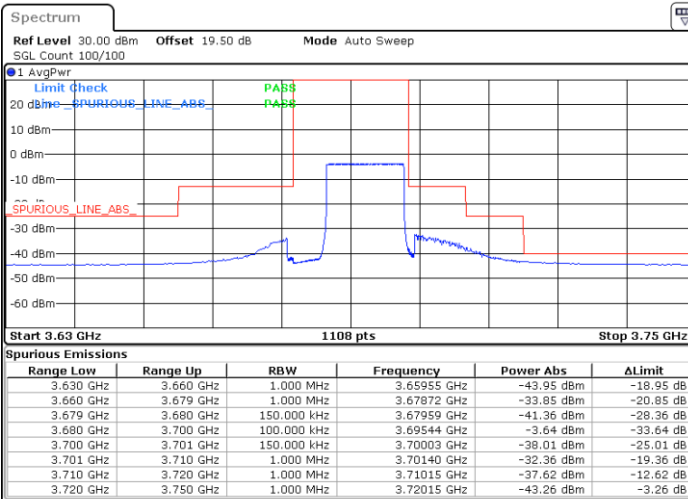

Middle Channel / 1RB0

Middle Channel / 1RBmax

Date: 12.NOV.2022 14:38:51

Date: 12.NOV.2022 14:48:46

Middle Channel / FullIRB

N/A

Date: 12.NOV.2022 14:54:47

LTE Band 48 / 15MHz

16QAM

Highest Channel / 1RB0

Highest Channel / 1RBmax

Date: 8.NOV.2022 15:03:30

Date: 8.NOV.2022 15:28:02

Highest Channel / FullIRB

N/A

Date: 8.NOV.2022 15:15:45

LTE Band 48 / 20MHz

16QAM

Lowest Channel / 1RB0

Lowest Channel / 1RBmax

Date: 8.NOV.2022 15:44:09

Date: 8.NOV.2022 15:56:23

Lowest Channel / FullIRB

N/A