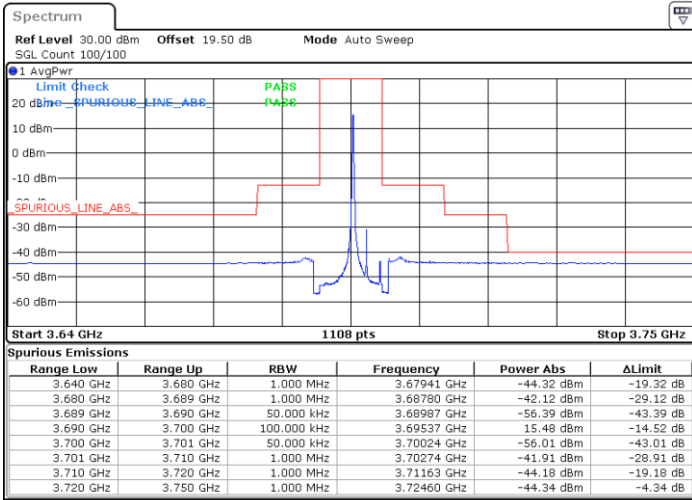

Date: 8.NOV.2022 13:50:01

Lowest Channel / FullIRB

N/A

Date: 8.NOV.2022 13:39:59

LTE Band 48 / 5MHz

64QAM

Middle Channel / 1RB0

Middle Channel / 1RBmax

Date: 8.NOV.2022 13:31:04

Date: 8.NOV.2022 13:51:08

Middle Channel / FullIRB

N/A

Date: 8.NOV.2022 13:41:06

LTE Band 48 / 5MHz

64QAM

Highest Channel / 1RB0

Highest Channel / 1RBmax

Date: 8.NOV.2022 13:36:38

Date: 8.NOV.2022 14:11:34

Highest Channel / FullIRB

N/A

Date: 8.NOV.2022 13:46:40

LTE Band 48 / 10MHz

64QAM

Lowest Channel / 1RB0

Lowest Channel / 1RBmax

Date: 8.NOV.2022 14:12:42

Date: 8.NOV.2022 14:32:50

Lowest Channel / FullRB

N/A

Date: 8.NOV.2022 14:22:46

LTE Band 48 / 10MHz