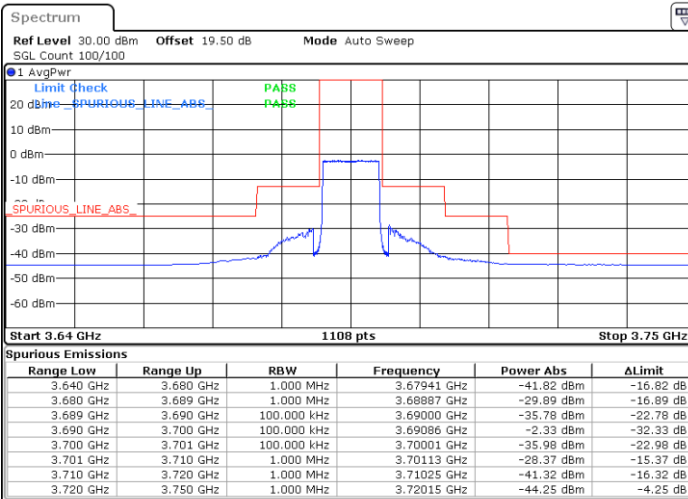

Lowest Channel / 1RB0

Lowest Channel / 1RBmax

Date: 8.NOV.2022 14:12:42

Date: 8.NOV.2022 14:32:50

Lowest Channel / FullRB

N/A

Date: 8.NOV.2022 14:22:46

LTE Band 48 / 10MHz

LTE Band 48 / 10MHz

64QAM

Highest Channel / 1RB0

Highest Channel / 1RBmax

Date: 8.NOV.2022 14:19:24

Date: 8.NOV.2022 14:39:32

Highest Channel / FullIRB

N/A

Date: 8.NOV.2022 14:29:28

LTE Band 48 / 15MHz

64QAM

Lowest Channel / 1RB0

Lowest Channel / 1RBmax

Date: 8.NOV.2022 14:56:22

Date: 8.NOV.2022 15:20:54

Lowest Channel / FullIRB