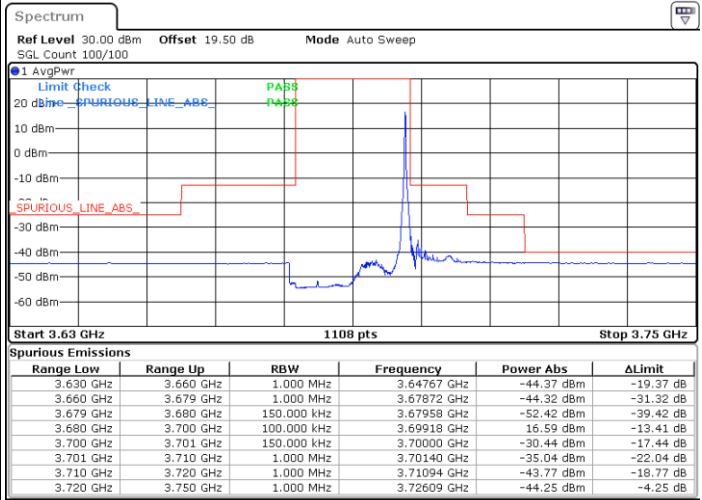

Lowest Channel / 1RBmax

Date: 8.NOV.2022 14:55:05

Date: 8.NOV.2022 15:19:37

Lowest Channel / FullRB

N/A

Date: 8.NOV.2022 15:07:21

LTE Band 48 / 15MHz

16QAM

Middle Channel / 1RB0

Middle Channel / 1RBmax

Date: 12.NOV.2022 14:38:51

Date: 12.NOV.2022 14:48:46

Middle Channel / FullIRB

N/A

Date: 12.NOV.2022 14:54:47

LTE Band 48 / 15MHz

16QAM

Highest Channel / 1RB0

Highest Channel / 1RBmax

Date: 8.NOV.2022 15:03:30

Date: 8.NOV.2022 15:28:02

Highest Channel / FullIRB

N/A

Date: 8.NOV.2022 15:15:45