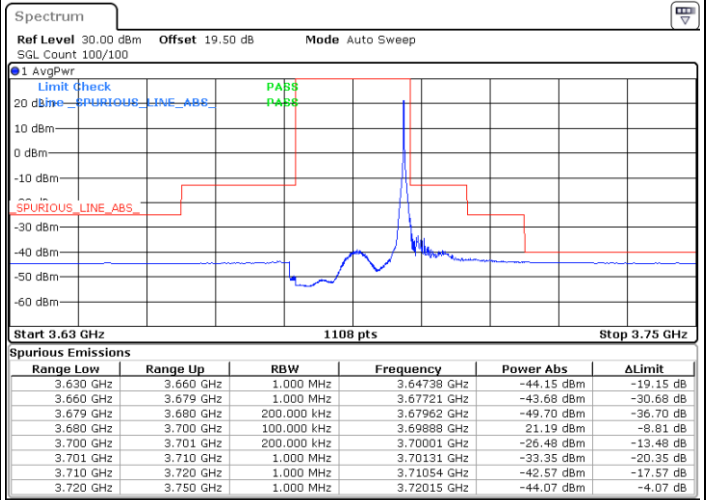

Date: 8.NOV.2022 15:45:26

Date: 8.NOV.2022 15:57:41

Lowest Channel / FullIRB

N/A

Date: 12.NOV.2022 15:03:42

LTE Band 48 / 20MHz

QPSK

Middle Channel / 1RB0

Middle Channel / 1RBmax

Date: 12.NOV.2022 15:18:40

Date: 12.NOV.2022 15:23:14

Middle Channel / FullIRB

N/A

Date: 12.NOV.2022 15:14:05

LTE Band 48 / 20MHz

QPSK

Highest Channel / 1RB0

Highest Channel / 1RBmax

Date: 8.NOV.2022 15:53:48

Date: 8.NOV.2022 16:06:02

Highest Channel / FullIRB

N/A

Date: 8.NOV.2022 15:41:33

LTE Band 48 / 5MHz