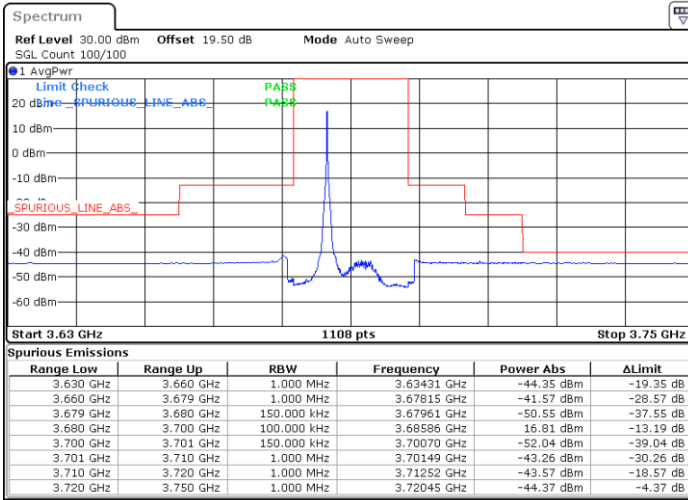

Lowest Channel / 1RBmax

Date: 8.NOV.2022 14:55:05

Date: 8.NOV.2022 15:19:37

Lowest Channel / FullRB

N/A

Date: 8.NOV.2022 15:07:21

LTE Band 48 / 15MHz

16QAM

Middle Channel / 1RB0

Middle Channel / 1RBmax

Date: 12.NOV.2022 14:38:51

Date: 12.NOV.2022 14:48:46

Middle Channel / FullIRB

N/A

Date: 12.NOV.2022 14:54:47

LTE Band 48 / 15MHz

16QAM

Highest Channel / 1RB0

Highest Channel / 1RBmax

Date: 8.NOV.2022 15:03:30

Date: 8.NOV.2022 15:28:02

Highest Channel / FullIRB

N/A

Date: 8.NOV.2022 15:15:45