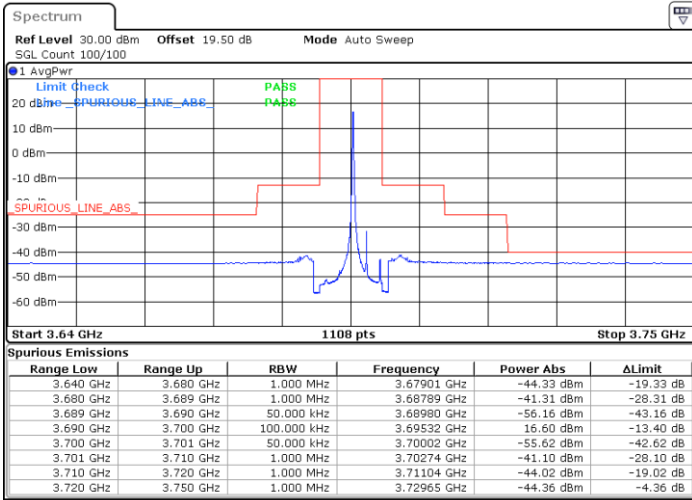

Date: 8.NOV.2022 13:42:13

LTE Band 48 / 5MHz

16QAM

Highest Channel / 1RB0

Highest Channel / 1RBmax

Date: 8.NOV.2022 13:35:31

Date: 8.NOV.2022 13:55:35

Highest Channel / FullIRB

N/A

Date: 8.NOV.2022 13:45:33

LTE Band 48 / 10MHz

16QAM

Lowest Channel / 1RB0

Lowest Channel / 1RBmax

Date: 8.NOV.2022 14:13:49

Date: 8.NOV.2022 14:33:57