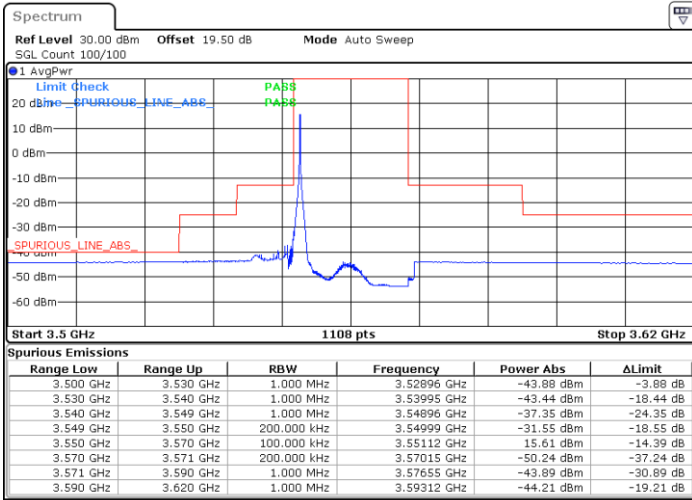

Middle Channel / FullIRB

N/A

Date: 12.NOV.2022 14:53:11

LTE Band 48 / 15MHz

64QAM

Highest Channel / 1RB0

Highest Channel / 1RBmax

Date: 8.NOV.2022 15:04:47

Date: 8.NOV.2022 15:29:19

Highest Channel / FullIRB

N/A

Date: 8.NOV.2022 15:17:02

LTE Band 48 / 20MHz

64QAM

Lowest Channel / 1RB0

Lowest Channel / 1RBmax