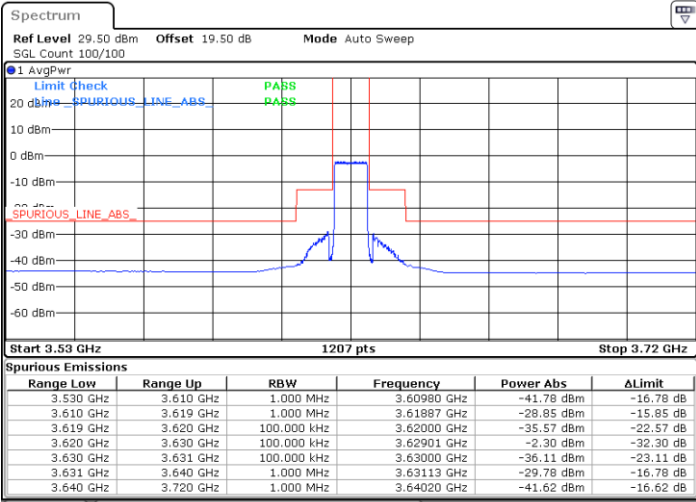

Lowest Channel / FullIRB

N/A

Date: 8.NOV.2022 14:23:53

LTE Band 48 / 10MHz

16QAM

MiddleChannel / 1RB0

Middle Channel / 1RBmax

Date: 8.NOV.2022 14:17:10

Date: 8.NOV.2022 14:37:18

Middle Channel / FullIRB

N/A

Date: 8.NOV.2022 14:27:14

LTE Band 48 / 10MHz

16QAM

Highest Channel / 1RB0

Highest Channel / 1RBmax