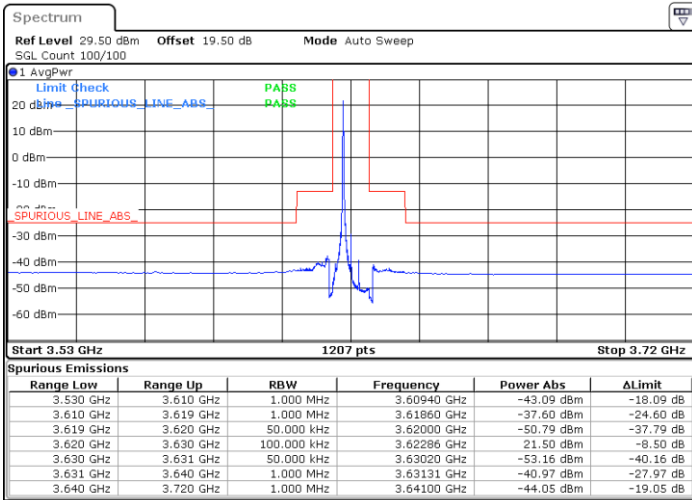

#### Lowest Channel / FullRB

#### N/A

LTE Band 48 / 5MHz

QPSK

Middle Channel / 1RB0

Middle Channel / 1RBmax

Date: 8.NOV.2022 13:33:17

Date: 8.NOV.2022 13:53:22

Middle Channel / FullIRB

N/A

Date: 8.NOV.2022 13:43:19

LTE Band 48 / 5MHz

QPSK

Highest Channel / 1RB0

Highest Channel / 1RBmax

Date: 8.NOV.2022 13:34:24

Date: 8.NOV.2022 13:54:28

Highest Channel / FullIRB

N/A

Date: 8.NOV.2022 13:44:26

LTE Band 48 / 10MHz

QPSK

Lowest Channel / 1RB0

Lowest Channel / 1RBmax

Date: 8.NOV.2022 14:14:56