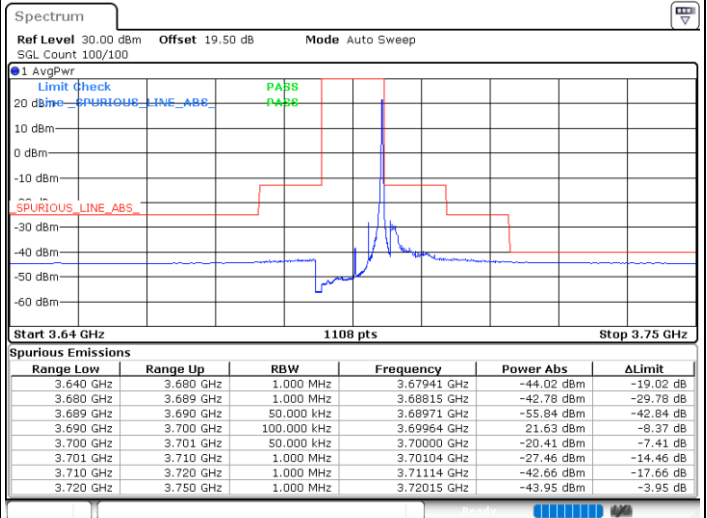

#### N/A

LTE Band 48 / 5MHz

QPSK

Middle Channel / 1RB0

Middle Channel / 1RBmax

Date: 8.NOV.2022 13:33:17

Date: 8.NOV.2022 13:53:22

Middle Channel / FullIRB

N/A

Date: 8.NOV.2022 13:43:19

LTE Band 48 / 5MHz

QPSK

Highest Channel / 1RB0

Highest Channel / 1RBmax

Date: 8.NOV.2022 13:34:24

Date: 8.NOV.2022 13:54:28

Highest Channel / FullIRB

N/A

Date: 8.NOV.2022 13:44:26

LTE Band 48 / 10MHz

QPSK

Lowest Channel / 1RB0

Lowest Channel / 1RBmax

Date: 8.NOV.2022 14:14:56