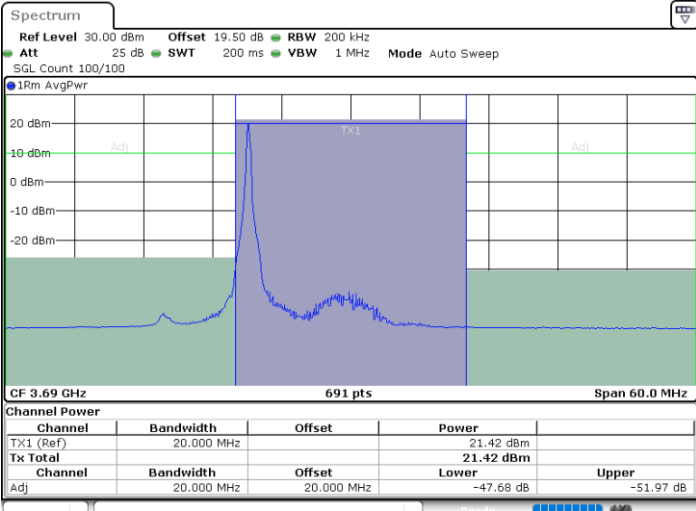

N/A

Date: 23.NOV.2022 13:40:55

LTE Band 48 / 20MHz

64QAM

Middle Channel / 1RB0

Middle Channel / 1RBmax

Middle Channel / FullRB

N/A

LTE Band 48 / 20MHz

64QAM

Highest Channel / 1RB0

Highest Channel / 1RBmax

Date: 23.NOV.2022 13:50:49

Date: 23.NOV.2022 13:56:47

Highest Channel / FullIRB

N/A

Date: 23.NOV.2022 13:44:52

**26dB Bandwidth**

Mode	LTE Band 48 : 26dB BW(MHz)							
BW	5MHz		10MHz		15MHz		20MHz	
Mod.	QPSK	16QAM	QPSK	16QAM	QPSK	16QAM	QPSK	16QAM
Lowest CH	4.84	5.00	9.79	9.71	14.27	14.39	19.02	18.82
Middle CH	5.10	4.96	9.79	9.65	14.12	14.21	18.66	18.94
Highest CH	4.86	4.71	9.83	9.85	14.15	14.84	19.26	19.22