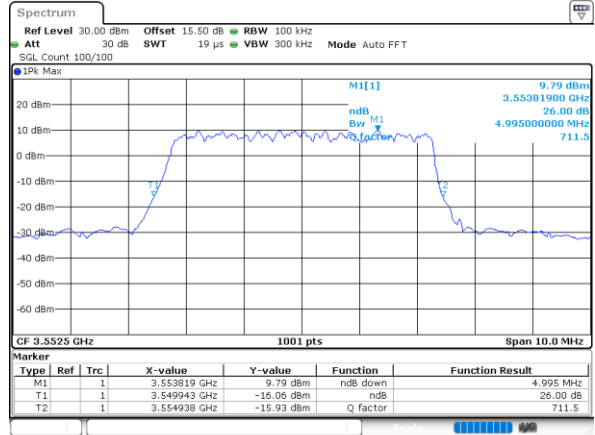

Lowest Channel / 5MHz / 16QAM

Date: 12.NOV.2022 15:29:07