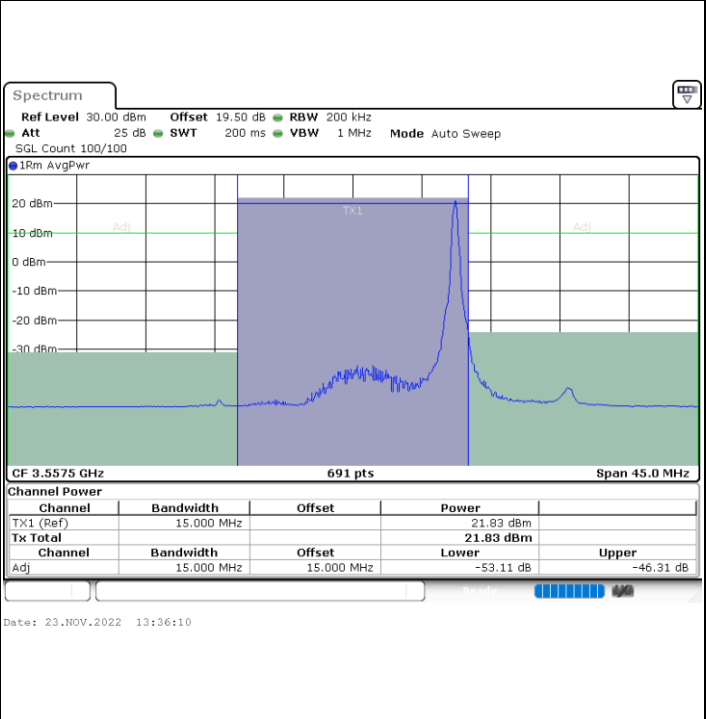

Date: 23.NOV.2022 13:13:41

**LTE Band 48 / 10MHz**

**64QAM**

**Highest Channel / 1RB0**

**Highest Channel / 1RBmax**

**Highest Channel / FullIRB**

**N/A**

LTE Band 48 / 15MHz

64QAM

Lowest Channel / 1RB0

Lowest Channel / 1RBmax

Lowest Channel / FullIRB

N/A

**LTE Band 48 / 15MHz**

**64QAM**

**Middle Channel / 1RB0**

**Middle Channel / 1RBmax**

**Middle Channel / FullRB**

**N/A**

**LTE Band 48 / 15MHz**

**64QAM**

**Highest Channel / 1RB0**

**Highest Channel / 1RBmax**

**Highest Channel / FullIRB**