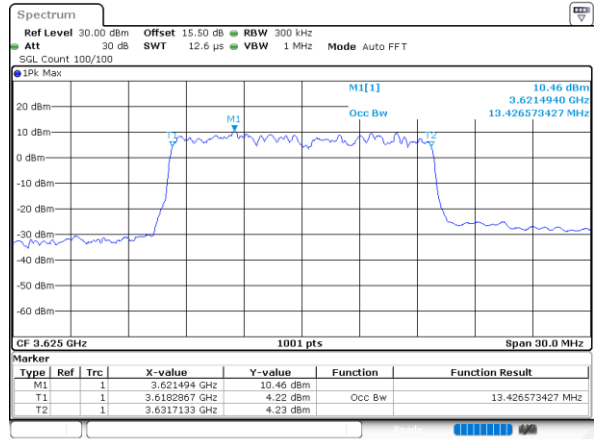

Highest Channel / 10MHz / 16QAM

Date: 12.NOV.2022 15:36:18

LTE Band 48

Lowest Channel / 15MHz / QPSK

Lowest Channel / 15MHz / 16QAM

Middle Channel / 15MHz / QPSK

Middle Channel / 15MHz / 16QAM

Highest Channel / 15MHz / QPSK

Highest Channel / 15MHz / 16QAM

LTE Band 48

Lowest Channel / 20MHz / QPSK

Date: 12.NOV.2022 15:42:15

Lowest Channel / 20MHz / 16QAM

Date: 12.NOV.2022 15:42:39

Middle Channel / 20MHz / QPSK

Date: 12.NOV.2022 15:43:50