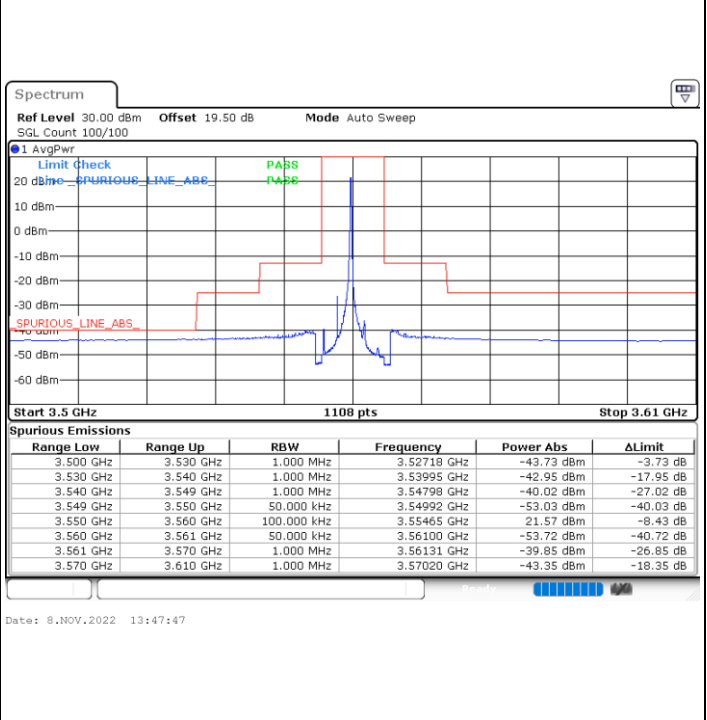

Lowest Channel / 1RBmax