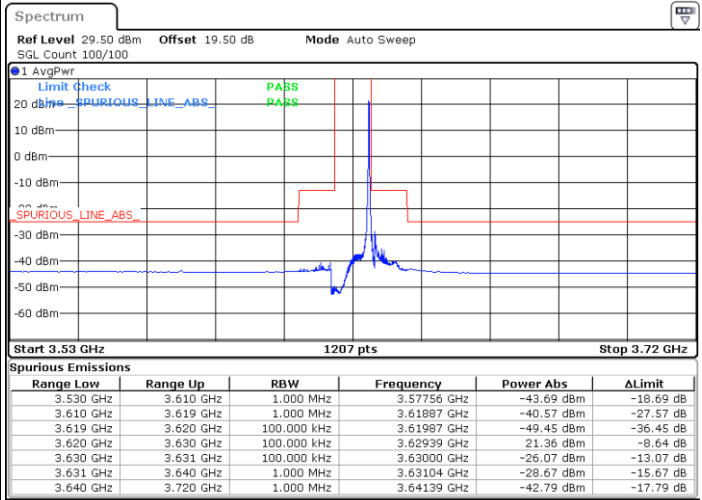

Highest Channel / FullIRB

N/A

Date: 8.NOV.2022 13:44:26

LTE Band 48 / 10MHz

QPSK

Lowest Channel / 1RB0

Lowest Channel / 1RBmax

Date: 8.NOV.2022 14:14:56

Date: 8.NOV.2022 14:35:04

Lowest Channel / FullRB

N/A

Date: 8.NOV.2022 14:25:00

LTE Band 48 / 10MHz

QPSK

MiddleChannel / 1RB0

Middle Channel / 1RBmax