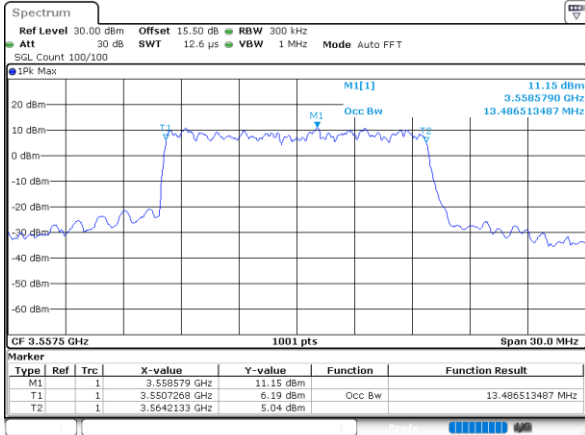

Highest Channel / 10MHz / 16QAM

Date: 12.NOV.2022 15:36:18

LTE Band 48

Lowest Channel / 15MHz / QPSK

Lowest Channel / 15MHz / 16QAM

Middle Channel / 15MHz / QPSK

Middle Channel / 15MHz / 16QAM

Highest Channel / 15MHz / QPSK

Highest Channel / 15MHz / 16QAM

LTE Band 48

Lowest Channel / 20MHz / QPSK

Date: 12.NOV.2022 15:42:15

Lowest Channel / 20MHz / 16QAM

Date: 12.NOV.2022 15:42:39

Middle Channel / 20MHz / QPSK

Date: 12.NOV.2022 15:43:50