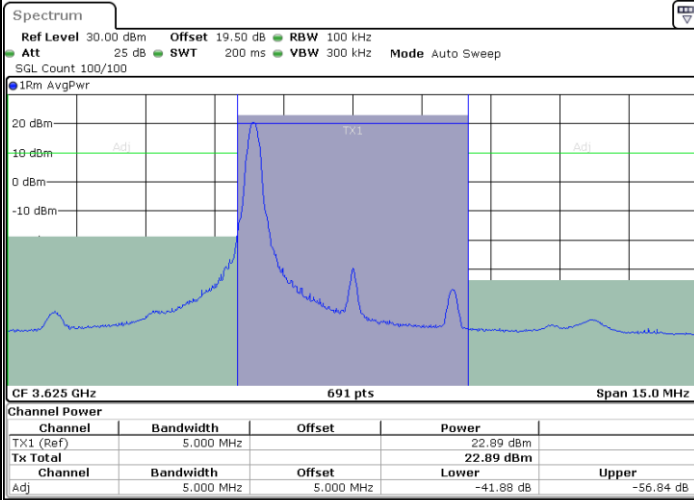

LTE Band 48 / 5MHz

64QAM

Middle Channel / 1RB0

Middle Channel / 1RBmax

Date: 23.NOV.2022 12:02:03

Date: 23.NOV.2022 12:14:14

Middle Channel / FullRB

N/A

Date: 23.NOV.2022 12:08:08

**LTE Band 48 / 5MHz**

**64QAM**

**Highest Channel / 1RB0**

**Highest Channel / 1RBmax**

**Highest Channel / FullIRB**

**N/A**

LTE Band 48 / 10MHz