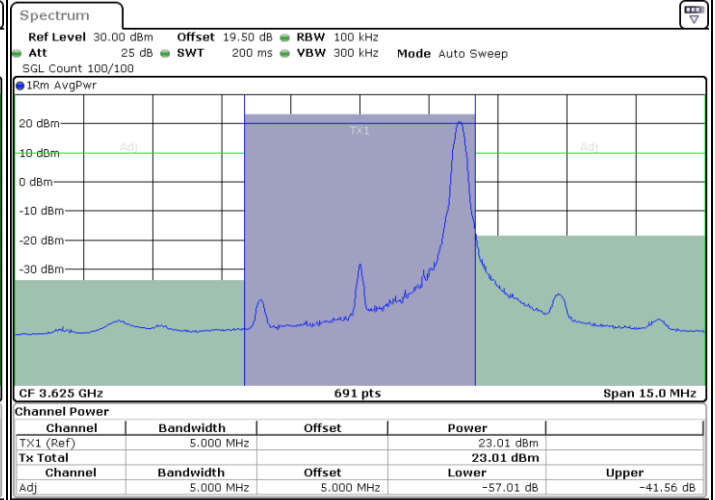

LTE Band 48 / 5MHz

64QAM

Middle Channel / 1RB0

Middle Channel / 1RBmax

Date: 23.NOV.2022 12:02:03

Date: 23.NOV.2022 12:14:14

Middle Channel / FullRB

N/A

Date: 23.NOV.2022 12:08:08

**LTE Band 48 / 5MHz**

**64QAM**

**Highest Channel / 1RB0**

**Highest Channel / 1RBmax**

**Highest Channel / FullIRB**

**N/A**

LTE Band 48 / 10MHz