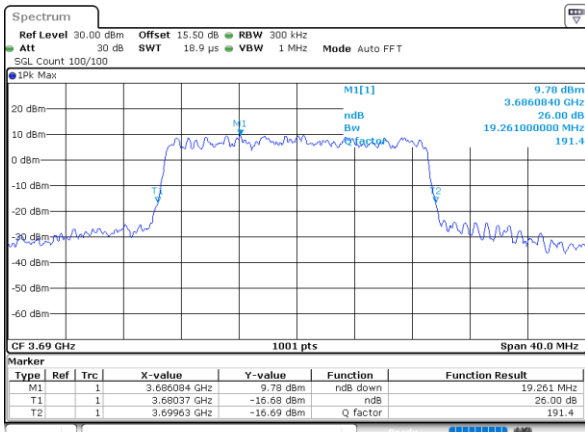

Highest Channel / 20MHz / QPSK

Date: 12.NOV.2022 15:46:11

Highest Channel / 20MHz / 16QAM

Date: 12.NOV.2022 15:46:35

LTE Band 48

Lowest Channel / 5MHz / 64QAM

Date: 12.NOV.2022 15:47:14

Lowest Channel / 10MHz / 64QAM