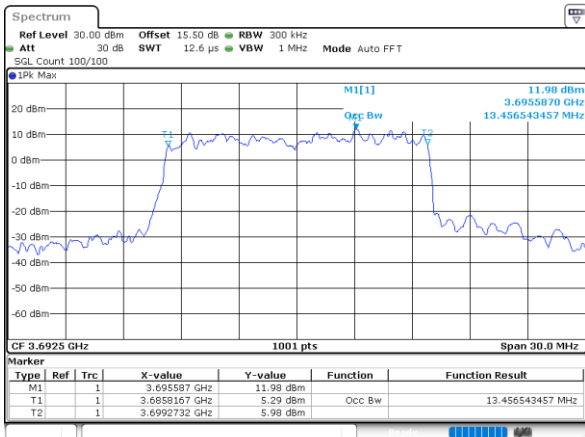

Highest Channel / 10MHz / 16QAM

Date: 12.NOV.2022 15:36:18

LTE Band 48

Lowest Channel / 15MHz / QPSK

Lowest Channel / 15MHz / 16QAM

Middle Channel / 15MHz / QPSK

Middle Channel / 15MHz / 16QAM

Highest Channel / 15MHz / QPSK

Highest Channel / 15MHz / 16QAM

LTE Band 48

Lowest Channel / 20MHz / QPSK

Date: 12.NOV.2022 15:42:15

Lowest Channel / 20MHz / 16QAM

Date: 12.NOV.2022 15:42:39

Middle Channel / 20MHz / QPSK

Date: 12.NOV.2022 15:43:50