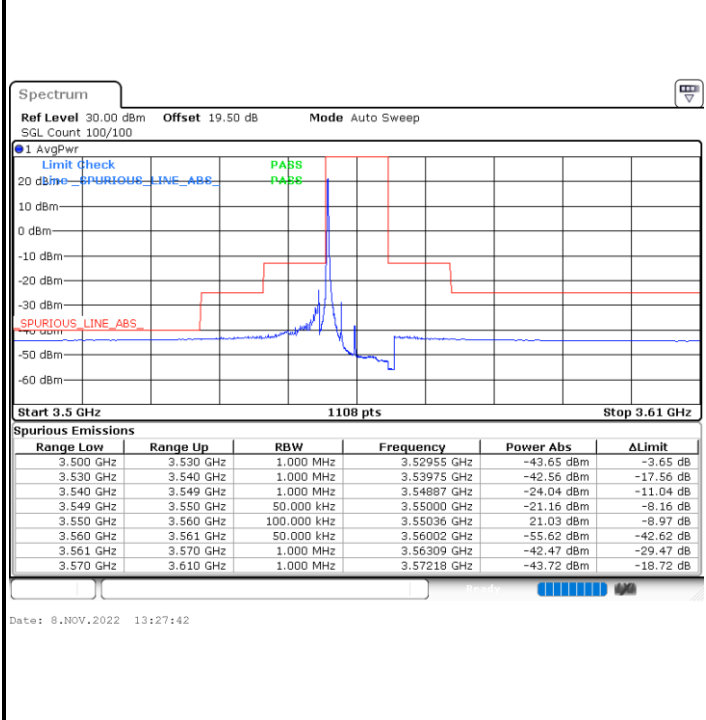

Conducted Band Edge

LTE Band 48 / 5MHz

QPSK

Lowest Channel / 1RB0