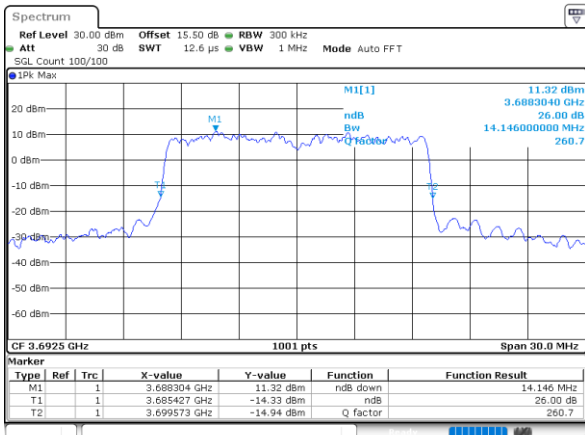

Highest Channel / 15MHz / QPSK

Date: 12.NOV.2022 15:41:26