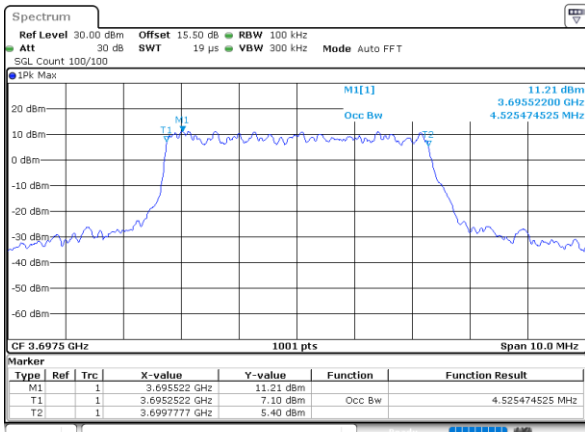

### Occupied Bandwidth

Mode	LTE Band 48 : 99%OBW(MHz)							
BW	5MHz		10MHz		15MHz		20MHz	
Mod.	QPSK	16QAM	QPSK	16QAM	QPSK	16QAM	QPSK	16QAM
Lowest CH	4.51	4.51	9.03	9.07	13.49	13.43	17.90	17.86
Middle CH	4.48	4.49	8.99	9.01	13.46	13.43	17.90	17.90
Highest CH	4.53	4.52	9.07	9.05	13.46	13.52	17.86	17.86
Mode	LTE Band 48 : 99%OBW(MHz)							
BW	5MHz		10MHz		15MHz		20MHz	
Mod.	64QAM		64QAM		64QAM		64QAM	
Lowest CH	4.48	-	9.09	-	13.40	-	17.78	-
Middle CH	4.48	-	9.09	-	13.43	-	17.78	-
Highest CH	4.51	-	9.05	-	13.40	-	17.90	-

LTE Band 48

Lowest Channel / 5MHz / QPSK

Date: 12.NOV.2022 15:27:55

Lowest Channel / 5MHz / 16QAM

Date: 12.NOV.2022 15:28:19

Middle Channel / 5MHz / QPSK

Date: 12.NOV.2022 15:29:31

Middle Channel / 5MHz / 16QAM

Date: 12.NOV.2022 15:29:54

Highest Channel / 5MHz / QPSK

Date: 12.NOV.2022 15:31:05

Highest Channel / 5MHz / 16QAM

Date: 12.NOV.2022 15:31:30

LTE Band 48

Lowest Channel / 10MHz / QPSK

Date: 12.NOV.2022 15:32:43