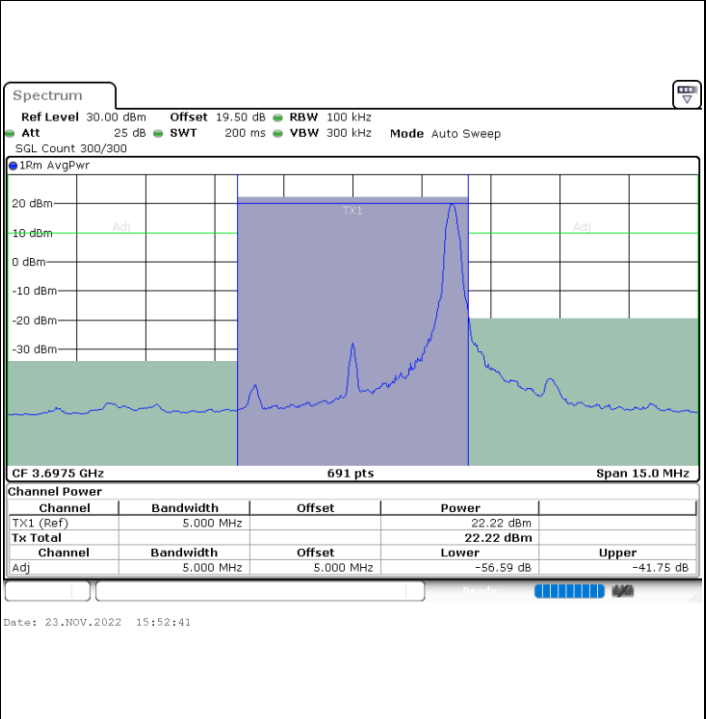

Date: 23.NOV.2022 12:08:08

**LTE Band 48 / 5MHz**

**64QAM**

**Highest Channel / 1RB0**

**Highest Channel / 1RBmax**

**Highest Channel / FullIRB**

**N/A**

LTE Band 48 / 10MHz