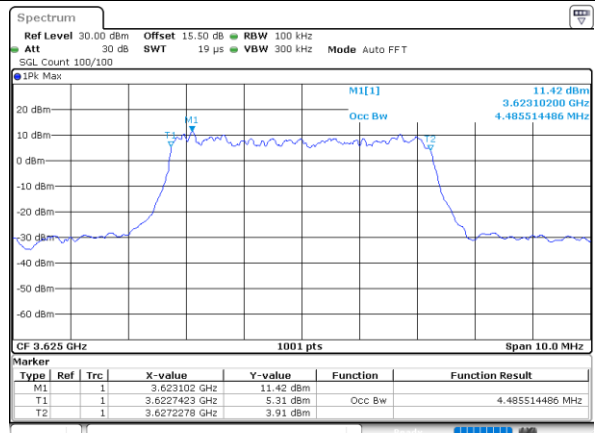

### Occupied Bandwidth

Mode	LTE Band 48 : 99%OBW(MHz)							
BW	5MHz		10MHz		15MHz		20MHz	
Mod.	QPSK	16QAM	QPSK	16QAM	QPSK	16QAM	QPSK	16QAM
Lowest CH	4.51	4.51	9.03	9.07	13.49	13.43	17.90	17.86
Middle CH	4.48	4.49	8.99	9.01	13.46	13.43	17.90	17.90
Highest CH	4.53	4.52	9.07	9.05	13.46	13.52	17.86	17.86
Mode	LTE Band 48 : 99%OBW(MHz)							
BW	5MHz		10MHz		15MHz		20MHz	
Mod.	64QAM		64QAM		64QAM		64QAM	
Lowest CH	4.48	-	9.09	-	13.40	-	17.78	-
Middle CH	4.48	-	9.09	-	13.43	-	17.78	-
Highest CH	4.51	-	9.05	-	13.40	-	17.90	-

LTE Band 48

Lowest Channel / 5MHz / QPSK

Date: 12.NOV.2022 15:27:55

Lowest Channel / 5MHz / 16QAM

Date: 12.NOV.2022 15:28:19

Middle Channel / 5MHz / QPSK

Date: 12.NOV.2022 15:29:31

Middle Channel / 5MHz / 16QAM

Date: 12.NOV.2022 15:29:54

Highest Channel / 5MHz / QPSK

Date: 12.NOV.2022 15:31:05

Highest Channel / 5MHz / 16QAM

Date: 12.NOV.2022 15:31:30

LTE Band 48

Lowest Channel / 10MHz / QPSK

Date: 12.NOV.2022 15:32:43