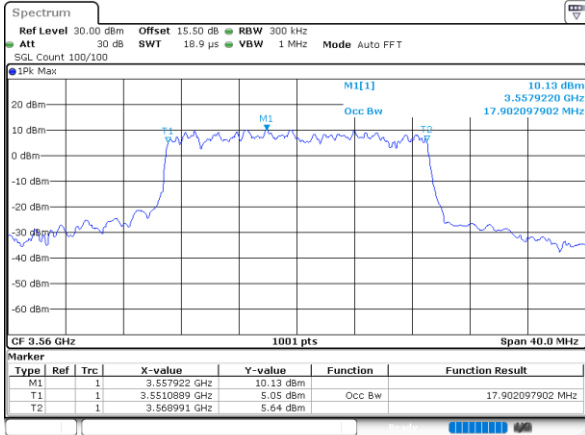

Highest Channel / 10MHz / 16QAM

Date: 12.NOV.2022 15:36:18

LTE Band 48

Lowest Channel / 15MHz / QPSK

Lowest Channel / 15MHz / 16QAM

Middle Channel / 15MHz / QPSK

Middle Channel / 15MHz / 16QAM

Highest Channel / 15MHz / QPSK

Highest Channel / 15MHz / 16QAM

LTE Band 48

Lowest Channel / 20MHz / QPSK

Date: 12.NOV.2022 15:42:15

Lowest Channel / 20MHz / 16QAM

Date: 12.NOV.2022 15:42:39

Middle Channel / 20MHz / QPSK

Date: 12.NOV.2022 15:43:50