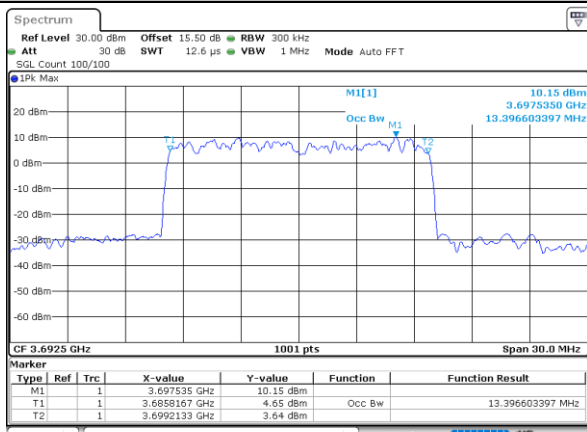

Date: 12.NOV.2022 15:48:16

Highest Channel / 10MHz / 64QAM

Date: 12.NOV.2022 15:50:11

LTE Band 48

Lowest Channel / 15MHz / 64QAM

Date: 12.NOV.2022 15:50:50

Lowest Channel / 20MHz / 64QAM

Date: 12.NOV.2022 15:52:45

Middle Channel / 15MHz / 64QAM

Date: 12.NOV.2022 15:51:28

Middle Channel / 20MHz / 64QAM

Date: 12.NOV.2022 15:53:23

Highest Channel / 15MHz / 64QAM

Date: 12.NOV.2022 15:52:06

Highest Channel / 20MHz / 64QAM