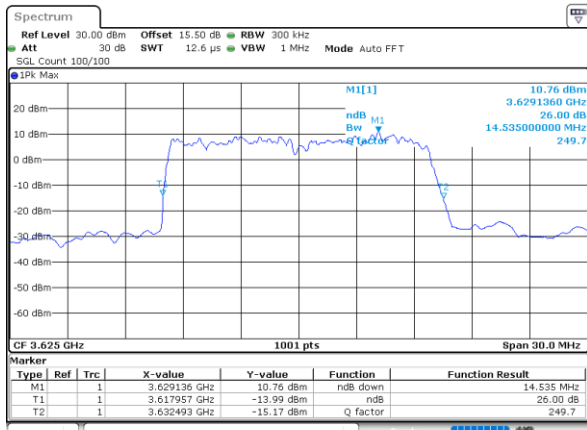

Date: 12.NOV.2022 15:50:25

LTE Band 48

Lowest Channel / 15MHz / 64QAM

Date: 12.NOV.2022 15:51:04

Lowest Channel / 20MHz / 64QAM

Date: 12.NOV.2022 15:52:59

Middle Channel / 15MHz / 64QAM

Date: 12.NOV.2022 15:51:42

Middle Channel / 20MHz / 64QAM

Date: 12.NOV.2022 15:53:37

Highest Channel / 15MHz / 64QAM

Date: 12.NOV.2022 15:52:20

Highest Channel / 20MHz / 64QAM

Date: 12.NOV.2022 15:54:15

### Occupied Bandwidth

Mode	LTE Band 48 : 99%OBW(MHz)							
BW	5MHz		10MHz		15MHz		20MHz	
Mod.	QPSK	16QAM	QPSK	16QAM	QPSK	16QAM	QPSK	16QAM
Lowest CH	4.51	4.51	9.03	9.07	13.49	13.43	17.90	17.86
Middle CH	4.48	4.49	8.99	9.01	13.46	13.43	17.90	17.90
Highest CH	4.53	4.52	9.07	9.05	13.46	13.52	17.86	17.86
Mode	LTE Band 48 : 99%OBW(MHz)							
BW	5MHz		10MHz		15MHz		20MHz	
Mod.	64QAM		64QAM		64QAM		64QAM	
Lowest CH	4.48	-	9.09	-	13.40	-	17.78	-
Middle CH	4.48	-	9.09	-	13.43	-	17.78	-
Highest CH	4.51	-	9.05	-	13.40	-	17.90	-