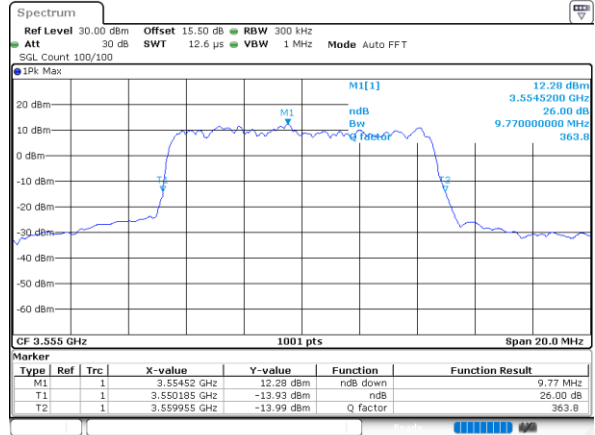

Highest Channel / 20MHz / QPSK

Date: 12.NOV.2022 15:46:11

Highest Channel / 20MHz / 16QAM

Date: 12.NOV.2022 15:46:35

LTE Band 48

Lowest Channel / 5MHz / 64QAM

Date: 12.NOV.2022 15:47:14

Lowest Channel / 10MHz / 64QAM