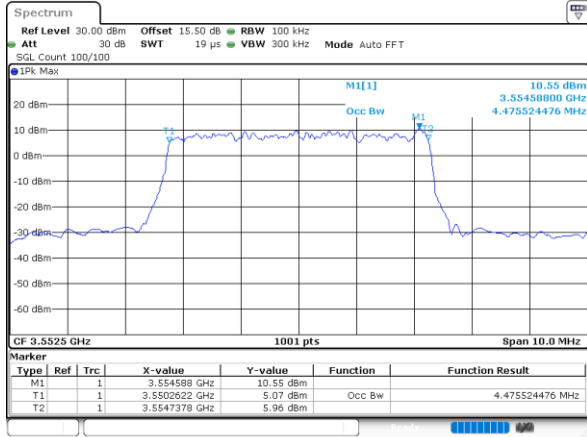

Highest Channel / 15MHz / 16QAM

LTE Band 48

Lowest Channel / 20MHz / QPSK

Date: 12.NOV.2022 15:42:15

Lowest Channel / 20MHz / 16QAM

Date: 12.NOV.2022 15:42:39

Middle Channel / 20MHz / QPSK

Date: 12.NOV.2022 15:43:50

Middle Channel / 20MHz / 16QAM

Date: 12.NOV.2022 15:44:13

Highest Channel / 20MHz / QPSK

Date: 12.NOV.2022 15:45:23

Highest Channel / 20MHz / 16QAM

Date: 12.NOV.2022 15:45:47

LTE Band 48

Lowest Channel / 5MHz / 64QAM

Date: 12.NOV.2022 15:47:00

Lowest Channel / 10MHz / 64QAM

Date: 12.NOV.2022 15:48:55

Middle Channel / 5MHz / 64QAM

Date: 12.NOV.2022 15:47:38

Middle Channel / 10MHz / 64QAM

Date: 12.NOV.2022 15:49:33

Highest Channel / 5MHz / 64QAM