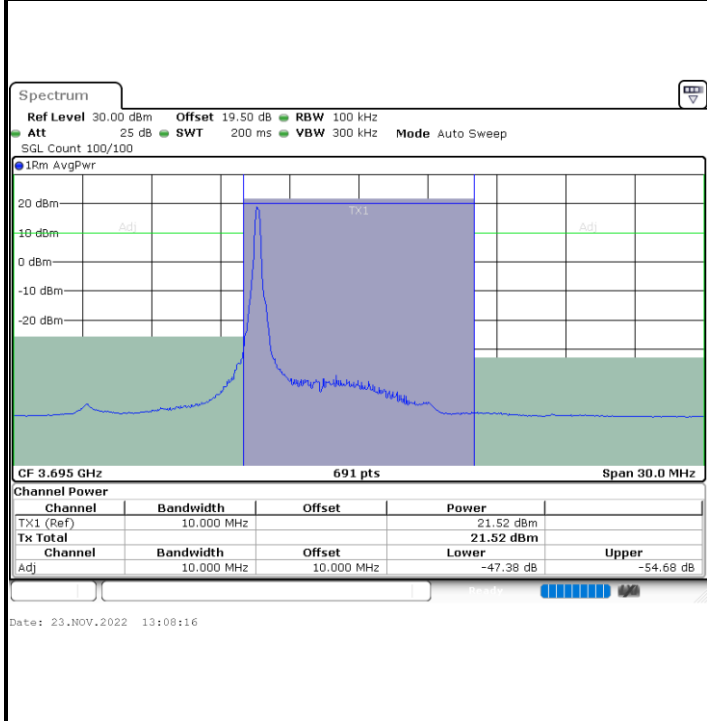

Date: 23.NOV.2022 13:13:41

**LTE Band 48 / 10MHz**

**64QAM**

**Highest Channel / 1RB0**

**Highest Channel / 1RBmax**

**Highest Channel / FullIRB**

**N/A**

LTE Band 48 / 15MHz

64QAM

Lowest Channel / 1RB0

Lowest Channel / 1RBmax

Lowest Channel / FullIRB

N/A

**LTE Band 48 / 15MHz**

**64QAM**

**Middle Channel / 1RB0**

**Middle Channel / 1RBmax**

**Middle Channel / FullRB**

**N/A**

**LTE Band 48 / 15MHz**

**64QAM**

**Highest Channel / 1RB0**

**Highest Channel / 1RBmax**

**Highest Channel / FullIRB**