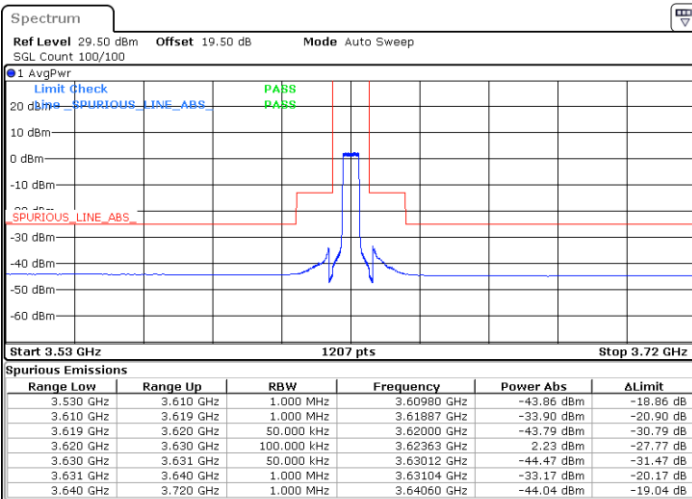

#### Lowest Channel / FullRB

#### N/A

LTE Band 48 / 5MHz

QPSK

Middle Channel / 1RB0

Middle Channel / 1RBmax

Date: 8.NOV.2022 13:33:17

Date: 8.NOV.2022 13:53:22

Middle Channel / FullIRB

N/A

Date: 8.NOV.2022 13:43:19

LTE Band 48 / 5MHz

QPSK

Highest Channel / 1RB0

Highest Channel / 1RBmax

Date: 8.NOV.2022 13:34:24

Date: 8.NOV.2022 13:54:28

Highest Channel / FullIRB

N/A

Date: 8.NOV.2022 13:44:26

LTE Band 48 / 10MHz

QPSK

Lowest Channel / 1RB0

Lowest Channel / 1RBmax

Date: 8.NOV.2022 14:14:56