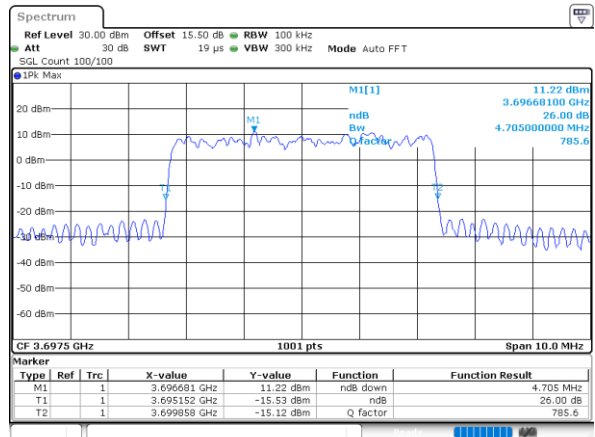

Highest Channel / 5MHz / 16QAM

Date: 12.NOV.2022 15:32:19