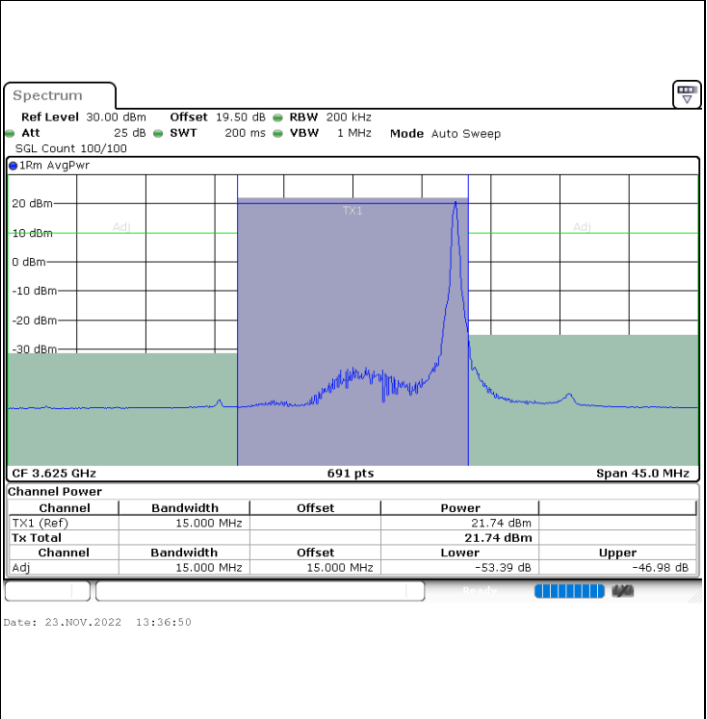

Date: 23.NOV.2022 13:13:41

**LTE Band 48 / 10MHz**

**64QAM**

**Highest Channel / 1RB0**

**Highest Channel / 1RBmax**

**Highest Channel / FullIRB**

**N/A**

LTE Band 48 / 15MHz

64QAM

Lowest Channel / 1RB0

Lowest Channel / 1RBmax

Lowest Channel / FullIRB

N/A

**LTE Band 48 / 15MHz**

**64QAM**

**Middle Channel / 1RB0**

**Middle Channel / 1RBmax**

**Middle Channel / FullRB**

**N/A**

**LTE Band 48 / 15MHz**

**64QAM**

**Highest Channel / 1RB0**

**Highest Channel / 1RBmax**

**Highest Channel / FullIRB**