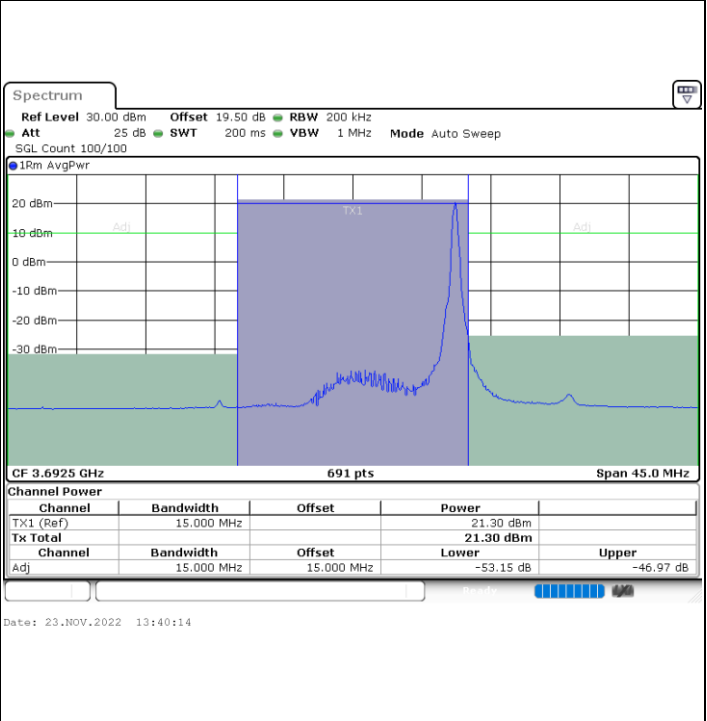

64QAM

Lowest Channel / 1RB0

Lowest Channel / 1RBmax

Lowest Channel / FullIRB

N/A

**LTE Band 48 / 15MHz**

**64QAM**

**Middle Channel / 1RB0**

**Middle Channel / 1RBmax**

**Middle Channel / FullRB**

**N/A**

**LTE Band 48 / 15MHz**

**64QAM**

**Highest Channel / 1RB0**

**Highest Channel / 1RBmax**

**Highest Channel / FullIRB**

**N/A**

LTE Band 48 / 20MHz

64QAM

Lowest Channel / 1RB0

Lowest Channel / 1RBmax

Date: 23.NOV.2022 13:46:52

Date: 23.NOV.2022 13:52:49

Lowest Channel / FullIRB