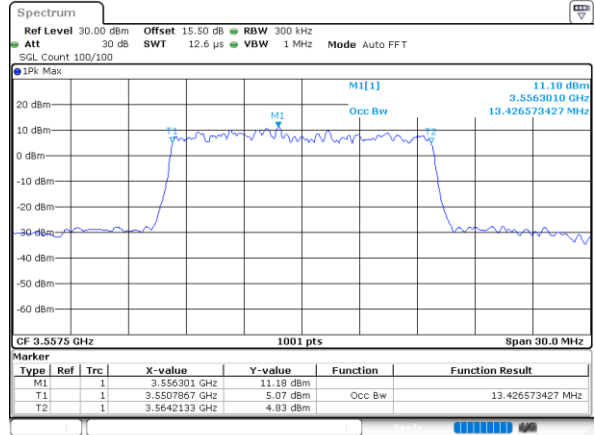

Highest Channel / 10MHz / 16QAM

Date: 12.NOV.2022 15:36:18

LTE Band 48

Lowest Channel / 15MHz / QPSK

Lowest Channel / 15MHz / 16QAM

Middle Channel / 15MHz / QPSK

Middle Channel / 15MHz / 16QAM

Highest Channel / 15MHz / QPSK

Highest Channel / 15MHz / 16QAM

LTE Band 48

Lowest Channel / 20MHz / QPSK

Date: 12.NOV.2022 15:42:15

Lowest Channel / 20MHz / 16QAM

Date: 12.NOV.2022 15:42:39

Middle Channel / 20MHz / QPSK

Date: 12.NOV.2022 15:43:50