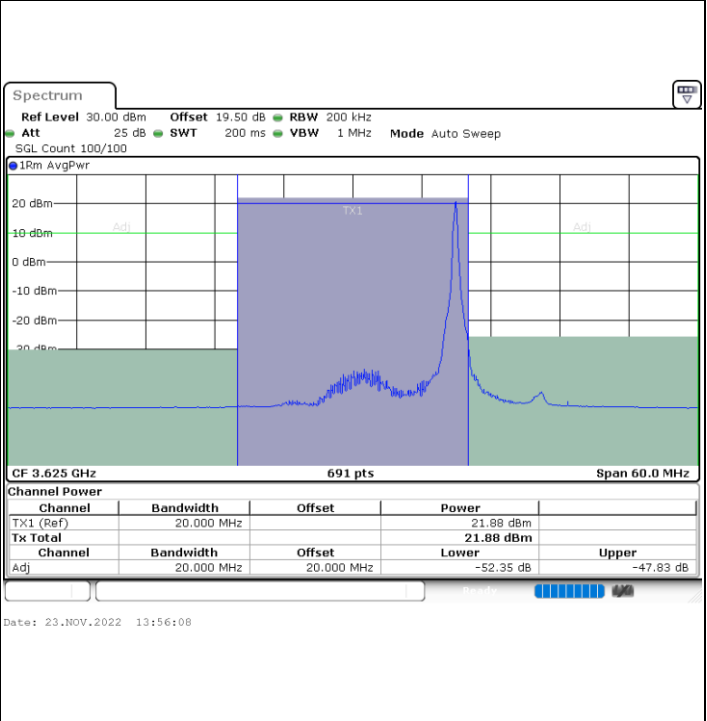

**N/A**

LTE Band 48 / 20MHz

64QAM

Lowest Channel / 1RB0

Lowest Channel / 1RBmax

Date: 23.NOV.2022 13:46:52

Date: 23.NOV.2022 13:52:49

Lowest Channel / FullIRB

N/A

Date: 23.NOV.2022 13:40:55

LTE Band 48 / 20MHz

64QAM

Middle Channel / 1RB0

Middle Channel / 1RBmax

Middle Channel / FullRB

N/A

LTE Band 48 / 20MHz

64QAM

Highest Channel / 1RB0

Highest Channel / 1RBmax

Date: 23.NOV.2022 13:50:49

Date: 23.NOV.2022 13:56:47

Highest Channel / FullIRB

N/A