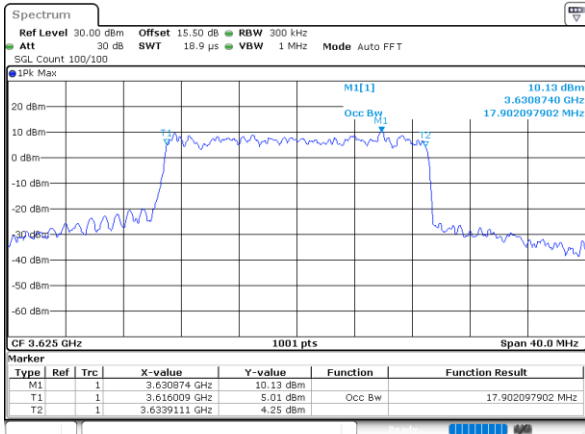

Highest Channel / 15MHz / 16QAM

LTE Band 48

Lowest Channel / 20MHz / QPSK

Date: 12.NOV.2022 15:42:15

Lowest Channel / 20MHz / 16QAM

Date: 12.NOV.2022 15:42:39

Middle Channel / 20MHz / QPSK

Date: 12.NOV.2022 15:43:50

Middle Channel / 20MHz / 16QAM

Date: 12.NOV.2022 15:44:13

Highest Channel / 20MHz / QPSK

Date: 12.NOV.2022 15:45:23

Highest Channel / 20MHz / 16QAM

Date: 12.NOV.2022 15:45:47

LTE Band 48

Lowest Channel / 5MHz / 64QAM