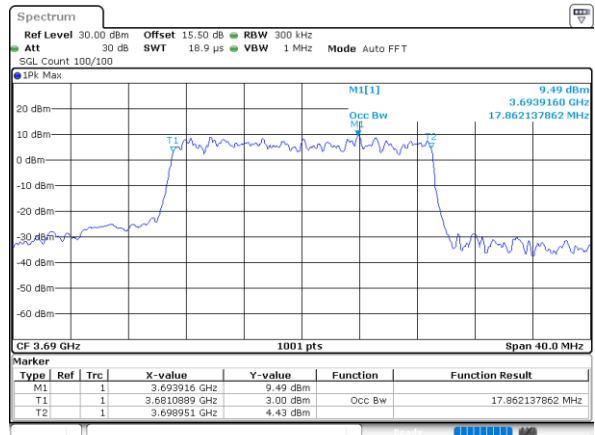

Highest Channel / 15MHz / 16QAM

LTE Band 48

Lowest Channel / 20MHz / QPSK

Date: 12.NOV.2022 15:42:15

Lowest Channel / 20MHz / 16QAM

Date: 12.NOV.2022 15:42:39

Middle Channel / 20MHz / QPSK

Date: 12.NOV.2022 15:43:50

Middle Channel / 20MHz / 16QAM

Date: 12.NOV.2022 15:44:13

Highest Channel / 20MHz / QPSK

Date: 12.NOV.2022 15:45:23

Highest Channel / 20MHz / 16QAM

Date: 12.NOV.2022 15:45:47

LTE Band 48

Lowest Channel / 5MHz / 64QAM