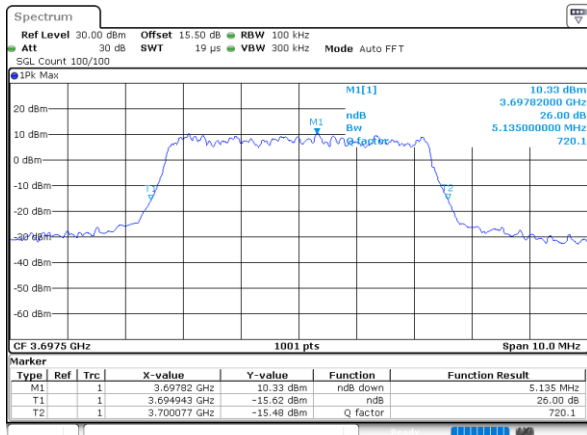

Highest Channel / 20MHz / QPSK

Date: 12.NOV.2022 15:46:11

Highest Channel / 20MHz / 16QAM

Date: 12.NOV.2022 15:46:35

LTE Band 48

Lowest Channel / 5MHz / 64QAM

Date: 12.NOV.2022 15:47:14

Lowest Channel / 10MHz / 64QAM

Date: 12.NOV.2022 15:49:09

Middle Channel / 5MHz / 64QAM

Date: 12.NOV.2022 15:47:52

Middle Channel / 10MHz / 64QAM

Date: 12.NOV.2022 15:49:47

Highest Channel / 5MHz / 64QAM

Date: 12.NOV.2022 15:48:30

Highest Channel / 10MHz / 64QAM

Date: 12.NOV.2022 15:50:25

LTE Band 48

Lowest Channel / 15MHz / 64QAM

Date: 12.NOV.2022 15:51:04

Lowest Channel / 20MHz / 64QAM

Date: 12.NOV.2022 15:52:59

Middle Channel / 15MHz / 64QAM

Date: 12.NOV.2022 15:51:42