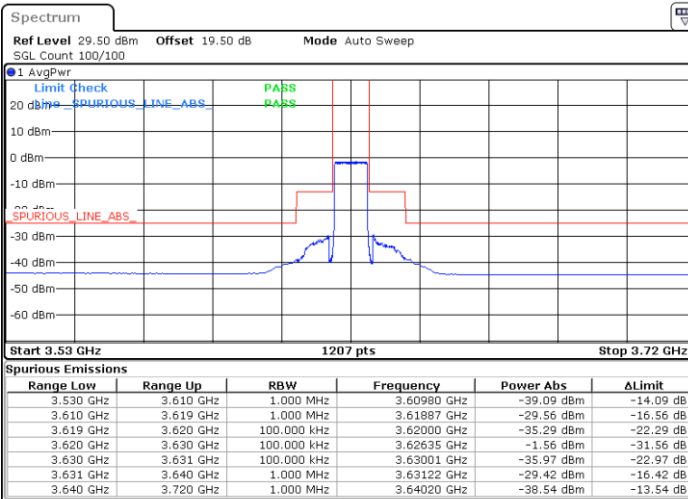

Middle Channel / FullRB

N/A

Date: 8.NOV.2022 14:26:07