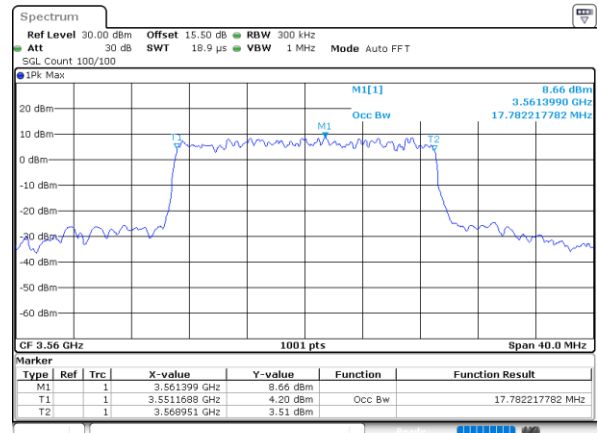

Date: 12.NOV.2022 15:48:16

Highest Channel / 10MHz / 64QAM

Date: 12.NOV.2022 15:50:11

LTE Band 48

Lowest Channel / 15MHz / 64QAM

Date: 12.NOV.2022 15:50:50

Lowest Channel / 20MHz / 64QAM

Date: 12.NOV.2022 15:52:45

Middle Channel / 15MHz / 64QAM

Date: 12.NOV.2022 15:51:28

Middle Channel / 20MHz / 64QAM

Date: 12.NOV.2022 15:53:23

Highest Channel / 15MHz / 64QAM

Date: 12.NOV.2022 15:52:06

Highest Channel / 20MHz / 64QAM