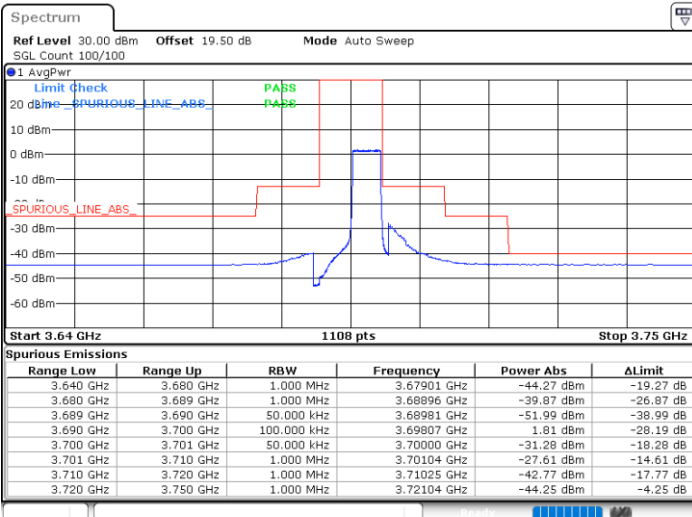

#### N/A

LTE Band 48 / 5MHz

QPSK

Middle Channel / 1RB0

Middle Channel / 1RBmax

Date: 8.NOV.2022 13:33:17

Date: 8.NOV.2022 13:53:22

Middle Channel / FullIRB

N/A

Date: 8.NOV.2022 13:43:19

LTE Band 48 / 5MHz

QPSK

Highest Channel / 1RB0

Highest Channel / 1RBmax

Date: 8.NOV.2022 13:34:24

Date: 8.NOV.2022 13:54:28

Highest Channel / FullIRB

N/A

Date: 8.NOV.2022 13:44:26

LTE Band 48 / 10MHz

QPSK

Lowest Channel / 1RB0

Lowest Channel / 1RBmax

Date: 8.NOV.2022 14:14:56