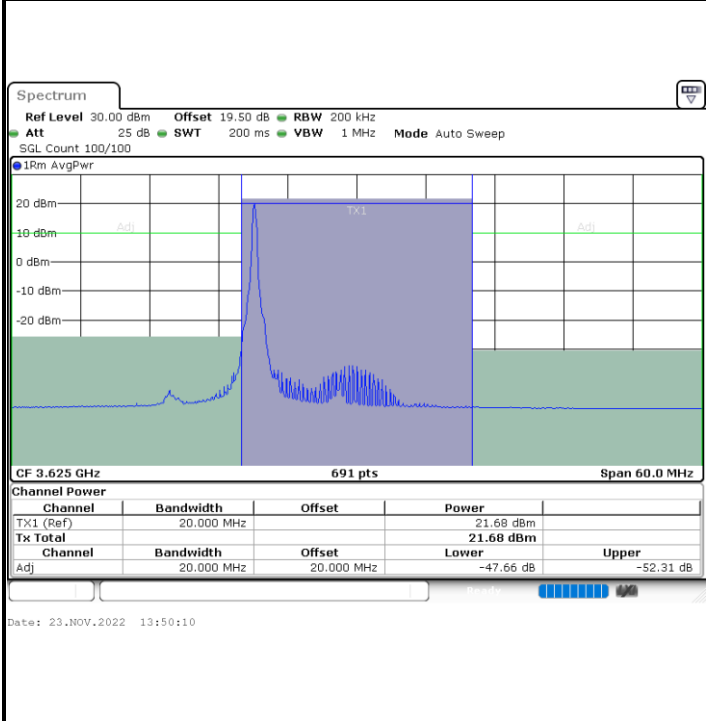

N/A

Date: 23.NOV.2022 13:40:55

LTE Band 48 / 20MHz

64QAM

Middle Channel / 1RB0

Middle Channel / 1RBmax

Middle Channel / FullRB

N/A

LTE Band 48 / 20MHz

64QAM

Highest Channel / 1RB0

Highest Channel / 1RBmax

Date: 23.NOV.2022 13:50:49

Date: 23.NOV.2022 13:56:47

Highest Channel / FullIRB

N/A