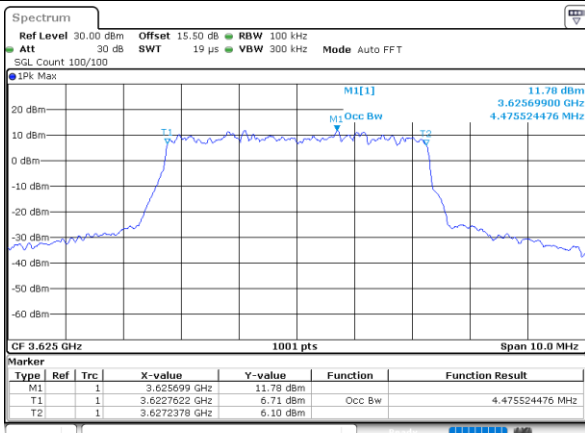

### Occupied Bandwidth

Mode	LTE Band 48 : 99%OBW(MHz)							
BW	5MHz		10MHz		15MHz		20MHz	
Mod.	QPSK	16QAM	QPSK	16QAM	QPSK	16QAM	QPSK	16QAM
Lowest CH	4.51	4.51	9.03	9.07	13.49	13.43	17.90	17.86
Middle CH	4.48	4.49	8.99	9.01	13.46	13.43	17.90	17.90
Highest CH	4.53	4.52	9.07	9.05	13.46	13.52	17.86	17.86
Mode	LTE Band 48 : 99%OBW(MHz)							
BW	5MHz		10MHz		15MHz		20MHz	
Mod.	64QAM		64QAM		64QAM		64QAM	
Lowest CH	4.48	-	9.09	-	13.40	-	17.78	-
Middle CH	4.48	-	9.09	-	13.43	-	17.78	-
Highest CH	4.51	-	9.05	-	13.40	-	17.90	-

LTE Band 48

Lowest Channel / 5MHz / QPSK

Date: 12.NOV.2022 15:27:55

Lowest Channel / 5MHz / 16QAM

Date: 12.NOV.2022 15:28:19

Middle Channel / 5MHz / QPSK

Date: 12.NOV.2022 15:29:31

Middle Channel / 5MHz / 16QAM

Date: 12.NOV.2022 15:29:54

Highest Channel / 5MHz / QPSK

Date: 12.NOV.2022 15:31:05

Highest Channel / 5MHz / 16QAM

Date: 12.NOV.2022 15:31:30

LTE Band 48

Lowest Channel / 10MHz / QPSK

Date: 12.NOV.2022 15:32:43