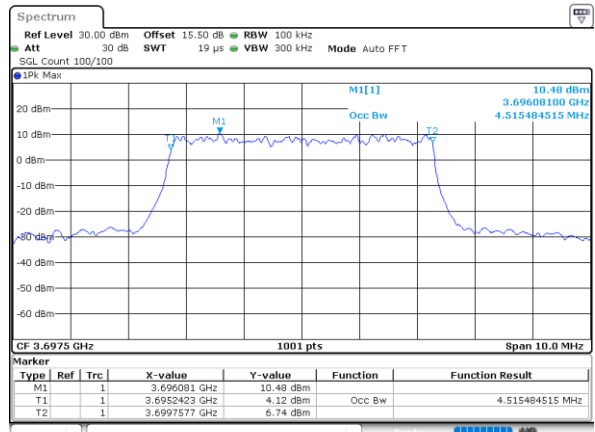

### Occupied Bandwidth

Mode	LTE Band 48 : 99%OBW(MHz)							
BW	5MHz		10MHz		15MHz		20MHz	
Mod.	QPSK	16QAM	QPSK	16QAM	QPSK	16QAM	QPSK	16QAM
Lowest CH	4.51	4.51	9.03	9.07	13.49	13.43	17.90	17.86
Middle CH	4.48	4.49	8.99	9.01	13.46	13.43	17.90	17.90
Highest CH	4.53	4.52	9.07	9.05	13.46	13.52	17.86	17.86
Mode	LTE Band 48 : 99%OBW(MHz)							
BW	5MHz		10MHz		15MHz		20MHz	
Mod.	64QAM		64QAM		64QAM		64QAM	
Lowest CH	4.48	-	9.09	-	13.40	-	17.78	-
Middle CH	4.48	-	9.09	-	13.43	-	17.78	-
Highest CH	4.51	-	9.05	-	13.40	-	17.90	-

LTE Band 48

Lowest Channel / 5MHz / QPSK

Date: 12.NOV.2022 15:27:55

Lowest Channel / 5MHz / 16QAM

Date: 12.NOV.2022 15:28:19

Middle Channel / 5MHz / QPSK

Date: 12.NOV.2022 15:29:31

Middle Channel / 5MHz / 16QAM

Date: 12.NOV.2022 15:29:54

Highest Channel / 5MHz / QPSK

Date: 12.NOV.2022 15:31:05

Highest Channel / 5MHz / 16QAM

Date: 12.NOV.2022 15:31:30

LTE Band 48

Lowest Channel / 10MHz / QPSK

Date: 12.NOV.2022 15:32:43