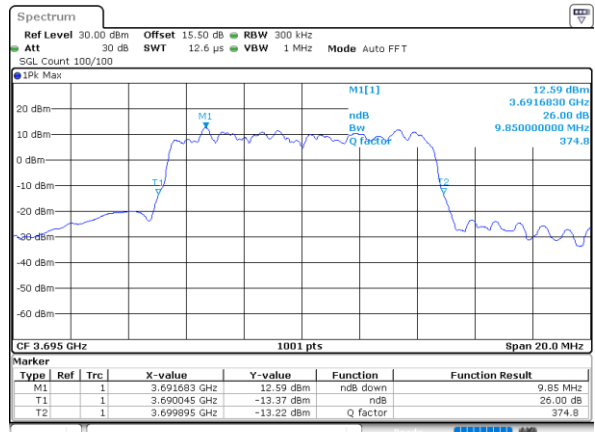

Lowest Channel / 10MHz / 16QAM

Date: 12.NOV.2022 15:33:56

Middle Channel / 10MHz / QPSK

Date: 12.NOV.2022 15:35:06

Middle Channel / 10MHz / 16QAM

Date: 12.NOV.2022 15:35:30

Highest Channel / 10MHz / QPSK

Date: 12.NOV.2022 15:36:42

Highest Channel / 10MHz / 16QAM

Date: 12.NOV.2022 15:37:05

LTE Band 48

Lowest Channel / 15MHz / QPSK

Date: 12.NOV.2022 15:38:18

Lowest Channel / 15MHz / 16QAM

Date: 12.NOV.2022 15:38:41

Middle Channel / 15MHz / QPSK