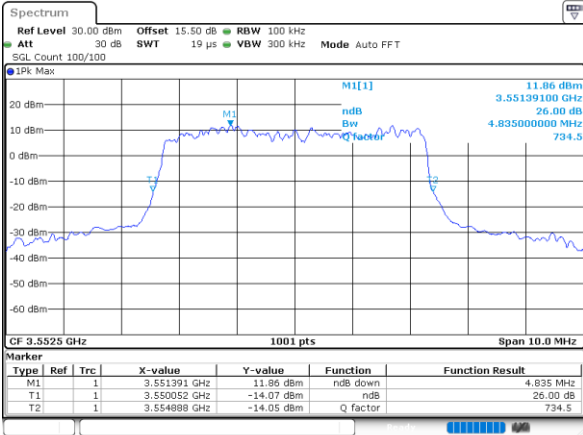

LTE Band 48

Lowest Channel / 5MHz / QPSK

Date: 12.NOV.2022 15:28:43