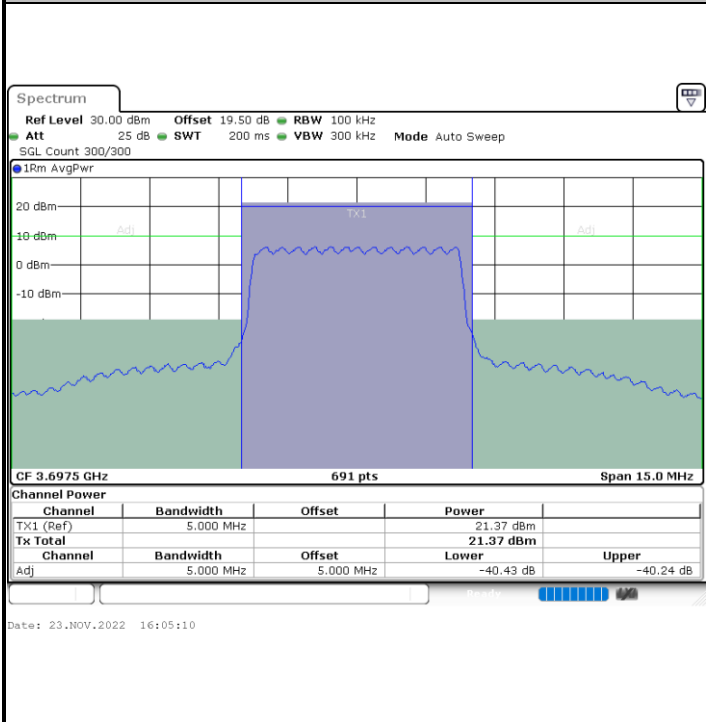

Date: 23.NOV.2022 12:08:08

**LTE Band 48 / 5MHz**

**64QAM**

**Highest Channel / 1RB0**

**Highest Channel / 1RBmax**

**Highest Channel / FullIRB**

**N/A**

LTE Band 48 / 10MHz