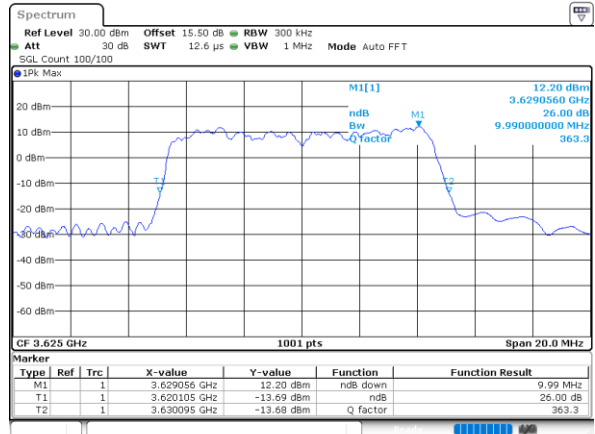

Middle Channel / 10MHz / 64QAM

Date: 12.NOV.2022 15:49:47