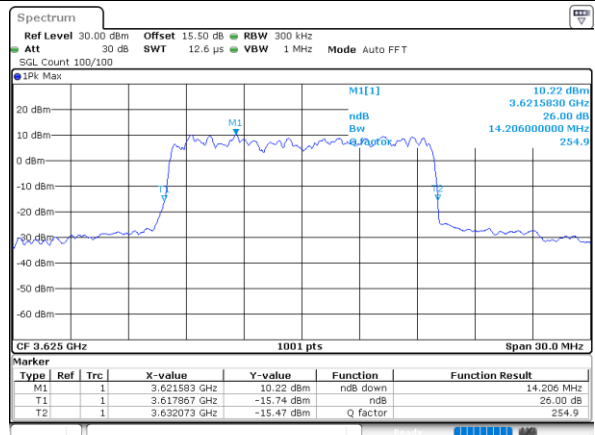

Highest Channel / 10MHz / 16QAM

Date: 12.NOV.2022 15:37:05

LTE Band 48

Lowest Channel / 15MHz / QPSK

Date: 12.NOV.2022 15:38:18

Lowest Channel / 15MHz / 16QAM

Date: 12.NOV.2022 15:38:41

Middle Channel / 15MHz / QPSK

Date: 12.NOV.2022 15:39:52

Middle Channel / 15MHz / 16QAM

Date: 12.NOV.2022 15:40:15

Highest Channel / 15MHz / QPSK

Date: 12.NOV.2022 15:41:26

Highest Channel / 15MHz / 16QAM

Date: 12.NOV.2022 15:41:50

LTE Band 48