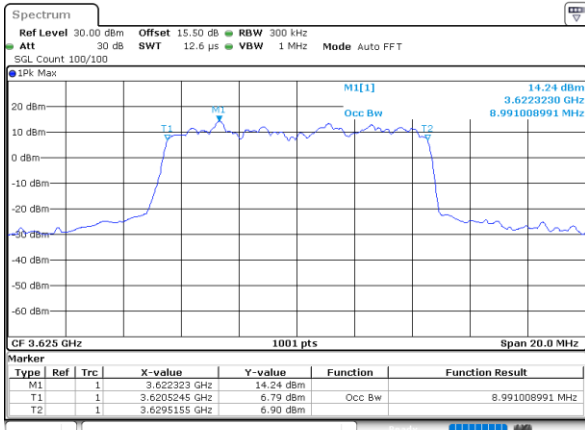

LTE Band 48

Lowest Channel / 5MHz / QPSK

Date: 12.NOV.2022 15:27:55

Lowest Channel / 5MHz / 16QAM

Date: 12.NOV.2022 15:28:19

Middle Channel / 5MHz / QPSK

Date: 12.NOV.2022 15:29:31

Middle Channel / 5MHz / 16QAM

Date: 12.NOV.2022 15:29:54

Highest Channel / 5MHz / QPSK

Date: 12.NOV.2022 15:31:05

Highest Channel / 5MHz / 16QAM

Date: 12.NOV.2022 15:31:30

LTE Band 48

Lowest Channel / 10MHz / QPSK

Date: 12.NOV.2022 15:32:43

Lowest Channel / 10MHz / 16QAM

Date: 12.NOV.2022 15:33:07

Middle Channel / 10MHz / QPSK

Date: 12.NOV.2022 15:34:20

Middle Channel / 10MHz / 16QAM

Date: 12.NOV.2022 15:34:43

Highest Channel / 10MHz / QPSK

Date: 12.NOV.2022 15:35:54