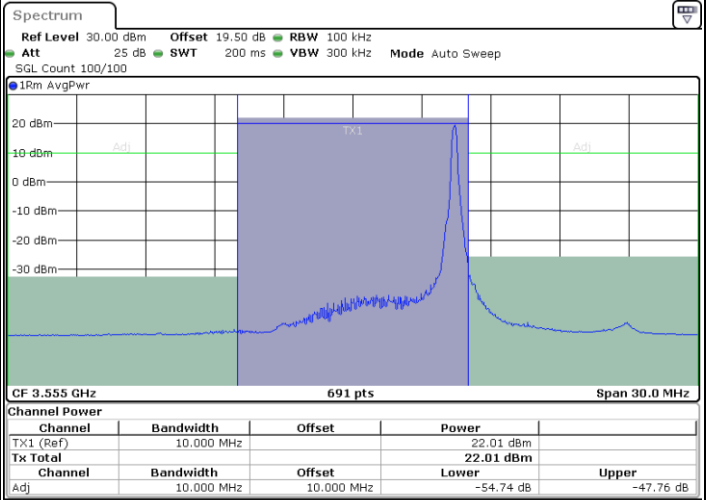

Date: 23.NOV.2022 13:16:25