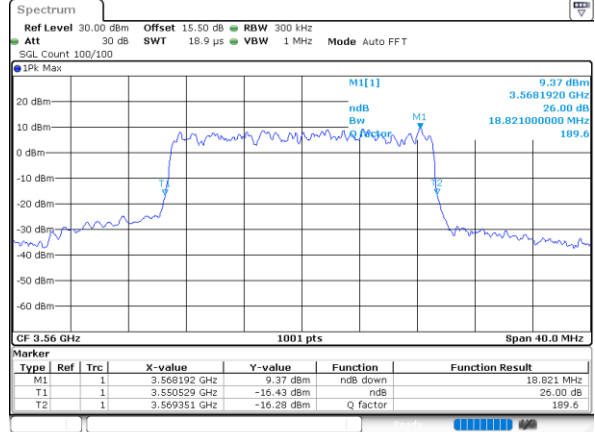

Lowest Channel / 20MHz / 16QAM

Date: 12.NOV.2022 15:43:26