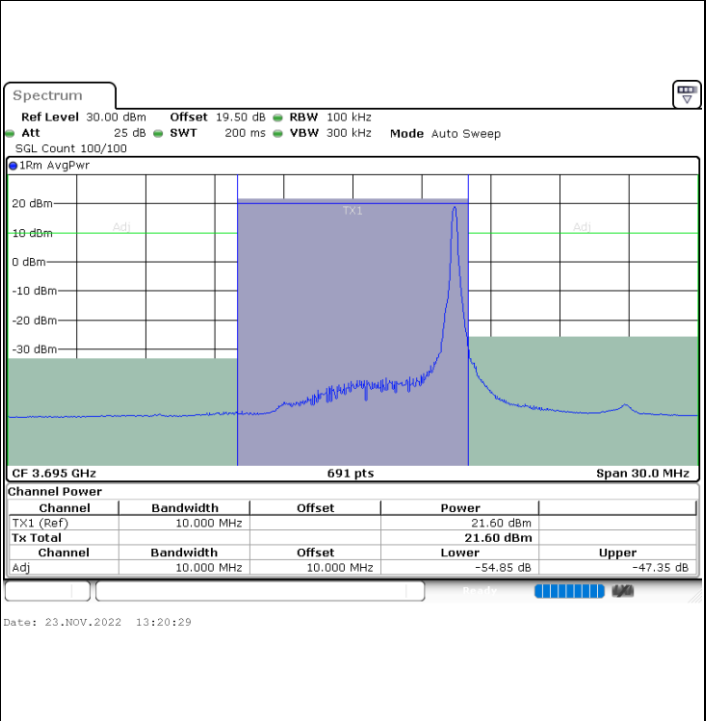

Date: 23.NOV.2022 13:13:41

**LTE Band 48 / 10MHz**

**64QAM**

**Highest Channel / 1RB0**

**Highest Channel / 1RBmax**

**Highest Channel / FullIRB**

**N/A**

LTE Band 48 / 15MHz

64QAM

Lowest Channel / 1RB0

Lowest Channel / 1RBmax

Lowest Channel / FullIRB

N/A

**LTE Band 48 / 15MHz**

**64QAM**

**Middle Channel / 1RB0**

**Middle Channel / 1RBmax**

**Middle Channel / FullRB**

**N/A**

**LTE Band 48 / 15MHz**

**64QAM**

**Highest Channel / 1RB0**

**Highest Channel / 1RBmax**

**Highest Channel / FullIRB**