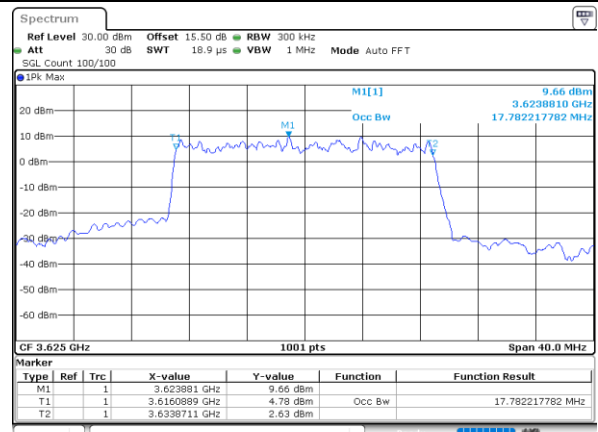

Middle Channel / 20MHz / 64QAM

Date: 12.NOV.2022 15:53:23