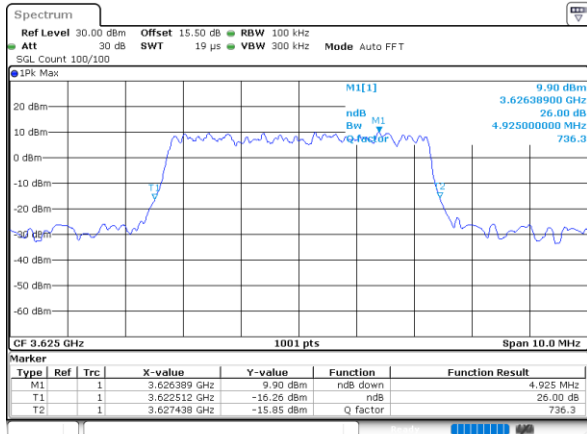

Middle Channel / 5MHz / 64QAM

Date: 12.NOV.2022 15:47:52