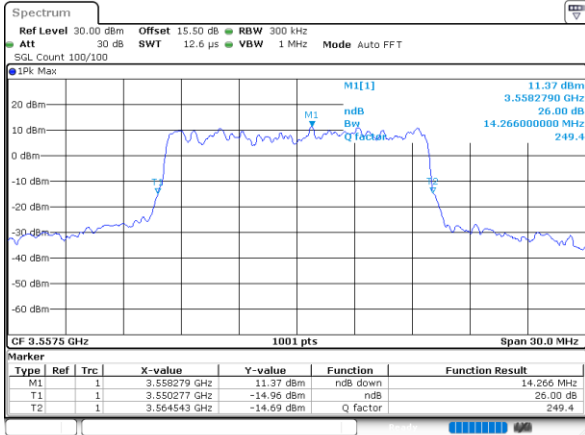

Highest Channel / 10MHz / 16QAM

Date: 12.NOV.2022 15:37:05

LTE Band 48

Lowest Channel / 15MHz / QPSK

Date: 12.NOV.2022 15:38:18

Lowest Channel / 15MHz / 16QAM

Date: 12.NOV.2022 15:38:41

Middle Channel / 15MHz / QPSK

Date: 12.NOV.2022 15:39:52

Middle Channel / 15MHz / 16QAM

Date: 12.NOV.2022 15:40:15

Highest Channel / 15MHz / QPSK

Date: 12.NOV.2022 15:41:26

Highest Channel / 15MHz / 16QAM

Date: 12.NOV.2022 15:41:50

LTE Band 48