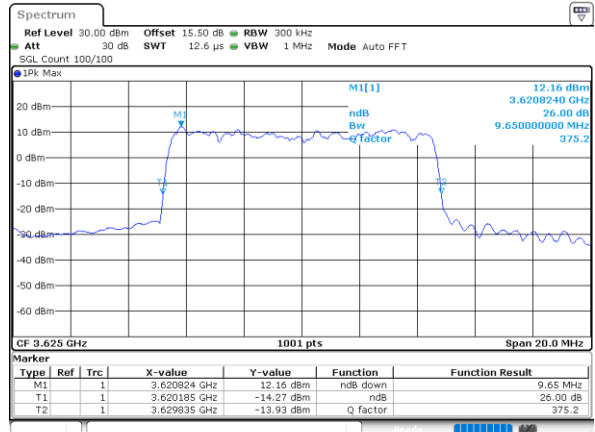

Middle Channel / 10MHz / 16QAM

Date: 12.NOV.2022 15:35:30