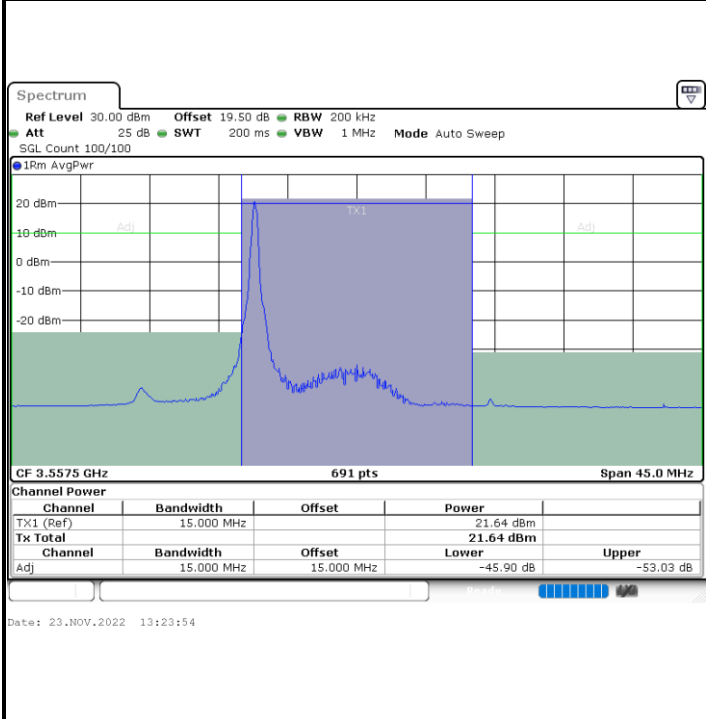

Date: 23.NOV.2022 13:13:41

**LTE Band 48 / 10MHz**

**64QAM**

**Highest Channel / 1RB0**

**Highest Channel / 1RBmax**

**Highest Channel / FullIRB**

**N/A**

LTE Band 48 / 15MHz

64QAM

Lowest Channel / 1RB0

Lowest Channel / 1RBmax

Lowest Channel / FullIRB

N/A

**LTE Band 48 / 15MHz**

**64QAM**

**Middle Channel / 1RB0**

**Middle Channel / 1RBmax**

**Middle Channel / FullRB**

**N/A**

**LTE Band 48 / 15MHz**

**64QAM**

**Highest Channel / 1RB0**

**Highest Channel / 1RBmax**

**Highest Channel / FullIRB**