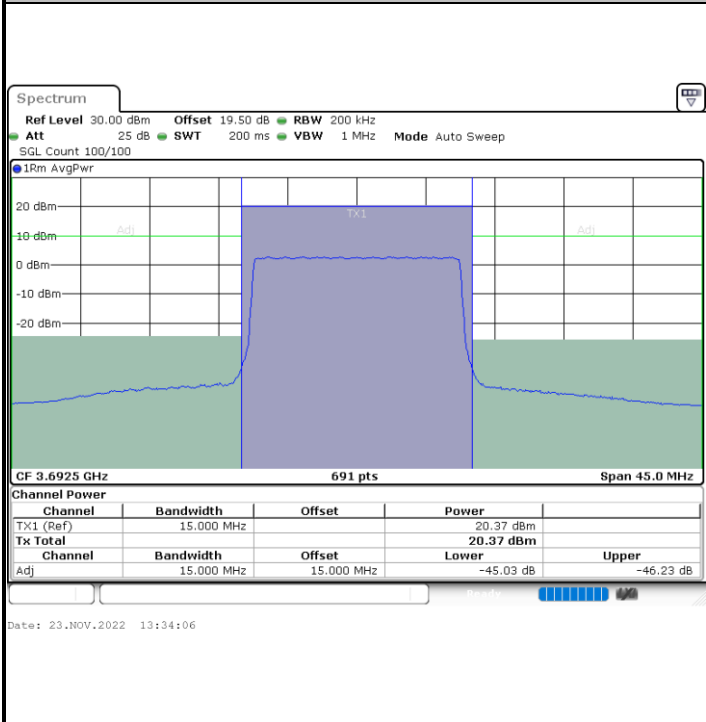

64QAM

Lowest Channel / 1RB0

Lowest Channel / 1RBmax

Lowest Channel / FullIRB

N/A

**LTE Band 48 / 15MHz**

**64QAM**

**Middle Channel / 1RB0**

**Middle Channel / 1RBmax**

**Middle Channel / FullRB**

**N/A**

**LTE Band 48 / 15MHz**

**64QAM**

**Highest Channel / 1RB0**

**Highest Channel / 1RBmax**

**Highest Channel / FullIRB**

**N/A**

LTE Band 48 / 20MHz

64QAM

Lowest Channel / 1RB0

Lowest Channel / 1RBmax

Date: 23.NOV.2022 13:46:52

Date: 23.NOV.2022 13:52:49

Lowest Channel / FullIRB