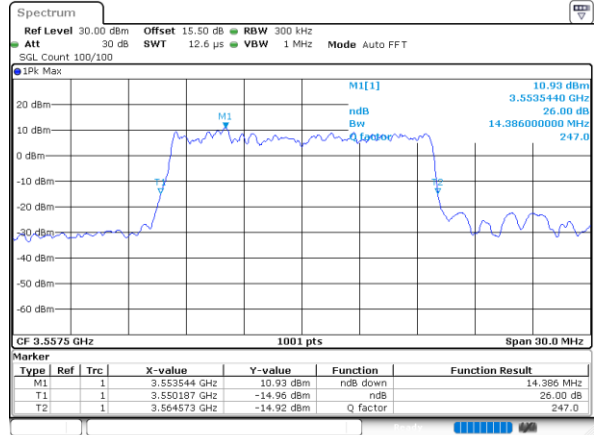

Highest Channel / 10MHz / 16QAM

Date: 12.NOV.2022 15:37:05

LTE Band 48

Lowest Channel / 15MHz / QPSK

Date: 12.NOV.2022 15:38:18

Lowest Channel / 15MHz / 16QAM

Date: 12.NOV.2022 15:38:41

Middle Channel / 15MHz / QPSK

Date: 12.NOV.2022 15:39:52

Middle Channel / 15MHz / 16QAM

Date: 12.NOV.2022 15:40:15

Highest Channel / 15MHz / QPSK

Date: 12.NOV.2022 15:41:26

Highest Channel / 15MHz / 16QAM

Date: 12.NOV.2022 15:41:50

LTE Band 48