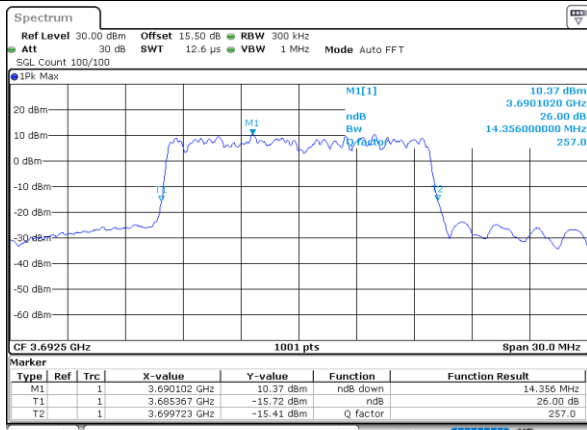

Highest Channel / 15MHz / 64QAM

Date: 12.NOV.2022 15:52:20