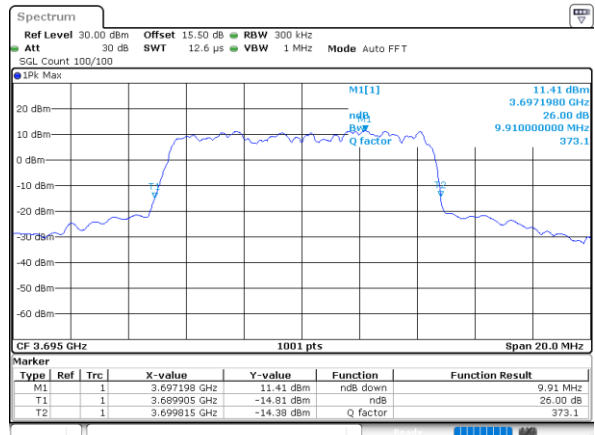

Highest Channel / 20MHz / QPSK

Date: 12.NOV.2022 15:46:11

Highest Channel / 20MHz / 16QAM

Date: 12.NOV.2022 15:46:35

LTE Band 48

Lowest Channel / 5MHz / 64QAM

Date: 12.NOV.2022 15:47:14

Lowest Channel / 10MHz / 64QAM

Date: 12.NOV.2022 15:49:09

Middle Channel / 5MHz / 64QAM

Date: 12.NOV.2022 15:47:52

Middle Channel / 10MHz / 64QAM

Date: 12.NOV.2022 15:49:47

Highest Channel / 5MHz / 64QAM

Date: 12.NOV.2022 15:48:30

Highest Channel / 10MHz / 64QAM

Date: 12.NOV.2022 15:50:25

LTE Band 48

Lowest Channel / 15MHz / 64QAM

Date: 12.NOV.2022 15:51:04

Lowest Channel / 20MHz / 64QAM

Date: 12.NOV.2022 15:52:59

Middle Channel / 15MHz / 64QAM

Date: 12.NOV.2022 15:51:42