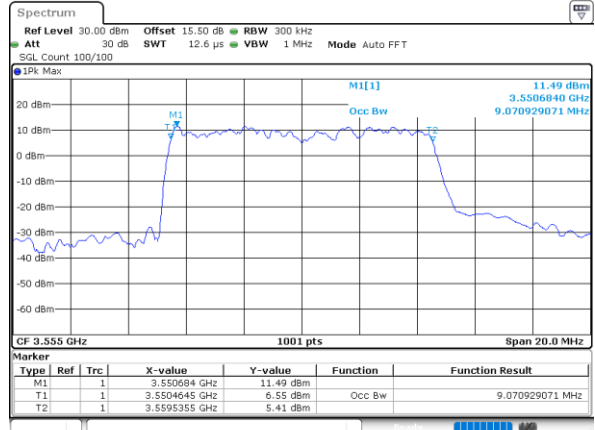

Lowest Channel / 10MHz / 16QAM

Date: 12.NOV.2022 15:33:07