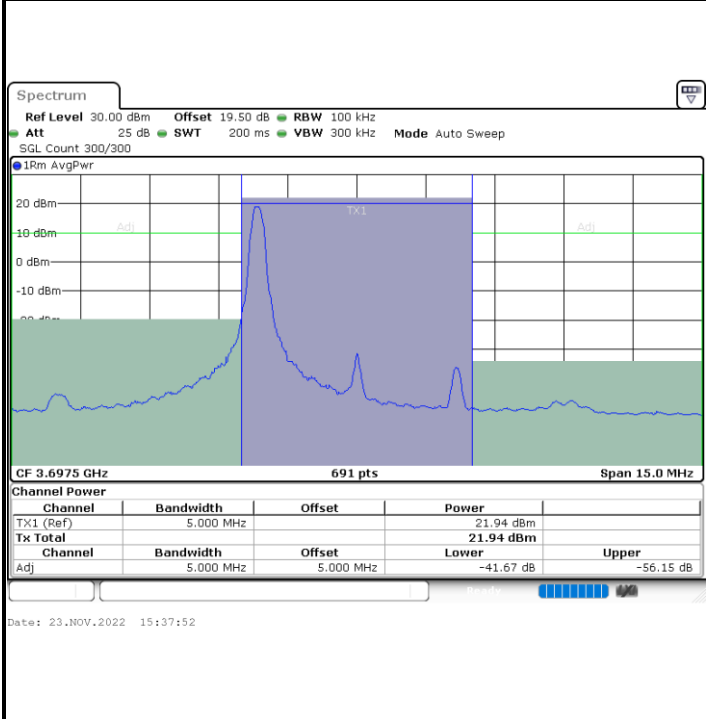

LTE Band 48 / 5MHz

64QAM

Middle Channel / 1RB0

Middle Channel / 1RBmax

Date: 23.NOV.2022 12:02:03

Date: 23.NOV.2022 12:14:14

Middle Channel / FullRB

N/A

Date: 23.NOV.2022 12:08:08

**LTE Band 48 / 5MHz**

**64QAM**

**Highest Channel / 1RB0**

**Highest Channel / 1RBmax**

**Highest Channel / FullIRB**

**N/A**

LTE Band 48 / 10MHz