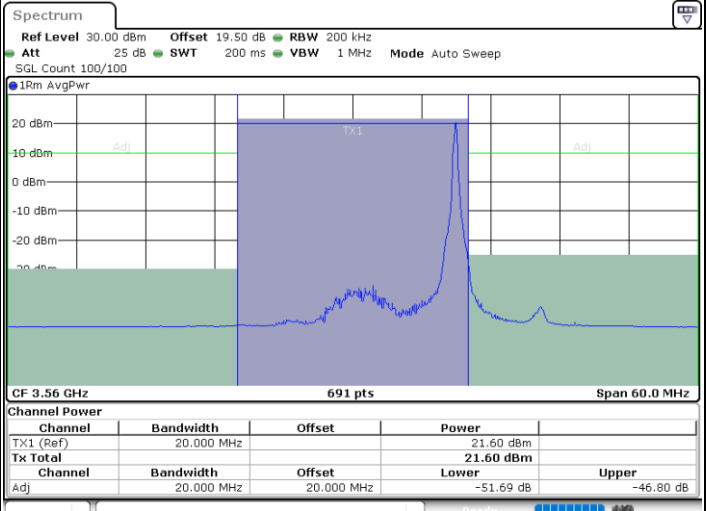

**Middle Channel / 1RBmax**

**Middle Channel / FullRB**

**N/A**

**LTE Band 48 / 15MHz**

**64QAM**

**Highest Channel / 1RB0**

**Highest Channel / 1RBmax**

**Highest Channel / FullIRB**

**N/A**

LTE Band 48 / 20MHz

64QAM

Lowest Channel / 1RB0

Lowest Channel / 1RBmax

Date: 23.NOV.2022 13:46:52

Date: 23.NOV.2022 13:52:49

Lowest Channel / FullIRB