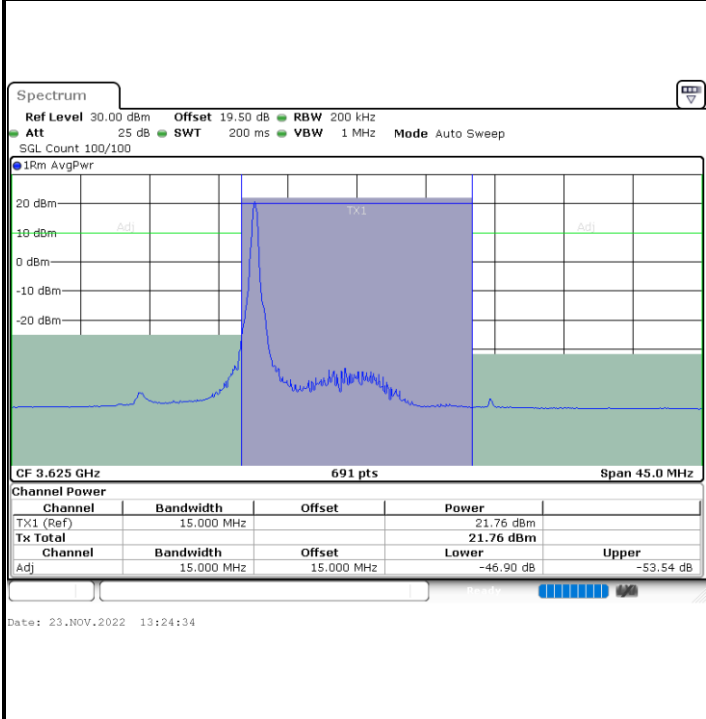

Date: 23.NOV.2022 13:13:41

**LTE Band 48 / 10MHz**

**64QAM**

**Highest Channel / 1RB0**

**Highest Channel / 1RBmax**

**Highest Channel / FullIRB**

**N/A**

LTE Band 48 / 15MHz

64QAM

Lowest Channel / 1RB0

Lowest Channel / 1RBmax

Lowest Channel / FullIRB

N/A

**LTE Band 48 / 15MHz**

**64QAM**

**Middle Channel / 1RB0**

**Middle Channel / 1RBmax**

**Middle Channel / FullRB**

**N/A**

**LTE Band 48 / 15MHz**

**64QAM**

**Highest Channel / 1RB0**

**Highest Channel / 1RBmax**

**Highest Channel / FullIRB**