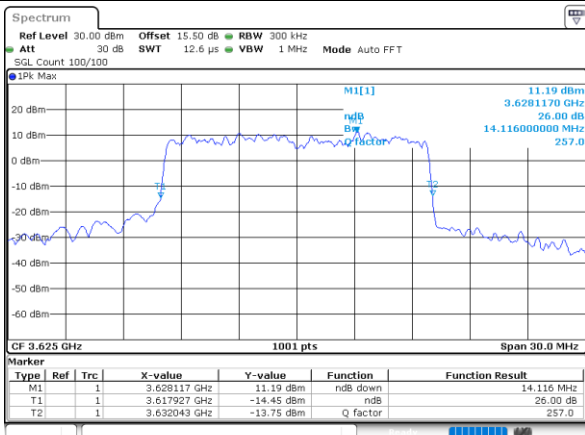

Highest Channel / 10MHz / 16QAM

Date: 12.NOV.2022 15:37:05

LTE Band 48

Lowest Channel / 15MHz / QPSK

Date: 12.NOV.2022 15:38:18

Lowest Channel / 15MHz / 16QAM

Date: 12.NOV.2022 15:38:41

Middle Channel / 15MHz / QPSK

Date: 12.NOV.2022 15:39:52

Middle Channel / 15MHz / 16QAM

Date: 12.NOV.2022 15:40:15

Highest Channel / 15MHz / QPSK

Date: 12.NOV.2022 15:41:26

Highest Channel / 15MHz / 16QAM

Date: 12.NOV.2022 15:41:50

LTE Band 48