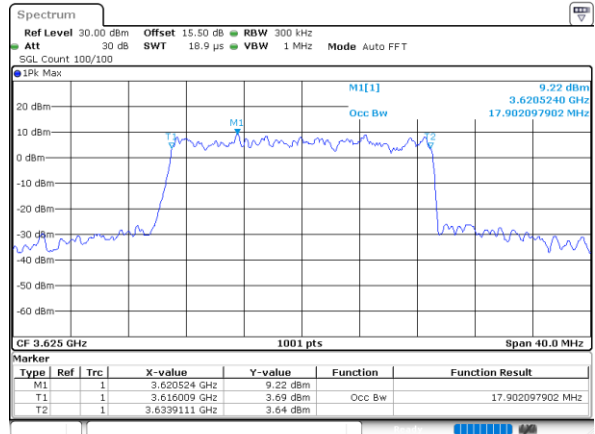

Highest Channel / 15MHz / 16QAM

LTE Band 48

Lowest Channel / 20MHz / QPSK

Date: 12.NOV.2022 15:42:15

Lowest Channel / 20MHz / 16QAM

Date: 12.NOV.2022 15:42:39

Middle Channel / 20MHz / QPSK

Date: 12.NOV.2022 15:43:50

Middle Channel / 20MHz / 16QAM

Date: 12.NOV.2022 15:44:13

Highest Channel / 20MHz / QPSK

Date: 12.NOV.2022 15:45:23

Highest Channel / 20MHz / 16QAM

Date: 12.NOV.2022 15:45:47

LTE Band 48

Lowest Channel / 5MHz / 64QAM