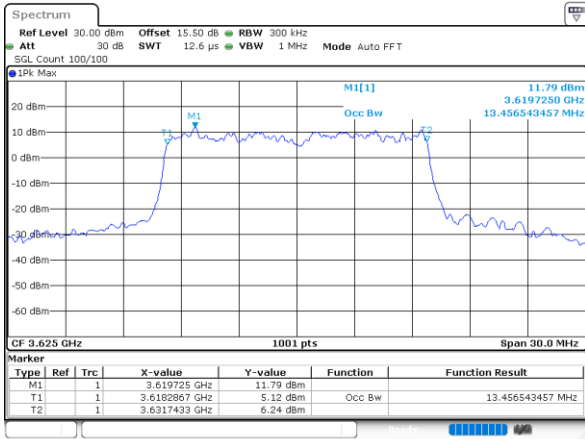

Highest Channel / 10MHz / 16QAM

Date: 12.NOV.2022 15:36:18

LTE Band 48

Lowest Channel / 15MHz / QPSK

Lowest Channel / 15MHz / 16QAM

Middle Channel / 15MHz / QPSK

Middle Channel / 15MHz / 16QAM

Highest Channel / 15MHz / QPSK

Highest Channel / 15MHz / 16QAM

LTE Band 48

Lowest Channel / 20MHz / QPSK

Date: 12.NOV.2022 15:42:15

Lowest Channel / 20MHz / 16QAM

Date: 12.NOV.2022 15:42:39

Middle Channel / 20MHz / QPSK

Date: 12.NOV.2022 15:43:50