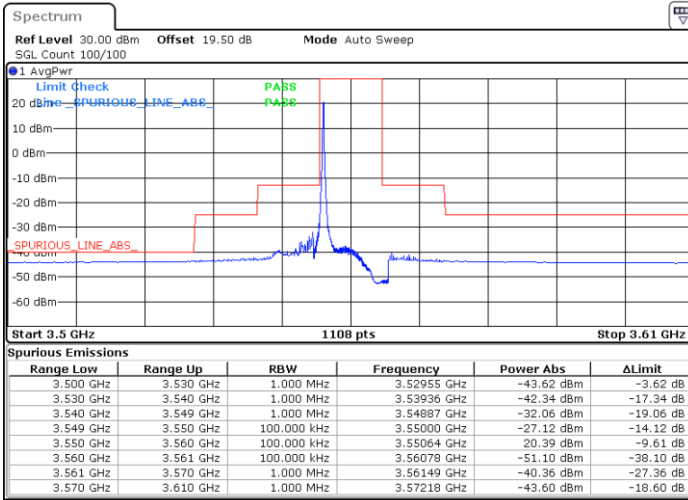

N/A

Date: 8.NOV.2022 13:43:19

LTE Band 48 / 5MHz

QPSK

Highest Channel / 1RB0

Highest Channel / 1RBmax

Date: 8.NOV.2022 13:34:24

Date: 8.NOV.2022 13:54:28

Highest Channel / FullIRB

N/A

Date: 8.NOV.2022 13:44:26

LTE Band 48 / 10MHz

QPSK

Lowest Channel / 1RB0

Lowest Channel / 1RBmax

Date: 8.NOV.2022 14:14:56

Date: 8.NOV.2022 14:35:04

Lowest Channel / FullRB

N/A

Date: 8.NOV.2022 14:25:00

LTE Band 48 / 10MHz

QPSK

MiddleChannel / 1RB0

Middle Channel / 1RBmax