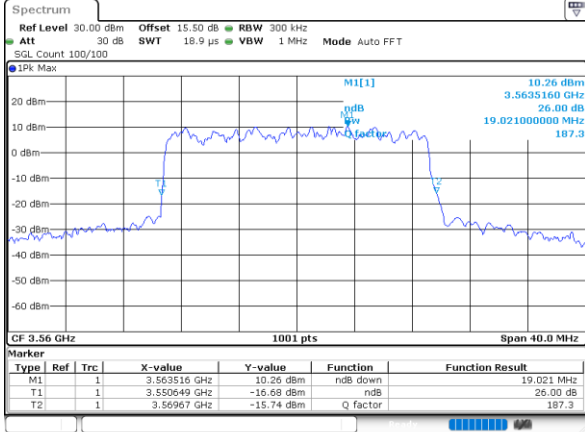

LTE Band 48

Lowest Channel / 20MHz / QPSK

Date: 12.NOV.2022 15:43:02