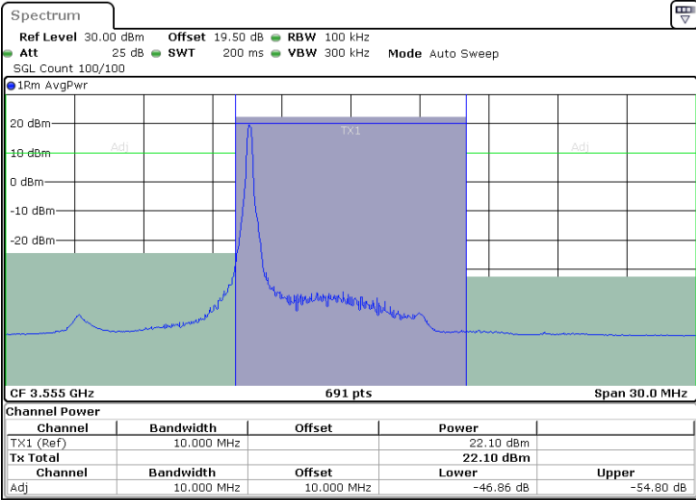

LTE Band 48 / 10MHz

64QAM

Lowest Channel / 1RB0

Lowest Channel / 1RBmax

Date: 23.NOV.2022 13:04:13