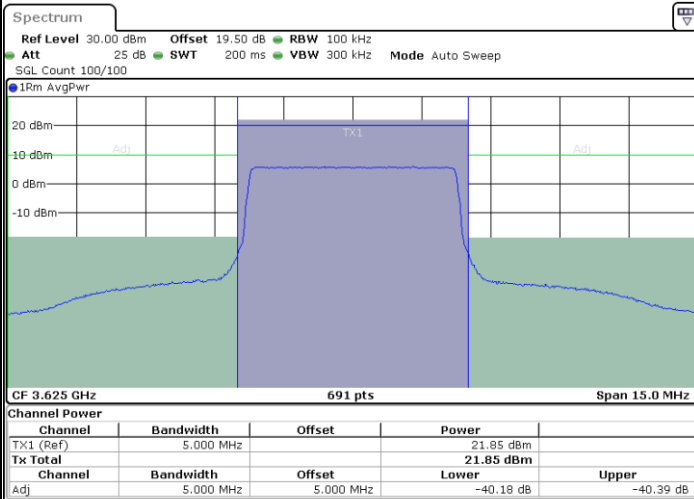

LTE Band 48 / 5MHz

64QAM

Middle Channel / 1RB0

Middle Channel / 1RBmax

Date: 23.NOV.2022 12:02:03

Date: 23.NOV.2022 12:14:14

Middle Channel / FullRB

N/A

Date: 23.NOV.2022 12:08:08

**LTE Band 48 / 5MHz**

**64QAM**

**Highest Channel / 1RB0**

**Highest Channel / 1RBmax**

**Highest Channel / FullIRB**

**N/A**

LTE Band 48 / 10MHz