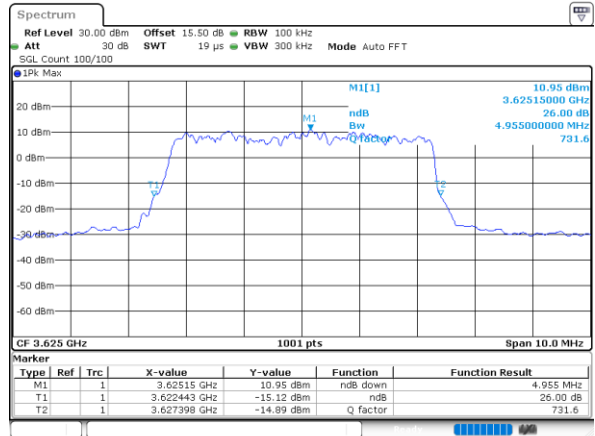

Mode	LTE Band 48 : 26dB BW(MHz)							
BW	5MHz		10MHz		15MHz		20MHz	
Mod.	64QAM		64QAM		64QAM		64QAM	
Lowest CH	4.81	-	9.77	-	14.36	-	19.26	-
Middle CH	4.93	-	9.99	-	14.54	-	18.62	-
Highest CH	5.14	-	9.91	-	14.36	-	18.70	-

LTE Band 48

Lowest Channel / 5MHz / QPSK

Date: 12.NOV.2022 15:28:43

Lowest Channel / 5MHz / 16QAM

Date: 12.NOV.2022 15:29:07

Middle Channel / 5MHz / QPSK

Date: 12.NOV.2022 15:30:18

Middle Channel / 5MHz / 16QAM

Date: 12.NOV.2022 15:30:41

Highest Channel / 5MHz / QPSK

Date: 12.NOV.2022 15:31:54

Highest Channel / 5MHz / 16QAM

Date: 12.NOV.2022 15:32:19

LTE Band 48

Lowest Channel / 10MHz / QPSK

Date: 12.NOV.2022 15:33:31