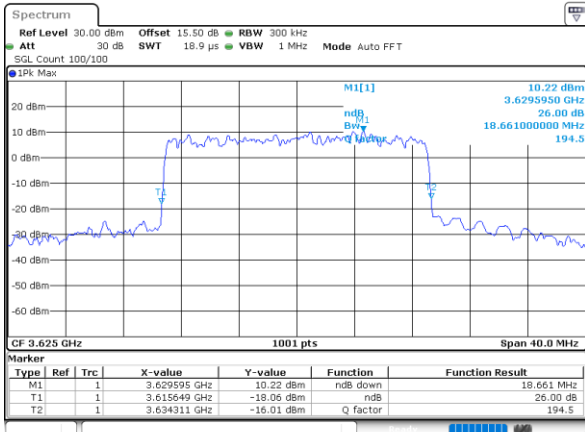

Lowest Channel / 20MHz / QPSK

Date: 12.NOV.2022 15:43:02

Lowest Channel / 20MHz / 16QAM

Date: 12.NOV.2022 15:43:26

Middle Channel / 20MHz / QPSK

Date: 12.NOV.2022 15:44:36

Middle Channel / 20MHz / 16QAM

Date: 12.NOV.2022 15:44:00

Highest Channel / 20MHz / QPSK

Date: 12.NOV.2022 15:46:11

Highest Channel / 20MHz / 16QAM

Date: 12.NOV.2022 15:46:35

LTE Band 48

Lowest Channel / 5MHz / 64QAM

Date: 12.NOV.2022 15:47:14

Lowest Channel / 10MHz / 64QAM