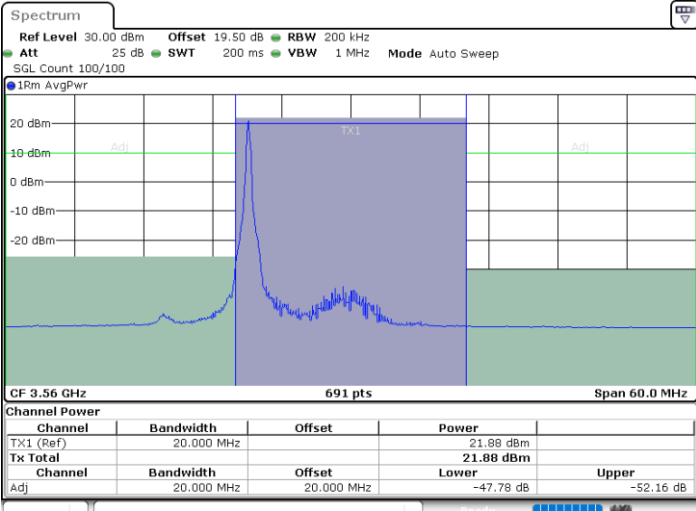

**Middle Channel / 1RBmax**

**Middle Channel / FullRB**

**N/A**

**LTE Band 48 / 15MHz**

**64QAM**

**Highest Channel / 1RB0**

**Highest Channel / 1RBmax**

**Highest Channel / FullIRB**

**N/A**

LTE Band 48 / 20MHz

64QAM

Lowest Channel / 1RB0

Lowest Channel / 1RBmax

Date: 23.NOV.2022 13:46:52

Date: 23.NOV.2022 13:52:49

Lowest Channel / FullIRB