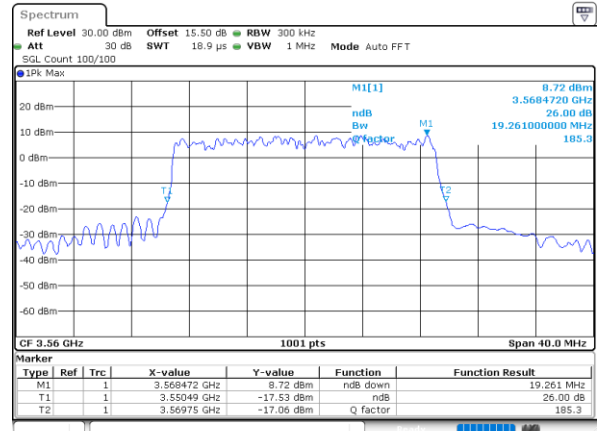

Date: 12.NOV.2022 15:50:25

LTE Band 48

Lowest Channel / 15MHz / 64QAM

Date: 12.NOV.2022 15:51:04

Lowest Channel / 20MHz / 64QAM

Date: 12.NOV.2022 15:52:59

Middle Channel / 15MHz / 64QAM

Date: 12.NOV.2022 15:51:42

Middle Channel / 20MHz / 64QAM

Date: 12.NOV.2022 15:53:37

Highest Channel / 15MHz / 64QAM

Date: 12.NOV.2022 15:52:20

Highest Channel / 20MHz / 64QAM

Date: 12.NOV.2022 15:54:15