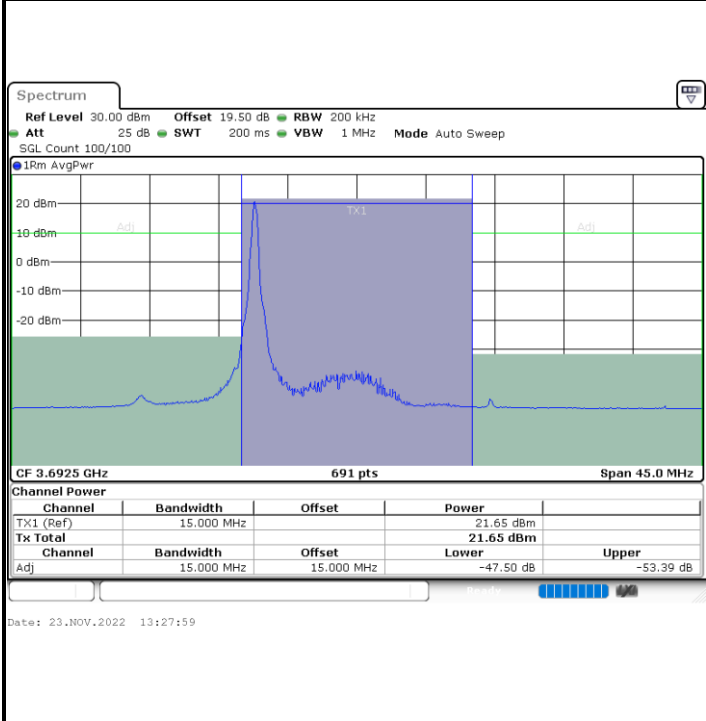

64QAM

Lowest Channel / 1RB0

Lowest Channel / 1RBmax

Lowest Channel / FullIRB

N/A

**LTE Band 48 / 15MHz**

**64QAM**

**Middle Channel / 1RB0**

**Middle Channel / 1RBmax**

**Middle Channel / FullRB**

**N/A**

**LTE Band 48 / 15MHz**

**64QAM**

**Highest Channel / 1RB0**

**Highest Channel / 1RBmax**

**Highest Channel / FullIRB**

**N/A**

LTE Band 48 / 20MHz

64QAM

Lowest Channel / 1RB0

Lowest Channel / 1RBmax

Date: 23.NOV.2022 13:46:52

Date: 23.NOV.2022 13:52:49

Lowest Channel / FullIRB