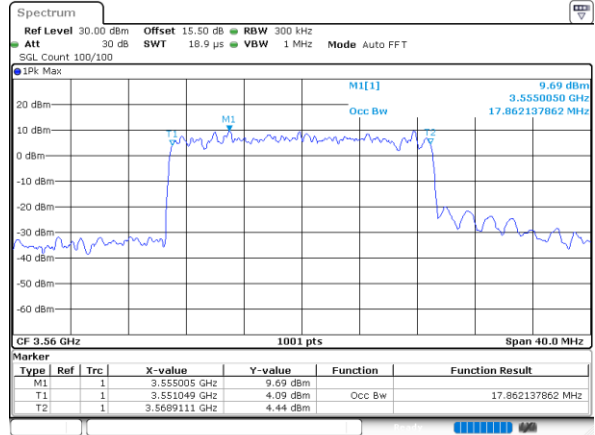

Highest Channel / 15MHz / 16QAM

LTE Band 48

Lowest Channel / 20MHz / QPSK

Date: 12.NOV.2022 15:42:15

Lowest Channel / 20MHz / 16QAM

Date: 12.NOV.2022 15:42:39

Middle Channel / 20MHz / QPSK

Date: 12.NOV.2022 15:43:50

Middle Channel / 20MHz / 16QAM

Date: 12.NOV.2022 15:44:13

Highest Channel / 20MHz / QPSK

Date: 12.NOV.2022 15:45:23

Highest Channel / 20MHz / 16QAM

Date: 12.NOV.2022 15:45:47

LTE Band 48

Lowest Channel / 5MHz / 64QAM