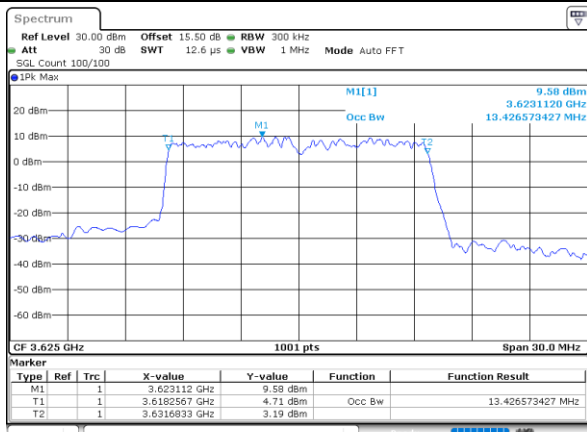

Date: 12.NOV.2022 15:48:16

Highest Channel / 10MHz / 64QAM

Date: 12.NOV.2022 15:50:11

LTE Band 48

Lowest Channel / 15MHz / 64QAM

Date: 12.NOV.2022 15:50:50

Lowest Channel / 20MHz / 64QAM

Date: 12.NOV.2022 15:52:45

Middle Channel / 15MHz / 64QAM

Date: 12.NOV.2022 15:51:28

Middle Channel / 20MHz / 64QAM

Date: 12.NOV.2022 15:53:23

Highest Channel / 15MHz / 64QAM

Date: 12.NOV.2022 15:52:06

Highest Channel / 20MHz / 64QAM