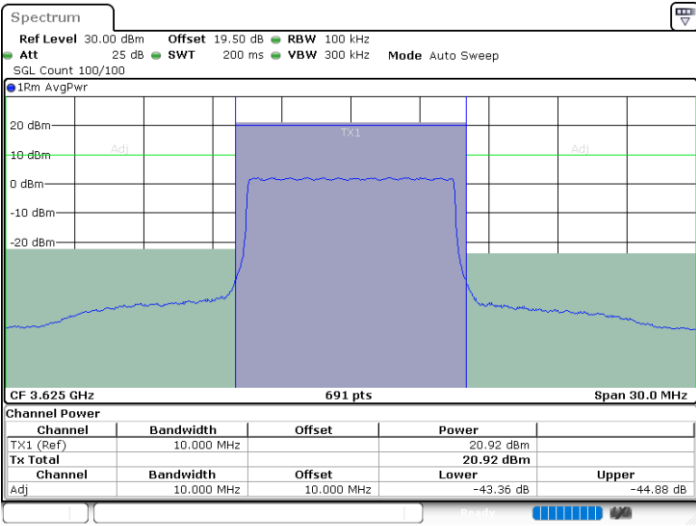

LTE Band 48 / 10MHz

64QAM

MiddleChannel / 1RB0

Middle Channel / 1RBmax

Date: 23.NOV.2022 13:07:35

Date: 23.NOV.2022 13:19:47

Middle Channel / FullRB

N/A

Date: 23.NOV.2022 13:13:41

**LTE Band 48 / 10MHz**

**64QAM**

**Highest Channel / 1RB0**

**Highest Channel / 1RBmax**

**Highest Channel / FullIRB**

**N/A**

LTE Band 48 / 15MHz