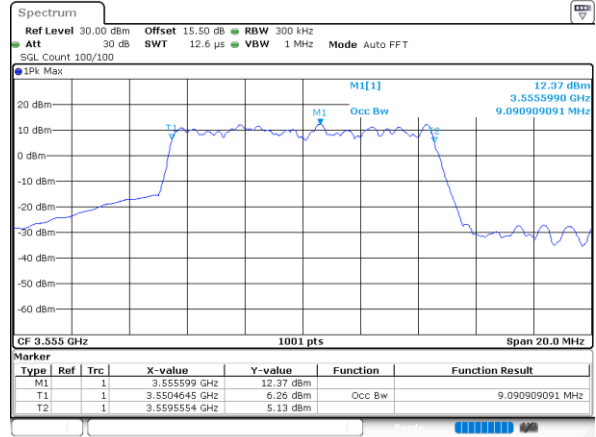

Highest Channel / 15MHz / 16QAM

LTE Band 48

Lowest Channel / 20MHz / QPSK

Date: 12.NOV.2022 15:42:15

Lowest Channel / 20MHz / 16QAM

Date: 12.NOV.2022 15:42:39

Middle Channel / 20MHz / QPSK

Date: 12.NOV.2022 15:43:50

Middle Channel / 20MHz / 16QAM

Date: 12.NOV.2022 15:44:13

Highest Channel / 20MHz / QPSK

Date: 12.NOV.2022 15:45:23

Highest Channel / 20MHz / 16QAM

Date: 12.NOV.2022 15:45:47

LTE Band 48

Lowest Channel / 5MHz / 64QAM

Date: 12.NOV.2022 15:47:00

Lowest Channel / 10MHz / 64QAM

Date: 12.NOV.2022 15:48:55

Middle Channel / 5MHz / 64QAM

Date: 12.NOV.2022 15:47:38

Middle Channel / 10MHz / 64QAM

Date: 12.NOV.2022 15:49:33

Highest Channel / 5MHz / 64QAM