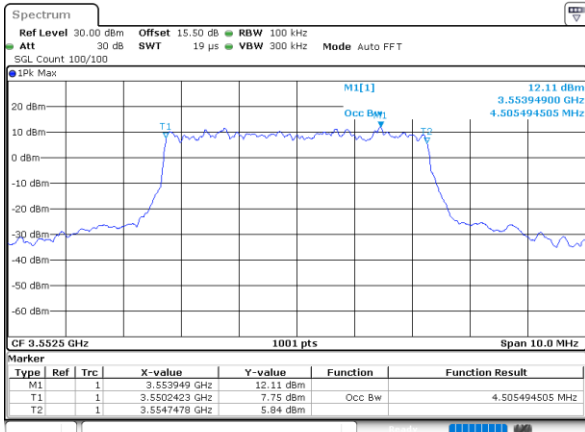

LTE Band 48

Lowest Channel / 5MHz / QPSK

Date: 12.NOV.2022 15:27:55