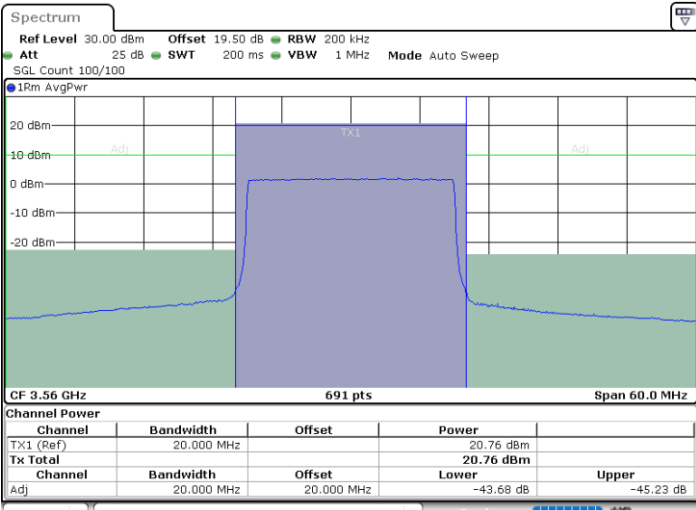

Lowest Channel / FullIRB

N/A

Date: 23.NOV.2022 13:40:55