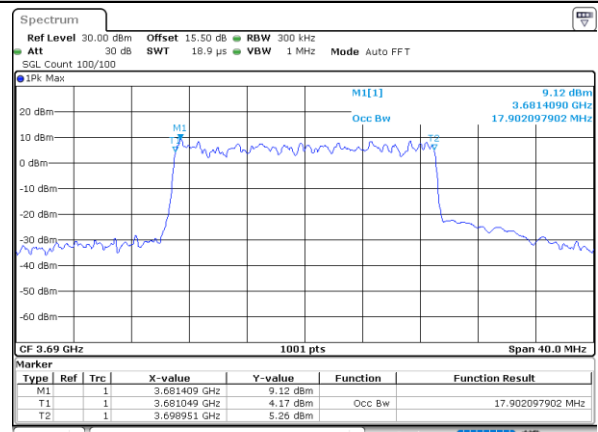

Date: 12.NOV.2022 15:48:16

Highest Channel / 10MHz / 64QAM

Date: 12.NOV.2022 15:50:11

LTE Band 48

Lowest Channel / 15MHz / 64QAM

Date: 12.NOV.2022 15:50:50

Lowest Channel / 20MHz / 64QAM

Date: 12.NOV.2022 15:52:45

Middle Channel / 15MHz / 64QAM

Date: 12.NOV.2022 15:51:28

Middle Channel / 20MHz / 64QAM

Date: 12.NOV.2022 15:53:23

Highest Channel / 15MHz / 64QAM

Date: 12.NOV.2022 15:52:06

Highest Channel / 20MHz / 64QAM