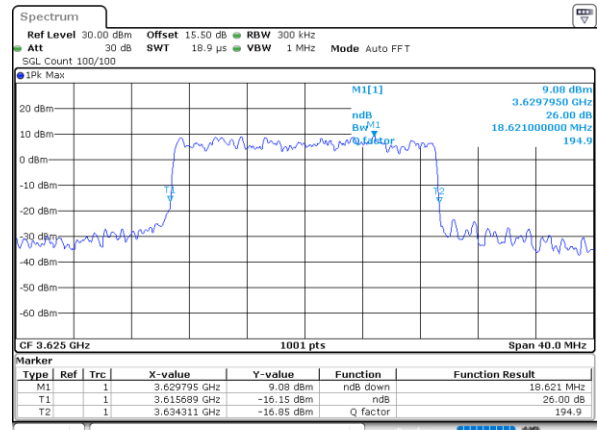

Date: 12.NOV.2022 15:50:25

LTE Band 48

Lowest Channel / 15MHz / 64QAM

Date: 12.NOV.2022 15:51:04

Lowest Channel / 20MHz / 64QAM

Date: 12.NOV.2022 15:52:59

Middle Channel / 15MHz / 64QAM

Date: 12.NOV.2022 15:51:42

Middle Channel / 20MHz / 64QAM

Date: 12.NOV.2022 15:53:37

Highest Channel / 15MHz / 64QAM

Date: 12.NOV.2022 15:52:20

Highest Channel / 20MHz / 64QAM

Date: 12.NOV.2022 15:54:15