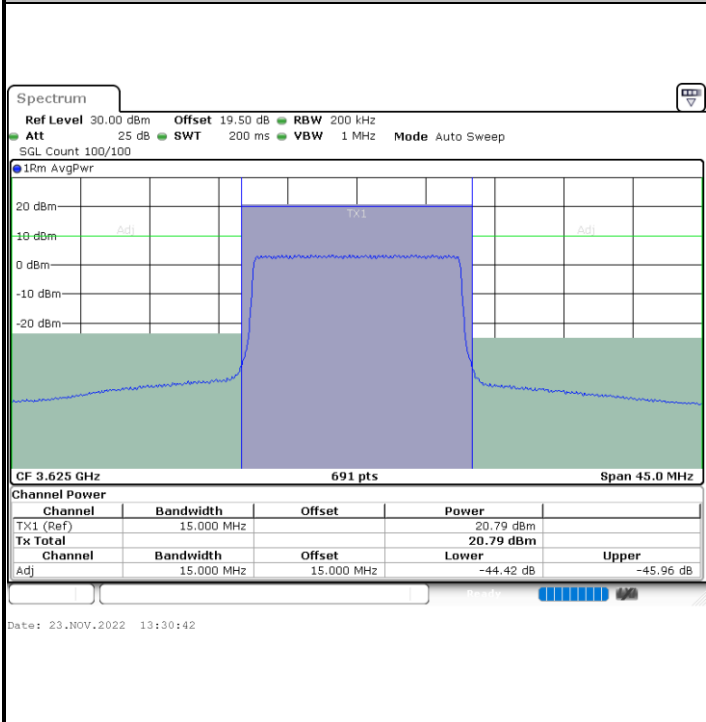

Date: 23.NOV.2022 13:13:41

**LTE Band 48 / 10MHz**

**64QAM**

**Highest Channel / 1RB0**

**Highest Channel / 1RBmax**

**Highest Channel / FullIRB**

**N/A**

LTE Band 48 / 15MHz

64QAM

Lowest Channel / 1RB0

Lowest Channel / 1RBmax

Lowest Channel / FullIRB

N/A

**LTE Band 48 / 15MHz**

**64QAM**

**Middle Channel / 1RB0**

**Middle Channel / 1RBmax**

**Middle Channel / FullRB**

**N/A**

**LTE Band 48 / 15MHz**

**64QAM**

**Highest Channel / 1RB0**

**Highest Channel / 1RBmax**

**Highest Channel / FullIRB**