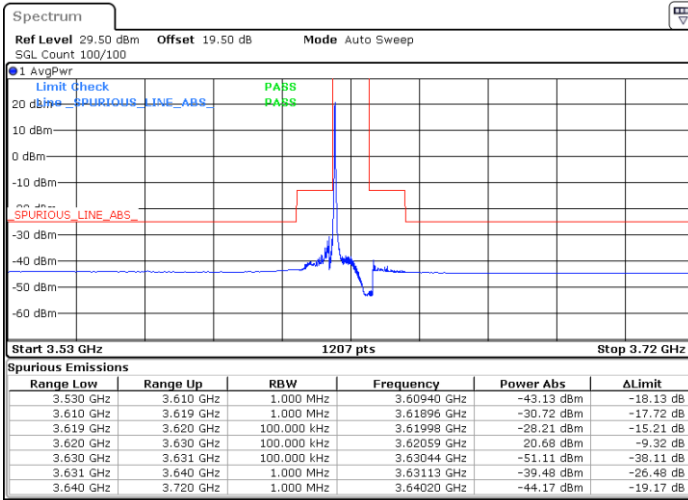

Highest Channel / FullIRB

N/A

Date: 8.NOV.2022 13:44:26

LTE Band 48 / 10MHz

QPSK

Lowest Channel / 1RB0

Lowest Channel / 1RBmax

Date: 8.NOV.2022 14:14:56

Date: 8.NOV.2022 14:35:04

Lowest Channel / FullRB

N/A

Date: 8.NOV.2022 14:25:00

LTE Band 48 / 10MHz

QPSK

MiddleChannel / 1RB0

Middle Channel / 1RBmax