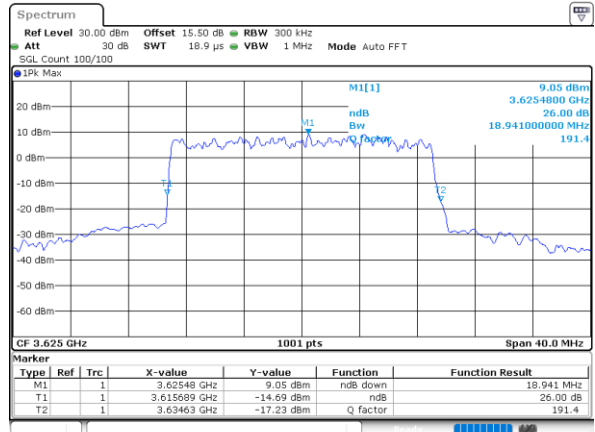

Lowest Channel / 20MHz / QPSK

Date: 12.NOV.2022 15:43:02

Lowest Channel / 20MHz / 16QAM

Date: 12.NOV.2022 15:43:26

Middle Channel / 20MHz / QPSK

Date: 12.NOV.2022 15:44:36

Middle Channel / 20MHz / 16QAM

Date: 12.NOV.2022 15:44:00

Highest Channel / 20MHz / QPSK

Date: 12.NOV.2022 15:46:11

Highest Channel / 20MHz / 16QAM

Date: 12.NOV.2022 15:46:35

LTE Band 48

Lowest Channel / 5MHz / 64QAM

Date: 12.NOV.2022 15:47:14

Lowest Channel / 10MHz / 64QAM