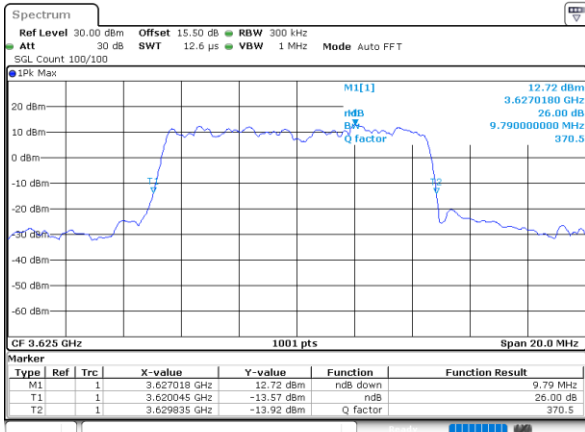

Middle Channel / 10MHz / QPSK

Date: 12.NOV.2022 15:35:06