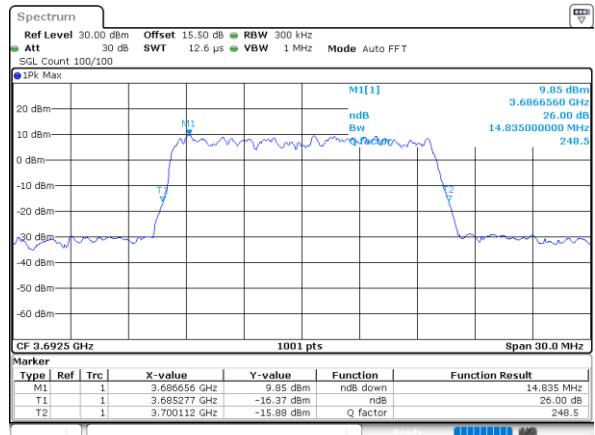

Date: 12.NOV.2022 15:39:52

Middle Channel / 15MHz / 16QAM

Date: 12.NOV.2022 15:40:15

Highest Channel / 15MHz / QPSK

Date: 12.NOV.2022 15:41:26

Highest Channel / 15MHz / 16QAM

Date: 12.NOV.2022 15:41:50

LTE Band 48