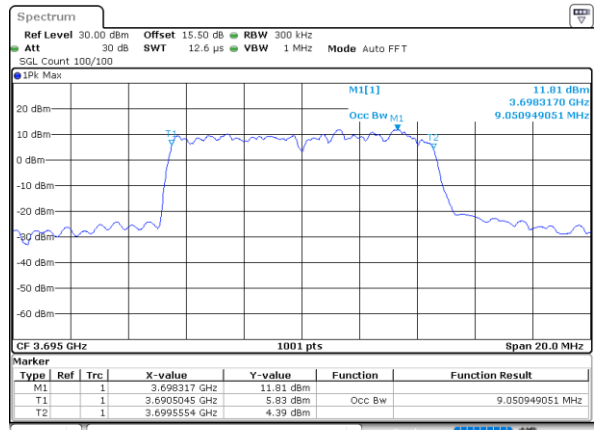

Date: 12.NOV.2022 15:29:54

Highest Channel / 5MHz / QPSK

Date: 12.NOV.2022 15:31:05

Highest Channel / 5MHz / 16QAM

Date: 12.NOV.2022 15:31:30

LTE Band 48

Lowest Channel / 10MHz / QPSK

Date: 12.NOV.2022 15:32:43

Lowest Channel / 10MHz / 16QAM

Date: 12.NOV.2022 15:33:07

Middle Channel / 10MHz / QPSK

Date: 12.NOV.2022 15:34:20

Middle Channel / 10MHz / 16QAM

Date: 12.NOV.2022 15:34:43

Highest Channel / 10MHz / QPSK

Date: 12.NOV.2022 15:35:54

Highest Channel / 10MHz / 16QAM

Date: 12.NOV.2022 15:36:18

LTE Band 48

Lowest Channel / 15MHz / QPSK

Lowest Channel / 15MHz / 16QAM

Middle Channel / 15MHz / QPSK

Middle Channel / 15MHz / 16QAM

Highest Channel / 15MHz / QPSK