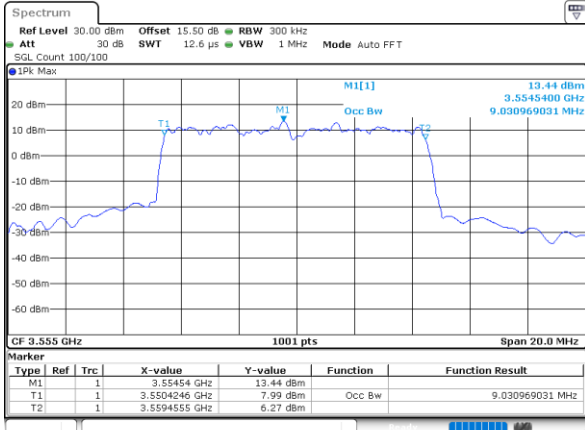

LTE Band 48

Lowest Channel / 5MHz / QPSK

Date: 12.NOV.2022 15:27:55

Lowest Channel / 5MHz / 16QAM

Date: 12.NOV.2022 15:28:19

Middle Channel / 5MHz / QPSK

Date: 12.NOV.2022 15:29:31

Middle Channel / 5MHz / 16QAM

Date: 12.NOV.2022 15:29:54

Highest Channel / 5MHz / QPSK

Date: 12.NOV.2022 15:31:05

Highest Channel / 5MHz / 16QAM

Date: 12.NOV.2022 15:31:30

LTE Band 48

Lowest Channel / 10MHz / QPSK

Date: 12.NOV.2022 15:32:43