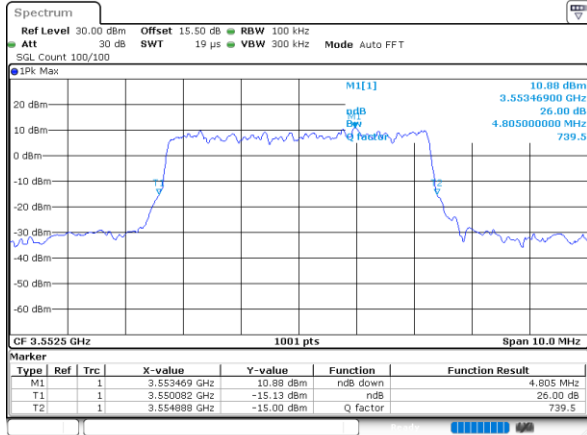

Highest Channel / 20MHz / QPSK

Date: 12.NOV.2022 15:46:11

Highest Channel / 20MHz / 16QAM

Date: 12.NOV.2022 15:46:35

LTE Band 48

Lowest Channel / 5MHz / 64QAM

Date: 12.NOV.2022 15:47:14

Lowest Channel / 10MHz / 64QAM