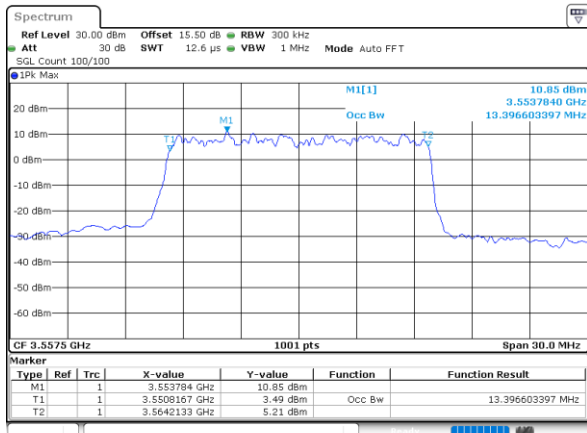

Date: 12.NOV.2022 15:48:16

Highest Channel / 10MHz / 64QAM

Date: 12.NOV.2022 15:50:11

LTE Band 48

Lowest Channel / 15MHz / 64QAM

Date: 12.NOV.2022 15:50:50

Lowest Channel / 20MHz / 64QAM

Date: 12.NOV.2022 15:52:45