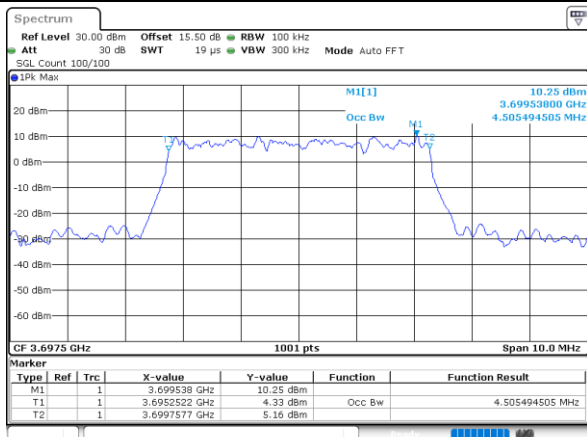

Middle Channel / 20MHz / 16QAM

Date: 12.NOV.2022 15:44:13

Highest Channel / 20MHz / QPSK

Date: 12.NOV.2022 15:45:23

Highest Channel / 20MHz / 16QAM

Date: 12.NOV.2022 15:45:47

LTE Band 48

Lowest Channel / 5MHz / 64QAM

Date: 12.NOV.2022 15:47:00

Lowest Channel / 10MHz / 64QAM

Date: 12.NOV.2022 15:48:55

Middle Channel / 5MHz / 64QAM

Date: 12.NOV.2022 15:47:38

Middle Channel / 10MHz / 64QAM

Date: 12.NOV.2022 15:49:33

Highest Channel / 5MHz / 64QAM

Date: 12.NOV.2022 15:48:16

Highest Channel / 10MHz / 64QAM

Date: 12.NOV.2022 15:50:11

LTE Band 48

Lowest Channel / 15MHz / 64QAM

Date: 12.NOV.2022 15:50:50

Lowest Channel / 20MHz / 64QAM

Date: 12.NOV.2022 15:52:45