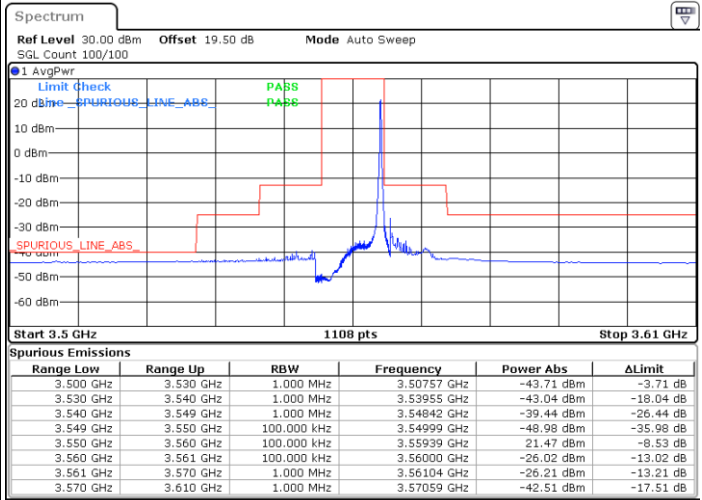

N/A

Date: 8.NOV.2022 13:43:19

LTE Band 48 / 5MHz

QPSK

Highest Channel / 1RB0

Highest Channel / 1RBmax

Date: 8.NOV.2022 13:34:24

Date: 8.NOV.2022 13:54:28

Highest Channel / FullIRB

N/A

Date: 8.NOV.2022 13:44:26

LTE Band 48 / 10MHz

QPSK

Lowest Channel / 1RB0

Lowest Channel / 1RBmax

Date: 8.NOV.2022 14:14:56

Date: 8.NOV.2022 14:35:04

Lowest Channel / FullRB

N/A

Date: 8.NOV.2022 14:25:00

LTE Band 48 / 10MHz

QPSK

MiddleChannel / 1RB0

Middle Channel / 1RBmax