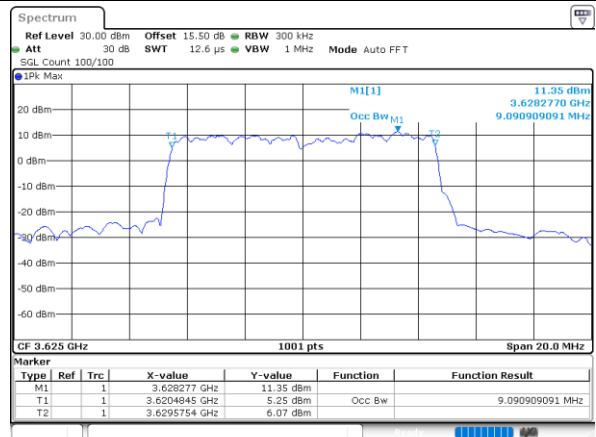

Middle Channel / 20MHz / 16QAM

Date: 12.NOV.2022 15:44:13

Highest Channel / 20MHz / QPSK

Date: 12.NOV.2022 15:45:23

Highest Channel / 20MHz / 16QAM

Date: 12.NOV.2022 15:45:47

LTE Band 48

Lowest Channel / 5MHz / 64QAM

Date: 12.NOV.2022 15:47:00

Lowest Channel / 10MHz / 64QAM

Date: 12.NOV.2022 15:48:55

Middle Channel / 5MHz / 64QAM

Date: 12.NOV.2022 15:47:38

Middle Channel / 10MHz / 64QAM

Date: 12.NOV.2022 15:49:33

Highest Channel / 5MHz / 64QAM

Date: 12.NOV.2022 15:48:16

Highest Channel / 10MHz / 64QAM

Date: 12.NOV.2022 15:50:11

LTE Band 48

Lowest Channel / 15MHz / 64QAM

Date: 12.NOV.2022 15:50:50

Lowest Channel / 20MHz / 64QAM

Date: 12.NOV.2022 15:52:45