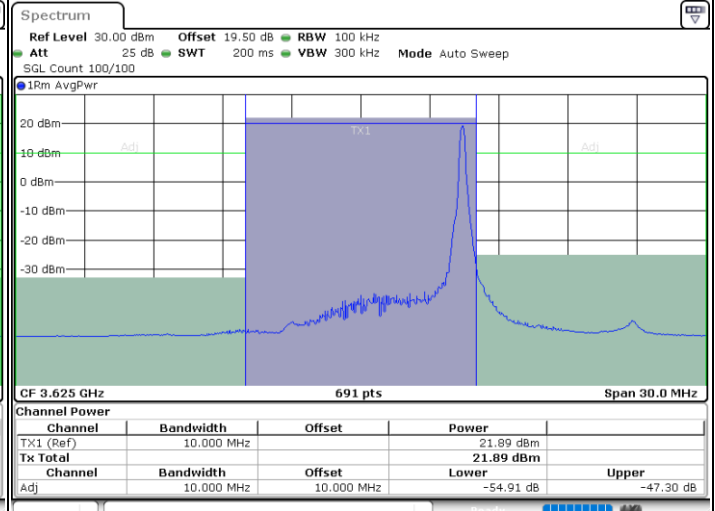

LTE Band 48 / 10MHz

64QAM

MiddleChannel / 1RB0

Middle Channel / 1RBmax

Date: 23.NOV.2022 13:07:35

Date: 23.NOV.2022 13:19:47

Middle Channel / FullRB

N/A

Date: 23.NOV.2022 13:13:41

**LTE Band 48 / 10MHz**

**64QAM**

**Highest Channel / 1RB0**

**Highest Channel / 1RBmax**

**Highest Channel / FullIRB**

**N/A**

LTE Band 48 / 15MHz