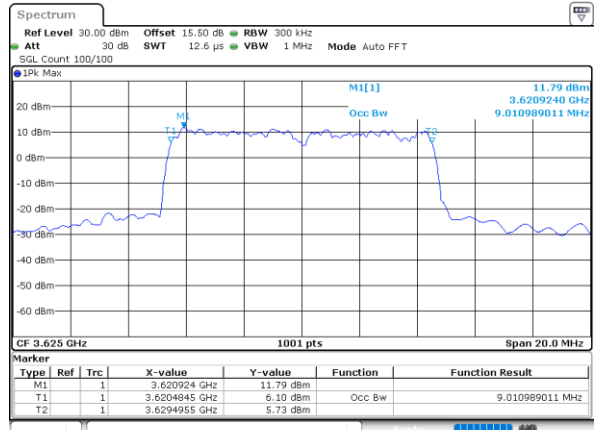

Date: 12.NOV.2022 15:29:54

Highest Channel / 5MHz / QPSK

Date: 12.NOV.2022 15:31:05

Highest Channel / 5MHz / 16QAM

Date: 12.NOV.2022 15:31:30

LTE Band 48

Lowest Channel / 10MHz / QPSK

Date: 12.NOV.2022 15:32:43

Lowest Channel / 10MHz / 16QAM

Date: 12.NOV.2022 15:33:07

Middle Channel / 10MHz / QPSK

Date: 12.NOV.2022 15:34:20

Middle Channel / 10MHz / 16QAM

Date: 12.NOV.2022 15:34:43

Highest Channel / 10MHz / QPSK

Date: 12.NOV.2022 15:35:54

Highest Channel / 10MHz / 16QAM

Date: 12.NOV.2022 15:36:18

LTE Band 48

Lowest Channel / 15MHz / QPSK

Lowest Channel / 15MHz / 16QAM

Middle Channel / 15MHz / QPSK

Middle Channel / 15MHz / 16QAM

Highest Channel / 15MHz / QPSK