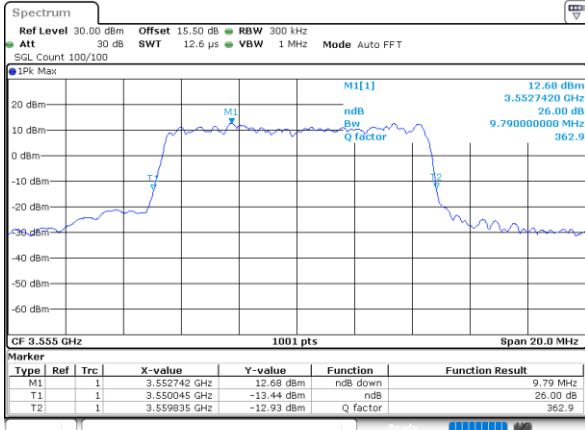

Date: 12.NOV.2022 15:30:41

Highest Channel / 5MHz / QPSK

Date: 12.NOV.2022 15:31:54

Highest Channel / 5MHz / 16QAM

Date: 12.NOV.2022 15:32:19

LTE Band 48

Lowest Channel / 10MHz / QPSK

Date: 12.NOV.2022 15:33:31