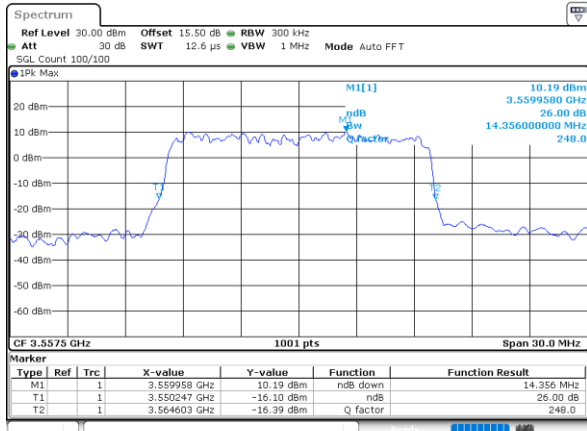

LTE Band 48

Lowest Channel / 15MHz / 64QAM

Date: 12.NOV.2022 15:51:04