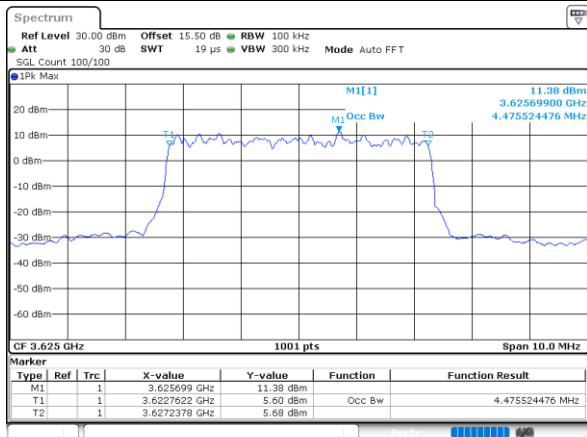

Middle Channel / 5MHz / 64QAM

Date: 12.NOV.2022 15:47:38