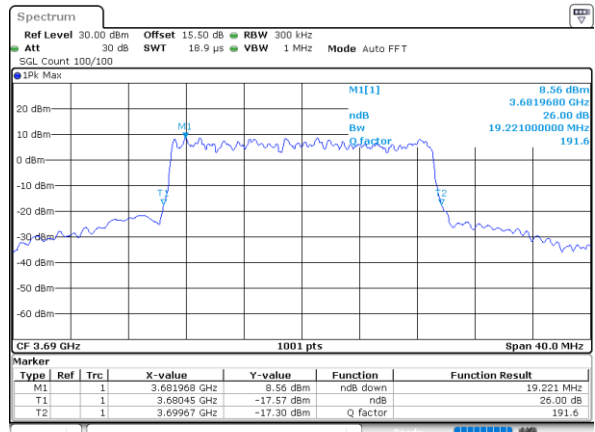

Highest Channel / 20MHz / QPSK

Date: 12.NOV.2022 15:46:11

Highest Channel / 20MHz / 16QAM

Date: 12.NOV.2022 15:46:35

LTE Band 48

Lowest Channel / 5MHz / 64QAM

Date: 12.NOV.2022 15:47:14

Lowest Channel / 10MHz / 64QAM