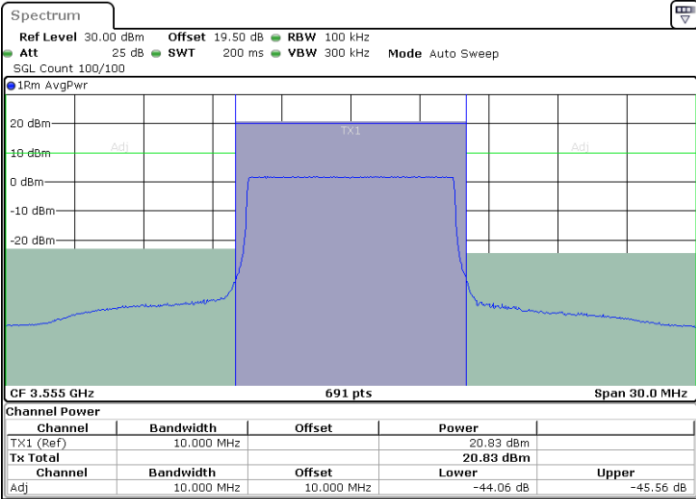

Date: 23.NOV.2022 12:08:08

**LTE Band 48 / 5MHz**

**64QAM**

**Highest Channel / 1RB0**

**Highest Channel / 1RBmax**

**Highest Channel / FullIRB**

**N/A**

LTE Band 48 / 10MHz

64QAM

Lowest Channel / 1RB0

Lowest Channel / 1RBmax

Date: 23.NOV.2022 13:04:13

Date: 23.NOV.2022 13:16:25

Lowest Channel / FullIRB

N/A

Date: 23.NOV.2022 13:10:19