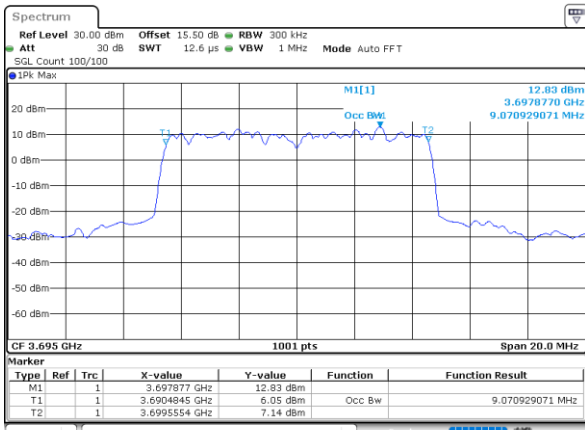

Date: 12.NOV.2022 15:29:54

Highest Channel / 5MHz / QPSK

Date: 12.NOV.2022 15:31:05

Highest Channel / 5MHz / 16QAM

Date: 12.NOV.2022 15:31:30

LTE Band 48

Lowest Channel / 10MHz / QPSK

Date: 12.NOV.2022 15:32:43

Lowest Channel / 10MHz / 16QAM

Date: 12.NOV.2022 15:33:07

Middle Channel / 10MHz / QPSK

Date: 12.NOV.2022 15:34:20

Middle Channel / 10MHz / 16QAM

Date: 12.NOV.2022 15:34:43

Highest Channel / 10MHz / QPSK

Date: 12.NOV.2022 15:35:54

Highest Channel / 10MHz / 16QAM

Date: 12.NOV.2022 15:36:18

LTE Band 48

Lowest Channel / 15MHz / QPSK

Lowest Channel / 15MHz / 16QAM

Middle Channel / 15MHz / QPSK

Middle Channel / 15MHz / 16QAM

Highest Channel / 15MHz / QPSK