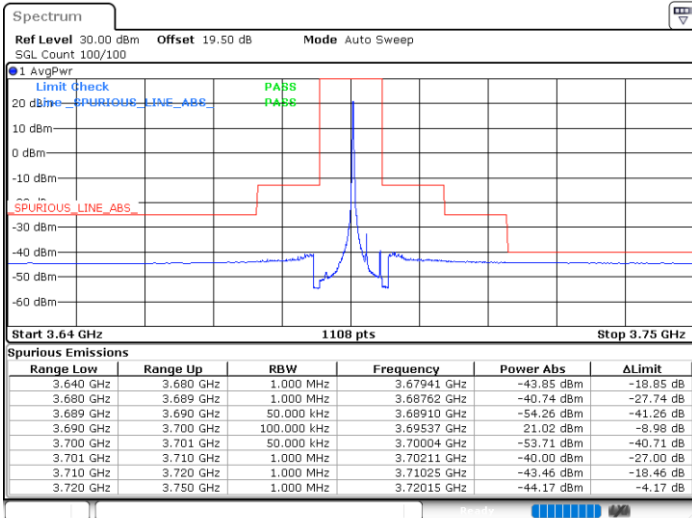

#### N/A

LTE Band 48 / 5MHz

QPSK

Middle Channel / 1RB0

Middle Channel / 1RBmax

Date: 8.NOV.2022 13:33:17

Date: 8.NOV.2022 13:53:22

Middle Channel / FullIRB

N/A

Date: 8.NOV.2022 13:43:19

LTE Band 48 / 5MHz

QPSK

Highest Channel / 1RB0

Highest Channel / 1RBmax

Date: 8.NOV.2022 13:34:24

Date: 8.NOV.2022 13:54:28

Highest Channel / FullIRB

N/A

Date: 8.NOV.2022 13:44:26

LTE Band 48 / 10MHz

QPSK

Lowest Channel / 1RB0

Lowest Channel / 1RBmax

Date: 8.NOV.2022 14:14:56