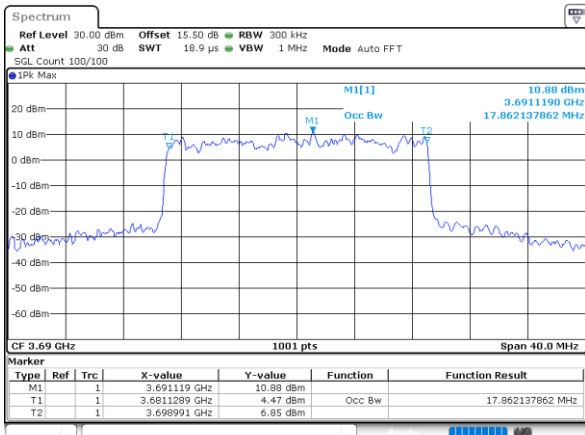

Highest Channel / 10MHz / 16QAM

Date: 12.NOV.2022 15:36:18

LTE Band 48

Lowest Channel / 15MHz / QPSK

Lowest Channel / 15MHz / 16QAM

Middle Channel / 15MHz / QPSK

Middle Channel / 15MHz / 16QAM

Highest Channel / 15MHz / QPSK

Highest Channel / 15MHz / 16QAM

LTE Band 48

Lowest Channel / 20MHz / QPSK

Date: 12.NOV.2022 15:42:15

Lowest Channel / 20MHz / 16QAM

Date: 12.NOV.2022 15:42:39

Middle Channel / 20MHz / QPSK

Date: 12.NOV.2022 15:43:50

Middle Channel / 20MHz / 16QAM

Date: 12.NOV.2022 15:44:13

Highest Channel / 20MHz / QPSK

Date: 12.NOV.2022 15:45:23

Highest Channel / 20MHz / 16QAM

Date: 12.NOV.2022 15:45:47

LTE Band 48

Lowest Channel / 5MHz / 64QAM