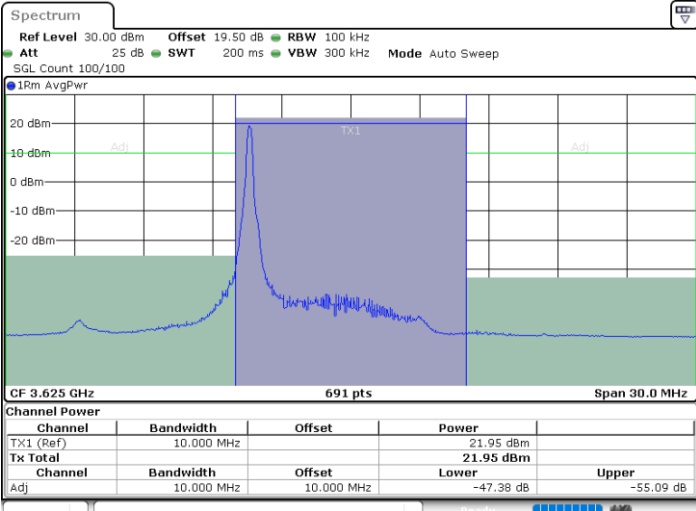

LTE Band 48 / 10MHz

64QAM

MiddleChannel / 1RB0

Middle Channel / 1RBmax

Date: 23.NOV.2022 13:07:35