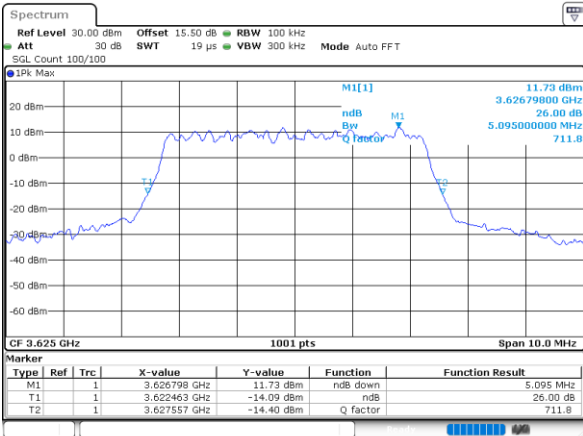

Mode	LTE Band 48 : 26dB BW(MHz)							
BW	5MHz		10MHz		15MHz		20MHz	
Mod.	64QAM		64QAM		64QAM		64QAM	
Lowest CH	4.81	-	9.77	-	14.36	-	19.26	-
Middle CH	4.93	-	9.99	-	14.54	-	18.62	-
Highest CH	5.14	-	9.91	-	14.36	-	18.70	-

LTE Band 48

Lowest Channel / 5MHz / QPSK

Date: 12.NOV.2022 15:28:43

Lowest Channel / 5MHz / 16QAM

Date: 12.NOV.2022 15:29:07

Middle Channel / 5MHz / QPSK

Date: 12.NOV.2022 15:30:18

Middle Channel / 5MHz / 16QAM

Date: 12.NOV.2022 15:30:41

Highest Channel / 5MHz / QPSK

Date: 12.NOV.2022 15:31:54

Highest Channel / 5MHz / 16QAM

Date: 12.NOV.2022 15:32:19

LTE Band 48

Lowest Channel / 10MHz / QPSK

Date: 12.NOV.2022 15:33:31