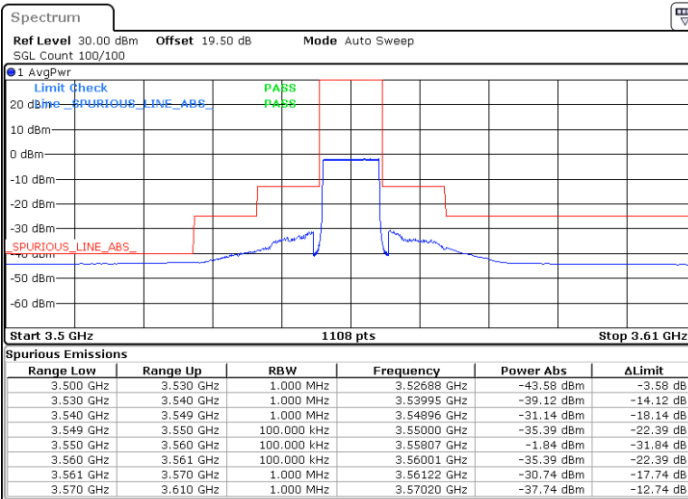

N/A

Date: 8.NOV.2022 13:43:19

LTE Band 48 / 5MHz

QPSK

Highest Channel / 1RB0

Highest Channel / 1RBmax

Date: 8.NOV.2022 13:34:24

Date: 8.NOV.2022 13:54:28

Highest Channel / FullIRB

N/A

Date: 8.NOV.2022 13:44:26

LTE Band 48 / 10MHz

QPSK

Lowest Channel / 1RB0

Lowest Channel / 1RBmax

Date: 8.NOV.2022 14:14:56

Date: 8.NOV.2022 14:35:04

Lowest Channel / FullRB

N/A

Date: 8.NOV.2022 14:25:00

LTE Band 48 / 10MHz

QPSK

MiddleChannel / 1RB0

Middle Channel / 1RBmax