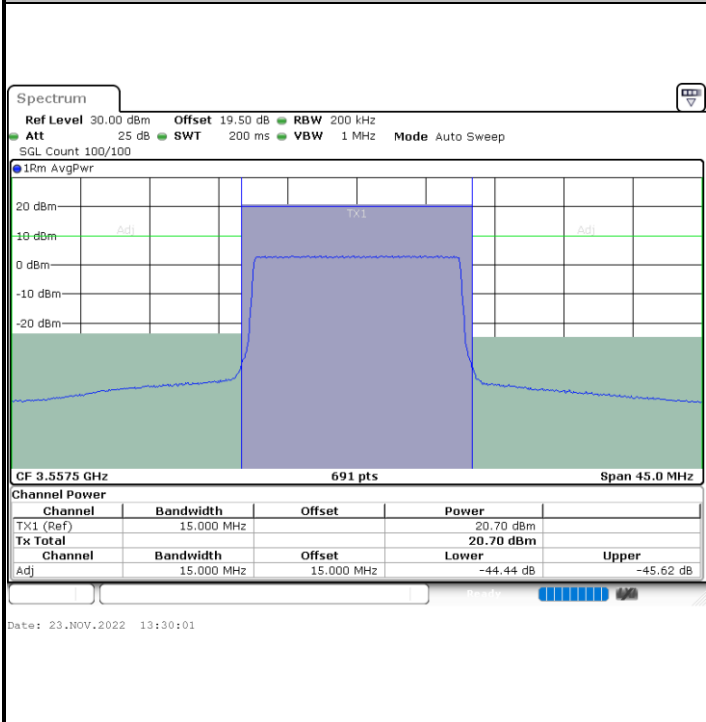

Date: 23.NOV.2022 13:13:41

**LTE Band 48 / 10MHz**

**64QAM**

**Highest Channel / 1RB0**

**Highest Channel / 1RBmax**

**Highest Channel / FullIRB**

**N/A**

LTE Band 48 / 15MHz

64QAM

Lowest Channel / 1RB0

Lowest Channel / 1RBmax

Lowest Channel / FullIRB

N/A

**LTE Band 48 / 15MHz**

**64QAM**

**Middle Channel / 1RB0**

**Middle Channel / 1RBmax**

**Middle Channel / FullRB**

**N/A**

**LTE Band 48 / 15MHz**

**64QAM**

**Highest Channel / 1RB0**

**Highest Channel / 1RBmax**

**Highest Channel / FullIRB**