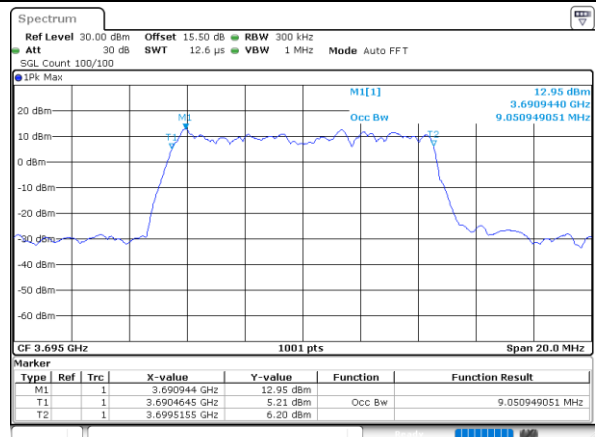

Middle Channel / 20MHz / 16QAM

Date: 12.NOV.2022 15:44:13

Highest Channel / 20MHz / QPSK

Date: 12.NOV.2022 15:45:23

Highest Channel / 20MHz / 16QAM

Date: 12.NOV.2022 15:45:47

LTE Band 48

Lowest Channel / 5MHz / 64QAM

Date: 12.NOV.2022 15:47:00

Lowest Channel / 10MHz / 64QAM

Date: 12.NOV.2022 15:48:55

Middle Channel / 5MHz / 64QAM

Date: 12.NOV.2022 15:47:38

Middle Channel / 10MHz / 64QAM

Date: 12.NOV.2022 15:49:33

Highest Channel / 5MHz / 64QAM

Date: 12.NOV.2022 15:48:16

Highest Channel / 10MHz / 64QAM

Date: 12.NOV.2022 15:50:11

LTE Band 48

Lowest Channel / 15MHz / 64QAM

Date: 12.NOV.2022 15:50:50

Lowest Channel / 20MHz / 64QAM

Date: 12.NOV.2022 15:52:45