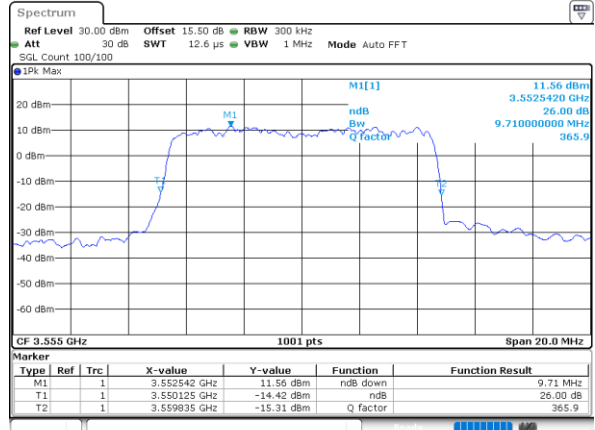

Lowest Channel / 10MHz / 16QAM

Date: 12.NOV.2022 15:33:56