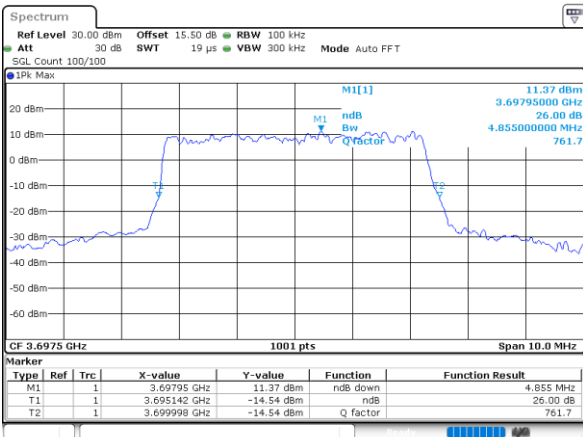

Mode	LTE Band 48 : 26dB BW(MHz)							
BW	5MHz		10MHz		15MHz		20MHz	
Mod.	64QAM		64QAM		64QAM		64QAM	
Lowest CH	4.81	-	9.77	-	14.36	-	19.26	-
Middle CH	4.93	-	9.99	-	14.54	-	18.62	-
Highest CH	5.14	-	9.91	-	14.36	-	18.70	-

LTE Band 48

Lowest Channel / 5MHz / QPSK

Date: 12.NOV.2022 15:28:43

Lowest Channel / 5MHz / 16QAM

Date: 12.NOV.2022 15:29:07

Middle Channel / 5MHz / QPSK

Date: 12.NOV.2022 15:30:18

Middle Channel / 5MHz / 16QAM

Date: 12.NOV.2022 15:30:41

Highest Channel / 5MHz / QPSK

Date: 12.NOV.2022 15:31:54

Highest Channel / 5MHz / 16QAM

Date: 12.NOV.2022 15:32:19

LTE Band 48

Lowest Channel / 10MHz / QPSK

Date: 12.NOV.2022 15:33:31