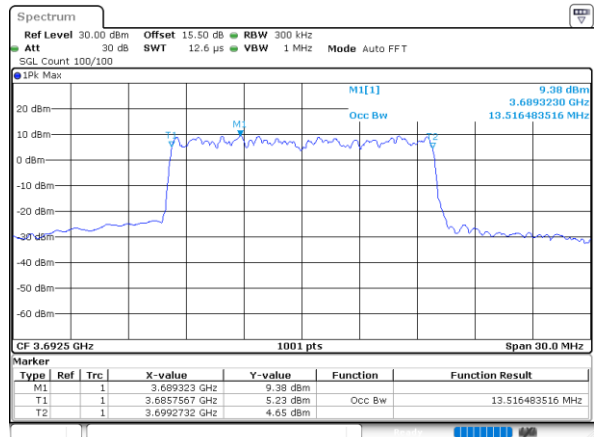

Highest Channel / 10MHz / 16QAM

Date: 12.NOV.2022 15:36:18

LTE Band 48

Lowest Channel / 15MHz / QPSK

Lowest Channel / 15MHz / 16QAM

Middle Channel / 15MHz / QPSK

Middle Channel / 15MHz / 16QAM

Highest Channel / 15MHz / QPSK

Highest Channel / 15MHz / 16QAM

LTE Band 48

Lowest Channel / 20MHz / QPSK

Date: 12.NOV.2022 15:42:15

Lowest Channel / 20MHz / 16QAM

Date: 12.NOV.2022 15:42:39

Middle Channel / 20MHz / QPSK

Date: 12.NOV.2022 15:43:50