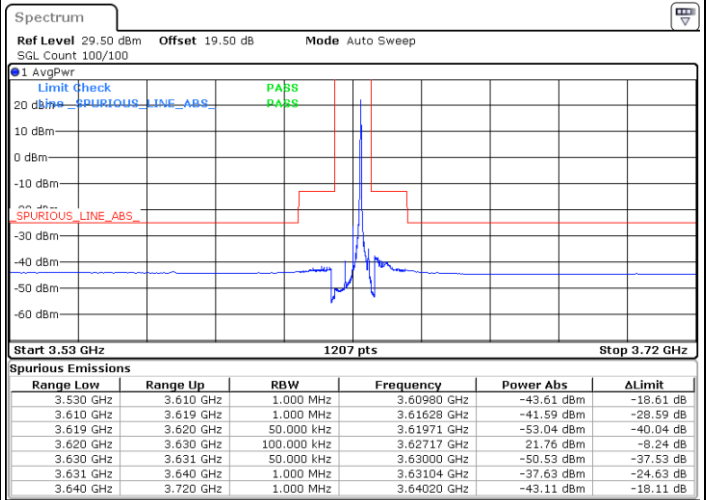

#### Lowest Channel / FullRB

#### N/A

LTE Band 48 / 5MHz

QPSK

Middle Channel / 1RB0

Middle Channel / 1RBmax

Date: 8.NOV.2022 13:33:17

Date: 8.NOV.2022 13:53:22

Middle Channel / FullIRB

N/A

Date: 8.NOV.2022 13:43:19

LTE Band 48 / 5MHz

QPSK

Highest Channel / 1RB0

Highest Channel / 1RBmax

Date: 8.NOV.2022 13:34:24

Date: 8.NOV.2022 13:54:28

Highest Channel / FullIRB

N/A

Date: 8.NOV.2022 13:44:26

LTE Band 48 / 10MHz

QPSK

Lowest Channel / 1RB0

Lowest Channel / 1RBmax

Date: 8.NOV.2022 14:14:56