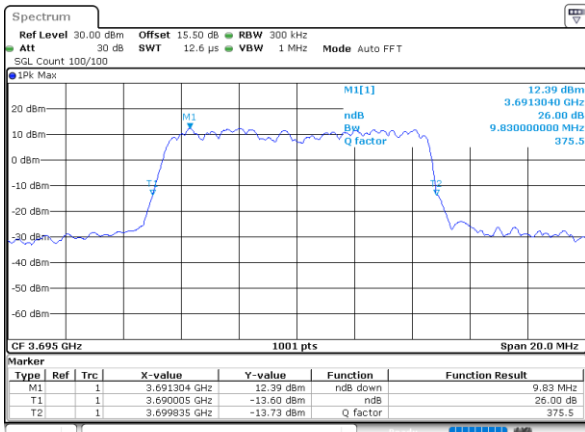

Date: 12.NOV.2022 15:30:41

Highest Channel / 5MHz / QPSK

Date: 12.NOV.2022 15:31:54

Highest Channel / 5MHz / 16QAM

Date: 12.NOV.2022 15:32:19

LTE Band 48

Lowest Channel / 10MHz / QPSK

Date: 12.NOV.2022 15:33:31

Lowest Channel / 10MHz / 16QAM

Date: 12.NOV.2022 15:33:56

Middle Channel / 10MHz / QPSK

Date: 12.NOV.2022 15:35:06

Middle Channel / 10MHz / 16QAM

Date: 12.NOV.2022 15:35:30

Highest Channel / 10MHz / QPSK

Date: 12.NOV.2022 15:36:42

Highest Channel / 10MHz / 16QAM

Date: 12.NOV.2022 15:37:05

LTE Band 48

Lowest Channel / 15MHz / QPSK

Date: 12.NOV.2022 15:38:18

Lowest Channel / 15MHz / 16QAM

Date: 12.NOV.2022 15:38:41

Middle Channel / 15MHz / QPSK