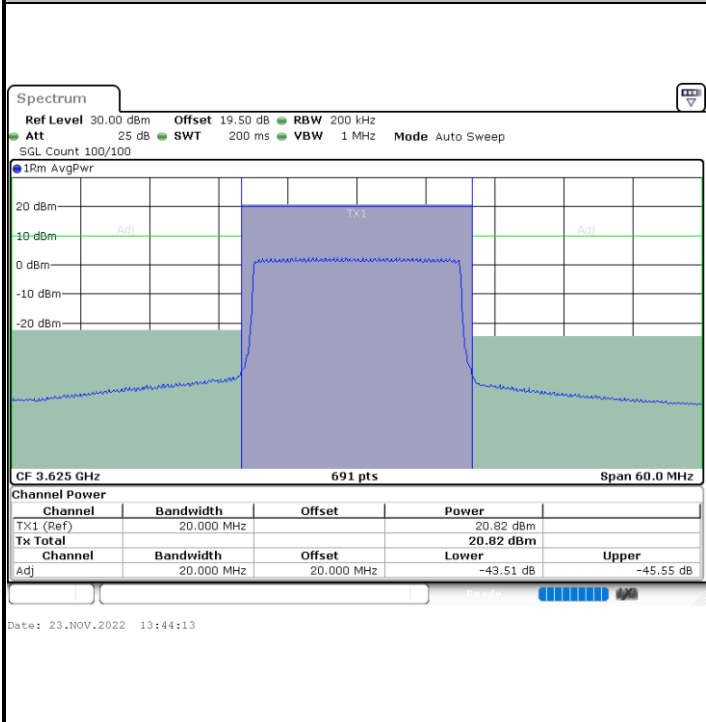

N/A

Date: 23.NOV.2022 13:40:55

LTE Band 48 / 20MHz

64QAM

Middle Channel / 1RB0

Middle Channel / 1RBmax

Middle Channel / FullRB

N/A

LTE Band 48 / 20MHz

64QAM

Highest Channel / 1RB0

Highest Channel / 1RBmax

Date: 23.NOV.2022 13:50:49

Date: 23.NOV.2022 13:56:47

Highest Channel / FullIRB

N/A