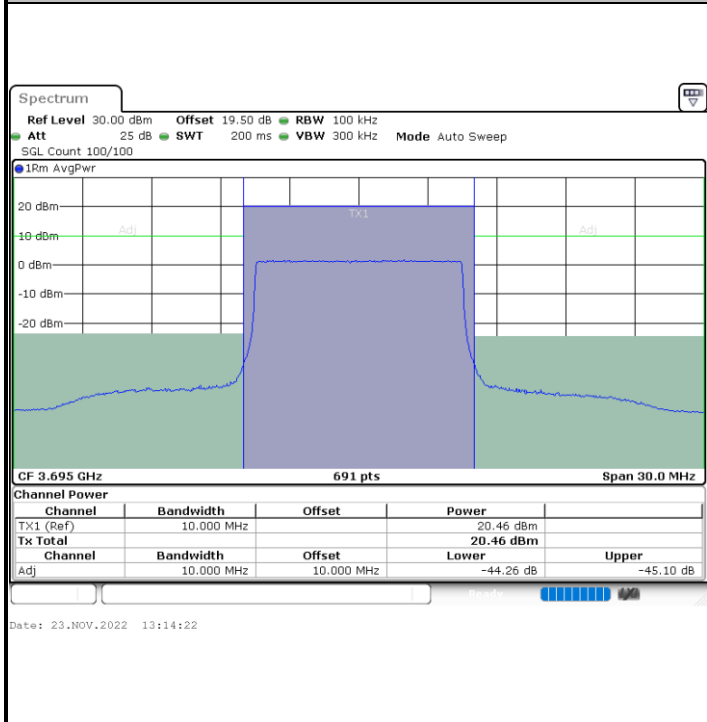

Date: 23.NOV.2022 13:13:41

**LTE Band 48 / 10MHz**

**64QAM**

**Highest Channel / 1RB0**

**Highest Channel / 1RBmax**

**Highest Channel / FullIRB**

**N/A**

LTE Band 48 / 15MHz

64QAM

Lowest Channel / 1RB0

Lowest Channel / 1RBmax

Lowest Channel / FullIRB

N/A

**LTE Band 48 / 15MHz**

**64QAM**

**Middle Channel / 1RB0**

**Middle Channel / 1RBmax**

**Middle Channel / FullRB**

**N/A**

**LTE Band 48 / 15MHz**

**64QAM**

**Highest Channel / 1RB0**

**Highest Channel / 1RBmax**

**Highest Channel / FullIRB**