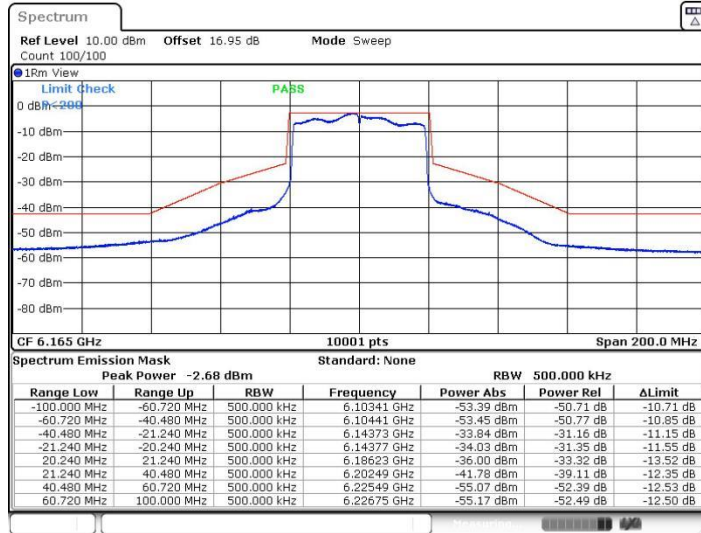

11AX40MIMO\_Ant5\_5965

Date: 12.NOV.2022 20:59:24

11AX40MIMO\_Ant4\_5965

Date: 12.NOV.2022 21:00:39

11AX40MIMO\_Ant5\_6165

Date: 12.NOV.2022 21:01:57

11AX40MIMO\_Ant4\_6165

Date: 12.NOV.2022 21:03:17