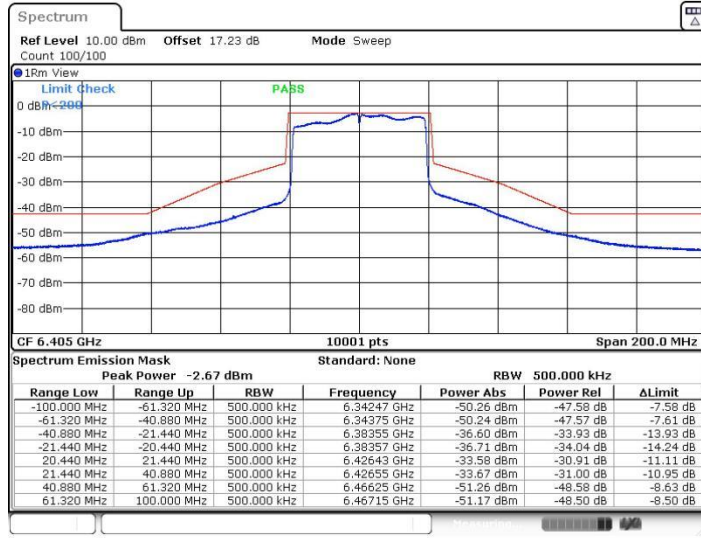

11AX40MIMO_Ant4_6405

Date: 12.NOV.2022 21:05:52