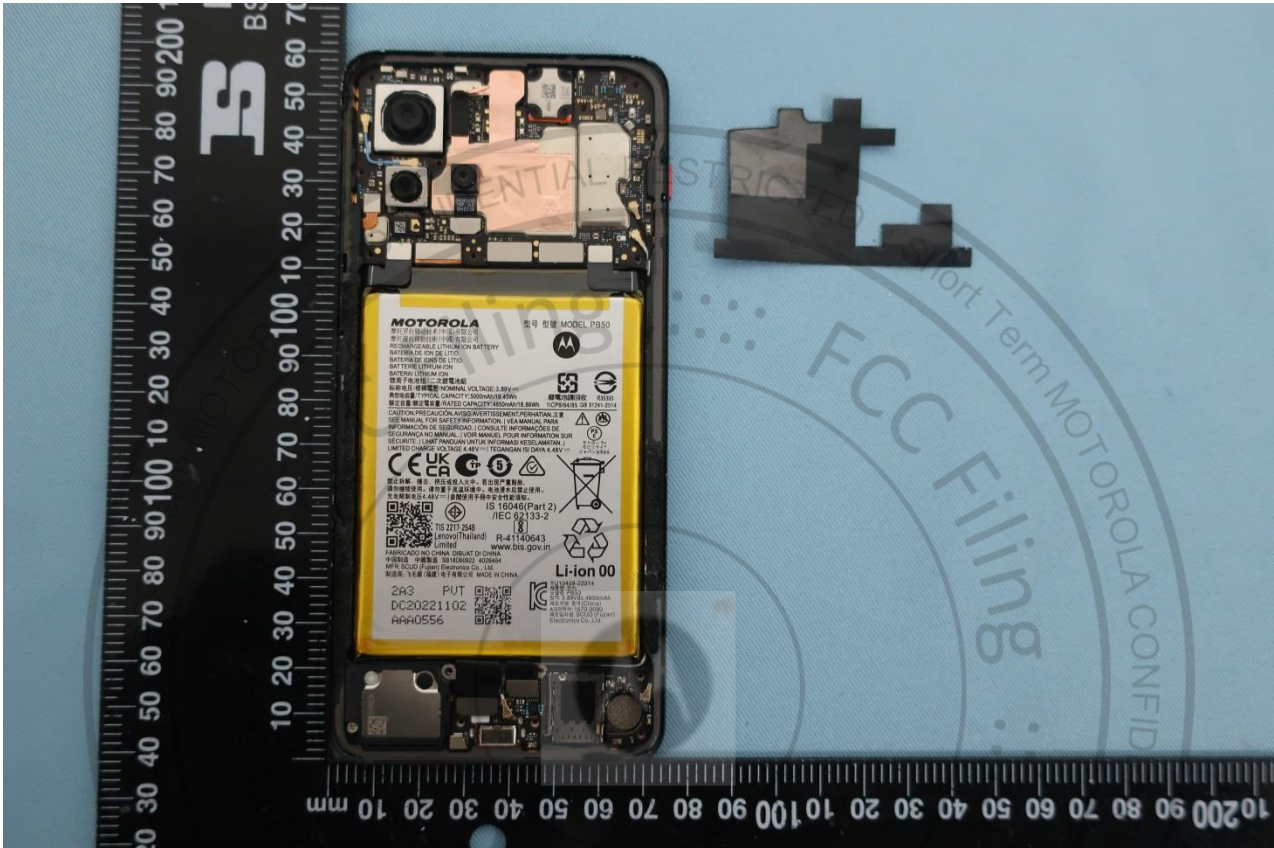

3. Internal Photograph of EUT

Brand Name: Motorola / Model Name: XT2309-3

Brand Name: Motorola / Model Name: XT2309-3

Brand Name: Motorola / Model Name: XT2309-3

Brand Name: Motorola / Model Name: XT2309-3

Brand Name: Motorola / Model Name: XT2309-3

Brand Name: Motorola / Model Name: XT2309-3

Brand Name: Motorola / Model Name: XT2309-3

Brand Name: Motorola / Model Name: XT2309-3

Brand Name: Motorola / Model Name: XT2309-3