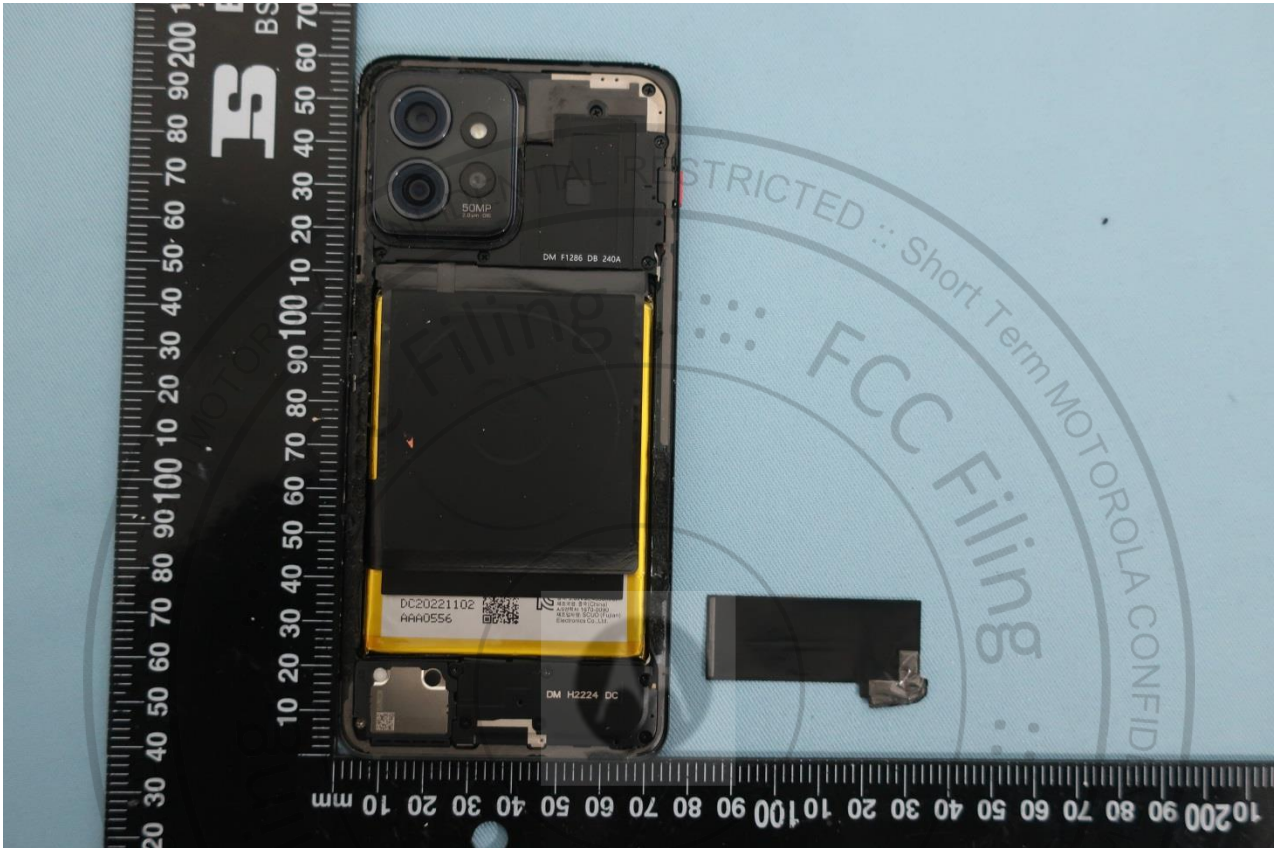

3. Internal Photograph of EUT

Brand Name: Motorola / Model Name: XT2309-3

Brand Name: Motorola / Model Name: XT2309-3

Brand Name: Motorola / Model Name: XT2309-3

Brand Name: Motorola / Model Name: XT2309-3

Brand Name: Motorola / Model Name: XT2309-3

Brand Name: Motorola / Model Name: XT2309-3

Brand Name: Motorola / Model Name: XT2309-3

Brand Name: Motorola / Model Name: XT2309-3

Brand Name: Motorola / Model Name: XT2309-3