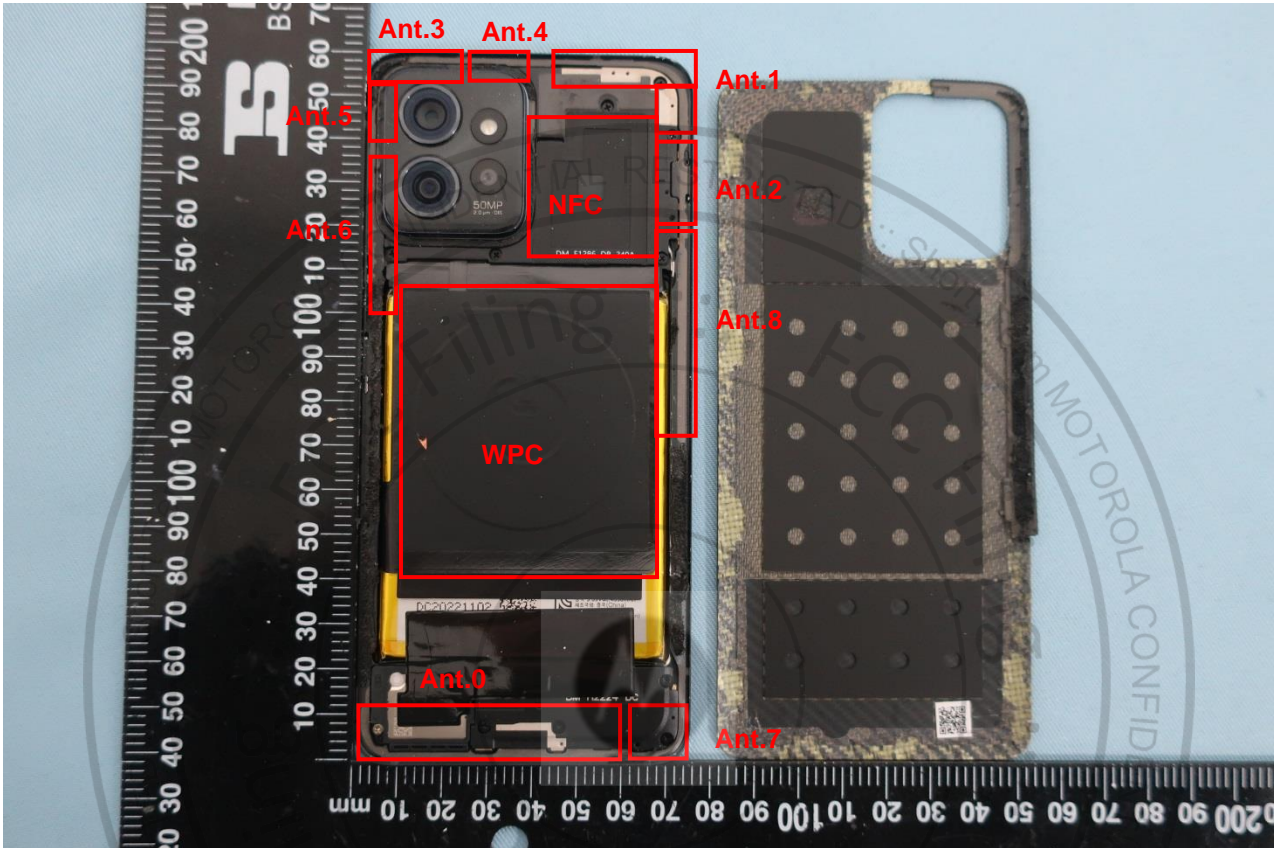

3. Internal Photograph of EUT

Brand Name: Motorola / Model Name: XT2309-3

Brand Name: Motorola / Model Name: XT2309-3

Brand Name: Motorola / Model Name: XT2309-3

Brand Name: Motorola / Model Name: XT2309-3

Brand Name: Motorola / Model Name: XT2309-3

Brand Name: Motorola / Model Name: XT2309-3

Brand Name: Motorola / Model Name: XT2309-3

Brand Name: Motorola / Model Name: XT2309-3

Brand Name: Motorola / Model Name: XT2309-3