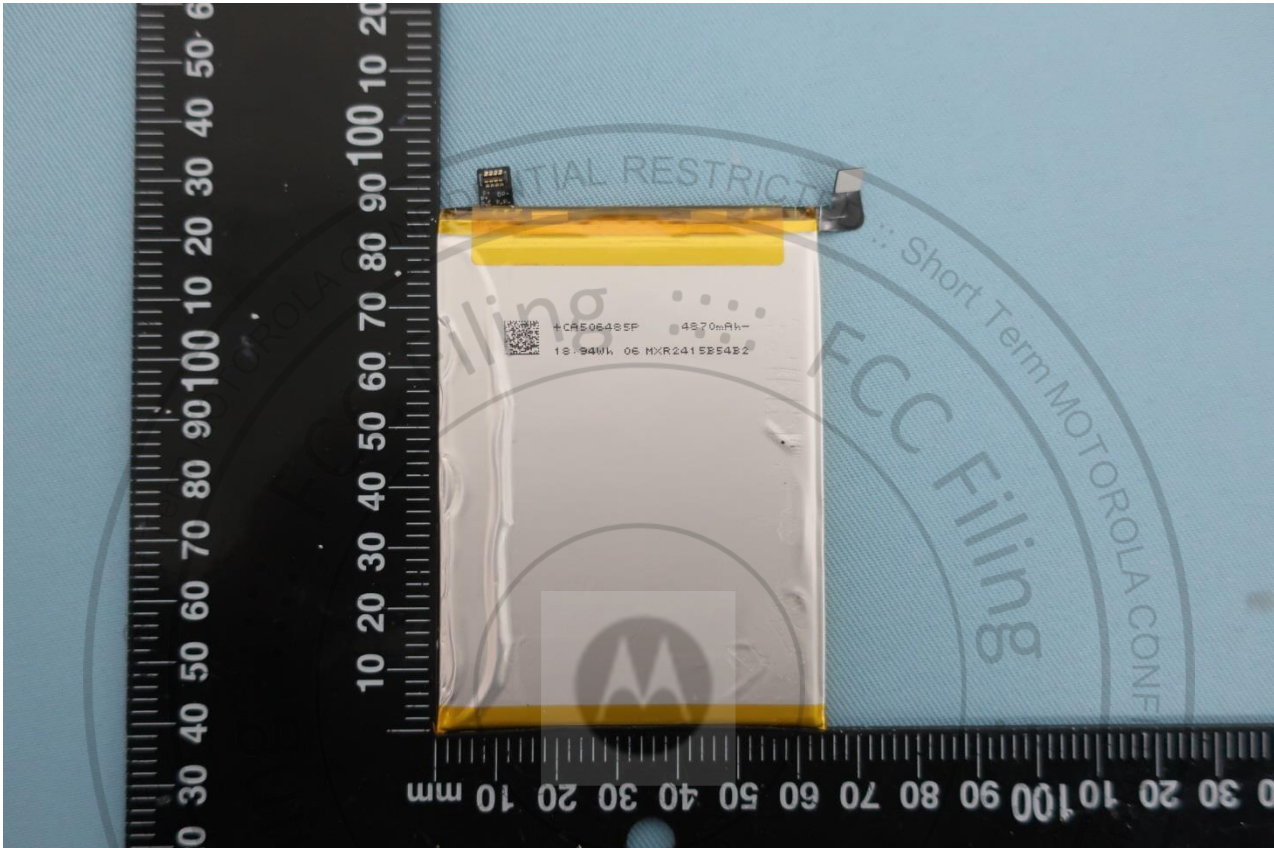

Brand Name: Motorola / Model Name: XT2309-3