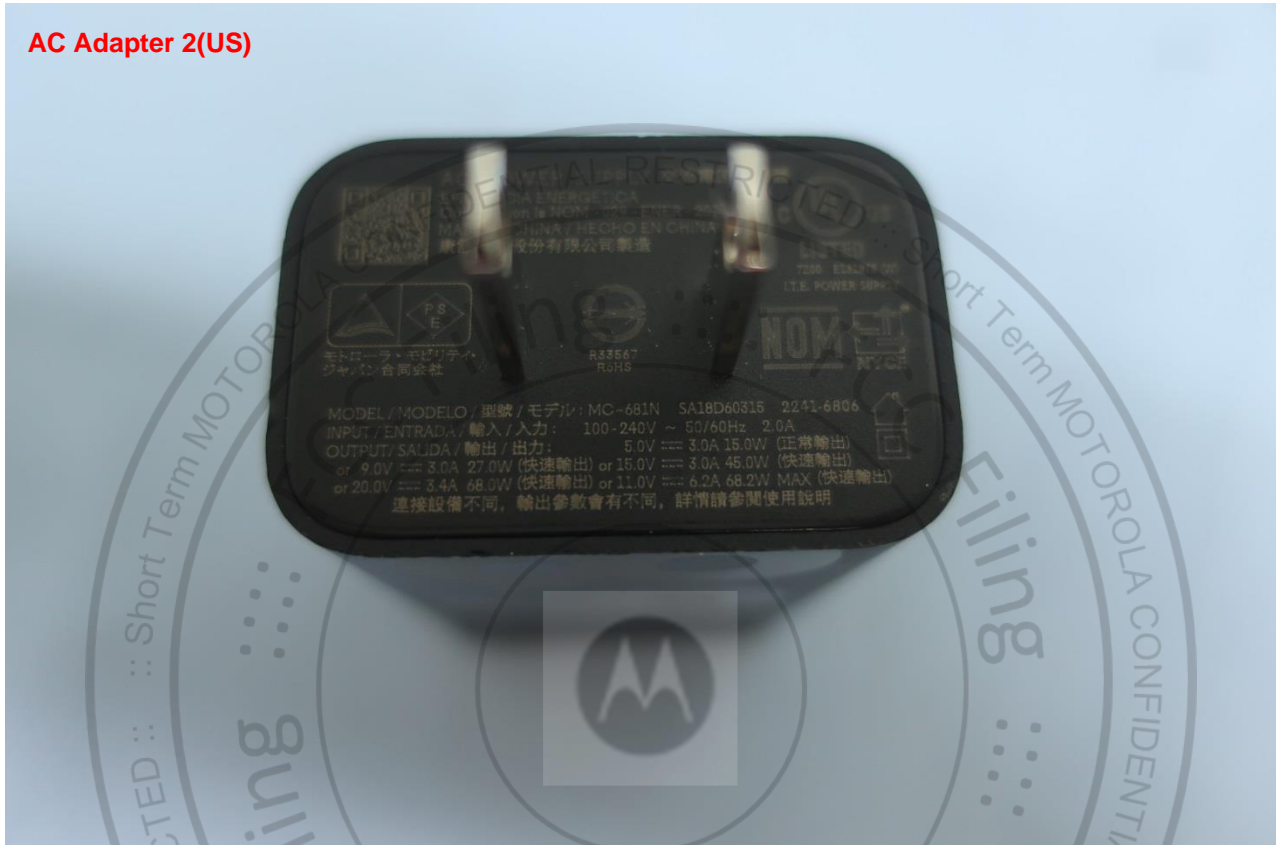

Brand Name: Motorola / Model Name: XT2309-3

AC Adapter 2(US)