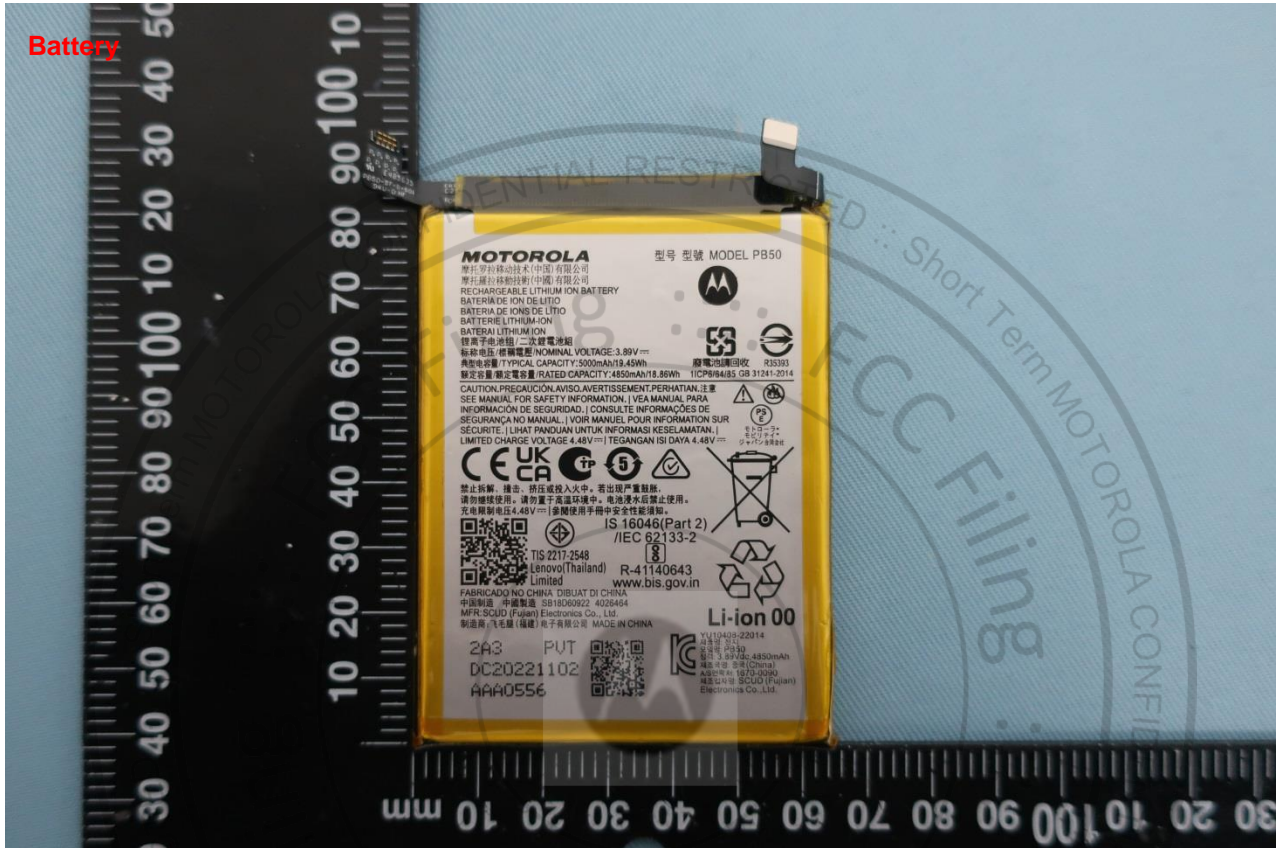

Brand Name: Motorola / Model Name: XT2309-3