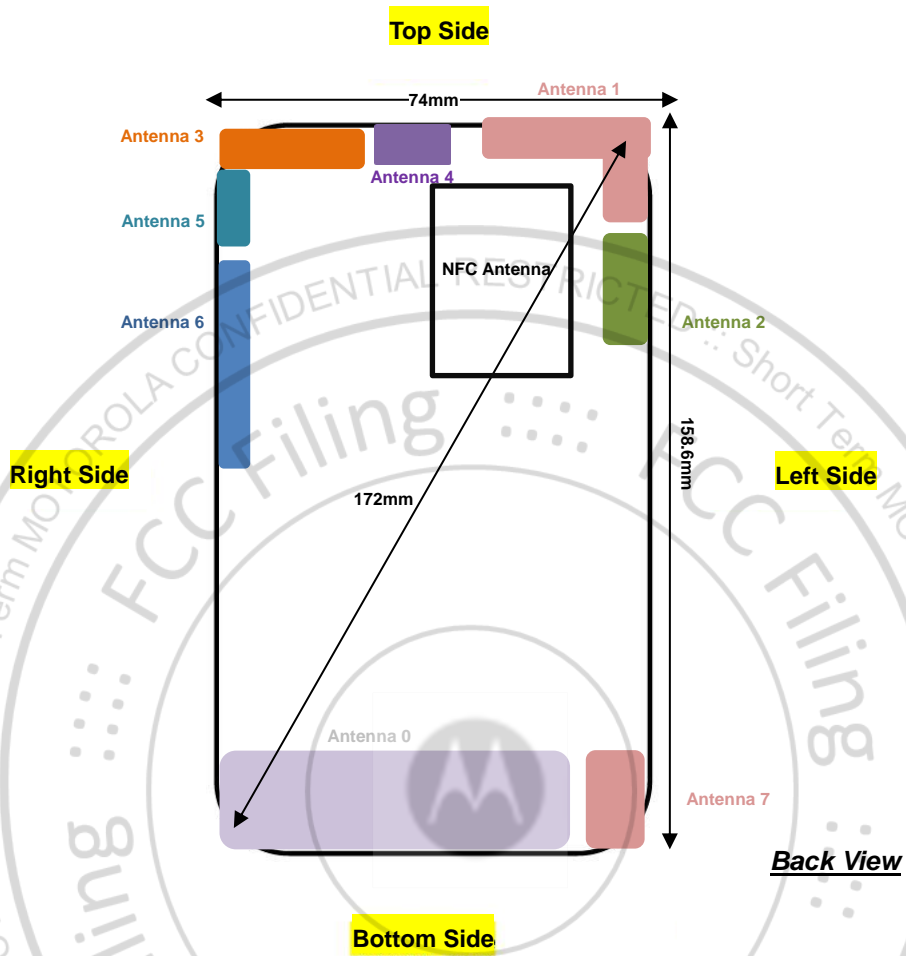

Front, Test Separation 5 mm

Back, Test Separation 5 mm

Left Side, Test Separation 5 mm

Right Side, Test Separation 5 mm

Top Side, Test Separation 5 mm

Bottom Side, Test Separation 5 mm

Body-worn Exposure Condition

Front, Test Separation 0 mm

Back, Test Separation 0 mm

Left Side, Test Separation 0 mm

Right Side, Test Separation 0 mm

Top Side, Test Separation 0 mm

Bottom Side, Test Separation 0 mm

Sensor off

Front, Test Separation 6 mm

Front, Test Separation 5 mm

Back, Test Separation 8 mm

Back, Test Separation 6 mm

Back, Test Separation 7 mm

Back, Test Separation 9 mm

Left Side, Test Separation 9 mm

Right Side, Test Separation 6 mm

Top Side, Test Separation 7 mm

Top Side, Test Separation 6 mm

Bottom Side, Test Separation 10 mm

Left Side, Test Separation 6 mm

Antenna Location

Antenna	Support Band
Antenna 0	GSM: 850/1900<TX/RX> UMTS: B2/4/5 <TX/RX> LTE: B2/4/5/7/12/13/14/26/66/71/38/41<TX/RX> NR: n2/n5/n7/n14/n66/n71/n41<TX/RX>
Antenna 1	GSM: 850/1900<TX/RX> UMTS: B2/4/5 <TX/RX> LTE: B2/4/5/7/12/13/14/26/66/71/38/41<TX/RX> NR: n2/n5/n7 /n66/n71/n41<TX/RX>
Antenna 2	LTE: B48<TX/RX> NR: n41/n48/n77/n78<TX/RX>
Antenna 3	WLAN 2.4GHz<TX/RX> Bluetooth<TX/RX>
Antenna 4	5G NR: n77/n78<TX/RX> WLAN 5GHz/6GHz<TX/RX>
Antenna 5	5G NR: n77/n78<TX/RX> WLAN 5GHz/6GHz<TX/RX>
Antenna 6	WLAN 2.4GHz<TX/RX> Bluetooth<TX/RX>
Antenna 7	5G NR: n41/n77/n78<TX/RX>
NFC Antenna	NFC<TX/RX>