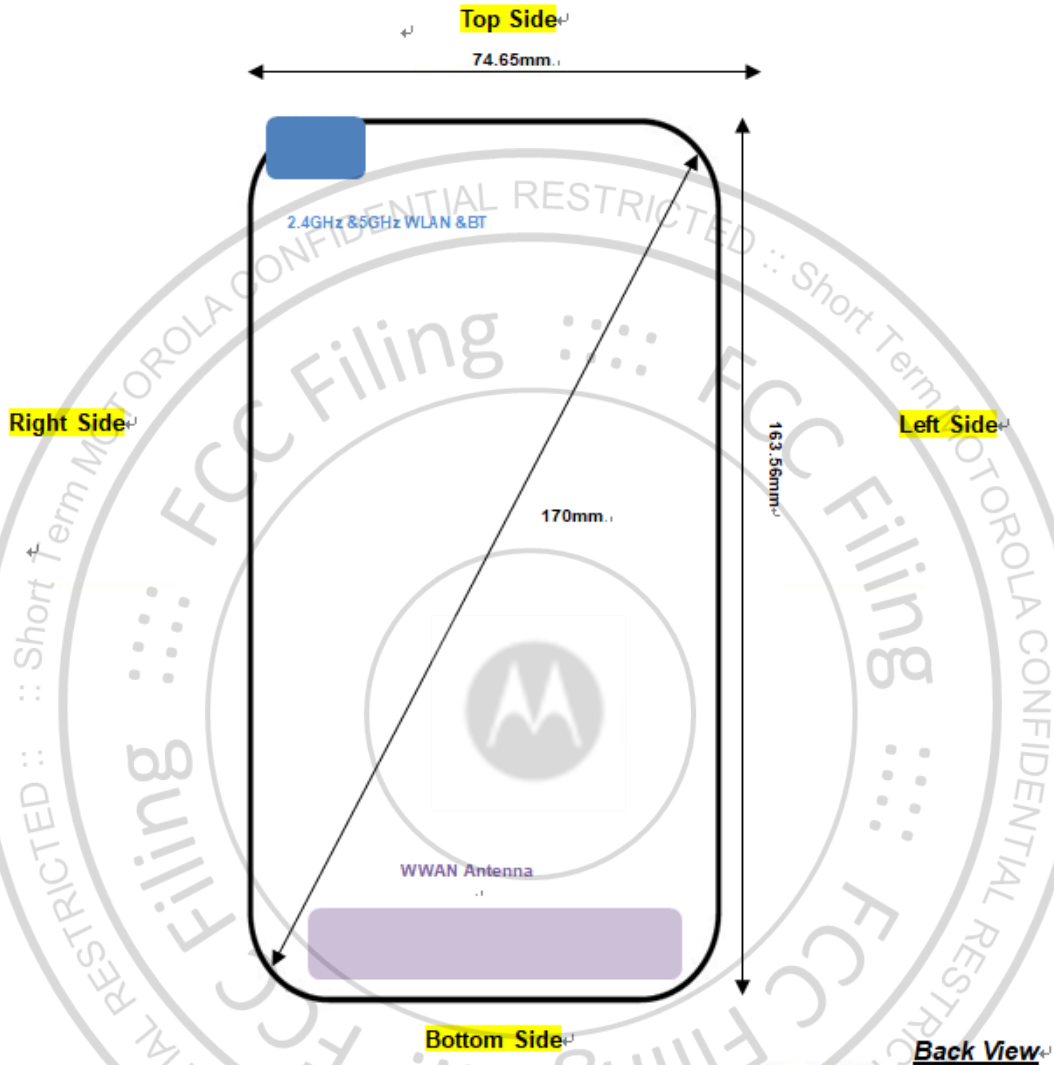

Front, Test Separation 5 mm

Back, Test Separation 5 mm

Left Side, Test Separation 5 mm

Right Side, Test Separation 5 mm

Top Side, Test Separation 5 mm

Bottom Side, Test Separation 5 mm

Body-worn Exposure Condition

Right Side, Test Separation 0 mm

Top Side, Test Separation 0 mm

Bottom Side, Test Separation 0 mm

Sensor Off <N-1>

Front, Test Separation 16 mm

Back, Test Separation 19 mm

Bottom Side, Test Separation 14 mm

Antenna Location

Antenna	Support Band
WWAN Antenna	GSM: 850 <TX/RX> WCDMA: B5 <TX/RX> LTE: B5/B7/B26/B38/B41 <TX/RX>
Bluetooth / WIFI Antenna	Bluetooth <TX/RX> WIFI 2.4G <TX/RX> WIFI 5G<TX/RX>