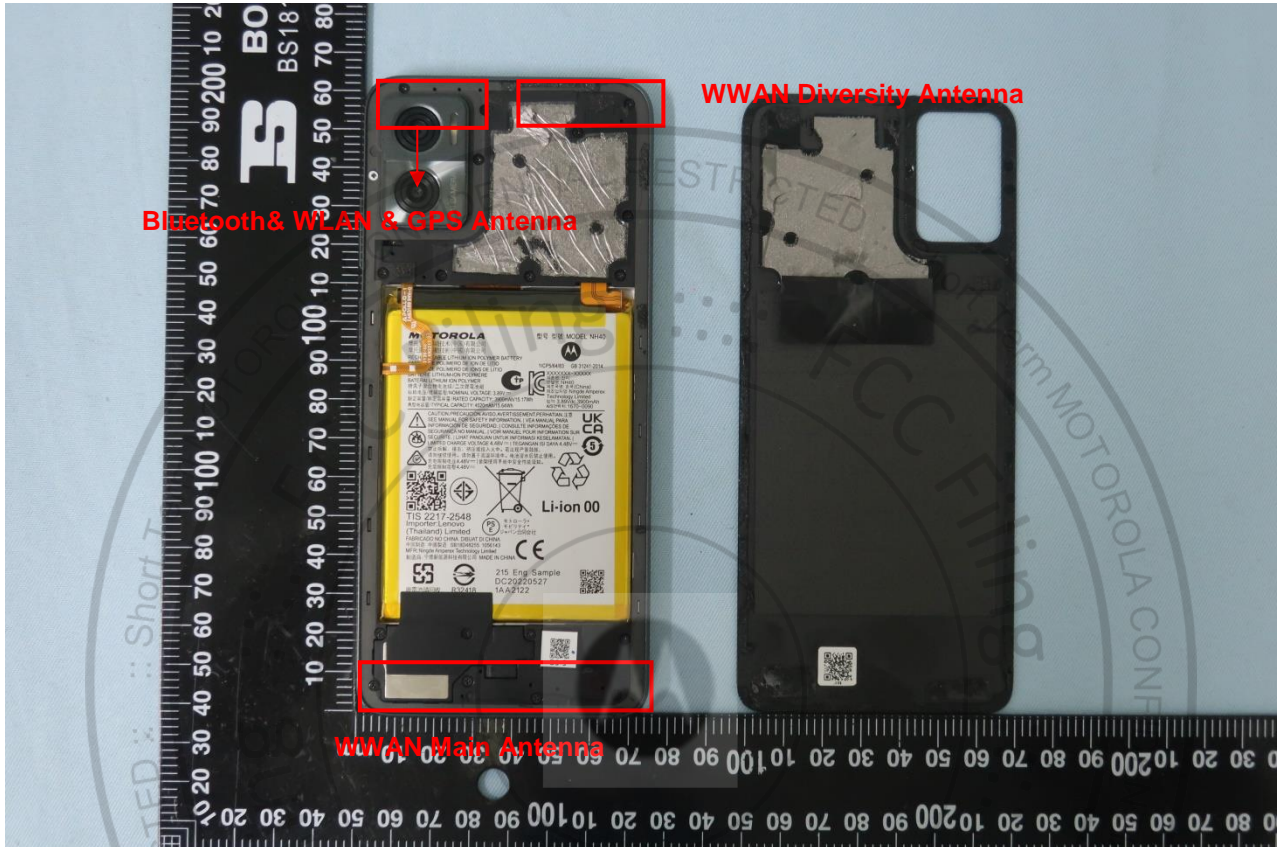

3. Internal Photograph of EUT

Brand Name: Motorola; Model Name: XT2239-20

Brand Name: Motorola; Model Name: XT2239-20

Brand Name: Motorola; Model Name: XT2239-20

Brand Name: Motorola; Model Name: XT2239-20

Brand Name: Motorola; Model Name: XT2239-20

Brand Name: Motorola; Model Name: XT2239-20

Brand Name: Motorola; Model Name: XT2239-20

Brand Name: Motorola; Model Name: XT2239-20

Brand Name: Motorola; Model Name: XT2239-20