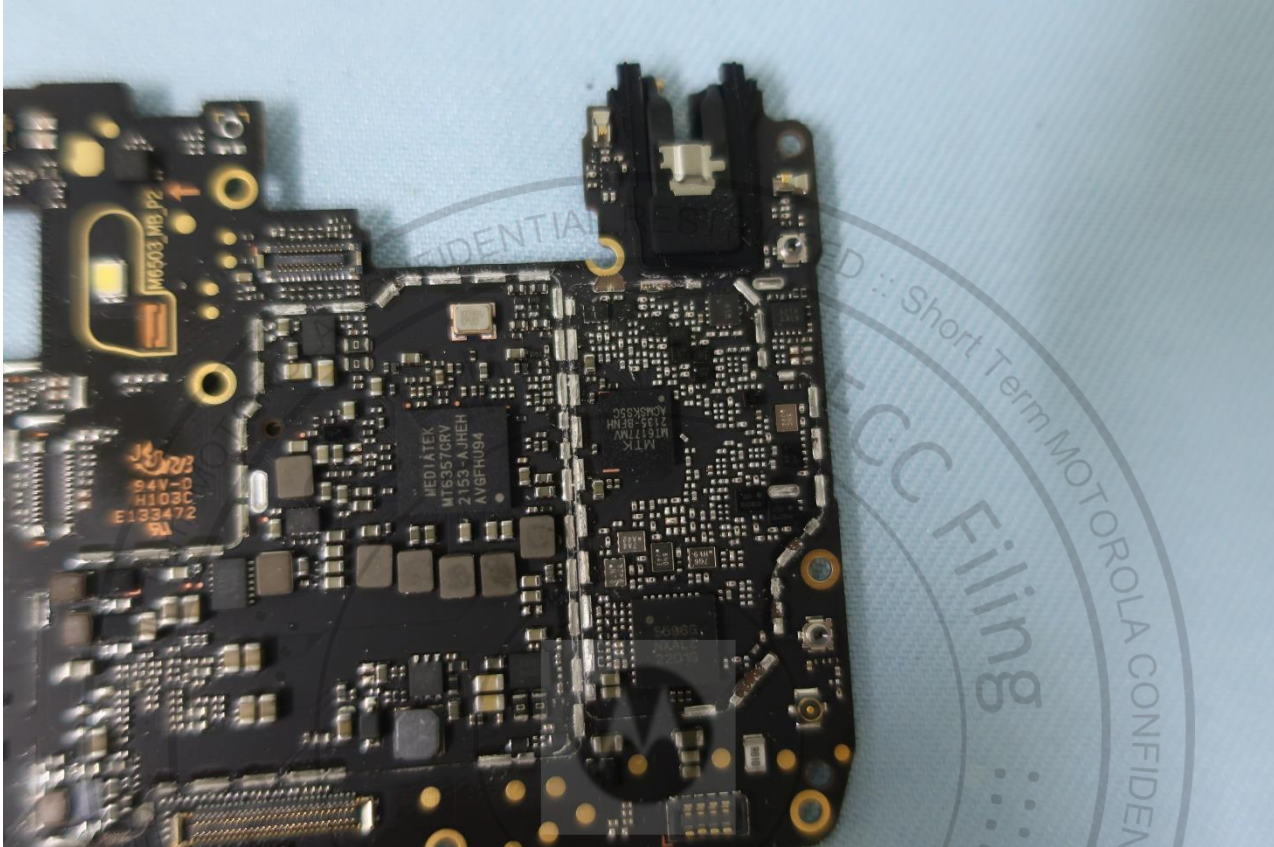

3. Internal Photograph of EUT

Brand Name: Motorola; Model Name: XT2239-20

Brand Name: Motorola; Model Name: XT2239-20

Brand Name: Motorola; Model Name: XT2239-20

Brand Name: Motorola; Model Name: XT2239-20

Brand Name: Motorola; Model Name: XT2239-20

Brand Name: Motorola; Model Name: XT2239-20

Brand Name: Motorola; Model Name: XT2239-20

Brand Name: Motorola; Model Name: XT2239-20

Brand Name: Motorola; Model Name: XT2239-20