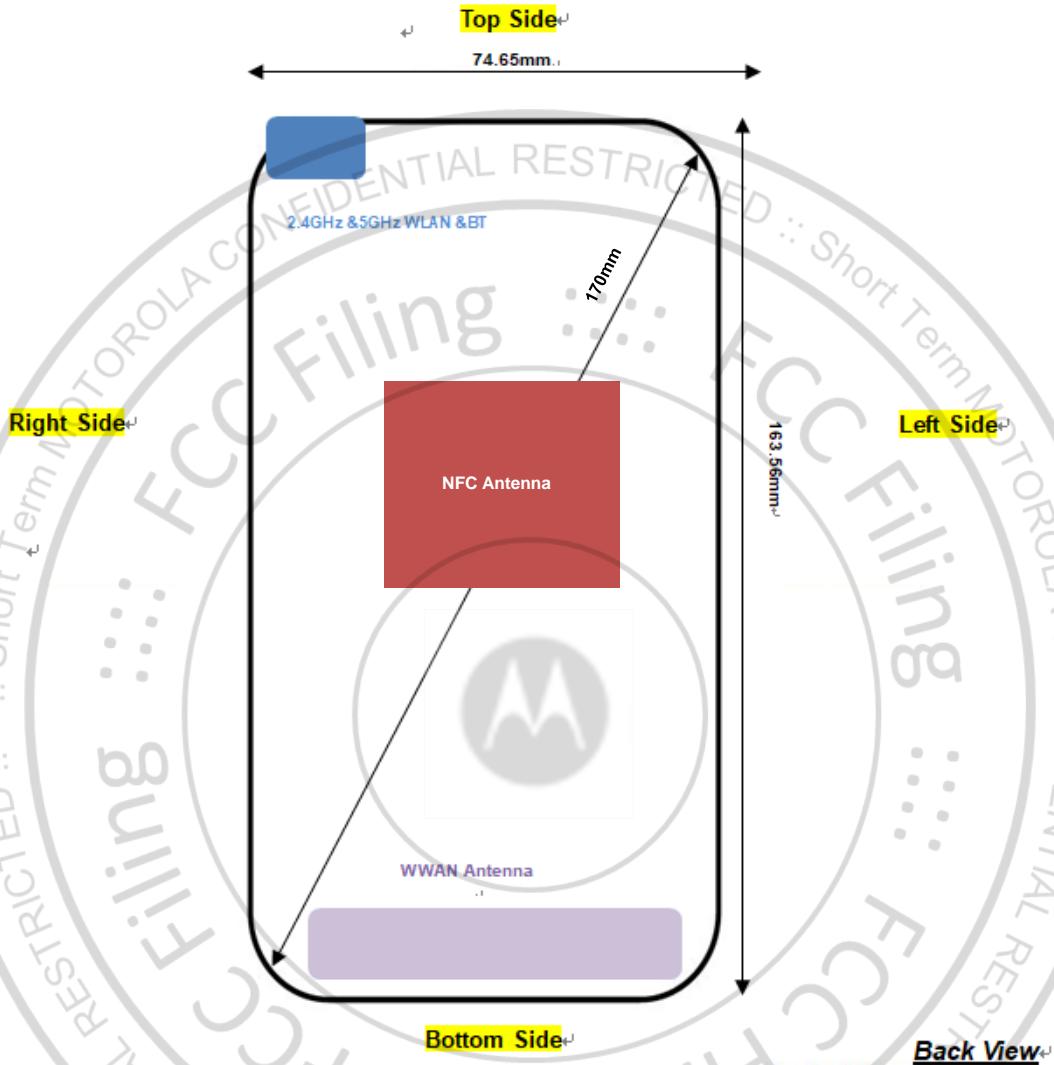

Front, Test Separation 5 mm

Back, Test Separation 5 mm

Left Side, Test Separation 5 mm

Right Side, Test Separation 5 mm

Top Side, Test Separation 5 mm

Bottom Side, Test Separation 5 mm

Body-worn Exposure Condition

Front, Test Separation 5 mm

Back, Test Separation 5 mm

Back with headset, Test Separation 5 mm

Sensor Off <N-1>

Front, Test Separation 14 mm

Back, Test Separation 19 mm

Product Specific 10g SAR

Front, Test Separation 0 mm

Back, Test Separation 0 mm

Right Side, Test Separation 0 mm

Top Side, Test Separation 0 mm

Bottom Side, Test Separation 0 mm

Sensor Off <N-1>

Front, Test Separation 16 mm

Back, Test Separation 19 mm

Bottom Side, Test Separation 14 mm

Antenna Location

Antenna	Support Band
WWAN Antenna	GSM: 850 <TX/RX> WCDMA: B5 <TX/RX> LTE: B5/B7/B38/B41 <TX/RX>
Bluetooth / WIFI Antenna	Bluetooth <TX/RX> WIFI 2.4G <TX/RX> WIFI 5G<TX/RX>