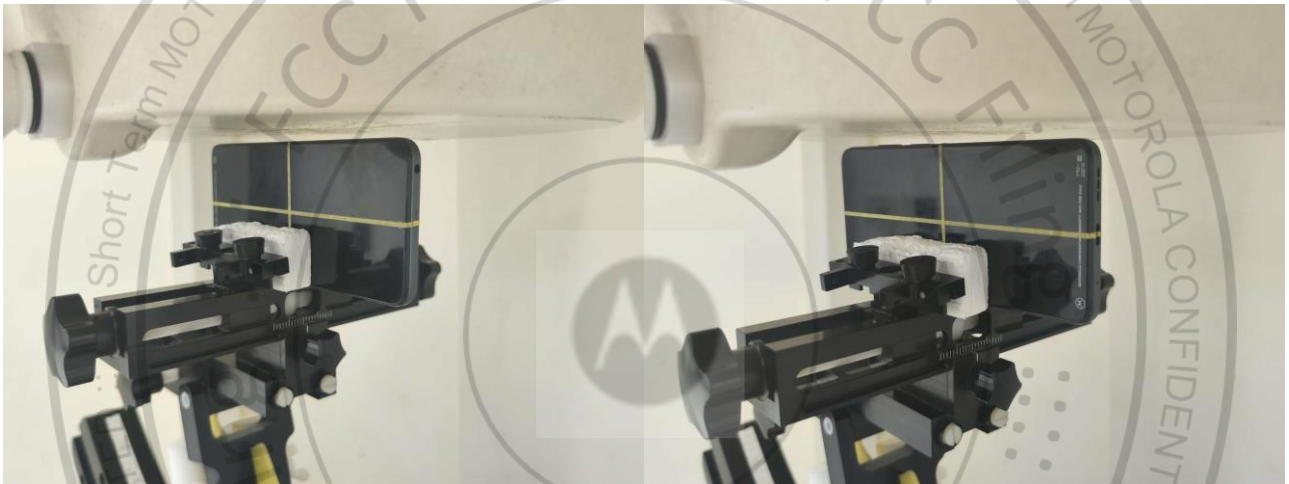

Appendix D. SAR Test Setup Photos

Head Exposure Condition

Right Cheek, Test Separation 0 mm

Right Tilted, Test Separation 0 mm

Left Cheek, Test Separation 0 mm

Left Tilted, Test Separation 0 mm

Hotspot Exposure Condition

Front, Test Separation 5 mm

Back, Test Separation 5 mm

Left Side, Test Separation 5 mm

Right Side, Test Separation 5 mm

Top Side, Test Separation 5 mm

Bottom Side, Test Separation 5 mm

Body-worn Exposure Condition

Front, Test Separation 5 mm

Back, Test Separation 5 mm

Back with headset, Test Separation 5 mm

Sensor Off <N-1>

Front, Test Separation 14 mm

Back, Test Separation 19 mm

Product Specific 10g SAR

Front, Test Separation 0 mm