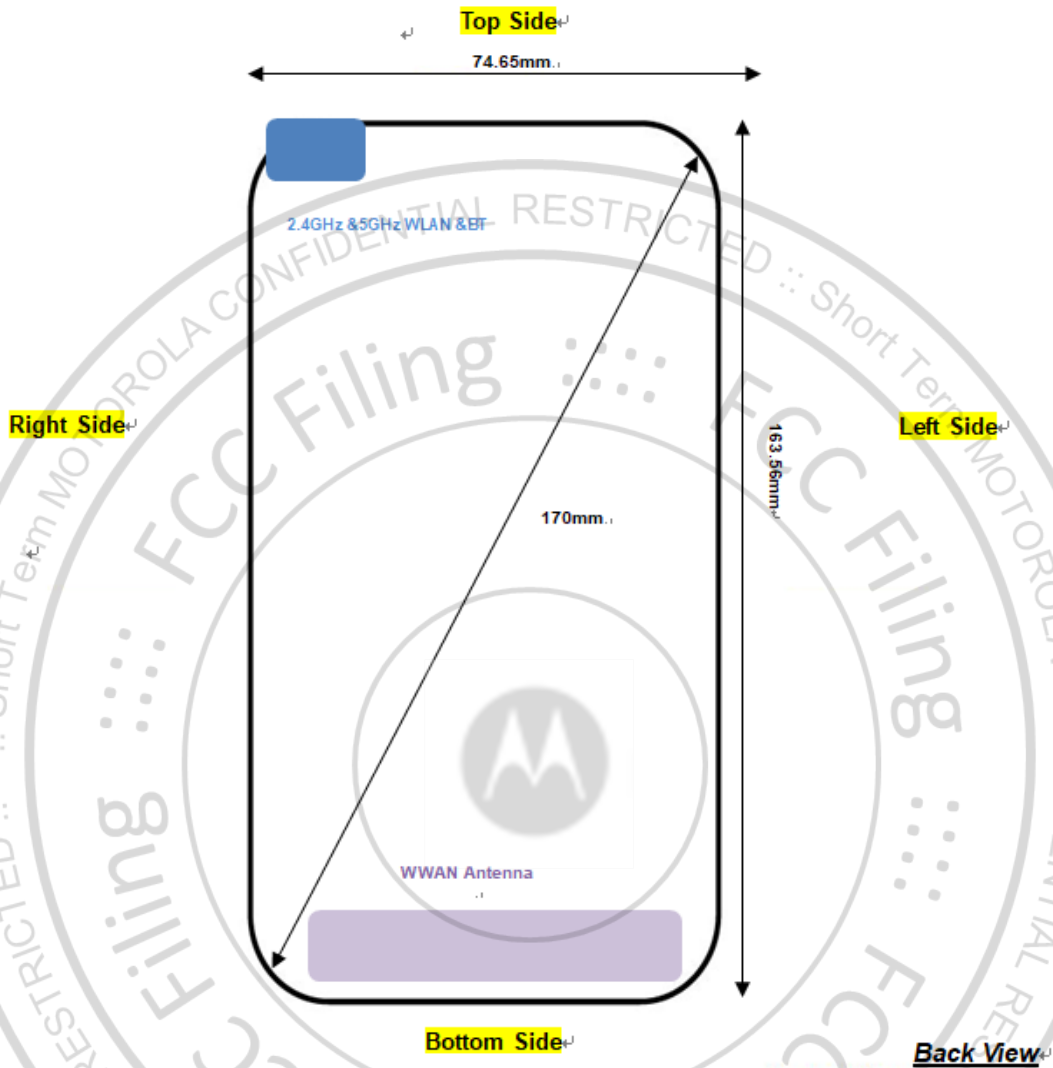

Antenna Location

Antenna	Support Band
WWAN Antenna	GSM: 850 <TX/RX> WCDMA: B5 <TX/RX> LTE: B5/B7/B38/B41 <TX/RX>
Bluetooth / WIFI Antenna	Bluetooth <TX/RX> WIFI 2.4G <TX/RX> WIFI 5G<TX/RX>