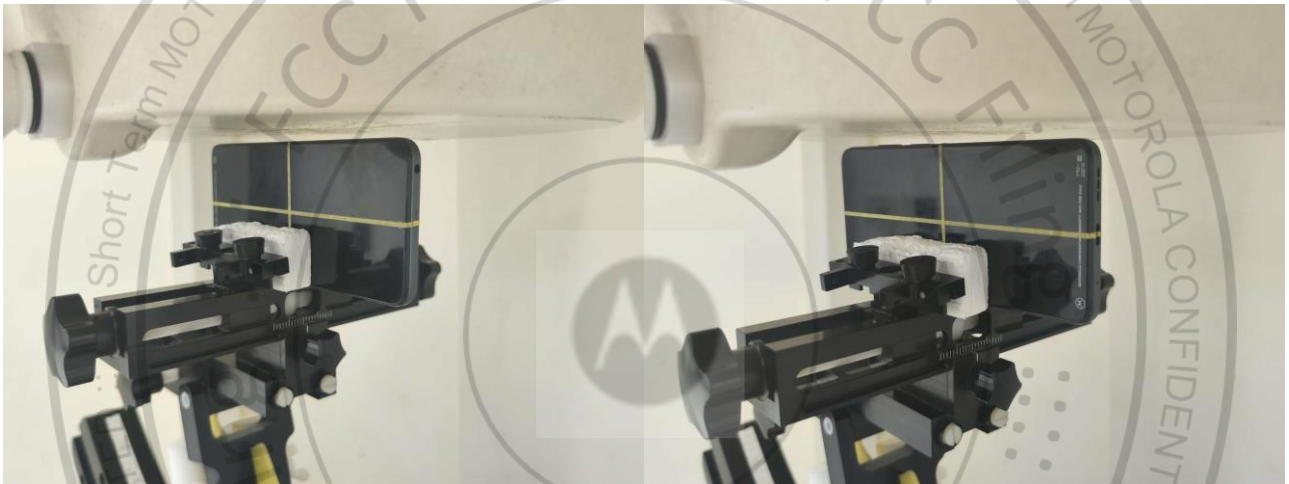

**Appendix D. SAR Test Setup Photos**

**Head Exposure Condition**

**Right Cheek, Test Separation 0 mm**

**Right Tilted, Test Separation 0 mm**

**Left Cheek, Test Separation 0 mm**

**Left Tilted, Test Separation 0 mm**

Hotspot Exposure Condition

Front, Test Separation 5 mm

Back, Test Separation 5 mm

Left Side, Test Separation 5 mm

Right Side, Test Separation 5 mm

Top Side, Test Separation 5 mm

Bottom Side, Test Separation 5 mm

Body-worn Exposure Condition

Front, Test Separation 5 mm

Back, Test Separation 5 mm

Back with headset, Test Separation 5 mm

Product Specific 10g SAR

Front, Test Separation 0 mm

Back, Test Separation 0 mm

Left Side, Test Separation 0 mm

Right Side, Test Separation 0 mm

Top Side, Test Separation 0 mm

Bottom Side, Test Separation 0 mm