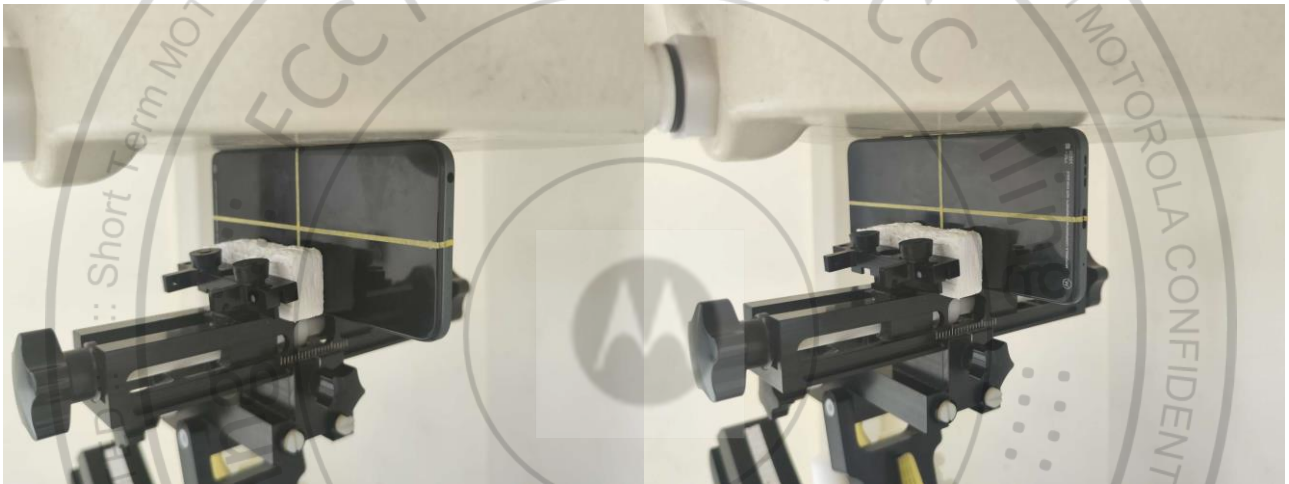

**Appendix D. SAR Test Setup Photos**

**Head Exposure Condition**

**Right Cheek, Test Separation 0 mm**

**Right Tilted, Test Separation 0 mm**

**Left Cheek, Test Separation 0 mm**

**Left Tilted, Test Separation 0 mm**

Hotspot Exposure Condition

Front, Test Separation 5 mm

Back, Test Separation 5 mm

Left Side, Test Separation 5 mm

Right Side, Test Separation 5 mm

Top Side, Test Separation 5 mm

Bottom Side, Test Separation 5 mm

Body-worn Exposure Condition

Front, Test Separation 5 mm

Back, Test Separation 5 mm

Back with headset, Test Separation 5 mm

Product Specific 10g SAR

Front, Test Separation 0 mm

Back, Test Separation 0 mm

Left Side, Test Separation 0 mm

Right Side, Test Separation 0 mm

Top Side, Test Separation 0 mm

Bottom Side, Test Separation 0 mm