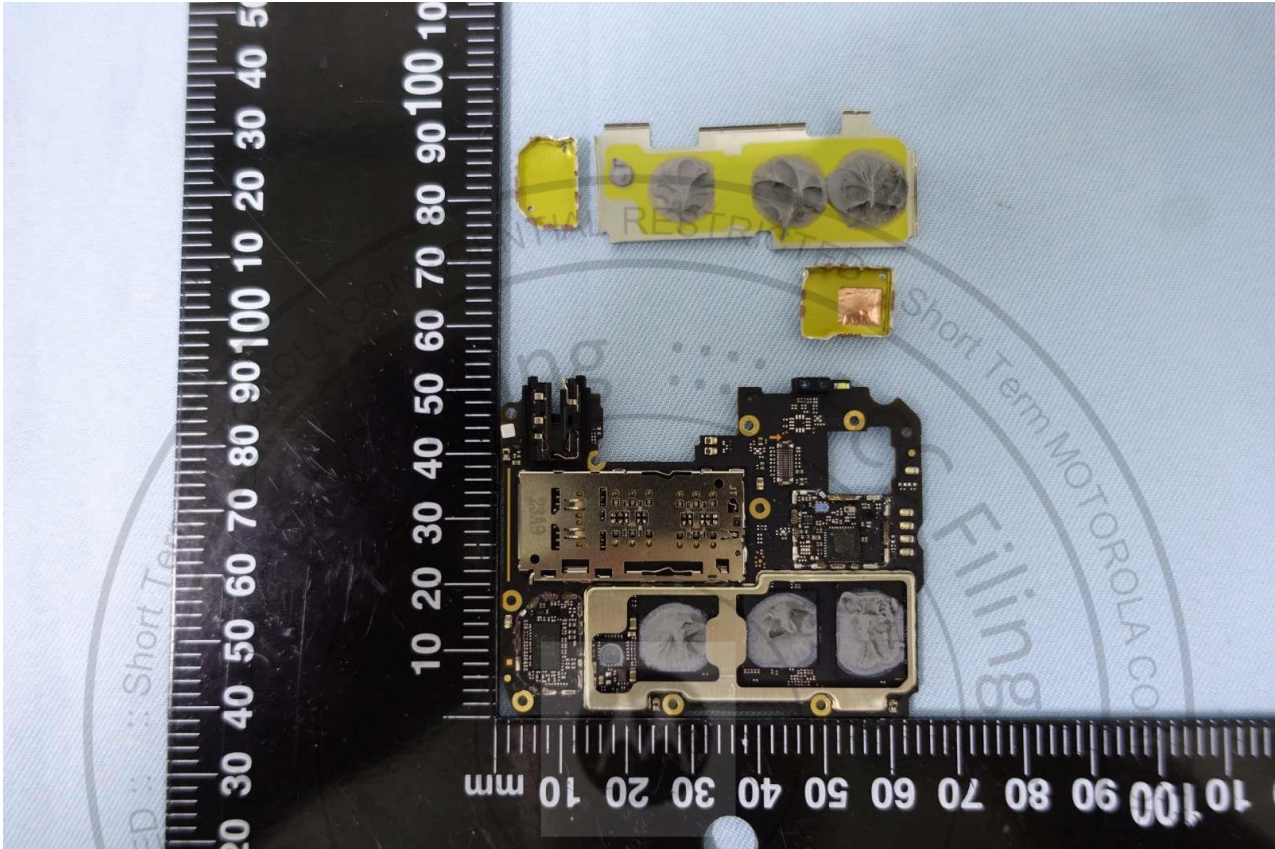

Brand Name: Motorola / Model Name: XT2239-6, XT2239-18

Brand Name: Motorola / Model Name: XT2239-6, XT2239-18

Brand Name: Motorola / Model Name: XT2239-6, XT2239-18

Brand Name: Motorola / Model Name: XT2239-6, XT2239-18

Brand Name: Motorola / Model Name: XT2239-6, XT2239-18

Filing :: Short Term MOTOROLA CONFIDENTIAL RESTRICTED :: FCC Filing :: Short Term MOTOROLA CONFIDENTIAL RESTRICTED

Brand Name: Motorola / Model Name: XT2239-6, XT2239-18