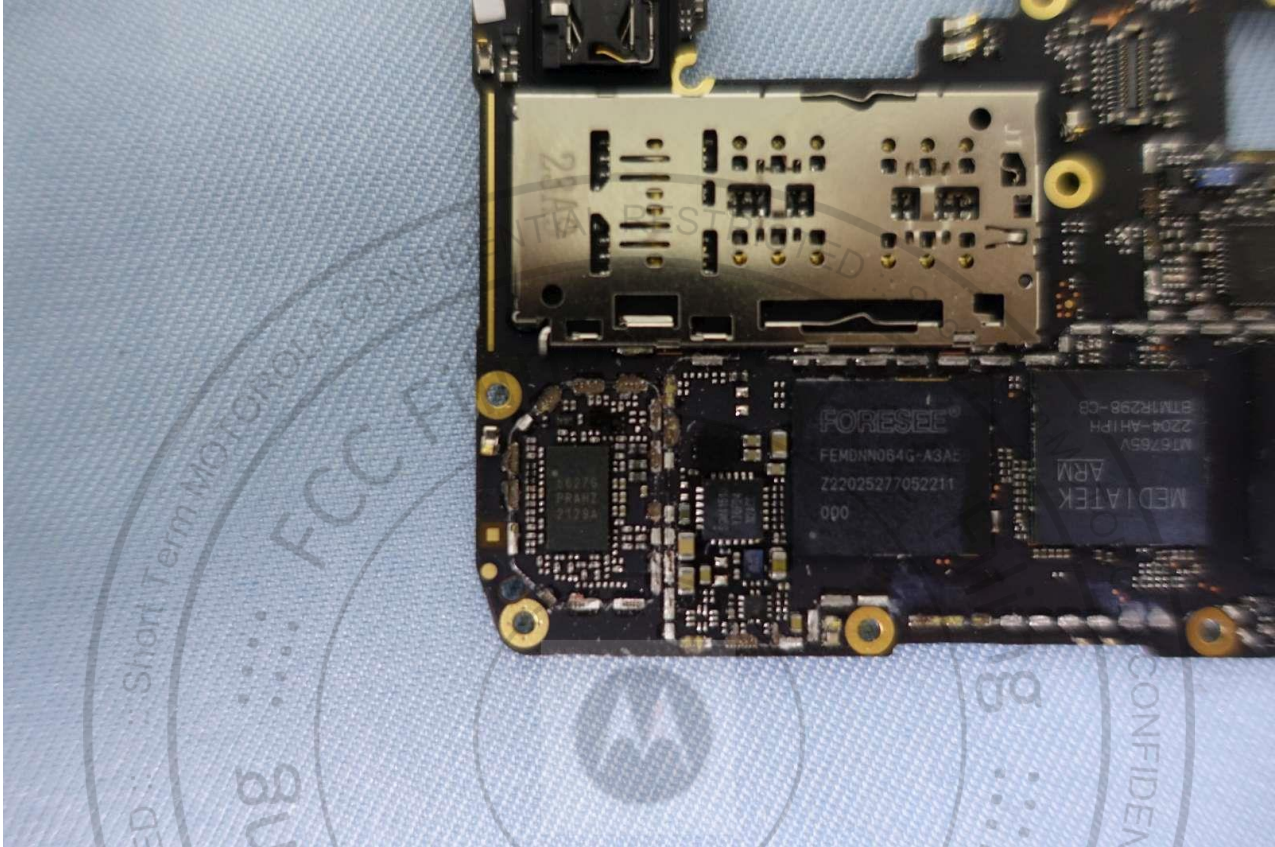

Brand Name: Motorola / Model Name: XT2239-6, XT2239-18