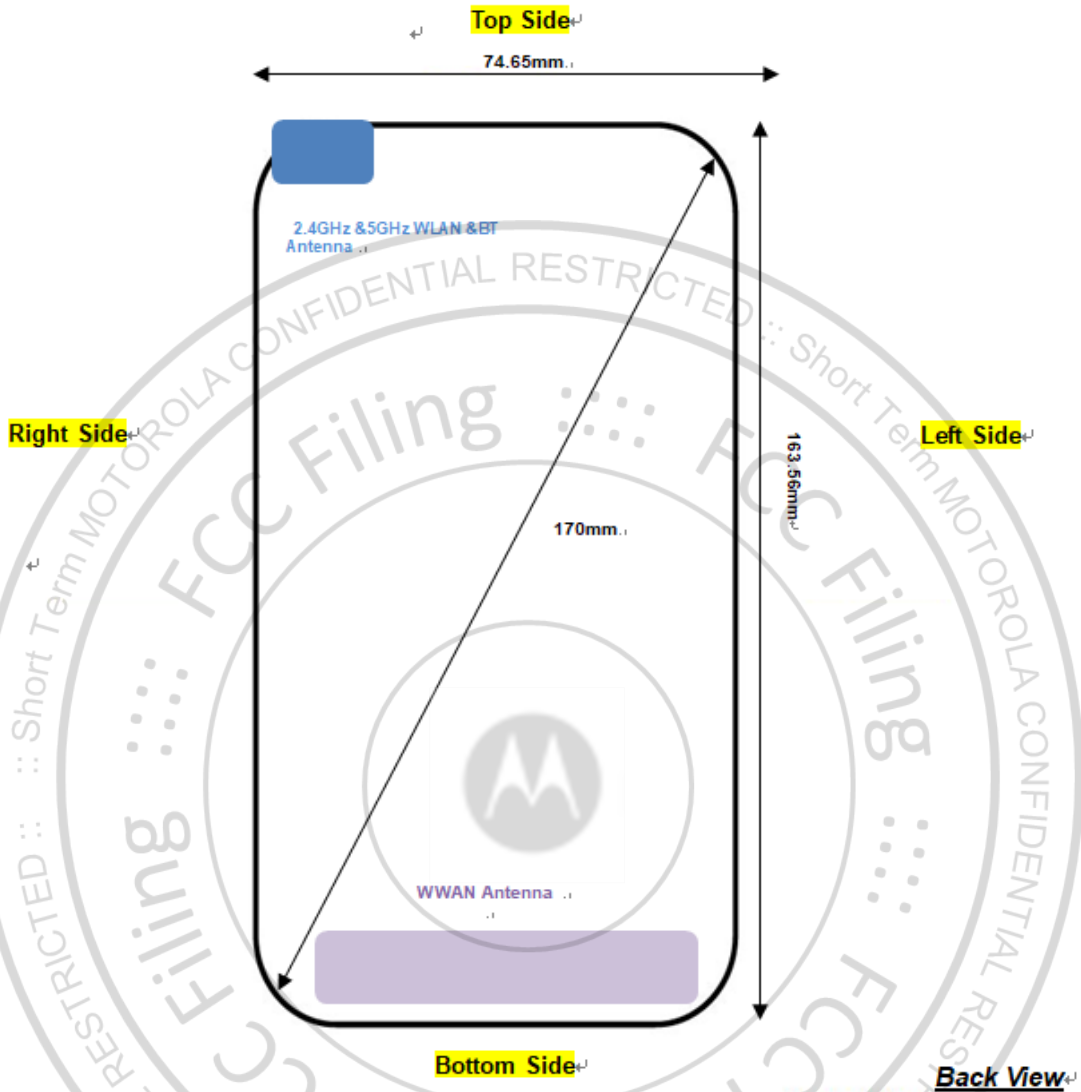

Hotspot Exposure Condition

Front, Test Separation 5 mm

Back, Test Separation 5 mm

Left Side, Test Separation 5 mm

Right Side, Test Separation 5 mm

Top Side, Test Separation 5 mm

Bottom Side, Test Separation 5 mm

Body-worn Exposure Condition

Front, Test Separation 5 mm

Back, Test Separation 5 mm

Back with headset, Test Separation 5 mm

Product Specific 10g SAR

Front, Test Separation 0 mm

Back, Test Separation 0 mm

Left Side, Test Separation 0 mm

Right Side, Test Separation 0 mm

Top Side, Test Separation 0 mm

Bottom Side, Test Separation 0 mm

### Antenna Location

Antenna	Support Band
WWAN Antenna	GSM: 850/1900 <TX/RX> WCDMA: B2/B4/B5 <TX/RX> LTE: B2/4/5/B7/B13/B26/B66/B38 <TX/RX>
2.4GHz & 5GHz WLAN & BT Antenna	Bluetooth <TX/RX> WIFI 2.4G <TX/RX> WIFI 5G<TX/RX>