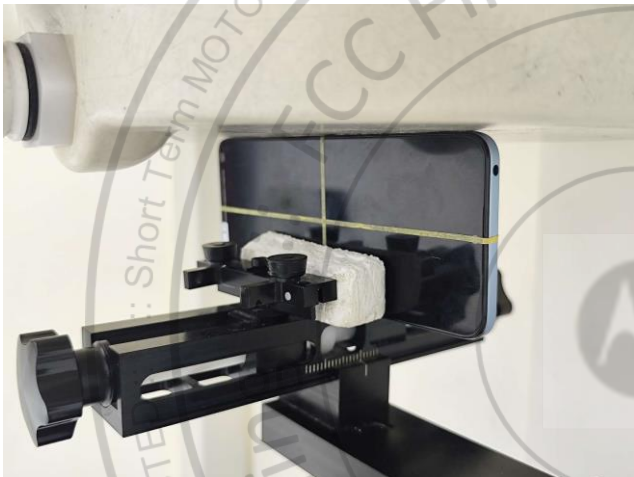

**Appendix D. SAR Test Setup Photos**

**Head Exposure Condition**

**Right Cheek, Test Separation 0 mm**

**Right Tilted, Test Separation 0 mm**

**Left Cheek, Test Separation 0 mm**

**Left Tilted, Test Separation 0 mm**

Hotspot Exposure Condition

Front, Test Separation 5 mm

Back, Test Separation 5 mm

Left Side, Test Separation 5 mm

Right Side, Test Separation 5 mm

Top Side, Test Separation 5 mm

Bottom Side, Test Separation 5 mm

Body-worn Exposure Condition

Front, Test Separation 5 mm

Back, Test Separation 5 mm

Back with headset, Test Separation 5 mm

Product Specific 10g SAR

Front, Test Separation 0 mm

Back, Test Separation 0 mm

Left Side, Test Separation 0 mm

Right Side, Test Separation 0 mm

Top Side, Test Separation 0 mm

Bottom Side, Test Separation 0 mm