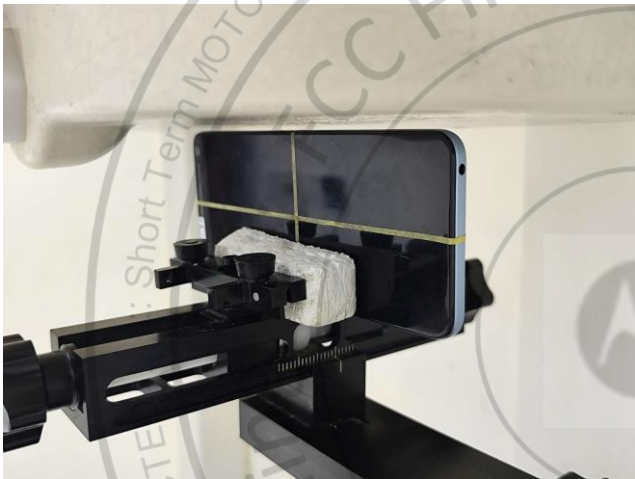

**Appendix D. SAR Test Setup Photos**

**Head Exposure Condition**

**Right Cheek, Test Separation 0 mm**

**Right Tilted, Test Separation 0 mm**

**Left Cheek, Test Separation 0 mm**

**Left Tilted, Test Separation 0 mm**

Hotspot Exposure Condition

Front, Test Separation 5 mm

Back, Test Separation 5 mm

Left Side, Test Separation 5 mm

Right Side, Test Separation 5 mm

Top Side, Test Separation 5 mm

Bottom Side, Test Separation 5 mm

Body-worn Exposure Condition

Front, Test Separation 5 mm

Back, Test Separation 5 mm

Back with headset, Test Separation 5 mm

Product Specific 10g SAR

Front, Test Separation 0 mm

Back, Test Separation 0 mm

Left Side, Test Separation 0 mm

Right Side, Test Separation 0 mm

Top Side, Test Separation 0 mm

Bottom Side, Test Separation 0 mm