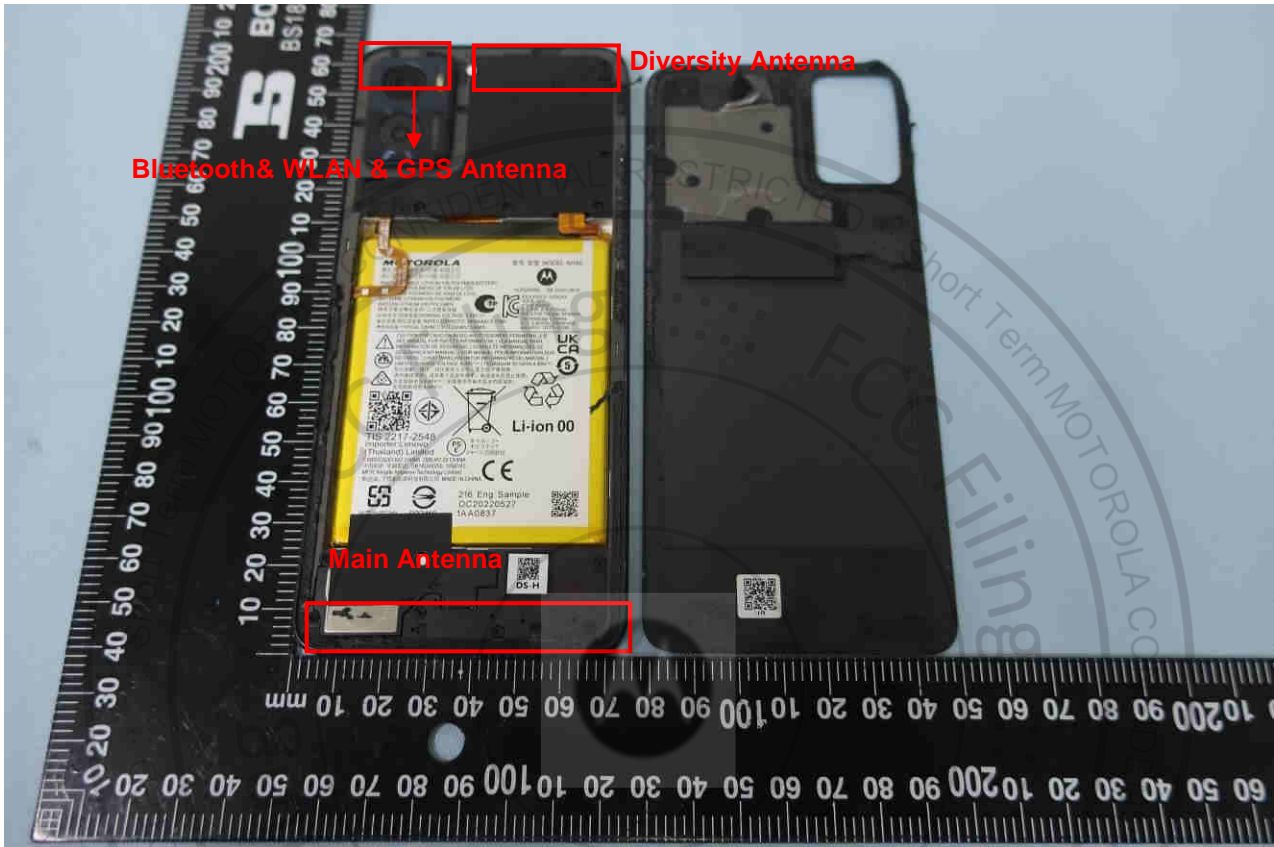

### 3. Internal Photograph of EUT

Brand Name: Motorola / Model Name: XT2239-9, XT2239-17

Brand Name: Motorola / Model Name: XT2239-9, XT2239-17

Brand Name: Motorola / Model Name: XT2239-9, XT2239-17

Brand Name: Motorola / Model Name: XT2239-9, XT2239-17