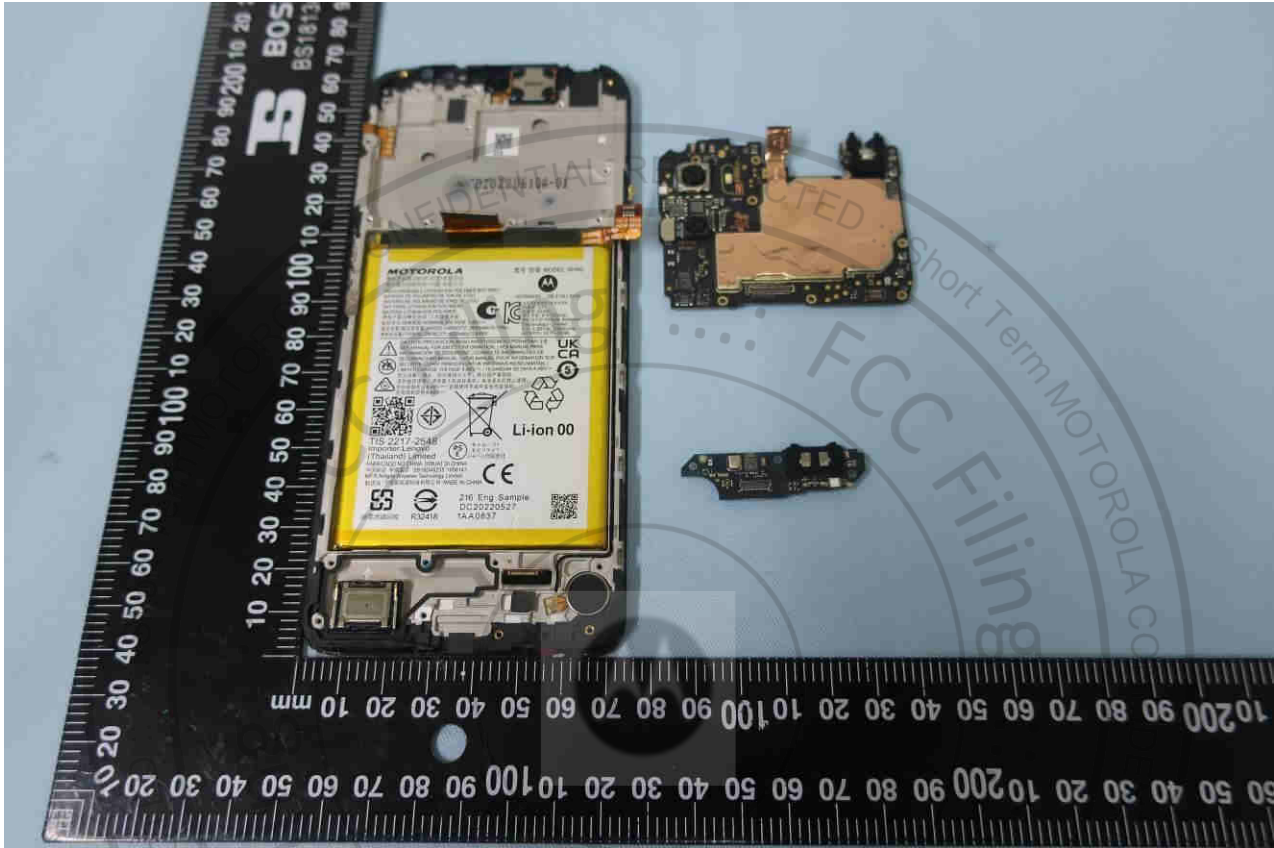

### 3. Internal Photograph of EUT

Brand Name: Motorola / Model Name: XT2239-9, XT2239-17

Brand Name: Motorola / Model Name: XT2239-9, XT2239-17

Brand Name: Motorola / Model Name: XT2239-9, XT2239-17

Brand Name: Motorola / Model Name: XT2239-9, XT2239-17

Brand Name: Motorola / Model Name: XT2239-9, XT2239-17

Brand Name: Motorola / Model Name: XT2239-9, XT2239-17

Brand Name: Motorola / Model Name: XT2239-9, XT2239-17

Brand Name: Motorola / Model Name: XT2239-9, XT2239-17