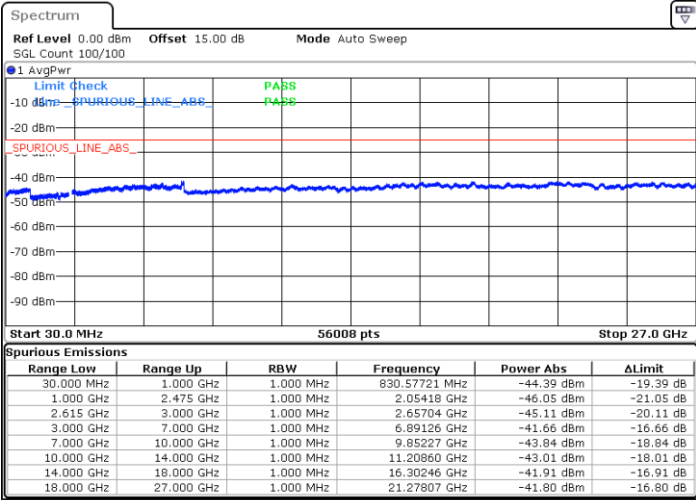

Date: 1.JUL.2022 02:25:17

LTE Band 7C / 20MHz+10MHz

64QAM

Lowest Channel / 1RB0 and 1RB49

Lowest Channel / 1RB99 and 1RB0

Date: 30 JUN 2022 23:28:57

Date: 30 JUN 2022 23:21:48

Lowest Channel / FullRB

N/A

Date: 30 JUN 2022 23:30:23

LTE Band 7C / 20MHz+10MHz

64QAM

Middle Channel / 1RB0 and 1RB49

Middle Channel / 1RB99 and 1RB0

Date: 30 JUN 2022 23:39:02

Date: 30 JUN 2022 23:46:11

Middle Channel / FullRB

N/A

Date: 30 JUN 2022 23:37:36

LTE Band 7C / 20MHz+10MHz

64QAM

Highest Channel / 1RB0 and 1RB49

Highest Channel / 1RB99 and 1RB0

Date: 1.JUL.2022 00:05:41

Date: 1.JUL.2022 00:04:15

Highest Channel / FullIRB

N/A

Date: 1.JUL.2022 00:12:51

LTE Band 7C / 20MHz+15MHz

64QAM

Lowest Channel / 1RB0 and 1RB74

Lowest Channel / 1RB99 and 1RB0