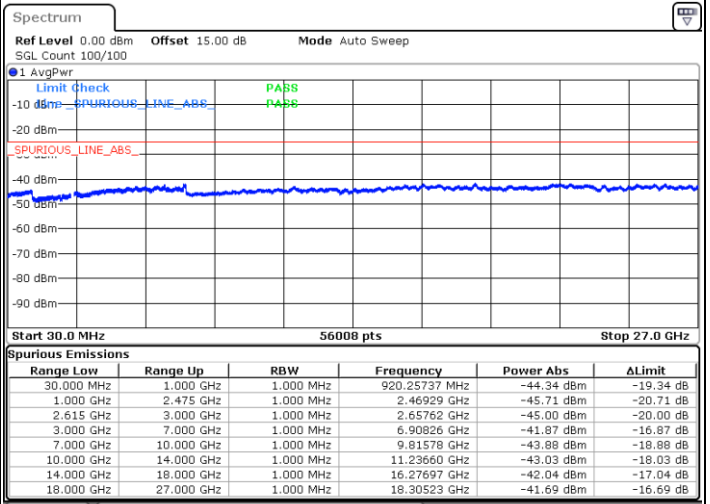

64QAM

Highest Channel / 1RB0 and 1RB99

Highest Channel / 1RB49 and 1RB0

Date: 30 JUN 2022 22:59:29

Date: 30 JUN 2022 22:58:03

Highest Channel / FullIRB

N/A

Date: 30 JUN 2022 23:06:37

LTE Band 7C / 15MHz+10MHz

64QAM

Lowest Channel / 1RB0 and 1RB49

Lowest Channel / 1RB74 and 1RB0

Date: 1.JUL.2022 05:00:17

Date: 1.JUL.2022 04:53:08

Lowest Channel / FullIRB

N/A

Date: 1.JUL.2022 05:01:44

LTE Band 7C / 15MHz+10MHz

64QAM

Middle Channel / 1RB0 and 1RB49

Middle Channel / 1RB74 and 1RB0

Date: 1.JUL.2022 05:10:22

Date: 1.JUL.2022 05:17:32

Middle Channel / FullIRB

N/A

Date: 1.JUL.2022 05:08:56

LTE Band 7C / 15MHz+10MHz

64QAM

Highest Channel / 1RB0 and 1RB49

Highest Channel / 1RB74 and 1RB0

Date: 1.JUL.2022 05:37:02

Date: 1.JUL.2022 05:35:36