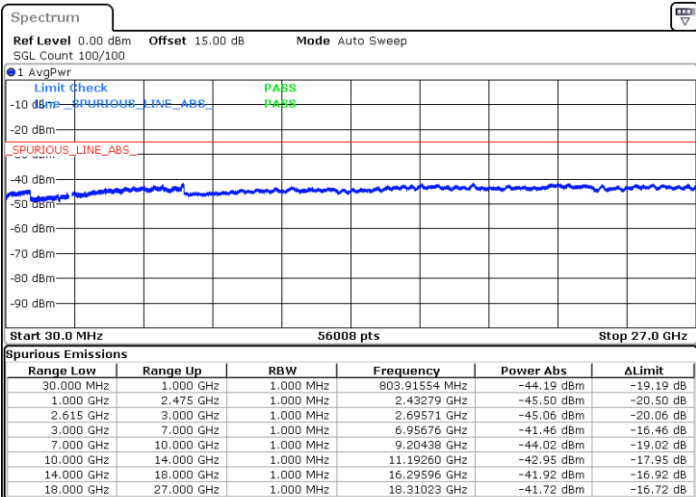

Lowest Channel / FullIRB

N/A

Date: 1.JUL.2022 03:56:46

LTE Band 7C / 20MHz+20MHz

16QAM

Middle Channel / 1RB0 and 1RB99

Middle Channel / 1RB99 and 1RB0

Date: 1.JUL.2022 04:05:25

Date: 1.JUL.2022 04:09:43

Middle Channel / FullIRB

N/A

Date: 1.JUL.2022 04:01:07

LTE Band 7C / 20MHz+20MHz

16QAM

Highest Channel / 1RB0 and 1RB99

Highest Channel / 1RB99 and 1RB0

Date: 1.JUL.2022 04:32:05

Date: 1.JUL.2022 04:27:47

Highest Channel / FullIRB

N/A

Date: 1.JUL.2022 04:36:24

LTE Band 7C / 10MHz+20MHz

64QAM

Lowest Channel / 1RB0 and 1RB99

Lowest Channel / 1RB49 and 1RB0

Date: 30 JUN 2022 22:22:47

Date: 30 JUN 2022 22:15:37

Lowest Channel / FullIRB

N/A

Date: 30 JUN 2022 22:24:13

LTE Band 7C / 10MHz+20MHz

64QAM