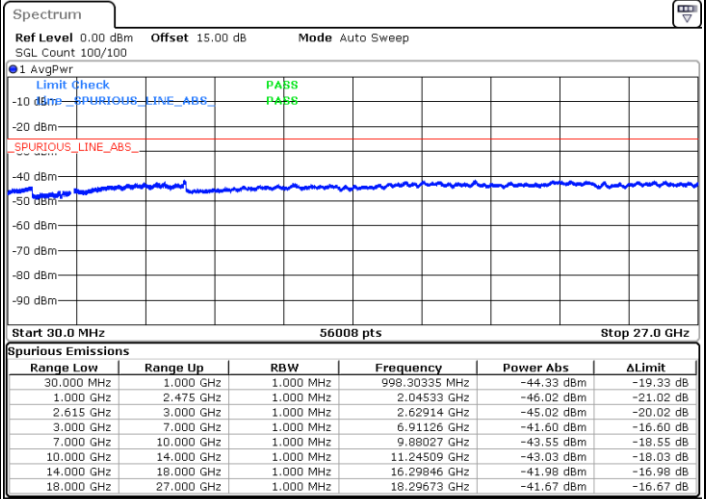

Highest Channel / FullIRB

N/A

Date: 1.JUL.2022 05:44:12

LTE Band 7C / 15MHz+15MHz

64QAM

Lowest Channel / 1RB0 and 1RB74

Lowest Channel / 1RB74 and 1RB0

Date: 1.JUL.2022 00:35:15

Date: 1.JUL.2022 00:28:07

Lowest Channel / FullIRB

N/A

Date: 1.JUL.2022 00:36:42

LTE Band 7C / 15MHz+15MHz

64QAM

Middle Channel / 1RB0 and 1RB74

Middle Channel / 1RB74 and 1RB0

Date: 1.JUL.2022 00:45:20

Date: 1.JUL.2022 00:52:28

Middle Channel / FullIRB

N/A

Date: 1.JUL.2022 00:43:54

LTE Band 7C / 15MHz+15MHz

64QAM

Highest Channel / 1RB0 and 1RB74

Highest Channel / 1RB74 and 1RB0

Date: 1.JUL.2022 01:11:56

Date: 1.JUL.2022 01:10:30

Highest Channel / FullIRB

N/A

Date: 1.JUL.2022 01:19:05

LTE Band 7C / 15MHz+20MHz

64QAM