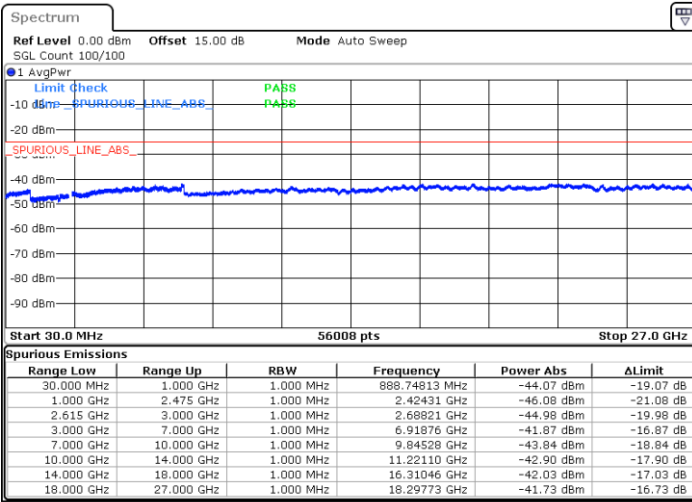

Date: 1.JUL.2022 02:54:53

LTE Band 7C / 20MHz+15MHz

16QAM

Highest Channel / 1RB0 and 1RB74

Highest Channel / 1RB99 and 1RB0

Date: 1.JUL.2022 03:25:48

Date: 1.JUL.2022 03:21:30

Highest Channel / FullIRB

N/A

Date: 1.JUL.2022 03:30:06

LTE Band 7C / 20MHz+20MHz

16QAM

Lowest Channel / 1RB0 and 1RB99

Lowest Channel / 1RB99 and 1RB0

Date: 1.JUL.2022 03:52:28

Date: 1.JUL.2022 03:48:11

Lowest Channel / FullIRB

N/A

Date: 1.JUL.2022 03:56:46

LTE Band 7C / 20MHz+20MHz

16QAM

Middle Channel / 1RB0 and 1RB99

Middle Channel / 1RB99 and 1RB0

Date: 1.JUL.2022 04:05:25

Date: 1.JUL.2022 04:09:43

Middle Channel / FullIRB

N/A

Date: 1.JUL.2022 04:01:07

LTE Band 7C / 20MHz+20MHz

16QAM

Highest Channel / 1RB0 and 1RB99

Highest Channel / 1RB99 and 1RB0