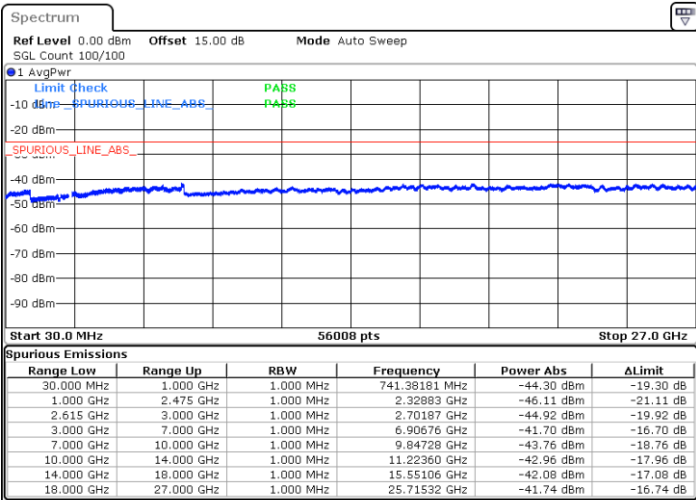

N/A

Date: 30 JUN 2022 23:30:23

LTE Band 7C / 20MHz+10MHz

64QAM

Middle Channel / 1RB0 and 1RB49

Middle Channel / 1RB99 and 1RB0

Date: 30 JUN 2022 23:39:02

Date: 30 JUN 2022 23:46:11

Middle Channel / FullRB

N/A

Date: 30 JUN 2022 23:37:36

LTE Band 7C / 20MHz+10MHz

64QAM

Highest Channel / 1RB0 and 1RB49

Highest Channel / 1RB99 and 1RB0

Date: 1.JUL.2022 00:05:41

Date: 1.JUL.2022 00:04:15

Highest Channel / FullIRB

N/A

Date: 1.JUL.2022 00:12:51

LTE Band 7C / 20MHz+15MHz

64QAM

Lowest Channel / 1RB0 and 1RB74

Lowest Channel / 1RB99 and 1RB0