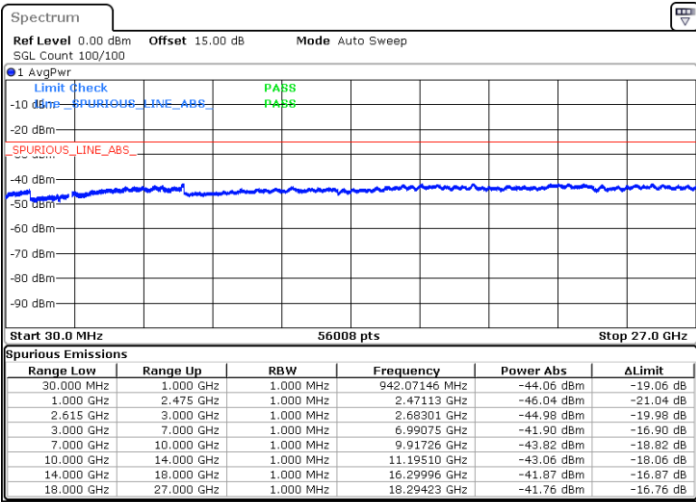

Highest Channel / 1RB74 and 1RB0

Date: 1.JUL.2022 01:11:56

Date: 1.JUL.2022 01:10:30

Highest Channel / FullIRB

N/A

Date: 1.JUL.2022 01:19:05

LTE Band 7C / 15MHz+20MHz

64QAM

Lowest Channel / 1RB0 and 1RB99

Lowest Channel / 1RB74 and 1RB0

Date: 1.JUL.2022 01:41:25

Date: 1.JUL.2022 01:34:16

Lowest Channel / FullIRB

N/A

Date: 1.JUL.2022 01:42:51

LTE Band 7C / 15MHz+20MHz

LTE Band 7C / 15MHz+20MHz

64QAM

Highest Channel / 1RB0 and 1RB99

Highest Channel / 1RB74 and 1RB0

Date: 1.JUL.2022 02:18:06

Date: 1.JUL.2022 02:16:40

Highest Channel / FullIRB

N/A