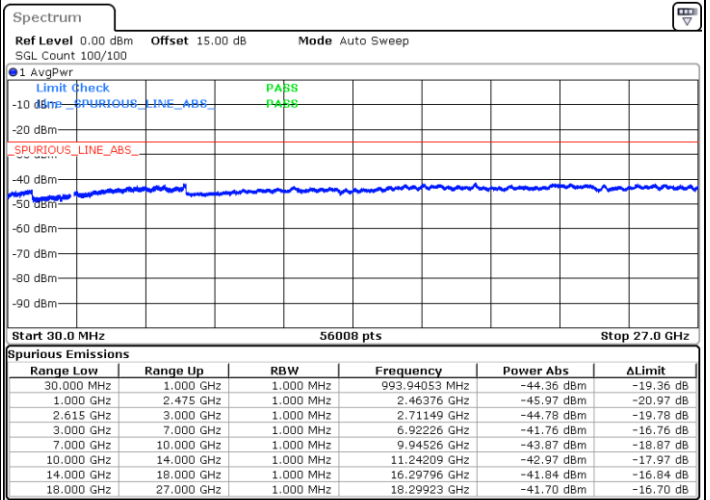

LTE Band 7C / 15MHz+10MHz

64QAM

Lowest Channel / 1RB0 and 1RB49

Lowest Channel / 1RB74 and 1RB0

Date: 1.JUL.2022 05:00:17

Date: 1.JUL.2022 04:53:08

Lowest Channel / FullIRB

N/A

Date: 1.JUL.2022 05:01:44

LTE Band 7C / 15MHz+10MHz

64QAM

Middle Channel / 1RB0 and 1RB49

Middle Channel / 1RB74 and 1RB0

Date: 1.JUL.2022 05:10:22

Date: 1.JUL.2022 05:17:32

Middle Channel / FullIRB

N/A

Date: 1.JUL.2022 05:08:56

LTE Band 7C / 15MHz+10MHz

64QAM

Highest Channel / 1RB0 and 1RB49

Highest Channel / 1RB74 and 1RB0

Date: 1.JUL.2022 05:37:02

Date: 1.JUL.2022 05:35:36

Highest Channel / FullIRB

N/A

Date: 1.JUL.2022 05:44:12

LTE Band 7C / 15MHz+15MHz

64QAM

Lowest Channel / 1RB0 and 1RB74

Lowest Channel / 1RB74 and 1RB0

Date: 1.JUL.2022 00:35:15