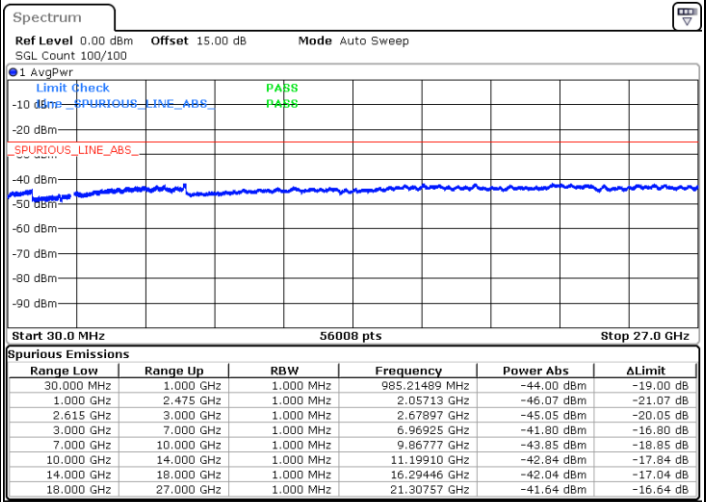

Date: 1.JUL.2022 02:25:17

LTE Band 7C / 20MHz+10MHz

64QAM

Lowest Channel / 1RB0 and 1RB49

Lowest Channel / 1RB99 and 1RB0

Date: 30 JUN 2022 23:28:57

Date: 30 JUN 2022 23:21:48

Lowest Channel / FullRB

N/A

Date: 30 JUN 2022 23:30:23

LTE Band 7C / 20MHz+10MHz

64QAM

Middle Channel / 1RB0 and 1RB49

Middle Channel / 1RB99 and 1RB0

Date: 30 JUN 2022 23:39:02

Date: 30 JUN 2022 23:46:11

Middle Channel / FullRB

N/A

Date: 30 JUN 2022 23:37:36

LTE Band 7C / 20MHz+10MHz

64QAM

Highest Channel / 1RB0 and 1RB49

Highest Channel / 1RB99 and 1RB0

Date: 1.JUL.2022 00:05:41

Date: 1.JUL.2022 00:04:15

Highest Channel / FullIRB

N/A

Date: 1.JUL.2022 00:12:51

LTE Band 7C / 20MHz+15MHz

64QAM

Lowest Channel / 1RB0 and 1RB74

Lowest Channel / 1RB99 and 1RB0