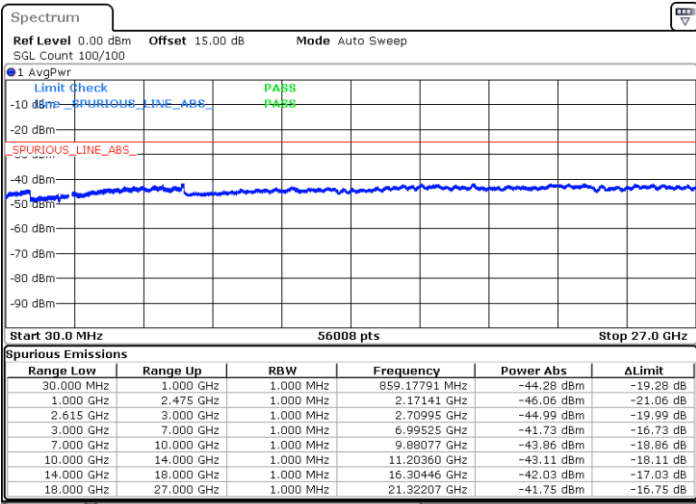

MiddleChannel / 1RB0 and 1RB99

Middle Channel / 1RB49 and 1RB0

Date: 30 JUN 2022 22:32:52

Date: 30 JUN 2022 22:40:00

Middle Channel / FullIRB

N/A

Date: 30 JUN 2022 22:31:26

LTE Band 7C / 10MHz+20MHz

64QAM

Highest Channel / 1RB0 and 1RB99

Highest Channel / 1RB49 and 1RB0

Date: 30 JUN 2022 22:59:29

Date: 30 JUN 2022 22:58:03

Highest Channel / FullIRB

N/A

Date: 30 JUN 2022 23:06:37

LTE Band 7C / 15MHz+10MHz

64QAM

Lowest Channel / 1RB0 and 1RB49

Lowest Channel / 1RB74 and 1RB0

Date: 1.JUL.2022 05:00:17

Date: 1.JUL.2022 04:53:08

Lowest Channel / FullIRB

N/A