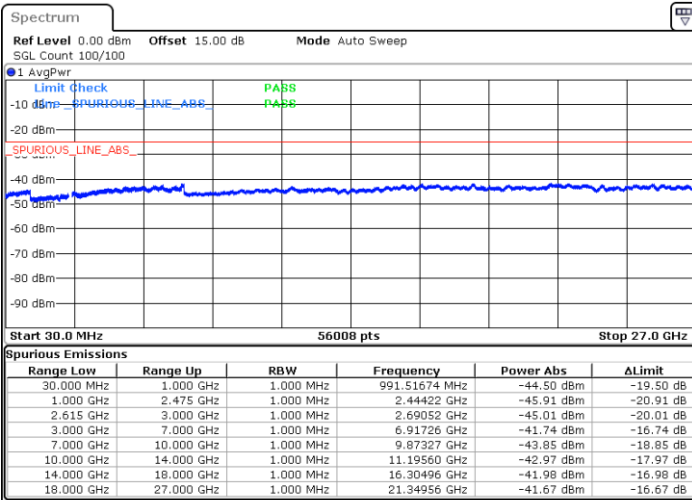

Lowest Channel / 1RB49 and 1RB0

Date: 30 JUN 2022 22:22:47

Date: 30 JUN 2022 22:15:37

Lowest Channel / FullIRB

N/A

Date: 30 JUN 2022 22:24:13

LTE Band 7C / 10MHz+20MHz

64QAM

MiddleChannel / 1RB0 and 1RB99

Middle Channel / 1RB49 and 1RB0

Date: 30 JUN 2022 22:32:52

Date: 30 JUN 2022 22:40:00

Middle Channel / FullIRB

N/A

Date: 30 JUN 2022 22:31:26

LTE Band 7C / 10MHz+20MHz

64QAM

Highest Channel / 1RB0 and 1RB99

Highest Channel / 1RB49 and 1RB0

Date: 30 JUN 2022 22:59:29

Date: 30 JUN 2022 22:58:03

Highest Channel / FullIRB

N/A

Date: 30 JUN 2022 23:06:37

LTE Band 7C / 15MHz+10MHz

64QAM

Lowest Channel / 1RB0 and 1RB49

Lowest Channel / 1RB74 and 1RB0

Date: 1.JUL.2022 05:00:17

Date: 1.JUL.2022 04:53:08

Lowest Channel / FullIRB

N/A