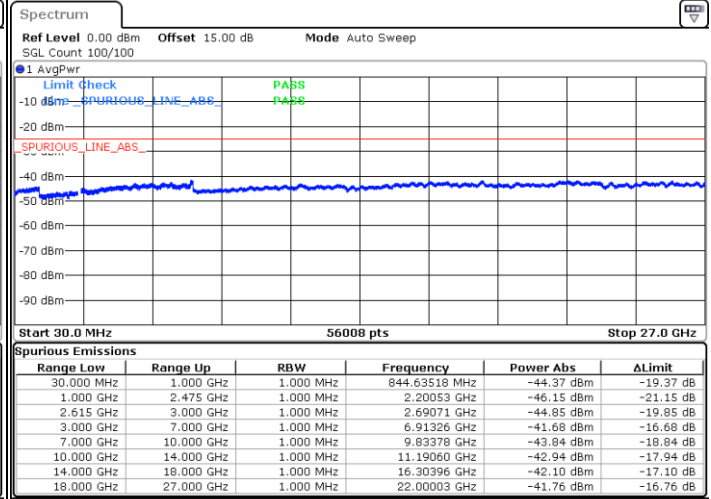

Date: 1.JUL.2022 00:28:07

Lowest Channel / FullIRB

N/A

Date: 1.JUL.2022 00:36:42

LTE Band 7C / 15MHz+15MHz

64QAM

Middle Channel / 1RB0 and 1RB74

Middle Channel / 1RB74 and 1RB0

Date: 1.JUL.2022 00:45:20

Date: 1.JUL.2022 00:52:28

Middle Channel / FullIRB

N/A

Date: 1.JUL.2022 00:43:54

LTE Band 7C / 15MHz+15MHz

64QAM

Highest Channel / 1RB0 and 1RB74

Highest Channel / 1RB74 and 1RB0

Date: 1.JUL.2022 01:11:56

Date: 1.JUL.2022 01:10:30

Highest Channel / FullIRB

N/A

Date: 1.JUL.2022 01:19:05

LTE Band 7C / 15MHz+20MHz

64QAM

Lowest Channel / 1RB0 and 1RB99

Lowest Channel / 1RB74 and 1RB0

Date: 1.JUL.2022 01:41:25

Date: 1.JUL.2022 01:34:16

Lowest Channel / FullIRB

N/A

Date: 1.JUL.2022 01:42:51

LTE Band 7C / 15MHz+20MHz