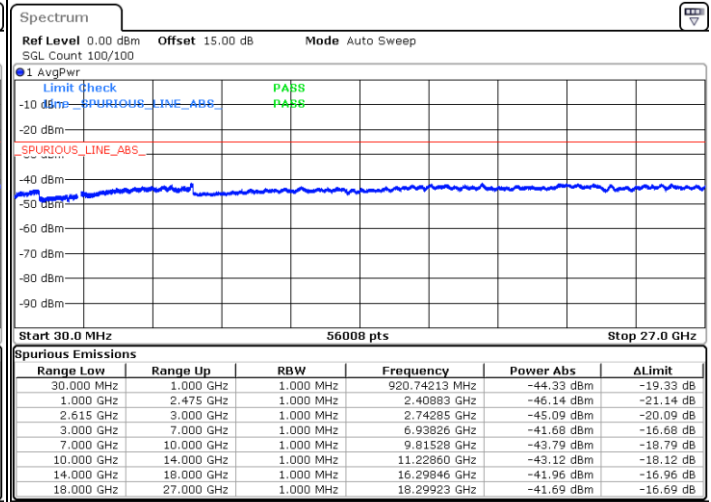

N/A

Date: 1.JUL.2022 05:08:56

LTE Band 7C / 15MHz+10MHz

64QAM

Highest Channel / 1RB0 and 1RB49

Highest Channel / 1RB74 and 1RB0

Date: 1.JUL.2022 05:37:02

Date: 1.JUL.2022 05:35:36

Highest Channel / FullIRB

N/A

Date: 1.JUL.2022 05:44:12

LTE Band 7C / 15MHz+15MHz

64QAM

Lowest Channel / 1RB0 and 1RB74

Lowest Channel / 1RB74 and 1RB0

Date: 1.JUL.2022 00:35:15

Date: 1.JUL.2022 00:28:07

Lowest Channel / FullIRB

N/A

Date: 1.JUL.2022 00:36:42

LTE Band 7C / 15MHz+15MHz

64QAM

Middle Channel / 1RB0 and 1RB74

Middle Channel / 1RB74 and 1RB0

Date: 1.JUL.2022 00:45:20

Date: 1.JUL.2022 00:52:28

Middle Channel / FullIRB

N/A

Date: 1.JUL.2022 00:43:54

LTE Band 7C / 15MHz+15MHz

64QAM

Highest Channel / 1RB0 and 1RB74