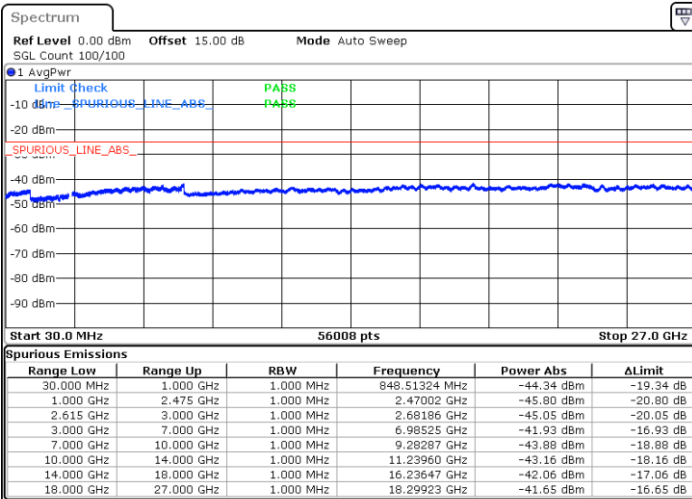

N/A

Date: 1.JUL.2022 05:08:56

LTE Band 7C / 15MHz+10MHz

64QAM

Highest Channel / 1RB0 and 1RB49

Highest Channel / 1RB74 and 1RB0

Date: 1.JUL.2022 05:37:02

Date: 1.JUL.2022 05:35:36

Highest Channel / FullIRB

N/A

Date: 1.JUL.2022 05:44:12

LTE Band 7C / 15MHz+15MHz

64QAM

Lowest Channel / 1RB0 and 1RB74

Lowest Channel / 1RB74 and 1RB0

Date: 1.JUL.2022 00:35:15

Date: 1.JUL.2022 00:28:07

Lowest Channel / FullIRB

N/A

Date: 1.JUL.2022 00:36:42

LTE Band 7C / 15MHz+15MHz

64QAM

Middle Channel / 1RB0 and 1RB74

Middle Channel / 1RB74 and 1RB0

Date: 1.JUL.2022 00:45:20

Date: 1.JUL.2022 00:52:28

Middle Channel / FullIRB

N/A

Date: 1.JUL.2022 00:43:54

LTE Band 7C / 15MHz+15MHz

64QAM

Highest Channel / 1RB0 and 1RB74