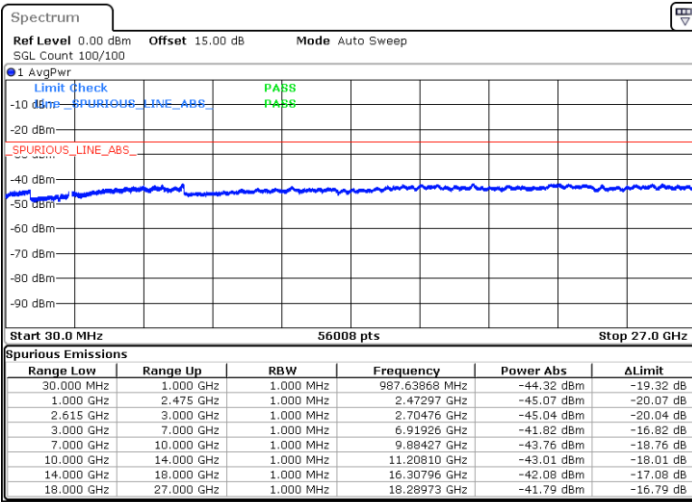

N/A

Date: 1.JUL.2022 05:08:56

LTE Band 7C / 15MHz+10MHz

64QAM

Highest Channel / 1RB0 and 1RB49

Highest Channel / 1RB74 and 1RB0

Date: 1.JUL.2022 05:37:02

Date: 1.JUL.2022 05:35:36

Highest Channel / FullIRB

N/A

Date: 1.JUL.2022 05:44:12

LTE Band 7C / 15MHz+15MHz

64QAM

Lowest Channel / 1RB0 and 1RB74

Lowest Channel / 1RB74 and 1RB0

Date: 1.JUL.2022 00:35:15

Date: 1.JUL.2022 00:28:07

Lowest Channel / FullIRB

N/A

Date: 1.JUL.2022 00:36:42

LTE Band 7C / 15MHz+15MHz

64QAM

Middle Channel / 1RB0 and 1RB74

Middle Channel / 1RB74 and 1RB0

Date: 1.JUL.2022 00:45:20

Date: 1.JUL.2022 00:52:28

Middle Channel / FullIRB

N/A

Date: 1.JUL.2022 00:43:54

LTE Band 7C / 15MHz+15MHz

64QAM

Highest Channel / 1RB0 and 1RB74