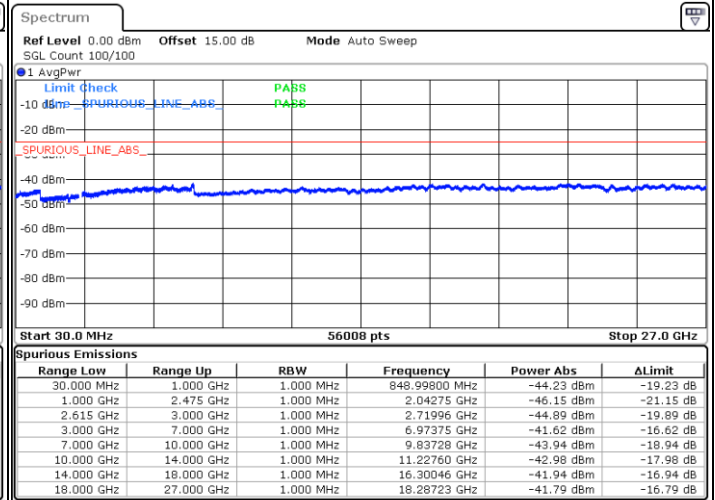

Date: 1.JUL.2022 05:01:44

LTE Band 7C / 15MHz+10MHz

64QAM

Middle Channel / 1RB0 and 1RB49

Middle Channel / 1RB74 and 1RB0

Date: 1.JUL.2022 05:10:22

Date: 1.JUL.2022 05:17:32

Middle Channel / FullIRB

N/A

Date: 1.JUL.2022 05:08:56

LTE Band 7C / 15MHz+10MHz

64QAM

Highest Channel / 1RB0 and 1RB49

Highest Channel / 1RB74 and 1RB0

Date: 1.JUL.2022 05:37:02

Date: 1.JUL.2022 05:35:36

Highest Channel / FullIRB

N/A

Date: 1.JUL.2022 05:44:12

LTE Band 7C / 15MHz+15MHz

64QAM

Lowest Channel / 1RB0 and 1RB74

Lowest Channel / 1RB74 and 1RB0

Date: 1.JUL.2022 00:35:15

Date: 1.JUL.2022 00:28:07

Lowest Channel / FullIRB

N/A

Date: 1.JUL.2022 00:36:42

LTE Band 7C / 15MHz+15MHz

64QAM

Middle Channel / 1RB0 and 1RB74

Middle Channel / 1RB74 and 1RB0