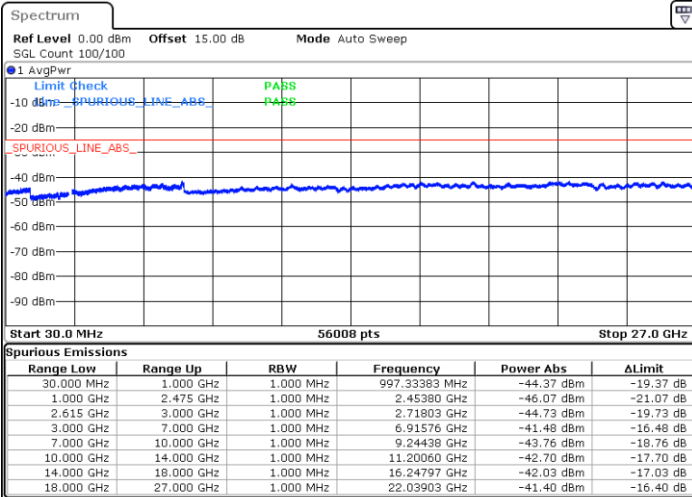

Date: 1.JUL.2022 00:45:20

Date: 1.JUL.2022 00:52:28

Middle Channel / FullIRB

N/A

Date: 1.JUL.2022 00:43:54

LTE Band 7C / 15MHz+15MHz

64QAM

Highest Channel / 1RB0 and 1RB74

Highest Channel / 1RB74 and 1RB0

Date: 1.JUL.2022 01:11:56

Date: 1.JUL.2022 01:10:30

Highest Channel / FullIRB

N/A

Date: 1.JUL.2022 01:19:05

LTE Band 7C / 15MHz+20MHz

64QAM

Lowest Channel / 1RB0 and 1RB99

Lowest Channel / 1RB74 and 1RB0

Date: 1.JUL.2022 01:41:25

Date: 1.JUL.2022 01:34:16

Lowest Channel / FullIRB

N/A

Date: 1.JUL.2022 01:42:51

LTE Band 7C / 15MHz+20MHz