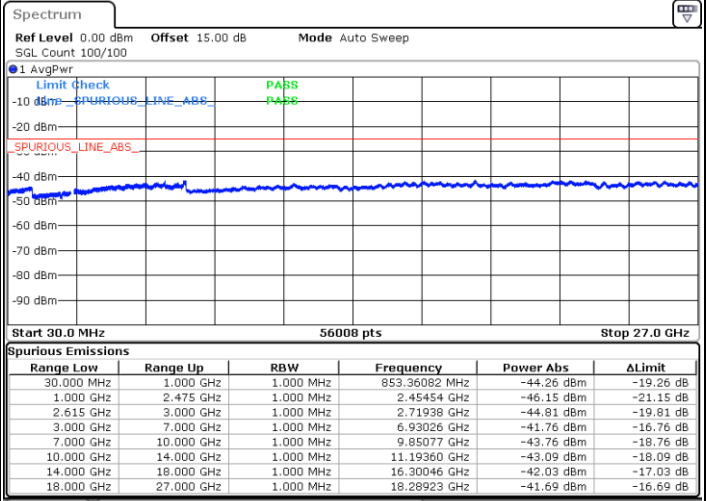

Date: 1.JUL.2022 04:09:43

Middle Channel / FullIRB

N/A

Date: 1.JUL.2022 04:01:07

LTE Band 7C / 20MHz+20MHz

16QAM

Highest Channel / 1RB0 and 1RB99

Highest Channel / 1RB99 and 1RB0

Date: 1.JUL.2022 04:32:05

Date: 1.JUL.2022 04:27:47

Highest Channel / FullIRB

N/A

Date: 1.JUL.2022 04:36:24

LTE Band 7C / 10MHz+20MHz

64QAM

Lowest Channel / 1RB0 and 1RB99

Lowest Channel / 1RB49 and 1RB0

Date: 30 JUN 2022 22:22:47

Date: 30 JUN 2022 22:15:37

Lowest Channel / FullIRB

N/A

Date: 30 JUN 2022 22:24:13

LTE Band 7C / 10MHz+20MHz

64QAM

MiddleChannel / 1RB0 and 1RB99

Middle Channel / 1RB49 and 1RB0

Date: 30 JUN 2022 22:32:52

Date: 30 JUN 2022 22:40:00

Middle Channel / FullIRB

N/A

Date: 30 JUN 2022 22:31:26

LTE Band 7C / 10MHz+20MHz