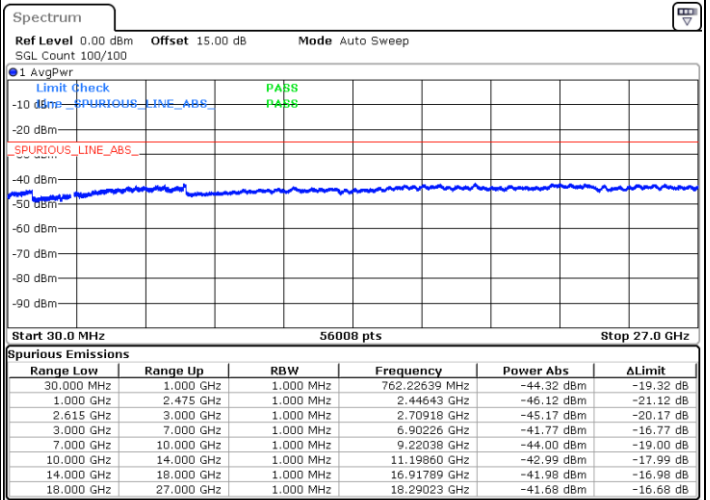

Middle Channel / FullRB

N/A

Date: 30 JUN 2022 23:37:36

LTE Band 7C / 20MHz+10MHz

64QAM

Highest Channel / 1RB0 and 1RB49

Highest Channel / 1RB99 and 1RB0

Date: 1.JUL.2022 00:05:41

Date: 1.JUL.2022 00:04:15

Highest Channel / FullIRB

N/A

Date: 1.JUL.2022 00:12:51

LTE Band 7C / 20MHz+15MHz

64QAM

Lowest Channel / 1RB0 and 1RB74

Lowest Channel / 1RB99 and 1RB0

Date: 1.JUL.2022 02:47:40

Date: 1.JUL.2022 02:40:30

Lowest Channel / FullIRB

N/A

Date: 1.JUL.2022 02:49:06

LTE Band 7C / 20MHz+15MHz

64QAM

MiddleChannel / 1RB0 and 1RB74