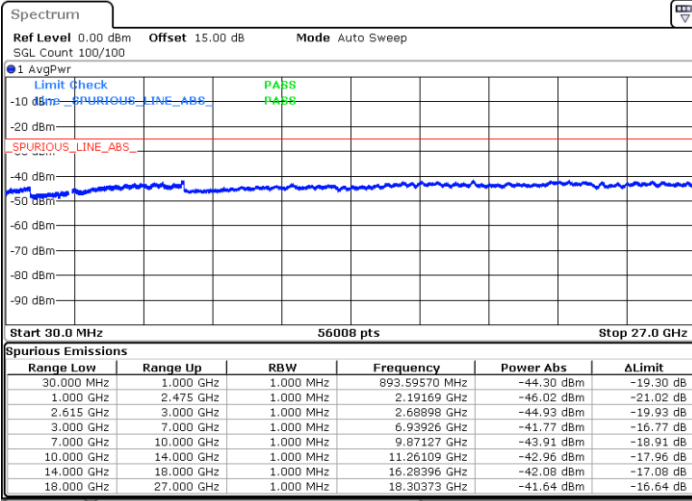

Date: 1.JUL.2022 04:32:05

Date: 1.JUL.2022 04:27:47

Highest Channel / FullIRB

N/A

Date: 1.JUL.2022 04:36:24

LTE Band 7C / 10MHz+20MHz

64QAM

Lowest Channel / 1RB0 and 1RB99

Lowest Channel / 1RB49 and 1RB0

Date: 30 JUN 2022 22:22:47

Date: 30 JUN 2022 22:15:37

Lowest Channel / FullIRB

N/A

Date: 30 JUN 2022 22:24:13

LTE Band 7C / 10MHz+20MHz

64QAM

MiddleChannel / 1RB0 and 1RB99

Middle Channel / 1RB49 and 1RB0

Date: 30 JUN 2022 22:32:52

Date: 30 JUN 2022 22:40:00

Middle Channel / FullIRB

N/A

Date: 30 JUN 2022 22:31:26

LTE Band 7C / 10MHz+20MHz