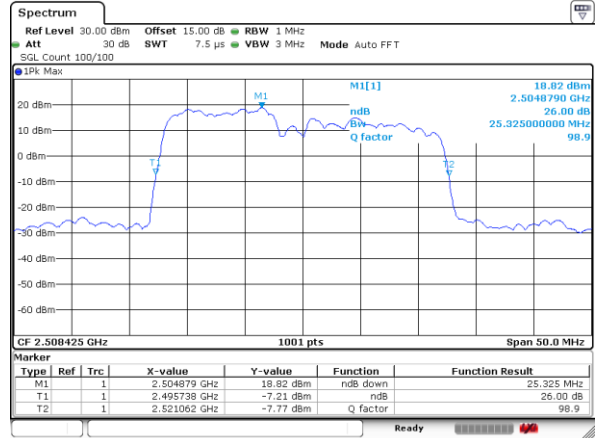

LTE Band 41C

QPSK

Lowest Channel / 5MHz+20MHz

Date: 28 JUN 2022 07:26:53

Lowest Channel / 10MHz+15MHz

Date: 28 JUN 2022 07:14:14

Middle Channel / 5MHz+20MHz

Date: 28 JUN 2022 07:29:59

Middle Channel / 10MHz+15MHz

Date: 28 JUN 2022 07:14:20

Highest Channel / 5MHz+20MHz

Date: 28 JUN 2022 07:13:03

Highest Channel / 10MHz+15MHz

Date: 28 JUN 2022 07:15:14