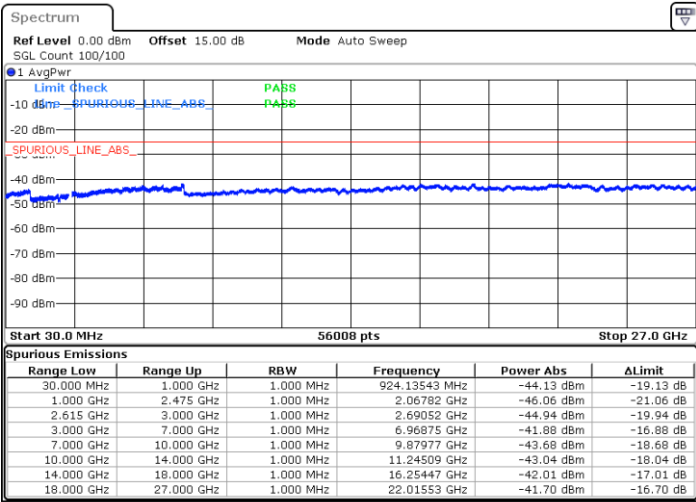

N/A

Date: 1.JUL.2022 03:30:06

LTE Band 7C / 20MHz+20MHz

16QAM

Lowest Channel / 1RB0 and 1RB99

Lowest Channel / 1RB99 and 1RB0

Date: 1.JUL.2022 03:52:28

Date: 1.JUL.2022 03:48:11

Lowest Channel / FullIRB

N/A

Date: 1.JUL.2022 03:56:46

LTE Band 7C / 20MHz+20MHz

16QAM

Middle Channel / 1RB0 and 1RB99

Middle Channel / 1RB99 and 1RB0

Date: 1.JUL.2022 04:05:25

Date: 1.JUL.2022 04:09:43

Middle Channel / FullIRB

N/A

Date: 1.JUL.2022 04:01:07

LTE Band 7C / 20MHz+20MHz

16QAM

Highest Channel / 1RB0 and 1RB99

Highest Channel / 1RB99 and 1RB0

Date: 1.JUL.2022 04:32:05

Date: 1.JUL.2022 04:27:47

Highest Channel / FullIRB

N/A

Date: 1.JUL.2022 04:36:24

LTE Band 7C / 10MHz+20MHz

64QAM

Lowest Channel / 1RB0 and 1RB99