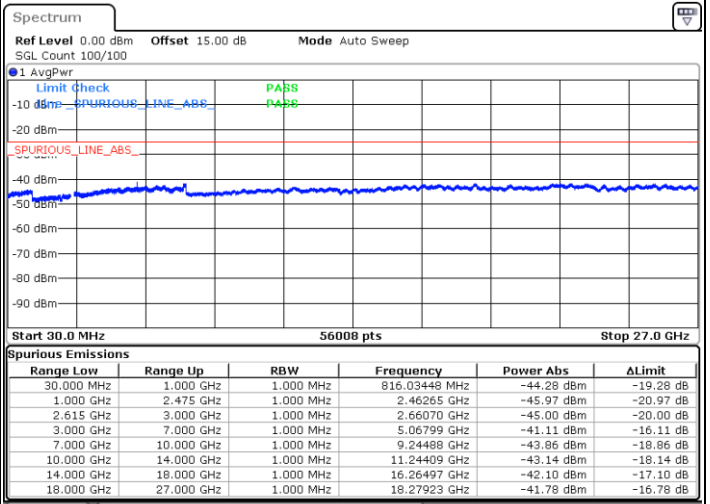

N/A

Date: 1.JUL.2022 03:30:06

LTE Band 7C / 20MHz+20MHz

16QAM

Lowest Channel / 1RB0 and 1RB99

Lowest Channel / 1RB99 and 1RB0

Date: 1.JUL.2022 03:52:28

Date: 1.JUL.2022 03:48:11

Lowest Channel / FullIRB

N/A

Date: 1.JUL.2022 03:56:46

LTE Band 7C / 20MHz+20MHz

16QAM

Middle Channel / 1RB0 and 1RB99

Middle Channel / 1RB99 and 1RB0

Date: 1.JUL.2022 04:05:25

Date: 1.JUL.2022 04:09:43

Middle Channel / FullIRB

N/A

Date: 1.JUL.2022 04:01:07

LTE Band 7C / 20MHz+20MHz

16QAM

Highest Channel / 1RB0 and 1RB99

Highest Channel / 1RB99 and 1RB0

Date: 1.JUL.2022 04:32:05

Date: 1.JUL.2022 04:27:47

Highest Channel / FullIRB

N/A

Date: 1.JUL.2022 04:36:24

LTE Band 7C / 10MHz+20MHz

64QAM

Lowest Channel / 1RB0 and 1RB99