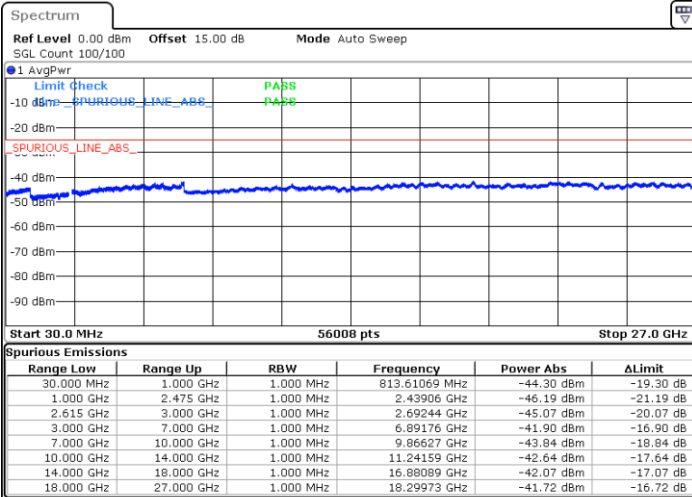

LTE Band 7C / 20MHz+15MHz

16QAM

MiddleChannel / 1RB0 and 1RB74

Middle Channel / 1RB99 and 1RB0

Date: 1.JUL.2022 02:59:11

Date: 1.JUL.2022 03:03:28

Middle Channel / FullIRB

N/A

Date: 1.JUL.2022 02:54:53

LTE Band 7C / 20MHz+15MHz

16QAM

Highest Channel / 1RB0 and 1RB74

Highest Channel / 1RB99 and 1RB0

Date: 1.JUL.2022 03:25:48

Date: 1.JUL.2022 03:21:30

Highest Channel / FullIRB

N/A

Date: 1.JUL.2022 03:30:06

LTE Band 7C / 20MHz+20MHz

16QAM

Lowest Channel / 1RB0 and 1RB99

Lowest Channel / 1RB99 and 1RB0

Date: 1.JUL.2022 03:52:28

Date: 1.JUL.2022 03:48:11

Lowest Channel / FullIRB

N/A

Date: 1.JUL.2022 03:56:46

LTE Band 7C / 20MHz+20MHz

16QAM

Middle Channel / 1RB0 and 1RB99

Middle Channel / 1RB99 and 1RB0

Date: 1.JUL.2022 04:05:25