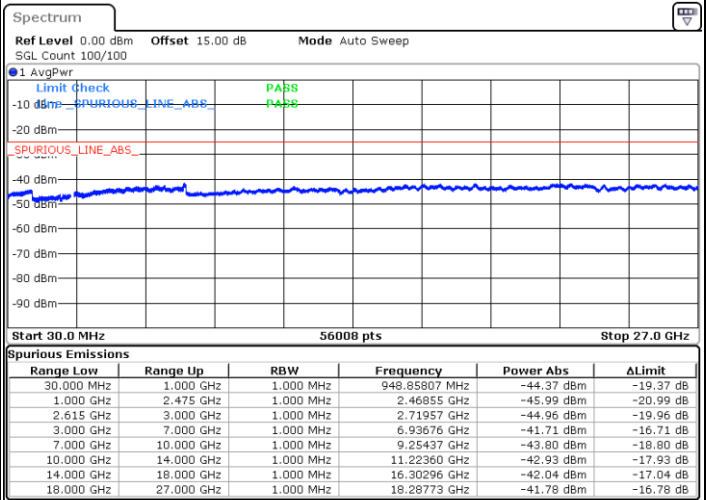

Lowest Channel / 1RB49 and 1RB0

Date: 30 JUN 2022 22:22:47

Date: 30 JUN 2022 22:15:37

Lowest Channel / FullIRB

N/A

Date: 30 JUN 2022 22:24:13

LTE Band 7C / 10MHz+20MHz

64QAM

MiddleChannel / 1RB0 and 1RB99

Middle Channel / 1RB49 and 1RB0

Date: 30 JUN 2022 22:32:52

Date: 30 JUN 2022 22:40:00

Middle Channel / FullIRB

N/A

Date: 30 JUN 2022 22:31:26

LTE Band 7C / 10MHz+20MHz

64QAM

Highest Channel / 1RB0 and 1RB99

Highest Channel / 1RB49 and 1RB0

Date: 30 JUN 2022 22:59:29

Date: 30 JUN 2022 22:58:03

Highest Channel / FullIRB

N/A

Date: 30 JUN 2022 23:06:37

LTE Band 7C / 15MHz+10MHz

64QAM

Lowest Channel / 1RB0 and 1RB49

Lowest Channel / 1RB74 and 1RB0

Date: 1.JUL.2022 05:00:17

Date: 1.JUL.2022 04:53:08

Lowest Channel / FullIRB

N/A