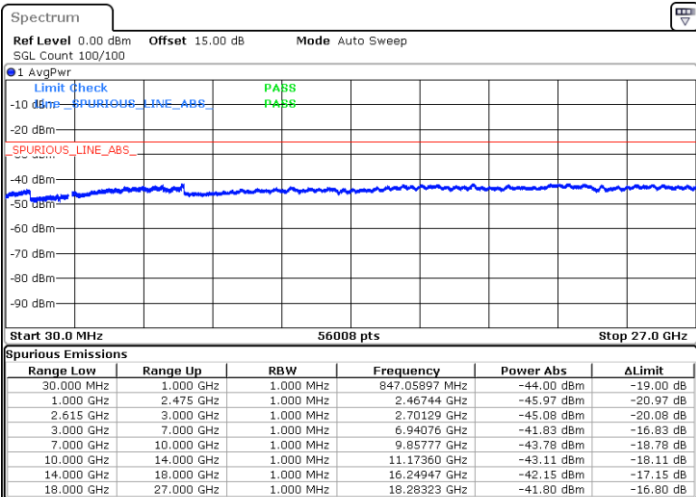

Date: 1.JUL.2022 05:01:44

LTE Band 7C / 15MHz+10MHz

64QAM

Middle Channel / 1RB0 and 1RB49

Middle Channel / 1RB74 and 1RB0

Date: 1.JUL.2022 05:10:22

Date: 1.JUL.2022 05:17:32

Middle Channel / FullIRB

N/A

Date: 1.JUL.2022 05:08:56

LTE Band 7C / 15MHz+10MHz

64QAM

Highest Channel / 1RB0 and 1RB49

Highest Channel / 1RB74 and 1RB0

Date: 1.JUL.2022 05:37:02

Date: 1.JUL.2022 05:35:36

Highest Channel / FullIRB

N/A

Date: 1.JUL.2022 05:44:12

LTE Band 7C / 15MHz+15MHz

64QAM

Lowest Channel / 1RB0 and 1RB74

Lowest Channel / 1RB74 and 1RB0

Date: 1.JUL.2022 00:35:15

Date: 1.JUL.2022 00:28:07

Lowest Channel / FullIRB

N/A

Date: 1.JUL.2022 00:36:42

LTE Band 7C / 15MHz+15MHz

64QAM

Middle Channel / 1RB0 and 1RB74

Middle Channel / 1RB74 and 1RB0