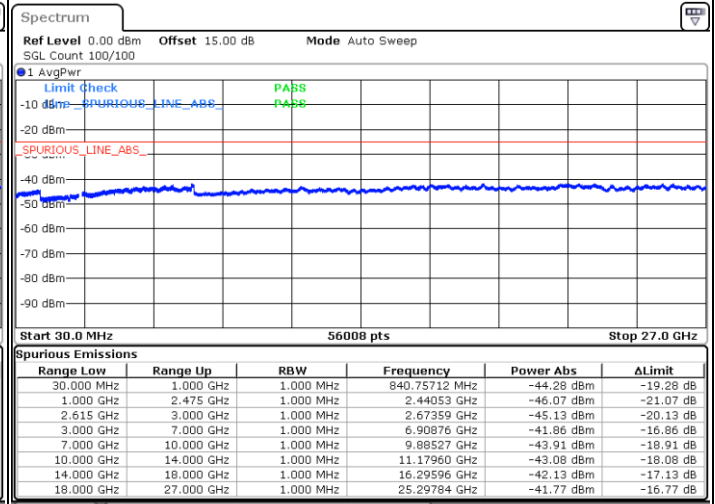

Date: 1.JUL.2022 00:45:20

Date: 1.JUL.2022 00:52:28

Middle Channel / FullIRB

N/A

Date: 1.JUL.2022 00:43:54

LTE Band 7C / 15MHz+15MHz

64QAM

Highest Channel / 1RB0 and 1RB74

Highest Channel / 1RB74 and 1RB0

Date: 1.JUL.2022 01:11:56

Date: 1.JUL.2022 01:10:30

Highest Channel / FullIRB

N/A

Date: 1.JUL.2022 01:19:05

LTE Band 7C / 15MHz+20MHz

64QAM

Lowest Channel / 1RB0 and 1RB99

Lowest Channel / 1RB74 and 1RB0

Date: 1.JUL.2022 01:41:25

Date: 1.JUL.2022 01:34:16

Lowest Channel / FullIRB

N/A

Date: 1.JUL.2022 01:42:51

LTE Band 7C / 15MHz+20MHz