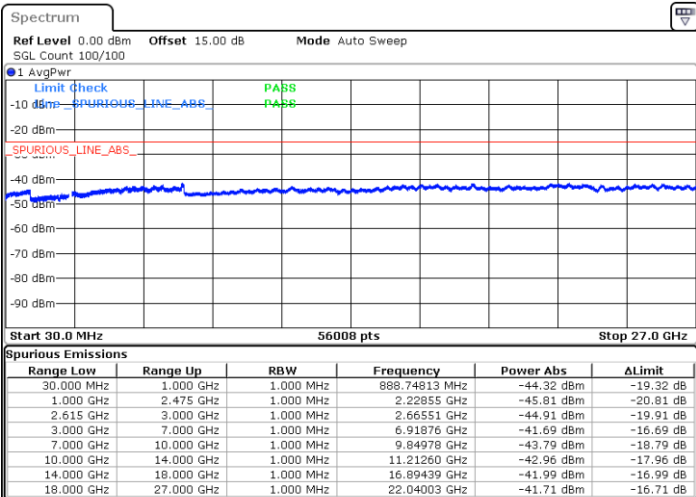

LTE Band 7C / 20MHz+15MHz

16QAM

MiddleChannel / 1RB0 and 1RB74

Middle Channel / 1RB99 and 1RB0

Date: 1.JUL.2022 02:59:11

Date: 1.JUL.2022 03:03:28

Middle Channel / FullIRB

N/A

Date: 1.JUL.2022 02:54:53

LTE Band 7C / 20MHz+15MHz

16QAM

Highest Channel / 1RB0 and 1RB74

Highest Channel / 1RB99 and 1RB0

Date: 1.JUL.2022 03:25:48

Date: 1.JUL.2022 03:21:30

Highest Channel / FullIRB

N/A

Date: 1.JUL.2022 03:30:06

LTE Band 7C / 20MHz+20MHz

16QAM

Lowest Channel / 1RB0 and 1RB99

Lowest Channel / 1RB99 and 1RB0

Date: 1.JUL.2022 03:52:28

Date: 1.JUL.2022 03:48:11