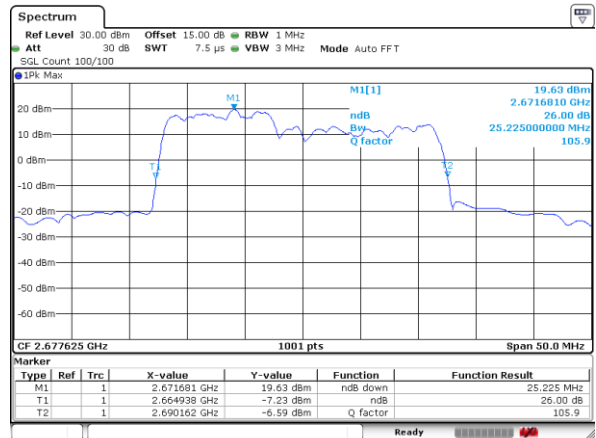

LTE Band 41C

QPSK

Lowest Channel / 5MHz+20MHz

Date: 28 JUN 2022 07:26:53

Lowest Channel / 10MHz+15MHz

Date: 28 JUN 2022 07:14:14

Middle Channel / 5MHz+20MHz

Date: 28 JUN 2022 07:29:59

Middle Channel / 10MHz+15MHz

Date: 28 JUN 2022 07:14:20

Highest Channel / 5MHz+20MHz

Date: 28 JUN 2022 07:13:03

Highest Channel / 10MHz+15MHz

Date: 28 JUN 2022 07:15:14