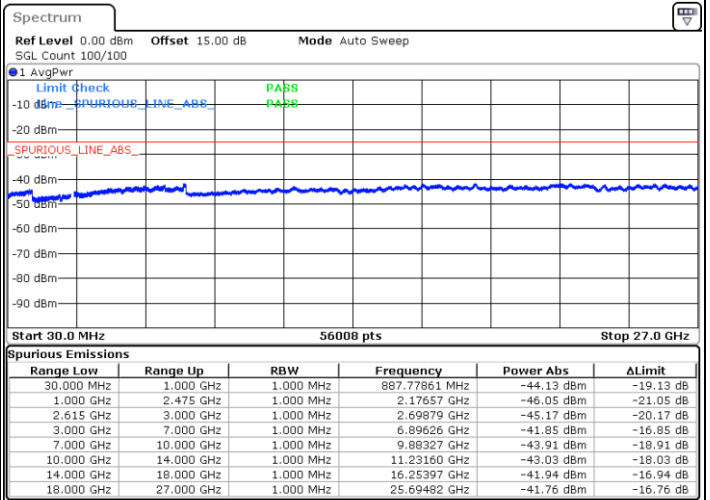

N/A

Date: 30 JUN 2022 23:30:23

LTE Band 7C / 20MHz+10MHz

64QAM

Middle Channel / 1RB0 and 1RB49

Middle Channel / 1RB99 and 1RB0

Date: 30 JUN 2022 23:39:02

Date: 30 JUN 2022 23:46:11

Middle Channel / FullRB

N/A

Date: 30 JUN 2022 23:37:36

LTE Band 7C / 20MHz+10MHz

64QAM

Highest Channel / 1RB0 and 1RB49

Highest Channel / 1RB99 and 1RB0

Date: 1.JUL.2022 00:05:41

Date: 1.JUL.2022 00:04:15

Highest Channel / FullIRB

N/A

Date: 1.JUL.2022 00:12:51

LTE Band 7C / 20MHz+15MHz

64QAM

Lowest Channel / 1RB0 and 1RB74

Lowest Channel / 1RB99 and 1RB0