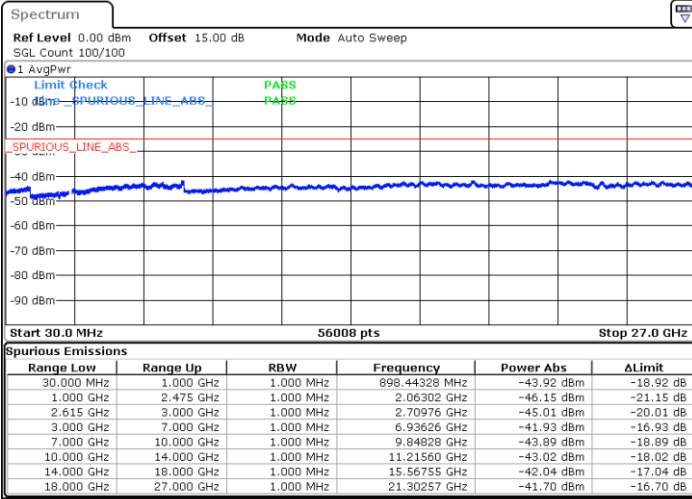

Date: 1.JUL.2022 00:28:07

Lowest Channel / FullIRB

N/A

Date: 1.JUL.2022 00:36:42

LTE Band 7C / 15MHz+15MHz

64QAM

Middle Channel / 1RB0 and 1RB74

Middle Channel / 1RB74 and 1RB0

Date: 1.JUL.2022 00:45:20

Date: 1.JUL.2022 00:52:28

Middle Channel / FullIRB

N/A

Date: 1.JUL.2022 00:43:54

LTE Band 7C / 15MHz+15MHz

64QAM

Highest Channel / 1RB0 and 1RB74

Highest Channel / 1RB74 and 1RB0

Date: 1.JUL.2022 01:11:56

Date: 1.JUL.2022 01:10:30

Highest Channel / FullIRB

N/A

Date: 1.JUL.2022 01:19:05

LTE Band 7C / 15MHz+20MHz

64QAM

Lowest Channel / 1RB0 and 1RB99

Lowest Channel / 1RB74 and 1RB0

Date: 1.JUL.2022 01:41:25

Date: 1.JUL.2022 01:34:16

Lowest Channel / FullIRB

N/A

Date: 1.JUL.2022 01:42:51

LTE Band 7C / 15MHz+20MHz