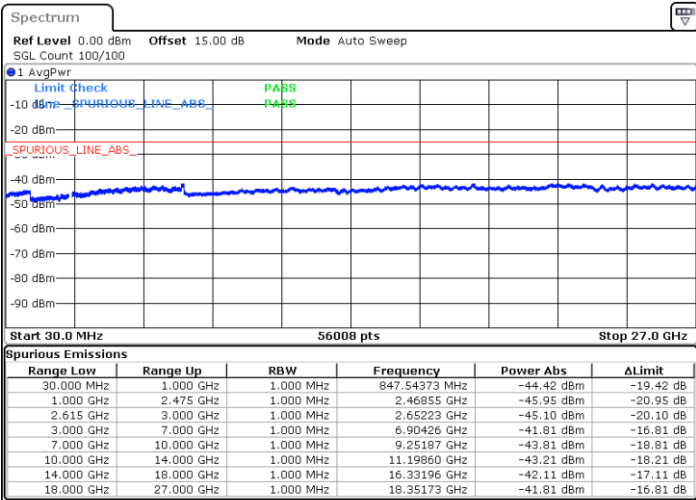

Middle Channel / FullRB

N/A

Date: 30 JUN 2022 23:37:36

LTE Band 7C / 20MHz+10MHz

64QAM

Highest Channel / 1RB0 and 1RB49

Highest Channel / 1RB99 and 1RB0

Date: 1.JUL.2022 00:05:41

Date: 1.JUL.2022 00:04:15

Highest Channel / FullIRB

N/A

Date: 1.JUL.2022 00:12:51

LTE Band 7C / 20MHz+15MHz

64QAM

Lowest Channel / 1RB0 and 1RB74

Lowest Channel / 1RB99 and 1RB0

Date: 1.JUL.2022 02:47:40

Date: 1.JUL.2022 02:40:30

Lowest Channel / FullIRB

N/A

Date: 1.JUL.2022 02:49:06

LTE Band 7C / 20MHz+15MHz

64QAM

MiddleChannel / 1RB0 and 1RB74