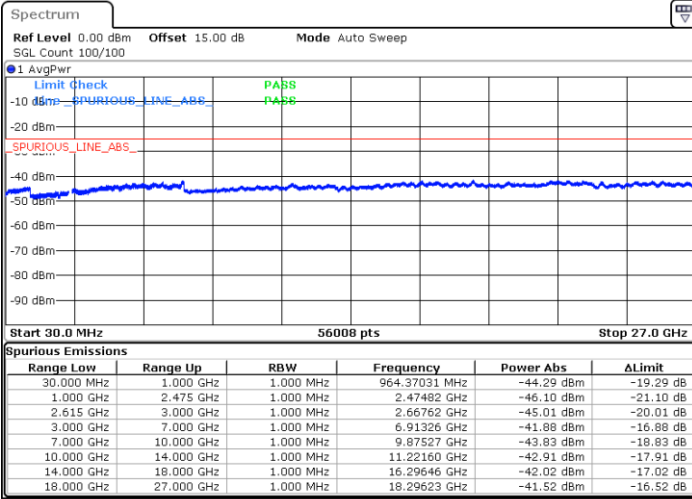

Highest Channel / FullIRB

N/A

Date: 1.JUL.2022 05:44:12

LTE Band 7C / 15MHz+15MHz

64QAM

Lowest Channel / 1RB0 and 1RB74

Lowest Channel / 1RB74 and 1RB0

Date: 1.JUL.2022 00:35:15

Date: 1.JUL.2022 00:28:07

Lowest Channel / FullIRB

N/A

Date: 1.JUL.2022 00:36:42

LTE Band 7C / 15MHz+15MHz

64QAM

Middle Channel / 1RB0 and 1RB74

Middle Channel / 1RB74 and 1RB0

Date: 1.JUL.2022 00:45:20

Date: 1.JUL.2022 00:52:28

Middle Channel / FullIRB

N/A

Date: 1.JUL.2022 00:43:54

LTE Band 7C / 15MHz+15MHz

64QAM

Highest Channel / 1RB0 and 1RB74

Highest Channel / 1RB74 and 1RB0

Date: 1.JUL.2022 01:11:56

Date: 1.JUL.2022 01:10:30

Highest Channel / FullIRB

N/A

Date: 1.JUL.2022 01:19:05

LTE Band 7C / 15MHz+20MHz

64QAM