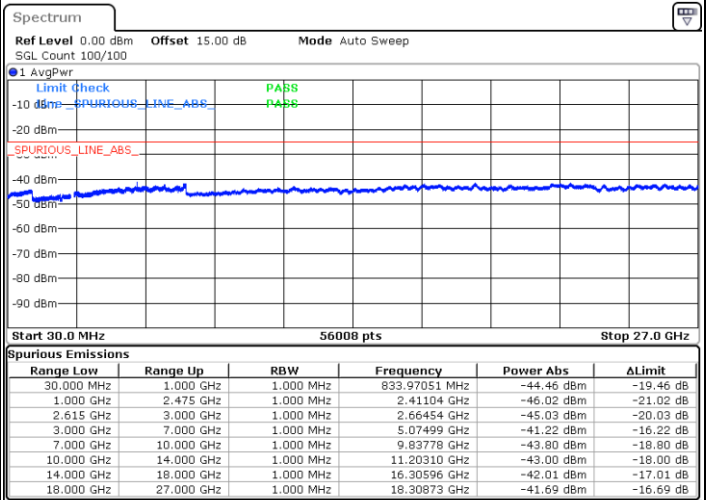

LTE Band 7C / 20MHz+15MHz

16QAM

MiddleChannel / 1RB0 and 1RB74

Middle Channel / 1RB99 and 1RB0

Date: 1.JUL.2022 02:59:11

Date: 1.JUL.2022 03:03:28

Middle Channel / FullIRB

N/A

Date: 1.JUL.2022 02:54:53

LTE Band 7C / 20MHz+15MHz

16QAM

Highest Channel / 1RB0 and 1RB74

Highest Channel / 1RB99 and 1RB0

Date: 1.JUL.2022 03:25:48

Date: 1.JUL.2022 03:21:30

Highest Channel / FullIRB

N/A

Date: 1.JUL.2022 03:30:06

LTE Band 7C / 20MHz+20MHz

16QAM

Lowest Channel / 1RB0 and 1RB99

Lowest Channel / 1RB99 and 1RB0

Date: 1.JUL.2022 03:52:28

Date: 1.JUL.2022 03:48:11