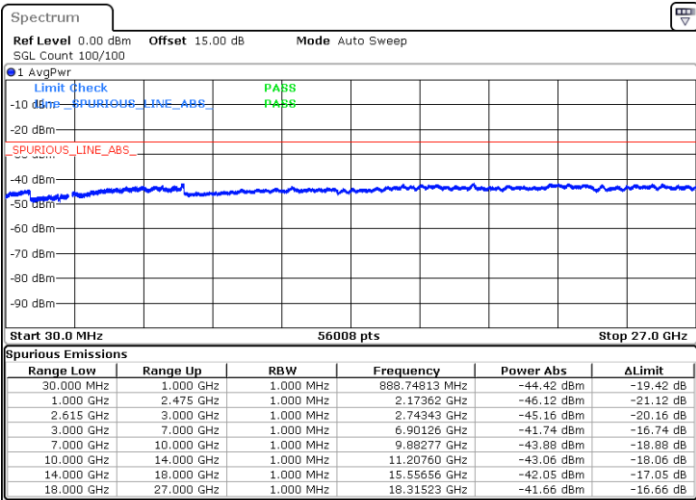

LTE Band 7C / 15MHz+10MHz

64QAM

Lowest Channel / 1RB0 and 1RB49

Lowest Channel / 1RB74 and 1RB0

Date: 1.JUL.2022 05:00:17

Date: 1.JUL.2022 04:53:08

Lowest Channel / FullIRB

N/A

Date: 1.JUL.2022 05:01:44

LTE Band 7C / 15MHz+10MHz

64QAM

Middle Channel / 1RB0 and 1RB49

Middle Channel / 1RB74 and 1RB0

Date: 1.JUL.2022 05:10:22

Date: 1.JUL.2022 05:17:32

Middle Channel / FullIRB

N/A

Date: 1.JUL.2022 05:08:56

LTE Band 7C / 15MHz+10MHz

64QAM

Highest Channel / 1RB0 and 1RB49

Highest Channel / 1RB74 and 1RB0

Date: 1.JUL.2022 05:37:02

Date: 1.JUL.2022 05:35:36

Highest Channel / FullIRB

N/A

Date: 1.JUL.2022 05:44:12

LTE Band 7C / 15MHz+15MHz

64QAM

Lowest Channel / 1RB0 and 1RB74

Lowest Channel / 1RB74 and 1RB0

Date: 1.JUL.2022 00:35:15