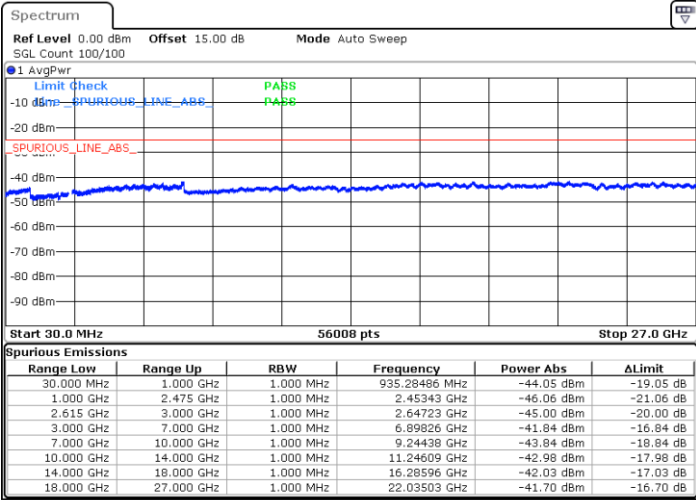

Lowest Channel / 1RB0 and 1RB99

Lowest Channel / 1RB74 and 1RB0

Date: 1.JUL.2022 01:41:25

Date: 1.JUL.2022 01:34:16

Lowest Channel / FullIRB

N/A

Date: 1.JUL.2022 01:42:51

LTE Band 7C / 15MHz+20MHz

64QAM

Middle Channel / 1RB0 and 1RB9

Middle Channel / 1RB74 and 1RB0

Date: 1.JUL.2022 01:51:30

Date: 1.JUL.2022 01:58:38

Middle Channel / FullIRB

N/A

Date: 1.JUL.2022 01:50:03

LTE Band 7C / 15MHz+20MHz

64QAM

Highest Channel / 1RB0 and 1RB99

Highest Channel / 1RB74 and 1RB0

Date: 1.JUL.2022 02:18:06

Date: 1.JUL.2022 02:16:40

Highest Channel / FullIRB

N/A