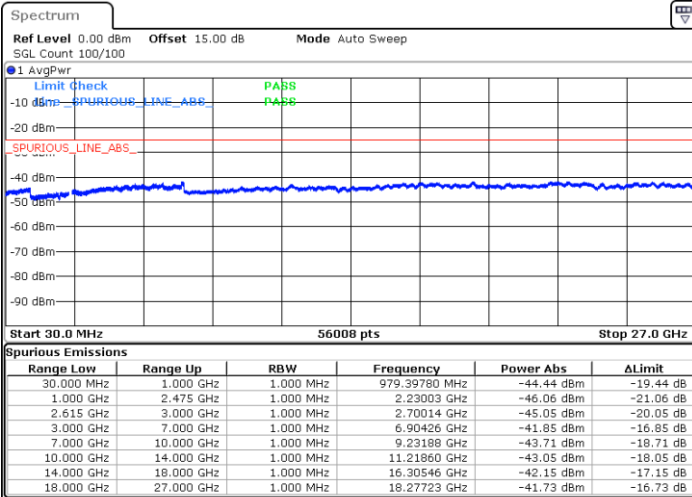

Date: 1.JUL.2022 04:32:05

Date: 1.JUL.2022 04:27:47

Highest Channel / FullIRB

N/A

Date: 1.JUL.2022 04:36:24

LTE Band 7C / 10MHz+20MHz

64QAM

Lowest Channel / 1RB0 and 1RB99

Lowest Channel / 1RB49 and 1RB0

Date: 30 JUN 2022 22:22:47

Date: 30 JUN 2022 22:15:37

Lowest Channel / FullIRB

N/A

Date: 30 JUN 2022 22:24:13

LTE Band 7C / 10MHz+20MHz

64QAM

MiddleChannel / 1RB0 and 1RB99

Middle Channel / 1RB49 and 1RB0

Date: 30 JUN 2022 22:32:52

Date: 30 JUN 2022 22:40:00

Middle Channel / FullIRB

N/A

Date: 30 JUN 2022 22:31:26

LTE Band 7C / 10MHz+20MHz