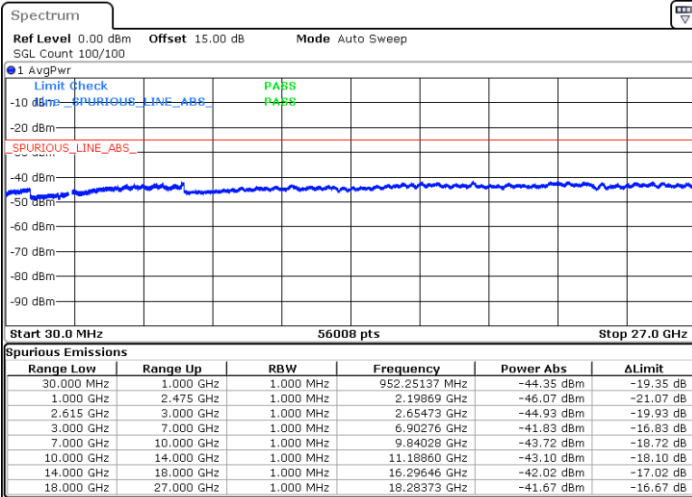

Date: 1.JUL.2022 00:04:15

Highest Channel / FullIRB

N/A

Date: 1.JUL.2022 00:12:51

LTE Band 7C / 20MHz+15MHz

64QAM

Lowest Channel / 1RB0 and 1RB74

Lowest Channel / 1RB99 and 1RB0

Date: 1.JUL.2022 02:47:40

Date: 1.JUL.2022 02:40:30

Lowest Channel / FullIRB

N/A

Date: 1.JUL.2022 02:49:06

LTE Band 7C / 20MHz+15MHz

64QAM

MiddleChannel / 1RB0 and 1RB74

Middle Channel / 1RB99 and 1RB0

Date: 1.JUL.2022 02:57:45

Date: 1.JUL.2022 03:04:54

Middle Channel / FullIRB

N/A

Date: 1.JUL.2022 02:56:19

LTE Band 7C / 20MHz+15MHz

64QAM

Highest Channel / 1RB0 and 1RB74

Highest Channel / 1RB99 and 1RB0

Date: 1.JUL.2022 03:24:22

Date: 1.JUL.2022 03:22:56

Highest Channel / FullIRB

N/A

Date: 1.JUL.2022 03:31:33

LTE Band 7C / 20MHz+20MHz