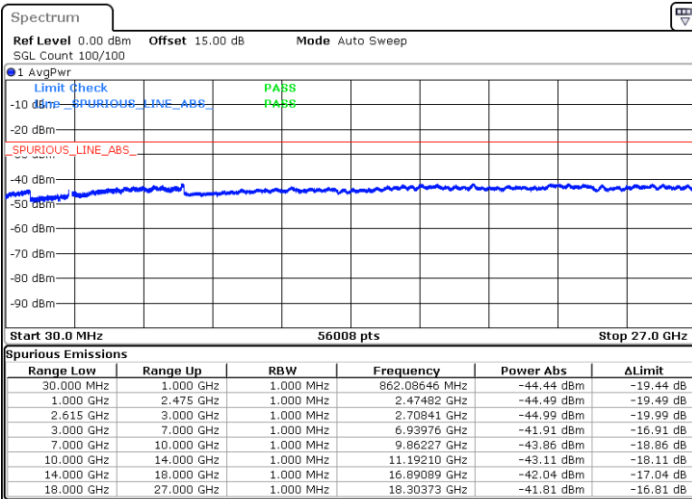

Date: 1.JUL.2022 02:54:53

LTE Band 7C / 20MHz+15MHz

16QAM

Highest Channel / 1RB0 and 1RB74

Highest Channel / 1RB99 and 1RB0

Date: 1.JUL.2022 03:25:48

Date: 1.JUL.2022 03:21:30

Highest Channel / FullIRB

N/A

Date: 1.JUL.2022 03:30:06

LTE Band 7C / 20MHz+20MHz

16QAM

Lowest Channel / 1RB0 and 1RB99

Lowest Channel / 1RB99 and 1RB0

Date: 1.JUL.2022 03:52:28

Date: 1.JUL.2022 03:48:11

Lowest Channel / FullIRB

N/A

Date: 1.JUL.2022 03:56:46

LTE Band 7C / 20MHz+20MHz

16QAM

Middle Channel / 1RB0 and 1RB99

Middle Channel / 1RB99 and 1RB0

Date: 1.JUL.2022 04:05:25

Date: 1.JUL.2022 04:09:43

Middle Channel / FullIRB

N/A

Date: 1.JUL.2022 04:01:07

LTE Band 7C / 20MHz+20MHz

16QAM

Highest Channel / 1RB0 and 1RB99

Highest Channel / 1RB99 and 1RB0