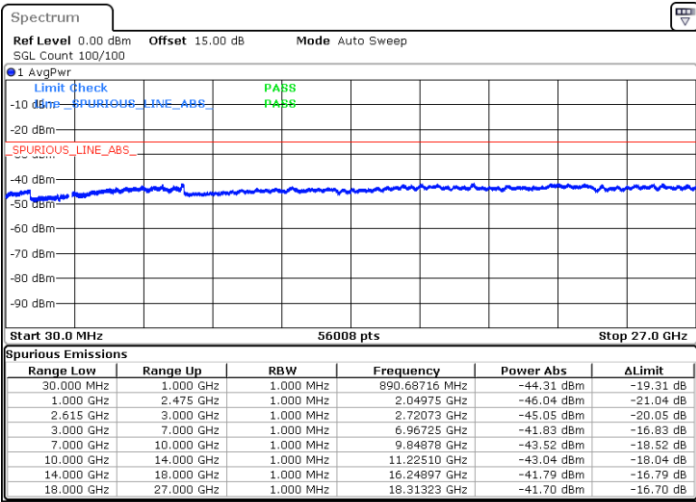

Date: 1.JUL.2022 02:25:17

LTE Band 7C / 20MHz+10MHz

64QAM

Lowest Channel / 1RB0 and 1RB49

Lowest Channel / 1RB99 and 1RB0

Date: 30 JUN 2022 23:28:57

Date: 30 JUN 2022 23:21:48

Lowest Channel / FullRB

N/A

Date: 30 JUN 2022 23:30:23

LTE Band 7C / 20MHz+10MHz

64QAM

Middle Channel / 1RB0 and 1RB49

Middle Channel / 1RB99 and 1RB0

Date: 30 JUN 2022 23:39:02

Date: 30 JUN 2022 23:46:11

Middle Channel / FullRB

N/A

Date: 30 JUN 2022 23:37:36

LTE Band 7C / 20MHz+10MHz

64QAM

Highest Channel / 1RB0 and 1RB49

Highest Channel / 1RB99 and 1RB0

Date: 1.JUL.2022 00:05:41

Date: 1.JUL.2022 00:04:15

Highest Channel / FullIRB

N/A

Date: 1.JUL.2022 00:12:51

LTE Band 7C / 20MHz+15MHz

64QAM

Lowest Channel / 1RB0 and 1RB74

Lowest Channel / 1RB99 and 1RB0