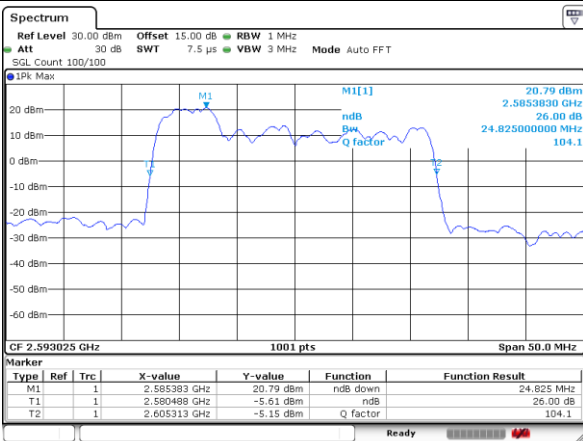

Mode	LTE Band 41C : 26dB BW(MHz)				
64QAM					
BW	5MHz+20MHz	10MHz+15MHz	10MHz+20MHz	15MHz+10MHz	15MHz+15MHz
Lowest CH	24.83	24.93	29.97	25.13	30.57
Middle CH	24.68	24.98	29.91	25.18	30.63
Highest CH	24.78	25.18	29.85	25.23	30.33
BW	15MHz+20MHz	20MHz+5MHz	20MHz+10MHz	20MHz+15MHz	20MHz+20MHz
Lowest CH	34.83	24.93	29.91	34.83	39.80
Middle CH	34.83	24.88	30.03	34.90	39.64
Highest CH	34.90	24.98	29.91	34.90	39.80

LTE Band 41C

QPSK

Lowest Channel / 5MHz+20MHz

Date: 28 JUN 2022 07:26:53

Lowest Channel / 10MHz+15MHz

Date: 28 JUN 2022 07:14:14

Middle Channel / 5MHz+20MHz

Date: 28 JUN 2022 07:29:59

Middle Channel / 10MHz+15MHz

Date: 28 JUN 2022 07:14:20

Highest Channel / 5MHz+20MHz

Date: 28 JUN 2022 07:13:03

Highest Channel / 10MHz+15MHz

Date: 28 JUN 2022 07:15:14