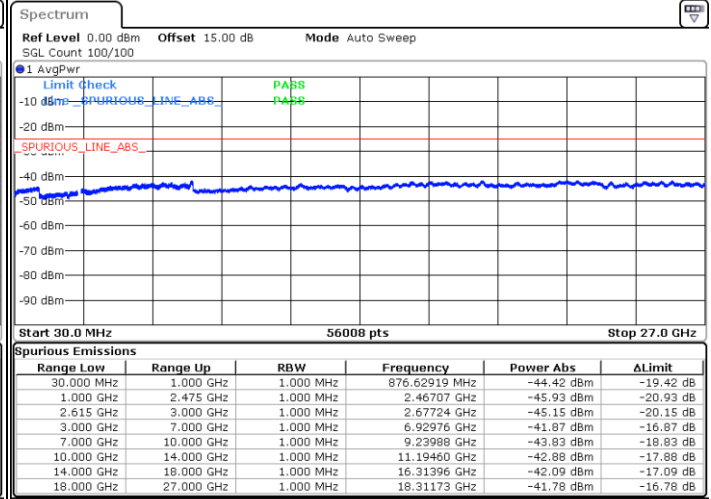

Lowest Channel / 1RB0 and 1RB99

Lowest Channel / 1RB74 and 1RB0

Date: 1.JUL.2022 01:41:25

Date: 1.JUL.2022 01:34:16

Lowest Channel / FullIRB

N/A

Date: 1.JUL.2022 01:42:51

LTE Band 7C / 15MHz+20MHz

LTE Band 7C / 15MHz+20MHz

64QAM

Highest Channel / 1RB0 and 1RB99

Highest Channel / 1RB74 and 1RB0

Date: 1.JUL.2022 02:18:06

Date: 1.JUL.2022 02:16:40

Highest Channel / FullIRB

N/A

Date: 1.JUL.2022 02:25:17

LTE Band 7C / 20MHz+10MHz

64QAM

Lowest Channel / 1RB0 and 1RB49

Lowest Channel / 1RB99 and 1RB0

Date: 30 JUN 2022 23:28:57

Date: 30 JUN 2022 23:21:48

Lowest Channel / FullRB