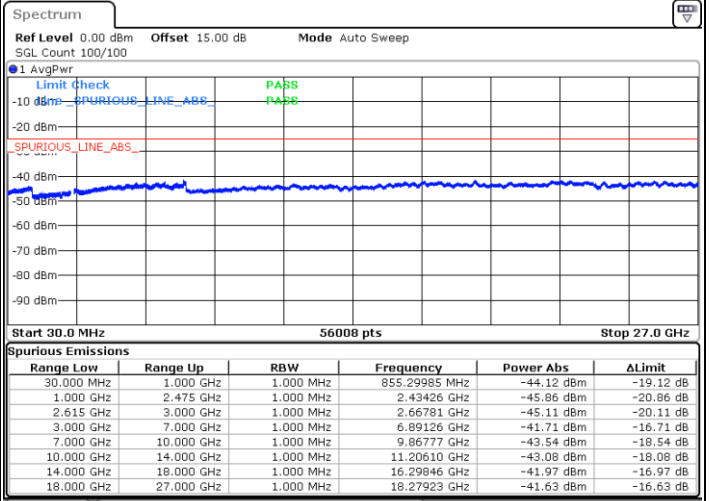

Highest Channel / 1RB74 and 1RB0

Date: 1.JUL.2022 01:11:56

Date: 1.JUL.2022 01:10:30

Highest Channel / FullIRB

N/A

Date: 1.JUL.2022 01:19:05

LTE Band 7C / 15MHz+20MHz

64QAM

Lowest Channel / 1RB0 and 1RB99

Lowest Channel / 1RB74 and 1RB0

Date: 1.JUL.2022 01:41:25

Date: 1.JUL.2022 01:34:16

Lowest Channel / FullIRB

N/A

Date: 1.JUL.2022 01:42:51

LTE Band 7C / 15MHz+20MHz

64QAM

Middle Channel / 1RB0 and 1RB9

Middle Channel / 1RB74 and 1RB0

Date: 1.JUL.2022 01:51:30

Date: 1.JUL.2022 01:58:38

Middle Channel / FullIRB

N/A

Date: 1.JUL.2022 01:50:03

LTE Band 7C / 15MHz+20MHz

64QAM

Highest Channel / 1RB0 and 1RB99

Highest Channel / 1RB74 and 1RB0

Date: 1.JUL.2022 02:18:06

Date: 1.JUL.2022 02:16:40

Highest Channel / FullIRB

N/A