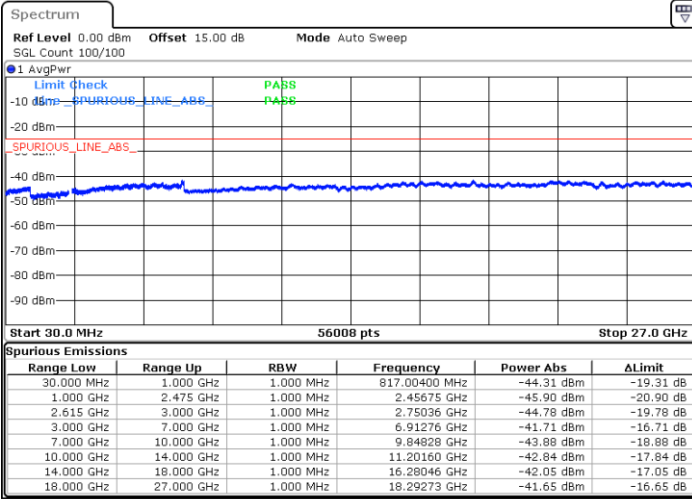

Highest Channel / 1RB0 and 1RB74

Highest Channel / 1RB99 and 1RB0

Date: 1.JUL.2022 03:24:22

Date: 1.JUL.2022 03:22:56

Highest Channel / FullIRB

N/A

Date: 1.JUL.2022 03:31:33

LTE Band 7C / 20MHz+20MHz

64QAM

Lowest Channel / 1RB0 and 1RB99

Lowest Channel / 1RB99 and 1RB0

Date: 1.JUL.2022 03:53:54

Date: 1.JUL.2022 03:46:45

Lowest Channel / FullIRB

N/A

Date: 1.JUL.2022 03:55:20

LTE Band 7C / 20MHz+20MHz

64QAM

Middle Channel / 1RB0 and 1RB99

Middle Channel / 1RB99 and 1RB0

Date: 1.JUL.2022 04:04:00

Date: 1.JUL.2022 04:11:09

Middle Channel / FullIRB

N/A