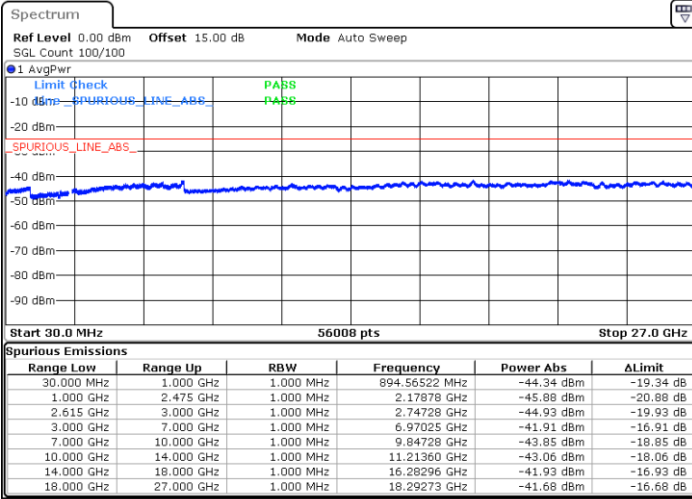

Middle Channel / 1RB99 and 1RB0

Date: 1.JUL.2022 02:57:45

Date: 1.JUL.2022 03:04:54

Middle Channel / FullIRB

N/A

Date: 1.JUL.2022 02:56:19

LTE Band 7C / 20MHz+15MHz

64QAM

Highest Channel / 1RB0 and 1RB74

Highest Channel / 1RB99 and 1RB0

Date: 1.JUL.2022 03:24:22

Date: 1.JUL.2022 03:22:56

Highest Channel / FullIRB

N/A

Date: 1.JUL.2022 03:31:33

LTE Band 7C / 20MHz+20MHz

64QAM

Lowest Channel / 1RB0 and 1RB99

Lowest Channel / 1RB99 and 1RB0

Date: 1.JUL.2022 03:53:54

Date: 1.JUL.2022 03:46:45

Lowest Channel / FullIRB

N/A

Date: 1.JUL.2022 03:55:20