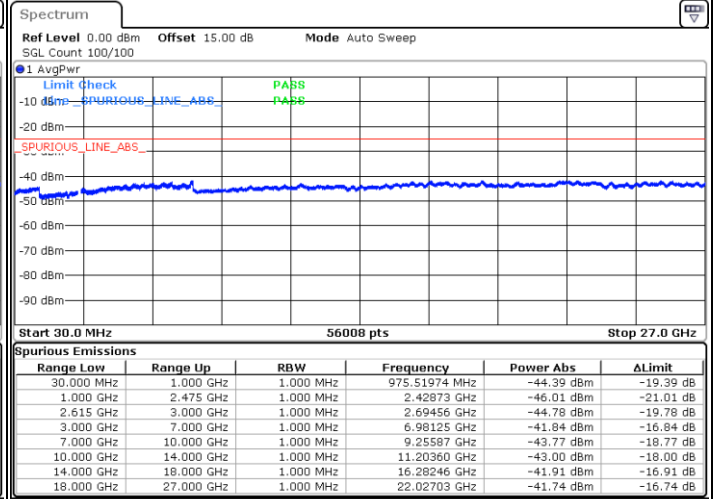

Highest Channel / 1RB0 and 1RB74

Highest Channel / 1RB99 and 1RB0

Date: 1.JUL.2022 03:24:22

Date: 1.JUL.2022 03:22:56

Highest Channel / FullIRB

N/A

Date: 1.JUL.2022 03:31:33

LTE Band 7C / 20MHz+20MHz

64QAM

Lowest Channel / 1RB0 and 1RB99

Lowest Channel / 1RB99 and 1RB0

Date: 1.JUL.2022 03:53:54

Date: 1.JUL.2022 03:46:45

Lowest Channel / FullIRB

N/A

Date: 1.JUL.2022 03:55:20

LTE Band 7C / 20MHz+20MHz

64QAM

Middle Channel / 1RB0 and 1RB99

Middle Channel / 1RB99 and 1RB0

Date: 1.JUL.2022 04:04:00

Date: 1.JUL.2022 04:11:09

Middle Channel / FullIRB

N/A

Date: 1.JUL.2022 04:02:33

LTE Band 7C / 20MHz+20MHz

64QAM

Highest Channel / 1RB0 and 1RB99

Highest Channel / 1RB99 and 1RB0

Date: 1.JUL.2022 04:30:39

Date: 1.JUL.2022 04:29:13

Highest Channel / FullIRB