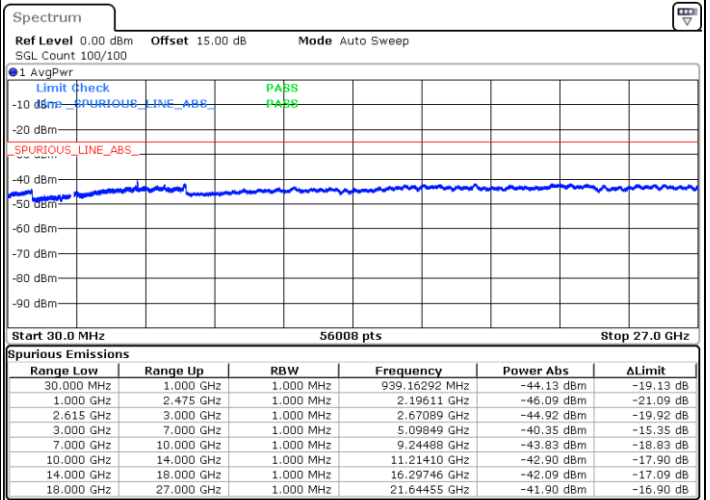

Lowest Channel / FullIRB

N/A

Date: 1.JUL.2022 03:56:46

LTE Band 7C / 20MHz+20MHz

16QAM

Middle Channel / 1RB0 and 1RB99

Middle Channel / 1RB99 and 1RB0

Date: 1.JUL.2022 04:05:25

Date: 1.JUL.2022 04:09:43

Middle Channel / FullIRB

N/A

Date: 1.JUL.2022 04:01:07

LTE Band 7C / 20MHz+20MHz

16QAM

Highest Channel / 1RB0 and 1RB99

Highest Channel / 1RB99 and 1RB0

Date: 1.JUL.2022 04:32:05

Date: 1.JUL.2022 04:27:47

Highest Channel / FullIRB

N/A

Date: 1.JUL.2022 04:36:24

LTE Band 7C / 10MHz+20MHz

64QAM

Lowest Channel / 1RB0 and 1RB99

Lowest Channel / 1RB49 and 1RB0

Date: 30 JUN 2022 22:22:47

Date: 30 JUN 2022 22:15:37

Lowest Channel / FullIRB

N/A

Date: 30 JUN 2022 22:24:13

LTE Band 7C / 10MHz+20MHz

64QAM