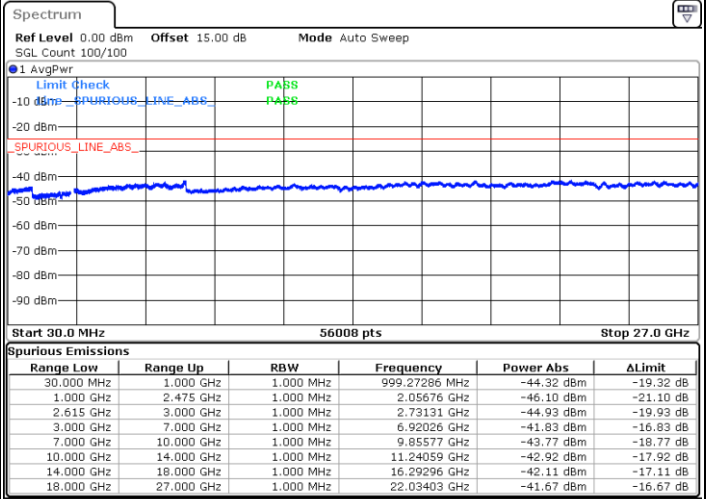

Date: 1.JUL.2022 04:09:43

Middle Channel / FullIRB

N/A

Date: 1.JUL.2022 04:01:07

LTE Band 7C / 20MHz+20MHz

16QAM

Highest Channel / 1RB0 and 1RB99

Highest Channel / 1RB99 and 1RB0

Date: 1.JUL.2022 04:32:05

Date: 1.JUL.2022 04:27:47

Highest Channel / FullIRB

N/A

Date: 1.JUL.2022 04:36:24

LTE Band 7C / 10MHz+20MHz

64QAM

Lowest Channel / 1RB0 and 1RB99

Lowest Channel / 1RB49 and 1RB0

Date: 30 JUN 2022 22:22:47

Date: 30 JUN 2022 22:15:37

Lowest Channel / FullIRB

N/A

Date: 30 JUN 2022 22:24:13

LTE Band 7C / 10MHz+20MHz

64QAM

MiddleChannel / 1RB0 and 1RB99

Middle Channel / 1RB49 and 1RB0

Date: 30 JUN 2022 22:32:52

Date: 30 JUN 2022 22:40:00

Middle Channel / FullIRB

N/A

Date: 30 JUN 2022 22:31:26

LTE Band 7C / 10MHz+20MHz