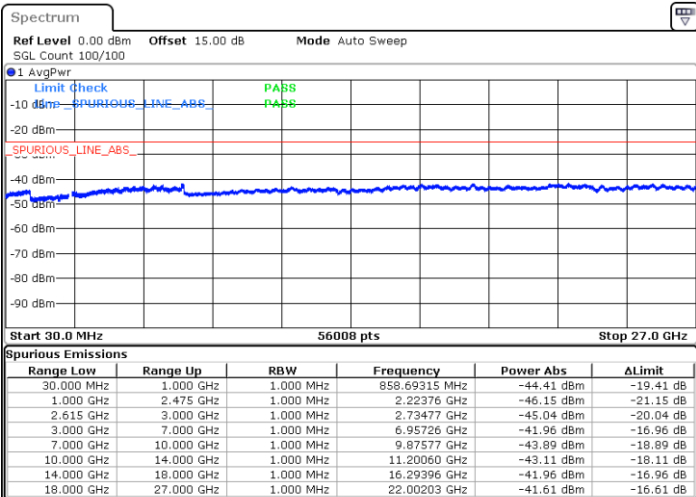

LTE Band 7C / 15MHz+10MHz

64QAM

Lowest Channel / 1RB0 and 1RB49

Lowest Channel / 1RB74 and 1RB0

Date: 1.JUL.2022 05:00:17

Date: 1.JUL.2022 04:53:08

Lowest Channel / FullIRB

N/A

Date: 1.JUL.2022 05:01:44

LTE Band 7C / 15MHz+10MHz

64QAM

Middle Channel / 1RB0 and 1RB49

Middle Channel / 1RB74 and 1RB0

Date: 1.JUL.2022 05:10:22

Date: 1.JUL.2022 05:17:32

Middle Channel / FullIRB

N/A

Date: 1.JUL.2022 05:08:56

LTE Band 7C / 15MHz+10MHz

64QAM

Highest Channel / 1RB0 and 1RB49

Highest Channel / 1RB74 and 1RB0

Date: 1.JUL.2022 05:37:02

Date: 1.JUL.2022 05:35:36

Highest Channel / FullIRB

N/A

Date: 1.JUL.2022 05:44:12

LTE Band 7C / 15MHz+15MHz

64QAM

Lowest Channel / 1RB0 and 1RB74

Lowest Channel / 1RB74 and 1RB0

Date: 1.JUL.2022 00:35:15