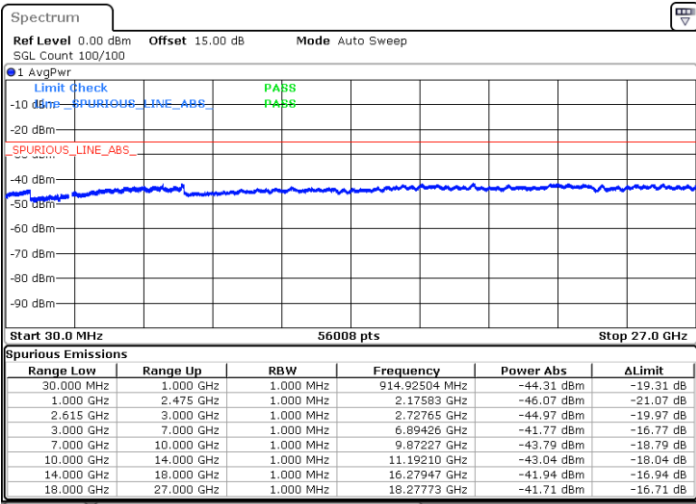

Date: 1.JUL.2022 02:47:40

Date: 1.JUL.2022 02:40:30

Lowest Channel / FullIRB

N/A

Date: 1.JUL.2022 02:49:06

LTE Band 7C / 20MHz+15MHz

64QAM

MiddleChannel / 1RB0 and 1RB74

Middle Channel / 1RB99 and 1RB0

Date: 1.JUL.2022 02:57:45

Date: 1.JUL.2022 03:04:54

Middle Channel / FullIRB

N/A

Date: 1.JUL.2022 02:56:19

LTE Band 7C / 20MHz+15MHz

64QAM

Highest Channel / 1RB0 and 1RB74

Highest Channel / 1RB99 and 1RB0

Date: 1.JUL.2022 03:24:22

Date: 1.JUL.2022 03:22:56

Highest Channel / FullIRB

N/A

Date: 1.JUL.2022 03:31:33

LTE Band 7C / 20MHz+20MHz