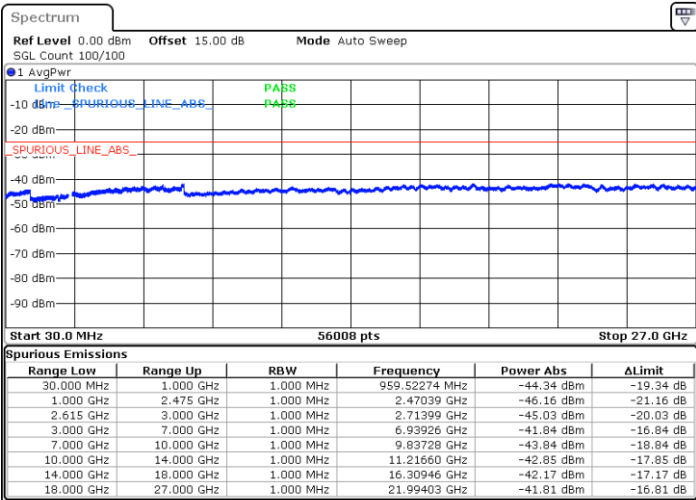

LTE Band 7C / 20MHz+20MHz

64QAM

Middle Channel / 1RB0 and 1RB99

Middle Channel / 1RB99 and 1RB0

Date: 1.JUL.2022 04:04:00

Date: 1.JUL.2022 04:11:09

Middle Channel / FullIRB

N/A

Date: 1.JUL.2022 04:02:33

LTE Band 7C / 20MHz+20MHz

64QAM

Highest Channel / 1RB0 and 1RB99

Highest Channel / 1RB99 and 1RB0

Date: 1.JUL.2022 04:30:39

Date: 1.JUL.2022 04:29:13

Highest Channel / FullIRB

N/A

Date: 1.JUL.2022 04:37:49

LTE Band 41C

26dB Bandwidth

Mode	LTE Band 41C : 26dB BW(MHz)				
QPSK					
BW	5MHz+20MHz	10MHz+15MHz	10MHz+20MHz	15MHz+10MHz	15MHz+15MHz
Lowest CH	24.73	25.33	29.79	25.18	30.57
Middle CH	24.83	25.23	29.73	25.23	30.51
Highest CH	24.83	25.23	29.97	25.28	30.69
BW	15MHz+20MHz	20MHz+5MHz	20MHz+10MHz	20MHz+15MHz	20MHz+20MHz
Lowest CH	34.97	24.78	30.03	34.90	39.72
Middle CH	34.76	24.93	30.09	34.76	39.80
Highest CH	34.90	25.03	30.03	35.04	39.64