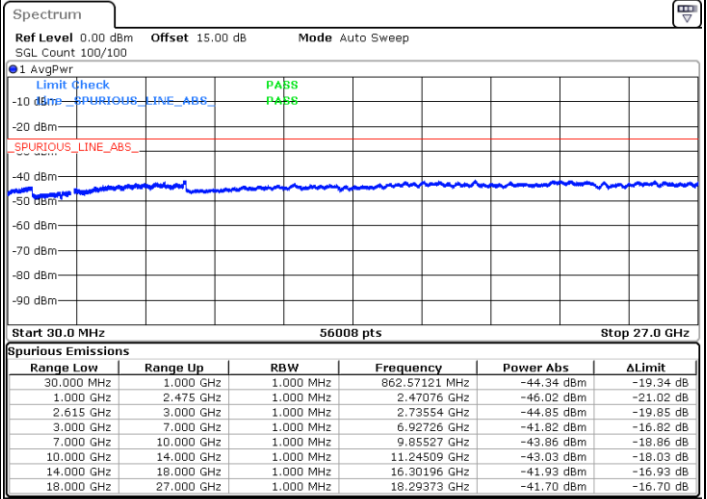

Middle Channel / 1RB99 and 1RB0

Date: 1.JUL.2022 02:57:45

Date: 1.JUL.2022 03:04:54

Middle Channel / FullIRB

N/A

Date: 1.JUL.2022 02:56:19

LTE Band 7C / 20MHz+15MHz

64QAM

Highest Channel / 1RB0 and 1RB74

Highest Channel / 1RB99 and 1RB0

Date: 1.JUL.2022 03:24:22

Date: 1.JUL.2022 03:22:56

Highest Channel / FullIRB

N/A

Date: 1.JUL.2022 03:31:33

LTE Band 7C / 20MHz+20MHz

64QAM

Lowest Channel / 1RB0 and 1RB99

Lowest Channel / 1RB99 and 1RB0

Date: 1.JUL.2022 03:53:54

Date: 1.JUL.2022 03:46:45

Lowest Channel / FullIRB

N/A

Date: 1.JUL.2022 03:55:20