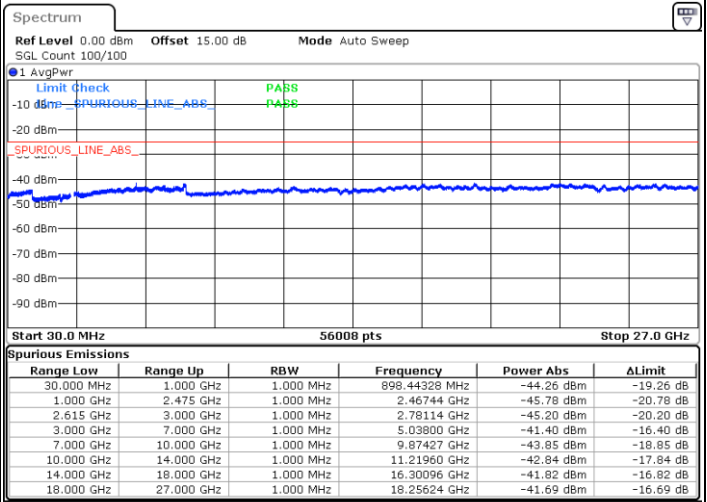

Date: 1.JUL.2022 02:54:53

LTE Band 7C / 20MHz+15MHz

16QAM

Highest Channel / 1RB0 and 1RB74

Highest Channel / 1RB99 and 1RB0

Date: 1.JUL.2022 03:25:48

Date: 1.JUL.2022 03:21:30

Highest Channel / FullIRB

N/A

Date: 1.JUL.2022 03:30:06

LTE Band 7C / 20MHz+20MHz

16QAM

Lowest Channel / 1RB0 and 1RB99

Lowest Channel / 1RB99 and 1RB0

Date: 1.JUL.2022 03:52:28

Date: 1.JUL.2022 03:48:11

Lowest Channel / FullIRB

N/A

Date: 1.JUL.2022 03:56:46

LTE Band 7C / 20MHz+20MHz

16QAM

Middle Channel / 1RB0 and 1RB99

Middle Channel / 1RB99 and 1RB0

Date: 1.JUL.2022 04:05:25

Date: 1.JUL.2022 04:09:43

Middle Channel / FullIRB

N/A

Date: 1.JUL.2022 04:01:07

LTE Band 7C / 20MHz+20MHz

16QAM

Highest Channel / 1RB0 and 1RB99

Highest Channel / 1RB99 and 1RB0