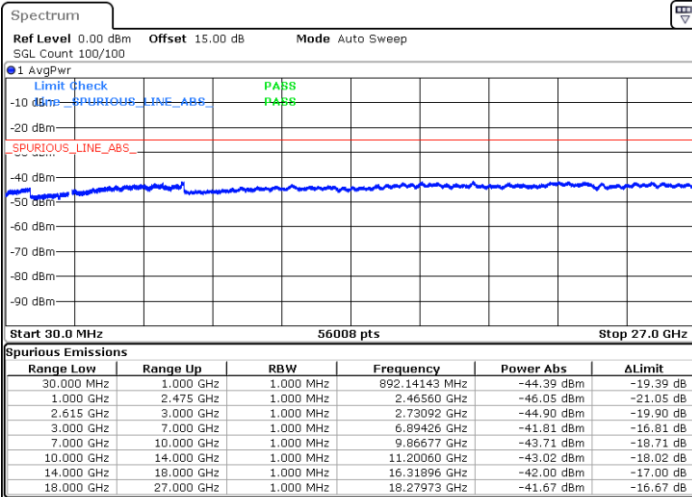

Lowest Channel / 1RB0 and 1RB99

Lowest Channel / 1RB74 and 1RB0

Date: 1.JUL.2022 01:41:25

Date: 1.JUL.2022 01:34:16

Lowest Channel / FullIRB

N/A

Date: 1.JUL.2022 01:42:51

LTE Band 7C / 15MHz+20MHz

LTE Band 7C / 15MHz+20MHz

64QAM

Highest Channel / 1RB0 and 1RB99

Highest Channel / 1RB74 and 1RB0

Date: 1.JUL.2022 02:18:06

Date: 1.JUL.2022 02:16:40

Highest Channel / FullIRB

N/A

Date: 1.JUL.2022 02:25:17

LTE Band 7C / 20MHz+10MHz

64QAM

Lowest Channel / 1RB0 and 1RB49

Lowest Channel / 1RB99 and 1RB0

Date: 30 JUN 2022 23:28:57

Date: 30 JUN 2022 23:21:48

Lowest Channel / FullRB