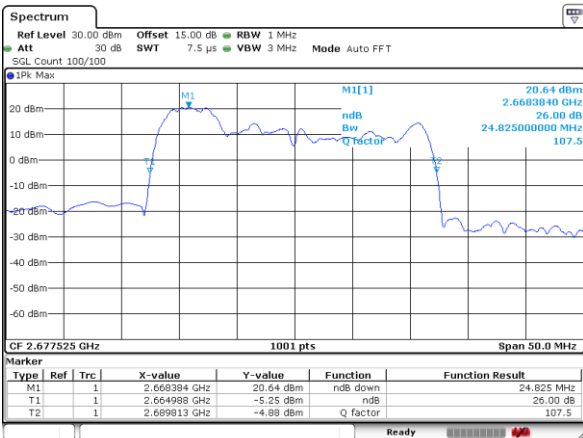

LTE Band 41C

QPSK

Lowest Channel / 5MHz+20MHz

Date: 28 JUN 2022 07:26:53

Lowest Channel / 10MHz+15MHz

Date: 28 JUN 2022 07:14:14

Middle Channel / 5MHz+20MHz

Date: 28 JUN 2022 07:29:59

Middle Channel / 10MHz+15MHz

Date: 28 JUN 2022 07:14:20

Highest Channel / 5MHz+20MHz

Date: 28 JUN 2022 07:13:03

Highest Channel / 10MHz+15MHz

Date: 28 JUN 2022 07:15:14