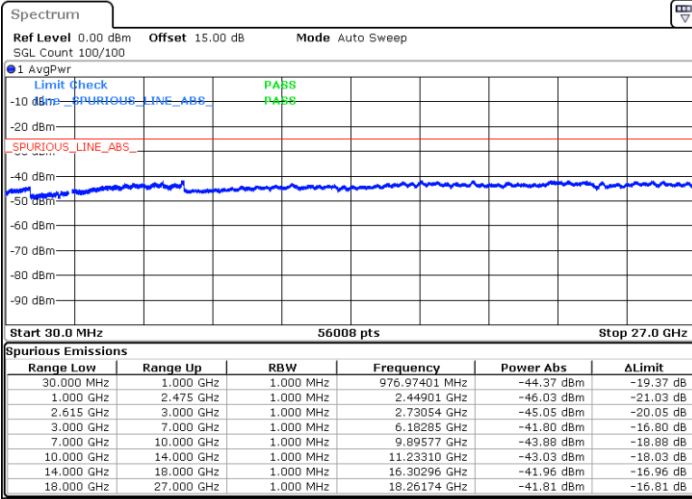

LTE Band 7C / 20MHz+15MHz

16QAM

MiddleChannel / 1RB0 and 1RB74

Middle Channel / 1RB99 and 1RB0

Date: 1.JUL.2022 02:59:11

Date: 1.JUL.2022 03:03:28

Middle Channel / FullIRB

N/A

Date: 1.JUL.2022 02:54:53

LTE Band 7C / 20MHz+15MHz

16QAM

Highest Channel / 1RB0 and 1RB74

Highest Channel / 1RB99 and 1RB0

Date: 1.JUL.2022 03:25:48

Date: 1.JUL.2022 03:21:30

Highest Channel / FullIRB

N/A

Date: 1.JUL.2022 03:30:06

LTE Band 7C / 20MHz+20MHz

16QAM

Lowest Channel / 1RB0 and 1RB99

Lowest Channel / 1RB99 and 1RB0

Date: 1.JUL.2022 03:52:28

Date: 1.JUL.2022 03:48:11

Lowest Channel / FullIRB

N/A

Date: 1.JUL.2022 03:56:46

LTE Band 7C / 20MHz+20MHz

16QAM

Middle Channel / 1RB0 and 1RB99

Middle Channel / 1RB99 and 1RB0

Date: 1.JUL.2022 04:05:25