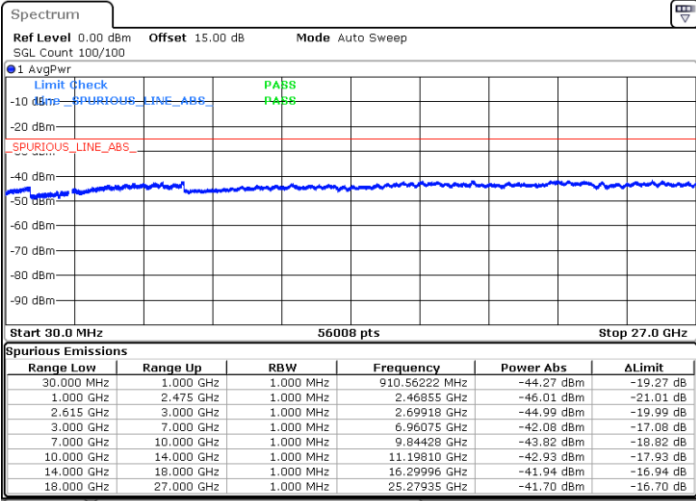

LTE Band 7C / 15MHz+20MHz

64QAM

Middle Channel / 1RB0 and 1RB9

Middle Channel / 1RB74 and 1RB0

Date: 1.JUL.2022 01:51:30

Date: 1.JUL.2022 01:58:38