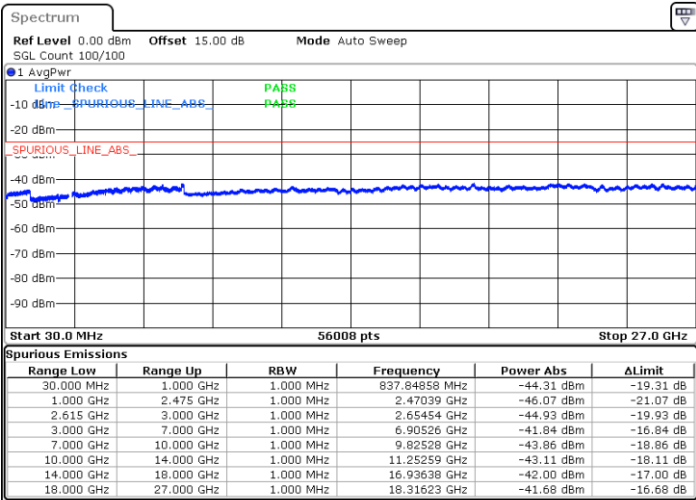

Date: 1.JUL.2022 05:01:44

LTE Band 7C / 15MHz+10MHz

64QAM

Middle Channel / 1RB0 and 1RB49

Middle Channel / 1RB74 and 1RB0

Date: 1.JUL.2022 05:10:22

Date: 1.JUL.2022 05:17:32

Middle Channel / FullIRB

N/A

Date: 1.JUL.2022 05:08:56

LTE Band 7C / 15MHz+10MHz

64QAM

Highest Channel / 1RB0 and 1RB49

Highest Channel / 1RB74 and 1RB0

Date: 1.JUL.2022 05:37:02

Date: 1.JUL.2022 05:35:36

Highest Channel / FullIRB

N/A

Date: 1.JUL.2022 05:44:12

LTE Band 7C / 15MHz+15MHz

64QAM

Lowest Channel / 1RB0 and 1RB74

Lowest Channel / 1RB74 and 1RB0

Date: 1.JUL.2022 00:35:15