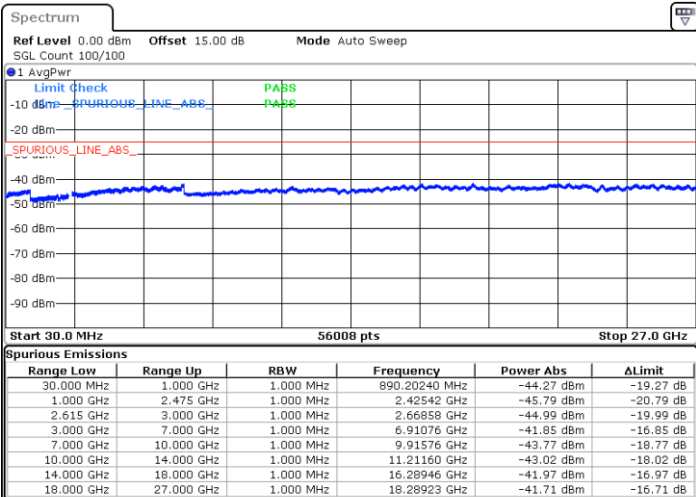

N/A

Date: 30 JUN 2022 23:30:23

LTE Band 7C / 20MHz+10MHz

64QAM

Middle Channel / 1RB0 and 1RB49

Middle Channel / 1RB99 and 1RB0

Date: 30 JUN 2022 23:39:02

Date: 30 JUN 2022 23:46:11

Middle Channel / FullRB

N/A

Date: 30 JUN 2022 23:37:36

LTE Band 7C / 20MHz+10MHz

64QAM

Highest Channel / 1RB0 and 1RB49

Highest Channel / 1RB99 and 1RB0

Date: 1.JUL.2022 00:05:41

Date: 1.JUL.2022 00:04:15

Highest Channel / FullIRB

N/A

Date: 1.JUL.2022 00:12:51

LTE Band 7C / 20MHz+15MHz

64QAM

Lowest Channel / 1RB0 and 1RB74

Lowest Channel / 1RB99 and 1RB0