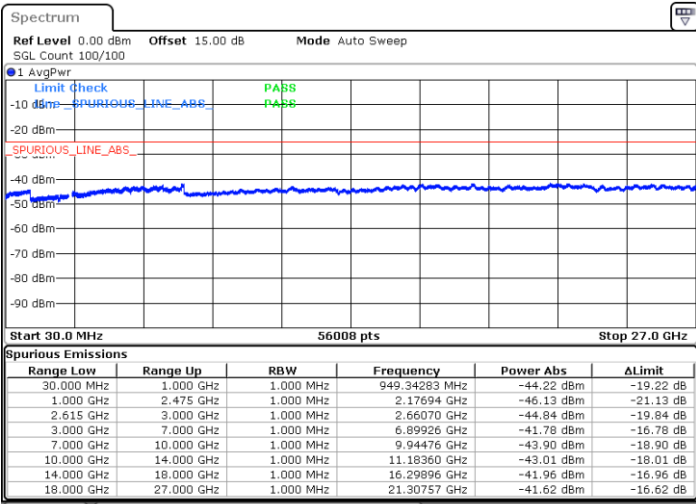

N/A

Date: 1.JUL.2022 03:30:06

LTE Band 7C / 20MHz+20MHz

16QAM

Lowest Channel / 1RB0 and 1RB99

Lowest Channel / 1RB99 and 1RB0

Date: 1.JUL.2022 03:52:28

Date: 1.JUL.2022 03:48:11

Lowest Channel / FullIRB

N/A

Date: 1.JUL.2022 03:56:46

LTE Band 7C / 20MHz+20MHz

16QAM

Middle Channel / 1RB0 and 1RB99

Middle Channel / 1RB99 and 1RB0

Date: 1.JUL.2022 04:05:25

Date: 1.JUL.2022 04:09:43

Middle Channel / FullIRB

N/A

Date: 1.JUL.2022 04:01:07

LTE Band 7C / 20MHz+20MHz

16QAM

Highest Channel / 1RB0 and 1RB99

Highest Channel / 1RB99 and 1RB0

Date: 1.JUL.2022 04:32:05

Date: 1.JUL.2022 04:27:47

Highest Channel / FullIRB

N/A

Date: 1.JUL.2022 04:36:24

LTE Band 7C / 10MHz+20MHz

64QAM

Lowest Channel / 1RB0 and 1RB99