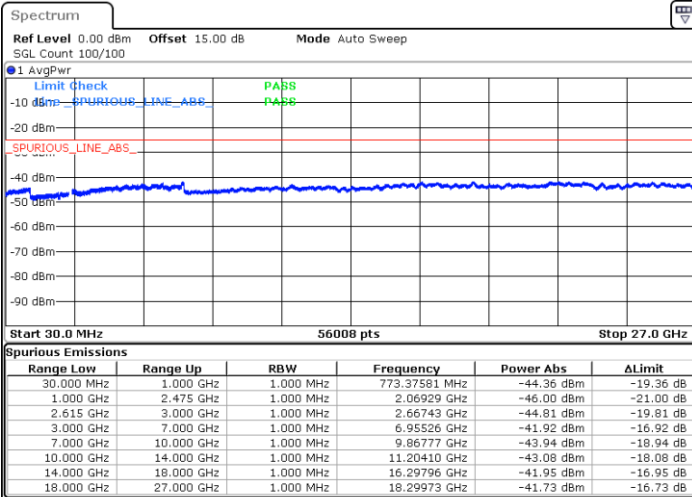

Highest Channel / 1RB0 and 1RB74

Highest Channel / 1RB99 and 1RB0

Date: 1.JUL.2022 03:24:22

Date: 1.JUL.2022 03:22:56

Highest Channel / FullIRB

N/A

Date: 1.JUL.2022 03:31:33

LTE Band 7C / 20MHz+20MHz

64QAM

Lowest Channel / 1RB0 and 1RB99

Lowest Channel / 1RB99 and 1RB0

Date: 1.JUL.2022 03:53:54

Date: 1.JUL.2022 03:46:45

Lowest Channel / FullIRB

N/A

Date: 1.JUL.2022 03:55:20

LTE Band 7C / 20MHz+20MHz

64QAM

Middle Channel / 1RB0 and 1RB99

Middle Channel / 1RB99 and 1RB0

Date: 1.JUL.2022 04:04:00

Date: 1.JUL.2022 04:11:09

Middle Channel / FullIRB

N/A

Date: 1.JUL.2022 04:02:33

LTE Band 7C / 20MHz+20MHz

64QAM

Highest Channel / 1RB0 and 1RB99

Highest Channel / 1RB99 and 1RB0

Date: 1.JUL.2022 04:30:39

Date: 1.JUL.2022 04:29:13

Highest Channel / FullIRB