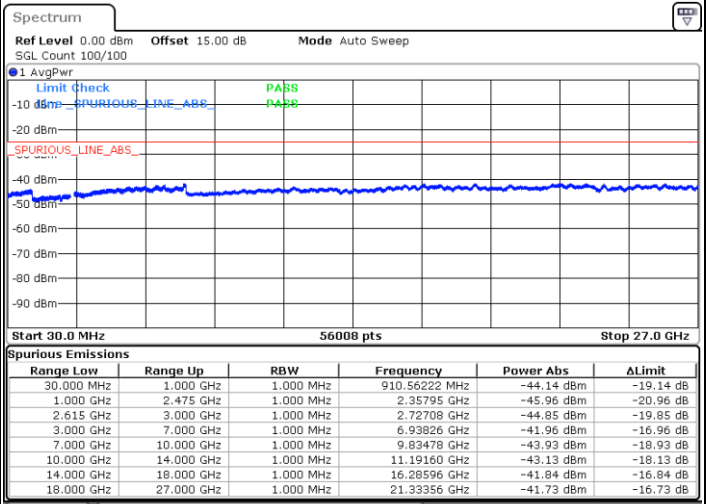

Date: 1.JUL.2022 00:04:15

Highest Channel / FullIRB

N/A

Date: 1.JUL.2022 00:12:51

LTE Band 7C / 20MHz+15MHz

64QAM

Lowest Channel / 1RB0 and 1RB74

Lowest Channel / 1RB99 and 1RB0

Date: 1.JUL.2022 02:47:40

Date: 1.JUL.2022 02:40:30

Lowest Channel / FullIRB

N/A

Date: 1.JUL.2022 02:49:06

LTE Band 7C / 20MHz+15MHz

64QAM

MiddleChannel / 1RB0 and 1RB74

Middle Channel / 1RB99 and 1RB0

Date: 1.JUL.2022 02:57:45

Date: 1.JUL.2022 03:04:54

Middle Channel / FullIRB

N/A

Date: 1.JUL.2022 02:56:19

LTE Band 7C / 20MHz+15MHz

64QAM

Highest Channel / 1RB0 and 1RB74

Highest Channel / 1RB99 and 1RB0

Date: 1.JUL.2022 03:24:22

Date: 1.JUL.2022 03:22:56

Highest Channel / FullIRB

N/A

Date: 1.JUL.2022 03:31:33

LTE Band 7C / 20MHz+20MHz