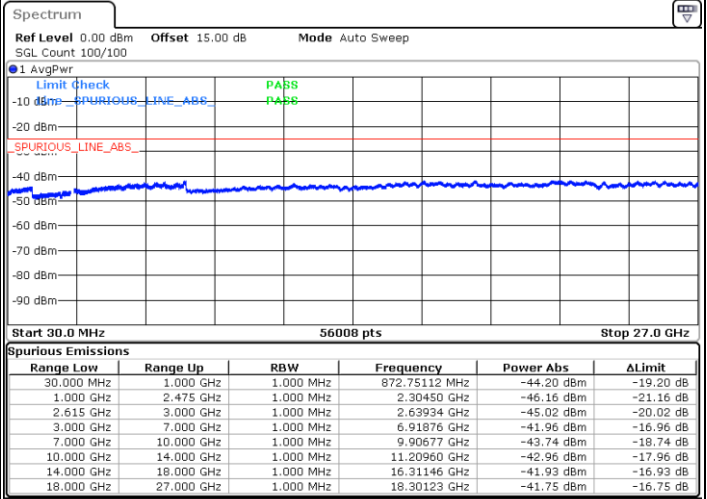

Date: 1.JUL.2022 00:04:15

Highest Channel / FullIRB

N/A

Date: 1.JUL.2022 00:12:51

LTE Band 7C / 20MHz+15MHz

64QAM

Lowest Channel / 1RB0 and 1RB74

Lowest Channel / 1RB99 and 1RB0

Date: 1.JUL.2022 02:47:40

Date: 1.JUL.2022 02:40:30

Lowest Channel / FullIRB

N/A

Date: 1.JUL.2022 02:49:06

LTE Band 7C / 20MHz+15MHz

64QAM

MiddleChannel / 1RB0 and 1RB74

Middle Channel / 1RB99 and 1RB0

Date: 1.JUL.2022 02:57:45

Date: 1.JUL.2022 03:04:54

Middle Channel / FullIRB

N/A

Date: 1.JUL.2022 02:56:19

LTE Band 7C / 20MHz+15MHz

64QAM

Highest Channel / 1RB0 and 1RB74

Highest Channel / 1RB99 and 1RB0

Date: 1.JUL.2022 03:24:22

Date: 1.JUL.2022 03:22:56

Highest Channel / FullIRB

N/A

Date: 1.JUL.2022 03:31:33

LTE Band 7C / 20MHz+20MHz