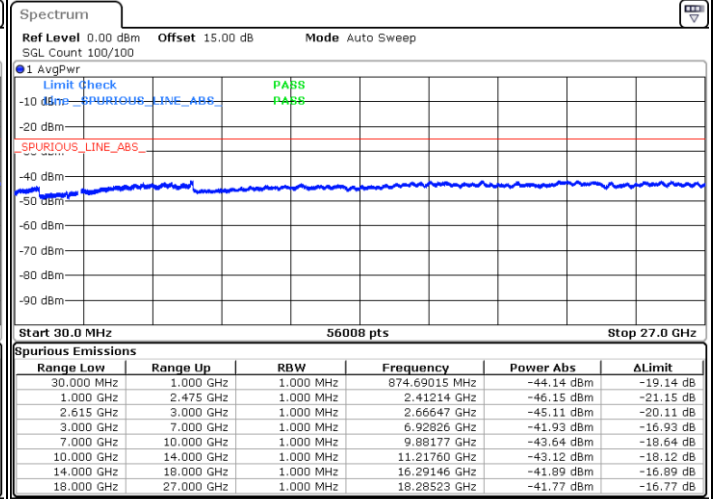

LTE Band 7C / 15MHz+20MHz

64QAM

Highest Channel / 1RB0 and 1RB99

Highest Channel / 1RB74 and 1RB0

Date: 1.JUL.2022 02:18:06

Date: 1.JUL.2022 02:16:40

Highest Channel / FullIRB

N/A

Date: 1.JUL.2022 02:25:17

LTE Band 7C / 20MHz+10MHz

64QAM

Lowest Channel / 1RB0 and 1RB49

Lowest Channel / 1RB99 and 1RB0

Date: 30 JUN 2022 23:28:57

Date: 30 JUN 2022 23:21:48

Lowest Channel / FullRB

N/A

Date: 30 JUN 2022 23:30:23

LTE Band 7C / 20MHz+10MHz

64QAM

Middle Channel / 1RB0 and 1RB49

Middle Channel / 1RB99 and 1RB0

Date: 30 JUN 2022 23:39:02

Date: 30 JUN 2022 23:46:11

Middle Channel / FullRB

N/A

Date: 30 JUN 2022 23:37:36

LTE Band 7C / 20MHz+10MHz

64QAM

Highest Channel / 1RB0 and 1RB49

Highest Channel / 1RB99 and 1RB0

Date: 1.JUL.2022 00:05:41