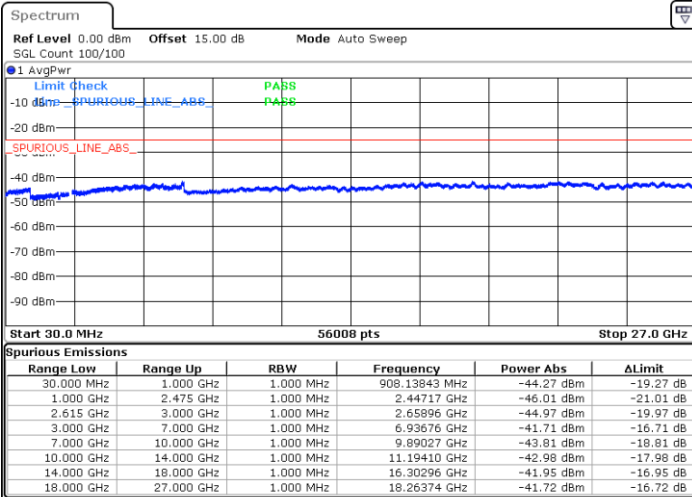

Highest Channel / FullIRB

N/A

Date: 1.JUL.2022 05:44:12

LTE Band 7C / 15MHz+15MHz

64QAM

Lowest Channel / 1RB0 and 1RB74

Lowest Channel / 1RB74 and 1RB0

Date: 1.JUL.2022 00:35:15

Date: 1.JUL.2022 00:28:07

Lowest Channel / FullIRB

N/A

Date: 1.JUL.2022 00:36:42

LTE Band 7C / 15MHz+15MHz

64QAM

Middle Channel / 1RB0 and 1RB74

Middle Channel / 1RB74 and 1RB0

Date: 1.JUL.2022 00:45:20

Date: 1.JUL.2022 00:52:28

Middle Channel / FullIRB

N/A

Date: 1.JUL.2022 00:43:54

LTE Band 7C / 15MHz+15MHz

64QAM

Highest Channel / 1RB0 and 1RB74

Highest Channel / 1RB74 and 1RB0

Date: 1.JUL.2022 01:11:56

Date: 1.JUL.2022 01:10:30

Highest Channel / FullIRB

N/A

Date: 1.JUL.2022 01:19:05

LTE Band 7C / 15MHz+20MHz

64QAM