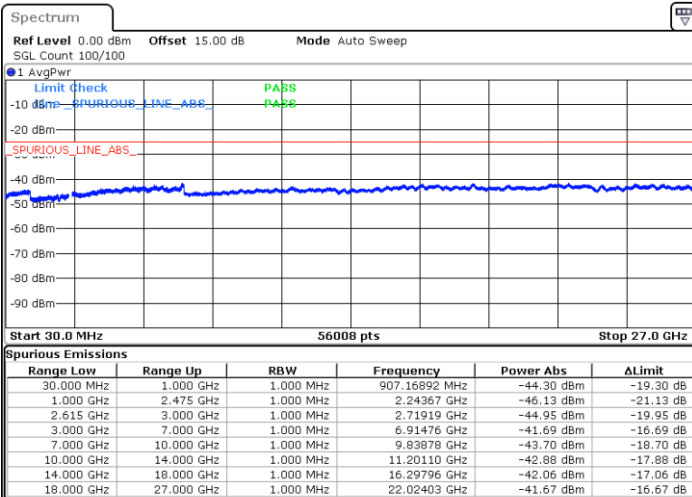

MiddleChannel / 1RB0 and 1RB99

Middle Channel / 1RB49 and 1RB0

Date: 30 JUN 2022 22:32:52

Date: 30 JUN 2022 22:40:00

Middle Channel / FullIRB

N/A

Date: 30 JUN 2022 22:31:26

LTE Band 7C / 10MHz+20MHz

64QAM

Highest Channel / 1RB0 and 1RB99

Highest Channel / 1RB49 and 1RB0

Date: 30 JUN 2022 22:59:29

Date: 30 JUN 2022 22:58:03

Highest Channel / FullIRB

N/A

Date: 30 JUN 2022 23:06:37

LTE Band 7C / 15MHz+10MHz

64QAM

Lowest Channel / 1RB0 and 1RB49

Lowest Channel / 1RB74 and 1RB0

Date: 1.JUL.2022 05:00:17

Date: 1.JUL.2022 04:53:08

Lowest Channel / FullIRB

N/A