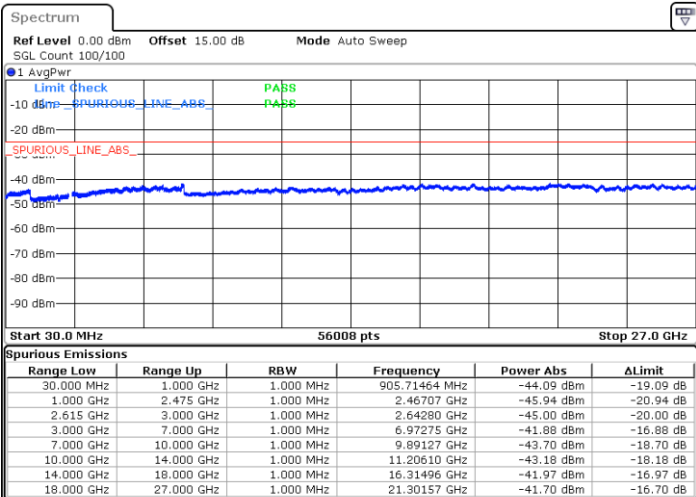

LTE Band 7C / 20MHz+20MHz

64QAM

Middle Channel / 1RB0 and 1RB99

Middle Channel / 1RB99 and 1RB0

Date: 1.JUL.2022 04:04:00

Date: 1.JUL.2022 04:11:09

Middle Channel / FullIRB

N/A

Date: 1.JUL.2022 04:02:33

LTE Band 7C / 20MHz+20MHz

64QAM

Highest Channel / 1RB0 and 1RB99

Highest Channel / 1RB99 and 1RB0

Date: 1.JUL.2022 04:30:39

Date: 1.JUL.2022 04:29:13

Highest Channel / FullIRB

N/A

Date: 1.JUL.2022 04:37:49

LTE Band 41C

26dB Bandwidth

Mode	LTE Band 41C : 26dB BW(MHz)				
QPSK					
BW	5MHz+20MHz	10MHz+15MHz	10MHz+20MHz	15MHz+10MHz	15MHz+15MHz
Lowest CH	24.73	25.33	29.79	25.18	30.57
Middle CH	24.83	25.23	29.73	25.23	30.51
Highest CH	24.83	25.23	29.97	25.28	30.69
BW	15MHz+20MHz	20MHz+5MHz	20MHz+10MHz	20MHz+15MHz	20MHz+20MHz
Lowest CH	34.97	24.78	30.03	34.90	39.72
Middle CH	34.76	24.93	30.09	34.76	39.80
Highest CH	34.90	25.03	30.03	35.04	39.64