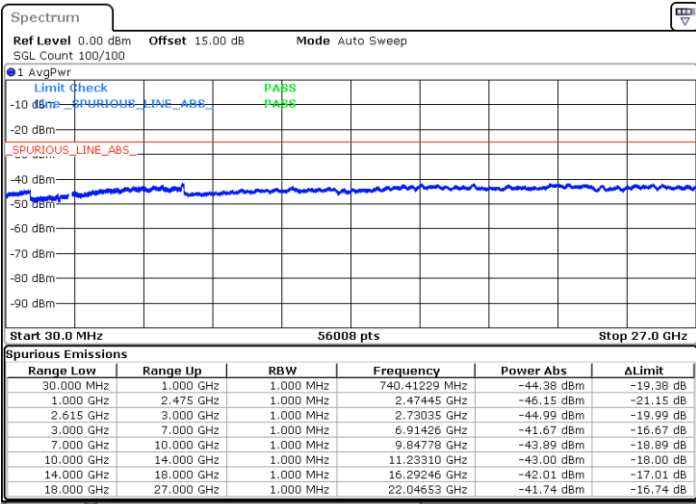

Date: 1.JUL.2022 00:45:20

Date: 1.JUL.2022 00:52:28

Middle Channel / FullIRB

N/A

Date: 1.JUL.2022 00:43:54

LTE Band 7C / 15MHz+15MHz

64QAM

Highest Channel / 1RB0 and 1RB74

Highest Channel / 1RB74 and 1RB0

Date: 1.JUL.2022 01:11:56

Date: 1.JUL.2022 01:10:30

Highest Channel / FullIRB

N/A

Date: 1.JUL.2022 01:19:05

LTE Band 7C / 15MHz+20MHz

64QAM

Lowest Channel / 1RB0 and 1RB99

Lowest Channel / 1RB74 and 1RB0

Date: 1.JUL.2022 01:41:25

Date: 1.JUL.2022 01:34:16

Lowest Channel / FullIRB

N/A

Date: 1.JUL.2022 01:42:51

LTE Band 7C / 15MHz+20MHz