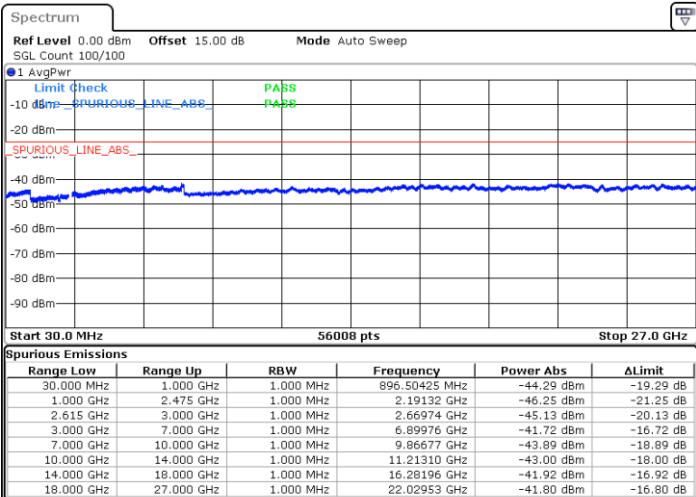

Middle Channel / FullRB

N/A

Date: 30 JUN 2022 23:37:36

LTE Band 7C / 20MHz+10MHz

64QAM

Highest Channel / 1RB0 and 1RB49

Highest Channel / 1RB99 and 1RB0

Date: 1.JUL.2022 00:05:41

Date: 1.JUL.2022 00:04:15

Highest Channel / FullIRB

N/A

Date: 1.JUL.2022 00:12:51

LTE Band 7C / 20MHz+15MHz

64QAM

Lowest Channel / 1RB0 and 1RB74

Lowest Channel / 1RB99 and 1RB0

Date: 1.JUL.2022 02:47:40

Date: 1.JUL.2022 02:40:30

Lowest Channel / FullIRB

N/A

Date: 1.JUL.2022 02:49:06

LTE Band 7C / 20MHz+15MHz

64QAM

MiddleChannel / 1RB0 and 1RB74