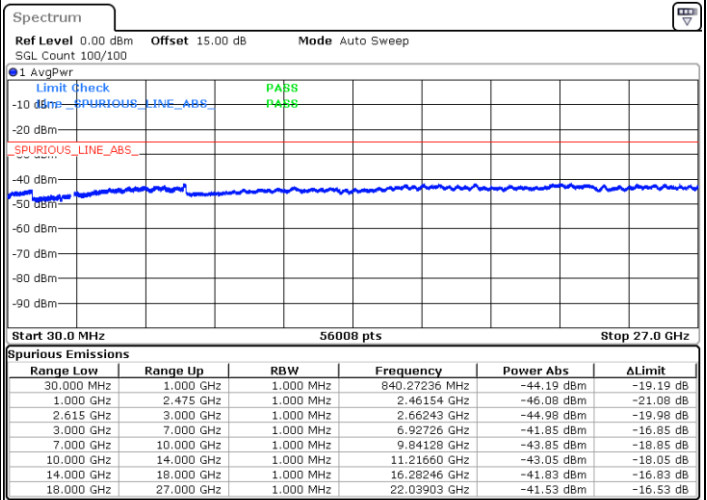

LTE Band 7C / 20MHz+20MHz

64QAM

Middle Channel / 1RB0 and 1RB99

Middle Channel / 1RB99 and 1RB0

Date: 1.JUL.2022 04:04:00

Date: 1.JUL.2022 04:11:09

Middle Channel / FullIRB

N/A

Date: 1.JUL.2022 04:02:33

LTE Band 7C / 20MHz+20MHz

64QAM

Highest Channel / 1RB0 and 1RB99

Highest Channel / 1RB99 and 1RB0

Date: 1.JUL.2022 04:30:39

Date: 1.JUL.2022 04:29:13

Highest Channel / FullIRB

N/A

Date: 1.JUL.2022 04:37:49

LTE Band 41C

26dB Bandwidth

Mode	LTE Band 41C : 26dB BW(MHz)				
QPSK					
BW	5MHz+20MHz	10MHz+15MHz	10MHz+20MHz	15MHz+10MHz	15MHz+15MHz
Lowest CH	24.73	25.33	29.79	25.18	30.57
Middle CH	24.83	25.23	29.73	25.23	30.51
Highest CH	24.83	25.23	29.97	25.28	30.69
BW	15MHz+20MHz	20MHz+5MHz	20MHz+10MHz	20MHz+15MHz	20MHz+20MHz
Lowest CH	34.97	24.78	30.03	34.90	39.72
Middle CH	34.76	24.93	30.09	34.76	39.80
Highest CH	34.90	25.03	30.03	35.04	39.64