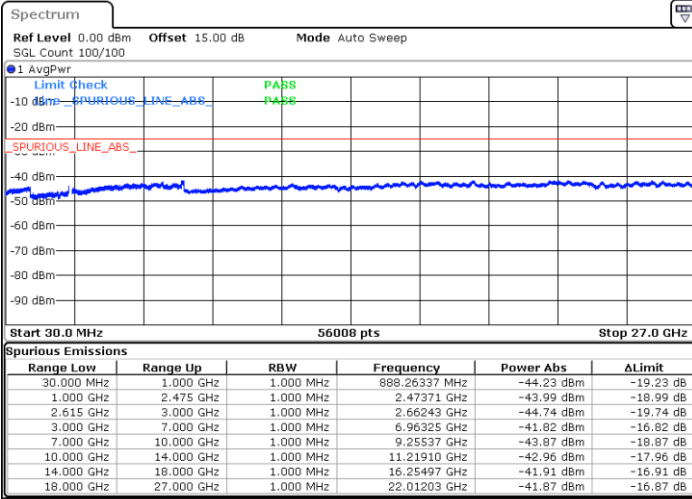

LTE Band 7C / 15MHz+20MHz

64QAM

Highest Channel / 1RB0 and 1RB99

Highest Channel / 1RB74 and 1RB0

Date: 1.JUL.2022 02:18:06

Date: 1.JUL.2022 02:16:40

Highest Channel / FullIRB

N/A

Date: 1.JUL.2022 02:25:17

LTE Band 7C / 20MHz+10MHz

64QAM

Lowest Channel / 1RB0 and 1RB49

Lowest Channel / 1RB99 and 1RB0

Date: 30 JUN 2022 23:28:57

Date: 30 JUN 2022 23:21:48

Lowest Channel / FullRB

N/A

Date: 30 JUN 2022 23:30:23

LTE Band 7C / 20MHz+10MHz

64QAM

Middle Channel / 1RB0 and 1RB49

Middle Channel / 1RB99 and 1RB0

Date: 30 JUN 2022 23:39:02

Date: 30 JUN 2022 23:46:11