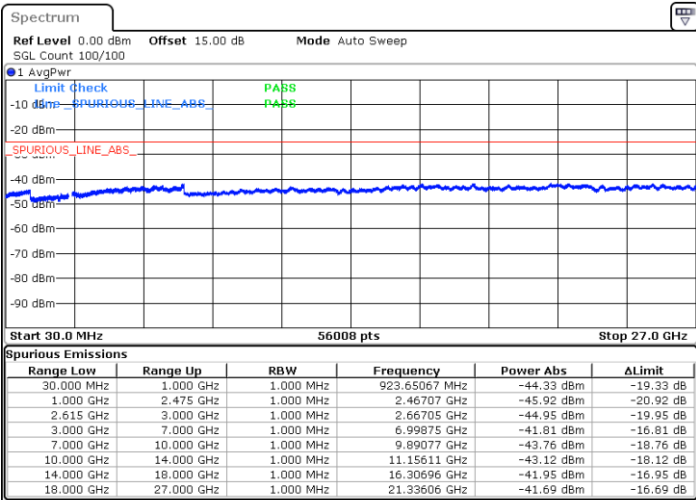

LTE Band 7C / 20MHz+15MHz

16QAM

MiddleChannel / 1RB0 and 1RB74

Middle Channel / 1RB99 and 1RB0

Date: 1.JUL.2022 02:59:11

Date: 1.JUL.2022 03:03:28

Middle Channel / FullIRB

N/A

Date: 1.JUL.2022 02:54:53

LTE Band 7C / 20MHz+15MHz

16QAM

Highest Channel / 1RB0 and 1RB74

Highest Channel / 1RB99 and 1RB0

Date: 1.JUL.2022 03:25:48

Date: 1.JUL.2022 03:21:30

Highest Channel / FullIRB

N/A

Date: 1.JUL.2022 03:30:06

LTE Band 7C / 20MHz+20MHz

16QAM

Lowest Channel / 1RB0 and 1RB99

Lowest Channel / 1RB99 and 1RB0

Date: 1.JUL.2022 03:52:28

Date: 1.JUL.2022 03:48:11