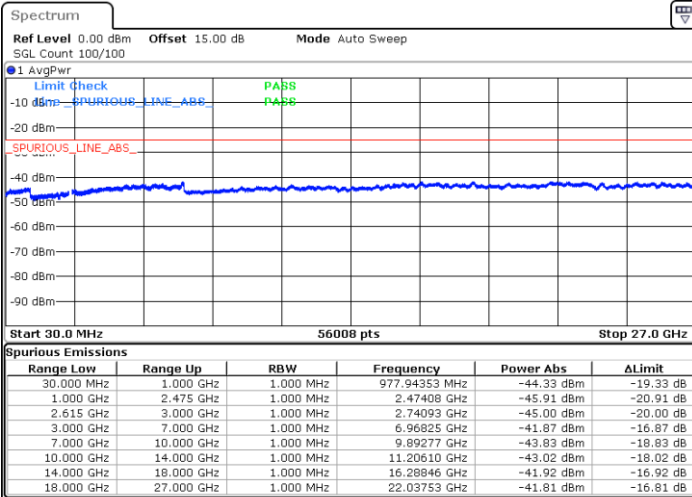

Highest Channel / 1RB0 and 1RB74

Highest Channel / 1RB99 and 1RB0

Date: 1.JUL.2022 03:24:22

Date: 1.JUL.2022 03:22:56

Highest Channel / FullIRB

N/A

Date: 1.JUL.2022 03:31:33

LTE Band 7C / 20MHz+20MHz

64QAM

Lowest Channel / 1RB0 and 1RB99

Lowest Channel / 1RB99 and 1RB0

Date: 1.JUL.2022 03:53:54

Date: 1.JUL.2022 03:46:45

Lowest Channel / FullIRB

N/A

Date: 1.JUL.2022 03:55:20

LTE Band 7C / 20MHz+20MHz

64QAM

Middle Channel / 1RB0 and 1RB99

Middle Channel / 1RB99 and 1RB0

Date: 1.JUL.2022 04:04:00

Date: 1.JUL.2022 04:11:09

Middle Channel / FullIRB

N/A

Date: 1.JUL.2022 04:02:33

LTE Band 7C / 20MHz+20MHz

64QAM

Highest Channel / 1RB0 and 1RB99

Highest Channel / 1RB99 and 1RB0

Date: 1.JUL.2022 04:30:39

Date: 1.JUL.2022 04:29:13

Highest Channel / FullIRB