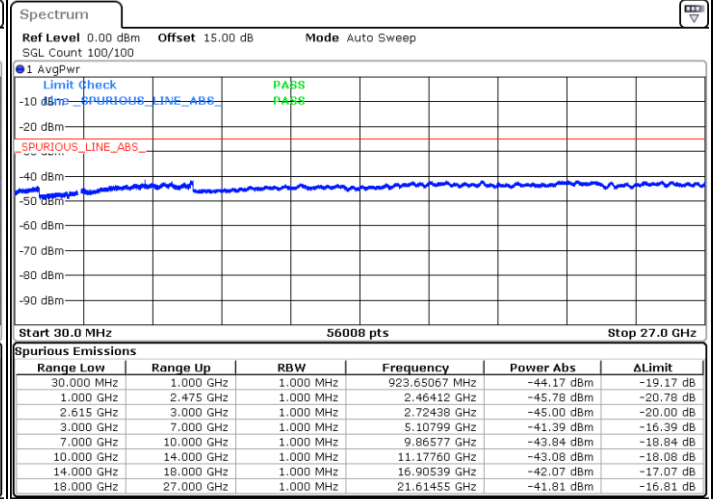

LTE Band 7C / 20MHz+15MHz

16QAM

MiddleChannel / 1RB0 and 1RB74

Middle Channel / 1RB99 and 1RB0

Date: 1.JUL.2022 02:59:11

Date: 1.JUL.2022 03:03:28

Middle Channel / FullIRB

N/A

Date: 1.JUL.2022 02:54:53

LTE Band 7C / 20MHz+15MHz

16QAM

Highest Channel / 1RB0 and 1RB74

Highest Channel / 1RB99 and 1RB0

Date: 1.JUL.2022 03:25:48

Date: 1.JUL.2022 03:21:30

Highest Channel / FullIRB

N/A

Date: 1.JUL.2022 03:30:06

LTE Band 7C / 20MHz+20MHz

16QAM

Lowest Channel / 1RB0 and 1RB99

Lowest Channel / 1RB99 and 1RB0

Date: 1.JUL.2022 03:52:28

Date: 1.JUL.2022 03:48:11

Lowest Channel / FullIRB

N/A

Date: 1.JUL.2022 03:56:46

LTE Band 7C / 20MHz+20MHz

16QAM

Middle Channel / 1RB0 and 1RB99

Middle Channel / 1RB99 and 1RB0

Date: 1.JUL.2022 04:05:25