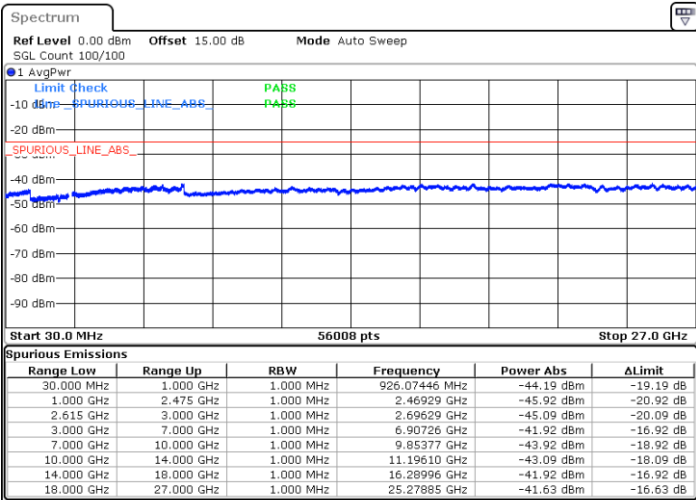

Lowest Channel / FullIRB

N/A

Date: 1.JUL.2022 03:56:46

LTE Band 7C / 20MHz+20MHz

16QAM

Middle Channel / 1RB0 and 1RB99

Middle Channel / 1RB99 and 1RB0

Date: 1.JUL.2022 04:05:25

Date: 1.JUL.2022 04:09:43

Middle Channel / FullIRB

N/A

Date: 1.JUL.2022 04:01:07

LTE Band 7C / 20MHz+20MHz

16QAM

Highest Channel / 1RB0 and 1RB99

Highest Channel / 1RB99 and 1RB0

Date: 1.JUL.2022 04:32:05

Date: 1.JUL.2022 04:27:47

Highest Channel / FullIRB

N/A

Date: 1.JUL.2022 04:36:24

LTE Band 7C / 10MHz+20MHz

64QAM

Lowest Channel / 1RB0 and 1RB99

Lowest Channel / 1RB49 and 1RB0

Date: 30 JUN 2022 22:22:47

Date: 30 JUN 2022 22:15:37

Lowest Channel / FullIRB

N/A

Date: 30 JUN 2022 22:24:13

LTE Band 7C / 10MHz+20MHz

64QAM