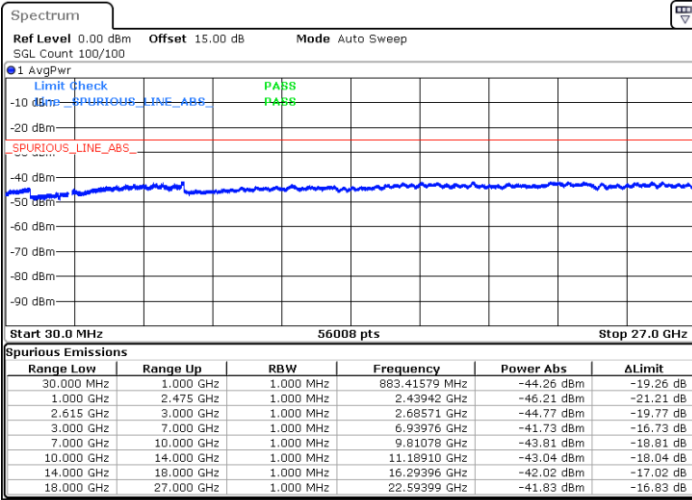

Lowest Channel / 1RB49 and 1RB0

Date: 30 JUN 2022 22:22:47

Date: 30 JUN 2022 22:15:37

Lowest Channel / FullIRB

N/A

Date: 30 JUN 2022 22:24:13

LTE Band 7C / 10MHz+20MHz

64QAM

MiddleChannel / 1RB0 and 1RB99

Middle Channel / 1RB49 and 1RB0

Date: 30 JUN 2022 22:32:52

Date: 30 JUN 2022 22:40:00

Middle Channel / FullIRB

N/A

Date: 30 JUN 2022 22:31:26

LTE Band 7C / 10MHz+20MHz

64QAM

Highest Channel / 1RB0 and 1RB99

Highest Channel / 1RB49 and 1RB0

Date: 30 JUN 2022 22:59:29

Date: 30 JUN 2022 22:58:03

Highest Channel / FullIRB

N/A

Date: 30 JUN 2022 23:06:37

LTE Band 7C / 15MHz+10MHz

64QAM

Lowest Channel / 1RB0 and 1RB49

Lowest Channel / 1RB74 and 1RB0

Date: 1.JUL.2022 05:00:17

Date: 1.JUL.2022 04:53:08

Lowest Channel / FullIRB

N/A