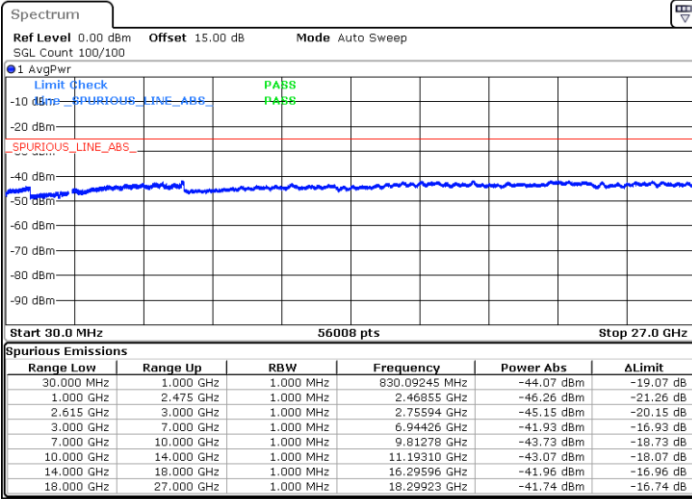

Date: 1.JUL.2022 00:04:15

Highest Channel / FullIRB

N/A

Date: 1.JUL.2022 00:12:51

LTE Band 7C / 20MHz+15MHz

64QAM

Lowest Channel / 1RB0 and 1RB74

Lowest Channel / 1RB99 and 1RB0

Date: 1.JUL.2022 02:47:40

Date: 1.JUL.2022 02:40:30

Lowest Channel / FullIRB

N/A

Date: 1.JUL.2022 02:49:06

LTE Band 7C / 20MHz+15MHz

64QAM

MiddleChannel / 1RB0 and 1RB74

Middle Channel / 1RB99 and 1RB0

Date: 1.JUL.2022 02:57:45

Date: 1.JUL.2022 03:04:54

Middle Channel / FullIRB

N/A

Date: 1.JUL.2022 02:56:19

LTE Band 7C / 20MHz+15MHz

64QAM

Highest Channel / 1RB0 and 1RB74

Highest Channel / 1RB99 and 1RB0

Date: 1.JUL.2022 03:24:22

Date: 1.JUL.2022 03:22:56

Highest Channel / FullIRB

N/A

Date: 1.JUL.2022 03:31:33

LTE Band 7C / 20MHz+20MHz