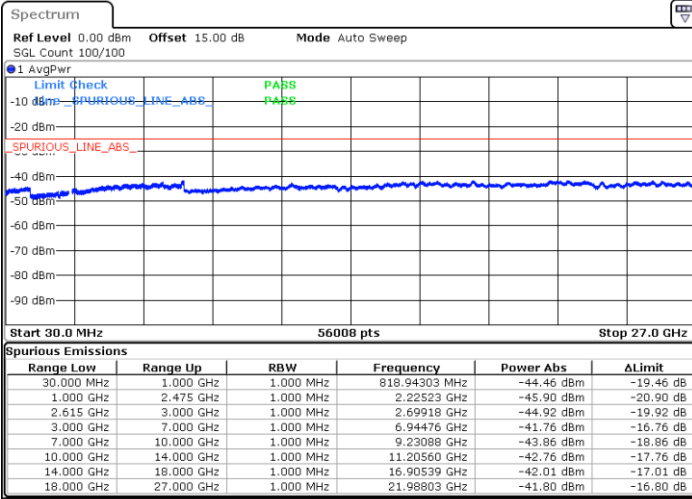

Lowest Channel / 1RB0 and 1RB99

Lowest Channel / 1RB74 and 1RB0

Date: 1.JUL.2022 01:41:25

Date: 1.JUL.2022 01:34:16

Lowest Channel / FullIRB

N/A

Date: 1.JUL.2022 01:42:51

LTE Band 7C / 15MHz+20MHz

64QAM

Middle Channel / 1RB0 and 1RB9

Middle Channel / 1RB74 and 1RB0

Date: 1.JUL.2022 01:51:30

Date: 1.JUL.2022 01:58:38

Middle Channel / FullIRB

N/A

Date: 1.JUL.2022 01:50:03

LTE Band 7C / 15MHz+20MHz

64QAM

Highest Channel / 1RB0 and 1RB99

Highest Channel / 1RB74 and 1RB0

Date: 1.JUL.2022 02:18:06

Date: 1.JUL.2022 02:16:40

Highest Channel / FullIRB

N/A