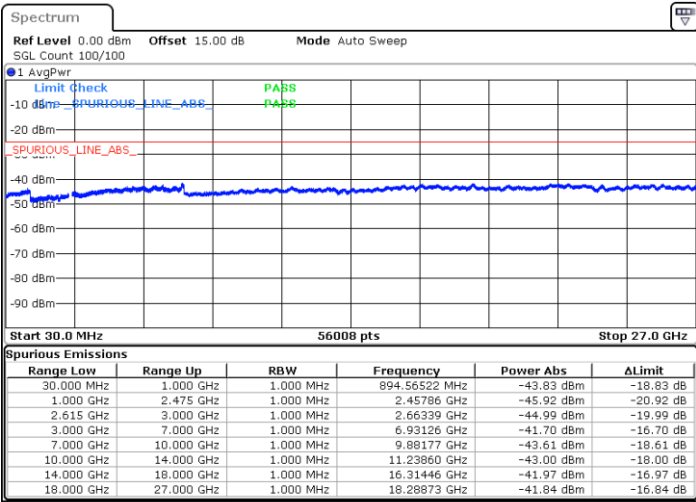

Middle Channel / 1RB99 and 1RB0

Date: 1.JUL.2022 02:57:45

Date: 1.JUL.2022 03:04:54

Middle Channel / FullIRB

N/A

Date: 1.JUL.2022 02:56:19

LTE Band 7C / 20MHz+15MHz

64QAM

Highest Channel / 1RB0 and 1RB74

Highest Channel / 1RB99 and 1RB0

Date: 1.JUL.2022 03:24:22

Date: 1.JUL.2022 03:22:56

Highest Channel / FullIRB

N/A

Date: 1.JUL.2022 03:31:33

LTE Band 7C / 20MHz+20MHz

64QAM

Lowest Channel / 1RB0 and 1RB99

Lowest Channel / 1RB99 and 1RB0

Date: 1.JUL.2022 03:53:54

Date: 1.JUL.2022 03:46:45

Lowest Channel / FullIRB

N/A

Date: 1.JUL.2022 03:55:20