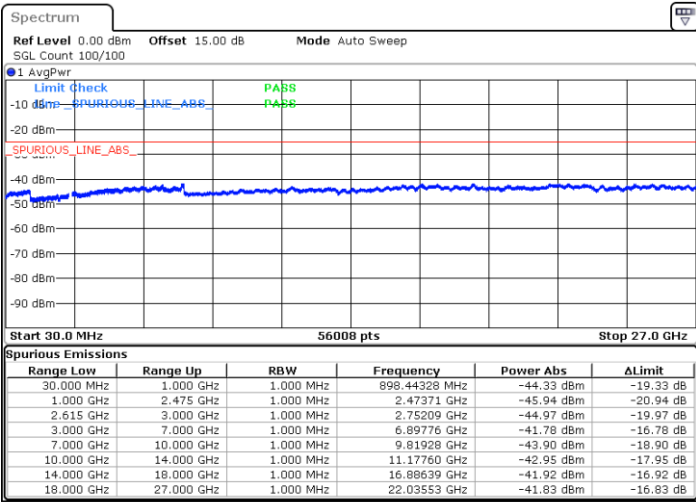

64QAM

Highest Channel / 1RB0 and 1RB99

Highest Channel / 1RB49 and 1RB0

Date: 30 JUN 2022 22:59:29

Date: 30 JUN 2022 22:58:03

Highest Channel / FullIRB

N/A

Date: 30 JUN 2022 23:06:37

LTE Band 7C / 15MHz+10MHz

64QAM

Lowest Channel / 1RB0 and 1RB49

Lowest Channel / 1RB74 and 1RB0

Date: 1.JUL.2022 05:00:17

Date: 1.JUL.2022 04:53:08

Lowest Channel / FullIRB

N/A

Date: 1.JUL.2022 05:01:44

LTE Band 7C / 15MHz+10MHz

64QAM

Middle Channel / 1RB0 and 1RB49

Middle Channel / 1RB74 and 1RB0

Date: 1.JUL.2022 05:10:22

Date: 1.JUL.2022 05:17:32

Middle Channel / FullIRB

N/A

Date: 1.JUL.2022 05:08:56

LTE Band 7C / 15MHz+10MHz

64QAM

Highest Channel / 1RB0 and 1RB49

Highest Channel / 1RB74 and 1RB0

Date: 1.JUL.2022 05:37:02

Date: 1.JUL.2022 05:35:36