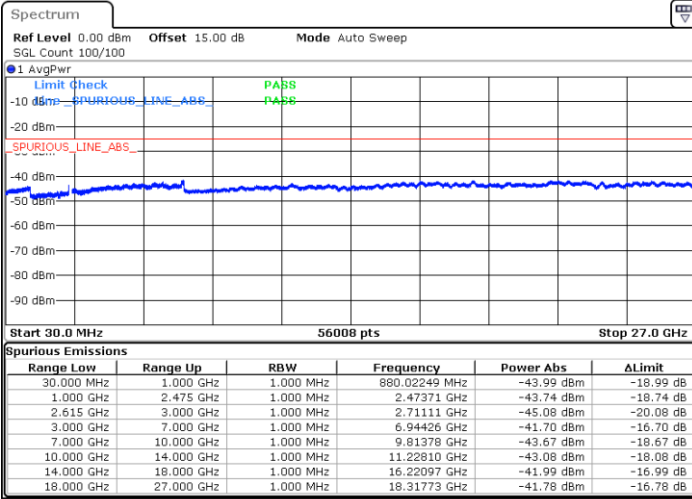

Date: 1.JUL.2022 04:09:43

Middle Channel / FullIRB

N/A

Date: 1.JUL.2022 04:01:07

LTE Band 7C / 20MHz+20MHz

16QAM

Highest Channel / 1RB0 and 1RB99

Highest Channel / 1RB99 and 1RB0

Date: 1.JUL.2022 04:32:05

Date: 1.JUL.2022 04:27:47

Highest Channel / FullIRB

N/A

Date: 1.JUL.2022 04:36:24

LTE Band 7C / 10MHz+20MHz

64QAM

Lowest Channel / 1RB0 and 1RB99

Lowest Channel / 1RB49 and 1RB0

Date: 30 JUN 2022 22:22:47

Date: 30 JUN 2022 22:15:37

Lowest Channel / FullIRB

N/A

Date: 30 JUN 2022 22:24:13

LTE Band 7C / 10MHz+20MHz

64QAM