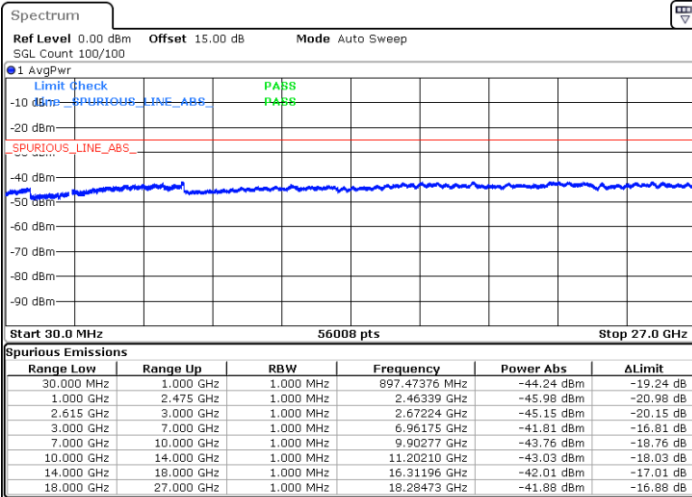

LTE Band 7C / 15MHz+20MHz

64QAM

Highest Channel / 1RB0 and 1RB99

Highest Channel / 1RB74 and 1RB0

Date: 1.JUL.2022 02:18:06

Date: 1.JUL.2022 02:16:40

Highest Channel / FullIRB

N/A

Date: 1.JUL.2022 02:25:17

LTE Band 7C / 20MHz+10MHz

64QAM

Lowest Channel / 1RB0 and 1RB49

Lowest Channel / 1RB99 and 1RB0

Date: 30 JUN 2022 23:28:57

Date: 30 JUN 2022 23:21:48

Lowest Channel / FullRB

N/A

Date: 30 JUN 2022 23:30:23

LTE Band 7C / 20MHz+10MHz

64QAM

Middle Channel / 1RB0 and 1RB49

Middle Channel / 1RB99 and 1RB0

Date: 30 JUN 2022 23:39:02

Date: 30 JUN 2022 23:46:11

Middle Channel / FullRB

N/A

Date: 30 JUN 2022 23:37:36

LTE Band 7C / 20MHz+10MHz

64QAM

Highest Channel / 1RB0 and 1RB49

Highest Channel / 1RB99 and 1RB0

Date: 1.JUL.2022 00:05:41