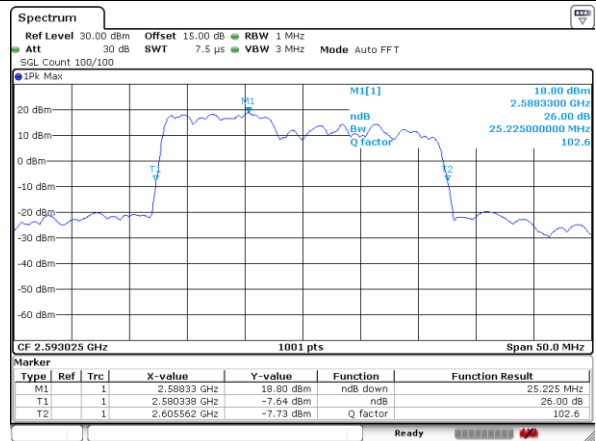

Mode	LTE Band 41C : 26dB BW(MHz)				
64QAM					
BW	5MHz+20MHz	10MHz+15MHz	10MHz+20MHz	15MHz+10MHz	15MHz+15MHz
Lowest CH	24.83	24.93	29.97	25.13	30.57
Middle CH	24.68	24.98	29.91	25.18	30.63
Highest CH	24.78	25.18	29.85	25.23	30.33
BW	15MHz+20MHz	20MHz+5MHz	20MHz+10MHz	20MHz+15MHz	20MHz+20MHz
Lowest CH	34.83	24.93	29.91	34.83	39.80
Middle CH	34.83	24.88	30.03	34.90	39.64
Highest CH	34.90	24.98	29.91	34.90	39.80

LTE Band 41C

QPSK

Lowest Channel / 5MHz+20MHz

Date: 28 JUN 2022 07:26:53

Lowest Channel / 10MHz+15MHz

Date: 28 JUN 2022 07:14:14

Middle Channel / 5MHz+20MHz

Date: 28 JUN 2022 07:29:59

Middle Channel / 10MHz+15MHz

Date: 28 JUN 2022 07:14:20

Highest Channel / 5MHz+20MHz

Date: 28 JUN 2022 07:13:03

Highest Channel / 10MHz+15MHz

Date: 28 JUN 2022 07:15:14