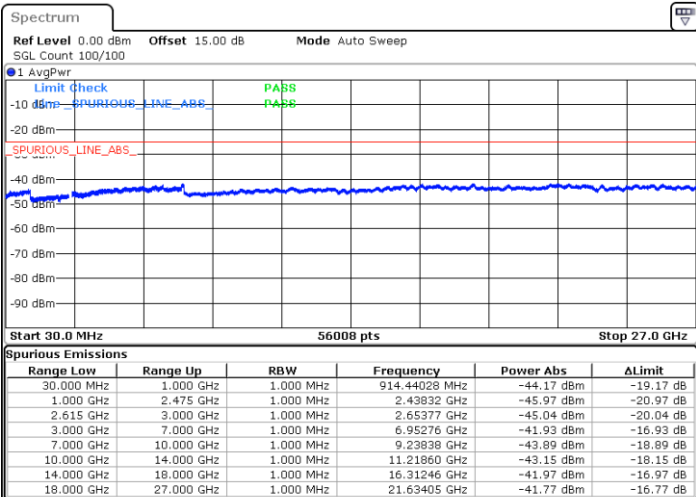

Lowest Channel / FullIRB

N/A

Date: 30 JUN 2022 23:33:15

LTE Band 7C / 20MHz+10MHz

QPSK

Middle Channel / 1RB0 and 1RB49

Middle Channel / 1RB99 and 1RB0

Date: 30 JUN 2022 23:41:54

Date: 30 JUN 2022 23:43:19

Middle Channel / FullIRB

N/A

Date: 30 JUN 2022 23:34:44

LTE Band 7C / 20MHz+10MHz

QPSK

Highest Channel / 1RB0 and 1RB49

Highest Channel / 1RB99 and 1RB0

Date: 1.JUL.2022 00:08:33

Date: 1.JUL.2022 00:01:24

Highest Channel / FullIRB

N/A

Date: 1.JUL.2022 00:09:59

LTE Band 7C / 20MHz+15MHz

QPSK

Lowest Channel / 1RB0 and 1RB74

Lowest Channel / 1RB99 and 1RB0

Date: 1.JUL.2022 02:44:48

Date: 1.JUL.2022 02:43:22

Lowest Channel / FullRB

N/A

Date: 1.JUL.2022 02:51:58

LTE Band 7C / 20MHz+15MHz

QPSK