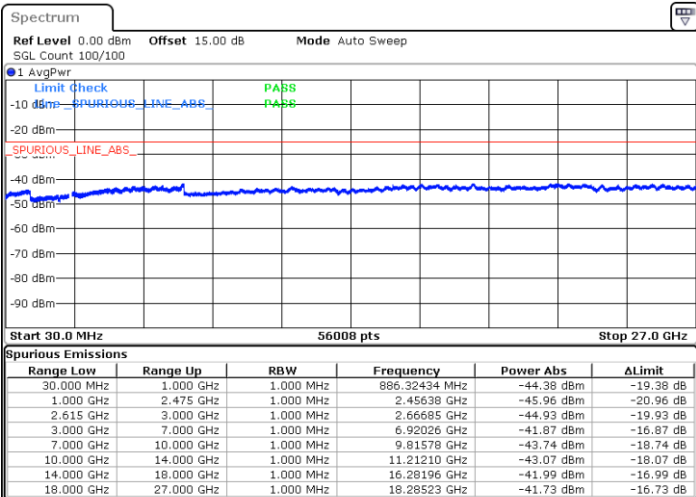

Lowest Channel / 1RB99 and 1RB0

Date: 1.JUL.2022 02:44:48

Date: 1.JUL.2022 02:43:22

Lowest Channel / FullRB

N/A

Date: 1.JUL.2022 02:51:58

LTE Band 7C / 20MHz+15MHz

QPSK

MiddleChannel / 1RB0 and 1RB74

Middle Channel / 1RB99 and 1RB0

Date: 1.JUL.2022 03:00:37

Date: 1.JUL.2022 03:02:03

Middle Channel / FullIRB

N/A

Date: 1.JUL.2022 02:53:27

LTE Band 7C / 20MHz+15MHz

QPSK

Highest Channel / 1RB0 and 1RB74

Highest Channel / 1RB99 and 1RB0

Date: 1.JUL.2022 03:27:14

Date: 1.JUL.2022 03:20:04

Highest Channel / FullIRB

N/A

Date: 1.JUL.2022 03:28:41

LTE Band 7C / 20MHz+20MHz

QPSK

Lowest Channel / 1RB0 and 1RB99

Lowest Channel / 1RB99 and 1RB0

Date: 1.JUL.2022 03:51:02

Date: 1.JUL.2022 03:49:36

Lowest Channel / FullIRB

N/A