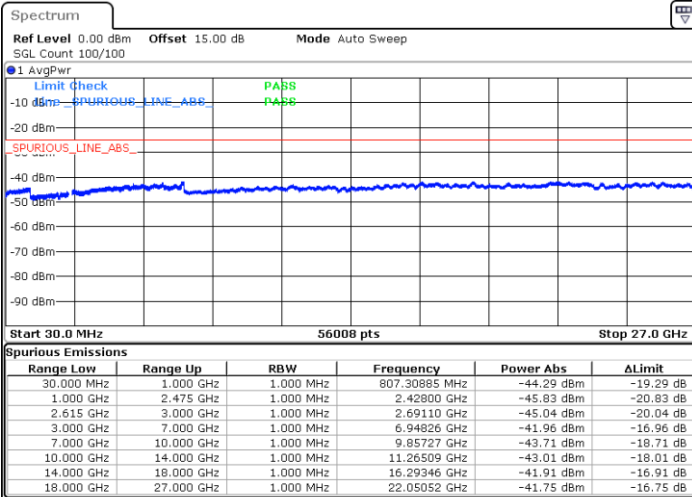

MiddleChannel / 1RB0 and 1RB74

Middle Channel / 1RB99 and 1RB0

Date: 1.JUL.2022 03:00:37

Date: 1.JUL.2022 03:02:03

Middle Channel / FullIRB

N/A

Date: 1.JUL.2022 02:53:27

LTE Band 7C / 20MHz+15MHz

QPSK

Highest Channel / 1RB0 and 1RB74

Highest Channel / 1RB99 and 1RB0

Date: 1.JUL.2022 03:27:14

Date: 1.JUL.2022 03:20:04

Highest Channel / FullIRB

N/A

Date: 1.JUL.2022 03:28:41

LTE Band 7C / 20MHz+20MHz

QPSK

Lowest Channel / 1RB0 and 1RB99

Lowest Channel / 1RB99 and 1RB0

Date: 1.JUL.2022 03:51:02

Date: 1.JUL.2022 03:49:36

Lowest Channel / FullIRB

N/A

Date: 1.JUL.2022 03:58:12

LTE Band 7C / 20MHz+20MHz

QPSK

Middle Channel / 1RB0 and 1RB99

Middle Channel / 1RB99 and 1RB0

Date: 1.JUL.2022 04:06:51

Date: 1.JUL.2022 04:08:17

Middle Channel / FullIRB