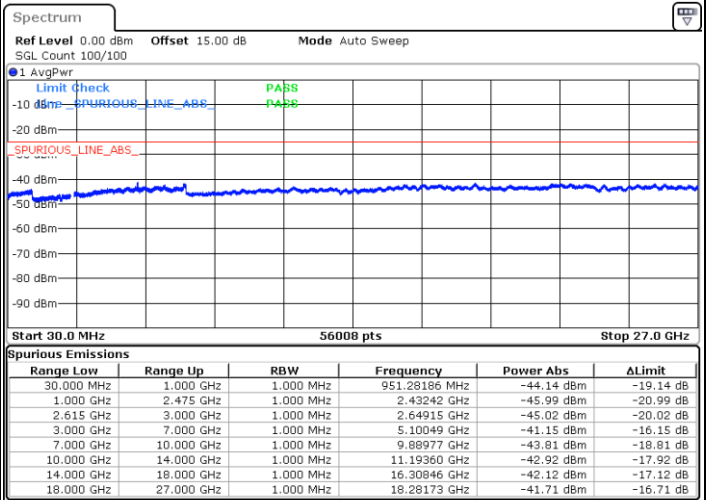

Date: 1.JUL.2022 03:58:12

LTE Band 7C / 20MHz+20MHz

QPSK

Middle Channel / 1RB0 and 1RB99

Middle Channel / 1RB99 and 1RB0

Date: 1.JUL.2022 04:06:51

Date: 1.JUL.2022 04:08:17

Middle Channel / FullIRB

N/A

Date: 1.JUL.2022 03:59:41

LTE Band 7C / 20MHz+20MHz

QPSK

Highest Channel / 1RB0 and 1RB99

Highest Channel / 1RB99 and 1RB0

Date: 1.JUL.2022 04:33:32

Date: 1.JUL.2022 04:26:21

Highest Channel / FullIRB

N/A

Date: 1.JUL.2022 04:34:58

LTE Band 7C / 10MHz+20MHz

16QAM

Lowest Channel / 1RB0 and 1RB99

Lowest Channel / 1RB49 and 1RB0

Date: 30 JUN 2022 22:21:21