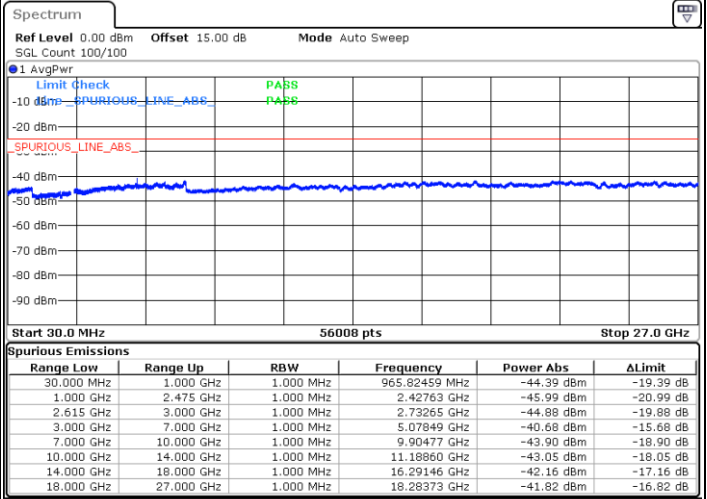

Highest Channel / 1RB0 and 1RB99

Highest Channel / 1RB74 and 1RB0

Date: 1.JUL.2022 02:19:31

Date: 1.JUL.2022 02:15:14

Highest Channel / FullIRB

N/A

Date: 1.JUL.2022 02:23:52

LTE Band 7C / 20MHz+10MHz

16QAM

Lowest Channel / 1RB0 and 1RB49

Lowest Channel / 1RB99 and 1RB0

Date: 30 JUN 2022 23:27:31

Date: 30 JUN 2022 23:23:14

Lowest Channel / FullRB

N/A

Date: 30 JUN 2022 23:31:49

LTE Band 7C / 20MHz+10MHz

16QAM

Middle Channel / 1RB0 and 1RB49

Middle Channel / 1RB99 and 1RB0

Date: 30 JUN 2022 23:40:28

Date: 30 JUN 2022 23:44:45

Middle Channel / FullIRB

N/A

Date: 30 JUN 2022 23:36:10

LTE Band 7C / 20MHz+10MHz

16QAM

Highest Channel / 1RB0 and 1RB49

Highest Channel / 1RB99 and 1RB0

Date: 1.JUL.2022 00:07:07

Date: 1.JUL.2022 00:02:49

Highest Channel / FullIRB