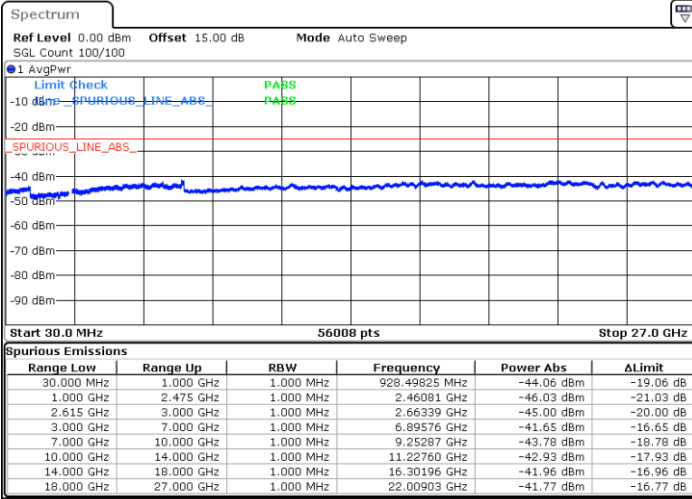

Date: 30 JUN 2022 22:17:03

Lowest Channel / FullIRB

N/A

Date: 30 JUN 2022 22:25:39

LTE Band 7C / 10MHz+20MHz

16QAM

MiddleChannel / 1RB0 and 1RB99

Middle Channel / 1RB49 and 1RB0

Date: 30 JUN 2022 22:34:18

Date: 30 JUN 2022 22:38:34

Middle Channel / FullIRB

N/A

Date: 30 JUN 2022 22:30:00

LTE Band 7C / 10MHz+20MHz

16QAM

Highest Channel / 1RB0 and 1RB99

Highest Channel / 1RB49 and 1RB0

Date: 30 JUN 2022 23:00:55

Date: 30 JUN 2022 22:56:37

Highest Channel / FullIRB

N/A

Date: 30 JUN 2022 23:05:12

LTE Band 7C / 15MHz+10MHz

16QAM

Lowest Channel / 1RB0 and 1RB49

Lowest Channel / 1RB74 and 1RB0

Date: 1.JUL.2022 04:58:51

Date: 1.JUL.2022 04:54:34

Lowest Channel / FullIRB

N/A

Date: 1.JUL.2022 05:03:09

LTE Band 7C / 15MHz+10MHz