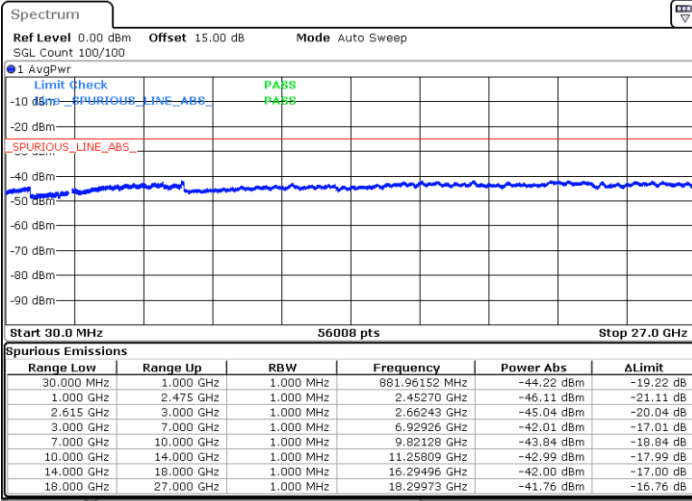

MiddleChannel / 1RB0 and 1RB74

Middle Channel / 1RB99 and 1RB0

Date: 1.JUL.2022 03:00:37

Date: 1.JUL.2022 03:02:03

Middle Channel / FullIRB

N/A

Date: 1.JUL.2022 02:53:27

LTE Band 7C / 20MHz+15MHz

QPSK

Highest Channel / 1RB0 and 1RB74

Highest Channel / 1RB99 and 1RB0

Date: 1.JUL.2022 03:27:14

Date: 1.JUL.2022 03:20:04

Highest Channel / FullIRB

N/A

Date: 1.JUL.2022 03:28:41

LTE Band 7C / 20MHz+20MHz

QPSK

Lowest Channel / 1RB0 and 1RB99

Lowest Channel / 1RB99 and 1RB0

Date: 1.JUL.2022 03:51:02

Date: 1.JUL.2022 03:49:36

Lowest Channel / FullIRB

N/A

Date: 1.JUL.2022 03:58:12

LTE Band 7C / 20MHz+20MHz

QPSK

Middle Channel / 1RB0 and 1RB99

Middle Channel / 1RB99 and 1RB0

Date: 1.JUL.2022 04:06:51

Date: 1.JUL.2022 04:08:17

Middle Channel / FullIRB