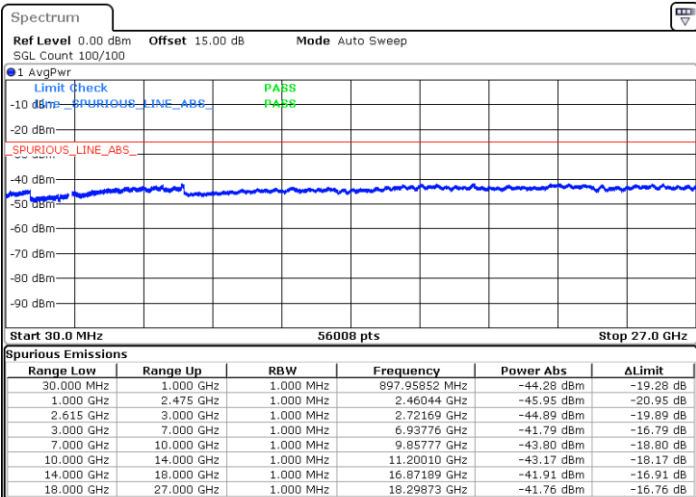

Lowest Channel / FullIRB

N/A

Date: 1.JUL.2022 02:50:32