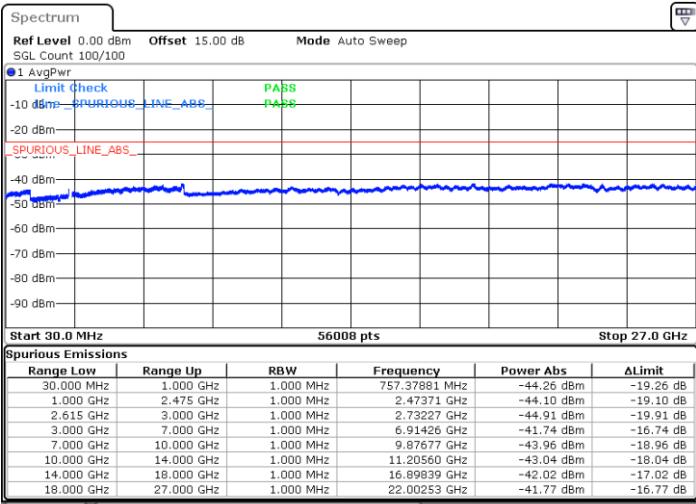

Middle Channel / 1RB74 and 1RB0

Date: 1.JUL.2022 01:52:55

Date: 1.JUL.2022 01:57:13

Middle Channel / FullIRB

N/A

Date: 1.JUL.2022 01:48:37

LTE Band 7C / 15MHz+20MHz

16QAM

Highest Channel / 1RB0 and 1RB99

Highest Channel / 1RB74 and 1RB0

Date: 1.JUL.2022 02:19:31

Date: 1.JUL.2022 02:15:14

Highest Channel / FullIRB

N/A

Date: 1.JUL.2022 02:23:52

LTE Band 7C / 20MHz+10MHz

16QAM

Lowest Channel / 1RB0 and 1RB49

Lowest Channel / 1RB99 and 1RB0

Date: 30 JUN 2022 23:27:31

Date: 30 JUN 2022 23:23:14

Lowest Channel / FullRB

N/A

Date: 30 JUN 2022 23:31:49