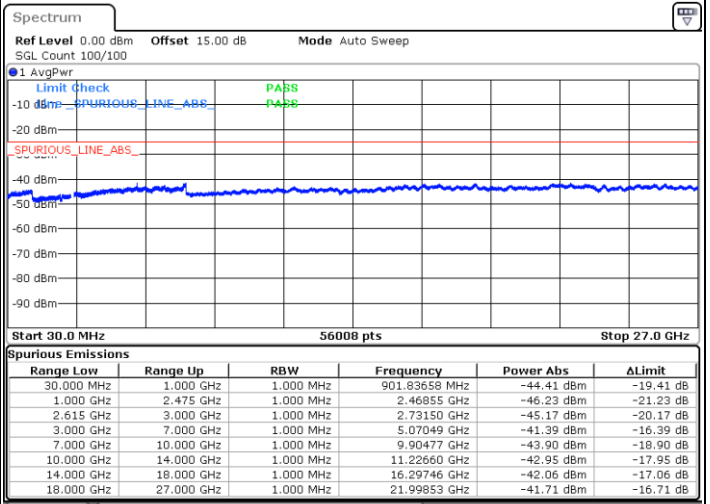

Date: 1.JUL.2022 05:42:46

LTE Band 7C / 15MHz+15MHz

16QAM

Lowest Channel / 1RB0 and 1RB74

Lowest Channel / 1RB74 and 1RB0

Date: 1.JUL.2022 00:33:49

Date: 1.JUL.2022 00:29:32

Lowest Channel / FullIRB

N/A

Date: 1.JUL.2022 00:38:07

LTE Band 7C / 15MHz+15MHz

16QAM

Middle Channel / 1RB0 and 1RB74

Middle Channel / 1RB74 and 1RB0

Date: 1.JUL.2022 00:46:46

Date: 1.JUL.2022 00:51:03

Middle Channel / FullIRB

N/A

Date: 1.JUL.2022 00:42:28

LTE Band 7C / 15MHz+15MHz

16QAM

Highest Channel / 1RB0 and 1RB74

Highest Channel / 1RB74 and 1RB0

Date: 1 JUL 2022 01:13:22

Date: 1 JUL 2022 01:09:04

Highest Channel / FullIRB

N/A

Date: 1 JUL 2022 01:17:39

LTE Band 7C / 15MHz+20MHz

16QAM

Lowest Channel / 1RB0 and 1RB99

Lowest Channel / 1RB74 and 1RB0