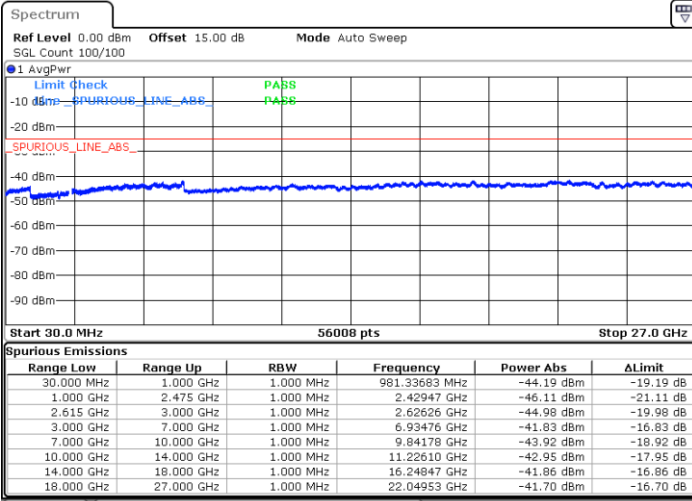

LTE Band 7C / 15MHz+20MHz

QPSK

Middle Channel / 1RB0 and 1RB9

Middle Channel / 1RB74 and 1RB0

Date: 1.JUL.2022 01:54:21

Date: 1.JUL.2022 01:55:47

Middle Channel / FullIRB

N/A

Date: 1.JUL.2022 01:47:12

LTE Band 7C / 15MHz+20MHz

QPSK

Highest Channel / 1RB0 and 1RB99

Highest Channel / 1RB74 and 1RB0

Date: 1.JUL.2022 02:20:57

Date: 1.JUL.2022 02:13:48

Highest Channel / FullIRB

N/A

Date: 1.JUL.2022 02:22:26

LTE Band 7C / 20MHz+10MHz

QPSK

Lowest Channel / 1RB0 and 1RB49

Lowest Channel / 1RB99 and 1RB0

Date: 30 JUN 2022 23:26:05

Date: 30 JUN 2022 23:24:40