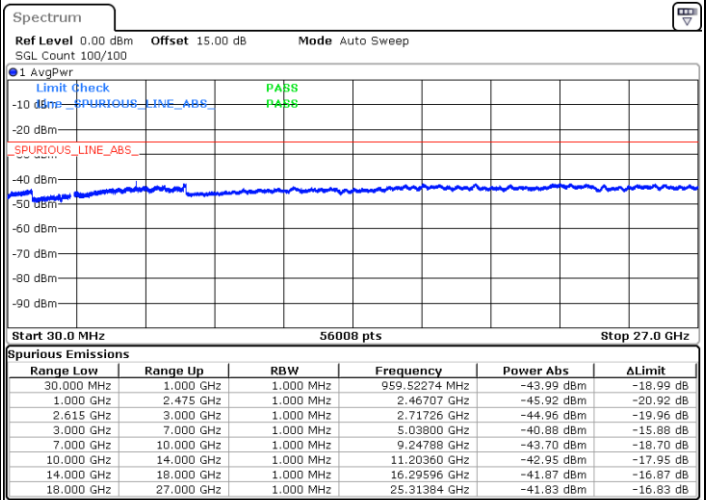

Date: 30 JUN 2022 23:43:19

Middle Channel / FullIRB

N/A

Date: 30 JUN 2022 23:34:44

LTE Band 7C / 20MHz+10MHz

QPSK

Highest Channel / 1RB0 and 1RB49

Highest Channel / 1RB99 and 1RB0

Date: 1.JUL.2022 00:08:33

Date: 1.JUL.2022 00:01:24

Highest Channel / FullIRB

N/A

Date: 1.JUL.2022 00:09:59

LTE Band 7C / 20MHz+15MHz

QPSK

Lowest Channel / 1RB0 and 1RB74

Lowest Channel / 1RB99 and 1RB0

Date: 1.JUL.2022 02:44:48

Date: 1.JUL.2022 02:43:22

Lowest Channel / FullRB

N/A

Date: 1.JUL.2022 02:51:58

LTE Band 7C / 20MHz+15MHz

QPSK

MiddleChannel / 1RB0 and 1RB74

Middle Channel / 1RB99 and 1RB0

Date: 1.JUL.2022 03:00:37

Date: 1.JUL.2022 03:02:03

Middle Channel / FullIRB

N/A

Date: 1.JUL.2022 02:53:27

LTE Band 7C / 20MHz+15MHz