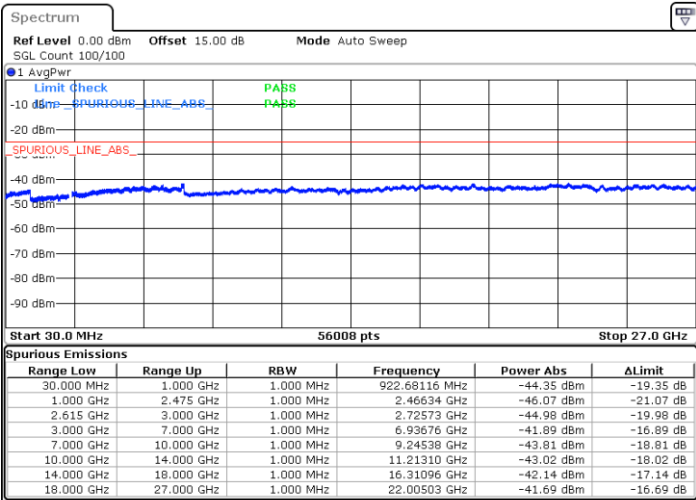

Lowest Channel / FullIRB

N/A

Date: 30 JUN 2022 23:33:15

LTE Band 7C / 20MHz+10MHz

QPSK

Middle Channel / 1RB0 and 1RB49

Middle Channel / 1RB99 and 1RB0

Date: 30 JUN 2022 23:41:54

Date: 30 JUN 2022 23:43:19

Middle Channel / FullIRB

N/A

Date: 30 JUN 2022 23:34:44

LTE Band 7C / 20MHz+10MHz

QPSK

Highest Channel / 1RB0 and 1RB49

Highest Channel / 1RB99 and 1RB0

Date: 1.JUL.2022 00:08:33

Date: 1.JUL.2022 00:01:24

Highest Channel / FullIRB

N/A

Date: 1.JUL.2022 00:09:59

LTE Band 7C / 20MHz+15MHz

QPSK

Lowest Channel / 1RB0 and 1RB74

Lowest Channel / 1RB99 and 1RB0

Date: 1.JUL.2022 02:44:48

Date: 1.JUL.2022 02:43:22

Lowest Channel / FullRB

N/A

Date: 1.JUL.2022 02:51:58

LTE Band 7C / 20MHz+15MHz

QPSK