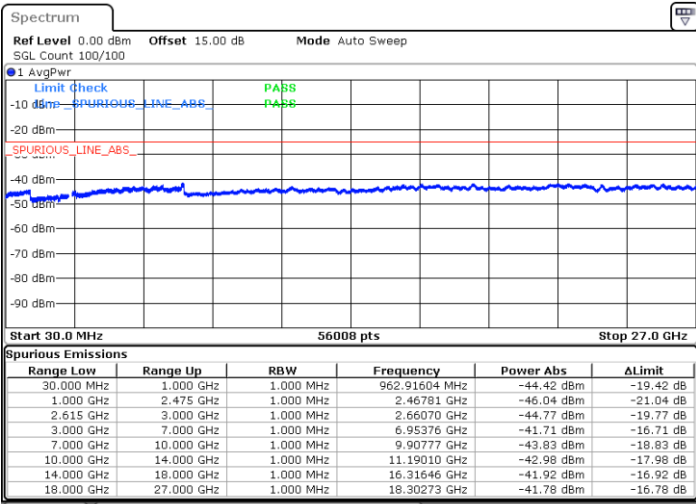

Date: 1.JUL.2022 05:42:46

LTE Band 7C / 15MHz+15MHz

16QAM

Lowest Channel / 1RB0 and 1RB74

Lowest Channel / 1RB74 and 1RB0

Date: 1.JUL.2022 00:33:49

Date: 1.JUL.2022 00:29:32

Lowest Channel / FullIRB

N/A

Date: 1.JUL.2022 00:38:07

LTE Band 7C / 15MHz+15MHz

16QAM

Middle Channel / 1RB0 and 1RB74

Middle Channel / 1RB74 and 1RB0

Date: 1.JUL.2022 00:46:46

Date: 1.JUL.2022 00:51:03

Middle Channel / FullIRB

N/A

Date: 1.JUL.2022 00:42:28

LTE Band 7C / 15MHz+15MHz

16QAM

Highest Channel / 1RB0 and 1RB74

Highest Channel / 1RB74 and 1RB0

Date: 1 JUL 2022 01:13:22

Date: 1 JUL 2022 01:09:04

Highest Channel / FullIRB

N/A

Date: 1 JUL 2022 01:17:39

LTE Band 7C / 15MHz+20MHz

16QAM

Lowest Channel / 1RB0 and 1RB99

Lowest Channel / 1RB74 and 1RB0