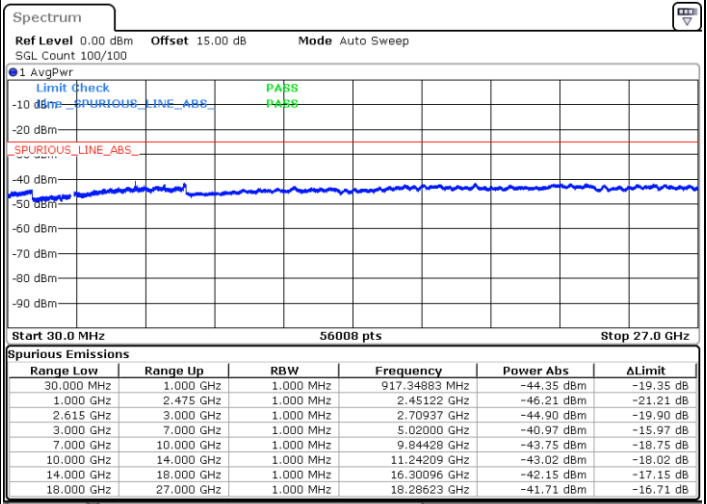

N/A

Date: 1.JUL.2022 03:59:41

LTE Band 7C / 20MHz+20MHz

QPSK

Highest Channel / 1RB0 and 1RB99

Highest Channel / 1RB99 and 1RB0

Date: 1.JUL.2022 04:33:32

Date: 1.JUL.2022 04:26:21

Highest Channel / FullIRB

N/A

Date: 1.JUL.2022 04:34:58

LTE Band 7C / 10MHz+20MHz

16QAM

Lowest Channel / 1RB0 and 1RB99

Lowest Channel / 1RB49 and 1RB0

Date: 30 JUN 2022 22:21:21

Date: 30 JUN 2022 22:17:03

Lowest Channel / FullIRB

N/A

Date: 30 JUN 2022 22:25:39

LTE Band 7C / 10MHz+20MHz

16QAM

MiddleChannel / 1RB0 and 1RB99

Middle Channel / 1RB49 and 1RB0

Date: 30 JUN 2022 22:34:18

Date: 30 JUN 2022 22:38:34

Middle Channel / FullIRB

N/A

Date: 30 JUN 2022 22:30:00

LTE Band 7C / 10MHz+20MHz

16QAM

Highest Channel / 1RB0 and 1RB99