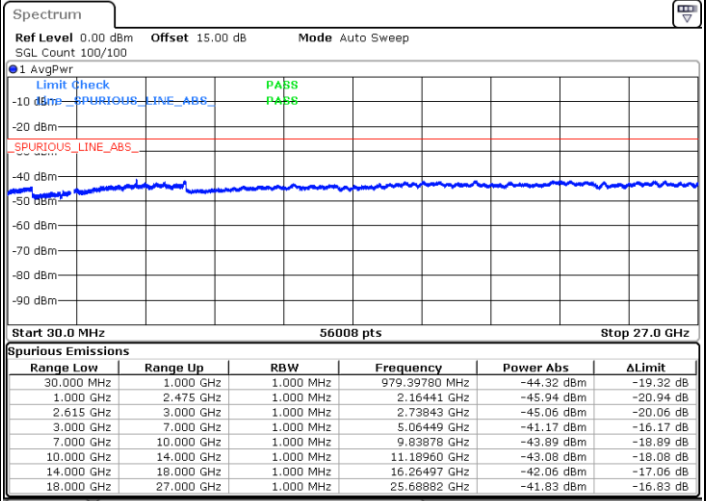

LTE Band 7C / 15MHz+20MHz

QPSK

Middle Channel / 1RB0 and 1RB9

Middle Channel / 1RB74 and 1RB0

Date: 1.JUL.2022 01:54:21

Date: 1.JUL.2022 01:55:47

Middle Channel / FullIRB

N/A

Date: 1.JUL.2022 01:47:12

LTE Band 7C / 15MHz+20MHz

QPSK

Highest Channel / 1RB0 and 1RB99

Highest Channel / 1RB74 and 1RB0

Date: 1.JUL.2022 02:20:57

Date: 1.JUL.2022 02:13:48

Highest Channel / FullIRB

N/A

Date: 1.JUL.2022 02:22:26

LTE Band 7C / 20MHz+10MHz

QPSK

Lowest Channel / 1RB0 and 1RB49

Lowest Channel / 1RB99 and 1RB0

Date: 30 JUN 2022 23:26:05

Date: 30 JUN 2022 23:24:40