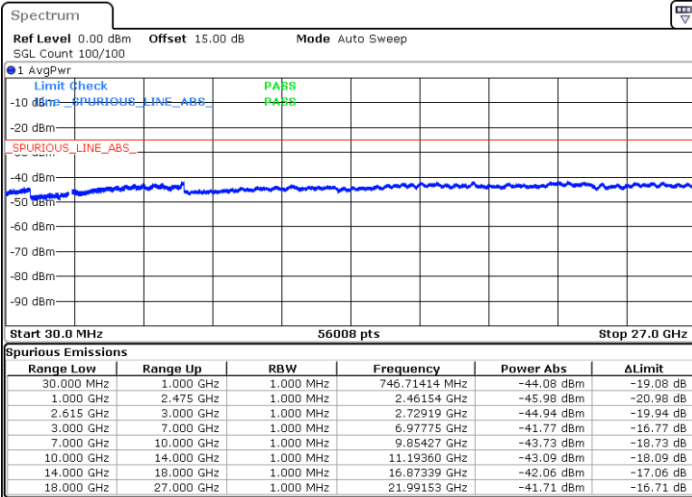

Highest Channel / 1RB49 and 1RB0

Date: 30 JUN 2022 23:00:55

Date: 30 JUN 2022 22:56:37

Highest Channel / FullIRB

N/A

Date: 30 JUN 2022 23:05:12

LTE Band 7C / 15MHz+10MHz

16QAM

Lowest Channel / 1RB0 and 1RB49

Lowest Channel / 1RB74 and 1RB0

Date: 1.JUL.2022 04:58:51

Date: 1.JUL.2022 04:54:34

Lowest Channel / FullIRB

N/A

Date: 1.JUL.2022 05:03:09

LTE Band 7C / 15MHz+10MHz

LTE Band 7C / 15MHz+10MHz

16QAM

Highest Channel / 1RB0 and 1RB49

Highest Channel / 1RB74 and 1RB0

Date: 1.JUL.2022 05:38:28

Date: 1.JUL.2022 05:34:10

Highest Channel / FullIRB

N/A