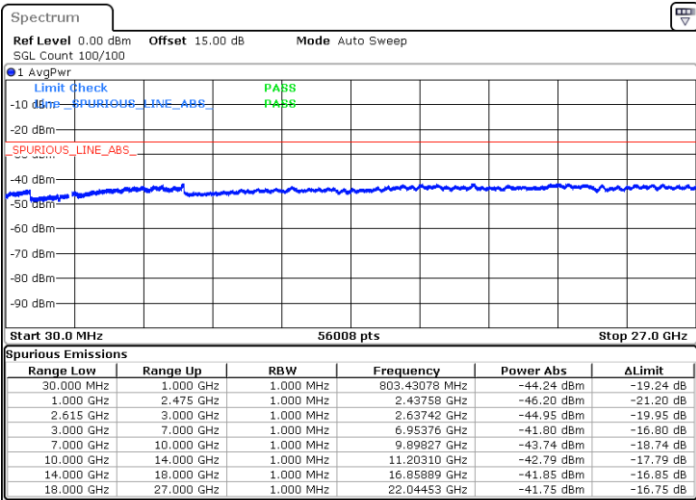

Lowest Channel / 1RB0 and 1RB49

Lowest Channel / 1RB74 and 1RB0

Date: 1.JUL.2022 04:58:51

Date: 1.JUL.2022 04:54:34

Lowest Channel / FullIRB

N/A

Date: 1.JUL.2022 05:03:09

LTE Band 7C / 15MHz+10MHz

16QAM

Middle Channel / 1RB0 and 1RB49

Middle Channel / 1RB74 and 1RB0

Date: 1.JUL.2022 05:11:48

Date: 1.JUL.2022 05:16:08

Middle Channel / FullIRB

N/A

Date: 1.JUL.2022 05:07:30

LTE Band 7C / 15MHz+10MHz

16QAM

Highest Channel / 1RB0 and 1RB49

Highest Channel / 1RB74 and 1RB0

Date: 1.JUL.2022 05:38:28

Date: 1.JUL.2022 05:34:10

Highest Channel / FullIRB

N/A

Date: 1.JUL.2022 05:42:46

LTE Band 7C / 15MHz+15MHz

16QAM

Lowest Channel / 1RB0 and 1RB74

Lowest Channel / 1RB74 and 1RB0

Date: 1.JUL.2022 00:33:49

Date: 1.JUL.2022 00:29:32

Lowest Channel / FullIRB