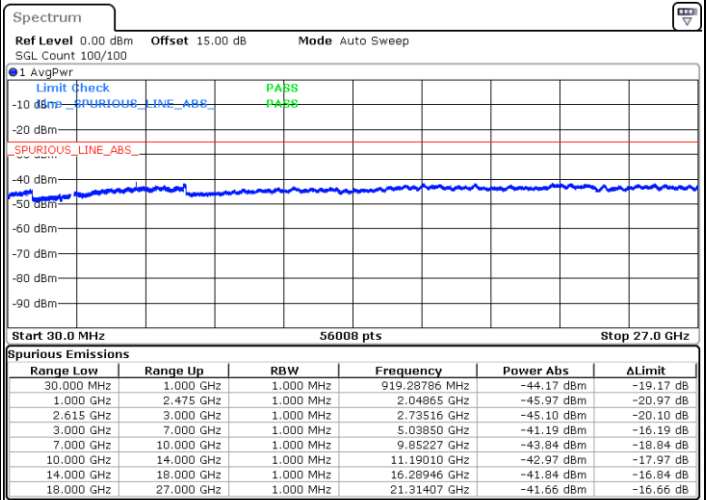

Date: 1.JUL.2022 01:47:12

LTE Band 7C / 15MHz+20MHz

QPSK

Highest Channel / 1RB0 and 1RB99

Highest Channel / 1RB74 and 1RB0

Date: 1.JUL.2022 02:20:57

Date: 1.JUL.2022 02:13:48

Highest Channel / FullIRB

N/A

Date: 1.JUL.2022 02:22:26

LTE Band 7C / 20MHz+10MHz

QPSK

Lowest Channel / 1RB0 and 1RB49

Lowest Channel / 1RB99 and 1RB0

Date: 30 JUN 2022 23:26:05

Date: 30 JUN 2022 23:24:40

Lowest Channel / FullIRB

N/A

Date: 30 JUN 2022 23:33:15

LTE Band 7C / 20MHz+10MHz

QPSK

Middle Channel / 1RB0 and 1RB49

Middle Channel / 1RB99 and 1RB0

Date: 30 JUN 2022 23:41:54

Date: 30 JUN 2022 23:43:19

Middle Channel / FullIRB

N/A

Date: 30 JUN 2022 23:34:44

LTE Band 7C / 20MHz+10MHz

QPSK

Highest Channel / 1RB0 and 1RB49

Highest Channel / 1RB99 and 1RB0