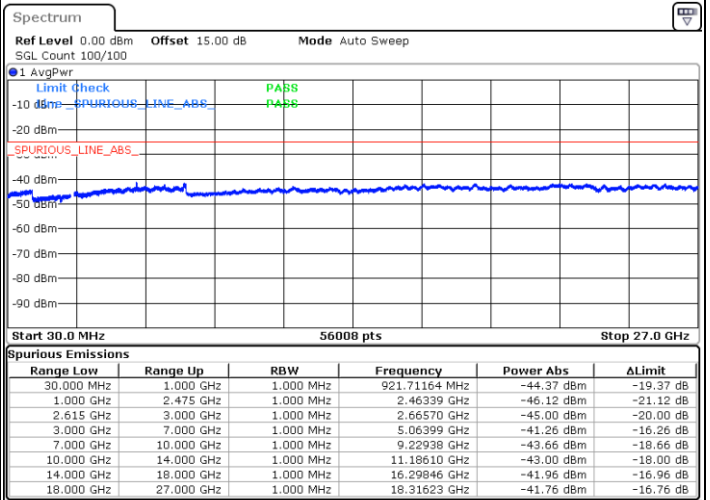

Date: 1 JUL 2022 01:09:04

Highest Channel / FullIRB

N/A

Date: 1 JUL 2022 01:17:39

LTE Band 7C / 15MHz+20MHz

16QAM

Lowest Channel / 1RB0 and 1RB99

Lowest Channel / 1RB74 and 1RB0

Date: 1.JUL.2022 01:39:59

Date: 1.JUL.2022 01:35:42

Lowest Channel / FullIRB

N/A

Date: 1.JUL.2022 01:44:17

LTE Band 7C / 15MHz+20MHz

16QAM

Middle Channel / 1RB0 and 1RB9

Middle Channel / 1RB74 and 1RB0

Date: 1.JUL.2022 01:52:55

Date: 1.JUL.2022 01:57:13

Middle Channel / FullIRB

N/A

Date: 1.JUL.2022 01:48:37

LTE Band 7C / 15MHz+20MHz

16QAM

Highest Channel / 1RB0 and 1RB99

Highest Channel / 1RB74 and 1RB0

Date: 1.JUL.2022 02:19:31

Date: 1.JUL.2022 02:15:14

Highest Channel / FullIRB

N/A

Date: 1.JUL.2022 02:23:52

LTE Band 7C / 20MHz+10MHz