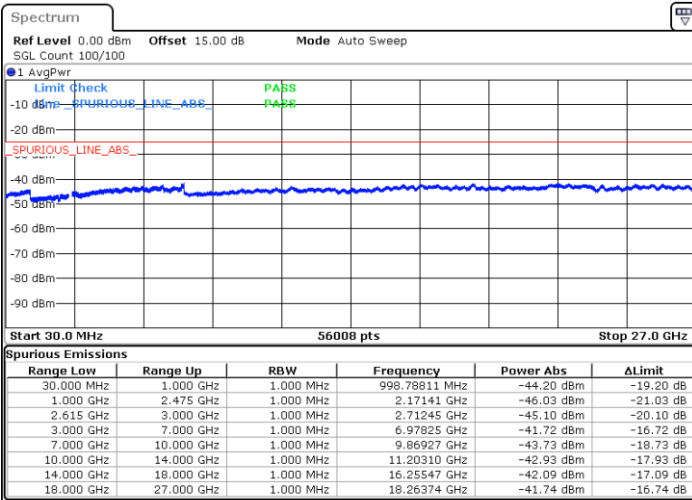

Date: 30 JUN 2022 23:43:19

Middle Channel / FullIRB

N/A

Date: 30 JUN 2022 23:34:44

LTE Band 7C / 20MHz+10MHz

QPSK

Highest Channel / 1RB0 and 1RB49

Highest Channel / 1RB99 and 1RB0

Date: 1.JUL.2022 00:08:33

Date: 1.JUL.2022 00:01:24

Highest Channel / FullIRB

N/A

Date: 1.JUL.2022 00:09:59

LTE Band 7C / 20MHz+15MHz

QPSK

Lowest Channel / 1RB0 and 1RB74

Lowest Channel / 1RB99 and 1RB0

Date: 1.JUL.2022 02:44:48

Date: 1.JUL.2022 02:43:22

Lowest Channel / FullRB

N/A

Date: 1.JUL.2022 02:51:58

LTE Band 7C / 20MHz+15MHz

QPSK

MiddleChannel / 1RB0 and 1RB74

Middle Channel / 1RB99 and 1RB0

Date: 1.JUL.2022 03:00:37

Date: 1.JUL.2022 03:02:03

Middle Channel / FullIRB

N/A

Date: 1.JUL.2022 02:53:27

LTE Band 7C / 20MHz+15MHz