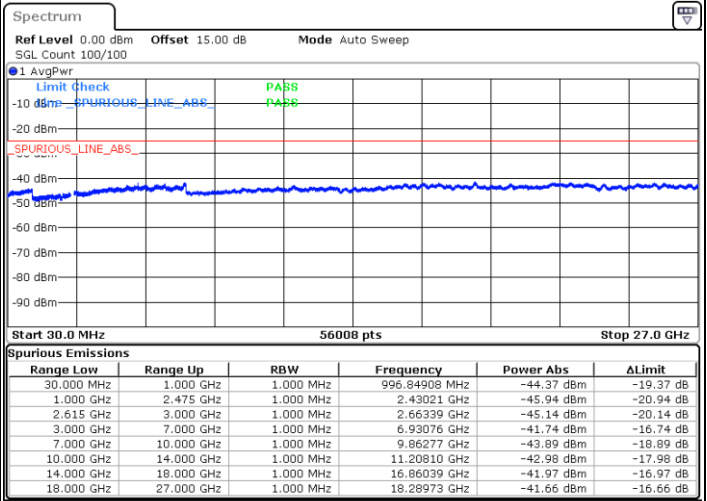

N/A

Date: 1.JUL.2022 00:38:07

LTE Band 7C / 15MHz+15MHz

16QAM

Middle Channel / 1RB0 and 1RB74

Middle Channel / 1RB74 and 1RB0

Date: 1.JUL.2022 00:46:46

Date: 1.JUL.2022 00:51:03

Middle Channel / FullIRB

N/A

Date: 1.JUL.2022 00:42:28

LTE Band 7C / 15MHz+15MHz

16QAM

Highest Channel / 1RB0 and 1RB74

Highest Channel / 1RB74 and 1RB0

Date: 1 JUL 2022 01:13:22

Date: 1 JUL 2022 01:09:04

Highest Channel / FullIRB

N/A

Date: 1 JUL 2022 01:17:39

LTE Band 7C / 15MHz+20MHz

16QAM

Lowest Channel / 1RB0 and 1RB99

Lowest Channel / 1RB74 and 1RB0

Date: 1.JUL.2022 01:39:59

Date: 1.JUL.2022 01:35:42

Lowest Channel / FullIRB

N/A

Date: 1.JUL.2022 01:44:17

LTE Band 7C / 15MHz+20MHz

16QAM

Middle Channel / 1RB0 and 1RB9