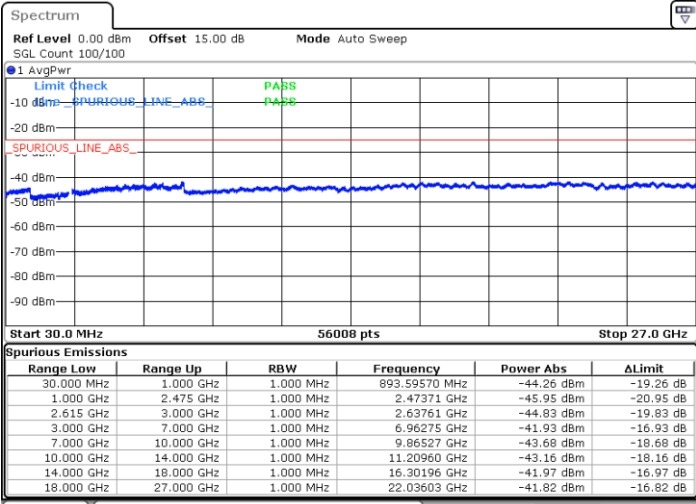

Highest Channel / 1RB0 and 1RB99

Highest Channel / 1RB74 and 1RB0

Date: 1.JUL.2022 02:19:31

Date: 1.JUL.2022 02:15:14

Highest Channel / FullIRB

N/A

Date: 1.JUL.2022 02:23:52

LTE Band 7C / 20MHz+10MHz

16QAM

Lowest Channel / 1RB0 and 1RB49

Lowest Channel / 1RB99 and 1RB0

Date: 30 JUN 2022 23:27:31

Date: 30 JUN 2022 23:23:14

Lowest Channel / FullRB

N/A

Date: 30 JUN 2022 23:31:49

LTE Band 7C / 20MHz+10MHz

16QAM

Middle Channel / 1RB0 and 1RB49

Middle Channel / 1RB99 and 1RB0

Date: 30 JUN 2022 23:40:28

Date: 30 JUN 2022 23:44:45

Middle Channel / FullIRB

N/A

Date: 30 JUN 2022 23:36:10

LTE Band 7C / 20MHz+10MHz

16QAM

Highest Channel / 1RB0 and 1RB49

Highest Channel / 1RB99 and 1RB0

Date: 1.JUL.2022 00:07:07

Date: 1.JUL.2022 00:02:49

Highest Channel / FullIRB