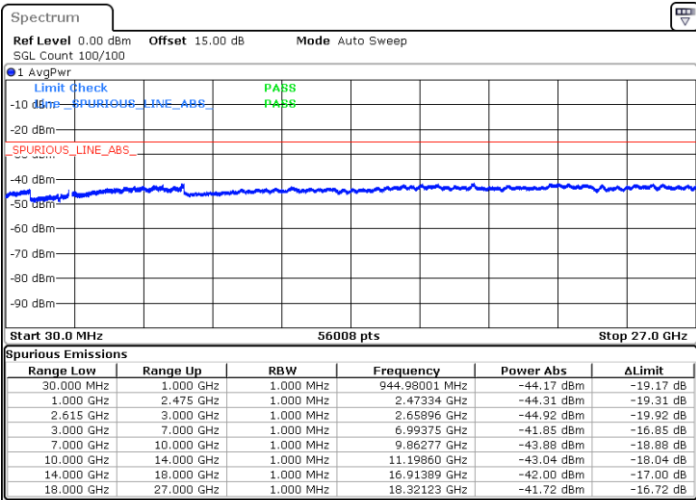

Date: 1.JUL.2022 01:47:12

LTE Band 7C / 15MHz+20MHz

QPSK

Highest Channel / 1RB0 and 1RB99

Highest Channel / 1RB74 and 1RB0

Date: 1.JUL.2022 02:20:57

Date: 1.JUL.2022 02:13:48

Highest Channel / FullIRB

N/A

Date: 1.JUL.2022 02:22:26

LTE Band 7C / 20MHz+10MHz

QPSK

Lowest Channel / 1RB0 and 1RB49

Lowest Channel / 1RB99 and 1RB0

Date: 30 JUN 2022 23:26:05

Date: 30 JUN 2022 23:24:40

Lowest Channel / FullIRB

N/A

Date: 30 JUN 2022 23:33:15

LTE Band 7C / 20MHz+10MHz

QPSK

Middle Channel / 1RB0 and 1RB49

Middle Channel / 1RB99 and 1RB0

Date: 30 JUN 2022 23:41:54

Date: 30 JUN 2022 23:43:19

Middle Channel / FullIRB

N/A

Date: 30 JUN 2022 23:34:44

LTE Band 7C / 20MHz+10MHz

QPSK

Highest Channel / 1RB0 and 1RB49

Highest Channel / 1RB99 and 1RB0