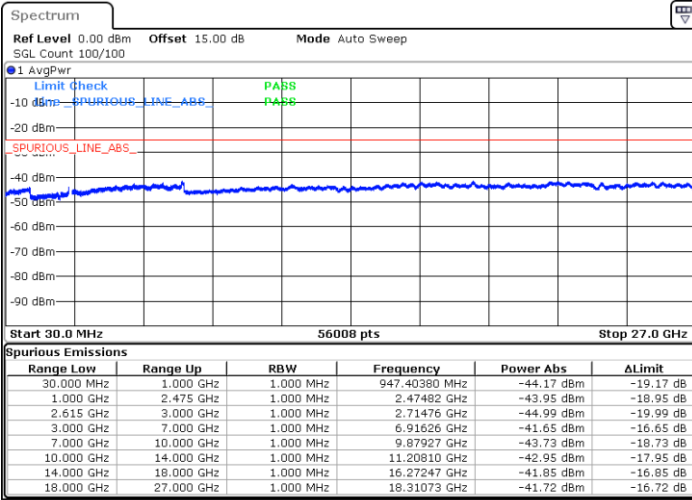

QPSK

Highest Channel / 1RB0 and 1RB74

Highest Channel / 1RB99 and 1RB0

Date: 1.JUL.2022 03:27:14

Date: 1.JUL.2022 03:20:04

Highest Channel / FullIRB

N/A

Date: 1.JUL.2022 03:28:41

LTE Band 7C / 20MHz+20MHz

QPSK

Lowest Channel / 1RB0 and 1RB99

Lowest Channel / 1RB99 and 1RB0

Date: 1.JUL.2022 03:51:02

Date: 1.JUL.2022 03:49:36

Lowest Channel / FullIRB

N/A

Date: 1.JUL.2022 03:58:12

LTE Band 7C / 20MHz+20MHz

QPSK

Middle Channel / 1RB0 and 1RB99

Middle Channel / 1RB99 and 1RB0

Date: 1.JUL.2022 04:06:51

Date: 1.JUL.2022 04:08:17

Middle Channel / FullIRB

N/A

Date: 1.JUL.2022 03:59:41

LTE Band 7C / 20MHz+20MHz

QPSK

Highest Channel / 1RB0 and 1RB99

Highest Channel / 1RB99 and 1RB0

Date: 1.JUL.2022 04:33:32

Date: 1.JUL.2022 04:26:21