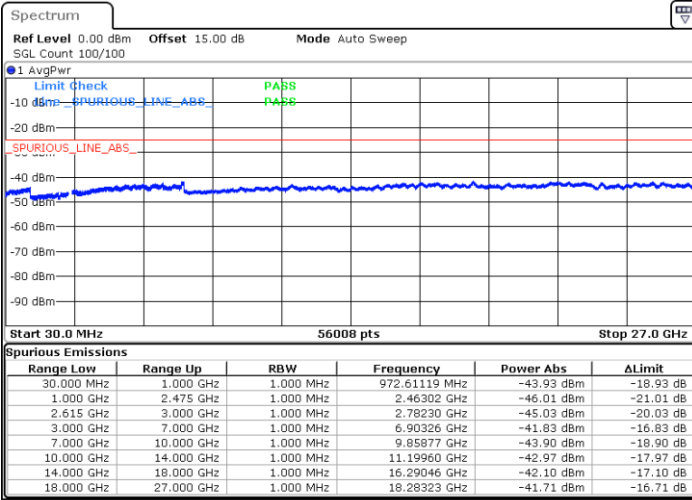

Highest Channel / 1RB0 and 1RB99

Highest Channel / 1RB74 and 1RB0

Date: 1.JUL.2022 02:19:31

Date: 1.JUL.2022 02:15:14

Highest Channel / FullIRB

N/A

Date: 1.JUL.2022 02:23:52

LTE Band 7C / 20MHz+10MHz

16QAM

Lowest Channel / 1RB0 and 1RB49

Lowest Channel / 1RB99 and 1RB0

Date: 30 JUN 2022 23:27:31

Date: 30 JUN 2022 23:23:14

Lowest Channel / FullRB

N/A

Date: 30 JUN 2022 23:31:49

LTE Band 7C / 20MHz+10MHz

16QAM

Middle Channel / 1RB0 and 1RB49

Middle Channel / 1RB99 and 1RB0

Date: 30 JUN 2022 23:40:28

Date: 30 JUN 2022 23:44:45

Middle Channel / FullIRB

N/A

Date: 30 JUN 2022 23:36:10

LTE Band 7C / 20MHz+10MHz

16QAM

Highest Channel / 1RB0 and 1RB49

Highest Channel / 1RB99 and 1RB0

Date: 1.JUL.2022 00:07:07

Date: 1.JUL.2022 00:02:49

Highest Channel / FullIRB