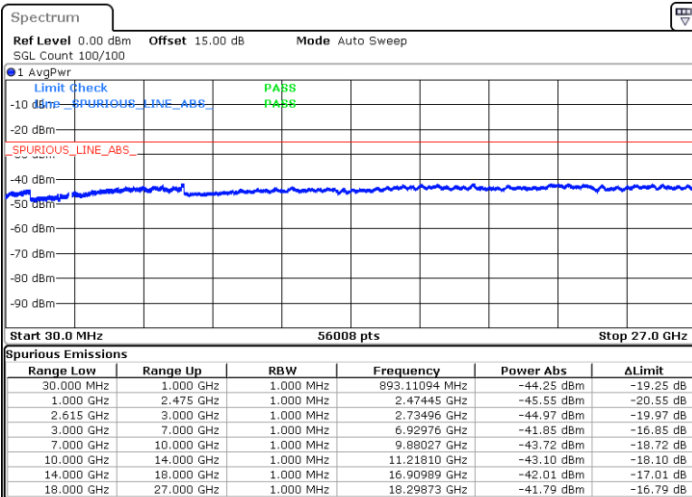

Date: 1.JUL.2022 00:08:33

Date: 1.JUL.2022 00:01:24

Highest Channel / FullIRB

N/A

Date: 1.JUL.2022 00:09:59

LTE Band 7C / 20MHz+15MHz

QPSK

Lowest Channel / 1RB0 and 1RB74

Lowest Channel / 1RB99 and 1RB0

Date: 1.JUL.2022 02:44:48

Date: 1.JUL.2022 02:43:22

Lowest Channel / FullRB

N/A

Date: 1.JUL.2022 02:51:58

LTE Band 7C / 20MHz+15MHz

QPSK

MiddleChannel / 1RB0 and 1RB74

Middle Channel / 1RB99 and 1RB0

Date: 1.JUL.2022 03:00:37

Date: 1.JUL.2022 03:02:03

Middle Channel / FullIRB

N/A

Date: 1.JUL.2022 02:53:27

LTE Band 7C / 20MHz+15MHz

QPSK

Highest Channel / 1RB0 and 1RB74

Highest Channel / 1RB99 and 1RB0

Date: 1.JUL.2022 03:27:14

Date: 1.JUL.2022 03:20:04

Highest Channel / FullIRB

N/A

Date: 1.JUL.2022 03:28:41