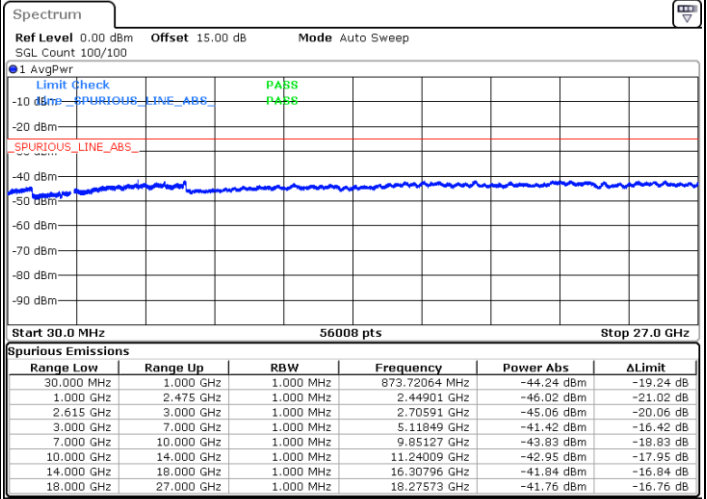

LTE Band 7C / 20MHz+10MHz

16QAM

Middle Channel / 1RB0 and 1RB49

Middle Channel / 1RB99 and 1RB0

Date: 30 JUN 2022 23:40:28

Date: 30 JUN 2022 23:44:45

Middle Channel / FullIRB

N/A

Date: 30 JUN 2022 23:36:10

LTE Band 7C / 20MHz+10MHz

16QAM

Highest Channel / 1RB0 and 1RB49

Highest Channel / 1RB99 and 1RB0

Date: 1.JUL.2022 00:07:07

Date: 1.JUL.2022 00:02:49

Highest Channel / FullIRB

N/A

Date: 1.JUL.2022 00:11:25

LTE Band 7C / 20MHz+15MHz

16QAM

Lowest Channel / 1RB0 and 1RB74

Lowest Channel / 1RB99 and 1RB0

Date: 1.JUL.2022 02:46:14

Date: 1.JUL.2022 02:41:56