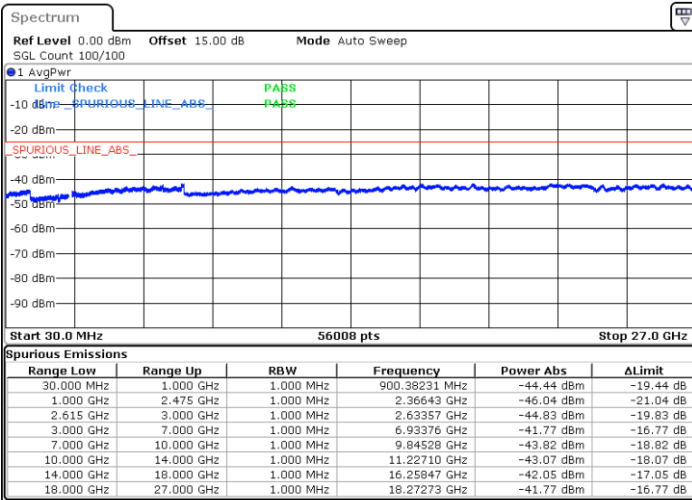

Highest Channel / FullIRB

N/A

Date: 1.JUL.2022 04:34:58

LTE Band 7C / 10MHz+20MHz

16QAM

Lowest Channel / 1RB0 and 1RB99

Lowest Channel / 1RB49 and 1RB0

Date: 30 JUN 2022 22:21:21

Date: 30 JUN 2022 22:17:03

Lowest Channel / FullIRB

N/A

Date: 30 JUN 2022 22:25:39

LTE Band 7C / 10MHz+20MHz

16QAM

MiddleChannel / 1RB0 and 1RB99

Middle Channel / 1RB49 and 1RB0

Date: 30 JUN 2022 22:34:18

Date: 30 JUN 2022 22:38:34

Middle Channel / FullIRB

N/A

Date: 30 JUN 2022 22:30:00

LTE Band 7C / 10MHz+20MHz

16QAM

Highest Channel / 1RB0 and 1RB99

Highest Channel / 1RB49 and 1RB0

Date: 30 JUN 2022 23:00:55

Date: 30 JUN 2022 22:56:37

Highest Channel / FullIRB

N/A

Date: 30 JUN 2022 23:05:12

LTE Band 7C / 15MHz+10MHz

16QAM