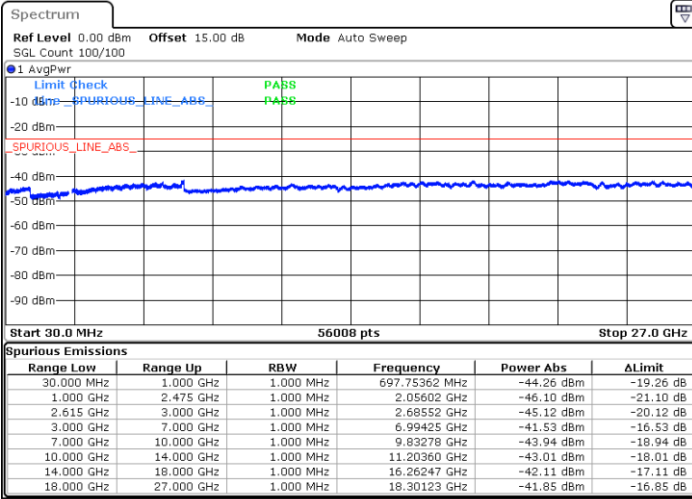

Highest Channel / 1RB0 and 1RB99

Highest Channel / 1RB74 and 1RB0

Date: 1.JUL.2022 02:19:31

Date: 1.JUL.2022 02:15:14

Highest Channel / FullIRB

N/A

Date: 1.JUL.2022 02:23:52

LTE Band 7C / 20MHz+10MHz

16QAM

Lowest Channel / 1RB0 and 1RB49

Lowest Channel / 1RB99 and 1RB0

Date: 30 JUN 2022 23:27:31

Date: 30 JUN 2022 23:23:14

Lowest Channel / FullRB

N/A

Date: 30 JUN 2022 23:31:49

LTE Band 7C / 20MHz+10MHz

16QAM

Middle Channel / 1RB0 and 1RB49

Middle Channel / 1RB99 and 1RB0

Date: 30 JUN 2022 23:40:28

Date: 30 JUN 2022 23:44:45

Middle Channel / FullIRB

N/A

Date: 30 JUN 2022 23:36:10

LTE Band 7C / 20MHz+10MHz

16QAM

Highest Channel / 1RB0 and 1RB49

Highest Channel / 1RB99 and 1RB0

Date: 1.JUL.2022 00:07:07

Date: 1.JUL.2022 00:02:49

Highest Channel / FullIRB