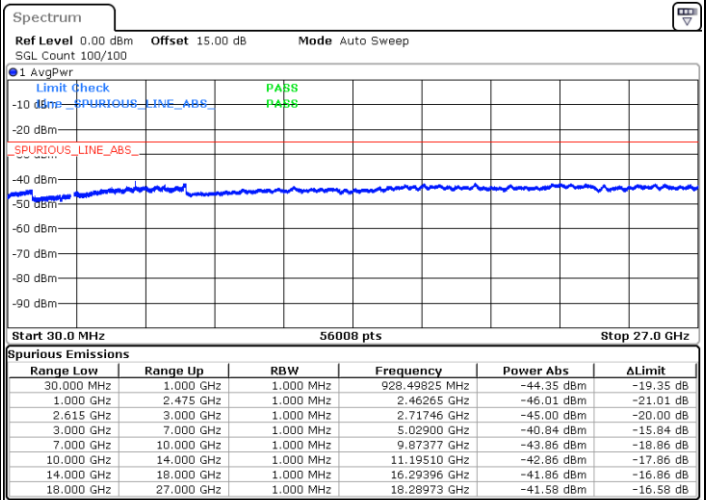

Middle Channel / FullIRB

N/A

Date: 1.JUL.2022 00:42:28

LTE Band 7C / 15MHz+15MHz

16QAM

Highest Channel / 1RB0 and 1RB74

Highest Channel / 1RB74 and 1RB0

Date: 1 JUL 2022 01:13:22

Date: 1 JUL 2022 01:09:04

Highest Channel / FullIRB

N/A

Date: 1 JUL 2022 01:17:39

LTE Band 7C / 15MHz+20MHz

16QAM

Lowest Channel / 1RB0 and 1RB99

Lowest Channel / 1RB74 and 1RB0

Date: 1.JUL.2022 01:39:59

Date: 1.JUL.2022 01:35:42

Lowest Channel / FullIRB

N/A

Date: 1.JUL.2022 01:44:17

LTE Band 7C / 15MHz+20MHz

16QAM

Middle Channel / 1RB0 and 1RB9