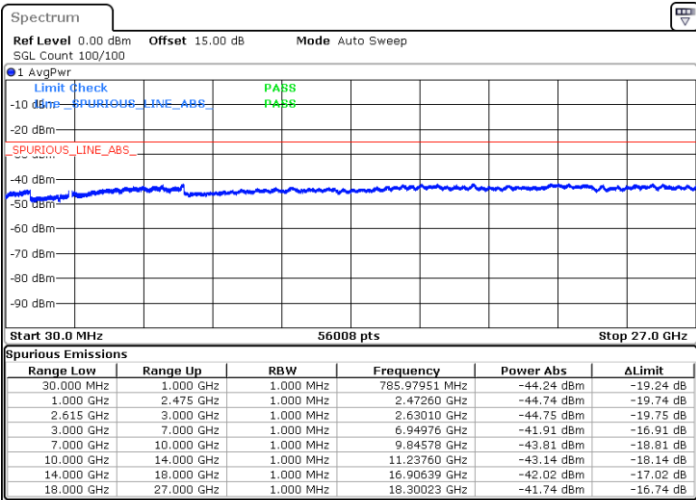

LTE Band 7C / 15MHz+10MHz

16QAM

Highest Channel / 1RB0 and 1RB49

Highest Channel / 1RB74 and 1RB0

Date: 1.JUL.2022 05:38:28

Date: 1.JUL.2022 05:34:10

Highest Channel / FullIRB

N/A

Date: 1.JUL.2022 05:42:46

LTE Band 7C / 15MHz+15MHz

16QAM

Lowest Channel / 1RB0 and 1RB74

Lowest Channel / 1RB74 and 1RB0

Date: 1.JUL.2022 00:33:49

Date: 1.JUL.2022 00:29:32

Lowest Channel / FullIRB

N/A

Date: 1.JUL.2022 00:38:07

LTE Band 7C / 15MHz+15MHz

16QAM

Middle Channel / 1RB0 and 1RB74

Middle Channel / 1RB74 and 1RB0

Date: 1.JUL.2022 00:46:46

Date: 1.JUL.2022 00:51:03

Middle Channel / FullIRB

N/A

Date: 1.JUL.2022 00:42:28

LTE Band 7C / 15MHz+15MHz

16QAM

Highest Channel / 1RB0 and 1RB74

Highest Channel / 1RB74 and 1RB0

Date: 1 JUL 2022 01:13:22