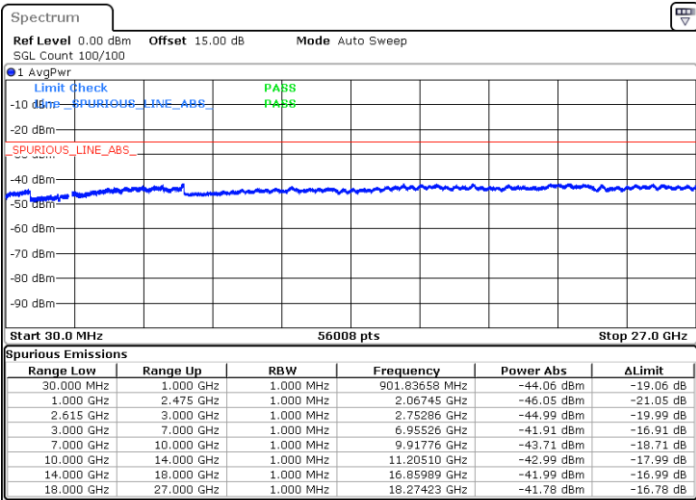

Date: 1 JUL 2022 01:09:04

Highest Channel / FullIRB

N/A

Date: 1 JUL 2022 01:17:39

LTE Band 7C / 15MHz+20MHz

16QAM

Lowest Channel / 1RB0 and 1RB99

Lowest Channel / 1RB74 and 1RB0

Date: 1.JUL.2022 01:39:59

Date: 1.JUL.2022 01:35:42

Lowest Channel / FullIRB

N/A

Date: 1.JUL.2022 01:44:17

LTE Band 7C / 15MHz+20MHz

16QAM

Middle Channel / 1RB0 and 1RB9

Middle Channel / 1RB74 and 1RB0

Date: 1.JUL.2022 01:52:55

Date: 1.JUL.2022 01:57:13

Middle Channel / FullIRB

N/A

Date: 1.JUL.2022 01:48:37

LTE Band 7C / 15MHz+20MHz

16QAM

Highest Channel / 1RB0 and 1RB99

Highest Channel / 1RB74 and 1RB0

Date: 1.JUL.2022 02:19:31

Date: 1.JUL.2022 02:15:14

Highest Channel / FullIRB

N/A

Date: 1.JUL.2022 02:23:52

LTE Band 7C / 20MHz+10MHz