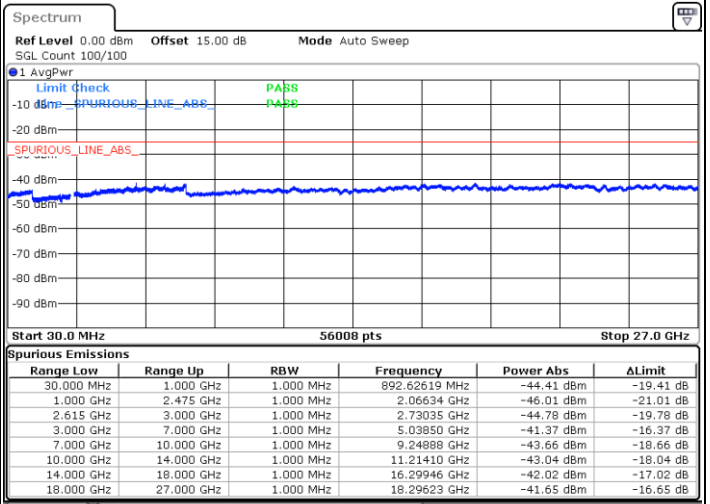

Middle Channel / 1RB74 and 1RB0

Date: 1.JUL.2022 01:52:55

Date: 1.JUL.2022 01:57:13

Middle Channel / FullIRB

N/A

Date: 1.JUL.2022 01:48:37

LTE Band 7C / 15MHz+20MHz

16QAM

Highest Channel / 1RB0 and 1RB99

Highest Channel / 1RB74 and 1RB0

Date: 1.JUL.2022 02:19:31

Date: 1.JUL.2022 02:15:14

Highest Channel / FullIRB

N/A

Date: 1.JUL.2022 02:23:52

LTE Band 7C / 20MHz+10MHz

16QAM

Lowest Channel / 1RB0 and 1RB49

Lowest Channel / 1RB99 and 1RB0

Date: 30 JUN 2022 23:27:31

Date: 30 JUN 2022 23:23:14

Lowest Channel / FullRB

N/A

Date: 30 JUN 2022 23:31:49