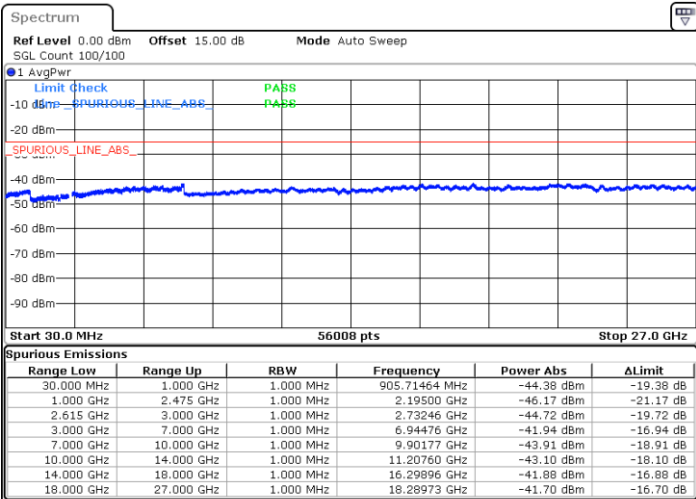

Lowest Channel / 1RB0 and 1RB49

Lowest Channel / 1RB74 and 1RB0

Date: 1.JUL.2022 04:58:51

Date: 1.JUL.2022 04:54:34

Lowest Channel / FullIRB

N/A

Date: 1.JUL.2022 05:03:09

LTE Band 7C / 15MHz+10MHz

16QAM

Middle Channel / 1RB0 and 1RB49

Middle Channel / 1RB74 and 1RB0

Date: 1.JUL.2022 05:11:48

Date: 1.JUL.2022 05:16:08

Middle Channel / FullIRB

N/A

Date: 1.JUL.2022 05:07:30

LTE Band 7C / 15MHz+10MHz

16QAM

Highest Channel / 1RB0 and 1RB49

Highest Channel / 1RB74 and 1RB0

Date: 1.JUL.2022 05:38:28

Date: 1.JUL.2022 05:34:10

Highest Channel / FullIRB

N/A

Date: 1.JUL.2022 05:42:46

LTE Band 7C / 15MHz+15MHz

16QAM

Lowest Channel / 1RB0 and 1RB74

Lowest Channel / 1RB74 and 1RB0

Date: 1.JUL.2022 00:33:49

Date: 1.JUL.2022 00:29:32

Lowest Channel / FullIRB