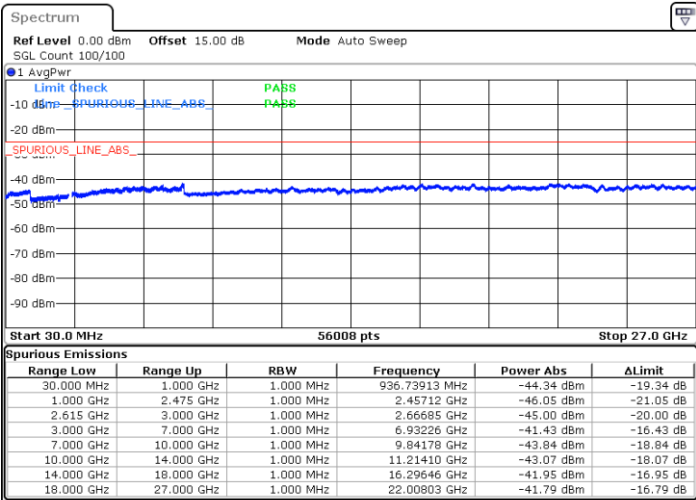

Date: 1 JUL 2022 01:09:04

Highest Channel / FullIRB

N/A

Date: 1 JUL 2022 01:17:39

LTE Band 7C / 15MHz+20MHz

16QAM

Lowest Channel / 1RB0 and 1RB99

Lowest Channel / 1RB74 and 1RB0

Date: 1.JUL.2022 01:39:59

Date: 1.JUL.2022 01:35:42

Lowest Channel / FullIRB

N/A

Date: 1.JUL.2022 01:44:17

LTE Band 7C / 15MHz+20MHz

16QAM

Middle Channel / 1RB0 and 1RB9

Middle Channel / 1RB74 and 1RB0

Date: 1.JUL.2022 01:52:55

Date: 1.JUL.2022 01:57:13

Middle Channel / FullIRB

N/A

Date: 1.JUL.2022 01:48:37

LTE Band 7C / 15MHz+20MHz

16QAM

Highest Channel / 1RB0 and 1RB99

Highest Channel / 1RB74 and 1RB0

Date: 1.JUL.2022 02:19:31

Date: 1.JUL.2022 02:15:14

Highest Channel / FullIRB

N/A

Date: 1.JUL.2022 02:23:52

LTE Band 7C / 20MHz+10MHz