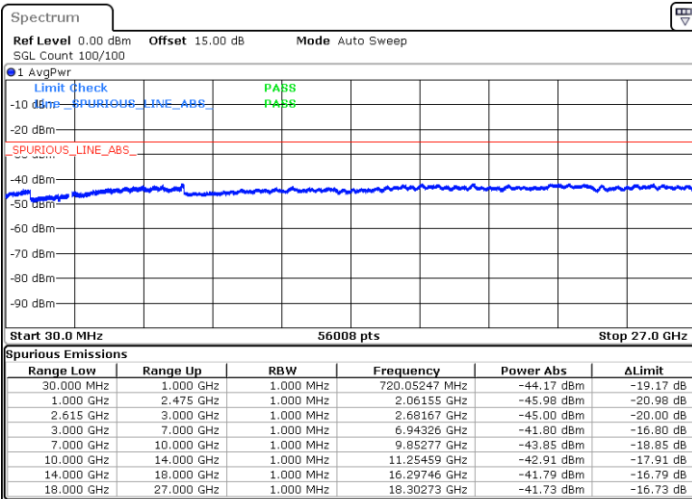

LTE Band 7C / 15MHz+20MHz

QPSK

Middle Channel / 1RB0 and 1RB9

Middle Channel / 1RB74 and 1RB0

Date: 1.JUL.2022 01:54:21

Date: 1.JUL.2022 01:55:47

Middle Channel / FullIRB

N/A

Date: 1.JUL.2022 01:47:12

LTE Band 7C / 15MHz+20MHz

QPSK

Highest Channel / 1RB0 and 1RB99

Highest Channel / 1RB74 and 1RB0

Date: 1.JUL.2022 02:20:57

Date: 1.JUL.2022 02:13:48

Highest Channel / FullIRB

N/A

Date: 1.JUL.2022 02:22:26

LTE Band 7C / 20MHz+10MHz

QPSK

Lowest Channel / 1RB0 and 1RB49

Lowest Channel / 1RB99 and 1RB0

Date: 30 JUN 2022 23:26:05

Date: 30 JUN 2022 23:24:40

Lowest Channel / FullIRB

N/A

Date: 30 JUN 2022 23:33:15

LTE Band 7C / 20MHz+10MHz

QPSK

Middle Channel / 1RB0 and 1RB49

Middle Channel / 1RB99 and 1RB0

Date: 30 JUN 2022 23:41:54