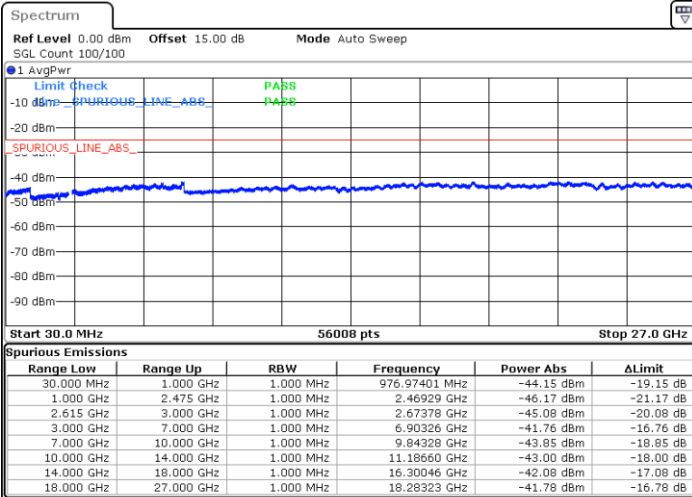

LTE Band 7C / 15MHz+20MHz

QPSK

Middle Channel / 1RB0 and 1RB9

Middle Channel / 1RB74 and 1RB0

Date: 1.JUL.2022 01:54:21

Date: 1.JUL.2022 01:55:47

Middle Channel / FullIRB

N/A

Date: 1.JUL.2022 01:47:12

LTE Band 7C / 15MHz+20MHz

QPSK

Highest Channel / 1RB0 and 1RB99

Highest Channel / 1RB74 and 1RB0

Date: 1.JUL.2022 02:20:57

Date: 1.JUL.2022 02:13:48

Highest Channel / FullIRB

N/A

Date: 1.JUL.2022 02:22:26

LTE Band 7C / 20MHz+10MHz

QPSK

Lowest Channel / 1RB0 and 1RB49

Lowest Channel / 1RB99 and 1RB0

Date: 30 JUN 2022 23:26:05

Date: 30 JUN 2022 23:24:40