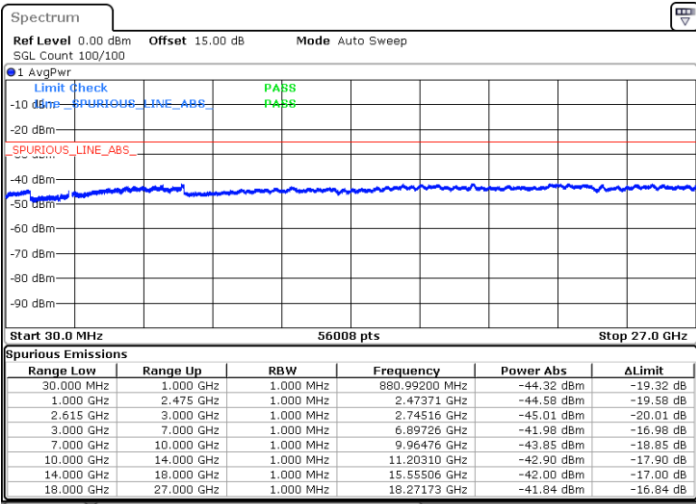

N/A

Date: 1.JUL.2022 03:59:41

LTE Band 7C / 20MHz+20MHz

QPSK

Highest Channel / 1RB0 and 1RB99

Highest Channel / 1RB99 and 1RB0

Date: 1.JUL.2022 04:33:32

Date: 1.JUL.2022 04:26:21

Highest Channel / FullIRB

N/A

Date: 1.JUL.2022 04:34:58

LTE Band 7C / 10MHz+20MHz

16QAM

Lowest Channel / 1RB0 and 1RB99

Lowest Channel / 1RB49 and 1RB0

Date: 30 JUN 2022 22:21:21

Date: 30 JUN 2022 22:17:03

Lowest Channel / FullIRB

N/A

Date: 30 JUN 2022 22:25:39

LTE Band 7C / 10MHz+20MHz

16QAM

MiddleChannel / 1RB0 and 1RB99

Middle Channel / 1RB49 and 1RB0

Date: 30 JUN 2022 22:34:18

Date: 30 JUN 2022 22:38:34

Middle Channel / FullIRB

N/A

Date: 30 JUN 2022 22:30:00

LTE Band 7C / 10MHz+20MHz

16QAM

Highest Channel / 1RB0 and 1RB99