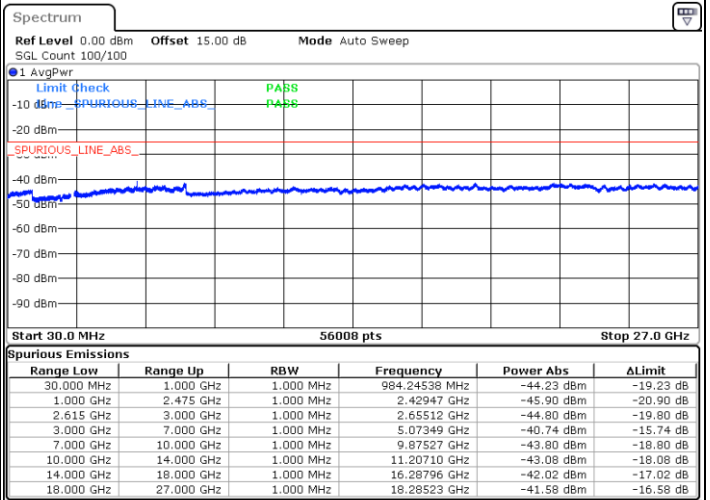

Date: 1.JUL.2022 00:08:33

Date: 1.JUL.2022 00:01:24

Highest Channel / FullIRB

N/A

Date: 1.JUL.2022 00:09:59

LTE Band 7C / 20MHz+15MHz

QPSK

Lowest Channel / 1RB0 and 1RB74

Lowest Channel / 1RB99 and 1RB0

Date: 1.JUL.2022 02:44:48

Date: 1.JUL.2022 02:43:22

Lowest Channel / FullRB

N/A

Date: 1.JUL.2022 02:51:58

LTE Band 7C / 20MHz+15MHz

QPSK

MiddleChannel / 1RB0 and 1RB74

Middle Channel / 1RB99 and 1RB0

Date: 1.JUL.2022 03:00:37

Date: 1.JUL.2022 03:02:03

Middle Channel / FullIRB

N/A

Date: 1.JUL.2022 02:53:27

LTE Band 7C / 20MHz+15MHz

QPSK

Highest Channel / 1RB0 and 1RB74

Highest Channel / 1RB99 and 1RB0

Date: 1.JUL.2022 03:27:14

Date: 1.JUL.2022 03:20:04

Highest Channel / FullIRB

N/A

Date: 1.JUL.2022 03:28:41