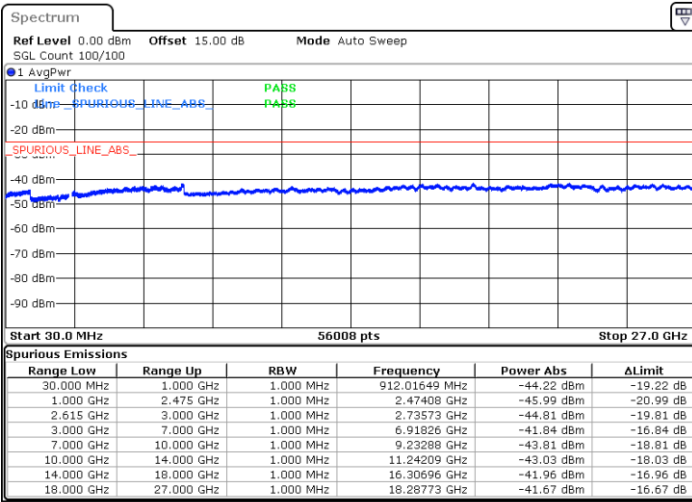

LTE Band 7C / 15MHz+20MHz

QPSK

Middle Channel / 1RB0 and 1RB9

Middle Channel / 1RB74 and 1RB0

Date: 1.JUL.2022 01:54:21

Date: 1.JUL.2022 01:55:47

Middle Channel / FullIRB

N/A

Date: 1.JUL.2022 01:47:12

LTE Band 7C / 15MHz+20MHz

QPSK

Highest Channel / 1RB0 and 1RB99

Highest Channel / 1RB74 and 1RB0

Date: 1.JUL.2022 02:20:57

Date: 1.JUL.2022 02:13:48

Highest Channel / FullIRB

N/A

Date: 1.JUL.2022 02:22:26

LTE Band 7C / 20MHz+10MHz

QPSK

Lowest Channel / 1RB0 and 1RB49

Lowest Channel / 1RB99 and 1RB0

Date: 30 JUN 2022 23:26:05

Date: 30 JUN 2022 23:24:40

Lowest Channel / FullIRB

N/A

Date: 30 JUN 2022 23:33:15

LTE Band 7C / 20MHz+10MHz

QPSK

Middle Channel / 1RB0 and 1RB49

Middle Channel / 1RB99 and 1RB0

Date: 30 JUN 2022 23:41:54