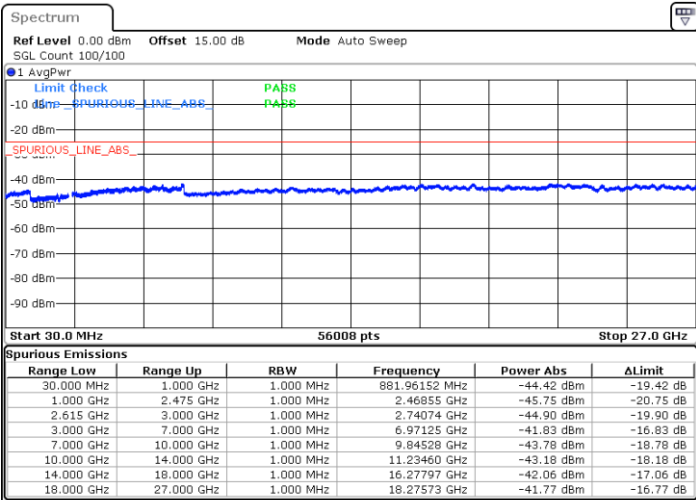

Middle Channel / FullIRB

N/A

Date: 1.JUL.2022 00:42:28

LTE Band 7C / 15MHz+15MHz

16QAM

Highest Channel / 1RB0 and 1RB74

Highest Channel / 1RB74 and 1RB0

Date: 1 JUL 2022 01:13:22

Date: 1 JUL 2022 01:09:04

Highest Channel / FullIRB

N/A

Date: 1 JUL 2022 01:17:39

LTE Band 7C / 15MHz+20MHz

16QAM

Lowest Channel / 1RB0 and 1RB99

Lowest Channel / 1RB74 and 1RB0

Date: 1.JUL.2022 01:39:59

Date: 1.JUL.2022 01:35:42

Lowest Channel / FullIRB

N/A

Date: 1.JUL.2022 01:44:17

LTE Band 7C / 15MHz+20MHz

16QAM

Middle Channel / 1RB0 and 1RB9