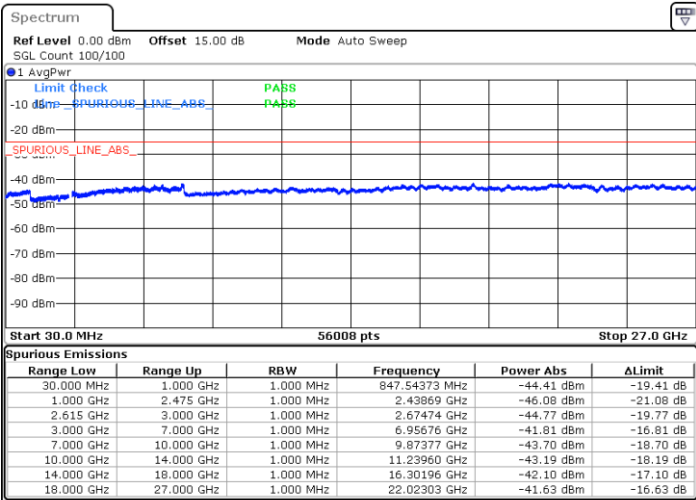

Date: 30 JUN 2022 23:36:10

LTE Band 7C / 20MHz+10MHz

16QAM

Highest Channel / 1RB0 and 1RB49

Highest Channel / 1RB99 and 1RB0

Date: 1.JUL.2022 00:07:07

Date: 1.JUL.2022 00:02:49

Highest Channel / FullIRB

N/A

Date: 1.JUL.2022 00:11:25

LTE Band 7C / 20MHz+15MHz

16QAM

Lowest Channel / 1RB0 and 1RB74

Lowest Channel / 1RB99 and 1RB0

Date: 1.JUL.2022 02:46:14

Date: 1.JUL.2022 02:41:56