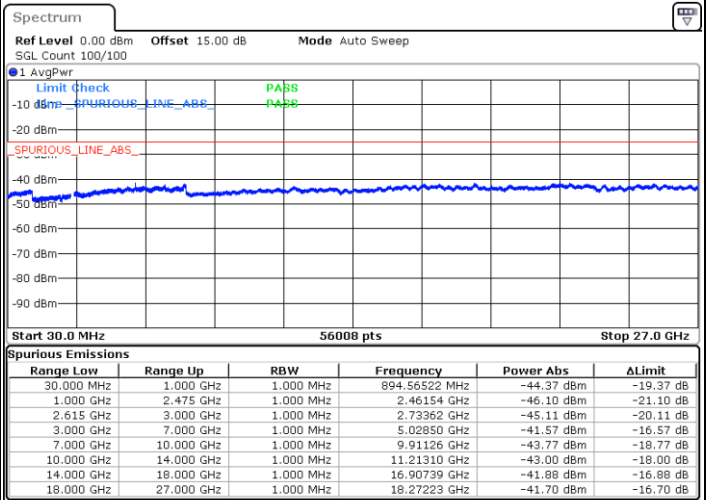

LTE Band 7C / 15MHz+10MHz

16QAM

Highest Channel / 1RB0 and 1RB49

Highest Channel / 1RB74 and 1RB0

Date: 1.JUL.2022 05:38:28

Date: 1.JUL.2022 05:34:10

Highest Channel / FullIRB

N/A

Date: 1.JUL.2022 05:42:46

LTE Band 7C / 15MHz+15MHz

16QAM

Lowest Channel / 1RB0 and 1RB74

Lowest Channel / 1RB74 and 1RB0

Date: 1.JUL.2022 00:33:49

Date: 1.JUL.2022 00:29:32

Lowest Channel / FullIRB

N/A

Date: 1.JUL.2022 00:38:07

LTE Band 7C / 15MHz+15MHz

16QAM

Middle Channel / 1RB0 and 1RB74

Middle Channel / 1RB74 and 1RB0

Date: 1.JUL.2022 00:46:46

Date: 1.JUL.2022 00:51:03

Middle Channel / FullIRB

N/A

Date: 1.JUL.2022 00:42:28

LTE Band 7C / 15MHz+15MHz

16QAM

Highest Channel / 1RB0 and 1RB74

Highest Channel / 1RB74 and 1RB0

Date: 1 JUL 2022 01:13:22