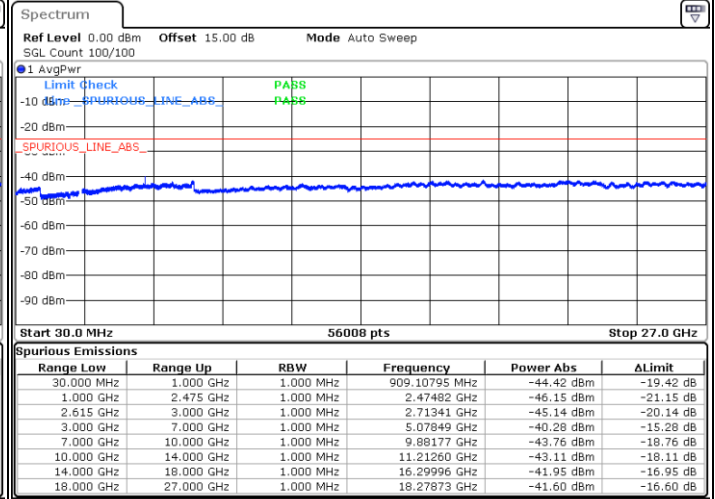

N/A

Date: 1.JUL.2022 02:22:26

LTE Band 7C / 20MHz+10MHz

QPSK

Lowest Channel / 1RB0 and 1RB49

Lowest Channel / 1RB99 and 1RB0

Date: 30 JUN 2022 23:26:05

Date: 30 JUN 2022 23:24:40

Lowest Channel / FullIRB

N/A

Date: 30 JUN 2022 23:33:15

LTE Band 7C / 20MHz+10MHz

QPSK

Middle Channel / 1RB0 and 1RB49

Middle Channel / 1RB99 and 1RB0

Date: 30 JUN 2022 23:41:54

Date: 30 JUN 2022 23:43:19

Middle Channel / FullIRB

N/A

Date: 30 JUN 2022 23:34:44

LTE Band 7C / 20MHz+10MHz

QPSK

Highest Channel / 1RB0 and 1RB49

Highest Channel / 1RB99 and 1RB0

Date: 1.JUL.2022 00:08:33

Date: 1.JUL.2022 00:01:24

Highest Channel / FullIRB

N/A

Date: 1.JUL.2022 00:09:59

LTE Band 7C / 20MHz+15MHz

QPSK

Lowest Channel / 1RB0 and 1RB74