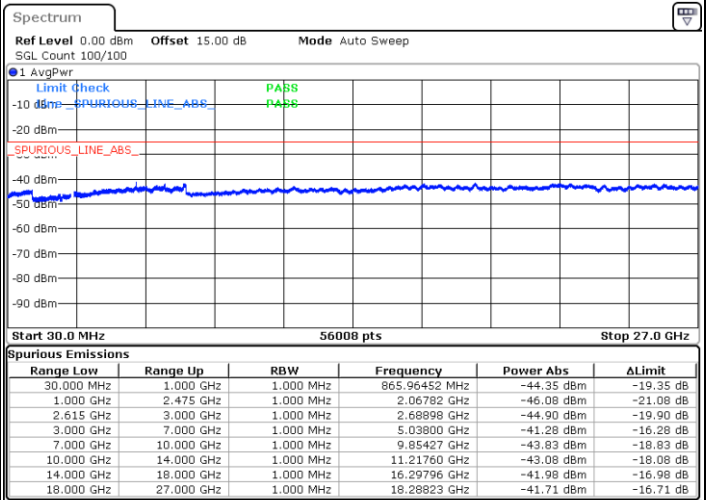

Date: 30 JUN 2022 23:36:10

LTE Band 7C / 20MHz+10MHz

16QAM

Highest Channel / 1RB0 and 1RB49

Highest Channel / 1RB99 and 1RB0

Date: 1.JUL.2022 00:07:07

Date: 1.JUL.2022 00:02:49

Highest Channel / FullIRB

N/A

Date: 1.JUL.2022 00:11:25

LTE Band 7C / 20MHz+15MHz

16QAM

Lowest Channel / 1RB0 and 1RB74

Lowest Channel / 1RB99 and 1RB0

Date: 1.JUL.2022 02:46:14

Date: 1.JUL.2022 02:41:56