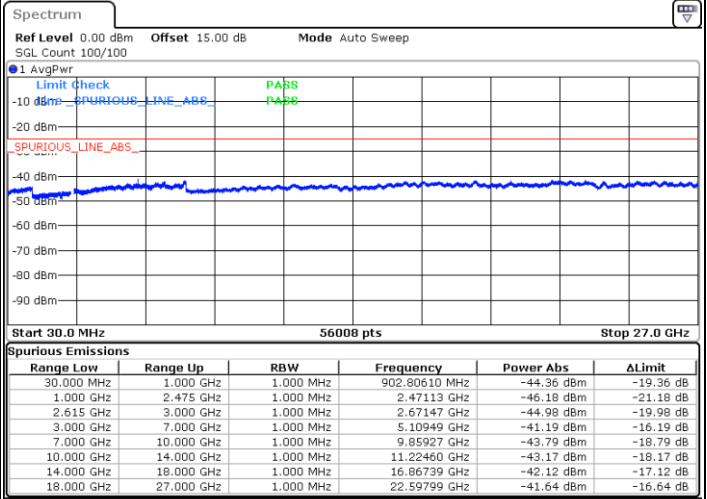

Lowest Channel / 1RB99 and 1RB0

Date: 1.JUL.2022 02:44:48

Date: 1.JUL.2022 02:43:22

Lowest Channel / FullRB

N/A

Date: 1.JUL.2022 02:51:58

LTE Band 7C / 20MHz+15MHz

QPSK

MiddleChannel / 1RB0 and 1RB74

Middle Channel / 1RB99 and 1RB0

Date: 1.JUL.2022 03:00:37

Date: 1.JUL.2022 03:02:03

Middle Channel / FullIRB

N/A

Date: 1.JUL.2022 02:53:27

LTE Band 7C / 20MHz+15MHz

QPSK

Highest Channel / 1RB0 and 1RB74

Highest Channel / 1RB99 and 1RB0

Date: 1.JUL.2022 03:27:14

Date: 1.JUL.2022 03:20:04

Highest Channel / FullIRB

N/A

Date: 1.JUL.2022 03:28:41

LTE Band 7C / 20MHz+20MHz

QPSK

Lowest Channel / 1RB0 and 1RB99

Lowest Channel / 1RB99 and 1RB0

Date: 1.JUL.2022 03:51:02

Date: 1.JUL.2022 03:49:36

Lowest Channel / FullIRB

N/A