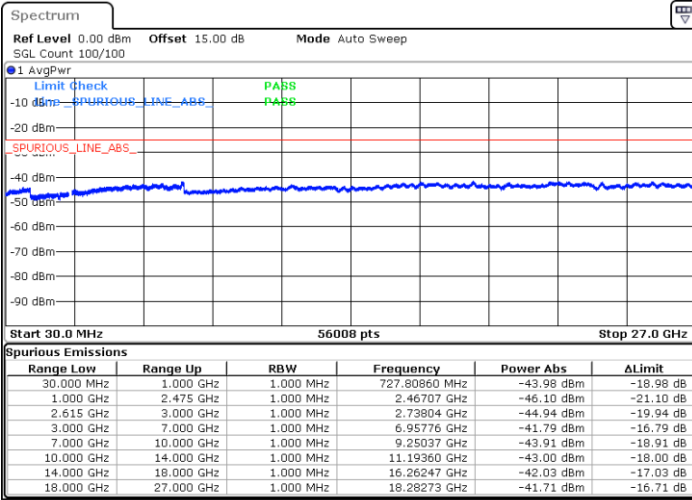

Date: 30 JUN 2022 22:34:18

Date: 30 JUN 2022 22:38:34

Middle Channel / FullIRB

N/A

Date: 30 JUN 2022 22:30:00

LTE Band 7C / 10MHz+20MHz

16QAM

Highest Channel / 1RB0 and 1RB99

Highest Channel / 1RB49 and 1RB0

Date: 30 JUN 2022 23:00:55

Date: 30 JUN 2022 22:56:37

Highest Channel / FullIRB

N/A

Date: 30 JUN 2022 23:05:12

LTE Band 7C / 15MHz+10MHz

16QAM

Lowest Channel / 1RB0 and 1RB49

Lowest Channel / 1RB74 and 1RB0

Date: 1.JUL.2022 04:58:51

Date: 1.JUL.2022 04:54:34

Lowest Channel / FullIRB

N/A

Date: 1.JUL.2022 05:03:09

LTE Band 7C / 15MHz+10MHz