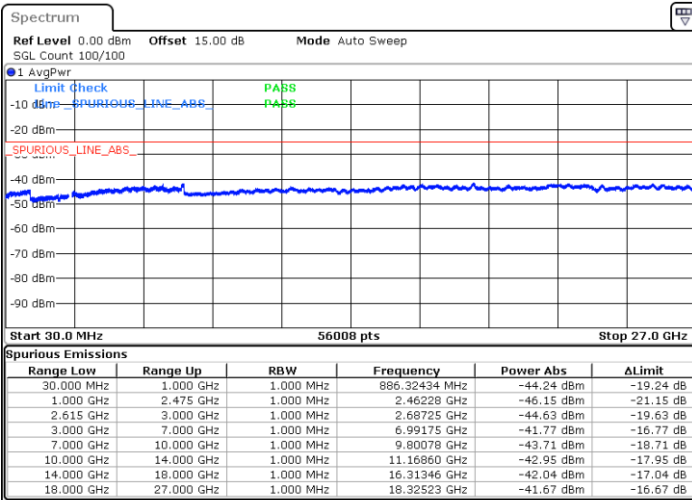

N/A

Date: 1.JUL.2022 00:38:07

LTE Band 7C / 15MHz+15MHz

16QAM

Middle Channel / 1RB0 and 1RB74

Middle Channel / 1RB74 and 1RB0

Date: 1.JUL.2022 00:46:46

Date: 1.JUL.2022 00:51:03

Middle Channel / FullIRB

N/A

Date: 1.JUL.2022 00:42:28

LTE Band 7C / 15MHz+15MHz

16QAM

Highest Channel / 1RB0 and 1RB74

Highest Channel / 1RB74 and 1RB0

Date: 1 JUL 2022 01:13:22

Date: 1 JUL 2022 01:09:04

Highest Channel / FullIRB

N/A

Date: 1 JUL 2022 01:17:39

LTE Band 7C / 15MHz+20MHz

16QAM

Lowest Channel / 1RB0 and 1RB99

Lowest Channel / 1RB74 and 1RB0