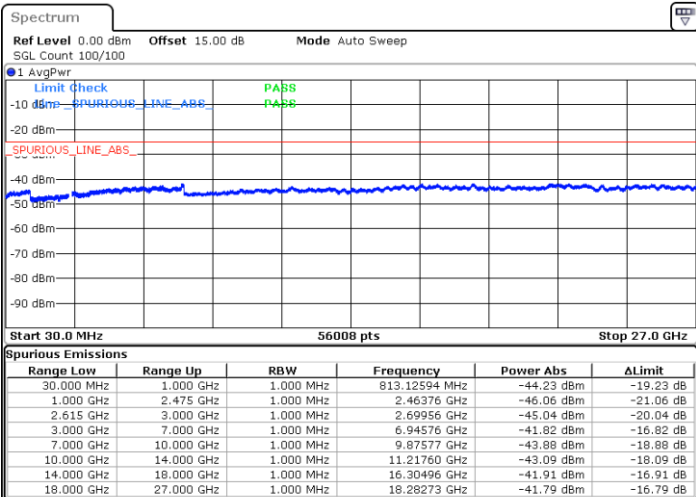

Date: 1.JUL.2022 03:58:12

LTE Band 7C / 20MHz+20MHz

QPSK

Middle Channel / 1RB0 and 1RB99

Middle Channel / 1RB99 and 1RB0

Date: 1.JUL.2022 04:06:51

Date: 1.JUL.2022 04:08:17

Middle Channel / FullIRB

N/A

Date: 1.JUL.2022 03:59:41

LTE Band 7C / 20MHz+20MHz

QPSK

Highest Channel / 1RB0 and 1RB99

Highest Channel / 1RB99 and 1RB0

Date: 1.JUL.2022 04:33:32

Date: 1.JUL.2022 04:26:21

Highest Channel / FullIRB

N/A

Date: 1.JUL.2022 04:34:58

LTE Band 7C / 10MHz+20MHz

16QAM

Lowest Channel / 1RB0 and 1RB99

Lowest Channel / 1RB49 and 1RB0

Date: 30 JUN 2022 22:21:21

Date: 30 JUN 2022 22:17:03

Lowest Channel / FullIRB

N/A

Date: 30 JUN 2022 22:25:39

LTE Band 7C / 10MHz+20MHz

16QAM

MiddleChannel / 1RB0 and 1RB99

Middle Channel / 1RB49 and 1RB0