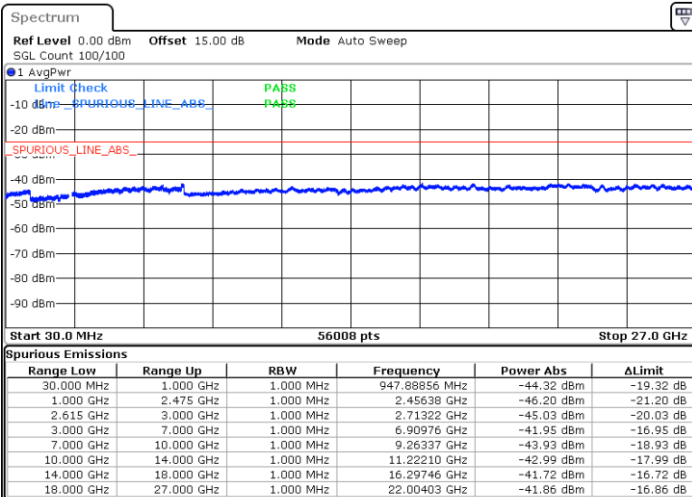

Highest Channel / FullIRB

N/A

Date: 1.JUL.2022 04:34:58

LTE Band 7C / 10MHz+20MHz

16QAM

Lowest Channel / 1RB0 and 1RB99

Lowest Channel / 1RB49 and 1RB0

Date: 30 JUN 2022 22:21:21

Date: 30 JUN 2022 22:17:03

Lowest Channel / FullIRB

N/A

Date: 30 JUN 2022 22:25:39

LTE Band 7C / 10MHz+20MHz

16QAM

MiddleChannel / 1RB0 and 1RB99

Middle Channel / 1RB49 and 1RB0

Date: 30 JUN 2022 22:34:18

Date: 30 JUN 2022 22:38:34

Middle Channel / FullIRB

N/A

Date: 30 JUN 2022 22:30:00

LTE Band 7C / 10MHz+20MHz

16QAM

Highest Channel / 1RB0 and 1RB99

Highest Channel / 1RB49 and 1RB0

Date: 30 JUN 2022 23:00:55

Date: 30 JUN 2022 22:56:37

Highest Channel / FullIRB

N/A

Date: 30 JUN 2022 23:05:12

LTE Band 7C / 15MHz+10MHz

16QAM