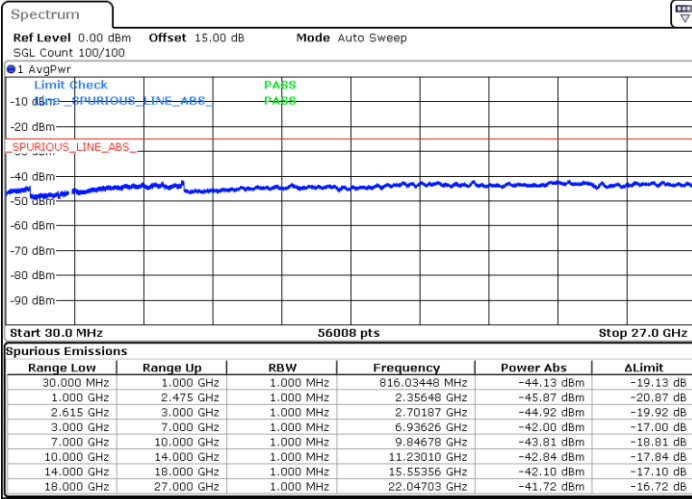

LTE Band 7C / 20MHz+10MHz

16QAM

Middle Channel / 1RB0 and 1RB49

Middle Channel / 1RB99 and 1RB0

Date: 30 JUN 2022 23:40:28

Date: 30 JUN 2022 23:44:45

Middle Channel / FullIRB

N/A

Date: 30 JUN 2022 23:36:10

LTE Band 7C / 20MHz+10MHz

16QAM

Highest Channel / 1RB0 and 1RB49

Highest Channel / 1RB99 and 1RB0

Date: 1.JUL.2022 00:07:07

Date: 1.JUL.2022 00:02:49

Highest Channel / FullIRB

N/A

Date: 1.JUL.2022 00:11:25

LTE Band 7C / 20MHz+15MHz

16QAM

Lowest Channel / 1RB0 and 1RB74

Lowest Channel / 1RB99 and 1RB0

Date: 1.JUL.2022 02:46:14

Date: 1.JUL.2022 02:41:56