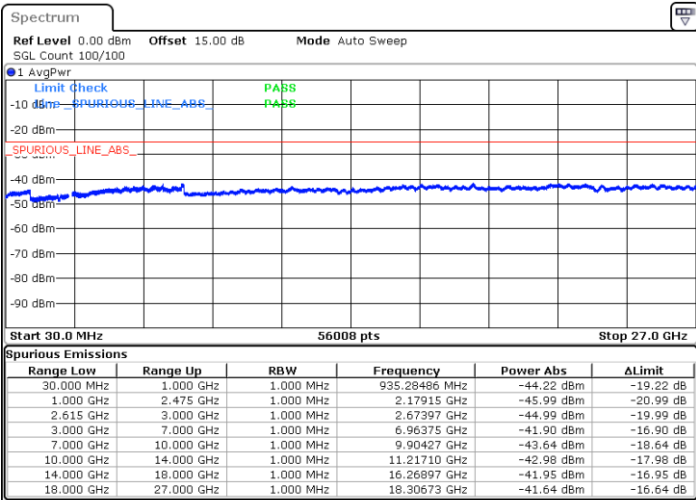

LTE Band 7C / 20MHz+20MHz

QPSK

Lowest Channel / 1RB0 and 1RB99

Lowest Channel / 1RB99 and 1RB0

Date: 1.JUL.2022 03:51:02

Date: 1.JUL.2022 03:49:36

Lowest Channel / FullIRB

N/A

Date: 1.JUL.2022 03:58:12

LTE Band 7C / 20MHz+20MHz

QPSK

Middle Channel / 1RB0 and 1RB99

Middle Channel / 1RB99 and 1RB0

Date: 1.JUL.2022 04:06:51

Date: 1.JUL.2022 04:08:17

Middle Channel / FullIRB

N/A

Date: 1.JUL.2022 03:59:41

LTE Band 7C / 20MHz+20MHz

QPSK

Highest Channel / 1RB0 and 1RB99

Highest Channel / 1RB99 and 1RB0

Date: 1.JUL.2022 04:33:32

Date: 1.JUL.2022 04:26:21

Highest Channel / FullIRB

N/A

Date: 1.JUL.2022 04:34:58

LTE Band 7C / 10MHz+20MHz

16QAM

Lowest Channel / 1RB0 and 1RB99

Lowest Channel / 1RB49 and 1RB0

Date: 30 JUN 2022 22:21:21