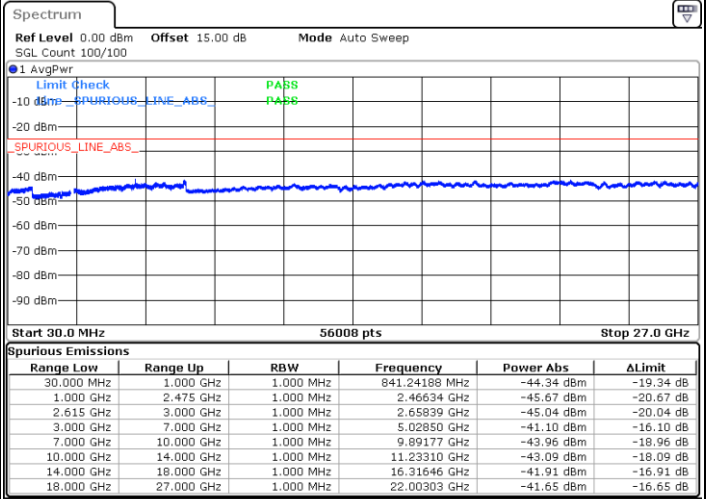

Date: 30 JUN 2022 22:34:18

Date: 30 JUN 2022 22:38:34

Middle Channel / FullIRB

N/A

Date: 30 JUN 2022 22:30:00

LTE Band 7C / 10MHz+20MHz

16QAM

Highest Channel / 1RB0 and 1RB99

Highest Channel / 1RB49 and 1RB0

Date: 30 JUN 2022 23:00:55

Date: 30 JUN 2022 22:56:37

Highest Channel / FullIRB

N/A

Date: 30 JUN 2022 23:05:12

LTE Band 7C / 15MHz+10MHz

16QAM

Lowest Channel / 1RB0 and 1RB49

Lowest Channel / 1RB74 and 1RB0

Date: 1.JUL.2022 04:58:51

Date: 1.JUL.2022 04:54:34

Lowest Channel / FullIRB

N/A

Date: 1.JUL.2022 05:03:09

LTE Band 7C / 15MHz+10MHz