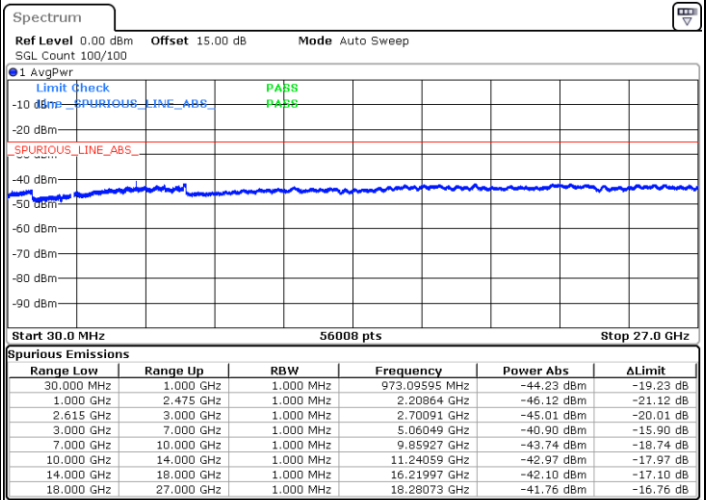

Highest Channel / FullIRB

N/A

Date: 1.JUL.2022 04:34:58

LTE Band 7C / 10MHz+20MHz

16QAM

Lowest Channel / 1RB0 and 1RB99

Lowest Channel / 1RB49 and 1RB0

Date: 30 JUN 2022 22:21:21

Date: 30 JUN 2022 22:17:03

Lowest Channel / FullIRB

N/A

Date: 30 JUN 2022 22:25:39

LTE Band 7C / 10MHz+20MHz

16QAM

MiddleChannel / 1RB0 and 1RB99

Middle Channel / 1RB49 and 1RB0

Date: 30 JUN 2022 22:34:18

Date: 30 JUN 2022 22:38:34

Middle Channel / FullIRB

N/A

Date: 30 JUN 2022 22:30:00

LTE Band 7C / 10MHz+20MHz

16QAM

Highest Channel / 1RB0 and 1RB99

Highest Channel / 1RB49 and 1RB0

Date: 30 JUN 2022 23:00:55

Date: 30 JUN 2022 22:56:37

Highest Channel / FullIRB

N/A

Date: 30 JUN 2022 23:05:12

LTE Band 7C / 15MHz+10MHz

16QAM