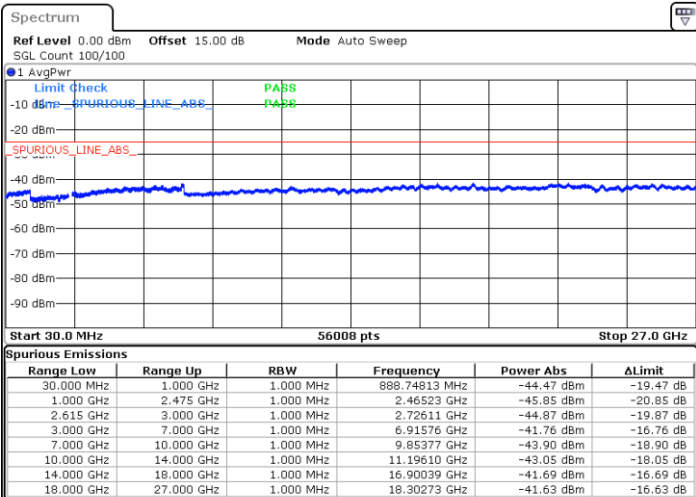

Date: 1 JUL 2022 01:09:04

Highest Channel / FullIRB

N/A

Date: 1 JUL 2022 01:17:39

LTE Band 7C / 15MHz+20MHz

16QAM

Lowest Channel / 1RB0 and 1RB99

Lowest Channel / 1RB74 and 1RB0

Date: 1.JUL.2022 01:39:59

Date: 1.JUL.2022 01:35:42

Lowest Channel / FullIRB

N/A

Date: 1.JUL.2022 01:44:17

LTE Band 7C / 15MHz+20MHz

16QAM

Middle Channel / 1RB0 and 1RB9

Middle Channel / 1RB74 and 1RB0

Date: 1.JUL.2022 01:52:55

Date: 1.JUL.2022 01:57:13

Middle Channel / FullIRB

N/A

Date: 1.JUL.2022 01:48:37

LTE Band 7C / 15MHz+20MHz

16QAM

Highest Channel / 1RB0 and 1RB99

Highest Channel / 1RB74 and 1RB0

Date: 1.JUL.2022 02:19:31

Date: 1.JUL.2022 02:15:14

Highest Channel / FullIRB

N/A

Date: 1.JUL.2022 02:23:52

LTE Band 7C / 20MHz+10MHz