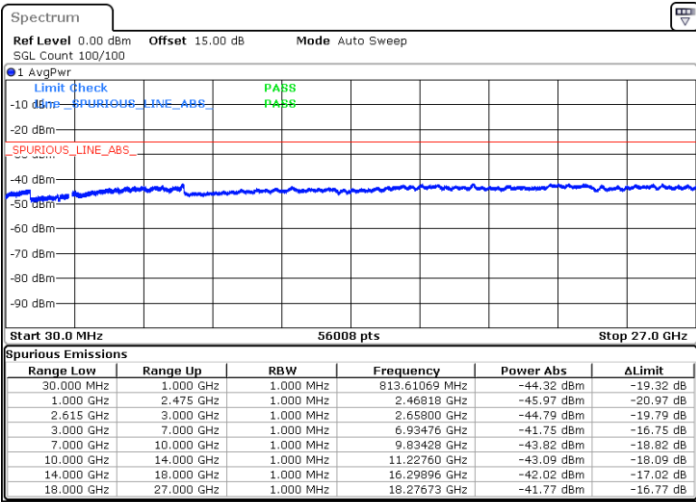

LTE Band 7C / 15MHz+10MHz

16QAM

Middle Channel / 1RB0 and 1RB49

Middle Channel / 1RB74 and 1RB0

Date: 1.JUL.2022 05:11:48