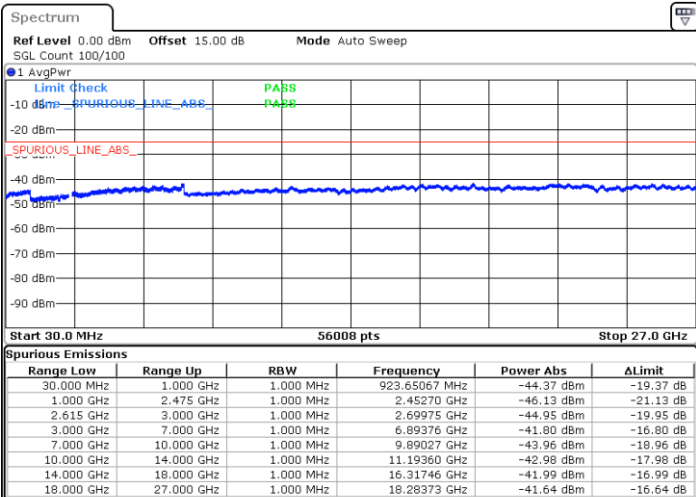

Lowest Channel / 1RB0 and 1RB49

Lowest Channel / 1RB74 and 1RB0

Date: 1.JUL.2022 04:58:51

Date: 1.JUL.2022 04:54:34

Lowest Channel / FullIRB

N/A

Date: 1.JUL.2022 05:03:09

LTE Band 7C / 15MHz+10MHz

LTE Band 7C / 15MHz+10MHz

16QAM

Highest Channel / 1RB0 and 1RB49

Highest Channel / 1RB74 and 1RB0

Date: 1.JUL.2022 05:38:28

Date: 1.JUL.2022 05:34:10

Highest Channel / FullIRB

N/A

Date: 1.JUL.2022 05:42:46

LTE Band 7C / 15MHz+15MHz

16QAM

Lowest Channel / 1RB0 and 1RB74

Lowest Channel / 1RB74 and 1RB0

Date: 1.JUL.2022 00:33:49

Date: 1.JUL.2022 00:29:32

Lowest Channel / FullIRB