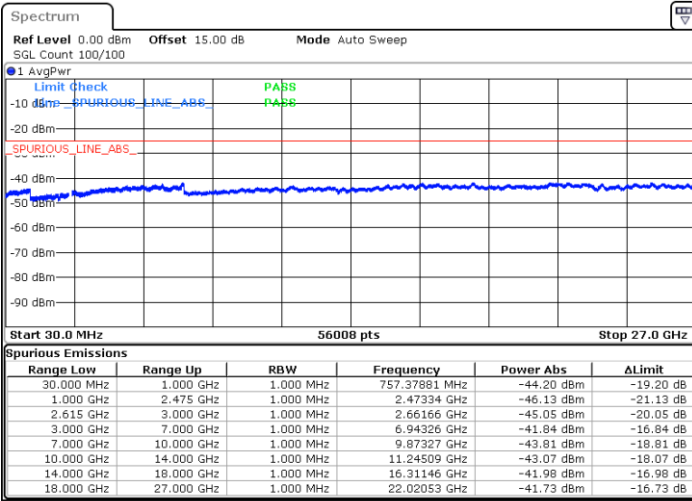

N/A

Date: 1.JUL.2022 00:38:07

LTE Band 7C / 15MHz+15MHz

16QAM

Middle Channel / 1RB0 and 1RB74

Middle Channel / 1RB74 and 1RB0

Date: 1.JUL.2022 00:46:46

Date: 1.JUL.2022 00:51:03

Middle Channel / FullIRB

N/A

Date: 1.JUL.2022 00:42:28

LTE Band 7C / 15MHz+15MHz

16QAM

Highest Channel / 1RB0 and 1RB74

Highest Channel / 1RB74 and 1RB0

Date: 1 JUL 2022 01:13:22

Date: 1 JUL 2022 01:09:04

Highest Channel / FullIRB

N/A

Date: 1 JUL 2022 01:17:39

LTE Band 7C / 15MHz+20MHz

16QAM

Lowest Channel / 1RB0 and 1RB99

Lowest Channel / 1RB74 and 1RB0