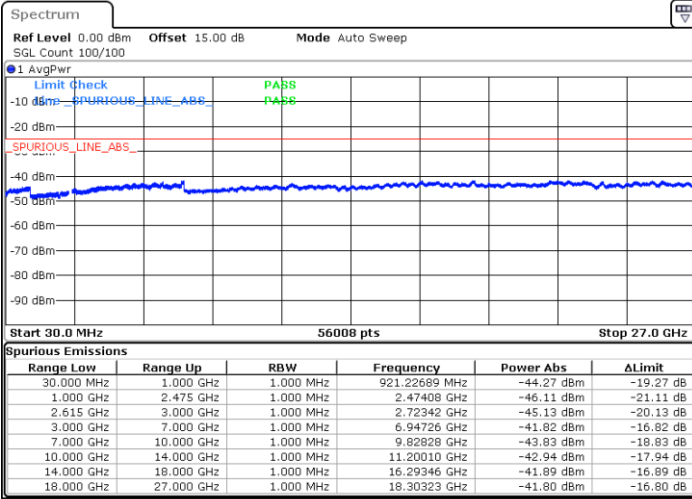

Date: 30 JUN 2022 22:34:18

Date: 30 JUN 2022 22:38:34

Middle Channel / FullIRB

N/A

Date: 30 JUN 2022 22:30:00

LTE Band 7C / 10MHz+20MHz

16QAM

Highest Channel / 1RB0 and 1RB99

Highest Channel / 1RB49 and 1RB0

Date: 30 JUN 2022 23:00:55

Date: 30 JUN 2022 22:56:37

Highest Channel / FullIRB

N/A

Date: 30 JUN 2022 23:05:12

LTE Band 7C / 15MHz+10MHz

16QAM

Lowest Channel / 1RB0 and 1RB49

Lowest Channel / 1RB74 and 1RB0

Date: 1.JUL.2022 04:58:51

Date: 1.JUL.2022 04:54:34

Lowest Channel / FullIRB

N/A

Date: 1.JUL.2022 05:03:09

LTE Band 7C / 15MHz+10MHz