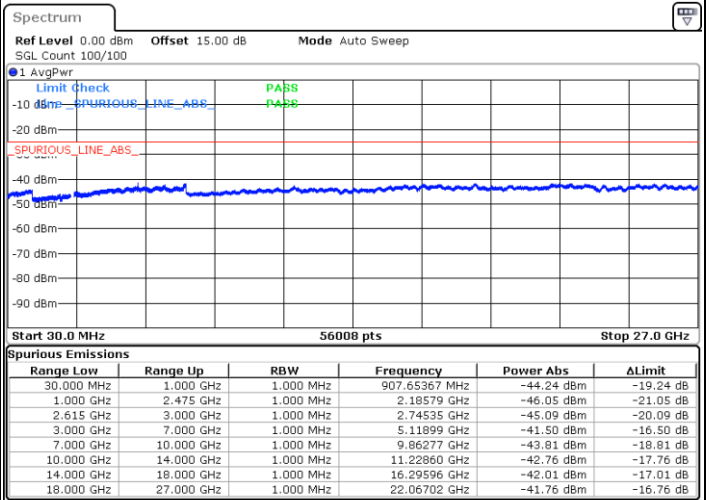

Lowest Channel / 1RB0 and 1RB49

Lowest Channel / 1RB74 and 1RB0

Date: 1.JUL.2022 04:58:51

Date: 1.JUL.2022 04:54:34

Lowest Channel / FullIRB

N/A

Date: 1.JUL.2022 05:03:09

LTE Band 7C / 15MHz+10MHz

16QAM

Middle Channel / 1RB0 and 1RB49

Middle Channel / 1RB74 and 1RB0

Date: 1.JUL.2022 05:11:48

Date: 1.JUL.2022 05:16:08

Middle Channel / FullIRB

N/A

Date: 1.JUL.2022 05:07:30

LTE Band 7C / 15MHz+10MHz

16QAM

Highest Channel / 1RB0 and 1RB49

Highest Channel / 1RB74 and 1RB0

Date: 1.JUL.2022 05:38:28

Date: 1.JUL.2022 05:34:10

Highest Channel / FullIRB

N/A