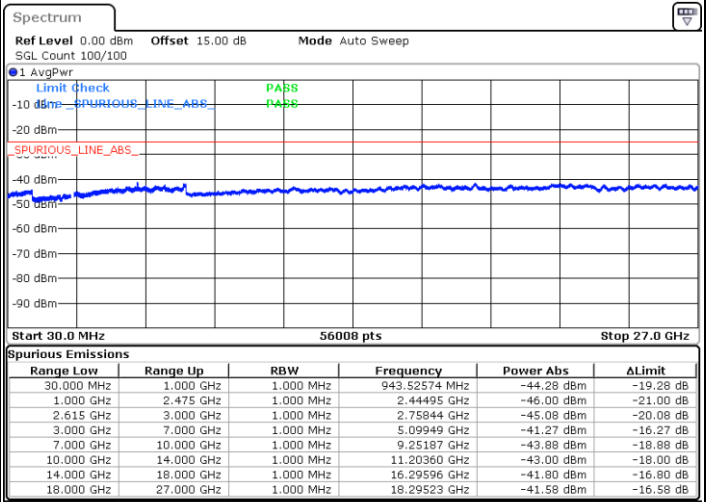

LTE Band 7C / 15MHz+20MHz

QPSK

Middle Channel / 1RB0 and 1RB9

Middle Channel / 1RB74 and 1RB0

Date: 1.JUL.2022 01:54:21

Date: 1.JUL.2022 01:55:47

Middle Channel / FullIRB

N/A

Date: 1.JUL.2022 01:47:12

LTE Band 7C / 15MHz+20MHz

QPSK

Highest Channel / 1RB0 and 1RB99

Highest Channel / 1RB74 and 1RB0

Date: 1.JUL.2022 02:20:57

Date: 1.JUL.2022 02:13:48

Highest Channel / FullIRB

N/A

Date: 1.JUL.2022 02:22:26

LTE Band 7C / 20MHz+10MHz

QPSK

Lowest Channel / 1RB0 and 1RB49

Lowest Channel / 1RB99 and 1RB0

Date: 30 JUN 2022 23:26:05

Date: 30 JUN 2022 23:24:40

Lowest Channel / FullIRB

N/A

Date: 30 JUN 2022 23:33:15

LTE Band 7C / 20MHz+10MHz

QPSK

Middle Channel / 1RB0 and 1RB49

Middle Channel / 1RB99 and 1RB0

Date: 30 JUN 2022 23:41:54