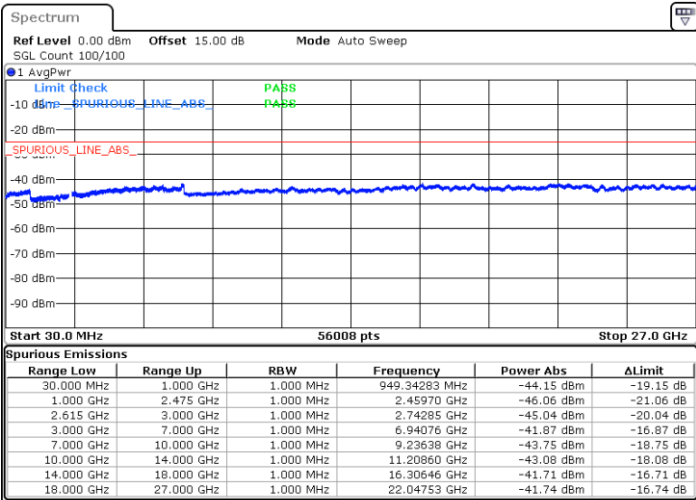

Date: 1.JUL.2022 03:58:12

LTE Band 7C / 20MHz+20MHz

QPSK

Middle Channel / 1RB0 and 1RB99

Middle Channel / 1RB99 and 1RB0

Date: 1.JUL.2022 04:06:51

Date: 1.JUL.2022 04:08:17

Middle Channel / FullIRB

N/A

Date: 1.JUL.2022 03:59:41

LTE Band 7C / 20MHz+20MHz

QPSK

Highest Channel / 1RB0 and 1RB99

Highest Channel / 1RB99 and 1RB0

Date: 1.JUL.2022 04:33:32

Date: 1.JUL.2022 04:26:21

Highest Channel / FullIRB

N/A

Date: 1.JUL.2022 04:34:58

LTE Band 7C / 10MHz+20MHz

16QAM

Lowest Channel / 1RB0 and 1RB99

Lowest Channel / 1RB49 and 1RB0

Date: 30 JUN 2022 22:21:21

Date: 30 JUN 2022 22:17:03

Lowest Channel / FullIRB

N/A

Date: 30 JUN 2022 22:25:39

LTE Band 7C / 10MHz+20MHz

16QAM

MiddleChannel / 1RB0 and 1RB99

Middle Channel / 1RB49 and 1RB0