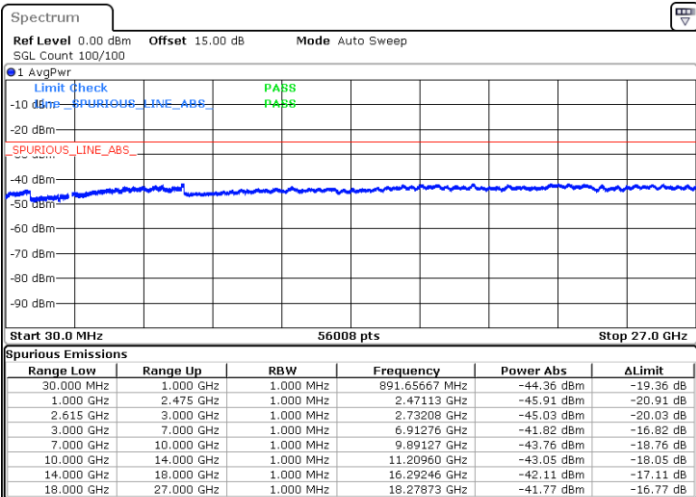

LTE Band 7C / 15MHz+10MHz

16QAM

Highest Channel / 1RB0 and 1RB49

Highest Channel / 1RB74 and 1RB0

Date: 1.JUL.2022 05:38:28

Date: 1.JUL.2022 05:34:10

Highest Channel / FullIRB

N/A

Date: 1.JUL.2022 05:42:46

LTE Band 7C / 15MHz+15MHz

16QAM

Lowest Channel / 1RB0 and 1RB74

Lowest Channel / 1RB74 and 1RB0

Date: 1.JUL.2022 00:33:49

Date: 1.JUL.2022 00:29:32

Lowest Channel / FullIRB

N/A

Date: 1.JUL.2022 00:38:07

LTE Band 7C / 15MHz+15MHz

16QAM

Middle Channel / 1RB0 and 1RB74

Middle Channel / 1RB74 and 1RB0

Date: 1.JUL.2022 00:46:46

Date: 1.JUL.2022 00:51:03

Middle Channel / FullIRB

N/A

Date: 1.JUL.2022 00:42:28

LTE Band 7C / 15MHz+15MHz

16QAM

Highest Channel / 1RB0 and 1RB74

Highest Channel / 1RB74 and 1RB0

Date: 1 JUL 2022 01:13:22