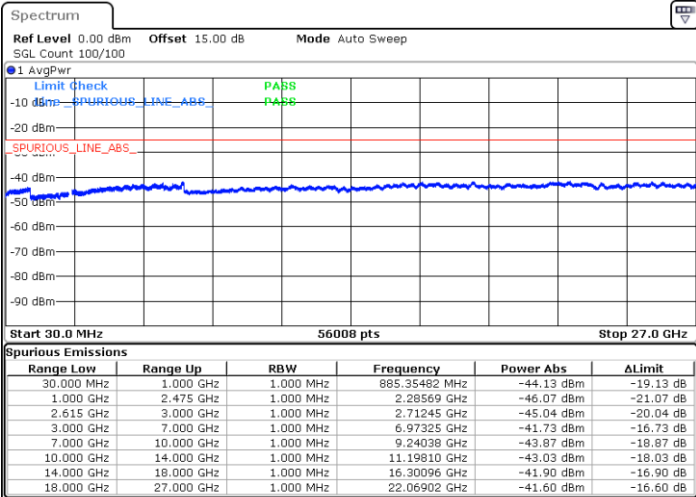

N/A

Date: 1.JUL.2022 02:22:26

LTE Band 7C / 20MHz+10MHz

QPSK

Lowest Channel / 1RB0 and 1RB49

Lowest Channel / 1RB99 and 1RB0

Date: 30 JUN 2022 23:26:05

Date: 30 JUN 2022 23:24:40

Lowest Channel / FullIRB

N/A

Date: 30 JUN 2022 23:33:15

LTE Band 7C / 20MHz+10MHz

QPSK

Middle Channel / 1RB0 and 1RB49

Middle Channel / 1RB99 and 1RB0

Date: 30 JUN 2022 23:41:54

Date: 30 JUN 2022 23:43:19

Middle Channel / FullIRB

N/A

Date: 30 JUN 2022 23:34:44

LTE Band 7C / 20MHz+10MHz

QPSK

Highest Channel / 1RB0 and 1RB49

Highest Channel / 1RB99 and 1RB0

Date: 1.JUL.2022 00:08:33

Date: 1.JUL.2022 00:01:24

Highest Channel / FullIRB

N/A

Date: 1.JUL.2022 00:09:59

LTE Band 7C / 20MHz+15MHz

QPSK

Lowest Channel / 1RB0 and 1RB74