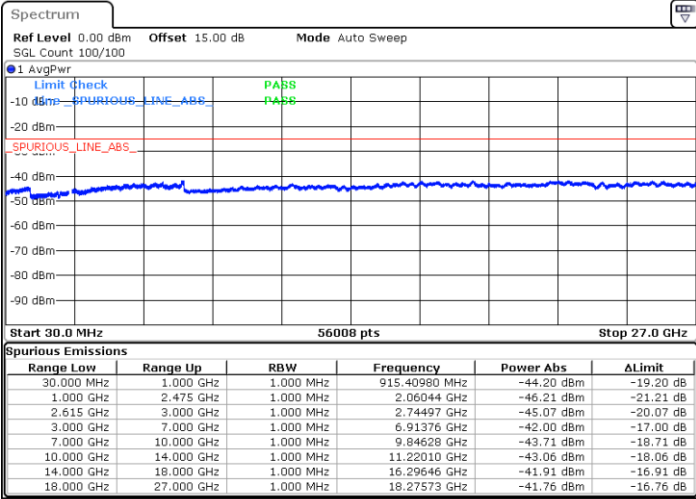

N/A

Date: 1.JUL.2022 02:22:26

LTE Band 7C / 20MHz+10MHz

QPSK

Lowest Channel / 1RB0 and 1RB49

Lowest Channel / 1RB99 and 1RB0

Date: 30 JUN 2022 23:26:05

Date: 30 JUN 2022 23:24:40

Lowest Channel / FullIRB

N/A

Date: 30 JUN 2022 23:33:15

LTE Band 7C / 20MHz+10MHz

QPSK

Middle Channel / 1RB0 and 1RB49

Middle Channel / 1RB99 and 1RB0

Date: 30 JUN 2022 23:41:54

Date: 30 JUN 2022 23:43:19

Middle Channel / FullIRB

N/A

Date: 30 JUN 2022 23:34:44

LTE Band 7C / 20MHz+10MHz

QPSK

Highest Channel / 1RB0 and 1RB49

Highest Channel / 1RB99 and 1RB0

Date: 1.JUL.2022 00:08:33

Date: 1.JUL.2022 00:01:24

Highest Channel / FullIRB

N/A

Date: 1.JUL.2022 00:09:59

LTE Band 7C / 20MHz+15MHz

QPSK

Lowest Channel / 1RB0 and 1RB74