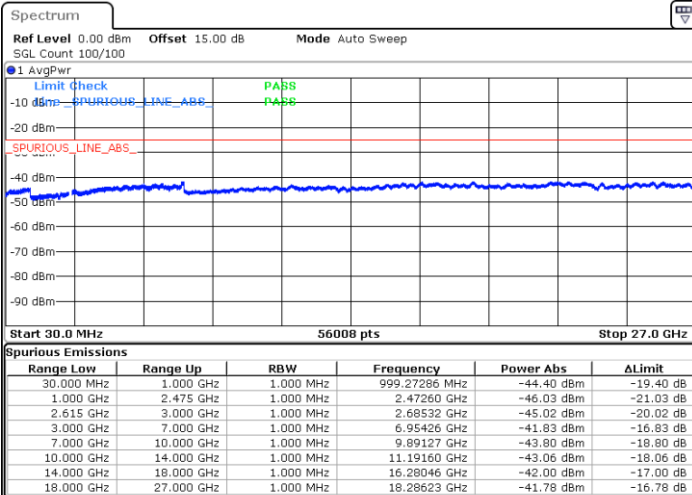

LTE Band 7C / 20MHz+10MHz

16QAM

Middle Channel / 1RB0 and 1RB49

Middle Channel / 1RB99 and 1RB0

Date: 30 JUN 2022 23:40:28

Date: 30 JUN 2022 23:44:45

Middle Channel / FullIRB

N/A

Date: 30 JUN 2022 23:36:10

LTE Band 7C / 20MHz+10MHz

16QAM

Highest Channel / 1RB0 and 1RB49

Highest Channel / 1RB99 and 1RB0

Date: 1.JUL.2022 00:07:07

Date: 1.JUL.2022 00:02:49

Highest Channel / FullIRB

N/A

Date: 1.JUL.2022 00:11:25

LTE Band 7C / 20MHz+15MHz

16QAM

Lowest Channel / 1RB0 and 1RB74

Lowest Channel / 1RB99 and 1RB0

Date: 1.JUL.2022 02:46:14

Date: 1.JUL.2022 02:41:56