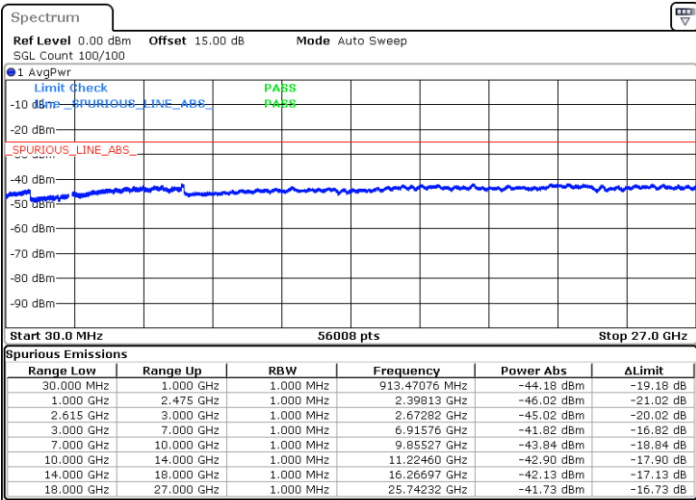

Date: 1.JUL.2022 00:08:33

Date: 1.JUL.2022 00:01:24

Highest Channel / FullIRB

N/A

Date: 1.JUL.2022 00:09:59

LTE Band 7C / 20MHz+15MHz

QPSK

Lowest Channel / 1RB0 and 1RB74

Lowest Channel / 1RB99 and 1RB0

Date: 1.JUL.2022 02:44:48

Date: 1.JUL.2022 02:43:22

Lowest Channel / FullRB

N/A

Date: 1.JUL.2022 02:51:58

LTE Band 7C / 20MHz+15MHz

QPSK

MiddleChannel / 1RB0 and 1RB74

Middle Channel / 1RB99 and 1RB0

Date: 1.JUL.2022 03:00:37

Date: 1.JUL.2022 03:02:03

Middle Channel / FullIRB

N/A

Date: 1.JUL.2022 02:53:27

LTE Band 7C / 20MHz+15MHz

QPSK

Highest Channel / 1RB0 and 1RB74

Highest Channel / 1RB99 and 1RB0

Date: 1.JUL.2022 03:27:14

Date: 1.JUL.2022 03:20:04

Highest Channel / FullIRB

N/A

Date: 1.JUL.2022 03:28:41