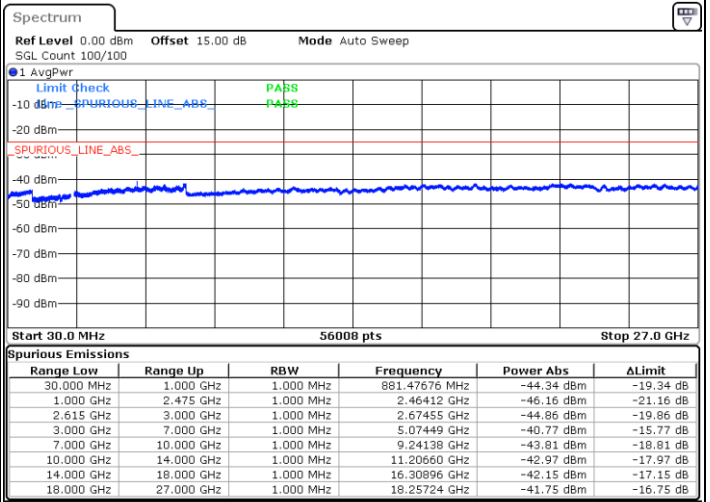

Date: 1.JUL.2022 05:16:08