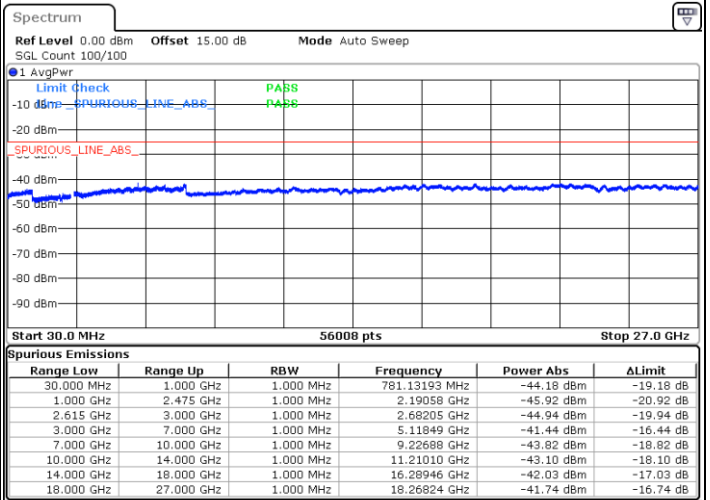

Lowest Channel / FullIRB

N/A

Date: 30 JUN 2022 23:33:15

LTE Band 7C / 20MHz+10MHz

QPSK

Middle Channel / 1RB0 and 1RB49

Middle Channel / 1RB99 and 1RB0

Date: 30 JUN 2022 23:41:54

Date: 30 JUN 2022 23:43:19

Middle Channel / FullIRB

N/A

Date: 30 JUN 2022 23:34:44

LTE Band 7C / 20MHz+10MHz

QPSK

Highest Channel / 1RB0 and 1RB49

Highest Channel / 1RB99 and 1RB0

Date: 1.JUL.2022 00:08:33

Date: 1.JUL.2022 00:01:24

Highest Channel / FullIRB

N/A

Date: 1.JUL.2022 00:09:59

LTE Band 7C / 20MHz+15MHz

QPSK

Lowest Channel / 1RB0 and 1RB74

Lowest Channel / 1RB99 and 1RB0

Date: 1.JUL.2022 02:44:48

Date: 1.JUL.2022 02:43:22

Lowest Channel / FullRB

N/A

Date: 1.JUL.2022 02:51:58

LTE Band 7C / 20MHz+15MHz

QPSK