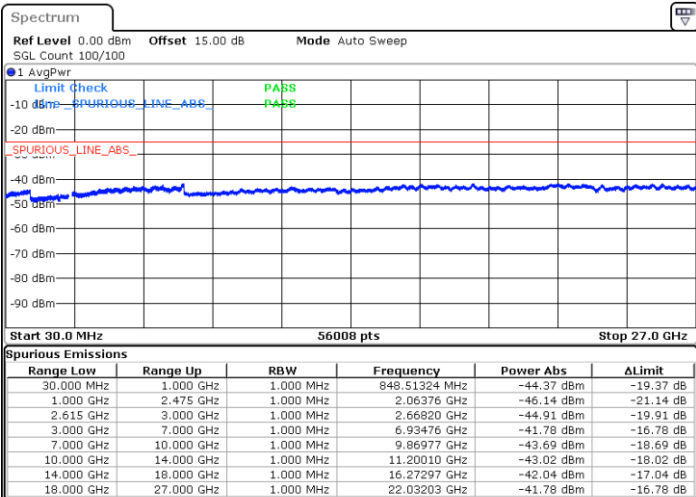

LTE Band 7C / 20MHz+20MHz

QPSK

Lowest Channel / 1RB0 and 1RB99

Lowest Channel / 1RB99 and 1RB0

Date: 1.JUL.2022 03:51:02

Date: 1.JUL.2022 03:49:36

Lowest Channel / FullIRB

N/A

Date: 1.JUL.2022 03:58:12

LTE Band 7C / 20MHz+20MHz

QPSK

Middle Channel / 1RB0 and 1RB99

Middle Channel / 1RB99 and 1RB0

Date: 1.JUL.2022 04:06:51

Date: 1.JUL.2022 04:08:17

Middle Channel / FullIRB

N/A

Date: 1.JUL.2022 03:59:41

LTE Band 7C / 20MHz+20MHz

QPSK

Highest Channel / 1RB0 and 1RB99

Highest Channel / 1RB99 and 1RB0

Date: 1.JUL.2022 04:33:32

Date: 1.JUL.2022 04:26:21

Highest Channel / FullIRB

N/A

Date: 1.JUL.2022 04:34:58

LTE Band 7C / 10MHz+20MHz

16QAM

Lowest Channel / 1RB0 and 1RB99

Lowest Channel / 1RB49 and 1RB0

Date: 30 JUN 2022 22:21:21