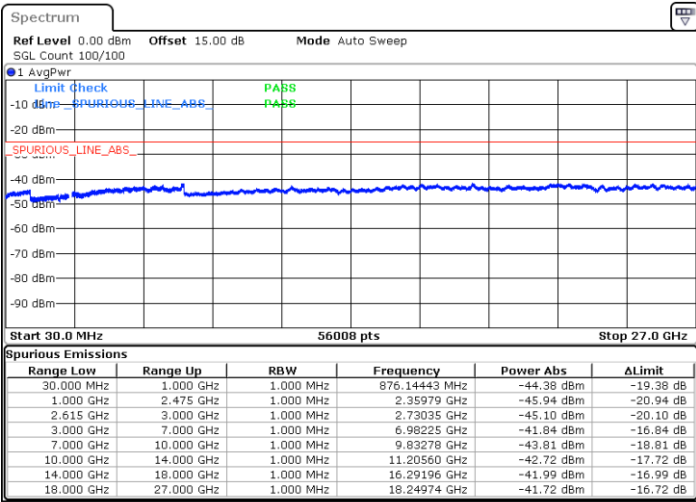

Date: 1.JUL.2022 05:42:46

LTE Band 7C / 15MHz+15MHz

16QAM

Lowest Channel / 1RB0 and 1RB74

Lowest Channel / 1RB74 and 1RB0

Date: 1.JUL.2022 00:33:49

Date: 1.JUL.2022 00:29:32

Lowest Channel / FullIRB

N/A

Date: 1.JUL.2022 00:38:07

LTE Band 7C / 15MHz+15MHz

16QAM

Middle Channel / 1RB0 and 1RB74

Middle Channel / 1RB74 and 1RB0

Date: 1.JUL.2022 00:46:46

Date: 1.JUL.2022 00:51:03

Middle Channel / FullIRB

N/A

Date: 1.JUL.2022 00:42:28

LTE Band 7C / 15MHz+15MHz

16QAM

Highest Channel / 1RB0 and 1RB74

Highest Channel / 1RB74 and 1RB0

Date: 1 JUL 2022 01:13:22

Date: 1 JUL 2022 01:09:04

Highest Channel / FullIRB

N/A

Date: 1 JUL 2022 01:17:39

LTE Band 7C / 15MHz+20MHz

16QAM

Lowest Channel / 1RB0 and 1RB99

Lowest Channel / 1RB74 and 1RB0