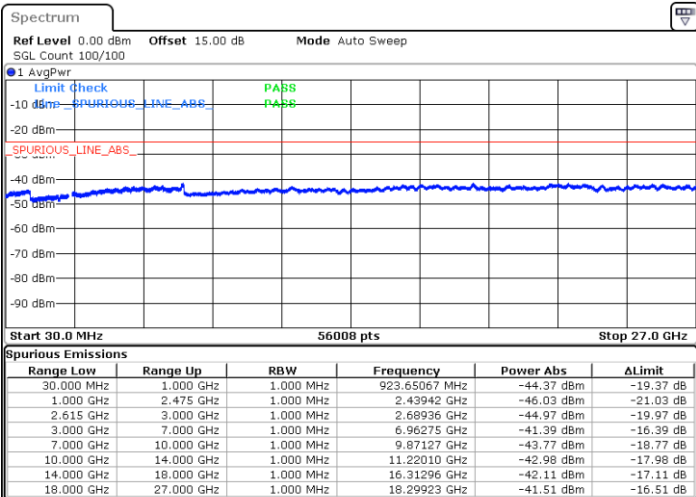

Date: 1.JUL.2022 01:47:12

LTE Band 7C / 15MHz+20MHz

QPSK

Highest Channel / 1RB0 and 1RB99

Highest Channel / 1RB74 and 1RB0

Date: 1.JUL.2022 02:20:57

Date: 1.JUL.2022 02:13:48

Highest Channel / FullIRB

N/A

Date: 1.JUL.2022 02:22:26

LTE Band 7C / 20MHz+10MHz

QPSK

Lowest Channel / 1RB0 and 1RB49

Lowest Channel / 1RB99 and 1RB0

Date: 30 JUN 2022 23:26:05

Date: 30 JUN 2022 23:24:40

Lowest Channel / FullIRB

N/A

Date: 30 JUN 2022 23:33:15

LTE Band 7C / 20MHz+10MHz

QPSK

Middle Channel / 1RB0 and 1RB49

Middle Channel / 1RB99 and 1RB0

Date: 30 JUN 2022 23:41:54

Date: 30 JUN 2022 23:43:19

Middle Channel / FullIRB

N/A

Date: 30 JUN 2022 23:34:44

LTE Band 7C / 20MHz+10MHz

QPSK

Highest Channel / 1RB0 and 1RB49

Highest Channel / 1RB99 and 1RB0