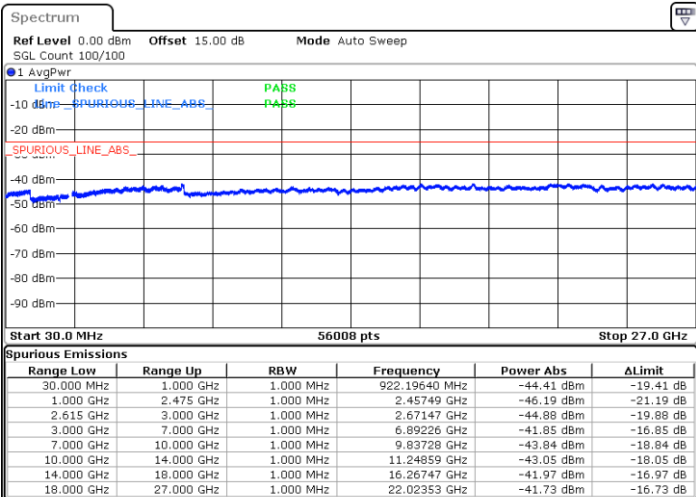

Middle Channel / 1RB74 and 1RB0

Date: 1.JUL.2022 01:52:55

Date: 1.JUL.2022 01:57:13

Middle Channel / FullIRB

N/A

Date: 1.JUL.2022 01:48:37

LTE Band 7C / 15MHz+20MHz

16QAM

Highest Channel / 1RB0 and 1RB99

Highest Channel / 1RB74 and 1RB0

Date: 1.JUL.2022 02:19:31

Date: 1.JUL.2022 02:15:14

Highest Channel / FullIRB

N/A

Date: 1.JUL.2022 02:23:52

LTE Band 7C / 20MHz+10MHz

16QAM

Lowest Channel / 1RB0 and 1RB49

Lowest Channel / 1RB99 and 1RB0

Date: 30 JUN 2022 23:27:31

Date: 30 JUN 2022 23:23:14

Lowest Channel / FullRB

N/A

Date: 30 JUN 2022 23:31:49