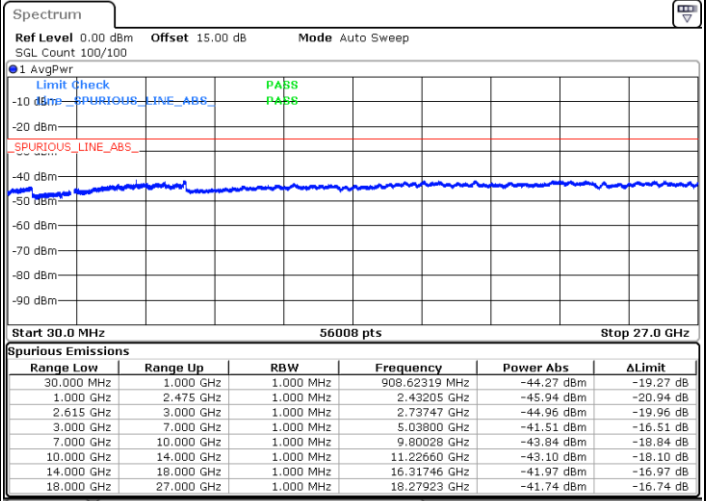

QPSK

Highest Channel / 1RB0 and 1RB74

Highest Channel / 1RB99 and 1RB0

Date: 1.JUL.2022 03:27:14

Date: 1.JUL.2022 03:20:04

Highest Channel / FullIRB

N/A

Date: 1.JUL.2022 03:28:41

LTE Band 7C / 20MHz+20MHz

QPSK

Lowest Channel / 1RB0 and 1RB99

Lowest Channel / 1RB99 and 1RB0

Date: 1.JUL.2022 03:51:02

Date: 1.JUL.2022 03:49:36

Lowest Channel / FullIRB

N/A

Date: 1.JUL.2022 03:58:12

LTE Band 7C / 20MHz+20MHz

QPSK

Middle Channel / 1RB0 and 1RB99

Middle Channel / 1RB99 and 1RB0

Date: 1.JUL.2022 04:06:51

Date: 1.JUL.2022 04:08:17

Middle Channel / FullIRB

N/A

Date: 1.JUL.2022 03:59:41

LTE Band 7C / 20MHz+20MHz

QPSK

Highest Channel / 1RB0 and 1RB99

Highest Channel / 1RB99 and 1RB0

Date: 1.JUL.2022 04:33:32

Date: 1.JUL.2022 04:26:21