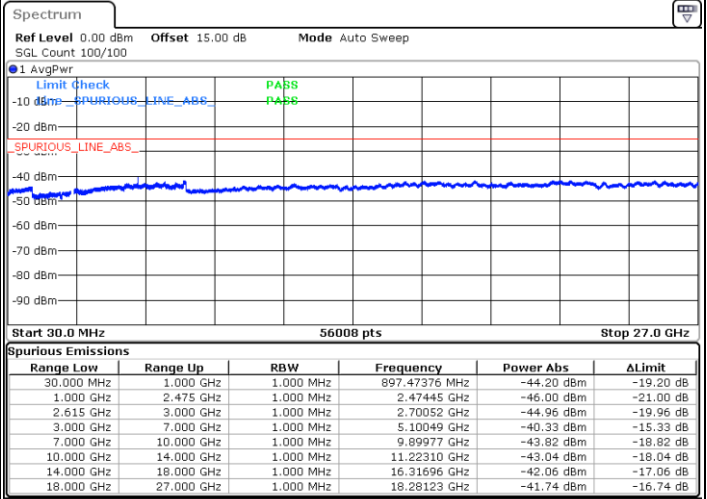

Date: 30 JUN 2022 22:17:03

Lowest Channel / FullIRB

N/A

Date: 30 JUN 2022 22:25:39

LTE Band 7C / 10MHz+20MHz

16QAM

MiddleChannel / 1RB0 and 1RB99

Middle Channel / 1RB49 and 1RB0

Date: 30 JUN 2022 22:34:18

Date: 30 JUN 2022 22:38:34

Middle Channel / FullIRB

N/A

Date: 30 JUN 2022 22:30:00

LTE Band 7C / 10MHz+20MHz

16QAM

Highest Channel / 1RB0 and 1RB99

Highest Channel / 1RB49 and 1RB0

Date: 30 JUN 2022 23:00:55

Date: 30 JUN 2022 22:56:37

Highest Channel / FullIRB

N/A

Date: 30 JUN 2022 23:05:12

LTE Band 7C / 15MHz+10MHz

16QAM

Lowest Channel / 1RB0 and 1RB49

Lowest Channel / 1RB74 and 1RB0

Date: 1.JUL.2022 04:58:51

Date: 1.JUL.2022 04:54:34

Lowest Channel / FullIRB

N/A

Date: 1.JUL.2022 05:03:09

LTE Band 7C / 15MHz+10MHz