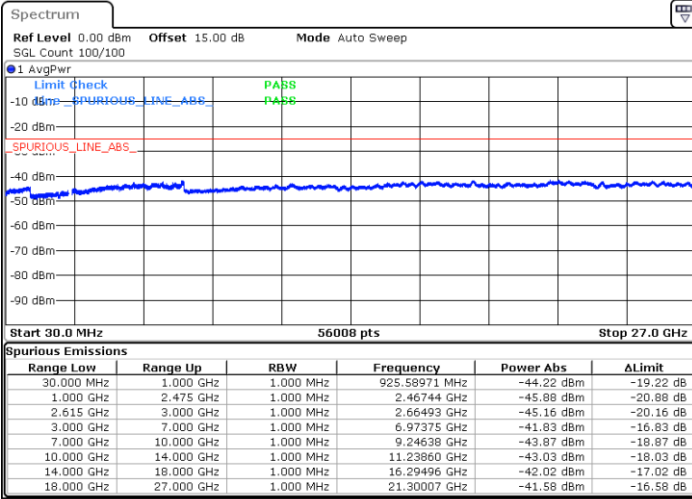

Lowest Channel / 1RB99 and 1RB0

Date: 1.JUL.2022 02:44:48

Date: 1.JUL.2022 02:43:22

Lowest Channel / FullRB

N/A

Date: 1.JUL.2022 02:51:58

LTE Band 7C / 20MHz+15MHz

QPSK

MiddleChannel / 1RB0 and 1RB74

Middle Channel / 1RB99 and 1RB0

Date: 1.JUL.2022 03:00:37

Date: 1.JUL.2022 03:02:03

Middle Channel / FullIRB

N/A

Date: 1.JUL.2022 02:53:27

LTE Band 7C / 20MHz+15MHz

QPSK

Highest Channel / 1RB0 and 1RB74

Highest Channel / 1RB99 and 1RB0

Date: 1.JUL.2022 03:27:14

Date: 1.JUL.2022 03:20:04

Highest Channel / FullIRB

N/A

Date: 1.JUL.2022 03:28:41

LTE Band 7C / 20MHz+20MHz

QPSK

Lowest Channel / 1RB0 and 1RB99

Lowest Channel / 1RB99 and 1RB0

Date: 1.JUL.2022 03:51:02

Date: 1.JUL.2022 03:49:36

Lowest Channel / FullIRB

N/A