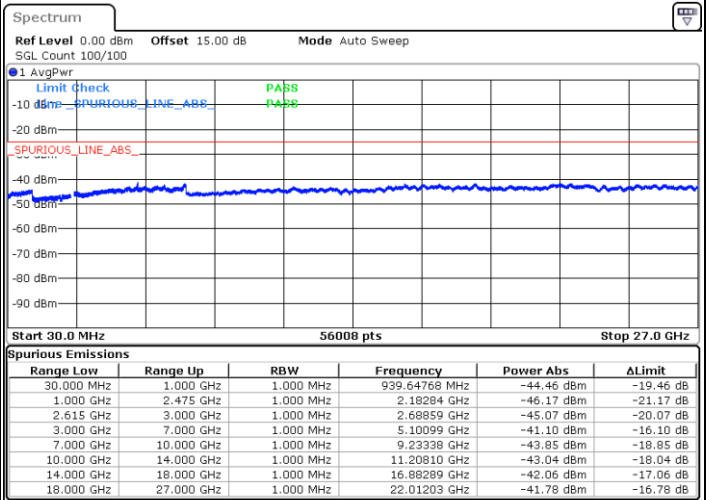

Date: 1 JUL 2022 01:09:04

Highest Channel / FullIRB

N/A

Date: 1 JUL 2022 01:17:39

LTE Band 7C / 15MHz+20MHz

16QAM

Lowest Channel / 1RB0 and 1RB99

Lowest Channel / 1RB74 and 1RB0

Date: 1.JUL.2022 01:39:59

Date: 1.JUL.2022 01:35:42

Lowest Channel / FullIRB

N/A

Date: 1.JUL.2022 01:44:17

LTE Band 7C / 15MHz+20MHz

16QAM

Middle Channel / 1RB0 and 1RB9

Middle Channel / 1RB74 and 1RB0

Date: 1.JUL.2022 01:52:55

Date: 1.JUL.2022 01:57:13

Middle Channel / FullIRB

N/A

Date: 1.JUL.2022 01:48:37

LTE Band 7C / 15MHz+20MHz

16QAM

Highest Channel / 1RB0 and 1RB99

Highest Channel / 1RB74 and 1RB0

Date: 1.JUL.2022 02:19:31

Date: 1.JUL.2022 02:15:14

Highest Channel / FullIRB

N/A

Date: 1.JUL.2022 02:23:52

LTE Band 7C / 20MHz+10MHz