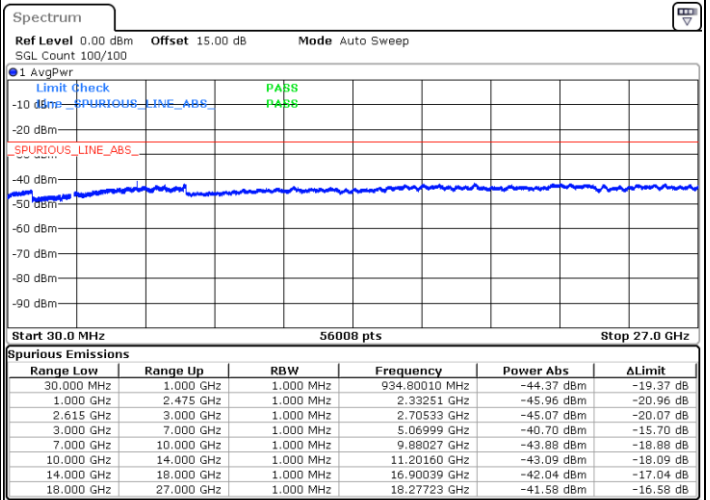

LTE Band 7C / 20MHz+20MHz

QPSK

Lowest Channel / 1RB0 and 1RB99

Lowest Channel / 1RB99 and 1RB0

Date: 1.JUL.2022 03:51:02

Date: 1.JUL.2022 03:49:36

Lowest Channel / FullIRB

N/A

Date: 1.JUL.2022 03:58:12

LTE Band 7C / 20MHz+20MHz

QPSK

Middle Channel / 1RB0 and 1RB99

Middle Channel / 1RB99 and 1RB0

Date: 1.JUL.2022 04:06:51

Date: 1.JUL.2022 04:08:17

Middle Channel / FullIRB

N/A

Date: 1.JUL.2022 03:59:41

LTE Band 7C / 20MHz+20MHz

QPSK

Highest Channel / 1RB0 and 1RB99

Highest Channel / 1RB99 and 1RB0

Date: 1.JUL.2022 04:33:32

Date: 1.JUL.2022 04:26:21

Highest Channel / FullIRB

N/A

Date: 1.JUL.2022 04:34:58

LTE Band 7C / 10MHz+20MHz

16QAM

Lowest Channel / 1RB0 and 1RB99

Lowest Channel / 1RB49 and 1RB0

Date: 30 JUN 2022 22:21:21