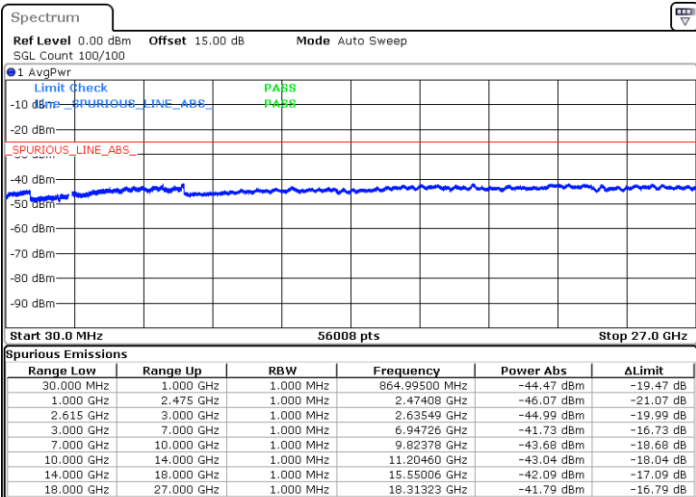

Middle Channel / FullIRB

N/A

Date: 1.JUL.2022 00:42:28

LTE Band 7C / 15MHz+15MHz

16QAM

Highest Channel / 1RB0 and 1RB74

Highest Channel / 1RB74 and 1RB0

Date: 1 JUL 2022 01:13:22

Date: 1 JUL 2022 01:09:04

Highest Channel / FullIRB

N/A

Date: 1 JUL 2022 01:17:39

LTE Band 7C / 15MHz+20MHz

16QAM

Lowest Channel / 1RB0 and 1RB99

Lowest Channel / 1RB74 and 1RB0

Date: 1.JUL.2022 01:39:59

Date: 1.JUL.2022 01:35:42

Lowest Channel / FullIRB

N/A

Date: 1.JUL.2022 01:44:17

LTE Band 7C / 15MHz+20MHz

16QAM

Middle Channel / 1RB0 and 1RB9