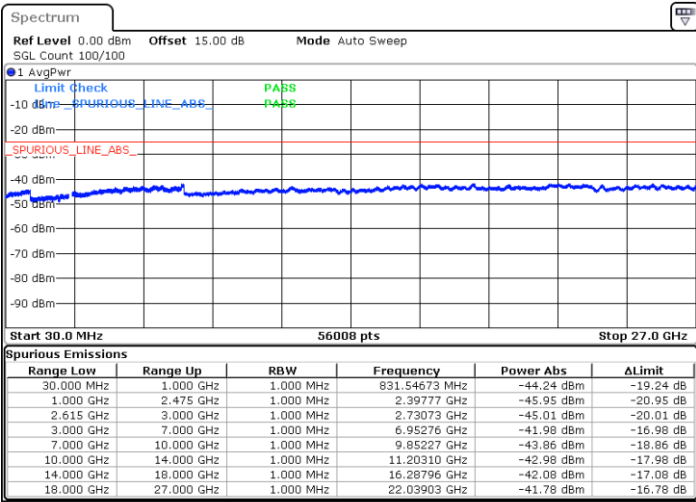

N/A

Date: 1.JUL.2022 03:59:41

LTE Band 7C / 20MHz+20MHz

QPSK

Highest Channel / 1RB0 and 1RB99

Highest Channel / 1RB99 and 1RB0

Date: 1.JUL.2022 04:33:32

Date: 1.JUL.2022 04:26:21

Highest Channel / FullIRB

N/A

Date: 1.JUL.2022 04:34:58

LTE Band 7C / 10MHz+20MHz

16QAM

Lowest Channel / 1RB0 and 1RB99

Lowest Channel / 1RB49 and 1RB0

Date: 30 JUN 2022 22:21:21

Date: 30 JUN 2022 22:17:03

Lowest Channel / FullIRB

N/A

Date: 30 JUN 2022 22:25:39

LTE Band 7C / 10MHz+20MHz

16QAM

MiddleChannel / 1RB0 and 1RB99

Middle Channel / 1RB49 and 1RB0

Date: 30 JUN 2022 22:34:18

Date: 30 JUN 2022 22:38:34

Middle Channel / FullIRB

N/A

Date: 30 JUN 2022 22:30:00

LTE Band 7C / 10MHz+20MHz

16QAM

Highest Channel / 1RB0 and 1RB99