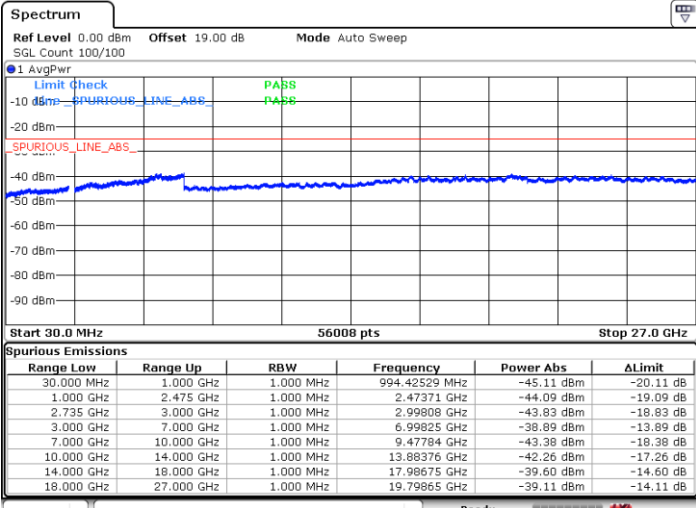

Date: 27.JUN.2022 20:45:09

Highest Channel / FullIRB

N/A

Date: 27.JUN.2022 20:54:06

LTE Band 41C / 10MHz+15MHz

64QAM

Lowest Channel / 1RB0 and 1RB74

Lowest Channel / 1RB49 and 1RB0

Date: 27.JUN.2022 22:40:28

Date: 27.JUN.2022 22:33:00

Lowest Channel / FullRB

N/A

Date: 27.JUN.2022 22:41:57

LTE Band 41C / 10MHz+15MHz

64QAM

MiddleChannel / 1RB0 and 1RB74

Middle Channel / 1RB49 and 1RB0

Date: 27.JUN.2022 22:50:57

Date: 27.JUN.2022 22:58:24

Middle Channel / FullIRB

N/A

Date: 27.JUN.2022 22:49:27

LTE Band 41C / 10MHz+15MHz

64QAM

Highest Channel / 1RB0 and 1RB74

Highest Channel / 1RB49 and 1RB0

Date: 27.JUN.2022 23:04:25

Date: 27.JUN.2022 23:02:56

Highest Channel / FullIRB

N/A

Date: 27.JUN.2022 23:11:53

LTE Band 41C / 10MHz+20MHz