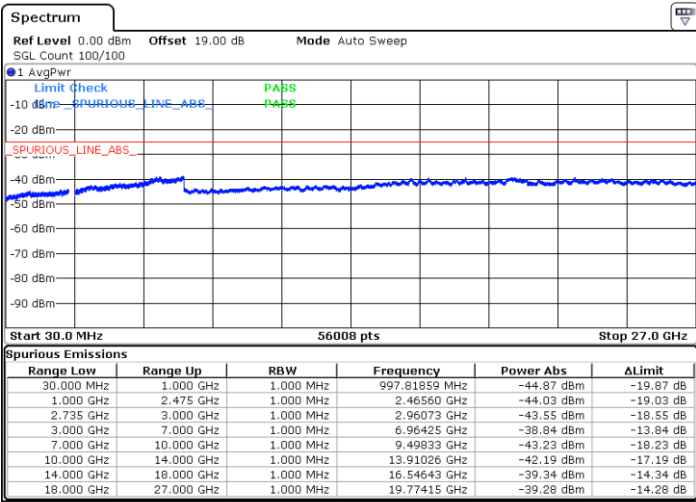

LTE Band 41C / 20MHz+20MHz

16QAM

Highest Channel / 1RB0 and 1RB99

Highest Channel / 1RB99 and 1RB0

Date: 28.JUN.2022 07:17:04

Date: 28.JUN.2022 07:12:35

Highest Channel / FullIRB

N/A

Date: 28.JUN.2022 07:21:32

LTE Band 41C / 5MHz+20MHz

64QAM

Lowest Channel / 1RB0 and 1RB99

Lowest Channel / 1RB24 and 1RB0

Date: 27.JUN.2022 20:22:40

Date: 27.JUN.2022 20:15:13

Lowest Channel / FullIRB