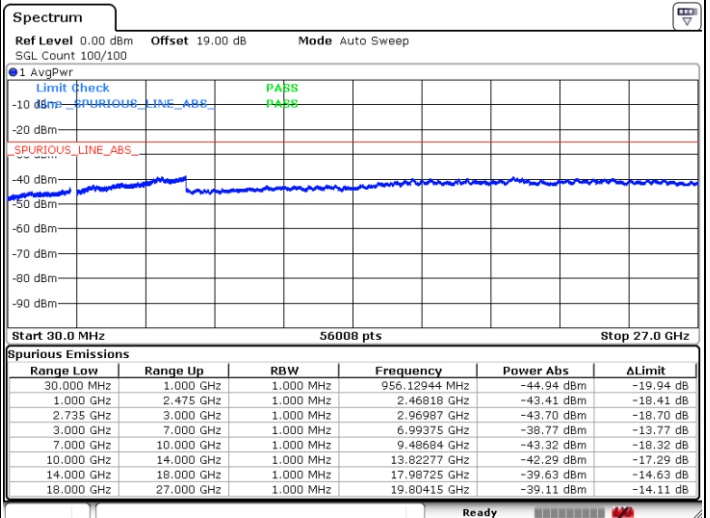

Date: 28.JUN.2022 00:09:46

Middle Channel / FullIRB

N/A

Date: 28.JUN.2022 00:00:49

LTE Band 41C / 15MHz+10MHz

64QAM

Highest Channel / 1RB0 and 1RB49

Highest Channel / 1RB74 and 1RB0

Date: 28.JUN.2022 00:15:47

Date: 28.JUN.2022 00:14:17

Highest Channel / FullIRB

N/A

Date: 28.JUN.2022 00:23:14

LTE Band 41C / 15MHz+15MHz

64QAM

Lowest Channel / 1RB0 and 1RB74

Lowest Channel / 1RB74 and 1RB0

Date: 28.JUN.2022 03:27:09

Date: 28.JUN.2022 03:19:42

Lowest Channel / FullIRB

N/A

Date: 28.JUN.2022 03:28:39

LTE Band 41C / 15MHz+15MHz

64QAM