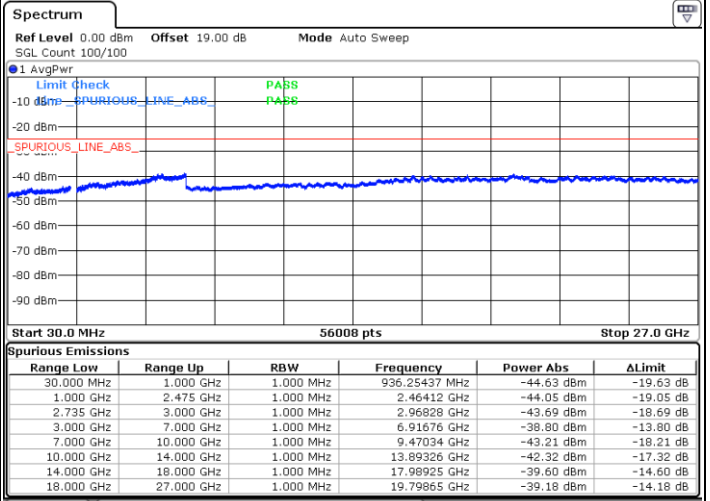

Date: 27.JUN.2022 21:23:30

Lowest Channel / FullRB

N/A

Date: 27.JUN.2022 21:32:27

LTE Band 41C / 20MHz+5MHz

64QAM

Middle Channel / 1RB0 and 1RB24

Middle Channel / 1RB99 and 1RB0

Date: 27.JUN.2022 21:41:27

Date: 27.JUN.2022 21:48:54

Middle Channel / FullIRB

N/A

Date: 27.JUN.2022 21:39:58

LTE Band 41C / 20MHz+5MHz

64QAM

Highest Channel / 1RB0 and 1RB24

Highest Channel / 1RB99 and 1RB0

Date: 27.JUN.2022 21:54:55

Date: 27.JUN.2022 21:53:26

Highest Channel / FullIRB

N/A

Date: 27.JUN.2022 22:02:23

LTE Band 41C / 20MHz+10MHz

64QAM

Lowest Channel / 1RB0 and 1RB49

Lowest Channel / 1RB99 and 1RB0

Date: 28.JUN.2022 02:19:15

Date: 28.JUN.2022 02:11:47

Lowest Channel / FullRB

N/A

Date: 28.JUN.2022 02:20:44

LTE Band 41C / 20MHz+10MHz