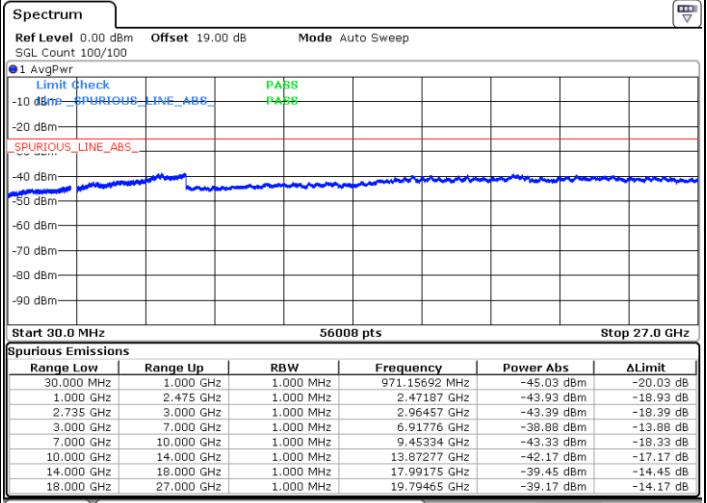

LTE Band 41C / 20MHz+10MHz

64QAM

Highest Channel / 1RB0 and 1RB49

Highest Channel / 1RB99 and 1RB0

Date: 28.JUN.2022 02:43:13

Date: 28.JUN.2022 02:41:44

Highest Channel / FullIRB

N/A

Date: 28.JUN.2022 02:50:41

LTE Band 41C / 20MHz+15MHz

64QAM

Lowest Channel / 1RB0 and 1RB74

Lowest Channel / 1RB99 and 1RB0

Date: 28.JUN.2022 05:43:52

Date: 28.JUN.2022 05:36:25

Lowest Channel / FullIRB

N/A

Date: 28.JUN.2022 05:45:22

LTE Band 41C / 20MHz+15MHz

64QAM

Middle Channel / 1RB0 and 1RB74

Middle Channel / 1RB99 and 1RB0

Date: 28.JUN.2022 05:54:21

Date: 28.JUN.2022 06:01:48