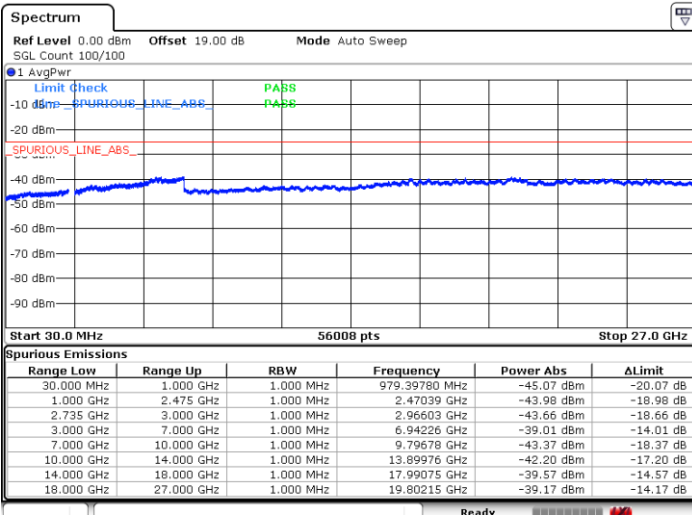

Date: 28.JUN.2022 04:36:56

LTE Band 41C / 15MHz+20MHz

64QAM

Middle Channel / 1RB0 and 1RB9

Middle Channel / 1RB74 and 1RB0

Date: 28.JUN.2022 04:45:55

Date: 28.JUN.2022 04:53:22

Middle Channel / FullIRB

N/A

Date: 28.JUN.2022 04:44:26

LTE Band 41C / 15MHz+20MHz

64QAM

Highest Channel / 1RB0 and 1RB99

Highest Channel / 1RB74 and 1RB0

Date: 28.JUN.2022 04:59:23

Date: 28.JUN.2022 04:57:54

Highest Channel / FullIRB

N/A

Date: 28.JUN.2022 05:06:51

LTE Band 41C / 20MHz+5MHz

64QAM

Lowest Channel / 1RB0 and 1RB24

Lowest Channel / 1RB99 and 1RB0

Date: 27.JUN.2022 21:30:58