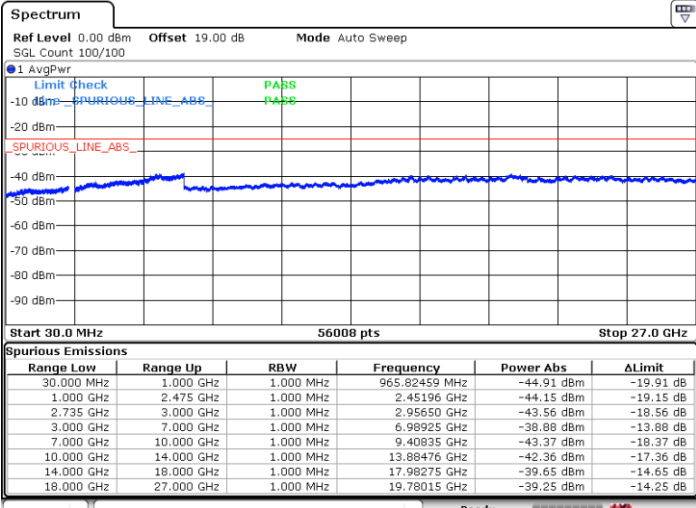

N/A

Date: 28.JUN.2022 01:42:51

LTE Band 41C / 15MHz+10MHz

64QAM

Lowest Channel / 1RB0 and 1RB49

Lowest Channel / 1RB74 and 1RB0

Date: 27.JUN.2022 23:50:15

Date: 27.JUN.2022 23:42:49

Lowest Channel / FullIRB

N/A

Date: 27.JUN.2022 23:51:45

LTE Band 41C / 15MHz+10MHz

64QAM

Middle Channel / 1RB0 and 1RB49

Middle Channel / 1RB74 and 1RB0

Date: 28.JUN.2022 00:02:18

Date: 28.JUN.2022 00:09:46

Middle Channel / FullIRB

N/A

Date: 28.JUN.2022 00:00:49

LTE Band 41C / 15MHz+10MHz

64QAM

Highest Channel / 1RB0 and 1RB49

Highest Channel / 1RB74 and 1RB0

Date: 28.JUN.2022 00:15:47

Date: 28.JUN.2022 00:14:17

Highest Channel / FullIRB

N/A

Date: 28.JUN.2022 00:23:14

LTE Band 41C / 15MHz+15MHz

64QAM

Lowest Channel / 1RB0 and 1RB74