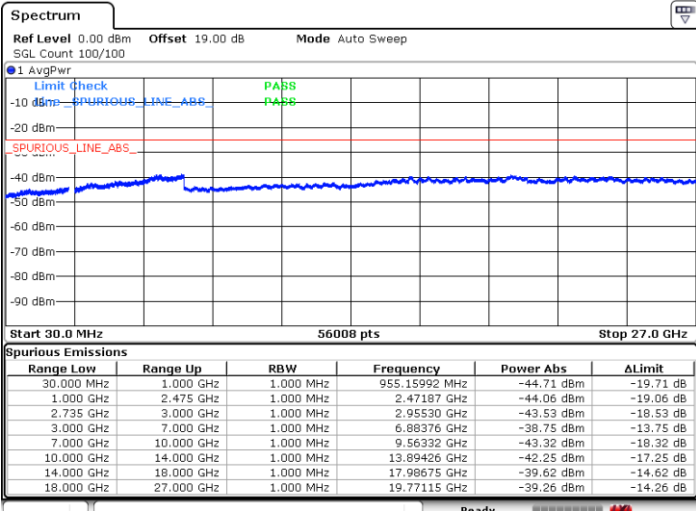

Middle Channel / FullIRB

N/A

Date: 28.JUN.2022 05:52:52