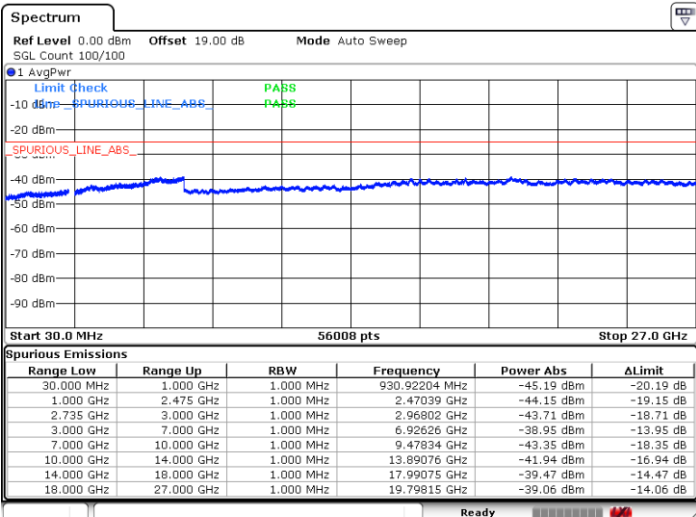

Lowest Channel / FullIRB

N/A

Date: 27.JUN.2022 23:51:45

LTE Band 41C / 15MHz+10MHz

64QAM

Middle Channel / 1RB0 and 1RB49

Middle Channel / 1RB74 and 1RB0

Date: 28.JUN.2022 00:02:18

Date: 28.JUN.2022 00:09:46

Middle Channel / FullIRB

N/A

Date: 28.JUN.2022 00:00:49

LTE Band 41C / 15MHz+10MHz

64QAM

Highest Channel / 1RB0 and 1RB49

Highest Channel / 1RB74 and 1RB0

Date: 28.JUN.2022 00:15:47

Date: 28.JUN.2022 00:14:17

Highest Channel / FullIRB

N/A

Date: 28.JUN.2022 00:23:14

LTE Band 41C / 15MHz+15MHz

64QAM

Lowest Channel / 1RB0 and 1RB74