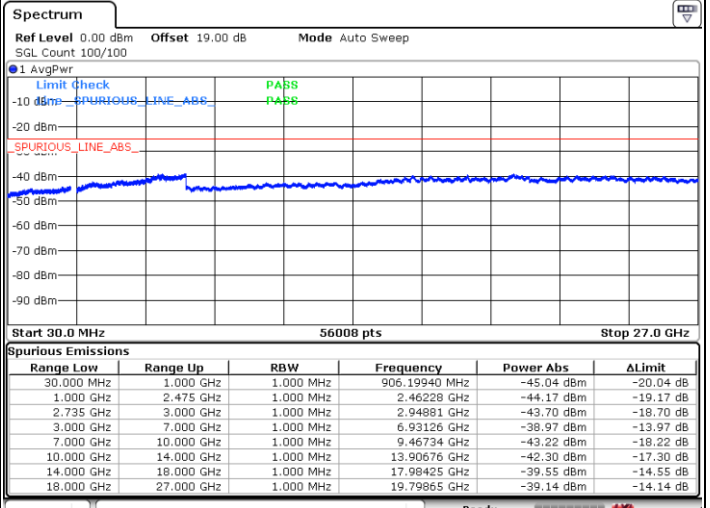

N/A

Date: 28.JUN.2022 01:42:51

LTE Band 41C / 15MHz+10MHz

64QAM

Lowest Channel / 1RB0 and 1RB49

Lowest Channel / 1RB74 and 1RB0

Date: 27.JUN.2022 23:50:15

Date: 27.JUN.2022 23:42:49

Lowest Channel / FullIRB

N/A

Date: 27.JUN.2022 23:51:45

LTE Band 41C / 15MHz+10MHz

64QAM

Middle Channel / 1RB0 and 1RB49

Middle Channel / 1RB74 and 1RB0

Date: 28.JUN.2022 00:02:18

Date: 28.JUN.2022 00:09:46

Middle Channel / FullIRB

N/A

Date: 28.JUN.2022 00:00:49

LTE Band 41C / 15MHz+10MHz

64QAM

Highest Channel / 1RB0 and 1RB49

Highest Channel / 1RB74 and 1RB0

Date: 28.JUN.2022 00:15:47

Date: 28.JUN.2022 00:14:17

Highest Channel / FullIRB

N/A

Date: 28.JUN.2022 00:23:14

LTE Band 41C / 15MHz+15MHz

64QAM

Lowest Channel / 1RB0 and 1RB74