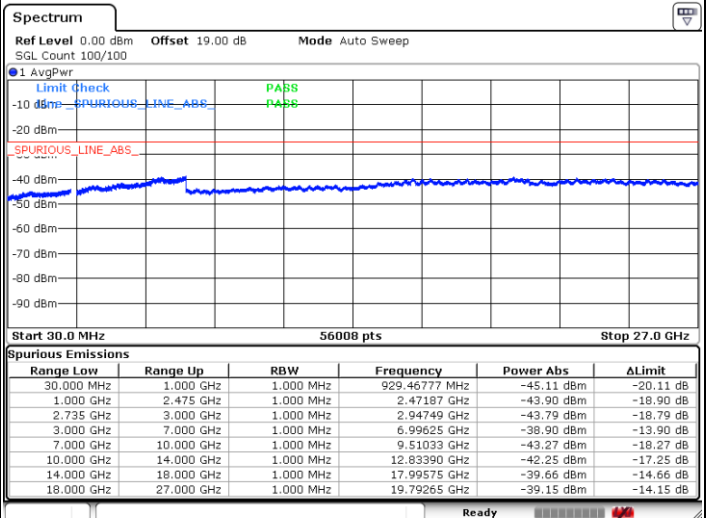

Lowest Channel / FullIRB

N/A

Date: 27.JUN.2022 23:51:45

LTE Band 41C / 15MHz+10MHz

64QAM

Middle Channel / 1RB0 and 1RB49

Middle Channel / 1RB74 and 1RB0

Date: 28.JUN.2022 00:02:18

Date: 28.JUN.2022 00:09:46

Middle Channel / FullIRB

N/A

Date: 28.JUN.2022 00:00:49

LTE Band 41C / 15MHz+10MHz

64QAM

Highest Channel / 1RB0 and 1RB49

Highest Channel / 1RB74 and 1RB0

Date: 28.JUN.2022 00:15:47

Date: 28.JUN.2022 00:14:17

Highest Channel / FullIRB

N/A

Date: 28.JUN.2022 00:23:14

LTE Band 41C / 15MHz+15MHz

64QAM

Lowest Channel / 1RB0 and 1RB74