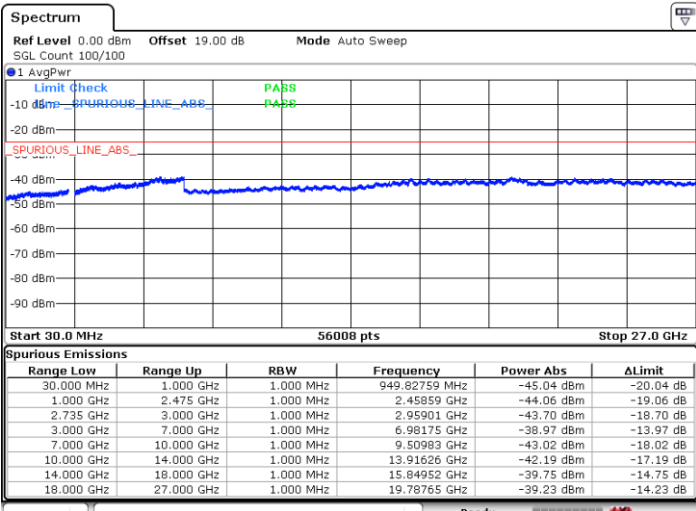

N/A

Date: 27.JUN.2022 20:24:10

LTE Band 41C / 5MHz+20MHz

64QAM

Middle Channel / 1RB0 and 1RB9

Middle Channel / 1RB24 and 1RB0

Date: 27.JUN.2022 20:33:10

Date: 27.JUN.2022 20:40:37

Middle Channel / FullRB

N/A

Date: 27.JUN.2022 20:31:40

LTE Band 41C / 5MHz+20MHz

64QAM

Highest Channel / 1RB0 and 1RB99

Highest Channel / 1RB24 and 1RB0

Date: 27.JUN.2022 20:46:38