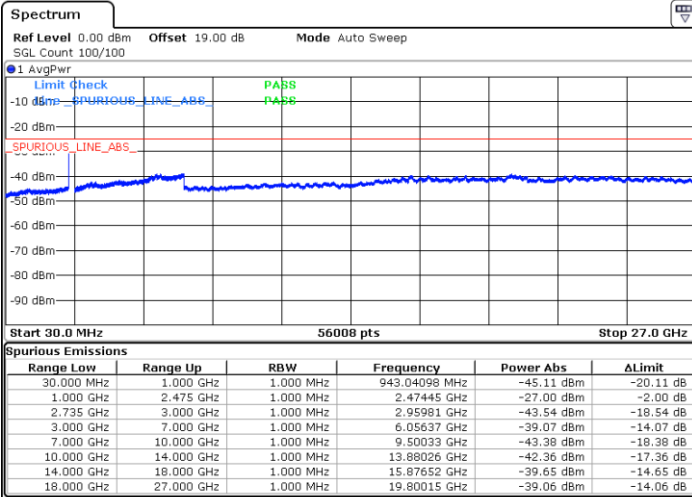

N/A

Date: 28.JUN.2022 04:44:26

LTE Band 41C / 15MHz+20MHz

64QAM

Highest Channel / 1RB0 and 1RB99

Highest Channel / 1RB74 and 1RB0

Date: 28.JUN.2022 04:59:23

Date: 28.JUN.2022 04:57:54

Highest Channel / FullIRB

N/A

Date: 28.JUN.2022 05:06:51

LTE Band 41C / 20MHz+5MHz

64QAM

Lowest Channel / 1RB0 and 1RB24

Lowest Channel / 1RB99 and 1RB0

Date: 27.JUN.2022 21:30:58

Date: 27.JUN.2022 21:23:30

Lowest Channel / FullRB

N/A

Date: 27.JUN.2022 21:32:27

LTE Band 41C / 20MHz+5MHz

64QAM

Middle Channel / 1RB0 and 1RB24

Middle Channel / 1RB99 and 1RB0

Date: 27.JUN.2022 21:41:27

Date: 27.JUN.2022 21:48:54

Middle Channel / FullIRB

N/A

Date: 27.JUN.2022 21:39:58

LTE Band 41C / 20MHz+5MHz

64QAM

Highest Channel / 1RB0 and 1RB24