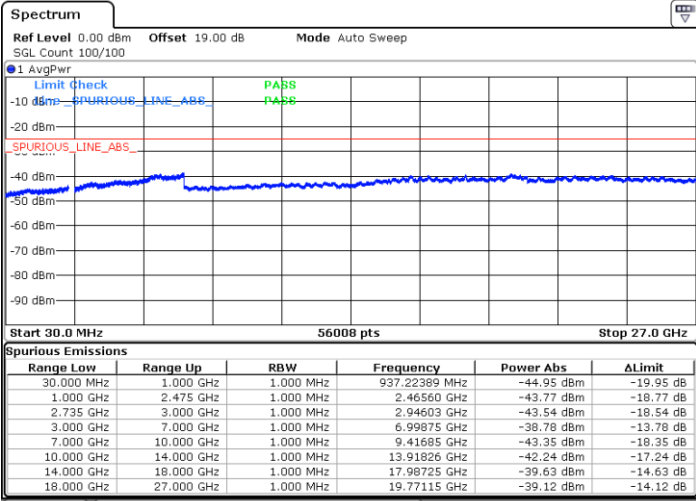

LTE Band 41C / 20MHz+20MHz

16QAM

Highest Channel / 1RB0 and 1RB99

Highest Channel / 1RB99 and 1RB0

Date: 28.JUN.2022 07:17:04

Date: 28.JUN.2022 07:12:35

Highest Channel / FullIRB

N/A

Date: 28.JUN.2022 07:21:32

LTE Band 41C / 5MHz+20MHz

64QAM

Lowest Channel / 1RB0 and 1RB99

Lowest Channel / 1RB24 and 1RB0

Date: 27.JUN.2022 20:22:40

Date: 27.JUN.2022 20:15:13

Lowest Channel / FullIRB