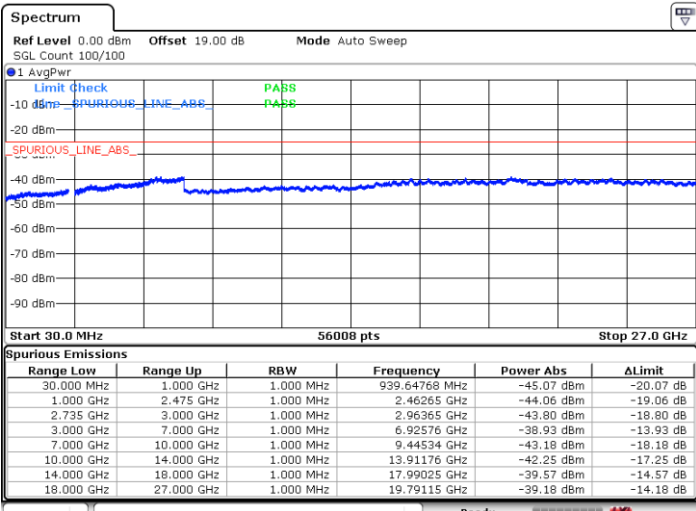

LTE Band 41C / 15MHz+20MHz

64QAM

Lowest Channel / 1RB0 and 1RB99

Lowest Channel / 1RB74 and 1RB0

Date: 28.JUN.2022 04:35:26

Date: 28.JUN.2022 04:27:59

Lowest Channel / FullIRB

N/A

Date: 28.JUN.2022 04:36:56

LTE Band 41C / 15MHz+20MHz

64QAM

Middle Channel / 1RB0 and 1RB9

Middle Channel / 1RB74 and 1RB0

Date: 28.JUN.2022 04:45:55

Date: 28.JUN.2022 04:53:22

Middle Channel / FullIRB

N/A

Date: 28.JUN.2022 04:44:26

LTE Band 41C / 15MHz+20MHz

64QAM

Highest Channel / 1RB0 and 1RB99

Highest Channel / 1RB74 and 1RB0

Date: 28.JUN.2022 04:59:23

Date: 28.JUN.2022 04:57:54

Highest Channel / FullIRB

N/A

Date: 28.JUN.2022 05:06:51

LTE Band 41C / 20MHz+5MHz

64QAM

Lowest Channel / 1RB0 and 1RB24

Lowest Channel / 1RB99 and 1RB0

Date: 27.JUN.2022 21:30:58