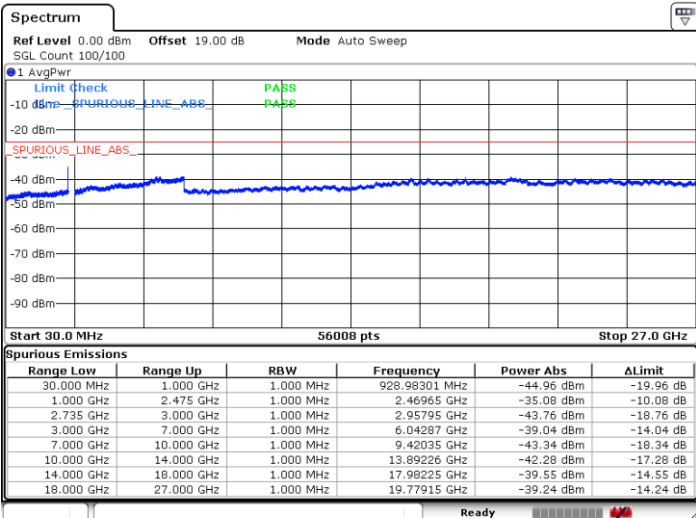

Highest Channel / 1RB0 and 1RB74

Highest Channel / 1RB49 and 1RB0

Date: 27.JUN.2022 23:04:25

Date: 27.JUN.2022 23:02:56

Highest Channel / FullIRB

N/A

Date: 27.JUN.2022 23:11:53

LTE Band 41C / 10MHz+20MHz

64QAM

Lowest Channel / 1RB0 and 1RB99

Lowest Channel / 1RB49 and 1RB0

Date: 28.JUN.2022 01:11:25

Date: 28.JUN.2022 01:03:58

Lowest Channel / FullIRB

N/A

Date: 28.JUN.2022 01:12:55