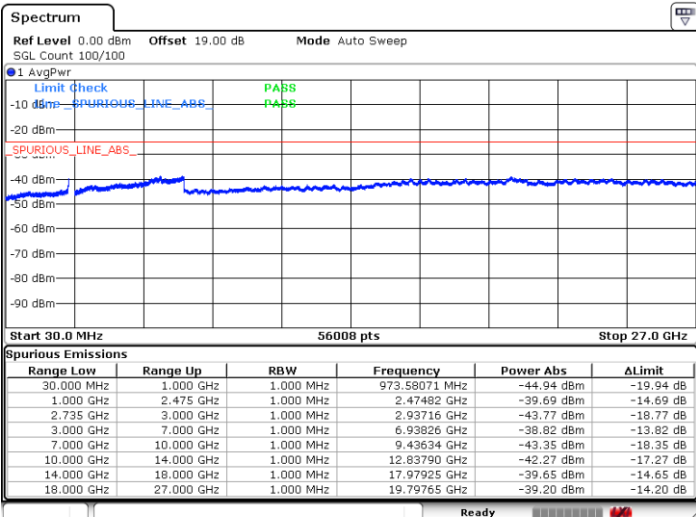

Middle Channel / FullRB

N/A

Date: 27.JUN.2022 20:31:40

LTE Band 41C / 5MHz+20MHz

64QAM

Highest Channel / 1RB0 and 1RB99

Highest Channel / 1RB24 and 1RB0

Date: 27.JUN.2022 20:46:38

Date: 27.JUN.2022 20:45:09

Highest Channel / FullIRB

N/A

Date: 27.JUN.2022 20:54:06

LTE Band 41C / 10MHz+15MHz

64QAM

Lowest Channel / 1RB0 and 1RB74

Lowest Channel / 1RB49 and 1RB0

Date: 27.JUN.2022 22:40:28

Date: 27.JUN.2022 22:33:00

Lowest Channel / FullRB

N/A

Date: 27.JUN.2022 22:41:57

LTE Band 41C / 10MHz+15MHz

64QAM

MiddleChannel / 1RB0 and 1RB74