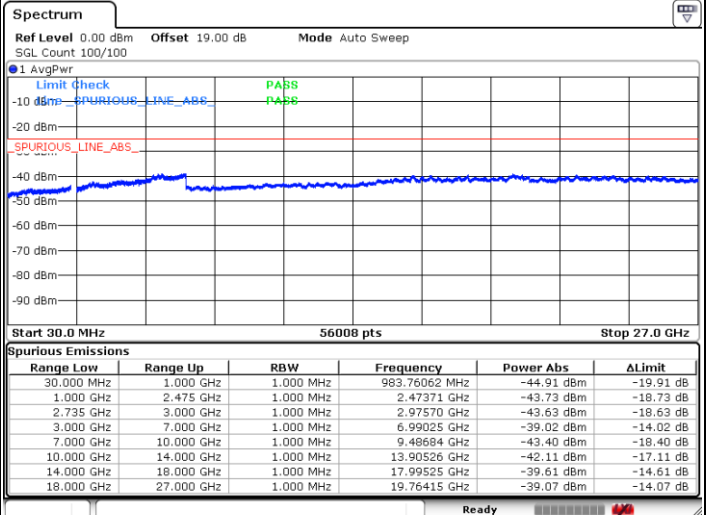

Date: 28.JUN.2022 04:36:56

LTE Band 41C / 15MHz+20MHz

64QAM

Middle Channel / 1RB0 and 1RB9

Middle Channel / 1RB74 and 1RB0

Date: 28.JUN.2022 04:45:55

Date: 28.JUN.2022 04:53:22

Middle Channel / FullIRB

N/A

Date: 28.JUN.2022 04:44:26

LTE Band 41C / 15MHz+20MHz

64QAM

Highest Channel / 1RB0 and 1RB99

Highest Channel / 1RB74 and 1RB0

Date: 28.JUN.2022 04:59:23

Date: 28.JUN.2022 04:57:54

Highest Channel / FullIRB

N/A

Date: 28.JUN.2022 05:06:51

LTE Band 41C / 20MHz+5MHz

64QAM

Lowest Channel / 1RB0 and 1RB24

Lowest Channel / 1RB99 and 1RB0

Date: 27.JUN.2022 21:30:58