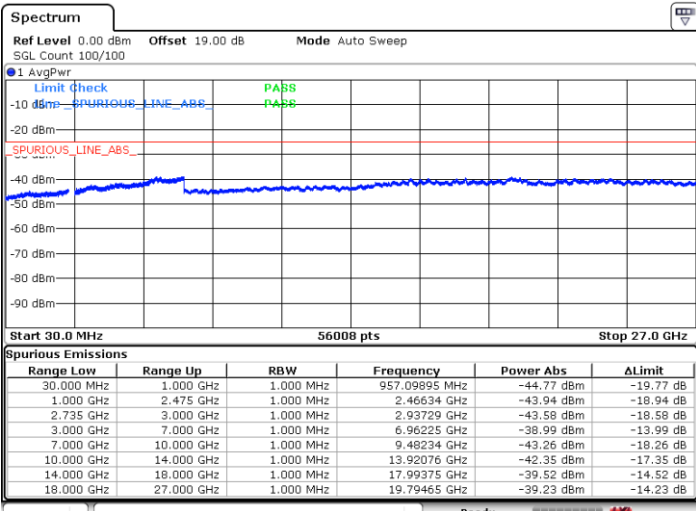

LTE Band 41C / 20MHz+10MHz

64QAM

Middle Channel / 1RB0 and 1RB49

Middle Channel / 1RB99 and 1RB0

Date: 28 JUN.2022 02:29:44