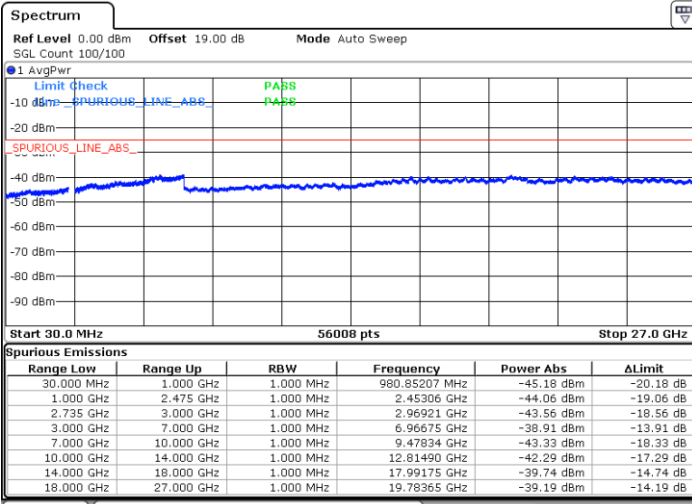

Highest Channel / FullIRB

N/A

Date: 28.JUN.2022 05:06:51

LTE Band 41C / 20MHz+5MHz

64QAM

Lowest Channel / 1RB0 and 1RB24

Lowest Channel / 1RB99 and 1RB0

Date: 27.JUN.2022 21:30:58

Date: 27.JUN.2022 21:23:30

Lowest Channel / FullRB

N/A

Date: 27.JUN.2022 21:32:27

LTE Band 41C / 20MHz+5MHz

64QAM

Middle Channel / 1RB0 and 1RB24

Middle Channel / 1RB99 and 1RB0

Date: 27.JUN.2022 21:41:27

Date: 27.JUN.2022 21:48:54

Middle Channel / FullIRB

N/A

Date: 27.JUN.2022 21:39:58

LTE Band 41C / 20MHz+5MHz

64QAM

Highest Channel / 1RB0 and 1RB24

Highest Channel / 1RB99 and 1RB0

Date: 27.JUN.2022 21:54:55

Date: 27.JUN.2022 21:53:26

Highest Channel / FullIRB

N/A

Date: 27.JUN.2022 22:02:23

LTE Band 41C / 20MHz+10MHz

64QAM