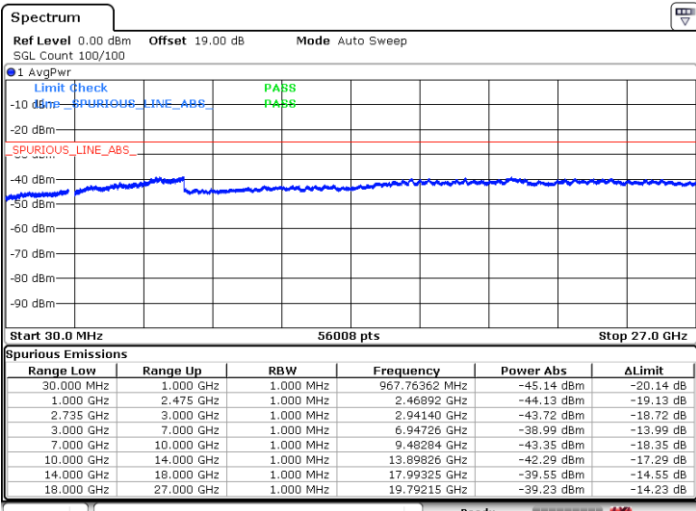

Highest Channel / 1RB0 and 1RB74

Highest Channel / 1RB49 and 1RB0

Date: 27.JUN.2022 23:04:25

Date: 27.JUN.2022 23:02:56

Highest Channel / FullIRB

N/A

Date: 27.JUN.2022 23:11:53

LTE Band 41C / 10MHz+20MHz

64QAM

Lowest Channel / 1RB0 and 1RB99

Lowest Channel / 1RB49 and 1RB0

Date: 28.JUN.2022 01:11:25

Date: 28.JUN.2022 01:03:58

Lowest Channel / FullIRB

N/A

Date: 28.JUN.2022 01:12:55

LTE Band 41C / 10MHz+20MHz

64QAM

Middle Channel / 1RB0 and 1RB99

Middle Channel / 1RB49 and 1RB0

Date: 28.JUN.2022 01:21:55

Date: 28.JUN.2022 01:29:22

Middle Channel / FullIRB

N/A