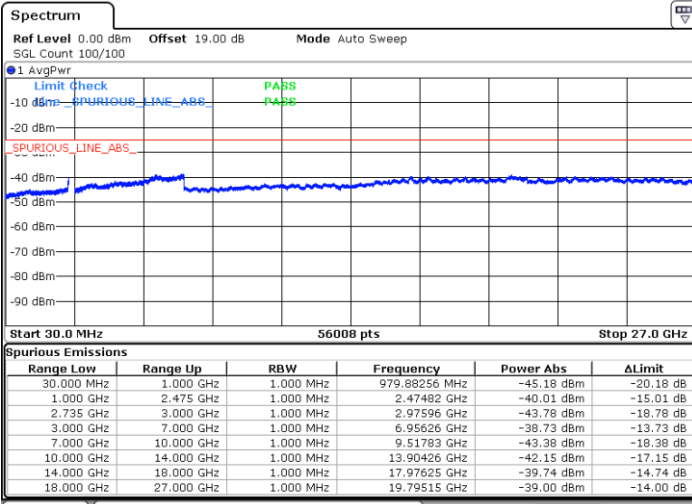

Date: 28.JUN.2022 01:20:25

LTE Band 41C / 10MHz+20MHz

64QAM

Highest Channel / 1RB0 and 1RB99

Highest Channel / 1RB49 and 1RB0

Date: 28.JUN.2022 01:35:23

Date: 28.JUN.2022 01:33:54

Highest Channel / FullIRB

N/A

Date: 28.JUN.2022 01:42:51

LTE Band 41C / 15MHz+10MHz

64QAM

Lowest Channel / 1RB0 and 1RB49

Lowest Channel / 1RB74 and 1RB0

Date: 27.JUN.2022 23:50:15

Date: 27.JUN.2022 23:42:49

Lowest Channel / FullIRB

N/A

Date: 27.JUN.2022 23:51:45

LTE Band 41C / 15MHz+10MHz

64QAM

Middle Channel / 1RB0 and 1RB49

Middle Channel / 1RB74 and 1RB0

Date: 28.JUN.2022 00:02:18