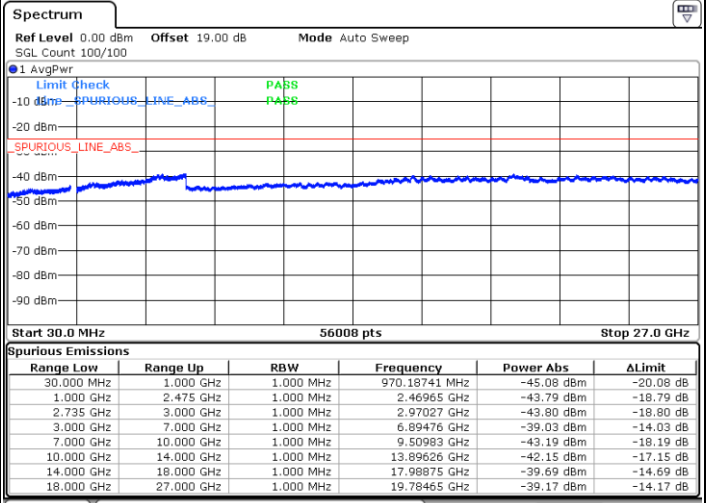

Date: 28.JUN.2022 01:20:25

LTE Band 41C / 10MHz+20MHz

64QAM

Highest Channel / 1RB0 and 1RB99

Highest Channel / 1RB49 and 1RB0

Date: 28.JUN.2022 01:35:23

Date: 28.JUN.2022 01:33:54

Highest Channel / FullIRB

N/A

Date: 28.JUN.2022 01:42:51

LTE Band 41C / 15MHz+10MHz

64QAM

Lowest Channel / 1RB0 and 1RB49

Lowest Channel / 1RB74 and 1RB0

Date: 27.JUN.2022 23:50:15

Date: 27.JUN.2022 23:42:49

Lowest Channel / FullIRB

N/A

Date: 27.JUN.2022 23:51:45

LTE Band 41C / 15MHz+10MHz

64QAM

Middle Channel / 1RB0 and 1RB49

Middle Channel / 1RB74 and 1RB0

Date: 28.JUN.2022 00:02:18

Date: 28.JUN.2022 00:09:46

Middle Channel / FullIRB

N/A

Date: 28.JUN.2022 00:00:49

LTE Band 41C / 15MHz+10MHz

64QAM

Highest Channel / 1RB0 and 1RB49

Highest Channel / 1RB74 and 1RB0