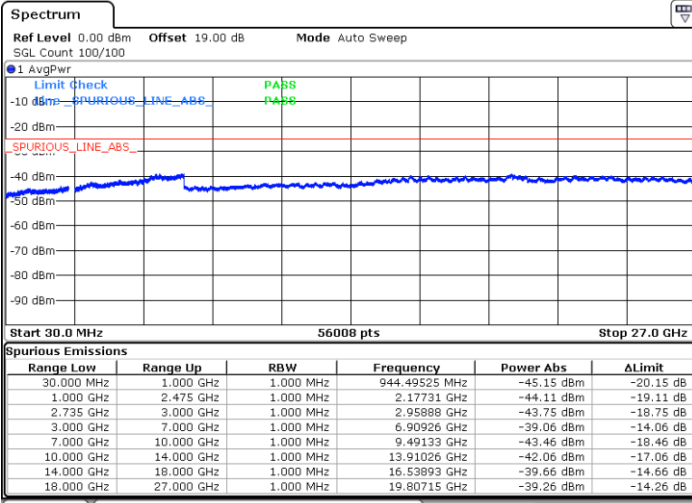

Highest Channel / FullIRB

N/A

Date: 28.JUN.2022 05:06:51

LTE Band 41C / 20MHz+5MHz

64QAM

Lowest Channel / 1RB0 and 1RB24

Lowest Channel / 1RB99 and 1RB0

Date: 27.JUN.2022 21:30:58

Date: 27.JUN.2022 21:23:30

Lowest Channel / FullRB

N/A

Date: 27.JUN.2022 21:32:27

LTE Band 41C / 20MHz+5MHz

64QAM

Middle Channel / 1RB0 and 1RB24

Middle Channel / 1RB99 and 1RB0

Date: 27.JUN.2022 21:41:27

Date: 27.JUN.2022 21:48:54

Middle Channel / FullIRB

N/A

Date: 27.JUN.2022 21:39:58

LTE Band 41C / 20MHz+5MHz

64QAM

Highest Channel / 1RB0 and 1RB24

Highest Channel / 1RB99 and 1RB0

Date: 27.JUN.2022 21:54:55

Date: 27.JUN.2022 21:53:26

Highest Channel / FullIRB

N/A

Date: 27.JUN.2022 22:02:23

LTE Band 41C / 20MHz+10MHz

64QAM