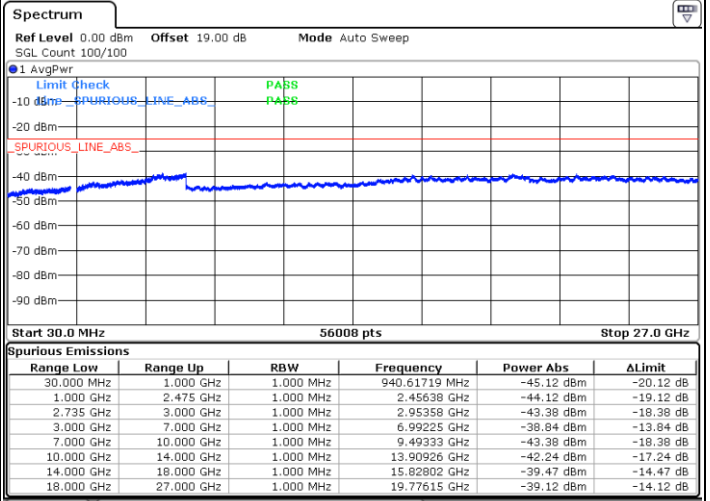

Lowest Channel / 1RB74 and 1RB0

Date: 28.JUN.2022 03:27:09

Date: 28.JUN.2022 03:19:42

Lowest Channel / FullIRB

N/A

Date: 28.JUN.2022 03:28:39

LTE Band 41C / 15MHz+15MHz

64QAM

Middle Channel / 1RB0 and 1RB74

Middle Channel / 1RB74 and 1RB0

Date: 28.JUN.2022 03:37:39

Date: 28.JUN.2022 03:45:07

Middle Channel / FullIRB

N/A

Date: 28.JUN.2022 03:36:10

LTE Band 41C / 15MHz+15MHz

64QAM

Highest Channel / 1RB0 and 1RB74

Highest Channel / 1RB74 and 1RB0

Date: 28.JUN.2022 03:51:08

Date: 28.JUN.2022 03:49:39

Highest Channel / FullIRB

N/A

Date: 28.JUN.2022 03:58:35

LTE Band 41C / 15MHz+20MHz

64QAM

Lowest Channel / 1RB0 and 1RB99

Lowest Channel / 1RB74 and 1RB0

Date: 28.JUN.2022 04:35:26

Date: 28.JUN.2022 04:27:59

Lowest Channel / FullIRB

N/A