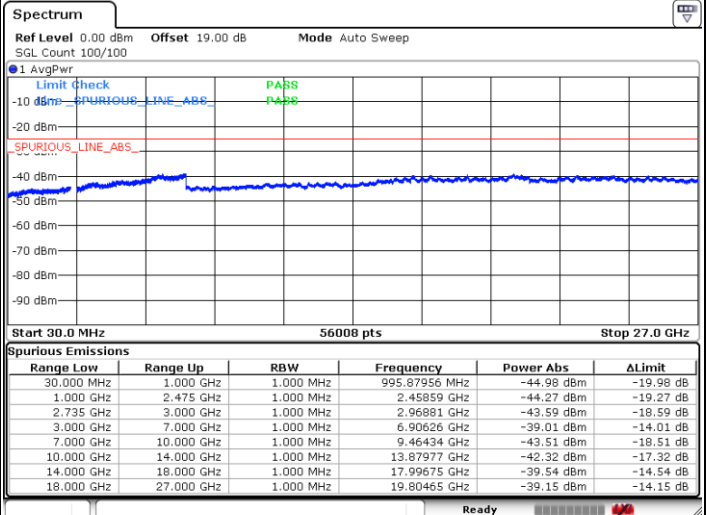

Middle Channel / 1RB49 and 1RB0

Date: 27.JUN.2022 22:50:57

Date: 27.JUN.2022 22:58:24

Middle Channel / FullIRB

N/A

Date: 27.JUN.2022 22:49:27

LTE Band 41C / 10MHz+15MHz

64QAM

Highest Channel / 1RB0 and 1RB74

Highest Channel / 1RB49 and 1RB0

Date: 27.JUN.2022 23:04:25

Date: 27.JUN.2022 23:02:56

Highest Channel / FullIRB

N/A

Date: 27.JUN.2022 23:11:53

LTE Band 41C / 10MHz+20MHz