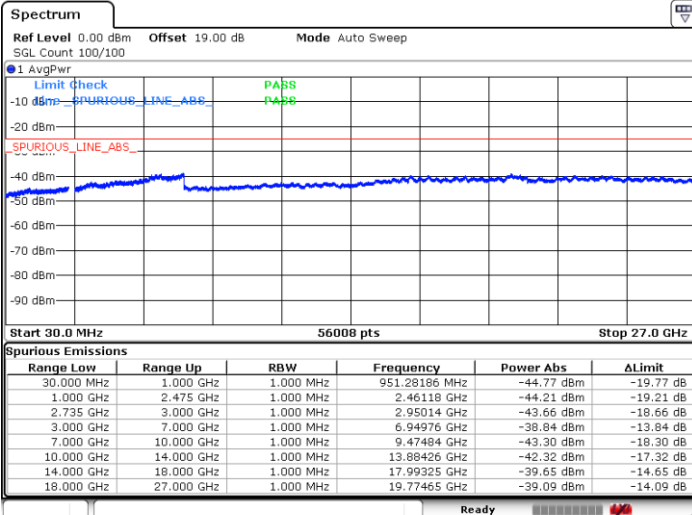

LTE Band 41C / 10MHz+20MHz

64QAM

Middle Channel / 1RB0 and 1RB99

Middle Channel / 1RB49 and 1RB0

Date: 28.JUN.2022 01:21:55

Date: 28.JUN.2022 01:29:22

Middle Channel / FullIRB

N/A

Date: 28.JUN.2022 01:20:25

LTE Band 41C / 10MHz+20MHz

64QAM

Highest Channel / 1RB0 and 1RB99

Highest Channel / 1RB49 and 1RB0

Date: 28.JUN.2022 01:35:23

Date: 28.JUN.2022 01:33:54

Highest Channel / FullIRB

N/A

Date: 28.JUN.2022 01:42:51

LTE Band 41C / 15MHz+10MHz

64QAM

Lowest Channel / 1RB0 and 1RB49

Lowest Channel / 1RB74 and 1RB0

Date: 27.JUN.2022 23:50:15

Date: 27.JUN.2022 23:42:49