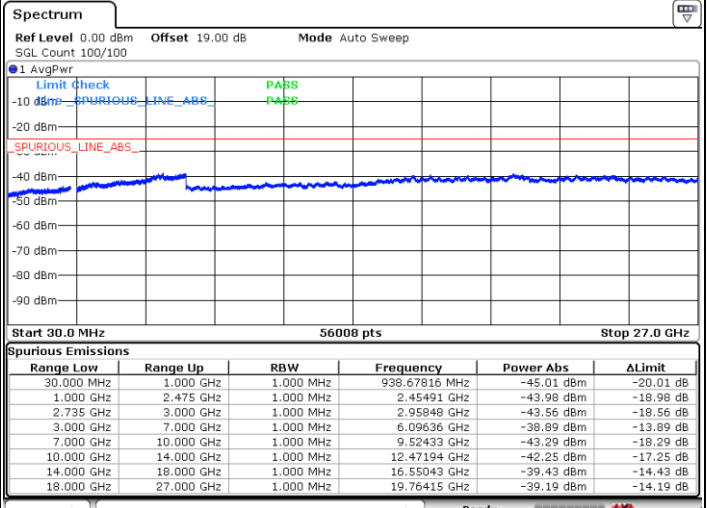

LTE Band 41C / 20MHz+10MHz

64QAM

Highest Channel / 1RB0 and 1RB49

Highest Channel / 1RB99 and 1RB0

Date: 28.JUN.2022 02:43:13

Date: 28.JUN.2022 02:41:44

Highest Channel / FullIRB

N/A

Date: 28.JUN.2022 02:50:41

LTE Band 41C / 20MHz+15MHz

64QAM

Lowest Channel / 1RB0 and 1RB74

Lowest Channel / 1RB99 and 1RB0

Date: 28.JUN.2022 05:43:52

Date: 28.JUN.2022 05:36:25

Lowest Channel / FullIRB

N/A

Date: 28.JUN.2022 05:45:22

LTE Band 41C / 20MHz+15MHz

64QAM

Middle Channel / 1RB0 and 1RB74

Middle Channel / 1RB99 and 1RB0

Date: 28.JUN.2022 05:54:21

Date: 28.JUN.2022 06:01:48