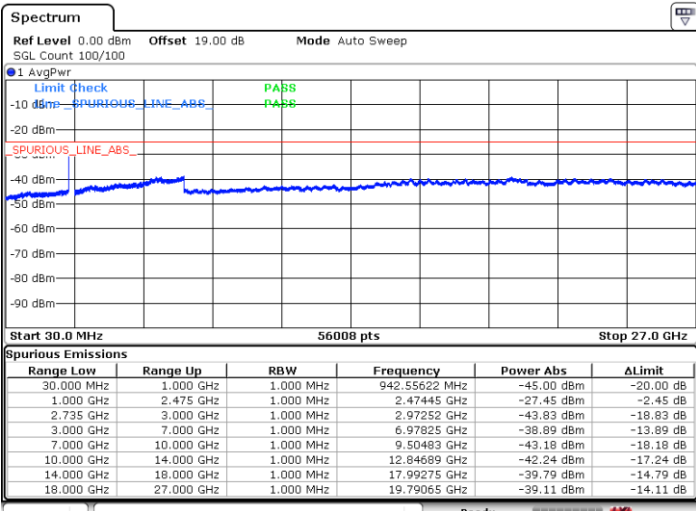

LTE Band 41C / 20MHz+20MHz

16QAM

Highest Channel / 1RB0 and 1RB99

Highest Channel / 1RB99 and 1RB0

Date: 28.JUN.2022 07:17:04

Date: 28.JUN.2022 07:12:35

Highest Channel / FullIRB

N/A

Date: 28.JUN.2022 07:21:32

LTE Band 41C / 5MHz+20MHz

64QAM

Lowest Channel / 1RB0 and 1RB99

Lowest Channel / 1RB24 and 1RB0

Date: 27.JUN.2022 20:22:40

Date: 27.JUN.2022 20:15:13

Lowest Channel / FullIRB