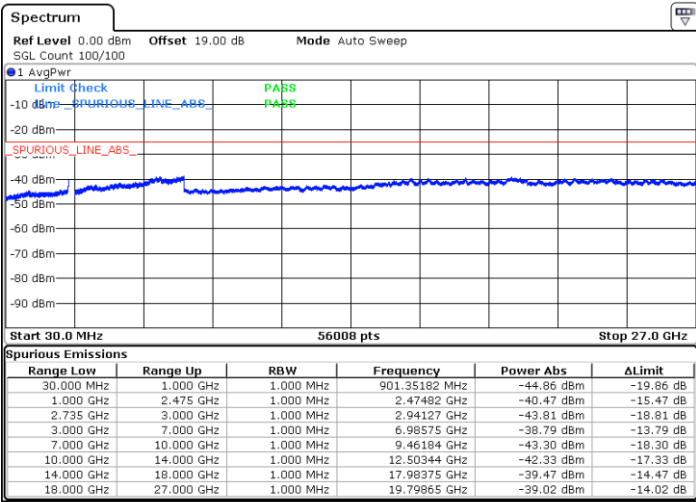

Highest Channel / 1RB99 and 1RB0

Date: 27.JUN.2022 21:54:55

Date: 27.JUN.2022 21:53:26

Highest Channel / FullIRB

N/A

Date: 27.JUN.2022 22:02:23

LTE Band 41C / 20MHz+10MHz

64QAM

Lowest Channel / 1RB0 and 1RB49

Lowest Channel / 1RB99 and 1RB0

Date: 28.JUN.2022 02:19:15

Date: 28.JUN.2022 02:11:47

Lowest Channel / FullRB

N/A

Date: 28.JUN.2022 02:20:44

LTE Band 41C / 20MHz+10MHz

64QAM

Middle Channel / 1RB0 and 1RB49

Middle Channel / 1RB99 and 1RB0

Date: 28 JUN.2022 02:29:44

Date: 28 JUN.2022 02:37:12

Middle Channel / FullIRB

N/A

Date: 28 JUN.2022 02:28:15

LTE Band 41C / 20MHz+10MHz

64QAM

Highest Channel / 1RB0 and 1RB49

Highest Channel / 1RB99 and 1RB0

Date: 28.JUN.2022 02:43:13

Date: 28.JUN.2022 02:41:44

Highest Channel / FullIRB

N/A