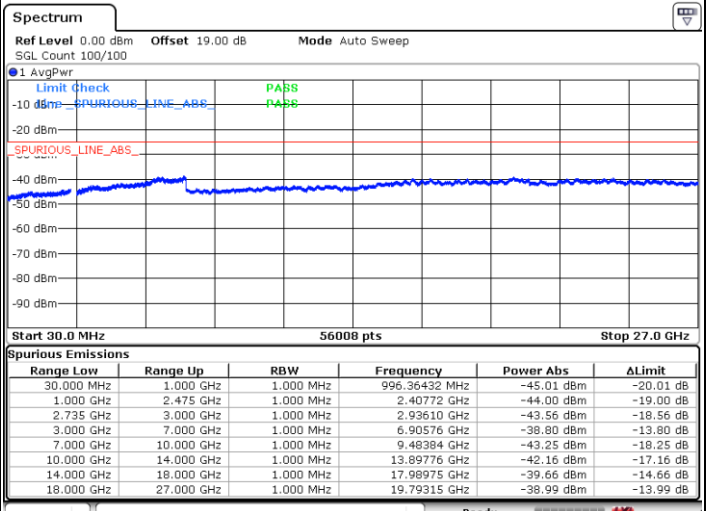

Date: 28.JUN.2022 00:15:47

Date: 28.JUN.2022 00:14:17

Highest Channel / FullIRB

N/A

Date: 28.JUN.2022 00:23:14

LTE Band 41C / 15MHz+15MHz

64QAM

Lowest Channel / 1RB0 and 1RB74

Lowest Channel / 1RB74 and 1RB0

Date: 28.JUN.2022 03:27:09

Date: 28.JUN.2022 03:19:42

Lowest Channel / FullIRB

N/A

Date: 28.JUN.2022 03:28:39

LTE Band 41C / 15MHz+15MHz

64QAM

Middle Channel / 1RB0 and 1RB74

Middle Channel / 1RB74 and 1RB0

Date: 28.JUN.2022 03:37:39

Date: 28.JUN.2022 03:45:07

Middle Channel / FullIRB

N/A

Date: 28.JUN.2022 03:36:10

LTE Band 41C / 15MHz+15MHz