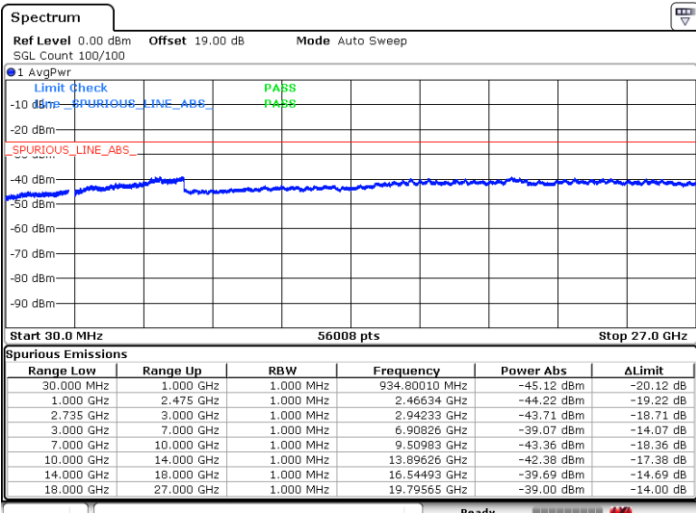

Date: 28.JUN.2022 07:21:32

LTE Band 41C / 5MHz+20MHz

64QAM

Lowest Channel / 1RB0 and 1RB99

Lowest Channel / 1RB24 and 1RB0

Date: 27.JUN.2022 20:22:40

Date: 27.JUN.2022 20:15:13

Lowest Channel / FullIRB

N/A

Date: 27.JUN.2022 20:24:10

LTE Band 41C / 5MHz+20MHz

64QAM

Middle Channel / 1RB0 and 1RB9

Middle Channel / 1RB24 and 1RB0

Date: 27.JUN.2022 20:33:10

Date: 27.JUN.2022 20:40:37

Middle Channel / FullRB

N/A

Date: 27.JUN.2022 20:31:40

LTE Band 41C / 5MHz+20MHz

64QAM

Highest Channel / 1RB0 and 1RB99

Highest Channel / 1RB24 and 1RB0

Date: 27.JUN.2022 20:46:38

Date: 27.JUN.2022 20:45:09

Highest Channel / FullIRB

N/A

Date: 27.JUN.2022 20:54:06

LTE Band 41C / 10MHz+15MHz

64QAM

Lowest Channel / 1RB0 and 1RB74

Lowest Channel / 1RB49 and 1RB0