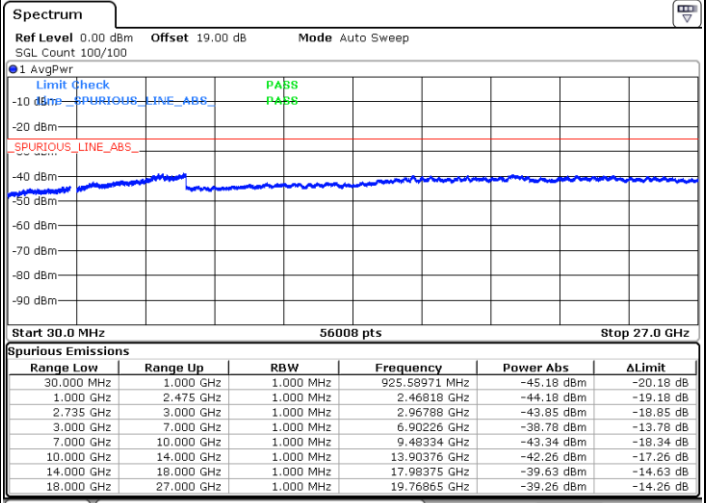

Highest Channel / FullIRB

N/A

Date: 28.JUN.2022 05:06:51

LTE Band 41C / 20MHz+5MHz

64QAM

Lowest Channel / 1RB0 and 1RB24

Lowest Channel / 1RB99 and 1RB0

Date: 27.JUN.2022 21:30:58

Date: 27.JUN.2022 21:23:30

Lowest Channel / FullRB

N/A

Date: 27.JUN.2022 21:32:27

LTE Band 41C / 20MHz+5MHz

64QAM

Middle Channel / 1RB0 and 1RB24

Middle Channel / 1RB99 and 1RB0

Date: 27.JUN.2022 21:41:27

Date: 27.JUN.2022 21:48:54

Middle Channel / FullIRB

N/A

Date: 27.JUN.2022 21:39:58

LTE Band 41C / 20MHz+5MHz

64QAM

Highest Channel / 1RB0 and 1RB24

Highest Channel / 1RB99 and 1RB0

Date: 27.JUN.2022 21:54:55

Date: 27.JUN.2022 21:53:26

Highest Channel / FullIRB

N/A

Date: 27.JUN.2022 22:02:23

LTE Band 41C / 20MHz+10MHz

64QAM