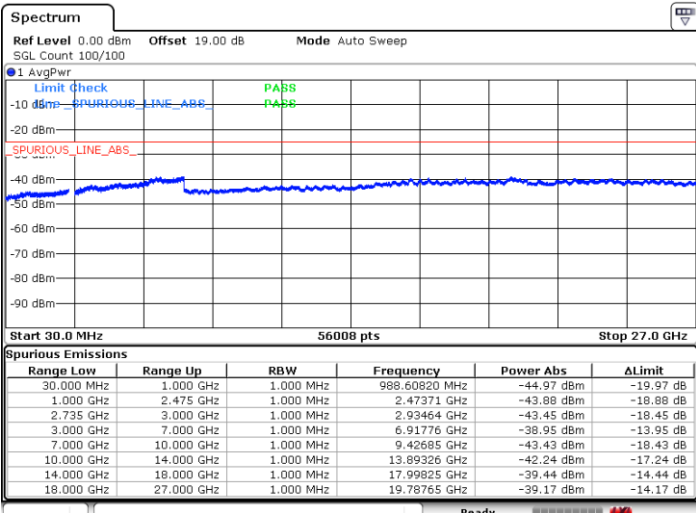

LTE Band 41C / 15MHz+20MHz

64QAM

Lowest Channel / 1RB0 and 1RB99

Lowest Channel / 1RB74 and 1RB0

Date: 28.JUN.2022 04:35:26

Date: 28.JUN.2022 04:27:59

Lowest Channel / FullIRB

N/A

Date: 28.JUN.2022 04:36:56

LTE Band 41C / 15MHz+20MHz

64QAM

Middle Channel / 1RB0 and 1RB9

Middle Channel / 1RB74 and 1RB0

Date: 28.JUN.2022 04:45:55

Date: 28.JUN.2022 04:53:22

Middle Channel / FullIRB

N/A

Date: 28.JUN.2022 04:44:26

LTE Band 41C / 15MHz+20MHz

64QAM

Highest Channel / 1RB0 and 1RB99

Highest Channel / 1RB74 and 1RB0

Date: 28.JUN.2022 04:59:23

Date: 28.JUN.2022 04:57:54

Highest Channel / FullIRB

N/A

Date: 28.JUN.2022 05:06:51

LTE Band 41C / 20MHz+5MHz

64QAM

Lowest Channel / 1RB0 and 1RB24

Lowest Channel / 1RB99 and 1RB0

Date: 27.JUN.2022 21:30:58