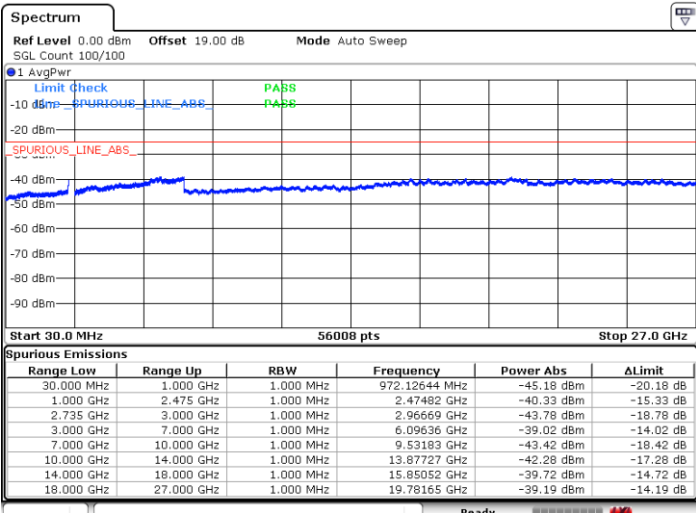

Lowest Channel / FullIRB

N/A

Date: 27.JUN.2022 20:24:10