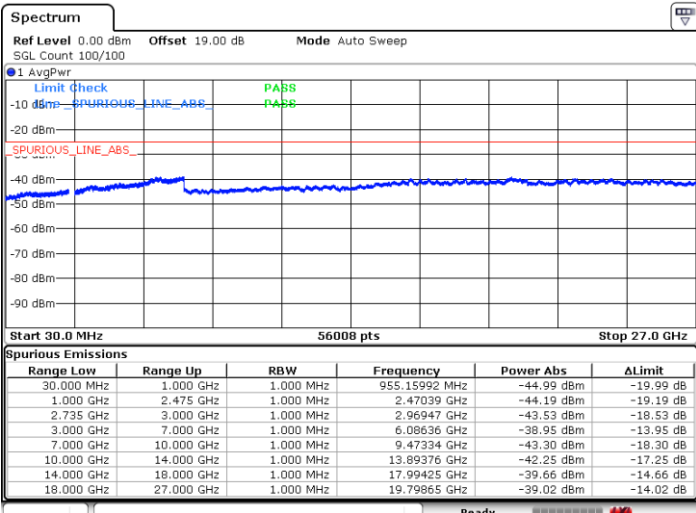

Highest Channel / 1RB99 and 1RB0

Date: 27.JUN.2022 21:54:55

Date: 27.JUN.2022 21:53:26

Highest Channel / FullIRB

N/A

Date: 27.JUN.2022 22:02:23

LTE Band 41C / 20MHz+10MHz

64QAM

Lowest Channel / 1RB0 and 1RB49

Lowest Channel / 1RB99 and 1RB0

Date: 28.JUN.2022 02:19:15

Date: 28.JUN.2022 02:11:47

Lowest Channel / FullRB

N/A

Date: 28.JUN.2022 02:20:44

LTE Band 41C / 20MHz+10MHz

64QAM

Middle Channel / 1RB0 and 1RB49

Middle Channel / 1RB99 and 1RB0

Date: 28 JUN.2022 02:29:44

Date: 28 JUN.2022 02:37:12

Middle Channel / FullIRB

N/A

Date: 28 JUN.2022 02:28:15

LTE Band 41C / 20MHz+10MHz

64QAM

Highest Channel / 1RB0 and 1RB49

Highest Channel / 1RB99 and 1RB0

Date: 28.JUN.2022 02:43:13

Date: 28.JUN.2022 02:41:44

Highest Channel / FullIRB

N/A