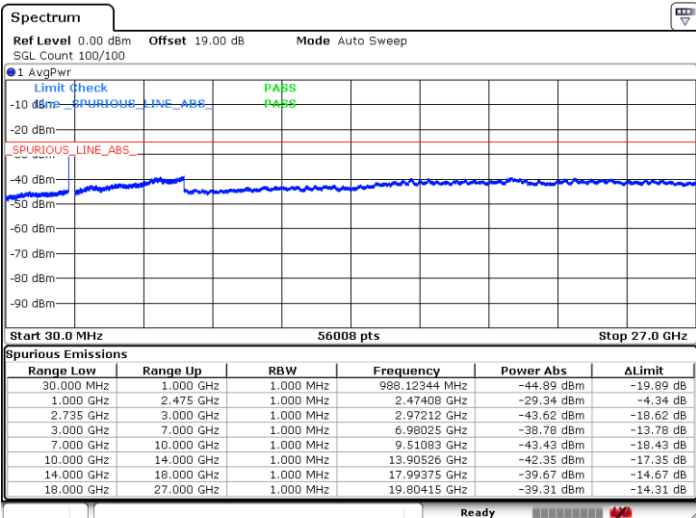

Middle Channel / FullRB

N/A

Date: 27.JUN.2022 20:31:40

LTE Band 41C / 5MHz+20MHz

64QAM

Highest Channel / 1RB0 and 1RB99

Highest Channel / 1RB24 and 1RB0

Date: 27.JUN.2022 20:46:38

Date: 27.JUN.2022 20:45:09

Highest Channel / FullIRB

N/A

Date: 27.JUN.2022 20:54:06

LTE Band 41C / 10MHz+15MHz

64QAM

Lowest Channel / 1RB0 and 1RB74

Lowest Channel / 1RB49 and 1RB0

Date: 27.JUN.2022 22:40:28

Date: 27.JUN.2022 22:33:00

Lowest Channel / FullRB

N/A

Date: 27.JUN.2022 22:41:57

LTE Band 41C / 10MHz+15MHz

64QAM

MiddleChannel / 1RB0 and 1RB74