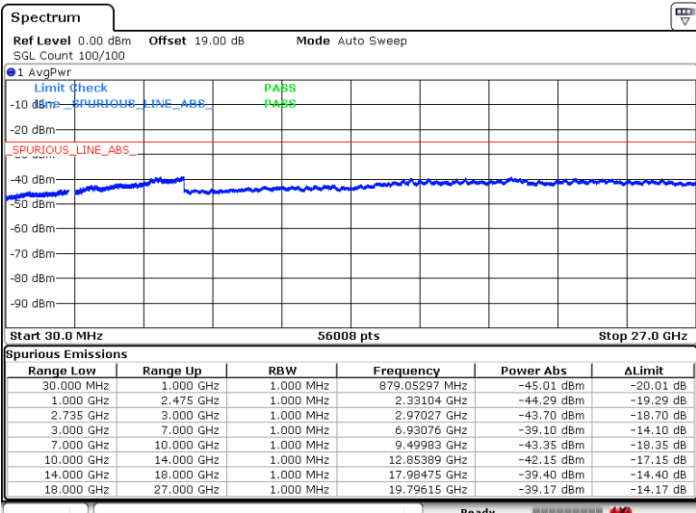

Middle Channel / FullRB

N/A

Date: 27.JUN.2022 20:31:40

LTE Band 41C / 5MHz+20MHz

64QAM

Highest Channel / 1RB0 and 1RB99

Highest Channel / 1RB24 and 1RB0

Date: 27.JUN.2022 20:46:38

Date: 27.JUN.2022 20:45:09

Highest Channel / FullIRB

N/A

Date: 27.JUN.2022 20:54:06

LTE Band 41C / 10MHz+15MHz

64QAM

Lowest Channel / 1RB0 and 1RB74

Lowest Channel / 1RB49 and 1RB0