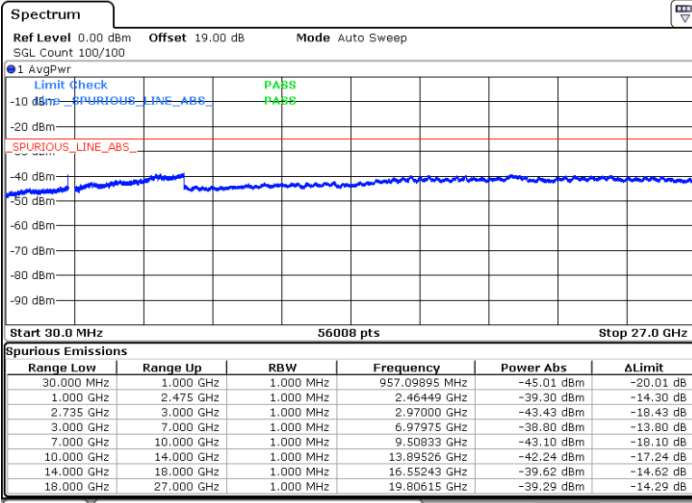

Middle Channel / 1RB0 and 1RB74

Middle Channel / 1RB74 and 1RB0

Date: 28.JUN.2022 03:37:39

Date: 28.JUN.2022 03:45:07

Middle Channel / FullIRB

N/A

Date: 28.JUN.2022 03:36:10

LTE Band 41C / 15MHz+15MHz

64QAM

Highest Channel / 1RB0 and 1RB74

Highest Channel / 1RB74 and 1RB0

Date: 28.JUN.2022 03:51:08

Date: 28.JUN.2022 03:49:39

Highest Channel / FullIRB

N/A

Date: 28.JUN.2022 03:58:35

LTE Band 41C / 15MHz+20MHz

64QAM

Lowest Channel / 1RB0 and 1RB99

Lowest Channel / 1RB74 and 1RB0

Date: 28.JUN.2022 04:35:26

Date: 28.JUN.2022 04:27:59

Lowest Channel / FullIRB

N/A