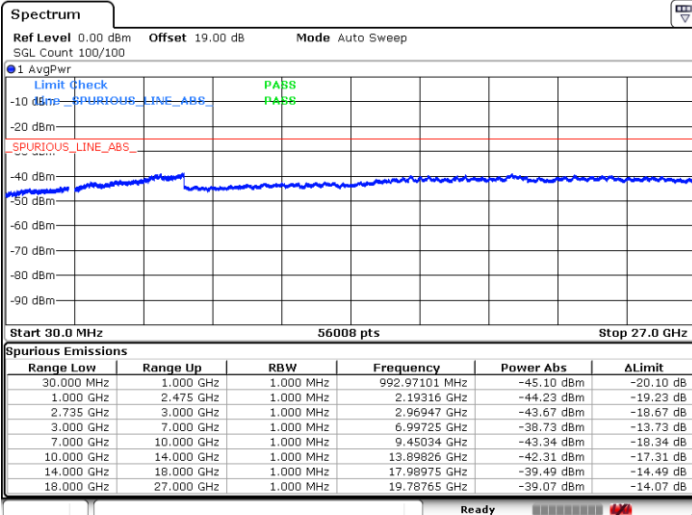

Date: 28.JUN.2022 04:36:56

LTE Band 41C / 15MHz+20MHz

64QAM

Middle Channel / 1RB0 and 1RB9

Middle Channel / 1RB74 and 1RB0

Date: 28.JUN.2022 04:45:55

Date: 28.JUN.2022 04:53:22

Middle Channel / FullIRB

N/A

Date: 28.JUN.2022 04:44:26

LTE Band 41C / 15MHz+20MHz

64QAM

Highest Channel / 1RB0 and 1RB99

Highest Channel / 1RB74 and 1RB0

Date: 28.JUN.2022 04:59:23

Date: 28.JUN.2022 04:57:54

Highest Channel / FullIRB

N/A

Date: 28.JUN.2022 05:06:51

LTE Band 41C / 20MHz+5MHz

64QAM

Lowest Channel / 1RB0 and 1RB24

Lowest Channel / 1RB99 and 1RB0

Date: 27.JUN.2022 21:30:58