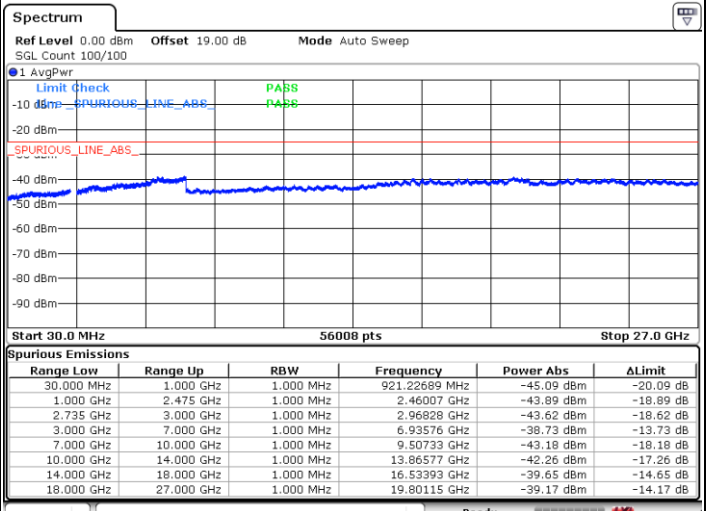

LTE Band 41C / 15MHz+20MHz

64QAM

Lowest Channel / 1RB0 and 1RB99

Lowest Channel / 1RB74 and 1RB0

Date: 28.JUN.2022 04:35:26

Date: 28.JUN.2022 04:27:59

Lowest Channel / FullIRB

N/A

Date: 28.JUN.2022 04:36:56

LTE Band 41C / 15MHz+20MHz

64QAM

Middle Channel / 1RB0 and 1RB9

Middle Channel / 1RB74 and 1RB0

Date: 28.JUN.2022 04:45:55

Date: 28.JUN.2022 04:53:22

Middle Channel / FullIRB

N/A

Date: 28.JUN.2022 04:44:26

LTE Band 41C / 15MHz+20MHz

64QAM

Highest Channel / 1RB0 and 1RB99

Highest Channel / 1RB74 and 1RB0

Date: 28.JUN.2022 04:59:23

Date: 28.JUN.2022 04:57:54

Highest Channel / FullIRB

N/A

Date: 28.JUN.2022 05:06:51

LTE Band 41C / 20MHz+5MHz

64QAM

Lowest Channel / 1RB0 and 1RB24

Lowest Channel / 1RB99 and 1RB0

Date: 27.JUN.2022 21:30:58