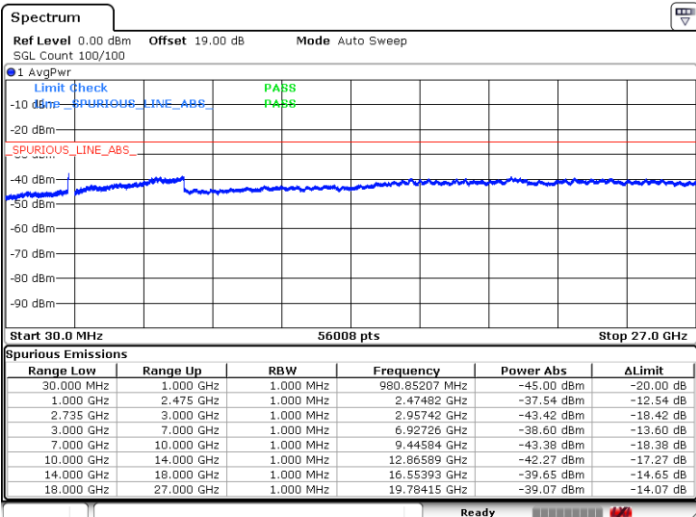

Date: 28.JUN.2022 00:15:47

Date: 28.JUN.2022 00:14:17

Highest Channel / FullIRB

N/A

Date: 28.JUN.2022 00:23:14

LTE Band 41C / 15MHz+15MHz

64QAM

Lowest Channel / 1RB0 and 1RB74

Lowest Channel / 1RB74 and 1RB0

Date: 28.JUN.2022 03:27:09

Date: 28.JUN.2022 03:19:42

Lowest Channel / FullIRB

N/A

Date: 28.JUN.2022 03:28:39

LTE Band 41C / 15MHz+15MHz

64QAM

Middle Channel / 1RB0 and 1RB74

Middle Channel / 1RB74 and 1RB0

Date: 28.JUN.2022 03:37:39

Date: 28.JUN.2022 03:45:07

Middle Channel / FullIRB

N/A

Date: 28.JUN.2022 03:36:10

LTE Band 41C / 15MHz+15MHz