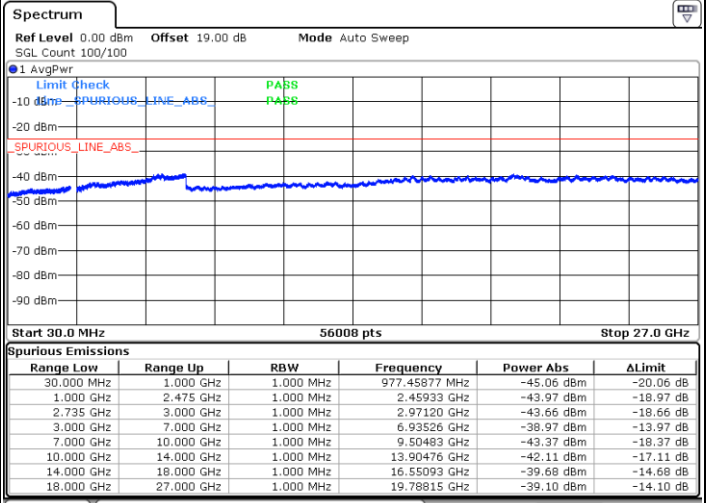

64QAM

Highest Channel / 1RB0 and 1RB74

Highest Channel / 1RB74 and 1RB0

Date: 28.JUN.2022 03:51:08

Date: 28.JUN.2022 03:49:39

Highest Channel / FullIRB

N/A

Date: 28.JUN.2022 03:58:35

LTE Band 41C / 15MHz+20MHz

64QAM

Lowest Channel / 1RB0 and 1RB99

Lowest Channel / 1RB74 and 1RB0

Date: 28.JUN.2022 04:35:26

Date: 28.JUN.2022 04:27:59

Lowest Channel / FullIRB

N/A

Date: 28.JUN.2022 04:36:56

LTE Band 41C / 15MHz+20MHz

64QAM

Middle Channel / 1RB0 and 1RB9

Middle Channel / 1RB74 and 1RB0

Date: 28.JUN.2022 04:45:55

Date: 28.JUN.2022 04:53:22

Middle Channel / FullIRB