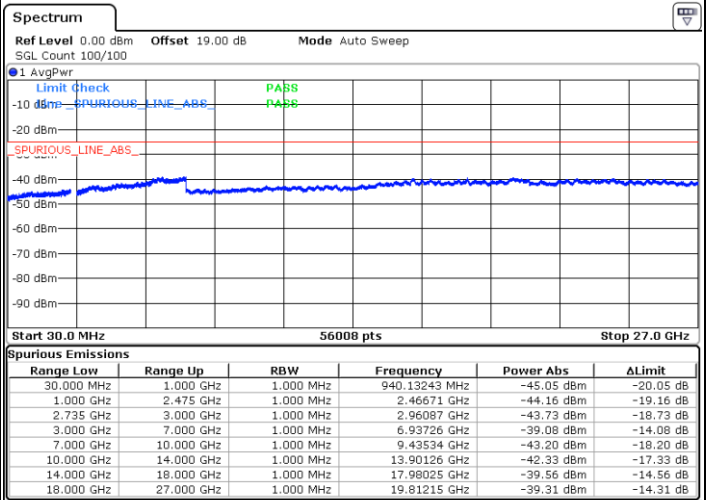

Date: 27.JUN.2022 21:41:27

Date: 27.JUN.2022 21:48:54

Middle Channel / FullIRB

N/A

Date: 27.JUN.2022 21:39:58

LTE Band 41C / 20MHz+5MHz

64QAM

Highest Channel / 1RB0 and 1RB24

Highest Channel / 1RB99 and 1RB0

Date: 27.JUN.2022 21:54:55

Date: 27.JUN.2022 21:53:26

Highest Channel / FullIRB

N/A

Date: 27.JUN.2022 22:02:23

LTE Band 41C / 20MHz+10MHz

64QAM

Lowest Channel / 1RB0 and 1RB49

Lowest Channel / 1RB99 and 1RB0

Date: 28.JUN.2022 02:19:15

Date: 28.JUN.2022 02:11:47

Lowest Channel / FullRB

N/A

Date: 28.JUN.2022 02:20:44

LTE Band 41C / 20MHz+10MHz