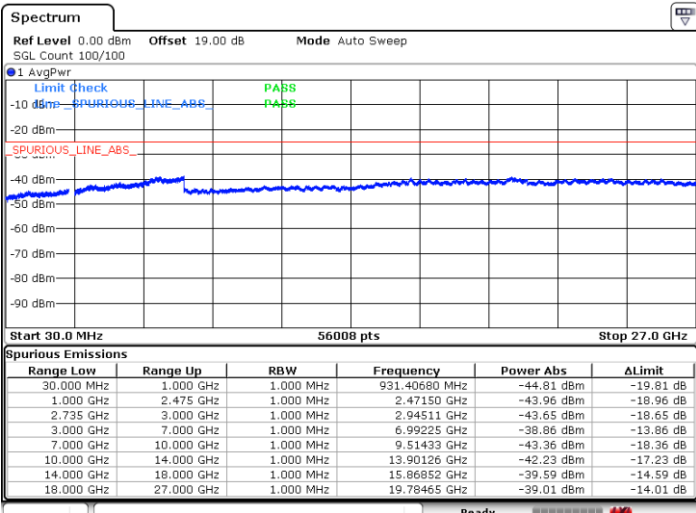

Lowest Channel / 1RB74 and 1RB0

Date: 28.JUN.2022 03:27:09

Date: 28.JUN.2022 03:19:42

Lowest Channel / FullIRB

N/A

Date: 28.JUN.2022 03:28:39

LTE Band 41C / 15MHz+15MHz

64QAM

Middle Channel / 1RB0 and 1RB74

Middle Channel / 1RB74 and 1RB0

Date: 28.JUN.2022 03:37:39

Date: 28.JUN.2022 03:45:07

Middle Channel / FullIRB

N/A

Date: 28.JUN.2022 03:36:10

LTE Band 41C / 15MHz+15MHz

64QAM

Highest Channel / 1RB0 and 1RB74

Highest Channel / 1RB74 and 1RB0

Date: 28.JUN.2022 03:51:08

Date: 28.JUN.2022 03:49:39

Highest Channel / FullIRB

N/A

Date: 28.JUN.2022 03:58:35