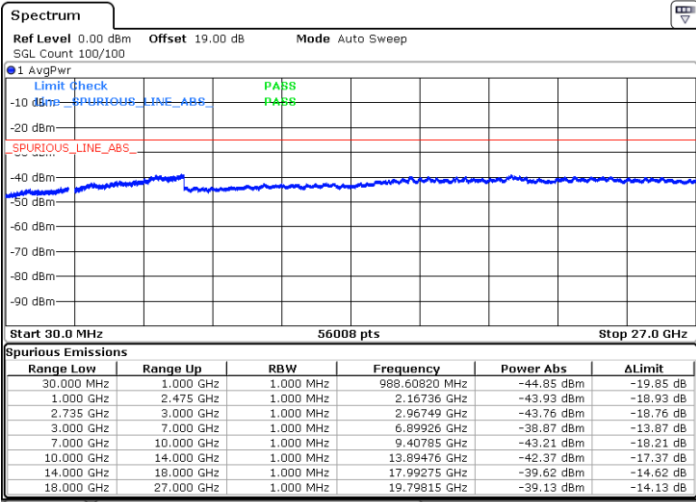

Middle Channel / 1RB0 and 1RB74

Middle Channel / 1RB74 and 1RB0

Date: 28.JUN.2022 03:37:39

Date: 28.JUN.2022 03:45:07

Middle Channel / FullIRB

N/A

Date: 28.JUN.2022 03:36:10

LTE Band 41C / 15MHz+15MHz

64QAM

Highest Channel / 1RB0 and 1RB74

Highest Channel / 1RB74 and 1RB0

Date: 28.JUN.2022 03:51:08

Date: 28.JUN.2022 03:49:39

Highest Channel / FullIRB

N/A

Date: 28.JUN.2022 03:58:35

LTE Band 41C / 15MHz+20MHz

64QAM

Lowest Channel / 1RB0 and 1RB99

Lowest Channel / 1RB74 and 1RB0

Date: 28.JUN.2022 04:35:26

Date: 28.JUN.2022 04:27:59

Lowest Channel / FullIRB

N/A