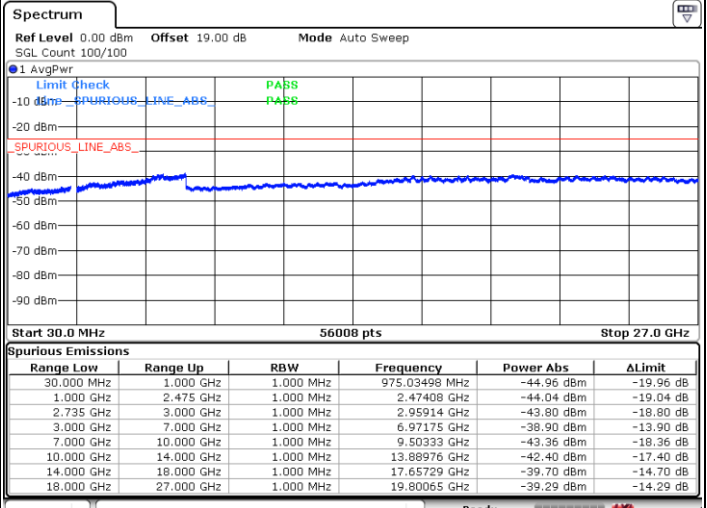

Date: 27.JUN.2022 20:45:09

Highest Channel / FullIRB

N/A

Date: 27.JUN.2022 20:54:06

LTE Band 41C / 10MHz+15MHz

64QAM

Lowest Channel / 1RB0 and 1RB74

Lowest Channel / 1RB49 and 1RB0

Date: 27.JUN.2022 22:40:28

Date: 27.JUN.2022 22:33:00

Lowest Channel / FullRB

N/A

Date: 27.JUN.2022 22:41:57

LTE Band 41C / 10MHz+15MHz

64QAM

MiddleChannel / 1RB0 and 1RB74

Middle Channel / 1RB49 and 1RB0

Date: 27.JUN.2022 22:50:57

Date: 27.JUN.2022 22:58:24

Middle Channel / FullIRB

N/A

Date: 27.JUN.2022 22:49:27

LTE Band 41C / 10MHz+15MHz

64QAM

Highest Channel / 1RB0 and 1RB74

Highest Channel / 1RB49 and 1RB0

Date: 27.JUN.2022 23:04:25

Date: 27.JUN.2022 23:02:56

Highest Channel / FullIRB

N/A

Date: 27.JUN.2022 23:11:53

LTE Band 41C / 10MHz+20MHz