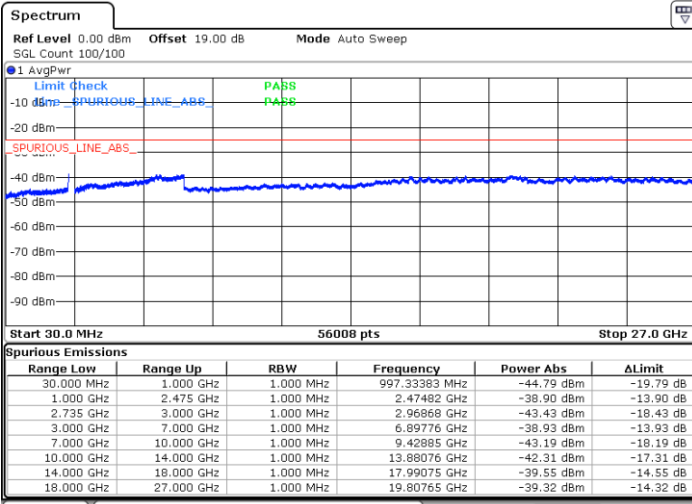

LTE Band 41C / 20MHz+10MHz

64QAM

Highest Channel / 1RB0 and 1RB49

Highest Channel / 1RB99 and 1RB0

Date: 28.JUN.2022 02:43:13

Date: 28.JUN.2022 02:41:44

Highest Channel / FullIRB

N/A

Date: 28.JUN.2022 02:50:41

LTE Band 41C / 20MHz+15MHz

64QAM

Lowest Channel / 1RB0 and 1RB74

Lowest Channel / 1RB99 and 1RB0

Date: 28.JUN.2022 05:43:52

Date: 28.JUN.2022 05:36:25

Lowest Channel / FullIRB

N/A

Date: 28.JUN.2022 05:45:22

LTE Band 41C / 20MHz+15MHz

64QAM

Middle Channel / 1RB0 and 1RB74

Middle Channel / 1RB99 and 1RB0

Date: 28.JUN.2022 05:54:21

Date: 28.JUN.2022 06:01:48