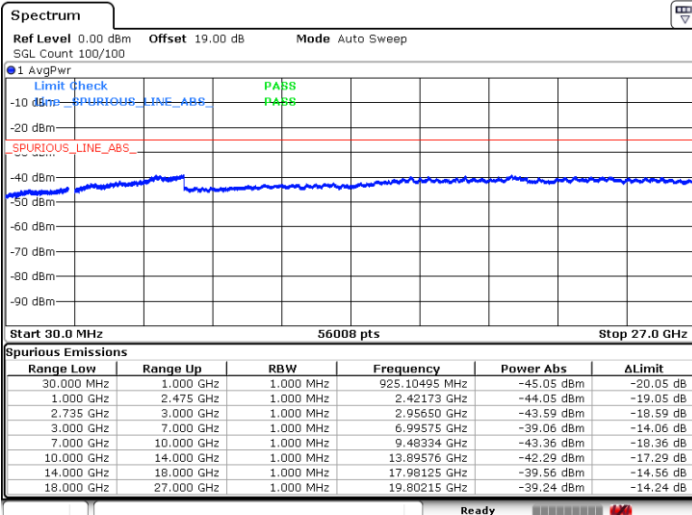

Date: 28.JUN.2022 01:20:25

LTE Band 41C / 10MHz+20MHz

64QAM

Highest Channel / 1RB0 and 1RB99

Highest Channel / 1RB49 and 1RB0

Date: 28.JUN.2022 01:35:23

Date: 28.JUN.2022 01:33:54

Highest Channel / FullIRB

N/A

Date: 28.JUN.2022 01:42:51

LTE Band 41C / 15MHz+10MHz

64QAM

Lowest Channel / 1RB0 and 1RB49

Lowest Channel / 1RB74 and 1RB0

Date: 27.JUN.2022 23:50:15

Date: 27.JUN.2022 23:42:49