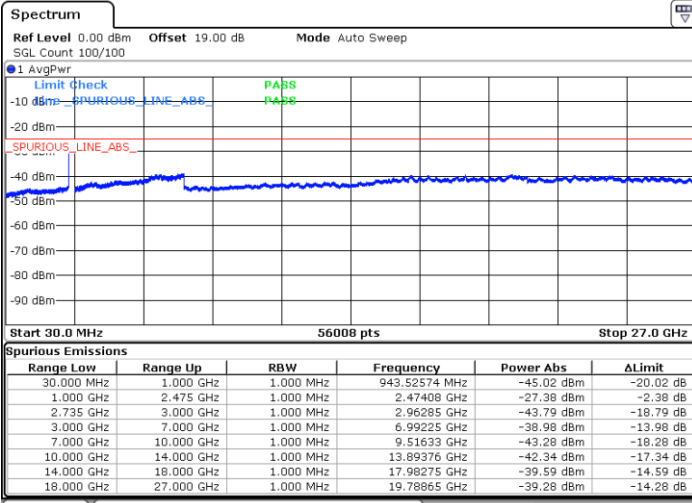

Date: 28.JUN.2022 01:20:25

LTE Band 41C / 10MHz+20MHz

64QAM

Highest Channel / 1RB0 and 1RB99

Highest Channel / 1RB49 and 1RB0

Date: 28.JUN.2022 01:35:23

Date: 28.JUN.2022 01:33:54

Highest Channel / FullIRB

N/A

Date: 28.JUN.2022 01:42:51

LTE Band 41C / 15MHz+10MHz

64QAM

Lowest Channel / 1RB0 and 1RB49

Lowest Channel / 1RB74 and 1RB0

Date: 27.JUN.2022 23:50:15

Date: 27.JUN.2022 23:42:49

Lowest Channel / FullIRB

N/A

Date: 27.JUN.2022 23:51:45

LTE Band 41C / 15MHz+10MHz

64QAM

Middle Channel / 1RB0 and 1RB49

Middle Channel / 1RB74 and 1RB0

Date: 28.JUN.2022 00:02:18

Date: 28.JUN.2022 00:09:46

Middle Channel / FullIRB

N/A

Date: 28.JUN.2022 00:00:49

LTE Band 41C / 15MHz+10MHz

64QAM

Highest Channel / 1RB0 and 1RB49

Highest Channel / 1RB74 and 1RB0