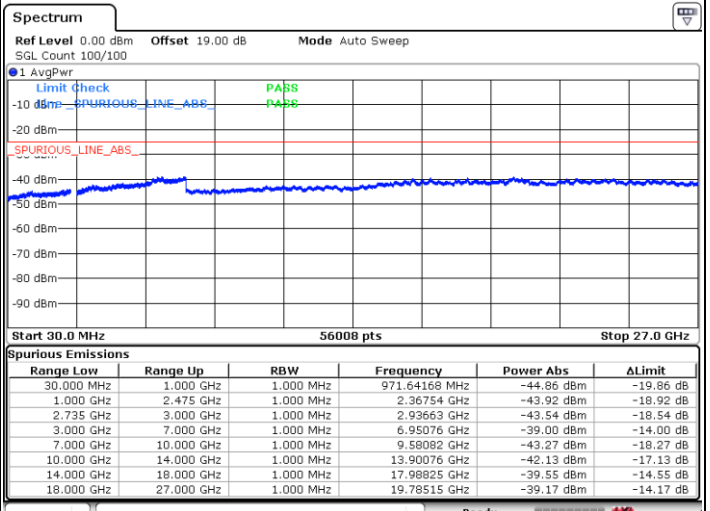

Highest Channel / 1RB0 and 1RB74

Highest Channel / 1RB49 and 1RB0

Date: 27.JUN.2022 23:04:25

Date: 27.JUN.2022 23:02:56

Highest Channel / FullIRB

N/A

Date: 27.JUN.2022 23:11:53

LTE Band 41C / 10MHz+20MHz

64QAM

Lowest Channel / 1RB0 and 1RB99

Lowest Channel / 1RB49 and 1RB0

Date: 28.JUN.2022 01:11:25

Date: 28.JUN.2022 01:03:58

Lowest Channel / FullIRB

N/A

Date: 28.JUN.2022 01:12:55

LTE Band 41C / 10MHz+20MHz

64QAM

Middle Channel / 1RB0 and 1RB99

Middle Channel / 1RB49 and 1RB0

Date: 28.JUN.2022 01:21:55

Date: 28.JUN.2022 01:29:22

Middle Channel / FullIRB

N/A

Date: 28.JUN.2022 01:20:25

LTE Band 41C / 10MHz+20MHz

64QAM

Highest Channel / 1RB0 and 1RB99

Highest Channel / 1RB49 and 1RB0

Date: 28.JUN.2022 01:35:23

Date: 28.JUN.2022 01:33:54

Highest Channel / FullIRB