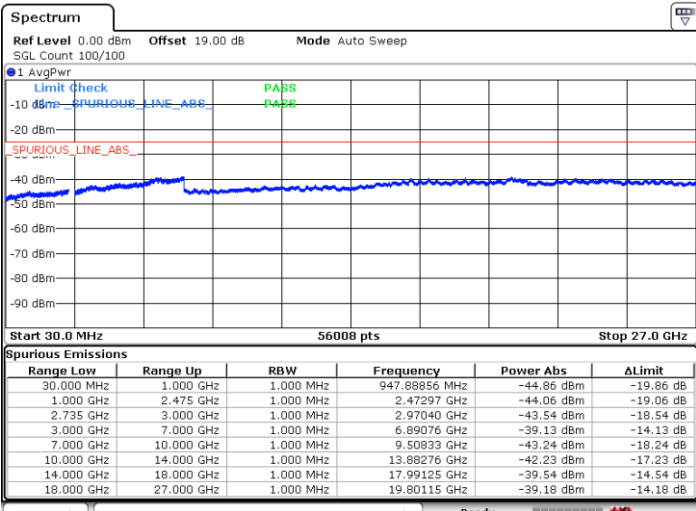

Middle Channel / FullRB

N/A

Date: 27.JUN.2022 20:31:40

LTE Band 41C / 5MHz+20MHz

64QAM

Highest Channel / 1RB0 and 1RB99

Highest Channel / 1RB24 and 1RB0

Date: 27.JUN.2022 20:46:38

Date: 27.JUN.2022 20:45:09

Highest Channel / FullIRB

N/A

Date: 27.JUN.2022 20:54:06

LTE Band 41C / 10MHz+15MHz

64QAM

Lowest Channel / 1RB0 and 1RB74

Lowest Channel / 1RB49 and 1RB0