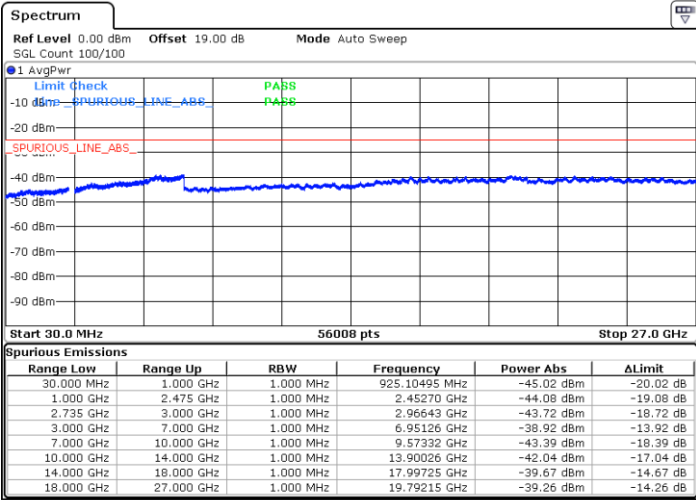

Date: 27.JUN.2022 21:41:27

Date: 27.JUN.2022 21:48:54

Middle Channel / FullIRB

N/A

Date: 27.JUN.2022 21:39:58

LTE Band 41C / 20MHz+5MHz

64QAM

Highest Channel / 1RB0 and 1RB24

Highest Channel / 1RB99 and 1RB0

Date: 27.JUN.2022 21:54:55

Date: 27.JUN.2022 21:53:26

Highest Channel / FullIRB

N/A

Date: 27.JUN.2022 22:02:23

LTE Band 41C / 20MHz+10MHz

64QAM

Lowest Channel / 1RB0 and 1RB49

Lowest Channel / 1RB99 and 1RB0

Date: 28.JUN.2022 02:19:15

Date: 28.JUN.2022 02:11:47

Lowest Channel / FullRB

N/A

Date: 28.JUN.2022 02:20:44

LTE Band 41C / 20MHz+10MHz