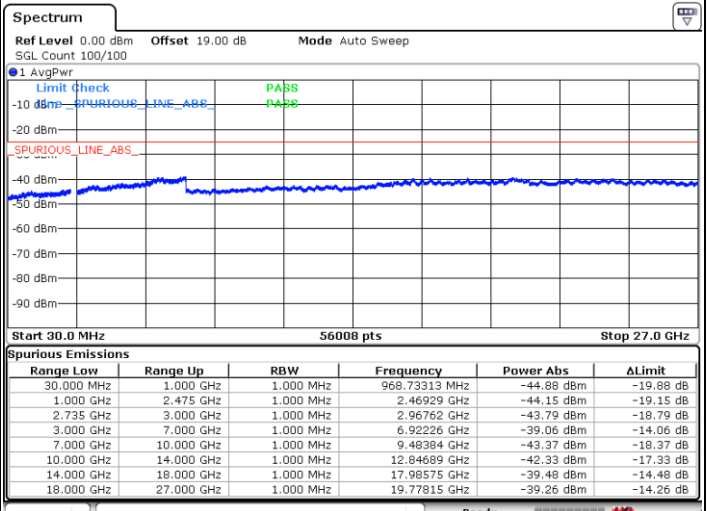

N/A

Date: 27.JUN.2022 20:24:10

LTE Band 41C / 5MHz+20MHz

64QAM

Middle Channel / 1RB0 and 1RB9

Middle Channel / 1RB24 and 1RB0

Date: 27.JUN.2022 20:33:10

Date: 27.JUN.2022 20:40:37

Middle Channel / FullRB

N/A

Date: 27.JUN.2022 20:31:40

LTE Band 41C / 5MHz+20MHz

64QAM

Highest Channel / 1RB0 and 1RB99

Highest Channel / 1RB24 and 1RB0

Date: 27.JUN.2022 20:46:38