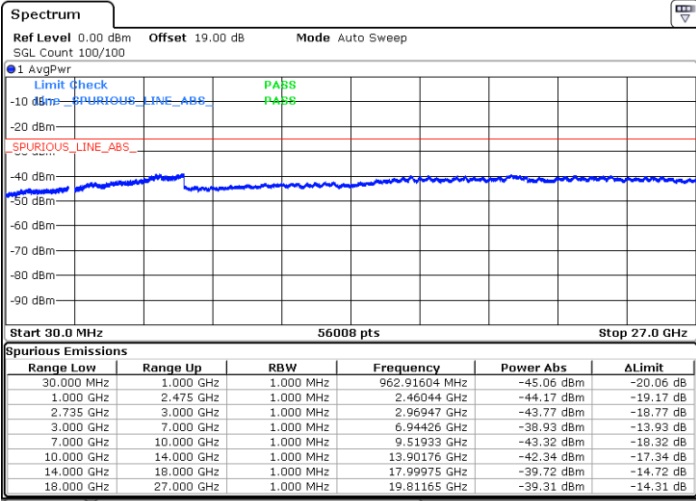

Date: 27.JUN.2022 21:23:30

Lowest Channel / FullRB

N/A

Date: 27.JUN.2022 21:32:27

LTE Band 41C / 20MHz+5MHz

64QAM

Middle Channel / 1RB0 and 1RB24

Middle Channel / 1RB99 and 1RB0

Date: 27.JUN.2022 21:41:27

Date: 27.JUN.2022 21:48:54

Middle Channel / FullIRB

N/A

Date: 27.JUN.2022 21:39:58

LTE Band 41C / 20MHz+5MHz

64QAM

Highest Channel / 1RB0 and 1RB24

Highest Channel / 1RB99 and 1RB0

Date: 27.JUN.2022 21:54:55

Date: 27.JUN.2022 21:53:26

Highest Channel / FullIRB

N/A

Date: 27.JUN.2022 22:02:23

LTE Band 41C / 20MHz+10MHz

64QAM

Lowest Channel / 1RB0 and 1RB49

Lowest Channel / 1RB99 and 1RB0

Date: 28.JUN.2022 02:19:15

Date: 28.JUN.2022 02:11:47

Lowest Channel / FullRB

N/A

Date: 28.JUN.2022 02:20:44

LTE Band 41C / 20MHz+10MHz