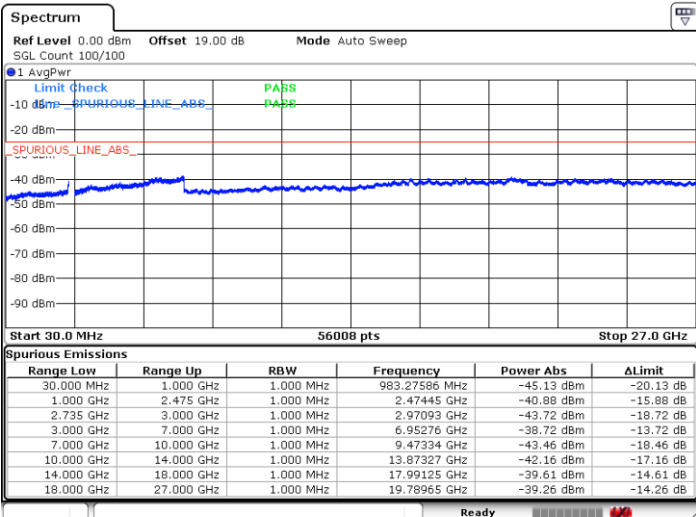

Highest Channel / 1RB0 and 1RB74

Highest Channel / 1RB49 and 1RB0

Date: 27.JUN.2022 23:04:25

Date: 27.JUN.2022 23:02:56

Highest Channel / FullIRB

N/A

Date: 27.JUN.2022 23:11:53

LTE Band 41C / 10MHz+20MHz

64QAM

Lowest Channel / 1RB0 and 1RB99

Lowest Channel / 1RB49 and 1RB0

Date: 28.JUN.2022 01:11:25

Date: 28.JUN.2022 01:03:58

Lowest Channel / FullIRB

N/A

Date: 28.JUN.2022 01:12:55

LTE Band 41C / 10MHz+20MHz

64QAM

Middle Channel / 1RB0 and 1RB99

Middle Channel / 1RB49 and 1RB0

Date: 28.JUN.2022 01:21:55

Date: 28.JUN.2022 01:29:22

Middle Channel / FullIRB

N/A

Date: 28.JUN.2022 01:20:25

LTE Band 41C / 10MHz+20MHz

64QAM

Highest Channel / 1RB0 and 1RB99

Highest Channel / 1RB49 and 1RB0

Date: 28.JUN.2022 01:35:23

Date: 28.JUN.2022 01:33:54

Highest Channel / FullIRB