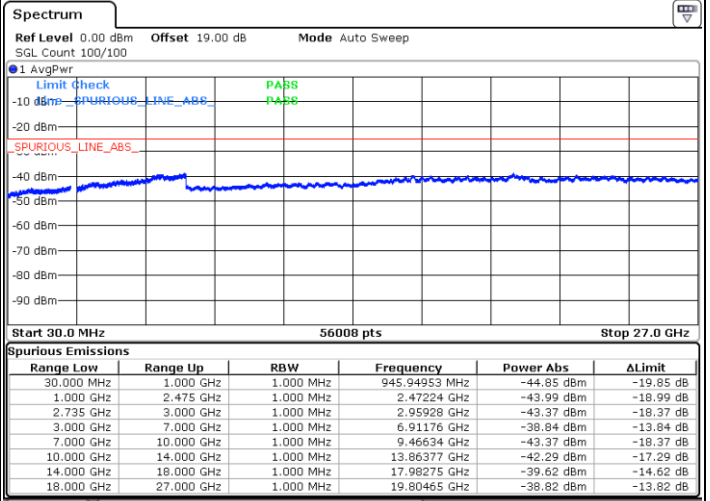

LTE Band 41C / 20MHz+20MHz

16QAM

Highest Channel / 1RB0 and 1RB99

Highest Channel / 1RB99 and 1RB0

Date: 28.JUN.2022 07:17:04

Date: 28.JUN.2022 07:12:35

Highest Channel / FullIRB

N/A

Date: 28.JUN.2022 07:21:32

LTE Band 41C / 5MHz+20MHz

64QAM

Lowest Channel / 1RB0 and 1RB99

Lowest Channel / 1RB24 and 1RB0

Date: 27.JUN.2022 20:22:40

Date: 27.JUN.2022 20:15:13

Lowest Channel / FullIRB