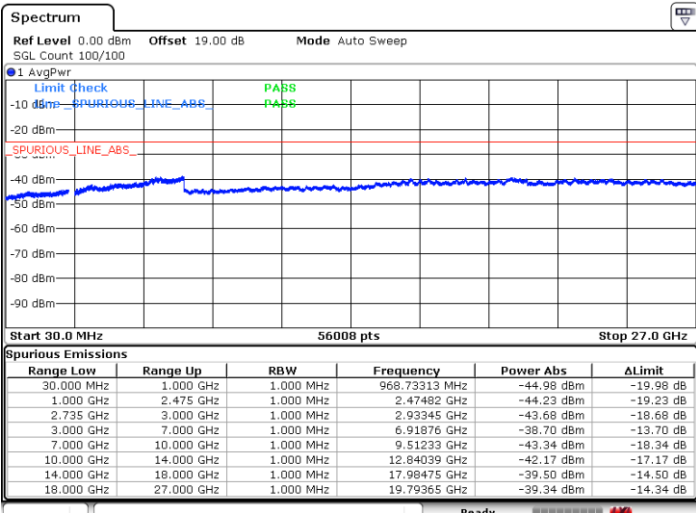

64QAM

Lowest Channel / 1RB0 and 1RB99

Lowest Channel / 1RB49 and 1RB0

Date: 28.JUN.2022 01:11:25

Date: 28.JUN.2022 01:03:58

Lowest Channel / FullIRB

N/A

Date: 28.JUN.2022 01:12:55

LTE Band 41C / 10MHz+20MHz

64QAM

Middle Channel / 1RB0 and 1RB99

Middle Channel / 1RB49 and 1RB0

Date: 28.JUN.2022 01:21:55

Date: 28.JUN.2022 01:29:22

Middle Channel / FullIRB

N/A

Date: 28.JUN.2022 01:20:25

LTE Band 41C / 10MHz+20MHz

64QAM

Highest Channel / 1RB0 and 1RB99

Highest Channel / 1RB49 and 1RB0

Date: 28.JUN.2022 01:35:23

Date: 28.JUN.2022 01:33:54

Highest Channel / FullIRB