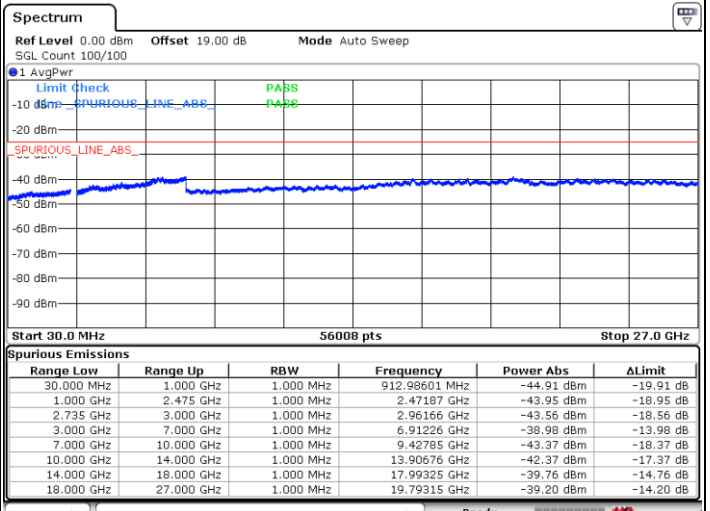

Middle Channel / FullRB

N/A

Date: 27.JUN.2022 20:31:40

LTE Band 41C / 5MHz+20MHz

64QAM

Highest Channel / 1RB0 and 1RB99

Highest Channel / 1RB24 and 1RB0

Date: 27.JUN.2022 20:46:38

Date: 27.JUN.2022 20:45:09

Highest Channel / FullIRB

N/A

Date: 27.JUN.2022 20:54:06

LTE Band 41C / 10MHz+15MHz

64QAM

Lowest Channel / 1RB0 and 1RB74

Lowest Channel / 1RB49 and 1RB0