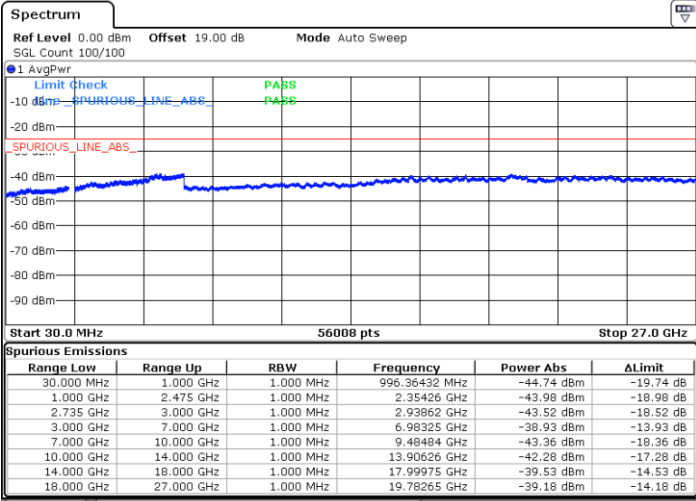

Lowest Channel / 1RB74 and 1RB0

Date: 28.JUN.2022 03:27:09

Date: 28.JUN.2022 03:19:42

Lowest Channel / FullIRB

N/A

Date: 28.JUN.2022 03:28:39

LTE Band 41C / 15MHz+15MHz

64QAM

Middle Channel / 1RB0 and 1RB74

Middle Channel / 1RB74 and 1RB0

Date: 28.JUN.2022 03:37:39

Date: 28.JUN.2022 03:45:07

Middle Channel / FullIRB

N/A

Date: 28.JUN.2022 03:36:10

LTE Band 41C / 15MHz+15MHz

64QAM

Highest Channel / 1RB0 and 1RB74

Highest Channel / 1RB74 and 1RB0

Date: 28.JUN.2022 03:51:08

Date: 28.JUN.2022 03:49:39

Highest Channel / FullIRB

N/A

Date: 28.JUN.2022 03:58:35