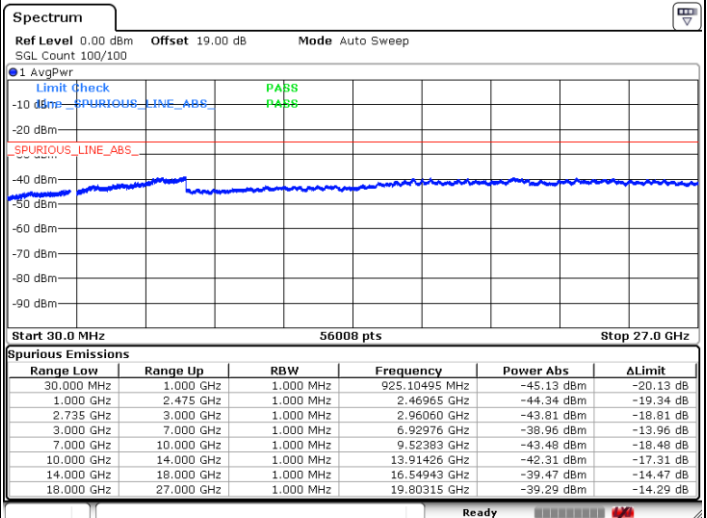

Highest Channel / 1RB0 and 1RB74

Highest Channel / 1RB49 and 1RB0

Date: 27.JUN.2022 23:04:25

Date: 27.JUN.2022 23:02:56

Highest Channel / FullIRB

N/A

Date: 27.JUN.2022 23:11:53

LTE Band 41C / 10MHz+20MHz

64QAM

Lowest Channel / 1RB0 and 1RB99

Lowest Channel / 1RB49 and 1RB0

Date: 28.JUN.2022 01:11:25

Date: 28.JUN.2022 01:03:58

Lowest Channel / FullIRB

N/A

Date: 28.JUN.2022 01:12:55