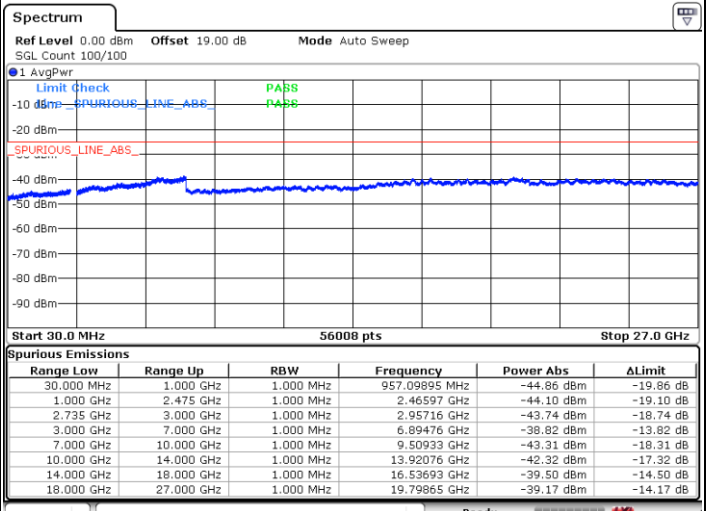

Date: 28 JUN.2022 02:37:12