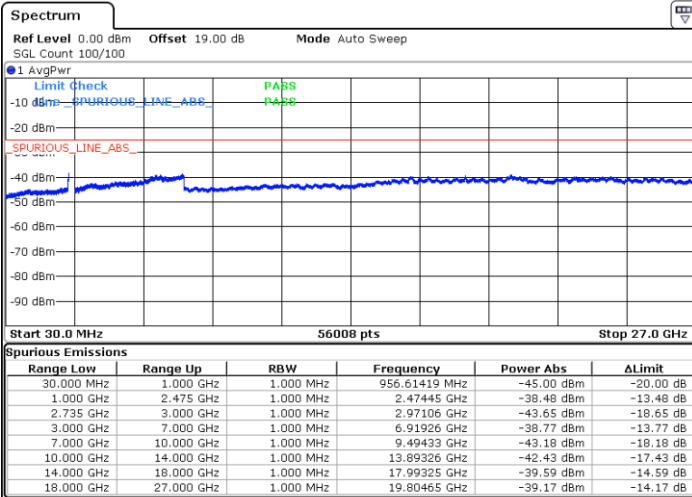

N/A

Date: 28.JUN.2022 04:44:26

LTE Band 41C / 15MHz+20MHz

64QAM

Highest Channel / 1RB0 and 1RB99

Highest Channel / 1RB74 and 1RB0

Date: 28.JUN.2022 04:59:23

Date: 28.JUN.2022 04:57:54

Highest Channel / FullIRB

N/A

Date: 28.JUN.2022 05:06:51

LTE Band 41C / 20MHz+5MHz

64QAM

Lowest Channel / 1RB0 and 1RB24

Lowest Channel / 1RB99 and 1RB0

Date: 27.JUN.2022 21:30:58

Date: 27.JUN.2022 21:23:30

Lowest Channel / FullRB

N/A

Date: 27.JUN.2022 21:32:27

LTE Band 41C / 20MHz+5MHz

64QAM

Middle Channel / 1RB0 and 1RB24

Middle Channel / 1RB99 and 1RB0

Date: 27.JUN.2022 21:41:27

Date: 27.JUN.2022 21:48:54

Middle Channel / FullIRB

N/A

Date: 27.JUN.2022 21:39:58

LTE Band 41C / 20MHz+5MHz

64QAM

Highest Channel / 1RB0 and 1RB24