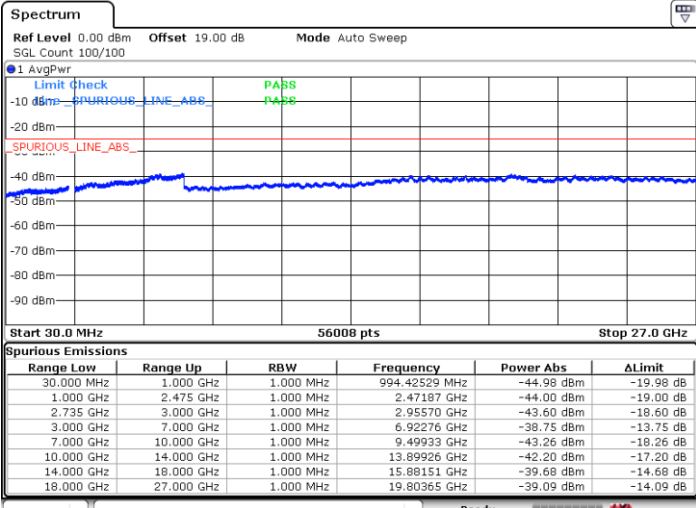

Highest Channel / 1RB99 and 1RB0

Date: 27.JUN.2022 21:54:55

Date: 27.JUN.2022 21:53:26

Highest Channel / FullIRB

N/A

Date: 27.JUN.2022 22:02:23

LTE Band 41C / 20MHz+10MHz

64QAM

Lowest Channel / 1RB0 and 1RB49

Lowest Channel / 1RB99 and 1RB0

Date: 28.JUN.2022 02:19:15

Date: 28.JUN.2022 02:11:47

Lowest Channel / FullRB

N/A

Date: 28.JUN.2022 02:20:44

LTE Band 41C / 20MHz+10MHz

64QAM

Middle Channel / 1RB0 and 1RB49

Middle Channel / 1RB99 and 1RB0

Date: 28 JUN.2022 02:29:44

Date: 28 JUN.2022 02:37:12

Middle Channel / FullIRB

N/A

Date: 28 JUN.2022 02:28:15

LTE Band 41C / 20MHz+10MHz

64QAM

Highest Channel / 1RB0 and 1RB49

Highest Channel / 1RB99 and 1RB0

Date: 28.JUN.2022 02:43:13

Date: 28.JUN.2022 02:41:44

Highest Channel / FullIRB

N/A