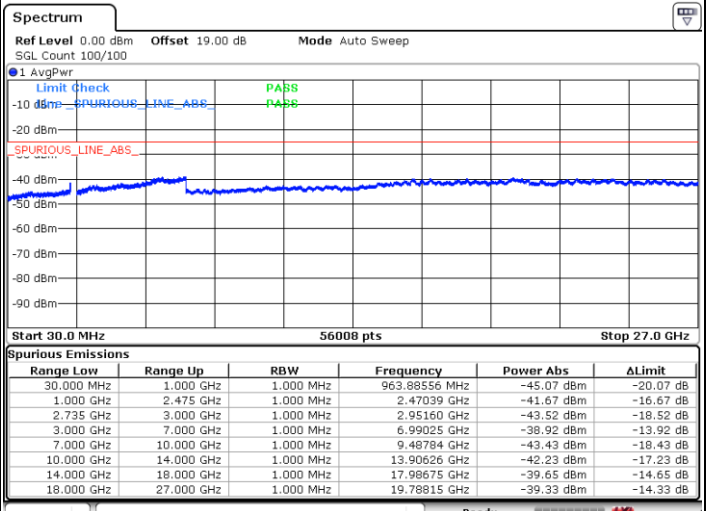

LTE Band 41C / 20MHz+20MHz

16QAM

Highest Channel / 1RB0 and 1RB99

Highest Channel / 1RB99 and 1RB0

Date: 28.JUN.2022 07:17:04

Date: 28.JUN.2022 07:12:35

Highest Channel / FullIRB

N/A

Date: 28.JUN.2022 07:21:32

LTE Band 41C / 5MHz+20MHz

64QAM

Lowest Channel / 1RB0 and 1RB99

Lowest Channel / 1RB24 and 1RB0

Date: 27.JUN.2022 20:22:40

Date: 27.JUN.2022 20:15:13

Lowest Channel / FullIRB