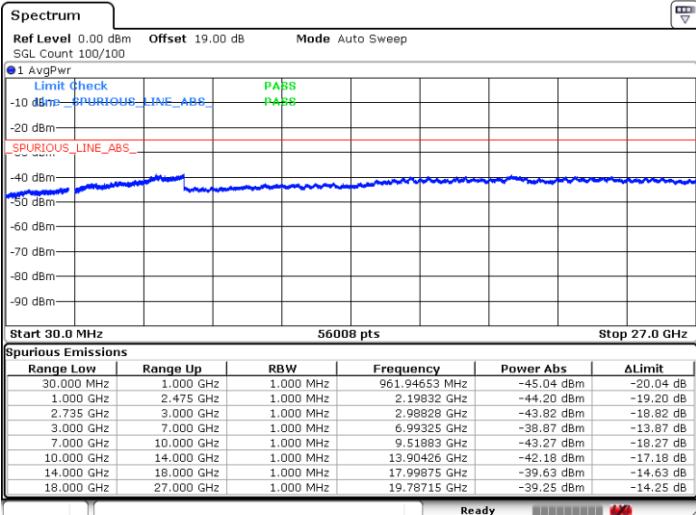

Highest Channel / 1RB0 and 1RB74

Highest Channel / 1RB49 and 1RB0

Date: 27.JUN.2022 23:04:25

Date: 27.JUN.2022 23:02:56

Highest Channel / FullIRB

N/A

Date: 27.JUN.2022 23:11:53

LTE Band 41C / 10MHz+20MHz

64QAM

Lowest Channel / 1RB0 and 1RB99

Lowest Channel / 1RB49 and 1RB0

Date: 28.JUN.2022 01:11:25

Date: 28.JUN.2022 01:03:58

Lowest Channel / FullIRB

N/A

Date: 28.JUN.2022 01:12:55