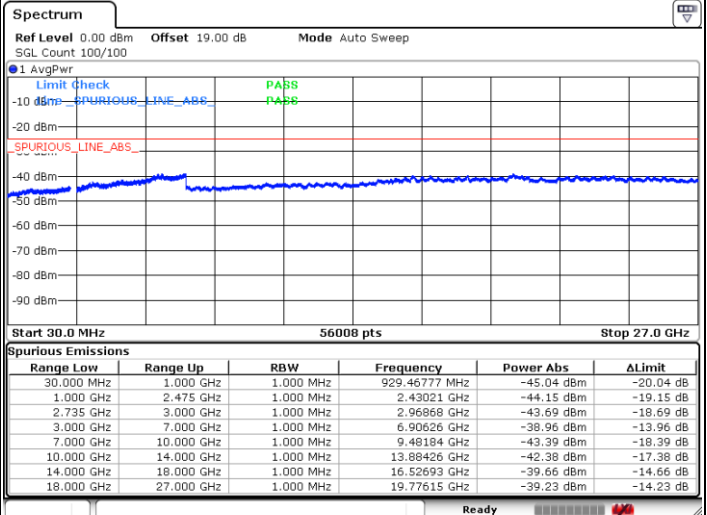

LTE Band 41C / 10MHz+20MHz

64QAM

Middle Channel / 1RB0 and 1RB99

Middle Channel / 1RB49 and 1RB0

Date: 28.JUN.2022 01:21:55

Date: 28.JUN.2022 01:29:22

Middle Channel / FullIRB

N/A

Date: 28.JUN.2022 01:20:25

LTE Band 41C / 10MHz+20MHz

64QAM

Highest Channel / 1RB0 and 1RB99

Highest Channel / 1RB49 and 1RB0

Date: 28.JUN.2022 01:35:23

Date: 28.JUN.2022 01:33:54

Highest Channel / FullIRB

N/A

Date: 28.JUN.2022 01:42:51

LTE Band 41C / 15MHz+10MHz

64QAM

Lowest Channel / 1RB0 and 1RB49

Lowest Channel / 1RB74 and 1RB0

Date: 27.JUN.2022 23:50:15

Date: 27.JUN.2022 23:42:49