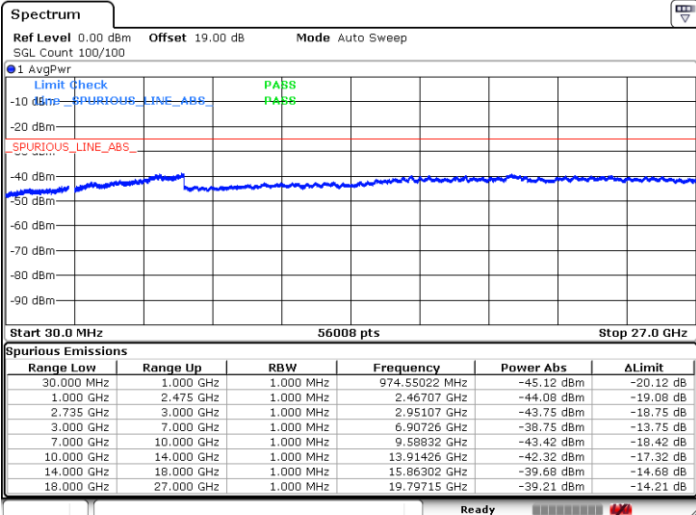

Date: 27.JUN.2022 22:40:28

Date: 27.JUN.2022 22:33:00

Lowest Channel / FullRB

N/A

Date: 27.JUN.2022 22:41:57

LTE Band 41C / 10MHz+15MHz

64QAM

MiddleChannel / 1RB0 and 1RB74

Middle Channel / 1RB49 and 1RB0

Date: 27.JUN.2022 22:50:57

Date: 27.JUN.2022 22:58:24

Middle Channel / FullIRB

N/A

Date: 27.JUN.2022 22:49:27

LTE Band 41C / 10MHz+15MHz

64QAM

Highest Channel / 1RB0 and 1RB74

Highest Channel / 1RB49 and 1RB0

Date: 27.JUN.2022 23:04:25

Date: 27.JUN.2022 23:02:56

Highest Channel / FullIRB

N/A

Date: 27.JUN.2022 23:11:53

LTE Band 41C / 10MHz+20MHz