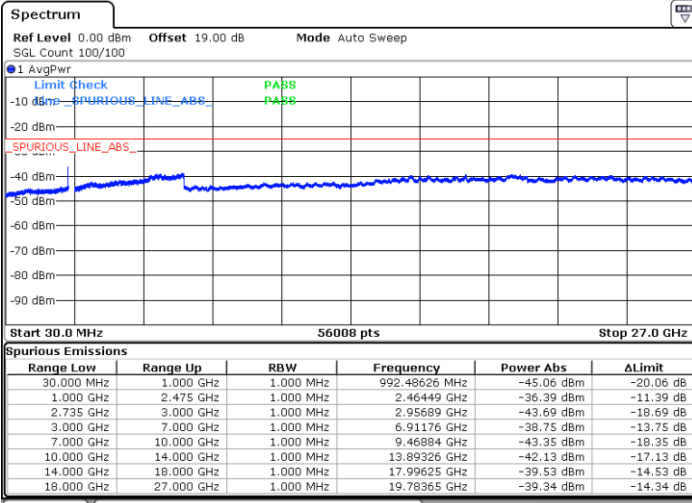

LTE Band 41C / 20MHz+10MHz

64QAM

Highest Channel / 1RB0 and 1RB49

Highest Channel / 1RB99 and 1RB0

Date: 28.JUN.2022 02:43:13

Date: 28.JUN.2022 02:41:44

Highest Channel / FullIRB

N/A

Date: 28.JUN.2022 02:50:41

LTE Band 41C / 20MHz+15MHz

64QAM

Lowest Channel / 1RB0 and 1RB74

Lowest Channel / 1RB99 and 1RB0

Date: 28.JUN.2022 05:43:52

Date: 28.JUN.2022 05:36:25

Lowest Channel / FullIRB

N/A

Date: 28.JUN.2022 05:45:22

LTE Band 41C / 20MHz+15MHz

64QAM

Middle Channel / 1RB0 and 1RB74

Middle Channel / 1RB99 and 1RB0

Date: 28.JUN.2022 05:54:21

Date: 28.JUN.2022 06:01:48