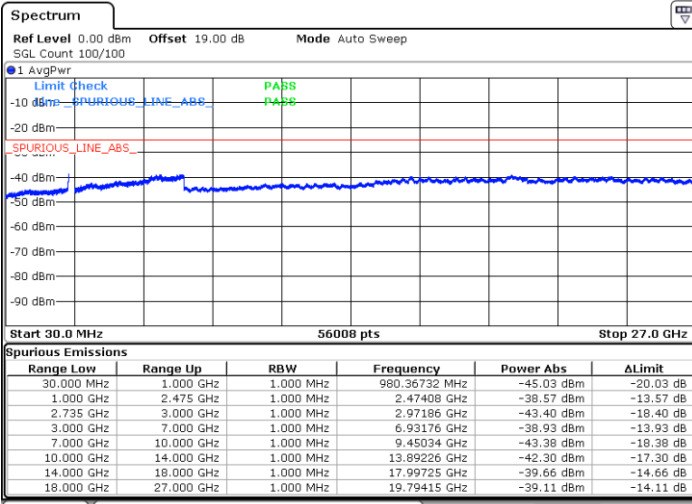

64QAM

Highest Channel / 1RB0 and 1RB74

Highest Channel / 1RB74 and 1RB0

Date: 28.JUN.2022 03:51:08

Date: 28.JUN.2022 03:49:39

Highest Channel / FullIRB

N/A

Date: 28.JUN.2022 03:58:35

LTE Band 41C / 15MHz+20MHz

64QAM

Lowest Channel / 1RB0 and 1RB99

Lowest Channel / 1RB74 and 1RB0

Date: 28.JUN.2022 04:35:26

Date: 28.JUN.2022 04:27:59

Lowest Channel / FullIRB

N/A

Date: 28.JUN.2022 04:36:56

LTE Band 41C / 15MHz+20MHz

64QAM

Middle Channel / 1RB0 and 1RB9

Middle Channel / 1RB74 and 1RB0

Date: 28.JUN.2022 04:45:55

Date: 28.JUN.2022 04:53:22

Middle Channel / FullIRB