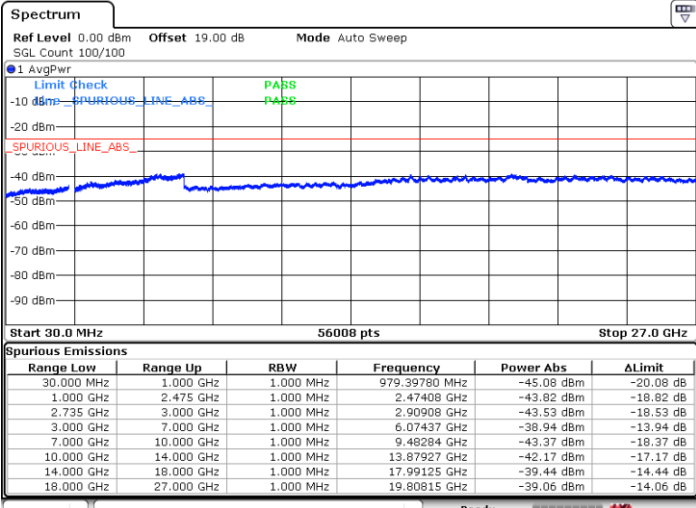

LTE Band 41C / 20MHz+10MHz

64QAM

Highest Channel / 1RB0 and 1RB49

Highest Channel / 1RB99 and 1RB0

Date: 28.JUN.2022 02:43:13

Date: 28.JUN.2022 02:41:44

Highest Channel / FullIRB

N/A

Date: 28.JUN.2022 02:50:41

LTE Band 41C / 20MHz+15MHz

64QAM

Lowest Channel / 1RB0 and 1RB74

Lowest Channel / 1RB99 and 1RB0

Date: 28.JUN.2022 05:43:52

Date: 28.JUN.2022 05:36:25

Lowest Channel / FullIRB

N/A

Date: 28.JUN.2022 05:45:22

LTE Band 41C / 20MHz+15MHz

64QAM

Middle Channel / 1RB0 and 1RB74

Middle Channel / 1RB99 and 1RB0

Date: 28.JUN.2022 05:54:21

Date: 28.JUN.2022 06:01:48