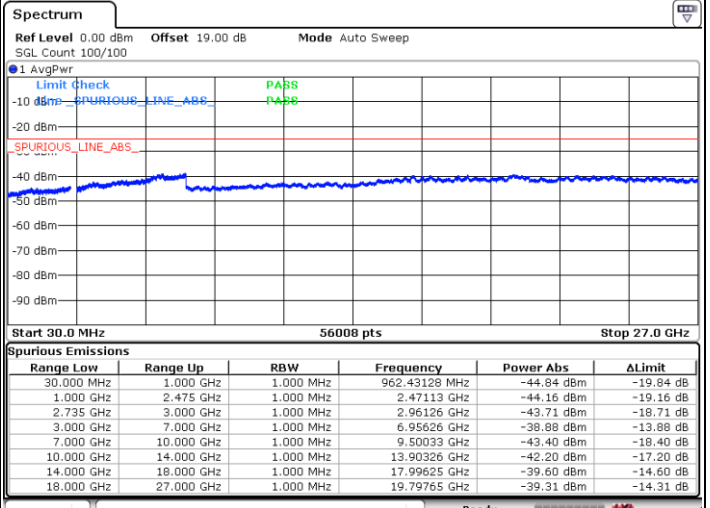

Highest Channel / 1RB99 and 1RB0

Date: 27.JUN.2022 21:54:55

Date: 27.JUN.2022 21:53:26

Highest Channel / FullIRB

N/A

Date: 27.JUN.2022 22:02:23

LTE Band 41C / 20MHz+10MHz

64QAM

Lowest Channel / 1RB0 and 1RB49

Lowest Channel / 1RB99 and 1RB0

Date: 28.JUN.2022 02:19:15

Date: 28.JUN.2022 02:11:47

Lowest Channel / FullRB

N/A

Date: 28.JUN.2022 02:20:44

LTE Band 41C / 20MHz+10MHz

64QAM

Middle Channel / 1RB0 and 1RB49

Middle Channel / 1RB99 and 1RB0

Date: 28 JUN.2022 02:29:44

Date: 28 JUN.2022 02:37:12

Middle Channel / FullIRB

N/A

Date: 28 JUN.2022 02:28:15

LTE Band 41C / 20MHz+10MHz

64QAM

Highest Channel / 1RB0 and 1RB49

Highest Channel / 1RB99 and 1RB0

Date: 28.JUN.2022 02:43:13

Date: 28.JUN.2022 02:41:44

Highest Channel / FullIRB

N/A