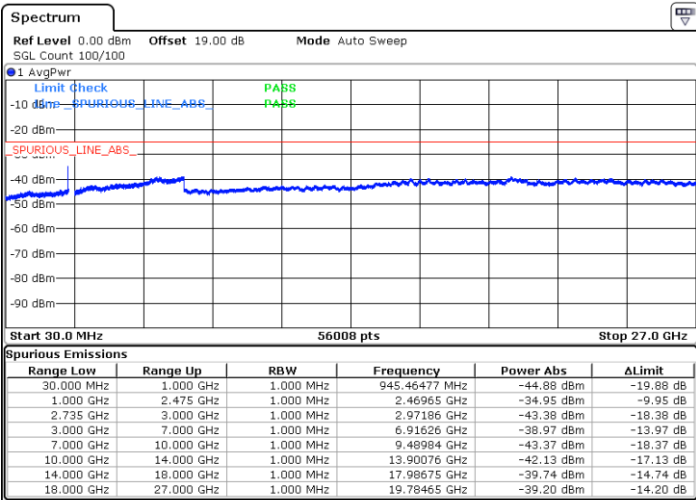

Date: 27.JUN.2022 21:41:27

Date: 27.JUN.2022 21:48:54

Middle Channel / FullIRB

N/A

Date: 27.JUN.2022 21:39:58

LTE Band 41C / 20MHz+5MHz

64QAM

Highest Channel / 1RB0 and 1RB24

Highest Channel / 1RB99 and 1RB0

Date: 27.JUN.2022 21:54:55

Date: 27.JUN.2022 21:53:26

Highest Channel / FullIRB

N/A

Date: 27.JUN.2022 22:02:23

LTE Band 41C / 20MHz+10MHz

64QAM

Lowest Channel / 1RB0 and 1RB49

Lowest Channel / 1RB99 and 1RB0

Date: 28.JUN.2022 02:19:15

Date: 28.JUN.2022 02:11:47

Lowest Channel / FullRB

N/A

Date: 28.JUN.2022 02:20:44

LTE Band 41C / 20MHz+10MHz