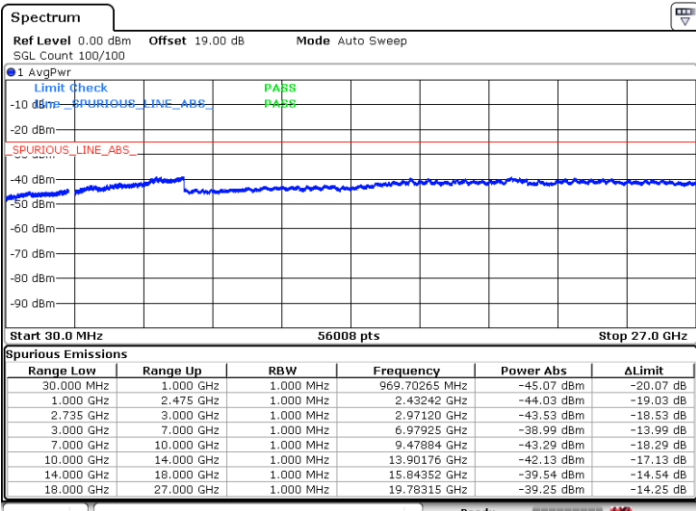

Date: 28.JUN.2022 00:15:47

Date: 28.JUN.2022 00:14:17

Highest Channel / FullIRB

N/A

Date: 28.JUN.2022 00:23:14

LTE Band 41C / 15MHz+15MHz

64QAM

Lowest Channel / 1RB0 and 1RB74

Lowest Channel / 1RB74 and 1RB0

Date: 28.JUN.2022 03:27:09

Date: 28.JUN.2022 03:19:42

Lowest Channel / FullIRB

N/A

Date: 28.JUN.2022 03:28:39

LTE Band 41C / 15MHz+15MHz

64QAM

Middle Channel / 1RB0 and 1RB74

Middle Channel / 1RB74 and 1RB0

Date: 28.JUN.2022 03:37:39

Date: 28.JUN.2022 03:45:07

Middle Channel / FullIRB

N/A

Date: 28.JUN.2022 03:36:10

LTE Band 41C / 15MHz+15MHz