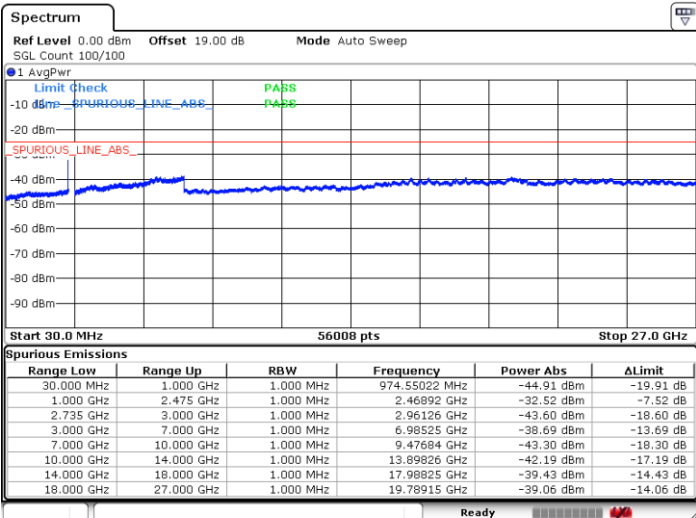

Date: 28.JUN.2022 00:09:46

Middle Channel / FullIRB

N/A

Date: 28.JUN.2022 00:00:49

LTE Band 41C / 15MHz+10MHz

64QAM

Highest Channel / 1RB0 and 1RB49

Highest Channel / 1RB74 and 1RB0

Date: 28.JUN.2022 00:15:47

Date: 28.JUN.2022 00:14:17

Highest Channel / FullIRB

N/A

Date: 28.JUN.2022 00:23:14

LTE Band 41C / 15MHz+15MHz

64QAM

Lowest Channel / 1RB0 and 1RB74

Lowest Channel / 1RB74 and 1RB0

Date: 28.JUN.2022 03:27:09

Date: 28.JUN.2022 03:19:42

Lowest Channel / FullIRB

N/A

Date: 28.JUN.2022 03:28:39

LTE Band 41C / 15MHz+15MHz

64QAM