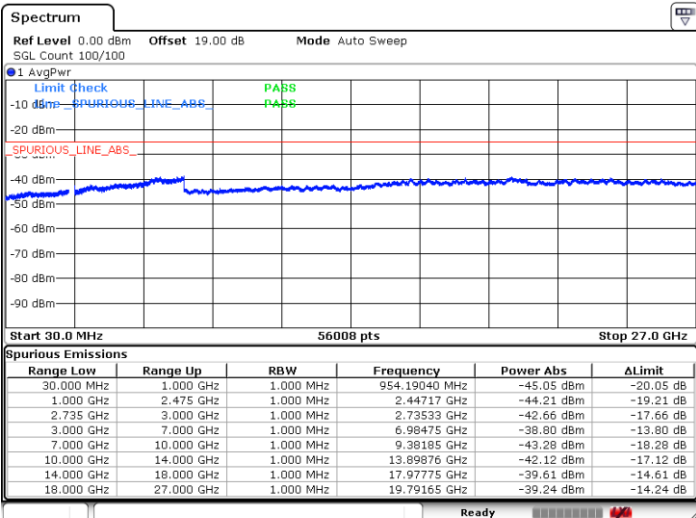

Lowest Channel / FullIRB

N/A

Date: 27.JUN.2022 23:51:45

LTE Band 41C / 15MHz+10MHz

64QAM

Middle Channel / 1RB0 and 1RB49

Middle Channel / 1RB74 and 1RB0

Date: 28.JUN.2022 00:02:18

Date: 28.JUN.2022 00:09:46

Middle Channel / FullIRB

N/A

Date: 28.JUN.2022 00:00:49

LTE Band 41C / 15MHz+10MHz

64QAM

Highest Channel / 1RB0 and 1RB49

Highest Channel / 1RB74 and 1RB0

Date: 28.JUN.2022 00:15:47

Date: 28.JUN.2022 00:14:17

Highest Channel / FullIRB

N/A

Date: 28.JUN.2022 00:23:14

LTE Band 41C / 15MHz+15MHz

64QAM

Lowest Channel / 1RB0 and 1RB74

Lowest Channel / 1RB74 and 1RB0

Date: 28.JUN.2022 03:27:09

Date: 28.JUN.2022 03:19:42

Lowest Channel / FullIRB

N/A

Date: 28.JUN.2022 03:28:39

LTE Band 41C / 15MHz+15MHz

64QAM