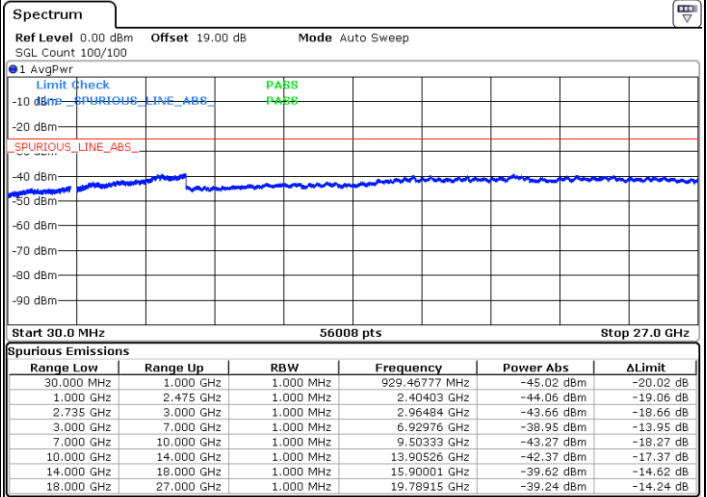

N/A

Date: 28.JUN.2022 04:44:26

LTE Band 41C / 15MHz+20MHz

64QAM

Highest Channel / 1RB0 and 1RB99

Highest Channel / 1RB74 and 1RB0

Date: 28.JUN.2022 04:59:23

Date: 28.JUN.2022 04:57:54

Highest Channel / FullIRB

N/A

Date: 28.JUN.2022 05:06:51

LTE Band 41C / 20MHz+5MHz

64QAM

Lowest Channel / 1RB0 and 1RB24

Lowest Channel / 1RB99 and 1RB0

Date: 27.JUN.2022 21:30:58

Date: 27.JUN.2022 21:23:30

Lowest Channel / FullRB

N/A

Date: 27.JUN.2022 21:32:27

LTE Band 41C / 20MHz+5MHz

64QAM

Middle Channel / 1RB0 and 1RB24

Middle Channel / 1RB99 and 1RB0

Date: 27.JUN.2022 21:41:27

Date: 27.JUN.2022 21:48:54

Middle Channel / FullIRB

N/A

Date: 27.JUN.2022 21:39:58

LTE Band 41C / 20MHz+5MHz

64QAM

Highest Channel / 1RB0 and 1RB24