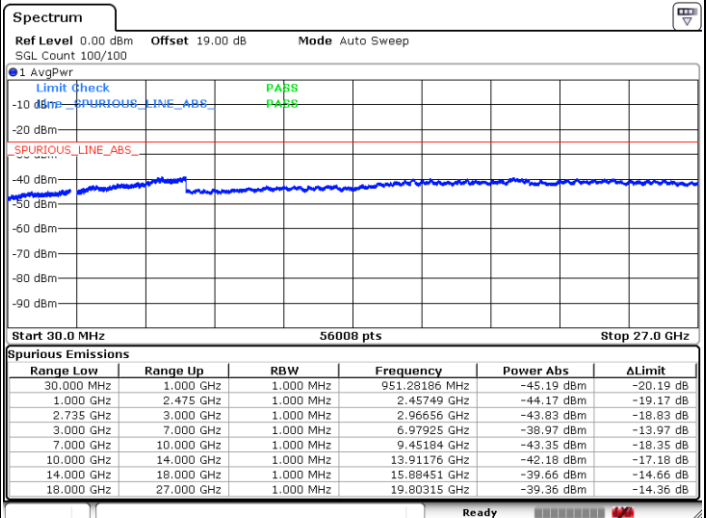

Middle Channel / FullRB

N/A

Date: 27.JUN.2022 20:31:40

LTE Band 41C / 5MHz+20MHz

64QAM

Highest Channel / 1RB0 and 1RB99

Highest Channel / 1RB24 and 1RB0

Date: 27.JUN.2022 20:46:38

Date: 27.JUN.2022 20:45:09

Highest Channel / FullIRB

N/A

Date: 27.JUN.2022 20:54:06

LTE Band 41C / 10MHz+15MHz

64QAM

Lowest Channel / 1RB0 and 1RB74

Lowest Channel / 1RB49 and 1RB0

Date: 27.JUN.2022 22:40:28

Date: 27.JUN.2022 22:33:00

Lowest Channel / FullRB

N/A

Date: 27.JUN.2022 22:41:57

LTE Band 41C / 10MHz+15MHz

64QAM

MiddleChannel / 1RB0 and 1RB74