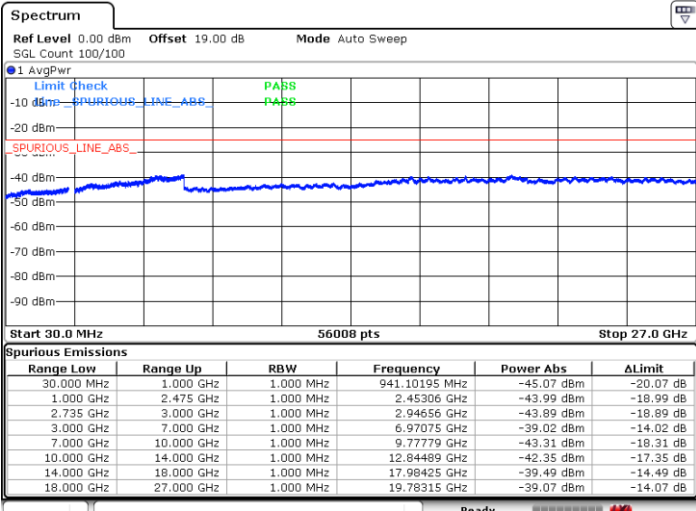

N/A

Date: 28.JUN.2022 01:42:51

LTE Band 41C / 15MHz+10MHz

64QAM

Lowest Channel / 1RB0 and 1RB49

Lowest Channel / 1RB74 and 1RB0

Date: 27.JUN.2022 23:50:15

Date: 27.JUN.2022 23:42:49

Lowest Channel / FullIRB

N/A

Date: 27.JUN.2022 23:51:45

LTE Band 41C / 15MHz+10MHz

64QAM

Middle Channel / 1RB0 and 1RB49

Middle Channel / 1RB74 and 1RB0

Date: 28.JUN.2022 00:02:18

Date: 28.JUN.2022 00:09:46

Middle Channel / FullIRB

N/A

Date: 28.JUN.2022 00:00:49

LTE Band 41C / 15MHz+10MHz

64QAM

Highest Channel / 1RB0 and 1RB49

Highest Channel / 1RB74 and 1RB0

Date: 28.JUN.2022 00:15:47

Date: 28.JUN.2022 00:14:17

Highest Channel / FullIRB

N/A

Date: 28.JUN.2022 00:23:14

LTE Band 41C / 15MHz+15MHz

64QAM

Lowest Channel / 1RB0 and 1RB74