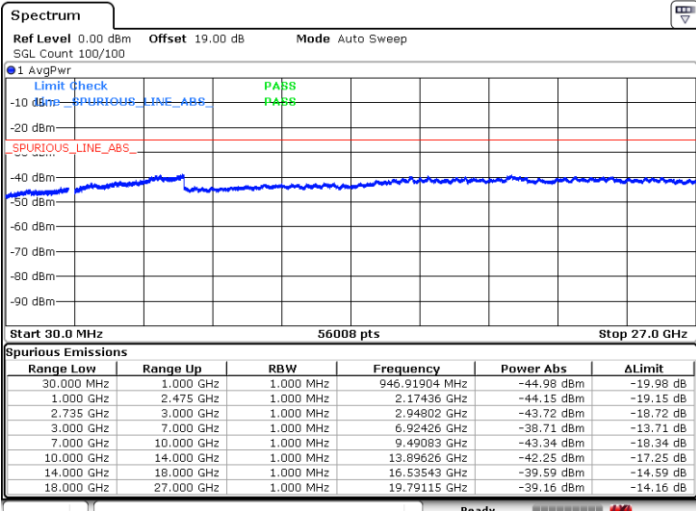

Date: 27.JUN.2022 22:40:28

Date: 27.JUN.2022 22:33:00

Lowest Channel / FullRB

N/A

Date: 27.JUN.2022 22:41:57

LTE Band 41C / 10MHz+15MHz

64QAM

MiddleChannel / 1RB0 and 1RB74

Middle Channel / 1RB49 and 1RB0

Date: 27.JUN.2022 22:50:57

Date: 27.JUN.2022 22:58:24

Middle Channel / FullIRB

N/A

Date: 27.JUN.2022 22:49:27

LTE Band 41C / 10MHz+15MHz

64QAM

Highest Channel / 1RB0 and 1RB74

Highest Channel / 1RB49 and 1RB0

Date: 27.JUN.2022 23:04:25

Date: 27.JUN.2022 23:02:56

Highest Channel / FullIRB

N/A

Date: 27.JUN.2022 23:11:53

LTE Band 41C / 10MHz+20MHz