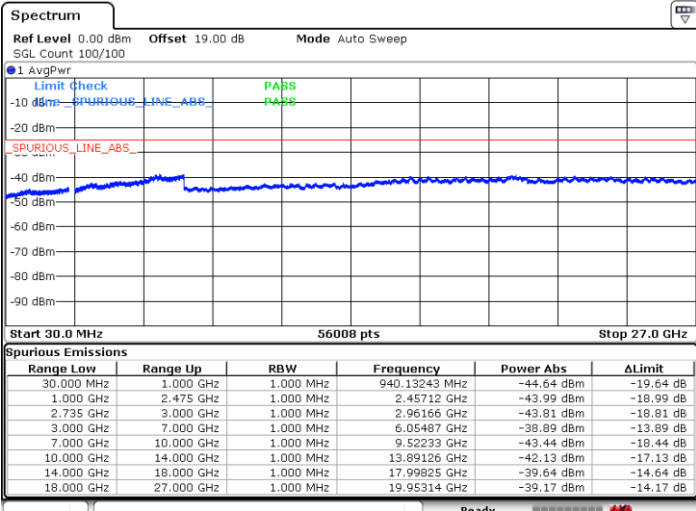

Lowest Channel / 1RB0 and 1RB49

Lowest Channel / 1RB99 and 1RB0

Date: 28.JUN.2022 02:19:15

Date: 28.JUN.2022 02:11:47

Lowest Channel / FullRB

N/A

Date: 28.JUN.2022 02:20:44

LTE Band 41C / 20MHz+10MHz

LTE Band 41C / 20MHz+10MHz

64QAM

Highest Channel / 1RB0 and 1RB49

Highest Channel / 1RB99 and 1RB0

Date: 28.JUN.2022 02:43:13

Date: 28.JUN.2022 02:41:44

Highest Channel / FullIRB

N/A

Date: 28.JUN.2022 02:50:41

LTE Band 41C / 20MHz+15MHz

64QAM

Lowest Channel / 1RB0 and 1RB74

Lowest Channel / 1RB99 and 1RB0

Date: 28.JUN.2022 05:43:52

Date: 28.JUN.2022 05:36:25

Lowest Channel / FullIRB