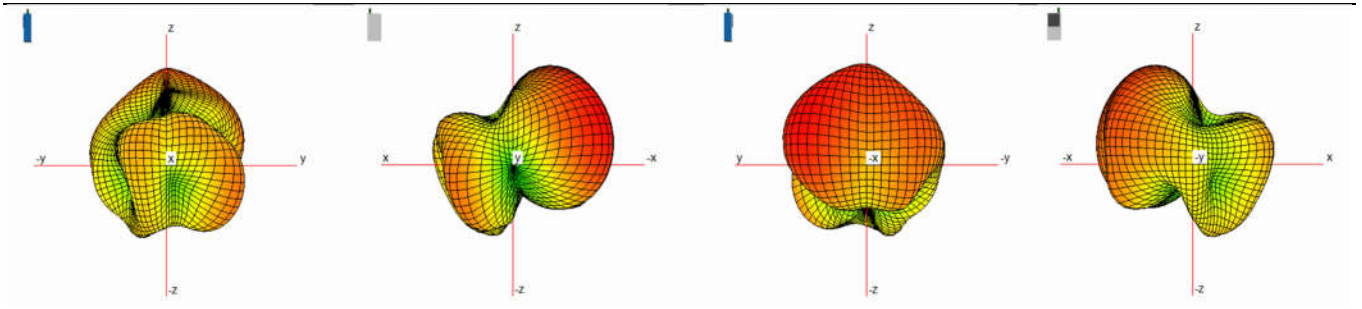

ANT5-WIFI 5300MHz