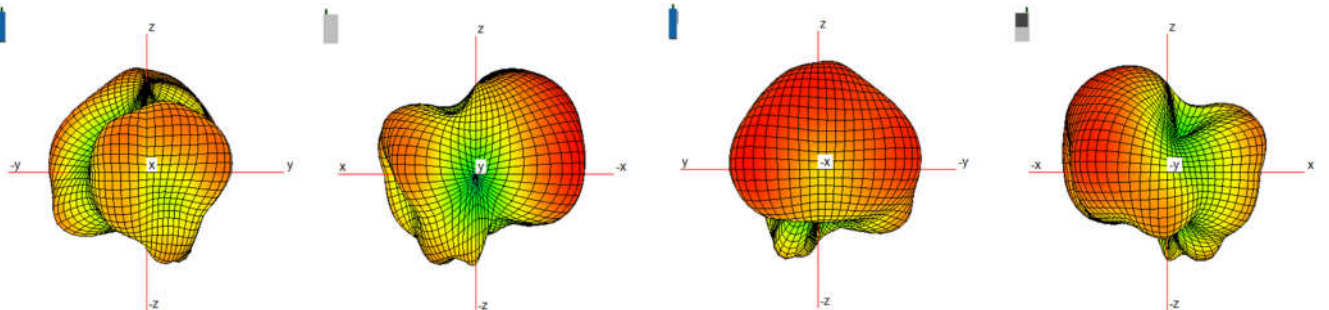

ANT5-WIFI 5150MHz