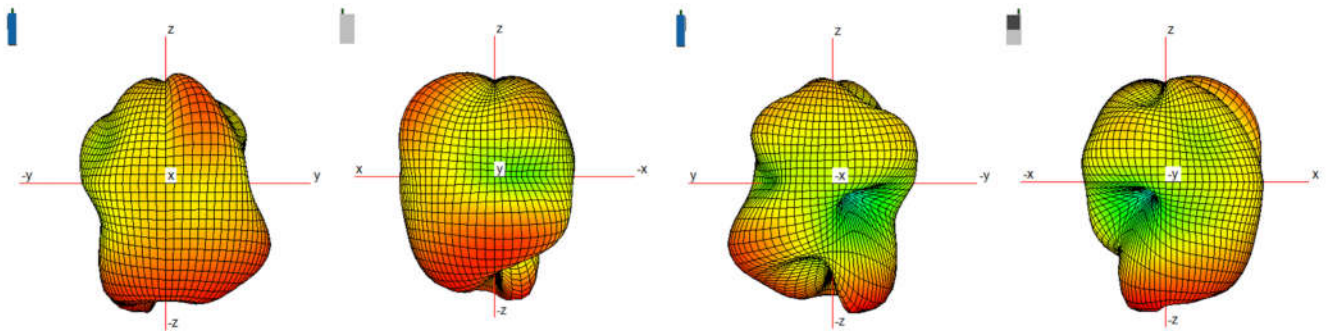

Peak Gain

ANT3

Antenna model name: Insert molding metal

Antenna type: LOOP

ANT5

Antenna model name: Insert molding metal

Antenna type: PIFA

BT/WLAN Peak Gain (dBi)			
2400~2483.5MHz	-5.7	5470~5725MHz	-5.5
5150~5250MHz	-5	5725~5850MHz	-6
5250~5350MHz	-5.5		

Directional Pattern

ANT3- WiFi 2.4G