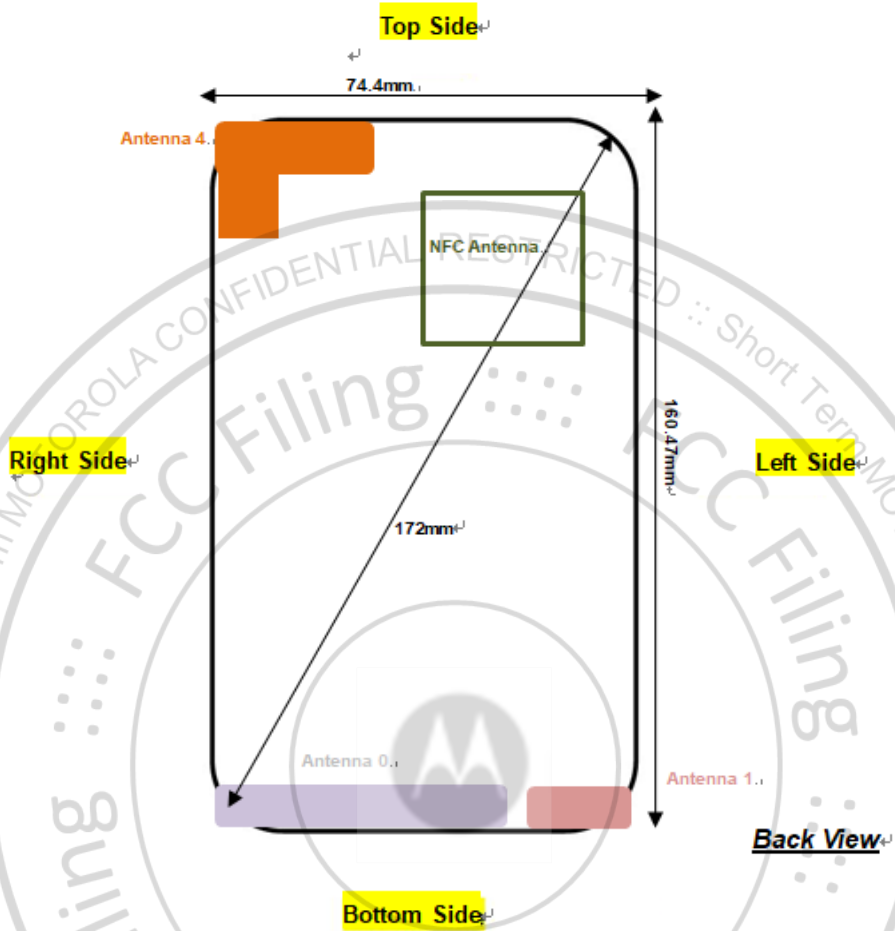

Body-worn Exposure Condition

Front, Test Separation 5 mm

Back, Test Separation 5 mm

Front with headset, Test Separation 5 mm

Back with headset, Test Separation 5 mm

Sensor Off

Front, Test Separation 13 mm

Back, Test Separation 18 mm

Product Specific 10g SAR

Front, Test Separation 0 mm

Back, Test Separation 0 mm

Left Side, Test Separation 0 mm

Right Side, Test Separation 0 mm

Top Side, Test Separation 0 mm

Bottom Side, Test Separation 0 mm

Sensor off

Front, Test Separation 6 mm

Back, Test Separation 11 mm

Front, Test Separation 5 mm

Back, Test Separation 9 mm

Left Side, Test Separation 3 mm

Bottom Side, Test Separation 9 mm

### Antenna Location

Antenna	Support Band
Antenna 0	GSM: 850/1900 <TX/RX> WCDMA: B2/B4/B5 <TX/RX> LTE: B2/4/5/12/13/26/66 <TX/RX>
Antenna 1	LTE: B7/38/41 <TX/RX>
Antenna 4	Bluetooth <TX/RX> WIFI 2.4G <TX/RX> WIFI 5G<TX/RX>
NFC Antenna	NFC<TX/RX>