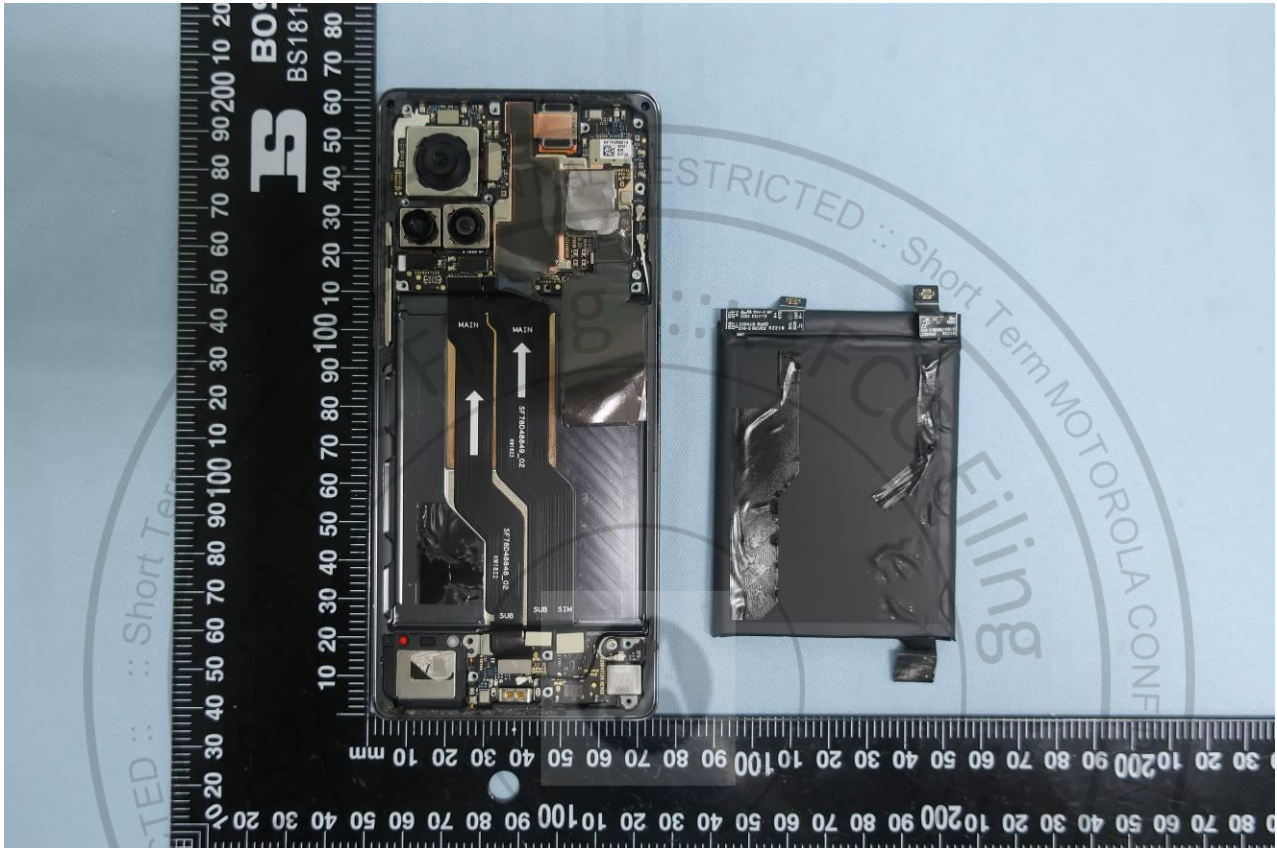

3. Internal Photograph of EUT

Brand Name: Motorola / Model Name: XT2241-2

Brand Name: Motorola / Model Name: XT2241-2

Brand Name: Motorola / Model Name: XT2241-2

Brand Name: Motorola / Model Name: XT2241-2

Brand Name: Motorola / Model Name: XT2241-2

Brand Name: Motorola / Model Name: XT2241-2

Brand Name: Motorola / Model Name: XT2241-2

Brand Name: Motorola / Model Name: XT2241-2

Brand Name: Motorola / Model Name: XT2241-2