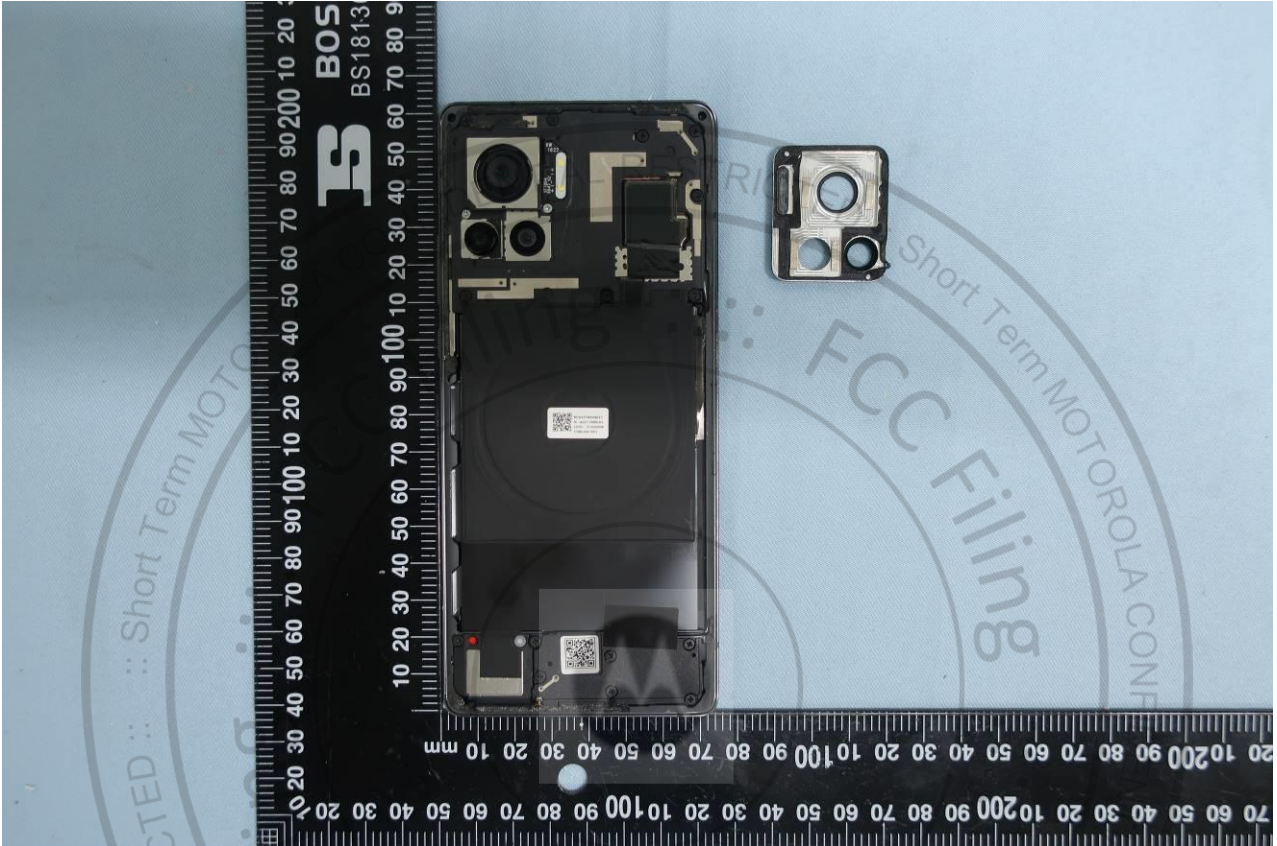

3. Internal Photograph of EUT

Brand Name: Motorola / Model Name: XT2241-2

Brand Name: Motorola / Model Name: XT2241-2

Brand Name: Motorola / Model Name: XT2241-2

Brand Name: Motorola / Model Name: XT2241-2

Brand Name: Motorola / Model Name: XT2241-2

Brand Name: Motorola / Model Name: XT2241-2

Brand Name: Motorola / Model Name: XT2241-2

Brand Name: Motorola / Model Name: XT2241-2

Brand Name: Motorola / Model Name: XT2241-2