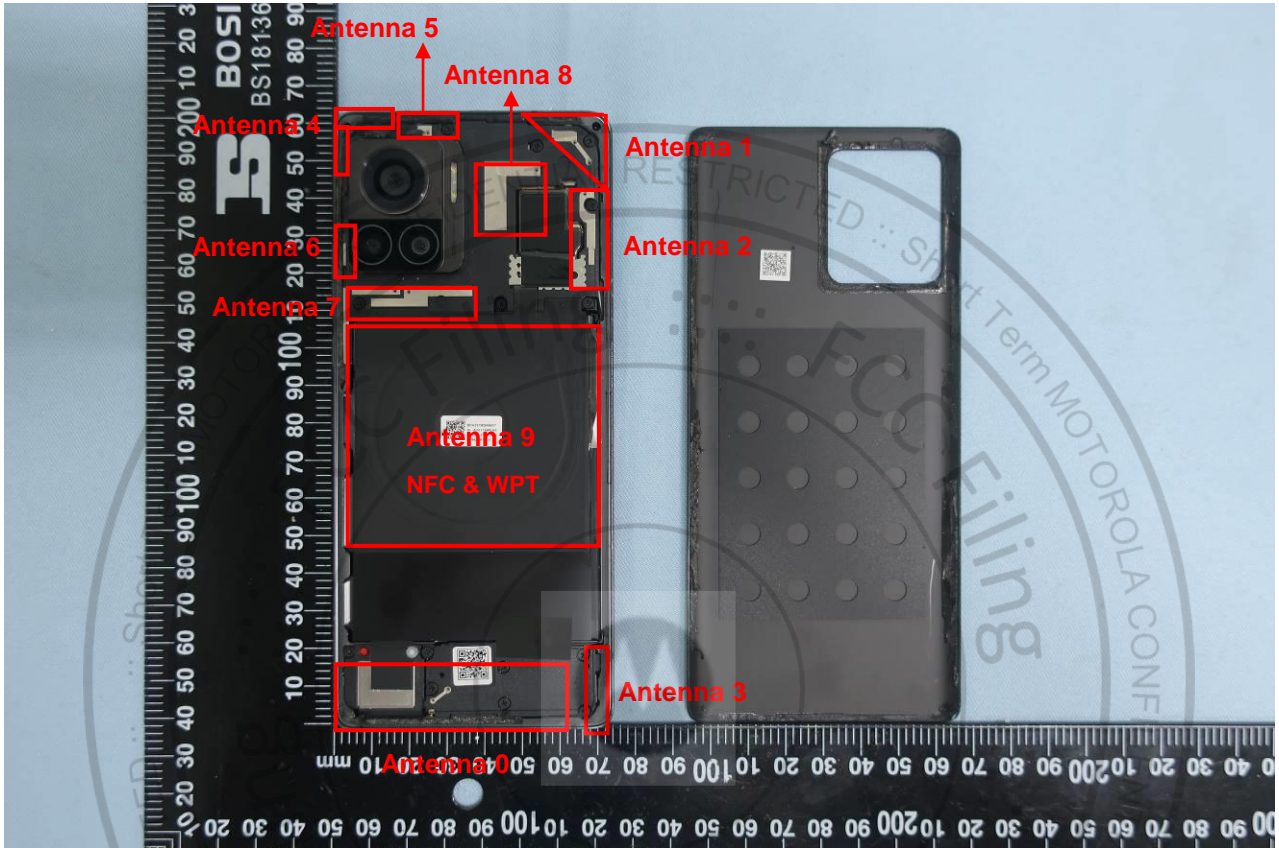

3. Internal Photograph of EUT

Brand Name: Motorola / Model Name: XT2241-2

Brand Name: Motorola / Model Name: XT2241-2

Brand Name: Motorola / Model Name: XT2241-2

Brand Name: Motorola / Model Name: XT2241-2