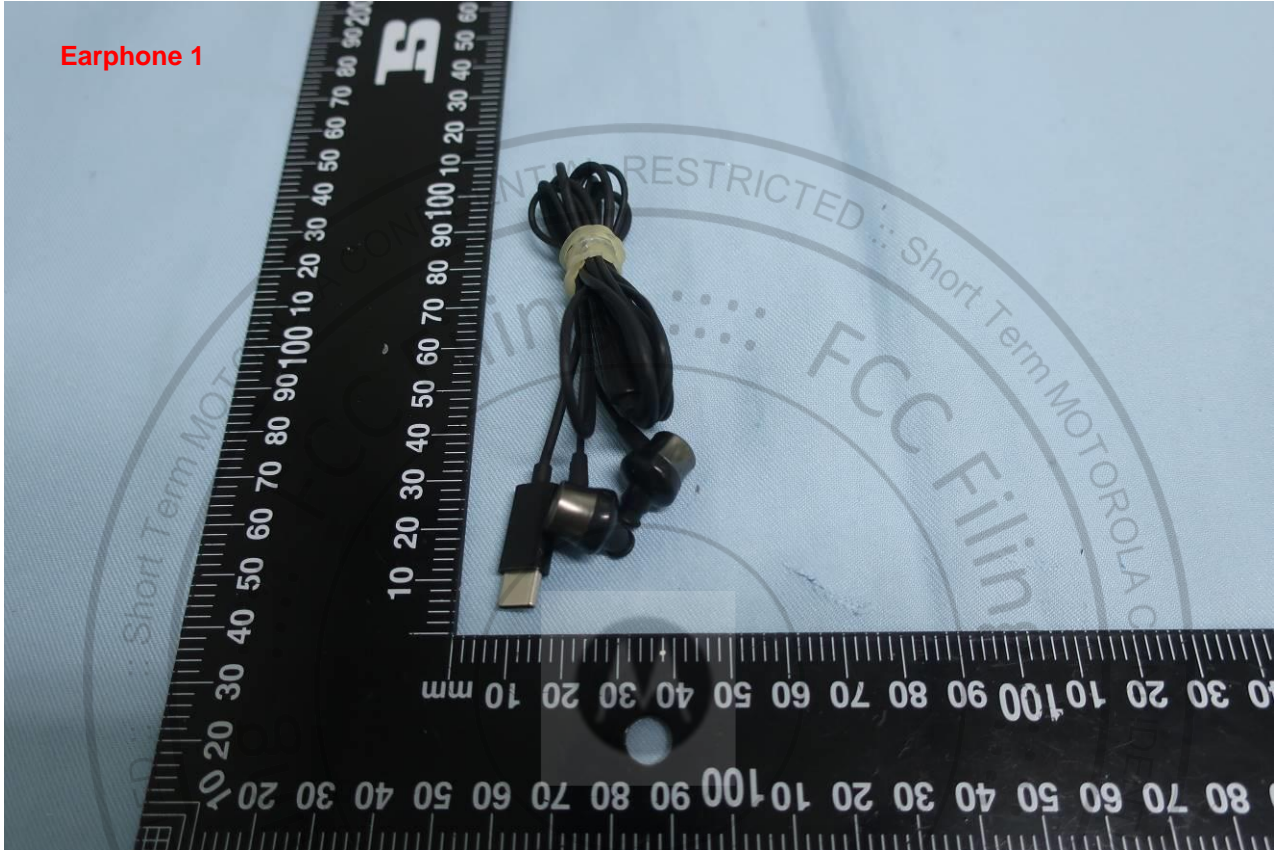

Brand Name: Motorola / Model Name: XT2241-2