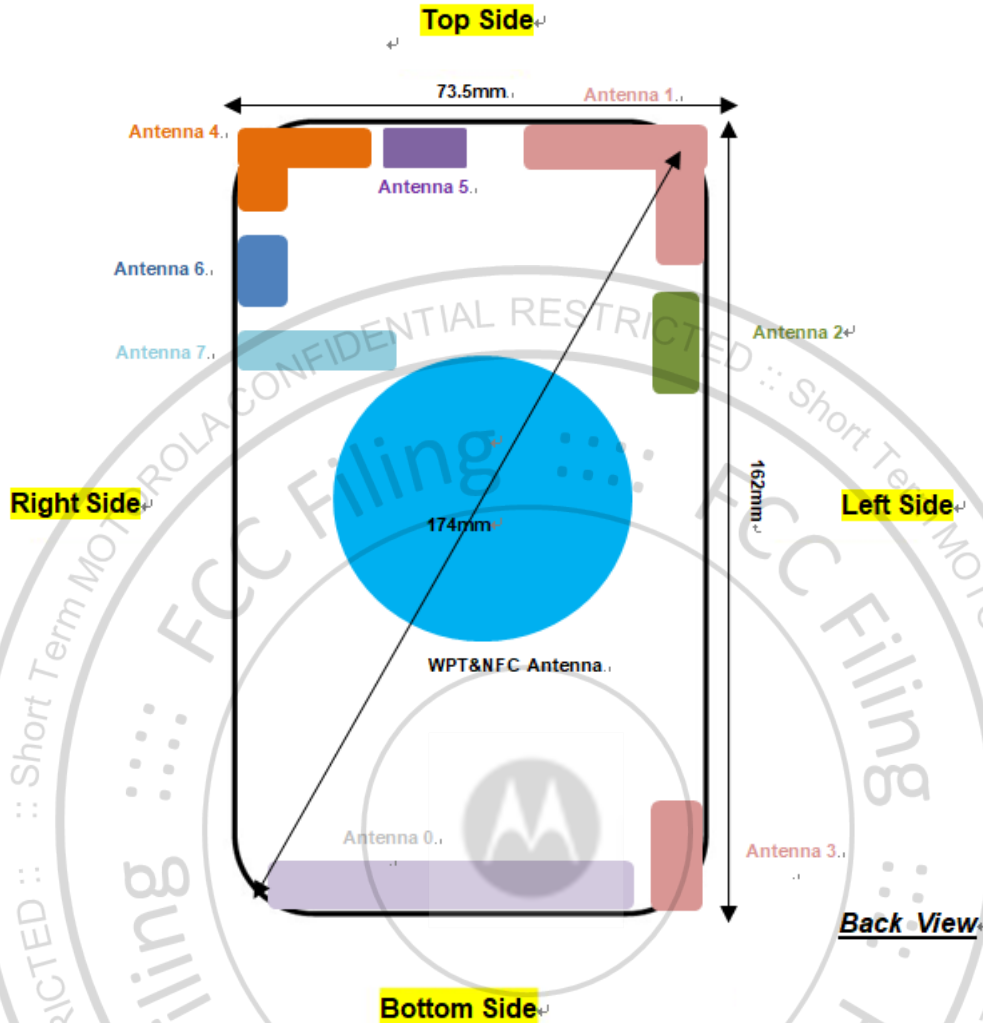

Body-worn Exposure Condition

Front, Test Separation 5 mm

Back, Test Separation 5 mm

Product Specific 10g SAR

Front, Test Separation 0 mm

Back, Test Separation 0 mm

Right Side, Test Separation 0 mm

Left Side, Test Separation 0 mm

Bottom Side, Test Separation 0 mm

Top Side, Test Separation 0 mm

**Appendix D. PD Test Setup Photos**

**Right Side, Test Separation 2 mm**

**Right Side, Test Separation 10 mm**

**Right Side, Test Separation 8.59 mm**

### Antenna Location

Antenna	Support Band
Antenna 0	GSM: 850/1900<TX/RX> UMTS: B2/4/5 <TX/RX> LTE: B2/4/5/7/12/13/17/25/26/66/38/41<TX/RX> NR: n2/n5/n7/n66/n41<TX/RX>
Antenna 1	GSM: 850/1900<TX/RX> UMTS: B2/4/5 <TX/RX> LTE: B2/4/5/7/12/13/17/25/26/66/38/41<TX/RX> NR: n2/n5/n7/n66/n41<TX/RX>
Antenna 2	LTE: B42/43/48<TX/RX> 5G NR: n77/n78<TX/RX> WLAN 5GHz/6GHz<TX/RX>
Antenna 3	5G NR: n41/n77/n78<TX/RX>
Antenna 4	5G NR: n41<TX/RX> WLAN 2.4GHz<TX/RX> Bluetooth<TX/RX>
Antenna 5	5G NR: n77/n78<TX/RX>
Antenna 6	WLAN 2.4GHz<TX/RX> Bluetooth<TX/RX> WLAN 5GHz/6GHz<TX/RX>
Antenna 7	5G NR: n77/n78<TX/RX>
WPT&NFC Antenna	WPT&NFC<TX/RX>