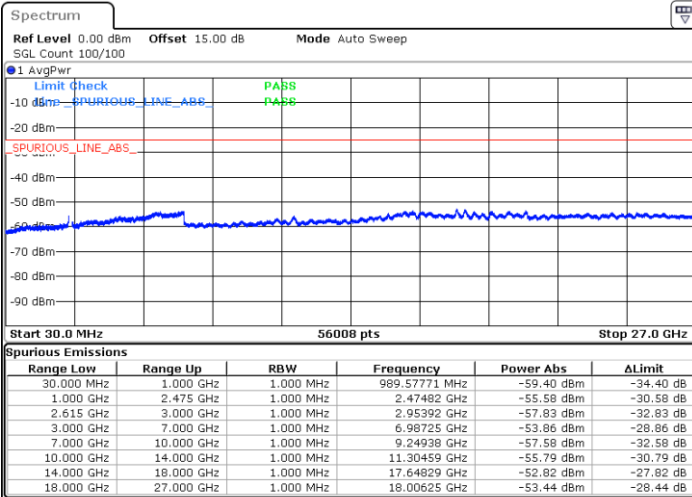

Highest Channel / 1RB0 and 1RB74

Highest Channel / 1RB74 and 1RB0

Date: 1 JUN.2022 08:16:14

Date: 1 JUN.2022 08:14:42

Highest Channel / FullIRB

N/A

Date: 1 JUN.2022 08:23:55

LTE Band 7C / 15MHz+20MHz

64QAM

Lowest Channel / 1RB0 and 1RB99

Lowest Channel / 1RB74 and 1RB0

Date: 1 JUN.2022 08:50:17

Date: 1 JUN.2022 08:42:38

Lowest Channel / FullIRB

N/A

Date: 1 JUN.2022 08:51:51

LTE Band 7C / 15MHz+20MHz

64QAM

Middle Channel / 1RB0 and 1RB9

Middle Channel / 1RB74 and 1RB0

Date: 1 JUN.2022 09:04:16

Date: 1 JUN.2022 09:11:57

Middle Channel / FullRB

N/A

Date: 1 JUN.2022 09:02:43

LTE Band 7C / 15MHz+20MHz

64QAM

Highest Channel / 1RB0 and 1RB99

Highest Channel / 1RB74 and 1RB0

Date: 1 JUN.2022 09:35:17

Date: 1 JUN.2022 09:33:45

Highest Channel / FullIRB