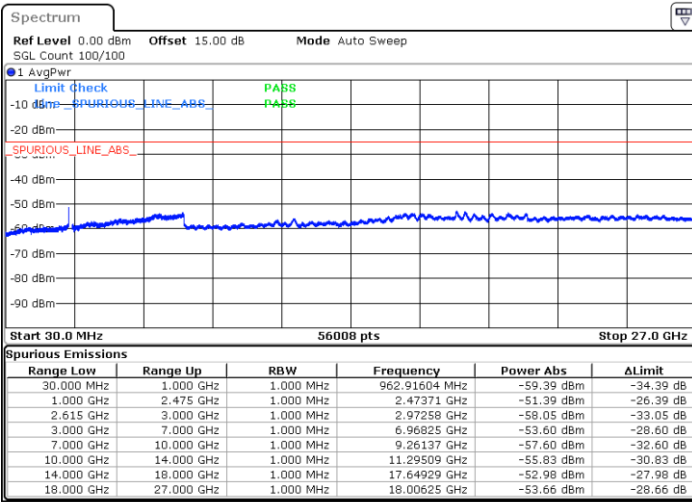

Date: 1 JUN.2022 23:58:09

Date: 2 JUN.2022 00:02:46

Middle Channel / FullRB

N/A

Date: 1 JUN.2022 23:53:32

LTE Band 7C / 20MHz+20MHz

16QAM

Highest Channel / 1RB0 and 1RB99

Highest Channel / 1RB99 and 1RB0

Date: 2 JUN.2022 00:30:50

Date: 2 JUN.2022 00:26:10

Highest Channel / FullIRB

N/A

Date: 2 JUN.2022 00:35:27

LTE Band 7C / 10MHz+20MHz

64QAM

Lowest Channel / 1RB0 and 1RB99

Lowest Channel / 1RB49 and 1RB0

Date: 1 JUN.2022 04:53:01

Date: 1 JUN.2022 04:45:19

Lowest Channel / FullRB

N/A

Date: 1 JUN.2022 04:54:34

LTE Band 7C / 10MHz+20MHz