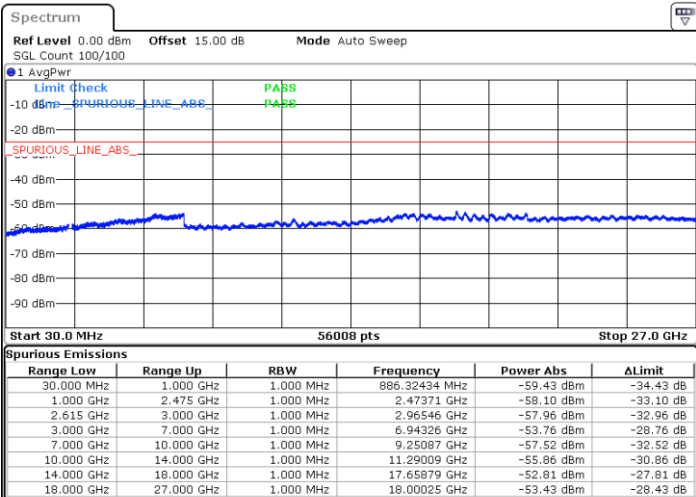

N/A

Date: 1 JUN.2022 09:42:57

LTE Band 7C / 20MHz+10MHz

64QAM

Lowest Channel / 1RB0 and 1RB49

Lowest Channel / 1RB99 and 1RB0

Date: 1 JUN.2022 06:12:05

Date: 1 JUN.2022 06:04:24

Lowest Channel / FullRB

N/A

Date: 1 JUN.2022 06:13:38

LTE Band 7C / 20MHz+10MHz

64QAM

Middle Channel / 1RB0 and 1RB49

Middle Channel / 1RB99 and 1RB0

Date: 1 JUN 2022 06:26:06

Date: 1 JUN 2022 06:33:46

Middle Channel / FullRB

N/A

Date: 1 JUN 2022 06:24:33

LTE Band 7C / 20MHz+10MHz

64QAM

Highest Channel / 1RB0 and 1RB49

Highest Channel / 1RB99 and 1RB0

Date: 1 JUN.2022 06:57:04

Date: 1 JUN.2022 06:55:32

Highest Channel / FullIRB

N/A

Date: 1 JUN.2022 07:04:45

LTE Band 7C / 20MHz+15MHz

64QAM

Lowest Channel / 1RB0 and 1RB74