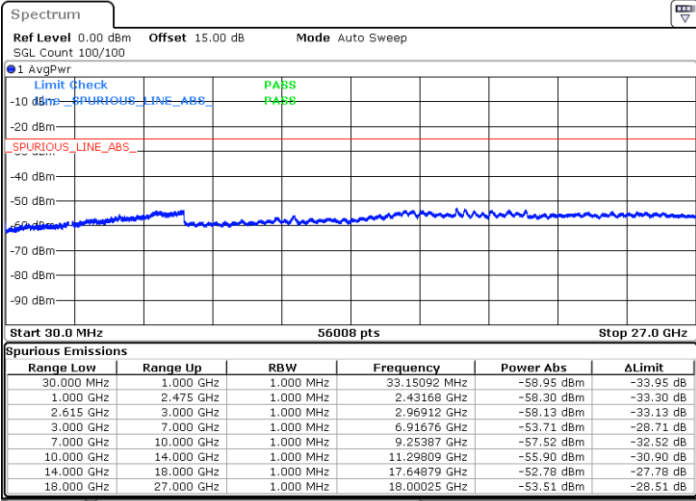

LTE Band 7C / 20MHz+15MHz

16QAM

Lowest Channel / 1RB0 and 1RB74

Lowest Channel / 1RB99 and 1RB0

Date: 1 JUN.2022 10:07:51

Date: 1 JUN.2022 10:03:15

Lowest Channel / FullRB

N/A

Date: 1 JUN.2022 10:12:28

LTE Band 7C / 20MHz+15MHz

16QAM

MiddleChannel / 1RB0 and 1RB74

Middle Channel / 1RB99 and 1RB0

Date: 1 JUN.2022 10:24:57

Date: 1 JUN.2022 10:29:33

Middle Channel / FullIRB

N/A

Date: 1 JUN.2022 10:20:20

LTE Band 7C / 20MHz+15MHz

16QAM

Highest Channel / 1RB0 and 1RB74

Highest Channel / 1RB99 and 1RB0

Date: 1 JUN.2022 10:55:57

Date: 1 JUN.2022 10:51:21

Highest Channel / FullIRB

N/A

Date: 1 JUN.2022 11:00:33

LTE Band 7C / 20MHz+20MHz

16QAM

Lowest Channel / 1RB0 and 1RB99

Lowest Channel / 1RB99 and 1RB0

Date: 1 JUN, 2022 23:41:03