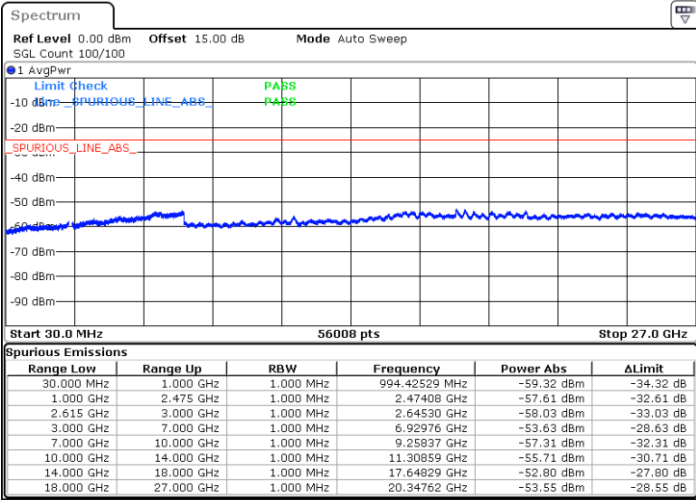

Date: 1 JUN.2022 06:57:04

Date: 1 JUN.2022 06:55:32

Highest Channel / FullIRB

N/A

Date: 1 JUN.2022 07:04:45

LTE Band 7C / 20MHz+15MHz

64QAM

Lowest Channel / 1RB0 and 1RB74

Lowest Channel / 1RB99 and 1RB0

Date: 1 JUN.2022 10:09:23

Date: 1 JUN.2022 10:01:43

Lowest Channel / FullIRB

N/A

Date: 1 JUN.2022 10:10:56

LTE Band 7C / 20MHz+15MHz

64QAM

MiddleChannel / 1RB0 and 1RB74

Middle Channel / 1RB99 and 1RB0

Date: 1 JUN.2022 10:23:25

Date: 1 JUN.2022 10:31:05

Middle Channel / FullRB

N/A

Date: 1 JUN.2022 10:21:52

LTE Band 7C / 20MHz+15MHz

64QAM

Highest Channel / 1RB0 and 1RB74

Highest Channel / 1RB99 and 1RB0

Date: 1 JUN.2022 10:54:25

Date: 1 JUN.2022 10:52:53

Highest Channel / FullIRB

N/A

Date: 1 JUN.2022 11:02:06