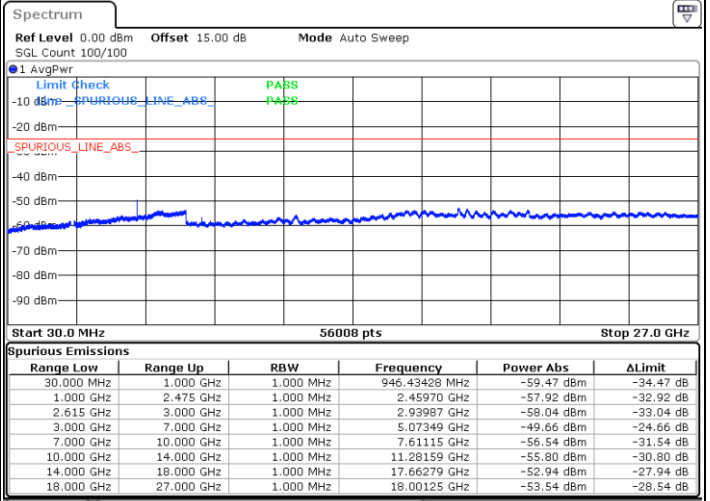

LTE Band 7C / 20MHz+15MHz

16QAM

Lowest Channel / 1RB0 and 1RB74

Lowest Channel / 1RB99 and 1RB0

Date: 1 JUN.2022 10:07:51

Date: 1 JUN.2022 10:03:15

Lowest Channel / FullRB

N/A

Date: 1 JUN.2022 10:12:28

LTE Band 7C / 20MHz+15MHz

16QAM

MiddleChannel / 1RB0 and 1RB74

Middle Channel / 1RB99 and 1RB0

Date: 1 JUN.2022 10:24:57

Date: 1 JUN.2022 10:29:33

Middle Channel / FullIRB

N/A

Date: 1 JUN.2022 10:20:20

LTE Band 7C / 20MHz+15MHz

16QAM

Highest Channel / 1RB0 and 1RB74

Highest Channel / 1RB99 and 1RB0

Date: 1 JUN.2022 10:55:57

Date: 1 JUN.2022 10:51:21

Highest Channel / FullIRB

N/A

Date: 1 JUN.2022 11:00:33

LTE Band 7C / 20MHz+20MHz

16QAM

Lowest Channel / 1RB0 and 1RB99

Lowest Channel / 1RB99 and 1RB0

Date: 1 JUN, 2022 23:41:03