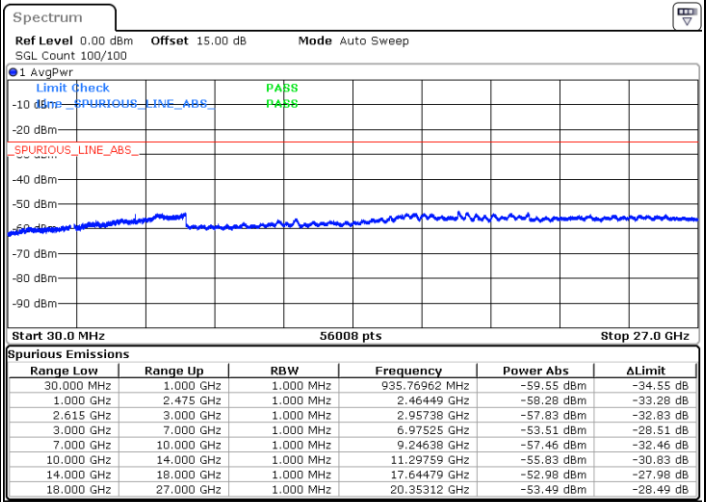

Date: 1 JUN.2022 23:58:09

Date: 2 JUN.2022 00:02:46

Middle Channel / FullRB

N/A

Date: 1 JUN.2022 23:53:32

LTE Band 7C / 20MHz+20MHz

16QAM

Highest Channel / 1RB0 and 1RB99

Highest Channel / 1RB99 and 1RB0

Date: 2 JUN.2022 00:30:50

Date: 2 JUN.2022 00:26:10

Highest Channel / FullIRB

N/A

Date: 2 JUN.2022 00:35:27

LTE Band 7C / 10MHz+20MHz

64QAM

Lowest Channel / 1RB0 and 1RB99

Lowest Channel / 1RB49 and 1RB0

Date: 1 JUN.2022 04:53:01

Date: 1 JUN.2022 04:45:19

Lowest Channel / FullRB

N/A

Date: 1 JUN.2022 04:54:34

LTE Band 7C / 10MHz+20MHz