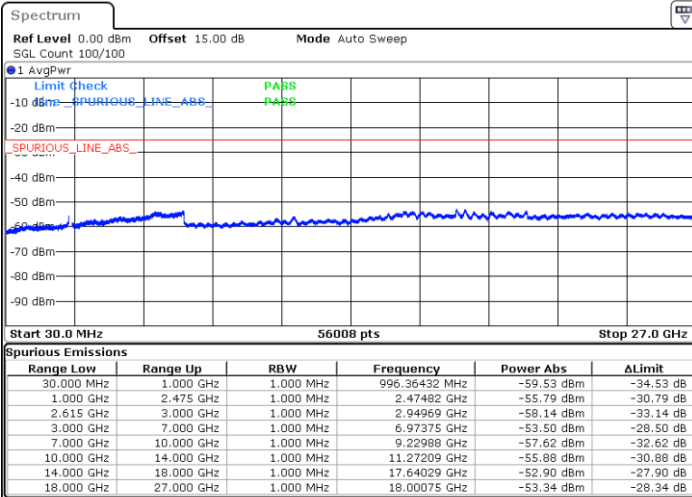

Highest Channel / 1RB99 and 1RB0

Date: 2 JUN.2022 00:30:50

Date: 2 JUN.2022 00:26:10

Highest Channel / FullIRB

N/A

Date: 2 JUN.2022 00:35:27

LTE Band 7C / 10MHz+20MHz

64QAM

Lowest Channel / 1RB0 and 1RB99

Lowest Channel / 1RB49 and 1RB0

Date: 1 JUN.2022 04:53:01

Date: 1 JUN.2022 04:45:19

Lowest Channel / FullRB

N/A

Date: 1 JUN.2022 04:54:34

LTE Band 7C / 10MHz+20MHz

LTE Band 7C / 10MHz+20MHz

64QAM

Highest Channel / 1RB0 and 1RB99

Highest Channel / 1RB49 and 1RB0

Date: 1 JUN.2022 05:38:00

Date: 1 JUN.2022 05:36:28

Highest Channel / FullIRB

N/A