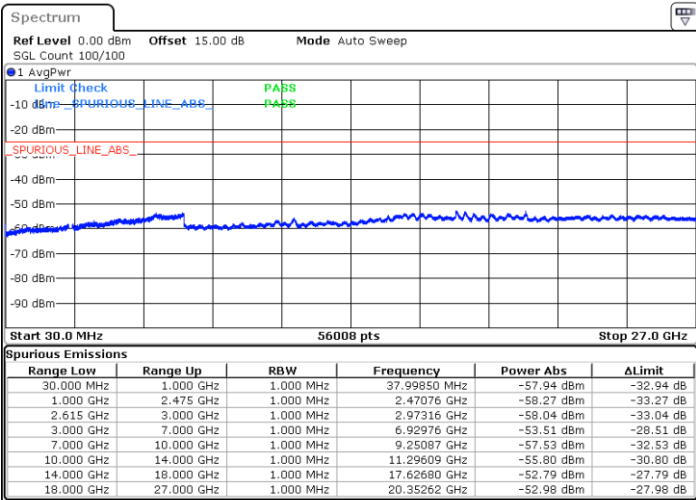

Lowest Channel / 1RB99 and 1RB0

Date: 1 JUN.2022 10:09:23

Date: 1 JUN.2022 10:01:43

Lowest Channel / FullIRB

N/A

Date: 1 JUN.2022 10:10:56

LTE Band 7C / 20MHz+15MHz

64QAM

MiddleChannel / 1RB0 and 1RB74

Middle Channel / 1RB99 and 1RB0

Date: 1 JUN.2022 10:23:25

Date: 1 JUN.2022 10:31:05

Middle Channel / FullRB

N/A

Date: 1 JUN.2022 10:21:52

LTE Band 7C / 20MHz+15MHz

64QAM

Highest Channel / 1RB0 and 1RB74

Highest Channel / 1RB99 and 1RB0

Date: 1 JUN.2022 10:54:25

Date: 1 JUN.2022 10:52:53

Highest Channel / FullIRB

N/A

Date: 1 JUN.2022 11:02:06

LTE Band 7C / 20MHz+20MHz

64QAM

Lowest Channel / 1RB0 and 1RB99

Lowest Channel / 1RB99 and 1RB0

Date: 1 JUN 2022 23:42:35

Date: 1 JUN 2022 11:20:51

Lowest Channel / FullRB

N/A