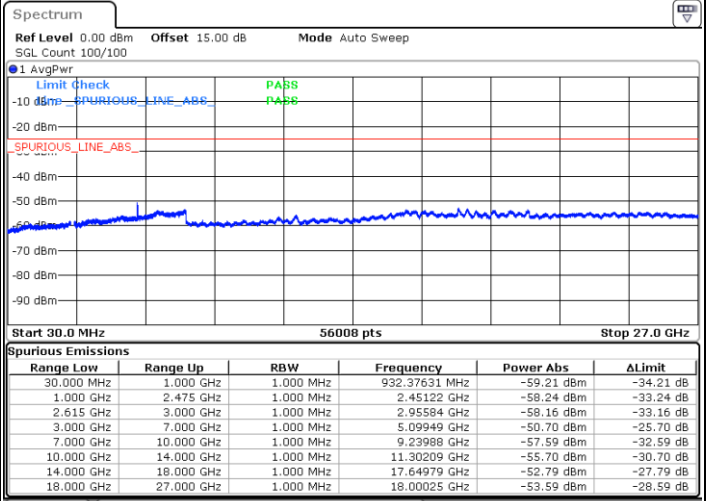

LTE Band 7C / 15MHz+20MHz

64QAM

Middle Channel / 1RB0 and 1RB9

Middle Channel / 1RB74 and 1RB0

Date: 1 JUN.2022 09:04:16

Date: 1 JUN.2022 09:11:57

Middle Channel / FullRB

N/A

Date: 1 JUN.2022 09:02:43

LTE Band 7C / 15MHz+20MHz

64QAM

Highest Channel / 1RB0 and 1RB99

Highest Channel / 1RB74 and 1RB0

Date: 1 JUN.2022 09:35:17

Date: 1 JUN.2022 09:33:45

Highest Channel / FullIRB

N/A

Date: 1 JUN.2022 09:42:57

LTE Band 7C / 20MHz+10MHz

64QAM

Lowest Channel / 1RB0 and 1RB49

Lowest Channel / 1RB99 and 1RB0

Date: 1 JUN.2022 06:12:05

Date: 1 JUN.2022 06:04:24