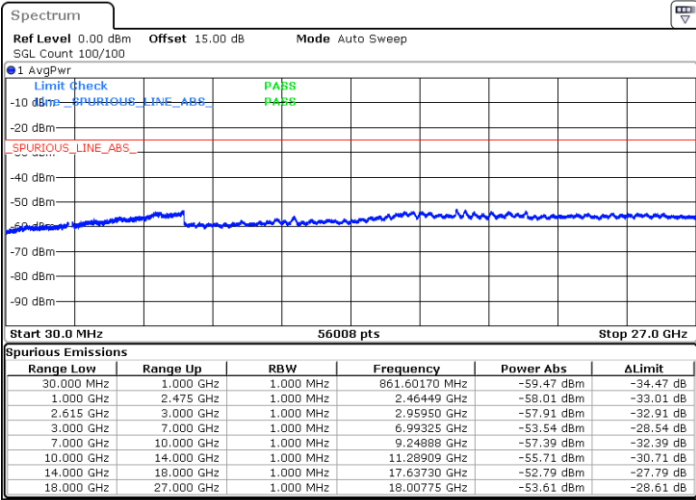

Date: 1 JUN 2022 07:31:13

Date: 1 JUN 2022 07:23:33

Lowest Channel / FullRB

N/A

Date: 1 JUN 2022 07:32:45

LTE Band 7C / 15MHz+15MHz

64QAM

Middle Channel / 1RB0 and 1RB74

Middle Channel / 1RB74 and 1RB0

Date: 1 JUN.2022 07:45:15

Date: 1 JUN.2022 07:52:55

Middle Channel / FullRB

N/A

Date: 1 JUN.2022 07:43:41

LTE Band 7C / 15MHz+15MHz

64QAM

Highest Channel / 1RB0 and 1RB74

Highest Channel / 1RB74 and 1RB0

Date: 1 JUN.2022 08:16:14

Date: 1 JUN.2022 08:14:42

Highest Channel / FullIRB

N/A

Date: 1 JUN.2022 08:23:55

LTE Band 7C / 15MHz+20MHz