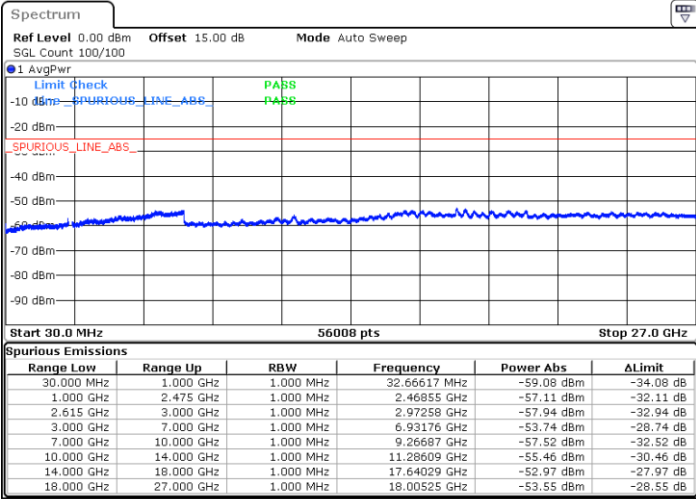

LTE Band 7C / 20MHz+15MHz

16QAM

Lowest Channel / 1RB0 and 1RB74

Lowest Channel / 1RB99 and 1RB0

Date: 1 JUN.2022 10:07:51

Date: 1 JUN.2022 10:03:15

Lowest Channel / FullRB

N/A

Date: 1 JUN.2022 10:12:28

LTE Band 7C / 20MHz+15MHz

16QAM

MiddleChannel / 1RB0 and 1RB74

Middle Channel / 1RB99 and 1RB0

Date: 1 JUN.2022 10:24:57

Date: 1 JUN.2022 10:29:33

Middle Channel / FullIRB

N/A

Date: 1 JUN.2022 10:20:20

LTE Band 7C / 20MHz+15MHz

16QAM

Highest Channel / 1RB0 and 1RB74

Highest Channel / 1RB99 and 1RB0

Date: 1 JUN.2022 10:55:57

Date: 1 JUN.2022 10:51:21