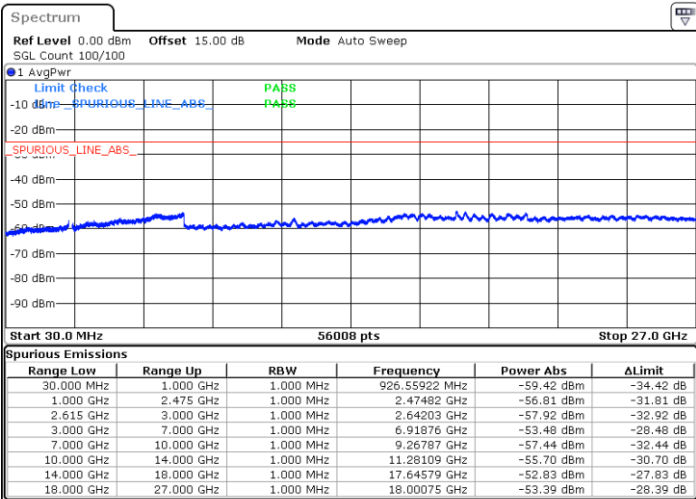

LTE Band 7C / 10MHz+20MHz

64QAM

Highest Channel / 1RB0 and 1RB99

Highest Channel / 1RB49 and 1RB0

Date: 1 JUN.2022 05:38:00

Date: 1 JUN.2022 05:36:28

Highest Channel / FullIRB

N/A

Date: 1 JUN.2022 05:45:41

LTE Band 7C / 15MHz+10MHz

64QAM

Lowest Channel / 1RB0 and 1RB49

Lowest Channel / 1RB74 and 1RB0

Date: 2 JUN.2022 01:05:09

Date: 2 JUN.2022 00:57:27

Lowest Channel / FullRB

N/A

Date: 2 JUN.2022 01:06:43

LTE Band 7C / 15MHz+10MHz

64QAM

Middle Channel / 1RB0 and 1RB49

Middle Channel / 1RB74 and 1RB0

Date: 2 JUN.2022 01:19:13

Date: 2 JUN.2022 01:26:57

Middle Channel / FullRB

N/A

Date: 2 JUN.2022 01:17:40

LTE Band 7C / 15MHz+10MHz

64QAM

Highest Channel / 1RB0 and 1RB49

Highest Channel / 1RB74 and 1RB0

Date: 2 JUN.2022 01:51:52