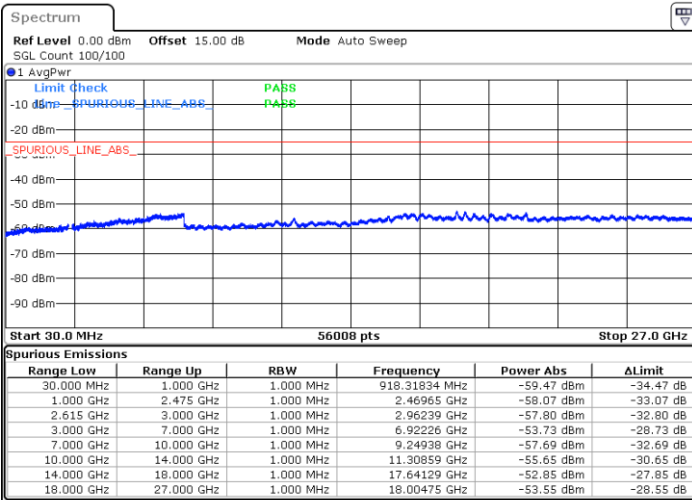

Lowest Channel / FullRB

N/A

Date: 1 JUN.2022 06:13:38

LTE Band 7C / 20MHz+10MHz

64QAM

Middle Channel / 1RB0 and 1RB49

Middle Channel / 1RB99 and 1RB0

Date: 1 JUN 2022 06:26:06

Date: 1 JUN 2022 06:33:46

Middle Channel / FullRB

N/A

Date: 1 JUN 2022 06:24:33

LTE Band 7C / 20MHz+10MHz

64QAM

Highest Channel / 1RB0 and 1RB49

Highest Channel / 1RB99 and 1RB0

Date: 1 JUN.2022 06:57:04

Date: 1 JUN.2022 06:55:32

Highest Channel / FullIRB

N/A

Date: 1 JUN.2022 07:04:45

LTE Band 7C / 20MHz+15MHz

64QAM

Lowest Channel / 1RB0 and 1RB74

Lowest Channel / 1RB99 and 1RB0

Date: 1 JUN.2022 10:09:23

Date: 1 JUN.2022 10:01:43

Lowest Channel / FullIRB

N/A

Date: 1 JUN.2022 10:10:56

LTE Band 7C / 20MHz+15MHz

64QAM