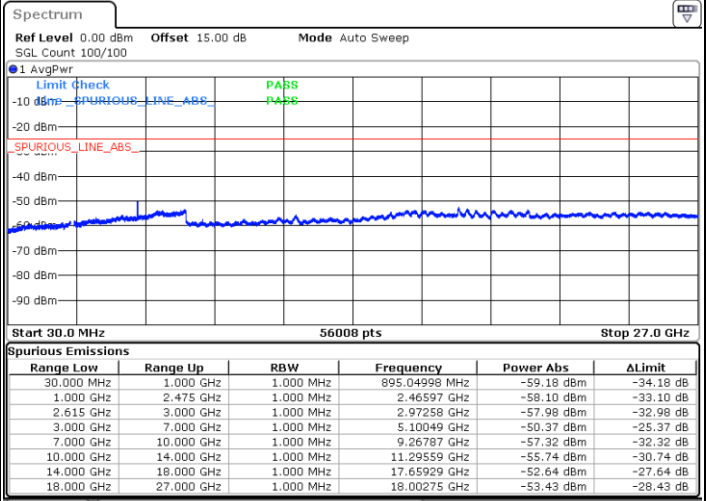

LTE Band 7C / 20MHz+20MHz

64QAM

Lowest Channel / 1RB0 and 1RB99

Lowest Channel / 1RB99 and 1RB0

Date: 1 JUN 2022 23:42:35

Date: 1 JUN 2022 11:20:51

Lowest Channel / FullRB

N/A

Date: 1 JUN 2022 23:44:09

LTE Band 7C / 20MHz+20MHz

64QAM

Middle Channel / 1RB0 and 1RB99

Middle Channel / 1RB99 and 1RB0

Date: 1 JUN.2022 23:56:37

Date: 2 JUN.2022 00:04:19

Middle Channel / FullRB

N/A

Date: 1 JUN.2022 23:55:05

LTE Band 7C / 20MHz+20MHz

64QAM

Highest Channel / 1RB0 and 1RB99

Highest Channel / 1RB99 and 1RB0

Date: 2 JUN.2022 00:29:17

Date: 2 JUN.2022 00:27:44

Highest Channel / FullIRB

N/A

Date: 2 JUN.2022 00:37:01

LTE Band 41

Peak-to-Average Ratio

Mode	LTE Band 41 / 20MHz				
Mod.	QPSK		16QAM		Limit: 13dB
RB Size	1RB	Full RB	1RB	Full RB	Result
Lowest CH	3.62	5.16	4.81	6.17	PASS
Middle CH	3.94	5.59	5.83	6.58	
Highest CH	3.86	5.28	5.65	6.26	
Mode	LTE Band 41 / 20MHz				
Mod.	64QAM				Limit: 13dB
RB Size	1RB	Full RB			Result
Lowest CH	6.26	6.90	-	-	PASS
Middle CH	7.39	7.16	-	-	
Highest CH	6.81	6.96	-	-	