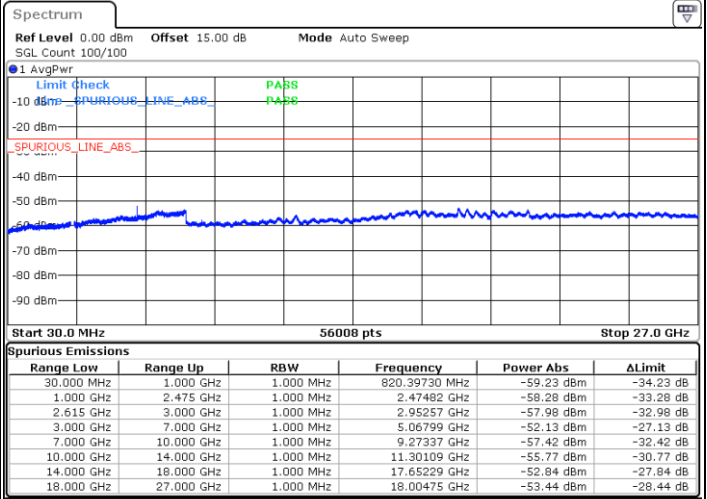

LTE Band 7C / 20MHz+20MHz

64QAM

Lowest Channel / 1RB0 and 1RB99

Lowest Channel / 1RB99 and 1RB0

Date: 1 JUN 2022 23:42:35

Date: 1 JUN 2022 11:20:51

Lowest Channel / FullRB

N/A

Date: 1 JUN 2022 23:44:09

LTE Band 7C / 20MHz+20MHz

64QAM

Middle Channel / 1RB0 and 1RB99

Middle Channel / 1RB99 and 1RB0

Date: 1 JUN.2022 23:56:37

Date: 2 JUN.2022 00:04:19

Middle Channel / FullRB

N/A

Date: 1 JUN.2022 23:55:05

LTE Band 7C / 20MHz+20MHz

64QAM

Highest Channel / 1RB0 and 1RB99

Highest Channel / 1RB99 and 1RB0

Date: 2 JUN.2022 00:29:17

Date: 2 JUN.2022 00:27:44