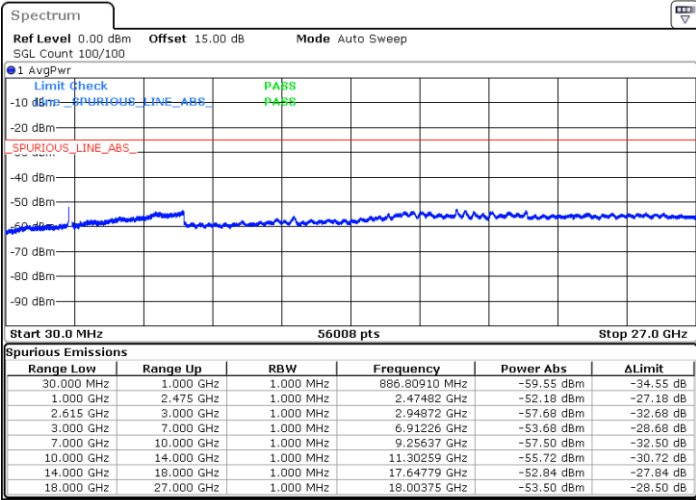

LTE Band 7C / 20MHz+15MHz

16QAM

Lowest Channel / 1RB0 and 1RB74

Lowest Channel / 1RB99 and 1RB0

Date: 1 JUN.2022 10:07:51

Date: 1 JUN.2022 10:03:15

Lowest Channel / FullRB

N/A

Date: 1 JUN.2022 10:12:28

LTE Band 7C / 20MHz+15MHz

16QAM

MiddleChannel / 1RB0 and 1RB74

Middle Channel / 1RB99 and 1RB0

Date: 1 JUN.2022 10:24:57

Date: 1 JUN.2022 10:29:33

Middle Channel / FullIRB

N/A

Date: 1 JUN.2022 10:20:20

LTE Band 7C / 20MHz+15MHz

16QAM

Highest Channel / 1RB0 and 1RB74

Highest Channel / 1RB99 and 1RB0

Date: 1 JUN.2022 10:55:57

Date: 1 JUN.2022 10:51:21