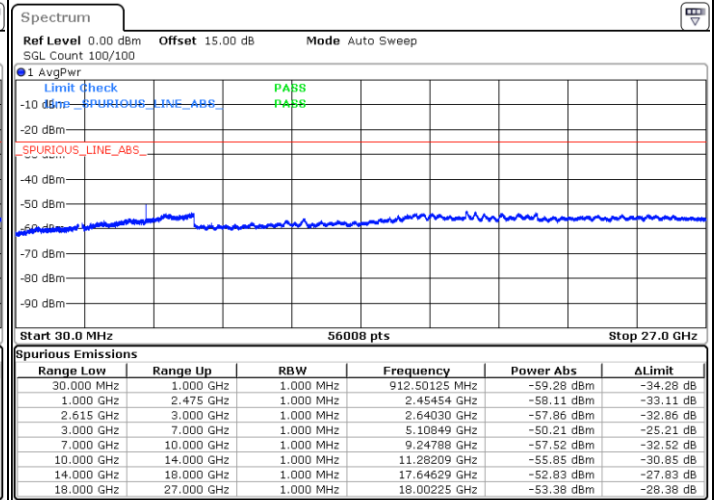

Date: 1 JUN.2022 06:57:04

Date: 1 JUN.2022 06:55:32

Highest Channel / FullIRB

N/A

Date: 1 JUN.2022 07:04:45

LTE Band 7C / 20MHz+15MHz

64QAM

Lowest Channel / 1RB0 and 1RB74

Lowest Channel / 1RB99 and 1RB0

Date: 1 JUN.2022 10:09:23

Date: 1 JUN.2022 10:01:43

Lowest Channel / FullIRB

N/A

Date: 1 JUN.2022 10:10:56

LTE Band 7C / 20MHz+15MHz

64QAM

MiddleChannel / 1RB0 and 1RB74

Middle Channel / 1RB99 and 1RB0

Date: 1 JUN.2022 10:23:25

Date: 1 JUN.2022 10:31:05

Middle Channel / FullRB

N/A

Date: 1 JUN.2022 10:21:52

LTE Band 7C / 20MHz+15MHz

64QAM

Highest Channel / 1RB0 and 1RB74

Highest Channel / 1RB99 and 1RB0

Date: 1 JUN.2022 10:54:25

Date: 1 JUN.2022 10:52:53

Highest Channel / FullIRB

N/A

Date: 1 JUN.2022 11:02:06