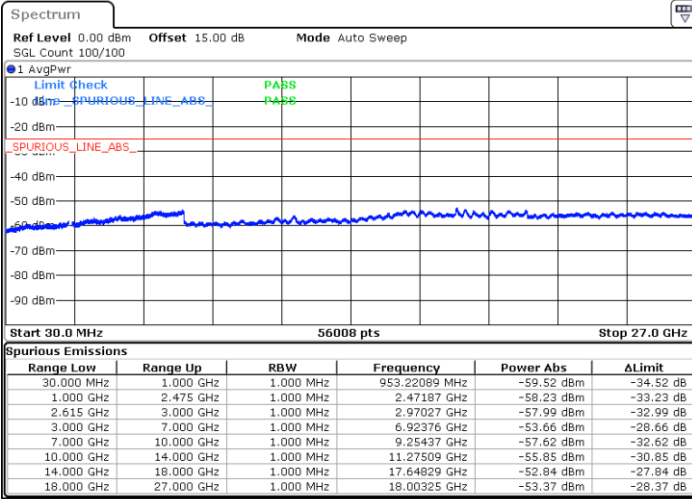

Date: 1 JUN 2022 07:31:13

Date: 1 JUN 2022 07:23:33

Lowest Channel / FullRB

N/A

Date: 1 JUN 2022 07:32:45

LTE Band 7C / 15MHz+15MHz

64QAM

Middle Channel / 1RB0 and 1RB74

Middle Channel / 1RB74 and 1RB0

Date: 1 JUN.2022 07:45:15

Date: 1 JUN.2022 07:52:55

Middle Channel / FullRB

N/A

Date: 1 JUN.2022 07:43:41

LTE Band 7C / 15MHz+15MHz

64QAM

Highest Channel / 1RB0 and 1RB74

Highest Channel / 1RB74 and 1RB0

Date: 1 JUN.2022 08:16:14

Date: 1 JUN.2022 08:14:42

Highest Channel / FullIRB

N/A

Date: 1 JUN.2022 08:23:55

LTE Band 7C / 15MHz+20MHz