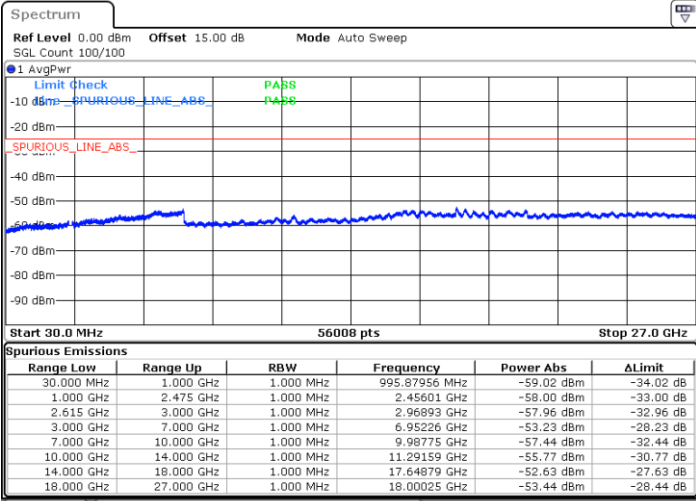

Date: 1 JUN.2022 05:45:41

LTE Band 7C / 15MHz+10MHz

64QAM

Lowest Channel / 1RB0 and 1RB49

Lowest Channel / 1RB74 and 1RB0

Date: 2 JUN.2022 01:05:09

Date: 2 JUN.2022 00:57:27

Lowest Channel / FullRB

N/A

Date: 2 JUN.2022 01:06:43

LTE Band 7C / 15MHz+10MHz

64QAM

Middle Channel / 1RB0 and 1RB49

Middle Channel / 1RB74 and 1RB0

Date: 2 JUN.2022 01:19:13

Date: 2 JUN.2022 01:26:57

Middle Channel / FullRB

N/A

Date: 2 JUN.2022 01:17:40

LTE Band 7C / 15MHz+10MHz

64QAM

Highest Channel / 1RB0 and 1RB49

Highest Channel / 1RB74 and 1RB0

Date: 2 JUN.2022 01:51:52

Date: 2 JUN.2022 01:50:19

Highest Channel / FullIRB

N/A

Date: 2 JUN.2022 02:05:20

LTE Band 7C / 15MHz+15MHz

64QAM

Lowest Channel / 1RB0 and 1RB74

Lowest Channel / 1RB74 and 1RB0