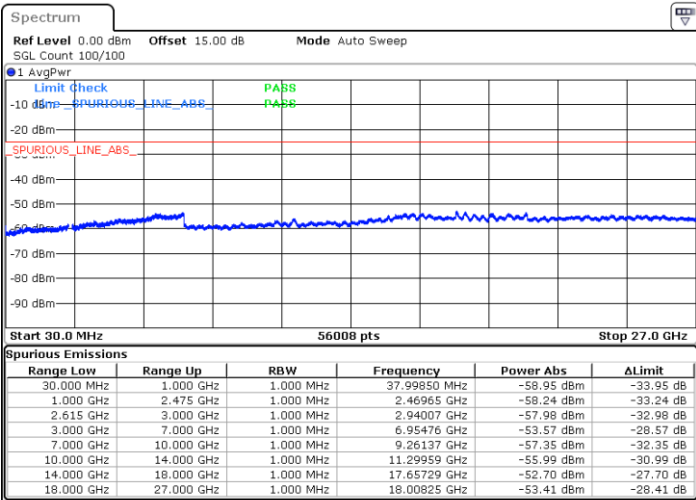

Highest Channel / FullIRB

N/A

Date: 1 JUN.2022 11:00:33

LTE Band 7C / 20MHz+20MHz

16QAM

Lowest Channel / 1RB0 and 1RB99

Lowest Channel / 1RB99 and 1RB0

Date: 1 JUN, 2022 23:41:03

Date: 1 JUN, 2022 23:36:26

Lowest Channel / FullIRB

N/A

Date: 1 JUN, 2022 23:45:41

LTE Band 7C / 20MHz+20MHz

16QAM

Middle Channel / 1RB0 and 1RB9

Middle Channel / 1RB99 and 1RB0

Date: 1 JUN.2022 23:58:09

Date: 2 JUN.2022 00:02:46

Middle Channel / FullRB

N/A

Date: 1 JUN.2022 23:53:32

LTE Band 7C / 20MHz+20MHz

16QAM

Highest Channel / 1RB0 and 1RB99

Highest Channel / 1RB99 and 1RB0

Date: 2 JUN.2022 00:30:50

Date: 2 JUN.2022 00:26:10

Highest Channel / FullIRB

N/A

Date: 2 JUN.2022 00:35:27

LTE Band 7C / 10MHz+20MHz

64QAM