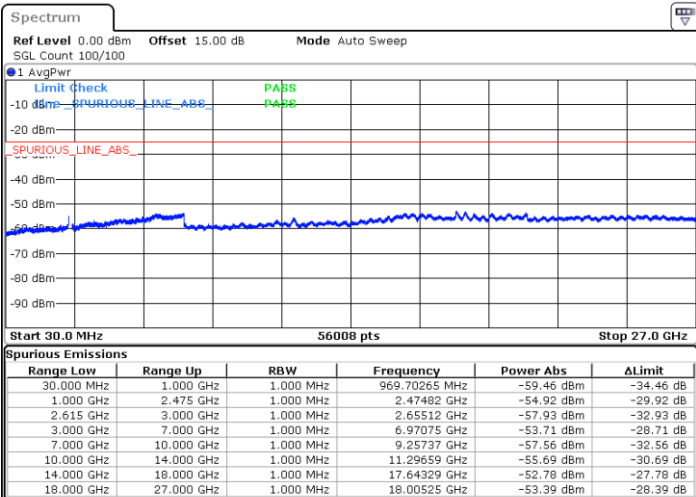

64QAM

Highest Channel / 1RB0 and 1RB74

Highest Channel / 1RB99 and 1RB0

Date: 1 JUN.2022 10:54:25

Date: 1 JUN.2022 10:52:53

Highest Channel / FullIRB

N/A

Date: 1 JUN.2022 11:02:06

LTE Band 7C / 20MHz+20MHz

64QAM

Lowest Channel / 1RB0 and 1RB99

Lowest Channel / 1RB99 and 1RB0

Date: 1 JUN 2022 23:42:35

Date: 1 JUN 2022 11:20:51

Lowest Channel / FullRB

N/A

Date: 1 JUN 2022 23:44:09

LTE Band 7C / 20MHz+20MHz

64QAM

Middle Channel / 1RB0 and 1RB99

Middle Channel / 1RB99 and 1RB0

Date: 1 JUN.2022 23:56:37

Date: 2 JUN.2022 00:04:19

Middle Channel / FullRB