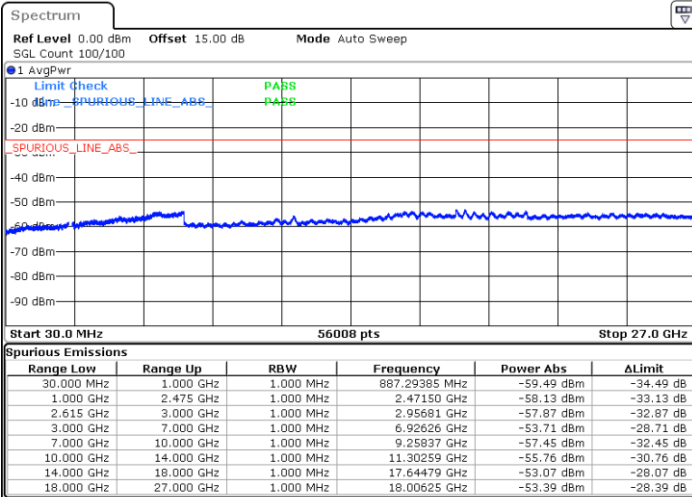

LTE Band 7C / 15MHz+20MHz

64QAM

Middle Channel / 1RB0 and 1RB9

Middle Channel / 1RB74 and 1RB0

Date: 1 JUN.2022 09:04:16

Date: 1 JUN.2022 09:11:57

Middle Channel / FullRB

N/A

Date: 1 JUN.2022 09:02:43

LTE Band 7C / 15MHz+20MHz

64QAM

Highest Channel / 1RB0 and 1RB99

Highest Channel / 1RB74 and 1RB0

Date: 1 JUN.2022 09:35:17

Date: 1 JUN.2022 09:33:45

Highest Channel / FullIRB

N/A

Date: 1 JUN.2022 09:42:57

LTE Band 7C / 20MHz+10MHz

64QAM

Lowest Channel / 1RB0 and 1RB49

Lowest Channel / 1RB99 and 1RB0

Date: 1 JUN.2022 06:12:05

Date: 1 JUN.2022 06:04:24