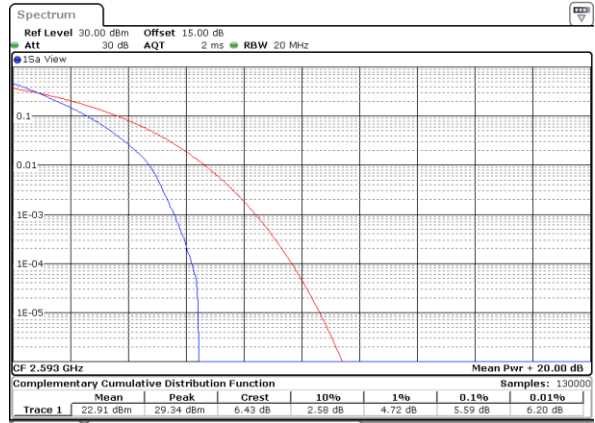

Highest Channel / FullIRB

N/A

Date: 2 JUN.2022 00:37:01

LTE Band 41

Peak-to-Average Ratio

Mode	LTE Band 41 / 20MHz				
Mod.	QPSK		16QAM		Limit: 13dB
RB Size	1RB	Full RB	1RB	Full RB	Result
Lowest CH	3.62	5.16	4.81	6.17	PASS
Middle CH	3.94	5.59	5.83	6.58	
Highest CH	3.86	5.28	5.65	6.26	
Mode	LTE Band 41 / 20MHz				
Mod.	64QAM				Limit: 13dB
RB Size	1RB	Full RB			Result
Lowest CH	6.26	6.90	-	-	PASS
Middle CH	7.39	7.16	-	-	
Highest CH	6.81	6.96	-	-	

LTE Band 41 / 20MHz / QPSK

Lowest Channel / 1RB

Date: 21 JUN 2022 02:15:47

Lowest Channel / Full RB

Date: 21 JUN 2022 02:15:12

Middle Channel / 1RB

Date: 21 JUN 2022 02:18:51

Middle Channel / Full RB

Date: 21 JUN 2022 02:19:24

Highest Channel / 1RB

Date: 21 JUN 2022 02:23:04

Highest Channel / Full RB

Date: 21 JUN 2022 02:22:29