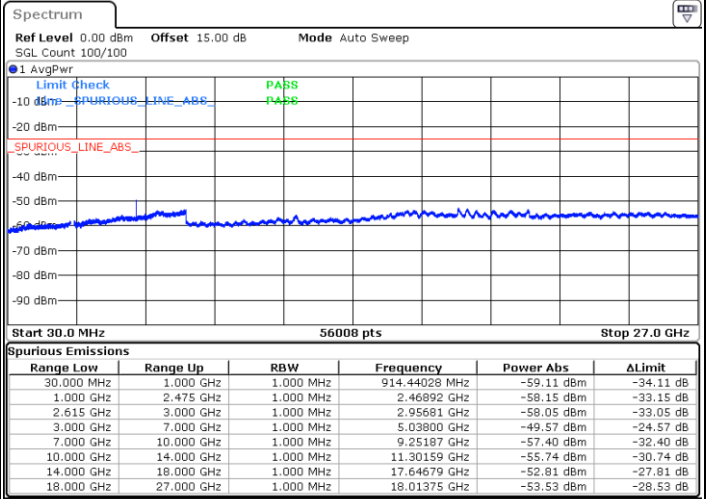

LTE Band 7C / 20MHz+15MHz

16QAM

Lowest Channel / 1RB0 and 1RB74

Lowest Channel / 1RB99 and 1RB0

Date: 1 JUN.2022 10:07:51

Date: 1 JUN.2022 10:03:15

Lowest Channel / FullRB

N/A

Date: 1 JUN.2022 10:12:28

LTE Band 7C / 20MHz+15MHz

16QAM

MiddleChannel / 1RB0 and 1RB74

Middle Channel / 1RB99 and 1RB0

Date: 1 JUN.2022 10:24:57

Date: 1 JUN.2022 10:29:33

Middle Channel / FullIRB

N/A

Date: 1 JUN.2022 10:20:20

LTE Band 7C / 20MHz+15MHz

16QAM

Highest Channel / 1RB0 and 1RB74

Highest Channel / 1RB99 and 1RB0

Date: 1 JUN.2022 10:55:57

Date: 1 JUN.2022 10:51:21