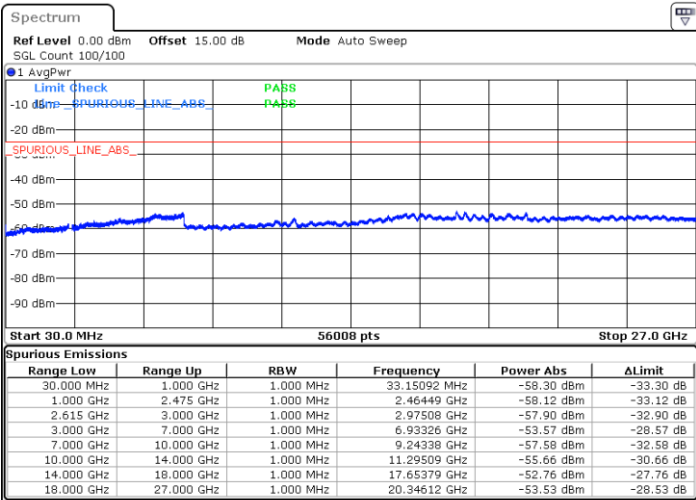

Date: 1 JUN.2022 10:12:28

LTE Band 7C / 20MHz+15MHz

16QAM

MiddleChannel / 1RB0 and 1RB74

Middle Channel / 1RB99 and 1RB0

Date: 1 JUN.2022 10:24:57

Date: 1 JUN.2022 10:29:33

Middle Channel / FullIRB

N/A

Date: 1 JUN.2022 10:20:20

LTE Band 7C / 20MHz+15MHz

16QAM

Highest Channel / 1RB0 and 1RB74

Highest Channel / 1RB99 and 1RB0

Date: 1 JUN.2022 10:55:57

Date: 1 JUN.2022 10:51:21

Highest Channel / FullIRB

N/A

Date: 1 JUN.2022 11:00:33

LTE Band 7C / 20MHz+20MHz

16QAM

Lowest Channel / 1RB0 and 1RB99

Lowest Channel / 1RB99 and 1RB0

Date: 1 JUN, 2022 23:41:03

Date: 1 JUN, 2022 23:36:26

Lowest Channel / FullIRB

N/A

Date: 1 JUN, 2022 23:45:41

LTE Band 7C / 20MHz+20MHz

16QAM

Middle Channel / 1RB0 and 1RB9

Middle Channel / 1RB99 and 1RB0