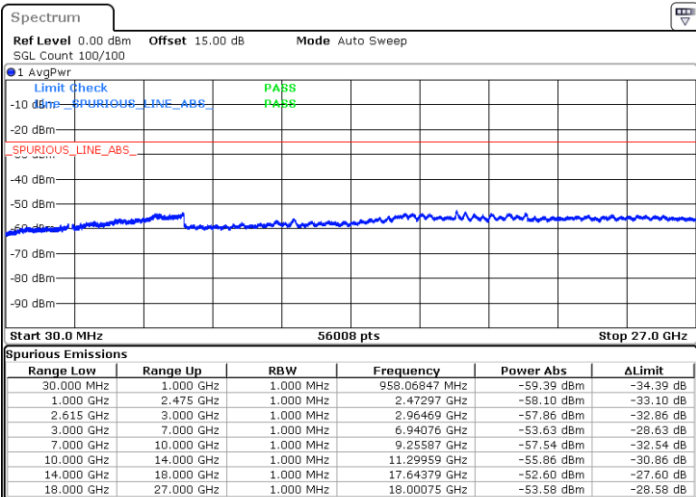

Lowest Channel / 1RB99 and 1RB0

Date: 1 JUN.2022 10:09:23

Date: 1 JUN.2022 10:01:43

Lowest Channel / FullIRB

N/A

Date: 1 JUN.2022 10:10:56

LTE Band 7C / 20MHz+15MHz

64QAM

MiddleChannel / 1RB0 and 1RB74

Middle Channel / 1RB99 and 1RB0

Date: 1 JUN.2022 10:23:25

Date: 1 JUN.2022 10:31:05

Middle Channel / FullRB

N/A

Date: 1 JUN.2022 10:21:52

LTE Band 7C / 20MHz+15MHz

64QAM

Highest Channel / 1RB0 and 1RB74

Highest Channel / 1RB99 and 1RB0

Date: 1 JUN.2022 10:54:25

Date: 1 JUN.2022 10:52:53

Highest Channel / FullIRB

N/A

Date: 1 JUN.2022 11:02:06

LTE Band 7C / 20MHz+20MHz

64QAM

Lowest Channel / 1RB0 and 1RB99

Lowest Channel / 1RB99 and 1RB0

Date: 1 JUN 2022 23:42:35

Date: 1 JUN 2022 11:20:51

Lowest Channel / FullRB

N/A