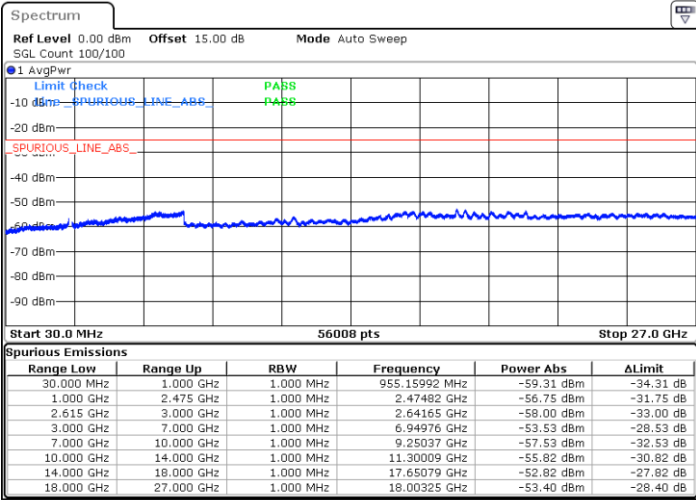

Highest Channel / 1RB0 and 1RB74

Highest Channel / 1RB74 and 1RB0

Date: 1 JUN.2022 08:16:14

Date: 1 JUN.2022 08:14:42

Highest Channel / FullIRB

N/A

Date: 1 JUN.2022 08:23:55

LTE Band 7C / 15MHz+20MHz

64QAM

Lowest Channel / 1RB0 and 1RB99

Lowest Channel / 1RB74 and 1RB0

Date: 1 JUN.2022 08:50:17

Date: 1 JUN.2022 08:42:38

Lowest Channel / FullIRB

N/A

Date: 1 JUN.2022 08:51:51

LTE Band 7C / 15MHz+20MHz

64QAM

Middle Channel / 1RB0 and 1RB9

Middle Channel / 1RB74 and 1RB0

Date: 1 JUN.2022 09:04:16

Date: 1 JUN.2022 09:11:57

Middle Channel / FullRB

N/A

Date: 1 JUN.2022 09:02:43

LTE Band 7C / 15MHz+20MHz

64QAM

Highest Channel / 1RB0 and 1RB99

Highest Channel / 1RB74 and 1RB0

Date: 1 JUN.2022 09:35:17

Date: 1 JUN.2022 09:33:45

Highest Channel / FullIRB