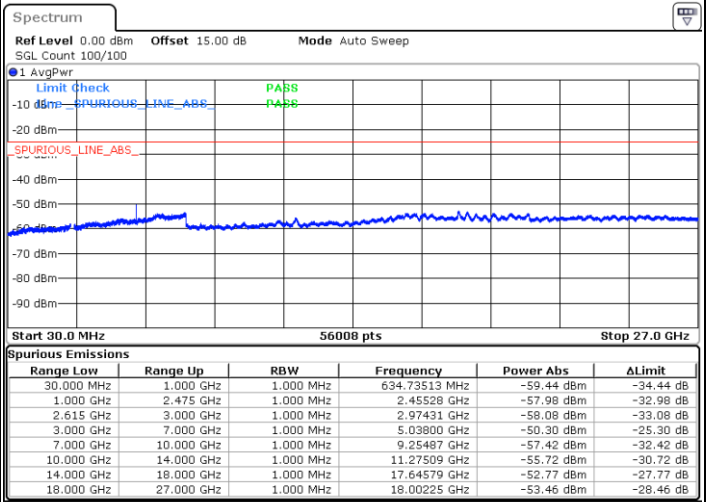

N/A

Date: 1 JUN.2022 10:20:20

LTE Band 7C / 20MHz+15MHz

16QAM

Highest Channel / 1RB0 and 1RB74

Highest Channel / 1RB99 and 1RB0

Date: 1 JUN.2022 10:55:57

Date: 1 JUN.2022 10:51:21

Highest Channel / FullIRB

N/A

Date: 1 JUN.2022 11:00:33

LTE Band 7C / 20MHz+20MHz

16QAM

Lowest Channel / 1RB0 and 1RB99

Lowest Channel / 1RB99 and 1RB0

Date: 1 JUN, 2022 23:41:03

Date: 1 JUN, 2022 23:36:26

Lowest Channel / FullIRB

N/A

Date: 1 JUN, 2022 23:45:41

LTE Band 7C / 20MHz+20MHz

16QAM

Middle Channel / 1RB0 and 1RB9

Middle Channel / 1RB99 and 1RB0

Date: 1 JUN.2022 23:58:09

Date: 2 JUN.2022 00:02:46

Middle Channel / FullRB

N/A

Date: 1 JUN.2022 23:53:32

LTE Band 7C / 20MHz+20MHz

16QAM

Highest Channel / 1RB0 and 1RB99