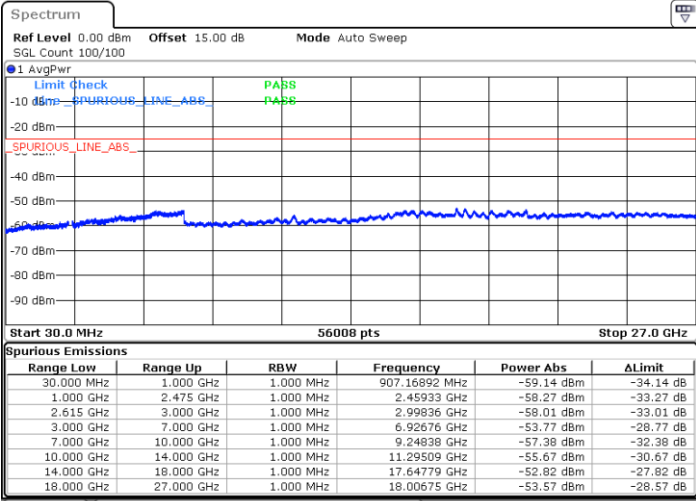

Date: 2 JUN.2022 01:50:19

Highest Channel / FullIRB

N/A

Date: 2 JUN.2022 02:05:20

LTE Band 7C / 15MHz+15MHz

64QAM

Lowest Channel / 1RB0 and 1RB74

Lowest Channel / 1RB74 and 1RB0

Date: 1 JUN 2022 07:31:13

Date: 1 JUN 2022 07:23:33

Lowest Channel / FullRB

N/A

Date: 1 JUN 2022 07:32:45

LTE Band 7C / 15MHz+15MHz

64QAM

Middle Channel / 1RB0 and 1RB74

Middle Channel / 1RB74 and 1RB0

Date: 1 JUN.2022 07:45:15

Date: 1 JUN.2022 07:52:55

Middle Channel / FullRB

N/A

Date: 1 JUN.2022 07:43:41

LTE Band 7C / 15MHz+15MHz

64QAM

Highest Channel / 1RB0 and 1RB74

Highest Channel / 1RB74 and 1RB0

Date: 1 JUN.2022 08:16:14

Date: 1 JUN.2022 08:14:42

Highest Channel / FullIRB

N/A

Date: 1 JUN.2022 08:23:55

LTE Band 7C / 15MHz+20MHz