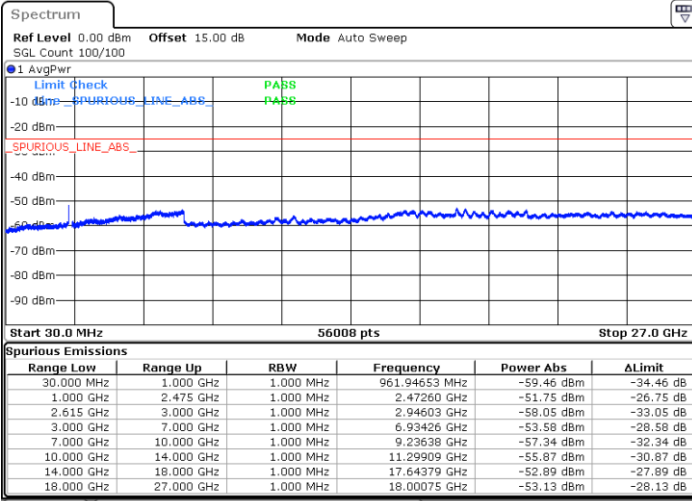

Middle Channel / FullRB

N/A

Date: 2 JUN.2022 01:17:40

LTE Band 7C / 15MHz+10MHz

64QAM

Highest Channel / 1RB0 and 1RB49

Highest Channel / 1RB74 and 1RB0

Date: 2 JUN.2022 01:51:52

Date: 2 JUN.2022 01:50:19

Highest Channel / FullIRB

N/A

Date: 2 JUN.2022 02:05:20

LTE Band 7C / 15MHz+15MHz

64QAM

Lowest Channel / 1RB0 and 1RB74

Lowest Channel / 1RB74 and 1RB0

Date: 1 JUN 2022 07:31:13

Date: 1 JUN 2022 07:23:33

Lowest Channel / FullRB

N/A

Date: 1 JUN 2022 07:32:45

LTE Band 7C / 15MHz+15MHz

64QAM

Middle Channel / 1RB0 and 1RB74