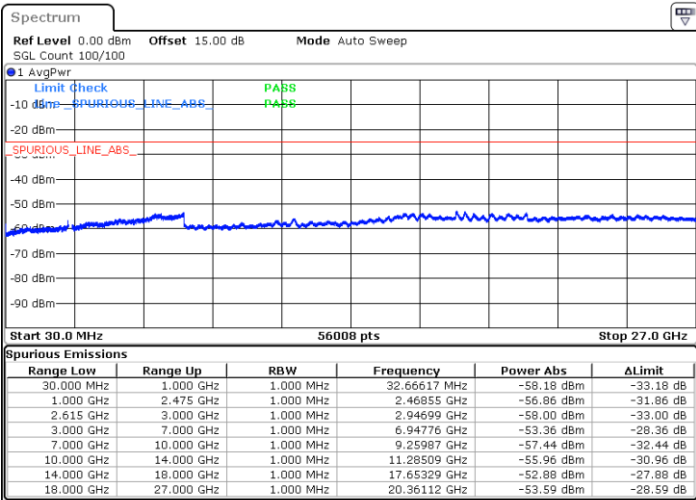

Date: 1 JUN 2022 06:33:46

Middle Channel / FullRB

N/A

Date: 1 JUN 2022 06:24:33

LTE Band 7C / 20MHz+10MHz

64QAM

Highest Channel / 1RB0 and 1RB49

Highest Channel / 1RB99 and 1RB0

Date: 1 JUN.2022 06:57:04

Date: 1 JUN.2022 06:55:32

Highest Channel / FullIRB

N/A

Date: 1 JUN.2022 07:04:45

LTE Band 7C / 20MHz+15MHz

64QAM

Lowest Channel / 1RB0 and 1RB74

Lowest Channel / 1RB99 and 1RB0

Date: 1 JUN.2022 10:09:23

Date: 1 JUN.2022 10:01:43

Lowest Channel / FullIRB

N/A

Date: 1 JUN.2022 10:10:56

LTE Band 7C / 20MHz+15MHz

64QAM