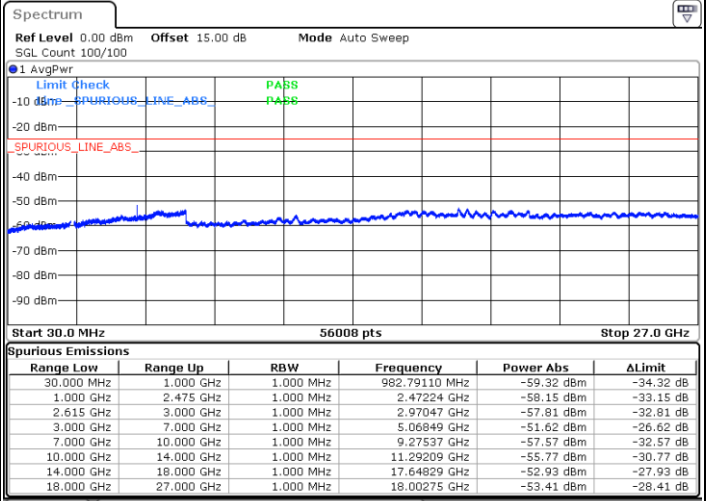

Date: 2 JUN.2022 01:50:19

Highest Channel / FullIRB

N/A

Date: 2 JUN.2022 02:05:20

LTE Band 7C / 15MHz+15MHz

64QAM

Lowest Channel / 1RB0 and 1RB74

Lowest Channel / 1RB74 and 1RB0

Date: 1 JUN 2022 07:31:13

Date: 1 JUN 2022 07:23:33

Lowest Channel / FullRB

N/A

Date: 1 JUN 2022 07:32:45

LTE Band 7C / 15MHz+15MHz

64QAM

Middle Channel / 1RB0 and 1RB74

Middle Channel / 1RB74 and 1RB0

Date: 1 JUN.2022 07:45:15

Date: 1 JUN.2022 07:52:55

Middle Channel / FullRB

N/A

Date: 1 JUN.2022 07:43:41

LTE Band 7C / 15MHz+15MHz

64QAM

Highest Channel / 1RB0 and 1RB74

Highest Channel / 1RB74 and 1RB0

Date: 1 JUN.2022 08:16:14

Date: 1 JUN.2022 08:14:42

Highest Channel / FullIRB

N/A

Date: 1 JUN.2022 08:23:55

LTE Band 7C / 15MHz+20MHz