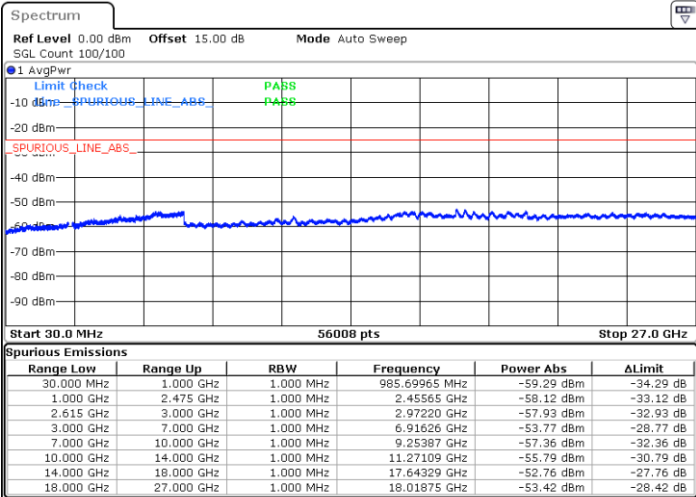

N/A

Date: 2 JUN.2022 01:06:43

LTE Band 7C / 15MHz+10MHz

64QAM

Middle Channel / 1RB0 and 1RB49

Middle Channel / 1RB74 and 1RB0

Date: 2 JUN.2022 01:19:13

Date: 2 JUN.2022 01:26:57

Middle Channel / FullRB

N/A

Date: 2 JUN.2022 01:17:40

LTE Band 7C / 15MHz+10MHz

64QAM

Highest Channel / 1RB0 and 1RB49

Highest Channel / 1RB74 and 1RB0

Date: 2 JUN.2022 01:51:52

Date: 2 JUN.2022 01:50:19

Highest Channel / FullIRB

N/A

Date: 2 JUN.2022 02:05:20

LTE Band 7C / 15MHz+15MHz

64QAM

Lowest Channel / 1RB0 and 1RB74

Lowest Channel / 1RB74 and 1RB0

Date: 1 JUN 2022 07:31:13

Date: 1 JUN 2022 07:23:33

Lowest Channel / FullRB

N/A

Date: 1 JUN 2022 07:32:45

LTE Band 7C / 15MHz+15MHz

64QAM

Middle Channel / 1RB0 and 1RB74