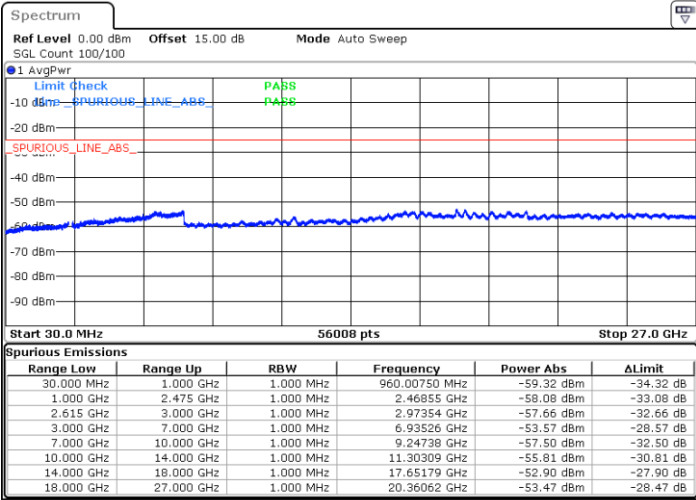

Date: 1 JUN.2022 05:45:41

LTE Band 7C / 15MHz+10MHz

64QAM

Lowest Channel / 1RB0 and 1RB49

Lowest Channel / 1RB74 and 1RB0

Date: 2 JUN.2022 01:05:09

Date: 2 JUN.2022 00:57:27

Lowest Channel / FullRB

N/A

Date: 2 JUN.2022 01:06:43

LTE Band 7C / 15MHz+10MHz

64QAM

Middle Channel / 1RB0 and 1RB49

Middle Channel / 1RB74 and 1RB0

Date: 2 JUN.2022 01:19:13

Date: 2 JUN.2022 01:26:57

Middle Channel / FullRB

N/A

Date: 2 JUN.2022 01:17:40

LTE Band 7C / 15MHz+10MHz

64QAM

Highest Channel / 1RB0 and 1RB49

Highest Channel / 1RB74 and 1RB0

Date: 2 JUN.2022 01:51:52

Date: 2 JUN.2022 01:50:19

Highest Channel / FullIRB

N/A

Date: 2 JUN.2022 02:05:20

LTE Band 7C / 15MHz+15MHz

64QAM

Lowest Channel / 1RB0 and 1RB74

Lowest Channel / 1RB74 and 1RB0