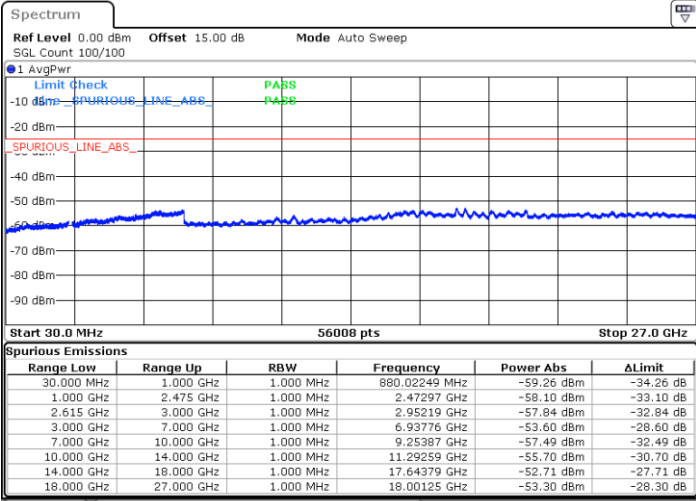

Middle Channel / FullRB

N/A

Date: 2 JUN.2022 01:17:40

LTE Band 7C / 15MHz+10MHz

64QAM

Highest Channel / 1RB0 and 1RB49

Highest Channel / 1RB74 and 1RB0

Date: 2 JUN.2022 01:51:52

Date: 2 JUN.2022 01:50:19

Highest Channel / FullIRB

N/A

Date: 2 JUN.2022 02:05:20

LTE Band 7C / 15MHz+15MHz

64QAM

Lowest Channel / 1RB0 and 1RB74

Lowest Channel / 1RB74 and 1RB0