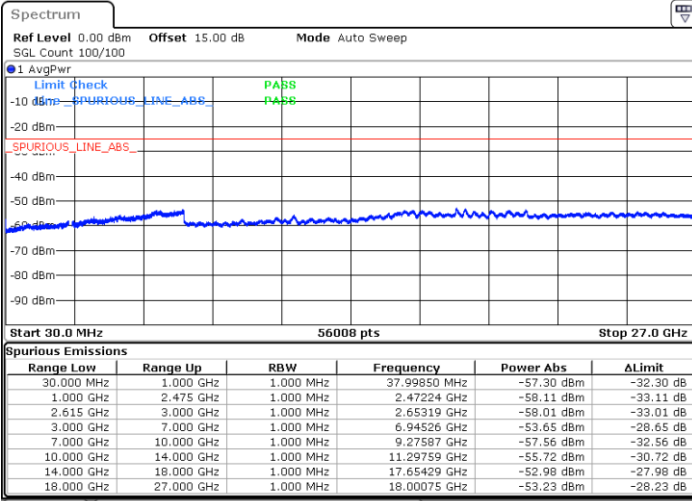

Date: 1 JUN 2022 23:44:09

LTE Band 7C / 20MHz+20MHz

64QAM

Middle Channel / 1RB0 and 1RB99

Middle Channel / 1RB99 and 1RB0

Date: 1 JUN.2022 23:56:37

Date: 2 JUN.2022 00:04:19

Middle Channel / FullRB

N/A

Date: 1 JUN.2022 23:55:05

LTE Band 7C / 20MHz+20MHz

64QAM

Highest Channel / 1RB0 and 1RB99

Highest Channel / 1RB99 and 1RB0

Date: 2 JUN.2022 00:29:17

Date: 2 JUN.2022 00:27:44

Highest Channel / FullIRB

N/A

Date: 2 JUN.2022 00:37:01

LTE Band 41

Peak-to-Average Ratio

Mode	LTE Band 41 / 20MHz				
Mod.	QPSK		16QAM		Limit: 13dB
RB Size	1RB	Full RB	1RB	Full RB	Result
Lowest CH	3.62	5.16	4.81	6.17	PASS
Middle CH	3.94	5.59	5.83	6.58	
Highest CH	3.86	5.28	5.65	6.26	
Mode	LTE Band 41 / 20MHz				
Mod.	64QAM				Limit: 13dB
RB Size	1RB	Full RB			Result
Lowest CH	6.26	6.90	-	-	PASS
Middle CH	7.39	7.16	-	-	
Highest CH	6.81	6.96	-	-	