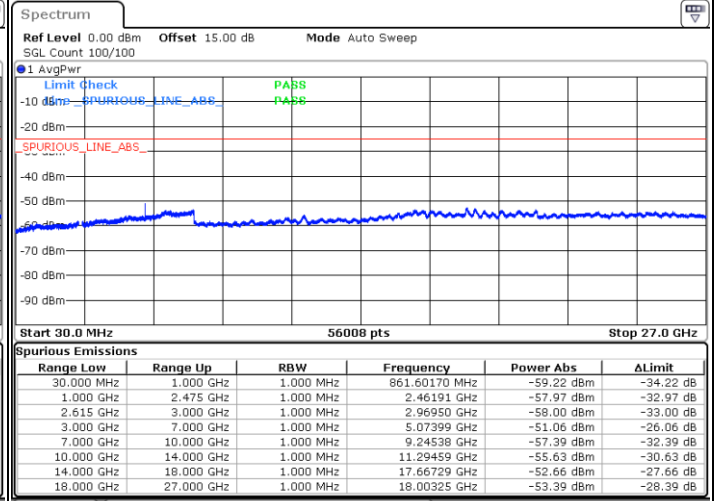

Date: 1 JUN.2022 05:45:41

LTE Band 7C / 15MHz+10MHz

64QAM

Lowest Channel / 1RB0 and 1RB49

Lowest Channel / 1RB74 and 1RB0

Date: 2 JUN.2022 01:05:09

Date: 2 JUN.2022 00:57:27

Lowest Channel / FullRB

N/A

Date: 2 JUN.2022 01:06:43

LTE Band 7C / 15MHz+10MHz

64QAM

Middle Channel / 1RB0 and 1RB49

Middle Channel / 1RB74 and 1RB0

Date: 2 JUN.2022 01:19:13

Date: 2 JUN.2022 01:26:57

Middle Channel / FullRB

N/A

Date: 2 JUN.2022 01:17:40

LTE Band 7C / 15MHz+10MHz

64QAM

Highest Channel / 1RB0 and 1RB49

Highest Channel / 1RB74 and 1RB0

Date: 2 JUN.2022 01:51:52

Date: 2 JUN.2022 01:50:19

Highest Channel / FullIRB

N/A

Date: 2 JUN.2022 02:05:20

LTE Band 7C / 15MHz+15MHz

64QAM

Lowest Channel / 1RB0 and 1RB74

Lowest Channel / 1RB74 and 1RB0