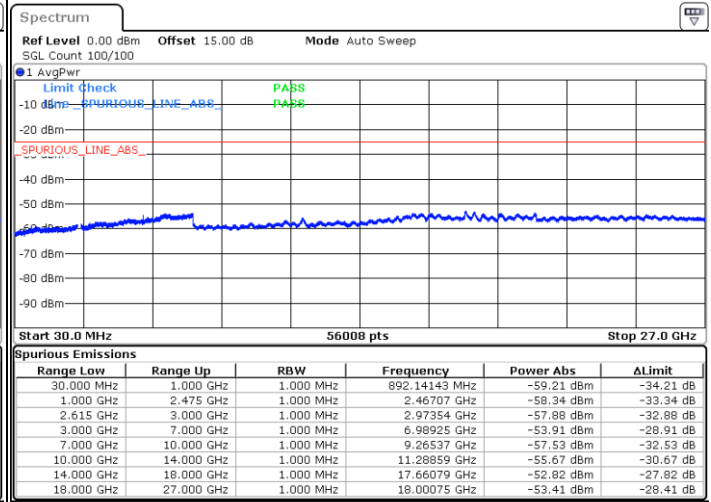

Date: 1 JUN.2022 09:02:43

LTE Band 7C / 15MHz+20MHz

64QAM

Highest Channel / 1RB0 and 1RB99

Highest Channel / 1RB74 and 1RB0

Date: 1 JUN.2022 09:35:17

Date: 1 JUN.2022 09:33:45

Highest Channel / FullIRB

N/A

Date: 1 JUN.2022 09:42:57

LTE Band 7C / 20MHz+10MHz

64QAM

Lowest Channel / 1RB0 and 1RB49

Lowest Channel / 1RB99 and 1RB0

Date: 1 JUN.2022 06:12:05

Date: 1 JUN.2022 06:04:24

Lowest Channel / FullRB

N/A

Date: 1 JUN.2022 06:13:38

LTE Band 7C / 20MHz+10MHz

64QAM

Middle Channel / 1RB0 and 1RB49

Middle Channel / 1RB99 and 1RB0

Date: 1 JUN 2022 06:26:06

Date: 1 JUN 2022 06:33:46

Middle Channel / FullRB

N/A

Date: 1 JUN 2022 06:24:33

LTE Band 7C / 20MHz+10MHz

64QAM

Highest Channel / 1RB0 and 1RB49

Highest Channel / 1RB99 and 1RB0