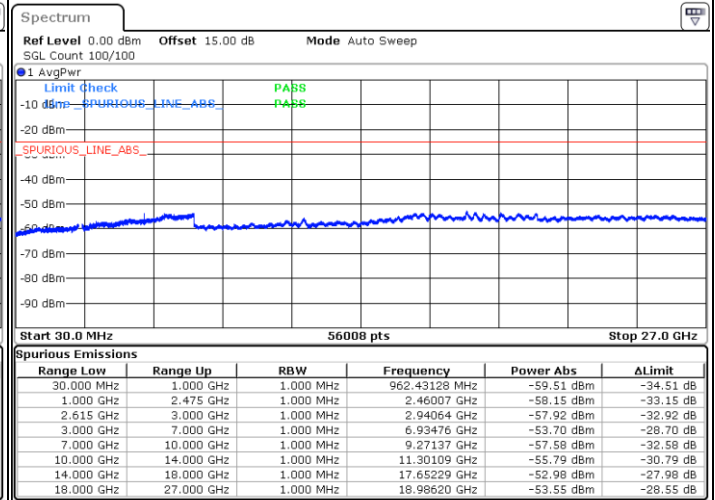

64QAM

Highest Channel / 1RB0 and 1RB74

Highest Channel / 1RB99 and 1RB0

Date: 1 JUN.2022 10:54:25

Date: 1 JUN.2022 10:52:53

Highest Channel / FullIRB

N/A

Date: 1 JUN.2022 11:02:06

LTE Band 7C / 20MHz+20MHz

64QAM

Lowest Channel / 1RB0 and 1RB99

Lowest Channel / 1RB99 and 1RB0

Date: 1 JUN 2022 23:42:35

Date: 1 JUN 2022 11:20:51

Lowest Channel / FullRB

N/A

Date: 1 JUN 2022 23:44:09

LTE Band 7C / 20MHz+20MHz

64QAM

Middle Channel / 1RB0 and 1RB99

Middle Channel / 1RB99 and 1RB0

Date: 1 JUN.2022 23:56:37

Date: 2 JUN.2022 00:04:19

Middle Channel / FullRB

N/A

Date: 1 JUN.2022 23:55:05

LTE Band 7C / 20MHz+20MHz

64QAM

Highest Channel / 1RB0 and 1RB99

Highest Channel / 1RB99 and 1RB0

Date: 2 JUN.2022 00:29:17

Date: 2 JUN.2022 00:27:44