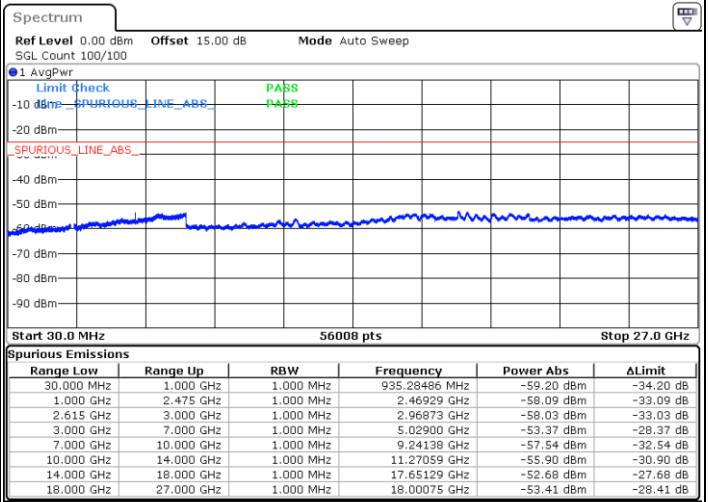

LTE Band 7C / 10MHz+20MHz

64QAM

Highest Channel / 1RB0 and 1RB99

Highest Channel / 1RB49 and 1RB0

Date: 1 JUN.2022 05:38:00

Date: 1 JUN.2022 05:36:28

Highest Channel / FullIRB

N/A

Date: 1 JUN.2022 05:45:41

LTE Band 7C / 15MHz+10MHz

64QAM

Lowest Channel / 1RB0 and 1RB49

Lowest Channel / 1RB74 and 1RB0

Date: 2 JUN.2022 01:05:09

Date: 2 JUN.2022 00:57:27

Lowest Channel / FullRB

N/A

Date: 2 JUN.2022 01:06:43

LTE Band 7C / 15MHz+10MHz

64QAM

Middle Channel / 1RB0 and 1RB49

Middle Channel / 1RB74 and 1RB0

Date: 2 JUN.2022 01:19:13

Date: 2 JUN.2022 01:26:57

Middle Channel / FullRB

N/A

Date: 2 JUN.2022 01:17:40

LTE Band 7C / 15MHz+10MHz

64QAM

Highest Channel / 1RB0 and 1RB49

Highest Channel / 1RB74 and 1RB0

Date: 2 JUN.2022 01:51:52