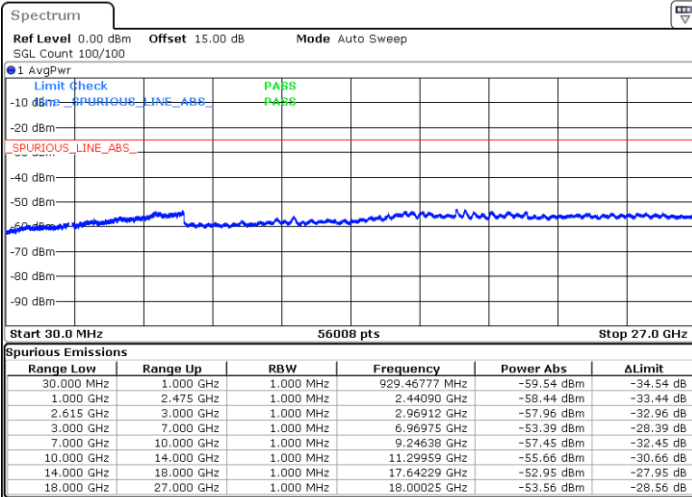

Middle Channel / 1RB74 and 1RB0

Date: 1 JUN.2022 07:45:15

Date: 1 JUN.2022 07:52:55

Middle Channel / FullRB

N/A

Date: 1 JUN.2022 07:43:41

LTE Band 7C / 15MHz+15MHz

64QAM

Highest Channel / 1RB0 and 1RB74

Highest Channel / 1RB74 and 1RB0

Date: 1 JUN.2022 08:16:14

Date: 1 JUN.2022 08:14:42

Highest Channel / FullIRB

N/A

Date: 1 JUN.2022 08:23:55

LTE Band 7C / 15MHz+20MHz

64QAM

Lowest Channel / 1RB0 and 1RB99

Lowest Channel / 1RB74 and 1RB0

Date: 1 JUN.2022 08:50:17

Date: 1 JUN.2022 08:42:38

Lowest Channel / FullIRB

N/A

Date: 1 JUN.2022 08:51:51