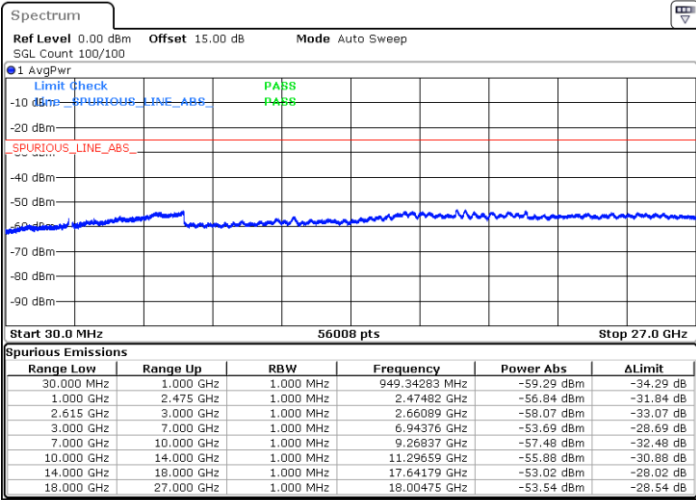

LTE Band 7C / 20MHz+15MHz

16QAM

Lowest Channel / 1RB0 and 1RB74

Lowest Channel / 1RB99 and 1RB0

Date: 1 JUN.2022 10:07:51

Date: 1 JUN.2022 10:03:15

Lowest Channel / FullRB

N/A

Date: 1 JUN.2022 10:12:28

LTE Band 7C / 20MHz+15MHz

16QAM

MiddleChannel / 1RB0 and 1RB74

Middle Channel / 1RB99 and 1RB0

Date: 1 JUN.2022 10:24:57

Date: 1 JUN.2022 10:29:33

Middle Channel / FullIRB

N/A

Date: 1 JUN.2022 10:20:20

LTE Band 7C / 20MHz+15MHz

16QAM

Highest Channel / 1RB0 and 1RB74

Highest Channel / 1RB99 and 1RB0

Date: 1 JUN.2022 10:55:57

Date: 1 JUN.2022 10:51:21

Highest Channel / FullIRB

N/A

Date: 1 JUN.2022 11:00:33

LTE Band 7C / 20MHz+20MHz

16QAM

Lowest Channel / 1RB0 and 1RB99

Lowest Channel / 1RB99 and 1RB0

Date: 1 JUN, 2022 23:41:03