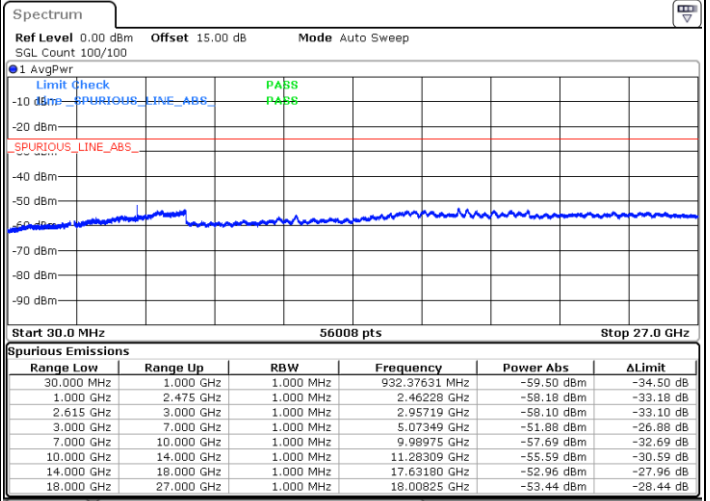

Date: 1 JUN.2022 06:57:04

Date: 1 JUN.2022 06:55:32

Highest Channel / FullIRB

N/A

Date: 1 JUN.2022 07:04:45

LTE Band 7C / 20MHz+15MHz

64QAM

Lowest Channel / 1RB0 and 1RB74

Lowest Channel / 1RB99 and 1RB0

Date: 1 JUN.2022 10:09:23

Date: 1 JUN.2022 10:01:43

Lowest Channel / FullIRB

N/A

Date: 1 JUN.2022 10:10:56

LTE Band 7C / 20MHz+15MHz

64QAM

MiddleChannel / 1RB0 and 1RB74

Middle Channel / 1RB99 and 1RB0

Date: 1 JUN.2022 10:23:25

Date: 1 JUN.2022 10:31:05

Middle Channel / FullRB

N/A

Date: 1 JUN.2022 10:21:52

LTE Band 7C / 20MHz+15MHz

64QAM

Highest Channel / 1RB0 and 1RB74

Highest Channel / 1RB99 and 1RB0

Date: 1 JUN.2022 10:54:25

Date: 1 JUN.2022 10:52:53

Highest Channel / FullIRB

N/A

Date: 1 JUN.2022 11:02:06