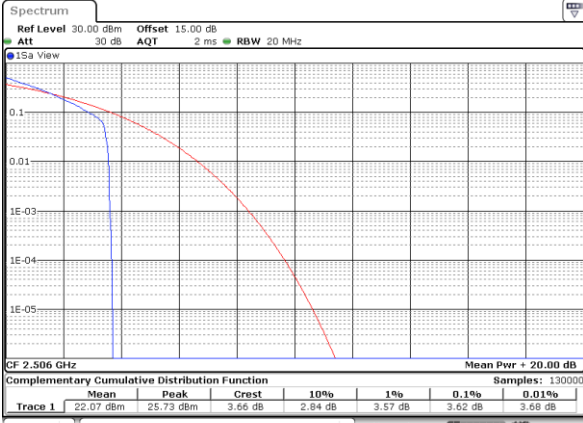

N/A

Date: 1 JUN.2022 23:55:05

LTE Band 7C / 20MHz+20MHz

64QAM

Highest Channel / 1RB0 and 1RB99

Highest Channel / 1RB99 and 1RB0

Date: 2 JUN.2022 00:29:17

Date: 2 JUN.2022 00:27:44

Highest Channel / FullIRB

N/A

Date: 2 JUN.2022 00:37:01

LTE Band 41

Peak-to-Average Ratio

Mode	LTE Band 41 / 20MHz				
Mod.	QPSK		16QAM		Limit: 13dB
RB Size	1RB	Full RB	1RB	Full RB	Result
Lowest CH	3.62	5.16	4.81	6.17	PASS
Middle CH	3.94	5.59	5.83	6.58	
Highest CH	3.86	5.28	5.65	6.26	
Mode	LTE Band 41 / 20MHz				
Mod.	64QAM				Limit: 13dB
RB Size	1RB	Full RB			Result
Lowest CH	6.26	6.90	-	-	PASS
Middle CH	7.39	7.16	-	-	
Highest CH	6.81	6.96	-	-	

LTE Band 41 / 20MHz / QPSK

Lowest Channel / 1RB

Date: 21 JUN 2022 02:15:47

Lowest Channel / Full RB

Date: 21 JUN 2022 02:15:12

Middle Channel / 1RB

Date: 21 JUN 2022 02:18:51

Middle Channel / Full RB