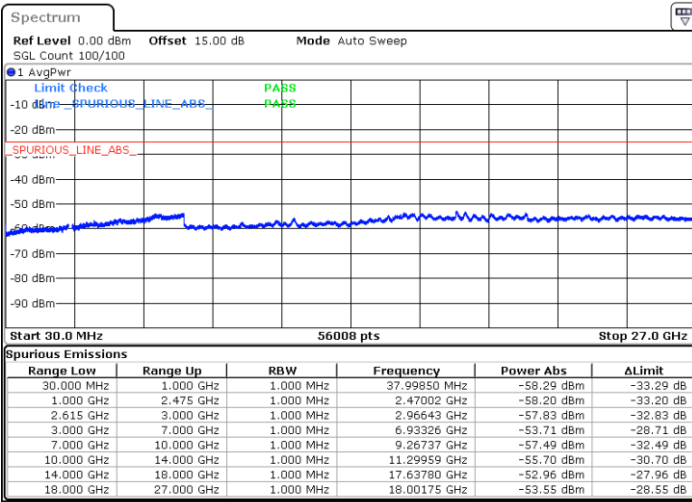

N/A

Date: 1 JUN.2022 10:20:20

LTE Band 7C / 20MHz+15MHz

16QAM

Highest Channel / 1RB0 and 1RB74

Highest Channel / 1RB99 and 1RB0

Date: 1 JUN.2022 10:55:57

Date: 1 JUN.2022 10:51:21

Highest Channel / FullIRB

N/A

Date: 1 JUN.2022 11:00:33

LTE Band 7C / 20MHz+20MHz

16QAM

Lowest Channel / 1RB0 and 1RB99

Lowest Channel / 1RB99 and 1RB0

Date: 1 JUN, 2022 23:41:03

Date: 1 JUN, 2022 23:36:26

Lowest Channel / FullIRB

N/A

Date: 1 JUN, 2022 23:45:41

LTE Band 7C / 20MHz+20MHz

16QAM

Middle Channel / 1RB0 and 1RB9

Middle Channel / 1RB99 and 1RB0

Date: 1 JUN.2022 23:58:09

Date: 2 JUN.2022 00:02:46

Middle Channel / FullRB

N/A

Date: 1 JUN.2022 23:53:32

LTE Band 7C / 20MHz+20MHz

16QAM

Highest Channel / 1RB0 and 1RB99