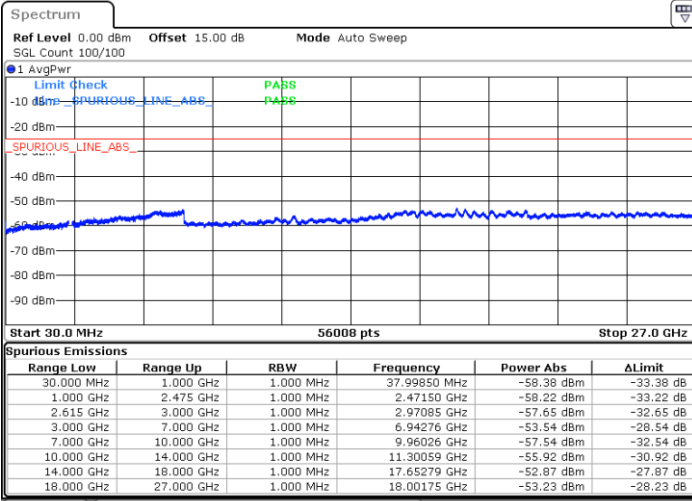

Date: 1 JUN, 2022 23:36:26

Lowest Channel / FullIRB

N/A

Date: 1 JUN, 2022 23:45:41

LTE Band 7C / 20MHz+20MHz

16QAM

Middle Channel / 1RB0 and 1RB9

Middle Channel / 1RB99 and 1RB0

Date: 1 JUN.2022 23:58:09

Date: 2 JUN.2022 00:02:46

Middle Channel / FullRB

N/A

Date: 1 JUN.2022 23:53:32

LTE Band 7C / 20MHz+20MHz

16QAM

Highest Channel / 1RB0 and 1RB99

Highest Channel / 1RB99 and 1RB0

Date: 2 JUN.2022 00:30:50

Date: 2 JUN.2022 00:26:10

Highest Channel / FullIRB

N/A

Date: 2 JUN.2022 00:35:27

LTE Band 7C / 10MHz+20MHz

64QAM

Lowest Channel / 1RB0 and 1RB99

Lowest Channel / 1RB49 and 1RB0

Date: 1 JUN.2022 04:53:01

Date: 1 JUN.2022 04:45:19

Lowest Channel / FullRB

N/A

Date: 1 JUN.2022 04:54:34

LTE Band 7C / 10MHz+20MHz