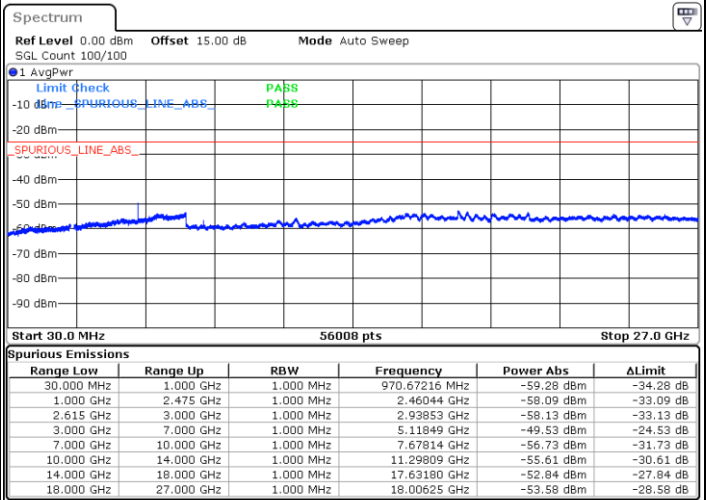

Lowest Channel / FullRB

N/A

Date: 1 JUN.2022 06:13:38

LTE Band 7C / 20MHz+10MHz

64QAM

Middle Channel / 1RB0 and 1RB49

Middle Channel / 1RB99 and 1RB0

Date: 1 JUN 2022 06:26:06

Date: 1 JUN 2022 06:33:46

Middle Channel / FullRB

N/A

Date: 1 JUN 2022 06:24:33

LTE Band 7C / 20MHz+10MHz

64QAM

Highest Channel / 1RB0 and 1RB49

Highest Channel / 1RB99 and 1RB0

Date: 1 JUN.2022 06:57:04

Date: 1 JUN.2022 06:55:32

Highest Channel / FullIRB

N/A

Date: 1 JUN.2022 07:04:45

LTE Band 7C / 20MHz+15MHz

64QAM

Lowest Channel / 1RB0 and 1RB74

Lowest Channel / 1RB99 and 1RB0

Date: 1 JUN.2022 10:09:23

Date: 1 JUN.2022 10:01:43

Lowest Channel / FullIRB

N/A

Date: 1 JUN.2022 10:10:56

LTE Band 7C / 20MHz+15MHz

64QAM