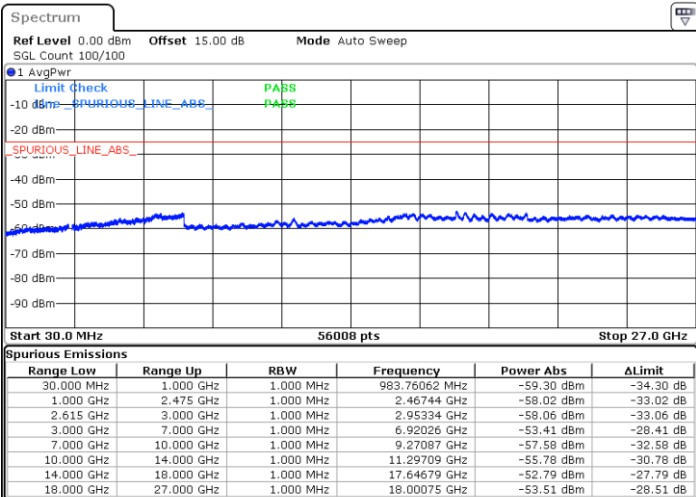

Date: 1 JUN.2022 10:12:28

LTE Band 7C / 20MHz+15MHz

16QAM

MiddleChannel / 1RB0 and 1RB74

Middle Channel / 1RB99 and 1RB0

Date: 1 JUN.2022 10:24:57

Date: 1 JUN.2022 10:29:33

Middle Channel / FullIRB

N/A

Date: 1 JUN.2022 10:20:20

LTE Band 7C / 20MHz+15MHz

16QAM

Highest Channel / 1RB0 and 1RB74

Highest Channel / 1RB99 and 1RB0

Date: 1 JUN.2022 10:55:57

Date: 1 JUN.2022 10:51:21

Highest Channel / FullIRB

N/A

Date: 1 JUN.2022 11:00:33

LTE Band 7C / 20MHz+20MHz

16QAM

Lowest Channel / 1RB0 and 1RB99

Lowest Channel / 1RB99 and 1RB0

Date: 1 JUN, 2022 23:41:03

Date: 1 JUN, 2022 23:36:26

Lowest Channel / FullIRB

N/A

Date: 1 JUN, 2022 23:45:41

LTE Band 7C / 20MHz+20MHz

16QAM

Middle Channel / 1RB0 and 1RB9

Middle Channel / 1RB99 and 1RB0