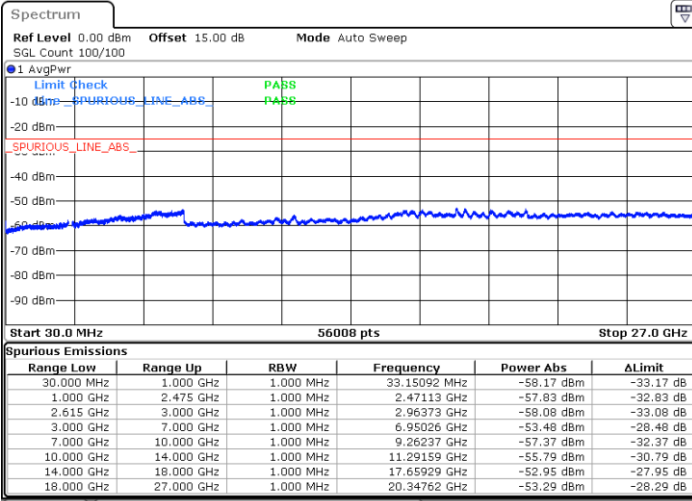

LTE Band 7C / 15MHz+20MHz

64QAM

Middle Channel / 1RB0 and 1RB9

Middle Channel / 1RB74 and 1RB0

Date: 1 JUN.2022 09:04:16

Date: 1 JUN.2022 09:11:57

Middle Channel / FullRB

N/A

Date: 1 JUN.2022 09:02:43

LTE Band 7C / 15MHz+20MHz

64QAM

Highest Channel / 1RB0 and 1RB99

Highest Channel / 1RB74 and 1RB0

Date: 1 JUN.2022 09:35:17

Date: 1 JUN.2022 09:33:45

Highest Channel / FullIRB

N/A

Date: 1 JUN.2022 09:42:57

LTE Band 7C / 20MHz+10MHz

64QAM

Lowest Channel / 1RB0 and 1RB49

Lowest Channel / 1RB99 and 1RB0

Date: 1 JUN.2022 06:12:05

Date: 1 JUN.2022 06:04:24