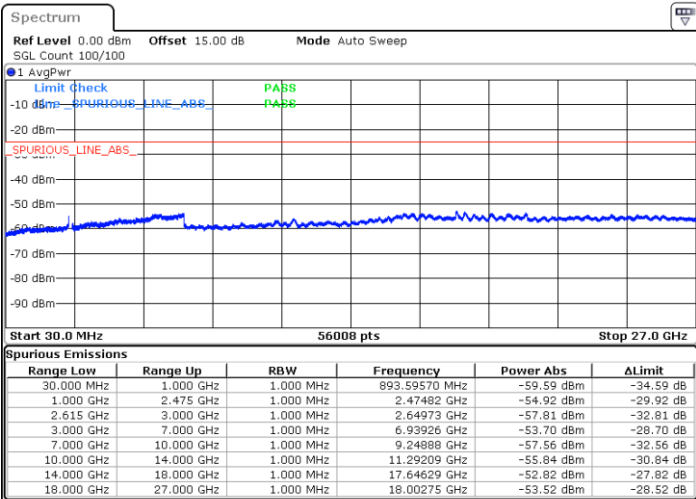

Date: 1 JUN.2022 06:57:04

Date: 1 JUN.2022 06:55:32

Highest Channel / FullIRB

N/A

Date: 1 JUN.2022 07:04:45

LTE Band 7C / 20MHz+15MHz

64QAM

Lowest Channel / 1RB0 and 1RB74

Lowest Channel / 1RB99 and 1RB0

Date: 1 JUN.2022 10:09:23

Date: 1 JUN.2022 10:01:43

Lowest Channel / FullIRB

N/A

Date: 1 JUN.2022 10:10:56

LTE Band 7C / 20MHz+15MHz

64QAM

MiddleChannel / 1RB0 and 1RB74

Middle Channel / 1RB99 and 1RB0

Date: 1 JUN.2022 10:23:25

Date: 1 JUN.2022 10:31:05

Middle Channel / FullRB

N/A

Date: 1 JUN.2022 10:21:52

LTE Band 7C / 20MHz+15MHz

64QAM

Highest Channel / 1RB0 and 1RB74

Highest Channel / 1RB99 and 1RB0

Date: 1 JUN.2022 10:54:25

Date: 1 JUN.2022 10:52:53

Highest Channel / FullIRB

N/A

Date: 1 JUN.2022 11:02:06