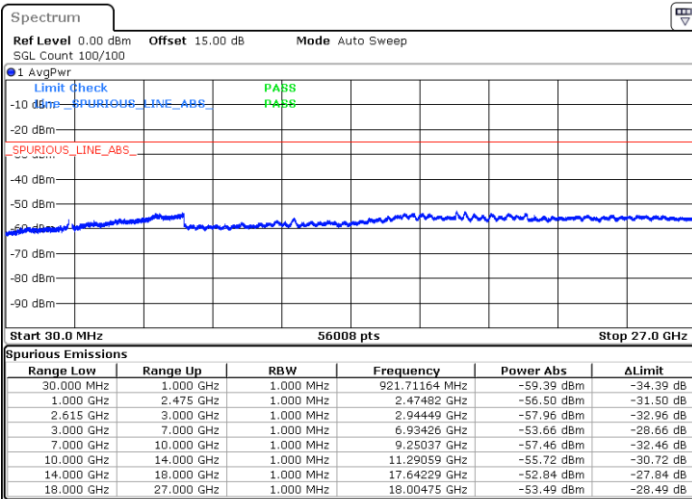

Date: 1 JUN.2022 09:02:43

LTE Band 7C / 15MHz+20MHz

64QAM

Highest Channel / 1RB0 and 1RB99

Highest Channel / 1RB74 and 1RB0

Date: 1 JUN.2022 09:35:17

Date: 1 JUN.2022 09:33:45

Highest Channel / FullIRB

N/A

Date: 1 JUN.2022 09:42:57

LTE Band 7C / 20MHz+10MHz

64QAM

Lowest Channel / 1RB0 and 1RB49

Lowest Channel / 1RB99 and 1RB0

Date: 1 JUN.2022 06:12:05

Date: 1 JUN.2022 06:04:24

Lowest Channel / FullRB

N/A

Date: 1 JUN.2022 06:13:38

LTE Band 7C / 20MHz+10MHz

64QAM

Middle Channel / 1RB0 and 1RB49

Middle Channel / 1RB99 and 1RB0

Date: 1 JUN 2022 06:26:06

Date: 1 JUN 2022 06:33:46

Middle Channel / FullRB

N/A

Date: 1 JUN 2022 06:24:33

LTE Band 7C / 20MHz+10MHz

64QAM

Highest Channel / 1RB0 and 1RB49

Highest Channel / 1RB99 and 1RB0