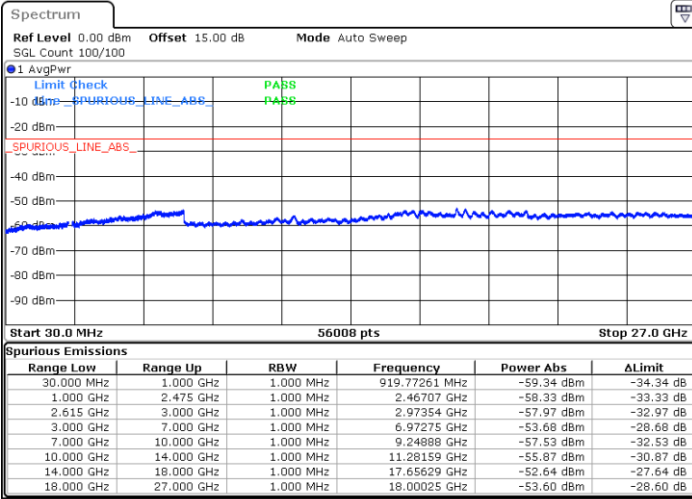

Lowest Channel / 1RB0 and 1RB99

Lowest Channel / 1RB49 and 1RB0

Date: 1 JUN.2022 04:53:01

Date: 1 JUN.2022 04:45:19

Lowest Channel / FullRB

N/A

Date: 1 JUN.2022 04:54:34

LTE Band 7C / 10MHz+20MHz

64QAM

MiddleChannel / 1RB0 and 1RB99

Middle Channel / 1RB49 and 1RB0

Date: 1 JUN.2022 05:07:01

Date: 1 JUN.2022 05:14:41

Middle Channel / FullRB

N/A

Date: 1 JUN.2022 05:05:28

LTE Band 7C / 10MHz+20MHz

64QAM

Highest Channel / 1RB0 and 1RB99

Highest Channel / 1RB49 and 1RB0

Date: 1 JUN.2022 05:38:00

Date: 1 JUN.2022 05:36:28

Highest Channel / FullIRB

N/A