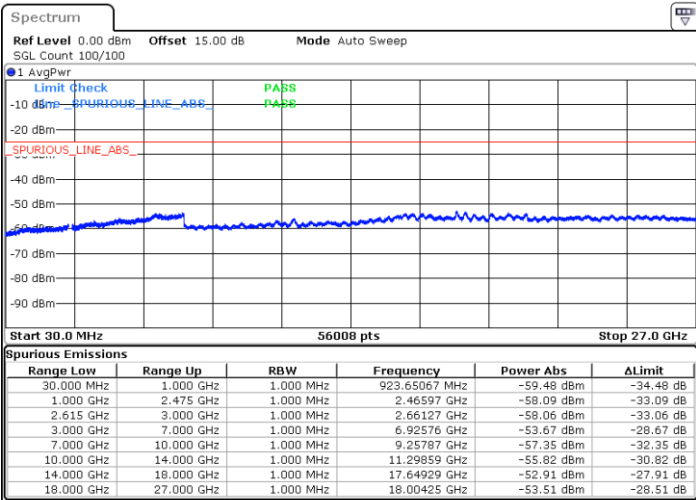

N/A

Date: 1 JUN.2022 09:42:57

LTE Band 7C / 20MHz+10MHz

64QAM

Lowest Channel / 1RB0 and 1RB49

Lowest Channel / 1RB99 and 1RB0

Date: 1 JUN.2022 06:12:05

Date: 1 JUN.2022 06:04:24

Lowest Channel / FullRB

N/A

Date: 1 JUN.2022 06:13:38

LTE Band 7C / 20MHz+10MHz

64QAM

Middle Channel / 1RB0 and 1RB49

Middle Channel / 1RB99 and 1RB0

Date: 1 JUN 2022 06:26:06

Date: 1 JUN 2022 06:33:46

Middle Channel / FullRB

N/A

Date: 1 JUN 2022 06:24:33

LTE Band 7C / 20MHz+10MHz

64QAM

Highest Channel / 1RB0 and 1RB49

Highest Channel / 1RB99 and 1RB0

Date: 1 JUN.2022 06:57:04

Date: 1 JUN.2022 06:55:32

Highest Channel / FullIRB

N/A

Date: 1 JUN.2022 07:04:45

LTE Band 7C / 20MHz+15MHz

64QAM

Lowest Channel / 1RB0 and 1RB74