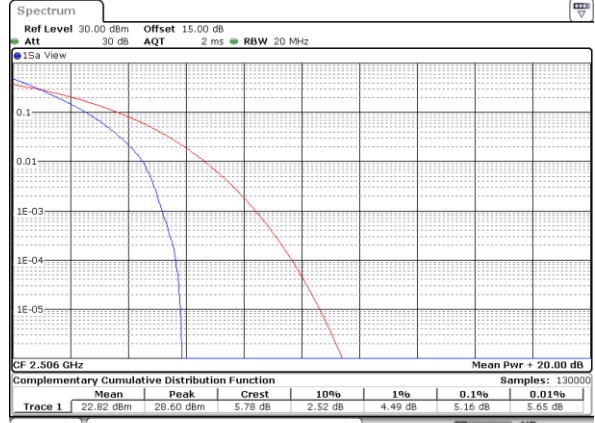

N/A

Date: 1 JUN.2022 23:55:05

LTE Band 7C / 20MHz+20MHz

64QAM

Highest Channel / 1RB0 and 1RB99

Highest Channel / 1RB99 and 1RB0

Date: 2 JUN.2022 00:29:17

Date: 2 JUN.2022 00:27:44

Highest Channel / FullIRB

N/A

Date: 2 JUN.2022 00:37:01

LTE Band 41

Peak-to-Average Ratio

Mode	LTE Band 41 / 20MHz				
Mod.	QPSK		16QAM		Limit: 13dB
RB Size	1RB	Full RB	1RB	Full RB	Result
Lowest CH	3.62	5.16	4.81	6.17	PASS
Middle CH	3.94	5.59	5.83	6.58	
Highest CH	3.86	5.28	5.65	6.26	
Mode	LTE Band 41 / 20MHz				
Mod.	64QAM				Limit: 13dB
RB Size	1RB	Full RB			Result
Lowest CH	6.26	6.90	-	-	PASS
Middle CH	7.39	7.16	-	-	
Highest CH	6.81	6.96	-	-	

LTE Band 41 / 20MHz / QPSK

Lowest Channel / 1RB

Date: 21 JUN 2022 02:15:47

Lowest Channel / Full RB

Date: 21 JUN 2022 02:15:12

Middle Channel / 1RB

Date: 21 JUN 2022 02:18:51

Middle Channel / Full RB