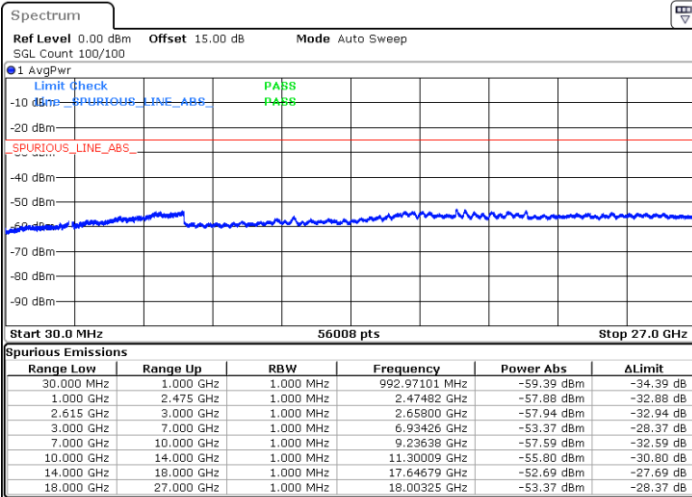

Date: 1 JUN.2022 23:58:09

Date: 2 JUN.2022 00:02:46

Middle Channel / FullRB

N/A

Date: 1 JUN.2022 23:53:32

LTE Band 7C / 20MHz+20MHz

16QAM

Highest Channel / 1RB0 and 1RB99

Highest Channel / 1RB99 and 1RB0

Date: 2 JUN.2022 00:30:50

Date: 2 JUN.2022 00:26:10

Highest Channel / FullIRB

N/A

Date: 2 JUN.2022 00:35:27

LTE Band 7C / 10MHz+20MHz

64QAM

Lowest Channel / 1RB0 and 1RB99

Lowest Channel / 1RB49 and 1RB0

Date: 1 JUN.2022 04:53:01

Date: 1 JUN.2022 04:45:19

Lowest Channel / FullRB

N/A

Date: 1 JUN.2022 04:54:34

LTE Band 7C / 10MHz+20MHz