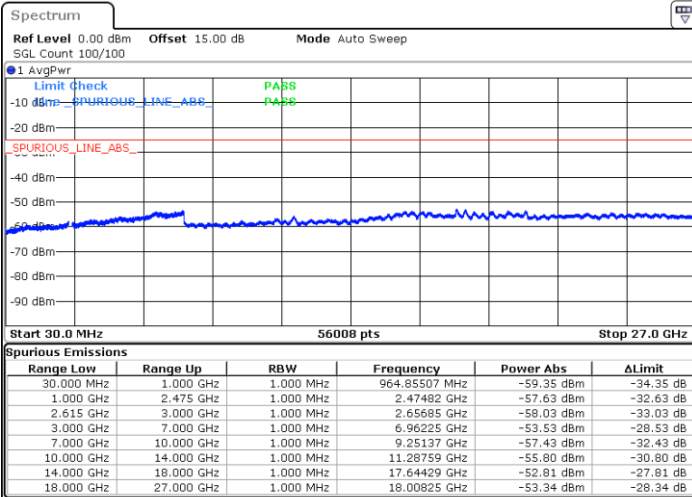

Date: 1 JUN 2022 23:44:09

LTE Band 7C / 20MHz+20MHz

64QAM

Middle Channel / 1RB0 and 1RB99

Middle Channel / 1RB99 and 1RB0

Date: 1 JUN.2022 23:56:37

Date: 2 JUN.2022 00:04:19

Middle Channel / FullRB

N/A

Date: 1 JUN.2022 23:55:05

LTE Band 7C / 20MHz+20MHz

64QAM

Highest Channel / 1RB0 and 1RB99

Highest Channel / 1RB99 and 1RB0

Date: 2 JUN.2022 00:29:17

Date: 2 JUN.2022 00:27:44

Highest Channel / FullIRB

N/A

Date: 2 JUN.2022 00:37:01

LTE Band 41

Peak-to-Average Ratio

Mode	LTE Band 41 / 20MHz				
Mod.	QPSK		16QAM		Limit: 13dB
RB Size	1RB	Full RB	1RB	Full RB	Result
Lowest CH	3.62	5.16	4.81	6.17	PASS
Middle CH	3.94	5.59	5.83	6.58	
Highest CH	3.86	5.28	5.65	6.26	
Mode	LTE Band 41 / 20MHz				
Mod.	64QAM				Limit: 13dB
RB Size	1RB	Full RB			Result
Lowest CH	6.26	6.90	-	-	PASS
Middle CH	7.39	7.16	-	-	
Highest CH	6.81	6.96	-	-	