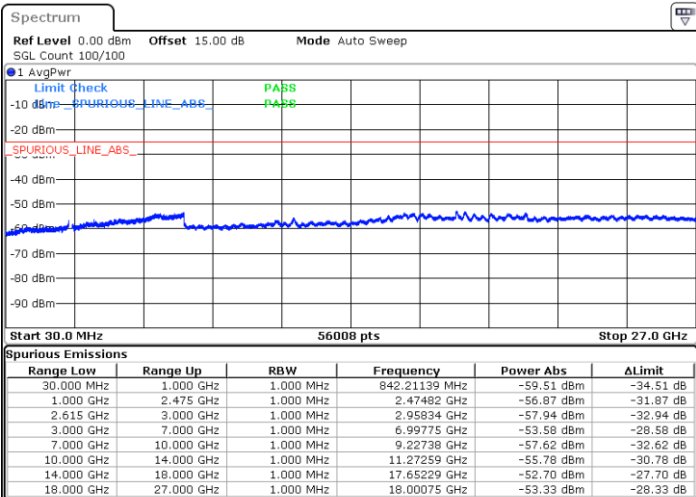

Highest Channel / FullIRB

N/A

Date: 1 JUN.2022 11:00:33

LTE Band 7C / 20MHz+20MHz

16QAM

Lowest Channel / 1RB0 and 1RB99

Lowest Channel / 1RB99 and 1RB0

Date: 1 JUN, 2022 23:41:03

Date: 1 JUN, 2022 23:36:26

Lowest Channel / FullIRB

N/A

Date: 1 JUN, 2022 23:45:41

LTE Band 7C / 20MHz+20MHz

16QAM

Middle Channel / 1RB0 and 1RB9

Middle Channel / 1RB99 and 1RB0

Date: 1 JUN.2022 23:58:09

Date: 2 JUN.2022 00:02:46

Middle Channel / FullRB

N/A

Date: 1 JUN.2022 23:53:32

LTE Band 7C / 20MHz+20MHz

16QAM

Highest Channel / 1RB0 and 1RB99

Highest Channel / 1RB99 and 1RB0

Date: 2 JUN.2022 00:30:50

Date: 2 JUN.2022 00:26:10

Highest Channel / FullIRB

N/A

Date: 2 JUN.2022 00:35:27

LTE Band 7C / 10MHz+20MHz

64QAM