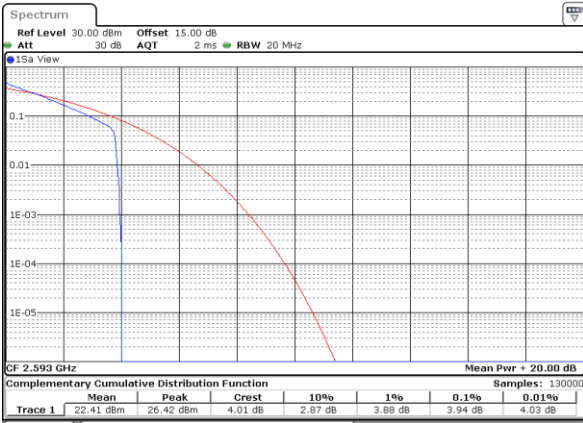

Highest Channel / FullIRB

N/A

Date: 2 JUN.2022 00:37:01

LTE Band 41

Peak-to-Average Ratio

Mode	LTE Band 41 / 20MHz				
Mod.	QPSK		16QAM		Limit: 13dB
RB Size	1RB	Full RB	1RB	Full RB	Result
Lowest CH	3.62	5.16	4.81	6.17	PASS
Middle CH	3.94	5.59	5.83	6.58	
Highest CH	3.86	5.28	5.65	6.26	
Mode	LTE Band 41 / 20MHz				
Mod.	64QAM				Limit: 13dB
RB Size	1RB	Full RB			Result
Lowest CH	6.26	6.90	-	-	PASS
Middle CH	7.39	7.16	-	-	
Highest CH	6.81	6.96	-	-	

LTE Band 41 / 20MHz / QPSK

Lowest Channel / 1RB

Date: 21 JUN 2022 02:15:47

Lowest Channel / Full RB

Date: 21 JUN 2022 02:15:12

Middle Channel / 1RB

Date: 21 JUN 2022 02:18:51

Middle Channel / Full RB

Date: 21 JUN 2022 02:19:24

Highest Channel / 1RB

Date: 21 JUN 2022 02:23:04

Highest Channel / Full RB

Date: 21 JUN 2022 02:22:29