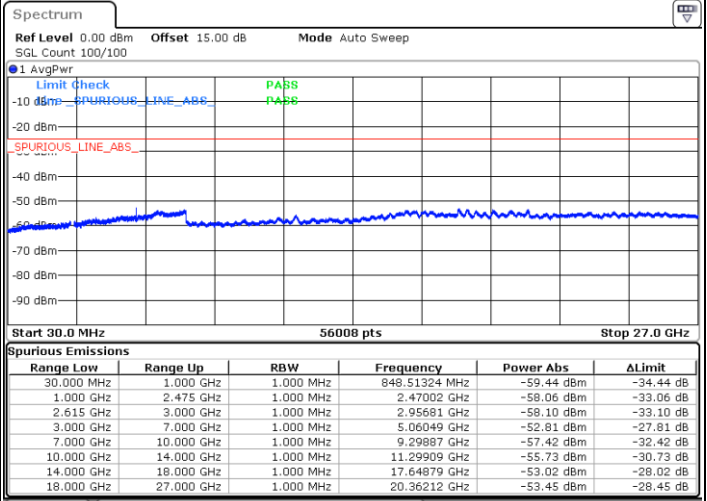

LTE Band 7C / 10MHz+20MHz

64QAM

MiddleChannel / 1RB0 and 1RB99

Middle Channel / 1RB49 and 1RB0

Date: 1 JUN.2022 05:07:01

Date: 1 JUN.2022 05:14:41