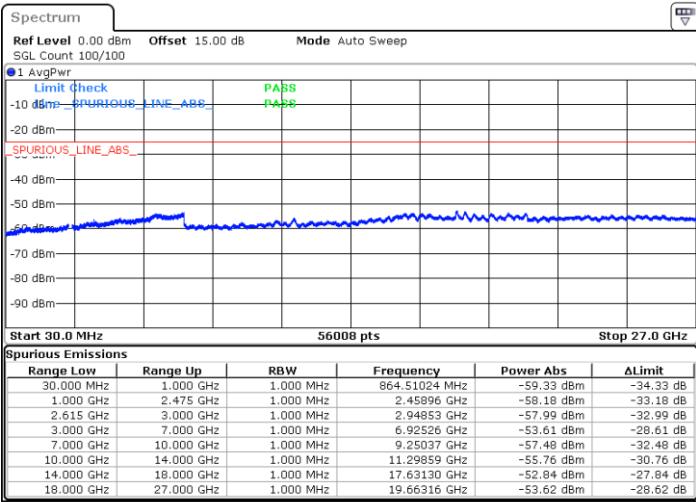

LTE Band 7C / 10MHz+20MHz

64QAM

Highest Channel / 1RB0 and 1RB99

Highest Channel / 1RB49 and 1RB0

Date: 1 JUN.2022 05:38:00

Date: 1 JUN.2022 05:36:28

Highest Channel / FullIRB

N/A

Date: 1 JUN.2022 05:45:41

LTE Band 7C / 15MHz+10MHz

64QAM

Lowest Channel / 1RB0 and 1RB49

Lowest Channel / 1RB74 and 1RB0

Date: 2 JUN.2022 01:05:09

Date: 2 JUN.2022 00:57:27

Lowest Channel / FullRB

N/A

Date: 2 JUN.2022 01:06:43

LTE Band 7C / 15MHz+10MHz

64QAM

Middle Channel / 1RB0 and 1RB49

Middle Channel / 1RB74 and 1RB0

Date: 2 JUN.2022 01:19:13

Date: 2 JUN.2022 01:26:57

Middle Channel / FullRB

N/A

Date: 2 JUN.2022 01:17:40

LTE Band 7C / 15MHz+10MHz

64QAM

Highest Channel / 1RB0 and 1RB49

Highest Channel / 1RB74 and 1RB0

Date: 2 JUN.2022 01:51:52