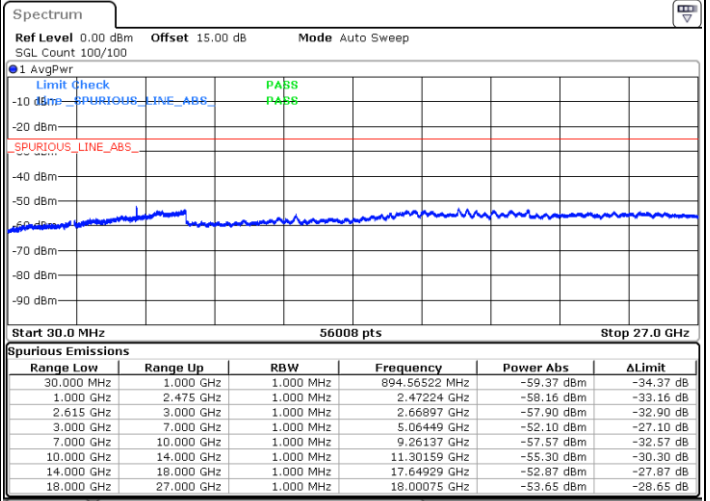

Highest Channel / 1RB0 and 1RB74

Highest Channel / 1RB74 and 1RB0

Date: 1 JUN.2022 08:16:14

Date: 1 JUN.2022 08:14:42

Highest Channel / FullIRB

N/A

Date: 1 JUN.2022 08:23:55

LTE Band 7C / 15MHz+20MHz

64QAM

Lowest Channel / 1RB0 and 1RB99

Lowest Channel / 1RB74 and 1RB0

Date: 1 JUN.2022 08:50:17

Date: 1 JUN.2022 08:42:38

Lowest Channel / FullIRB

N/A

Date: 1 JUN.2022 08:51:51

LTE Band 7C / 15MHz+20MHz

64QAM

Middle Channel / 1RB0 and 1RB9

Middle Channel / 1RB74 and 1RB0

Date: 1 JUN.2022 09:04:16

Date: 1 JUN.2022 09:11:57

Middle Channel / FullRB

N/A

Date: 1 JUN.2022 09:02:43

LTE Band 7C / 15MHz+20MHz

64QAM

Highest Channel / 1RB0 and 1RB99

Highest Channel / 1RB74 and 1RB0

Date: 1 JUN.2022 09:35:17

Date: 1 JUN.2022 09:33:45

Highest Channel / FullIRB