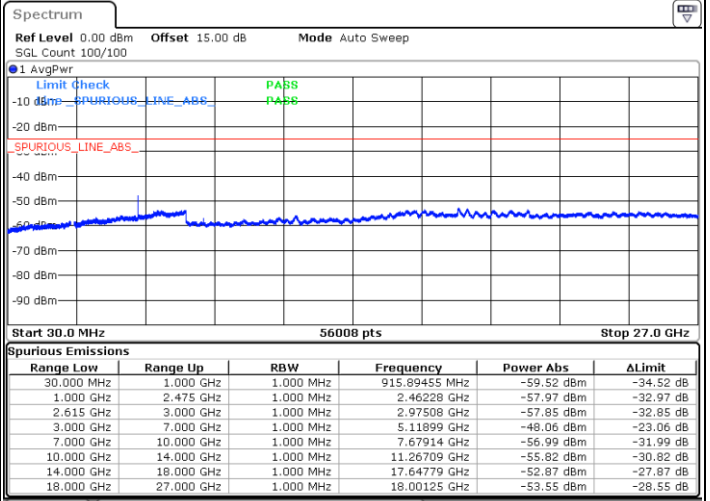

N/A

Date: 2 JUN.2022 01:06:43

LTE Band 7C / 15MHz+10MHz

64QAM

Middle Channel / 1RB0 and 1RB49

Middle Channel / 1RB74 and 1RB0

Date: 2 JUN.2022 01:19:13

Date: 2 JUN.2022 01:26:57

Middle Channel / FullRB

N/A

Date: 2 JUN.2022 01:17:40

LTE Band 7C / 15MHz+10MHz

64QAM

Highest Channel / 1RB0 and 1RB49

Highest Channel / 1RB74 and 1RB0

Date: 2 JUN.2022 01:51:52

Date: 2 JUN.2022 01:50:19

Highest Channel / FullIRB

N/A

Date: 2 JUN.2022 02:05:20

LTE Band 7C / 15MHz+15MHz

64QAM

Lowest Channel / 1RB0 and 1RB74

Lowest Channel / 1RB74 and 1RB0

Date: 1 JUN 2022 07:31:13

Date: 1 JUN 2022 07:23:33

Lowest Channel / FullRB

N/A

Date: 1 JUN 2022 07:32:45

LTE Band 7C / 15MHz+15MHz

64QAM

Middle Channel / 1RB0 and 1RB74