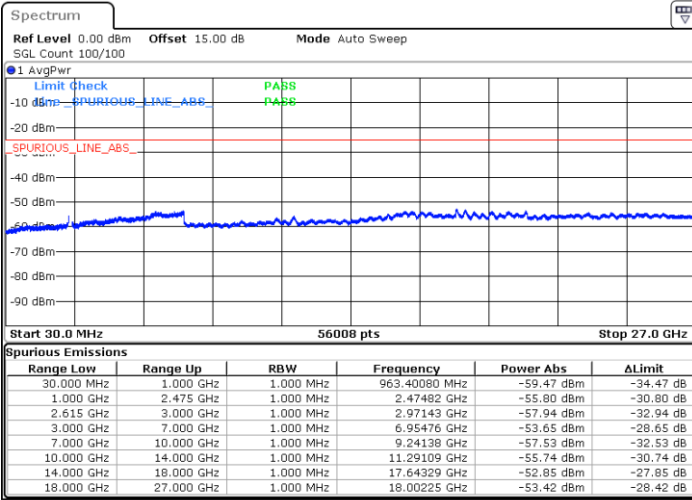

Middle Channel / FullRB

N/A

Date: 2 JUN.2022 01:17:40

LTE Band 7C / 15MHz+10MHz

64QAM

Highest Channel / 1RB0 and 1RB49

Highest Channel / 1RB74 and 1RB0

Date: 2 JUN.2022 01:51:52

Date: 2 JUN.2022 01:50:19

Highest Channel / FullIRB

N/A

Date: 2 JUN.2022 02:05:20

LTE Band 7C / 15MHz+15MHz

64QAM

Lowest Channel / 1RB0 and 1RB74

Lowest Channel / 1RB74 and 1RB0

Date: 1 JUN 2022 07:31:13

Date: 1 JUN 2022 07:23:33

Lowest Channel / FullRB

N/A

Date: 1 JUN 2022 07:32:45

LTE Band 7C / 15MHz+15MHz

64QAM

Middle Channel / 1RB0 and 1RB74