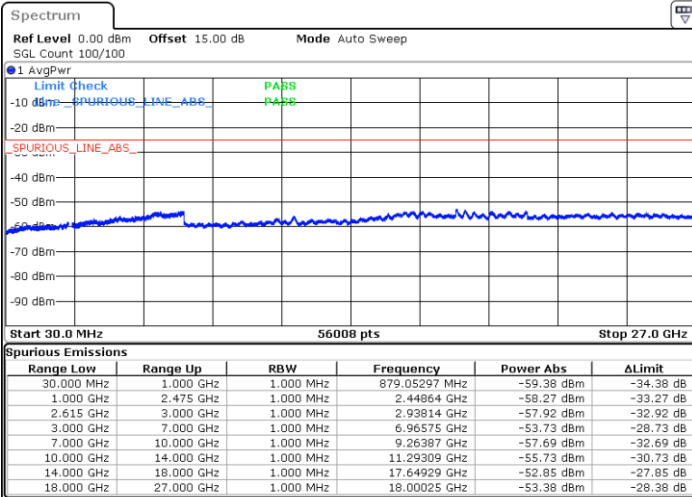

LTE Band 7C / 10MHz+20MHz

64QAM

Highest Channel / 1RB0 and 1RB99

Highest Channel / 1RB49 and 1RB0

Date: 1 JUN.2022 05:38:00

Date: 1 JUN.2022 05:36:28

Highest Channel / FullIRB

N/A

Date: 1 JUN.2022 05:45:41

LTE Band 7C / 15MHz+10MHz

64QAM

Lowest Channel / 1RB0 and 1RB49

Lowest Channel / 1RB74 and 1RB0

Date: 2 JUN.2022 01:05:09

Date: 2 JUN.2022 00:57:27

Lowest Channel / FullRB