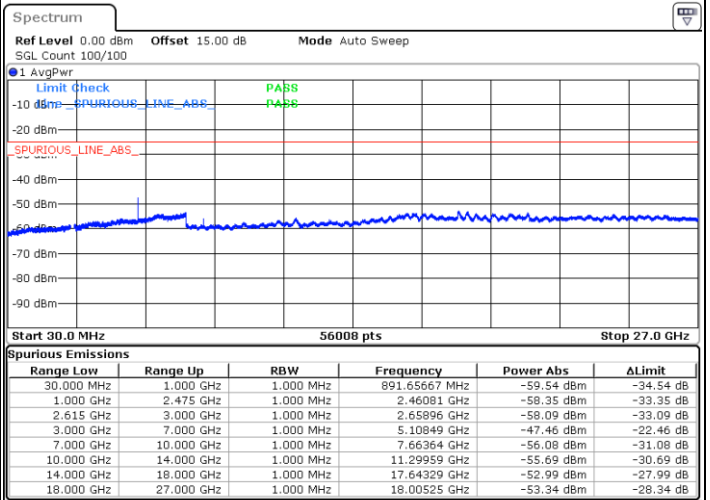

Date: 1 JUN.2022 10:12:28

LTE Band 7C / 20MHz+15MHz

16QAM

MiddleChannel / 1RB0 and 1RB74

Middle Channel / 1RB99 and 1RB0

Date: 1 JUN.2022 10:24:57

Date: 1 JUN.2022 10:29:33

Middle Channel / FullIRB

N/A

Date: 1 JUN.2022 10:20:20

LTE Band 7C / 20MHz+15MHz

16QAM

Highest Channel / 1RB0 and 1RB74

Highest Channel / 1RB99 and 1RB0

Date: 1 JUN.2022 10:55:57

Date: 1 JUN.2022 10:51:21

Highest Channel / FullIRB

N/A

Date: 1 JUN.2022 11:00:33

LTE Band 7C / 20MHz+20MHz

16QAM

Lowest Channel / 1RB0 and 1RB99

Lowest Channel / 1RB99 and 1RB0

Date: 1 JUN, 2022 23:41:03

Date: 1 JUN, 2022 23:36:26

Lowest Channel / FullIRB

N/A

Date: 1 JUN, 2022 23:45:41

LTE Band 7C / 20MHz+20MHz

16QAM

Middle Channel / 1RB0 and 1RB9

Middle Channel / 1RB99 and 1RB0