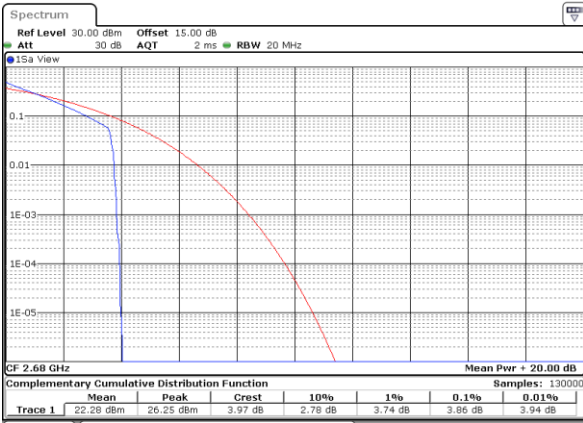

Highest Channel / FullIRB

N/A

Date: 2 JUN.2022 00:37:01

LTE Band 41

Peak-to-Average Ratio

Mode	LTE Band 41 / 20MHz				
Mod.	QPSK		16QAM		Limit: 13dB
RB Size	1RB	Full RB	1RB	Full RB	Result
Lowest CH	3.62	5.16	4.81	6.17	PASS
Middle CH	3.94	5.59	5.83	6.58	
Highest CH	3.86	5.28	5.65	6.26	
Mode	LTE Band 41 / 20MHz				
Mod.	64QAM				Limit: 13dB
RB Size	1RB	Full RB			Result
Lowest CH	6.26	6.90	-	-	PASS
Middle CH	7.39	7.16	-	-	
Highest CH	6.81	6.96	-	-	

LTE Band 41 / 20MHz / QPSK

Lowest Channel / 1RB

Date: 21 JUN 2022 02:15:47

Lowest Channel / Full RB

Date: 21 JUN 2022 02:15:12

Middle Channel / 1RB

Date: 21 JUN 2022 02:18:51

Middle Channel / Full RB

Date: 21 JUN 2022 02:19:24

Highest Channel / 1RB

Date: 21 JUN 2022 02:23:04

Highest Channel / Full RB

Date: 21 JUN 2022 02:22:29