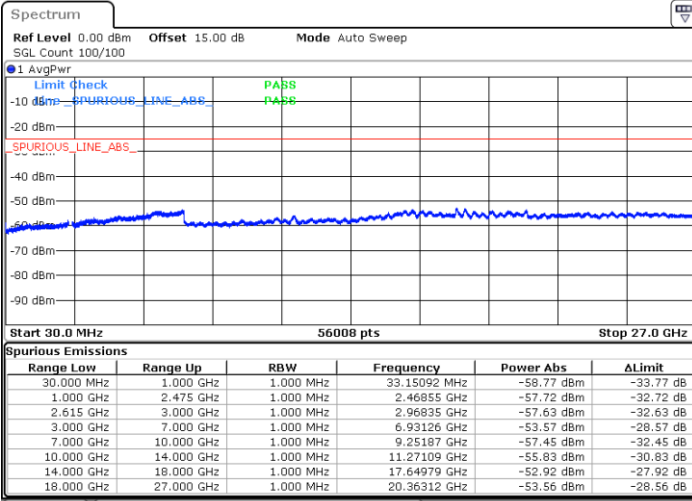

Middle Channel / 1RB74 and 1RB0

Date: 1 JUN.2022 07:45:15

Date: 1 JUN.2022 07:52:55

Middle Channel / FullRB

N/A

Date: 1 JUN.2022 07:43:41

LTE Band 7C / 15MHz+15MHz

64QAM

Highest Channel / 1RB0 and 1RB74

Highest Channel / 1RB74 and 1RB0

Date: 1 JUN.2022 08:16:14

Date: 1 JUN.2022 08:14:42

Highest Channel / FullIRB

N/A

Date: 1 JUN.2022 08:23:55

LTE Band 7C / 15MHz+20MHz

64QAM

Lowest Channel / 1RB0 and 1RB99

Lowest Channel / 1RB74 and 1RB0

Date: 1 JUN.2022 08:50:17

Date: 1 JUN.2022 08:42:38

Lowest Channel / FullIRB

N/A

Date: 1 JUN.2022 08:51:51