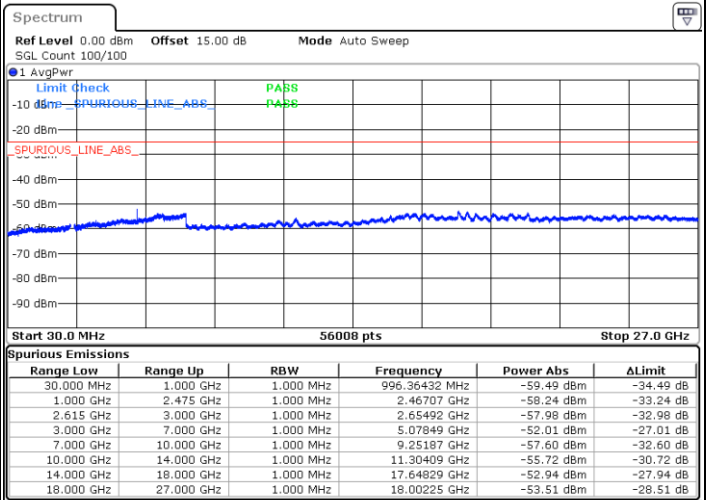

N/A

Date: 1 JUN.2022 09:42:57

LTE Band 7C / 20MHz+10MHz

64QAM

Lowest Channel / 1RB0 and 1RB49

Lowest Channel / 1RB99 and 1RB0

Date: 1 JUN.2022 06:12:05

Date: 1 JUN.2022 06:04:24

Lowest Channel / FullRB

N/A

Date: 1 JUN.2022 06:13:38

LTE Band 7C / 20MHz+10MHz

64QAM

Middle Channel / 1RB0 and 1RB49

Middle Channel / 1RB99 and 1RB0

Date: 1 JUN 2022 06:26:06

Date: 1 JUN 2022 06:33:46

Middle Channel / FullRB

N/A

Date: 1 JUN 2022 06:24:33

LTE Band 7C / 20MHz+10MHz

64QAM

Highest Channel / 1RB0 and 1RB49

Highest Channel / 1RB99 and 1RB0

Date: 1 JUN.2022 06:57:04

Date: 1 JUN.2022 06:55:32

Highest Channel / FullIRB

N/A

Date: 1 JUN.2022 07:04:45

LTE Band 7C / 20MHz+15MHz

64QAM

Lowest Channel / 1RB0 and 1RB74