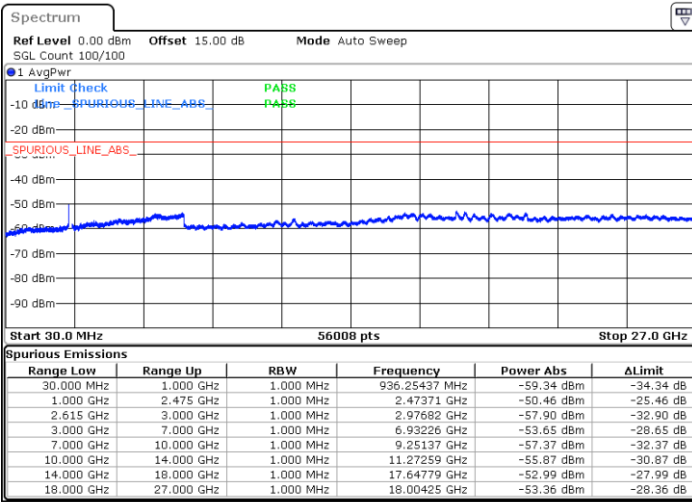

Date: 1 JUN.2022 09:02:43

LTE Band 7C / 15MHz+20MHz

64QAM

Highest Channel / 1RB0 and 1RB99

Highest Channel / 1RB74 and 1RB0

Date: 1 JUN.2022 09:35:17

Date: 1 JUN.2022 09:33:45

Highest Channel / FullIRB

N/A

Date: 1 JUN.2022 09:42:57

LTE Band 7C / 20MHz+10MHz

64QAM

Lowest Channel / 1RB0 and 1RB49

Lowest Channel / 1RB99 and 1RB0

Date: 1 JUN.2022 06:12:05

Date: 1 JUN.2022 06:04:24

Lowest Channel / FullRB

N/A

Date: 1 JUN.2022 06:13:38

LTE Band 7C / 20MHz+10MHz

64QAM

Middle Channel / 1RB0 and 1RB49

Middle Channel / 1RB99 and 1RB0

Date: 1 JUN 2022 06:26:06

Date: 1 JUN 2022 06:33:46

Middle Channel / FullRB

N/A

Date: 1 JUN 2022 06:24:33

LTE Band 7C / 20MHz+10MHz

64QAM

Highest Channel / 1RB0 and 1RB49

Highest Channel / 1RB99 and 1RB0