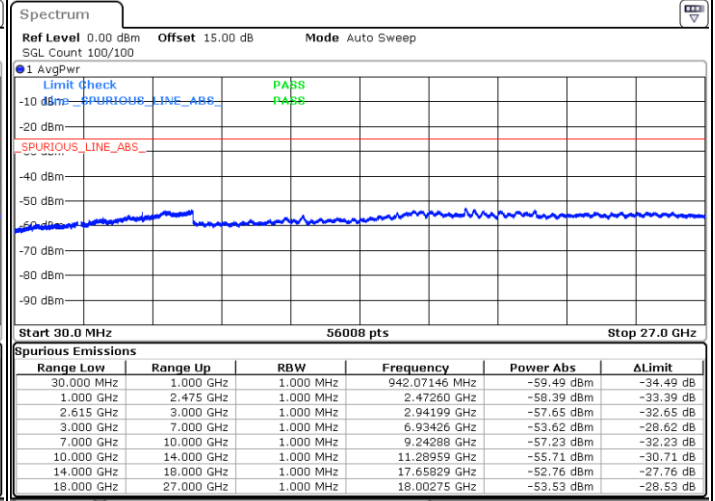

Middle Channel / FullRB

N/A

Date: 2 JUN.2022 01:17:40

LTE Band 7C / 15MHz+10MHz

64QAM

Highest Channel / 1RB0 and 1RB49

Highest Channel / 1RB74 and 1RB0

Date: 2 JUN.2022 01:51:52

Date: 2 JUN.2022 01:50:19

Highest Channel / FullIRB

N/A

Date: 2 JUN.2022 02:05:20

LTE Band 7C / 15MHz+15MHz

64QAM

Lowest Channel / 1RB0 and 1RB74

Lowest Channel / 1RB74 and 1RB0

Date: 1 JUN 2022 07:31:13

Date: 1 JUN 2022 07:23:33

Lowest Channel / FullRB

N/A

Date: 1 JUN 2022 07:32:45

LTE Band 7C / 15MHz+15MHz

64QAM

Middle Channel / 1RB0 and 1RB74