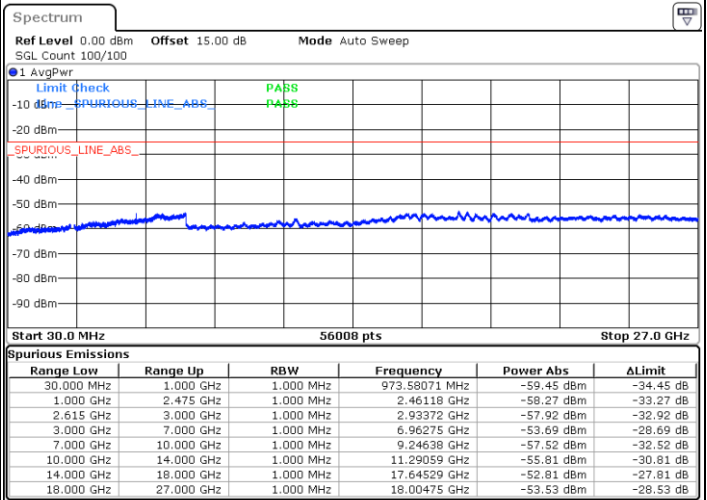

Date: 1 JUN 2022 06:33:46

Middle Channel / FullRB

N/A

Date: 1 JUN 2022 06:24:33

LTE Band 7C / 20MHz+10MHz

64QAM

Highest Channel / 1RB0 and 1RB49

Highest Channel / 1RB99 and 1RB0

Date: 1 JUN.2022 06:57:04

Date: 1 JUN.2022 06:55:32

Highest Channel / FullIRB

N/A

Date: 1 JUN.2022 07:04:45

LTE Band 7C / 20MHz+15MHz

64QAM

Lowest Channel / 1RB0 and 1RB74

Lowest Channel / 1RB99 and 1RB0

Date: 1 JUN.2022 10:09:23

Date: 1 JUN.2022 10:01:43

Lowest Channel / FullIRB

N/A

Date: 1 JUN.2022 10:10:56

LTE Band 7C / 20MHz+15MHz

64QAM