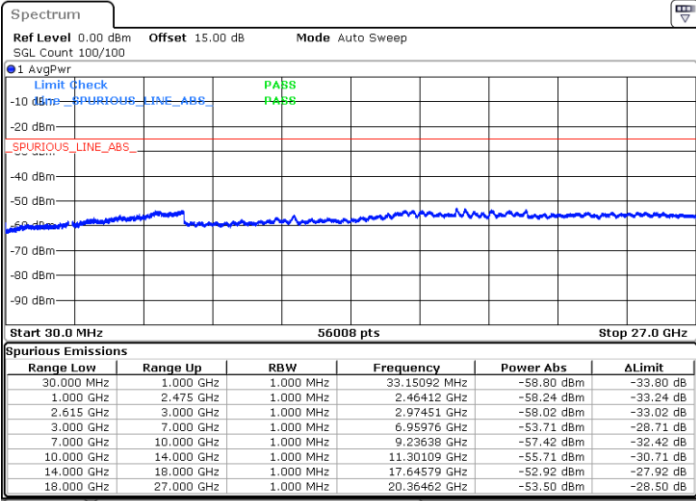

Date: 1 JUN.2022 06:57:04

Date: 1 JUN.2022 06:55:32

Highest Channel / FullIRB

N/A

Date: 1 JUN.2022 07:04:45

LTE Band 7C / 20MHz+15MHz

64QAM

Lowest Channel / 1RB0 and 1RB74

Lowest Channel / 1RB99 and 1RB0

Date: 1 JUN.2022 10:09:23

Date: 1 JUN.2022 10:01:43

Lowest Channel / FullIRB

N/A

Date: 1 JUN.2022 10:10:56

LTE Band 7C / 20MHz+15MHz

64QAM

MiddleChannel / 1RB0 and 1RB74

Middle Channel / 1RB99 and 1RB0

Date: 1 JUN.2022 10:23:25

Date: 1 JUN.2022 10:31:05

Middle Channel / FullRB

N/A

Date: 1 JUN.2022 10:21:52

LTE Band 7C / 20MHz+15MHz