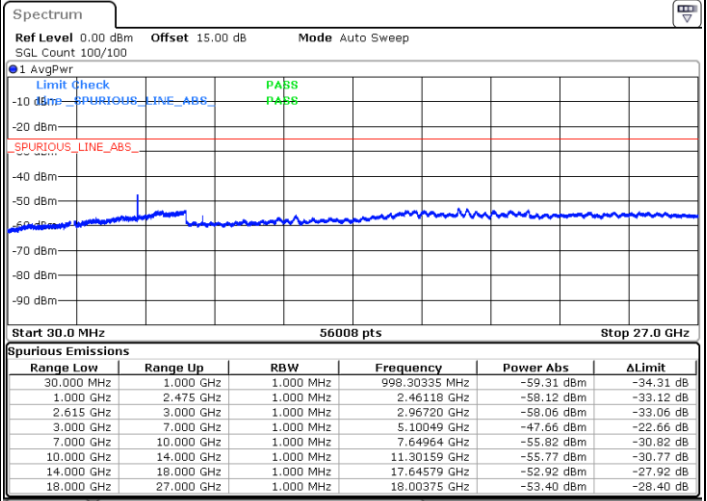

Date: 1 JUN, 2022 23:36:26

Lowest Channel / FullIRB

N/A

Date: 1 JUN, 2022 23:45:41

LTE Band 7C / 20MHz+20MHz

16QAM

Middle Channel / 1RB0 and 1RB9

Middle Channel / 1RB99 and 1RB0

Date: 1 JUN.2022 23:58:09

Date: 2 JUN.2022 00:02:46

Middle Channel / FullRB

N/A

Date: 1 JUN.2022 23:53:32

LTE Band 7C / 20MHz+20MHz

16QAM

Highest Channel / 1RB0 and 1RB99

Highest Channel / 1RB99 and 1RB0

Date: 2 JUN.2022 00:30:50

Date: 2 JUN.2022 00:26:10

Highest Channel / FullIRB

N/A

Date: 2 JUN.2022 00:35:27

LTE Band 7C / 10MHz+20MHz

64QAM

Lowest Channel / 1RB0 and 1RB99

Lowest Channel / 1RB49 and 1RB0

Date: 1 JUN.2022 04:53:01

Date: 1 JUN.2022 04:45:19

Lowest Channel / FullRB

N/A

Date: 1 JUN.2022 04:54:34

LTE Band 7C / 10MHz+20MHz