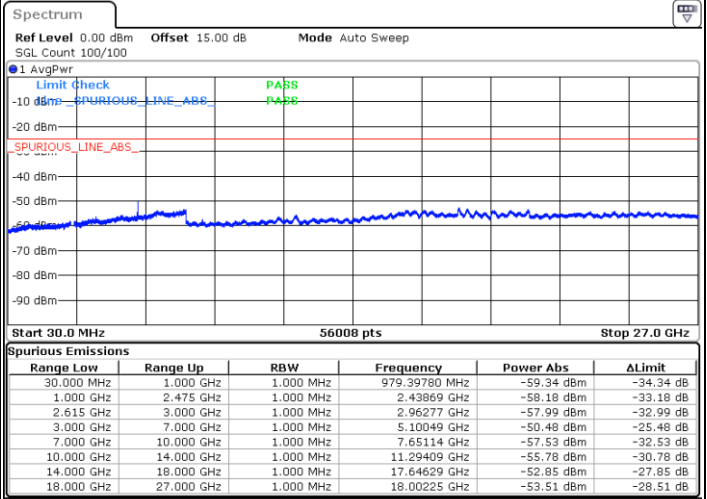

Lowest Channel / 1RB0 and 1RB99

Lowest Channel / 1RB49 and 1RB0

Date: 1 JUN.2022 04:53:01

Date: 1 JUN.2022 04:45:19

Lowest Channel / FullRB

N/A

Date: 1 JUN.2022 04:54:34

LTE Band 7C / 10MHz+20MHz

64QAM

MiddleChannel / 1RB0 and 1RB99

Middle Channel / 1RB49 and 1RB0

Date: 1 JUN.2022 05:07:01

Date: 1 JUN.2022 05:14:41

Middle Channel / FullRB

N/A

Date: 1 JUN.2022 05:05:28

LTE Band 7C / 10MHz+20MHz

64QAM

Highest Channel / 1RB0 and 1RB99

Highest Channel / 1RB49 and 1RB0

Date: 1 JUN.2022 05:38:00

Date: 1 JUN.2022 05:36:28

Highest Channel / FullIRB

N/A