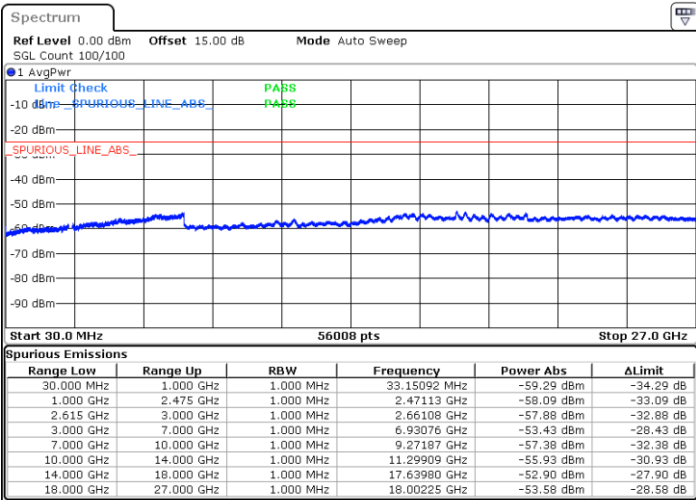

Date: 1 JUN.2022 06:57:04

Date: 1 JUN.2022 06:55:32

Highest Channel / FullIRB

N/A

Date: 1 JUN.2022 07:04:45

LTE Band 7C / 20MHz+15MHz

64QAM

Lowest Channel / 1RB0 and 1RB74

Lowest Channel / 1RB99 and 1RB0

Date: 1 JUN.2022 10:09:23

Date: 1 JUN.2022 10:01:43

Lowest Channel / FullIRB

N/A

Date: 1 JUN.2022 10:10:56

LTE Band 7C / 20MHz+15MHz

64QAM

MiddleChannel / 1RB0 and 1RB74

Middle Channel / 1RB99 and 1RB0

Date: 1 JUN.2022 10:23:25

Date: 1 JUN.2022 10:31:05

Middle Channel / FullRB

N/A

Date: 1 JUN.2022 10:21:52

LTE Band 7C / 20MHz+15MHz

64QAM

Highest Channel / 1RB0 and 1RB74

Highest Channel / 1RB99 and 1RB0

Date: 1 JUN.2022 10:54:25

Date: 1 JUN.2022 10:52:53

Highest Channel / FullIRB

N/A

Date: 1 JUN.2022 11:02:06