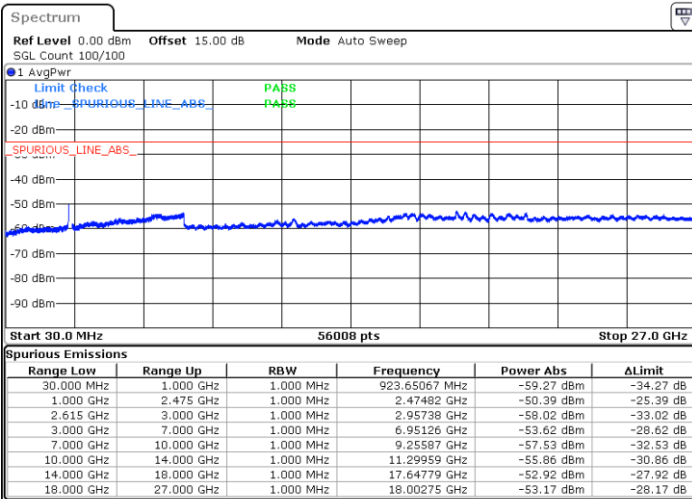

N/A

Date: 1 JUN.2022 10:20:20

LTE Band 7C / 20MHz+15MHz

16QAM

Highest Channel / 1RB0 and 1RB74

Highest Channel / 1RB99 and 1RB0

Date: 1 JUN.2022 10:55:57

Date: 1 JUN.2022 10:51:21

Highest Channel / FullIRB

N/A

Date: 1 JUN.2022 11:00:33

LTE Band 7C / 20MHz+20MHz

16QAM

Lowest Channel / 1RB0 and 1RB99

Lowest Channel / 1RB99 and 1RB0

Date: 1 JUN, 2022 23:41:03

Date: 1 JUN, 2022 23:36:26

Lowest Channel / FullIRB

N/A

Date: 1 JUN, 2022 23:45:41

LTE Band 7C / 20MHz+20MHz

16QAM

Middle Channel / 1RB0 and 1RB9

Middle Channel / 1RB99 and 1RB0

Date: 1 JUN.2022 23:58:09

Date: 2 JUN.2022 00:02:46

Middle Channel / FullRB

N/A

Date: 1 JUN.2022 23:53:32

LTE Band 7C / 20MHz+20MHz

16QAM

Highest Channel / 1RB0 and 1RB99