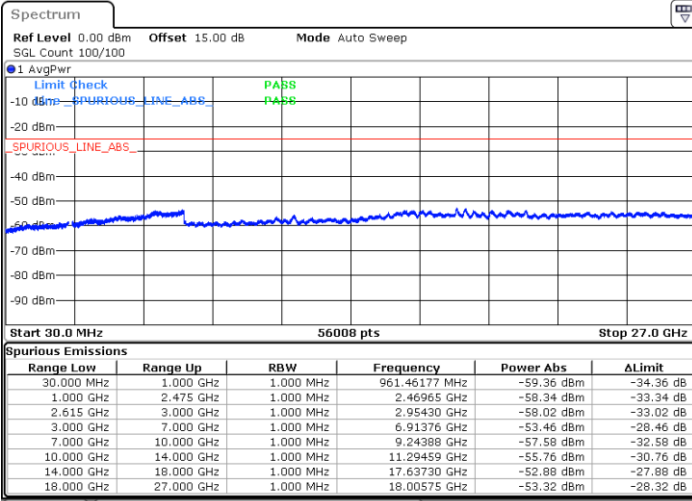

LTE Band 7C / 10MHz+20MHz

64QAM

MiddleChannel / 1RB0 and 1RB99

Middle Channel / 1RB49 and 1RB0

Date: 1 JUN.2022 05:07:01

Date: 1 JUN.2022 05:14:41