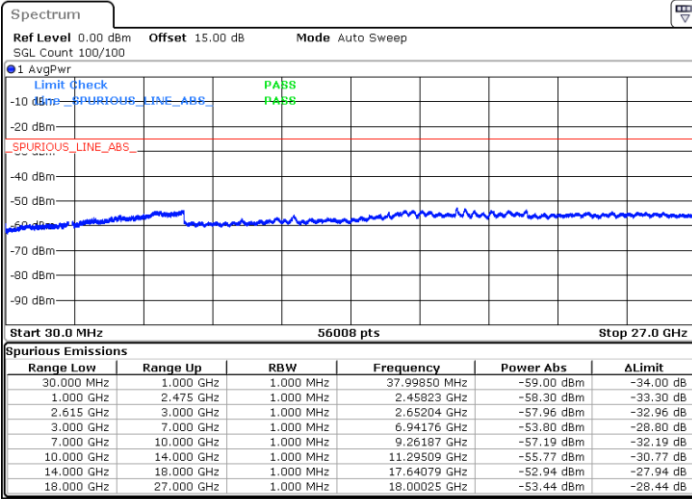

LTE Band 7C / 20MHz+20MHz

64QAM

Lowest Channel / 1RB0 and 1RB99

Lowest Channel / 1RB99 and 1RB0

Date: 1 JUN 2022 23:42:35

Date: 1 JUN 2022 11:20:51

Lowest Channel / FullRB

N/A

Date: 1 JUN 2022 23:44:09

LTE Band 7C / 20MHz+20MHz

64QAM

Middle Channel / 1RB0 and 1RB99

Middle Channel / 1RB99 and 1RB0

Date: 1 JUN.2022 23:56:37

Date: 2 JUN.2022 00:04:19

Middle Channel / FullRB

N/A

Date: 1 JUN.2022 23:55:05

LTE Band 7C / 20MHz+20MHz

64QAM

Highest Channel / 1RB0 and 1RB99

Highest Channel / 1RB99 and 1RB0

Date: 2 JUN.2022 00:29:17

Date: 2 JUN.2022 00:27:44