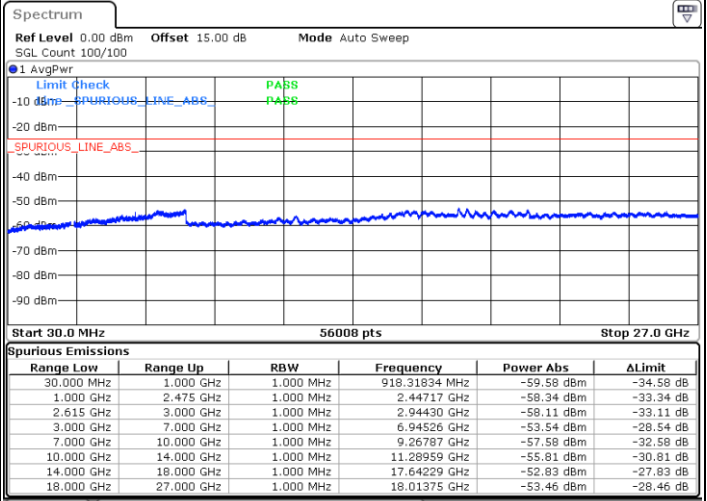

Middle Channel / 1RB74 and 1RB0

Date: 1 JUN.2022 07:45:15

Date: 1 JUN.2022 07:52:55

Middle Channel / FullRB

N/A

Date: 1 JUN.2022 07:43:41

LTE Band 7C / 15MHz+15MHz

64QAM

Highest Channel / 1RB0 and 1RB74

Highest Channel / 1RB74 and 1RB0

Date: 1 JUN.2022 08:16:14

Date: 1 JUN.2022 08:14:42

Highest Channel / FullIRB

N/A

Date: 1 JUN.2022 08:23:55

LTE Band 7C / 15MHz+20MHz

64QAM

Lowest Channel / 1RB0 and 1RB99

Lowest Channel / 1RB74 and 1RB0

Date: 1 JUN.2022 08:50:17

Date: 1 JUN.2022 08:42:38

Lowest Channel / FullIRB

N/A

Date: 1 JUN.2022 08:51:51