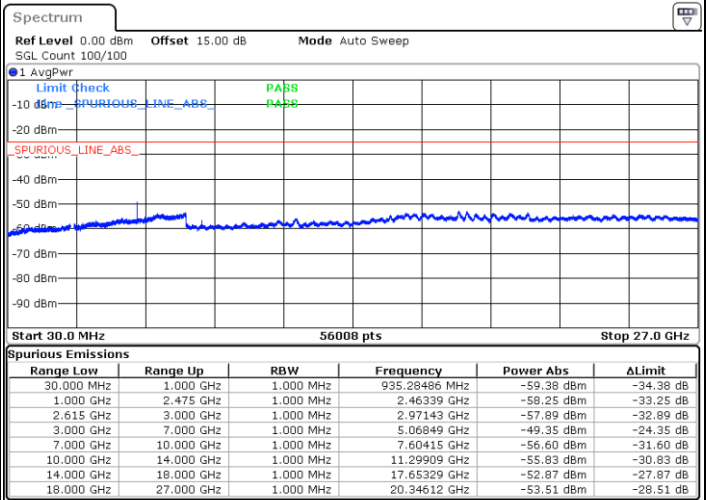

Highest Channel / FullIRB

N/A

Date: 1 JUN.2022 11:00:33

LTE Band 7C / 20MHz+20MHz

16QAM

Lowest Channel / 1RB0 and 1RB99

Lowest Channel / 1RB99 and 1RB0

Date: 1 JUN, 2022 23:41:03

Date: 1 JUN, 2022 23:36:26

Lowest Channel / FullIRB

N/A

Date: 1 JUN, 2022 23:45:41

LTE Band 7C / 20MHz+20MHz

16QAM

Middle Channel / 1RB0 and 1RB9

Middle Channel / 1RB99 and 1RB0

Date: 1 JUN.2022 23:58:09

Date: 2 JUN.2022 00:02:46

Middle Channel / FullRB

N/A

Date: 1 JUN.2022 23:53:32

LTE Band 7C / 20MHz+20MHz

16QAM

Highest Channel / 1RB0 and 1RB99

Highest Channel / 1RB99 and 1RB0

Date: 2 JUN.2022 00:30:50

Date: 2 JUN.2022 00:26:10

Highest Channel / FullIRB

N/A

Date: 2 JUN.2022 00:35:27

LTE Band 7C / 10MHz+20MHz

64QAM