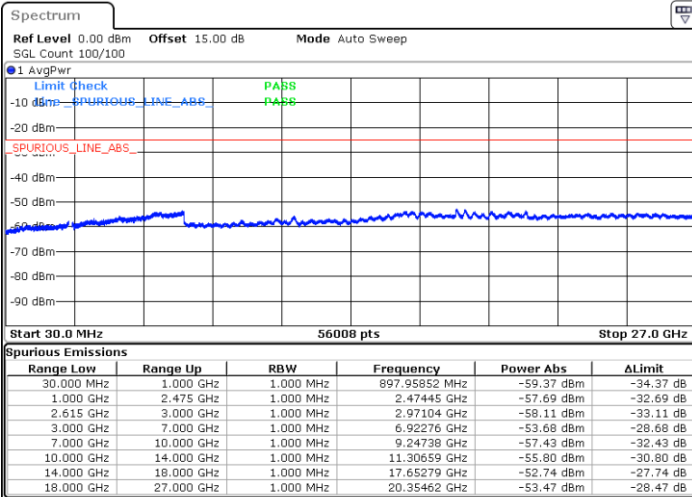

Lowest Channel / 1RB0 and 1RB99

Lowest Channel / 1RB49 and 1RB0

Date: 1 JUN.2022 04:53:01

Date: 1 JUN.2022 04:45:19

Lowest Channel / FullRB

N/A

Date: 1 JUN.2022 04:54:34

LTE Band 7C / 10MHz+20MHz

64QAM

MiddleChannel / 1RB0 and 1RB99

Middle Channel / 1RB49 and 1RB0

Date: 1 JUN.2022 05:07:01

Date: 1 JUN.2022 05:14:41

Middle Channel / FullRB

N/A

Date: 1 JUN.2022 05:05:28

LTE Band 7C / 10MHz+20MHz

64QAM

Highest Channel / 1RB0 and 1RB99

Highest Channel / 1RB49 and 1RB0

Date: 1 JUN.2022 05:38:00

Date: 1 JUN.2022 05:36:28

Highest Channel / FullIRB

N/A