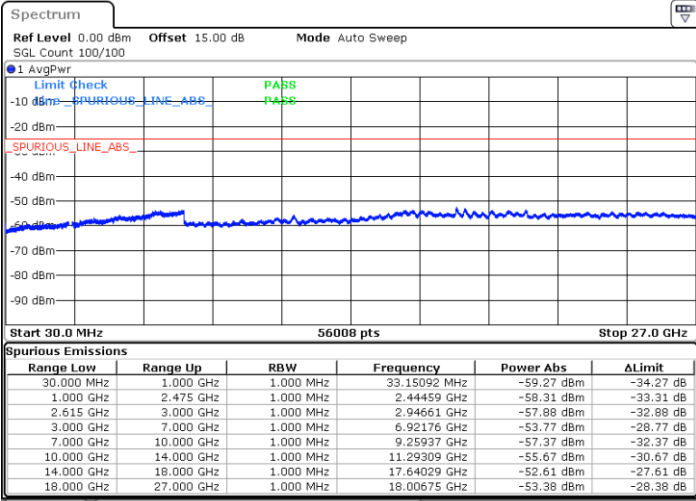

Highest Channel / 1RB0 and 1RB74

Highest Channel / 1RB74 and 1RB0

Date: 1 JUN.2022 08:16:14

Date: 1 JUN.2022 08:14:42

Highest Channel / FullIRB

N/A

Date: 1 JUN.2022 08:23:55

LTE Band 7C / 15MHz+20MHz

64QAM

Lowest Channel / 1RB0 and 1RB99

Lowest Channel / 1RB74 and 1RB0

Date: 1 JUN.2022 08:50:17

Date: 1 JUN.2022 08:42:38

Lowest Channel / FullIRB

N/A

Date: 1 JUN.2022 08:51:51

LTE Band 7C / 15MHz+20MHz

64QAM

Middle Channel / 1RB0 and 1RB9

Middle Channel / 1RB74 and 1RB0

Date: 1 JUN.2022 09:04:16

Date: 1 JUN.2022 09:11:57

Middle Channel / FullRB

N/A

Date: 1 JUN.2022 09:02:43

LTE Band 7C / 15MHz+20MHz

64QAM

Highest Channel / 1RB0 and 1RB99

Highest Channel / 1RB74 and 1RB0

Date: 1 JUN.2022 09:35:17

Date: 1 JUN.2022 09:33:45

Highest Channel / FullIRB