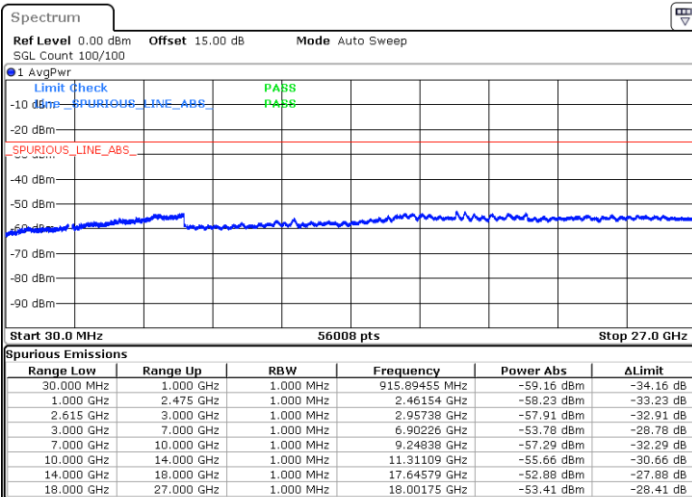

Lowest Channel / FullRB

N/A

Date: 1 JUN.2022 06:13:38

LTE Band 7C / 20MHz+10MHz

64QAM

Middle Channel / 1RB0 and 1RB49

Middle Channel / 1RB99 and 1RB0

Date: 1 JUN 2022 06:26:06

Date: 1 JUN 2022 06:33:46

Middle Channel / FullRB

N/A

Date: 1 JUN 2022 06:24:33

LTE Band 7C / 20MHz+10MHz

64QAM

Highest Channel / 1RB0 and 1RB49

Highest Channel / 1RB99 and 1RB0

Date: 1 JUN.2022 06:57:04

Date: 1 JUN.2022 06:55:32

Highest Channel / FullIRB

N/A

Date: 1 JUN.2022 07:04:45

LTE Band 7C / 20MHz+15MHz

64QAM

Lowest Channel / 1RB0 and 1RB74

Lowest Channel / 1RB99 and 1RB0

Date: 1 JUN.2022 10:09:23

Date: 1 JUN.2022 10:01:43

Lowest Channel / FullIRB

N/A

Date: 1 JUN.2022 10:10:56

LTE Band 7C / 20MHz+15MHz

64QAM