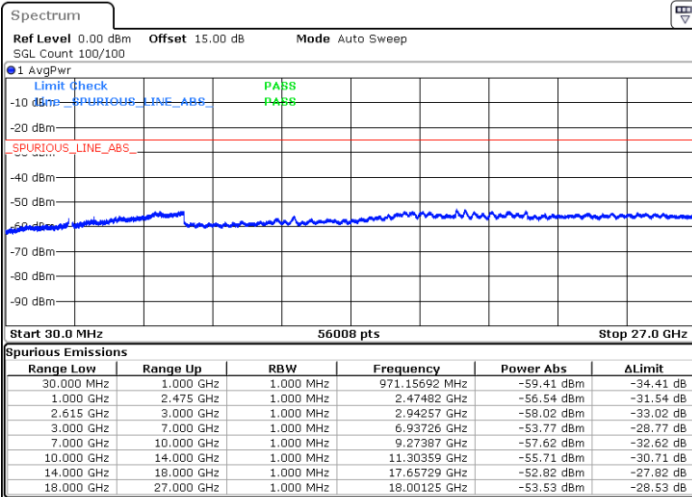

LTE Band 7C / 20MHz+20MHz

64QAM

Lowest Channel / 1RB0 and 1RB99

Lowest Channel / 1RB99 and 1RB0

Date: 1 JUN 2022 23:42:35

Date: 1 JUN 2022 11:20:51

Lowest Channel / FullRB

N/A

Date: 1 JUN 2022 23:44:09

LTE Band 7C / 20MHz+20MHz

64QAM

Middle Channel / 1RB0 and 1RB99

Middle Channel / 1RB99 and 1RB0

Date: 1 JUN.2022 23:56:37

Date: 2 JUN.2022 00:04:19

Middle Channel / FullRB

N/A

Date: 1 JUN.2022 23:55:05

LTE Band 7C / 20MHz+20MHz

64QAM

Highest Channel / 1RB0 and 1RB99

Highest Channel / 1RB99 and 1RB0

Date: 2 JUN.2022 00:29:17

Date: 2 JUN.2022 00:27:44