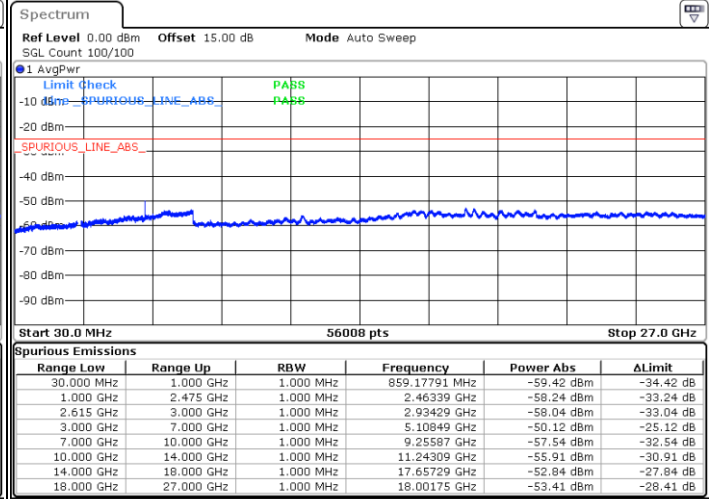

Date: 1 JUN 2022 07:31:13

Date: 1 JUN 2022 07:23:33

Lowest Channel / FullRB

N/A

Date: 1 JUN 2022 07:32:45

LTE Band 7C / 15MHz+15MHz

64QAM

Middle Channel / 1RB0 and 1RB74

Middle Channel / 1RB74 and 1RB0

Date: 1 JUN.2022 07:45:15

Date: 1 JUN.2022 07:52:55

Middle Channel / FullRB

N/A

Date: 1 JUN.2022 07:43:41

LTE Band 7C / 15MHz+15MHz

64QAM

Highest Channel / 1RB0 and 1RB74

Highest Channel / 1RB74 and 1RB0

Date: 1 JUN.2022 08:16:14

Date: 1 JUN.2022 08:14:42

Highest Channel / FullIRB

N/A

Date: 1 JUN.2022 08:23:55

LTE Band 7C / 15MHz+20MHz