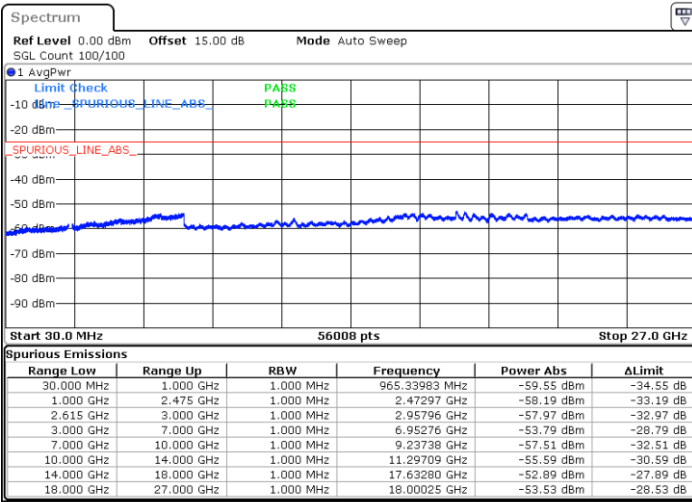

Date: 2 JUN.2022 01:48:45

Highest Channel / FullIRB

N/A

Date: 2 JUN.2022 01:58:03

LTE Band 7C / 15MHz+15MHz

16QAM

Lowest Channel / 1RB0 and 1RB74

Lowest Channel / 1RB74 and 1RB0

Date: 1 JUN, 2022 07:29:40

Date: 1 JUN, 2022 07:25:05

Lowest Channel / FullRB

N/A

Date: 1 JUN, 2022 07:34:17

LTE Band 7C / 15MHz+15MHz

16QAM

Middle Channel / 1RB0 and 1RB74

Middle Channel / 1RB74 and 1RB0

Date: 1 JUN 2022 07:46:47

Date: 1 JUN 2022 07:51:23

Middle Channel / FullIRB

N/A

Date: 1 JUN 2022 07:42:08

LTE Band 7C / 15MHz+15MHz

16QAM

Highest Channel / 1RB0 and 1RB74

Highest Channel / 1RB74 and 1RB0

Date: 1 JUN.2022 08:17:46

Date: 1 JUN.2022 08:13:10

Highest Channel / FullIRB

N/A

Date: 1 JUN.2022 08:22:22

LTE Band 7C / 15MHz+20MHz