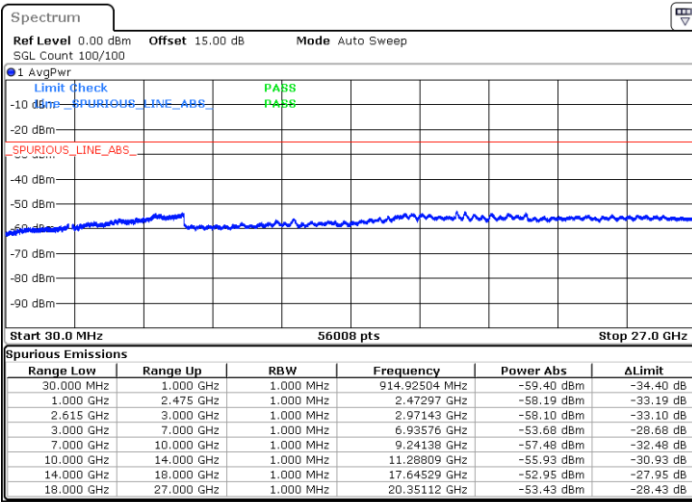

Middle Channel / 1RB74 and 1RB0

Date: 1 JUN 2022 07:46:47

Date: 1 JUN 2022 07:51:23

Middle Channel / FullIRB

N/A

Date: 1 JUN 2022 07:42:08

LTE Band 7C / 15MHz+15MHz

16QAM

Highest Channel / 1RB0 and 1RB74

Highest Channel / 1RB74 and 1RB0

Date: 1 JUN.2022 08:17:46

Date: 1 JUN.2022 08:13:10

Highest Channel / FullIRB

N/A

Date: 1 JUN.2022 08:22:22

LTE Band 7C / 15MHz+20MHz

16QAM

Lowest Channel / 1RB0 and 1RB99

Lowest Channel / 1RB74 and 1RB0

Date: 1 JUN.2022 08:48:45

Date: 1 JUN.2022 08:44:10

Lowest Channel / FullIRB

N/A

Date: 1 JUN.2022 08:53:22