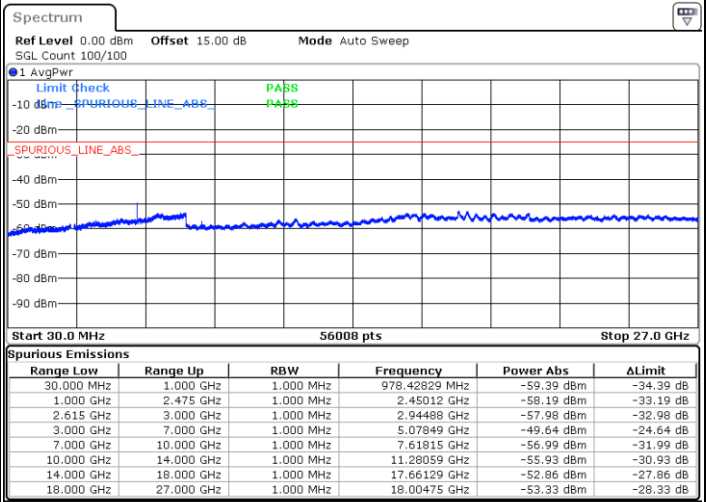

Date: 1 JUN.2022 09:38:21

Date: 1 JUN.2022 09:30:41

Highest Channel / FullIRB

N/A

Date: 1 JUN.2022 09:39:53

LTE Band 7C / 20MHz+10MHz

QPSK

Lowest Channel / 1RB0 and 1RB49

Lowest Channel / 1RB99 and 1RB0

Date: 1 JUN.2022 06:09:01

Date: 1 JUN.2022 06:07:29

Lowest Channel / FullRB

N/A

Date: 1 JUN.2022 06:16:42

LTE Band 7C / 20MHz+10MHz

QPSK

Middle Channel / 1RB0 and 1RB49

Middle Channel / 1RB99 and 1RB0

Date: 1 JUN.2022 06:29:10

Date: 1 JUN.2022 06:30:42

Middle Channel / FullRB

N/A

Date: 1 JUN.2022 06:21:29

LTE Band 7C / 20MHz+10MHz

QPSK

Highest Channel / 1RB0 and 1RB49

Highest Channel / 1RB99 and 1RB0

Date: 1 JUN.2022 07:00:08

Date: 1 JUN.2022 06:52:28

Highest Channel / FullIRB

N/A

Date: 1 JUN.2022 07:01:41