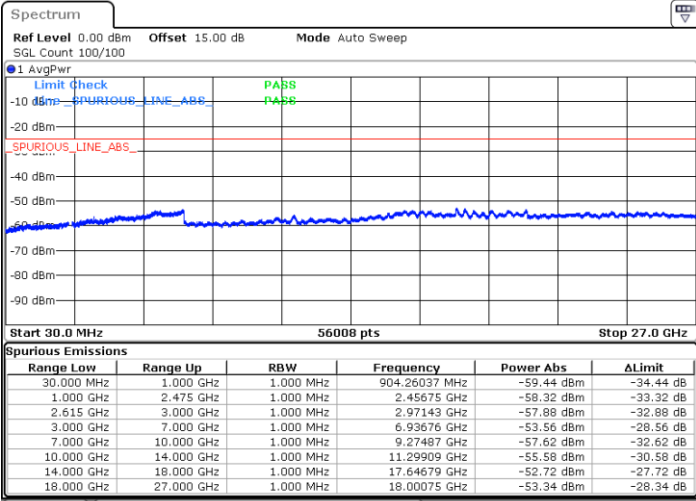

LTE Band 7C / 10MHz+20MHz

16QAM

MiddleChannel / 1RB0 and 1RB99

Middle Channel / 1RB49 and 1RB0

Date: 1 JUN.2022 05:08:33

Date: 1 JUN.2022 05:13:09