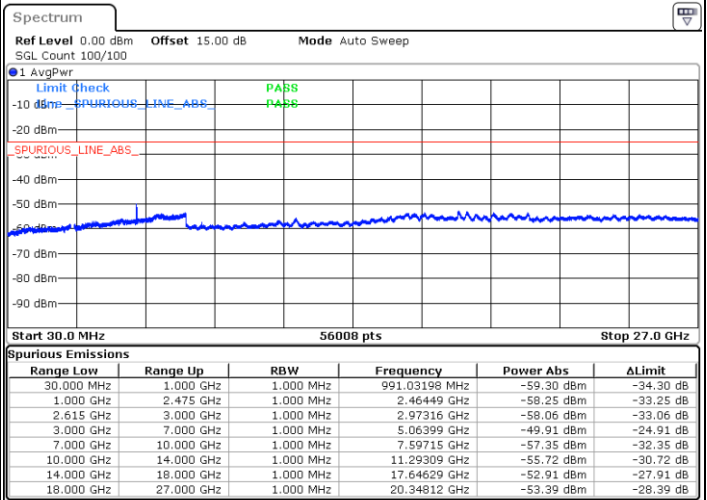

Highest Channel / 1RB0 and 1RB74

Highest Channel / 1RB74 and 1RB0

Date: 1 JUN.2022 08:17:46

Date: 1 JUN.2022 08:13:10

Highest Channel / FullIRB

N/A

Date: 1 JUN.2022 08:22:22

LTE Band 7C / 15MHz+20MHz

16QAM

Lowest Channel / 1RB0 and 1RB99

Lowest Channel / 1RB74 and 1RB0

Date: 1 JUN.2022 08:48:45

Date: 1 JUN.2022 08:44:10

Lowest Channel / FullIRB

N/A

Date: 1 JUN.2022 08:53:22

LTE Band 7C / 15MHz+20MHz

16QAM

Middle Channel / 1RB0 and 1RB9

Middle Channel / 1RB74 and 1RB0

Date: 1 JUN.2022 09:05:49

Date: 1 JUN.2022 09:10:25

Middle Channel / FullRB

N/A

Date: 1 JUN.2022 09:01:12

LTE Band 7C / 15MHz+20MHz

16QAM

Highest Channel / 1RB0 and 1RB99

Highest Channel / 1RB74 and 1RB0

Date: 1 JUN 2022 09:36:49

Date: 1 JUN 2022 09:32:12

Highest Channel / FullIRB