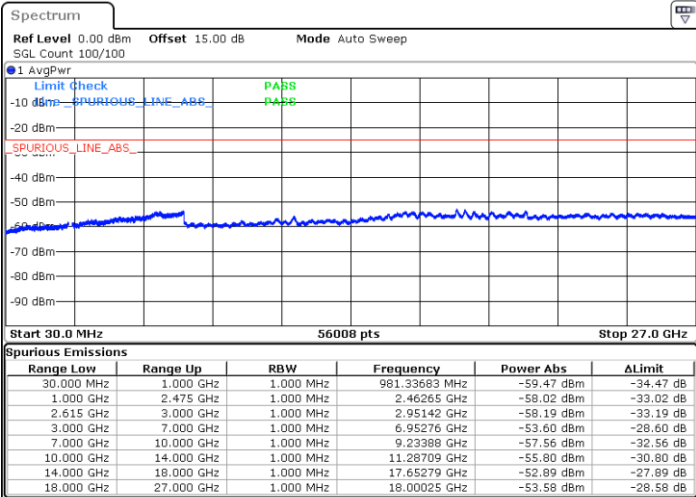

Lowest Channel / 1RB0 and 1RB99

Lowest Channel / 1RB49 and 1RB0

Date: 1 JUN.2022 04:51:28

Date: 1 JUN.2022 04:46:52

Lowest Channel / FullRB

N/A

Date: 1 JUN.2022 04:56:06

LTE Band 7C / 10MHz+20MHz

LTE Band 7C / 10MHz+20MHz

16QAM

Highest Channel / 1RB0 and 1RB99

Highest Channel / 1RB49 and 1RB0

Date: 1 JUN.2022 05:39:32

Date: 1 JUN.2022 05:34:56

Highest Channel / FullIRB

N/A

Date: 1 JUN.2022 05:44:09

LTE Band 7C / 15MHz+10MHz

16QAM

Lowest Channel / 1RB0 and 1RB49

Lowest Channel / 1RB74 and 1RB0

Date: 2 JUN.2022 01:03:36

Date: 2 JUN.2022 00:58:59

Lowest Channel / FullIRB