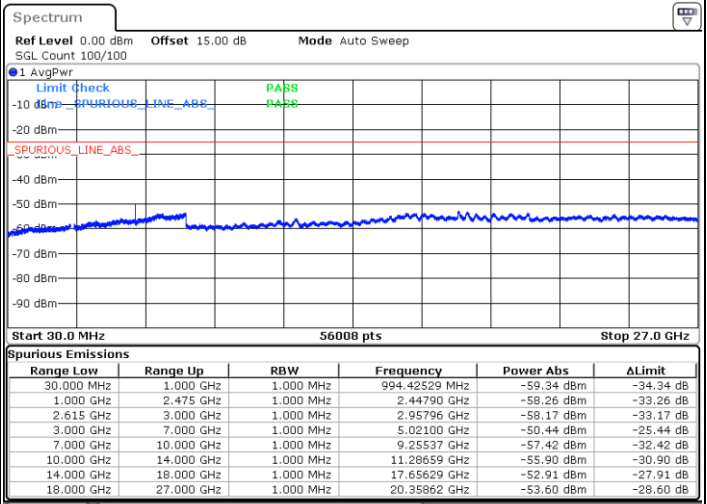

Date: 1 JUN.2022 23:59:42

Date: 2 JUN.2022 00:01:14

Middle Channel / FullRB

N/A

Date: 1 JUN.2022 23:52:00

LTE Band 7C / 20MHz+20MHz

QPSK

Highest Channel / 1RB0 and 1RB99

Highest Channel / 1RB99 and 1RB0

Date: 2 JUN.2022 00:32:22

Date: 2 JUN.2022 00:24:38

Highest Channel / FullIRB

N/A

Date: 2 JUN.2022 00:33:55

LTE Band 7C / 10MHz+20MHz

16QAM

Lowest Channel / 1RB0 and 1RB99

Lowest Channel / 1RB49 and 1RB0

Date: 1 JUN.2022 04:51:28

Date: 1 JUN.2022 04:46:52

Lowest Channel / FullRB

N/A

Date: 1 JUN.2022 04:56:06

LTE Band 7C / 10MHz+20MHz