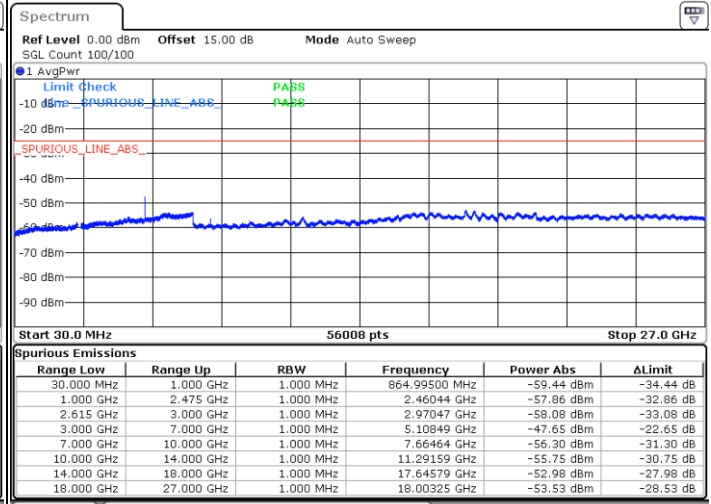

Date: 1 JUN, 2022 07:29:40

Date: 1 JUN, 2022 07:25:05

Lowest Channel / FullRB

N/A

Date: 1 JUN, 2022 07:34:17

LTE Band 7C / 15MHz+15MHz

16QAM

Middle Channel / 1RB0 and 1RB74

Middle Channel / 1RB74 and 1RB0

Date: 1 JUN 2022 07:46:47

Date: 1 JUN 2022 07:51:23

Middle Channel / FullIRB

N/A

Date: 1 JUN 2022 07:42:08

LTE Band 7C / 15MHz+15MHz

16QAM

Highest Channel / 1RB0 and 1RB74

Highest Channel / 1RB74 and 1RB0

Date: 1 JUN.2022 08:17:46

Date: 1 JUN.2022 08:13:10

Highest Channel / FullIRB

N/A

Date: 1 JUN.2022 08:22:22

LTE Band 7C / 15MHz+20MHz