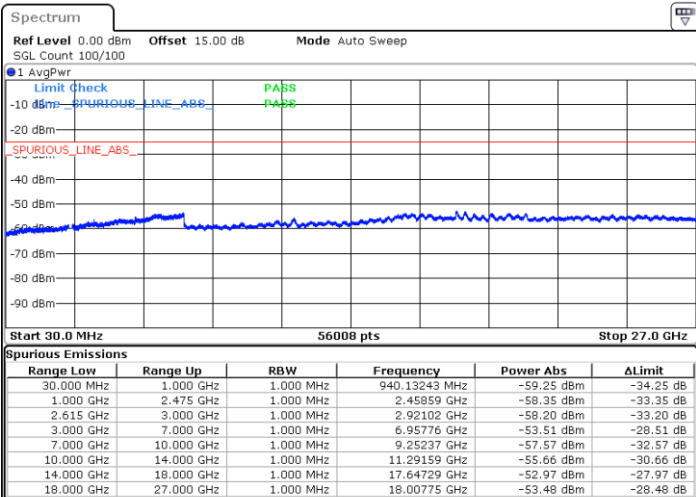

LTE Band 7C / 15MHz+15MHz

QPSK

Middle Channel / 1RB0 and 1RB74

Middle Channel / 1RB74 and 1RB0

Date: 1 JUN.2022 07:48:19

Date: 1 JUN.2022 07:49:51

Middle Channel / FullRB

N/A

Date: 1 JUN.2022 07:40:36

LTE Band 7C / 15MHz+15MHz

QPSK

Highest Channel / 1RB0 and 1RB74

Highest Channel / 1RB74 and 1RB0

Date: 1 JUN.2022 08:19:18

Date: 1 JUN.2022 08:11:37

Highest Channel / FullIRB

N/A

Date: 1 JUN.2022 08:20:50

LTE Band 7C / 15MHz+20MHz

QPSK

Lowest Channel / 1RB0 and 1RB99

Lowest Channel / 1RB74 and 1RB0

Date: 1 JUN.2022 08:47:14

Date: 1 JUN.2022 08:45:42

Lowest Channel / FullRB

N/A

Date: 1 JUN.2022 08:54:54

LTE Band 7C / 15MHz+20MHz

QPSK

Middle Channel / 1RB0 and 1RB9

Middle Channel / 1RB74 and 1RB0

Date: 1 JUN.2022 09:07:21