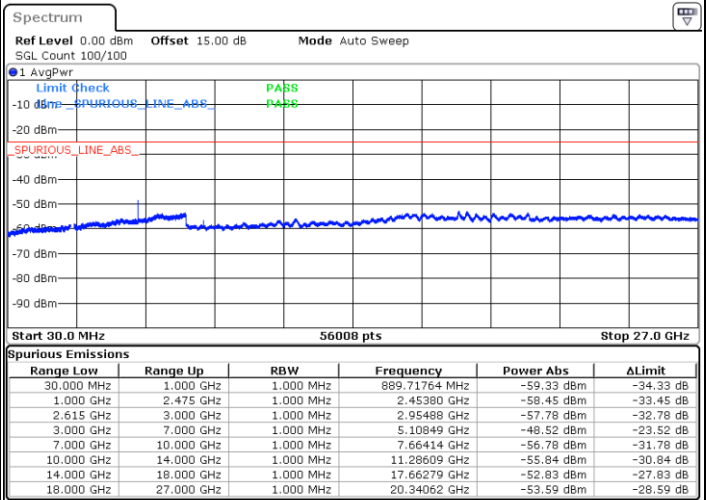

LTE Band 7C / 15MHz+15MHz

QPSK

Middle Channel / 1RB0 and 1RB74

Middle Channel / 1RB74 and 1RB0

Date: 1 JUN.2022 07:48:19

Date: 1 JUN.2022 07:49:51

Middle Channel / FullRB

N/A

Date: 1 JUN.2022 07:40:36

LTE Band 7C / 15MHz+15MHz

QPSK

Highest Channel / 1RB0 and 1RB74

Highest Channel / 1RB74 and 1RB0

Date: 1 JUN.2022 08:19:18

Date: 1 JUN.2022 08:11:37

Highest Channel / FullIRB

N/A

Date: 1 JUN.2022 08:20:50

LTE Band 7C / 15MHz+20MHz

QPSK

Lowest Channel / 1RB0 and 1RB99

Lowest Channel / 1RB74 and 1RB0

Date: 1 JUN.2022 08:47:14

Date: 1 JUN.2022 08:45:42

Lowest Channel / FullRB

N/A

Date: 1 JUN.2022 08:54:54

LTE Band 7C / 15MHz+20MHz

QPSK

Middle Channel / 1RB0 and 1RB9

Middle Channel / 1RB74 and 1RB0

Date: 1 JUN.2022 09:07:21