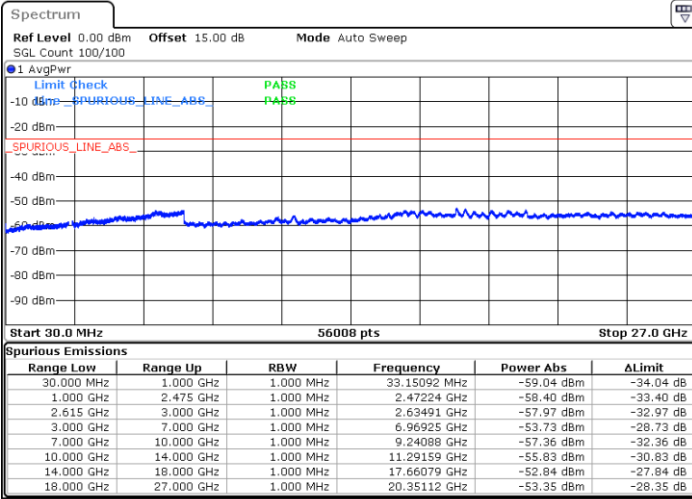

N/A

Date: 1 JUN.2022 08:20:50

LTE Band 7C / 15MHz+20MHz

QPSK

Lowest Channel / 1RB0 and 1RB99

Lowest Channel / 1RB74 and 1RB0

Date: 1 JUN.2022 08:47:14

Date: 1 JUN.2022 08:45:42

Lowest Channel / FullRB

N/A

Date: 1 JUN.2022 08:54:54

LTE Band 7C / 15MHz+20MHz

QPSK

Middle Channel / 1RB0 and 1RB9

Middle Channel / 1RB74 and 1RB0

Date: 1 JUN.2022 09:07:21

Date: 1 JUN.2022 09:08:53

Middle Channel / FullRB

N/A

Date: 1 JUN.2022 08:59:40

LTE Band 7C / 15MHz+20MHz

QPSK

Highest Channel / 1RB0 and 1RB99

Highest Channel / 1RB74 and 1RB0

Date: 1 JUN.2022 09:38:21

Date: 1 JUN.2022 09:30:41

Highest Channel / FullIRB

N/A

Date: 1 JUN.2022 09:39:53

LTE Band 7C / 20MHz+10MHz

QPSK

Lowest Channel / 1RB0 and 1RB49