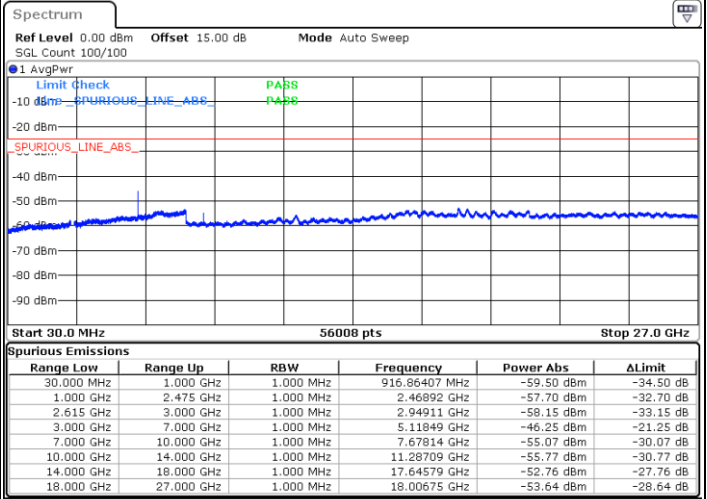

Lowest Channel / FullRB

N/A

Date: 1 JUN.2022 06:15:10

LTE Band 7C / 20MHz+10MHz

16QAM

Middle Channel / 1RB0 and 1RB49

Middle Channel / 1RB99 and 1RB0

Date: 1 JUN 2022 06:27:38

Date: 1 JUN 2022 06:32:14

Middle Channel / FullIRB

N/A

Date: 1 JUN 2022 06:23:01

LTE Band 7C / 20MHz+10MHz

16QAM

Highest Channel / 1RB0 and 1RB49

Highest Channel / 1RB99 and 1RB0