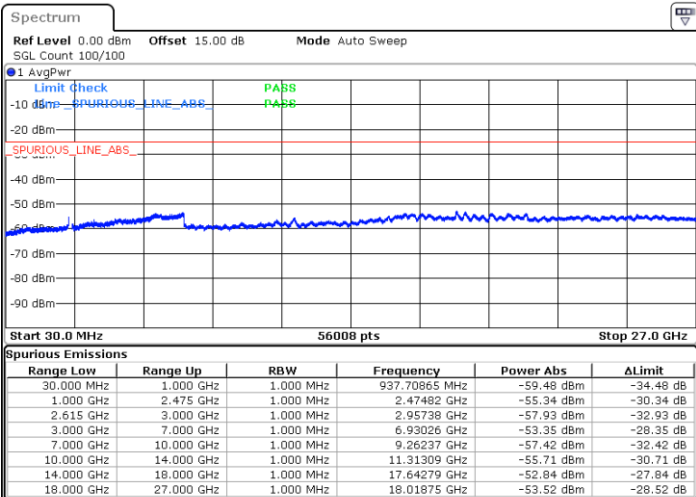

LTE Band 7C / 10MHz+20MHz

16QAM

Highest Channel / 1RB0 and 1RB99

Highest Channel / 1RB49 and 1RB0

Date: 1 JUN.2022 05:39:32

Date: 1 JUN.2022 05:34:56

Highest Channel / FullIRB

N/A

Date: 1 JUN.2022 05:44:09

LTE Band 7C / 15MHz+10MHz

16QAM

Lowest Channel / 1RB0 and 1RB49

Lowest Channel / 1RB74 and 1RB0

Date: 2 JUN.2022 01:03:36

Date: 2 JUN.2022 00:58:59

Lowest Channel / FullIRB

N/A

Date: 2 JUN.2022 01:08:16

LTE Band 7C / 15MHz+10MHz

16QAM

Middle Channel / 1RB0 and 1RB49

Middle Channel / 1RB74 and 1RB0

Date: 2 JUN.2022 01:20:46

Date: 2 JUN.2022 01:25:23