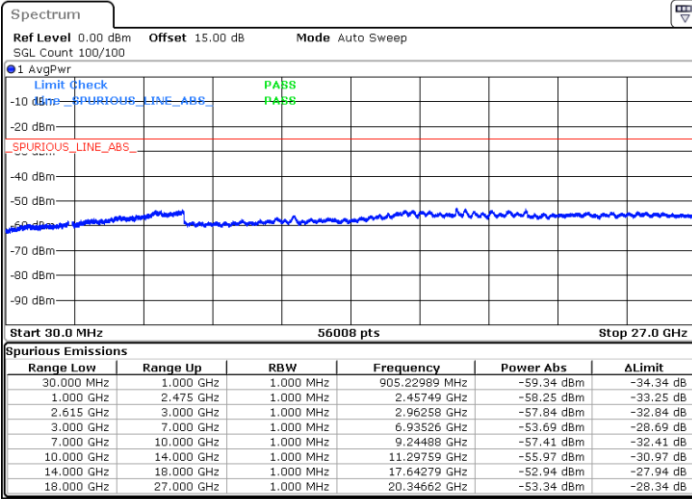

Lowest Channel / FullRB

N/A

Date: 1 JUN.2022 06:15:10

LTE Band 7C / 20MHz+10MHz

16QAM

Middle Channel / 1RB0 and 1RB49

Middle Channel / 1RB99 and 1RB0

Date: 1 JUN 2022 06:27:38

Date: 1 JUN 2022 06:32:14

Middle Channel / FullIRB

N/A

Date: 1 JUN 2022 06:23:01

LTE Band 7C / 20MHz+10MHz

16QAM

Highest Channel / 1RB0 and 1RB49

Highest Channel / 1RB99 and 1RB0