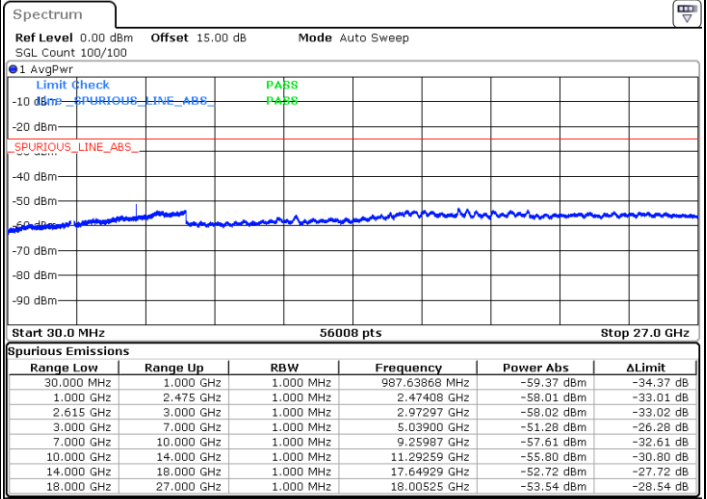

Date: 1 JUN.2022 09:08:53

Middle Channel / FullRB

N/A

Date: 1 JUN.2022 08:59:40

LTE Band 7C / 15MHz+20MHz

QPSK

Highest Channel / 1RB0 and 1RB99

Highest Channel / 1RB74 and 1RB0

Date: 1 JUN.2022 09:38:21

Date: 1 JUN.2022 09:30:41

Highest Channel / FullIRB

N/A

Date: 1 JUN.2022 09:39:53

LTE Band 7C / 20MHz+10MHz

QPSK

Lowest Channel / 1RB0 and 1RB49

Lowest Channel / 1RB99 and 1RB0

Date: 1 JUN.2022 06:09:01

Date: 1 JUN.2022 06:07:29

Lowest Channel / FullRB

N/A

Date: 1 JUN.2022 06:16:42

LTE Band 7C / 20MHz+10MHz

QPSK

Middle Channel / 1RB0 and 1RB49

Middle Channel / 1RB99 and 1RB0

Date: 1 JUN.2022 06:29:10

Date: 1 JUN.2022 06:30:42

Middle Channel / FullRB

N/A

Date: 1 JUN.2022 06:21:29

LTE Band 7C / 20MHz+10MHz