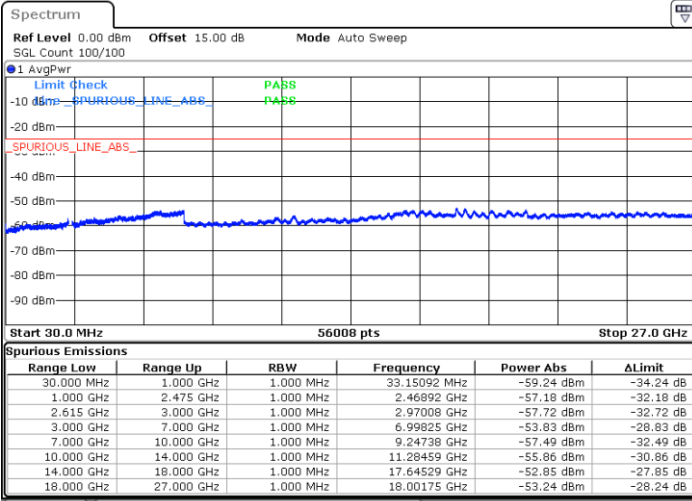

Date: 1 JUN.2022 07:40:36

LTE Band 7C / 15MHz+15MHz

QPSK

Highest Channel / 1RB0 and 1RB74

Highest Channel / 1RB74 and 1RB0

Date: 1 JUN.2022 08:19:18

Date: 1 JUN.2022 08:11:37

Highest Channel / FullIRB

N/A

Date: 1 JUN.2022 08:20:50

LTE Band 7C / 15MHz+20MHz

QPSK

Lowest Channel / 1RB0 and 1RB99

Lowest Channel / 1RB74 and 1RB0

Date: 1 JUN.2022 08:47:14

Date: 1 JUN.2022 08:45:42

Lowest Channel / FullRB

N/A

Date: 1 JUN.2022 08:54:54

LTE Band 7C / 15MHz+20MHz

QPSK

Middle Channel / 1RB0 and 1RB9

Middle Channel / 1RB74 and 1RB0

Date: 1 JUN.2022 09:07:21

Date: 1 JUN.2022 09:08:53

Middle Channel / FullRB

N/A

Date: 1 JUN.2022 08:59:40

LTE Band 7C / 15MHz+20MHz

QPSK

Highest Channel / 1RB0 and 1RB99

Highest Channel / 1RB74 and 1RB0