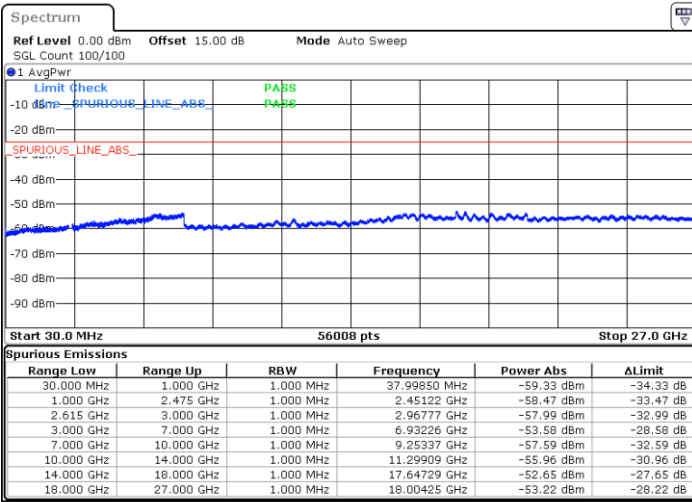

N/A

Date: 1 JUN 2022 10:18:48

LTE Band 7C / 20MHz+15MHz

QPSK

Highest Channel / 1RB0 and 1RB74

Highest Channel / 1RB99 and 1RB0

Date: 1 JUN.2022 10:57:29

Date: 1 JUN.2022 10:49:49

Highest Channel / FullIRB

N/A

Date: 1 JUN.2022 10:59:01

LTE Band 7C / 20MHz+20MHz

QPSK

Lowest Channel / 1RB0 and 1RB99

Lowest Channel / 1RB99 and 1RB0

Date: 1 JUN, 2022 23:39:30

Date: 1 JUN, 2022 23:37:58

Lowest Channel / FullRB

N/A

Date: 1 JUN, 2022 23:47:13

LTE Band 7C / 20MHz+20MHz

QPSK

Middle Channel / 1RB0 and 1RB99

Middle Channel / 1RB99 and 1RB0

Date: 1 JUN.2022 23:59:42

Date: 2 JUN.2022 00:01:14

Middle Channel / FullRB

N/A

Date: 1 JUN.2022 23:52:00

LTE Band 7C / 20MHz+20MHz

QPSK

Highest Channel / 1RB0 and 1RB99