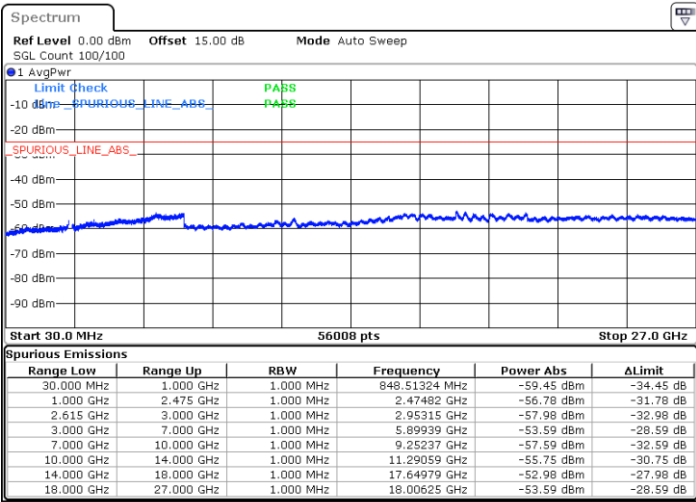

Highest Channel / 1RB0 and 1RB74

Highest Channel / 1RB74 and 1RB0

Date: 1 JUN.2022 08:17:46

Date: 1 JUN.2022 08:13:10

Highest Channel / FullIRB

N/A

Date: 1 JUN.2022 08:22:22

LTE Band 7C / 15MHz+20MHz

16QAM

Lowest Channel / 1RB0 and 1RB99

Lowest Channel / 1RB74 and 1RB0

Date: 1 JUN.2022 08:48:45

Date: 1 JUN.2022 08:44:10

Lowest Channel / FullIRB

N/A

Date: 1 JUN.2022 08:53:22

LTE Band 7C / 15MHz+20MHz

16QAM

Middle Channel / 1RB0 and 1RB9

Middle Channel / 1RB74 and 1RB0

Date: 1 JUN.2022 09:05:49

Date: 1 JUN.2022 09:10:25

Middle Channel / FullRB

N/A

Date: 1 JUN.2022 09:01:12

LTE Band 7C / 15MHz+20MHz

16QAM

Highest Channel / 1RB0 and 1RB99

Highest Channel / 1RB74 and 1RB0

Date: 1 JUN 2022 09:36:49

Date: 1 JUN 2022 09:32:12

Highest Channel / FullIRB