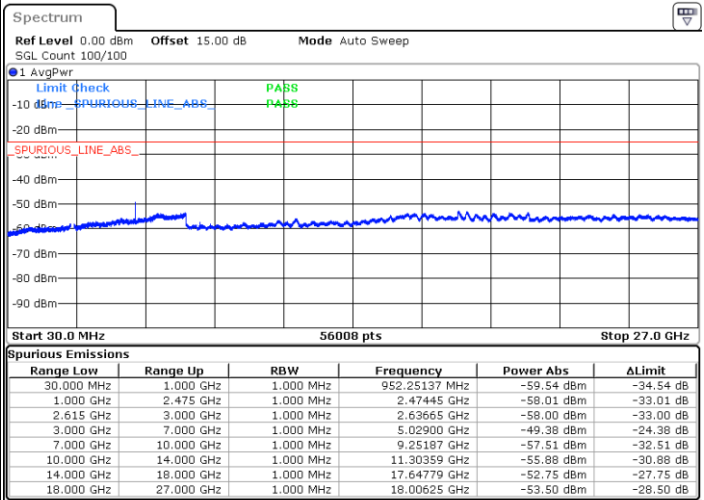

LTE Band 7C / 10MHz+20MHz

16QAM

Highest Channel / 1RB0 and 1RB99

Highest Channel / 1RB49 and 1RB0

Date: 1 JUN.2022 05:39:32

Date: 1 JUN.2022 05:34:56

Highest Channel / FullIRB

N/A

Date: 1 JUN.2022 05:44:09

LTE Band 7C / 15MHz+10MHz

16QAM

Lowest Channel / 1RB0 and 1RB49

Lowest Channel / 1RB74 and 1RB0

Date: 2 JUN.2022 01:03:36

Date: 2 JUN.2022 00:58:59

Lowest Channel / FullIRB

N/A

Date: 2 JUN.2022 01:08:16

LTE Band 7C / 15MHz+10MHz

16QAM

Middle Channel / 1RB0 and 1RB49

Middle Channel / 1RB74 and 1RB0

Date: 2 JUN.2022 01:20:46

Date: 2 JUN.2022 01:25:23