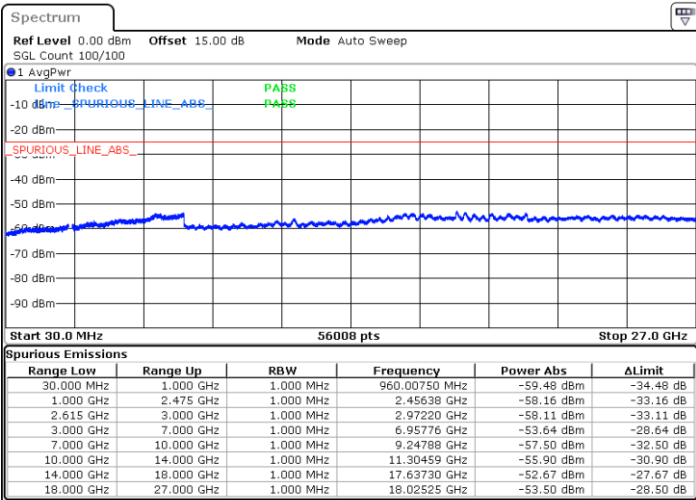

LTE Band 7C / 15MHz+15MHz

QPSK

Middle Channel / 1RB0 and 1RB74

Middle Channel / 1RB74 and 1RB0

Date: 1 JUN.2022 07:48:19

Date: 1 JUN.2022 07:49:51

Middle Channel / FullRB

N/A

Date: 1 JUN.2022 07:40:36

LTE Band 7C / 15MHz+15MHz

QPSK

Highest Channel / 1RB0 and 1RB74

Highest Channel / 1RB74 and 1RB0

Date: 1 JUN.2022 08:19:18

Date: 1 JUN.2022 08:11:37

Highest Channel / FullIRB

N/A

Date: 1 JUN.2022 08:20:50

LTE Band 7C / 15MHz+20MHz

QPSK

Lowest Channel / 1RB0 and 1RB99

Lowest Channel / 1RB74 and 1RB0

Date: 1 JUN.2022 08:47:14

Date: 1 JUN.2022 08:45:42

Lowest Channel / FullRB

N/A

Date: 1 JUN.2022 08:54:54

LTE Band 7C / 15MHz+20MHz

QPSK

Middle Channel / 1RB0 and 1RB9

Middle Channel / 1RB74 and 1RB0

Date: 1 JUN.2022 09:07:21