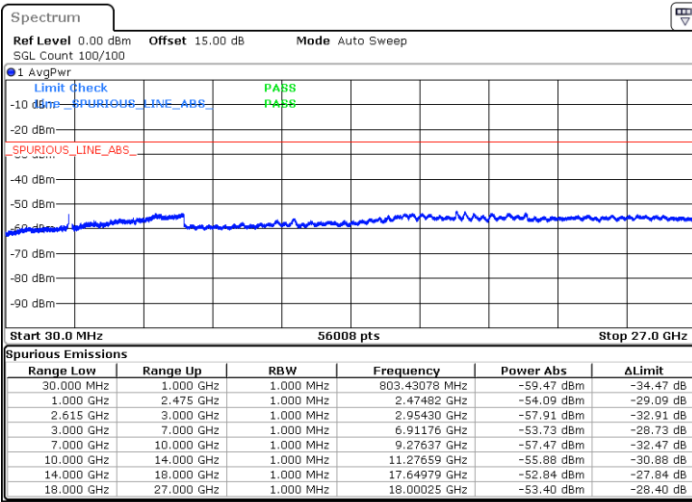

Highest Channel / 1RB99 and 1RB0

Date: 2 JUN.2022 00:32:22

Date: 2 JUN.2022 00:24:38

Highest Channel / FullIRB

N/A

Date: 2 JUN.2022 00:33:55

LTE Band 7C / 10MHz+20MHz

16QAM

Lowest Channel / 1RB0 and 1RB99

Lowest Channel / 1RB49 and 1RB0

Date: 1 JUN.2022 04:51:28

Date: 1 JUN.2022 04:46:52

Lowest Channel / FullRB

N/A

Date: 1 JUN.2022 04:56:06

LTE Band 7C / 10MHz+20MHz

LTE Band 7C / 10MHz+20MHz

16QAM

Highest Channel / 1RB0 and 1RB99

Highest Channel / 1RB49 and 1RB0

Date: 1 JUN.2022 05:39:32

Date: 1 JUN.2022 05:34:56

Highest Channel / FullIRB

N/A