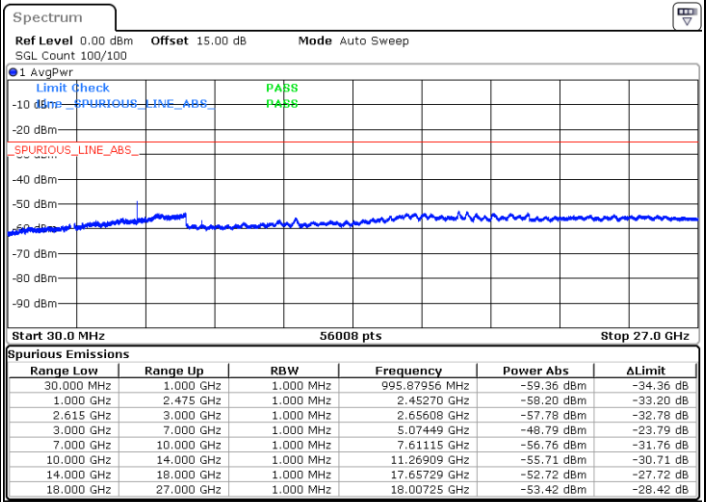

Date: 1 JUN.2022 05:44:09

LTE Band 7C / 15MHz+10MHz

16QAM

Lowest Channel / 1RB0 and 1RB49

Lowest Channel / 1RB74 and 1RB0

Date: 2 JUN.2022 01:03:36

Date: 2 JUN.2022 00:58:59

Lowest Channel / FullIRB

N/A

Date: 2 JUN.2022 01:08:16

LTE Band 7C / 15MHz+10MHz

16QAM

Middle Channel / 1RB0 and 1RB49

Middle Channel / 1RB74 and 1RB0

Date: 2 JUN.2022 01:20:46

Date: 2 JUN.2022 01:25:23

Middle Channel / FullRB

N/A

Date: 2 JUN.2022 01:16:07

LTE Band 7C / 15MHz+10MHz

16QAM

Highest Channel / 1RB0 and 1RB49

Highest Channel / 1RB74 and 1RB0

Date: 2 JUN.2022 01:53:25

Date: 2 JUN.2022 01:48:45

Highest Channel / FullIRB

N/A

Date: 2 JUN.2022 01:58:03

LTE Band 7C / 15MHz+15MHz

16QAM

Lowest Channel / 1RB0 and 1RB74

Lowest Channel / 1RB74 and 1RB0