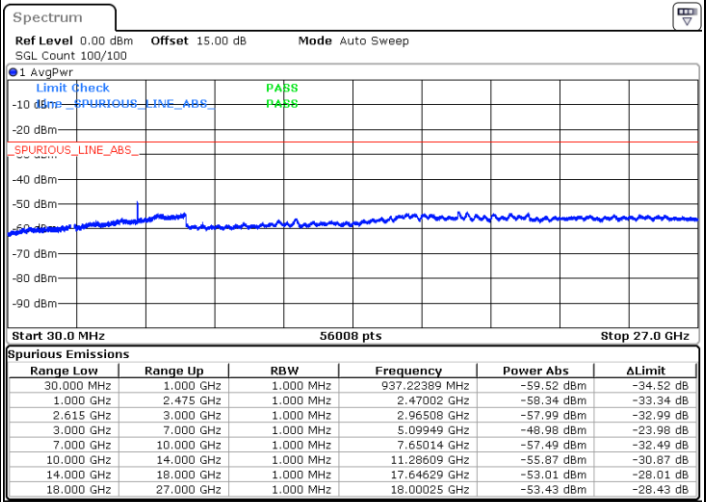

Lowest Channel / FullRB

N/A

Date: 1 JUN.2022 08:54:54

LTE Band 7C / 15MHz+20MHz

QPSK

Middle Channel / 1RB0 and 1RB9

Middle Channel / 1RB74 and 1RB0

Date: 1 JUN.2022 09:07:21

Date: 1 JUN.2022 09:08:53

Middle Channel / FullRB

N/A

Date: 1 JUN.2022 08:59:40

LTE Band 7C / 15MHz+20MHz

QPSK

Highest Channel / 1RB0 and 1RB99

Highest Channel / 1RB74 and 1RB0

Date: 1 JUN.2022 09:38:21

Date: 1 JUN.2022 09:30:41

Highest Channel / FullIRB

N/A

Date: 1 JUN.2022 09:39:53

LTE Band 7C / 20MHz+10MHz

QPSK

Lowest Channel / 1RB0 and 1RB49

Lowest Channel / 1RB99 and 1RB0

Date: 1 JUN.2022 06:09:01

Date: 1 JUN.2022 06:07:29

Lowest Channel / FullRB

N/A

Date: 1 JUN.2022 06:16:42

LTE Band 7C / 20MHz+10MHz

QPSK