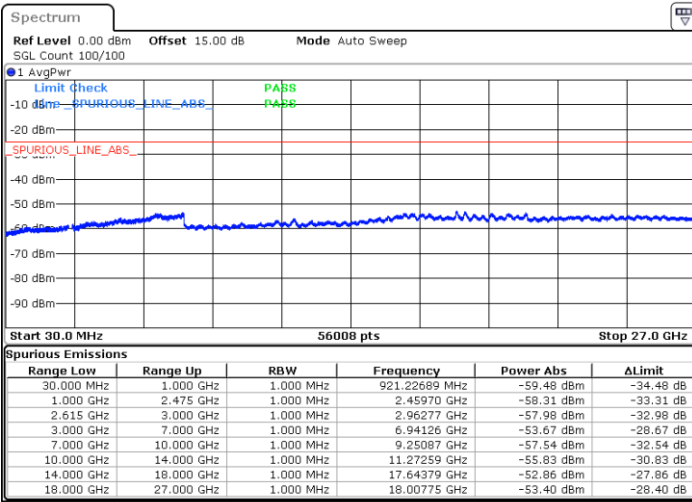

Date: 1 JUN.2022 05:44:09

LTE Band 7C / 15MHz+10MHz

16QAM

Lowest Channel / 1RB0 and 1RB49

Lowest Channel / 1RB74 and 1RB0

Date: 2 JUN.2022 01:03:36

Date: 2 JUN.2022 00:58:59

Lowest Channel / FullIRB

N/A

Date: 2 JUN.2022 01:08:16

LTE Band 7C / 15MHz+10MHz

16QAM

Middle Channel / 1RB0 and 1RB49

Middle Channel / 1RB74 and 1RB0

Date: 2 JUN.2022 01:20:46

Date: 2 JUN.2022 01:25:23

Middle Channel / FullRB

N/A

Date: 2 JUN.2022 01:16:07

LTE Band 7C / 15MHz+10MHz

16QAM

Highest Channel / 1RB0 and 1RB49

Highest Channel / 1RB74 and 1RB0

Date: 2 JUN.2022 01:53:25

Date: 2 JUN.2022 01:48:45

Highest Channel / FullIRB

N/A

Date: 2 JUN.2022 01:58:03

LTE Band 7C / 15MHz+15MHz

16QAM

Lowest Channel / 1RB0 and 1RB74

Lowest Channel / 1RB74 and 1RB0