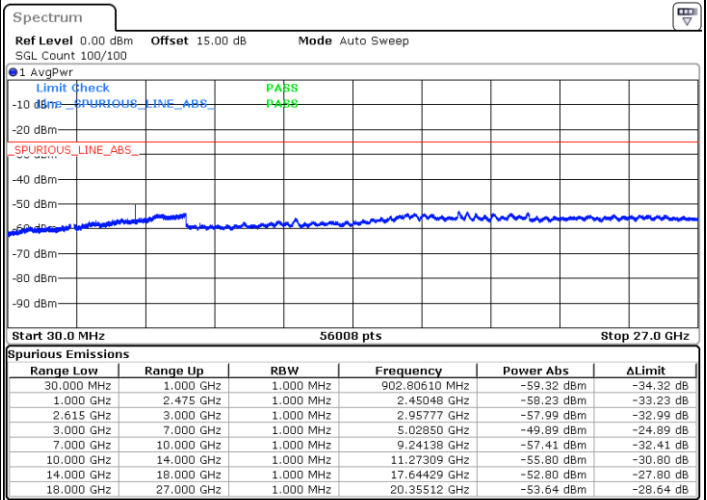

Middle Channel / FullRB

N/A

Date: 2 JUN.2022 01:16:07

LTE Band 7C / 15MHz+10MHz

16QAM

Highest Channel / 1RB0 and 1RB49

Highest Channel / 1RB74 and 1RB0

Date: 2 JUN.2022 01:53:25

Date: 2 JUN.2022 01:48:45

Highest Channel / FullIRB

N/A

Date: 2 JUN.2022 01:58:03

LTE Band 7C / 15MHz+15MHz

16QAM

Lowest Channel / 1RB0 and 1RB74

Lowest Channel / 1RB74 and 1RB0

Date: 1 JUN, 2022 07:29:40

Date: 1 JUN, 2022 07:25:05

Lowest Channel / FullRB

N/A

Date: 1 JUN, 2022 07:34:17

LTE Band 7C / 15MHz+15MHz

16QAM

Middle Channel / 1RB0 and 1RB74