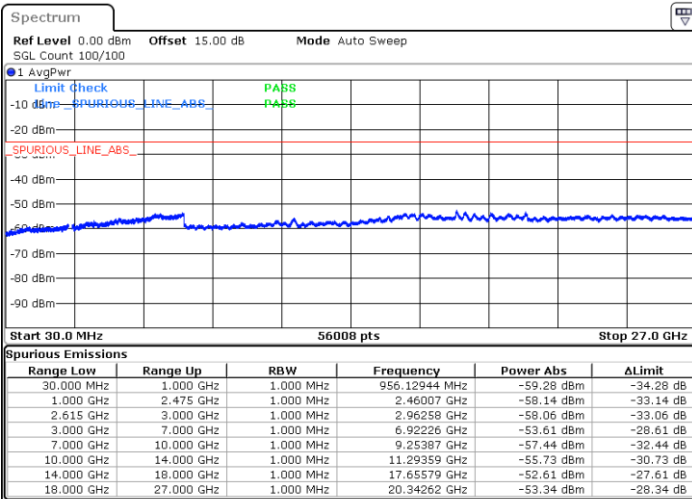

Middle Channel / FullRB

N/A

Date: 2 JUN.2022 01:16:07

LTE Band 7C / 15MHz+10MHz

16QAM

Highest Channel / 1RB0 and 1RB49

Highest Channel / 1RB74 and 1RB0

Date: 2 JUN.2022 01:53:25

Date: 2 JUN.2022 01:48:45

Highest Channel / FullIRB

N/A

Date: 2 JUN.2022 01:58:03

LTE Band 7C / 15MHz+15MHz

16QAM

Lowest Channel / 1RB0 and 1RB74

Lowest Channel / 1RB74 and 1RB0