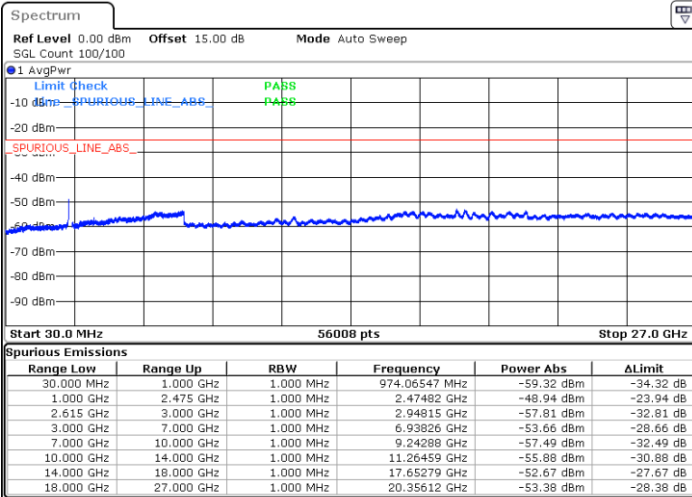

Date: 1 JUN.2022 07:40:36

LTE Band 7C / 15MHz+15MHz

QPSK

Highest Channel / 1RB0 and 1RB74

Highest Channel / 1RB74 and 1RB0

Date: 1 JUN.2022 08:19:18

Date: 1 JUN.2022 08:11:37

Highest Channel / FullIRB

N/A

Date: 1 JUN.2022 08:20:50

LTE Band 7C / 15MHz+20MHz

QPSK

Lowest Channel / 1RB0 and 1RB99

Lowest Channel / 1RB74 and 1RB0

Date: 1 JUN.2022 08:47:14

Date: 1 JUN.2022 08:45:42

Lowest Channel / FullRB

N/A

Date: 1 JUN.2022 08:54:54

LTE Band 7C / 15MHz+20MHz

QPSK

Middle Channel / 1RB0 and 1RB9

Middle Channel / 1RB74 and 1RB0

Date: 1 JUN.2022 09:07:21

Date: 1 JUN.2022 09:08:53

Middle Channel / FullRB

N/A

Date: 1 JUN.2022 08:59:40

LTE Band 7C / 15MHz+20MHz

QPSK

Highest Channel / 1RB0 and 1RB99

Highest Channel / 1RB74 and 1RB0