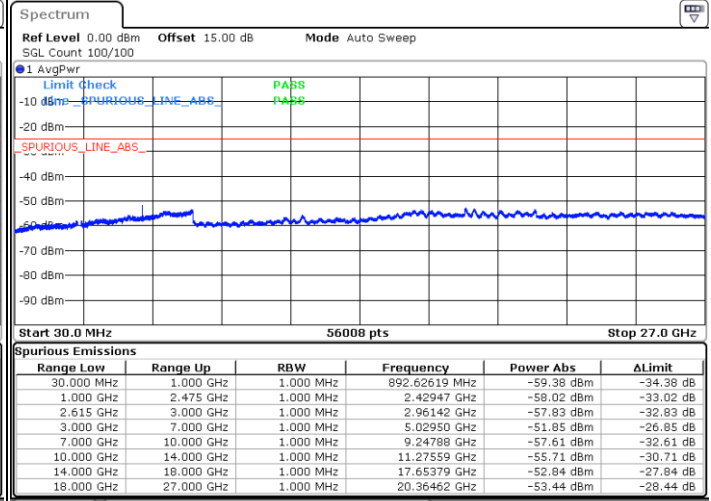

Date: 1 JUN.2022 07:40:36

LTE Band 7C / 15MHz+15MHz

QPSK

Highest Channel / 1RB0 and 1RB74

Highest Channel / 1RB74 and 1RB0

Date: 1 JUN.2022 08:19:18

Date: 1 JUN.2022 08:11:37

Highest Channel / FullIRB

N/A

Date: 1 JUN.2022 08:20:50

LTE Band 7C / 15MHz+20MHz

QPSK

Lowest Channel / 1RB0 and 1RB99

Lowest Channel / 1RB74 and 1RB0

Date: 1 JUN.2022 08:47:14

Date: 1 JUN.2022 08:45:42

Lowest Channel / FullRB

N/A

Date: 1 JUN.2022 08:54:54

LTE Band 7C / 15MHz+20MHz

QPSK

Middle Channel / 1RB0 and 1RB9

Middle Channel / 1RB74 and 1RB0

Date: 1 JUN.2022 09:07:21

Date: 1 JUN.2022 09:08:53

Middle Channel / FullRB

N/A

Date: 1 JUN.2022 08:59:40

LTE Band 7C / 15MHz+20MHz

QPSK

Highest Channel / 1RB0 and 1RB99

Highest Channel / 1RB74 and 1RB0