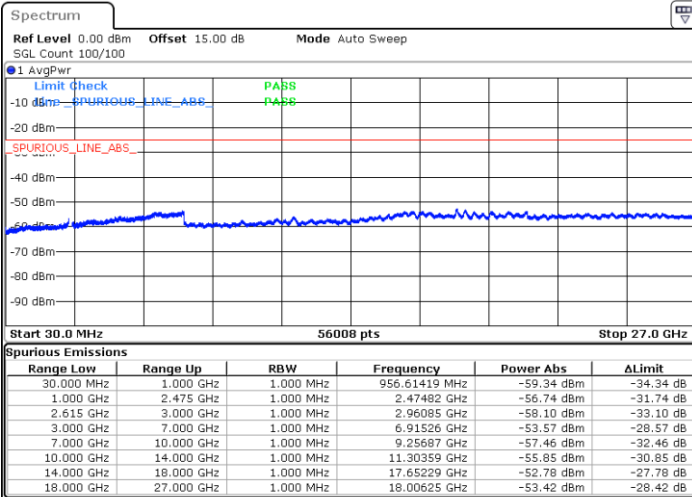

Date: 1 JUN.2022 23:59:42

Date: 2 JUN.2022 00:01:14

Middle Channel / FullRB

N/A

Date: 1 JUN.2022 23:52:00

LTE Band 7C / 20MHz+20MHz

QPSK

Highest Channel / 1RB0 and 1RB99

Highest Channel / 1RB99 and 1RB0

Date: 2 JUN.2022 00:32:22

Date: 2 JUN.2022 00:24:38

Highest Channel / FullIRB

N/A

Date: 2 JUN.2022 00:33:55

LTE Band 7C / 10MHz+20MHz

16QAM

Lowest Channel / 1RB0 and 1RB99

Lowest Channel / 1RB49 and 1RB0

Date: 1 JUN.2022 04:51:28

Date: 1 JUN.2022 04:46:52

Lowest Channel / FullRB

N/A

Date: 1 JUN.2022 04:56:06

LTE Band 7C / 10MHz+20MHz