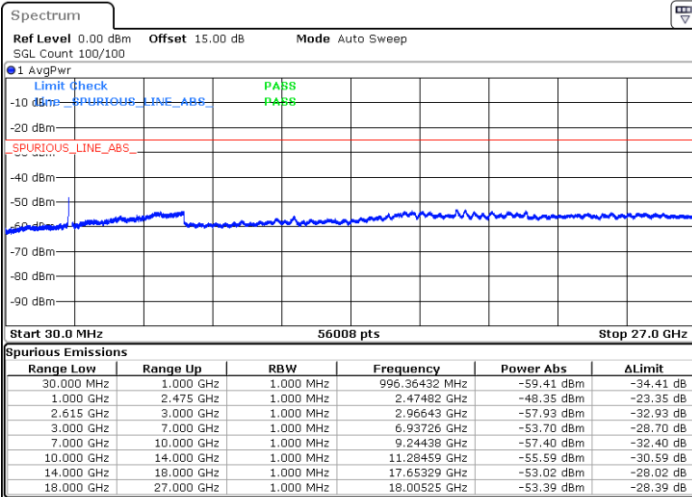

N/A

Date: 1 JUN 2022 10:18:48

LTE Band 7C / 20MHz+15MHz

QPSK

Highest Channel / 1RB0 and 1RB74

Highest Channel / 1RB99 and 1RB0

Date: 1 JUN.2022 10:57:29

Date: 1 JUN.2022 10:49:49

Highest Channel / FullIRB

N/A

Date: 1 JUN.2022 10:59:01

LTE Band 7C / 20MHz+20MHz

QPSK

Lowest Channel / 1RB0 and 1RB99

Lowest Channel / 1RB99 and 1RB0

Date: 1 JUN, 2022 23:39:30

Date: 1 JUN, 2022 23:37:58

Lowest Channel / FullRB

N/A

Date: 1 JUN, 2022 23:47:13

LTE Band 7C / 20MHz+20MHz

QPSK

Middle Channel / 1RB0 and 1RB99

Middle Channel / 1RB99 and 1RB0

Date: 1 JUN.2022 23:59:42

Date: 2 JUN.2022 00:01:14

Middle Channel / FullRB

N/A

Date: 1 JUN.2022 23:52:00

LTE Band 7C / 20MHz+20MHz

QPSK

Highest Channel / 1RB0 and 1RB99