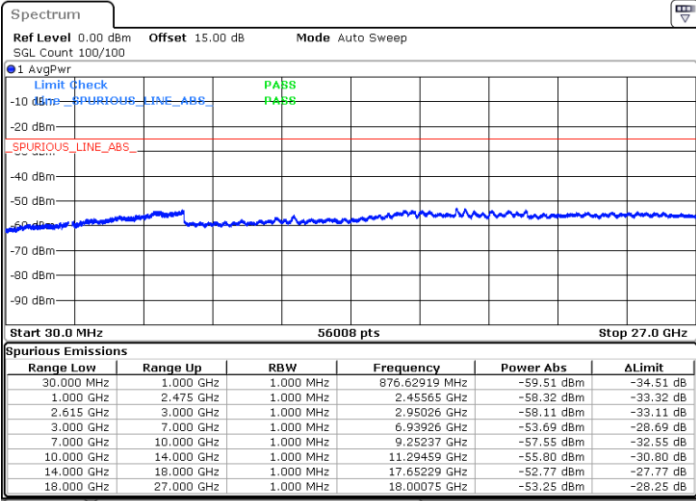

Lowest Channel / 1RB0 and 1RB99

Lowest Channel / 1RB49 and 1RB0

Date: 1 JUN.2022 04:51:28

Date: 1 JUN.2022 04:46:52

Lowest Channel / FullRB

N/A

Date: 1 JUN.2022 04:56:06

LTE Band 7C / 10MHz+20MHz

16QAM

MiddleChannel / 1RB0 and 1RB99

Middle Channel / 1RB49 and 1RB0

Date: 1 JUN.2022 05:08:33

Date: 1 JUN.2022 05:13:09

Middle Channel / FullRB

N/A

Date: 1 JUN.2022 05:03:56

LTE Band 7C / 10MHz+20MHz

16QAM

Highest Channel / 1RB0 and 1RB99

Highest Channel / 1RB49 and 1RB0

Date: 1 JUN.2022 05:39:32

Date: 1 JUN.2022 05:34:56

Highest Channel / FullIRB

N/A