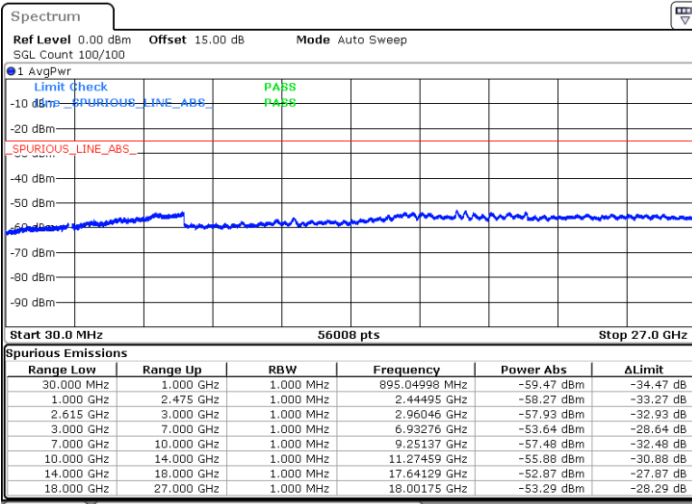

Date: 1 JUN, 2022 07:29:40

Date: 1 JUN, 2022 07:25:05

Lowest Channel / FullRB

N/A

Date: 1 JUN, 2022 07:34:17

LTE Band 7C / 15MHz+15MHz

16QAM

Middle Channel / 1RB0 and 1RB74

Middle Channel / 1RB74 and 1RB0

Date: 1 JUN 2022 07:46:47

Date: 1 JUN 2022 07:51:23

Middle Channel / FullIRB

N/A

Date: 1 JUN 2022 07:42:08

LTE Band 7C / 15MHz+15MHz

16QAM

Highest Channel / 1RB0 and 1RB74

Highest Channel / 1RB74 and 1RB0

Date: 1 JUN.2022 08:17:46

Date: 1 JUN.2022 08:13:10

Highest Channel / FullIRB

N/A

Date: 1 JUN.2022 08:22:22

LTE Band 7C / 15MHz+20MHz