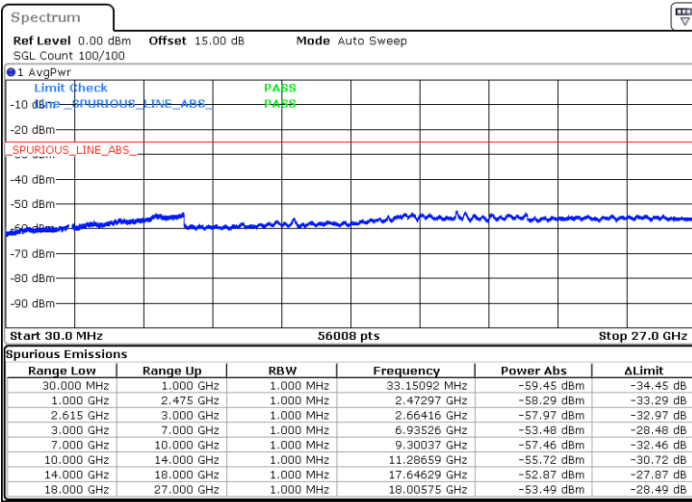

Lowest Channel / FullRB

N/A

Date: 1 JUN.2022 08:54:54

LTE Band 7C / 15MHz+20MHz

QPSK

Middle Channel / 1RB0 and 1RB9

Middle Channel / 1RB74 and 1RB0

Date: 1 JUN.2022 09:07:21

Date: 1 JUN.2022 09:08:53

Middle Channel / FullRB

N/A

Date: 1 JUN.2022 08:59:40

LTE Band 7C / 15MHz+20MHz

QPSK

Highest Channel / 1RB0 and 1RB99

Highest Channel / 1RB74 and 1RB0

Date: 1 JUN.2022 09:38:21

Date: 1 JUN.2022 09:30:41

Highest Channel / FullIRB

N/A

Date: 1 JUN.2022 09:39:53

LTE Band 7C / 20MHz+10MHz

QPSK

Lowest Channel / 1RB0 and 1RB49

Lowest Channel / 1RB99 and 1RB0

Date: 1 JUN.2022 06:09:01

Date: 1 JUN.2022 06:07:29

Lowest Channel / FullRB

N/A

Date: 1 JUN.2022 06:16:42

LTE Band 7C / 20MHz+10MHz

QPSK