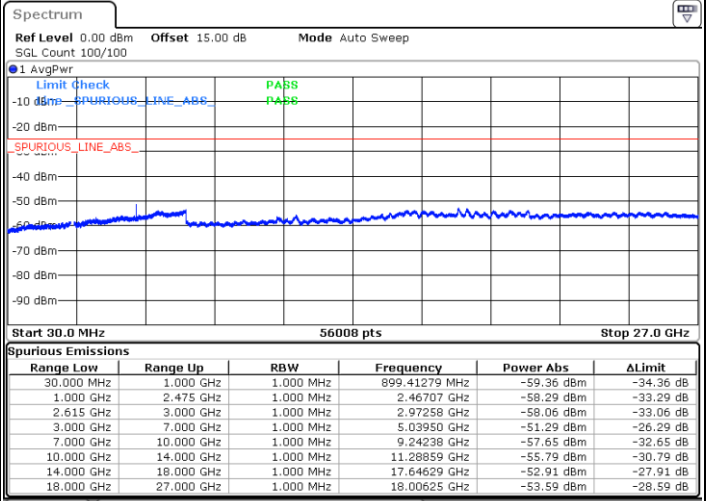

Middle Channel / 1RB0 and 1RB49

Middle Channel / 1RB99 and 1RB0

Date: 1 JUN.2022 06:29:10

Date: 1 JUN.2022 06:30:42

Middle Channel / FullRB

N/A

Date: 1 JUN.2022 06:21:29

LTE Band 7C / 20MHz+10MHz

QPSK

Highest Channel / 1RB0 and 1RB49

Highest Channel / 1RB99 and 1RB0

Date: 1 JUN.2022 07:00:08

Date: 1 JUN.2022 06:52:28

Highest Channel / FullIRB

N/A

Date: 1 JUN.2022 07:01:41

LTE Band 7C / 20MHz+15MHz

QPSK

Lowest Channel / 1RB0 and 1RB74

Lowest Channel / 1RB99 and 1RB0

Date: 1 JUN.2022 10:06:19

Date: 1 JUN.2022 10:04:47

Lowest Channel / FullRB

N/A

Date: 1 JUN.2022 10:14:01

LTE Band 7C / 20MHz+15MHz

QPSK

MiddleChannel / 1RB0 and 1RB74

Middle Channel / 1RB99 and 1RB0

Date: 1 JUN 2022 10:26:29

Date: 1 JUN 2022 10:28:01

Middle Channel / FullIRB