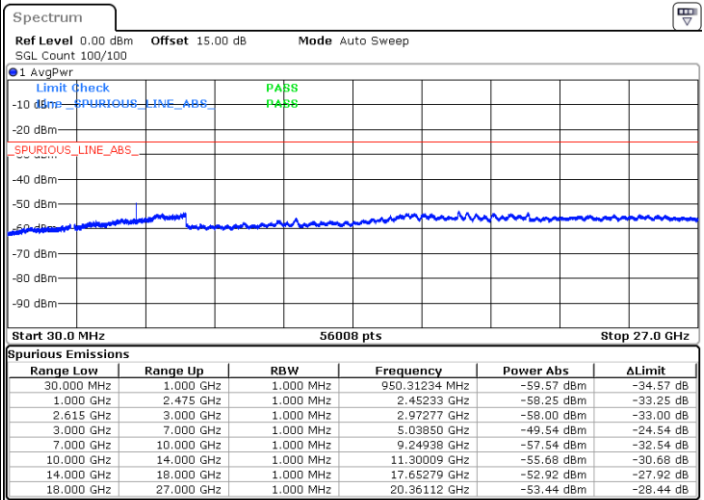

Date: 1 JUN.2022 09:01:12

LTE Band 7C / 15MHz+20MHz

16QAM

Highest Channel / 1RB0 and 1RB99

Highest Channel / 1RB74 and 1RB0

Date: 1 JUN 2022 09:36:49

Date: 1 JUN 2022 09:32:12

Highest Channel / FullIRB

N/A

Date: 1 JUN 2022 09:41:25

LTE Band 7C / 20MHz+10MHz

16QAM

Lowest Channel / 1RB0 and 1RB49

Lowest Channel / 1RB99 and 1RB0

Date: 1 JUN.2022 06:10:33

Date: 1 JUN.2022 06:05:56

Lowest Channel / FullRB

N/A

Date: 1 JUN.2022 06:15:10

LTE Band 7C / 20MHz+10MHz

16QAM

Middle Channel / 1RB0 and 1RB49

Middle Channel / 1RB99 and 1RB0

Date: 1 JUN 2022 06:27:38

Date: 1 JUN 2022 06:32:14

Middle Channel / FullIRB

N/A

Date: 1 JUN 2022 06:23:01

LTE Band 7C / 20MHz+10MHz

16QAM

Highest Channel / 1RB0 and 1RB49

Highest Channel / 1RB99 and 1RB0