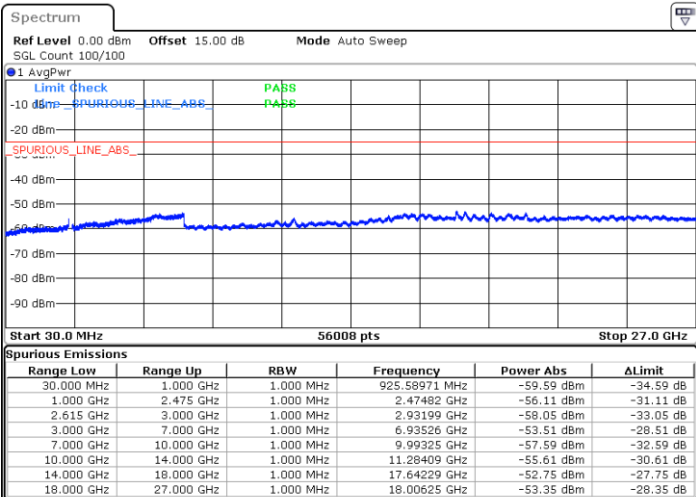

LTE Band 7C / 20MHz+15MHz

QPSK

Lowest Channel / 1RB0 and 1RB74

Lowest Channel / 1RB99 and 1RB0

Date: 1 JUN.2022 10:06:19

Date: 1 JUN.2022 10:04:47

Lowest Channel / FullRB

N/A

Date: 1 JUN.2022 10:14:01

LTE Band 7C / 20MHz+15MHz

QPSK

MiddleChannel / 1RB0 and 1RB74

Middle Channel / 1RB99 and 1RB0

Date: 1 JUN 2022 10:26:29

Date: 1 JUN 2022 10:28:01

Middle Channel / FullIRB

N/A

Date: 1 JUN 2022 10:18:48

LTE Band 7C / 20MHz+15MHz

QPSK

Highest Channel / 1RB0 and 1RB74

Highest Channel / 1RB99 and 1RB0

Date: 1 JUN.2022 10:57:29

Date: 1 JUN.2022 10:49:49

Highest Channel / FullIRB

N/A

Date: 1 JUN.2022 10:59:01

LTE Band 7C / 20MHz+20MHz

QPSK

Lowest Channel / 1RB0 and 1RB99

Lowest Channel / 1RB99 and 1RB0

Date: 1 JUN, 2022 23:39:30