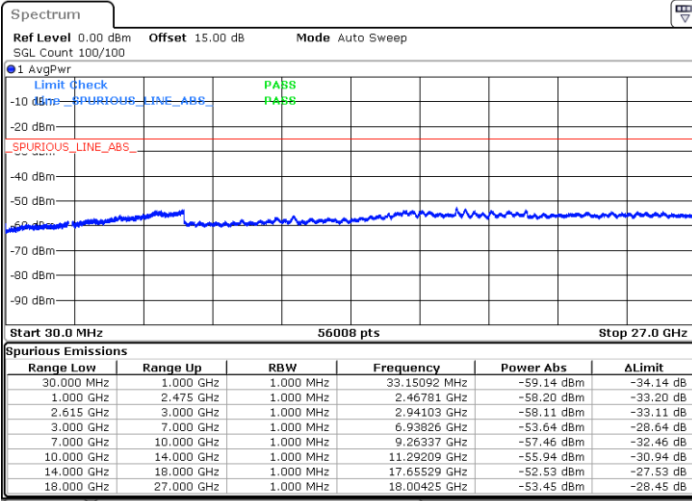

Date: 1 JUN.2022 10:14:01

LTE Band 7C / 20MHz+15MHz

QPSK

MiddleChannel / 1RB0 and 1RB74

Middle Channel / 1RB99 and 1RB0

Date: 1 JUN 2022 10:26:29

Date: 1 JUN 2022 10:28:01

Middle Channel / FullIRB

N/A

Date: 1 JUN 2022 10:18:48

LTE Band 7C / 20MHz+15MHz

QPSK

Highest Channel / 1RB0 and 1RB74

Highest Channel / 1RB99 and 1RB0

Date: 1 JUN.2022 10:57:29

Date: 1 JUN.2022 10:49:49

Highest Channel / FullIRB

N/A

Date: 1 JUN.2022 10:59:01

LTE Band 7C / 20MHz+20MHz

QPSK

Lowest Channel / 1RB0 and 1RB99

Lowest Channel / 1RB99 and 1RB0

Date: 1 JUN, 2022 23:39:30

Date: 1 JUN, 2022 23:37:58

Lowest Channel / FullRB

N/A

Date: 1 JUN, 2022 23:47:13

LTE Band 7C / 20MHz+20MHz

QPSK

Middle Channel / 1RB0 and 1RB99

Middle Channel / 1RB99 and 1RB0