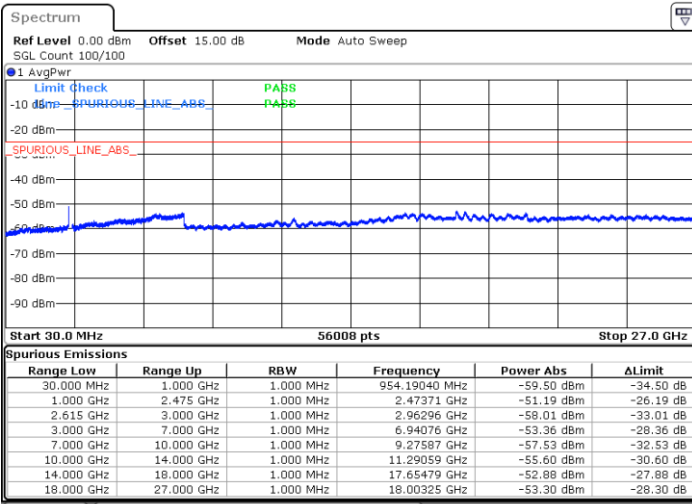

Date: 1 JUN.2022 23:59:42

Date: 2 JUN.2022 00:01:14

Middle Channel / FullRB

N/A

Date: 1 JUN.2022 23:52:00

LTE Band 7C / 20MHz+20MHz

QPSK

Highest Channel / 1RB0 and 1RB99

Highest Channel / 1RB99 and 1RB0

Date: 2 JUN.2022 00:32:22

Date: 2 JUN.2022 00:24:38

Highest Channel / FullIRB

N/A

Date: 2 JUN.2022 00:33:55

LTE Band 7C / 10MHz+20MHz

16QAM

Lowest Channel / 1RB0 and 1RB99

Lowest Channel / 1RB49 and 1RB0

Date: 1 JUN.2022 04:51:28

Date: 1 JUN.2022 04:46:52

Lowest Channel / FullRB

N/A

Date: 1 JUN.2022 04:56:06

LTE Band 7C / 10MHz+20MHz