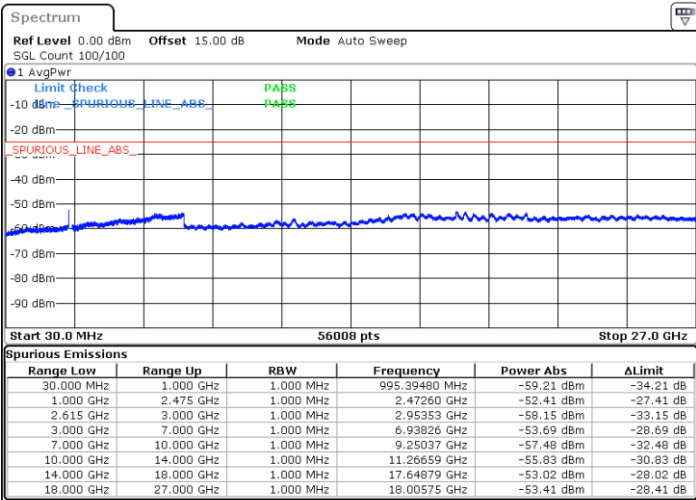

Middle Channel / FullRB

N/A

Date: 2 JUN.2022 01:16:07

LTE Band 7C / 15MHz+10MHz

16QAM

Highest Channel / 1RB0 and 1RB49

Highest Channel / 1RB74 and 1RB0

Date: 2 JUN.2022 01:53:25

Date: 2 JUN.2022 01:48:45

Highest Channel / FullIRB

N/A

Date: 2 JUN.2022 01:58:03

LTE Band 7C / 15MHz+15MHz

16QAM

Lowest Channel / 1RB0 and 1RB74

Lowest Channel / 1RB74 and 1RB0

Date: 1 JUN, 2022 07:29:40

Date: 1 JUN, 2022 07:25:05

Lowest Channel / FullRB

N/A

Date: 1 JUN, 2022 07:34:17

LTE Band 7C / 15MHz+15MHz

16QAM

Middle Channel / 1RB0 and 1RB74