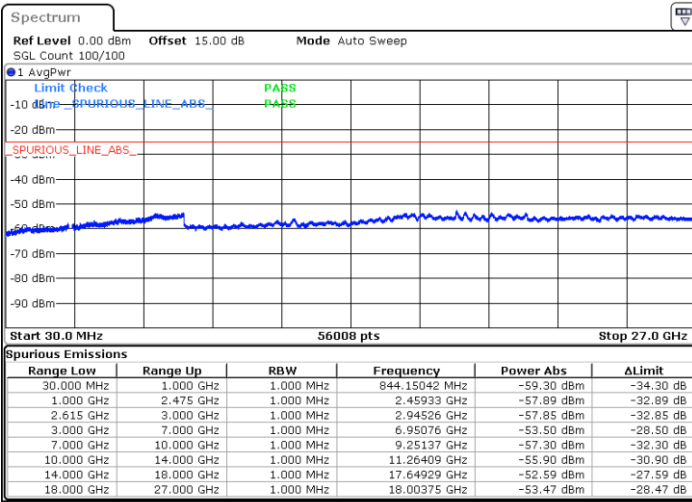

N/A

Date: 2 JUN.2022 01:08:16

LTE Band 7C / 15MHz+10MHz

16QAM

Middle Channel / 1RB0 and 1RB49

Middle Channel / 1RB74 and 1RB0

Date: 2 JUN.2022 01:20:46

Date: 2 JUN.2022 01:25:23

Middle Channel / FullRB

N/A

Date: 2 JUN.2022 01:16:07

LTE Band 7C / 15MHz+10MHz

16QAM

Highest Channel / 1RB0 and 1RB49

Highest Channel / 1RB74 and 1RB0

Date: 2 JUN.2022 01:53:25

Date: 2 JUN.2022 01:48:45

Highest Channel / FullIRB

N/A

Date: 2 JUN.2022 01:58:03

LTE Band 7C / 15MHz+15MHz

16QAM

Lowest Channel / 1RB0 and 1RB74

Lowest Channel / 1RB74 and 1RB0