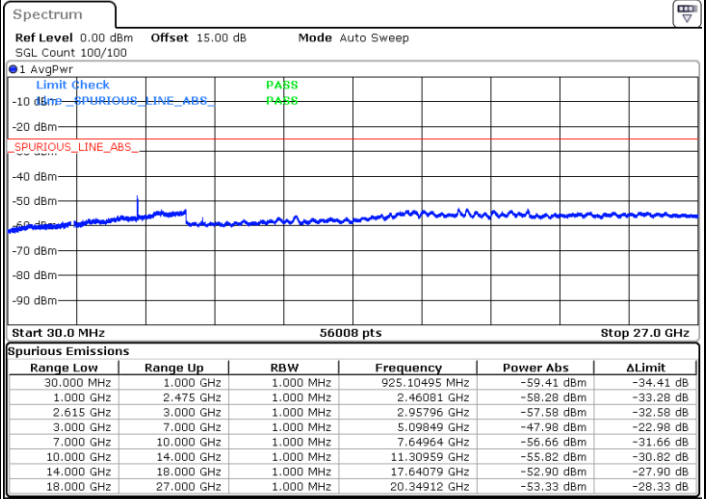

Date: 1 JUN, 2022 23:37:58

Lowest Channel / FullRB

N/A

Date: 1 JUN, 2022 23:47:13

LTE Band 7C / 20MHz+20MHz

QPSK

Middle Channel / 1RB0 and 1RB99

Middle Channel / 1RB99 and 1RB0

Date: 1 JUN.2022 23:59:42

Date: 2 JUN.2022 00:01:14

Middle Channel / FullRB

N/A

Date: 1 JUN.2022 23:52:00

LTE Band 7C / 20MHz+20MHz

QPSK

Highest Channel / 1RB0 and 1RB99

Highest Channel / 1RB99 and 1RB0

Date: 2 JUN.2022 00:32:22

Date: 2 JUN.2022 00:24:38

Highest Channel / FullIRB

N/A

Date: 2 JUN.2022 00:33:55

LTE Band 7C / 10MHz+20MHz

16QAM

Lowest Channel / 1RB0 and 1RB99

Lowest Channel / 1RB49 and 1RB0

Date: 1 JUN.2022 04:51:28

Date: 1 JUN.2022 04:46:52

Lowest Channel / FullRB

N/A

Date: 1 JUN.2022 04:56:06

LTE Band 7C / 10MHz+20MHz