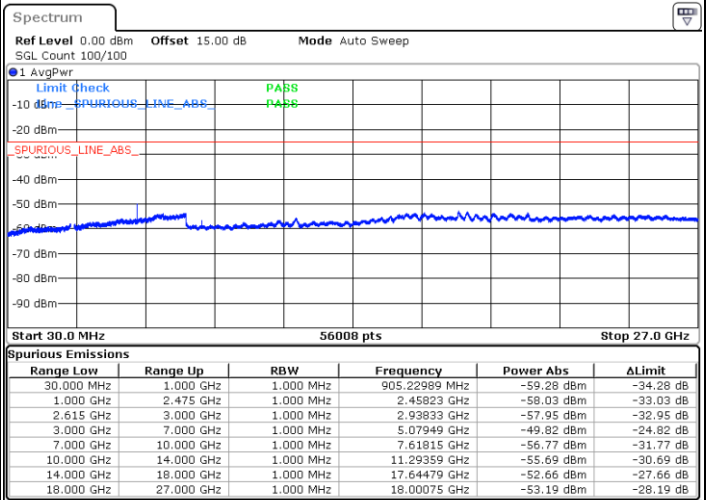

Date: 1 JUN.2022 09:01:12

LTE Band 7C / 15MHz+20MHz

16QAM

Highest Channel / 1RB0 and 1RB99

Highest Channel / 1RB74 and 1RB0

Date: 1 JUN 2022 09:36:49

Date: 1 JUN 2022 09:32:12

Highest Channel / FullIRB

N/A

Date: 1 JUN 2022 09:41:25

LTE Band 7C / 20MHz+10MHz

16QAM

Lowest Channel / 1RB0 and 1RB49

Lowest Channel / 1RB99 and 1RB0

Date: 1 JUN.2022 06:10:33

Date: 1 JUN.2022 06:05:56

Lowest Channel / FullRB

N/A

Date: 1 JUN.2022 06:15:10

LTE Band 7C / 20MHz+10MHz

16QAM

Middle Channel / 1RB0 and 1RB49

Middle Channel / 1RB99 and 1RB0

Date: 1 JUN 2022 06:27:38

Date: 1 JUN 2022 06:32:14

Middle Channel / FullIRB

N/A

Date: 1 JUN 2022 06:23:01

LTE Band 7C / 20MHz+10MHz

16QAM

Highest Channel / 1RB0 and 1RB49

Highest Channel / 1RB99 and 1RB0