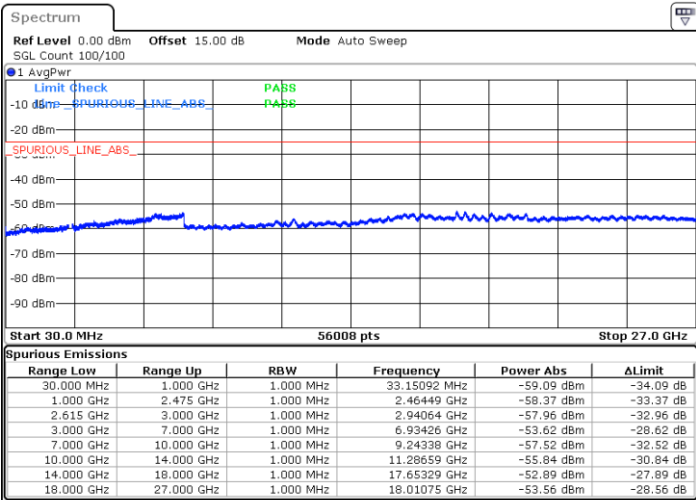

LTE Band 7C / 20MHz+15MHz

QPSK

Lowest Channel / 1RB0 and 1RB74

Lowest Channel / 1RB99 and 1RB0

Date: 1 JUN.2022 10:06:19

Date: 1 JUN.2022 10:04:47

Lowest Channel / FullRB

N/A

Date: 1 JUN.2022 10:14:01

LTE Band 7C / 20MHz+15MHz

QPSK

MiddleChannel / 1RB0 and 1RB74

Middle Channel / 1RB99 and 1RB0

Date: 1 JUN 2022 10:26:29

Date: 1 JUN 2022 10:28:01

Middle Channel / FullIRB

N/A

Date: 1 JUN 2022 10:18:48

LTE Band 7C / 20MHz+15MHz

QPSK

Highest Channel / 1RB0 and 1RB74

Highest Channel / 1RB99 and 1RB0

Date: 1 JUN.2022 10:57:29

Date: 1 JUN.2022 10:49:49

Highest Channel / FullIRB

N/A

Date: 1 JUN.2022 10:59:01

LTE Band 7C / 20MHz+20MHz

QPSK

Lowest Channel / 1RB0 and 1RB99

Lowest Channel / 1RB99 and 1RB0

Date: 1 JUN, 2022 23:39:30