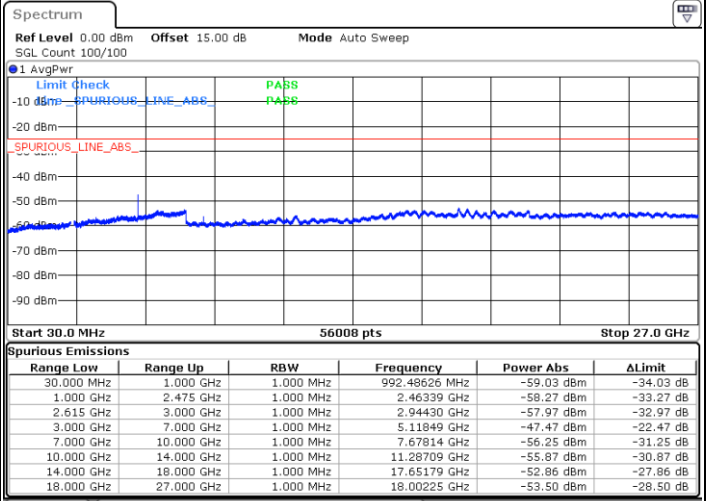

Lowest Channel / 1RB99 and 1RB0

Date: 1 JUN.2022 06:09:01

Date: 1 JUN.2022 06:07:29

Lowest Channel / FullRB

N/A

Date: 1 JUN.2022 06:16:42

LTE Band 7C / 20MHz+10MHz

QPSK

Middle Channel / 1RB0 and 1RB49

Middle Channel / 1RB99 and 1RB0

Date: 1 JUN.2022 06:29:10

Date: 1 JUN.2022 06:30:42

Middle Channel / FullRB

N/A

Date: 1 JUN.2022 06:21:29

LTE Band 7C / 20MHz+10MHz

QPSK

Highest Channel / 1RB0 and 1RB49

Highest Channel / 1RB99 and 1RB0

Date: 1 JUN.2022 07:00:08

Date: 1 JUN.2022 06:52:28

Highest Channel / FullIRB

N/A

Date: 1 JUN.2022 07:01:41

LTE Band 7C / 20MHz+15MHz

QPSK

Lowest Channel / 1RB0 and 1RB74

Lowest Channel / 1RB99 and 1RB0

Date: 1 JUN.2022 10:06:19

Date: 1 JUN.2022 10:04:47

Lowest Channel / FullRB

N/A