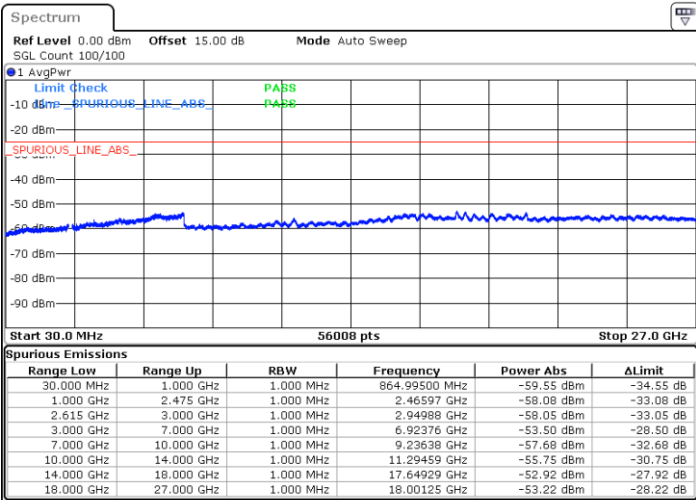

LTE Band 7C / 15MHz+15MHz

QPSK

Middle Channel / 1RB0 and 1RB74

Middle Channel / 1RB74 and 1RB0

Date: 1 JUN.2022 07:48:19

Date: 1 JUN.2022 07:49:51

Middle Channel / FullRB

N/A

Date: 1 JUN.2022 07:40:36

LTE Band 7C / 15MHz+15MHz

QPSK

Highest Channel / 1RB0 and 1RB74

Highest Channel / 1RB74 and 1RB0

Date: 1 JUN.2022 08:19:18

Date: 1 JUN.2022 08:11:37

Highest Channel / FullIRB

N/A

Date: 1 JUN.2022 08:20:50

LTE Band 7C / 15MHz+20MHz

QPSK

Lowest Channel / 1RB0 and 1RB99

Lowest Channel / 1RB74 and 1RB0

Date: 1 JUN.2022 08:47:14

Date: 1 JUN.2022 08:45:42