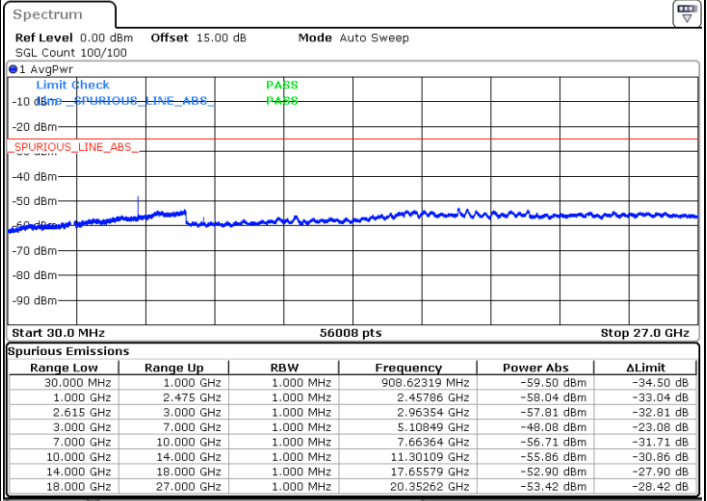

Date: 1 JUN.2022 10:14:01

LTE Band 7C / 20MHz+15MHz

QPSK

MiddleChannel / 1RB0 and 1RB74

Middle Channel / 1RB99 and 1RB0

Date: 1 JUN 2022 10:26:29

Date: 1 JUN 2022 10:28:01

Middle Channel / FullIRB

N/A

Date: 1 JUN 2022 10:18:48

LTE Band 7C / 20MHz+15MHz

QPSK

Highest Channel / 1RB0 and 1RB74

Highest Channel / 1RB99 and 1RB0

Date: 1 JUN.2022 10:57:29

Date: 1 JUN.2022 10:49:49

Highest Channel / FullIRB

N/A

Date: 1 JUN.2022 10:59:01

LTE Band 7C / 20MHz+20MHz

QPSK

Lowest Channel / 1RB0 and 1RB99

Lowest Channel / 1RB99 and 1RB0

Date: 1 JUN, 2022 23:39:30

Date: 1 JUN, 2022 23:37:58

Lowest Channel / FullRB

N/A

Date: 1 JUN, 2022 23:47:13

LTE Band 7C / 20MHz+20MHz

QPSK

Middle Channel / 1RB0 and 1RB99

Middle Channel / 1RB99 and 1RB0