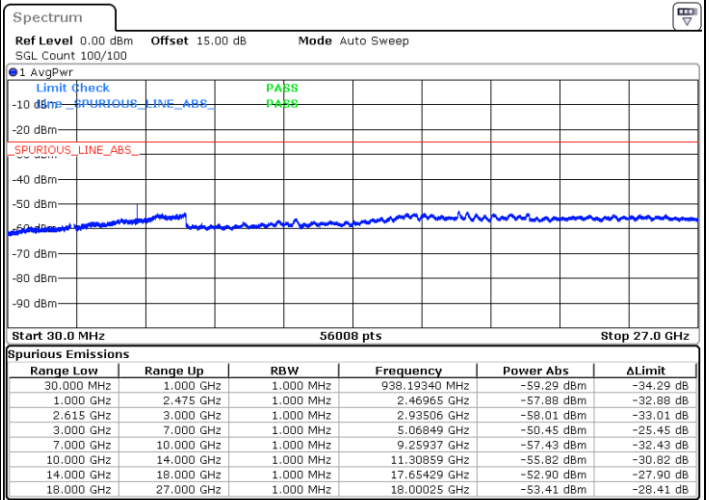

LTE Band 7C / 15MHz+15MHz

QPSK

Middle Channel / 1RB0 and 1RB74

Middle Channel / 1RB74 and 1RB0

Date: 1 JUN.2022 07:48:19

Date: 1 JUN.2022 07:49:51

Middle Channel / FullRB

N/A

Date: 1 JUN.2022 07:40:36

LTE Band 7C / 15MHz+15MHz

QPSK

Highest Channel / 1RB0 and 1RB74

Highest Channel / 1RB74 and 1RB0

Date: 1 JUN.2022 08:19:18

Date: 1 JUN.2022 08:11:37

Highest Channel / FullIRB

N/A

Date: 1 JUN.2022 08:20:50

LTE Band 7C / 15MHz+20MHz

QPSK

Lowest Channel / 1RB0 and 1RB99

Lowest Channel / 1RB74 and 1RB0

Date: 1 JUN.2022 08:47:14

Date: 1 JUN.2022 08:45:42