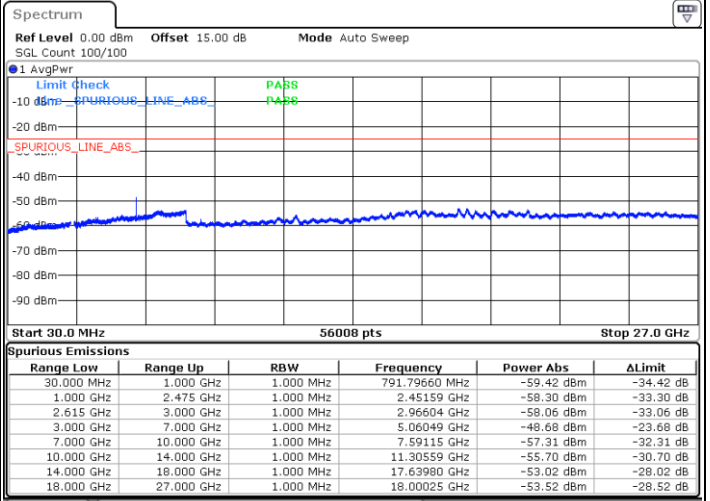

LTE Band 7C / 10MHz+20MHz

16QAM

MiddleChannel / 1RB0 and 1RB99

Middle Channel / 1RB49 and 1RB0

Date: 1 JUN.2022 05:08:33

Date: 1 JUN.2022 05:13:09