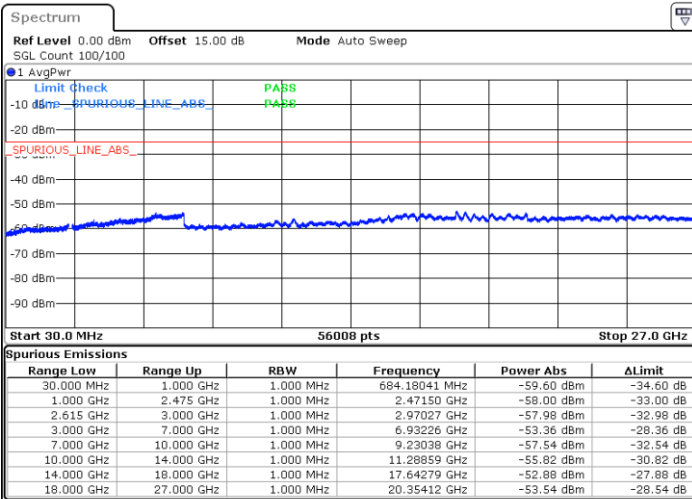

Date: 1 JUN.2022 05:44:09

LTE Band 7C / 15MHz+10MHz

16QAM

Lowest Channel / 1RB0 and 1RB49

Lowest Channel / 1RB74 and 1RB0

Date: 2 JUN.2022 01:03:36

Date: 2 JUN.2022 00:58:59

Lowest Channel / FullIRB

N/A

Date: 2 JUN.2022 01:08:16

LTE Band 7C / 15MHz+10MHz

16QAM

Middle Channel / 1RB0 and 1RB49

Middle Channel / 1RB74 and 1RB0

Date: 2 JUN.2022 01:20:46

Date: 2 JUN.2022 01:25:23

Middle Channel / FullRB

N/A

Date: 2 JUN.2022 01:16:07

LTE Band 7C / 15MHz+10MHz

16QAM

Highest Channel / 1RB0 and 1RB49

Highest Channel / 1RB74 and 1RB0

Date: 2 JUN.2022 01:53:25

Date: 2 JUN.2022 01:48:45

Highest Channel / FullIRB

N/A

Date: 2 JUN.2022 01:58:03

LTE Band 7C / 15MHz+15MHz

16QAM

Lowest Channel / 1RB0 and 1RB74

Lowest Channel / 1RB74 and 1RB0