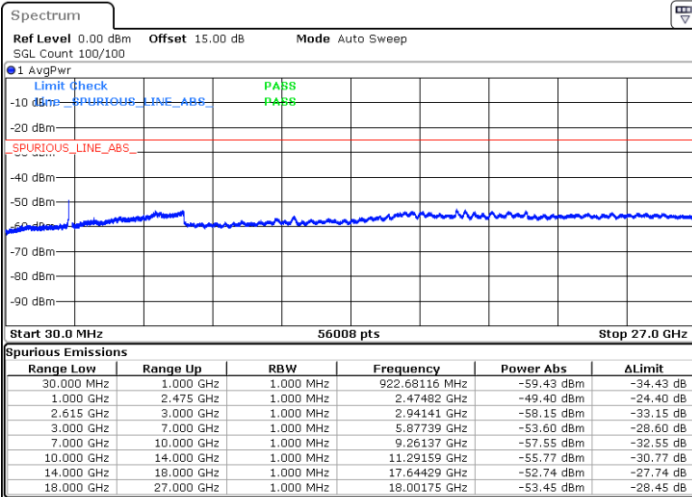

QPSK

Highest Channel / 1RB0 and 1RB49

Highest Channel / 1RB99 and 1RB0

Date: 1 JUN.2022 07:00:08

Date: 1 JUN.2022 06:52:28

Highest Channel / FullIRB

N/A

Date: 1 JUN.2022 07:01:41

LTE Band 7C / 20MHz+15MHz

QPSK

Lowest Channel / 1RB0 and 1RB74

Lowest Channel / 1RB99 and 1RB0

Date: 1 JUN.2022 10:06:19

Date: 1 JUN.2022 10:04:47

Lowest Channel / FullRB

N/A

Date: 1 JUN.2022 10:14:01

LTE Band 7C / 20MHz+15MHz

QPSK

MiddleChannel / 1RB0 and 1RB74

Middle Channel / 1RB99 and 1RB0

Date: 1 JUN 2022 10:26:29

Date: 1 JUN 2022 10:28:01

Middle Channel / FullIRB

N/A

Date: 1 JUN 2022 10:18:48

LTE Band 7C / 20MHz+15MHz

QPSK

Highest Channel / 1RB0 and 1RB74

Highest Channel / 1RB99 and 1RB0

Date: 1 JUN.2022 10:57:29

Date: 1 JUN.2022 10:49:49