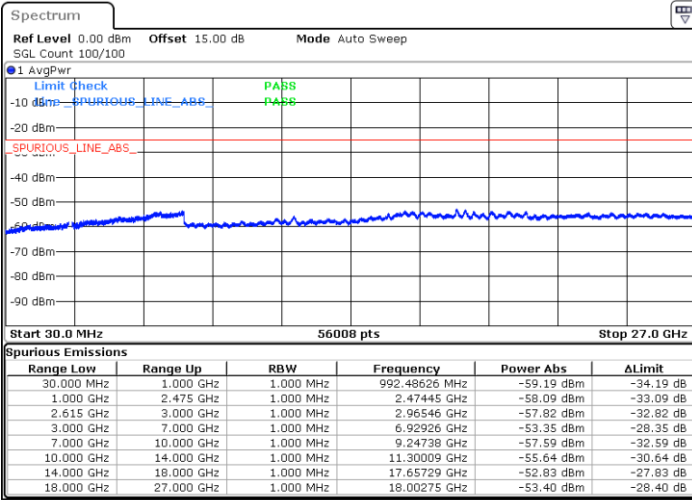

LTE Band 7C / 15MHz+20MHz

16QAM

Middle Channel / 1RB0 and 1RB9

Middle Channel / 1RB74 and 1RB0

Date: 1 JUN.2022 09:05:49

Date: 1 JUN.2022 09:10:25

Middle Channel / FullRB

N/A

Date: 1 JUN.2022 09:01:12

LTE Band 7C / 15MHz+20MHz

16QAM

Highest Channel / 1RB0 and 1RB99

Highest Channel / 1RB74 and 1RB0

Date: 1 JUN 2022 09:36:49

Date: 1 JUN 2022 09:32:12

Highest Channel / FullIRB

N/A

Date: 1 JUN 2022 09:41:25

LTE Band 7C / 20MHz+10MHz

16QAM

Lowest Channel / 1RB0 and 1RB49

Lowest Channel / 1RB99 and 1RB0

Date: 1 JUN.2022 06:10:33

Date: 1 JUN.2022 06:05:56