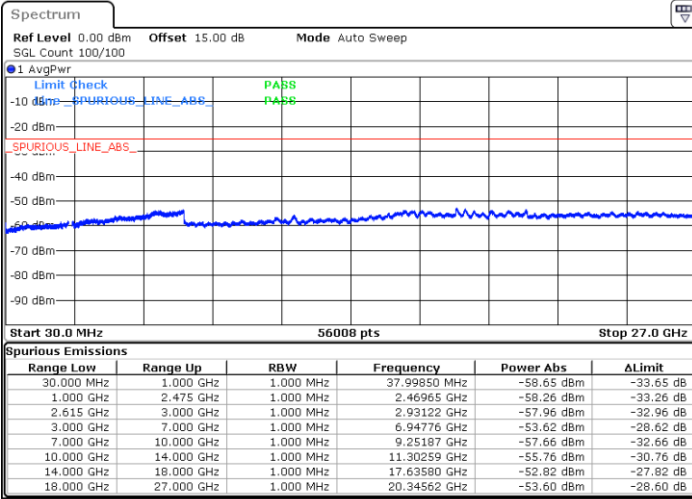

Date: 1 JUN, 2022 23:37:58

Lowest Channel / FullRB

N/A

Date: 1 JUN, 2022 23:47:13

LTE Band 7C / 20MHz+20MHz

QPSK

Middle Channel / 1RB0 and 1RB99

Middle Channel / 1RB99 and 1RB0

Date: 1 JUN.2022 23:59:42

Date: 2 JUN.2022 00:01:14

Middle Channel / FullRB

N/A

Date: 1 JUN.2022 23:52:00

LTE Band 7C / 20MHz+20MHz

QPSK

Highest Channel / 1RB0 and 1RB99

Highest Channel / 1RB99 and 1RB0

Date: 2 JUN.2022 00:32:22

Date: 2 JUN.2022 00:24:38

Highest Channel / FullIRB

N/A

Date: 2 JUN.2022 00:33:55

LTE Band 7C / 10MHz+20MHz

16QAM

Lowest Channel / 1RB0 and 1RB99

Lowest Channel / 1RB49 and 1RB0

Date: 1 JUN.2022 04:51:28

Date: 1 JUN.2022 04:46:52

Lowest Channel / FullRB

N/A

Date: 1 JUN.2022 04:56:06

LTE Band 7C / 10MHz+20MHz