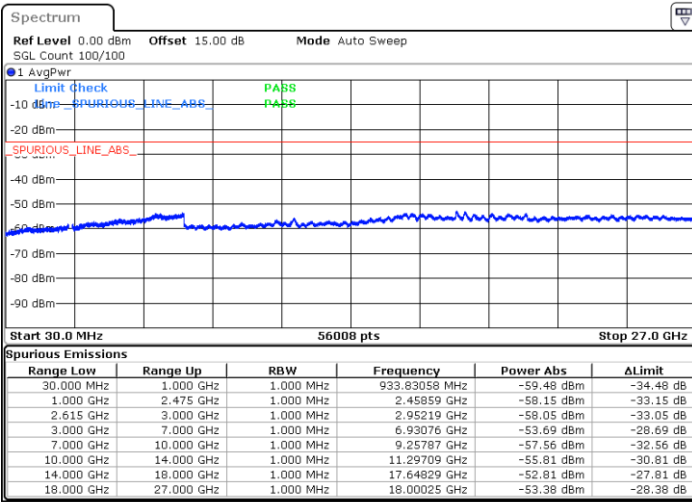

Date: 1 JUN.2022 09:38:21

Date: 1 JUN.2022 09:30:41

Highest Channel / FullIRB

N/A

Date: 1 JUN.2022 09:39:53

LTE Band 7C / 20MHz+10MHz

QPSK

Lowest Channel / 1RB0 and 1RB49

Lowest Channel / 1RB99 and 1RB0

Date: 1 JUN.2022 06:09:01

Date: 1 JUN.2022 06:07:29

Lowest Channel / FullRB

N/A

Date: 1 JUN.2022 06:16:42

LTE Band 7C / 20MHz+10MHz

QPSK

Middle Channel / 1RB0 and 1RB49

Middle Channel / 1RB99 and 1RB0

Date: 1 JUN.2022 06:29:10

Date: 1 JUN.2022 06:30:42

Middle Channel / FullRB

N/A

Date: 1 JUN.2022 06:21:29

LTE Band 7C / 20MHz+10MHz

QPSK

Highest Channel / 1RB0 and 1RB49

Highest Channel / 1RB99 and 1RB0

Date: 1 JUN.2022 07:00:08

Date: 1 JUN.2022 06:52:28

Highest Channel / FullIRB

N/A

Date: 1 JUN.2022 07:01:41