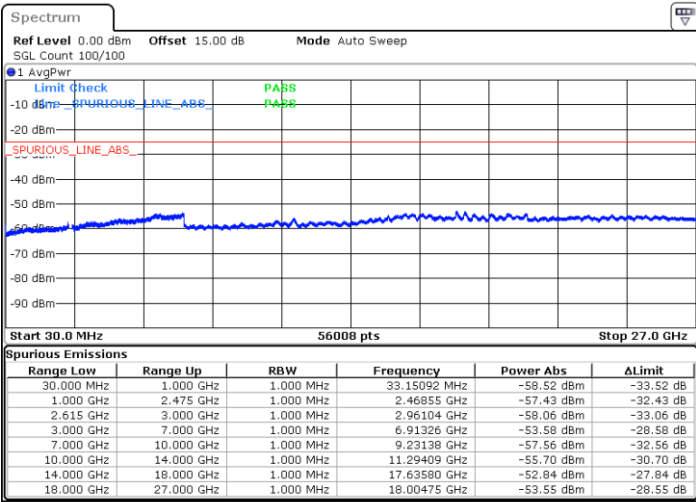

Middle Channel / 1RB74 and 1RB0

Date: 1 JUN 2022 07:46:47

Date: 1 JUN 2022 07:51:23

Middle Channel / FullIRB

N/A

Date: 1 JUN 2022 07:42:08

LTE Band 7C / 15MHz+15MHz

16QAM

Highest Channel / 1RB0 and 1RB74

Highest Channel / 1RB74 and 1RB0

Date: 1 JUN.2022 08:17:46

Date: 1 JUN.2022 08:13:10

Highest Channel / FullIRB

N/A

Date: 1 JUN.2022 08:22:22

LTE Band 7C / 15MHz+20MHz

16QAM

Lowest Channel / 1RB0 and 1RB99

Lowest Channel / 1RB74 and 1RB0

Date: 1 JUN.2022 08:48:45

Date: 1 JUN.2022 08:44:10

Lowest Channel / FullIRB

N/A

Date: 1 JUN.2022 08:53:22