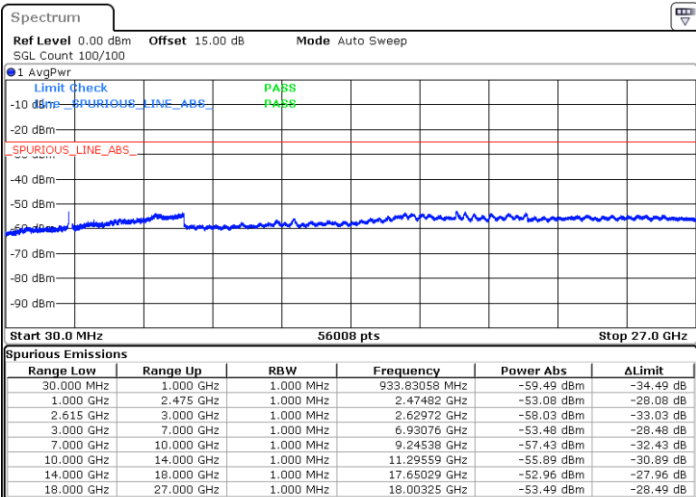

Middle Channel / FullRB

N/A

Date: 2 JUN.2022 01:16:07

LTE Band 7C / 15MHz+10MHz

16QAM

Highest Channel / 1RB0 and 1RB49

Highest Channel / 1RB74 and 1RB0

Date: 2 JUN.2022 01:53:25

Date: 2 JUN.2022 01:48:45

Highest Channel / FullIRB

N/A

Date: 2 JUN.2022 01:58:03

LTE Band 7C / 15MHz+15MHz

16QAM

Lowest Channel / 1RB0 and 1RB74

Lowest Channel / 1RB74 and 1RB0

Date: 1 JUN, 2022 07:29:40

Date: 1 JUN, 2022 07:25:05

Lowest Channel / FullRB

N/A

Date: 1 JUN, 2022 07:34:17

LTE Band 7C / 15MHz+15MHz

16QAM

Middle Channel / 1RB0 and 1RB74