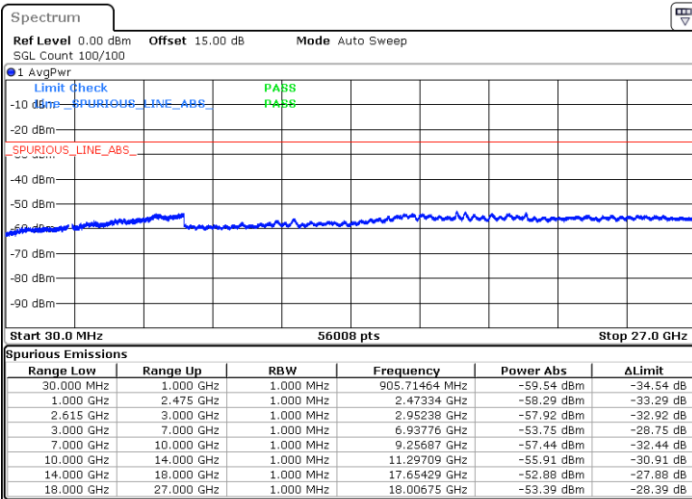

Date: 1 JUN, 2022 07:29:40

Date: 1 JUN, 2022 07:25:05

Lowest Channel / FullRB

N/A

Date: 1 JUN, 2022 07:34:17

LTE Band 7C / 15MHz+15MHz

16QAM

Middle Channel / 1RB0 and 1RB74

Middle Channel / 1RB74 and 1RB0

Date: 1 JUN 2022 07:46:47

Date: 1 JUN 2022 07:51:23

Middle Channel / FullIRB

N/A

Date: 1 JUN 2022 07:42:08

LTE Band 7C / 15MHz+15MHz

16QAM

Highest Channel / 1RB0 and 1RB74

Highest Channel / 1RB74 and 1RB0

Date: 1 JUN.2022 08:17:46

Date: 1 JUN.2022 08:13:10

Highest Channel / FullIRB

N/A

Date: 1 JUN.2022 08:22:22

LTE Band 7C / 15MHz+20MHz