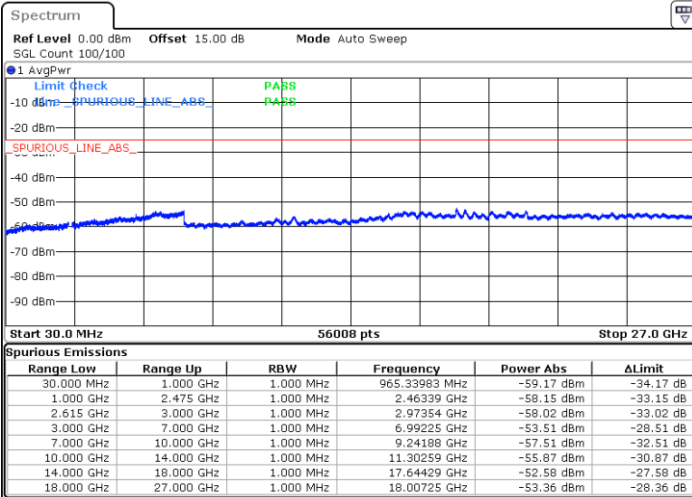

Middle Channel / 1RB0 and 1RB49

Middle Channel / 1RB99 and 1RB0

Date: 1 JUN.2022 06:29:10

Date: 1 JUN.2022 06:30:42

Middle Channel / FullRB

N/A

Date: 1 JUN.2022 06:21:29

LTE Band 7C / 20MHz+10MHz

QPSK

Highest Channel / 1RB0 and 1RB49

Highest Channel / 1RB99 and 1RB0

Date: 1 JUN.2022 07:00:08

Date: 1 JUN.2022 06:52:28

Highest Channel / FullIRB

N/A

Date: 1 JUN.2022 07:01:41

LTE Band 7C / 20MHz+15MHz

QPSK

Lowest Channel / 1RB0 and 1RB74

Lowest Channel / 1RB99 and 1RB0

Date: 1 JUN.2022 10:06:19

Date: 1 JUN.2022 10:04:47

Lowest Channel / FullRB

N/A

Date: 1 JUN.2022 10:14:01

LTE Band 7C / 20MHz+15MHz

QPSK

MiddleChannel / 1RB0 and 1RB74

Middle Channel / 1RB99 and 1RB0

Date: 1 JUN 2022 10:26:29

Date: 1 JUN 2022 10:28:01

Middle Channel / FullIRB