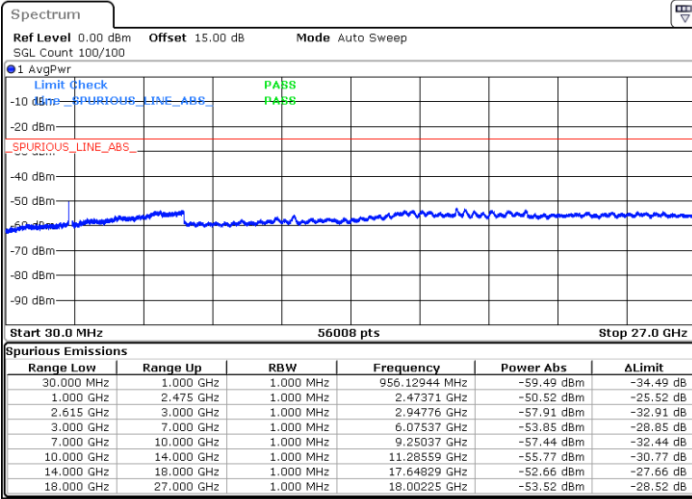

Date: 1 JUN.2022 09:08:53

Middle Channel / FullRB

N/A

Date: 1 JUN.2022 08:59:40

LTE Band 7C / 15MHz+20MHz

QPSK

Highest Channel / 1RB0 and 1RB99

Highest Channel / 1RB74 and 1RB0

Date: 1 JUN.2022 09:38:21

Date: 1 JUN.2022 09:30:41

Highest Channel / FullIRB

N/A

Date: 1 JUN.2022 09:39:53

LTE Band 7C / 20MHz+10MHz

QPSK

Lowest Channel / 1RB0 and 1RB49

Lowest Channel / 1RB99 and 1RB0

Date: 1 JUN.2022 06:09:01

Date: 1 JUN.2022 06:07:29

Lowest Channel / FullRB

N/A

Date: 1 JUN.2022 06:16:42

LTE Band 7C / 20MHz+10MHz

QPSK