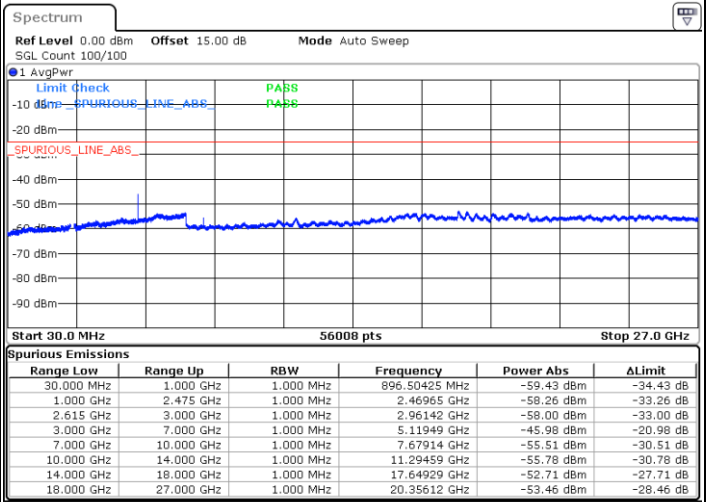

N/A

Date: 2 JUN.2022 01:08:16

LTE Band 7C / 15MHz+10MHz

16QAM

Middle Channel / 1RB0 and 1RB49

Middle Channel / 1RB74 and 1RB0

Date: 2 JUN.2022 01:20:46

Date: 2 JUN.2022 01:25:23

Middle Channel / FullRB

N/A

Date: 2 JUN.2022 01:16:07

LTE Band 7C / 15MHz+10MHz

16QAM

Highest Channel / 1RB0 and 1RB49

Highest Channel / 1RB74 and 1RB0

Date: 2 JUN.2022 01:53:25

Date: 2 JUN.2022 01:48:45

Highest Channel / FullIRB

N/A

Date: 2 JUN.2022 01:58:03

LTE Band 7C / 15MHz+15MHz

16QAM

Lowest Channel / 1RB0 and 1RB74

Lowest Channel / 1RB74 and 1RB0