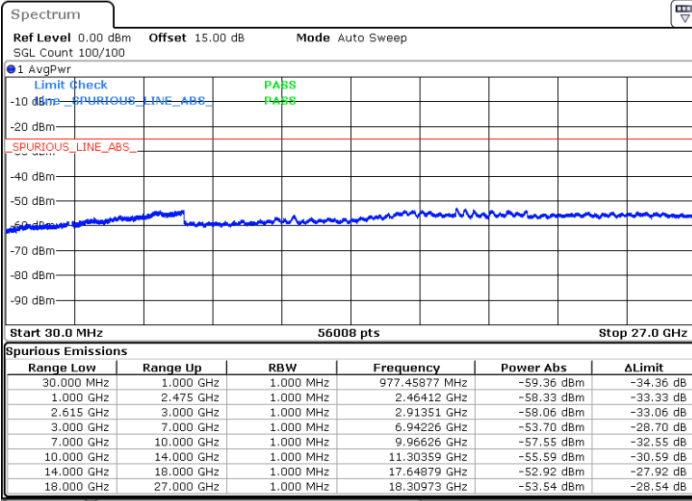

Lowest Channel / 1RB99 and 1RB0

Date: 1 JUN.2022 06:09:01

Date: 1 JUN.2022 06:07:29

Lowest Channel / FullRB

N/A

Date: 1 JUN.2022 06:16:42

LTE Band 7C / 20MHz+10MHz

QPSK

Middle Channel / 1RB0 and 1RB49

Middle Channel / 1RB99 and 1RB0

Date: 1 JUN.2022 06:29:10

Date: 1 JUN.2022 06:30:42

Middle Channel / FullRB

N/A

Date: 1 JUN.2022 06:21:29

LTE Band 7C / 20MHz+10MHz

QPSK

Highest Channel / 1RB0 and 1RB49

Highest Channel / 1RB99 and 1RB0

Date: 1 JUN.2022 07:00:08

Date: 1 JUN.2022 06:52:28

Highest Channel / FullIRB

N/A

Date: 1 JUN.2022 07:01:41

LTE Band 7C / 20MHz+15MHz

QPSK

Lowest Channel / 1RB0 and 1RB74

Lowest Channel / 1RB99 and 1RB0

Date: 1 JUN.2022 10:06:19

Date: 1 JUN.2022 10:04:47

Lowest Channel / FullRB

N/A