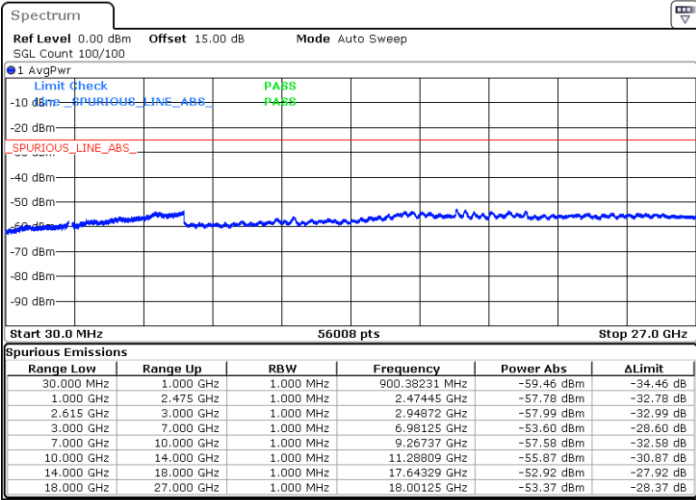

Lowest Channel / 1RB0 and 1RB99

Lowest Channel / 1RB49 and 1RB0

Date: 1 JUN.2022 04:51:28

Date: 1 JUN.2022 04:46:52

Lowest Channel / FullRB

N/A

Date: 1 JUN.2022 04:56:06

LTE Band 7C / 10MHz+20MHz

16QAM

MiddleChannel / 1RB0 and 1RB99

Middle Channel / 1RB49 and 1RB0

Date: 1 JUN.2022 05:08:33

Date: 1 JUN.2022 05:13:09

Middle Channel / FullRB

N/A

Date: 1 JUN.2022 05:03:56

LTE Band 7C / 10MHz+20MHz

16QAM

Highest Channel / 1RB0 and 1RB99

Highest Channel / 1RB49 and 1RB0

Date: 1 JUN.2022 05:39:32

Date: 1 JUN.2022 05:34:56

Highest Channel / FullIRB

N/A