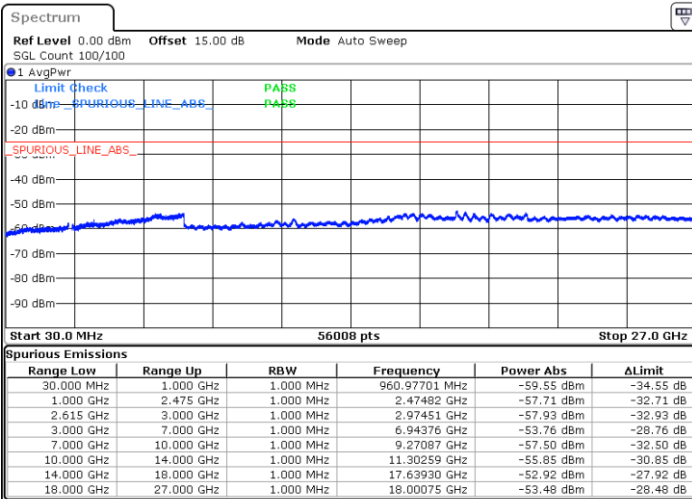

Lowest Channel / 1RB99 and 1RB0

Date: 1 JUN.2022 06:09:01

Date: 1 JUN.2022 06:07:29

Lowest Channel / FullRB

N/A

Date: 1 JUN.2022 06:16:42

LTE Band 7C / 20MHz+10MHz

QPSK

Middle Channel / 1RB0 and 1RB49

Middle Channel / 1RB99 and 1RB0

Date: 1 JUN.2022 06:29:10

Date: 1 JUN.2022 06:30:42

Middle Channel / FullRB

N/A

Date: 1 JUN.2022 06:21:29

LTE Band 7C / 20MHz+10MHz

QPSK

Highest Channel / 1RB0 and 1RB49

Highest Channel / 1RB99 and 1RB0

Date: 1 JUN.2022 07:00:08

Date: 1 JUN.2022 06:52:28

Highest Channel / FullIRB

N/A

Date: 1 JUN.2022 07:01:41

LTE Band 7C / 20MHz+15MHz

QPSK

Lowest Channel / 1RB0 and 1RB74

Lowest Channel / 1RB99 and 1RB0

Date: 1 JUN.2022 10:06:19

Date: 1 JUN.2022 10:04:47

Lowest Channel / FullRB

N/A