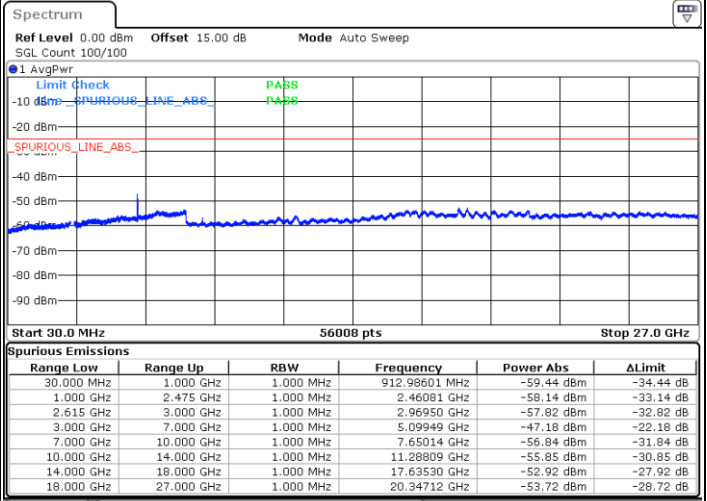

LTE Band 7C / 15MHz+20MHz

16QAM

Middle Channel / 1RB0 and 1RB9

Middle Channel / 1RB74 and 1RB0

Date: 1 JUN.2022 09:05:49

Date: 1 JUN.2022 09:10:25

Middle Channel / FullRB

N/A

Date: 1 JUN.2022 09:01:12

LTE Band 7C / 15MHz+20MHz

16QAM

Highest Channel / 1RB0 and 1RB99

Highest Channel / 1RB74 and 1RB0

Date: 1 JUN 2022 09:36:49

Date: 1 JUN 2022 09:32:12

Highest Channel / FullIRB

N/A

Date: 1 JUN 2022 09:41:25

LTE Band 7C / 20MHz+10MHz

16QAM

Lowest Channel / 1RB0 and 1RB49

Lowest Channel / 1RB99 and 1RB0

Date: 1 JUN.2022 06:10:33

Date: 1 JUN.2022 06:05:56

Lowest Channel / FullRB

N/A

Date: 1 JUN.2022 06:15:10

LTE Band 7C / 20MHz+10MHz

16QAM

Middle Channel / 1RB0 and 1RB49

Middle Channel / 1RB99 and 1RB0

Date: 1 JUN 2022 06:27:38