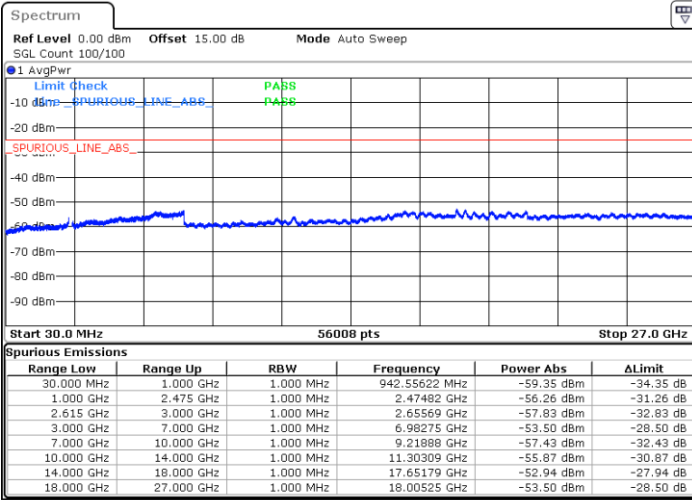

N/A

Date: 1 JUN.2022 08:20:50

LTE Band 7C / 15MHz+20MHz

QPSK

Lowest Channel / 1RB0 and 1RB99

Lowest Channel / 1RB74 and 1RB0

Date: 1 JUN.2022 08:47:14

Date: 1 JUN.2022 08:45:42

Lowest Channel / FullRB

N/A

Date: 1 JUN.2022 08:54:54

LTE Band 7C / 15MHz+20MHz

QPSK

Middle Channel / 1RB0 and 1RB9

Middle Channel / 1RB74 and 1RB0

Date: 1 JUN.2022 09:07:21

Date: 1 JUN.2022 09:08:53

Middle Channel / FullRB

N/A

Date: 1 JUN.2022 08:59:40

LTE Band 7C / 15MHz+20MHz

QPSK

Highest Channel / 1RB0 and 1RB99

Highest Channel / 1RB74 and 1RB0

Date: 1 JUN.2022 09:38:21

Date: 1 JUN.2022 09:30:41

Highest Channel / FullIRB

N/A

Date: 1 JUN.2022 09:39:53

LTE Band 7C / 20MHz+10MHz

QPSK

Lowest Channel / 1RB0 and 1RB49