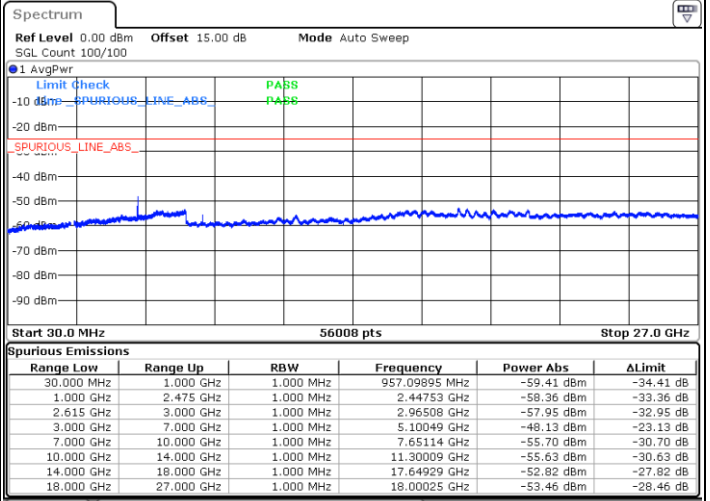

Lowest Channel / 1RB0 and 1RB99

Lowest Channel / 1RB49 and 1RB0

Date: 1 JUN.2022 04:51:28

Date: 1 JUN.2022 04:46:52

Lowest Channel / FullRB

N/A

Date: 1 JUN.2022 04:56:06

LTE Band 7C / 10MHz+20MHz

LTE Band 7C / 10MHz+20MHz

16QAM

Highest Channel / 1RB0 and 1RB99

Highest Channel / 1RB49 and 1RB0

Date: 1 JUN.2022 05:39:32

Date: 1 JUN.2022 05:34:56

Highest Channel / FullIRB

N/A

Date: 1 JUN.2022 05:44:09

LTE Band 7C / 15MHz+10MHz

16QAM

Lowest Channel / 1RB0 and 1RB49

Lowest Channel / 1RB74 and 1RB0

Date: 2 JUN.2022 01:03:36

Date: 2 JUN.2022 00:58:59

Lowest Channel / FullIRB