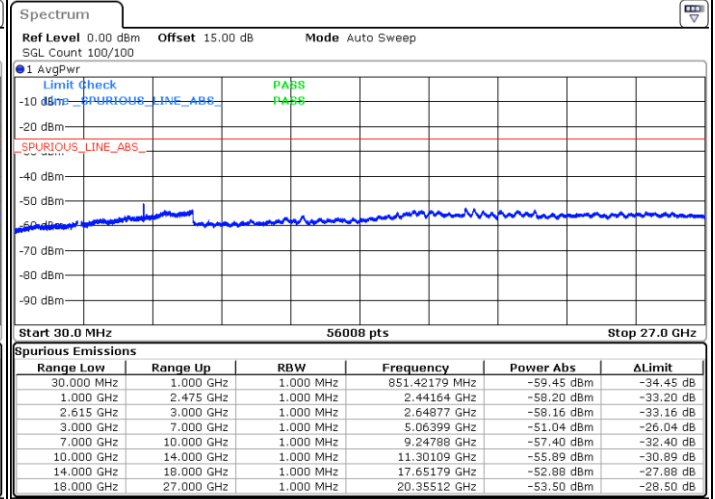

N/A

Date: 1 JUN.2022 08:20:50

LTE Band 7C / 15MHz+20MHz

QPSK

Lowest Channel / 1RB0 and 1RB99

Lowest Channel / 1RB74 and 1RB0

Date: 1 JUN.2022 08:47:14

Date: 1 JUN.2022 08:45:42

Lowest Channel / FullRB

N/A

Date: 1 JUN.2022 08:54:54

LTE Band 7C / 15MHz+20MHz

QPSK

Middle Channel / 1RB0 and 1RB9

Middle Channel / 1RB74 and 1RB0

Date: 1 JUN.2022 09:07:21

Date: 1 JUN.2022 09:08:53

Middle Channel / FullRB

N/A

Date: 1 JUN.2022 08:59:40

LTE Band 7C / 15MHz+20MHz

QPSK

Highest Channel / 1RB0 and 1RB99

Highest Channel / 1RB74 and 1RB0

Date: 1 JUN.2022 09:38:21

Date: 1 JUN.2022 09:30:41

Highest Channel / FullIRB

N/A

Date: 1 JUN.2022 09:39:53

LTE Band 7C / 20MHz+10MHz

QPSK

Lowest Channel / 1RB0 and 1RB49