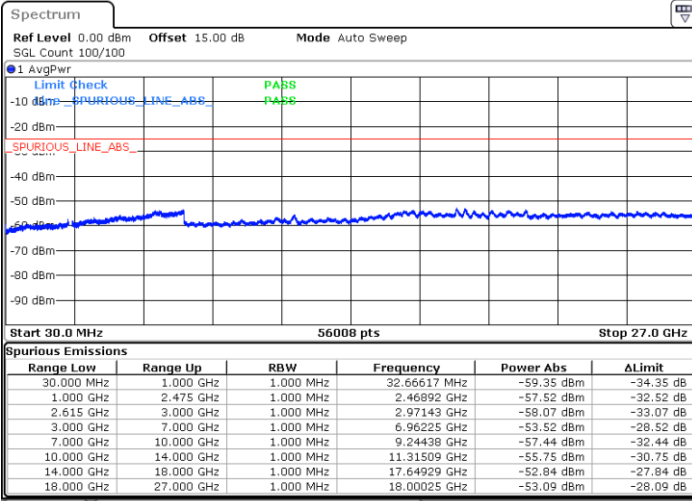

Middle Channel / 1RB0 and 1RB49

Middle Channel / 1RB99 and 1RB0

Date: 1 JUN.2022 06:29:10

Date: 1 JUN.2022 06:30:42

Middle Channel / FullRB

N/A

Date: 1 JUN.2022 06:21:29

LTE Band 7C / 20MHz+10MHz

QPSK

Highest Channel / 1RB0 and 1RB49

Highest Channel / 1RB99 and 1RB0

Date: 1 JUN.2022 07:00:08

Date: 1 JUN.2022 06:52:28

Highest Channel / FullIRB

N/A

Date: 1 JUN.2022 07:01:41

LTE Band 7C / 20MHz+15MHz

QPSK

Lowest Channel / 1RB0 and 1RB74

Lowest Channel / 1RB99 and 1RB0

Date: 1 JUN.2022 10:06:19

Date: 1 JUN.2022 10:04:47

Lowest Channel / FullRB

N/A

Date: 1 JUN.2022 10:14:01

LTE Band 7C / 20MHz+15MHz

QPSK

MiddleChannel / 1RB0 and 1RB74

Middle Channel / 1RB99 and 1RB0

Date: 1 JUN 2022 10:26:29

Date: 1 JUN 2022 10:28:01

Middle Channel / FullIRB