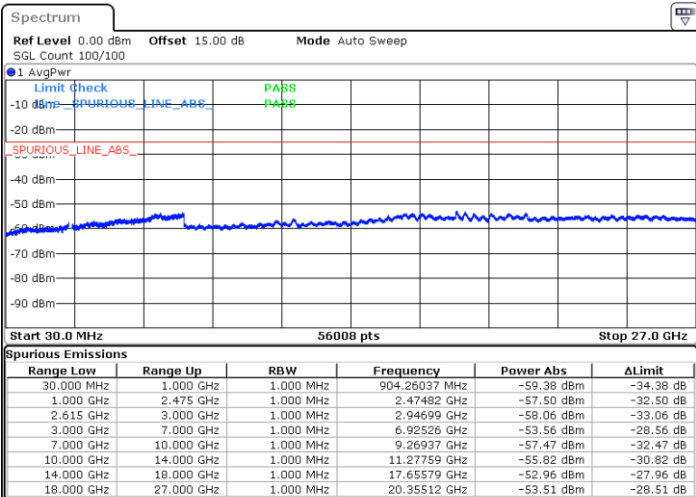

N/A

Date: 1 JUN 2022 09:41:25

LTE Band 7C / 20MHz+10MHz

16QAM

Lowest Channel / 1RB0 and 1RB49

Lowest Channel / 1RB99 and 1RB0

Date: 1 JUN.2022 06:10:33

Date: 1 JUN.2022 06:05:56

Lowest Channel / FullRB

N/A

Date: 1 JUN.2022 06:15:10

LTE Band 7C / 20MHz+10MHz

16QAM

Middle Channel / 1RB0 and 1RB49

Middle Channel / 1RB99 and 1RB0

Date: 1 JUN 2022 06:27:38

Date: 1 JUN 2022 06:32:14

Middle Channel / FullIRB

N/A

Date: 1 JUN 2022 06:23:01

LTE Band 7C / 20MHz+10MHz

16QAM

Highest Channel / 1RB0 and 1RB49

Highest Channel / 1RB99 and 1RB0