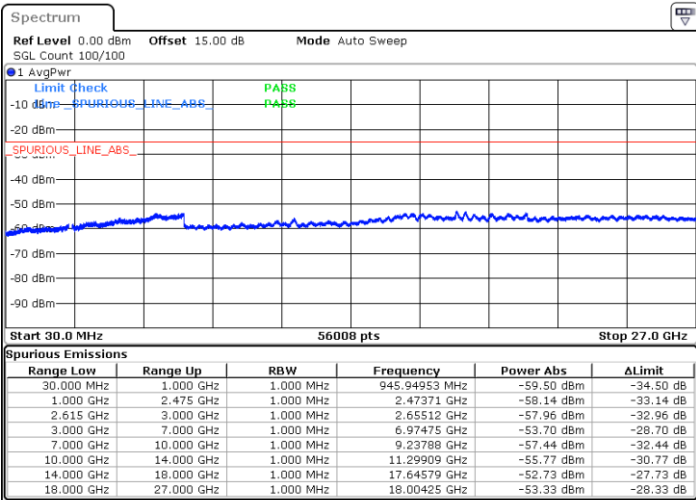

Date: 1 JUN.2022 09:01:12

LTE Band 7C / 15MHz+20MHz

16QAM

Highest Channel / 1RB0 and 1RB99

Highest Channel / 1RB74 and 1RB0

Date: 1 JUN 2022 09:36:49

Date: 1 JUN 2022 09:32:12

Highest Channel / FullIRB

N/A

Date: 1 JUN 2022 09:41:25

LTE Band 7C / 20MHz+10MHz

16QAM

Lowest Channel / 1RB0 and 1RB49

Lowest Channel / 1RB99 and 1RB0

Date: 1 JUN.2022 06:10:33

Date: 1 JUN.2022 06:05:56

Lowest Channel / FullRB

N/A

Date: 1 JUN.2022 06:15:10

LTE Band 7C / 20MHz+10MHz

16QAM

Middle Channel / 1RB0 and 1RB49

Middle Channel / 1RB99 and 1RB0

Date: 1 JUN 2022 06:27:38

Date: 1 JUN 2022 06:32:14

Middle Channel / FullIRB

N/A

Date: 1 JUN 2022 06:23:01

LTE Band 7C / 20MHz+10MHz

16QAM

Highest Channel / 1RB0 and 1RB49

Highest Channel / 1RB99 and 1RB0