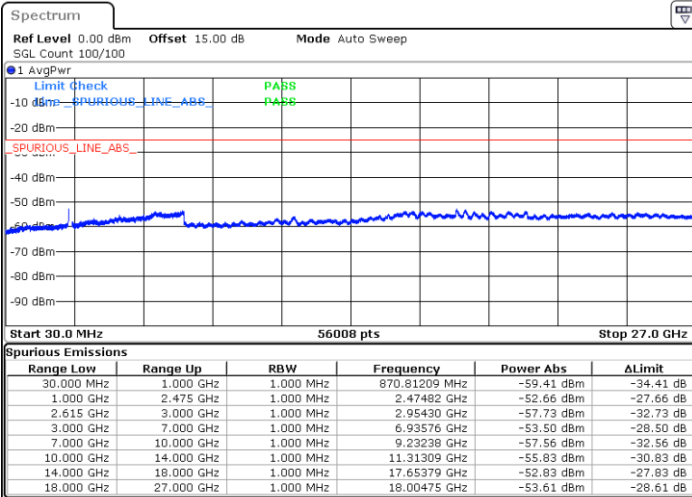

Date: 1 JUN.2022 09:38:21

Date: 1 JUN.2022 09:30:41

Highest Channel / FullIRB

N/A

Date: 1 JUN.2022 09:39:53

LTE Band 7C / 20MHz+10MHz

QPSK

Lowest Channel / 1RB0 and 1RB49

Lowest Channel / 1RB99 and 1RB0

Date: 1 JUN.2022 06:09:01

Date: 1 JUN.2022 06:07:29

Lowest Channel / FullRB

N/A

Date: 1 JUN.2022 06:16:42

LTE Band 7C / 20MHz+10MHz

QPSK

Middle Channel / 1RB0 and 1RB49

Middle Channel / 1RB99 and 1RB0

Date: 1 JUN.2022 06:29:10

Date: 1 JUN.2022 06:30:42

Middle Channel / FullRB

N/A

Date: 1 JUN.2022 06:21:29

LTE Band 7C / 20MHz+10MHz

QPSK

Highest Channel / 1RB0 and 1RB49

Highest Channel / 1RB99 and 1RB0

Date: 1 JUN.2022 07:00:08

Date: 1 JUN.2022 06:52:28

Highest Channel / FullIRB

N/A

Date: 1 JUN.2022 07:01:41