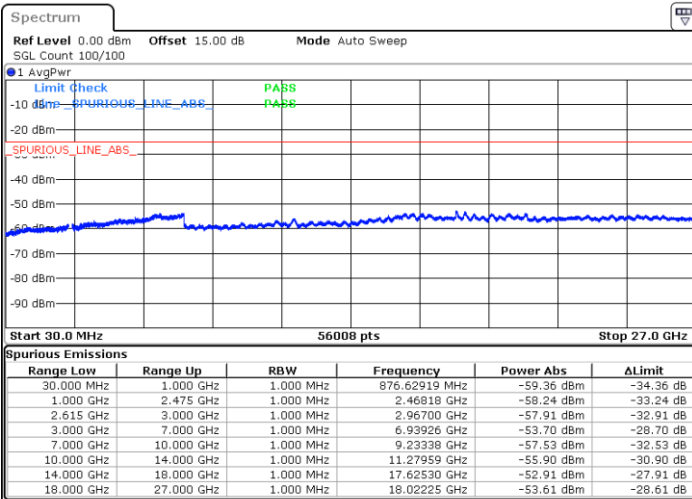

Lowest Channel / FullRB

N/A

Date: 1 JUN.2022 08:54:54

LTE Band 7C / 15MHz+20MHz

QPSK

Middle Channel / 1RB0 and 1RB9

Middle Channel / 1RB74 and 1RB0

Date: 1 JUN.2022 09:07:21

Date: 1 JUN.2022 09:08:53

Middle Channel / FullRB

N/A

Date: 1 JUN.2022 08:59:40

LTE Band 7C / 15MHz+20MHz

QPSK

Highest Channel / 1RB0 and 1RB99

Highest Channel / 1RB74 and 1RB0

Date: 1 JUN.2022 09:38:21

Date: 1 JUN.2022 09:30:41

Highest Channel / FullIRB

N/A

Date: 1 JUN.2022 09:39:53

LTE Band 7C / 20MHz+10MHz

QPSK

Lowest Channel / 1RB0 and 1RB49

Lowest Channel / 1RB99 and 1RB0

Date: 1 JUN.2022 06:09:01

Date: 1 JUN.2022 06:07:29

Lowest Channel / FullRB

N/A

Date: 1 JUN.2022 06:16:42

LTE Band 7C / 20MHz+10MHz

QPSK