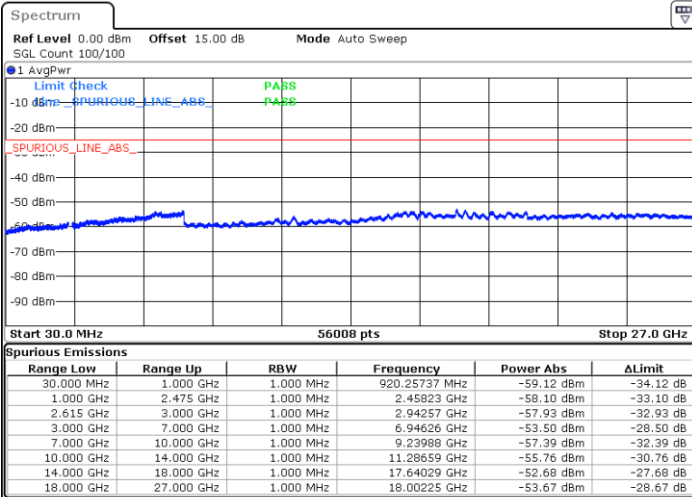

Date: 1 JUN.2022 10:14:01

LTE Band 7C / 20MHz+15MHz

QPSK

MiddleChannel / 1RB0 and 1RB74

Middle Channel / 1RB99 and 1RB0

Date: 1 JUN 2022 10:26:29

Date: 1 JUN 2022 10:28:01

Middle Channel / FullIRB

N/A

Date: 1 JUN 2022 10:18:48

LTE Band 7C / 20MHz+15MHz

QPSK

Highest Channel / 1RB0 and 1RB74

Highest Channel / 1RB99 and 1RB0

Date: 1 JUN.2022 10:57:29

Date: 1 JUN.2022 10:49:49

Highest Channel / FullIRB

N/A

Date: 1 JUN.2022 10:59:01

LTE Band 7C / 20MHz+20MHz

QPSK

Lowest Channel / 1RB0 and 1RB99

Lowest Channel / 1RB99 and 1RB0

Date: 1 JUN, 2022 23:39:30

Date: 1 JUN, 2022 23:37:58

Lowest Channel / FullRB

N/A

Date: 1 JUN, 2022 23:47:13

LTE Band 7C / 20MHz+20MHz

QPSK

Middle Channel / 1RB0 and 1RB99

Middle Channel / 1RB99 and 1RB0