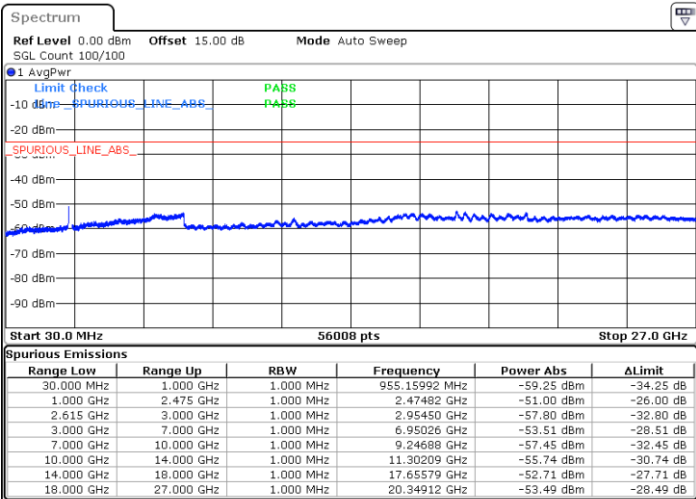

Highest Channel / 1RB0 and 1RB74

Highest Channel / 1RB74 and 1RB0

Date: 1 JUN.2022 08:17:46

Date: 1 JUN.2022 08:13:10

Highest Channel / FullIRB

N/A

Date: 1 JUN.2022 08:22:22

LTE Band 7C / 15MHz+20MHz

16QAM

Lowest Channel / 1RB0 and 1RB99

Lowest Channel / 1RB74 and 1RB0

Date: 1 JUN.2022 08:48:45

Date: 1 JUN.2022 08:44:10

Lowest Channel / FullIRB

N/A

Date: 1 JUN.2022 08:53:22

LTE Band 7C / 15MHz+20MHz

16QAM

Middle Channel / 1RB0 and 1RB9

Middle Channel / 1RB74 and 1RB0

Date: 1 JUN.2022 09:05:49

Date: 1 JUN.2022 09:10:25

Middle Channel / FullRB

N/A

Date: 1 JUN.2022 09:01:12

LTE Band 7C / 15MHz+20MHz

16QAM

Highest Channel / 1RB0 and 1RB99

Highest Channel / 1RB74 and 1RB0

Date: 1 JUN 2022 09:36:49

Date: 1 JUN 2022 09:32:12

Highest Channel / FullIRB