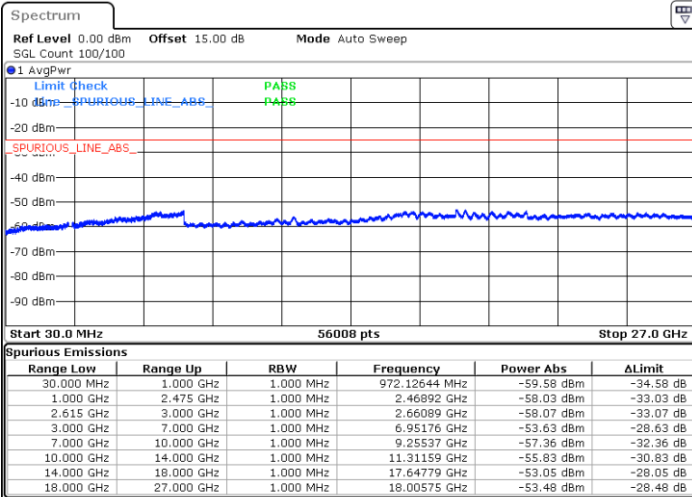

Highest Channel / FullIRB

N/A

Date: 1 JUN.2022 07:03:13