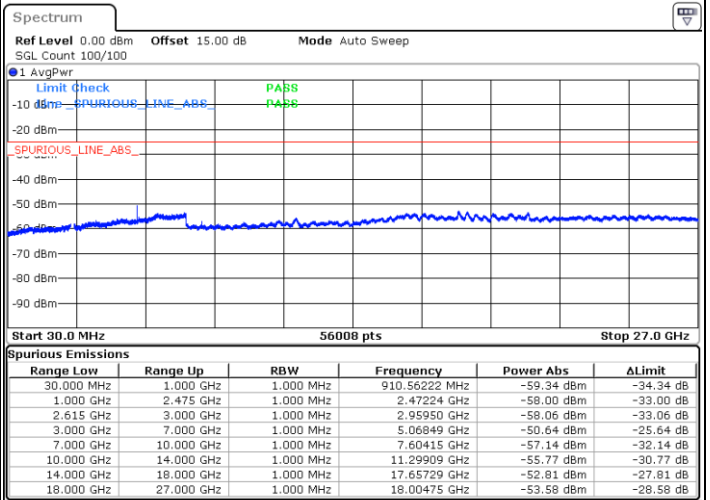

Highest Channel / FullIRB

N/A

Date: 1 JUN.2022 10:59:01

LTE Band 7C / 20MHz+20MHz

QPSK

Lowest Channel / 1RB0 and 1RB99

Lowest Channel / 1RB99 and 1RB0

Date: 1 JUN, 2022 23:39:30

Date: 1 JUN, 2022 23:37:58

Lowest Channel / FullRB

N/A

Date: 1 JUN, 2022 23:47:13

LTE Band 7C / 20MHz+20MHz

QPSK

Middle Channel / 1RB0 and 1RB99

Middle Channel / 1RB99 and 1RB0

Date: 1 JUN.2022 23:59:42

Date: 2 JUN.2022 00:01:14

Middle Channel / FullRB

N/A

Date: 1 JUN.2022 23:52:00

LTE Band 7C / 20MHz+20MHz

QPSK

Highest Channel / 1RB0 and 1RB99

Highest Channel / 1RB99 and 1RB0

Date: 2 JUN.2022 00:32:22

Date: 2 JUN.2022 00:24:38

Highest Channel / FullIRB

N/A

Date: 2 JUN.2022 00:33:55

LTE Band 7C / 10MHz+20MHz

16QAM