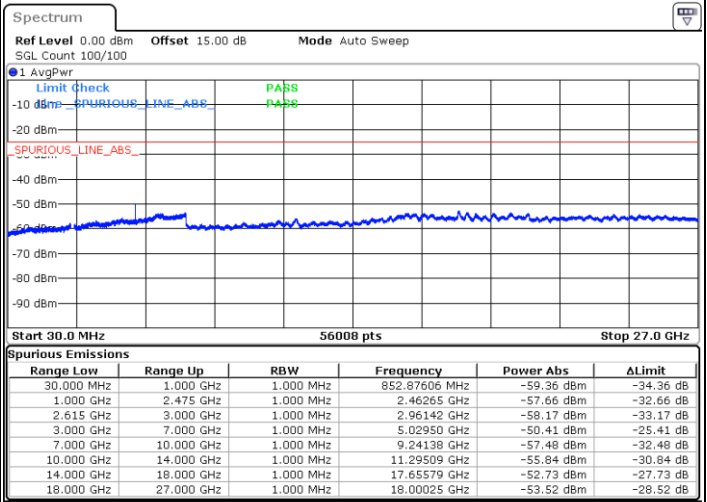

Middle Channel / 1RB74 and 1RB0

Date: 1 JUN 2022 07:46:47

Date: 1 JUN 2022 07:51:23

Middle Channel / FullIRB

N/A

Date: 1 JUN 2022 07:42:08

LTE Band 7C / 15MHz+15MHz

16QAM

Highest Channel / 1RB0 and 1RB74

Highest Channel / 1RB74 and 1RB0

Date: 1 JUN.2022 08:17:46

Date: 1 JUN.2022 08:13:10

Highest Channel / FullIRB

N/A

Date: 1 JUN.2022 08:22:22

LTE Band 7C / 15MHz+20MHz

16QAM

Lowest Channel / 1RB0 and 1RB99

Lowest Channel / 1RB74 and 1RB0

Date: 1 JUN.2022 08:48:45

Date: 1 JUN.2022 08:44:10

Lowest Channel / FullIRB

N/A

Date: 1 JUN.2022 08:53:22