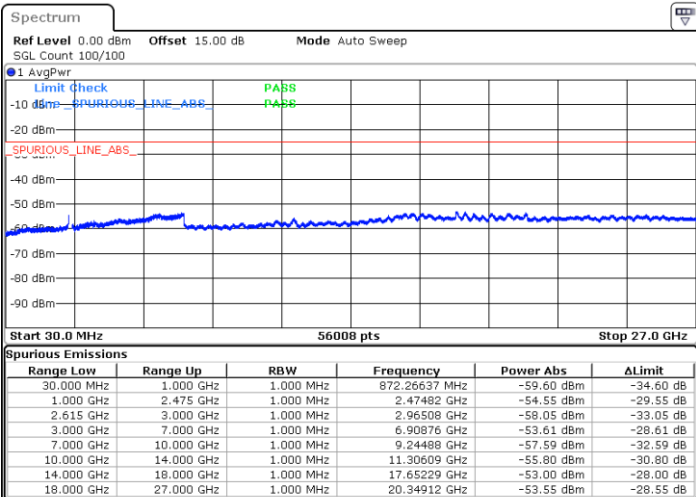

Date: 1 JUN.2022 09:01:12

LTE Band 7C / 15MHz+20MHz

16QAM

Highest Channel / 1RB0 and 1RB99

Highest Channel / 1RB74 and 1RB0

Date: 1 JUN 2022 09:36:49

Date: 1 JUN 2022 09:32:12

Highest Channel / FullIRB

N/A

Date: 1 JUN 2022 09:41:25

LTE Band 7C / 20MHz+10MHz

16QAM

Lowest Channel / 1RB0 and 1RB49

Lowest Channel / 1RB99 and 1RB0

Date: 1 JUN.2022 06:10:33

Date: 1 JUN.2022 06:05:56

Lowest Channel / FullRB

N/A

Date: 1 JUN.2022 06:15:10

LTE Band 7C / 20MHz+10MHz

16QAM

Middle Channel / 1RB0 and 1RB49

Middle Channel / 1RB99 and 1RB0

Date: 1 JUN 2022 06:27:38

Date: 1 JUN 2022 06:32:14

Middle Channel / FullIRB

N/A

Date: 1 JUN 2022 06:23:01

LTE Band 7C / 20MHz+10MHz

16QAM

Highest Channel / 1RB0 and 1RB49

Highest Channel / 1RB99 and 1RB0