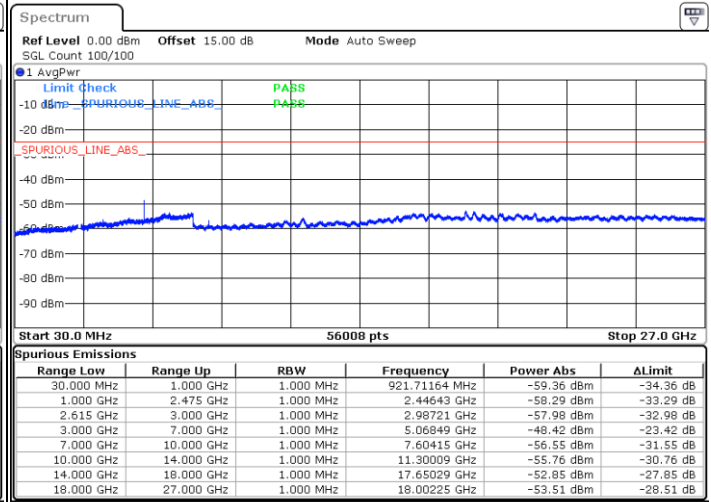

Date: 2 JUN.2022 01:48:45

Highest Channel / FullIRB

N/A

Date: 2 JUN.2022 01:58:03

LTE Band 7C / 15MHz+15MHz

16QAM

Lowest Channel / 1RB0 and 1RB74

Lowest Channel / 1RB74 and 1RB0

Date: 1 JUN, 2022 07:29:40

Date: 1 JUN, 2022 07:25:05

Lowest Channel / FullRB

N/A

Date: 1 JUN, 2022 07:34:17

LTE Band 7C / 15MHz+15MHz

16QAM

Middle Channel / 1RB0 and 1RB74

Middle Channel / 1RB74 and 1RB0

Date: 1 JUN 2022 07:46:47

Date: 1 JUN 2022 07:51:23

Middle Channel / FullIRB

N/A

Date: 1 JUN 2022 07:42:08

LTE Band 7C / 15MHz+15MHz

16QAM

Highest Channel / 1RB0 and 1RB74

Highest Channel / 1RB74 and 1RB0

Date: 1 JUN.2022 08:17:46

Date: 1 JUN.2022 08:13:10

Highest Channel / FullIRB

N/A

Date: 1 JUN.2022 08:22:22

LTE Band 7C / 15MHz+20MHz