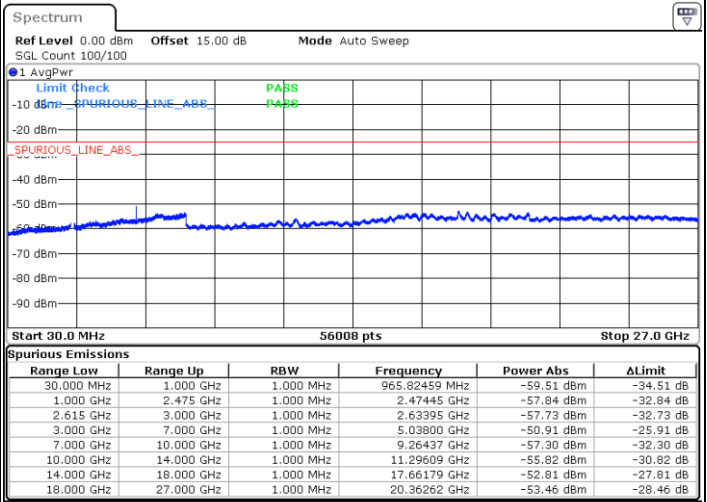

N/A

Date: 1 JUN 2022 10:18:48

LTE Band 7C / 20MHz+15MHz

QPSK

Highest Channel / 1RB0 and 1RB74

Highest Channel / 1RB99 and 1RB0

Date: 1 JUN.2022 10:57:29

Date: 1 JUN.2022 10:49:49

Highest Channel / FullIRB

N/A

Date: 1 JUN.2022 10:59:01

LTE Band 7C / 20MHz+20MHz

QPSK

Lowest Channel / 1RB0 and 1RB99

Lowest Channel / 1RB99 and 1RB0

Date: 1 JUN, 2022 23:39:30

Date: 1 JUN, 2022 23:37:58

Lowest Channel / FullRB

N/A

Date: 1 JUN, 2022 23:47:13

LTE Band 7C / 20MHz+20MHz

QPSK

Middle Channel / 1RB0 and 1RB99

Middle Channel / 1RB99 and 1RB0

Date: 1 JUN.2022 23:59:42

Date: 2 JUN.2022 00:01:14

Middle Channel / FullRB

N/A

Date: 1 JUN.2022 23:52:00

LTE Band 7C / 20MHz+20MHz

QPSK

Highest Channel / 1RB0 and 1RB99