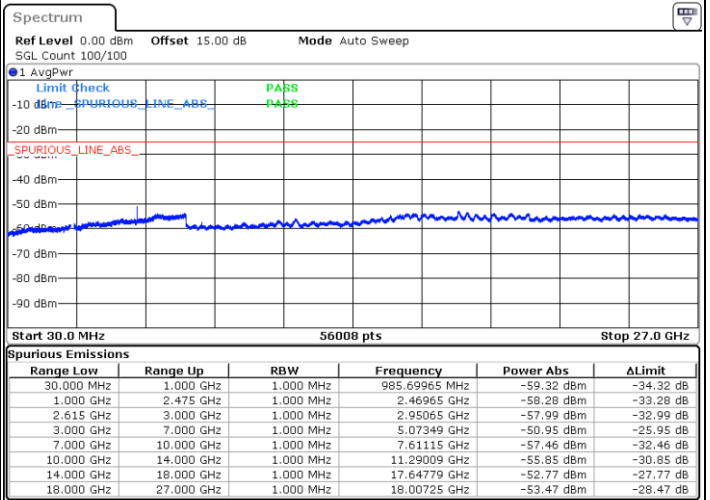

LTE Band 7C / 20MHz+15MHz

QPSK

Lowest Channel / 1RB0 and 1RB74

Lowest Channel / 1RB99 and 1RB0

Date: 1 JUN.2022 10:06:19

Date: 1 JUN.2022 10:04:47

Lowest Channel / FullRB

N/A

Date: 1 JUN.2022 10:14:01

LTE Band 7C / 20MHz+15MHz

QPSK

MiddleChannel / 1RB0 and 1RB74

Middle Channel / 1RB99 and 1RB0

Date: 1 JUN 2022 10:26:29

Date: 1 JUN 2022 10:28:01

Middle Channel / FullIRB

N/A

Date: 1 JUN 2022 10:18:48

LTE Band 7C / 20MHz+15MHz

QPSK

Highest Channel / 1RB0 and 1RB74

Highest Channel / 1RB99 and 1RB0

Date: 1 JUN.2022 10:57:29

Date: 1 JUN.2022 10:49:49

Highest Channel / FullIRB

N/A

Date: 1 JUN.2022 10:59:01

LTE Band 7C / 20MHz+20MHz

QPSK

Lowest Channel / 1RB0 and 1RB99

Lowest Channel / 1RB99 and 1RB0

Date: 1 JUN, 2022 23:39:30