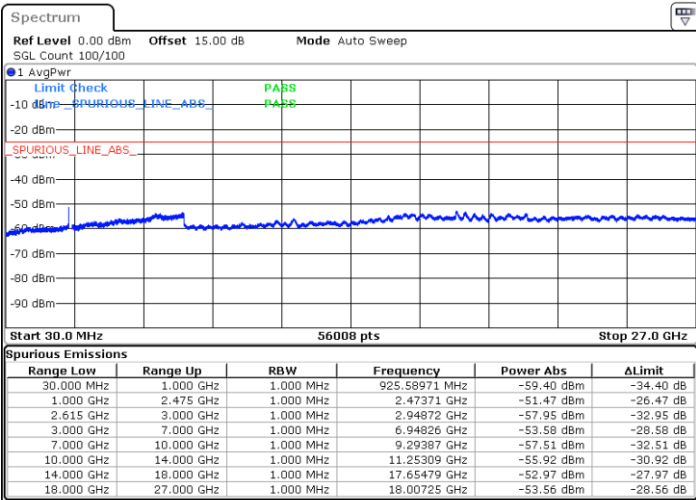

Date: 1 JUN.2022 09:01:12

LTE Band 7C / 15MHz+20MHz

16QAM

Highest Channel / 1RB0 and 1RB99

Highest Channel / 1RB74 and 1RB0

Date: 1 JUN 2022 09:36:49

Date: 1 JUN 2022 09:32:12

Highest Channel / FullIRB

N/A

Date: 1 JUN 2022 09:41:25

LTE Band 7C / 20MHz+10MHz

16QAM

Lowest Channel / 1RB0 and 1RB49

Lowest Channel / 1RB99 and 1RB0

Date: 1 JUN.2022 06:10:33

Date: 1 JUN.2022 06:05:56

Lowest Channel / FullRB

N/A

Date: 1 JUN.2022 06:15:10

LTE Band 7C / 20MHz+10MHz

16QAM

Middle Channel / 1RB0 and 1RB49

Middle Channel / 1RB99 and 1RB0

Date: 1 JUN 2022 06:27:38

Date: 1 JUN 2022 06:32:14

Middle Channel / FullIRB

N/A

Date: 1 JUN 2022 06:23:01

LTE Band 7C / 20MHz+10MHz

16QAM

Highest Channel / 1RB0 and 1RB49

Highest Channel / 1RB99 and 1RB0