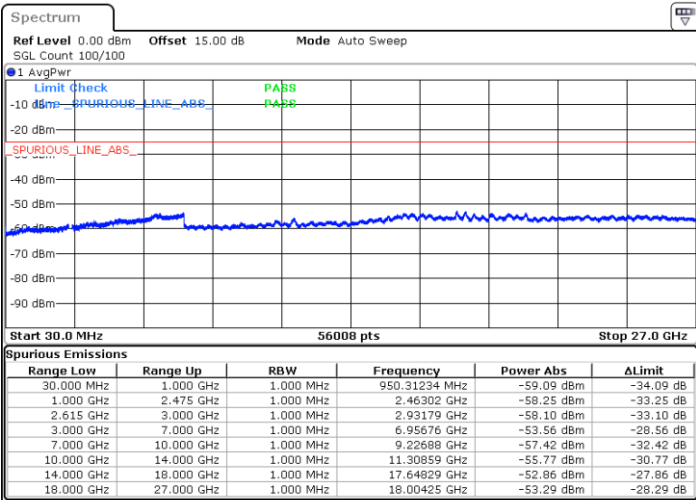

Highest Channel / 1RB0 and 1RB74

Highest Channel / 1RB74 and 1RB0

Date: 1 JUN.2022 08:17:46

Date: 1 JUN.2022 08:13:10

Highest Channel / FullIRB

N/A

Date: 1 JUN.2022 08:22:22

LTE Band 7C / 15MHz+20MHz

16QAM

Lowest Channel / 1RB0 and 1RB99

Lowest Channel / 1RB74 and 1RB0

Date: 1 JUN.2022 08:48:45

Date: 1 JUN.2022 08:44:10

Lowest Channel / FullIRB

N/A

Date: 1 JUN.2022 08:53:22

LTE Band 7C / 15MHz+20MHz

16QAM

Middle Channel / 1RB0 and 1RB9

Middle Channel / 1RB74 and 1RB0

Date: 1 JUN.2022 09:05:49

Date: 1 JUN.2022 09:10:25

Middle Channel / FullRB

N/A

Date: 1 JUN.2022 09:01:12

LTE Band 7C / 15MHz+20MHz

16QAM

Highest Channel / 1RB0 and 1RB99

Highest Channel / 1RB74 and 1RB0

Date: 1 JUN 2022 09:36:49

Date: 1 JUN 2022 09:32:12

Highest Channel / FullIRB