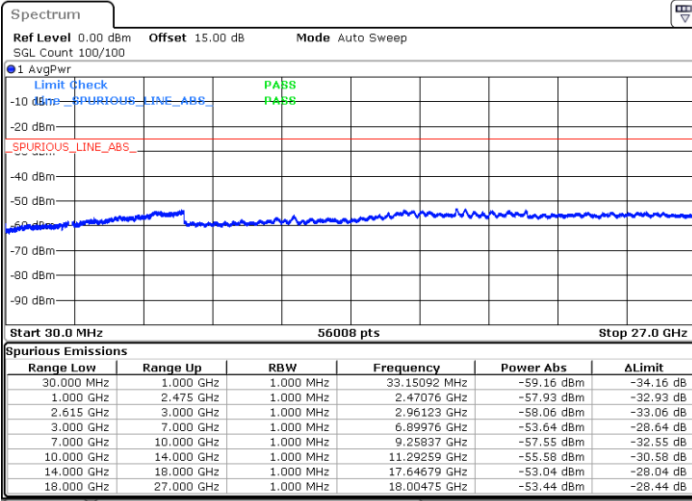

LTE Band 7C / 15MHz+20MHz

16QAM

Middle Channel / 1RB0 and 1RB9

Middle Channel / 1RB74 and 1RB0

Date: 1 JUN.2022 09:05:49

Date: 1 JUN.2022 09:10:25

Middle Channel / FullRB

N/A

Date: 1 JUN.2022 09:01:12

LTE Band 7C / 15MHz+20MHz

16QAM

Highest Channel / 1RB0 and 1RB99

Highest Channel / 1RB74 and 1RB0

Date: 1 JUN 2022 09:36:49

Date: 1 JUN 2022 09:32:12

Highest Channel / FullIRB

N/A

Date: 1 JUN 2022 09:41:25

LTE Band 7C / 20MHz+10MHz

16QAM

Lowest Channel / 1RB0 and 1RB49

Lowest Channel / 1RB99 and 1RB0

Date: 1 JUN.2022 06:10:33

Date: 1 JUN.2022 06:05:56