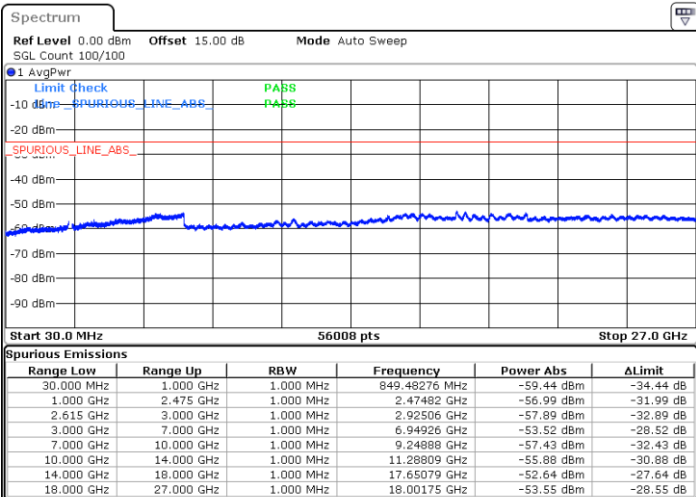

Highest Channel / FullIRB

N/A

Date: 1 JUN.2022 10:59:01

LTE Band 7C / 20MHz+20MHz

QPSK

Lowest Channel / 1RB0 and 1RB99

Lowest Channel / 1RB99 and 1RB0

Date: 1 JUN, 2022 23:39:30

Date: 1 JUN, 2022 23:37:58

Lowest Channel / FullRB

N/A

Date: 1 JUN, 2022 23:47:13

LTE Band 7C / 20MHz+20MHz

QPSK

Middle Channel / 1RB0 and 1RB99

Middle Channel / 1RB99 and 1RB0

Date: 1 JUN.2022 23:59:42

Date: 2 JUN.2022 00:01:14

Middle Channel / FullRB

N/A

Date: 1 JUN.2022 23:52:00

LTE Band 7C / 20MHz+20MHz

QPSK

Highest Channel / 1RB0 and 1RB99

Highest Channel / 1RB99 and 1RB0

Date: 2 JUN.2022 00:32:22

Date: 2 JUN.2022 00:24:38

Highest Channel / FullIRB

N/A

Date: 2 JUN.2022 00:33:55

LTE Band 7C / 10MHz+20MHz

16QAM