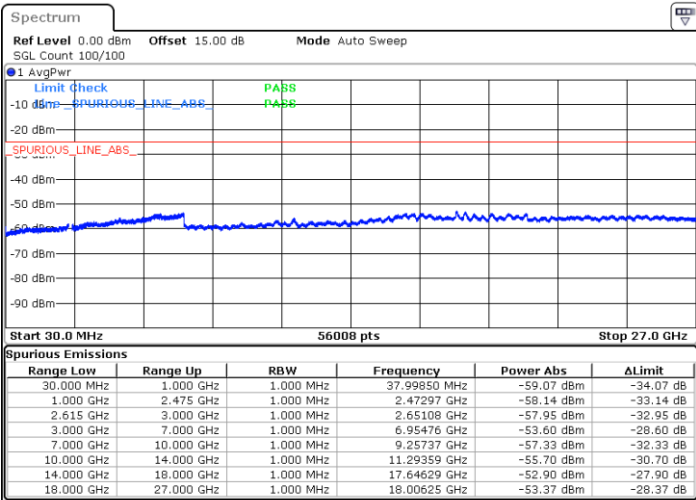

Highest Channel / FullIRB

N/A

Date: 1 JUN.2022 10:59:01

LTE Band 7C / 20MHz+20MHz

QPSK

Lowest Channel / 1RB0 and 1RB99

Lowest Channel / 1RB99 and 1RB0

Date: 1 JUN, 2022 23:39:30

Date: 1 JUN, 2022 23:37:58

Lowest Channel / FullRB

N/A

Date: 1 JUN, 2022 23:47:13

LTE Band 7C / 20MHz+20MHz

QPSK

Middle Channel / 1RB0 and 1RB99

Middle Channel / 1RB99 and 1RB0

Date: 1 JUN.2022 23:59:42

Date: 2 JUN.2022 00:01:14

Middle Channel / FullRB

N/A

Date: 1 JUN.2022 23:52:00

LTE Band 7C / 20MHz+20MHz

QPSK

Highest Channel / 1RB0 and 1RB99

Highest Channel / 1RB99 and 1RB0

Date: 2 JUN.2022 00:32:22

Date: 2 JUN.2022 00:24:38

Highest Channel / FullIRB

N/A

Date: 2 JUN.2022 00:33:55

LTE Band 7C / 10MHz+20MHz

16QAM