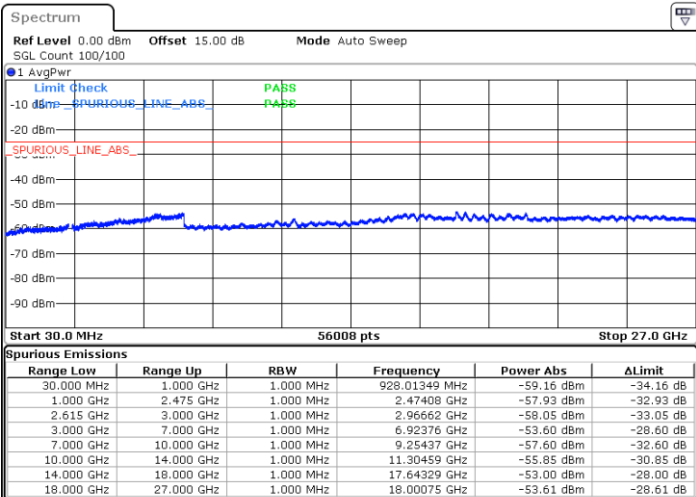

LTE Band 7C / 15MHz+15MHz

QPSK

Middle Channel / 1RB0 and 1RB74

Middle Channel / 1RB74 and 1RB0

Date: 1 JUN.2022 07:48:19

Date: 1 JUN.2022 07:49:51

Middle Channel / FullRB

N/A

Date: 1 JUN.2022 07:40:36

LTE Band 7C / 15MHz+15MHz

QPSK

Highest Channel / 1RB0 and 1RB74

Highest Channel / 1RB74 and 1RB0

Date: 1 JUN.2022 08:19:18

Date: 1 JUN.2022 08:11:37

Highest Channel / FullIRB

N/A

Date: 1 JUN.2022 08:20:50

LTE Band 7C / 15MHz+20MHz

QPSK

Lowest Channel / 1RB0 and 1RB99

Lowest Channel / 1RB74 and 1RB0

Date: 1 JUN.2022 08:47:14

Date: 1 JUN.2022 08:45:42