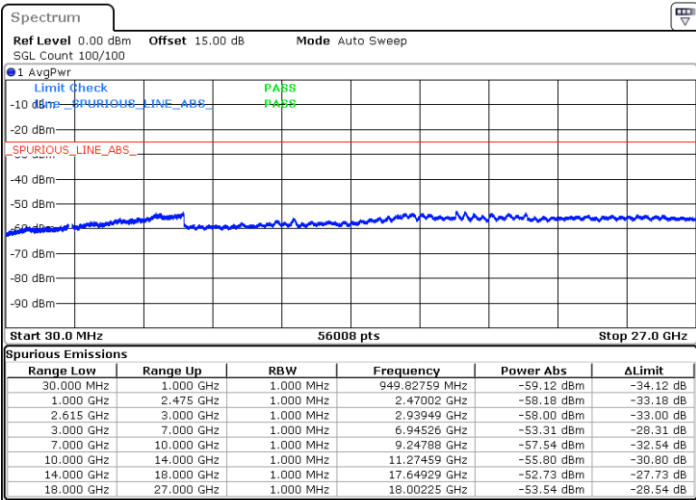

LTE Band 7C / 10MHz+20MHz

16QAM

Highest Channel / 1RB0 and 1RB99

Highest Channel / 1RB49 and 1RB0

Date: 1 JUN.2022 05:39:32

Date: 1 JUN.2022 05:34:56

Highest Channel / FullIRB

N/A

Date: 1 JUN.2022 05:44:09

LTE Band 7C / 15MHz+10MHz

16QAM

Lowest Channel / 1RB0 and 1RB49

Lowest Channel / 1RB74 and 1RB0

Date: 2 JUN.2022 01:03:36

Date: 2 JUN.2022 00:58:59

Lowest Channel / FullIRB

N/A

Date: 2 JUN.2022 01:08:16

LTE Band 7C / 15MHz+10MHz

16QAM

Middle Channel / 1RB0 and 1RB49

Middle Channel / 1RB74 and 1RB0

Date: 2 JUN.2022 01:20:46

Date: 2 JUN.2022 01:25:23