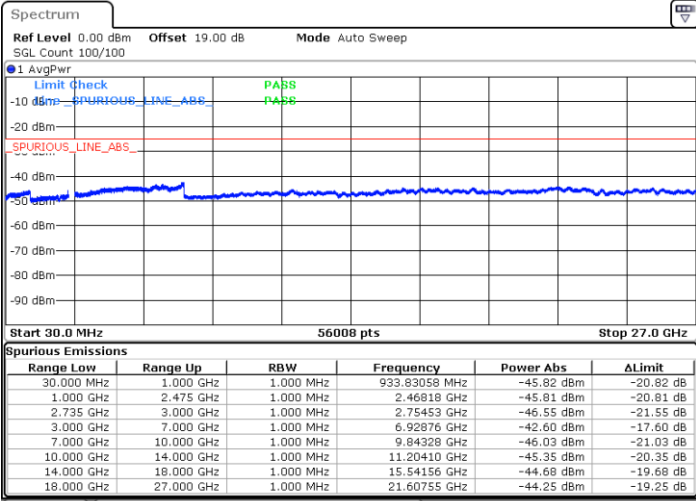

Lowest Channel / 1RB74 and 1RB0

Date: 29 MAY 2022 21:29:33

Date: 29 MAY 2022 21:21:16

Lowest Channel / FullIRB

N/A

Date: 29 MAY 2022 21:31:13

LTE Band 41C / 15MHz+10MHz

64QAM

Middle Channel / 1RB0 and 1RB49

Middle Channel / 1RB74 and 1RB0

Date: 29 MAY 2022 21:41:13

Date: 29 MAY 2022 21:49:31

Middle Channel / FullIRB

N/A

Date: 29 MAY 2022 21:39:34

LTE Band 41C / 15MHz+10MHz

64QAM

Highest Channel / 1RB0 and 1RB49

Highest Channel / 1RB74 and 1RB0

Date: 29 MAY 2022 22:20:17

Date: 29 MAY 2022 22:18:37

Highest Channel / FullIRB

N/A

Date: 29 MAY 2022 22:28:34

LTE Band 41C / 15MHz+15MHz

64QAM

Lowest Channel / 1RB0 and 1RB74

Lowest Channel / 1RB74 and 1RB0

Date: 30 MAY 2022 02:09:08

Date: 30 MAY 2022 02:00:51

Lowest Channel / FullIRB

N/A