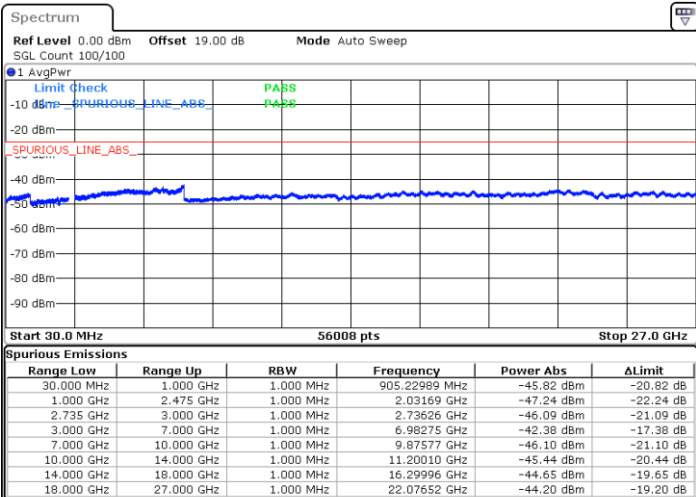

Date: 30 MAY 2022 02:10:48

LTE Band 41C / 15MHz+15MHz

64QAM

Middle Channel / 1RB0 and 1RB74

Middle Channel / 1RB74 and 1RB0

Date: 30.MAY.2022 02:20:49

Date: 30.MAY.2022 02:29:07

Middle Channel / FullIRB

N/A

Date: 30.MAY.2022 02:19:10

LTE Band 41C / 15MHz+15MHz

64QAM

Highest Channel / 1RB0 and 1RB74

Highest Channel / 1RB74 and 1RB0

Date: 30.MAY.2022 02:59:53

Date: 30.MAY.2022 02:58:14

Highest Channel / FullIRB

N/A

Date: 30.MAY.2022 03:08:11

LTE Band 41C / 15MHz+20MHz

64QAM

Lowest Channel / 1RB0 and 1RB99

Lowest Channel / 1RB74 and 1RB0

Date: 30 MAY 2022 03:42:18