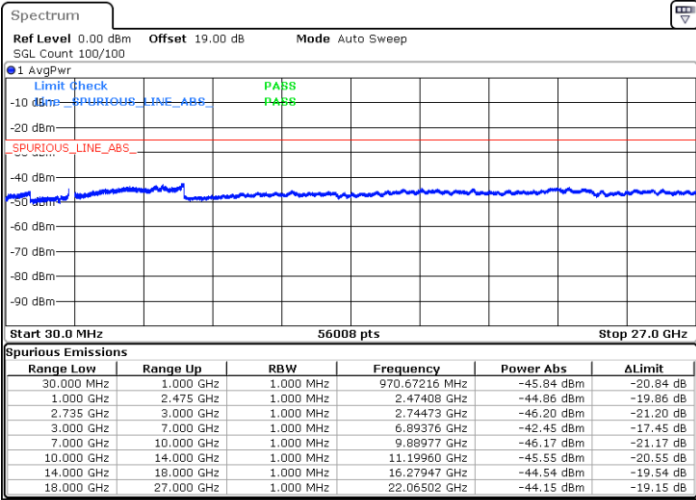

64QAM

Highest Channel / 1RB0 and 1RB49

Highest Channel / 1RB74 and 1RB0

Date: 29 MAY 2022 22:20:17

Date: 29 MAY 2022 22:18:37

Highest Channel / FullIRB

N/A

Date: 29 MAY 2022 22:28:34

LTE Band 41C / 15MHz+15MHz

64QAM

Lowest Channel / 1RB0 and 1RB74

Lowest Channel / 1RB74 and 1RB0

Date: 30 MAY 2022 02:09:08

Date: 30 MAY 2022 02:00:51

Lowest Channel / FullIRB

N/A

Date: 30 MAY 2022 02:10:48

LTE Band 41C / 15MHz+15MHz

64QAM

Middle Channel / 1RB0 and 1RB74

Middle Channel / 1RB74 and 1RB0

Date: 30.MAY.2022 02:20:49

Date: 30.MAY.2022 02:29:07

Middle Channel / FullIRB