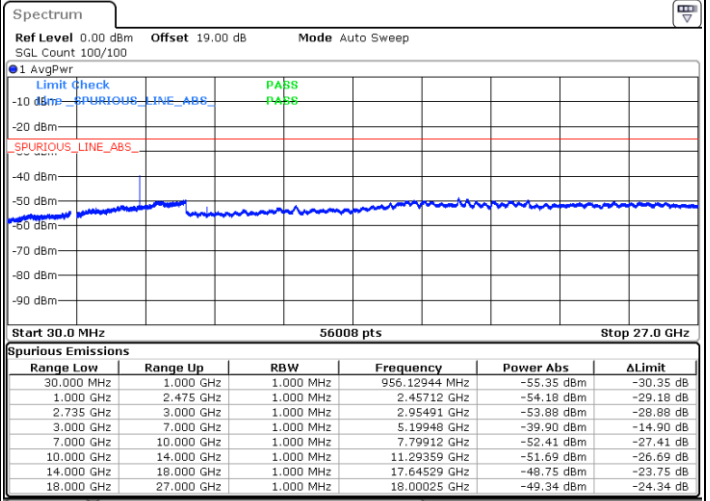

LTE Band 41C / 20MHz+5MHz

16QAM

Lowest Channel / 1RB0 and 1RB24

Lowest Channel / 1RB99 and 1RB0

Date: 1 JUN 2022 02:32:04

Date: 1 JUN 2022 02:27:30

Lowest Channel / FullRB

N/A

Date: 1 JUN 2022 02:36:39

LTE Band 41C / 20MHz+5MHz

16QAM

Middle Channel / 1RB0 and 1RB24

Middle Channel / 1RB99 and 1RB0

Date: 1 JUN.2022 02:45:51

Date: 1 JUN.2022 02:50:25

Middle Channel / FullRB

N/A

Date: 1 JUN.2022 02:41:17

LTE Band 41C / 20MHz+5MHz

16QAM

Highest Channel / 1RB0 and 1RB24

Highest Channel / 1RB99 and 1RB0

Date: 1 JUN.2022 03:13:34

Date: 1 JUN.2022 03:08:59

Highest Channel / FullIRB

N/A

Date: 1 JUN.2022 03:18:09

LTE Band 41C / 20MHz+10MHz

16QAM

Lowest Channel / 1RB0 and 1RB49

Lowest Channel / 1RB99 and 1RB0

Date: 30.MAY.2022 00:34:15