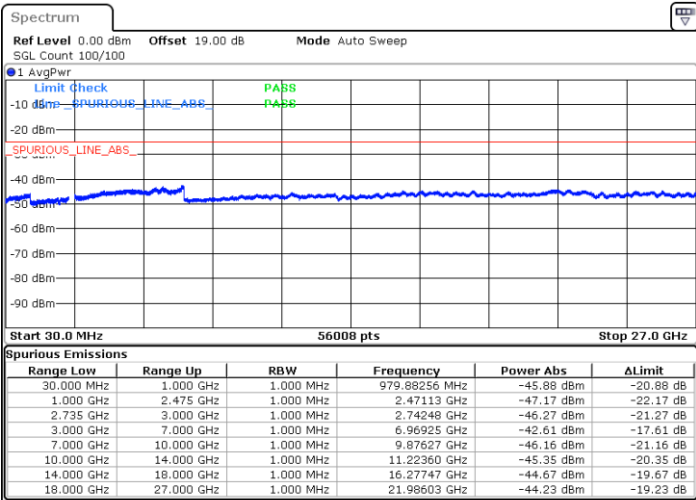

N/A

Date: 30 MAY 2022 16:40:54

LTE Band 41C / 10MHz+20MHz

64QAM

Lowest Channel / 1RB0 and 1RB99

Lowest Channel / 1RB49 and 1RB0

Date: 29 MAY 2022 23:02:46

Date: 29 MAY 2022 22:54:29

Lowest Channel / FullRB

N/A

Date: 29 MAY 2022 23:04:26

LTE Band 41C / 10MHz+20MHz

64QAM

Middle Channel / 1RB0 and 1RB99

Middle Channel / 1RB49 and 1RB0

Date: 29 MAY 2022 23:14:26

Date: 29 MAY 2022 23:22:43

Middle Channel / FullIRB

N/A

Date: 29 MAY 2022 23:12:46

LTE Band 41C / 10MHz+20MHz

64QAM

Highest Channel / 1RB0 and 1RB99

Highest Channel / 1RB49 and 1RB0

Date: 29.MAY.2022 23:53:29

Date: 29.MAY.2022 23:51:49

Highest Channel / FullIRB

N/A

Date: 30.MAY.2022 00:01:46

LTE Band 41C / 15MHz+10MHz

64QAM

Lowest Channel / 1RB0 and 1RB49