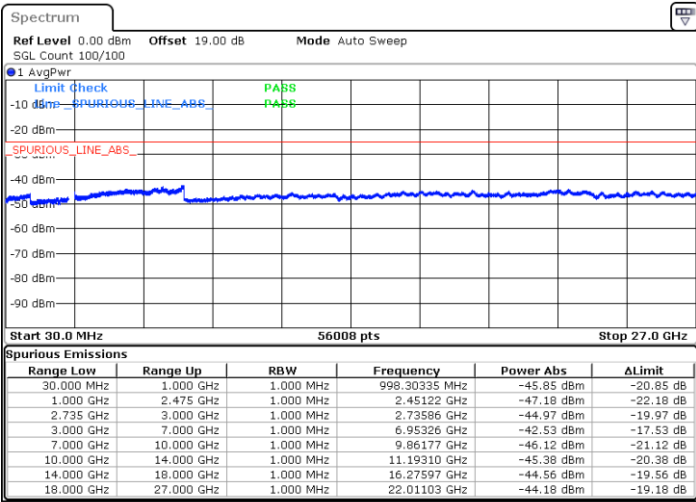

Lowest Channel / FullRB

N/A

Date: 29 MAY 2022 23:04:26

LTE Band 41C / 10MHz+20MHz

64QAM

Middle Channel / 1RB0 and 1RB99

Middle Channel / 1RB49 and 1RB0

Date: 29 MAY 2022 23:14:26

Date: 29 MAY 2022 23:22:43

Middle Channel / FullIRB

N/A

Date: 29 MAY 2022 23:12:46

LTE Band 41C / 10MHz+20MHz

64QAM

Highest Channel / 1RB0 and 1RB99

Highest Channel / 1RB49 and 1RB0

Date: 29.MAY.2022 23:53:29

Date: 29.MAY.2022 23:51:49

Highest Channel / FullIRB

N/A

Date: 30.MAY.2022 00:01:46

LTE Band 41C / 15MHz+10MHz

64QAM

Lowest Channel / 1RB0 and 1RB49

Lowest Channel / 1RB74 and 1RB0

Date: 29 MAY 2022 21:29:33

Date: 29 MAY 2022 21:21:16

Lowest Channel / FullIRB

N/A

Date: 29 MAY 2022 21:31:13

LTE Band 41C / 15MHz+10MHz

64QAM