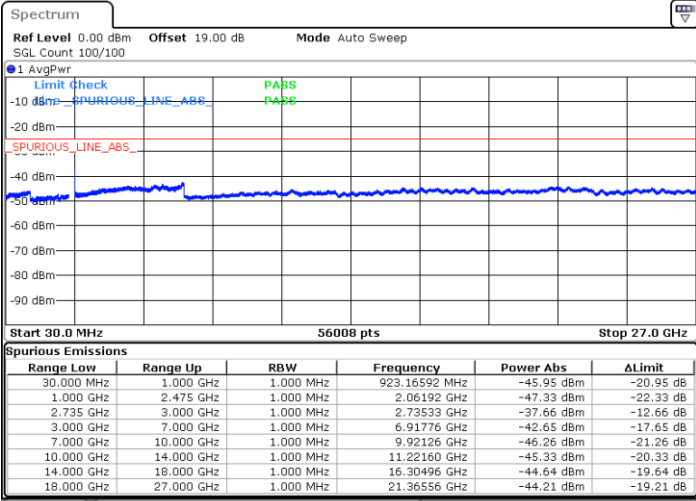

Date: 29.MAY.2022 23:53:29

Date: 29.MAY.2022 23:51:49

Highest Channel / FullIRB

N/A

Date: 30.MAY.2022 00:01:46

LTE Band 41C / 15MHz+10MHz

64QAM

Lowest Channel / 1RB0 and 1RB49

Lowest Channel / 1RB74 and 1RB0

Date: 29 MAY 2022 21:29:33

Date: 29 MAY 2022 21:21:16

Lowest Channel / FullIRB

N/A

Date: 29 MAY 2022 21:31:13

LTE Band 41C / 15MHz+10MHz

64QAM

Middle Channel / 1RB0 and 1RB49

Middle Channel / 1RB74 and 1RB0

Date: 29 MAY 2022 21:41:13

Date: 29 MAY 2022 21:49:31

Middle Channel / FullIRB

N/A

Date: 29 MAY 2022 21:39:34

LTE Band 41C / 15MHz+10MHz

64QAM

Highest Channel / 1RB0 and 1RB49

Highest Channel / 1RB74 and 1RB0

Date: 29 MAY 2022 22:20:17

Date: 29 MAY 2022 22:18:37

Highest Channel / FullIRB

N/A

Date: 29 MAY 2022 22:28:34