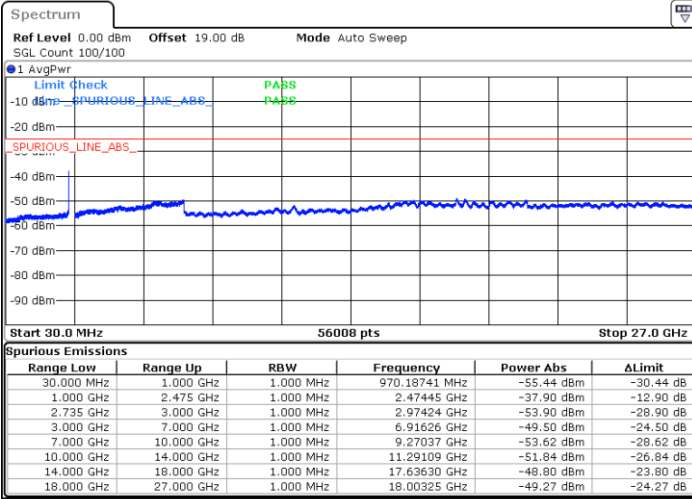

LTE Band 41C / 20MHz+5MHz

16QAM

Lowest Channel / 1RB0 and 1RB24

Lowest Channel / 1RB99 and 1RB0

Date: 1 JUN 2022 02:32:04

Date: 1 JUN 2022 02:27:30

Lowest Channel / FullRB

N/A

Date: 1 JUN 2022 02:36:39

LTE Band 41C / 20MHz+5MHz

16QAM

Middle Channel / 1RB0 and 1RB24

Middle Channel / 1RB99 and 1RB0

Date: 1 JUN.2022 02:45:51

Date: 1 JUN.2022 02:50:25

Middle Channel / FullRB

N/A

Date: 1 JUN.2022 02:41:17

LTE Band 41C / 20MHz+5MHz

16QAM

Highest Channel / 1RB0 and 1RB24

Highest Channel / 1RB99 and 1RB0

Date: 1 JUN.2022 03:13:34

Date: 1 JUN.2022 03:08:59