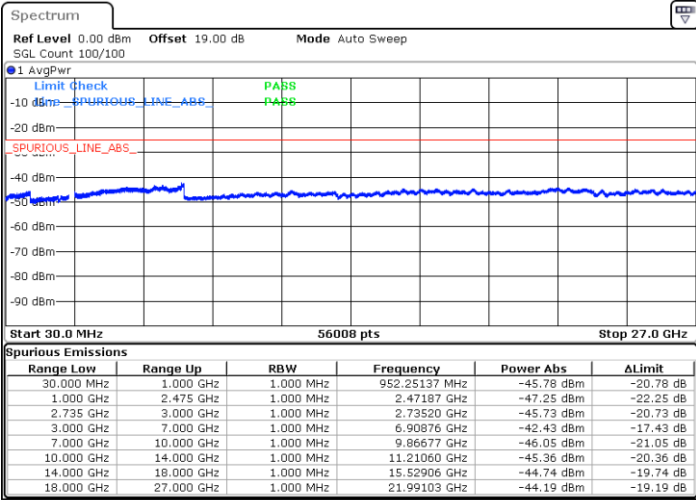

Lowest Channel / 1RB74 and 1RB0

Date: 29 MAY 2022 21:29:33

Date: 29 MAY 2022 21:21:16

Lowest Channel / FullIRB

N/A

Date: 29 MAY 2022 21:31:13

LTE Band 41C / 15MHz+10MHz

64QAM

Middle Channel / 1RB0 and 1RB49

Middle Channel / 1RB74 and 1RB0

Date: 29 MAY 2022 21:41:13

Date: 29 MAY 2022 21:49:31

Middle Channel / FullIRB

N/A

Date: 29 MAY 2022 21:39:34

LTE Band 41C / 15MHz+10MHz

64QAM

Highest Channel / 1RB0 and 1RB49

Highest Channel / 1RB74 and 1RB0

Date: 29 MAY 2022 22:20:17

Date: 29 MAY 2022 22:18:37

Highest Channel / FullIRB

N/A

Date: 29 MAY 2022 22:28:34

LTE Band 41C / 15MHz+15MHz

64QAM

Lowest Channel / 1RB0 and 1RB74

Lowest Channel / 1RB74 and 1RB0

Date: 30 MAY 2022 02:09:08

Date: 30 MAY 2022 02:00:51

Lowest Channel / FullIRB

N/A