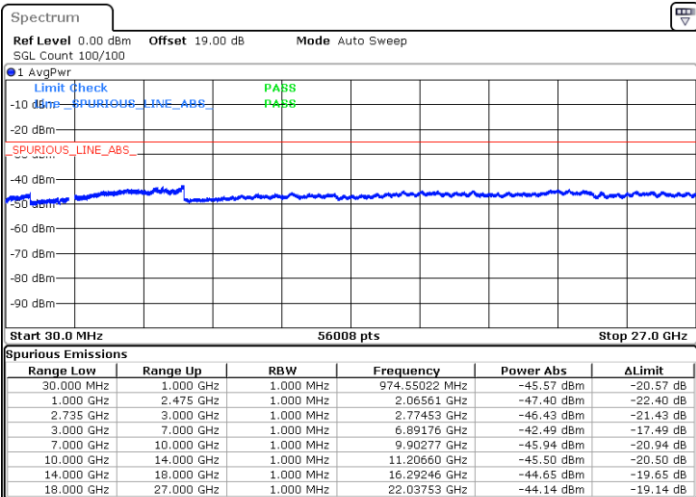

Middle Channel / FullIRB

N/A

Date: 30 MAY 2022 03:52:19