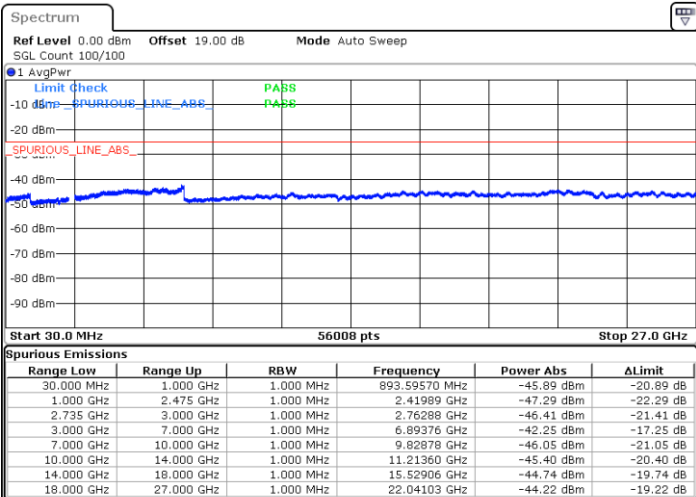

Highest Channel / FullIRB

N/A

Date: 1 JUN.2022 03:18:09

LTE Band 41C / 20MHz+10MHz

16QAM

Lowest Channel / 1RB0 and 1RB49

Lowest Channel / 1RB99 and 1RB0

Date: 30.MAY.2022 00:34:15

Date: 30.MAY.2022 00:29:16

Lowest Channel / FullIRB

N/A

Date: 30.MAY.2022 00:39:13

LTE Band 41C / 20MHz+10MHz

16QAM

Middle Channel / 1RB0 and 1RB49

Middle Channel / 1RB99 and 1RB0

Date: 30 MAY 2022 00:49:15

Date: 30 MAY 2022 00:54:13

Middle Channel / FullRB

N/A

Date: 30 MAY 2022 00:44:16

LTE Band 41C / 20MHz+10MHz

16QAM

Highest Channel / 1RB0 and 1RB49

Highest Channel / 1RB99 and 1RB0

Date: 30.MAY.2022 01:28:18

Date: 30.MAY.2022 01:23:19

Highest Channel / FullIRB

N/A

Date: 30.MAY.2022 01:33:16

LTE Band 41C / 20MHz+15MHz

16QAM