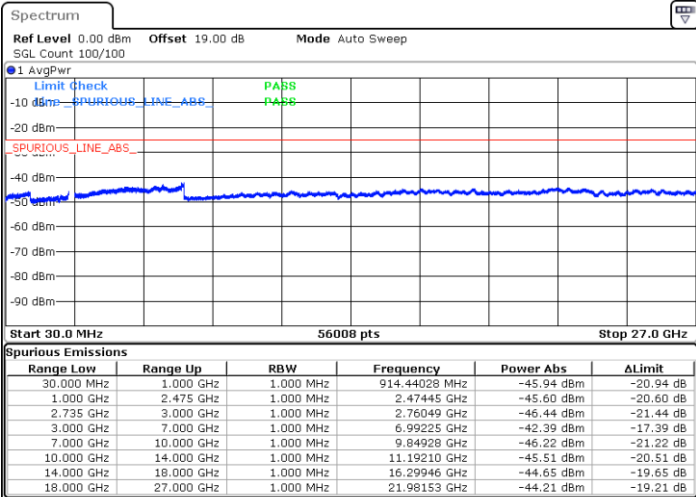

N/A

Date: 1 JUN.2022 02:41:17

LTE Band 41C / 20MHz+5MHz

16QAM

Highest Channel / 1RB0 and 1RB24

Highest Channel / 1RB99 and 1RB0

Date: 1 JUN.2022 03:13:34

Date: 1 JUN.2022 03:08:59

Highest Channel / FullIRB

N/A

Date: 1 JUN.2022 03:18:09

LTE Band 41C / 20MHz+10MHz

16QAM

Lowest Channel / 1RB0 and 1RB49

Lowest Channel / 1RB99 and 1RB0

Date: 30.MAY.2022 00:34:15

Date: 30.MAY.2022 00:29:16

Lowest Channel / FullIRB

N/A

Date: 30.MAY.2022 00:39:13

LTE Band 41C / 20MHz+10MHz

16QAM

Middle Channel / 1RB0 and 1RB49

Middle Channel / 1RB99 and 1RB0

Date: 30 MAY 2022 00:49:15

Date: 30 MAY 2022 00:54:13

Middle Channel / FullRB

N/A

Date: 30 MAY 2022 00:44:16

LTE Band 41C / 20MHz+10MHz

16QAM

Highest Channel / 1RB0 and 1RB49