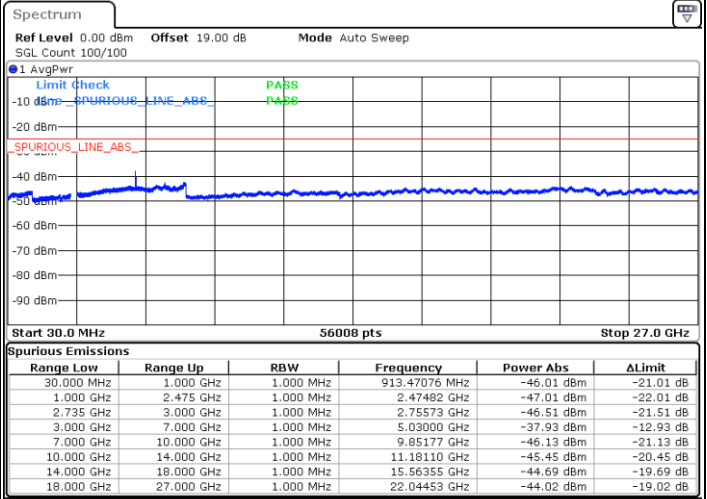

Date: 30 MAY 2022 00:49:15

Date: 30 MAY 2022 00:54:13

Middle Channel / FullRB

N/A

Date: 30 MAY 2022 00:44:16

LTE Band 41C / 20MHz+10MHz

16QAM

Highest Channel / 1RB0 and 1RB49

Highest Channel / 1RB99 and 1RB0

Date: 30.MAY.2022 01:28:18

Date: 30.MAY.2022 01:23:19

Highest Channel / FullIRB

N/A

Date: 30.MAY.2022 01:33:16

LTE Band 41C / 20MHz+15MHz

16QAM

Lowest Channel / 1RB0 and 1RB74

Lowest Channel / 1RB99 and 1RB0

Date: 30.MAY.2022 05:13:48

Date: 30.MAY.2022 05:08:49

Lowest Channel / FullRB

N/A

Date: 30.MAY.2022 05:18:47

LTE Band 41C / 20MHz+15MHz