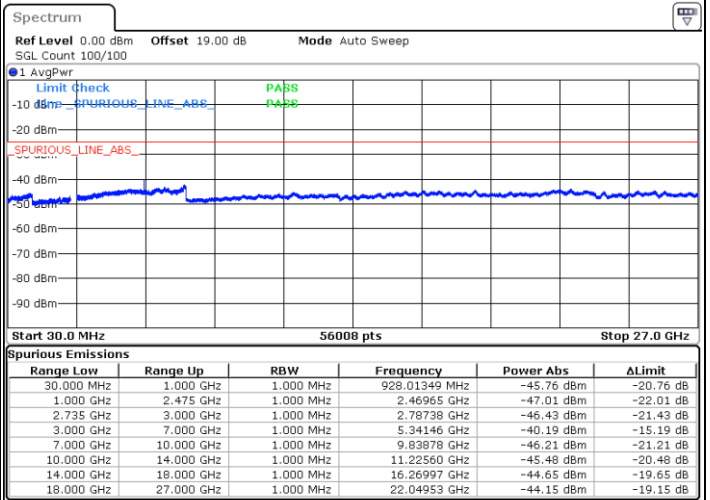

Date: 30 MAY 2022 19:27:10

Date: 30 MAY 2022 19:19:30

Lowest Channel / FullRB

N/A

Date: 30 MAY 2022 19:28:42

LTE Band 41C / 5MHz+20MHz

64QAM

Middle Channel / 1RB0 and 1RB9

Middle Channel / 1RB24 and 1RB0

Date: 30 MAY 2022 19:37:57

Date: 30 MAY 2022 19:45:37

Middle Channel / FullIRB

N/A

Date: 30 MAY 2022 19:36:25

LTE Band 41C / 5MHz+20MHz

64QAM

Highest Channel / 1RB0 and 1RB99

Highest Channel / 1RB24 and 1RB0

Date: 30.MAY.2022 19:51:48

Date: 30.MAY.2022 19:50:16

Highest Channel / FullIRB

N/A

Date: 30.MAY.2022 19:59:28

LTE Band 41C / 10MHz+15MHz