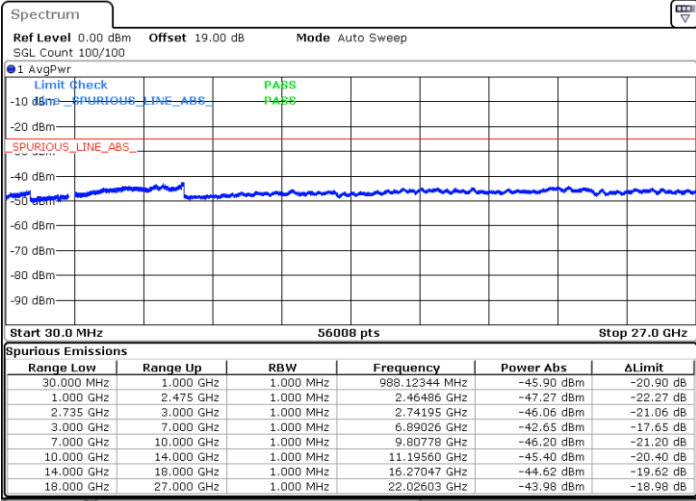

Date: 29.MAY.2022 23:53:29

Date: 29.MAY.2022 23:51:49

Highest Channel / FullIRB

N/A

Date: 30.MAY.2022 00:01:46

LTE Band 41C / 15MHz+10MHz

64QAM

Lowest Channel / 1RB0 and 1RB49

Lowest Channel / 1RB74 and 1RB0

Date: 29 MAY 2022 21:29:33

Date: 29 MAY 2022 21:21:16

Lowest Channel / FullIRB

N/A

Date: 29 MAY 2022 21:31:13

LTE Band 41C / 15MHz+10MHz

64QAM

Middle Channel / 1RB0 and 1RB49

Middle Channel / 1RB74 and 1RB0

Date: 29 MAY 2022 21:41:13

Date: 29 MAY 2022 21:49:31

Middle Channel / FullIRB

N/A

Date: 29 MAY 2022 21:39:34

LTE Band 41C / 15MHz+10MHz

64QAM

Highest Channel / 1RB0 and 1RB49

Highest Channel / 1RB74 and 1RB0

Date: 29 MAY 2022 22:20:17

Date: 29 MAY 2022 22:18:37

Highest Channel / FullIRB

N/A

Date: 29 MAY 2022 22:28:34