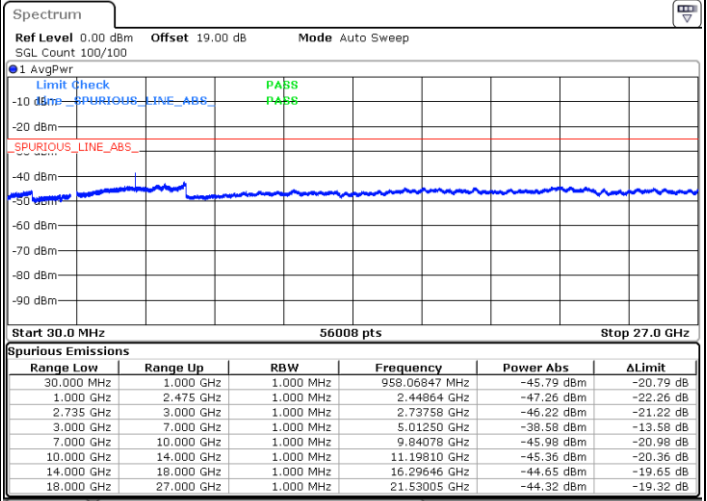

Middle Channel / 1RB24 and 1RB0

Date: 30 MAY 2022 19:37:57

Date: 30 MAY 2022 19:45:37

Middle Channel / FullIRB

N/A

Date: 30 MAY 2022 19:36:25

LTE Band 41C / 5MHz+20MHz

64QAM

Highest Channel / 1RB0 and 1RB99

Highest Channel / 1RB24 and 1RB0

Date: 30.MAY.2022 19:51:48

Date: 30.MAY.2022 19:50:16

Highest Channel / FullIRB

N/A

Date: 30.MAY.2022 19:59:28

LTE Band 41C / 10MHz+15MHz

64QAM

Lowest Channel / 1RB0 and 1RB74

Lowest Channel / 1RB49 and 1RB0

Date: 30 MAY 2022 16:05:12

Date: 30 MAY 2022 15:56:43

Lowest Channel / FullIRB

N/A

Date: 30 MAY 2022 16:06:54