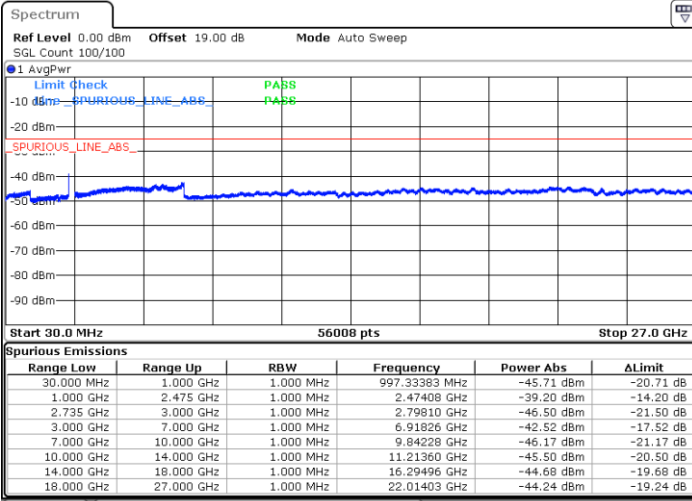

Middle Channel / 1RB24 and 1RB0

Date: 30 MAY 2022 19:37:57

Date: 30 MAY 2022 19:45:37

Middle Channel / FullIRB

N/A

Date: 30 MAY 2022 19:36:25

LTE Band 41C / 5MHz+20MHz

64QAM

Highest Channel / 1RB0 and 1RB99

Highest Channel / 1RB24 and 1RB0

Date: 30.MAY.2022 19:51:48

Date: 30.MAY.2022 19:50:16

Highest Channel / FullIRB

N/A

Date: 30.MAY.2022 19:59:28

LTE Band 41C / 10MHz+15MHz

64QAM

Lowest Channel / 1RB0 and 1RB74

Lowest Channel / 1RB49 and 1RB0

Date: 30 MAY 2022 16:05:12

Date: 30 MAY 2022 15:56:43

Lowest Channel / FullIRB

N/A

Date: 30 MAY 2022 16:06:54