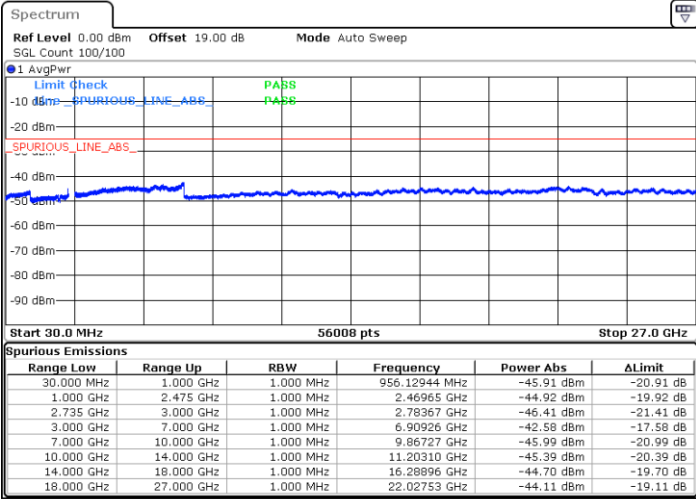

N/A

Date: 1 JUN.2022 02:41:17

LTE Band 41C / 20MHz+5MHz

16QAM

Highest Channel / 1RB0 and 1RB24

Highest Channel / 1RB99 and 1RB0

Date: 1 JUN.2022 03:13:34

Date: 1 JUN.2022 03:08:59

Highest Channel / FullIRB

N/A

Date: 1 JUN.2022 03:18:09

LTE Band 41C / 20MHz+10MHz

16QAM

Lowest Channel / 1RB0 and 1RB49

Lowest Channel / 1RB99 and 1RB0

Date: 30.MAY.2022 00:34:15

Date: 30.MAY.2022 00:29:16

Lowest Channel / FullIRB

N/A

Date: 30.MAY.2022 00:39:13

LTE Band 41C / 20MHz+10MHz

16QAM

Middle Channel / 1RB0 and 1RB49

Middle Channel / 1RB99 and 1RB0

Date: 30 MAY 2022 00:49:15

Date: 30 MAY 2022 00:54:13

Middle Channel / FullRB

N/A

Date: 30 MAY 2022 00:44:16

LTE Band 41C / 20MHz+10MHz

16QAM

Highest Channel / 1RB0 and 1RB49