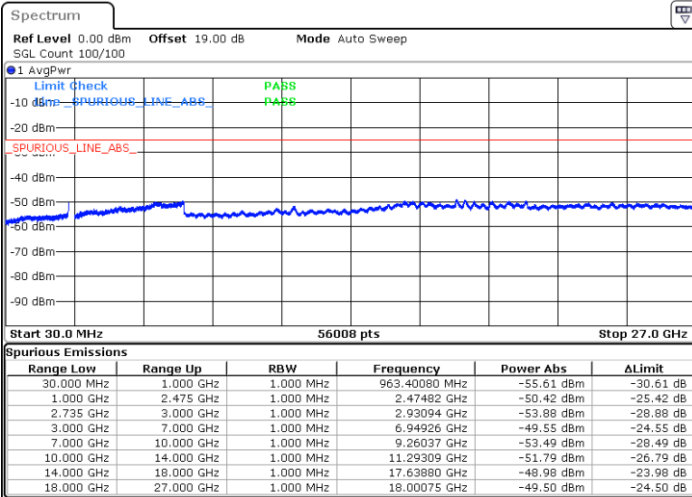

LTE Band 41C / 20MHz+5MHz

16QAM

Lowest Channel / 1RB0 and 1RB24

Lowest Channel / 1RB99 and 1RB0

Date: 1 JUN 2022 02:32:04

Date: 1 JUN 2022 02:27:30

Lowest Channel / FullRB

N/A

Date: 1 JUN 2022 02:36:39

LTE Band 41C / 20MHz+5MHz

16QAM

Middle Channel / 1RB0 and 1RB24

Middle Channel / 1RB99 and 1RB0

Date: 1 JUN.2022 02:45:51

Date: 1 JUN.2022 02:50:25

Middle Channel / FullRB

N/A

Date: 1 JUN.2022 02:41:17

LTE Band 41C / 20MHz+5MHz

16QAM

Highest Channel / 1RB0 and 1RB24

Highest Channel / 1RB99 and 1RB0

Date: 1 JUN.2022 03:13:34

Date: 1 JUN.2022 03:08:59