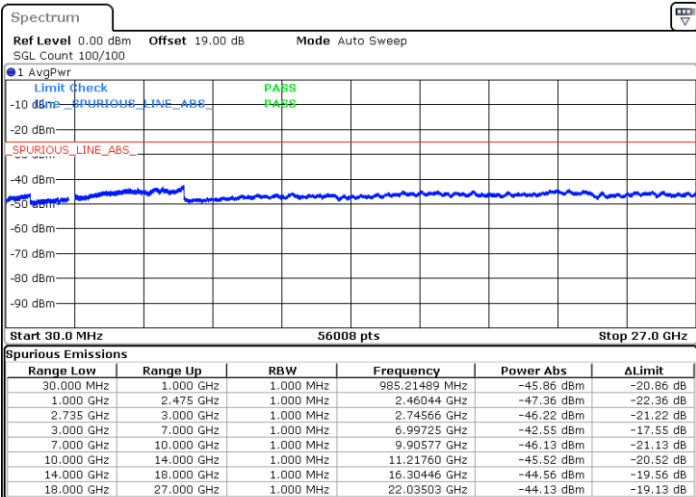

Lowest Channel / 1RB0 and 1RB74

Lowest Channel / 1RB99 and 1RB0

Date: 30.MAY.2022 05:13:48

Date: 30.MAY.2022 05:08:49

Lowest Channel / FullRB

N/A

Date: 30.MAY.2022 05:18:47

LTE Band 41C / 20MHz+15MHz

16QAM

Middle Channel / 1RB0 and 1RB74

Middle Channel / 1RB99 and 1RB0

Date: 30 MAY 2022 05:28:47

Date: 30 MAY 2022 05:33:45

Middle Channel / FullIRB

N/A

Date: 30 MAY 2022 05:23:48

LTE Band 41C / 20MHz+15MHz

16QAM

Highest Channel / 1RB0 and 1RB74

Highest Channel / 1RB99 and 1RB0

Date: 30 MAY 2022 06:07:50

Date: 30 MAY 2022 06:02:51

Highest Channel / FullIRB

N/A

Date: 30 MAY 2022 06:12:48

LTE Band 41C / 20MHz+20MHz

16QAM

Lowest Channel / 1RB0 and 1RB99

Lowest Channel / 1RB99 and 1RB0

Date: 30.MAY.2022 06:46:56

Date: 30.MAY.2022 06:41:58

Lowest Channel / FullIRB