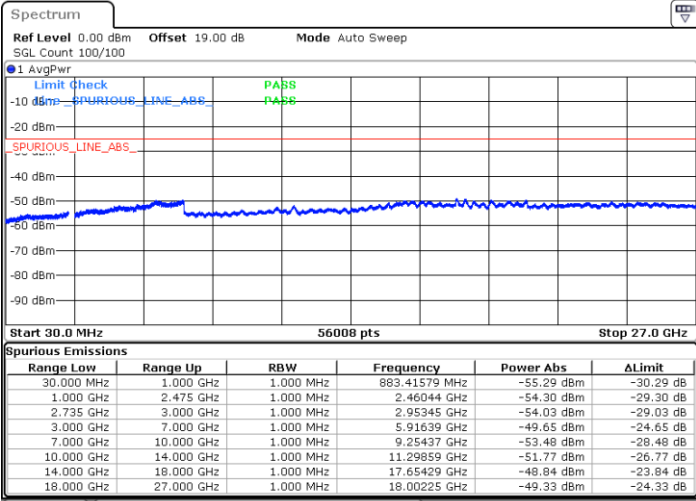

LTE Band 41C / 20MHz+5MHz

16QAM

Lowest Channel / 1RB0 and 1RB24

Lowest Channel / 1RB99 and 1RB0

Date: 1 JUN 2022 02:32:04

Date: 1 JUN 2022 02:27:30

Lowest Channel / FullRB

N/A

Date: 1 JUN 2022 02:36:39

LTE Band 41C / 20MHz+5MHz

16QAM

Middle Channel / 1RB0 and 1RB24

Middle Channel / 1RB99 and 1RB0

Date: 1 JUN.2022 02:45:51

Date: 1 JUN.2022 02:50:25

Middle Channel / FullRB

N/A

Date: 1 JUN.2022 02:41:17

LTE Band 41C / 20MHz+5MHz

16QAM

Highest Channel / 1RB0 and 1RB24

Highest Channel / 1RB99 and 1RB0

Date: 1 JUN.2022 03:13:34

Date: 1 JUN.2022 03:08:59

Highest Channel / FullIRB

N/A

Date: 1 JUN.2022 03:18:09

LTE Band 41C / 20MHz+10MHz

16QAM

Lowest Channel / 1RB0 and 1RB49

Lowest Channel / 1RB99 and 1RB0

Date: 30.MAY.2022 00:34:15