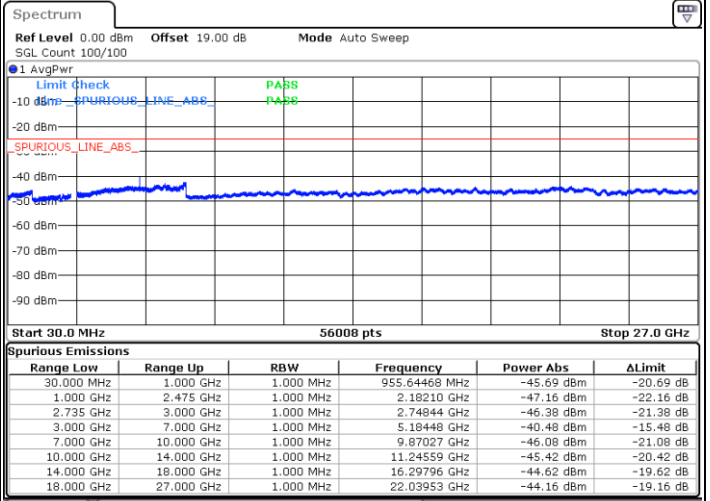

LTE Band 41C / 15MHz+15MHz

64QAM

Lowest Channel / 1RB0 and 1RB74

Lowest Channel / 1RB74 and 1RB0

Date: 30 MAY 2022 02:09:08

Date: 30 MAY 2022 02:00:51

Lowest Channel / FullIRB

N/A

Date: 30 MAY 2022 02:10:48

LTE Band 41C / 15MHz+15MHz

64QAM

Middle Channel / 1RB0 and 1RB74

Middle Channel / 1RB74 and 1RB0

Date: 30.MAY.2022 02:20:49

Date: 30.MAY.2022 02:29:07

Middle Channel / FullIRB

N/A

Date: 30.MAY.2022 02:19:10

LTE Band 41C / 15MHz+15MHz

64QAM

Highest Channel / 1RB0 and 1RB74

Highest Channel / 1RB74 and 1RB0

Date: 30.MAY.2022 02:59:53

Date: 30.MAY.2022 02:58:14

Highest Channel / FullIRB

N/A

Date: 30.MAY.2022 03:08:11

LTE Band 41C / 15MHz+20MHz

64QAM

Lowest Channel / 1RB0 and 1RB99

Lowest Channel / 1RB74 and 1RB0

Date: 30 MAY 2022 03:42:18