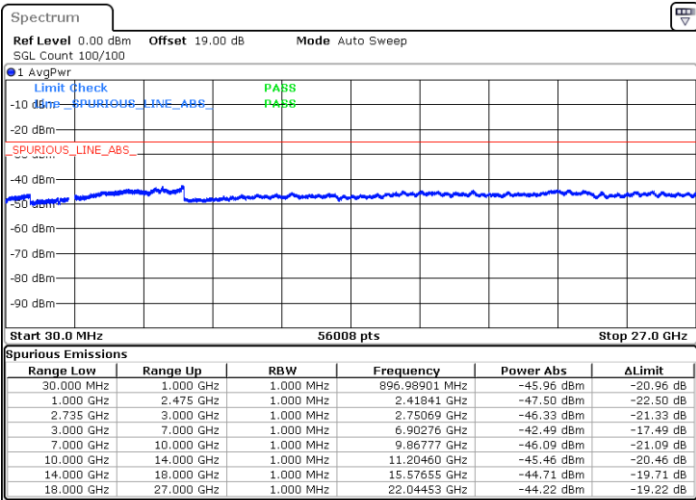

N/A

Date: 30.MAY.2022 06:51:54

LTE Band 41C / 20MHz+20MHz

16QAM

MiddleChannel / 1RB0 and 1RB99

Middle Channel / 1RB99 and 1RB0

Date: 30.MAY.2022 07:01:54

Date: 30.MAY.2022 07:06:52

Middle Channel / FullIRB

N/A

Date: 30.MAY.2022 06:56:56

LTE Band 41C / 20MHz+20MHz

16QAM

Highest Channel / 1RB0 and 1RB99

Highest Channel / 1RB99 and 1RB0

Date: 30 MAY 2022 07:40:57

Date: 30 MAY 2022 07:35:59

Highest Channel / FullIRB

N/A

Date: 30 MAY 2022 07:45:56

LTE Band 41C / 5MHz+20MHz

64QAM

Lowest Channel / 1RB0 and 1RB99

Lowest Channel / 1RB24 and 1RB0