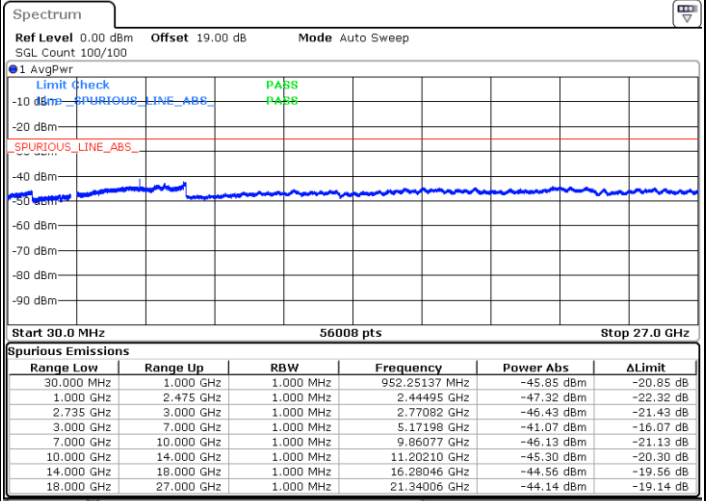

Date: 30 MAY 2022 07:35:59

Highest Channel / FullIRB

N/A

Date: 30 MAY 2022 07:45:56

LTE Band 41C / 5MHz+20MHz

64QAM

Lowest Channel / 1RB0 and 1RB99

Lowest Channel / 1RB24 and 1RB0

Date: 30 MAY 2022 19:27:10

Date: 30 MAY 2022 19:19:30

Lowest Channel / FullRB

N/A

Date: 30 MAY 2022 19:28:42

LTE Band 41C / 5MHz+20MHz

64QAM

Middle Channel / 1RB0 and 1RB9

Middle Channel / 1RB24 and 1RB0

Date: 30 MAY 2022 19:37:57

Date: 30 MAY 2022 19:45:37

Middle Channel / FullIRB

N/A

Date: 30 MAY 2022 19:36:25

LTE Band 41C / 5MHz+20MHz

64QAM

Highest Channel / 1RB0 and 1RB99

Highest Channel / 1RB24 and 1RB0

Date: 30.MAY.2022 19:51:48

Date: 30.MAY.2022 19:50:16

Highest Channel / FullIRB

N/A

Date: 30.MAY.2022 19:59:28

LTE Band 41C / 10MHz+15MHz