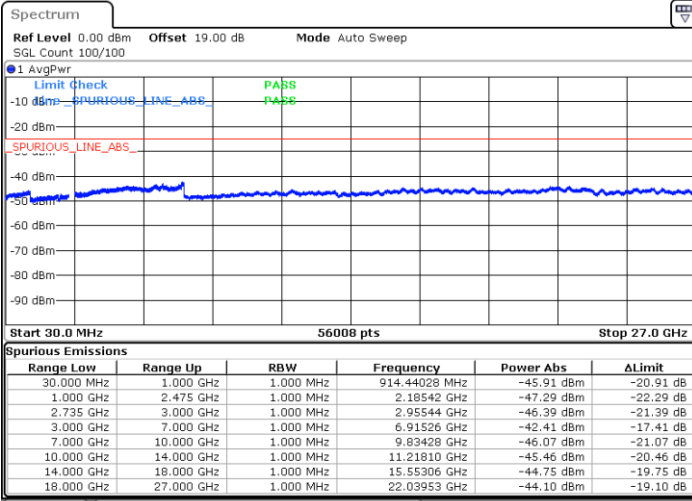

Date: 30.MAY.2022 00:29:16

Lowest Channel / FullIRB

N/A

Date: 30.MAY.2022 00:39:13

LTE Band 41C / 20MHz+10MHz

16QAM

Middle Channel / 1RB0 and 1RB49

Middle Channel / 1RB99 and 1RB0

Date: 30 MAY 2022 00:49:15

Date: 30 MAY 2022 00:54:13

Middle Channel / FullRB

N/A

Date: 30 MAY 2022 00:44:16

LTE Band 41C / 20MHz+10MHz

16QAM

Highest Channel / 1RB0 and 1RB49

Highest Channel / 1RB99 and 1RB0

Date: 30.MAY.2022 01:28:18

Date: 30.MAY.2022 01:23:19

Highest Channel / FullIRB

N/A

Date: 30.MAY.2022 01:33:16

LTE Band 41C / 20MHz+15MHz

16QAM

Lowest Channel / 1RB0 and 1RB74

Lowest Channel / 1RB99 and 1RB0

Date: 30.MAY.2022 05:13:48

Date: 30.MAY.2022 05:08:49

Lowest Channel / FullRB

N/A

Date: 30.MAY.2022 05:18:47

LTE Band 41C / 20MHz+15MHz