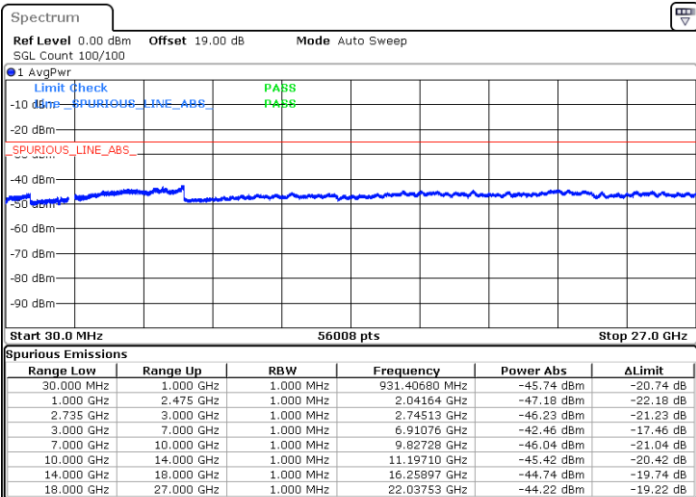

N/A

Date: 30 MAY 2022 16:40:54

LTE Band 41C / 10MHz+20MHz

64QAM

Lowest Channel / 1RB0 and 1RB99

Lowest Channel / 1RB49 and 1RB0

Date: 29 MAY 2022 23:02:46

Date: 29 MAY 2022 22:54:29

Lowest Channel / FullRB

N/A

Date: 29 MAY 2022 23:04:26

LTE Band 41C / 10MHz+20MHz

64QAM

Middle Channel / 1RB0 and 1RB99

Middle Channel / 1RB49 and 1RB0

Date: 29 MAY 2022 23:14:26

Date: 29 MAY 2022 23:22:43

Middle Channel / FullIRB

N/A

Date: 29 MAY 2022 23:12:46

LTE Band 41C / 10MHz+20MHz

64QAM

Highest Channel / 1RB0 and 1RB99

Highest Channel / 1RB49 and 1RB0

Date: 29.MAY.2022 23:53:29

Date: 29.MAY.2022 23:51:49

Highest Channel / FullIRB

N/A

Date: 30.MAY.2022 00:01:46

LTE Band 41C / 15MHz+10MHz

64QAM

Lowest Channel / 1RB0 and 1RB49