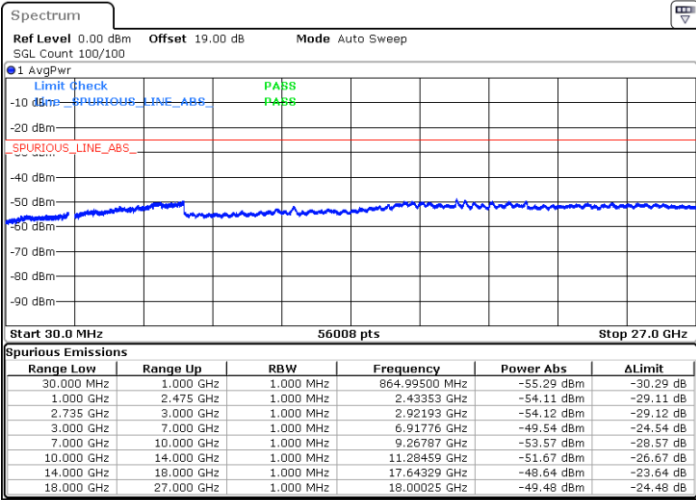

LTE Band 41C / 20MHz+5MHz

16QAM

Lowest Channel / 1RB0 and 1RB24

Lowest Channel / 1RB99 and 1RB0

Date: 1 JUN 2022 02:32:04

Date: 1 JUN 2022 02:27:30

Lowest Channel / FullRB

N/A

Date: 1 JUN 2022 02:36:39

LTE Band 41C / 20MHz+5MHz

16QAM

Middle Channel / 1RB0 and 1RB24

Middle Channel / 1RB99 and 1RB0

Date: 1 JUN.2022 02:45:51

Date: 1 JUN.2022 02:50:25

Middle Channel / FullRB

N/A

Date: 1 JUN.2022 02:41:17

LTE Band 41C / 20MHz+5MHz

16QAM

Highest Channel / 1RB0 and 1RB24

Highest Channel / 1RB99 and 1RB0

Date: 1 JUN.2022 03:13:34

Date: 1 JUN.2022 03:08:59

Highest Channel / FullIRB

N/A

Date: 1 JUN.2022 03:18:09

LTE Band 41C / 20MHz+10MHz

16QAM

Lowest Channel / 1RB0 and 1RB49

Lowest Channel / 1RB99 and 1RB0

Date: 30.MAY.2022 00:34:15