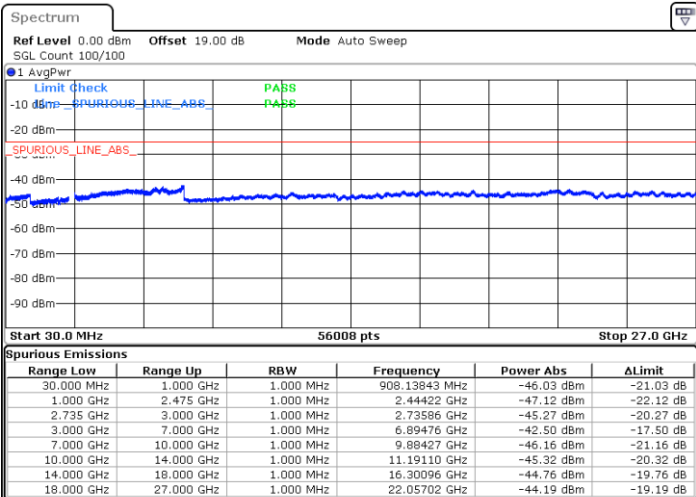

Middle Channel / FullIRB

N/A

Date: 30.MAY.2022 06:56:56

LTE Band 41C / 20MHz+20MHz

16QAM

Highest Channel / 1RB0 and 1RB99

Highest Channel / 1RB99 and 1RB0

Date: 30 MAY 2022 07:40:57

Date: 30 MAY 2022 07:35:59

Highest Channel / FullIRB

N/A

Date: 30 MAY 2022 07:45:56

LTE Band 41C / 5MHz+20MHz

64QAM

Lowest Channel / 1RB0 and 1RB99

Lowest Channel / 1RB24 and 1RB0