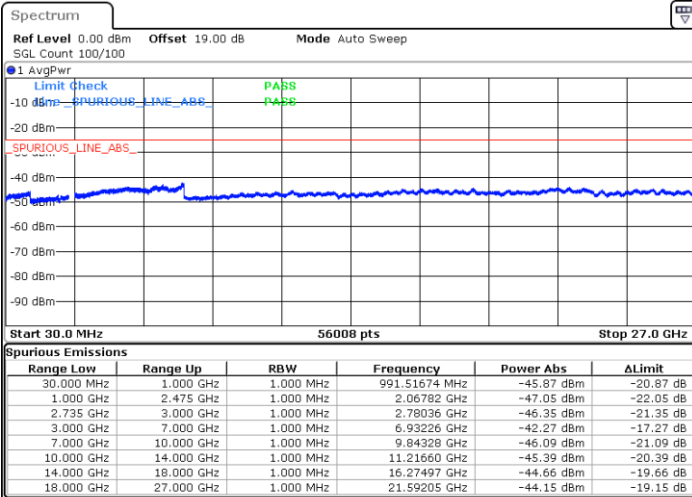

Date: 30 MAY 2022 06:12:48

LTE Band 41C / 20MHz+20MHz

16QAM

Lowest Channel / 1RB0 and 1RB99

Lowest Channel / 1RB99 and 1RB0

Date: 30.MAY.2022 06:46:56

Date: 30.MAY.2022 06:41:58

Lowest Channel / FullIRB

N/A

Date: 30.MAY.2022 06:51:54

LTE Band 41C / 20MHz+20MHz

16QAM

MiddleChannel / 1RB0 and 1RB99

Middle Channel / 1RB99 and 1RB0

Date: 30.MAY.2022 07:01:54

Date: 30.MAY.2022 07:06:52

Middle Channel / FullIRB

N/A

Date: 30.MAY.2022 06:56:56

LTE Band 41C / 20MHz+20MHz

16QAM

Highest Channel / 1RB0 and 1RB99

Highest Channel / 1RB99 and 1RB0

Date: 30 MAY 2022 07:40:57

Date: 30 MAY 2022 07:35:59

Highest Channel / FullIRB

N/A

Date: 30 MAY 2022 07:45:56

LTE Band 41C / 5MHz+20MHz

64QAM

Lowest Channel / 1RB0 and 1RB99

Lowest Channel / 1RB24 and 1RB0