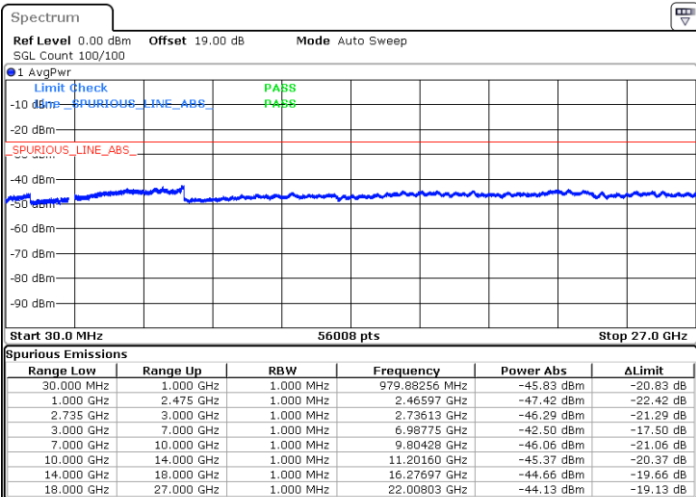

Middle Channel / 1RB24 and 1RB0

Date: 30 MAY 2022 19:37:57

Date: 30 MAY 2022 19:45:37

Middle Channel / FullIRB

N/A

Date: 30 MAY 2022 19:36:25

LTE Band 41C / 5MHz+20MHz

64QAM

Highest Channel / 1RB0 and 1RB99

Highest Channel / 1RB24 and 1RB0

Date: 30.MAY.2022 19:51:48

Date: 30.MAY.2022 19:50:16

Highest Channel / FullIRB

N/A

Date: 30.MAY.2022 19:59:28

LTE Band 41C / 10MHz+15MHz

64QAM

Lowest Channel / 1RB0 and 1RB74

Lowest Channel / 1RB49 and 1RB0

Date: 30 MAY 2022 16:05:12

Date: 30 MAY 2022 15:56:43

Lowest Channel / FullIRB

N/A

Date: 30 MAY 2022 16:06:54