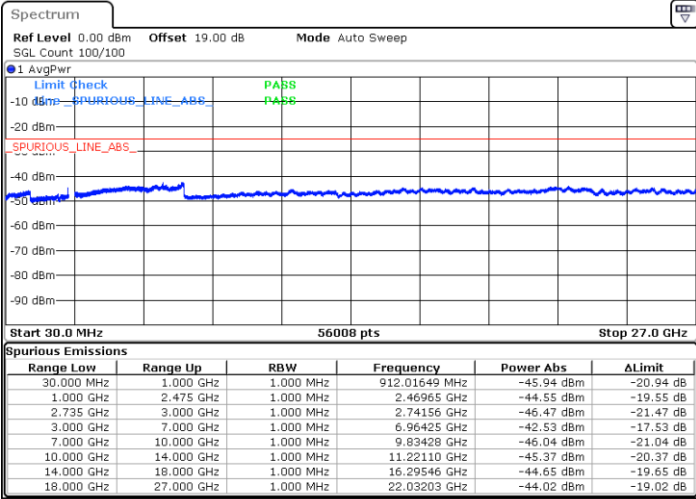

Date: 30.MAY.2022 16:15:25

LTE Band 41C / 10MHz+15MHz

64QAM

Highest Channel / 1RB0 and 1RB74

Highest Channel / 1RB49 and 1RB0

Date: 30 MAY 2022 16:32:26

Date: 30 MAY 2022 16:30:43

Highest Channel / FullIRB

N/A

Date: 30 MAY 2022 16:40:54

LTE Band 41C / 10MHz+20MHz

64QAM

Lowest Channel / 1RB0 and 1RB99

Lowest Channel / 1RB49 and 1RB0

Date: 29 MAY 2022 23:02:46

Date: 29 MAY 2022 22:54:29

Lowest Channel / FullRB

N/A

Date: 29 MAY 2022 23:04:26

LTE Band 41C / 10MHz+20MHz

64QAM

Middle Channel / 1RB0 and 1RB99

Middle Channel / 1RB49 and 1RB0

Date: 29 MAY 2022 23:14:26

Date: 29 MAY 2022 23:22:43

Middle Channel / FullIRB

N/A

Date: 29 MAY 2022 23:12:46

LTE Band 41C / 10MHz+20MHz

64QAM

Highest Channel / 1RB0 and 1RB99

Highest Channel / 1RB49 and 1RB0