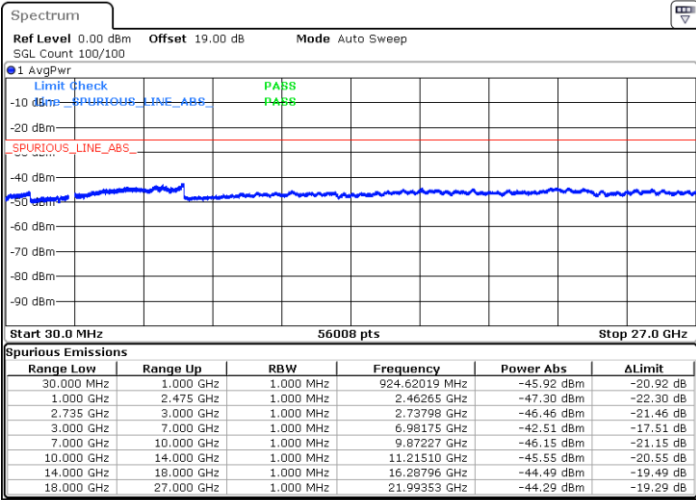

Date: 30 MAY 2022 19:27:10

Date: 30 MAY 2022 19:19:30

Lowest Channel / FullRB

N/A

Date: 30 MAY 2022 19:28:42

LTE Band 41C / 5MHz+20MHz

64QAM

Middle Channel / 1RB0 and 1RB9

Middle Channel / 1RB24 and 1RB0

Date: 30 MAY 2022 19:37:57

Date: 30 MAY 2022 19:45:37

Middle Channel / FullIRB

N/A

Date: 30 MAY 2022 19:36:25

LTE Band 41C / 5MHz+20MHz

64QAM

Highest Channel / 1RB0 and 1RB99

Highest Channel / 1RB24 and 1RB0

Date: 30.MAY.2022 19:51:48

Date: 30.MAY.2022 19:50:16

Highest Channel / FullIRB

N/A

Date: 30.MAY.2022 19:59:28

LTE Band 41C / 10MHz+15MHz