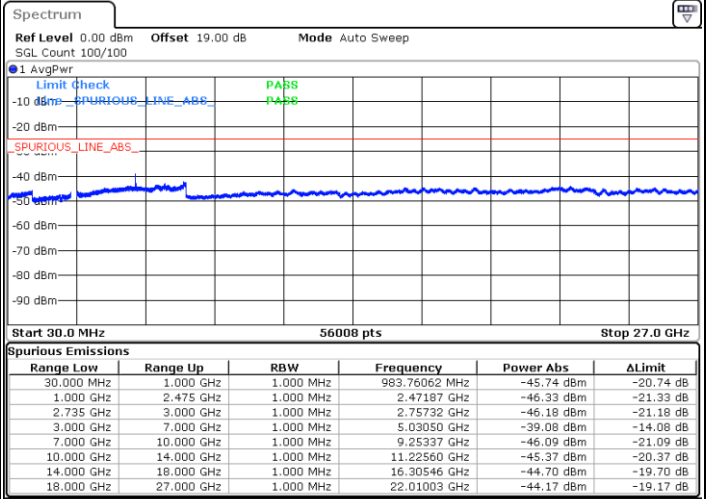

N/A

Date: 1 JUN.2022 02:41:17

LTE Band 41C / 20MHz+5MHz

16QAM

Highest Channel / 1RB0 and 1RB24

Highest Channel / 1RB99 and 1RB0

Date: 1 JUN.2022 03:13:34

Date: 1 JUN.2022 03:08:59

Highest Channel / FullIRB

N/A

Date: 1 JUN.2022 03:18:09

LTE Band 41C / 20MHz+10MHz

16QAM

Lowest Channel / 1RB0 and 1RB49

Lowest Channel / 1RB99 and 1RB0

Date: 30.MAY.2022 00:34:15

Date: 30.MAY.2022 00:29:16

Lowest Channel / FullIRB

N/A

Date: 30.MAY.2022 00:39:13

LTE Band 41C / 20MHz+10MHz

16QAM

Middle Channel / 1RB0 and 1RB49

Middle Channel / 1RB99 and 1RB0

Date: 30 MAY 2022 00:49:15

Date: 30 MAY 2022 00:54:13

Middle Channel / FullRB

N/A

Date: 30 MAY 2022 00:44:16

LTE Band 41C / 20MHz+10MHz

16QAM

Highest Channel / 1RB0 and 1RB49