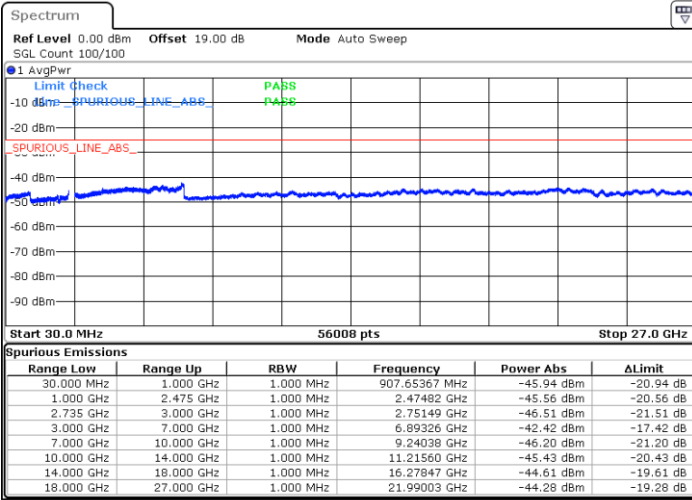

Middle Channel / FullIRB

N/A

Date: 30.MAY.2022 06:56:56

LTE Band 41C / 20MHz+20MHz

16QAM

Highest Channel / 1RB0 and 1RB99

Highest Channel / 1RB99 and 1RB0

Date: 30 MAY 2022 07:40:57

Date: 30 MAY 2022 07:35:59

Highest Channel / FullIRB

N/A

Date: 30 MAY 2022 07:45:56

LTE Band 41C / 5MHz+20MHz

64QAM

Lowest Channel / 1RB0 and 1RB99

Lowest Channel / 1RB24 and 1RB0

Date: 30 MAY 2022 19:27:10

Date: 30 MAY 2022 19:19:30

Lowest Channel / FullRB

N/A

Date: 30 MAY 2022 19:28:42

LTE Band 41C / 5MHz+20MHz

64QAM

Middle Channel / 1RB0 and 1RB9