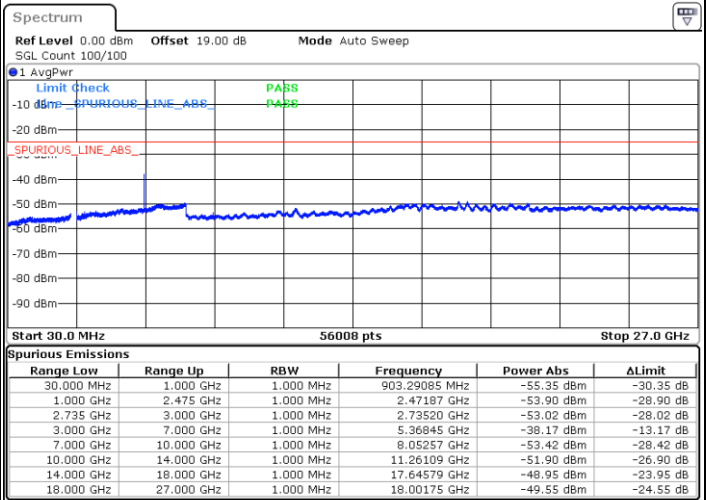

N/A

Date: 1 JUN.2022 02:41:17

LTE Band 41C / 20MHz+5MHz

16QAM

Highest Channel / 1RB0 and 1RB24

Highest Channel / 1RB99 and 1RB0

Date: 1 JUN.2022 03:13:34

Date: 1 JUN.2022 03:08:59

Highest Channel / FullIRB

N/A

Date: 1 JUN.2022 03:18:09

LTE Band 41C / 20MHz+10MHz

16QAM

Lowest Channel / 1RB0 and 1RB49

Lowest Channel / 1RB99 and 1RB0

Date: 30.MAY.2022 00:34:15

Date: 30.MAY.2022 00:29:16

Lowest Channel / FullIRB

N/A

Date: 30.MAY.2022 00:39:13

LTE Band 41C / 20MHz+10MHz

16QAM

Middle Channel / 1RB0 and 1RB49

Middle Channel / 1RB99 and 1RB0