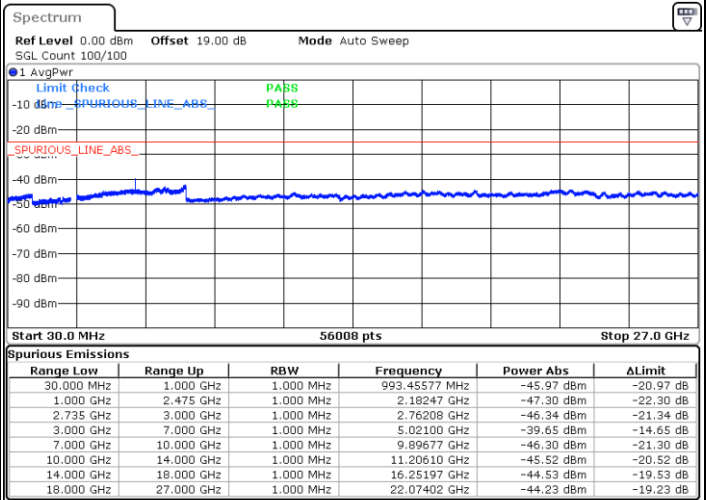

Date: 29 MAY 2022 23:22:43

Middle Channel / FullIRB

N/A

Date: 29 MAY 2022 23:12:46

LTE Band 41C / 10MHz+20MHz

64QAM

Highest Channel / 1RB0 and 1RB99

Highest Channel / 1RB49 and 1RB0

Date: 29.MAY.2022 23:53:29

Date: 29.MAY.2022 23:51:49

Highest Channel / FullIRB

N/A

Date: 30.MAY.2022 00:01:46

LTE Band 41C / 15MHz+10MHz

64QAM

Lowest Channel / 1RB0 and 1RB49

Lowest Channel / 1RB74 and 1RB0

Date: 29 MAY 2022 21:29:33

Date: 29 MAY 2022 21:21:16

Lowest Channel / FullIRB

N/A

Date: 29 MAY 2022 21:31:13

LTE Band 41C / 15MHz+10MHz

64QAM