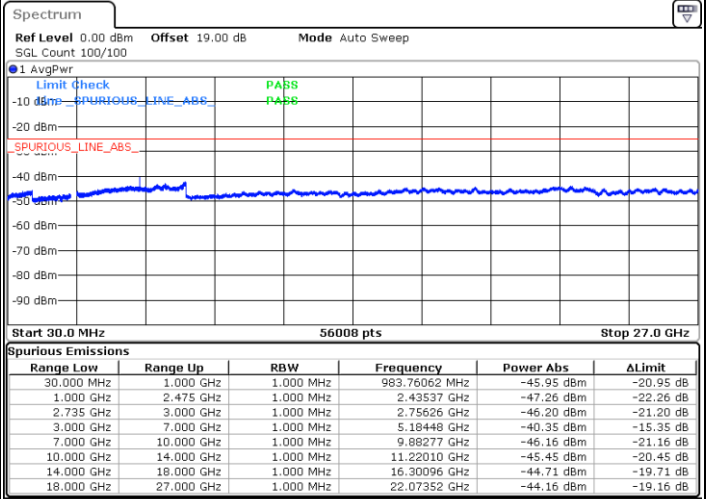

Date: 30 MAY 2022 06:12:48

LTE Band 41C / 20MHz+20MHz

16QAM

Lowest Channel / 1RB0 and 1RB99

Lowest Channel / 1RB99 and 1RB0

Date: 30.MAY.2022 06:46:56

Date: 30.MAY.2022 06:41:58

Lowest Channel / FullIRB

N/A

Date: 30.MAY.2022 06:51:54

LTE Band 41C / 20MHz+20MHz

16QAM

MiddleChannel / 1RB0 and 1RB99

Middle Channel / 1RB99 and 1RB0

Date: 30.MAY.2022 07:01:54

Date: 30.MAY.2022 07:06:52

Middle Channel / FullIRB

N/A

Date: 30.MAY.2022 06:56:56

LTE Band 41C / 20MHz+20MHz

16QAM

Highest Channel / 1RB0 and 1RB99

Highest Channel / 1RB99 and 1RB0

Date: 30 MAY 2022 07:40:57

Date: 30 MAY 2022 07:35:59

Highest Channel / FullIRB

N/A

Date: 30 MAY 2022 07:45:56

LTE Band 41C / 5MHz+20MHz

64QAM

Lowest Channel / 1RB0 and 1RB99

Lowest Channel / 1RB24 and 1RB0