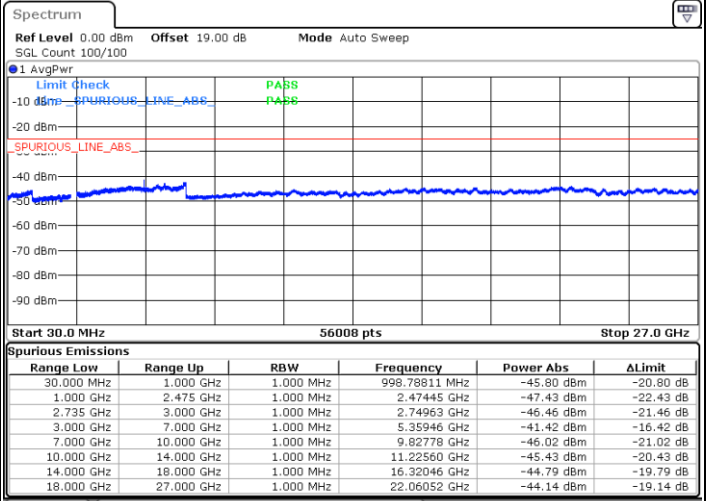

Date: 30.MAY.2022 00:29:16

Lowest Channel / FullIRB

N/A

Date: 30.MAY.2022 00:39:13

LTE Band 41C / 20MHz+10MHz

16QAM

Middle Channel / 1RB0 and 1RB49

Middle Channel / 1RB99 and 1RB0

Date: 30 MAY 2022 00:49:15

Date: 30 MAY 2022 00:54:13

Middle Channel / FullRB

N/A

Date: 30 MAY 2022 00:44:16

LTE Band 41C / 20MHz+10MHz

16QAM

Highest Channel / 1RB0 and 1RB49

Highest Channel / 1RB99 and 1RB0

Date: 30.MAY.2022 01:28:18

Date: 30.MAY.2022 01:23:19

Highest Channel / FullIRB

N/A

Date: 30.MAY.2022 01:33:16

LTE Band 41C / 20MHz+15MHz

16QAM

Lowest Channel / 1RB0 and 1RB74

Lowest Channel / 1RB99 and 1RB0

Date: 30.MAY.2022 05:13:48

Date: 30.MAY.2022 05:08:49

Lowest Channel / FullRB

N/A

Date: 30.MAY.2022 05:18:47

LTE Band 41C / 20MHz+15MHz