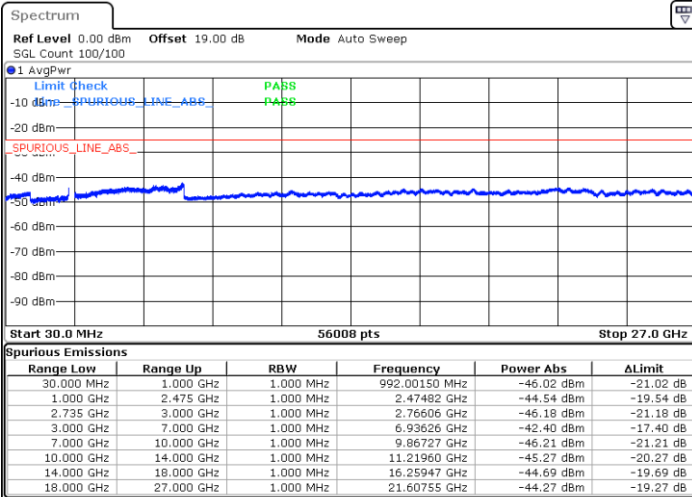

Highest Channel / 1RB99 and 1RB0

Date: 30.MAY.2022 01:28:18

Date: 30.MAY.2022 01:23:19

Highest Channel / FullIRB

N/A

Date: 30.MAY.2022 01:33:16

LTE Band 41C / 20MHz+15MHz

16QAM

Lowest Channel / 1RB0 and 1RB74

Lowest Channel / 1RB99 and 1RB0

Date: 30.MAY.2022 05:13:48

Date: 30.MAY.2022 05:08:49

Lowest Channel / FullRB

N/A

Date: 30.MAY.2022 05:18:47

LTE Band 41C / 20MHz+15MHz

LTE Band 41C / 20MHz+15MHz

16QAM

Highest Channel / 1RB0 and 1RB74

Highest Channel / 1RB99 and 1RB0

Date: 30 MAY 2022 06:07:50

Date: 30 MAY 2022 06:02:51

Highest Channel / FullIRB

N/A