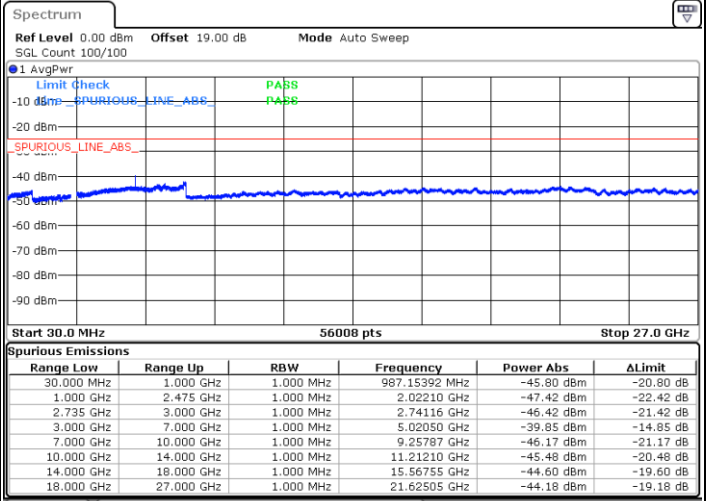

Lowest Channel / 1RB74 and 1RB0

Date: 29 MAY 2022 21:29:33

Date: 29 MAY 2022 21:21:16

Lowest Channel / FullIRB

N/A

Date: 29 MAY 2022 21:31:13

LTE Band 41C / 15MHz+10MHz

64QAM

Middle Channel / 1RB0 and 1RB49

Middle Channel / 1RB74 and 1RB0

Date: 29 MAY 2022 21:41:13

Date: 29 MAY 2022 21:49:31

Middle Channel / FullIRB

N/A

Date: 29 MAY 2022 21:39:34

LTE Band 41C / 15MHz+10MHz

64QAM

Highest Channel / 1RB0 and 1RB49

Highest Channel / 1RB74 and 1RB0

Date: 29 MAY 2022 22:20:17

Date: 29 MAY 2022 22:18:37

Highest Channel / FullIRB

N/A

Date: 29 MAY 2022 22:28:34

LTE Band 41C / 15MHz+15MHz

64QAM

Lowest Channel / 1RB0 and 1RB74

Lowest Channel / 1RB74 and 1RB0

Date: 30 MAY 2022 02:09:08

Date: 30 MAY 2022 02:00:51

Lowest Channel / FullIRB

N/A