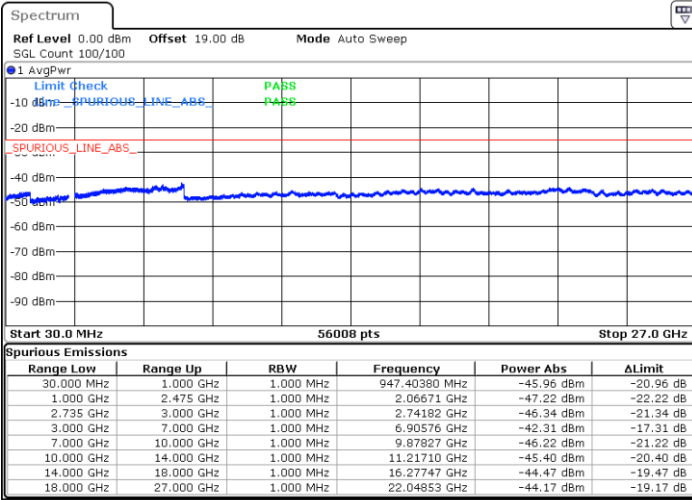

Highest Channel / 1RB0 and 1RB99

Highest Channel / 1RB24 and 1RB0

Date: 30.MAY.2022 19:51:48

Date: 30.MAY.2022 19:50:16

Highest Channel / FullIRB

N/A

Date: 30.MAY.2022 19:59:28

LTE Band 41C / 10MHz+15MHz

64QAM

Lowest Channel / 1RB0 and 1RB74

Lowest Channel / 1RB49 and 1RB0

Date: 30 MAY 2022 16:05:12

Date: 30 MAY 2022 15:56:43

Lowest Channel / FullIRB

N/A

Date: 30 MAY 2022 16:06:54

LTE Band 41C / 10MHz+15MHz

64QAM

MiddleChannel / 1RB0 and 1RB74

Middle Channel / 1RB49 and 1RB0

Date: 30.MAY.2022 16:17:07

Date: 30.MAY.2022 16:25:35

Middle Channel / FullIRB

N/A

Date: 30.MAY.2022 16:15:25

LTE Band 41C / 10MHz+15MHz

64QAM

Highest Channel / 1RB0 and 1RB74

Highest Channel / 1RB49 and 1RB0

Date: 30 MAY 2022 16:32:26

Date: 30 MAY 2022 16:30:43

Highest Channel / FullIRB