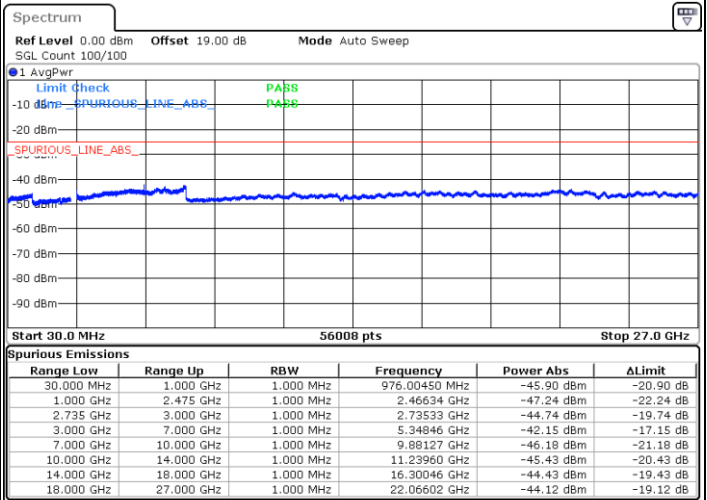

Lowest Channel / 1RB0 and 1RB74

Lowest Channel / 1RB99 and 1RB0

Date: 30.MAY.2022 05:13:48

Date: 30.MAY.2022 05:08:49

Lowest Channel / FullRB

N/A

Date: 30.MAY.2022 05:18:47

LTE Band 41C / 20MHz+15MHz

16QAM

Middle Channel / 1RB0 and 1RB74

Middle Channel / 1RB99 and 1RB0

Date: 30 MAY 2022 05:28:47

Date: 30 MAY 2022 05:33:45

Middle Channel / FullIRB

N/A

Date: 30 MAY 2022 05:23:48

LTE Band 41C / 20MHz+15MHz

16QAM

Highest Channel / 1RB0 and 1RB74

Highest Channel / 1RB99 and 1RB0

Date: 30 MAY 2022 06:07:50

Date: 30 MAY 2022 06:02:51

Highest Channel / FullIRB

N/A

Date: 30 MAY 2022 06:12:48

LTE Band 41C / 20MHz+20MHz

16QAM

Lowest Channel / 1RB0 and 1RB99

Lowest Channel / 1RB99 and 1RB0

Date: 30.MAY.2022 06:46:56

Date: 30.MAY.2022 06:41:58

Lowest Channel / FullIRB