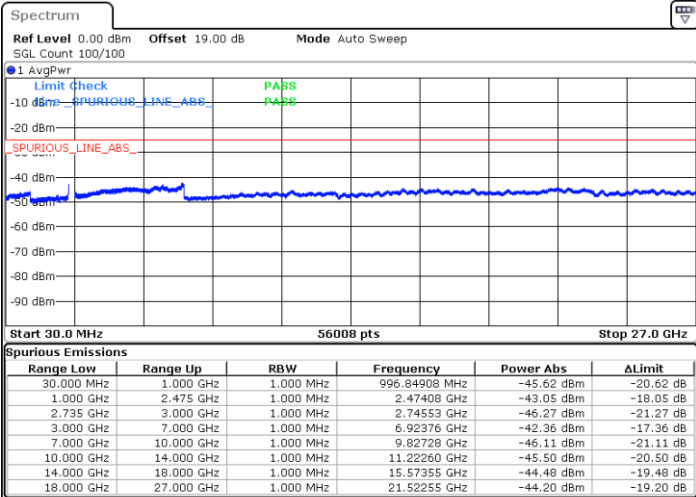

N/A

Date: 30.MAY.2022 02:19:10

LTE Band 41C / 15MHz+15MHz

64QAM

Highest Channel / 1RB0 and 1RB74

Highest Channel / 1RB74 and 1RB0

Date: 30.MAY.2022 02:59:53

Date: 30.MAY.2022 02:58:14

Highest Channel / FullIRB

N/A

Date: 30.MAY.2022 03:08:11

LTE Band 41C / 15MHz+20MHz

64QAM

Lowest Channel / 1RB0 and 1RB99

Lowest Channel / 1RB74 and 1RB0

Date: 30 MAY 2022 03:42:18

Date: 30 MAY 2022 03:34:01

Lowest Channel / FullIRB

N/A

Date: 30 MAY 2022 03:43:58

LTE Band 41C / 15MHz+20MHz

64QAM

Middle Channel / 1RB0 and 1RB9

Middle Channel / 1RB74 and 1RB0