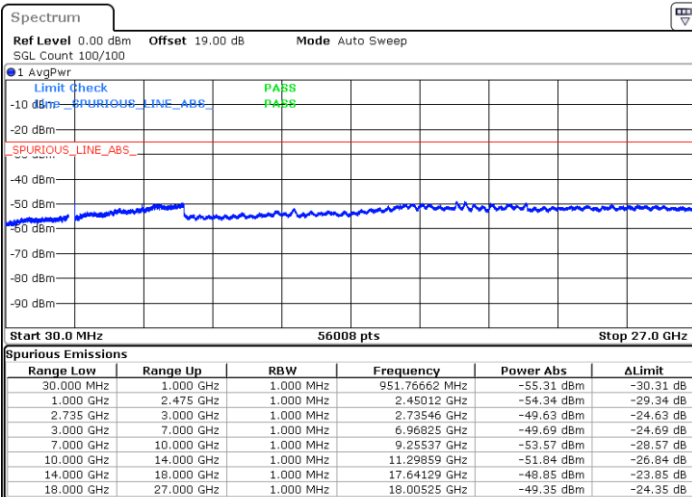

N/A

Date: 1 JUN.2022 02:41:17

LTE Band 41C / 20MHz+5MHz

16QAM

Highest Channel / 1RB0 and 1RB24

Highest Channel / 1RB99 and 1RB0

Date: 1 JUN.2022 03:13:34

Date: 1 JUN.2022 03:08:59

Highest Channel / FullIRB

N/A

Date: 1 JUN.2022 03:18:09

LTE Band 41C / 20MHz+10MHz

16QAM

Lowest Channel / 1RB0 and 1RB49

Lowest Channel / 1RB99 and 1RB0

Date: 30.MAY.2022 00:34:15