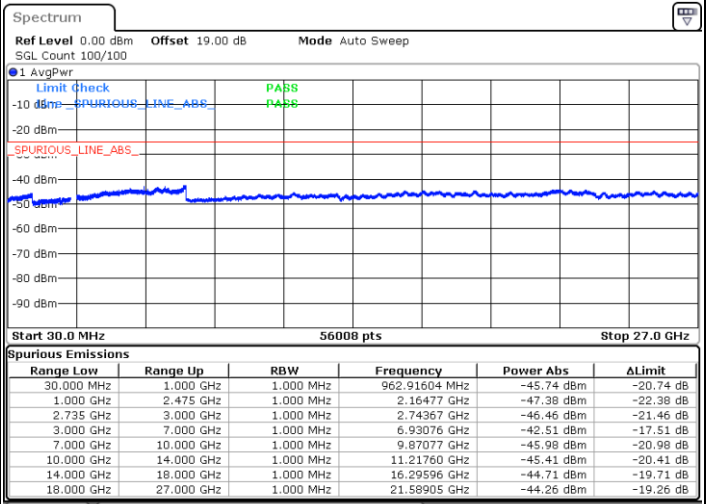

Lowest Channel / FullRB

N/A

Date: 29 MAY 2022 23:04:26

LTE Band 41C / 10MHz+20MHz

64QAM

Middle Channel / 1RB0 and 1RB99

Middle Channel / 1RB49 and 1RB0

Date: 29 MAY 2022 23:14:26

Date: 29 MAY 2022 23:22:43

Middle Channel / FullIRB

N/A

Date: 29 MAY 2022 23:12:46

LTE Band 41C / 10MHz+20MHz

64QAM

Highest Channel / 1RB0 and 1RB99

Highest Channel / 1RB49 and 1RB0

Date: 29.MAY.2022 23:53:29

Date: 29.MAY.2022 23:51:49

Highest Channel / FullIRB

N/A

Date: 30.MAY.2022 00:01:46

LTE Band 41C / 15MHz+10MHz

64QAM

Lowest Channel / 1RB0 and 1RB49

Lowest Channel / 1RB74 and 1RB0

Date: 29 MAY 2022 21:29:33

Date: 29 MAY 2022 21:21:16

Lowest Channel / FullIRB

N/A

Date: 29 MAY 2022 21:31:13

LTE Band 41C / 15MHz+10MHz

64QAM