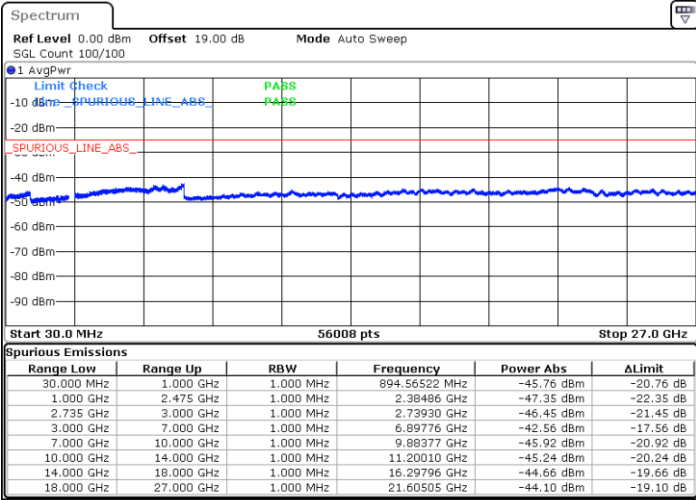

Lowest Channel / 1RB74 and 1RB0

Date: 29 MAY 2022 21:29:33

Date: 29 MAY 2022 21:21:16

Lowest Channel / FullIRB

N/A

Date: 29 MAY 2022 21:31:13

LTE Band 41C / 15MHz+10MHz

64QAM

Middle Channel / 1RB0 and 1RB49

Middle Channel / 1RB74 and 1RB0

Date: 29 MAY 2022 21:41:13

Date: 29 MAY 2022 21:49:31

Middle Channel / FullIRB

N/A

Date: 29 MAY 2022 21:39:34

LTE Band 41C / 15MHz+10MHz

64QAM

Highest Channel / 1RB0 and 1RB49

Highest Channel / 1RB74 and 1RB0

Date: 29 MAY 2022 22:20:17

Date: 29 MAY 2022 22:18:37

Highest Channel / FullIRB

N/A

Date: 29 MAY 2022 22:28:34