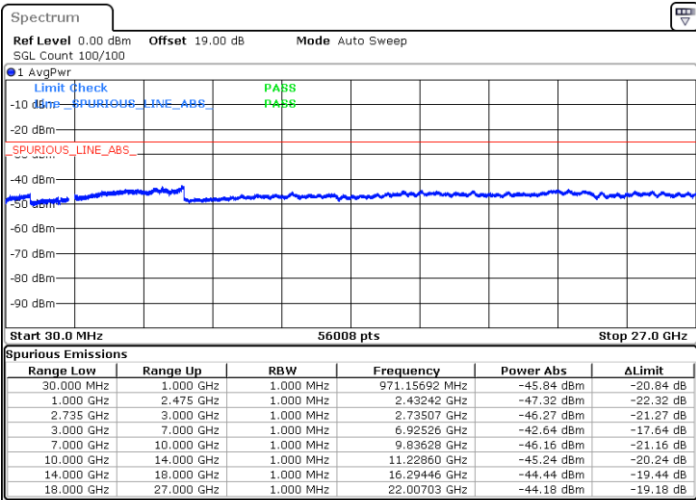

LTE Band 41C / 20MHz+15MHz

16QAM

Middle Channel / 1RB0 and 1RB74

Middle Channel / 1RB99 and 1RB0

Date: 30 MAY 2022 05:28:47

Date: 30 MAY 2022 05:33:45