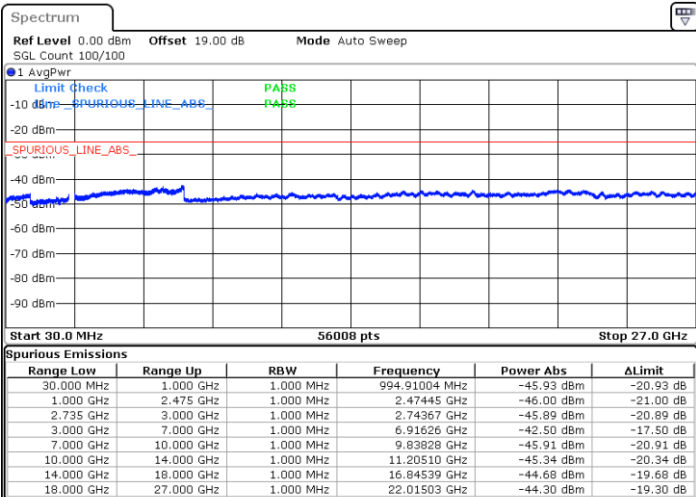

Date: 29.MAY.2022 23:53:29

Date: 29.MAY.2022 23:51:49

Highest Channel / FullIRB

N/A

Date: 30.MAY.2022 00:01:46

LTE Band 41C / 15MHz+10MHz

64QAM

Lowest Channel / 1RB0 and 1RB49

Lowest Channel / 1RB74 and 1RB0

Date: 29 MAY 2022 21:29:33

Date: 29 MAY 2022 21:21:16

Lowest Channel / FullIRB

N/A

Date: 29 MAY 2022 21:31:13

LTE Band 41C / 15MHz+10MHz

64QAM

Middle Channel / 1RB0 and 1RB49

Middle Channel / 1RB74 and 1RB0

Date: 29 MAY 2022 21:41:13

Date: 29 MAY 2022 21:49:31

Middle Channel / FullIRB

N/A

Date: 29 MAY 2022 21:39:34

LTE Band 41C / 15MHz+10MHz