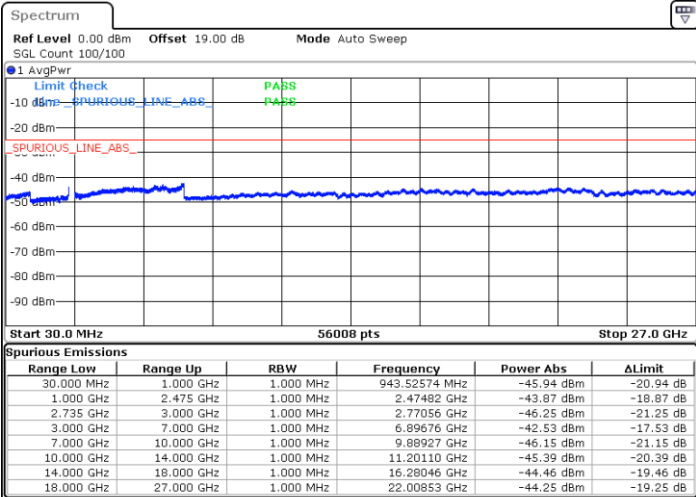

Date: 30.MAY.2022 16:15:25

LTE Band 41C / 10MHz+15MHz

64QAM

Highest Channel / 1RB0 and 1RB74

Highest Channel / 1RB49 and 1RB0

Date: 30 MAY 2022 16:32:26

Date: 30 MAY 2022 16:30:43

Highest Channel / FullIRB

N/A

Date: 30 MAY 2022 16:40:54

LTE Band 41C / 10MHz+20MHz

64QAM

Lowest Channel / 1RB0 and 1RB99

Lowest Channel / 1RB49 and 1RB0

Date: 29 MAY 2022 23:02:46

Date: 29 MAY 2022 22:54:29

Lowest Channel / FullRB

N/A

Date: 29 MAY 2022 23:04:26

LTE Band 41C / 10MHz+20MHz

64QAM

Middle Channel / 1RB0 and 1RB99

Middle Channel / 1RB49 and 1RB0

Date: 29 MAY 2022 23:14:26

Date: 29 MAY 2022 23:22:43

Middle Channel / FullIRB

N/A

Date: 29 MAY 2022 23:12:46

LTE Band 41C / 10MHz+20MHz

64QAM

Highest Channel / 1RB0 and 1RB99

Highest Channel / 1RB49 and 1RB0