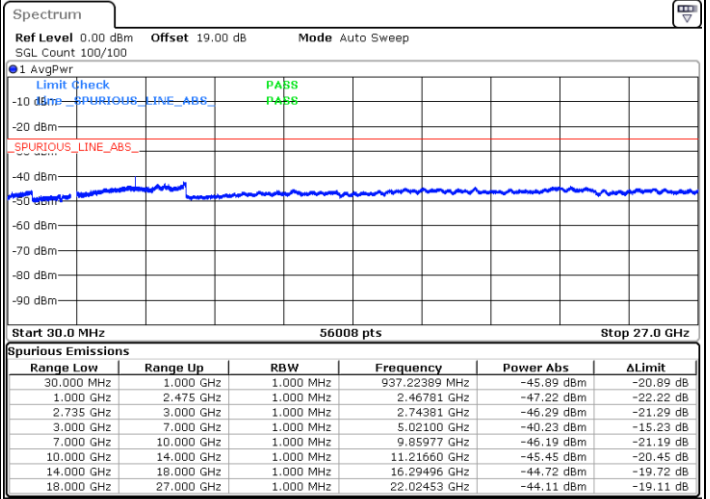

N/A

Date: 30.MAY.2022 02:19:10

LTE Band 41C / 15MHz+15MHz

64QAM

Highest Channel / 1RB0 and 1RB74

Highest Channel / 1RB74 and 1RB0

Date: 30.MAY.2022 02:59:53

Date: 30.MAY.2022 02:58:14

Highest Channel / FullIRB

N/A

Date: 30.MAY.2022 03:08:11

LTE Band 41C / 15MHz+20MHz

64QAM

Lowest Channel / 1RB0 and 1RB99

Lowest Channel / 1RB74 and 1RB0

Date: 30 MAY 2022 03:42:18

Date: 30 MAY 2022 03:34:01

Lowest Channel / FullIRB

N/A

Date: 30 MAY 2022 03:43:58

LTE Band 41C / 15MHz+20MHz

64QAM

Middle Channel / 1RB0 and 1RB9

Middle Channel / 1RB74 and 1RB0