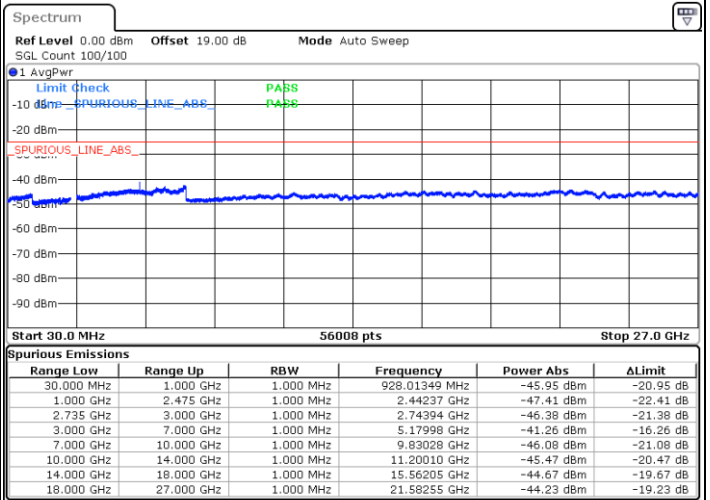

Date: 30 MAY 2022 04:02:16