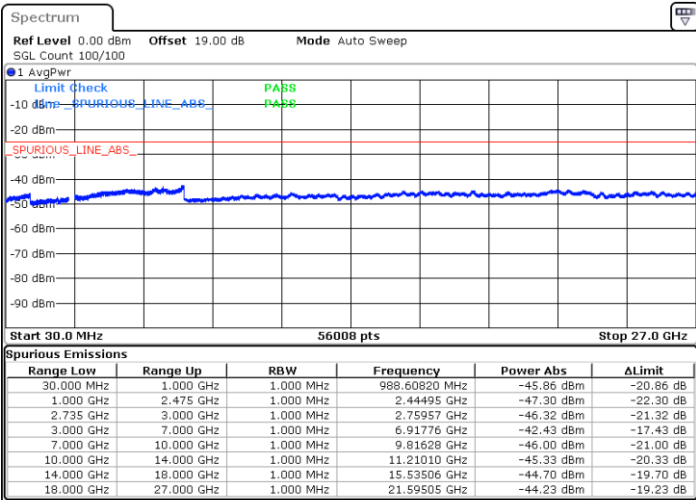

Highest Channel / FullIRB

N/A

Date: 30.MAY.2022 03:08:11

LTE Band 41C / 15MHz+20MHz

64QAM

Lowest Channel / 1RB0 and 1RB99

Lowest Channel / 1RB74 and 1RB0

Date: 30 MAY 2022 03:42:18

Date: 30 MAY 2022 03:34:01

Lowest Channel / FullIRB

N/A

Date: 30 MAY 2022 03:43:58

LTE Band 41C / 15MHz+20MHz

64QAM

Middle Channel / 1RB0 and 1RB9

Middle Channel / 1RB74 and 1RB0