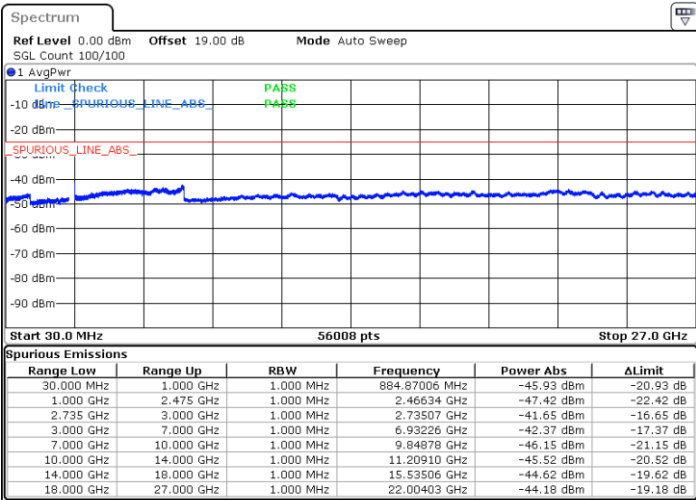

Date: 30 MAY 2022 19:27:10

Date: 30 MAY 2022 19:19:30

Lowest Channel / FullRB

N/A

Date: 30 MAY 2022 19:28:42

LTE Band 41C / 5MHz+20MHz

64QAM

Middle Channel / 1RB0 and 1RB9

Middle Channel / 1RB24 and 1RB0

Date: 30 MAY 2022 19:37:57

Date: 30 MAY 2022 19:45:37

Middle Channel / FullIRB

N/A

Date: 30 MAY 2022 19:36:25

LTE Band 41C / 5MHz+20MHz

64QAM

Highest Channel / 1RB0 and 1RB99

Highest Channel / 1RB24 and 1RB0

Date: 30.MAY.2022 19:51:48

Date: 30.MAY.2022 19:50:16

Highest Channel / FullIRB

N/A

Date: 30.MAY.2022 19:59:28

LTE Band 41C / 10MHz+15MHz