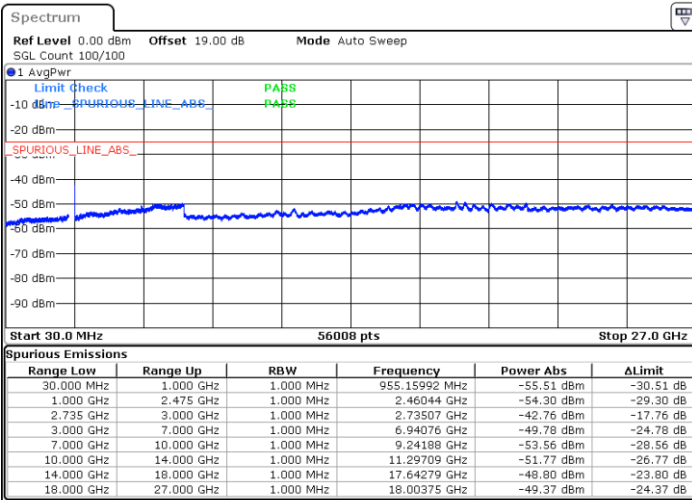

Date: 1 JUN 2022 02:36:39

LTE Band 41C / 20MHz+5MHz

16QAM

Middle Channel / 1RB0 and 1RB24

Middle Channel / 1RB99 and 1RB0

Date: 1 JUN.2022 02:45:51

Date: 1 JUN.2022 02:50:25

Middle Channel / FullRB

N/A

Date: 1 JUN.2022 02:41:17

LTE Band 41C / 20MHz+5MHz

16QAM

Highest Channel / 1RB0 and 1RB24

Highest Channel / 1RB99 and 1RB0

Date: 1 JUN.2022 03:13:34

Date: 1 JUN.2022 03:08:59

Highest Channel / FullIRB

N/A

Date: 1 JUN.2022 03:18:09

LTE Band 41C / 20MHz+10MHz

16QAM

Lowest Channel / 1RB0 and 1RB49

Lowest Channel / 1RB99 and 1RB0

Date: 30.MAY.2022 00:34:15

Date: 30.MAY.2022 00:29:16

Lowest Channel / FullIRB

N/A

Date: 30.MAY.2022 00:39:13

LTE Band 41C / 20MHz+10MHz

16QAM

Middle Channel / 1RB0 and 1RB49

Middle Channel / 1RB99 and 1RB0