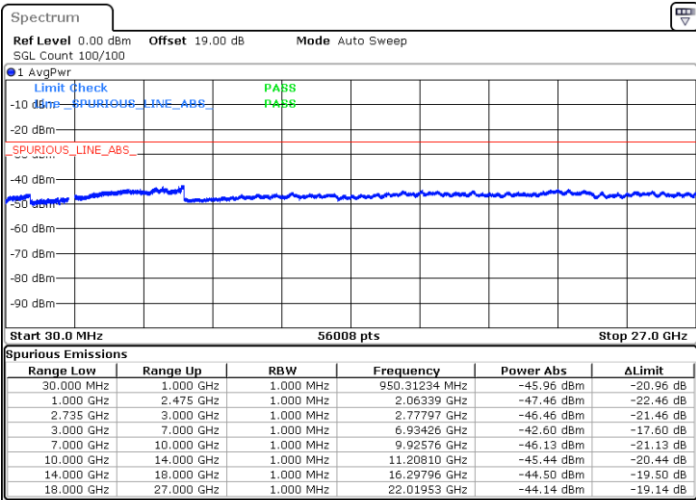

Date: 30 MAY 2022 02:10:48

LTE Band 41C / 15MHz+15MHz

64QAM

Middle Channel / 1RB0 and 1RB74

Middle Channel / 1RB74 and 1RB0

Date: 30.MAY.2022 02:20:49

Date: 30.MAY.2022 02:29:07

Middle Channel / FullIRB

N/A

Date: 30.MAY.2022 02:19:10

LTE Band 41C / 15MHz+15MHz

64QAM

Highest Channel / 1RB0 and 1RB74

Highest Channel / 1RB74 and 1RB0

Date: 30.MAY.2022 02:59:53

Date: 30.MAY.2022 02:58:14

Highest Channel / FullIRB

N/A

Date: 30.MAY.2022 03:08:11

LTE Band 41C / 15MHz+20MHz

64QAM

Lowest Channel / 1RB0 and 1RB99

Lowest Channel / 1RB74 and 1RB0

Date: 30 MAY 2022 03:42:18