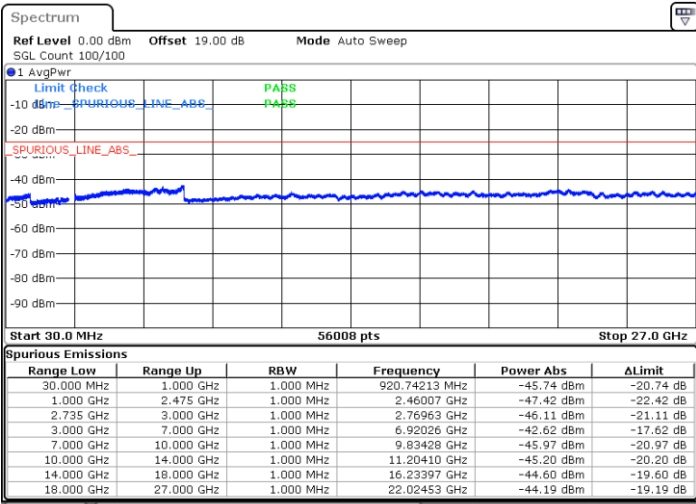

Lowest Channel / FullRB

N/A

Date: 29 MAY 2022 23:04:26

LTE Band 41C / 10MHz+20MHz

64QAM

Middle Channel / 1RB0 and 1RB99

Middle Channel / 1RB49 and 1RB0

Date: 29 MAY 2022 23:14:26

Date: 29 MAY 2022 23:22:43

Middle Channel / FullIRB

N/A

Date: 29 MAY 2022 23:12:46

LTE Band 41C / 10MHz+20MHz

64QAM

Highest Channel / 1RB0 and 1RB99

Highest Channel / 1RB49 and 1RB0

Date: 29.MAY.2022 23:53:29

Date: 29.MAY.2022 23:51:49

Highest Channel / FullIRB

N/A

Date: 30.MAY.2022 00:01:46

LTE Band 41C / 15MHz+10MHz

64QAM

Lowest Channel / 1RB0 and 1RB49

Lowest Channel / 1RB74 and 1RB0

Date: 29 MAY 2022 21:29:33

Date: 29 MAY 2022 21:21:16

Lowest Channel / FullIRB

N/A

Date: 29 MAY 2022 21:31:13

LTE Band 41C / 15MHz+10MHz

64QAM