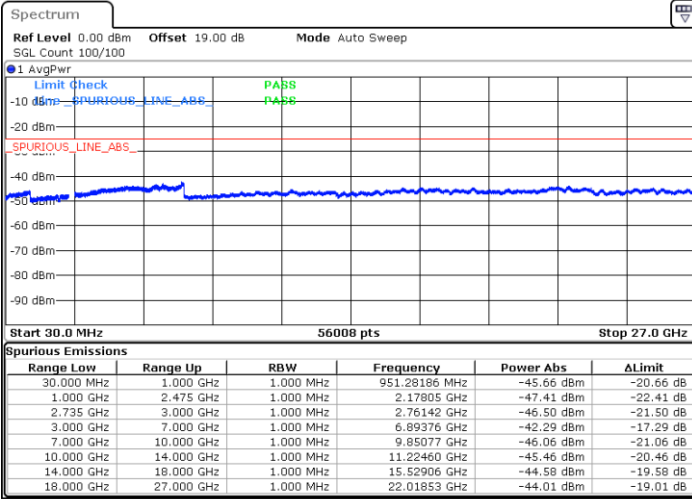

Date: 30 MAY 2022 06:12:48

LTE Band 41C / 20MHz+20MHz

16QAM

Lowest Channel / 1RB0 and 1RB99

Lowest Channel / 1RB99 and 1RB0

Date: 30.MAY.2022 06:46:56

Date: 30.MAY.2022 06:41:58

Lowest Channel / FullIRB

N/A

Date: 30.MAY.2022 06:51:54

LTE Band 41C / 20MHz+20MHz

16QAM

MiddleChannel / 1RB0 and 1RB99

Middle Channel / 1RB99 and 1RB0

Date: 30.MAY.2022 07:01:54

Date: 30.MAY.2022 07:06:52

Middle Channel / FullIRB

N/A

Date: 30.MAY.2022 06:56:56

LTE Band 41C / 20MHz+20MHz

16QAM

Highest Channel / 1RB0 and 1RB99

Highest Channel / 1RB99 and 1RB0

Date: 30 MAY 2022 07:40:57

Date: 30 MAY 2022 07:35:59

Highest Channel / FullIRB

N/A

Date: 30 MAY 2022 07:45:56

LTE Band 41C / 5MHz+20MHz

64QAM

Lowest Channel / 1RB0 and 1RB99

Lowest Channel / 1RB24 and 1RB0