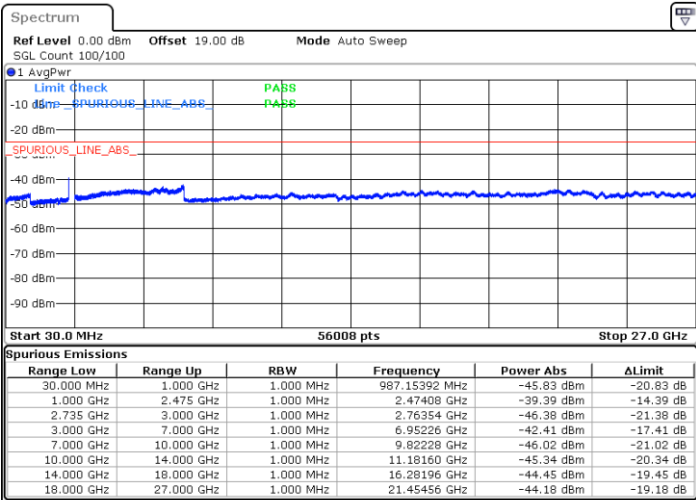

Date: 29 MAY 2022 23:22:43

Middle Channel / FullIRB

N/A

Date: 29 MAY 2022 23:12:46

LTE Band 41C / 10MHz+20MHz

64QAM

Highest Channel / 1RB0 and 1RB99

Highest Channel / 1RB49 and 1RB0

Date: 29.MAY.2022 23:53:29

Date: 29.MAY.2022 23:51:49

Highest Channel / FullIRB

N/A

Date: 30.MAY.2022 00:01:46

LTE Band 41C / 15MHz+10MHz

64QAM

Lowest Channel / 1RB0 and 1RB49

Lowest Channel / 1RB74 and 1RB0

Date: 29 MAY 2022 21:29:33

Date: 29 MAY 2022 21:21:16

Lowest Channel / FullIRB

N/A

Date: 29 MAY 2022 21:31:13

LTE Band 41C / 15MHz+10MHz

64QAM