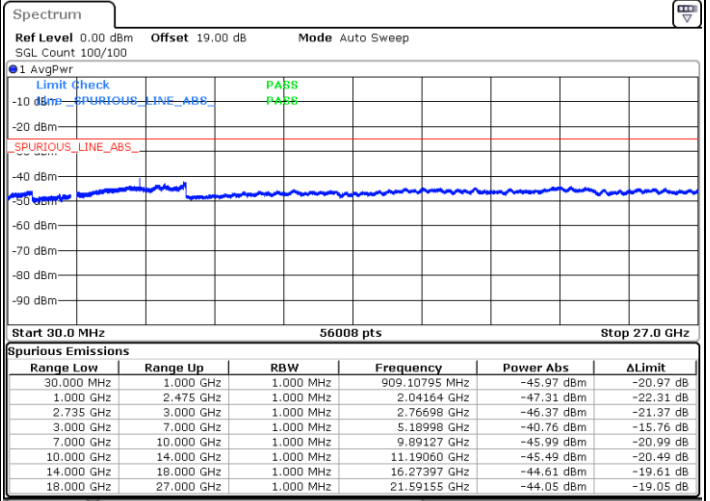

Date: 29 MAY 2022 23:22:43

Middle Channel / FullIRB

N/A

Date: 29 MAY 2022 23:12:46

LTE Band 41C / 10MHz+20MHz

64QAM

Highest Channel / 1RB0 and 1RB99

Highest Channel / 1RB49 and 1RB0

Date: 29.MAY.2022 23:53:29

Date: 29.MAY.2022 23:51:49

Highest Channel / FullIRB

N/A

Date: 30.MAY.2022 00:01:46

LTE Band 41C / 15MHz+10MHz

64QAM

Lowest Channel / 1RB0 and 1RB49

Lowest Channel / 1RB74 and 1RB0

Date: 29 MAY 2022 21:29:33

Date: 29 MAY 2022 21:21:16

Lowest Channel / FullIRB

N/A

Date: 29 MAY 2022 21:31:13

LTE Band 41C / 15MHz+10MHz

64QAM

Middle Channel / 1RB0 and 1RB49

Middle Channel / 1RB74 and 1RB0

Date: 29 MAY 2022 21:41:13

Date: 29 MAY 2022 21:49:31

Middle Channel / FullIRB

N/A

Date: 29 MAY 2022 21:39:34

LTE Band 41C / 15MHz+10MHz