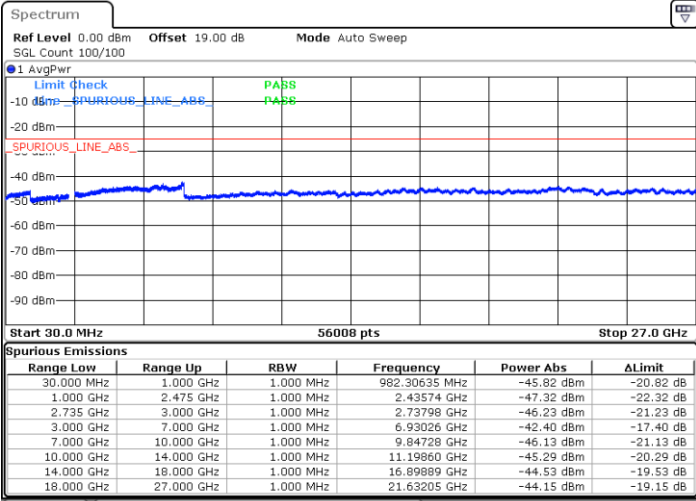

LTE Band 41C / 15MHz+15MHz

64QAM

Lowest Channel / 1RB0 and 1RB74

Lowest Channel / 1RB74 and 1RB0

Date: 30 MAY 2022 02:09:08

Date: 30 MAY 2022 02:00:51

Lowest Channel / FullIRB

N/A

Date: 30 MAY 2022 02:10:48

LTE Band 41C / 15MHz+15MHz

64QAM

Middle Channel / 1RB0 and 1RB74

Middle Channel / 1RB74 and 1RB0

Date: 30.MAY.2022 02:20:49

Date: 30.MAY.2022 02:29:07

Middle Channel / FullIRB

N/A

Date: 30.MAY.2022 02:19:10

LTE Band 41C / 15MHz+15MHz

64QAM

Highest Channel / 1RB0 and 1RB74

Highest Channel / 1RB74 and 1RB0

Date: 30.MAY.2022 02:59:53

Date: 30.MAY.2022 02:58:14

Highest Channel / FullIRB

N/A

Date: 30.MAY.2022 03:08:11

LTE Band 41C / 15MHz+20MHz

64QAM

Lowest Channel / 1RB0 and 1RB99

Lowest Channel / 1RB74 and 1RB0

Date: 30 MAY 2022 03:42:18