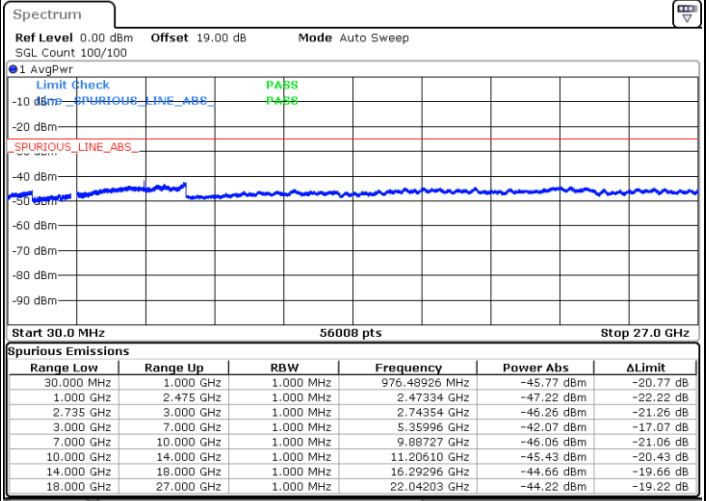

Date: 29.MAY.2022 23:53:29

Date: 29.MAY.2022 23:51:49

Highest Channel / FullIRB

N/A

Date: 30.MAY.2022 00:01:46

LTE Band 41C / 15MHz+10MHz

64QAM

Lowest Channel / 1RB0 and 1RB49

Lowest Channel / 1RB74 and 1RB0

Date: 29 MAY 2022 21:29:33

Date: 29 MAY 2022 21:21:16

Lowest Channel / FullIRB

N/A

Date: 29 MAY 2022 21:31:13

LTE Band 41C / 15MHz+10MHz

64QAM

Middle Channel / 1RB0 and 1RB49

Middle Channel / 1RB74 and 1RB0

Date: 29 MAY 2022 21:41:13

Date: 29 MAY 2022 21:49:31

Middle Channel / FullIRB

N/A

Date: 29 MAY 2022 21:39:34

LTE Band 41C / 15MHz+10MHz

64QAM

Highest Channel / 1RB0 and 1RB49

Highest Channel / 1RB74 and 1RB0

Date: 29 MAY 2022 22:20:17

Date: 29 MAY 2022 22:18:37

Highest Channel / FullIRB

N/A

Date: 29 MAY 2022 22:28:34