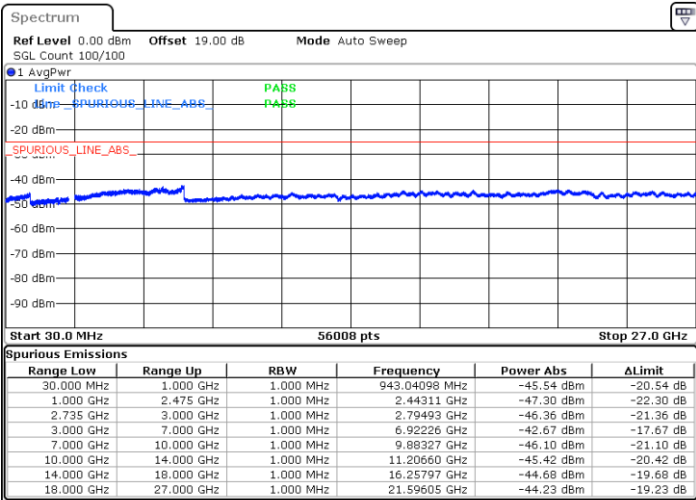

Highest Channel / FullIRB

N/A

Date: 1 JUN.2022 03:18:09

LTE Band 41C / 20MHz+10MHz

16QAM

Lowest Channel / 1RB0 and 1RB49

Lowest Channel / 1RB99 and 1RB0

Date: 30.MAY.2022 00:34:15

Date: 30.MAY.2022 00:29:16

Lowest Channel / FullIRB

N/A

Date: 30.MAY.2022 00:39:13

LTE Band 41C / 20MHz+10MHz

16QAM

Middle Channel / 1RB0 and 1RB49

Middle Channel / 1RB99 and 1RB0

Date: 30 MAY 2022 00:49:15

Date: 30 MAY 2022 00:54:13

Middle Channel / FullRB

N/A

Date: 30 MAY 2022 00:44:16

LTE Band 41C / 20MHz+10MHz

16QAM

Highest Channel / 1RB0 and 1RB49

Highest Channel / 1RB99 and 1RB0

Date: 30.MAY.2022 01:28:18

Date: 30.MAY.2022 01:23:19

Highest Channel / FullIRB

N/A

Date: 30.MAY.2022 01:33:16

LTE Band 41C / 20MHz+15MHz

16QAM