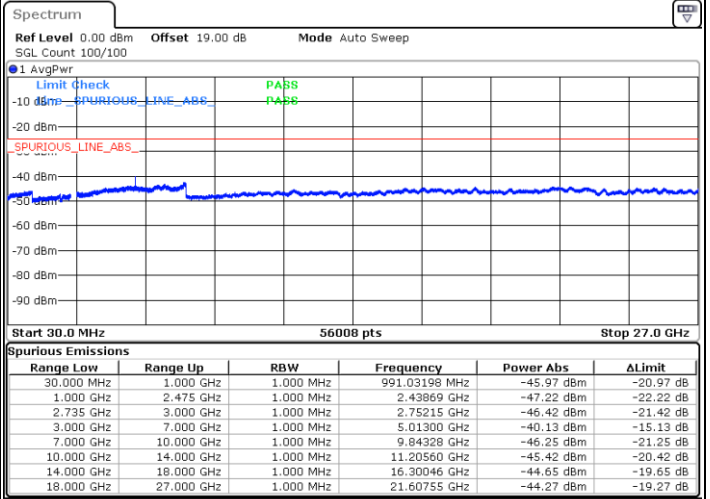

Date: 30.MAY.2022 16:15:25

LTE Band 41C / 10MHz+15MHz

64QAM

Highest Channel / 1RB0 and 1RB74

Highest Channel / 1RB49 and 1RB0

Date: 30 MAY 2022 16:32:26

Date: 30 MAY 2022 16:30:43

Highest Channel / FullIRB

N/A

Date: 30 MAY 2022 16:40:54

LTE Band 41C / 10MHz+20MHz

64QAM

Lowest Channel / 1RB0 and 1RB99

Lowest Channel / 1RB49 and 1RB0

Date: 29 MAY 2022 23:02:46

Date: 29 MAY 2022 22:54:29

Lowest Channel / FullRB

N/A

Date: 29 MAY 2022 23:04:26

LTE Band 41C / 10MHz+20MHz

64QAM

Middle Channel / 1RB0 and 1RB99

Middle Channel / 1RB49 and 1RB0

Date: 29 MAY 2022 23:14:26