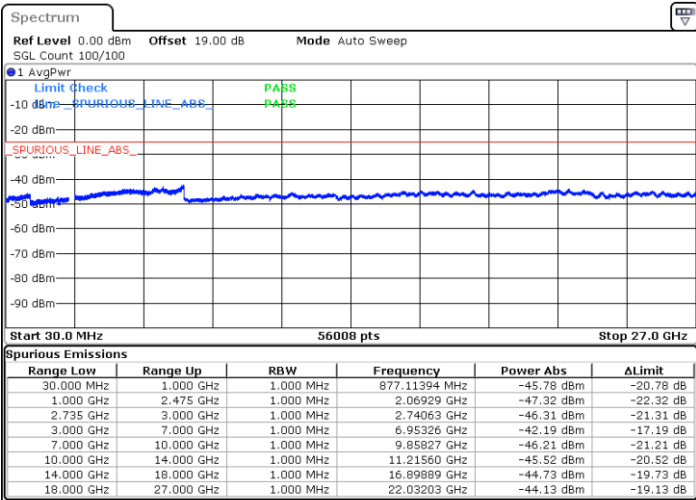

Lowest Channel / 1RB0 and 1RB74

Lowest Channel / 1RB99 and 1RB0

Date: 30.MAY.2022 05:13:48

Date: 30.MAY.2022 05:08:49

Lowest Channel / FullRB

N/A

Date: 30.MAY.2022 05:18:47

LTE Band 41C / 20MHz+15MHz

16QAM

Middle Channel / 1RB0 and 1RB74

Middle Channel / 1RB99 and 1RB0

Date: 30 MAY 2022 05:28:47

Date: 30 MAY 2022 05:33:45

Middle Channel / FullIRB

N/A

Date: 30 MAY 2022 05:23:48

LTE Band 41C / 20MHz+15MHz

16QAM

Highest Channel / 1RB0 and 1RB74

Highest Channel / 1RB99 and 1RB0

Date: 30 MAY 2022 06:07:50

Date: 30 MAY 2022 06:02:51

Highest Channel / FullIRB

N/A

Date: 30 MAY 2022 06:12:48

LTE Band 41C / 20MHz+20MHz

16QAM

Lowest Channel / 1RB0 and 1RB99

Lowest Channel / 1RB99 and 1RB0

Date: 30.MAY.2022 06:46:56

Date: 30.MAY.2022 06:41:58

Lowest Channel / FullIRB