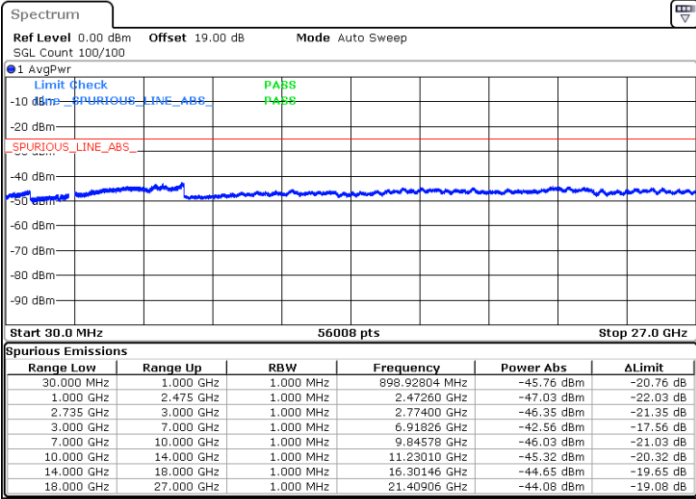

N/A

Date: 30.MAY.2022 02:19:10

LTE Band 41C / 15MHz+15MHz

64QAM

Highest Channel / 1RB0 and 1RB74

Highest Channel / 1RB74 and 1RB0

Date: 30.MAY.2022 02:59:53

Date: 30.MAY.2022 02:58:14

Highest Channel / FullIRB

N/A

Date: 30.MAY.2022 03:08:11

LTE Band 41C / 15MHz+20MHz

64QAM

Lowest Channel / 1RB0 and 1RB99

Lowest Channel / 1RB74 and 1RB0

Date: 30 MAY 2022 03:42:18

Date: 30 MAY 2022 03:34:01

Lowest Channel / FullIRB

N/A

Date: 30 MAY 2022 03:43:58

LTE Band 41C / 15MHz+20MHz

64QAM

Middle Channel / 1RB0 and 1RB9

Middle Channel / 1RB74 and 1RB0