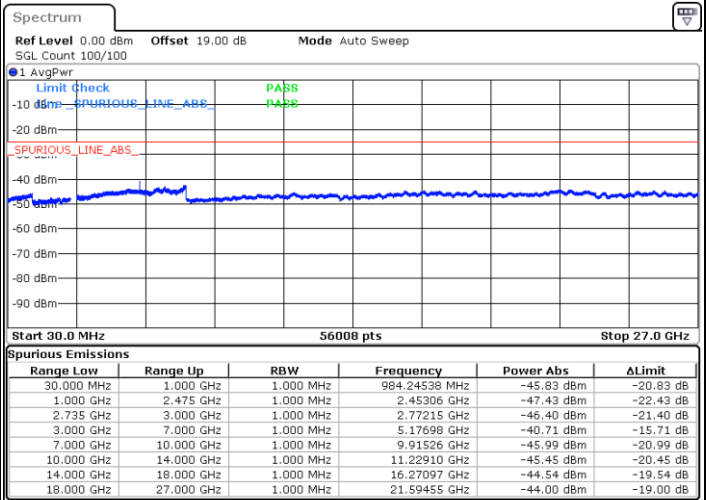

N/A

Date: 30 MAY 2022 16:40:54

LTE Band 41C / 10MHz+20MHz

64QAM

Lowest Channel / 1RB0 and 1RB99

Lowest Channel / 1RB49 and 1RB0

Date: 29 MAY 2022 23:02:46

Date: 29 MAY 2022 22:54:29

Lowest Channel / FullRB

N/A

Date: 29 MAY 2022 23:04:26

LTE Band 41C / 10MHz+20MHz

64QAM

Middle Channel / 1RB0 and 1RB99

Middle Channel / 1RB49 and 1RB0

Date: 29 MAY 2022 23:14:26

Date: 29 MAY 2022 23:22:43

Middle Channel / FullIRB

N/A

Date: 29 MAY 2022 23:12:46

LTE Band 41C / 10MHz+20MHz

64QAM

Highest Channel / 1RB0 and 1RB99

Highest Channel / 1RB49 and 1RB0

Date: 29.MAY.2022 23:53:29

Date: 29.MAY.2022 23:51:49

Highest Channel / FullIRB

N/A

Date: 30.MAY.2022 00:01:46

LTE Band 41C / 15MHz+10MHz

64QAM

Lowest Channel / 1RB0 and 1RB49