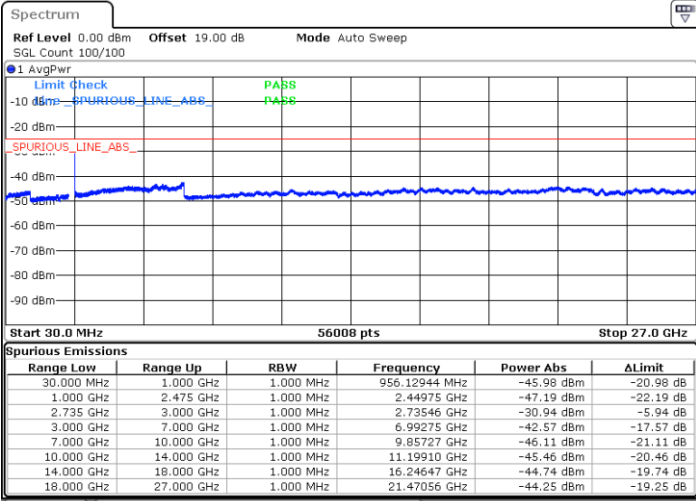

LTE Band 41C / 10MHz+15MHz

64QAM

MiddleChannel / 1RB0 and 1RB74

Middle Channel / 1RB49 and 1RB0

Date: 30.MAY.2022 16:17:07

Date: 30.MAY.2022 16:25:35

Middle Channel / FullIRB

N/A

Date: 30.MAY.2022 16:15:25

LTE Band 41C / 10MHz+15MHz

64QAM

Highest Channel / 1RB0 and 1RB74

Highest Channel / 1RB49 and 1RB0

Date: 30 MAY 2022 16:32:26

Date: 30 MAY 2022 16:30:43

Highest Channel / FullIRB

N/A

Date: 30 MAY 2022 16:40:54

LTE Band 41C / 10MHz+20MHz

64QAM

Lowest Channel / 1RB0 and 1RB99

Lowest Channel / 1RB49 and 1RB0

Date: 29 MAY 2022 23:02:46

Date: 29 MAY 2022 22:54:29