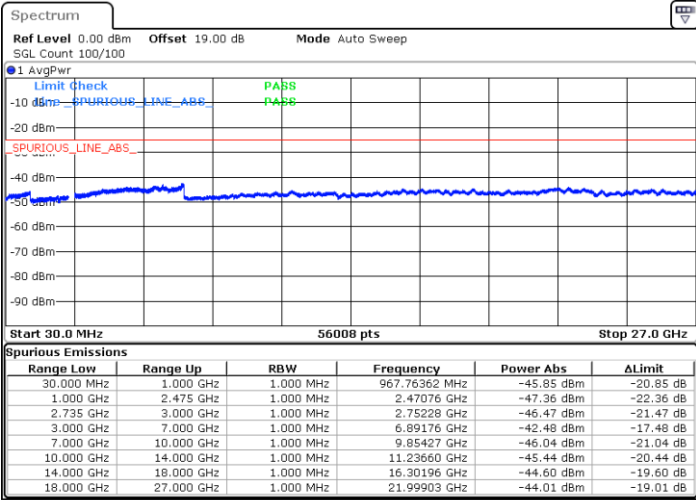

LTE Band 41C / 15MHz+15MHz

64QAM

Lowest Channel / 1RB0 and 1RB74

Lowest Channel / 1RB74 and 1RB0

Date: 30 MAY 2022 02:09:08

Date: 30 MAY 2022 02:00:51

Lowest Channel / FullIRB

N/A

Date: 30 MAY 2022 02:10:48

LTE Band 41C / 15MHz+15MHz

64QAM

Middle Channel / 1RB0 and 1RB74

Middle Channel / 1RB74 and 1RB0

Date: 30.MAY.2022 02:20:49

Date: 30.MAY.2022 02:29:07

Middle Channel / FullIRB

N/A

Date: 30.MAY.2022 02:19:10

LTE Band 41C / 15MHz+15MHz

64QAM

Highest Channel / 1RB0 and 1RB74

Highest Channel / 1RB74 and 1RB0

Date: 30.MAY.2022 02:59:53

Date: 30.MAY.2022 02:58:14

Highest Channel / FullIRB

N/A

Date: 30.MAY.2022 03:08:11

LTE Band 41C / 15MHz+20MHz

64QAM

Lowest Channel / 1RB0 and 1RB99

Lowest Channel / 1RB74 and 1RB0

Date: 30 MAY 2022 03:42:18