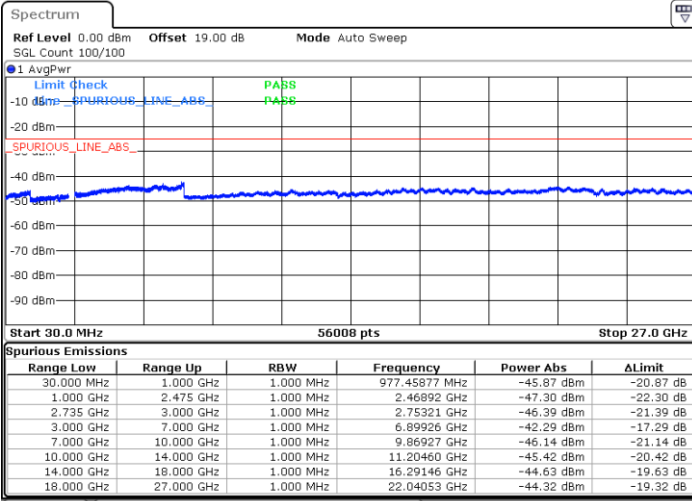

Highest Channel / 1RB0 and 1RB99

Highest Channel / 1RB24 and 1RB0

Date: 30.MAY.2022 19:51:48

Date: 30.MAY.2022 19:50:16

Highest Channel / FullIRB

N/A

Date: 30.MAY.2022 19:59:28

LTE Band 41C / 10MHz+15MHz

64QAM

Lowest Channel / 1RB0 and 1RB74

Lowest Channel / 1RB49 and 1RB0

Date: 30 MAY 2022 16:05:12

Date: 30 MAY 2022 15:56:43

Lowest Channel / FullIRB

N/A

Date: 30 MAY 2022 16:06:54

LTE Band 41C / 10MHz+15MHz

64QAM

MiddleChannel / 1RB0 and 1RB74

Middle Channel / 1RB49 and 1RB0

Date: 30.MAY.2022 16:17:07

Date: 30.MAY.2022 16:25:35

Middle Channel / FullIRB

N/A

Date: 30.MAY.2022 16:15:25

LTE Band 41C / 10MHz+15MHz

64QAM

Highest Channel / 1RB0 and 1RB74

Highest Channel / 1RB49 and 1RB0

Date: 30 MAY 2022 16:32:26

Date: 30 MAY 2022 16:30:43

Highest Channel / FullIRB