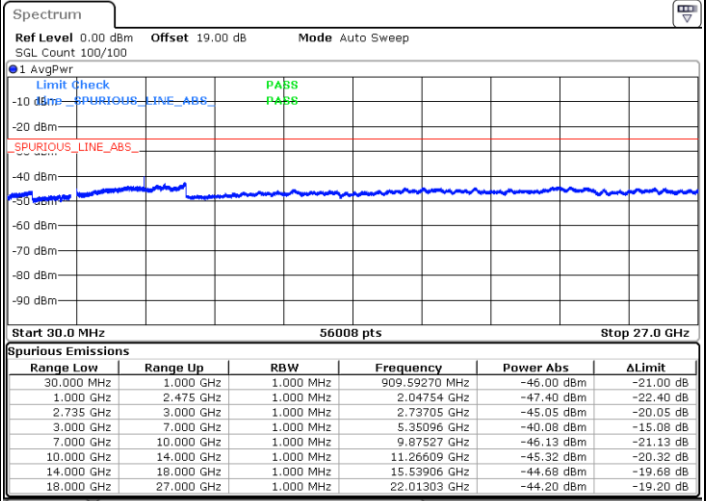

LTE Band 41C / 10MHz+15MHz

64QAM

MiddleChannel / 1RB0 and 1RB74

Middle Channel / 1RB49 and 1RB0

Date: 30.MAY.2022 16:17:07

Date: 30.MAY.2022 16:25:35

Middle Channel / FullIRB

N/A

Date: 30.MAY.2022 16:15:25

LTE Band 41C / 10MHz+15MHz

64QAM

Highest Channel / 1RB0 and 1RB74

Highest Channel / 1RB49 and 1RB0

Date: 30 MAY 2022 16:32:26

Date: 30 MAY 2022 16:30:43

Highest Channel / FullIRB

N/A

Date: 30 MAY 2022 16:40:54

LTE Band 41C / 10MHz+20MHz

64QAM

Lowest Channel / 1RB0 and 1RB99

Lowest Channel / 1RB49 and 1RB0

Date: 29 MAY 2022 23:02:46

Date: 29 MAY 2022 22:54:29

Lowest Channel / FullRB

N/A

Date: 29 MAY 2022 23:04:26

LTE Band 41C / 10MHz+20MHz

64QAM

Middle Channel / 1RB0 and 1RB99

Middle Channel / 1RB49 and 1RB0

Date: 29 MAY 2022 23:14:26