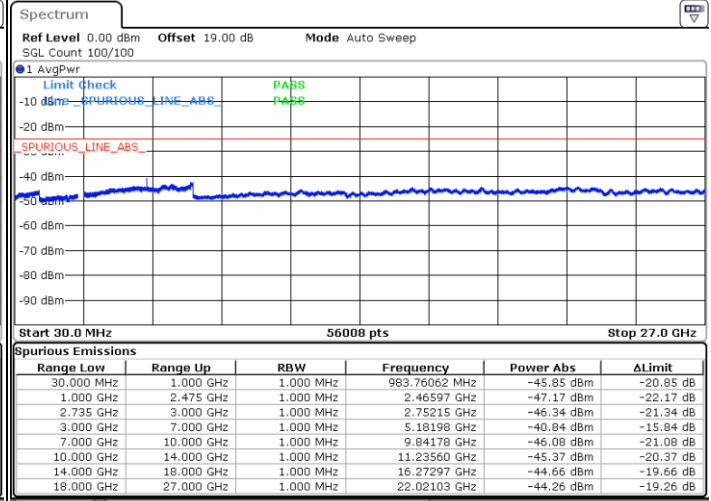

Highest Channel / 1RB0 and 1RB99

Highest Channel / 1RB24 and 1RB0

Date: 30.MAY.2022 19:51:48

Date: 30.MAY.2022 19:50:16

Highest Channel / FullIRB

N/A

Date: 30.MAY.2022 19:59:28

LTE Band 41C / 10MHz+15MHz

64QAM

Lowest Channel / 1RB0 and 1RB74

Lowest Channel / 1RB49 and 1RB0

Date: 30 MAY 2022 16:05:12

Date: 30 MAY 2022 15:56:43

Lowest Channel / FullIRB

N/A

Date: 30 MAY 2022 16:06:54

LTE Band 41C / 10MHz+15MHz

64QAM

MiddleChannel / 1RB0 and 1RB74

Middle Channel / 1RB49 and 1RB0

Date: 30.MAY.2022 16:17:07

Date: 30.MAY.2022 16:25:35

Middle Channel / FullIRB

N/A

Date: 30.MAY.2022 16:15:25

LTE Band 41C / 10MHz+15MHz

64QAM

Highest Channel / 1RB0 and 1RB74

Highest Channel / 1RB49 and 1RB0

Date: 30 MAY 2022 16:32:26

Date: 30 MAY 2022 16:30:43

Highest Channel / FullIRB