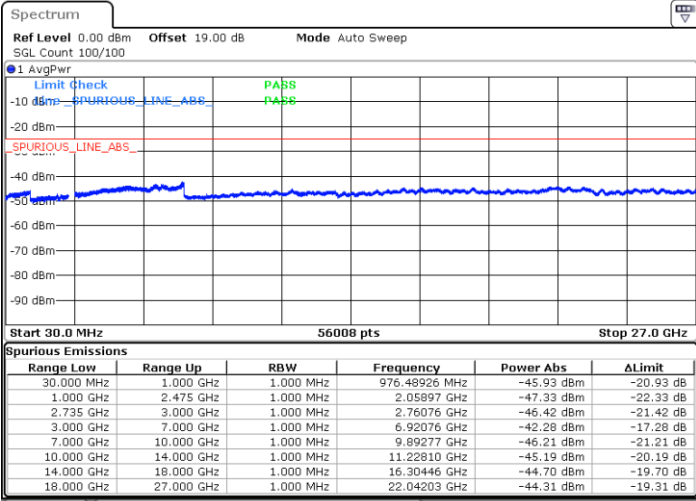

Date: 30 MAY 2022 07:35:59

Highest Channel / FullIRB

N/A

Date: 30 MAY 2022 07:45:56

LTE Band 41C / 5MHz+20MHz

64QAM

Lowest Channel / 1RB0 and 1RB99

Lowest Channel / 1RB24 and 1RB0

Date: 30 MAY 2022 19:27:10

Date: 30 MAY 2022 19:19:30

Lowest Channel / FullRB

N/A

Date: 30 MAY 2022 19:28:42

LTE Band 41C / 5MHz+20MHz

64QAM

Middle Channel / 1RB0 and 1RB9

Middle Channel / 1RB24 and 1RB0

Date: 30 MAY 2022 19:37:57

Date: 30 MAY 2022 19:45:37

Middle Channel / FullIRB

N/A

Date: 30 MAY 2022 19:36:25

LTE Band 41C / 5MHz+20MHz

64QAM

Highest Channel / 1RB0 and 1RB99

Highest Channel / 1RB24 and 1RB0

Date: 30.MAY.2022 19:51:48

Date: 30.MAY.2022 19:50:16

Highest Channel / FullIRB

N/A

Date: 30.MAY.2022 19:59:28

LTE Band 41C / 10MHz+15MHz