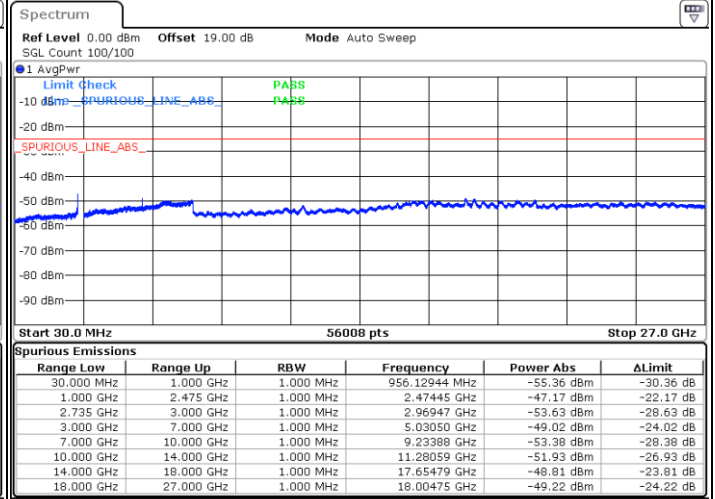

LTE Band 41C / 20MHz+5MHz

16QAM

Lowest Channel / 1RB0 and 1RB24

Lowest Channel / 1RB99 and 1RB0

Date: 1 JUN 2022 02:32:04

Date: 1 JUN 2022 02:27:30

Lowest Channel / FullRB

N/A

Date: 1 JUN 2022 02:36:39

LTE Band 41C / 20MHz+5MHz

16QAM

Middle Channel / 1RB0 and 1RB24

Middle Channel / 1RB99 and 1RB0

Date: 1 JUN.2022 02:45:51

Date: 1 JUN.2022 02:50:25

Middle Channel / FullRB