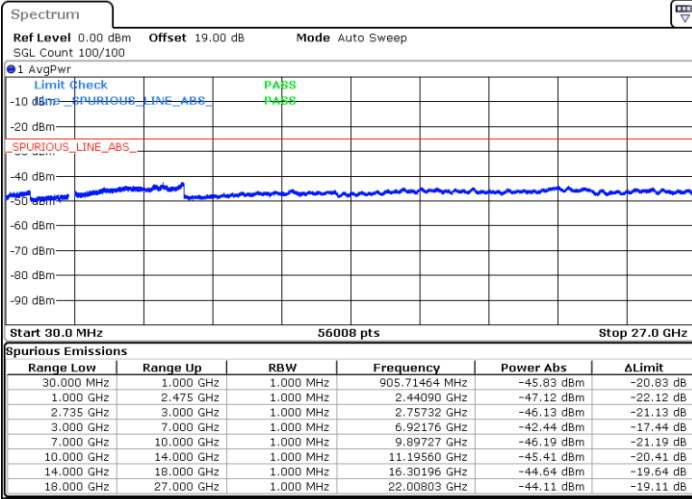

Date: 30 MAY 2022 00:49:15

Date: 30 MAY 2022 00:54:13

Middle Channel / FullRB

N/A

Date: 30 MAY 2022 00:44:16

LTE Band 41C / 20MHz+10MHz

16QAM

Highest Channel / 1RB0 and 1RB49

Highest Channel / 1RB99 and 1RB0

Date: 30.MAY.2022 01:28:18

Date: 30.MAY.2022 01:23:19

Highest Channel / FullIRB

N/A

Date: 30.MAY.2022 01:33:16

LTE Band 41C / 20MHz+15MHz

16QAM

Lowest Channel / 1RB0 and 1RB74

Lowest Channel / 1RB99 and 1RB0

Date: 30.MAY.2022 05:13:48

Date: 30.MAY.2022 05:08:49

Lowest Channel / FullRB

N/A

Date: 30.MAY.2022 05:18:47

LTE Band 41C / 20MHz+15MHz