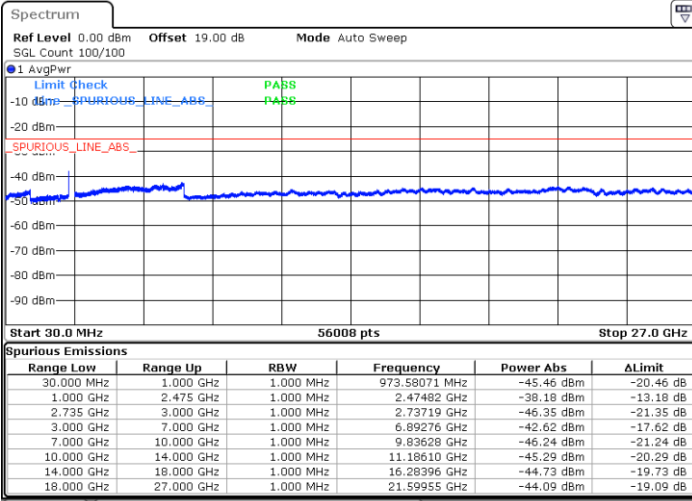

Middle Channel / FullIRB

N/A

Date: 30.MAY.2022 06:56:56

LTE Band 41C / 20MHz+20MHz

16QAM

Highest Channel / 1RB0 and 1RB99

Highest Channel / 1RB99 and 1RB0

Date: 30 MAY 2022 07:40:57

Date: 30 MAY 2022 07:35:59

Highest Channel / FullIRB

N/A

Date: 30 MAY 2022 07:45:56

LTE Band 41C / 5MHz+20MHz

64QAM

Lowest Channel / 1RB0 and 1RB99

Lowest Channel / 1RB24 and 1RB0

Date: 30 MAY 2022 19:27:10

Date: 30 MAY 2022 19:19:30

Lowest Channel / FullRB

N/A

Date: 30 MAY 2022 19:28:42

LTE Band 41C / 5MHz+20MHz

64QAM

Middle Channel / 1RB0 and 1RB9