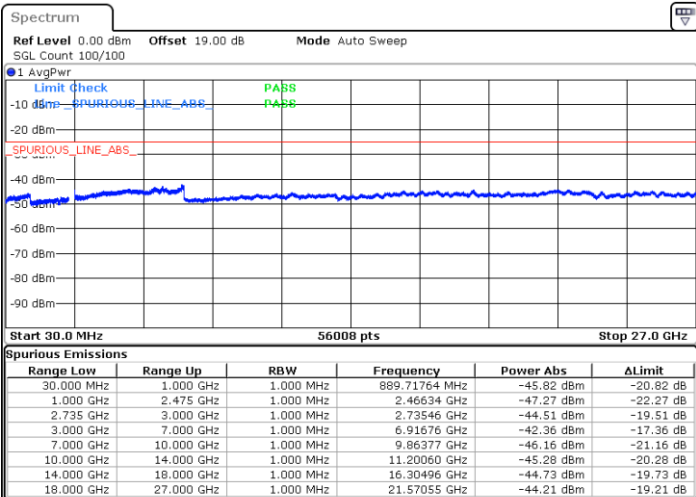

LTE Band 41C / 20MHz+15MHz

16QAM

Highest Channel / 1RB0 and 1RB74

Highest Channel / 1RB99 and 1RB0

Date: 30 MAY 2022 06:07:50

Date: 30 MAY 2022 06:02:51

Highest Channel / FullIRB

N/A

Date: 30 MAY 2022 06:12:48

LTE Band 41C / 20MHz+20MHz

16QAM

Lowest Channel / 1RB0 and 1RB99

Lowest Channel / 1RB99 and 1RB0

Date: 30.MAY.2022 06:46:56

Date: 30.MAY.2022 06:41:58

Lowest Channel / FullIRB