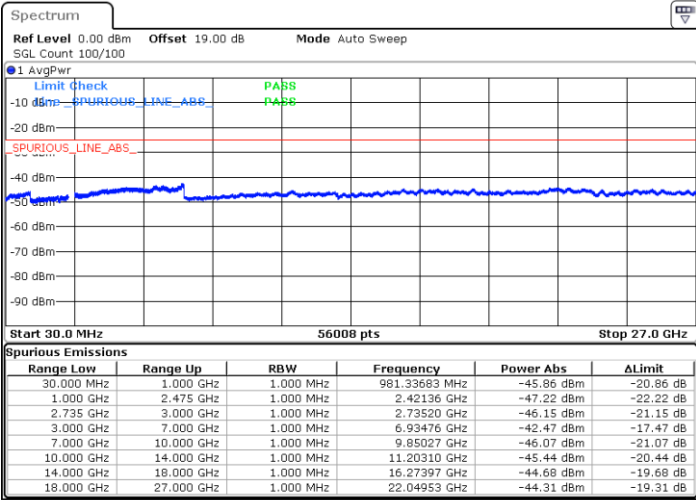

LTE Band 41C / 10MHz+15MHz

64QAM

MiddleChannel / 1RB0 and 1RB74

Middle Channel / 1RB49 and 1RB0

Date: 30.MAY.2022 16:17:07

Date: 30.MAY.2022 16:25:35

Middle Channel / FullIRB

N/A

Date: 30.MAY.2022 16:15:25

LTE Band 41C / 10MHz+15MHz

64QAM

Highest Channel / 1RB0 and 1RB74

Highest Channel / 1RB49 and 1RB0

Date: 30 MAY 2022 16:32:26

Date: 30 MAY 2022 16:30:43

Highest Channel / FullIRB

N/A

Date: 30 MAY 2022 16:40:54

LTE Band 41C / 10MHz+20MHz

64QAM

Lowest Channel / 1RB0 and 1RB99

Lowest Channel / 1RB49 and 1RB0

Date: 29 MAY 2022 23:02:46

Date: 29 MAY 2022 22:54:29