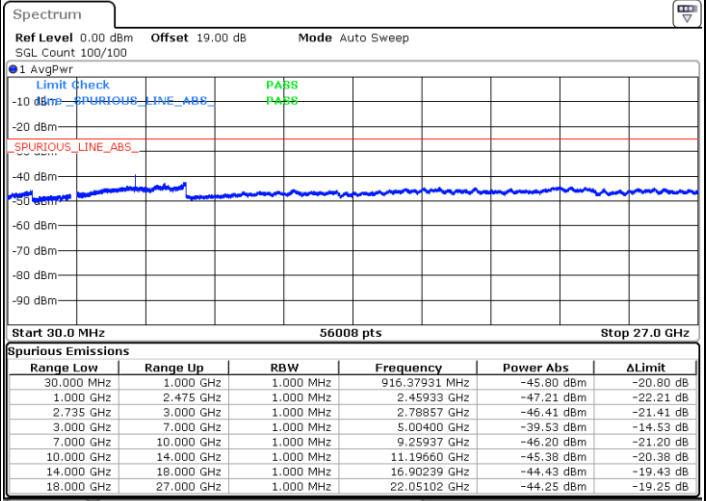

Middle Channel / FullIRB

N/A

Date: 30.MAY.2022 06:56:56

LTE Band 41C / 20MHz+20MHz

16QAM

Highest Channel / 1RB0 and 1RB99

Highest Channel / 1RB99 and 1RB0

Date: 30 MAY 2022 07:40:57

Date: 30 MAY 2022 07:35:59

Highest Channel / FullIRB

N/A

Date: 30 MAY 2022 07:45:56

LTE Band 41C / 5MHz+20MHz

64QAM

Lowest Channel / 1RB0 and 1RB99

Lowest Channel / 1RB24 and 1RB0

Date: 30 MAY 2022 19:27:10

Date: 30 MAY 2022 19:19:30

Lowest Channel / FullRB

N/A

Date: 30 MAY 2022 19:28:42

LTE Band 41C / 5MHz+20MHz

64QAM

Middle Channel / 1RB0 and 1RB9