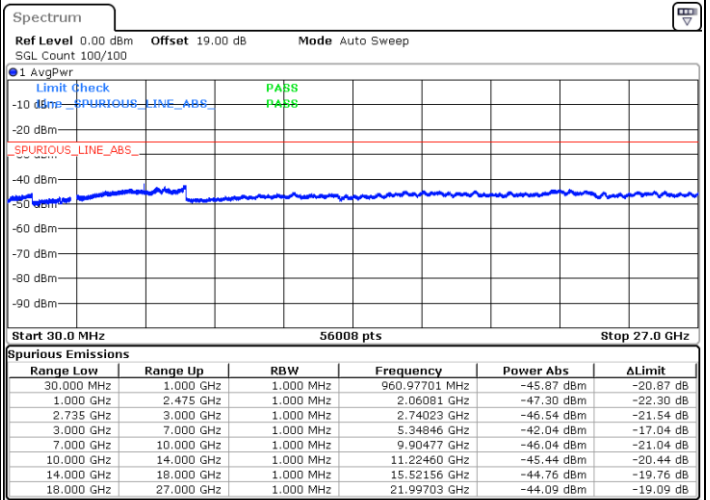

Date: 30 MAY 2022 02:10:48

LTE Band 41C / 15MHz+15MHz

64QAM

Middle Channel / 1RB0 and 1RB74

Middle Channel / 1RB74 and 1RB0

Date: 30.MAY.2022 02:20:49

Date: 30.MAY.2022 02:29:07

Middle Channel / FullIRB

N/A

Date: 30.MAY.2022 02:19:10

LTE Band 41C / 15MHz+15MHz

64QAM

Highest Channel / 1RB0 and 1RB74

Highest Channel / 1RB74 and 1RB0

Date: 30.MAY.2022 02:59:53

Date: 30.MAY.2022 02:58:14

Highest Channel / FullIRB

N/A

Date: 30.MAY.2022 03:08:11

LTE Band 41C / 15MHz+20MHz

64QAM

Lowest Channel / 1RB0 and 1RB99

Lowest Channel / 1RB74 and 1RB0

Date: 30 MAY 2022 03:42:18