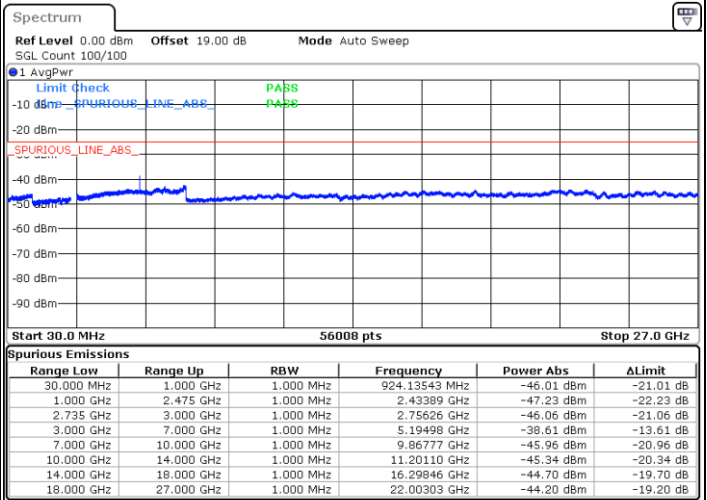

Highest Channel / FullIRB

N/A

Date: 1 JUN.2022 03:18:09

LTE Band 41C / 20MHz+10MHz

16QAM

Lowest Channel / 1RB0 and 1RB49

Lowest Channel / 1RB99 and 1RB0

Date: 30.MAY.2022 00:34:15

Date: 30.MAY.2022 00:29:16

Lowest Channel / FullIRB

N/A

Date: 30.MAY.2022 00:39:13

LTE Band 41C / 20MHz+10MHz

16QAM

Middle Channel / 1RB0 and 1RB49

Middle Channel / 1RB99 and 1RB0

Date: 30 MAY 2022 00:49:15

Date: 30 MAY 2022 00:54:13

Middle Channel / FullRB

N/A

Date: 30 MAY 2022 00:44:16

LTE Band 41C / 20MHz+10MHz

16QAM

Highest Channel / 1RB0 and 1RB49

Highest Channel / 1RB99 and 1RB0

Date: 30.MAY.2022 01:28:18

Date: 30.MAY.2022 01:23:19

Highest Channel / FullIRB

N/A

Date: 30.MAY.2022 01:33:16

LTE Band 41C / 20MHz+15MHz

16QAM