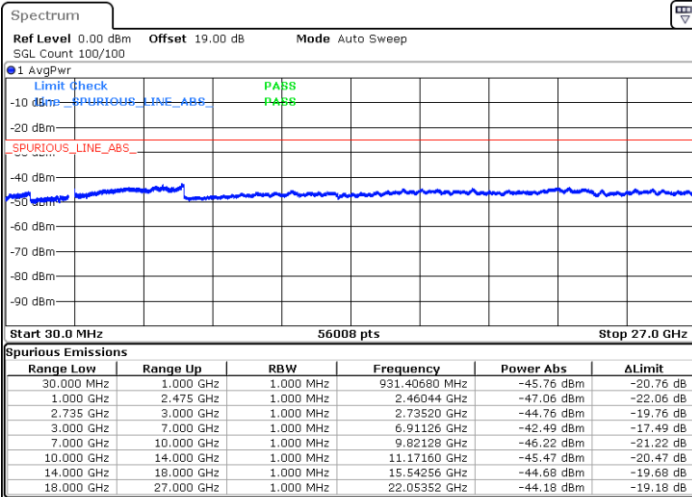

Date: 30 MAY 2022 00:49:15

Date: 30 MAY 2022 00:54:13

Middle Channel / FullRB

N/A

Date: 30 MAY 2022 00:44:16

LTE Band 41C / 20MHz+10MHz

16QAM

Highest Channel / 1RB0 and 1RB49

Highest Channel / 1RB99 and 1RB0

Date: 30.MAY.2022 01:28:18

Date: 30.MAY.2022 01:23:19

Highest Channel / FullIRB

N/A

Date: 30.MAY.2022 01:33:16

LTE Band 41C / 20MHz+15MHz

16QAM

Lowest Channel / 1RB0 and 1RB74

Lowest Channel / 1RB99 and 1RB0

Date: 30.MAY.2022 05:13:48

Date: 30.MAY.2022 05:08:49

Lowest Channel / FullRB

N/A

Date: 30.MAY.2022 05:18:47

LTE Band 41C / 20MHz+15MHz