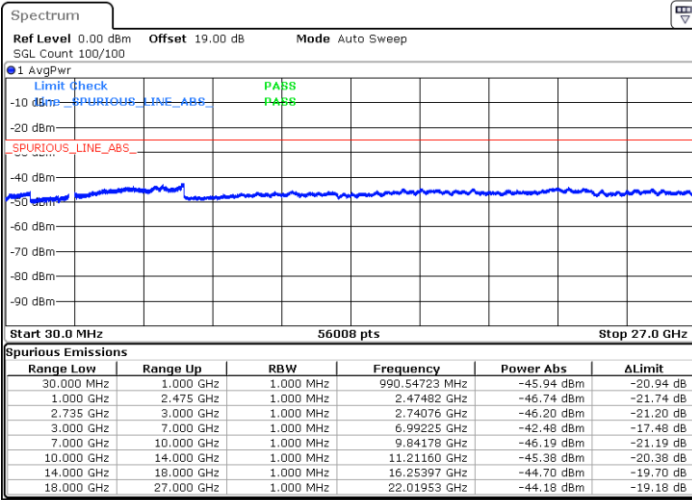

Highest Channel / 1RB0 and 1RB99

Highest Channel / 1RB24 and 1RB0

Date: 30.MAY.2022 19:51:48

Date: 30.MAY.2022 19:50:16

Highest Channel / FullIRB

N/A

Date: 30.MAY.2022 19:59:28

LTE Band 41C / 10MHz+15MHz

64QAM

Lowest Channel / 1RB0 and 1RB74

Lowest Channel / 1RB49 and 1RB0

Date: 30 MAY 2022 16:05:12

Date: 30 MAY 2022 15:56:43

Lowest Channel / FullIRB

N/A

Date: 30 MAY 2022 16:06:54

LTE Band 41C / 10MHz+15MHz

64QAM

MiddleChannel / 1RB0 and 1RB74

Middle Channel / 1RB49 and 1RB0

Date: 30.MAY.2022 16:17:07

Date: 30.MAY.2022 16:25:35

Middle Channel / FullIRB

N/A

Date: 30.MAY.2022 16:15:25

LTE Band 41C / 10MHz+15MHz

64QAM

Highest Channel / 1RB0 and 1RB74

Highest Channel / 1RB49 and 1RB0

Date: 30 MAY 2022 16:32:26

Date: 30 MAY 2022 16:30:43

Highest Channel / FullIRB