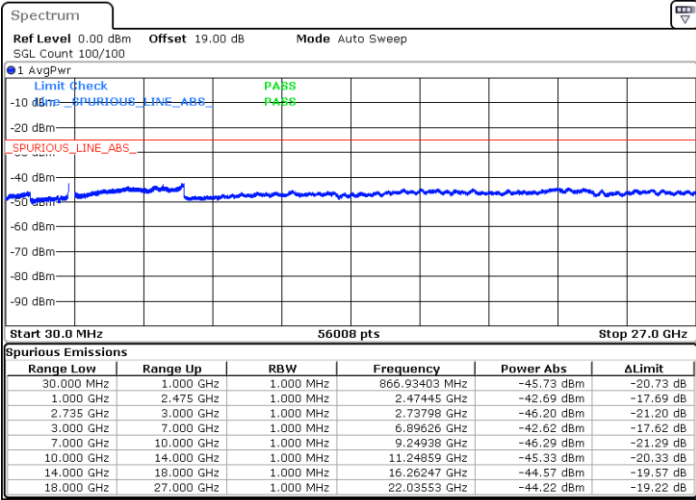

LTE Band 41C / 20MHz+15MHz

16QAM

Highest Channel / 1RB0 and 1RB74

Highest Channel / 1RB99 and 1RB0

Date: 30 MAY 2022 06:07:50

Date: 30 MAY 2022 06:02:51

Highest Channel / FullIRB

N/A

Date: 30 MAY 2022 06:12:48

LTE Band 41C / 20MHz+20MHz

16QAM

Lowest Channel / 1RB0 and 1RB99

Lowest Channel / 1RB99 and 1RB0

Date: 30.MAY.2022 06:46:56

Date: 30.MAY.2022 06:41:58

Lowest Channel / FullIRB

N/A

Date: 30.MAY.2022 06:51:54

LTE Band 41C / 20MHz+20MHz

16QAM

MiddleChannel / 1RB0 and 1RB99

Middle Channel / 1RB99 and 1RB0

Date: 30.MAY.2022 07:01:54

Date: 30.MAY.2022 07:06:52

Middle Channel / FullIRB

N/A

Date: 30.MAY.2022 06:56:56

LTE Band 41C / 20MHz+20MHz

16QAM

Highest Channel / 1RB0 and 1RB99

Highest Channel / 1RB99 and 1RB0

Date: 30 MAY 2022 07:40:57