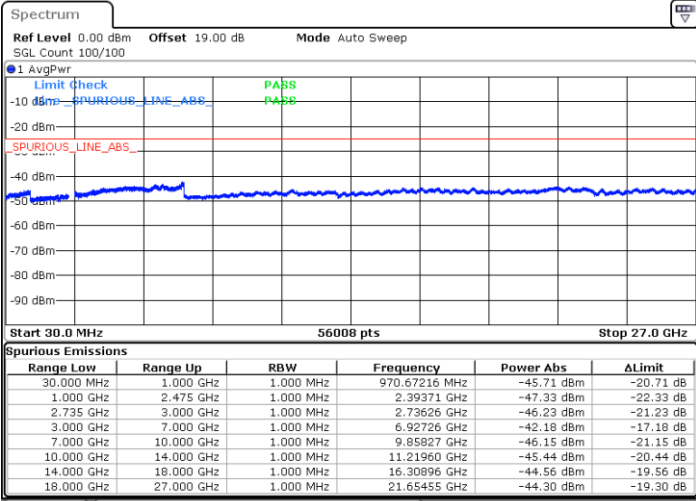

LTE Band 41C / 20MHz+15MHz

16QAM

Highest Channel / 1RB0 and 1RB74

Highest Channel / 1RB99 and 1RB0

Date: 30 MAY 2022 06:07:50

Date: 30 MAY 2022 06:02:51

Highest Channel / FullIRB

N/A

Date: 30 MAY 2022 06:12:48

LTE Band 41C / 20MHz+20MHz

16QAM

Lowest Channel / 1RB0 and 1RB99

Lowest Channel / 1RB99 and 1RB0

Date: 30.MAY.2022 06:46:56

Date: 30.MAY.2022 06:41:58

Lowest Channel / FullIRB

N/A

Date: 30.MAY.2022 06:51:54

LTE Band 41C / 20MHz+20MHz

16QAM

MiddleChannel / 1RB0 and 1RB99

Middle Channel / 1RB99 and 1RB0

Date: 30.MAY.2022 07:01:54

Date: 30.MAY.2022 07:06:52

Middle Channel / FullIRB

N/A

Date: 30.MAY.2022 06:56:56

LTE Band 41C / 20MHz+20MHz

16QAM

Highest Channel / 1RB0 and 1RB99

Highest Channel / 1RB99 and 1RB0

Date: 30 MAY 2022 07:40:57