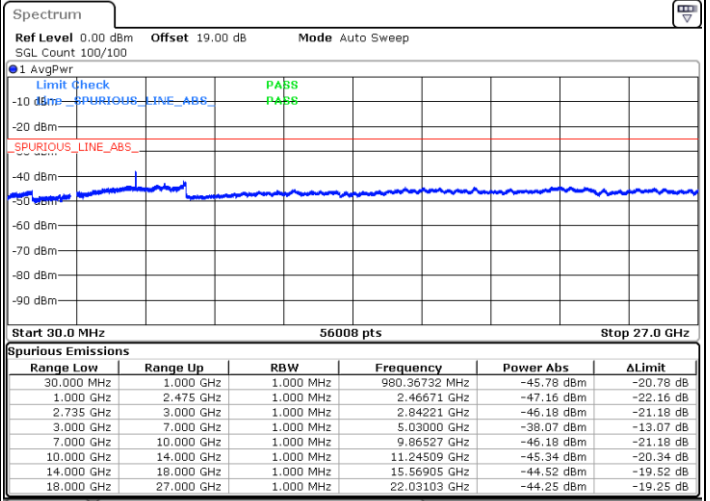

LTE Band 41C / 20MHz+15MHz

16QAM

Highest Channel / 1RB0 and 1RB74

Highest Channel / 1RB99 and 1RB0

Date: 30 MAY 2022 06:07:50

Date: 30 MAY 2022 06:02:51

Highest Channel / FullIRB

N/A

Date: 30 MAY 2022 06:12:48

LTE Band 41C / 20MHz+20MHz

16QAM

Lowest Channel / 1RB0 and 1RB99

Lowest Channel / 1RB99 and 1RB0

Date: 30.MAY.2022 06:46:56

Date: 30.MAY.2022 06:41:58

Lowest Channel / FullIRB

N/A

Date: 30.MAY.2022 06:51:54

LTE Band 41C / 20MHz+20MHz

16QAM

MiddleChannel / 1RB0 and 1RB99

Middle Channel / 1RB99 and 1RB0

Date: 30.MAY.2022 07:01:54

Date: 30.MAY.2022 07:06:52

Middle Channel / FullIRB

N/A

Date: 30.MAY.2022 06:56:56

LTE Band 41C / 20MHz+20MHz

16QAM

Highest Channel / 1RB0 and 1RB99

Highest Channel / 1RB99 and 1RB0

Date: 30 MAY 2022 07:40:57