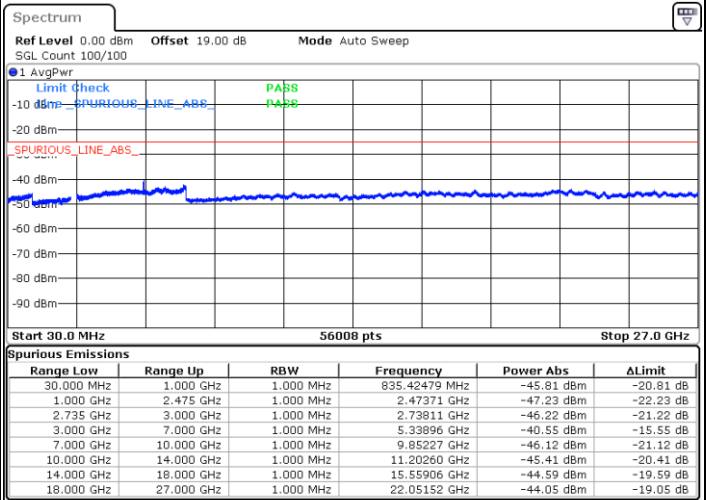

Middle Channel / FullIRB

N/A

Date: 30.MAY.2022 06:56:56

LTE Band 41C / 20MHz+20MHz

16QAM

Highest Channel / 1RB0 and 1RB99

Highest Channel / 1RB99 and 1RB0

Date: 30 MAY 2022 07:40:57

Date: 30 MAY 2022 07:35:59

Highest Channel / FullIRB

N/A

Date: 30 MAY 2022 07:45:56

LTE Band 41C / 5MHz+20MHz

64QAM

Lowest Channel / 1RB0 and 1RB99

Lowest Channel / 1RB24 and 1RB0