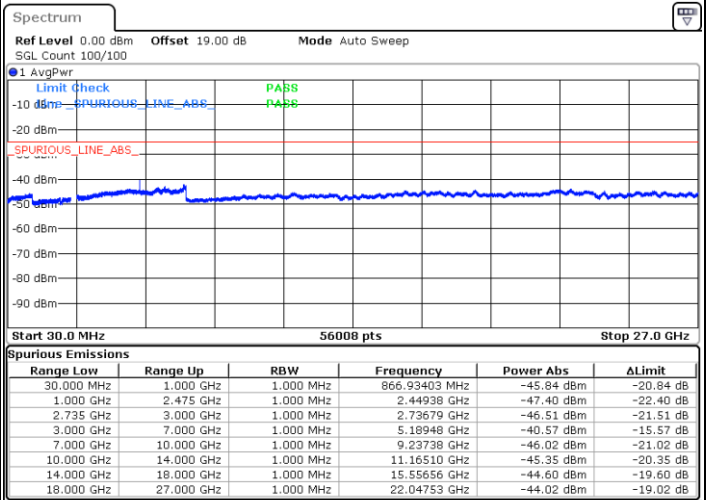

LTE Band 41C / 20MHz+15MHz

16QAM

Middle Channel / 1RB0 and 1RB74

Middle Channel / 1RB99 and 1RB0

Date: 30 MAY 2022 05:28:47

Date: 30 MAY 2022 05:33:45