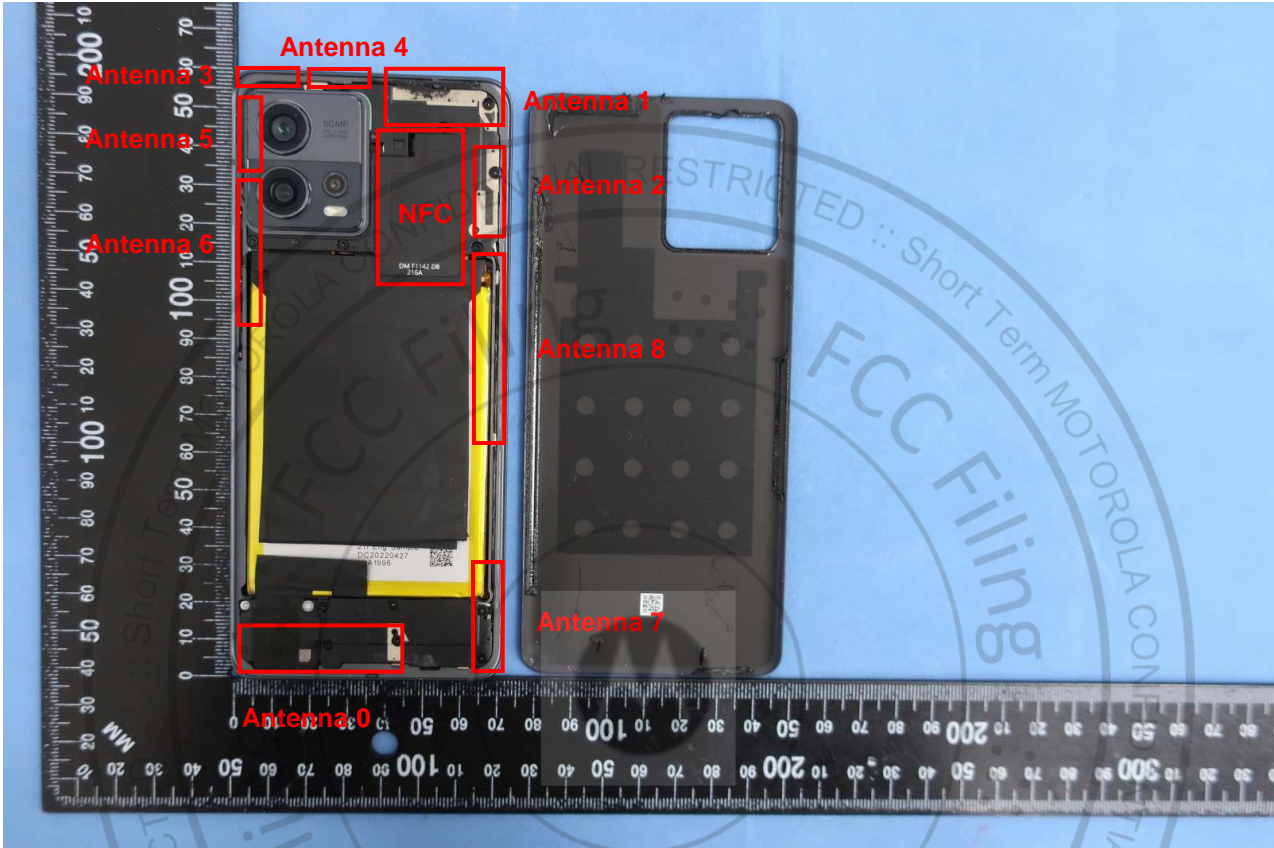

3. Internal Photograph of EUT

Brand Name: Motorola / Model Name: XT2243-1

Brand Name: Motorola / Model Name: XT2243-1

Brand Name: Motorola / Model Name: XT2243-1

Brand Name: Motorola / Model Name: XT2243-1