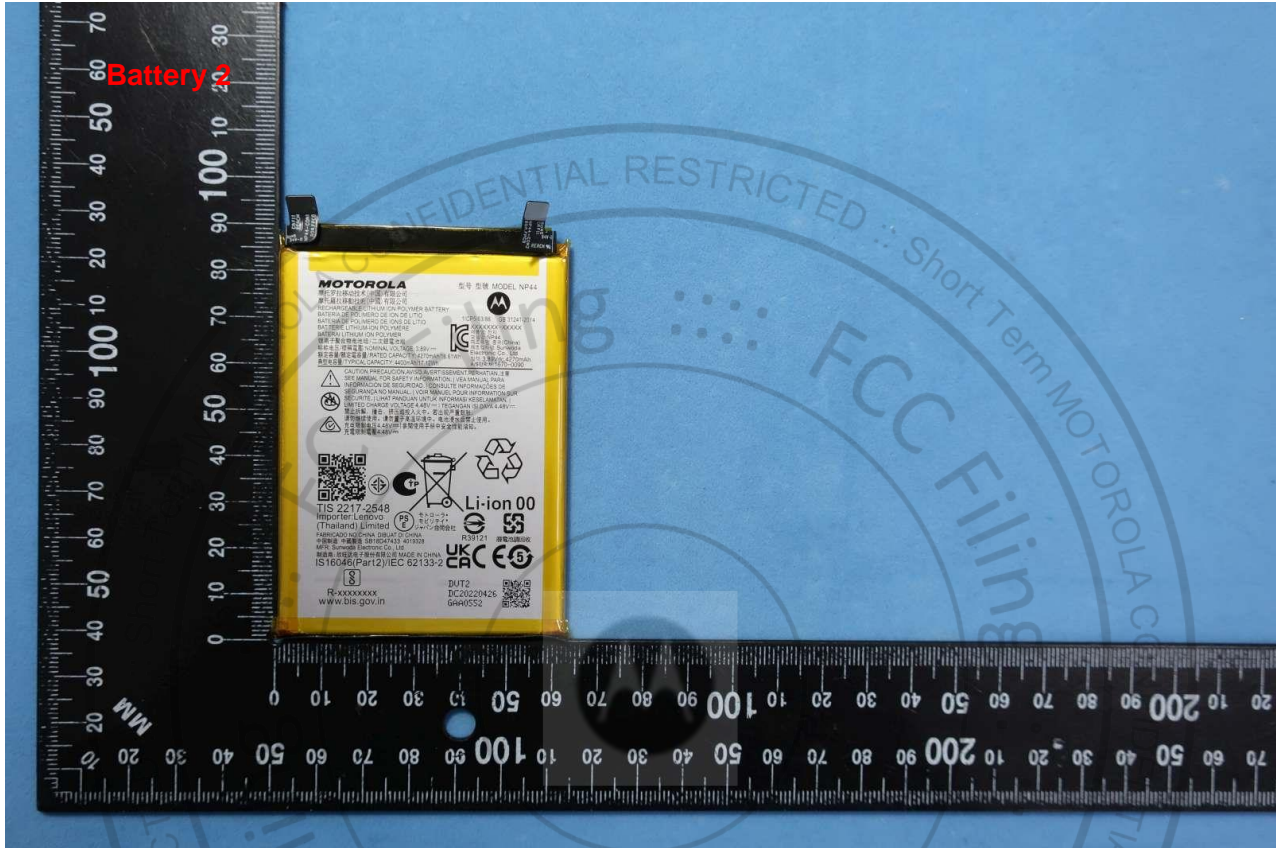

Brand Name: Motorola / Model Name: XT2243-1