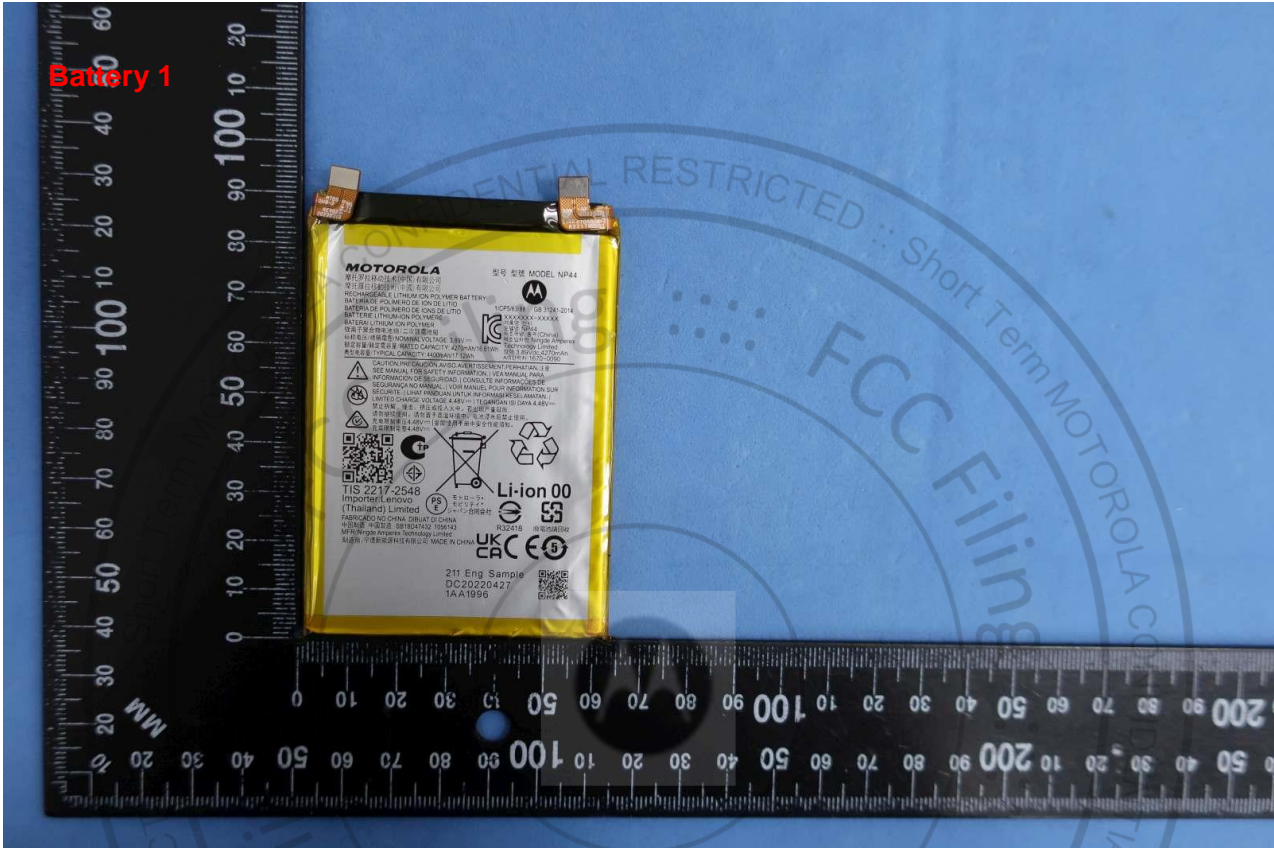

Brand Name: Motorola / Model Name: XT2243-1

Battery 1