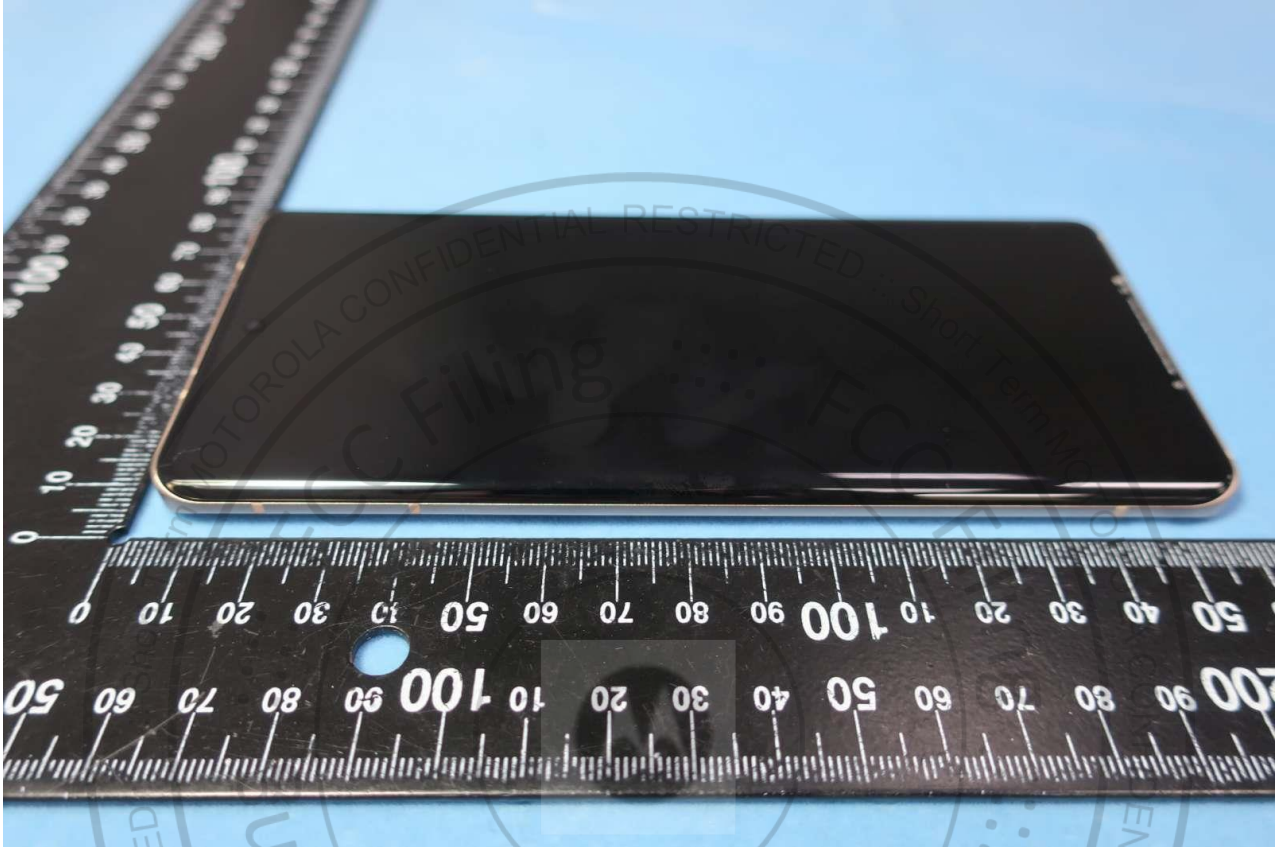

Brand Name: Motorola / Model Name: XT2243-1

Brand Name: Motorola / Model Name: XT2243-1

Brand Name: Motorola / Model Name: XT2243-1

2. Photograph of Accessory

Brand Name: Motorola / Model Name: XT2243-1

| Specification of Accessory           |            |                    |            |                       |
|--------------------------------------|------------|--------------------|------------|-----------------------|
| AC Adapter (US)                      | Brand Name | Motorola (Salcomp) | Model Name | MC-681L               |
| AC Adapter (EU)                      | Brand Name | Motorola (Salcomp) | Model Name | MC-682L               |
| AC Adapter (UK)                      | Brand Name | Motorola (Salcomp) | Model Name | MC-683L               |
| AC Adapter (AU)                      | Brand Name | Motorola (Salcomp) | Model Name | MC-685L               |
| AC Adapter (AR)                      | Brand Name | Motorola (Salcomp) | Model Name | MC-686L               |
| AC Adapter (BR)                      | Brand Name | Motorola (Salcomp) | Model Name | MC-687L               |
| AC Adapter (PRC)                     | Brand Name | Motorola (Salcomp) | Model Name | MC-688L               |
| AC Adapter (CHILE)                   | Brand Name | Motorola (Salcomp) | Model Name | MC-689L               |
| Battery 1                            | Brand Name | Motorola (ATL)     | Model Name | NP44                  |
| Battery 2                            | Brand Name | Motorola (Sunwoda) | Model Name | NP44                  |
| Earphone 1                           | Brand Name | Motorola (Lyand)   | Model Name | MD211(SH38D20195)     |
| Earphone 2                           | Brand Name | Motorola (LCHSE)   | Model Name | MD211(SH38D41948)     |
| USB Cable                            | Brand Name | Motorola (Saibao)  | Model Name | SC18D58980\SC18D24968 |
| Type C to HDMI HDMI/<br>USBC Cable 1 | Brand Name | Motorola (Linxee)  | Model Name | SC18D02146            |
| Type C to HDMI HDMI/<br>USBC Cable 2 | Brand Name | Motorola (Linxee)  | Model Name | SC18D38847            |