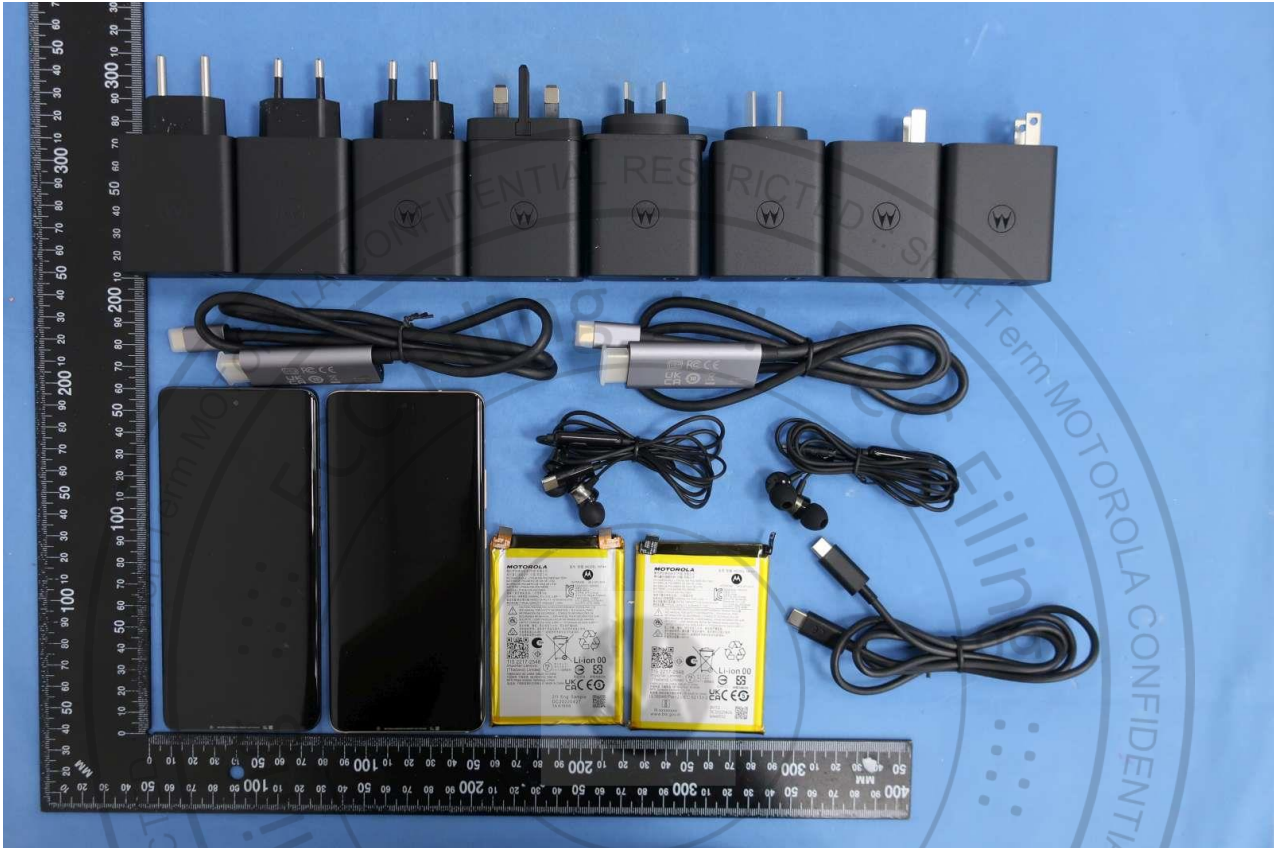

Brand Name: Motorola / Model Name: XT2243-1