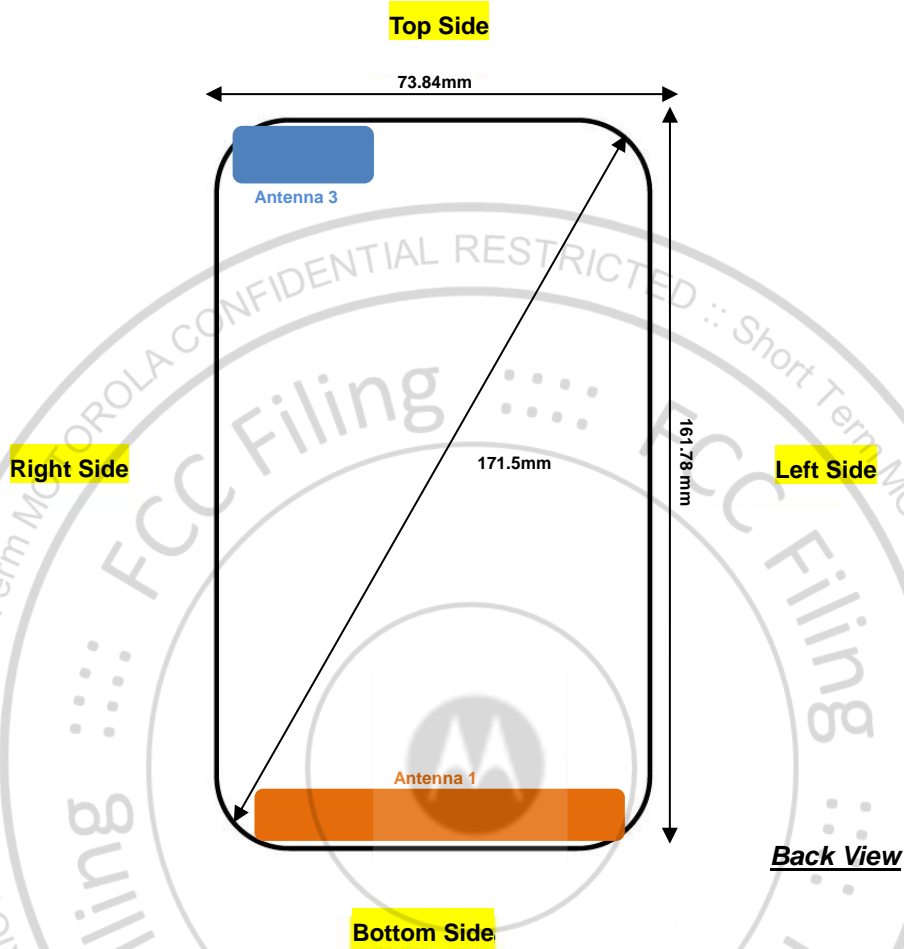

Front, Test Separation 5 mm

Back, Test Separation 5 mm

Left Side, Test Separation 5 mm

Right Side, Test Separation 5 mm

Top Side, Test Separation 5 mm

Bottom Side, Test Separation 5 mm

Body-worn Exposure Condition

Front, Test Separation 5 mm

Back, Test Separation 5 mm

Back with headset, Test Separation 5 mm

Sensor off

Front, Test Separation 11 mm

Back, Test Separation 15mm

Product Specific 10g SAR

Front, Test Separation 0 mm

Back, Test Separation 0 mm

Bottom Side, Test Separation 0 mm

Right Side, Test Separation 0 mm

Top Side, Test Separation 0 mm

Sensor off

Front, Test Separation 11 mm

Back, Test Separation 17 mm

Bottom Side, Test Separation 15 mm

Antenna Location

Antenna	Support Band
Antenna 1	GSM: 850/1900 <TX/RX> WCDMA: B2/B5 <TX/RX> LTE: B5/B7/B38/B41 <TX/RX>
Antenna 3	Bluetooth <TX/RX> WIFI 2.4G <TX/RX> WIFI 5G<TX/RX>