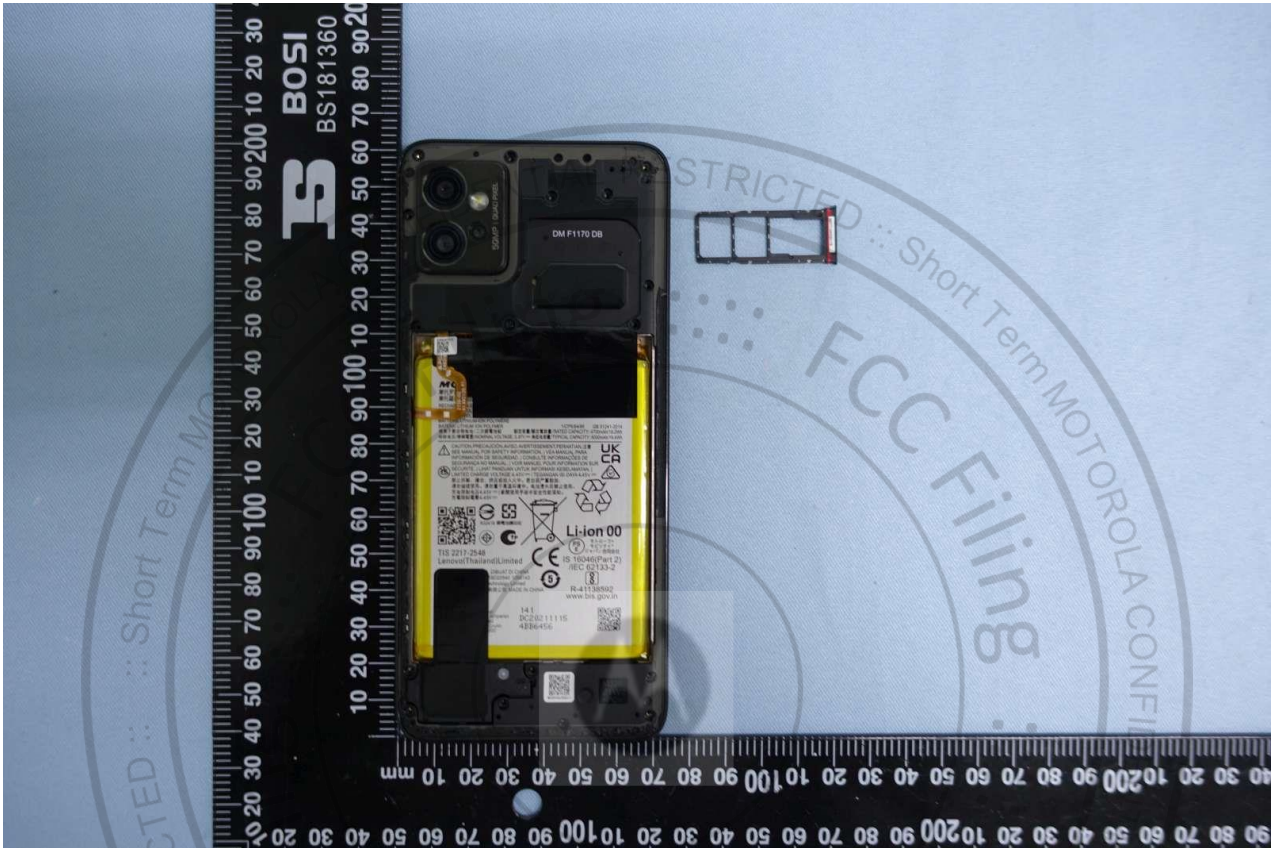

3. Internal Photograph of EUT

Brand Name: Motorola / Model Name: XT2235-2

Brand Name: Motorola / Model Name: XT2235-2

Brand Name: Motorola / Model Name: XT2235-2

Brand Name: Motorola / Model Name: XT2235-2

Brand Name: Motorola / Model Name: XT2235-2

Brand Name: Motorola / Model Name: XT2235-2

Brand Name: Motorola / Model Name: XT2235-2

Brand Name: Motorola / Model Name: XT2235-2

Brand Name: Motorola / Model Name: XT2235-2