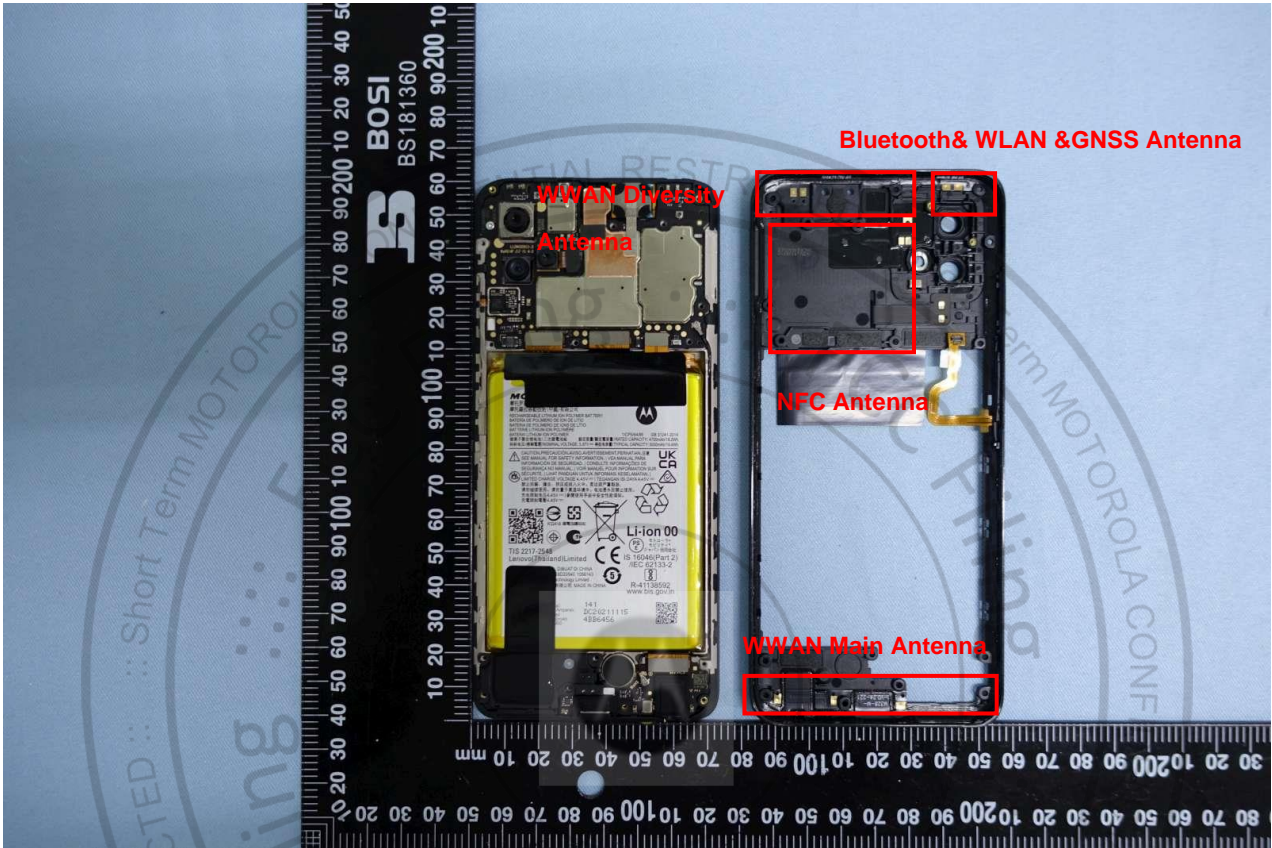

3. Internal Photograph of EUT

Brand Name: Motorola / Model Name: XT2235-2

Brand Name: Motorola / Model Name: XT2235-2

Brand Name: Motorola / Model Name: XT2235-2

Brand Name: Motorola / Model Name: XT2235-2

Brand Name: Motorola / Model Name: XT2235-2

Brand Name: Motorola / Model Name: XT2235-2

Brand Name: Motorola / Model Name: XT2235-2

Brand Name: Motorola / Model Name: XT2235-2

Brand Name: Motorola / Model Name: XT2235-2