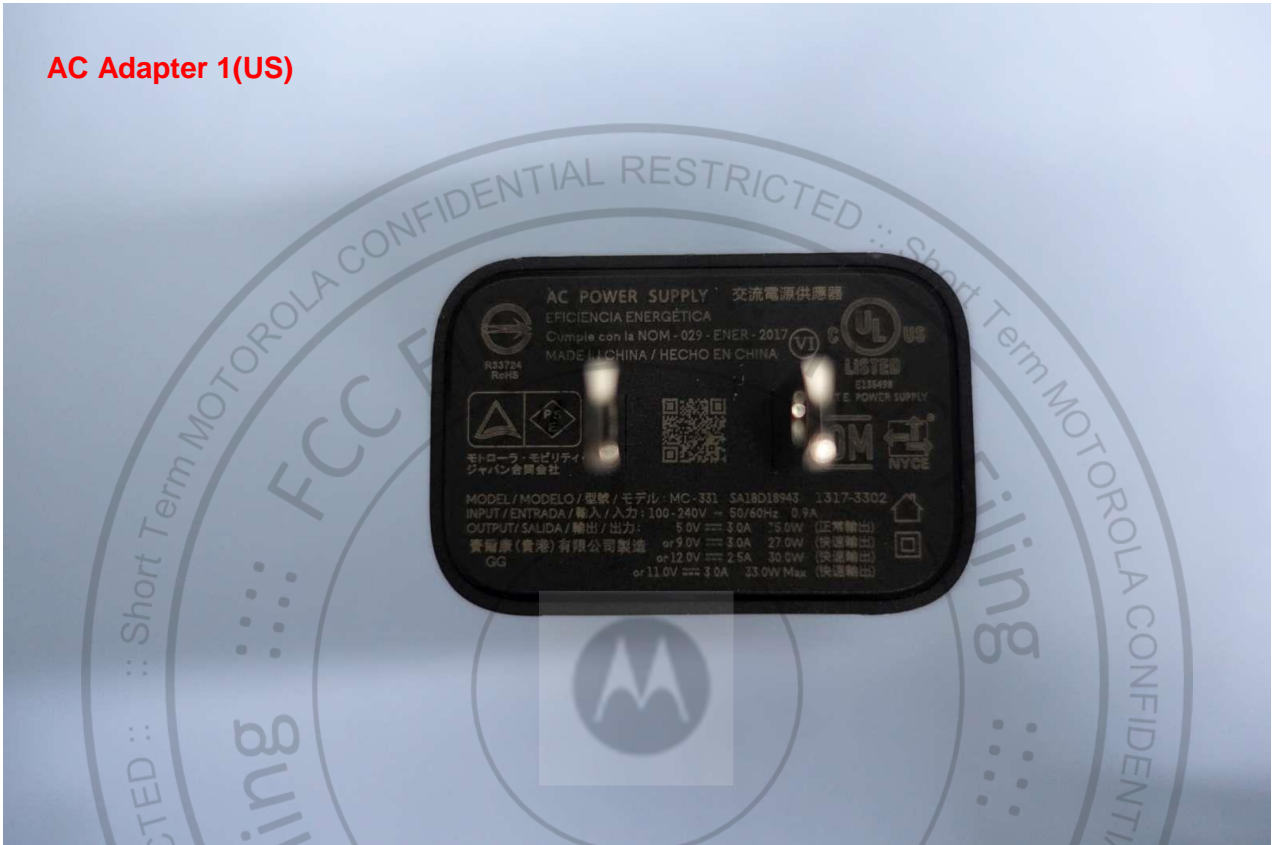

Brand Name: Motorola / Model Name: XT2235-2

AC Adapter 1(US)