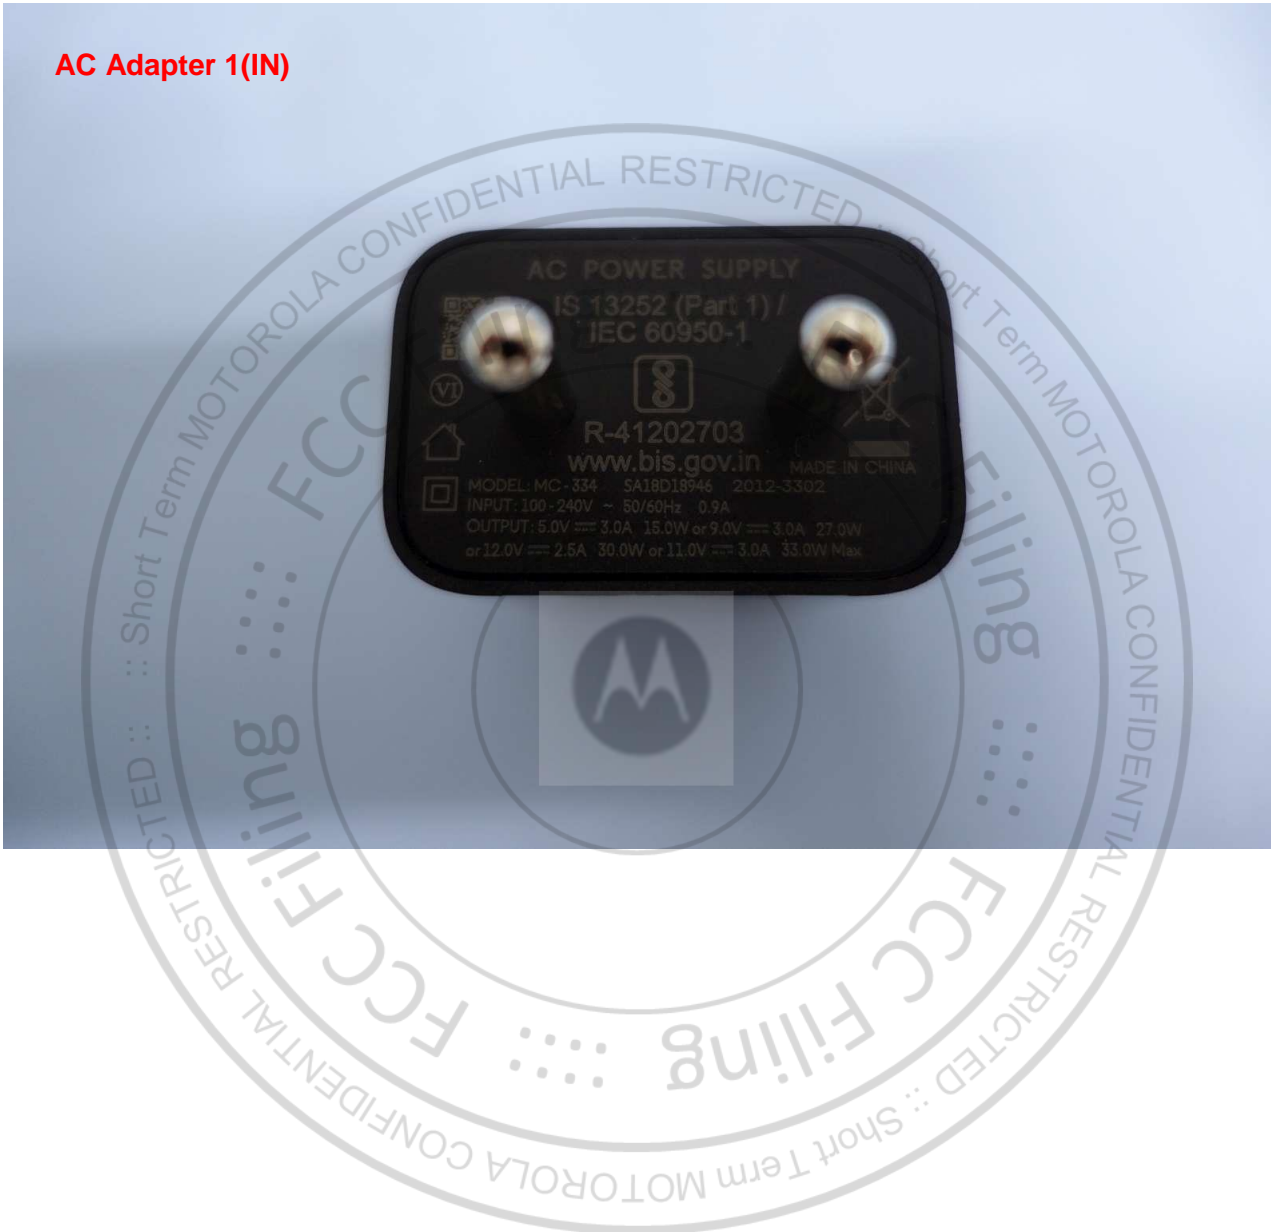

AC Adapter 1(BR)

Brand Name: Motorola / Model Name: XT2235-2

AC Adapter 1(Chile)

Brand Name: Motorola / Model Name: XT2235-2

AC Adapter 1(EU)

Brand Name: Motorola / Model Name: XT2235-2

AC Adapter 1(IN)

Brand Name: Motorola / Model Name: XT2235-2