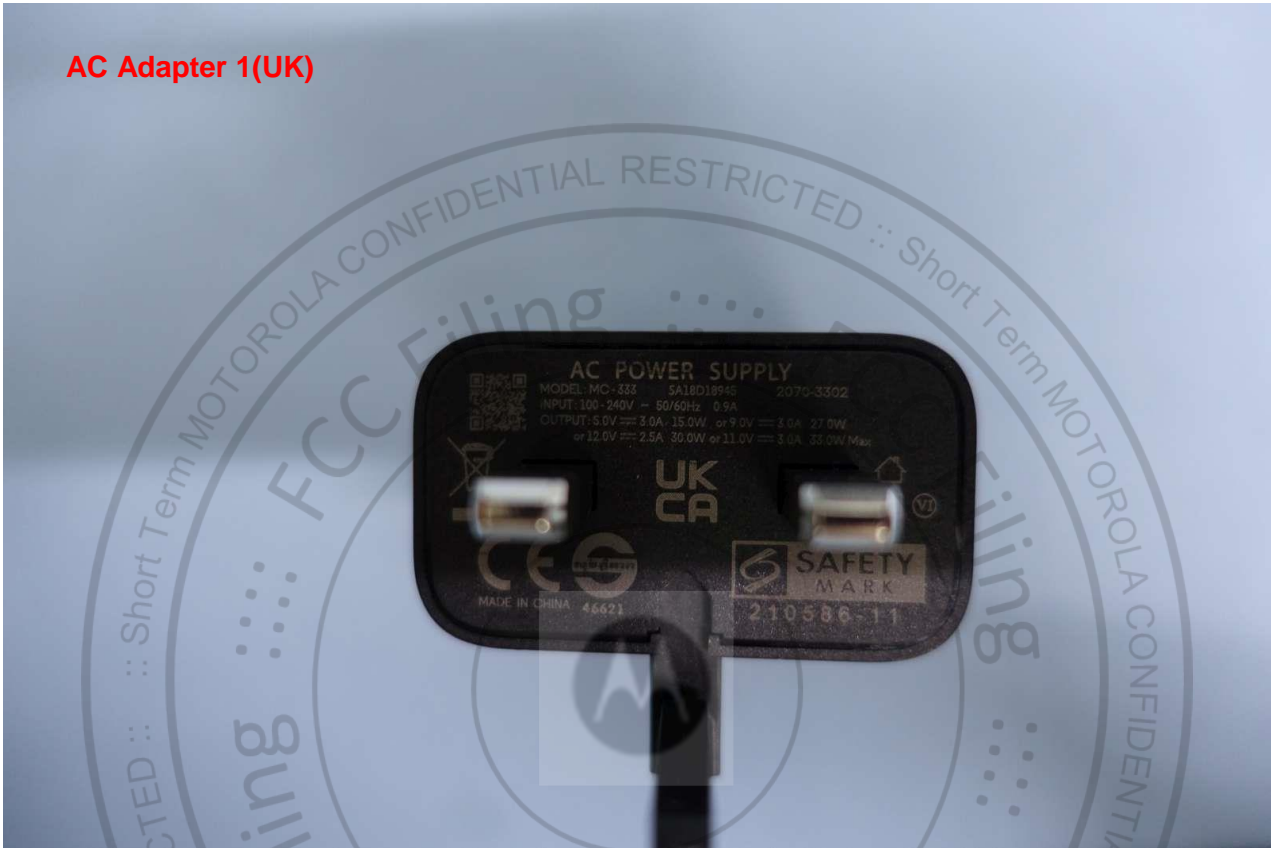

Brand Name: Motorola / Model Name: XT2235-2

AC Adapter 1(UK)