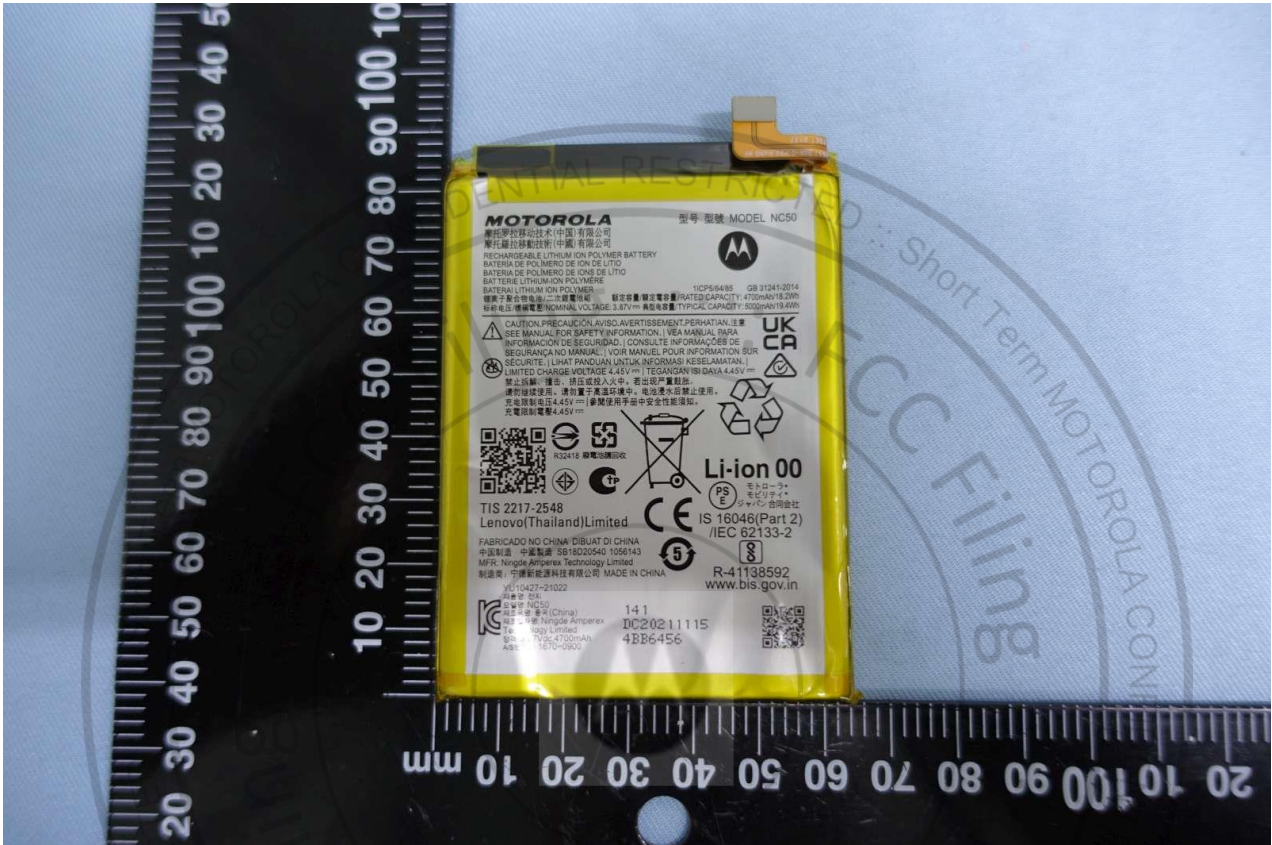

Brand Name: Motorola / Model Name: XT2235-2