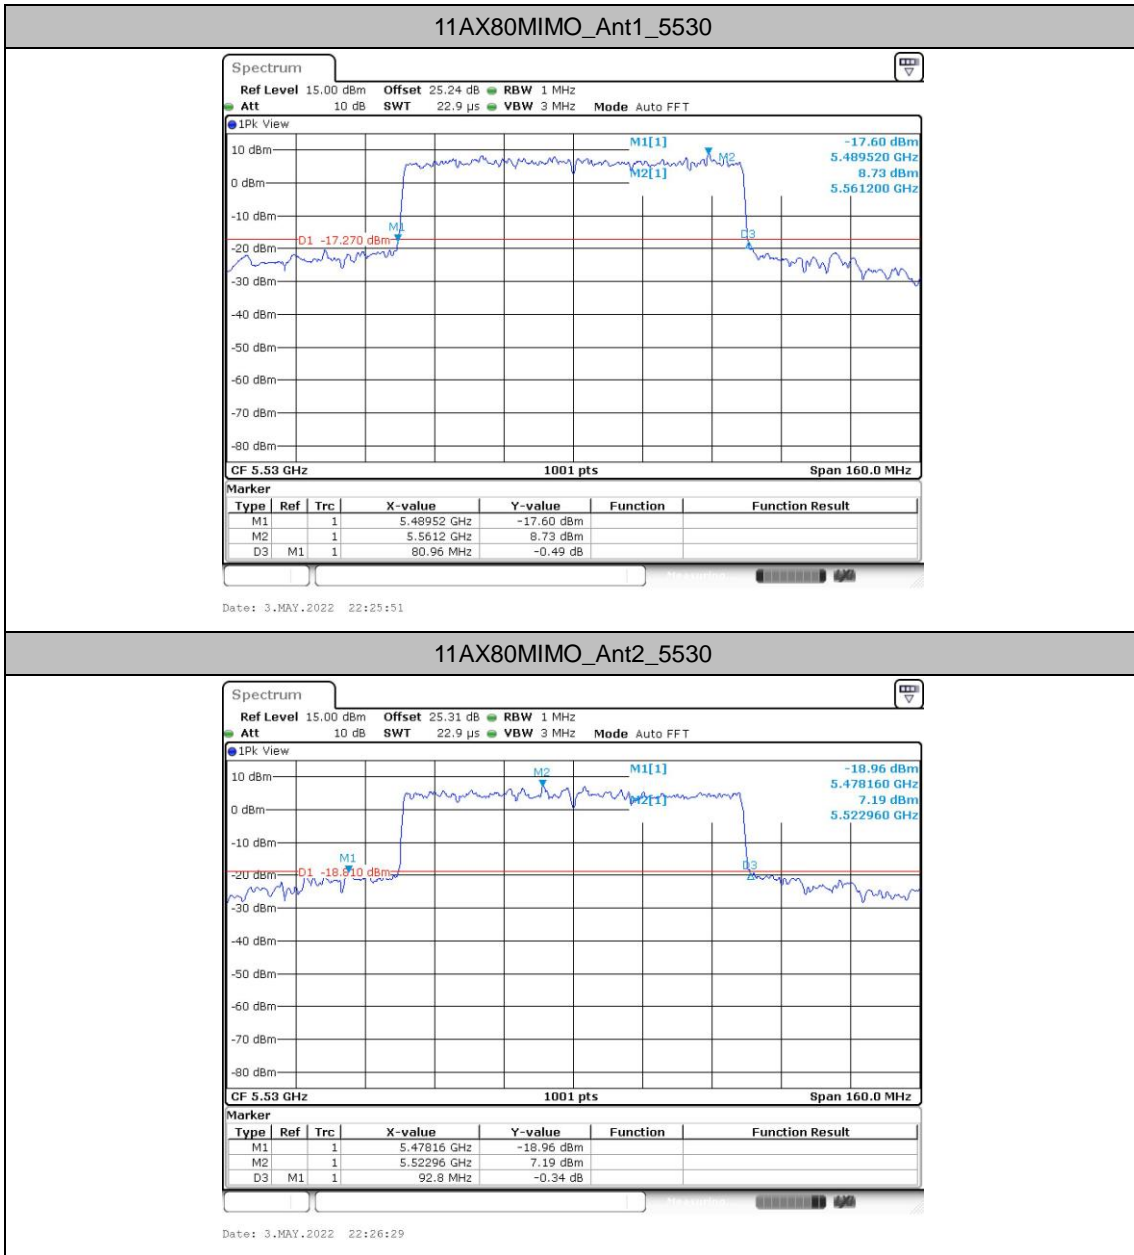

11AX40MIMO_Ant2_5230

Occupied channel bandwidth

Test Result

TestMode	Antenna	Freq(MHz)	OCB [MHz]	FL[MHz]	FH[MHz]	Limit[MHz]	Verdict
11A_	Ant1	5180	17.463	5171.369	5188.831	---	---
	Ant2	5180	17.502	5171.169	5188.671	---	---
	Ant1	5220	17.103	5211.409	5228.511	---	---
	Ant2	5220	17.263	5211.369	5228.631	---	---
	Ant1	5240	17.183	5231.329	5248.511	---	---
	Ant2	5240	17.383	5231.249	5248.631	---	---
	Ant1	5260	17.103	5251.489	5268.591	---	---
	Ant2	5260	17.662	5251.049	5268.711	---	---
	Ant1	5300	16.983	5291.489	5308.472	---	---
	Ant2	5300	17.542	5291.249	5308.791	---	---
	Ant1	5320	17.343	5311.289	5328.631	---	---
	Ant2	5320	17.343	5311.329	5328.671	---	---
	Ant1	5500	17.902	5491.089	5508.991	---	---
	Ant2	5500	18.102	5491.129	5509.231	---	---
	Ant1	5580	17.982	5571.049	5589.031	---	---
	Ant2	5580	17.303	5571.249	5588.551	---	---
	Ant1	5700	18.981	5690.609	5709.590	---	---
	Ant2	5700	18.541	5690.410	5708.951	---	---
11N20MIMO	Ant1	5180	18.342	5170.729	5189.071	---	---
	Ant2	5180	18.581	5170.649	5189.231	---	---
	Ant1	5220	18.342	5210.809	5229.151	---	---
	Ant2	5220	18.342	5210.809	5229.151	---	---
	Ant1	5240	18.382	5230.689	5249.071	---	---
	Ant2	5240	18.302	5230.769	5249.071	---	---
	Ant1	5260	18.222	5250.729	5268.951	---	---
	Ant2	5260	18.262	5250.809	5269.071	---	---
	Ant1	5300	18.422	5290.689	5309.111	---	---
	Ant2	5300	18.462	5290.689	5309.151	---	---
	Ant1	5320	18.581	5310.609	5329.191	---	---
	Ant2	5320	18.541	5310.729	5329.271	---	---
	Ant1	5500	18.941	5490.529	5509.471	---	---
	Ant2	5500	19.5	5490.410	5509.910	---	---
	Ant1	5580	19.061	5570.410	5589.471	---	---
	Ant2	5580	18.581	5570.569	5589.151	---	---
	Ant1	5700	19.86	5689.850	5709.710	---	---
	Ant2	5700	19.381	5690.130	5709.510	---	---
11N40MIMO	Ant1	5190	37.243	5171.379	5208.621	---	---
	Ant2	5190	37.163	5171.538	5208.701	---	---
	Ant1	5230	37.163	5211.459	5248.621	---	---
	Ant2	5230	37.003	5211.459	5248.462	---	---
	Ant1	5270	36.843	5251.538	5288.382	---	---