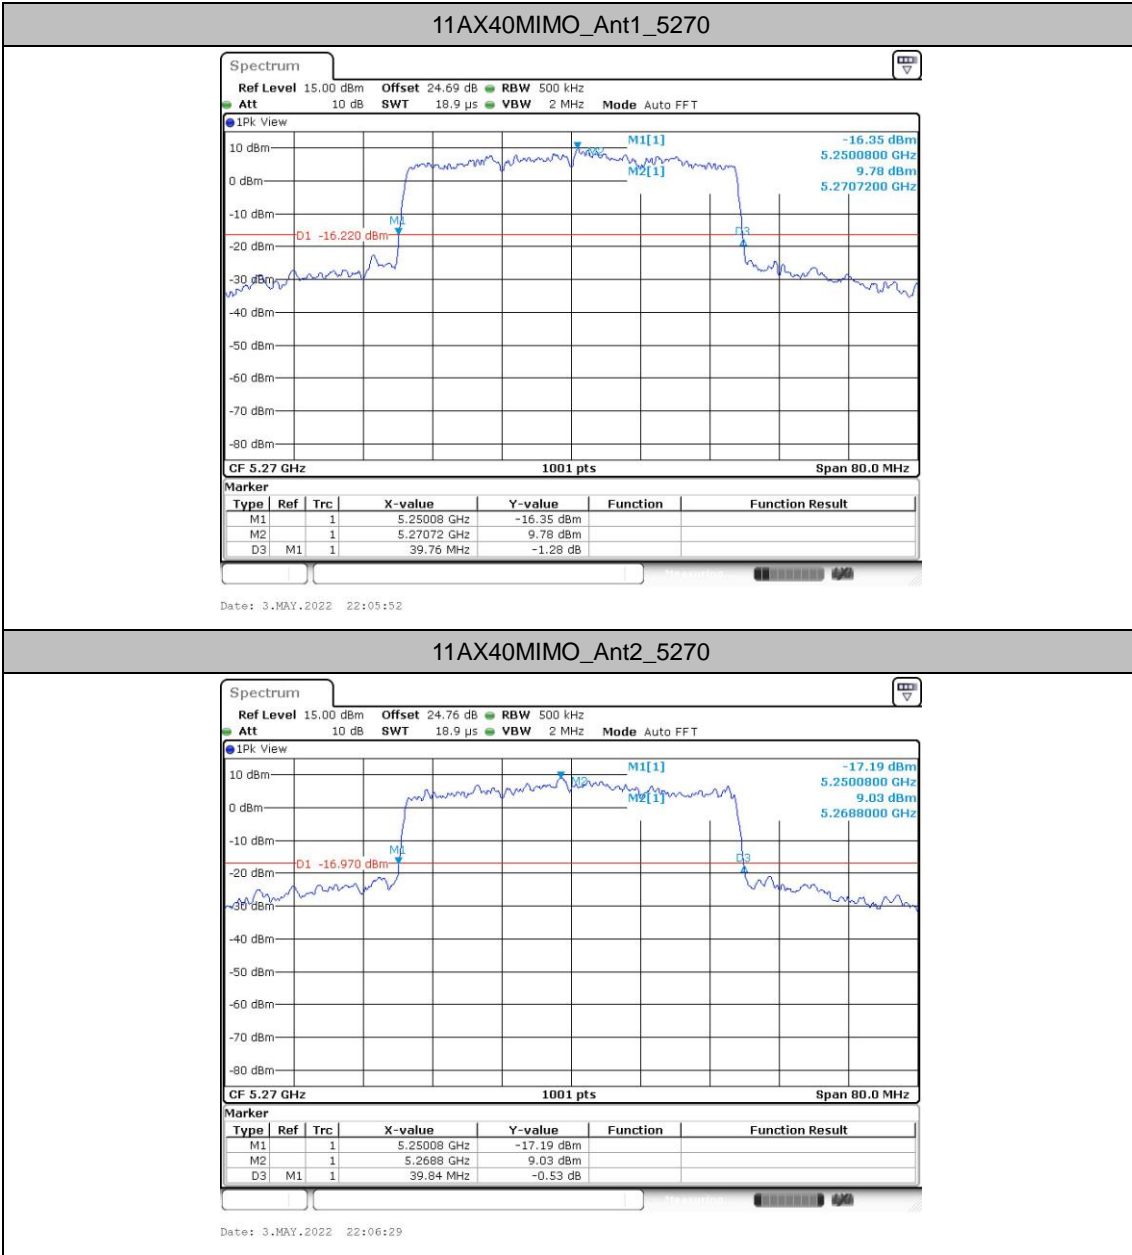

11AX40MIMO_Ant2_5230

Occupied channel bandwidth

Test Result

TestMode	Antenna	Freq(MHz)	OCB [MHz]	FL[MHz]	FH[MHz]	Limit[MHz]	Verdict
11A_	Ant1	5180	17.463	5171.369	5188.831	---	---
	Ant2	5180	17.502	5171.169	5188.671	---	---
	Ant1	5220	17.103	5211.409	5228.511	---	---
	Ant2	5220	17.263	5211.369	5228.631	---	---
	Ant1	5240	17.183	5231.329	5248.511	---	---
	Ant2	5240	17.383	5231.249	5248.631	---	---
	Ant1	5260	17.103	5251.489	5268.591	---	---
	Ant2	5260	17.662	5251.049	5268.711	---	---
	Ant1	5300	16.983	5291.489	5308.472	---	---
	Ant2	5300	17.542	5291.249	5308.791	---	---
	Ant1	5320	17.343	5311.289	5328.631	---	---
	Ant2	5320	17.343	5311.329	5328.671	---	---
	Ant1	5500	17.902	5491.089	5508.991	---	---
	Ant2	5500	18.102	5491.129	5509.231	---	---
	Ant1	5580	17.982	5571.049	5589.031	---	---
	Ant2	5580	17.303	5571.249	5588.551	---	---
	Ant1	5700	18.981	5690.609	5709.590	---	---
	Ant2	5700	18.541	5690.410	5708.951	---	---
11N20MIMO	Ant1	5180	18.342	5170.729	5189.071	---	---
	Ant2	5180	18.581	5170.649	5189.231	---	---
	Ant1	5220	18.342	5210.809	5229.151	---	---
	Ant2	5220	18.342	5210.809	5229.151	---	---
	Ant1	5240	18.382	5230.689	5249.071	---	---
	Ant2	5240	18.302	5230.769	5249.071	---	---
	Ant1	5260	18.222	5250.729	5268.951	---	---
	Ant2	5260	18.262	5250.809	5269.071	---	---
	Ant1	5300	18.422	5290.689	5309.111	---	---
	Ant2	5300	18.462	5290.689	5309.151	---	---
	Ant1	5320	18.581	5310.609	5329.191	---	---
	Ant2	5320	18.541	5310.729	5329.271	---	---
	Ant1	5500	18.941	5490.529	5509.471	---	---
	Ant2	5500	19.5	5490.410	5509.910	---	---
	Ant1	5580	19.061	5570.410	5589.471	---	---
	Ant2	5580	18.581	5570.569	5589.151	---	---
	Ant1	5700	19.86	5689.850	5709.710	---	---
	Ant2	5700	19.381	5690.130	5709.510	---	---
11N40MIMO	Ant1	5190	37.243	5171.379	5208.621	---	---
	Ant2	5190	37.163	5171.538	5208.701	---	---
	Ant1	5230	37.163	5211.459	5248.621	---	---
	Ant2	5230	37.003	5211.459	5248.462	---	---
	Ant1	5270	36.843	5251.538	5288.382	---	---