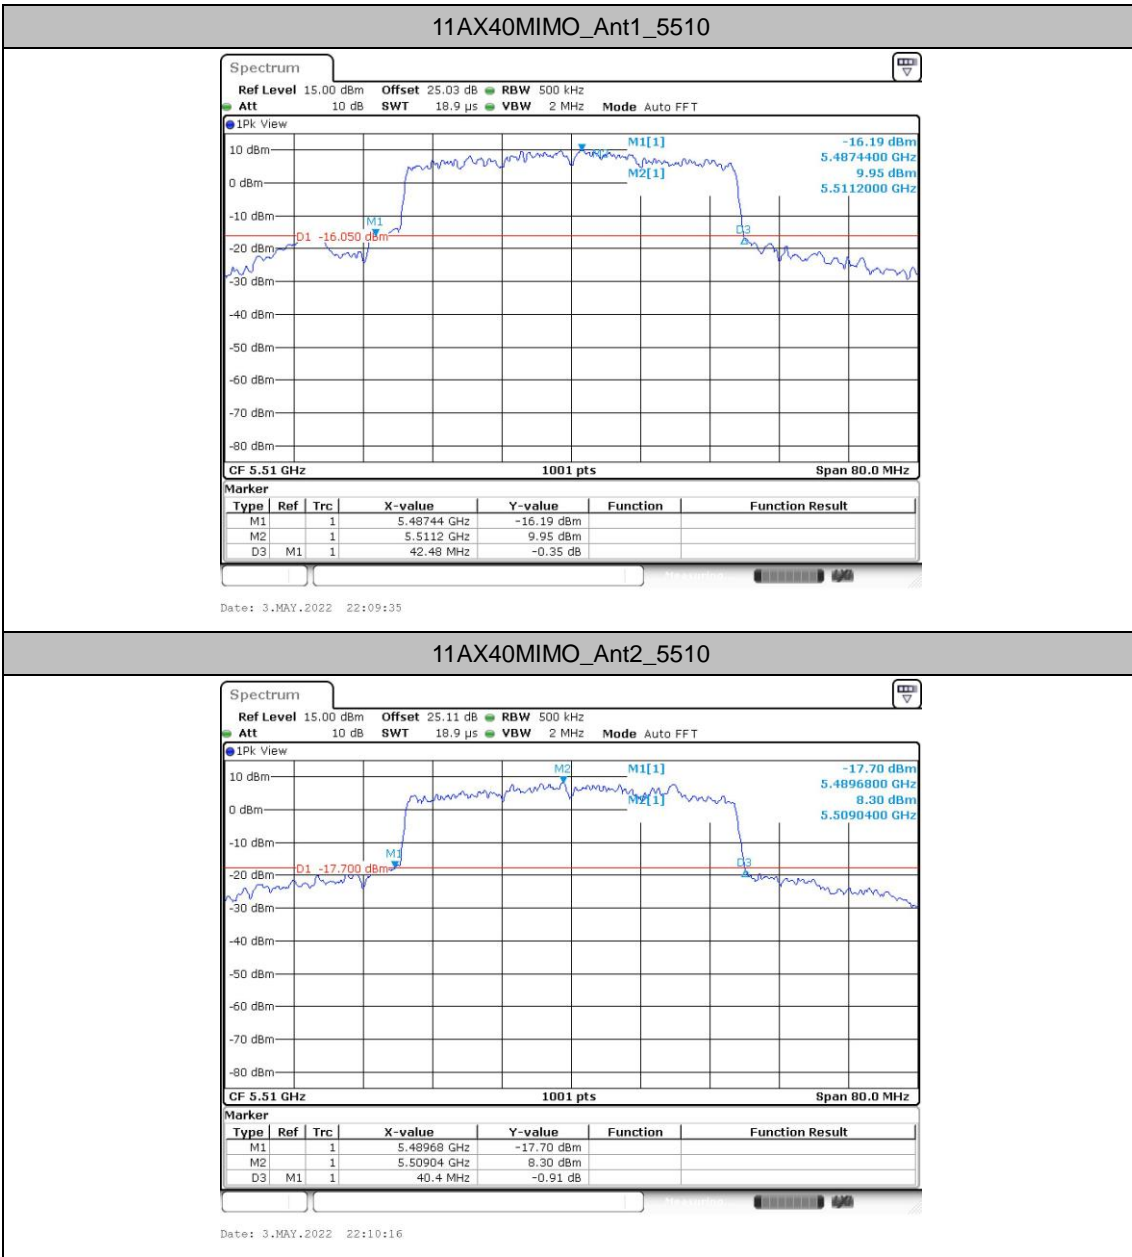

11AX40MIMO_Ant2_5230

Occupied channel bandwidth

Test Result

TestMode	Antenna	Freq(MHz)	OCB [MHz]	FL[MHz]	FH[MHz]	Limit[MHz]	Verdict
11A_	Ant1	5180	17.463	5171.369	5188.831	---	---
	Ant2	5180	17.502	5171.169	5188.671	---	---
	Ant1	5220	17.103	5211.409	5228.511	---	---
	Ant2	5220	17.263	5211.369	5228.631	---	---
	Ant1	5240	17.183	5231.329	5248.511	---	---
	Ant2	5240	17.383	5231.249	5248.631	---	---
	Ant1	5260	17.103	5251.489	5268.591	---	---
	Ant2	5260	17.662	5251.049	5268.711	---	---
	Ant1	5300	16.983	5291.489	5308.472	---	---
	Ant2	5300	17.542	5291.249	5308.791	---	---
	Ant1	5320	17.343	5311.289	5328.631	---	---
	Ant2	5320	17.343	5311.329	5328.671	---	---
	Ant1	5500	17.902	5491.089	5508.991	---	---
	Ant2	5500	18.102	5491.129	5509.231	---	---
	Ant1	5580	17.982	5571.049	5589.031	---	---
	Ant2	5580	17.303	5571.249	5588.551	---	---
	Ant1	5700	18.981	5690.609	5709.590	---	---
	Ant2	5700	18.541	5690.410	5708.951	---	---
11N20MIMO	Ant1	5180	18.342	5170.729	5189.071	---	---
	Ant2	5180	18.581	5170.649	5189.231	---	---
	Ant1	5220	18.342	5210.809	5229.151	---	---
	Ant2	5220	18.342	5210.809	5229.151	---	---
	Ant1	5240	18.382	5230.689	5249.071	---	---
	Ant2	5240	18.302	5230.769	5249.071	---	---
	Ant1	5260	18.222	5250.729	5268.951	---	---
	Ant2	5260	18.262	5250.809	5269.071	---	---
	Ant1	5300	18.422	5290.689	5309.111	---	---
	Ant2	5300	18.462	5290.689	5309.151	---	---
	Ant1	5320	18.581	5310.609	5329.191	---	---
	Ant2	5320	18.541	5310.729	5329.271	---	---
	Ant1	5500	18.941	5490.529	5509.471	---	---
	Ant2	5500	19.5	5490.410	5509.910	---	---
	Ant1	5580	19.061	5570.410	5589.471	---	---
	Ant2	5580	18.581	5570.569	5589.151	---	---
	Ant1	5700	19.86	5689.850	5709.710	---	---
	Ant2	5700	19.381	5690.130	5709.510	---	---
11N40MIMO	Ant1	5190	37.243	5171.379	5208.621	---	---
	Ant2	5190	37.163	5171.538	5208.701	---	---
	Ant1	5230	37.163	5211.459	5248.621	---	---
	Ant2	5230	37.003	5211.459	5248.462	---	---
	Ant1	5270	36.843	5251.538	5288.382	---	---