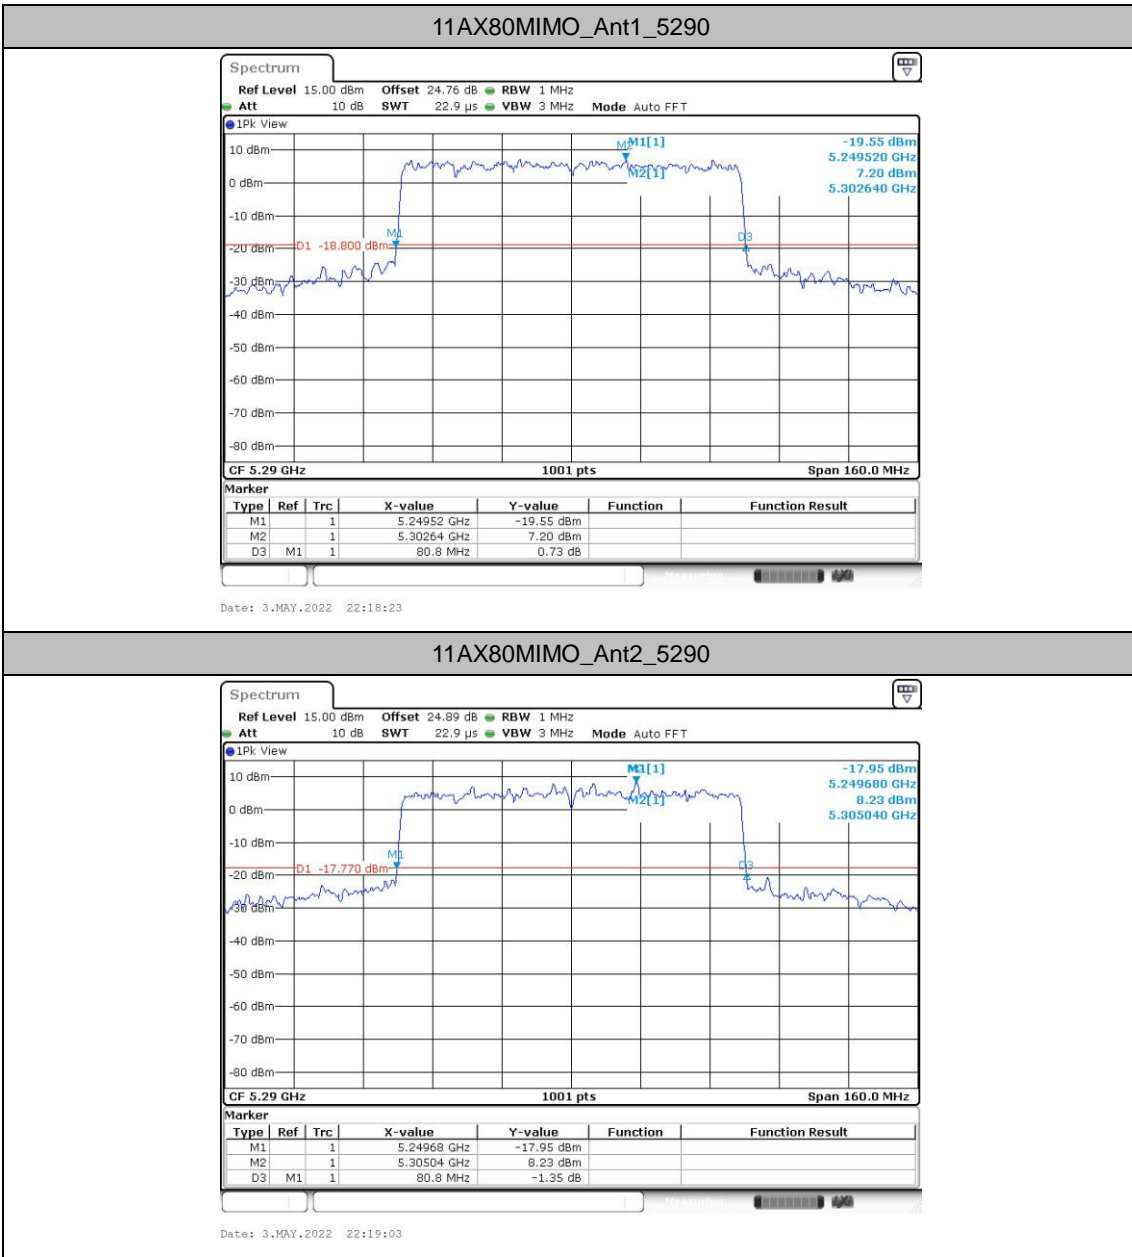

11AX40MIMO_Ant2_5230

Occupied channel bandwidth

Test Result

TestMode	Antenna	Freq(MHz)	OCB [MHz]	FL[MHz]	FH[MHz]	Limit[MHz]	Verdict
11A_	Ant1	5180	17.463	5171.369	5188.831	---	---
	Ant2	5180	17.502	5171.169	5188.671	---	---
	Ant1	5220	17.103	5211.409	5228.511	---	---
	Ant2	5220	17.263	5211.369	5228.631	---	---
	Ant1	5240	17.183	5231.329	5248.511	---	---
	Ant2	5240	17.383	5231.249	5248.631	---	---
	Ant1	5260	17.103	5251.489	5268.591	---	---
	Ant2	5260	17.662	5251.049	5268.711	---	---
	Ant1	5300	16.983	5291.489	5308.472	---	---
	Ant2	5300	17.542	5291.249	5308.791	---	---
	Ant1	5320	17.343	5311.289	5328.631	---	---
	Ant2	5320	17.343	5311.329	5328.671	---	---
	Ant1	5500	17.902	5491.089	5508.991	---	---
	Ant2	5500	18.102	5491.129	5509.231	---	---
	Ant1	5580	17.982	5571.049	5589.031	---	---
	Ant2	5580	17.303	5571.249	5588.551	---	---
	Ant1	5700	18.981	5690.609	5709.590	---	---
	Ant2	5700	18.541	5690.410	5708.951	---	---
11N20MIMO	Ant1	5180	18.342	5170.729	5189.071	---	---
	Ant2	5180	18.581	5170.649	5189.231	---	---
	Ant1	5220	18.342	5210.809	5229.151	---	---
	Ant2	5220	18.342	5210.809	5229.151	---	---
	Ant1	5240	18.382	5230.689	5249.071	---	---
	Ant2	5240	18.302	5230.769	5249.071	---	---
	Ant1	5260	18.222	5250.729	5268.951	---	---
	Ant2	5260	18.262	5250.809	5269.071	---	---
	Ant1	5300	18.422	5290.689	5309.111	---	---
	Ant2	5300	18.462	5290.689	5309.151	---	---
	Ant1	5320	18.581	5310.609	5329.191	---	---
	Ant2	5320	18.541	5310.729	5329.271	---	---
	Ant1	5500	18.941	5490.529	5509.471	---	---
	Ant2	5500	19.5	5490.410	5509.910	---	---
	Ant1	5580	19.061	5570.410	5589.471	---	---
	Ant2	5580	18.581	5570.569	5589.151	---	---
	Ant1	5700	19.86	5689.850	5709.710	---	---
	Ant2	5700	19.381	5690.130	5709.510	---	---
11N40MIMO	Ant1	5190	37.243	5171.379	5208.621	---	---
	Ant2	5190	37.163	5171.538	5208.701	---	---
	Ant1	5230	37.163	5211.459	5248.621	---	---
	Ant2	5230	37.003	5211.459	5248.462	---	---
	Ant1	5270	36.843	5251.538	5288.382	---	---