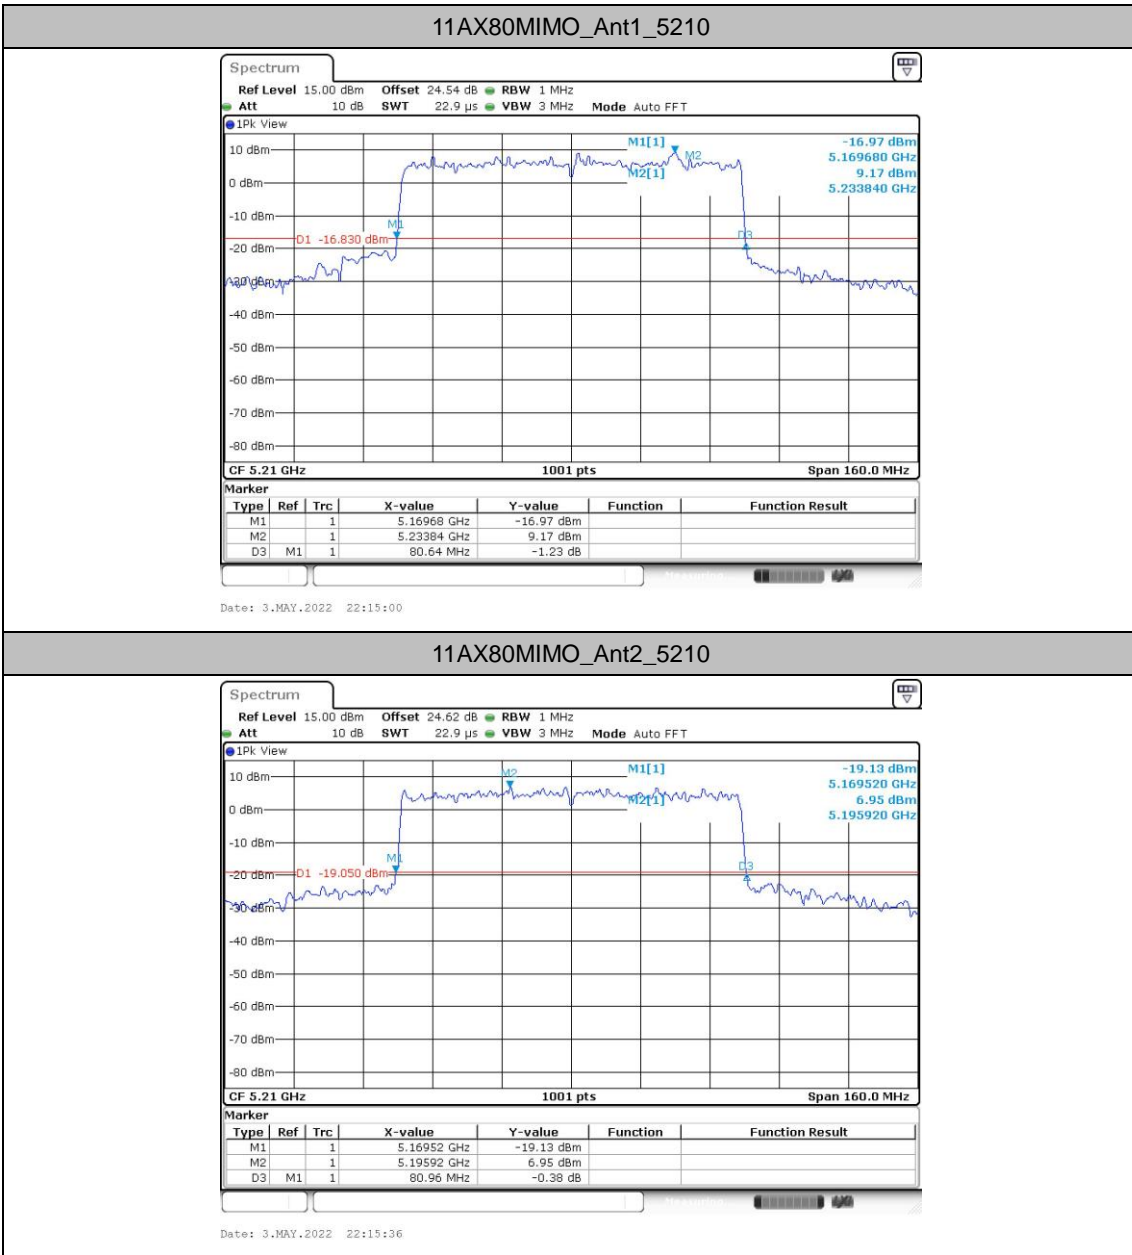

11AX40MIMO_Ant2_5230

Occupied channel bandwidth

Test Result

TestMode	Antenna	Freq(MHz)	OCB [MHz]	FL[MHz]	FH[MHz]	Limit[MHz]	Verdict
11A_	Ant1	5180	17.463	5171.369	5188.831	---	---
	Ant2	5180	17.502	5171.169	5188.671	---	---
	Ant1	5220	17.103	5211.409	5228.511	---	---
	Ant2	5220	17.263	5211.369	5228.631	---	---
	Ant1	5240	17.183	5231.329	5248.511	---	---
	Ant2	5240	17.383	5231.249	5248.631	---	---
	Ant1	5260	17.103	5251.489	5268.591	---	---
	Ant2	5260	17.662	5251.049	5268.711	---	---
	Ant1	5300	16.983	5291.489	5308.472	---	---
	Ant2	5300	17.542	5291.249	5308.791	---	---
	Ant1	5320	17.343	5311.289	5328.631	---	---
	Ant2	5320	17.343	5311.329	5328.671	---	---
	Ant1	5500	17.902	5491.089	5508.991	---	---
	Ant2	5500	18.102	5491.129	5509.231	---	---
	Ant1	5580	17.982	5571.049	5589.031	---	---
	Ant2	5580	17.303	5571.249	5588.551	---	---
	Ant1	5700	18.981	5690.609	5709.590	---	---
	Ant2	5700	18.541	5690.410	5708.951	---	---
11N20MIMO	Ant1	5180	18.342	5170.729	5189.071	---	---
	Ant2	5180	18.581	5170.649	5189.231	---	---
	Ant1	5220	18.342	5210.809	5229.151	---	---
	Ant2	5220	18.342	5210.809	5229.151	---	---
	Ant1	5240	18.382	5230.689	5249.071	---	---
	Ant2	5240	18.302	5230.769	5249.071	---	---
	Ant1	5260	18.222	5250.729	5268.951	---	---
	Ant2	5260	18.262	5250.809	5269.071	---	---
	Ant1	5300	18.422	5290.689	5309.111	---	---
	Ant2	5300	18.462	5290.689	5309.151	---	---
	Ant1	5320	18.581	5310.609	5329.191	---	---
	Ant2	5320	18.541	5310.729	5329.271	---	---
	Ant1	5500	18.941	5490.529	5509.471	---	---
	Ant2	5500	19.5	5490.410	5509.910	---	---
	Ant1	5580	19.061	5570.410	5589.471	---	---
	Ant2	5580	18.581	5570.569	5589.151	---	---
	Ant1	5700	19.86	5689.850	5709.710	---	---
	Ant2	5700	19.381	5690.130	5709.510	---	---
11N40MIMO	Ant1	5190	37.243	5171.379	5208.621	---	---
	Ant2	5190	37.163	5171.538	5208.701	---	---
	Ant1	5230	37.163	5211.459	5248.621	---	---
	Ant2	5230	37.003	5211.459	5248.462	---	---
	Ant1	5270	36.843	5251.538	5288.382	---	---