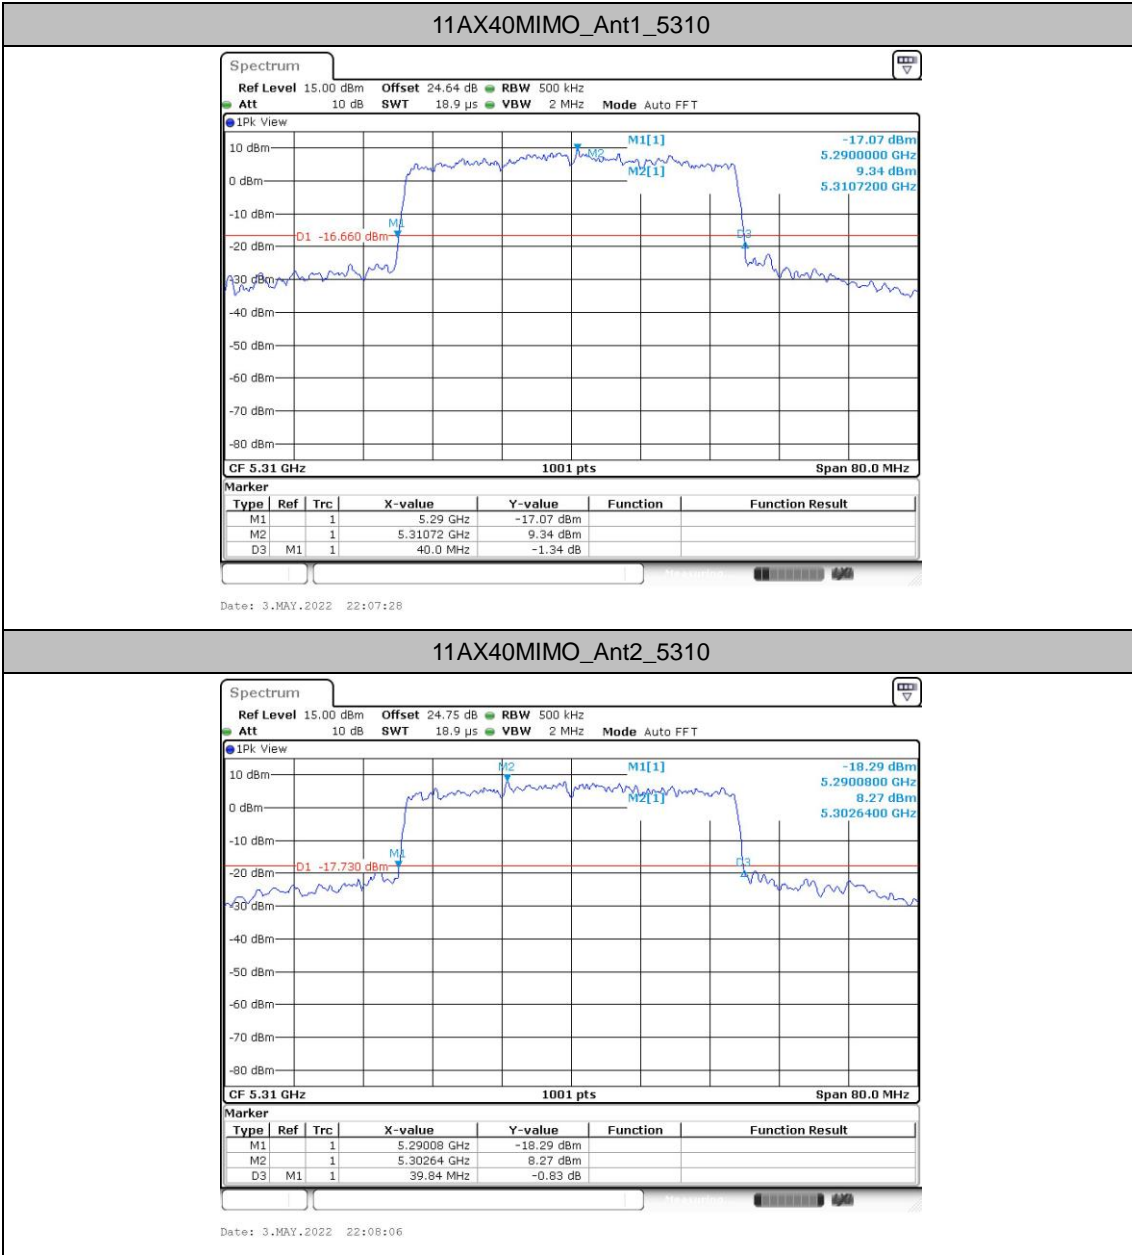

11AX40MIMO_Ant2_5230

Occupied channel bandwidth

Test Result

TestMode	Antenna	Freq(MHz)	OCB [MHz]	FL[MHz]	FH[MHz]	Limit[MHz]	Verdict
11A_	Ant1	5180	17.463	5171.369	5188.831	---	---
	Ant2	5180	17.502	5171.169	5188.671	---	---
	Ant1	5220	17.103	5211.409	5228.511	---	---
	Ant2	5220	17.263	5211.369	5228.631	---	---
	Ant1	5240	17.183	5231.329	5248.511	---	---
	Ant2	5240	17.383	5231.249	5248.631	---	---
	Ant1	5260	17.103	5251.489	5268.591	---	---
	Ant2	5260	17.662	5251.049	5268.711	---	---
	Ant1	5300	16.983	5291.489	5308.472	---	---
	Ant2	5300	17.542	5291.249	5308.791	---	---
	Ant1	5320	17.343	5311.289	5328.631	---	---
	Ant2	5320	17.343	5311.329	5328.671	---	---
	Ant1	5500	17.902	5491.089	5508.991	---	---
	Ant2	5500	18.102	5491.129	5509.231	---	---
	Ant1	5580	17.982	5571.049	5589.031	---	---
	Ant2	5580	17.303	5571.249	5588.551	---	---
	Ant1	5700	18.981	5690.609	5709.590	---	---
	Ant2	5700	18.541	5690.410	5708.951	---	---
11N20MIMO	Ant1	5180	18.342	5170.729	5189.071	---	---
	Ant2	5180	18.581	5170.649	5189.231	---	---
	Ant1	5220	18.342	5210.809	5229.151	---	---
	Ant2	5220	18.342	5210.809	5229.151	---	---
	Ant1	5240	18.382	5230.689	5249.071	---	---
	Ant2	5240	18.302	5230.769	5249.071	---	---
	Ant1	5260	18.222	5250.729	5268.951	---	---
	Ant2	5260	18.262	5250.809	5269.071	---	---
	Ant1	5300	18.422	5290.689	5309.111	---	---
	Ant2	5300	18.462	5290.689	5309.151	---	---
	Ant1	5320	18.581	5310.609	5329.191	---	---
	Ant2	5320	18.541	5310.729	5329.271	---	---
	Ant1	5500	18.941	5490.529	5509.471	---	---
	Ant2	5500	19.5	5490.410	5509.910	---	---
	Ant1	5580	19.061	5570.410	5589.471	---	---
	Ant2	5580	18.581	5570.569	5589.151	---	---
	Ant1	5700	19.86	5689.850	5709.710	---	---
	Ant2	5700	19.381	5690.130	5709.510	---	---
11N40MIMO	Ant1	5190	37.243	5171.379	5208.621	---	---
	Ant2	5190	37.163	5171.538	5208.701	---	---
	Ant1	5230	37.163	5211.459	5248.621	---	---
	Ant2	5230	37.003	5211.459	5248.462	---	---
	Ant1	5270	36.843	5251.538	5288.382	---	---