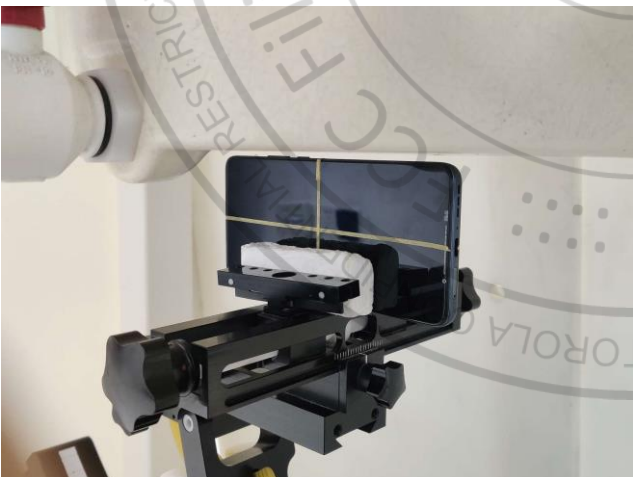

**Appendix D. SAR Test Setup Photos**

**Head Exposure Condition**

**Right Cheek, Test Separation 0 mm**

**Right Tilted, Test Separation 0 mm**

**Left Cheek, Test Separation 0 mm**

**Left Tilted, Test Separation 0 mm**

Hotspot Exposure Condition

Front, Test Separation 5 mm

Back, Test Separation 5 mm

Left Side, Test Separation 5 mm

Right Side, Test Separation 5 mm

Top Side, Test Separation 5 mm

Bottom Side, Test Separation 5 mm

Body-worn Exposure Condition

Front, Test Separation 5 mm

Back, Test Separation 5 mm

Back with headset, Test Separation 5 mm

Sensor off

Front, Test Separation 16 mm

Back, Test Separation 20 mm

Front with headset, Test Separation 16 mm

Top Side, Test Separation 11 mm

Bottom Side, Test Separation 11 mm

Top Side, Test Separation 12 mm

Back, Test Separation 3 mm

Right Side, Test Separation 4 mm

Back, Test Separation 4 mm