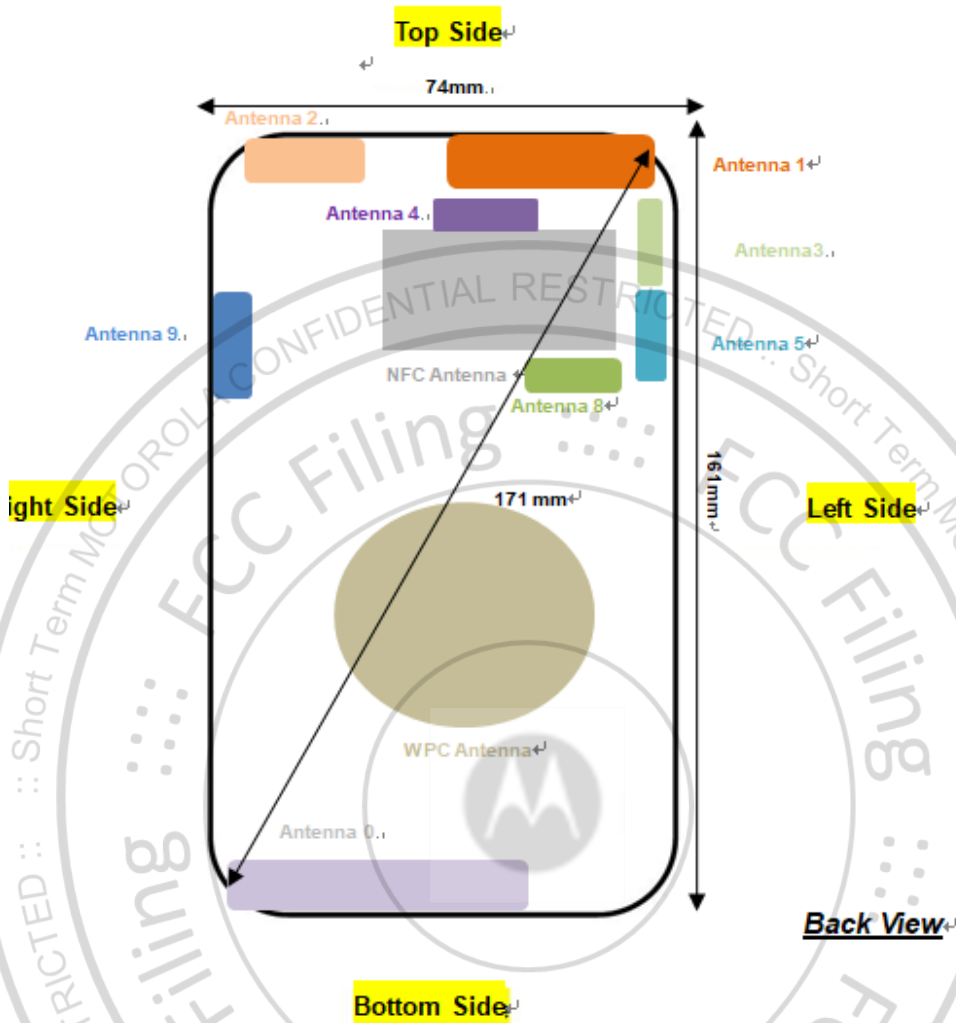

Body-worn Exposure Condition

Front, Test Separation 5 mm

Back, Test Separation 5 mm

Back with headset, Test Separation 5 mm

Sensor off

Front, Test Separation 16 mm

Back, Test Separation 20 mm

Front with headset, Test Separation 16 mm

Bottom Side, Test Separation 0 mm

Sensor off

Front, Test Separation 7 mm

Back, Test Separation 10 mm

Front, Test Separation 6 mm

Back, Test Separation 8 mm

Back, Test Separation 11 mm

Left Side, Test Separation 3 mm

Top Side, Test Separation 11 mm

Bottom Side, Test Separation 11 mm

Top Side, Test Separation 12 mm

Back, Test Separation 3 mm

Right Side, Test Separation 4 mm

Back, Test Separation 4 mm

### Antenna Location

Antenna	Support Band
Antenna 0	GSM: 850/1900<TX/RX> WCDMA: B2/B5<TX/RX> LTE: B2/B4/B5/B7/B12/B13/B66 <TX/RX> NR: n2/n5/n66 <TX/RX>
Antenna 1	LTE: B2/B4/B5 /B12 /B13/B66 <TX/RX> NR: n2/n5/n66 <TX/RX>
Antenna 2	Bluetooth Chain 0<TX/RX> WIFI 2.4G Chain 0<TX/RX> WIFI 5G/6E Chain 0<TX/RX>
Antenna 3	LTE: B48 <TX/RX> NR: n48/n77/n78<TX/RX>
Antenna 4	LTE: B48 <TX/RX> NR: n48/n77/n78<TX/RX>
Antenna 5	LTE: B48 <TX/RX> NR: n48/n77/n78<TX/RX>
Antenna 8	LTE: B48 <TX/RX> NR: n48/n77/n78<TX/RX>
Antenna 9	WIFI 2.4G Chain 1<TX/RX> WIFI 5G/6E Chain 1<TX/RX>
NFC Antenna	NFC<TX/RX>
WPC Antenna	WPT<TX/RX>