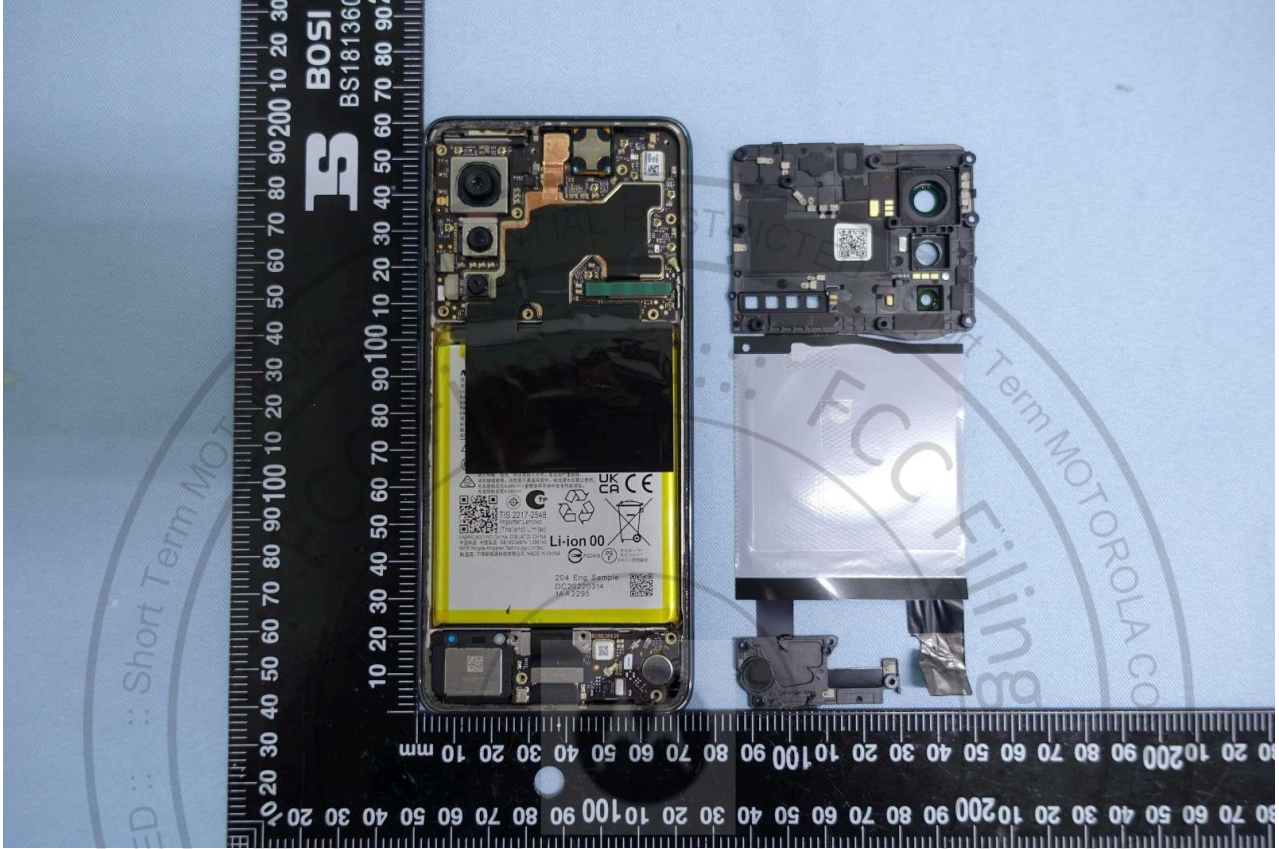

### 3. Internal Photograph of EUT

Brand Name: Motorola / Model Name: XT2205-3

Brand Name: Motorola / Model Name: XT2205-3

Brand Name: Motorola / Model Name: XT2205-3

Brand Name: Motorola / Model Name: XT2205-3

Brand Name: Motorola / Model Name: XT2205-3

Brand Name: Motorola / Model Name: XT2205-3

Brand Name: Motorola / Model Name: XT2205-3

Brand Name: Motorola / Model Name: XT2205-3

Brand Name: Motorola / Model Name: XT2205-3