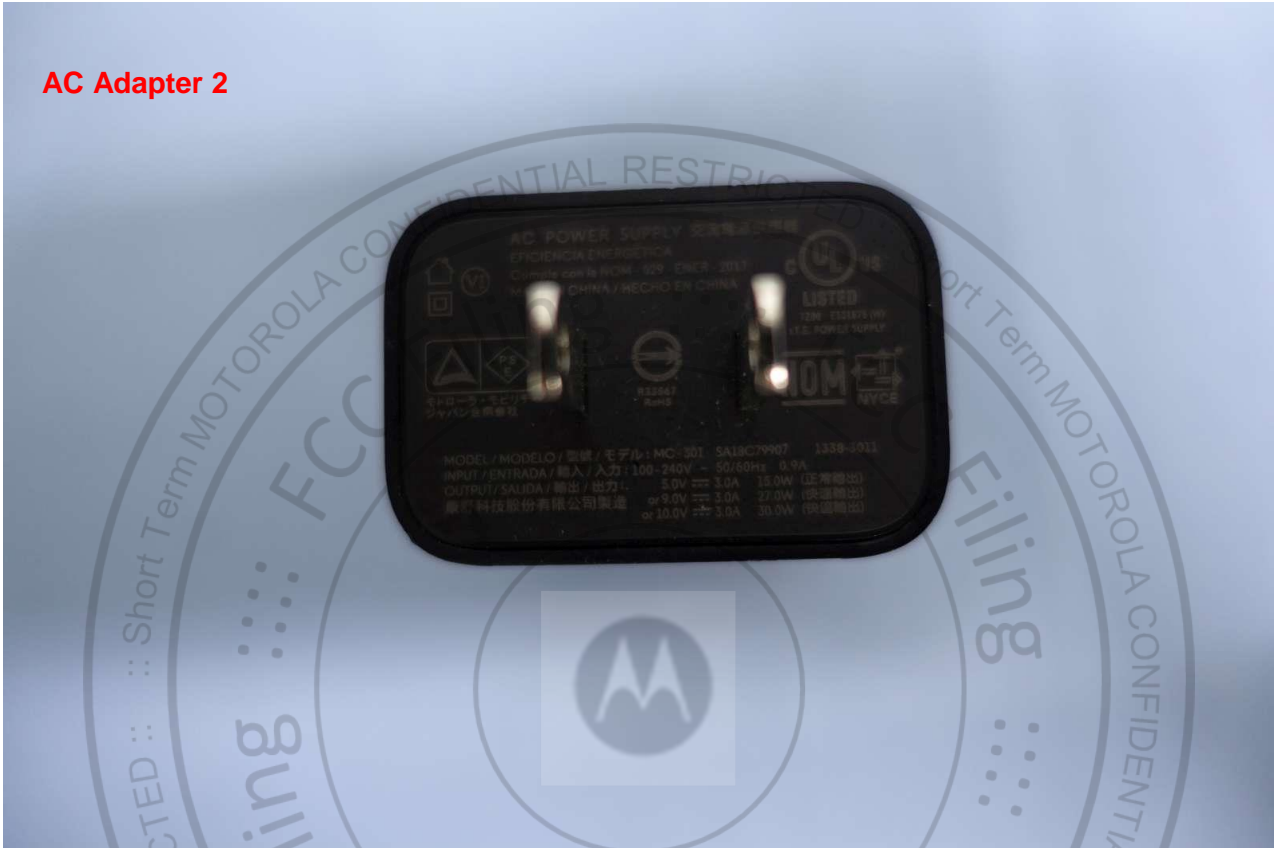

Brand Name: Motorola / Model Name: XT2205-3

AC Adapter 2