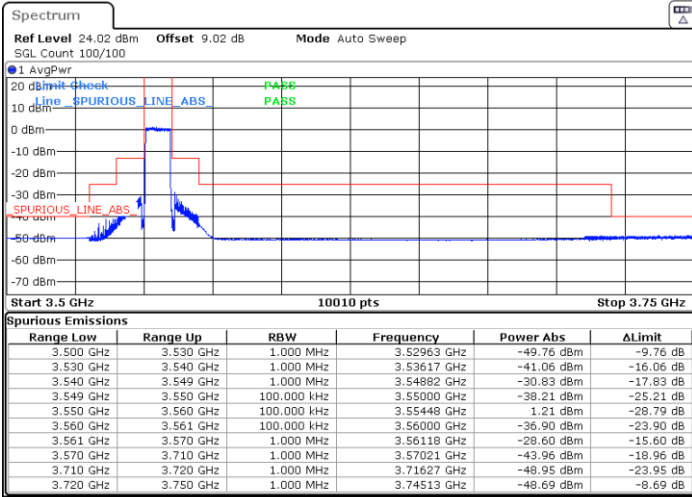

Highest Channel / FullIRB

N/A

Date: 25.APR.2022 17:01:40

LTE Band 48 / 10MHz

16QAM

Lowest Channel / 1RB0

Lowest Channel / 1RBmax

Date: 25.APR.2022 17:41:16

Date: 25.APR.2022 17:45:24

Lowest Channel / FullIRB

N/A

Date: 25.APR.2022 17:49:32

LTE Band 48 / 10MHz

16QAM

MiddleChannel / 1RB0

Middle Channel / 1RBmax