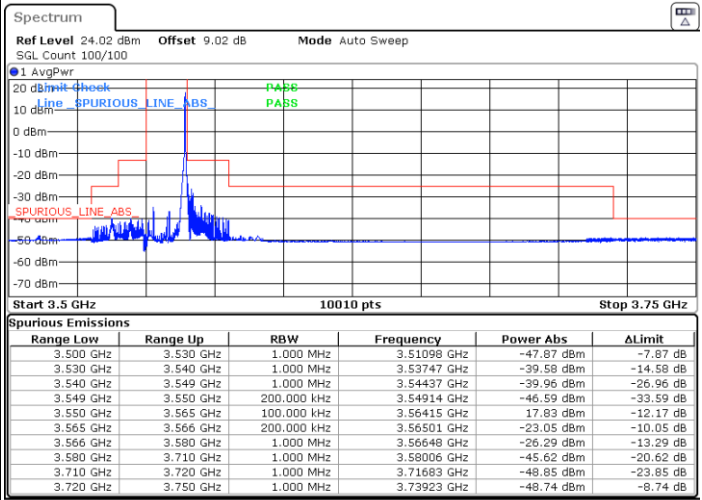

Date: 25.APR.2022 18:01:52

Date: 25.APR.2022 17:57:46

Middle Channel / FullIRB

N/A

Date: 25.APR.2022 17:53:39

LTE Band 48 / 10MHz

16QAM

Highest Channel / 1RB0

Highest Channel / 1RBmax

Date: 25.APR.2022 18:05:58

Date: 25.APR.2022 18:10:05

Highest Channel / FullIRB

N/A

Date: 25.APR.2022 18:14:12

LTE Band 48 / 15MHz

16QAM

Lowest Channel / 1RB0

Lowest Channel / 1RBmax

Date: 25.APR.2022 21:47:54

Date: 25.APR.2022 21:52:04

Lowest Channel / FullIRB

N/A

Date: 25.APR.2022 21:56:13

LTE Band 48 / 15MHz