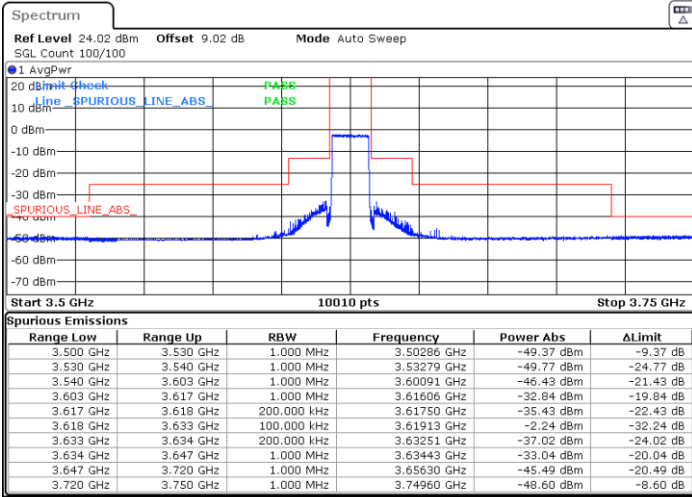

N/A

Date: 25.APR.2022 18:15:34

LTE Band 48 / 15MHz

64QAM

Lowest Channel / 1RB0

Lowest Channel / 1RBmax

Date: 25.APR.2022 21:49:17

Date: 25.APR.2022 21:53:27

Lowest Channel / FullIRB

N/A

Date: 25.APR.2022 21:57:36

LTE Band 48 / 15MHz

64QAM

Middle Channel / 1RB0

Middle Channel / 1RBmax

Date: 25.APR.2022 22:09:57

Date: 25.APR.2022 22:05:50

Middle Channel / FullIRB

N/A

Date: 25.APR.2022 22:01:43

LTE Band 48 / 15MHz

64QAM

Highest Channel / 1RB0

Highest Channel / 1RBmax

Date: 25.APR.2022 22:14:06

Date: 25.APR.2022 22:18:15

Highest Channel / FullIRB

N/A

Date: 25.APR.2022 22:19:38

LTE Band 48 / 20MHz

64QAM

Lowest Channel / 1RB0