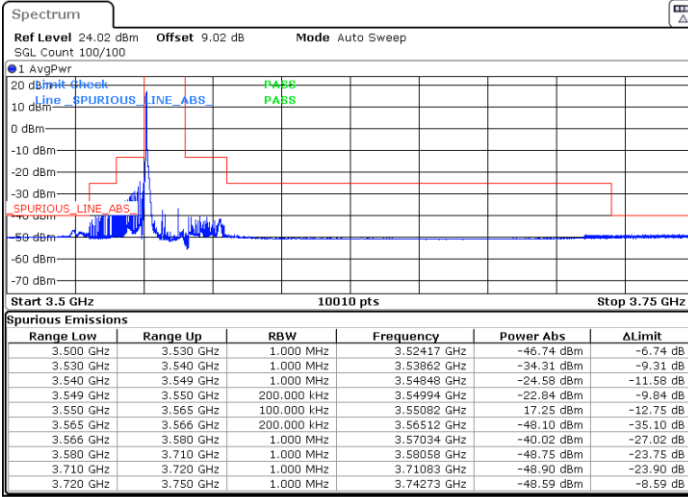

Date: 25.APR.2022 17:55:01

LTE Band 48 / 10MHz

64QAM

Highest Channel / 1RB0

Highest Channel / 1RBmax

Date: 25.APR.2022 18:07:20

Date: 25.APR.2022 18:11:27

Highest Channel / FullIRB

N/A

Date: 25.APR.2022 18:15:34

LTE Band 48 / 15MHz

64QAM

Lowest Channel / 1RB0

Lowest Channel / 1RBmax

Date: 25.APR.2022 21:49:17

Date: 25.APR.2022 21:53:27

Lowest Channel / FullIRB

N/A

Date: 25.APR.2022 21:57:36

LTE Band 48 / 15MHz

64QAM

Middle Channel / 1RB0

Middle Channel / 1RBmax

Date: 25.APR.2022 22:09:57