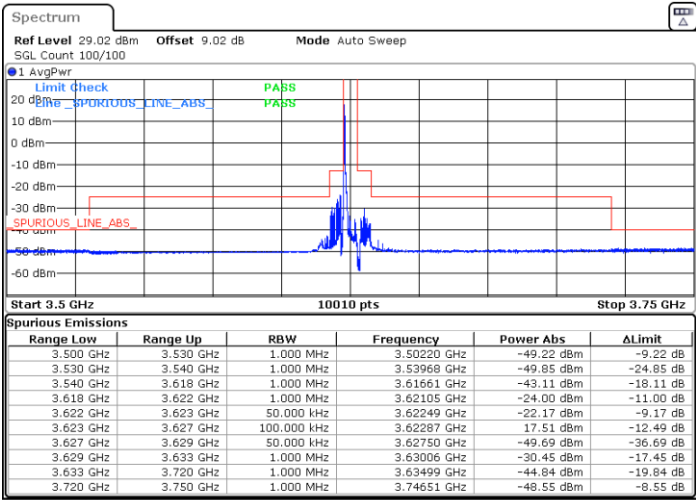

Date: 27.APR.2022 11:08:48

Highest Channel / FullIRB

N/A

Date: 27.APR.2022 11:18:57

LTE Band 48 / 5MHz

64QAM

Lowest Channel / 1RB0

Lowest Channel / 1RBmax

Date: 25.APR.2022 16:29:53

Date: 25.APR.2022 16:34:03

Lowest Channel / FullIRB

N/A

Date: 25.APR.2022 16:38:13

LTE Band 48 / 5MHz

64QAM

Middle Channel / 1RB0

Middle Channel / 1RBmax

Date: 25.APR.2022 16:50:35

Date: 25.APR.2022 16:46:28

Middle Channel / FullIRB

N/A

Date: 25.APR.2022 16:42:21

LTE Band 48 / 5MHz

64QAM

Highest Channel / 1RB0

Highest Channel / 1RBmax

Date: 25.APR.2022 16:54:43

Date: 25.APR.2022 17:09:06

Highest Channel / FullIRB

N/A

Date: 25.APR.2022 17:03:03

LTE Band 48 / 10MHz