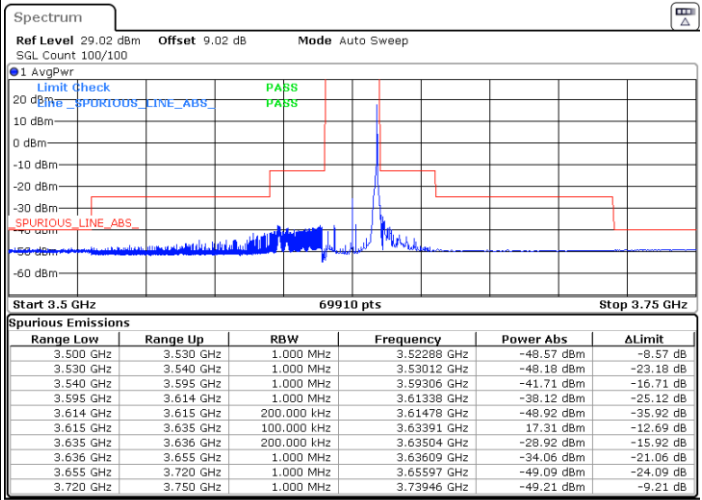

Date: 25.APR.2022 22:21:01

LTE Band 48 / 20MHz

16QAM

Lowest Channel / 1RB0

Lowest Channel / 1RBmax

Date: 26.APR.2022 10:31:26

Date: 26.APR.2022 10:35:35

Lowest Channel / FullIRB

N/A

Date: 26.APR.2022 10:39:43

LTE Band 48 / 20MHz

16QAM

Middle Channel / 1RB0

Middle Channel / 1RBmax

Date: 26.APR.2022 10:43:52

Date: 26.APR.2022 10:48:00

Middle Channel / FullIRB

N/A

Date: 26.APR.2022 10:52:07

LTE Band 48 / 20MHz

16QAM

Highest Channel / 1RB0

Highest Channel / 1RBmax

Date: 27.APR.2022 11:13:58

Date: 27.APR.2022 11:08:48

Highest Channel / FullIRB

N/A

Date: 27.APR.2022 11:18:57

LTE Band 48 / 5MHz

64QAM

Lowest Channel / 1RB0

Lowest Channel / 1RBmax