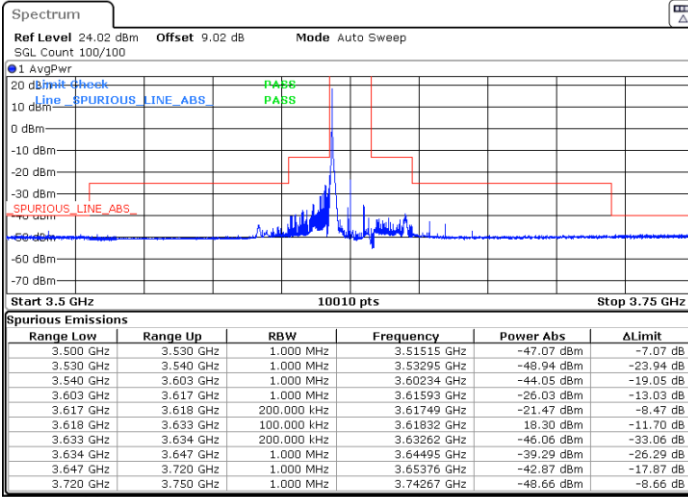

LTE Band 48 / 15MHz

16QAM

Middle Channel / 1RB0

Middle Channel / 1RBmax

Date: 25.APR.2022 22:08:35

Date: 25.APR.2022 22:04:28