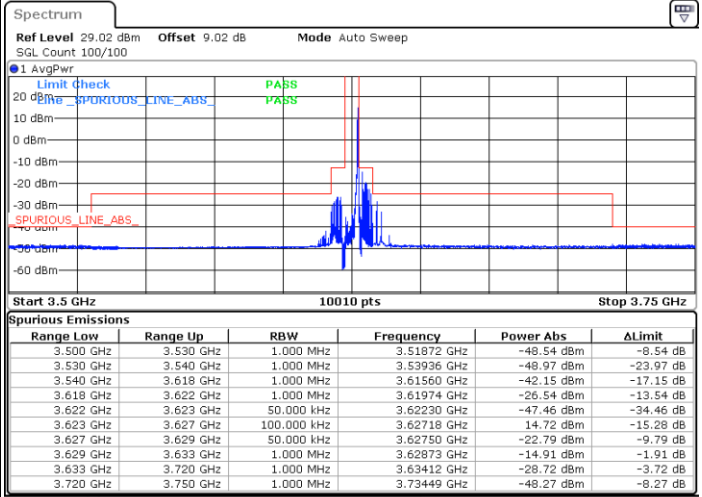

LTE Band 48 / 5MHz

256QAM

Lowest Channel / 1RB0

Lowest Channel / 1RBmax

Date: 13.MAY.2022 02:37:48

Date: 13.MAY.2022 02:48:16

Lowest Channel / FullIRB

N/A

Date: 13.MAY.2022 02:52:36

LTE Band 48 / 5MHz

256QAM

Middle Channel / 1RB0

Middle Channel / 1RBmax

Date: 13.MAY.2022 02:56:44

Date: 13.MAY.2022 03:00:02

Middle Channel / FullIRB

N/A

Date: 13.MAY.2022 03:02:53

LTE Band 48 / 5MHz

256QAM

Highest Channel / 1RB0

Highest Channel / 1RBmax

Date: 13.MAY.2022 03:06:10

Date: 13.MAY.2022 03:09:56