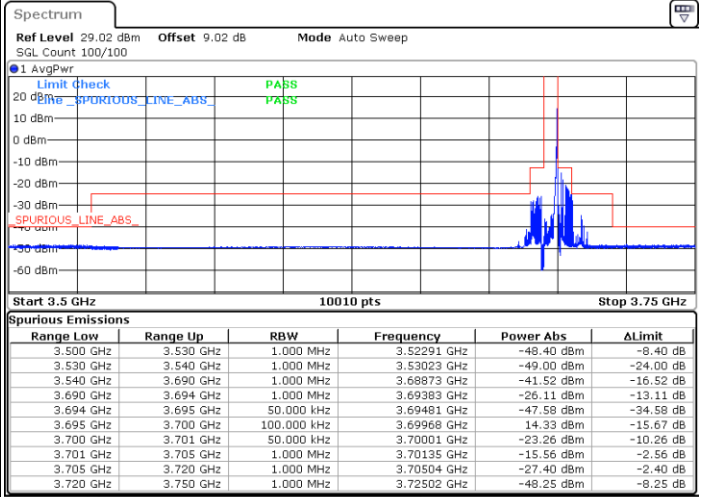

LTE Band 48 / 5MHz

256QAM

Lowest Channel / 1RB0

Lowest Channel / 1RBmax

Date: 13.MAY.2022 02:37:48

Date: 13.MAY.2022 02:48:16

Lowest Channel / FullIRB

N/A

Date: 13.MAY.2022 02:52:36

LTE Band 48 / 5MHz

256QAM

Middle Channel / 1RB0

Middle Channel / 1RBmax

Date: 13.MAY.2022 02:56:44

Date: 13.MAY.2022 03:00:02

Middle Channel / FullIRB

N/A

Date: 13.MAY.2022 03:02:53

LTE Band 48 / 5MHz

256QAM

Highest Channel / 1RB0

Highest Channel / 1RBmax

Date: 13.MAY.2022 03:06:10

Date: 13.MAY.2022 03:09:56