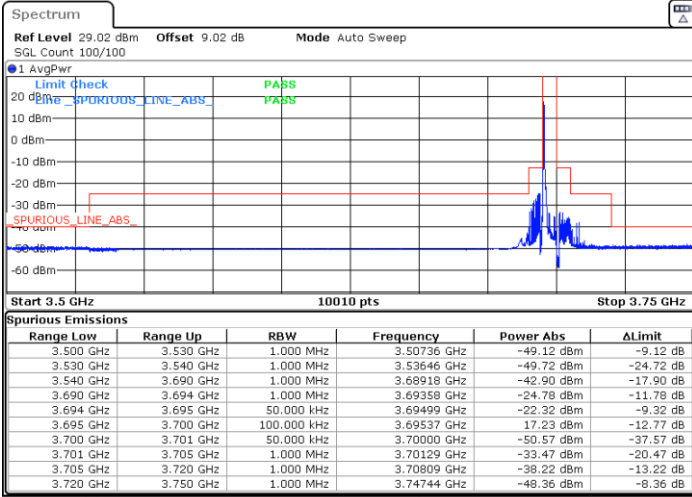

Date: 25.APR.2022 16:29:53

Date: 25.APR.2022 16:34:03

Lowest Channel / FullIRB

N/A

Date: 25.APR.2022 16:38:13

LTE Band 48 / 5MHz

64QAM

Middle Channel / 1RB0

Middle Channel / 1RBmax

Date: 25.APR.2022 16:50:35

Date: 25.APR.2022 16:46:28

Middle Channel / FullIRB

N/A

Date: 25.APR.2022 16:42:21

LTE Band 48 / 5MHz

64QAM

Highest Channel / 1RB0

Highest Channel / 1RBmax

Date: 25.APR.2022 16:54:43

Date: 25.APR.2022 17:09:06

Highest Channel / FullIRB

N/A

Date: 25.APR.2022 17:03:03

LTE Band 48 / 10MHz