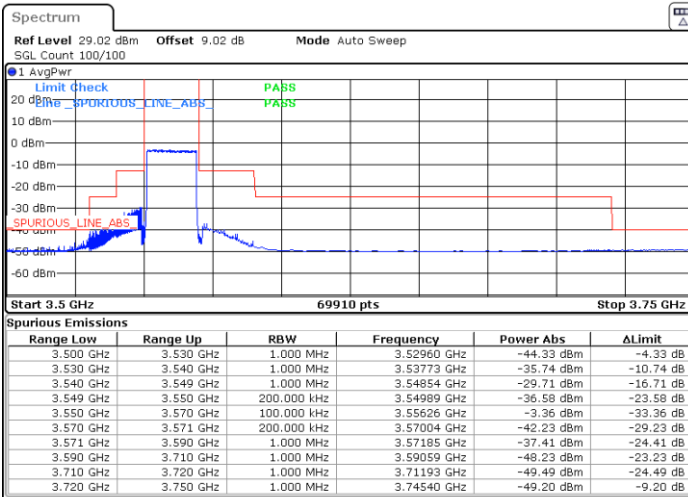

Date: 25.APR.2022 22:14:06

Date: 25.APR.2022 22:18:15

Highest Channel / FullIRB

N/A

Date: 25.APR.2022 22:19:38

LTE Band 48 / 20MHz

64QAM

Lowest Channel / 1RB0

Lowest Channel / 1RBmax

Date: 26.APR.2022 10:32:49

Date: 26.APR.2022 10:36:58

Lowest Channel / FullIRB

N/A

Date: 26.APR.2022 10:41:06

LTE Band 48 / 20MHz

64QAM

Middle Channel / 1RB0

Middle Channel / 1RBmax

Date: 26.APR.2022 10:45:14

Date: 26.APR.2022 10:49:22

Middle Channel / FullIRB

N/A

Date: 26.APR.2022 10:53:30

LTE Band 48 / 20MHz