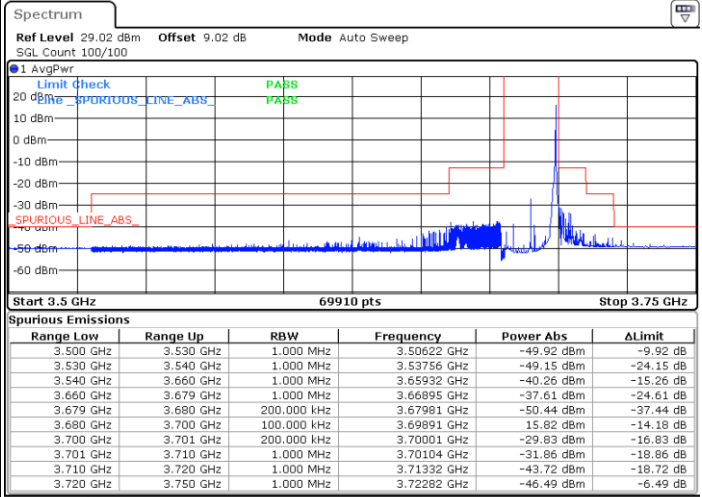

N/A

Date: 26.APR.2022 10:39:43

LTE Band 48 / 20MHz

16QAM

Middle Channel / 1RB0

Middle Channel / 1RBmax

Date: 26.APR.2022 10:43:52

Date: 26.APR.2022 10:48:00

Middle Channel / FullIRB

N/A

Date: 26.APR.2022 10:52:07

LTE Band 48 / 20MHz

16QAM

Highest Channel / 1RB0

Highest Channel / 1RBmax

Date: 27.APR.2022 11:13:58

Date: 27.APR.2022 11:08:48

Highest Channel / FullIRB

N/A

Date: 27.APR.2022 11:18:57

LTE Band 48 / 5MHz

64QAM

Lowest Channel / 1RB0

Lowest Channel / 1RBmax