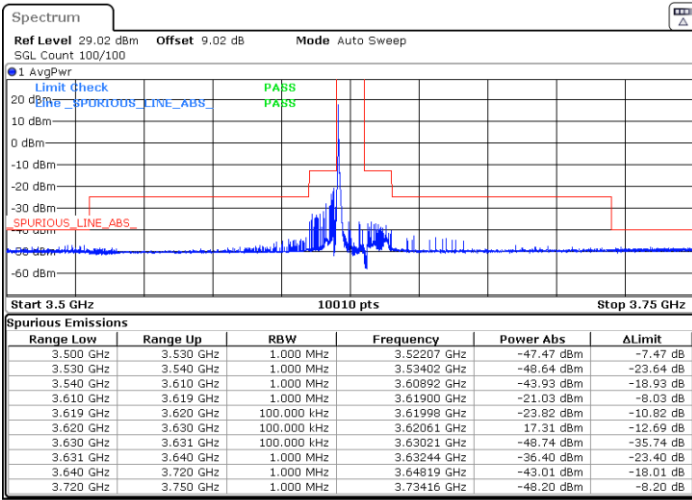

Highest Channel / 1RB0

Highest Channel / 1RBmax

Date: 25.APR.2022 16:54:43

Date: 25.APR.2022 17:09:06

Highest Channel / FullIRB

N/A

Date: 25.APR.2022 17:03:03

LTE Band 48 / 10MHz

64QAM

Lowest Channel / 1RB0

Lowest Channel / 1RBmax

Date: 25.APR.2022 17:42:39

Date: 25.APR.2022 17:46:47

Lowest Channel / FullIRB

N/A

Date: 25.APR.2022 17:50:55

LTE Band 48 / 10MHz

64QAM

MiddleChannel / 1RB0

Middle Channel / 1RBmax

Date: 25.APR.2022 18:03:14

Date: 25.APR.2022 17:59:08

Middle Channel / FullIRB

N/A

Date: 25.APR.2022 17:55:01

LTE Band 48 / 10MHz

64QAM

Highest Channel / 1RB0

Highest Channel / 1RBmax

Date: 25.APR.2022 18:07:20

Date: 25.APR.2022 18:11:27

Highest Channel / FullIRB