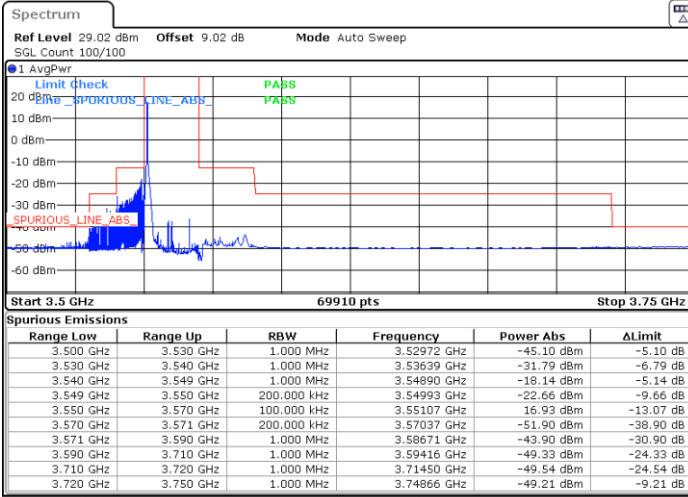

Date: 25.APR.2022 22:05:50

Middle Channel / FullIRB

N/A

Date: 25.APR.2022 22:01:43

LTE Band 48 / 15MHz

64QAM

Highest Channel / 1RB0

Highest Channel / 1RBmax

Date: 25.APR.2022 22:14:06

Date: 25.APR.2022 22:18:15

Highest Channel / FullIRB

N/A

Date: 25.APR.2022 22:19:38

LTE Band 48 / 20MHz

64QAM

Lowest Channel / 1RB0

Lowest Channel / 1RBmax

Date: 26.APR.2022 10:32:49

Date: 26.APR.2022 10:36:58

Lowest Channel / FullIRB

N/A

Date: 26.APR.2022 10:41:06

LTE Band 48 / 20MHz

64QAM