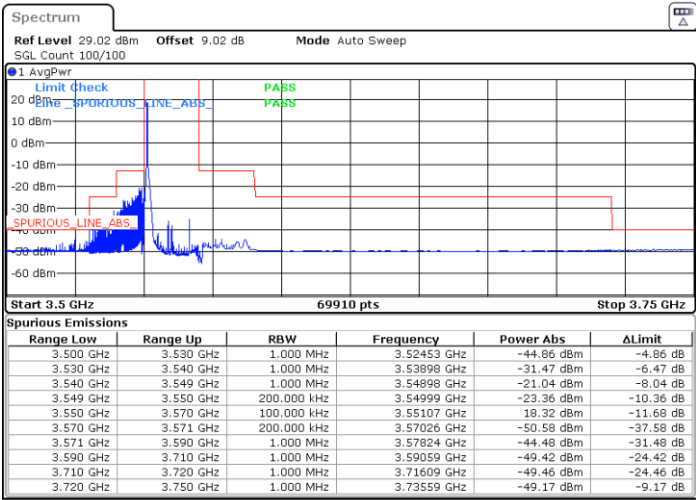

LTE Band 48 / 15MHz

16QAM

Highest Channel / 1RB0

Highest Channel / 1RBmax

Date: 25.APR.2022 22:12:43

Date: 25.APR.2022 22:16:52

Highest Channel / FullIRB

N/A

Date: 25.APR.2022 22:21:01

LTE Band 48 / 20MHz

16QAM

Lowest Channel / 1RB0

Lowest Channel / 1RBmax

Date: 26.APR.2022 10:31:26

Date: 26.APR.2022 10:35:35

Lowest Channel / FullIRB

N/A

Date: 26.APR.2022 10:39:43

LTE Band 48 / 20MHz

16QAM

Middle Channel / 1RB0

Middle Channel / 1RBmax

Date: 26.APR.2022 10:43:52

Date: 26.APR.2022 10:48:00