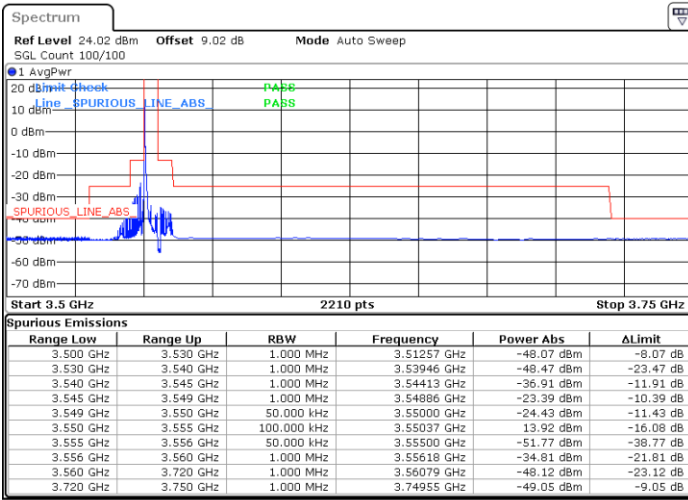

Lowest Channel / 1RBmax

Date: 26.APR.2022 10:32:49

Date: 26.APR.2022 10:36:58

Lowest Channel / FullIRB

N/A

Date: 26.APR.2022 10:41:06

LTE Band 48 / 20MHz

64QAM

Middle Channel / 1RB0

Middle Channel / 1RBmax

Date: 26.APR.2022 10:45:14

Date: 26.APR.2022 10:49:22

Middle Channel / FullIRB

N/A

Date: 26.APR.2022 10:53:30

LTE Band 48 / 20MHz

64QAM

Highest Channel / 1RB0

Highest Channel / 1RBmax

Date: 27.APR.2022 11:12:20

Date: 27.APR.2022 11:10:29

Highest Channel / FullIRB

N/A

Date: 27.APR.2022 11:20:46

LTE Band 48 / 5MHz

256QAM

Lowest Channel / 1RB0

Lowest Channel / 1RBmax

Date: 13.MAY.2022 02:37:48

Date: 13.MAY.2022 02:48:16

Lowest Channel / FullIRB

N/A