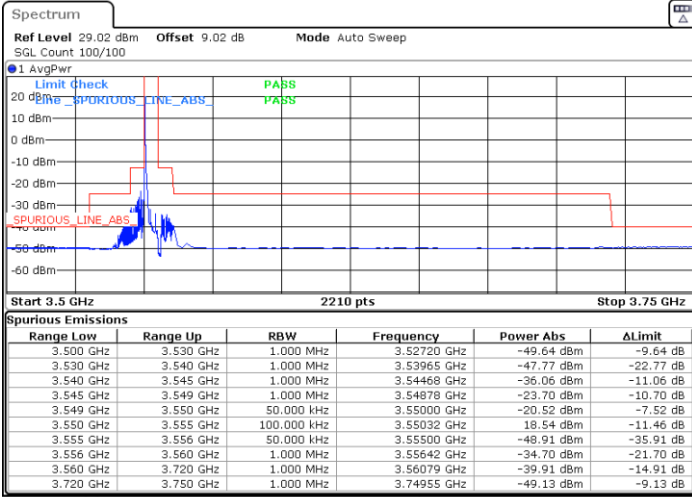

LTE Band 48 / 5MHz

16QAM

Lowest Channel / 1RB0

Lowest Channel / 1RBmax

Date: 25.APR.2022 16:28:29

Date: 25.APR.2022 16:32:40

Lowest Channel / FullIRB

N/A

Date: 25.APR.2022 16:36:50

LTE Band 48 / 5MHz

16QAM

Middle Channel / 1RB0

Middle Channel / 1RBmax

Date: 25.APR.2022 16:49:13

Date: 25.APR.2022 16:45:06

Middle Channel / FullIRB