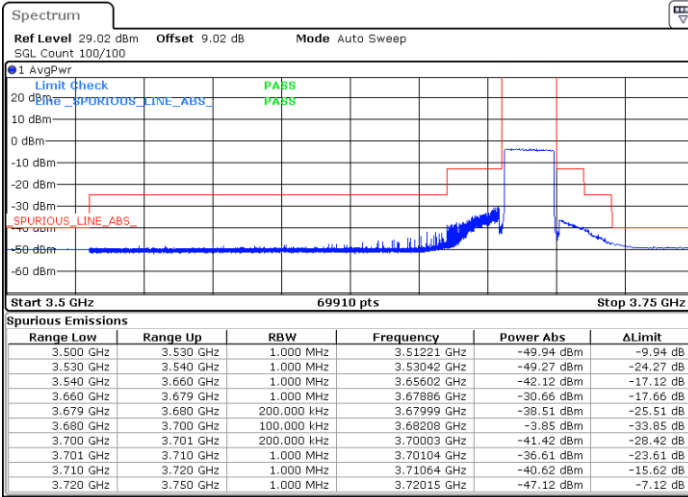

Middle Channel / FullIRB

N/A

Date: 26.APR.2022 10:52:07

LTE Band 48 / 20MHz

16QAM

Highest Channel / 1RB0

Highest Channel / 1RBmax

Date: 27.APR.2022 11:13:58

Date: 27.APR.2022 11:08:48

Highest Channel / FullIRB

N/A

Date: 27.APR.2022 11:18:57

LTE Band 48 / 5MHz

64QAM

Lowest Channel / 1RB0

Lowest Channel / 1RBmax