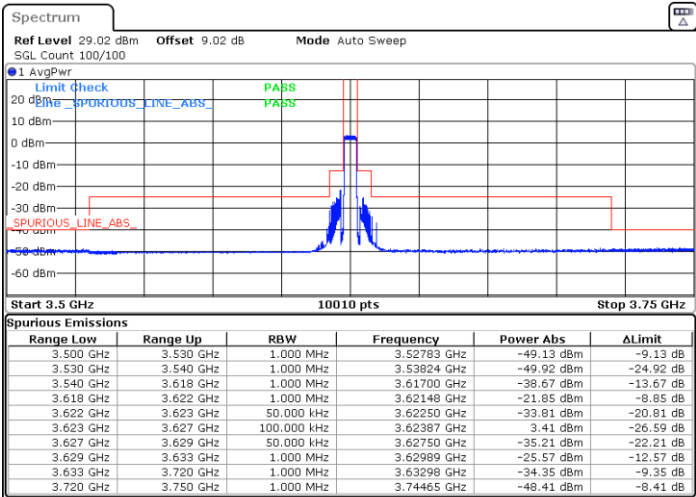

Date: 25.APR.2022 16:29:53

Date: 25.APR.2022 16:34:03

Lowest Channel / FullIRB

N/A

Date: 25.APR.2022 16:38:13

LTE Band 48 / 5MHz

64QAM

Middle Channel / 1RB0

Middle Channel / 1RBmax

Date: 25.APR.2022 16:50:35

Date: 25.APR.2022 16:46:28

Middle Channel / FullIRB

N/A

Date: 25.APR.2022 16:42:21

LTE Band 48 / 5MHz

64QAM

Highest Channel / 1RB0

Highest Channel / 1RBmax

Date: 25.APR.2022 16:54:43

Date: 25.APR.2022 17:09:06

Highest Channel / FullIRB

N/A

Date: 25.APR.2022 17:03:03

LTE Band 48 / 10MHz