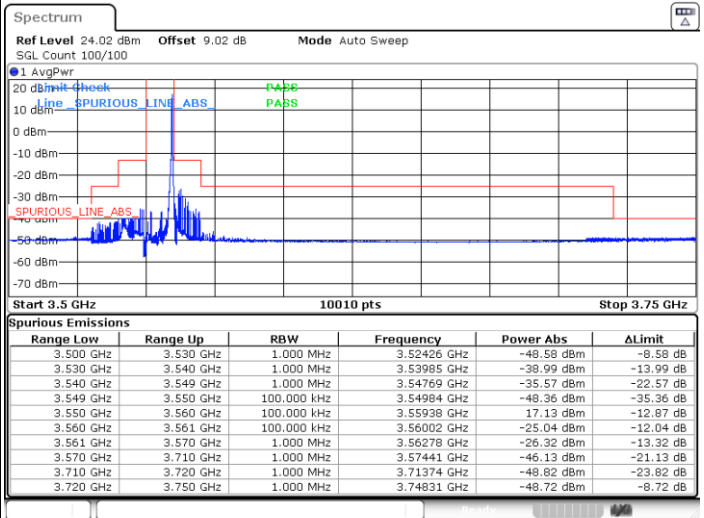

Middle Channel / 1RBmax

Date: 25.APR.2022 16:50:35

Date: 25.APR.2022 16:46:28

Middle Channel / FullIRB

N/A

Date: 25.APR.2022 16:42:21

LTE Band 48 / 5MHz

64QAM

Highest Channel / 1RB0

Highest Channel / 1RBmax

Date: 25.APR.2022 16:54:43

Date: 25.APR.2022 17:09:06

Highest Channel / FullIRB

N/A

Date: 25.APR.2022 17:03:03

LTE Band 48 / 10MHz

64QAM

Lowest Channel / 1RB0

Lowest Channel / 1RBmax

Date: 25.APR.2022 17:42:39

Date: 25.APR.2022 17:46:47

Lowest Channel / FullIRB

N/A

Date: 25.APR.2022 17:50:55