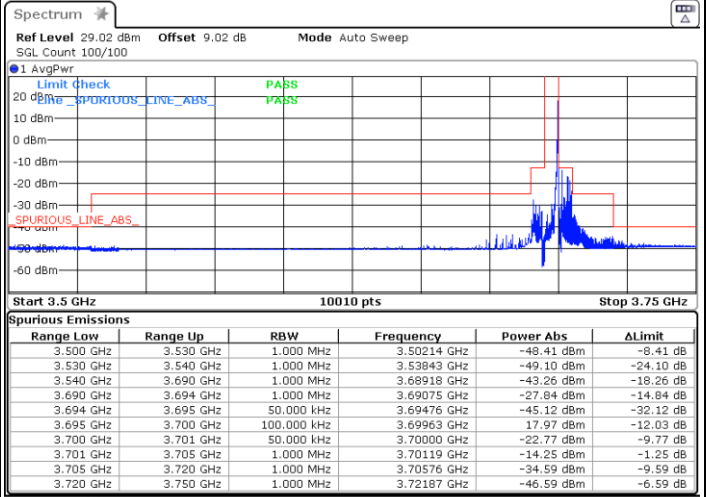

Date: 27.APR.2022 11:08:48

Highest Channel / FullIRB

N/A

Date: 27.APR.2022 11:18:57

LTE Band 48 / 5MHz

64QAM

Lowest Channel / 1RB0

Lowest Channel / 1RBmax

Date: 25.APR.2022 16:29:53

Date: 25.APR.2022 16:34:03

Lowest Channel / FullIRB

N/A

Date: 25.APR.2022 16:38:13

LTE Band 48 / 5MHz

64QAM

Middle Channel / 1RB0

Middle Channel / 1RBmax

Date: 25.APR.2022 16:50:35

Date: 25.APR.2022 16:46:28

Middle Channel / FullIRB

N/A

Date: 25.APR.2022 16:42:21

LTE Band 48 / 5MHz

64QAM

Highest Channel / 1RB0

Highest Channel / 1RBmax

Date: 25.APR.2022 16:54:43

Date: 25.APR.2022 17:09:06

Highest Channel / FullIRB

N/A

Date: 25.APR.2022 17:03:03

LTE Band 48 / 10MHz