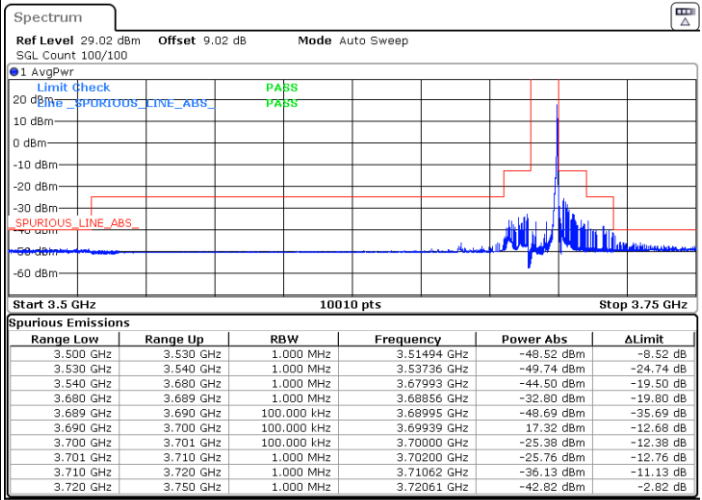

LTE Band 48 / 10MHz

64QAM

MiddleChannel / 1RB0

Middle Channel / 1RBmax

Date: 25.APR.2022 18:03:14

Date: 25.APR.2022 17:59:08

Middle Channel / FullIRB

N/A

Date: 25.APR.2022 17:55:01

LTE Band 48 / 10MHz

64QAM

Highest Channel / 1RB0

Highest Channel / 1RBmax

Date: 25.APR.2022 18:07:20

Date: 25.APR.2022 18:11:27

Highest Channel / FullIRB

N/A

Date: 25.APR.2022 18:15:34

LTE Band 48 / 15MHz

64QAM

Lowest Channel / 1RB0

Lowest Channel / 1RBmax

Date: 25.APR.2022 21:49:17

Date: 25.APR.2022 21:53:27