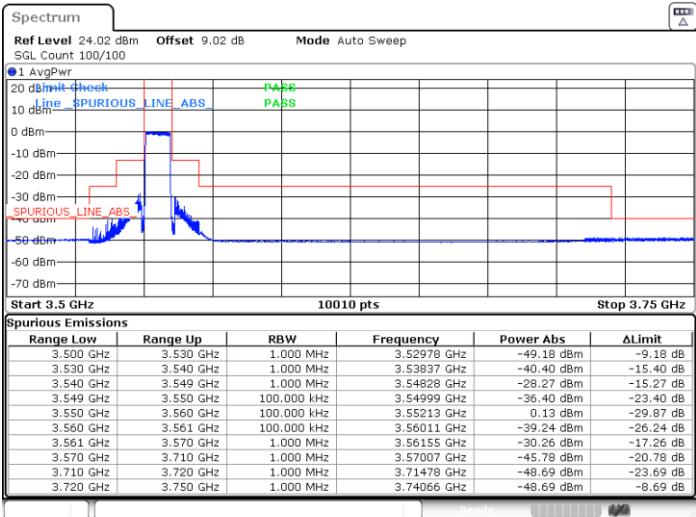

Highest Channel / 1RB0

Highest Channel / 1RBmax

Date: 25.APR.2022 16:54:43

Date: 25.APR.2022 17:09:06

Highest Channel / FullIRB

N/A

Date: 25.APR.2022 17:03:03

LTE Band 48 / 10MHz

64QAM

Lowest Channel / 1RB0

Lowest Channel / 1RBmax

Date: 25.APR.2022 17:42:39

Date: 25.APR.2022 17:46:47

Lowest Channel / FullIRB

N/A

Date: 25.APR.2022 17:50:55

LTE Band 48 / 10MHz

64QAM

MiddleChannel / 1RB0

Middle Channel / 1RBmax

Date: 25.APR.2022 18:03:14

Date: 25.APR.2022 17:59:08

Middle Channel / FullIRB

N/A