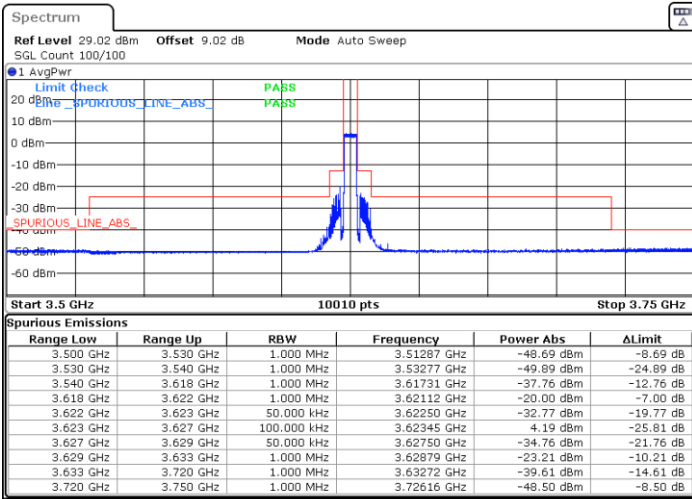

Date: 25.APR.2022 16:36:50

LTE Band 48 / 5MHz

16QAM

Middle Channel / 1RB0

Middle Channel / 1RBmax

Date: 25.APR.2022 16:49:13

Date: 25.APR.2022 16:45:06

Middle Channel / FullIRB

N/A

Date: 25.APR.2022 16:40:58

LTE Band 48 / 5MHz

16QAM

Highest Channel / 1RB0

Highest Channel / 1RBmax

Date: 25.APR.2022 16:53:20

Date: 25.APR.2022 16:57:29