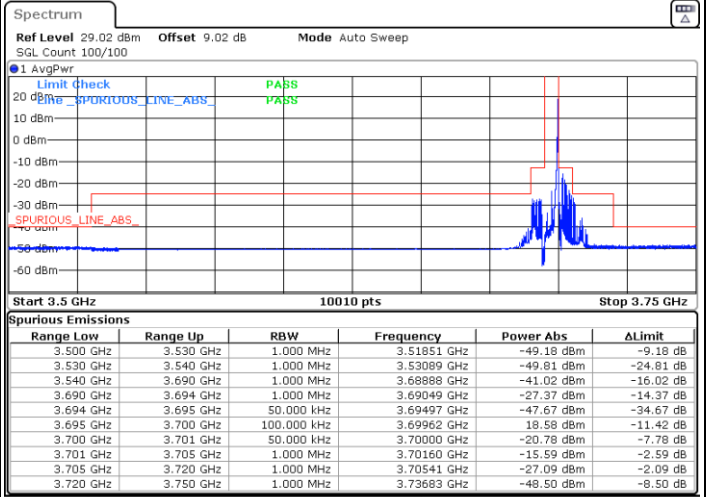

N/A

Date: 25.APR.2022 16:40:58

LTE Band 48 / 5MHz

16QAM

Highest Channel / 1RB0

Highest Channel / 1RBmax

Date: 25.APR.2022 16:53:20

Date: 25.APR.2022 16:57:29

Highest Channel / FullIRB

N/A

Date: 25.APR.2022 17:01:40

LTE Band 48 / 10MHz

16QAM

Lowest Channel / 1RB0

Lowest Channel / 1RBmax

Date: 25.APR.2022 17:41:16

Date: 25.APR.2022 17:45:24

Lowest Channel / FullIRB

N/A

Date: 25.APR.2022 17:49:32

LTE Band 48 / 10MHz

16QAM

MiddleChannel / 1RB0

Middle Channel / 1RBmax