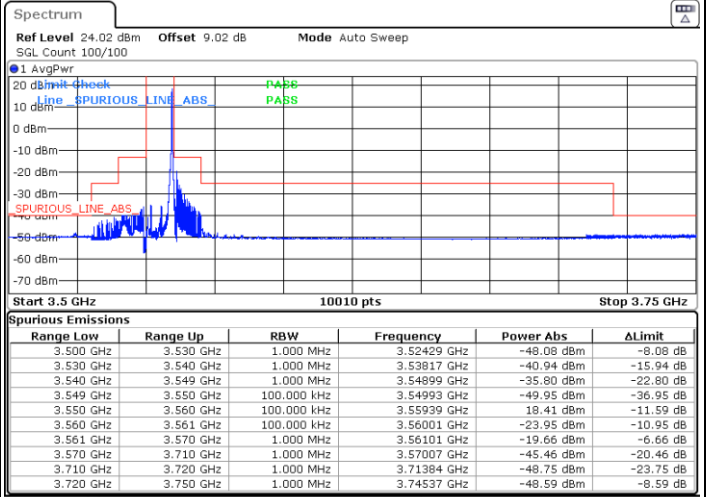

N/A

Date: 25.APR.2022 16:40:58

LTE Band 48 / 5MHz

16QAM

Highest Channel / 1RB0

Highest Channel / 1RBmax

Date: 25.APR.2022 16:53:20

Date: 25.APR.2022 16:57:29

Highest Channel / FullIRB

N/A

Date: 25.APR.2022 17:01:40

LTE Band 48 / 10MHz

16QAM

Lowest Channel / 1RB0

Lowest Channel / 1RBmax

Date: 25.APR.2022 17:41:16

Date: 25.APR.2022 17:45:24

Lowest Channel / FullIRB

N/A

Date: 25.APR.2022 17:49:32

LTE Band 48 / 10MHz

16QAM

MiddleChannel / 1RB0

Middle Channel / 1RBmax