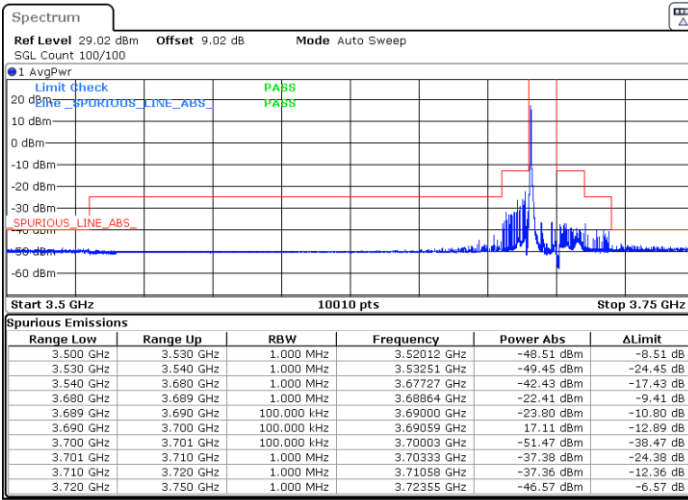

LTE Band 48 / 10MHz

64QAM

MiddleChannel / 1RB0

Middle Channel / 1RBmax

Date: 25.APR.2022 18:03:14

Date: 25.APR.2022 17:59:08

Middle Channel / FullIRB

N/A

Date: 25.APR.2022 17:55:01

LTE Band 48 / 10MHz

64QAM

Highest Channel / 1RB0

Highest Channel / 1RBmax

Date: 25.APR.2022 18:07:20

Date: 25.APR.2022 18:11:27

Highest Channel / FullIRB

N/A

Date: 25.APR.2022 18:15:34

LTE Band 48 / 15MHz

64QAM

Lowest Channel / 1RB0

Lowest Channel / 1RBmax

Date: 25.APR.2022 21:49:17

Date: 25.APR.2022 21:53:27