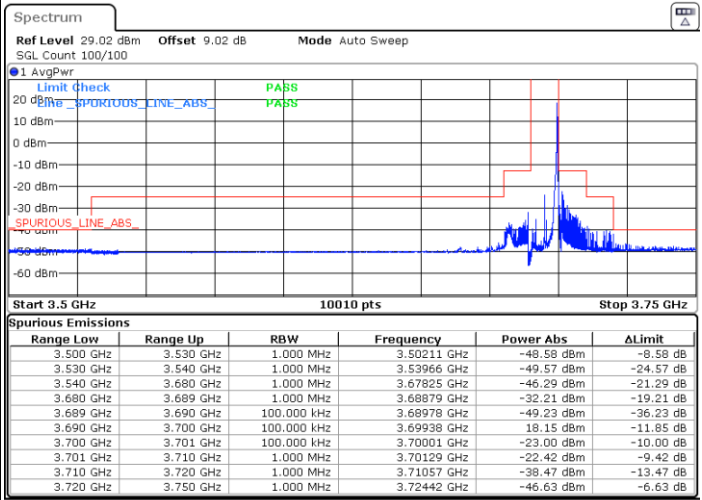

Date: 25.APR.2022 17:45:24

Lowest Channel / FullIRB

N/A

Date: 25.APR.2022 17:49:32

LTE Band 48 / 10MHz

16QAM

MiddleChannel / 1RB0

Middle Channel / 1RBmax

Date: 25.APR.2022 18:01:52

Date: 25.APR.2022 17:57:46

Middle Channel / FullIRB

N/A

Date: 25.APR.2022 17:53:39

LTE Band 48 / 10MHz

16QAM

Highest Channel / 1RB0

Highest Channel / 1RBmax

Date: 25.APR.2022 18:05:58

Date: 25.APR.2022 18:10:05

Highest Channel / FullIRB

N/A

Date: 25.APR.2022 18:14:12

LTE Band 48 / 15MHz

16QAM

Lowest Channel / 1RB0

Lowest Channel / 1RBmax

Date: 25.APR.2022 21:47:54

Date: 25.APR.2022 21:52:04

Lowest Channel / FullIRB

N/A

Date: 25.APR.2022 21:56:13

LTE Band 48 / 15MHz