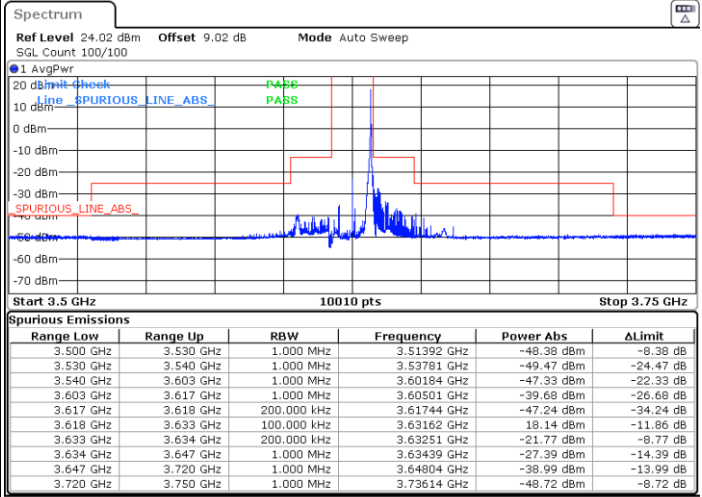

LTE Band 48 / 15MHz

16QAM

Middle Channel / 1RB0

Middle Channel / 1RBmax

Date: 25.APR.2022 22:08:35

Date: 25.APR.2022 22:04:28