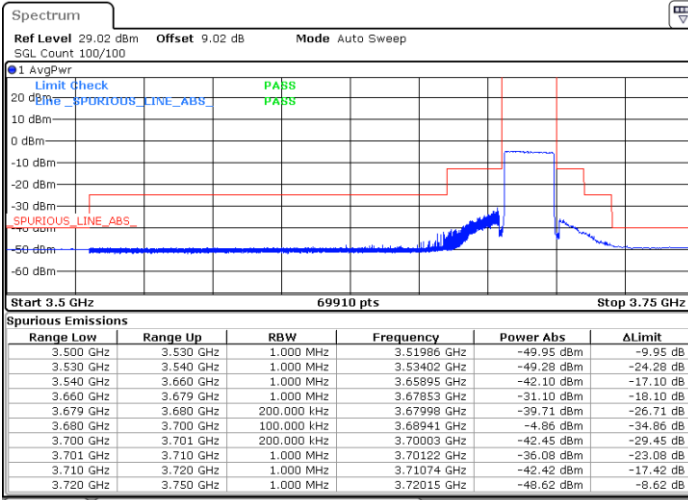

Lowest Channel / 1RBmax

Date: 26.APR.2022 10:32:49

Date: 26.APR.2022 10:36:58

Lowest Channel / FullIRB

N/A

Date: 26.APR.2022 10:41:06

LTE Band 48 / 20MHz

64QAM

Middle Channel / 1RB0

Middle Channel / 1RBmax

Date: 26.APR.2022 10:45:14

Date: 26.APR.2022 10:49:22

Middle Channel / FullIRB

N/A

Date: 26.APR.2022 10:53:30

LTE Band 48 / 20MHz

64QAM

Highest Channel / 1RB0

Highest Channel / 1RBmax

Date: 27.APR.2022 11:12:20

Date: 27.APR.2022 11:10:29

Highest Channel / FullIRB

N/A

Date: 27.APR.2022 11:20:46

LTE Band 48 / 5MHz

256QAM

Lowest Channel / 1RB0

Lowest Channel / 1RBmax

Date: 13.MAY.2022 02:37:48

Date: 13.MAY.2022 02:48:16

Lowest Channel / FullIRB

N/A