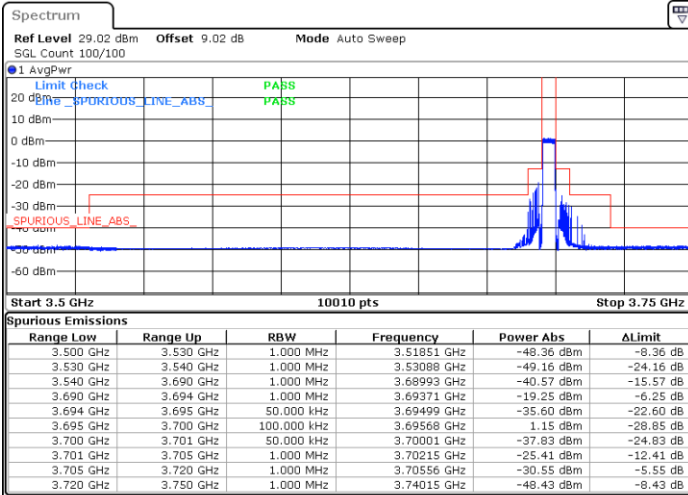

Highest Channel / FullIRB

N/A

Date: 13.MAY.2022 03:15:31