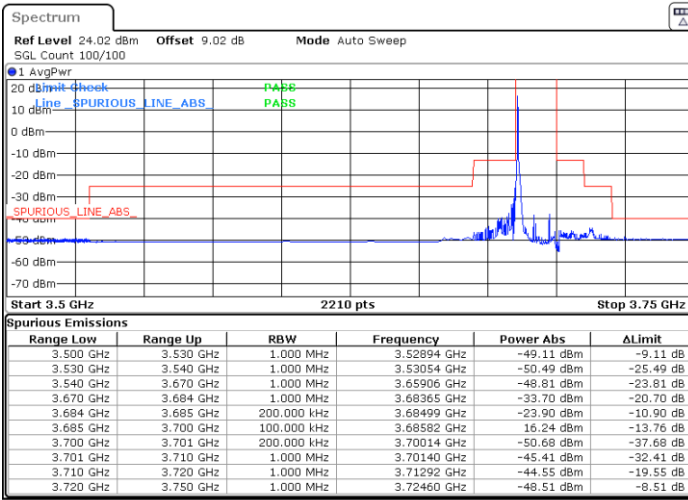

Lowest Channel / FullIRB

N/A

Date: 25.APR.2022 21:57:36

LTE Band 48 / 15MHz

64QAM

Middle Channel / 1RB0

Middle Channel / 1RBmax

Date: 25.APR.2022 22:09:57

Date: 25.APR.2022 22:05:50

Middle Channel / FullIRB

N/A

Date: 25.APR.2022 22:01:43

LTE Band 48 / 15MHz

64QAM

Highest Channel / 1RB0

Highest Channel / 1RBmax

Date: 25.APR.2022 22:14:06

Date: 25.APR.2022 22:18:15

Highest Channel / FullIRB

N/A

Date: 25.APR.2022 22:19:38

LTE Band 48 / 20MHz

64QAM

Lowest Channel / 1RB0

Lowest Channel / 1RBmax

Date: 26.APR.2022 10:32:49

Date: 26.APR.2022 10:36:58

Lowest Channel / FullIRB

N/A

Date: 26.APR.2022 10:41:06

LTE Band 48 / 20MHz

64QAM