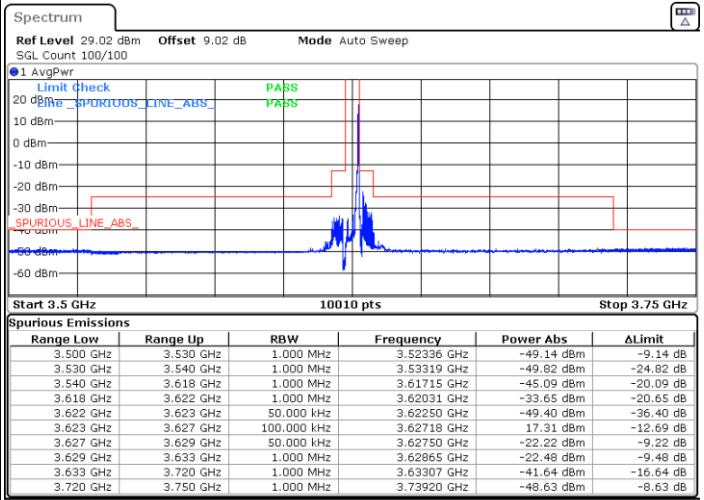

Date: 27.APR.2022 11:08:48

Highest Channel / FullIRB

N/A

Date: 27.APR.2022 11:18:57

LTE Band 48 / 5MHz

64QAM

Lowest Channel / 1RB0

Lowest Channel / 1RBmax

Date: 25.APR.2022 16:29:53

Date: 25.APR.2022 16:34:03

Lowest Channel / FullIRB

N/A

Date: 25.APR.2022 16:38:13

LTE Band 48 / 5MHz

64QAM

Middle Channel / 1RB0

Middle Channel / 1RBmax

Date: 25.APR.2022 16:50:35

Date: 25.APR.2022 16:46:28

Middle Channel / FullIRB

N/A

Date: 25.APR.2022 16:42:21

LTE Band 48 / 5MHz

64QAM

Highest Channel / 1RB0

Highest Channel / 1RBmax

Date: 25.APR.2022 16:54:43

Date: 25.APR.2022 17:09:06

Highest Channel / FullIRB

N/A

Date: 25.APR.2022 17:03:03

LTE Band 48 / 10MHz