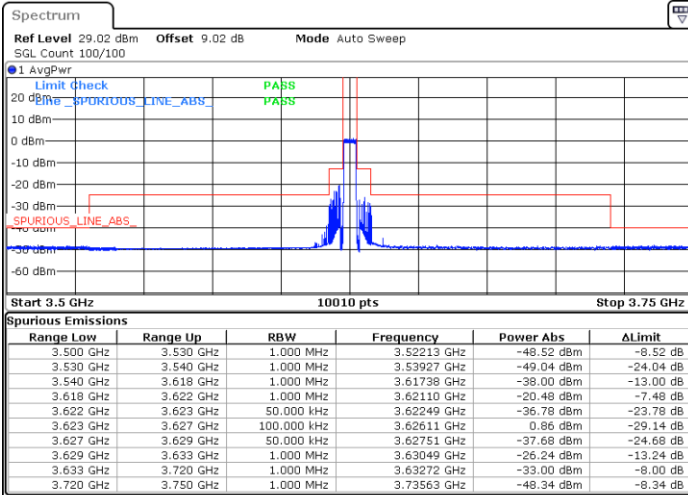

LTE Band 48 / 5MHz

256QAM

Lowest Channel / 1RB0

Lowest Channel / 1RBmax

Date: 13.MAY.2022 02:37:48

Date: 13.MAY.2022 02:48:16

Lowest Channel / FullIRB

N/A

Date: 13.MAY.2022 02:52:36

LTE Band 48 / 5MHz

256QAM

Middle Channel / 1RB0

Middle Channel / 1RBmax

Date: 13.MAY.2022 02:56:44

Date: 13.MAY.2022 03:00:02

Middle Channel / FullIRB

N/A

Date: 13.MAY.2022 03:02:53

LTE Band 48 / 5MHz

256QAM

Highest Channel / 1RB0

Highest Channel / 1RBmax

Date: 13.MAY.2022 03:06:10

Date: 13.MAY.2022 03:09:56