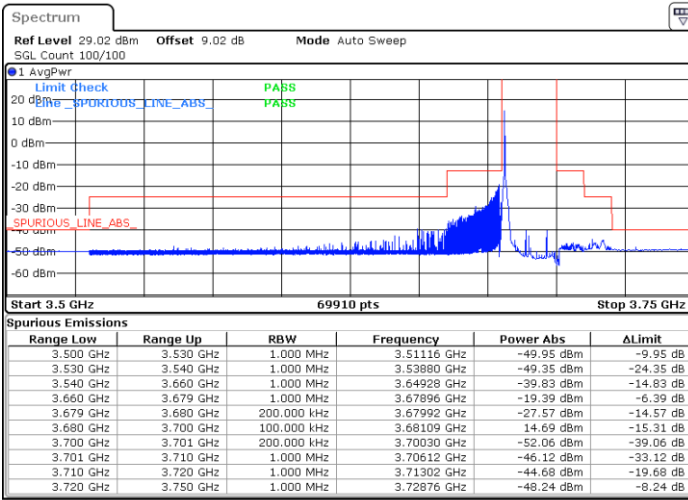

Date: 25.APR.2022 22:14:06

Date: 25.APR.2022 22:18:15

Highest Channel / FullIRB

N/A

Date: 25.APR.2022 22:19:38

LTE Band 48 / 20MHz

64QAM

Lowest Channel / 1RB0

Lowest Channel / 1RBmax

Date: 26.APR.2022 10:32:49

Date: 26.APR.2022 10:36:58

Lowest Channel / FullIRB

N/A

Date: 26.APR.2022 10:41:06

LTE Band 48 / 20MHz

64QAM

Middle Channel / 1RB0

Middle Channel / 1RBmax

Date: 26.APR.2022 10:45:14

Date: 26.APR.2022 10:49:22

Middle Channel / FullIRB

N/A

Date: 26.APR.2022 10:53:30

LTE Band 48 / 20MHz

64QAM

Highest Channel / 1RB0

Highest Channel / 1RBmax

Date: 27.APR.2022 11:12:20

Date: 27.APR.2022 11:10:29

Highest Channel / FullIRB

N/A

Date: 27.APR.2022 11:20:46