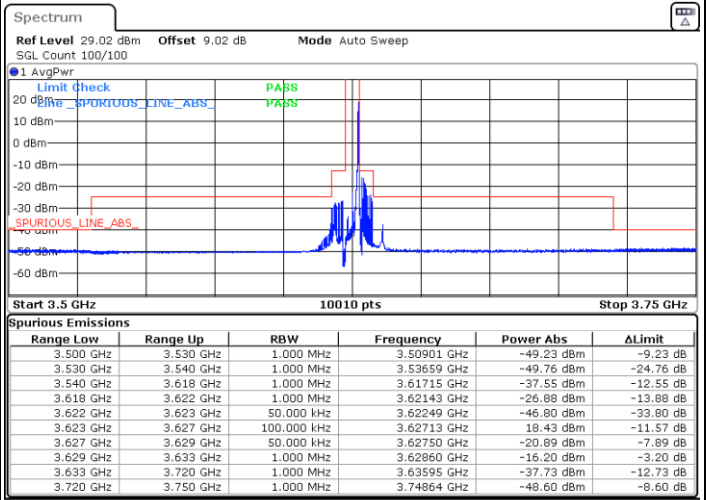

LTE Band 48 / 5MHz

16QAM

Lowest Channel / 1RB0

Lowest Channel / 1RBmax

Date: 25.APR.2022 16:28:29

Date: 25.APR.2022 16:32:40

Lowest Channel / FullIRB

N/A

Date: 25.APR.2022 16:36:50

LTE Band 48 / 5MHz

16QAM

Middle Channel / 1RB0

Middle Channel / 1RBmax

Date: 25.APR.2022 16:49:13

Date: 25.APR.2022 16:45:06

Middle Channel / FullIRB

N/A

Date: 25.APR.2022 16:40:58

LTE Band 48 / 5MHz

16QAM

Highest Channel / 1RB0

Highest Channel / 1RBmax

Date: 25.APR.2022 16:53:20

Date: 25.APR.2022 16:57:29

Highest Channel / FullIRB

N/A

Date: 25.APR.2022 17:01:40

LTE Band 48 / 10MHz

16QAM

Lowest Channel / 1RB0

Lowest Channel / 1RBmax

Date: 25.APR.2022 17:41:16