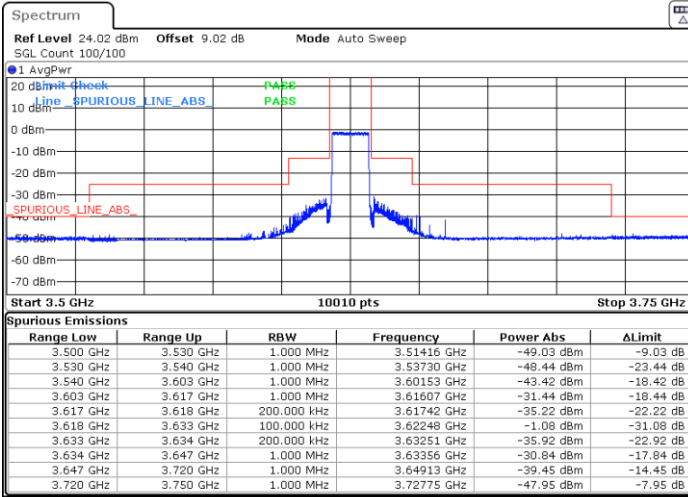

Lowest Channel / 1RB0

Lowest Channel / 1RBmax

Date: 25.APR.2022 21:47:54

Date: 25.APR.2022 21:52:04

Lowest Channel / FullIRB

N/A

Date: 25.APR.2022 21:56:13

LTE Band 48 / 15MHz

16QAM

Middle Channel / 1RB0

Middle Channel / 1RBmax

Date: 25.APR.2022 22:08:35

Date: 25.APR.2022 22:04:28

Middle Channel / FullIRB

N/A

Date: 25.APR.2022 22:00:21

LTE Band 48 / 15MHz

16QAM

Highest Channel / 1RB0

Highest Channel / 1RBmax

Date: 25.APR.2022 22:12:43

Date: 25.APR.2022 22:16:52

Highest Channel / FullIRB

N/A