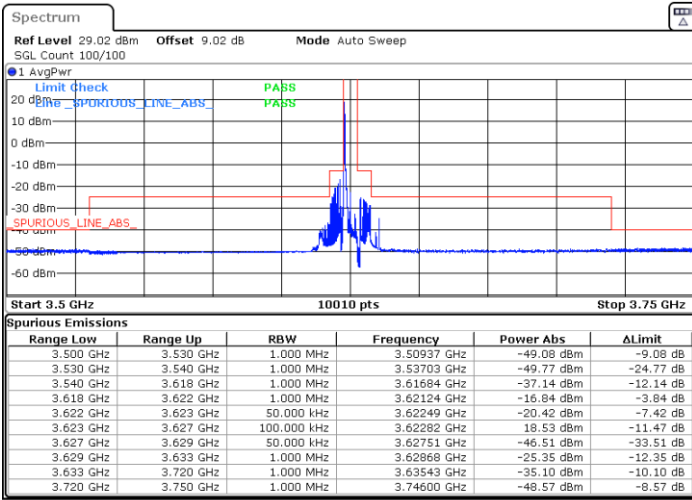

LTE Band 48 / 5MHz

16QAM

Lowest Channel / 1RB0

Lowest Channel / 1RBmax

Date: 25.APR.2022 16:28:29

Date: 25.APR.2022 16:32:40

Lowest Channel / FullIRB

N/A

Date: 25.APR.2022 16:36:50

LTE Band 48 / 5MHz

16QAM

Middle Channel / 1RB0

Middle Channel / 1RBmax

Date: 25.APR.2022 16:49:13

Date: 25.APR.2022 16:45:06

Middle Channel / FullIRB

N/A

Date: 25.APR.2022 16:40:58

LTE Band 48 / 5MHz

16QAM

Highest Channel / 1RB0

Highest Channel / 1RBmax

Date: 25.APR.2022 16:53:20

Date: 25.APR.2022 16:57:29

Highest Channel / FullIRB

N/A

Date: 25.APR.2022 17:01:40

LTE Band 48 / 10MHz

16QAM

Lowest Channel / 1RB0

Lowest Channel / 1RBmax

Date: 25.APR.2022 17:41:16