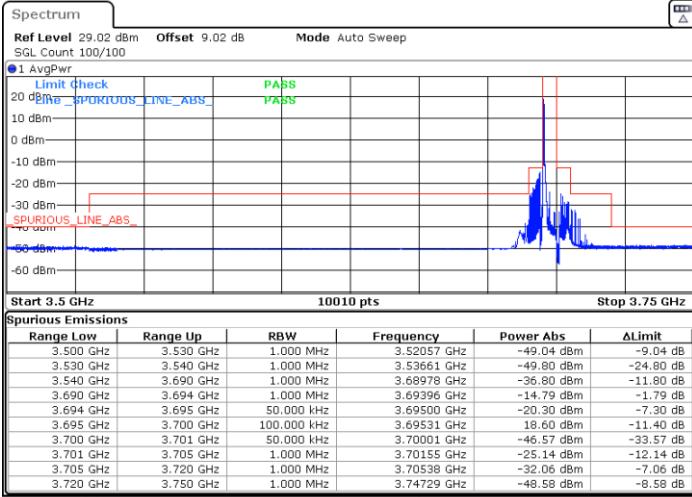

N/A

Date: 25.APR.2022 16:40:58

LTE Band 48 / 5MHz

16QAM

Highest Channel / 1RB0

Highest Channel / 1RBmax

Date: 25.APR.2022 16:53:20

Date: 25.APR.2022 16:57:29

Highest Channel / FullIRB

N/A

Date: 25.APR.2022 17:01:40

LTE Band 48 / 10MHz

16QAM

Lowest Channel / 1RB0

Lowest Channel / 1RBmax

Date: 25.APR.2022 17:41:16