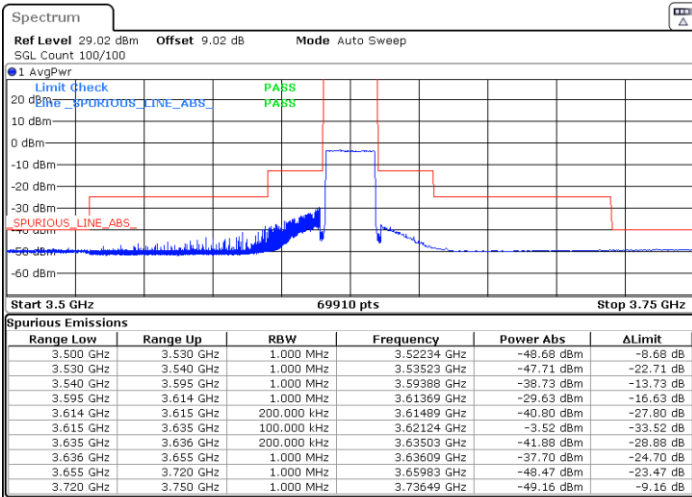

Date: 25.APR.2022 22:14:06

Date: 25.APR.2022 22:18:15

Highest Channel / FullIRB

N/A

Date: 25.APR.2022 22:19:38

LTE Band 48 / 20MHz

64QAM

Lowest Channel / 1RB0

Lowest Channel / 1RBmax

Date: 26.APR.2022 10:32:49

Date: 26.APR.2022 10:36:58

Lowest Channel / FullIRB

N/A

Date: 26.APR.2022 10:41:06

LTE Band 48 / 20MHz

64QAM

Middle Channel / 1RB0

Middle Channel / 1RBmax

Date: 26.APR.2022 10:45:14

Date: 26.APR.2022 10:49:22

Middle Channel / FullIRB

N/A

Date: 26.APR.2022 10:53:30

LTE Band 48 / 20MHz

64QAM

Highest Channel / 1RB0

Highest Channel / 1RBmax

Date: 27.APR.2022 11:12:20

Date: 27.APR.2022 11:10:29

Highest Channel / FullIRB

N/A

Date: 27.APR.2022 11:20:46