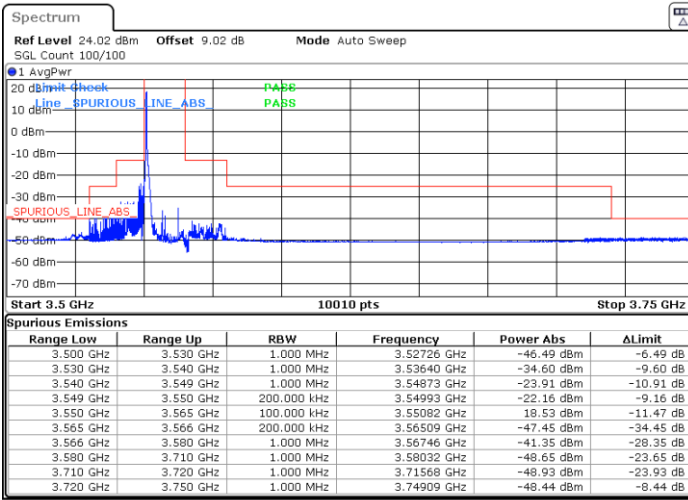

Date: 25.APR.2022 18:01:52

Date: 25.APR.2022 17:57:46

Middle Channel / FullIRB

N/A

Date: 25.APR.2022 17:53:39

LTE Band 48 / 10MHz

16QAM

Highest Channel / 1RB0

Highest Channel / 1RBmax

Date: 25.APR.2022 18:05:58

Date: 25.APR.2022 18:10:05

Highest Channel / FullIRB

N/A

Date: 25.APR.2022 18:14:12

LTE Band 48 / 15MHz

16QAM

Lowest Channel / 1RB0

Lowest Channel / 1RBmax

Date: 25.APR.2022 21:47:54

Date: 25.APR.2022 21:52:04

Lowest Channel / FullIRB

N/A

Date: 25.APR.2022 21:56:13

LTE Band 48 / 15MHz