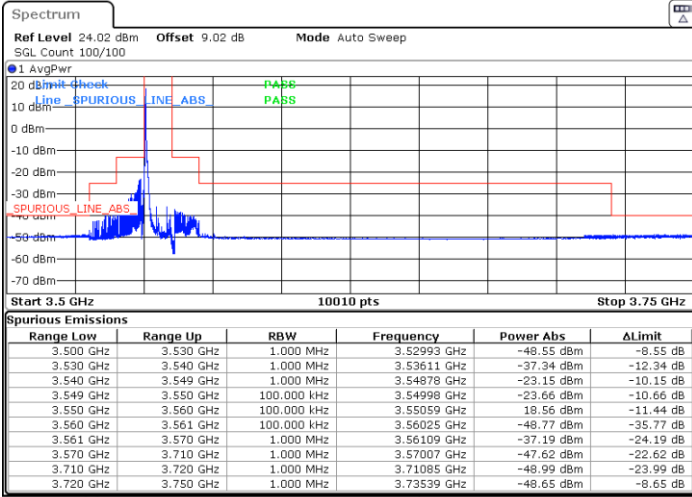

Highest Channel / FullIRB

N/A

Date: 25.APR.2022 17:01:40

LTE Band 48 / 10MHz

16QAM

Lowest Channel / 1RB0

Lowest Channel / 1RBmax

Date: 25.APR.2022 17:41:16

Date: 25.APR.2022 17:45:24

Lowest Channel / FullIRB

N/A

Date: 25.APR.2022 17:49:32

LTE Band 48 / 10MHz

16QAM

MiddleChannel / 1RB0

Middle Channel / 1RBmax