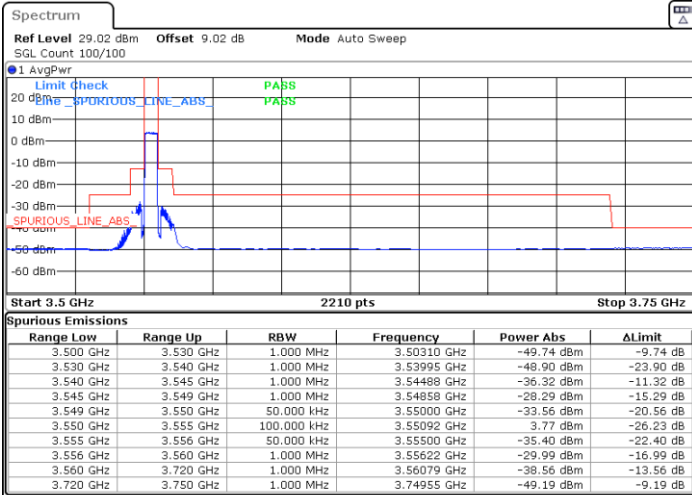

LTE Band 48 / 5MHz

16QAM

Lowest Channel / 1RB0

Lowest Channel / 1RBmax

Date: 25.APR.2022 16:28:29

Date: 25.APR.2022 16:32:40

Lowest Channel / FullIRB

N/A

Date: 25.APR.2022 16:36:50

LTE Band 48 / 5MHz

16QAM

Middle Channel / 1RB0

Middle Channel / 1RBmax

Date: 25.APR.2022 16:49:13

Date: 25.APR.2022 16:45:06

Middle Channel / FullIRB