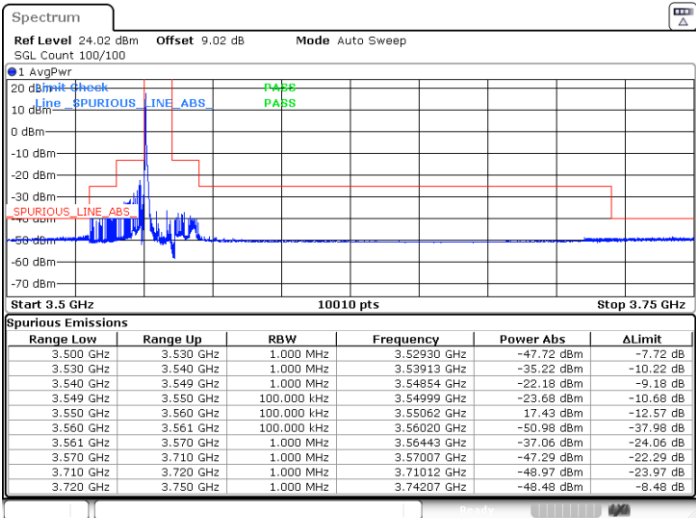

LTE Band 48 / 10MHz

64QAM

Lowest Channel / 1RB0

Lowest Channel / 1RBmax

Date: 25.APR.2022 17:42:39