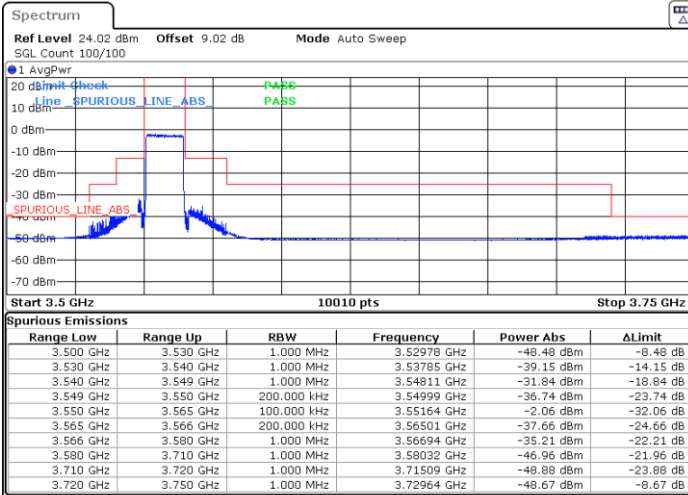

Date: 25.APR.2022 17:55:01

LTE Band 48 / 10MHz

64QAM

Highest Channel / 1RB0

Highest Channel / 1RBmax

Date: 25.APR.2022 18:07:20

Date: 25.APR.2022 18:11:27

Highest Channel / FullIRB

N/A

Date: 25.APR.2022 18:15:34

LTE Band 48 / 15MHz

64QAM

Lowest Channel / 1RB0

Lowest Channel / 1RBmax

Date: 25.APR.2022 21:49:17

Date: 25.APR.2022 21:53:27

Lowest Channel / FullIRB

N/A

Date: 25.APR.2022 21:57:36

LTE Band 48 / 15MHz

64QAM

Middle Channel / 1RB0

Middle Channel / 1RBmax

Date: 25.APR.2022 22:09:57