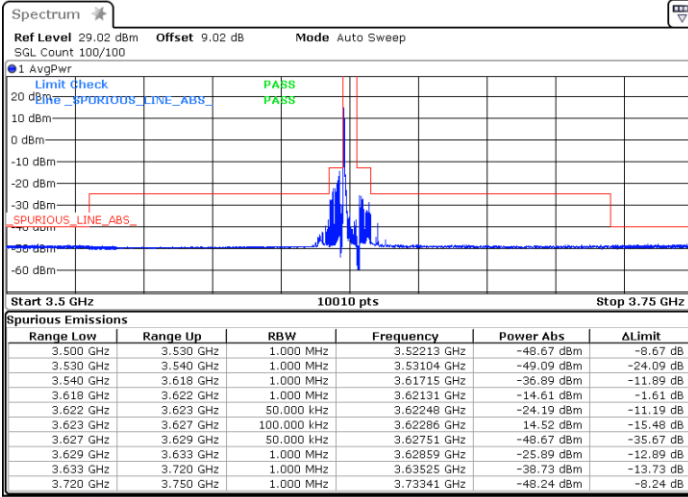

LTE Band 48 / 5MHz

256QAM

Lowest Channel / 1RB0

Lowest Channel / 1RBmax

Date: 13.MAY.2022 02:37:48

Date: 13.MAY.2022 02:48:16

Lowest Channel / FullIRB

N/A

Date: 13.MAY.2022 02:52:36

LTE Band 48 / 5MHz

256QAM

Middle Channel / 1RB0

Middle Channel / 1RBmax

Date: 13.MAY.2022 02:56:44

Date: 13.MAY.2022 03:00:02

Middle Channel / FullIRB

N/A

Date: 13.MAY.2022 03:02:53

LTE Band 48 / 5MHz

256QAM

Highest Channel / 1RB0

Highest Channel / 1RBmax

Date: 13.MAY.2022 03:06:10

Date: 13.MAY.2022 03:09:56