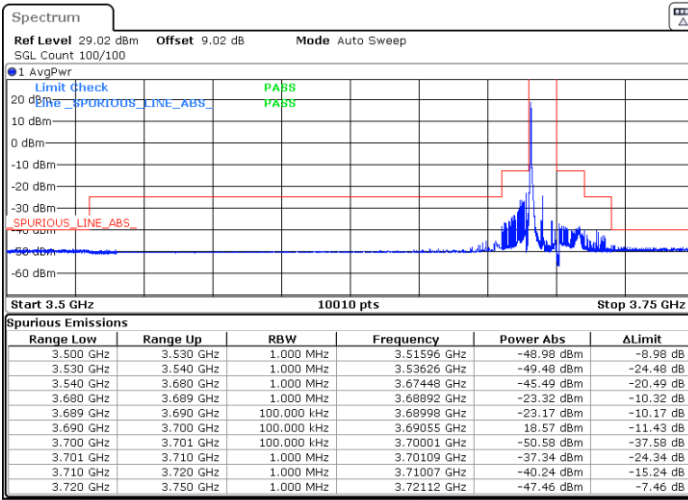

Date: 25.APR.2022 17:45:24

Lowest Channel / FullIRB

N/A

Date: 25.APR.2022 17:49:32

LTE Band 48 / 10MHz

16QAM

MiddleChannel / 1RB0

Middle Channel / 1RBmax

Date: 25.APR.2022 18:01:52

Date: 25.APR.2022 17:57:46

Middle Channel / FullIRB

N/A

Date: 25.APR.2022 17:53:39

LTE Band 48 / 10MHz

16QAM

Highest Channel / 1RB0

Highest Channel / 1RBmax

Date: 25.APR.2022 18:05:58

Date: 25.APR.2022 18:10:05

Highest Channel / FullIRB

N/A

Date: 25.APR.2022 18:14:12

LTE Band 48 / 15MHz

16QAM

Lowest Channel / 1RB0

Lowest Channel / 1RBmax

Date: 25.APR.2022 21:47:54

Date: 25.APR.2022 21:52:04

Lowest Channel / FullIRB

N/A

Date: 25.APR.2022 21:56:13

LTE Band 48 / 15MHz