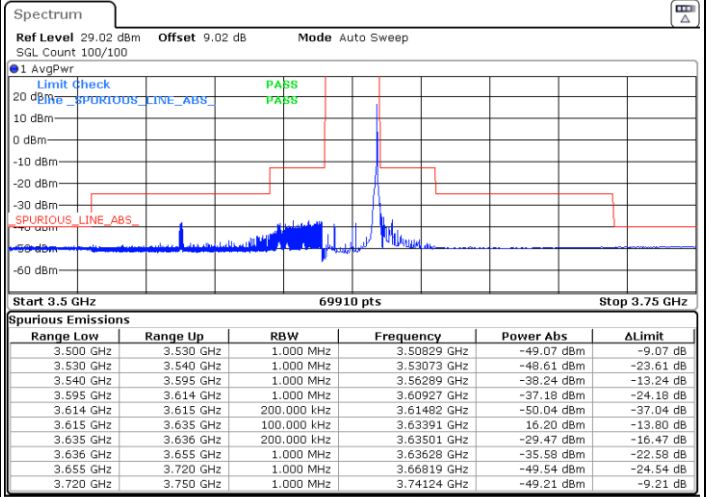

Date: 25.APR.2022 22:05:50

Middle Channel / FullIRB

N/A

Date: 25.APR.2022 22:01:43

LTE Band 48 / 15MHz

64QAM

Highest Channel / 1RB0

Highest Channel / 1RBmax

Date: 25.APR.2022 22:14:06

Date: 25.APR.2022 22:18:15

Highest Channel / FullIRB

N/A

Date: 25.APR.2022 22:19:38

LTE Band 48 / 20MHz

64QAM

Lowest Channel / 1RB0

Lowest Channel / 1RBmax

Date: 26.APR.2022 10:32:49

Date: 26.APR.2022 10:36:58

Lowest Channel / FullIRB

N/A

Date: 26.APR.2022 10:41:06

LTE Band 48 / 20MHz

64QAM

Middle Channel / 1RB0

Middle Channel / 1RBmax

Date: 26.APR.2022 10:45:14

Date: 26.APR.2022 10:49:22

Middle Channel / FullIRB

N/A

Date: 26.APR.2022 10:53:30

LTE Band 48 / 20MHz