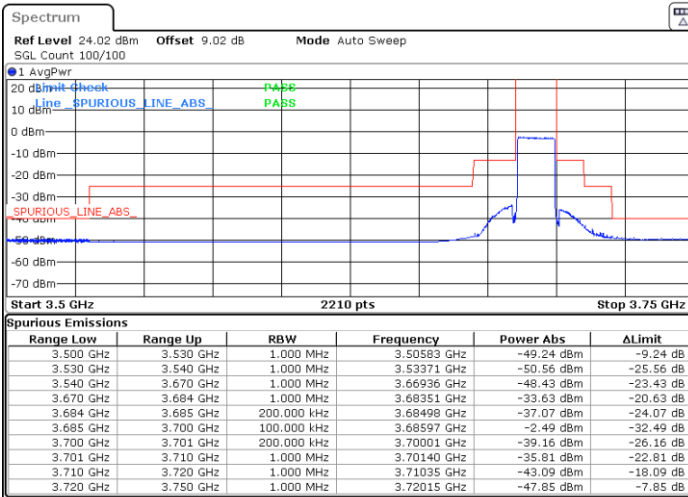

Lowest Channel / FullIRB

N/A

Date: 25.APR.2022 21:57:36

LTE Band 48 / 15MHz

64QAM

Middle Channel / 1RB0

Middle Channel / 1RBmax

Date: 25.APR.2022 22:09:57

Date: 25.APR.2022 22:05:50

Middle Channel / FullIRB

N/A

Date: 25.APR.2022 22:01:43

LTE Band 48 / 15MHz

64QAM

Highest Channel / 1RB0

Highest Channel / 1RBmax

Date: 25.APR.2022 22:14:06

Date: 25.APR.2022 22:18:15

Highest Channel / FullIRB

N/A

Date: 25.APR.2022 22:19:38

LTE Band 48 / 20MHz

64QAM

Lowest Channel / 1RB0

Lowest Channel / 1RBmax

Date: 26.APR.2022 10:32:49

Date: 26.APR.2022 10:36:58

Lowest Channel / FullIRB

N/A

Date: 26.APR.2022 10:41:06

LTE Band 48 / 20MHz

64QAM