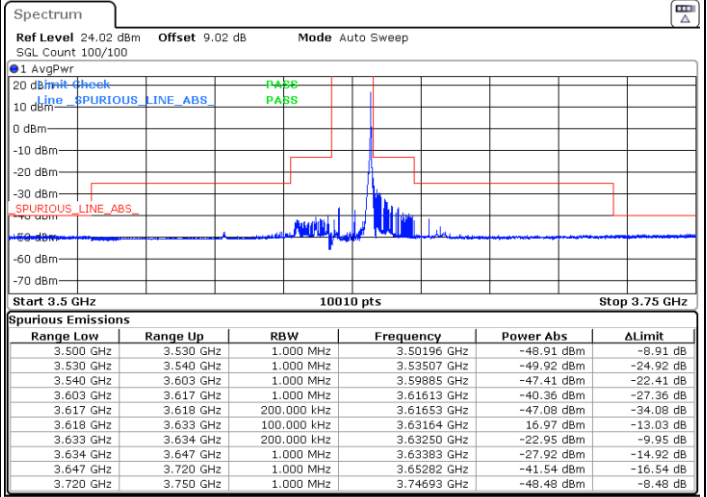

N/A

Date: 25.APR.2022 18:15:34

LTE Band 48 / 15MHz

64QAM

Lowest Channel / 1RB0

Lowest Channel / 1RBmax

Date: 25.APR.2022 21:49:17

Date: 25.APR.2022 21:53:27

Lowest Channel / FullIRB

N/A

Date: 25.APR.2022 21:57:36

LTE Band 48 / 15MHz

64QAM

Middle Channel / 1RB0

Middle Channel / 1RBmax

Date: 25.APR.2022 22:09:57

Date: 25.APR.2022 22:05:50

Middle Channel / FullIRB

N/A

Date: 25.APR.2022 22:01:43

LTE Band 48 / 15MHz

64QAM

Highest Channel / 1RB0

Highest Channel / 1RBmax

Date: 25.APR.2022 22:14:06

Date: 25.APR.2022 22:18:15

Highest Channel / FullIRB

N/A

Date: 25.APR.2022 22:19:38

LTE Band 48 / 20MHz

64QAM

Lowest Channel / 1RB0