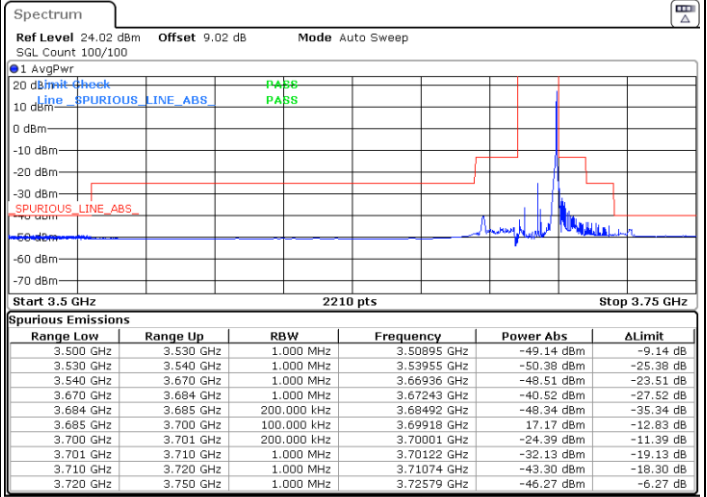

Lowest Channel / 1RB0

Lowest Channel / 1RBmax

Date: 25.APR.2022 21:47:54

Date: 25.APR.2022 21:52:04

Lowest Channel / FullIRB

N/A

Date: 25.APR.2022 21:56:13

LTE Band 48 / 15MHz

16QAM

Middle Channel / 1RB0

Middle Channel / 1RBmax

Date: 25.APR.2022 22:08:35

Date: 25.APR.2022 22:04:28

Middle Channel / FullIRB

N/A

Date: 25.APR.2022 22:00:21

LTE Band 48 / 15MHz

16QAM

Highest Channel / 1RB0

Highest Channel / 1RBmax

Date: 25.APR.2022 22:12:43

Date: 25.APR.2022 22:16:52

Highest Channel / FullIRB

N/A

Date: 25.APR.2022 22:21:01

LTE Band 48 / 20MHz

16QAM

Lowest Channel / 1RB0

Lowest Channel / 1RBmax

Date: 26.APR.2022 10:31:26

Date: 26.APR.2022 10:35:35

Lowest Channel / FullIRB