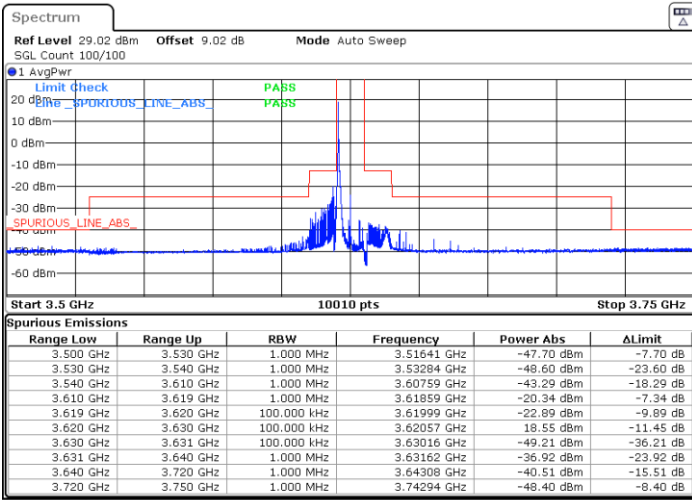

Highest Channel / FullIRB

N/A

Date: 25.APR.2022 17:01:40

LTE Band 48 / 10MHz

16QAM

Lowest Channel / 1RB0

Lowest Channel / 1RBmax

Date: 25.APR.2022 17:41:16

Date: 25.APR.2022 17:45:24

Lowest Channel / FullIRB

N/A

Date: 25.APR.2022 17:49:32

LTE Band 48 / 10MHz

16QAM

MiddleChannel / 1RB0

Middle Channel / 1RBmax

Date: 25.APR.2022 18:01:52

Date: 25.APR.2022 17:57:46

Middle Channel / FullIRB

N/A

Date: 25.APR.2022 17:53:39

LTE Band 48 / 10MHz

16QAM

Highest Channel / 1RB0

Highest Channel / 1RBmax

Date: 25.APR.2022 18:05:58

Date: 25.APR.2022 18:10:05

Highest Channel / FullIRB

N/A

Date: 25.APR.2022 18:14:12

LTE Band 48 / 15MHz

16QAM