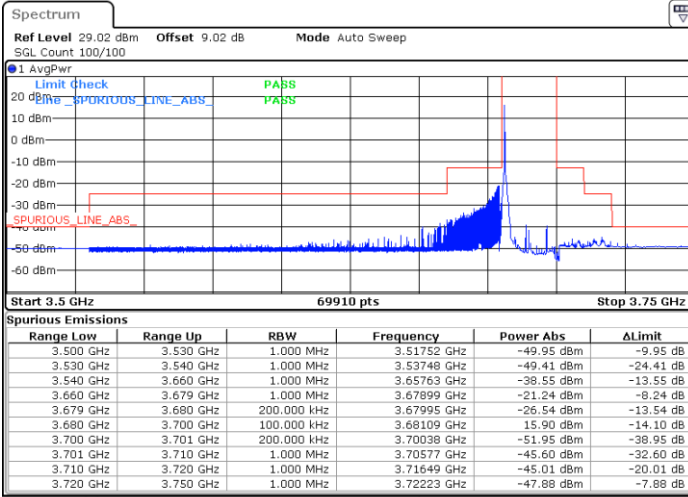

Middle Channel / FullIRB

N/A

Date: 26.APR.2022 10:52:07

LTE Band 48 / 20MHz

16QAM

Highest Channel / 1RB0

Highest Channel / 1RBmax

Date: 27.APR.2022 11:13:58

Date: 27.APR.2022 11:08:48

Highest Channel / FullIRB

N/A

Date: 27.APR.2022 11:18:57

LTE Band 48 / 5MHz

64QAM

Lowest Channel / 1RB0

Lowest Channel / 1RBmax