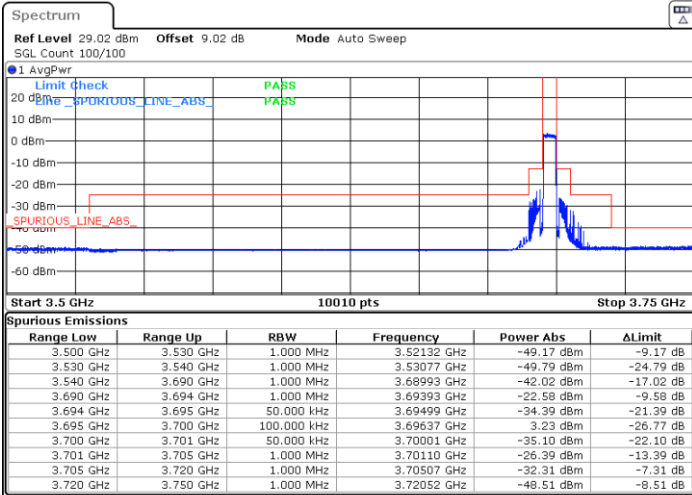

Highest Channel / 1RB0

Highest Channel / 1RBmax

Date: 25.APR.2022 16:54:43

Date: 25.APR.2022 17:09:06

Highest Channel / FullIRB

N/A

Date: 25.APR.2022 17:03:03

LTE Band 48 / 10MHz

64QAM

Lowest Channel / 1RB0

Lowest Channel / 1RBmax

Date: 25.APR.2022 17:42:39

Date: 25.APR.2022 17:46:47

Lowest Channel / FullIRB

N/A

Date: 25.APR.2022 17:50:55