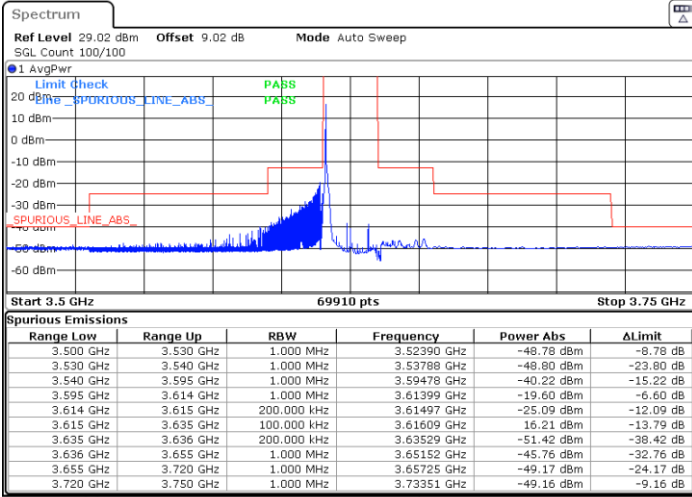

Date: 25.APR.2022 22:14:06

Date: 25.APR.2022 22:18:15

Highest Channel / FullIRB

N/A

Date: 25.APR.2022 22:19:38

LTE Band 48 / 20MHz

64QAM

Lowest Channel / 1RB0

Lowest Channel / 1RBmax

Date: 26.APR.2022 10:32:49

Date: 26.APR.2022 10:36:58

Lowest Channel / FullIRB

N/A

Date: 26.APR.2022 10:41:06

LTE Band 48 / 20MHz

64QAM

Middle Channel / 1RB0

Middle Channel / 1RBmax

Date: 26.APR.2022 10:45:14

Date: 26.APR.2022 10:49:22

Middle Channel / FullIRB

N/A

Date: 26.APR.2022 10:53:30

LTE Band 48 / 20MHz