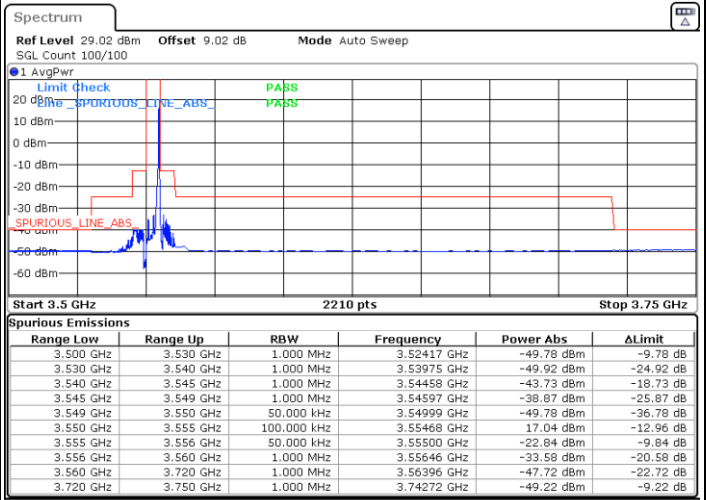

Middle Channel / FullIRB

N/A

Date: 26.APR.2022 10:52:07

LTE Band 48 / 20MHz

16QAM

Highest Channel / 1RB0

Highest Channel / 1RBmax

Date: 27.APR.2022 11:13:58

Date: 27.APR.2022 11:08:48

Highest Channel / FullIRB

N/A

Date: 27.APR.2022 11:18:57

LTE Band 48 / 5MHz

64QAM

Lowest Channel / 1RB0

Lowest Channel / 1RBmax

Date: 25.APR.2022 16:29:53

Date: 25.APR.2022 16:34:03

Lowest Channel / FullIRB

N/A

Date: 25.APR.2022 16:38:13

LTE Band 48 / 5MHz

64QAM

Middle Channel / 1RB0