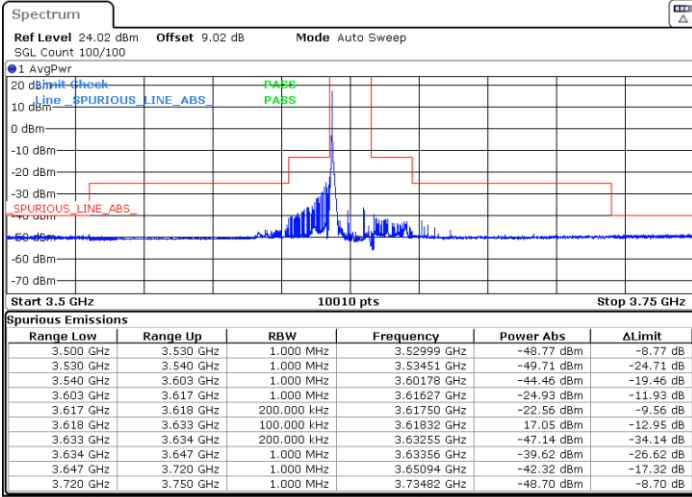

N/A

Date: 25.APR.2022 18:15:34

LTE Band 48 / 15MHz

64QAM

Lowest Channel / 1RB0

Lowest Channel / 1RBmax

Date: 25.APR.2022 21:49:17

Date: 25.APR.2022 21:53:27

Lowest Channel / FullIRB

N/A

Date: 25.APR.2022 21:57:36

LTE Band 48 / 15MHz

64QAM

Middle Channel / 1RB0

Middle Channel / 1RBmax

Date: 25.APR.2022 22:09:57

Date: 25.APR.2022 22:05:50

Middle Channel / FullIRB

N/A

Date: 25.APR.2022 22:01:43

LTE Band 48 / 15MHz

64QAM

Highest Channel / 1RB0

Highest Channel / 1RBmax

Date: 25.APR.2022 22:14:06

Date: 25.APR.2022 22:18:15

Highest Channel / FullIRB

N/A

Date: 25.APR.2022 22:19:38

LTE Band 48 / 20MHz

64QAM

Lowest Channel / 1RB0