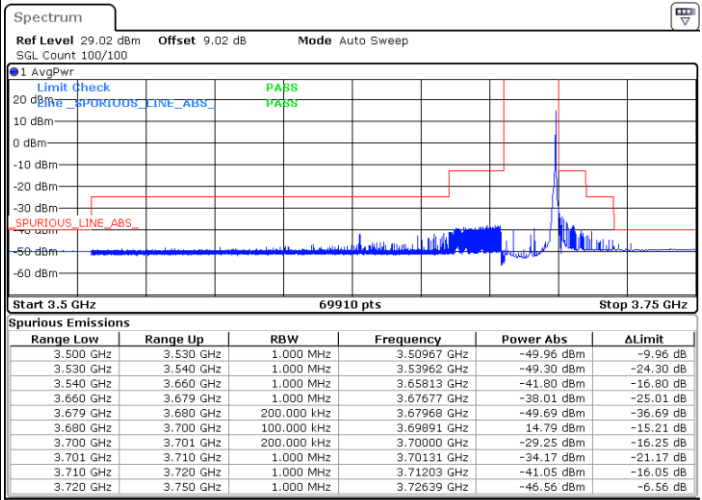

Date: 25.APR.2022 22:14:06

Date: 25.APR.2022 22:18:15

Highest Channel / FullIRB

N/A

Date: 25.APR.2022 22:19:38

LTE Band 48 / 20MHz

64QAM

Lowest Channel / 1RB0

Lowest Channel / 1RBmax

Date: 26.APR.2022 10:32:49

Date: 26.APR.2022 10:36:58

Lowest Channel / FullIRB

N/A

Date: 26.APR.2022 10:41:06

LTE Band 48 / 20MHz

64QAM

Middle Channel / 1RB0

Middle Channel / 1RBmax

Date: 26.APR.2022 10:45:14

Date: 26.APR.2022 10:49:22

Middle Channel / FullIRB

N/A

Date: 26.APR.2022 10:53:30

LTE Band 48 / 20MHz

64QAM

Highest Channel / 1RB0

Highest Channel / 1RBmax

Date: 27.APR.2022 11:12:20

Date: 27.APR.2022 11:10:29

Highest Channel / FullIRB

N/A

Date: 27.APR.2022 11:20:46