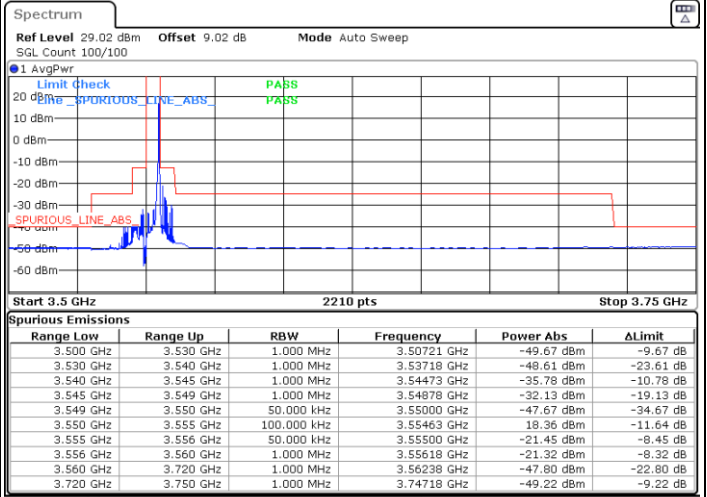

LTE Band 48 / 5MHz

16QAM

Lowest Channel / 1RB0

Lowest Channel / 1RBmax

Date: 25.APR.2022 16:28:29

Date: 25.APR.2022 16:32:40

Lowest Channel / FullIRB

N/A

Date: 25.APR.2022 16:36:50

LTE Band 48 / 5MHz

16QAM

Middle Channel / 1RB0

Middle Channel / 1RBmax

Date: 25.APR.2022 16:49:13

Date: 25.APR.2022 16:45:06

Middle Channel / FullIRB

N/A

Date: 25.APR.2022 16:40:58

LTE Band 48 / 5MHz

16QAM

Highest Channel / 1RB0

Highest Channel / 1RBmax

Date: 25.APR.2022 16:53:20

Date: 25.APR.2022 16:57:29