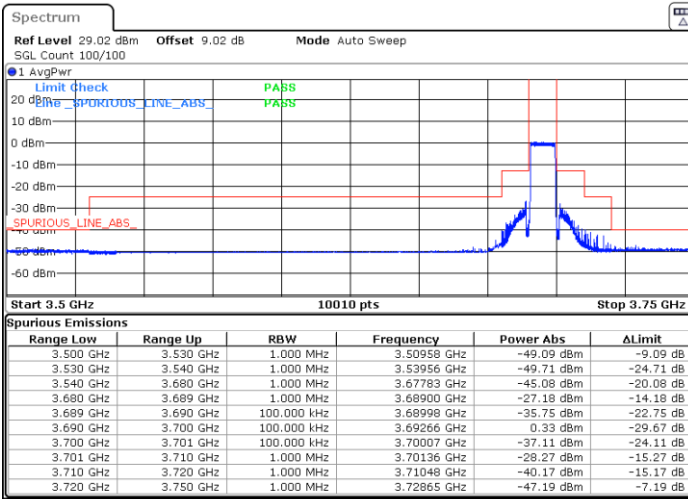

LTE Band 48 / 10MHz

64QAM

MiddleChannel / 1RB0

Middle Channel / 1RBmax

Date: 25.APR.2022 18:03:14

Date: 25.APR.2022 17:59:08

Middle Channel / FullIRB

N/A

Date: 25.APR.2022 17:55:01

LTE Band 48 / 10MHz

64QAM

Highest Channel / 1RB0

Highest Channel / 1RBmax

Date: 25.APR.2022 18:07:20

Date: 25.APR.2022 18:11:27

Highest Channel / FullIRB

N/A

Date: 25.APR.2022 18:15:34

LTE Band 48 / 15MHz

64QAM

Lowest Channel / 1RB0

Lowest Channel / 1RBmax

Date: 25.APR.2022 21:49:17

Date: 25.APR.2022 21:53:27