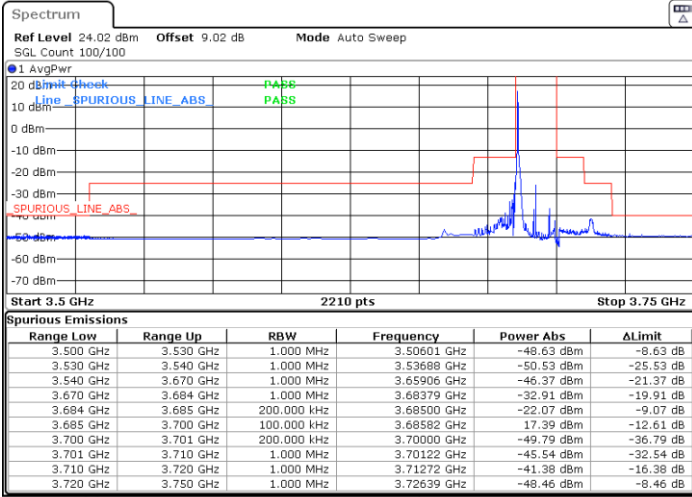

Lowest Channel / 1RB0

Lowest Channel / 1RBmax

Date: 25.APR.2022 21:47:54

Date: 25.APR.2022 21:52:04

Lowest Channel / FullIRB

N/A

Date: 25.APR.2022 21:56:13

LTE Band 48 / 15MHz

16QAM

Middle Channel / 1RB0

Middle Channel / 1RBmax

Date: 25.APR.2022 22:08:35

Date: 25.APR.2022 22:04:28

Middle Channel / FullIRB

N/A

Date: 25.APR.2022 22:00:21

LTE Band 48 / 15MHz

16QAM

Highest Channel / 1RB0

Highest Channel / 1RBmax

Date: 25.APR.2022 22:12:43

Date: 25.APR.2022 22:16:52

Highest Channel / FullIRB

N/A