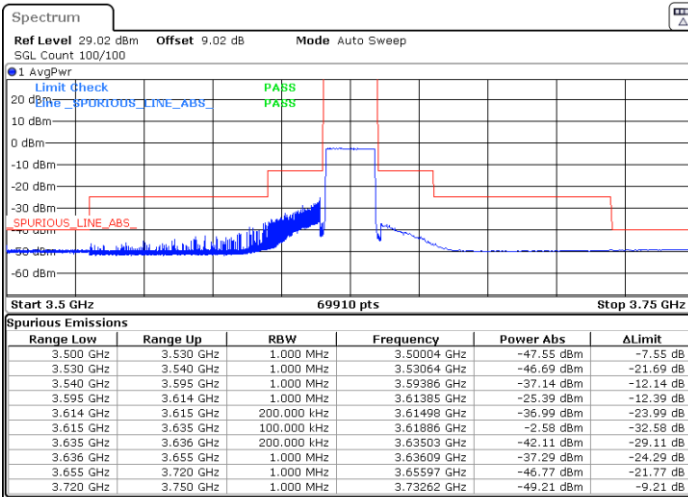

Date: 25.APR.2022 22:21:01

LTE Band 48 / 20MHz

16QAM

Lowest Channel / 1RB0

Lowest Channel / 1RBmax

Date: 26.APR.2022 10:31:26

Date: 26.APR.2022 10:35:35

Lowest Channel / FullIRB

N/A

Date: 26.APR.2022 10:39:43

LTE Band 48 / 20MHz

16QAM

Middle Channel / 1RB0

Middle Channel / 1RBmax

Date: 26.APR.2022 10:43:52

Date: 26.APR.2022 10:48:00

Middle Channel / FullIRB

N/A

Date: 26.APR.2022 10:52:07

LTE Band 48 / 20MHz

16QAM

Highest Channel / 1RB0

Highest Channel / 1RBmax

Date: 27.APR.2022 11:13:58

Date: 27.APR.2022 11:08:48

Highest Channel / FullIRB

N/A

Date: 27.APR.2022 11:18:57

LTE Band 48 / 5MHz

64QAM

Lowest Channel / 1RB0

Lowest Channel / 1RBmax