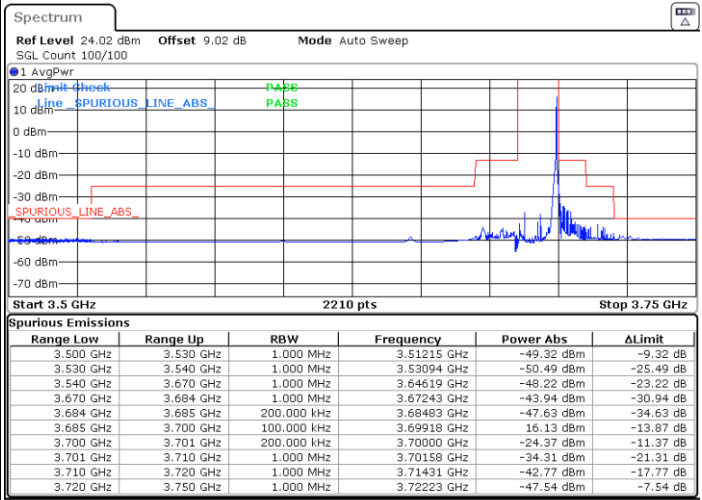

Lowest Channel / FullIRB

N/A

Date: 25.APR.2022 21:57:36

LTE Band 48 / 15MHz

64QAM

Middle Channel / 1RB0

Middle Channel / 1RBmax

Date: 25.APR.2022 22:09:57

Date: 25.APR.2022 22:05:50

Middle Channel / FullIRB

N/A

Date: 25.APR.2022 22:01:43

LTE Band 48 / 15MHz

64QAM

Highest Channel / 1RB0

Highest Channel / 1RBmax

Date: 25.APR.2022 22:14:06

Date: 25.APR.2022 22:18:15

Highest Channel / FullIRB

N/A

Date: 25.APR.2022 22:19:38

LTE Band 48 / 20MHz

64QAM

Lowest Channel / 1RB0

Lowest Channel / 1RBmax

Date: 26.APR.2022 10:32:49

Date: 26.APR.2022 10:36:58

Lowest Channel / FullIRB

N/A

Date: 26.APR.2022 10:41:06

LTE Band 48 / 20MHz

64QAM