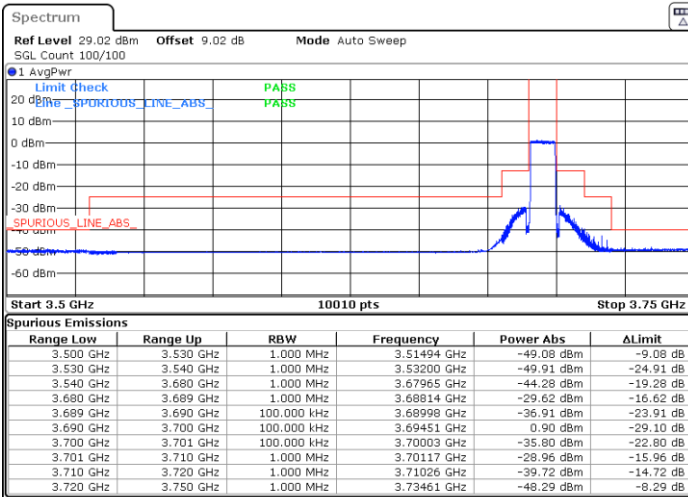

Highest Channel / 1RBmax

Date: 25.APR.2022 18:05:58

Date: 25.APR.2022 18:10:05

Highest Channel / FullIRB

N/A

Date: 25.APR.2022 18:14:12

LTE Band 48 / 15MHz

16QAM

Lowest Channel / 1RB0

Lowest Channel / 1RBmax

Date: 25.APR.2022 21:47:54

Date: 25.APR.2022 21:52:04

Lowest Channel / FullIRB

N/A

Date: 25.APR.2022 21:56:13

LTE Band 48 / 15MHz