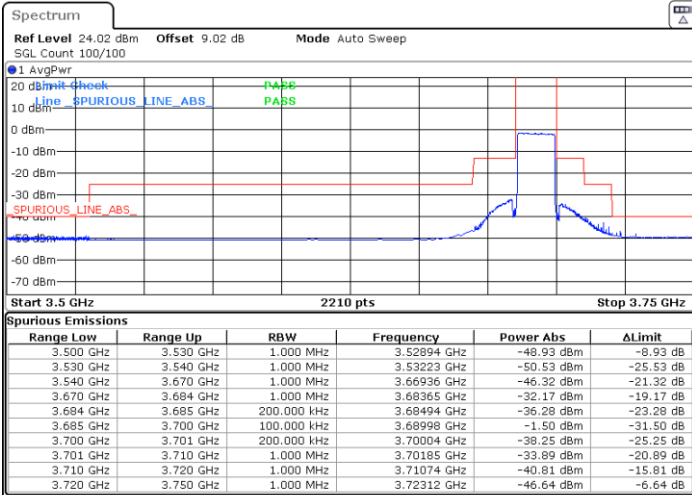

LTE Band 48 / 15MHz

16QAM

Highest Channel / 1RB0

Highest Channel / 1RBmax

Date: 25.APR.2022 22:12:43

Date: 25.APR.2022 22:16:52

Highest Channel / FullIRB

N/A

Date: 25.APR.2022 22:21:01

LTE Band 48 / 20MHz

16QAM

Lowest Channel / 1RB0

Lowest Channel / 1RBmax

Date: 26.APR.2022 10:31:26

Date: 26.APR.2022 10:35:35

Lowest Channel / FullIRB