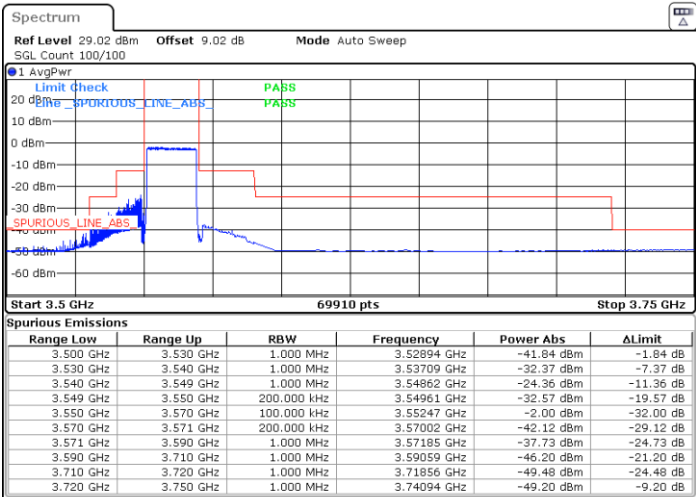

LTE Band 48 / 15MHz

16QAM

Highest Channel / 1RB0

Highest Channel / 1RBmax

Date: 25.APR.2022 22:12:43

Date: 25.APR.2022 22:16:52

Highest Channel / FullIRB

N/A

Date: 25.APR.2022 22:21:01

LTE Band 48 / 20MHz

16QAM

Lowest Channel / 1RB0

Lowest Channel / 1RBmax

Date: 26.APR.2022 10:31:26

Date: 26.APR.2022 10:35:35

Lowest Channel / FullIRB

N/A

Date: 26.APR.2022 10:39:43

LTE Band 48 / 20MHz

16QAM

Middle Channel / 1RB0

Middle Channel / 1RBmax

Date: 26.APR.2022 10:43:52

Date: 26.APR.2022 10:48:00

Middle Channel / FullIRB

N/A

Date: 26.APR.2022 10:52:07

LTE Band 48 / 20MHz

16QAM

Highest Channel / 1RB0

Highest Channel / 1RBmax

Date: 27.APR.2022 11:13:58