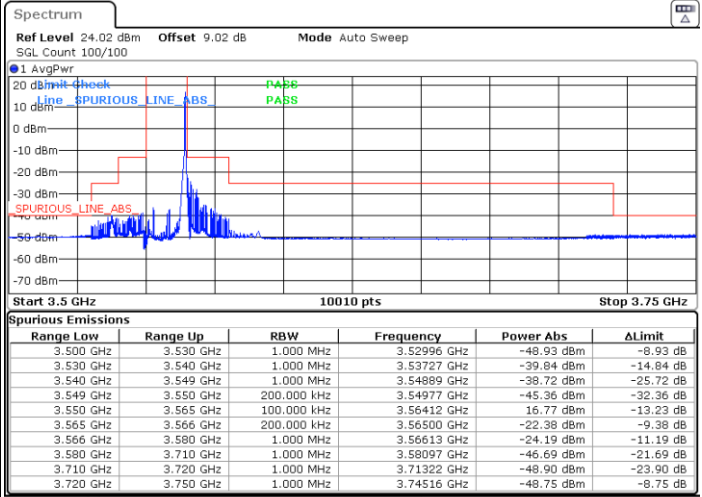

Date: 25.APR.2022 17:55:01

LTE Band 48 / 10MHz

64QAM

Highest Channel / 1RB0

Highest Channel / 1RBmax

Date: 25.APR.2022 18:07:20

Date: 25.APR.2022 18:11:27

Highest Channel / FullIRB

N/A

Date: 25.APR.2022 18:15:34

LTE Band 48 / 15MHz

64QAM

Lowest Channel / 1RB0

Lowest Channel / 1RBmax

Date: 25.APR.2022 21:49:17

Date: 25.APR.2022 21:53:27

Lowest Channel / FullIRB

N/A

Date: 25.APR.2022 21:57:36

LTE Band 48 / 15MHz

64QAM

Middle Channel / 1RB0

Middle Channel / 1RBmax

Date: 25.APR.2022 22:09:57

Date: 25.APR.2022 22:05:50

Middle Channel / FullIRB

N/A

Date: 25.APR.2022 22:01:43

LTE Band 48 / 15MHz

64QAM

Highest Channel / 1RB0

Highest Channel / 1RBmax