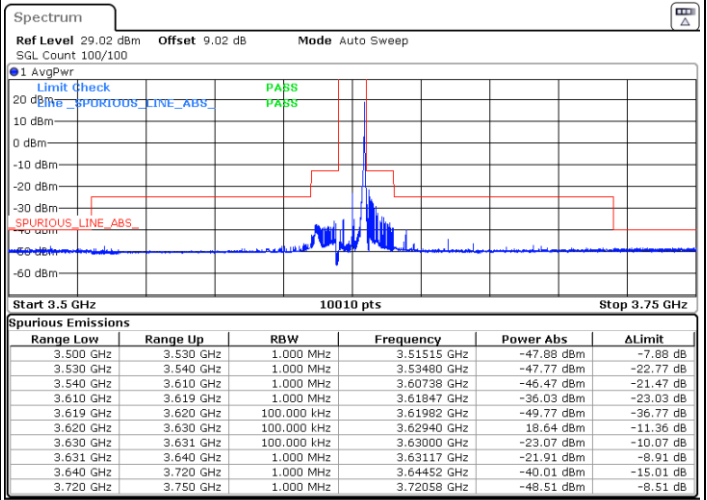

Highest Channel / FullIRB

N/A

Date: 25.APR.2022 17:01:40

LTE Band 48 / 10MHz

16QAM

Lowest Channel / 1RB0

Lowest Channel / 1RBmax

Date: 25.APR.2022 17:41:16

Date: 25.APR.2022 17:45:24

Lowest Channel / FullIRB

N/A

Date: 25.APR.2022 17:49:32

LTE Band 48 / 10MHz

16QAM

MiddleChannel / 1RB0

Middle Channel / 1RBmax

Date: 25.APR.2022 18:01:52

Date: 25.APR.2022 17:57:46

Middle Channel / FullIRB

N/A

Date: 25.APR.2022 17:53:39

LTE Band 48 / 10MHz

16QAM

Highest Channel / 1RB0

Highest Channel / 1RBmax

Date: 25.APR.2022 18:05:58

Date: 25.APR.2022 18:10:05

Highest Channel / FullIRB

N/A

Date: 25.APR.2022 18:14:12

LTE Band 48 / 15MHz

16QAM