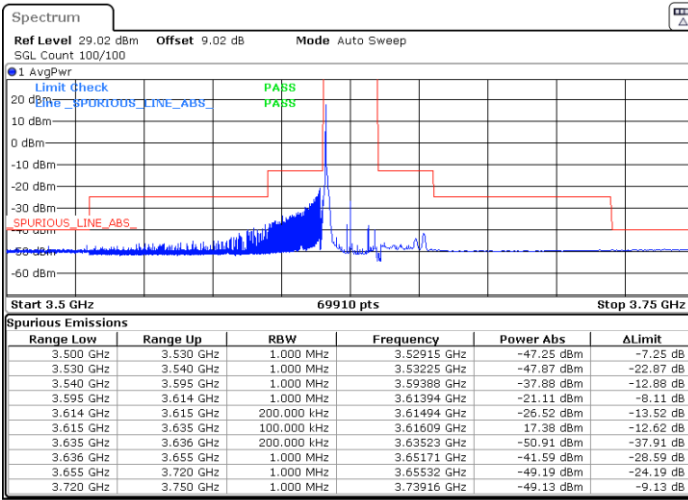

Date: 25.APR.2022 22:21:01

LTE Band 48 / 20MHz

16QAM

Lowest Channel / 1RB0

Lowest Channel / 1RBmax

Date: 26.APR.2022 10:31:26

Date: 26.APR.2022 10:35:35

Lowest Channel / FullIRB

N/A

Date: 26.APR.2022 10:39:43

LTE Band 48 / 20MHz

16QAM

Middle Channel / 1RB0

Middle Channel / 1RBmax

Date: 26.APR.2022 10:43:52

Date: 26.APR.2022 10:48:00

Middle Channel / FullIRB

N/A

Date: 26.APR.2022 10:52:07

LTE Band 48 / 20MHz

16QAM

Highest Channel / 1RB0

Highest Channel / 1RBmax

Date: 27.APR.2022 11:13:58

Date: 27.APR.2022 11:08:48

Highest Channel / FullIRB

N/A

Date: 27.APR.2022 11:18:57

LTE Band 48 / 5MHz

64QAM

Lowest Channel / 1RB0

Lowest Channel / 1RBmax