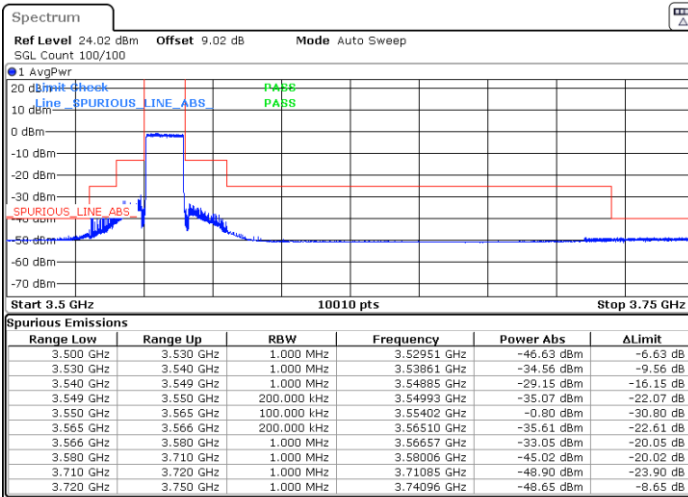

Highest Channel / 1RBmax

Date: 25.APR.2022 18:05:58

Date: 25.APR.2022 18:10:05

Highest Channel / FullIRB

N/A

Date: 25.APR.2022 18:14:12

LTE Band 48 / 15MHz

16QAM

Lowest Channel / 1RB0

Lowest Channel / 1RBmax

Date: 25.APR.2022 21:47:54

Date: 25.APR.2022 21:52:04

Lowest Channel / FullIRB

N/A

Date: 25.APR.2022 21:56:13

LTE Band 48 / 15MHz

LTE Band 48 / 15MHz

16QAM

Highest Channel / 1RB0

Highest Channel / 1RBmax

Date: 25.APR.2022 22:12:43

Date: 25.APR.2022 22:16:52

Highest Channel / FullIRB

N/A