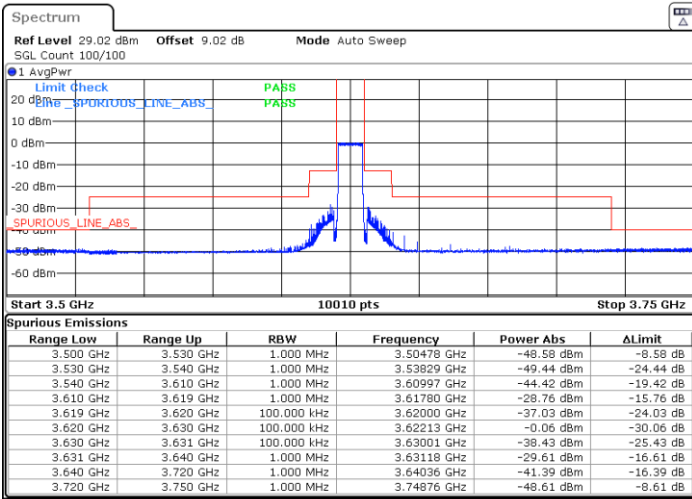

LTE Band 48 / 10MHz

64QAM

MiddleChannel / 1RB0

Middle Channel / 1RBmax

Date: 25.APR.2022 18:03:14

Date: 25.APR.2022 17:59:08

Middle Channel / FullIRB

N/A

Date: 25.APR.2022 17:55:01

LTE Band 48 / 10MHz

64QAM

Highest Channel / 1RB0

Highest Channel / 1RBmax

Date: 25.APR.2022 18:07:20

Date: 25.APR.2022 18:11:27

Highest Channel / FullIRB