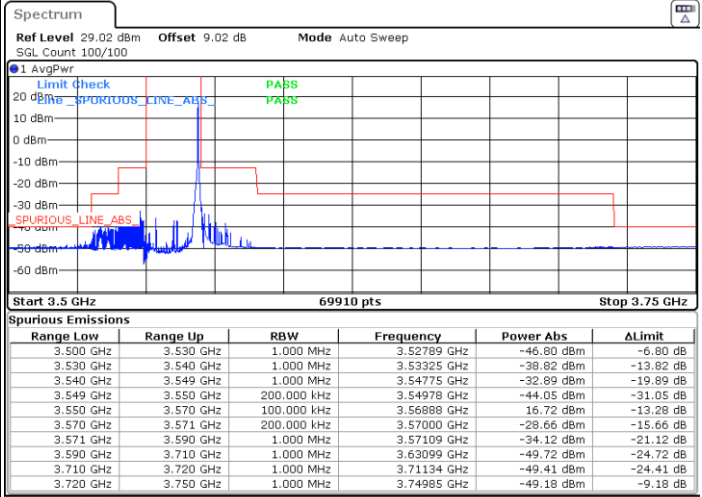

Lowest Channel / FullIRB

N/A

Date: 25.APR.2022 21:57:36

LTE Band 48 / 15MHz

64QAM

Middle Channel / 1RB0

Middle Channel / 1RBmax

Date: 25.APR.2022 22:09:57

Date: 25.APR.2022 22:05:50

Middle Channel / FullIRB

N/A

Date: 25.APR.2022 22:01:43

LTE Band 48 / 15MHz

64QAM

Highest Channel / 1RB0

Highest Channel / 1RBmax

Date: 25.APR.2022 22:14:06

Date: 25.APR.2022 22:18:15

Highest Channel / FullIRB

N/A

Date: 25.APR.2022 22:19:38

LTE Band 48 / 20MHz

64QAM

Lowest Channel / 1RB0

Lowest Channel / 1RBmax

Date: 26.APR.2022 10:32:49

Date: 26.APR.2022 10:36:58

Lowest Channel / FullIRB

N/A

Date: 26.APR.2022 10:41:06

LTE Band 48 / 20MHz

64QAM