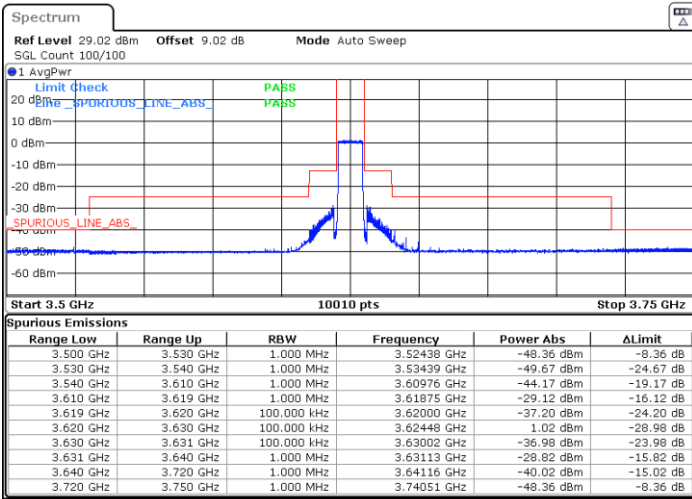

Highest Channel / FullIRB

N/A

Date: 25.APR.2022 17:01:40

LTE Band 48 / 10MHz

16QAM

Lowest Channel / 1RB0

Lowest Channel / 1RBmax

Date: 25.APR.2022 17:41:16

Date: 25.APR.2022 17:45:24

Lowest Channel / FullIRB

N/A

Date: 25.APR.2022 17:49:32

LTE Band 48 / 10MHz

16QAM

MiddleChannel / 1RB0

Middle Channel / 1RBmax

Date: 25.APR.2022 18:01:52

Date: 25.APR.2022 17:57:46

Middle Channel / FullIRB

N/A

Date: 25.APR.2022 17:53:39

LTE Band 48 / 10MHz

16QAM

Highest Channel / 1RB0