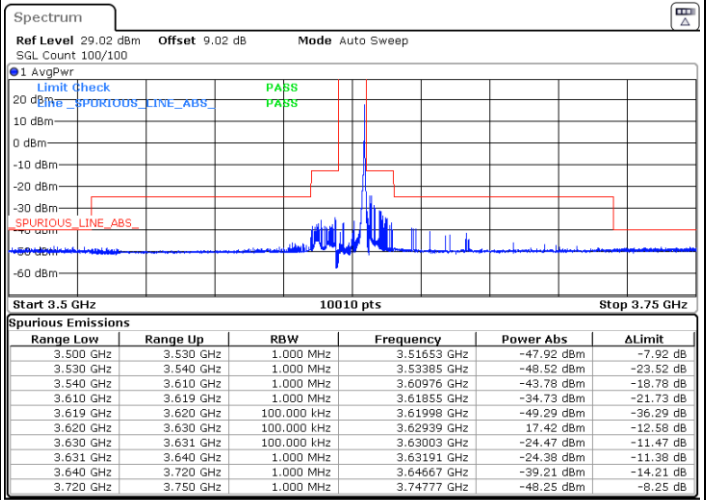

Highest Channel / 1RB0

Highest Channel / 1RBmax

Date: 25.APR.2022 16:54:43

Date: 25.APR.2022 17:09:06

Highest Channel / FullIRB

N/A

Date: 25.APR.2022 17:03:03

LTE Band 48 / 10MHz

64QAM

Lowest Channel / 1RB0

Lowest Channel / 1RBmax

Date: 25.APR.2022 17:42:39

Date: 25.APR.2022 17:46:47

Lowest Channel / FullIRB

N/A

Date: 25.APR.2022 17:50:55

LTE Band 48 / 10MHz

64QAM

MiddleChannel / 1RB0

Middle Channel / 1RBmax

Date: 25.APR.2022 18:03:14

Date: 25.APR.2022 17:59:08

Middle Channel / FullIRB

N/A

Date: 25.APR.2022 17:55:01

LTE Band 48 / 10MHz

64QAM

Highest Channel / 1RB0

Highest Channel / 1RBmax

Date: 25.APR.2022 18:07:20

Date: 25.APR.2022 18:11:27

Highest Channel / FullIRB