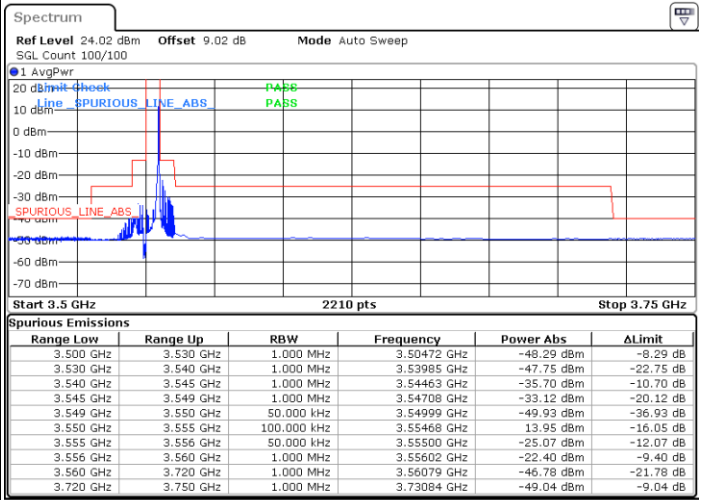

Middle Channel / 1RB0

Middle Channel / 1RBmax

Date: 26.APR.2022 10:45:14

Date: 26.APR.2022 10:49:22

Middle Channel / FullIRB

N/A

Date: 26.APR.2022 10:53:30

LTE Band 48 / 20MHz

64QAM

Highest Channel / 1RB0

Highest Channel / 1RBmax

Date: 27.APR.2022 11:12:20

Date: 27.APR.2022 11:10:29

Highest Channel / FullIRB

N/A

Date: 27.APR.2022 11:20:46

LTE Band 48 / 5MHz

256QAM

Lowest Channel / 1RB0

Lowest Channel / 1RBmax

Date: 13.MAY.2022 02:37:48

Date: 13.MAY.2022 02:48:16

Lowest Channel / FullIRB

N/A