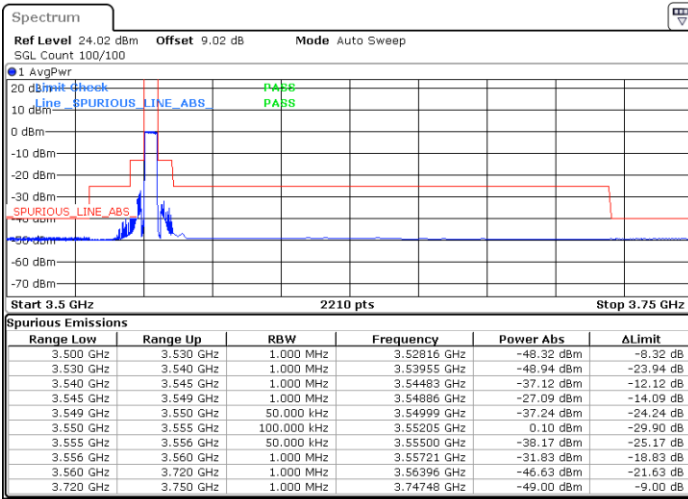

64QAM

Highest Channel / 1RB0

Highest Channel / 1RBmax

Date: 27.APR.2022 11:12:20

Date: 27.APR.2022 11:10:29

Highest Channel / FullIRB

N/A

Date: 27.APR.2022 11:20:46

LTE Band 48 / 5MHz

256QAM

Lowest Channel / 1RB0

Lowest Channel / 1RBmax

Date: 13.MAY.2022 02:37:48

Date: 13.MAY.2022 02:48:16

Lowest Channel / FullIRB

N/A

Date: 13.MAY.2022 02:52:36

LTE Band 48 / 5MHz

256QAM

Middle Channel / 1RB0

Middle Channel / 1RBmax

Date: 13.MAY.2022 02:56:44

Date: 13.MAY.2022 03:00:02

Middle Channel / FullIRB