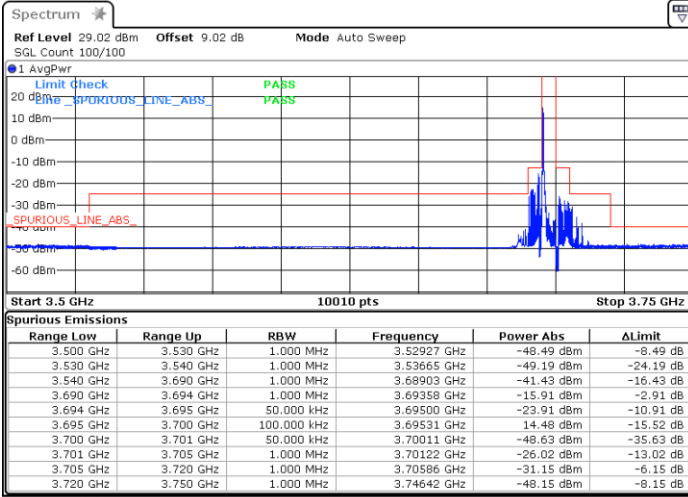

LTE Band 48 / 5MHz

256QAM

Lowest Channel / 1RB0

Lowest Channel / 1RBmax

Date: 13.MAY.2022 02:37:48

Date: 13.MAY.2022 02:48:16

Lowest Channel / FullIRB

N/A

Date: 13.MAY.2022 02:52:36

LTE Band 48 / 5MHz

256QAM

Middle Channel / 1RB0

Middle Channel / 1RBmax

Date: 13.MAY.2022 02:56:44

Date: 13.MAY.2022 03:00:02

Middle Channel / FullIRB

N/A

Date: 13.MAY.2022 03:02:53

LTE Band 48 / 5MHz

256QAM

Highest Channel / 1RB0

Highest Channel / 1RBmax

Date: 13.MAY.2022 03:06:10

Date: 13.MAY.2022 03:09:56