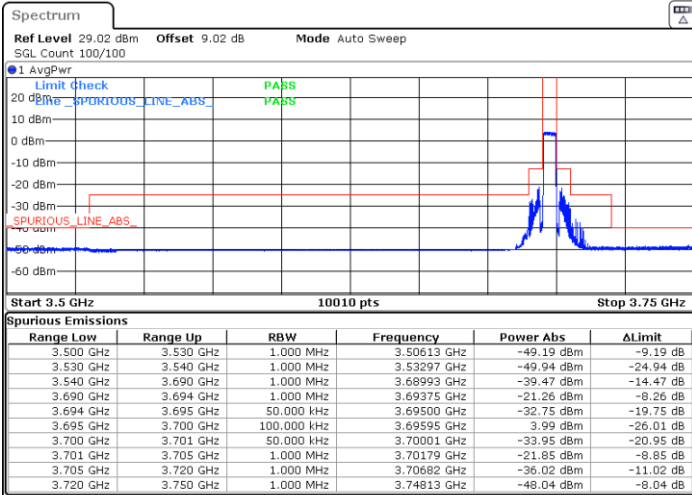

N/A

Date: 25.APR.2022 16:40:58

LTE Band 48 / 5MHz

16QAM

Highest Channel / 1RB0

Highest Channel / 1RBmax

Date: 25.APR.2022 16:53:20

Date: 25.APR.2022 16:57:29

Highest Channel / FullIRB

N/A

Date: 25.APR.2022 17:01:40

LTE Band 48 / 10MHz

16QAM

Lowest Channel / 1RB0

Lowest Channel / 1RBmax

Date: 25.APR.2022 17:41:16