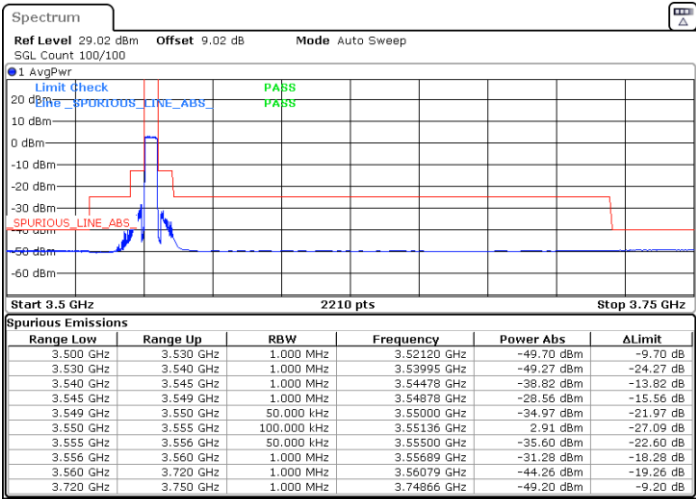

Middle Channel / FullIRB

N/A

Date: 26.APR.2022 10:52:07

LTE Band 48 / 20MHz

16QAM

Highest Channel / 1RB0

Highest Channel / 1RBmax

Date: 27.APR.2022 11:13:58

Date: 27.APR.2022 11:08:48

Highest Channel / FullIRB

N/A

Date: 27.APR.2022 11:18:57

LTE Band 48 / 5MHz

64QAM

Lowest Channel / 1RB0

Lowest Channel / 1RBmax

Date: 25.APR.2022 16:29:53

Date: 25.APR.2022 16:34:03

Lowest Channel / FullIRB

N/A

Date: 25.APR.2022 16:38:13

LTE Band 48 / 5MHz

64QAM

Middle Channel / 1RB0