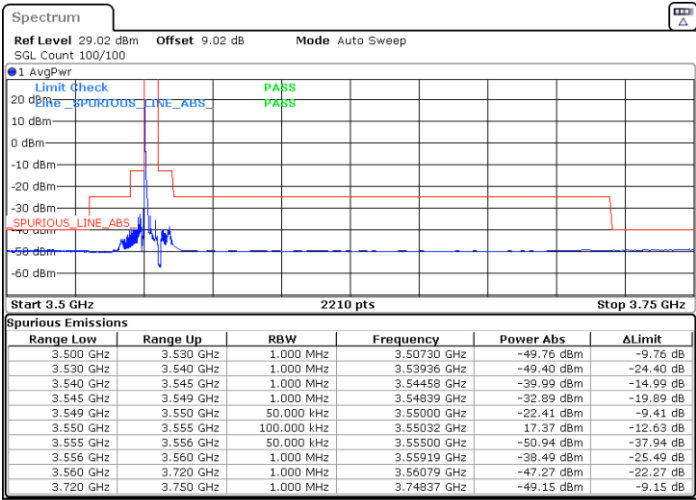

Middle Channel / FullIRB

N/A

Date: 26.APR.2022 10:52:07

LTE Band 48 / 20MHz

16QAM

Highest Channel / 1RB0

Highest Channel / 1RBmax

Date: 27.APR.2022 11:13:58

Date: 27.APR.2022 11:08:48

Highest Channel / FullIRB

N/A

Date: 27.APR.2022 11:18:57

LTE Band 48 / 5MHz

64QAM

Lowest Channel / 1RB0

Lowest Channel / 1RBmax

Date: 25.APR.2022 16:29:53

Date: 25.APR.2022 16:34:03

Lowest Channel / FullIRB

N/A

Date: 25.APR.2022 16:38:13

LTE Band 48 / 5MHz

64QAM

Middle Channel / 1RB0