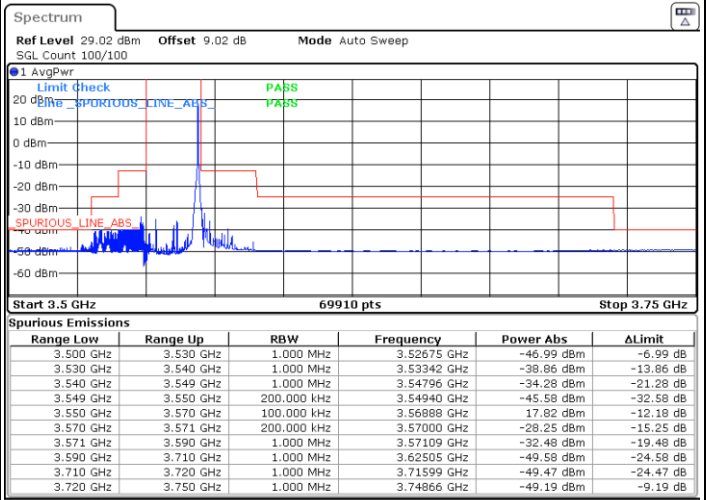

LTE Band 48 / 15MHz

16QAM

Highest Channel / 1RB0

Highest Channel / 1RBmax

Date: 25.APR.2022 22:12:43

Date: 25.APR.2022 22:16:52

Highest Channel / FullIRB

N/A

Date: 25.APR.2022 22:21:01

LTE Band 48 / 20MHz

16QAM

Lowest Channel / 1RB0

Lowest Channel / 1RBmax

Date: 26.APR.2022 10:31:26

Date: 26.APR.2022 10:35:35

Lowest Channel / FullIRB

N/A

Date: 26.APR.2022 10:39:43

LTE Band 48 / 20MHz

16QAM

Middle Channel / 1RB0

Middle Channel / 1RBmax

Date: 26.APR.2022 10:43:52

Date: 26.APR.2022 10:48:00

Middle Channel / FullIRB

N/A

Date: 26.APR.2022 10:52:07

LTE Band 48 / 20MHz

16QAM

Highest Channel / 1RB0

Highest Channel / 1RBmax

Date: 27.APR.2022 11:13:58