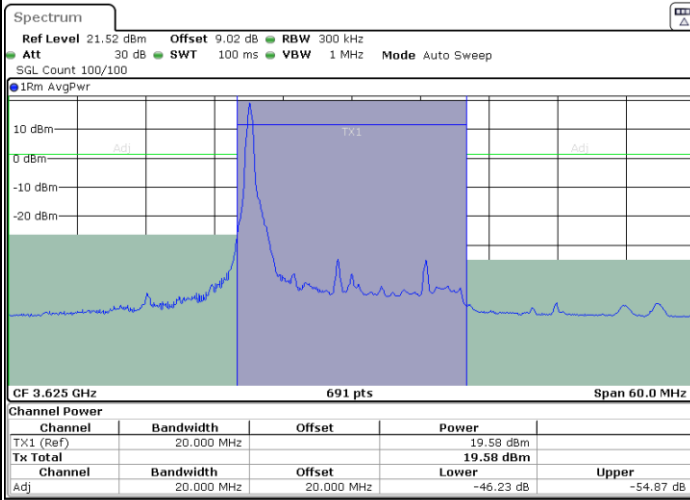

LTE Band 48 / 20MHz

64QAM

Middle Channel / 1RB0

Middle Channel / 1RBmax

Date: 26.APR.2022 12:44:22