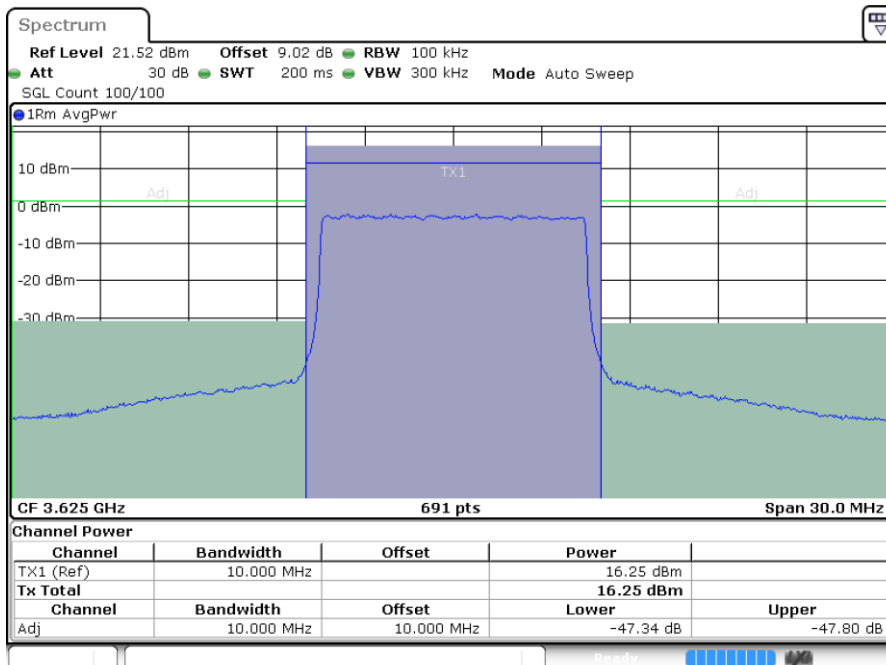

LTE Band 48 / 10MHz

256QAM

Middle Channel / 1RB0

Middle Channel / 1RBmax

Date: 13 MAY 2022 03:40:17

Date: 13 MAY 2022 03:42:44

Middle Channel / FullRB

Date: 13 MAY 2022 03:45:29

LTE Band 48 / 10MHz

256QAM

Highest Channel / 1RB0

Highest Channel / 1RBmax

Date: 13 MAY 2022 03:55:42

Date: 13 MAY 2022 04:00:23

Highest Channel / FullRB

Date: 13 MAY 2022 04:05:13