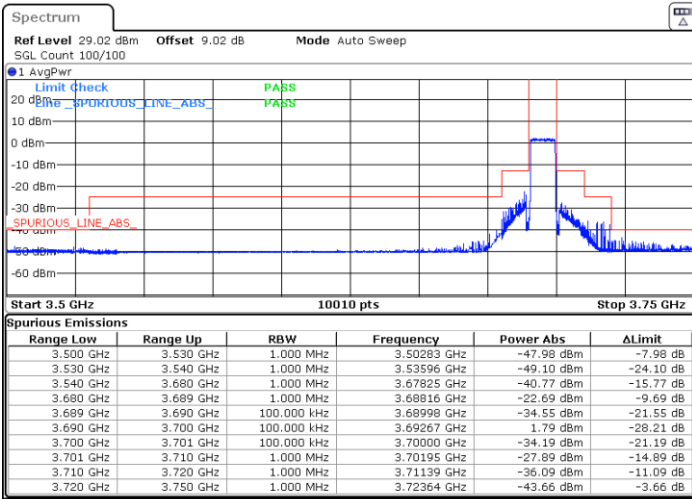

MiddleChannel / 1RB0

Middle Channel / 1RBmax

Date: 25.APR.2022 18:00:30

Date: 25.APR.2022 17:56:24

Middle Channel / FullIRB

N/A

Date: 25.APR.2022 17:52:18

LTE Band 48 / 10MHz

QPSK

Highest Channel / 1RB0

Highest Channel / 1RBmax

Date: 25.APR.2022 18:04:36

Date: 25.APR.2022 18:08:43

Highest Channel / FullIRB

N/A

Date: 25.APR.2022 18:12:49

LTE Band 48 / 15MHz

QPSK

Lowest Channel / 1RB0

Lowest Channel / 1RBmax

Date: 25.APR.2022 21:46:31

Date: 25.APR.2022 21:50:41

Lowest Channel / FullIRB

N/A