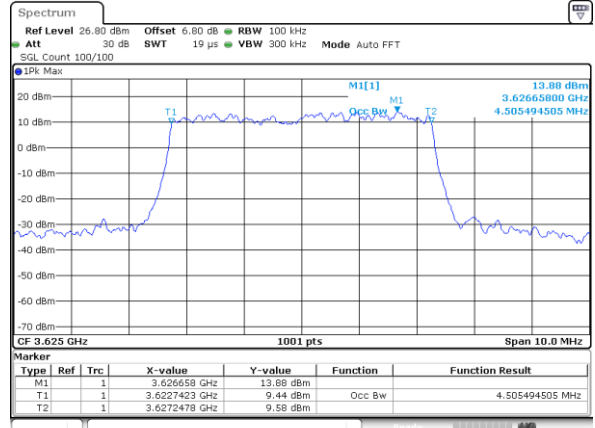

16QAM

Date: 9.MAY.2022 16:37:59

LTE Band 48 / 10MHz / Middle Channel / Full RB

QPSK