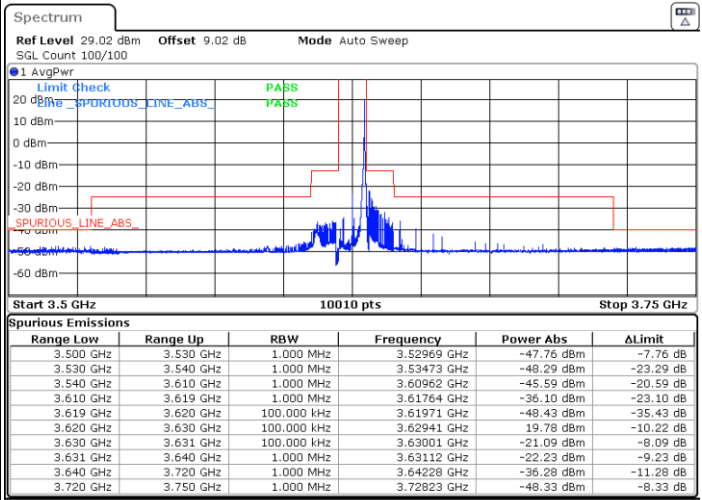

Date: 25.APR.2022 16:51:57

Date: 25.APR.2022 16:56:06

Highest Channel / FullIRB

N/A

Date: 25.APR.2022 17:00:18

LTE Band 48 / 10MHz

QPSK

Lowest Channel / 1RB0

Lowest Channel / 1RBmax

Date: 25.APR.2022 17:39:54

Date: 25.APR.2022 17:44:02

Lowest Channel / FullIRB

N/A

Date: 25.APR.2022 17:48:10

LTE Band 48 / 10MHz

QPSK

MiddleChannel / 1RB0

Middle Channel / 1RBmax

Date: 25.APR.2022 18:00:30

Date: 25.APR.2022 17:56:24

Middle Channel / FullIRB

N/A

Date: 25.APR.2022 17:52:18

LTE Band 48 / 10MHz