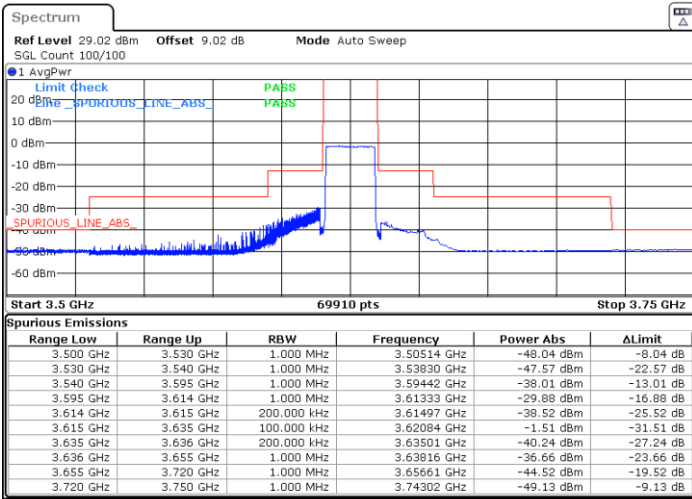

Highest Channel / FullIRB

N/A

Date: 25.APR.2022 22:22:24

LTE Band 48 / 20MHz

QPSK

Lowest Channel / 1RB0

Lowest Channel / 1RBmax

Date: 26.APR.2022 10:30:04

Date: 26.APR.2022 10:34:12

Lowest Channel / FullIRB

N/A

Date: 26.APR.2022 10:38:21

LTE Band 48 / 20MHz

QPSK

Middle Channel / 1RB0

Middle Channel / 1RBmax

Date: 26.APR.2022 10:42:30

Date: 26.APR.2022 10:46:37

Middle Channel / FullIRB

N/A

Date: 26.APR.2022 10:50:45

LTE Band 48 / 20MHz

QPSK

Highest Channel / 1RB0