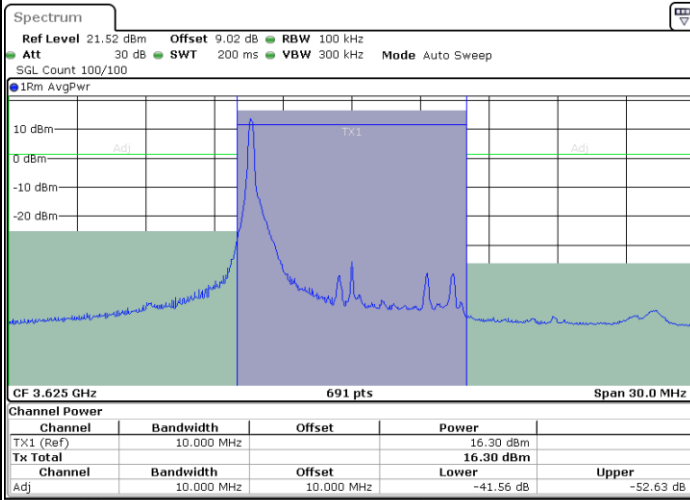

LTE Band 48 / 10MHz

256QAM

Lowest Channel / 1RB0

Lowest Channel / 1RBmax

Date: 13.MAY.2022 03:24:32

Date: 13.MAY.2022 03:28:04

Lowest Channel / FullRB

Date: 13.MAY.2022 03:31:38

LTE Band 48 / 10MHz

256QAM

Middle Channel / 1RB0

Middle Channel / 1RBmax

Date: 13 MAY 2022 03:40:17

Date: 13 MAY 2022 03:42:44

Middle Channel / FullRB

Date: 13 MAY 2022 03:45:29