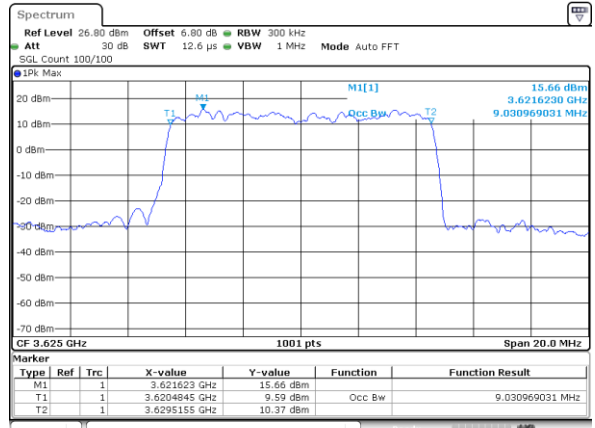

16QAM

Date: 9.MAY.2022 16:40:56

LTE Band 48 / 15MHz / Middle Channel / Full RB

QPSK