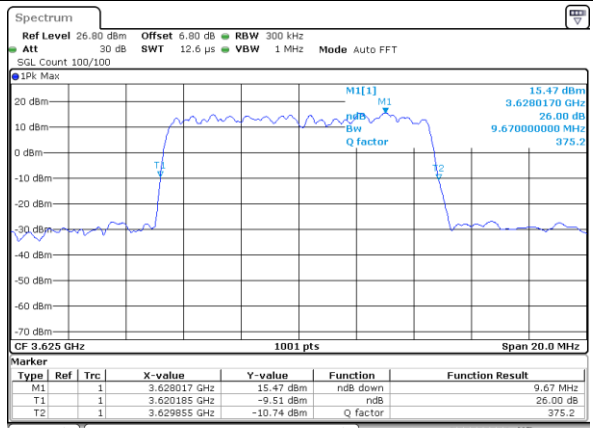

16QAM

Date: 9.MAY.2022 16:41:34

LTE Band 48 / 15MHz / Middle channel / Full RB

QPSK