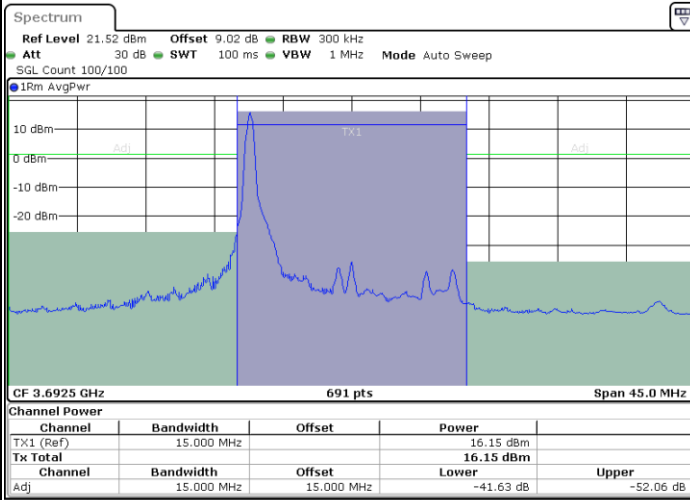

LTE Band 48 / 15MHz

256QAM

Lowest Channel / 1RB0

Lowest Channel / 1RBmax

Date: 13 MAY 2022 04:11:26

Date: 13 MAY 2022 04:44:12

Lowest Channel / FullIRB

Date: 13 MAY 2022 04:47:02

LTE Band 48 / 15MHz

256QAM

Middle Channel / 1RB0

Middle Channel / 1RBmax

Date: 13.MAY.2022 04:49:41

Date: 13.MAY.2022 04:52:15

Middle Channel / FullRB

Date: 13.MAY.2022 04:54:44

LTE Band 48 / 15MHz

256QAM

Highest Channel / 1RB0

Highest Channel / 1RBmax

Date: 13 MAY 2022 04:57:50

Date: 13 MAY 2022 05:00:27

Highest Channel / FullRB

Date: 13 MAY 2022 05:03:11