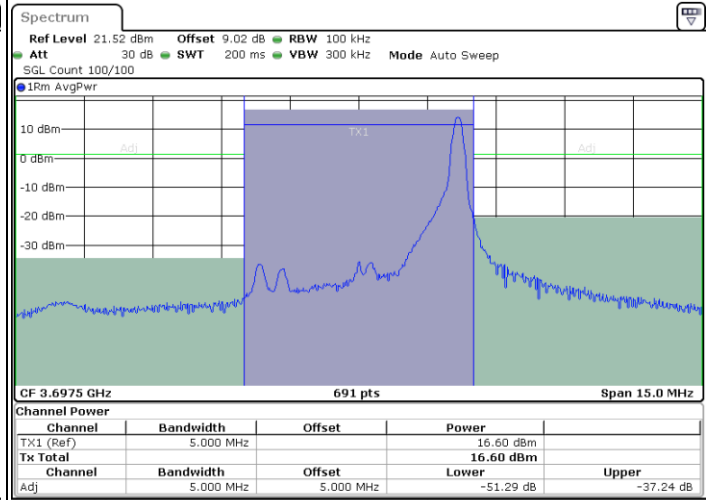

LTE Band 48 / 5MHz

256QAM

Highest Channel / 1RB0

Highest Channel / 1RBmax

Date: 13 MAY 2022 03:07:49

Date: 13 MAY 2022 03:13:22

Highest Channel / FullRB

Date: 13 MAY 2022 03:18:04

LTE Band 48 / 10MHz

256QAM

Lowest Channel / 1RB0

Lowest Channel / 1RBmax

Date: 13.MAY.2022 03:24:32

Date: 13.MAY.2022 03:28:04

Lowest Channel / FullRB

Date: 13.MAY.2022 03:31:38