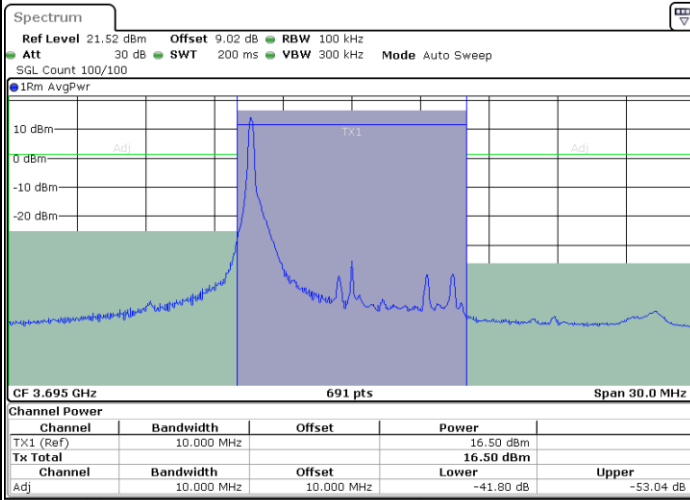

LTE Band 48 / 10MHz

256QAM

Middle Channel / 1RB0

Middle Channel / 1RBmax

Date: 13 MAY 2022 03:40:17

Date: 13 MAY 2022 03:42:44

Middle Channel / FullRB

Date: 13 MAY 2022 03:45:29

LTE Band 48 / 10MHz

256QAM

Highest Channel / 1RB0

Highest Channel / 1RBmax

Date: 13 MAY 2022 03:55:42

Date: 13 MAY 2022 04:00:23

Highest Channel / FullRB

Date: 13 MAY 2022 04:05:13