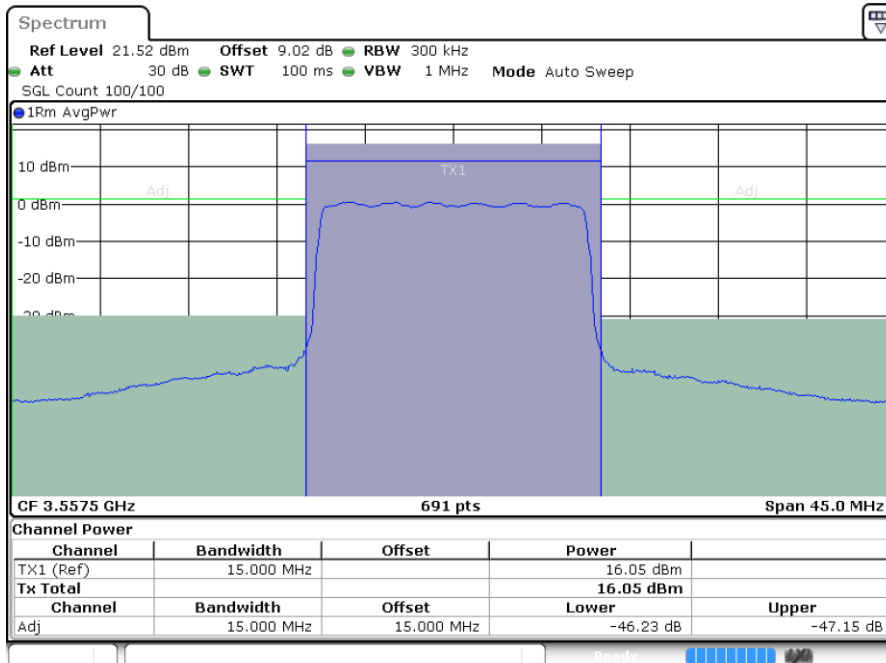

LTE Band 48 / 15MHz

256QAM

Lowest Channel / 1RB0

Lowest Channel / 1RBmax

Date: 13 MAY 2022 04:11:26

Date: 13 MAY 2022 04:44:12

Lowest Channel / FullIRB

Date: 13 MAY 2022 04:47:02