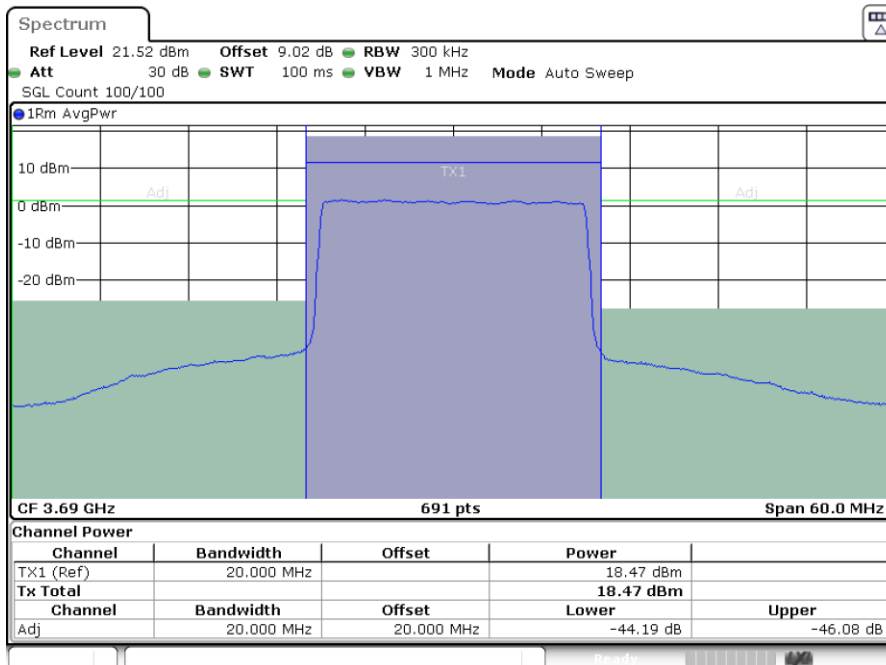

LTE Band 48 / 20MHz

64QAM

Highest Channel / 1RB0

Highest Channel / 1RBmax

Date: 26.APR.2022 12:44:59

Date: 26.APR.2022 12:50:40

Highest Channel / FullRB

Date: 26.APR.2022 12:39:19