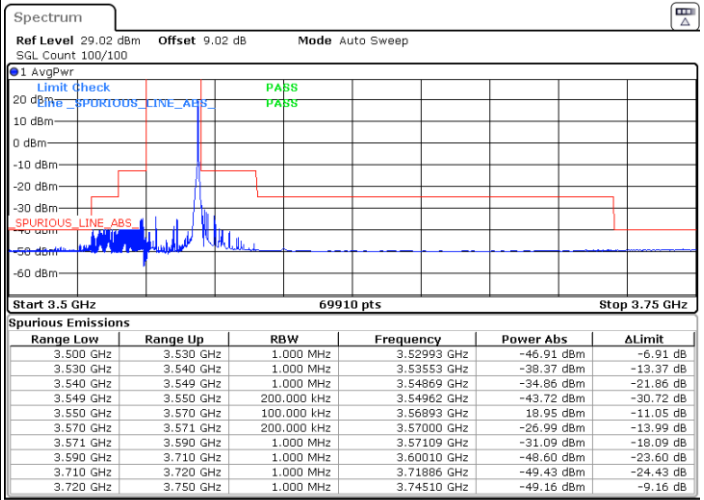

N/A

Date: 25.APR.2022 21:58:59

LTE Band 48 / 15MHz

QPSK

Highest Channel / 1RB0

Highest Channel / 1RBmax

Date: 25.APR.2022 22:11:20

Date: 25.APR.2022 22:15:29

Highest Channel / FullIRB

N/A

Date: 25.APR.2022 22:22:24

LTE Band 48 / 20MHz

QPSK

Lowest Channel / 1RB0

Lowest Channel / 1RBmax

Date: 26.APR.2022 10:30:04

Date: 26.APR.2022 10:34:12

Lowest Channel / FullIRB

N/A

Date: 26.APR.2022 10:38:21

LTE Band 48 / 20MHz

QPSK

Middle Channel / 1RB0

Middle Channel / 1RBmax