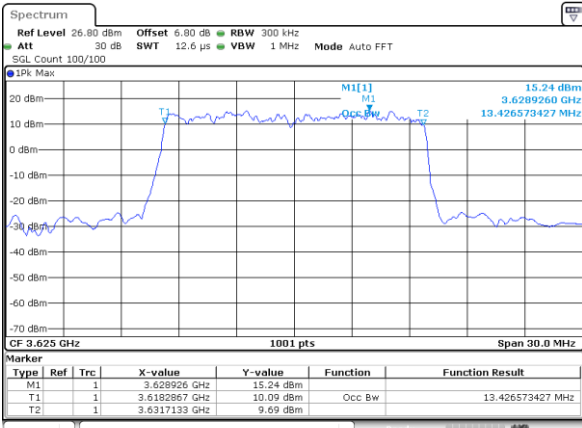

Date: 9.MAY.2022 16:42:46