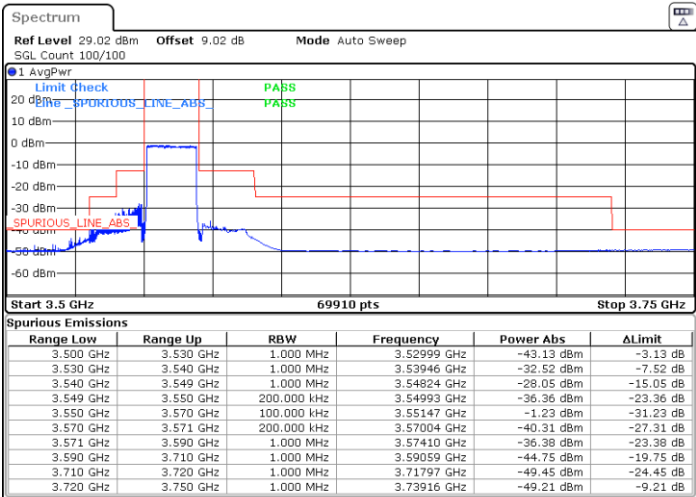

Lowest Channel / FullIRB

N/A

Date: 26.APR.2022 10:38:21