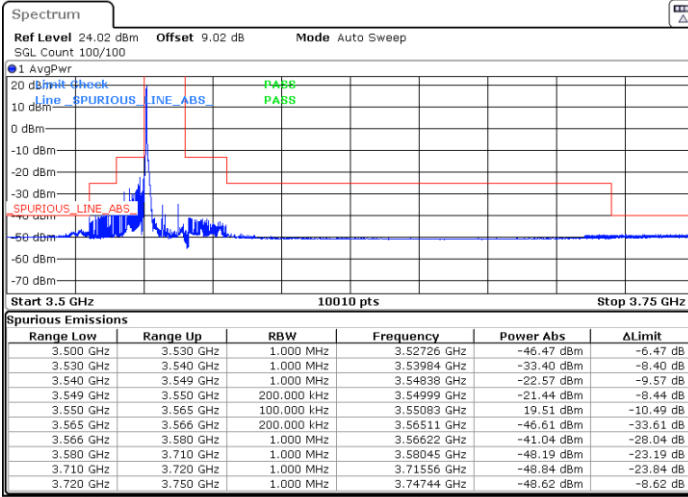

MiddleChannel / 1RB0

Middle Channel / 1RBmax

Date: 25.APR.2022 18:00:30

Date: 25.APR.2022 17:56:24

Middle Channel / FullIRB

N/A

Date: 25.APR.2022 17:52:18

LTE Band 48 / 10MHz

QPSK

Highest Channel / 1RB0

Highest Channel / 1RBmax

Date: 25.APR.2022 18:04:36

Date: 25.APR.2022 18:08:43

Highest Channel / FullIRB

N/A

Date: 25.APR.2022 18:12:49

LTE Band 48 / 15MHz

QPSK

Lowest Channel / 1RB0

Lowest Channel / 1RBmax

Date: 25.APR.2022 21:46:31

Date: 25.APR.2022 21:50:41

Lowest Channel / FullIRB

N/A