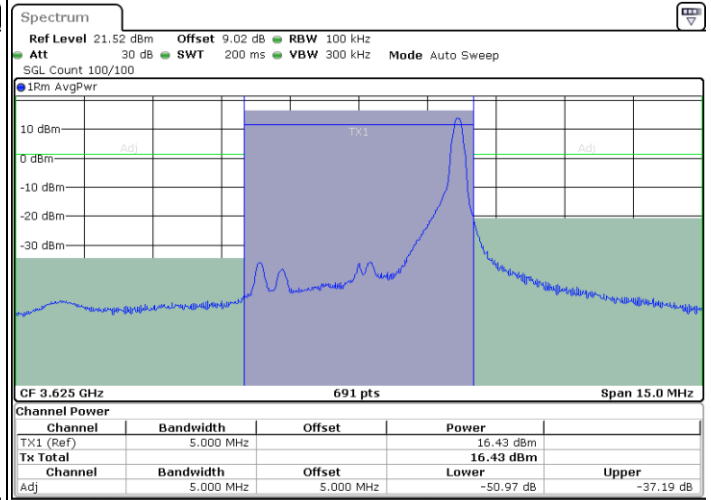

LTE Band 48 / 5MHz

256QAM

Middle Channel / 1RB0

Middle Channel / 1RBmax

Date: 13 MAY 2022 02:58:55

Date: 13 MAY 2022 03:01:46

Middle Channel / FullIRB

Date: 13 MAY 2022 03:04:27

LTE Band 48 / 5MHz

256QAM

Highest Channel / 1RB0

Highest Channel / 1RBmax

Date: 13 MAY 2022 03:07:49

Date: 13 MAY 2022 03:13:22

Highest Channel / FullRB

Date: 13 MAY 2022 03:18:04