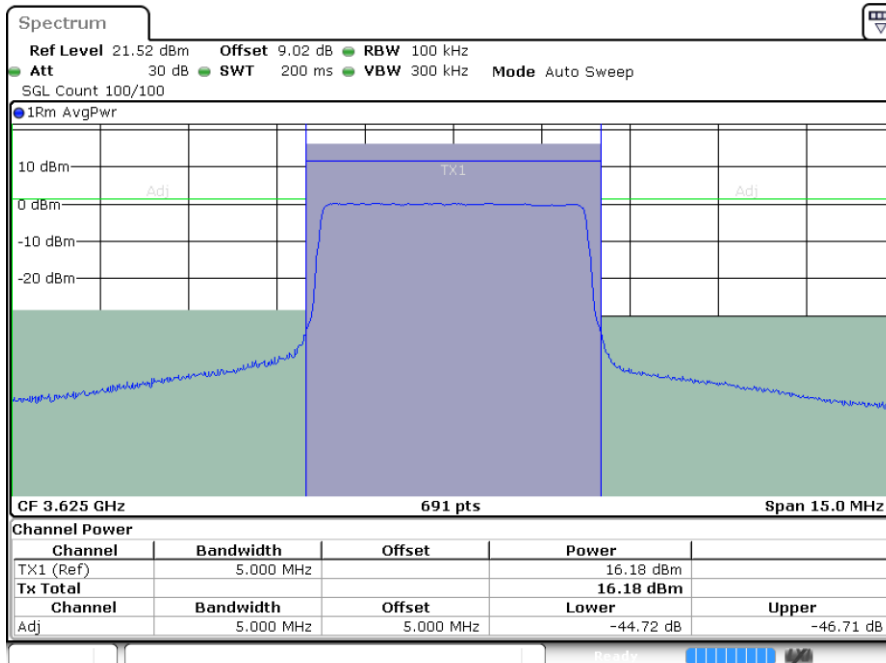

LTE Band 48 / 5MHz

256QAM

Middle Channel / 1RB0

Middle Channel / 1RBmax

Date: 13 MAY 2022 02:58:55

Date: 13 MAY 2022 03:01:46

Middle Channel / FullIRB

Date: 13 MAY 2022 03:04:27