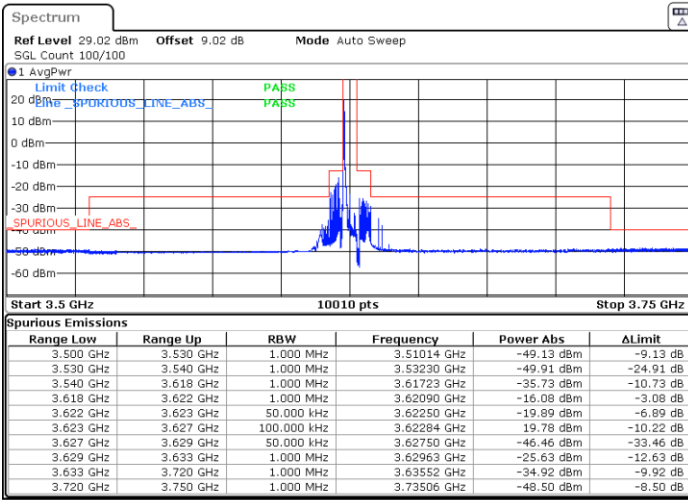

#### Lowest Channel / 1RBmax

Date: 25.APR.2022 16:24:21

Date: 25.APR.2022 16:31:16

#### Lowest Channel / FullRB

N/A

Date: 25.APR.2022 16:35:27

LTE Band 48 / 5MHz

QPSK

Middle Channel / 1RB0

Middle Channel / 1RBmax

Date: 25.APR.2022 17:06:34

Date: 25.APR.2022 16:43:44

Middle Channel / FullIRB

N/A

Date: 25.APR.2022 16:39:36

LTE Band 48 / 5MHz

QPSK

Highest Channel / 1RB0

Highest Channel / 1RBmax

Date: 25.APR.2022 16:51:57

Date: 25.APR.2022 16:56:06

Highest Channel / FullIRB

N/A

Date: 25.APR.2022 17:00:18

LTE Band 48 / 10MHz

QPSK

Lowest Channel / 1RB0