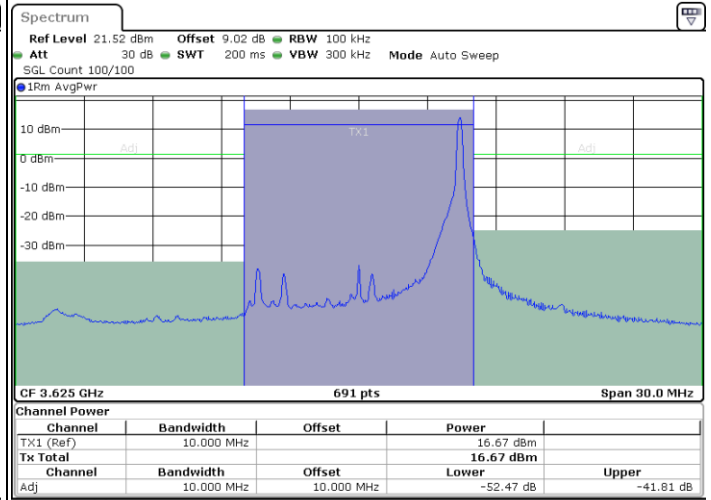

LTE Band 48 / 10MHz

256QAM

Middle Channel / 1RB0

Middle Channel / 1RBmax

Date: 13 MAY 2022 03:40:17

Date: 13 MAY 2022 03:42:44

Middle Channel / FullRB

Date: 13 MAY 2022 03:45:29

LTE Band 48 / 10MHz

256QAM

Highest Channel / 1RB0

Highest Channel / 1RBmax

Date: 13 MAY 2022 03:55:42

Date: 13 MAY 2022 04:00:23

Highest Channel / FullRB

Date: 13 MAY 2022 04:05:13