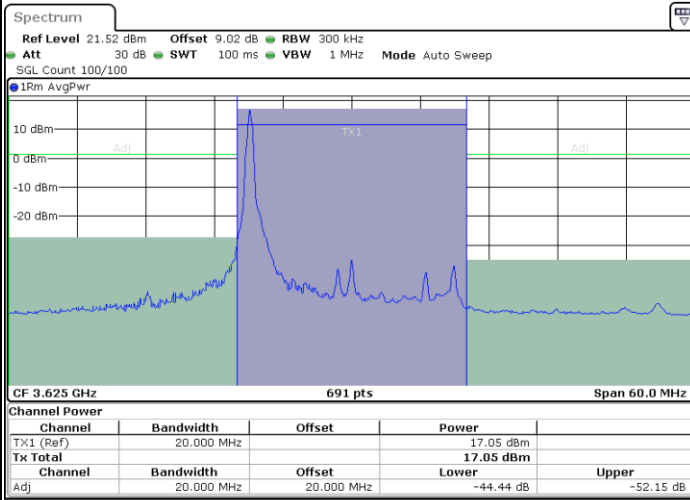

LTE Band 48 / 15MHz

256QAM

Highest Channel / 1RB0

Highest Channel / 1RBmax

Date: 13 MAY 2022 04:57:50

Date: 13 MAY 2022 05:00:27

Highest Channel / FullRB

Date: 13 MAY 2022 05:03:11

LTE Band 48 / 20MHz

256QAM

Lowest Channel / 1RB0

Lowest Channel / 1RBmax

Date: 13 MAY 2022 05:08:20

Date: 13 MAY 2022 05:11:09

Lowest Channel / FullRB

Date: 13 MAY 2022 05:17:28

LTE Band 48 / 20MHz

256QAM

Middle Channel / 1RB0

Middle Channel / 1RBmax

Date: 13 MAY 2022 05:38:43

Date: 13 MAY 2022 05:41:28

Middle Channel / FullRB

Date: 13 MAY 2022 05:45:08