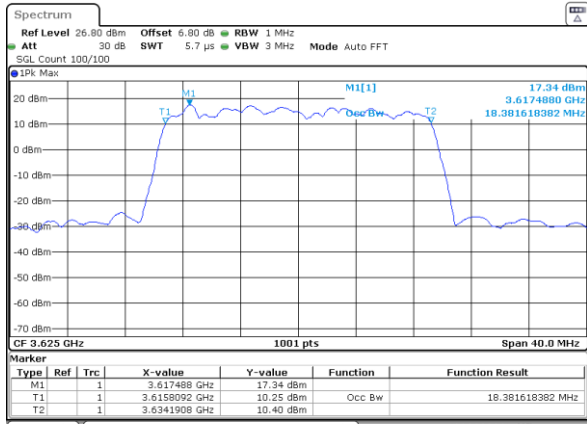

LTE Band 48 / 20MHz / Middle Channel / Full RB

QPSK