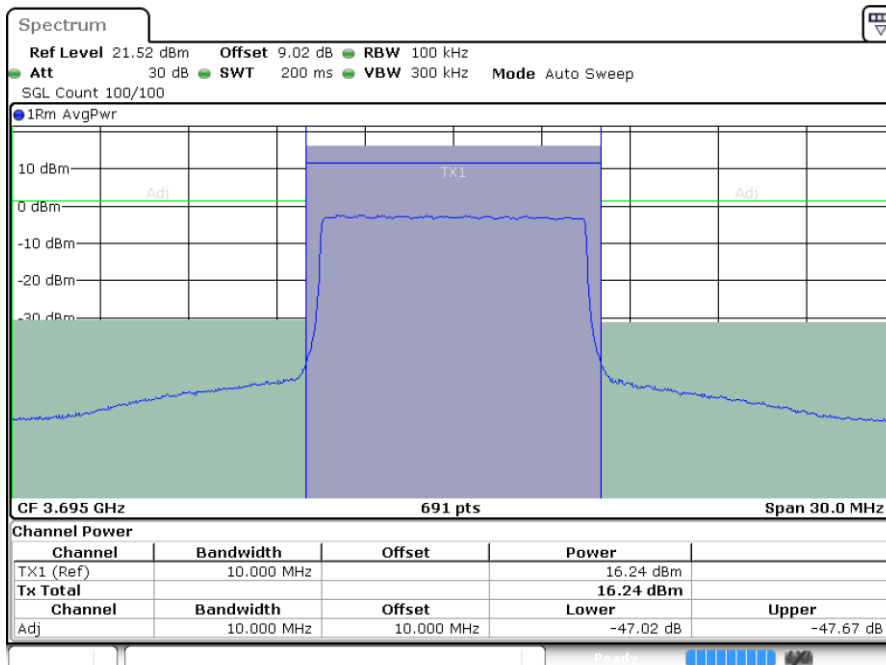

LTE Band 48 / 10MHz

256QAM

Highest Channel / 1RB0

Highest Channel / 1RBmax

Date: 13 MAY 2022 03:55:42

Date: 13 MAY 2022 04:00:23

Highest Channel / FullRB

Date: 13 MAY 2022 04:05:13

LTE Band 48 / 15MHz

256QAM

Lowest Channel / 1RB0

Lowest Channel / 1RBmax

Date: 13 MAY 2022 04:11:26

Date: 13 MAY 2022 04:44:12

Lowest Channel / FullIRB

Date: 13 MAY 2022 04:47:02