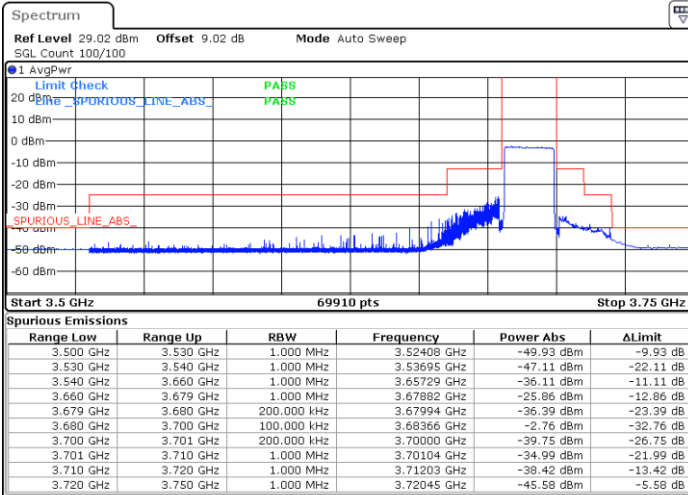

Date: 26.APR.2022 10:42:30

Date: 26.APR.2022 10:46:37

Middle Channel / FullIRB

N/A

Date: 26.APR.2022 10:50:45

LTE Band 48 / 20MHz

QPSK

Highest Channel / 1RB0

Highest Channel / 1RBmax

Date: 27.APR.2022 11:15:37

Date: 27.APR.2022 11:06:55

Highest Channel / FullIRB

N/A

Date: 27.APR.2022 11:17:18