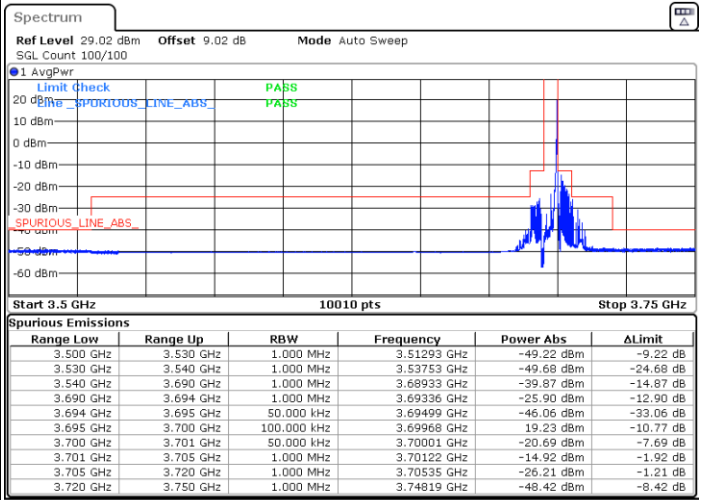

#### Lowest Channel / FullRB

N/A

Date: 25.APR.2022 16:35:27

LTE Band 48 / 5MHz

QPSK

Middle Channel / 1RB0

Middle Channel / 1RBmax

Date: 25.APR.2022 17:06:34

Date: 25.APR.2022 16:43:44

Middle Channel / FullIRB

N/A

Date: 25.APR.2022 16:39:36

LTE Band 48 / 5MHz

QPSK

Highest Channel / 1RB0

Highest Channel / 1RBmax

Date: 25.APR.2022 16:51:57

Date: 25.APR.2022 16:56:06

Highest Channel / FullIRB

N/A

Date: 25.APR.2022 17:00:18

LTE Band 48 / 10MHz

QPSK

Lowest Channel / 1RB0