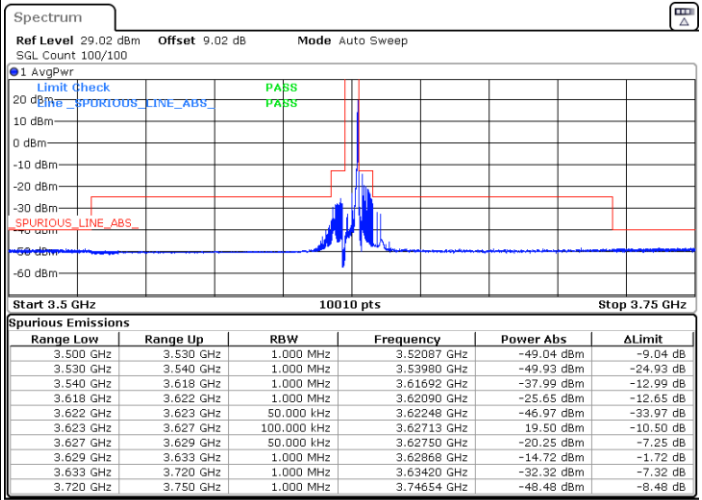

#### Lowest Channel / 1RBmax

Date: 25.APR.2022 16:24:21

Date: 25.APR.2022 16:31:16

#### Lowest Channel / FullRB

N/A

Date: 25.APR.2022 16:35:27

LTE Band 48 / 5MHz

QPSK

Middle Channel / 1RB0

Middle Channel / 1RBmax

Date: 25.APR.2022 17:06:34

Date: 25.APR.2022 16:43:44

Middle Channel / FullIRB

N/A

Date: 25.APR.2022 16:39:36

LTE Band 48 / 5MHz

QPSK

Highest Channel / 1RB0

Highest Channel / 1RBmax

Date: 25.APR.2022 16:51:57

Date: 25.APR.2022 16:56:06

Highest Channel / FullIRB

N/A

Date: 25.APR.2022 17:00:18

LTE Band 48 / 10MHz

QPSK

Lowest Channel / 1RB0