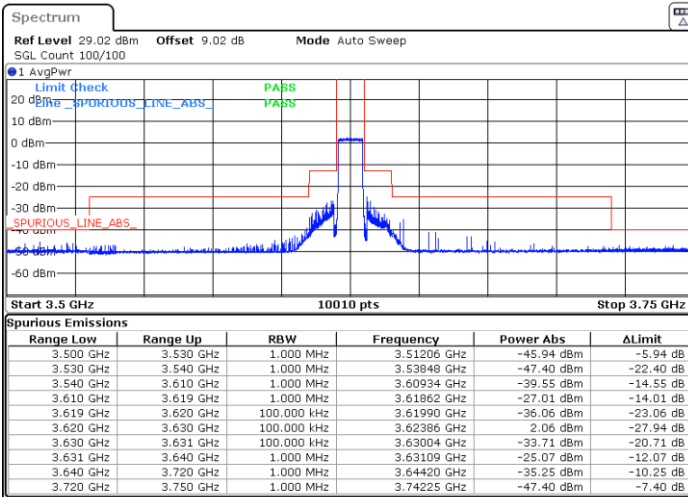

Date: 25.APR.2022 16:51:57

Date: 25.APR.2022 16:56:06

Highest Channel / FullIRB

N/A

Date: 25.APR.2022 17:00:18

LTE Band 48 / 10MHz

QPSK

Lowest Channel / 1RB0

Lowest Channel / 1RBmax

Date: 25.APR.2022 17:39:54

Date: 25.APR.2022 17:44:02

Lowest Channel / FullIRB

N/A

Date: 25.APR.2022 17:48:10

LTE Band 48 / 10MHz

QPSK

MiddleChannel / 1RB0

Middle Channel / 1RBmax

Date: 25.APR.2022 18:00:30

Date: 25.APR.2022 17:56:24

Middle Channel / FullIRB

N/A

Date: 25.APR.2022 17:52:18

LTE Band 48 / 10MHz

QPSK

Highest Channel / 1RB0

Highest Channel / 1RBmax

Date: 25.APR.2022 18:04:36

Date: 25.APR.2022 18:08:43

Highest Channel / FullIRB

N/A

Date: 25.APR.2022 18:12:49