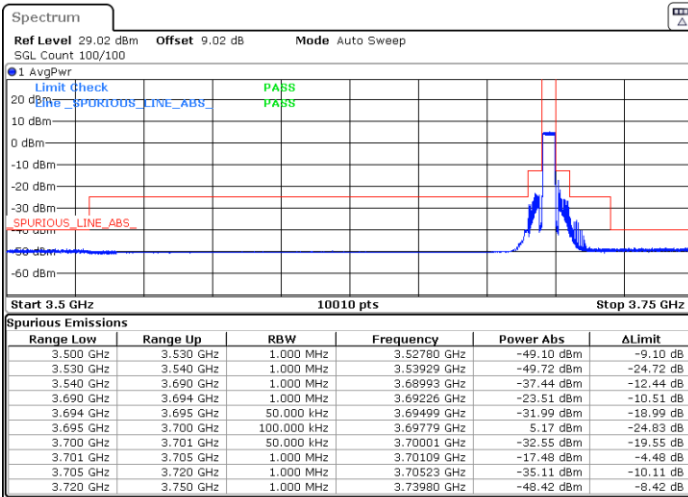

#### Lowest Channel / FullRB

N/A

Date: 25.APR.2022 16:35:27

LTE Band 48 / 5MHz

QPSK

Middle Channel / 1RB0

Middle Channel / 1RBmax

Date: 25.APR.2022 17:06:34

Date: 25.APR.2022 16:43:44

Middle Channel / FullIRB

N/A

Date: 25.APR.2022 16:39:36

LTE Band 48 / 5MHz

QPSK

Highest Channel / 1RB0

Highest Channel / 1RBmax

Date: 25.APR.2022 16:51:57

Date: 25.APR.2022 16:56:06

Highest Channel / FullIRB

N/A

Date: 25.APR.2022 17:00:18

LTE Band 48 / 10MHz

QPSK

Lowest Channel / 1RB0