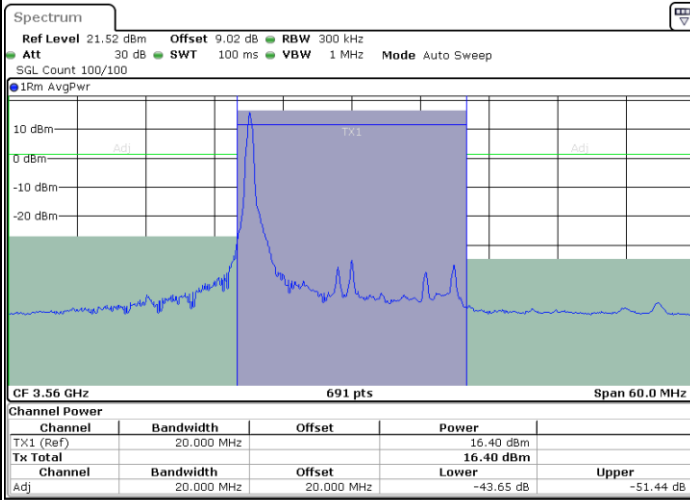

LTE Band 48 / 15MHz

256QAM

Highest Channel / 1RB0

Highest Channel / 1RBmax

Date: 13 MAY 2022 04:57:50

Date: 13 MAY 2022 05:00:27

Highest Channel / FullRB

Date: 13 MAY 2022 05:03:11

LTE Band 48 / 20MHz

256QAM

Lowest Channel / 1RB0

Lowest Channel / 1RBmax

Date: 13 MAY 2022 05:08:20

Date: 13 MAY 2022 05:11:09

Lowest Channel / FullRB

Date: 13 MAY 2022 05:17:28