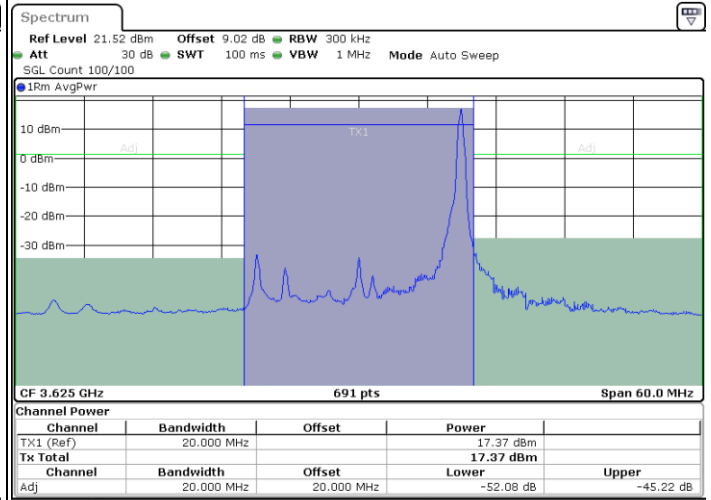

LTE Band 48 / 20MHz

256QAM

Middle Channel / 1RB0

Middle Channel / 1RBmax

Date: 13 MAY 2022 05:38:43

Date: 13 MAY 2022 05:41:28

Middle Channel / FullRB

Date: 13 MAY 2022 05:45:08

LTE Band 48 / 20MHz

256QAM

Highest Channel / 1RB0

Highest Channel / 1RBmax

Date: 13.MAY.2022 06:06:05

Date: 13.MAY.2022 06:16:11

Highest Channel / FullRB

Date: 13.MAY.2022 06:27:00