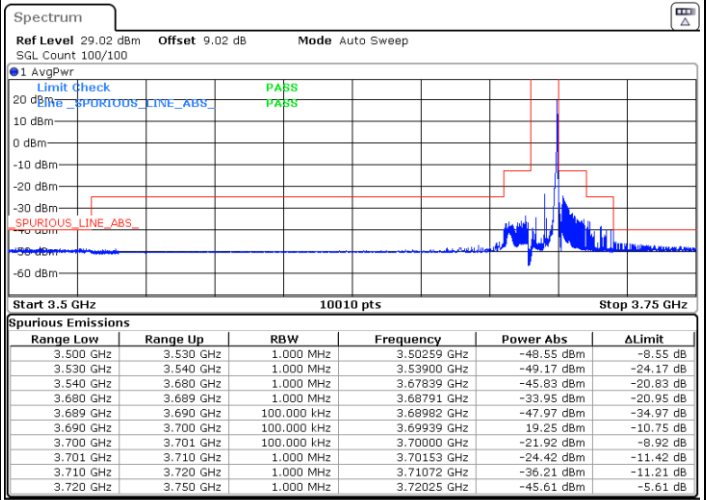

Date: 25.APR.2022 16:51:57

Date: 25.APR.2022 16:56:06

Highest Channel / FullIRB

N/A

Date: 25.APR.2022 17:00:18

LTE Band 48 / 10MHz

QPSK

Lowest Channel / 1RB0

Lowest Channel / 1RBmax

Date: 25.APR.2022 17:39:54

Date: 25.APR.2022 17:44:02

Lowest Channel / FullIRB

N/A

Date: 25.APR.2022 17:48:10

LTE Band 48 / 10MHz

QPSK

MiddleChannel / 1RB0

Middle Channel / 1RBmax

Date: 25.APR.2022 18:00:30

Date: 25.APR.2022 17:56:24

Middle Channel / FullIRB

N/A

Date: 25.APR.2022 17:52:18

LTE Band 48 / 10MHz

QPSK

Highest Channel / 1RB0

Highest Channel / 1RBmax

Date: 25.APR.2022 18:04:36

Date: 25.APR.2022 18:08:43

Highest Channel / FullIRB

N/A

Date: 25.APR.2022 18:12:49