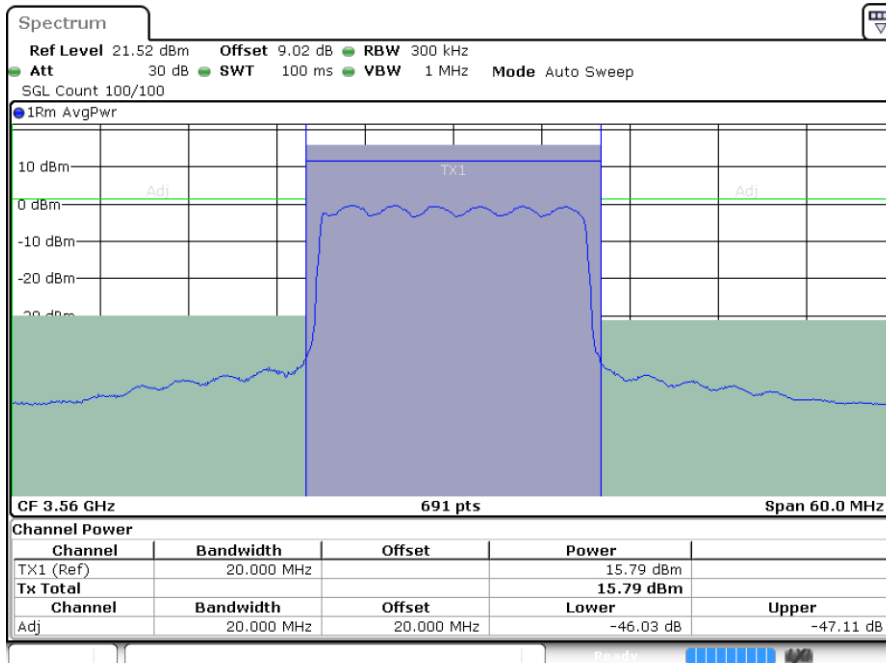

LTE Band 48 / 20MHz

256QAM

Lowest Channel / 1RB0

Lowest Channel / 1RBmax

Date: 13 MAY 2022 05:08:20

Date: 13 MAY 2022 05:11:09

Lowest Channel / FullRB

Date: 13 MAY 2022 05:17:28