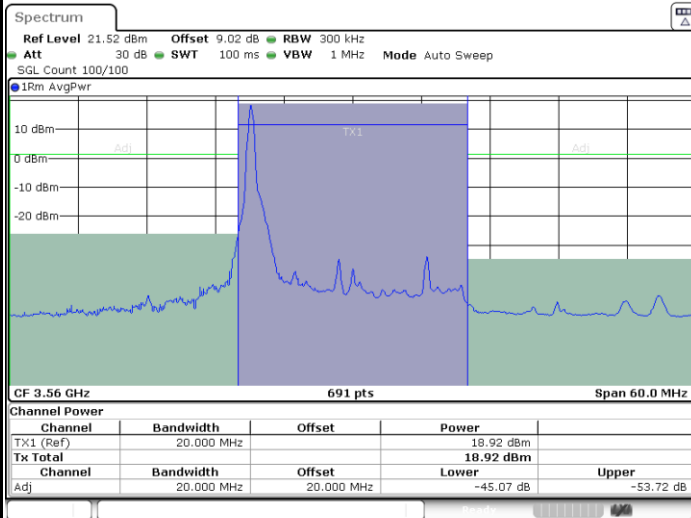

LTE Band 48 / 15MHz

64QAM

Highest Channel / 1RB0

Highest Channel / 1RBmax

Date: 26.APR.2022 12:23:32

Date: 26.APR.2022 12:34:54

Highest Channel / FullRB

Date: 26.APR.2022 12:29:13

LTE Band 48 / 20MHz

64QAM

Lowest Channel / 1RB0

Lowest Channel / 1RBmax

Date: 26.APR.2022 12:41:13

Date: 26.APR.2022 12:46:54

Lowest Channel / FullRB

Date: 26.APR.2022 12:35:32