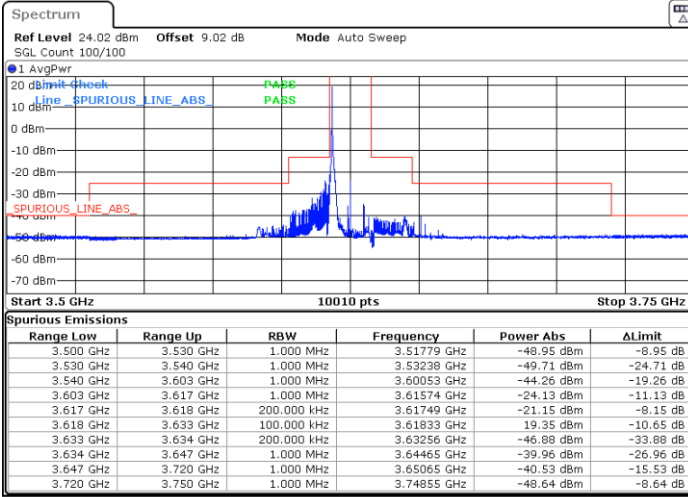

LTE Band 48 / 15MHz

QPSK

Lowest Channel / 1RB0

Lowest Channel / 1RBmax

Date: 25.APR.2022 21:46:31

Date: 25.APR.2022 21:50:41

Lowest Channel / FullIRB

N/A

Date: 25.APR.2022 21:54:50

LTE Band 48 / 15MHz

QPSK

Middle Channel / 1RB0

Middle Channel / 1RBmax

Date: 25.APR.2022 22:07:12

Date: 25.APR.2022 22:03:06

Middle Channel / FullIRB

N/A

Date: 25.APR.2022 21:58:59

LTE Band 48 / 15MHz

QPSK

Highest Channel / 1RB0

Highest Channel / 1RBmax

Date: 25.APR.2022 22:11:20

Date: 25.APR.2022 22:15:29

Highest Channel / FullIRB

N/A

Date: 25.APR.2022 22:22:24

LTE Band 48 / 20MHz

QPSK

Lowest Channel / 1RB0

Lowest Channel / 1RBmax

Date: 26.APR.2022 10:30:04