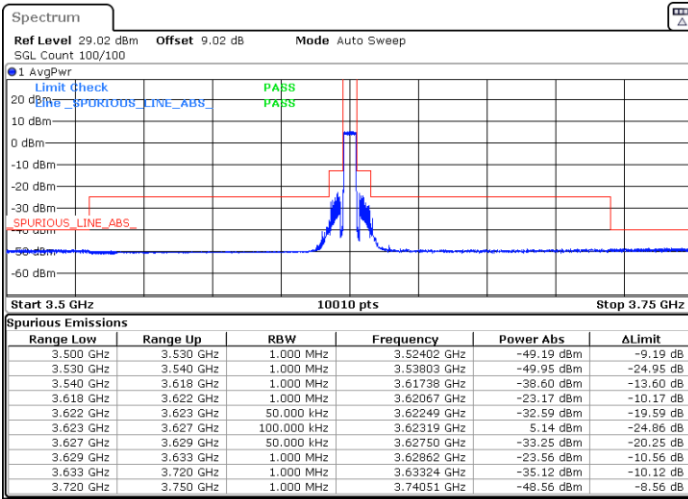

#### Lowest Channel / 1RBmax

Date: 25.APR.2022 16:24:21

Date: 25.APR.2022 16:31:16

#### Lowest Channel / FullRB

N/A

Date: 25.APR.2022 16:35:27

LTE Band 48 / 5MHz

QPSK

Middle Channel / 1RB0

Middle Channel / 1RBmax

Date: 25.APR.2022 17:06:34

Date: 25.APR.2022 16:43:44

Middle Channel / FullIRB

N/A

Date: 25.APR.2022 16:39:36

LTE Band 48 / 5MHz

QPSK

Highest Channel / 1RB0

Highest Channel / 1RBmax