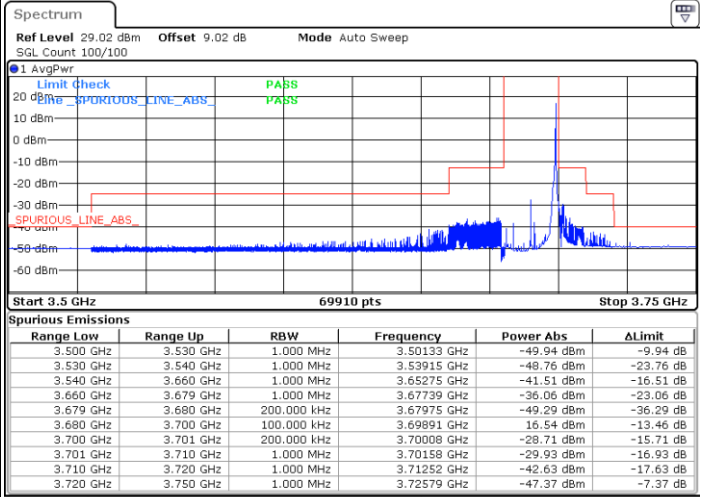

Highest Channel / FullIRB

N/A

Date: 25.APR.2022 22:22:24

LTE Band 48 / 20MHz

QPSK

Lowest Channel / 1RB0

Lowest Channel / 1RBmax

Date: 26.APR.2022 10:30:04

Date: 26.APR.2022 10:34:12

Lowest Channel / FullIRB

N/A

Date: 26.APR.2022 10:38:21

LTE Band 48 / 20MHz

QPSK

Middle Channel / 1RB0

Middle Channel / 1RBmax

Date: 26.APR.2022 10:42:30

Date: 26.APR.2022 10:46:37

Middle Channel / FullIRB

N/A

Date: 26.APR.2022 10:50:45

LTE Band 48 / 20MHz

QPSK

Highest Channel / 1RB0

Highest Channel / 1RBmax

Date: 27.APR.2022 11:15:37

Date: 27.APR.2022 11:06:55

Highest Channel / FullIRB

N/A

Date: 27.APR.2022 11:17:18