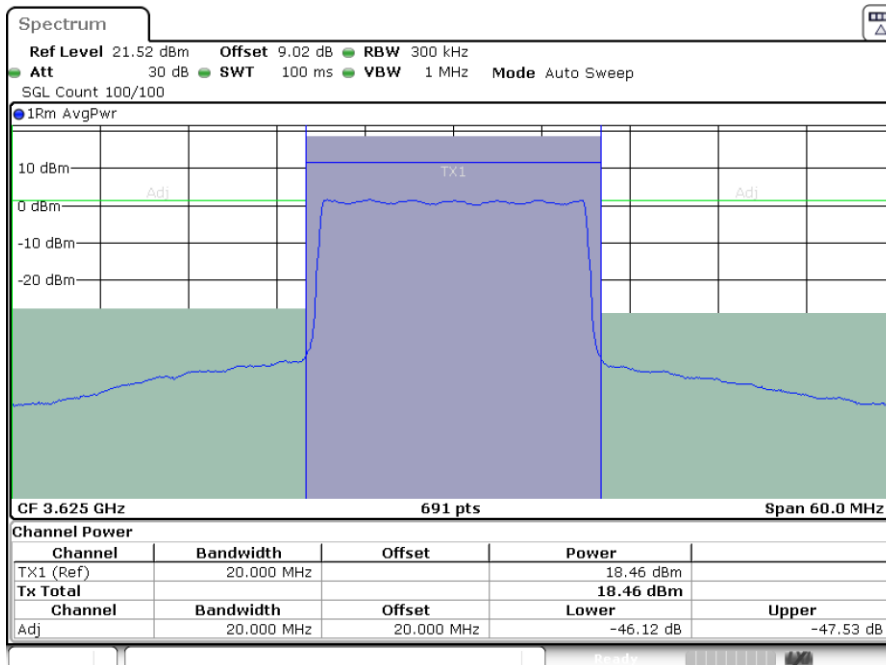

LTE Band 48 / 20MHz

64QAM

Middle Channel / 1RB0

Middle Channel / 1RBmax

Date: 26.APR.2022 12:44:22

Date: 26.APR.2022 12:50:02

Middle Channel / FullRB

Date: 26.APR.2022 12:38:41

LTE Band 48 / 20MHz

64QAM

Highest Channel / 1RB0

Highest Channel / 1RBmax

Date: 26.APR.2022 12:44:59

Date: 26.APR.2022 12:50:40

Highest Channel / FullRB

Date: 26.APR.2022 12:39:19