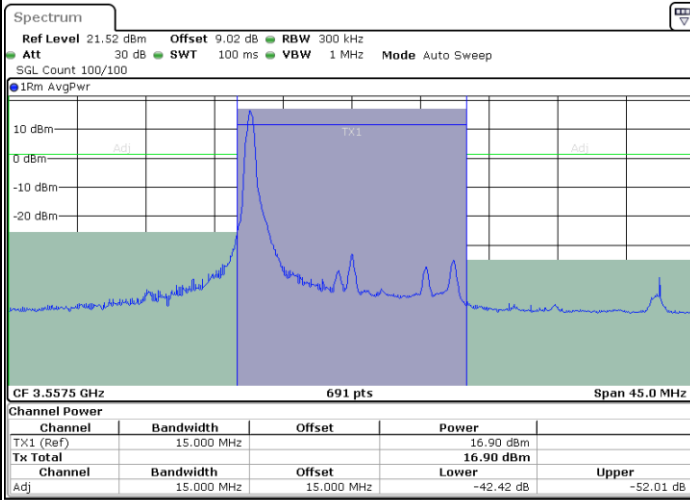

LTE Band 48 / 10MHz

256QAM

Highest Channel / 1RB0

Highest Channel / 1RBmax

Date: 13 MAY 2022 03:55:42

Date: 13 MAY 2022 04:00:23

Highest Channel / FullRB

Date: 13 MAY 2022 04:05:13

LTE Band 48 / 15MHz

256QAM

Lowest Channel / 1RB0

Lowest Channel / 1RBmax

Date: 13 MAY 2022 04:11:26

Date: 13 MAY 2022 04:44:12

Lowest Channel / FullIRB

Date: 13 MAY 2022 04:47:02