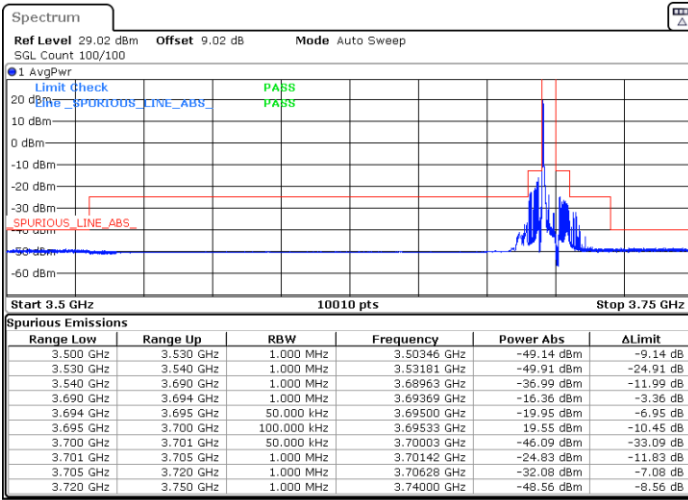

#### Lowest Channel / FullRB

N/A

Date: 25.APR.2022 16:35:27

LTE Band 48 / 5MHz

QPSK

Middle Channel / 1RB0

Middle Channel / 1RBmax

Date: 25.APR.2022 17:06:34

Date: 25.APR.2022 16:43:44

Middle Channel / FullIRB

N/A

Date: 25.APR.2022 16:39:36

LTE Band 48 / 5MHz

QPSK

Highest Channel / 1RB0

Highest Channel / 1RBmax

Date: 25.APR.2022 16:51:57

Date: 25.APR.2022 16:56:06

Highest Channel / FullIRB

N/A

Date: 25.APR.2022 17:00:18

LTE Band 48 / 10MHz

QPSK

Lowest Channel / 1RB0