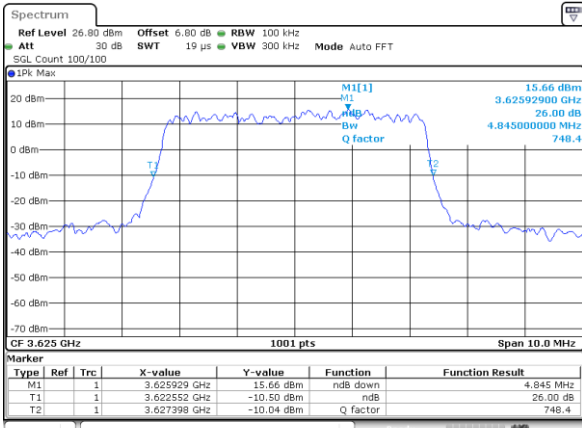

LTE Band 48 / 5MHz / Middle channel / Full RB

QPSK

Date: 9.MAY.2022 16:13:49