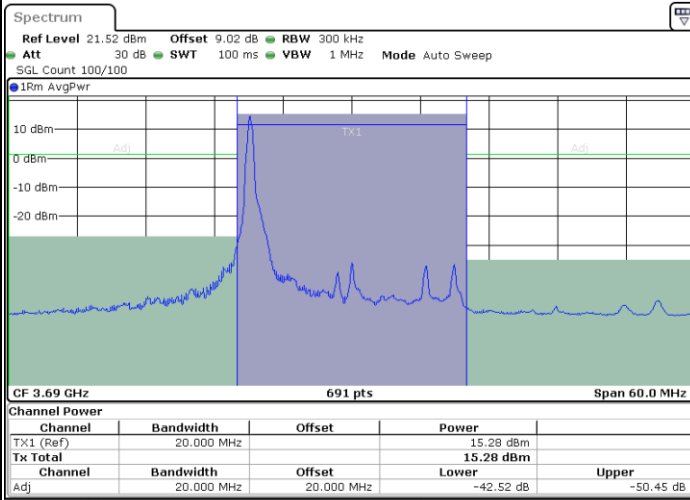

LTE Band 48 / 20MHz

256QAM

Middle Channel / 1RB0

Middle Channel / 1RBmax

Date: 13 MAY 2022 05:38:43

Date: 13 MAY 2022 05:41:28

Middle Channel / FullRB

Date: 13 MAY 2022 05:45:08

LTE Band 48 / 20MHz

256QAM

Highest Channel / 1RB0

Highest Channel / 1RBmax

Date: 13.MAY.2022 06:06:05

Date: 13.MAY.2022 06:16:11

Highest Channel / FullRB

Date: 13.MAY.2022 06:27:00