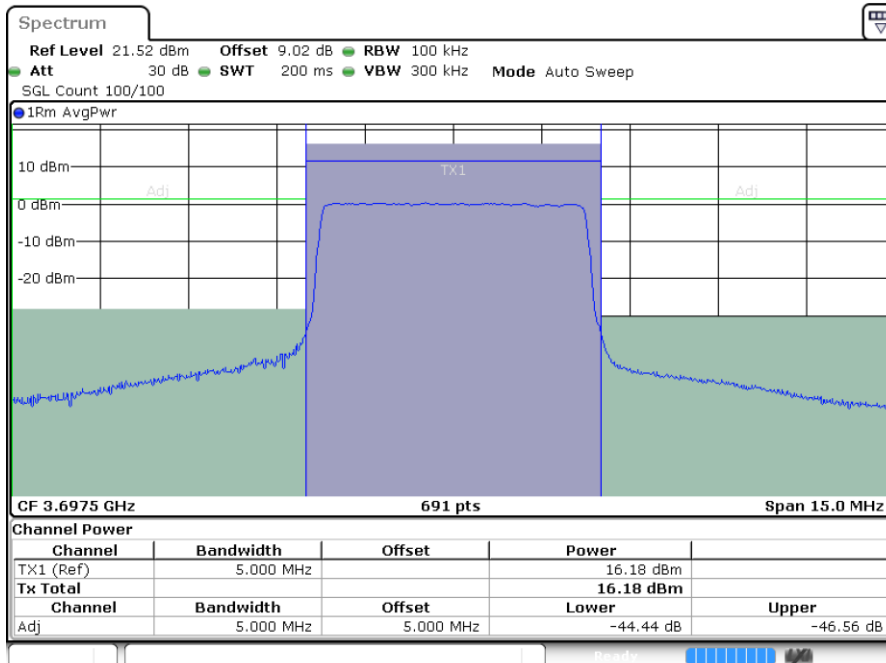

LTE Band 48 / 5MHz

256QAM

Highest Channel / 1RB0

Highest Channel / 1RBmax

Date: 13 MAY 2022 03:07:49

Date: 13 MAY 2022 03:13:22

Highest Channel / FullRB

Date: 13 MAY 2022 03:18:04