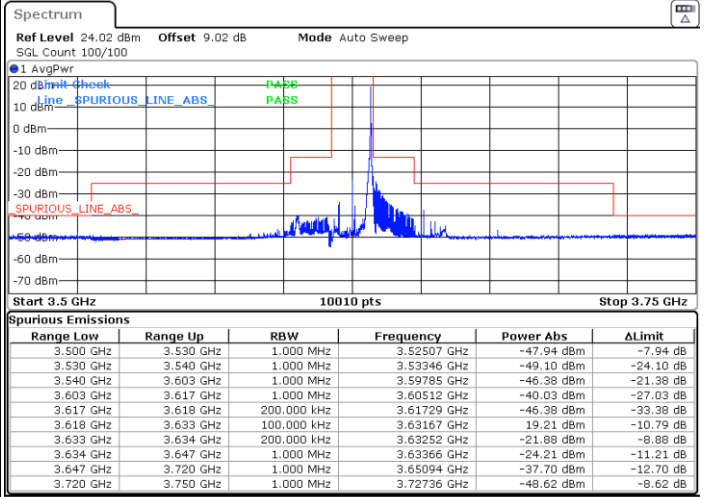

LTE Band 48 / 15MHz

QPSK

Lowest Channel / 1RB0

Lowest Channel / 1RBmax

Date: 25.APR.2022 21:46:31

Date: 25.APR.2022 21:50:41

Lowest Channel / FullIRB

N/A

Date: 25.APR.2022 21:54:50

LTE Band 48 / 15MHz

QPSK

Middle Channel / 1RB0

Middle Channel / 1RBmax

Date: 25.APR.2022 22:07:12

Date: 25.APR.2022 22:03:06

Middle Channel / FullIRB

N/A

Date: 25.APR.2022 21:58:59

LTE Band 48 / 15MHz

QPSK

Highest Channel / 1RB0

Highest Channel / 1RBmax

Date: 25.APR.2022 22:11:20

Date: 25.APR.2022 22:15:29

Highest Channel / FullIRB

N/A

Date: 25.APR.2022 22:22:24

LTE Band 48 / 20MHz

QPSK

Lowest Channel / 1RB0

Lowest Channel / 1RBmax

Date: 26.APR.2022 10:30:04