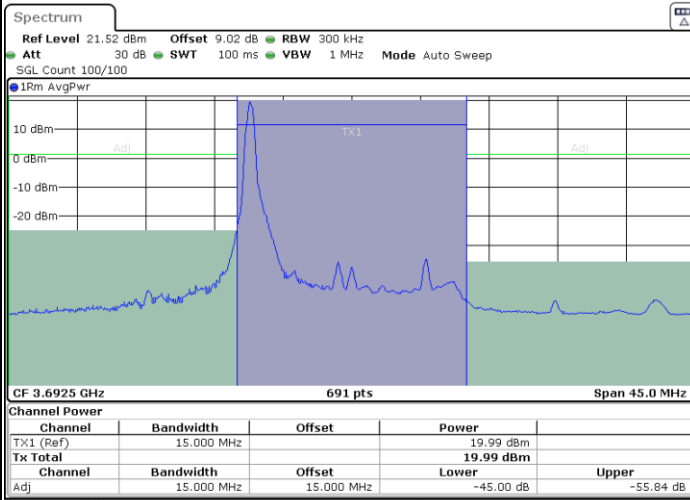

LTE Band 48 / 15MHz

64QAM

Highest Channel / 1RB0

Highest Channel / 1RBmax

Date: 26.APR.2022 12:23:32

Date: 26.APR.2022 12:34:54

Highest Channel / FullRB

Date: 26.APR.2022 12:29:13