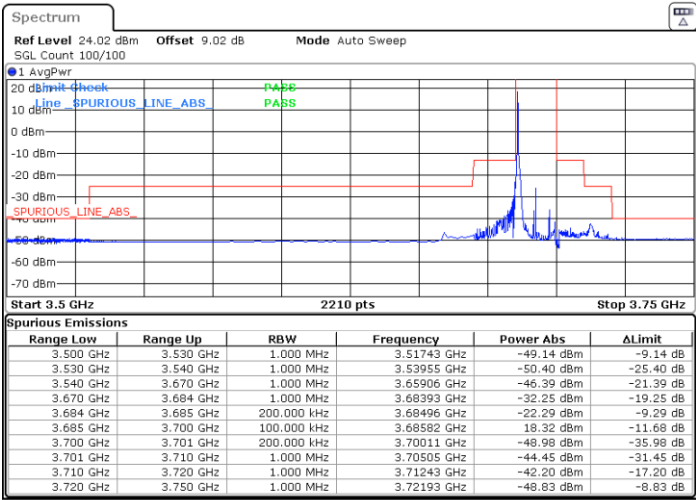

Date: 25.APR.2022 21:54:50

LTE Band 48 / 15MHz

QPSK

Middle Channel / 1RB0

Middle Channel / 1RBmax

Date: 25.APR.2022 22:07:12

Date: 25.APR.2022 22:03:06

Middle Channel / FullIRB

N/A

Date: 25.APR.2022 21:58:59

LTE Band 48 / 15MHz

QPSK

Highest Channel / 1RB0

Highest Channel / 1RBmax

Date: 25.APR.2022 22:11:20

Date: 25.APR.2022 22:15:29

Highest Channel / FullIRB

N/A

Date: 25.APR.2022 22:22:24

LTE Band 48 / 20MHz

QPSK

Lowest Channel / 1RB0

Lowest Channel / 1RBmax

Date: 26.APR.2022 10:30:04