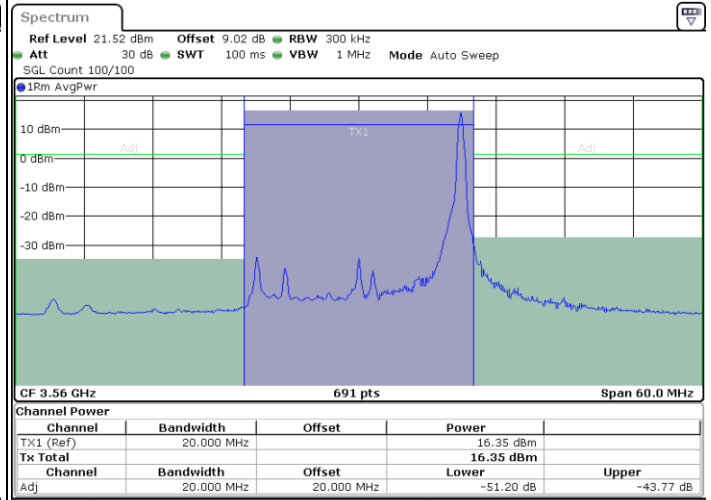

LTE Band 48 / 15MHz

256QAM

Highest Channel / 1RB0

Highest Channel / 1RBmax

Date: 13 MAY 2022 04:57:50

Date: 13 MAY 2022 05:00:27

Highest Channel / FullRB

Date: 13 MAY 2022 05:03:11

LTE Band 48 / 20MHz

256QAM

Lowest Channel / 1RB0

Lowest Channel / 1RBmax

Date: 13 MAY 2022 05:08:20

Date: 13 MAY 2022 05:11:09

Lowest Channel / FullRB

Date: 13 MAY 2022 05:17:28

LTE Band 48 / 20MHz

256QAM

Middle Channel / 1RB0

Middle Channel / 1RBmax

Date: 13 MAY 2022 05:38:43

Date: 13 MAY 2022 05:41:28

Middle Channel / FullRB

Date: 13 MAY 2022 05:45:08