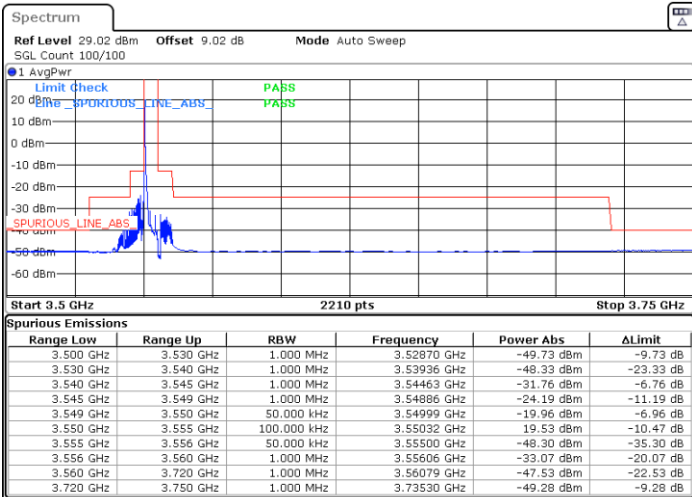

Conducted Band Edge

LTE Band 48 / 5MHz

QPSK

Lowest Channel / 1RB0

Lowest Channel / 1RBmax

Date: 25.APR.2022 16:24:21

Date: 25.APR.2022 16:31:16