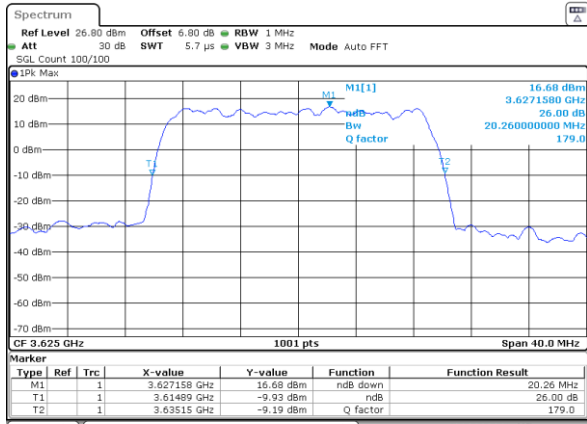

LTE Band 48 / 20MHz / Middle channel / Full RB

QPSK

Date: 26.APR.2022 13:33:31