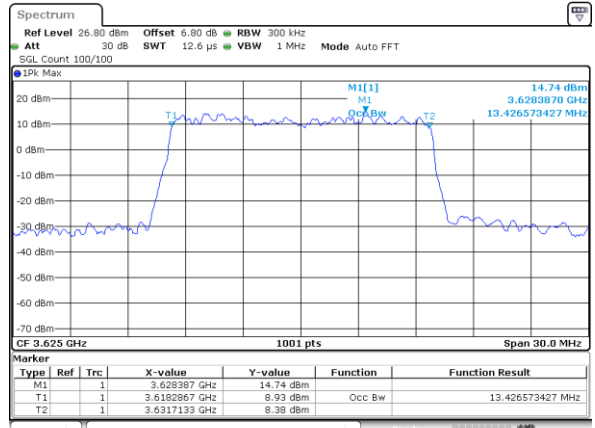

16QAM

Date: 9.MAY.2022 16:40:56

LTE Band 48 / 15MHz / Middle Channel / Full RB

QPSK

Date: 9.MAY.2022 16:42:46

16QAM

Date: 9.MAY.2022 16:44:46

LTE Band 48 / 20MHz / Middle Channel / Full RB