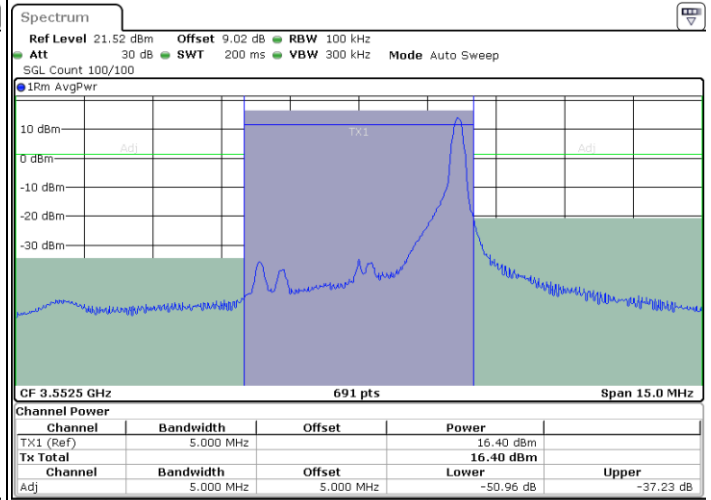

LTE Band 48 / 5MHz

256QAM

Lowest Channel / 1RB0

Lowest Channel / 1RBmax

Date: 13 MAY 2022 02:44:47

Date: 13 MAY 2022 02:51:31

Lowest Channel / FullIRB

Date: 13 MAY 2022 02:55:13