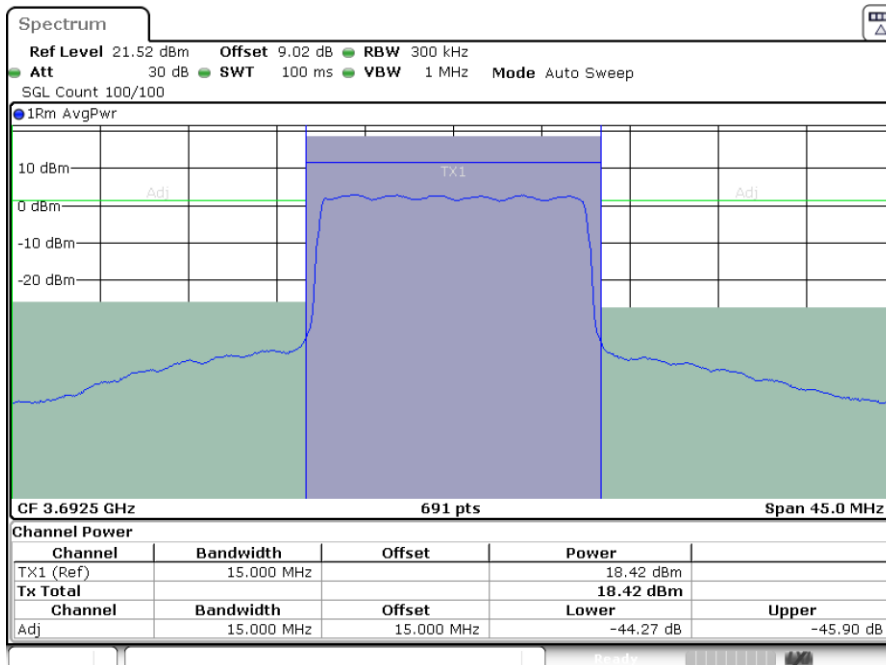

LTE Band 48 / 15MHz

64QAM

Highest Channel / 1RB0

Highest Channel / 1RBmax

Date: 26.APR.2022 12:23:32

Date: 26.APR.2022 12:34:54

Highest Channel / FullRB

Date: 26.APR.2022 12:29:13