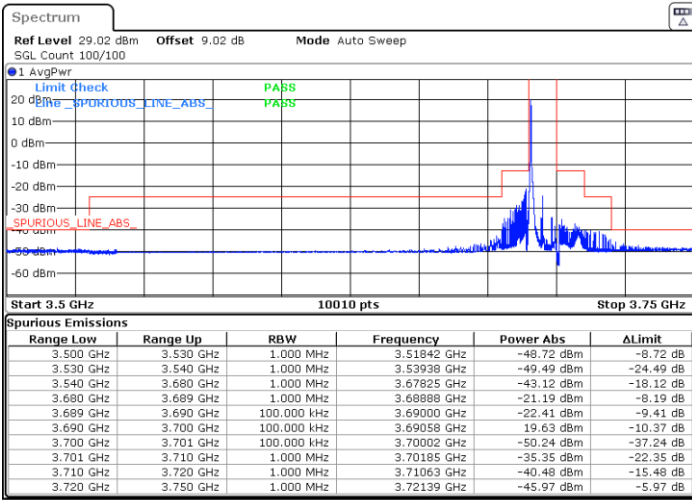

Date: 25.APR.2022 16:51:57

Date: 25.APR.2022 16:56:06

Highest Channel / FullIRB

N/A

Date: 25.APR.2022 17:00:18

LTE Band 48 / 10MHz

QPSK

Lowest Channel / 1RB0

Lowest Channel / 1RBmax

Date: 25.APR.2022 17:39:54

Date: 25.APR.2022 17:44:02

Lowest Channel / FullIRB

N/A

Date: 25.APR.2022 17:48:10

LTE Band 48 / 10MHz

QPSK

MiddleChannel / 1RB0

Middle Channel / 1RBmax

Date: 25.APR.2022 18:00:30

Date: 25.APR.2022 17:56:24

Middle Channel / FullIRB

N/A

Date: 25.APR.2022 17:52:18

LTE Band 48 / 10MHz

QPSK

Highest Channel / 1RB0

Highest Channel / 1RBmax

Date: 25.APR.2022 18:04:36

Date: 25.APR.2022 18:08:43

Highest Channel / FullIRB

N/A

Date: 25.APR.2022 18:12:49