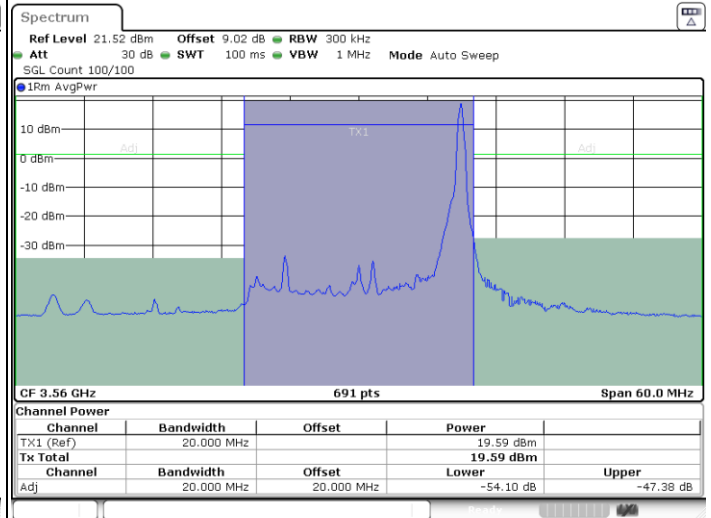

LTE Band 48 / 15MHz

64QAM

Highest Channel / 1RB0

Highest Channel / 1RBmax

Date: 26.APR.2022 12:23:32

Date: 26.APR.2022 12:34:54

Highest Channel / FullRB

Date: 26.APR.2022 12:29:13

LTE Band 48 / 20MHz

64QAM

Lowest Channel / 1RB0

Lowest Channel / 1RBmax

Date: 26.APR.2022 12:41:13

Date: 26.APR.2022 12:46:54

Lowest Channel / FullRB

Date: 26.APR.2022 12:35:32