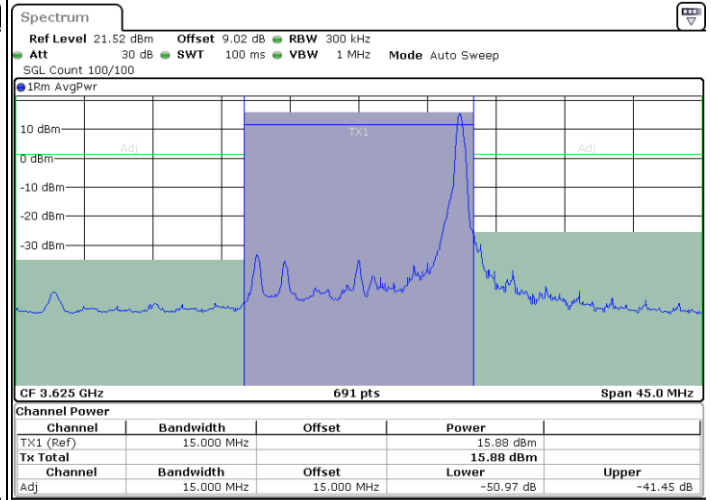

LTE Band 48 / 15MHz

256QAM

Lowest Channel / 1RB0

Lowest Channel / 1RBmax

Date: 13 MAY 2022 04:11:26

Date: 13 MAY 2022 04:44:12

Lowest Channel / FullIRB

Date: 13 MAY 2022 04:47:02

LTE Band 48 / 15MHz

256QAM

Middle Channel / 1RB0

Middle Channel / 1RBmax

Date: 13.MAY.2022 04:49:41

Date: 13.MAY.2022 04:52:15

Middle Channel / FullRB

Date: 13.MAY.2022 04:54:44

LTE Band 48 / 15MHz

256QAM

Highest Channel / 1RB0

Highest Channel / 1RBmax

Date: 13 MAY 2022 04:57:50

Date: 13 MAY 2022 05:00:27

Highest Channel / FullRB

Date: 13 MAY 2022 05:03:11