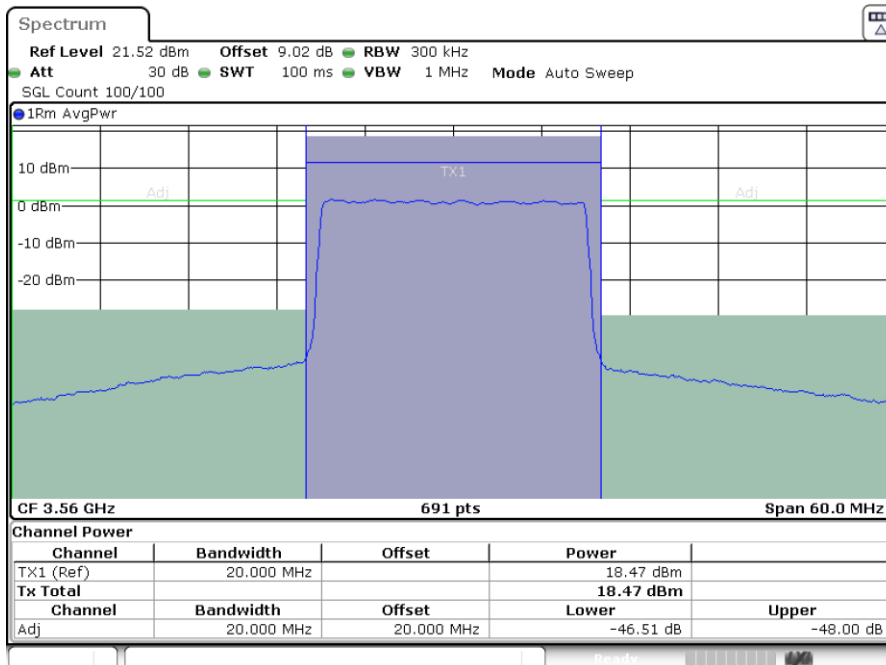

LTE Band 48 / 20MHz

64QAM

Lowest Channel / 1RB0

Lowest Channel / 1RBmax

Date: 26.APR.2022 12:41:13

Date: 26.APR.2022 12:46:54

Lowest Channel / FullRB

Date: 26.APR.2022 12:35:32