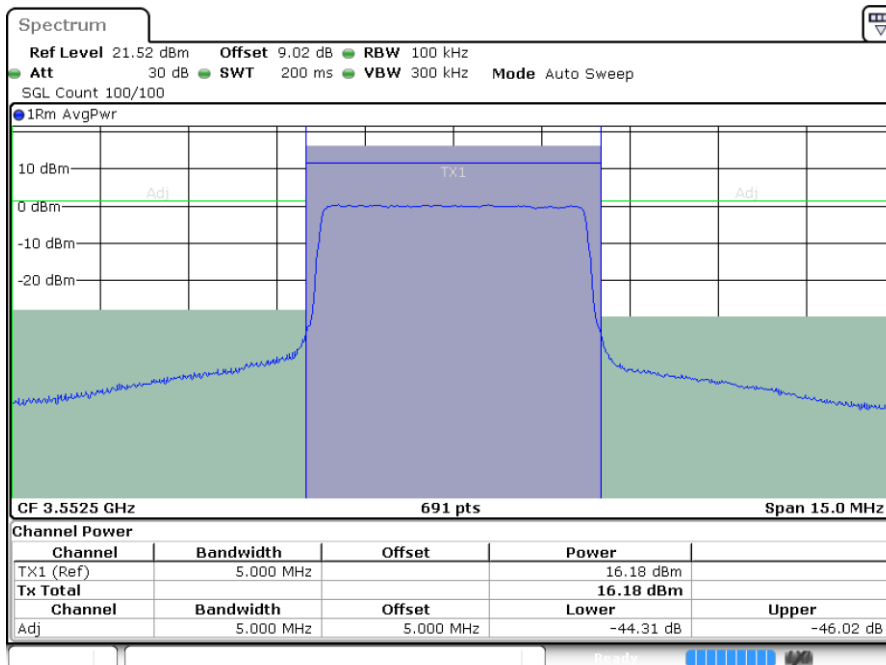

LTE Band 48 / 5MHz

256QAM

Lowest Channel / 1RB0

Lowest Channel / 1RBmax

Date: 13 MAY 2022 02:44:47

Date: 13 MAY 2022 02:51:31

Lowest Channel / FullIRB

Date: 13 MAY 2022 02:55:13