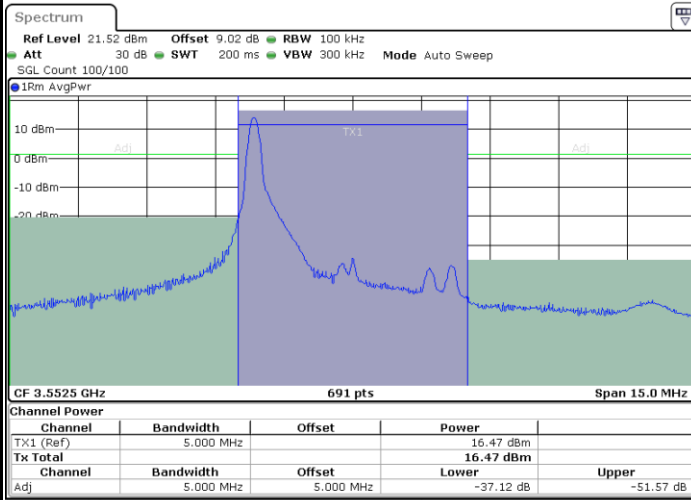

LTE Band 48 / 5MHz

256QAM

Lowest Channel / 1RB0

Lowest Channel / 1RBmax

Date: 13 MAY 2022 02:44:47