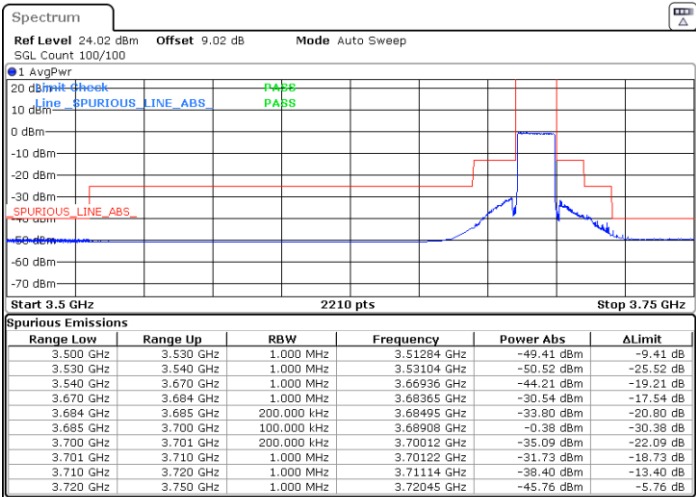

N/A

Date: 25.APR.2022 21:58:59

LTE Band 48 / 15MHz

QPSK

Highest Channel / 1RB0

Highest Channel / 1RBmax

Date: 25.APR.2022 22:11:20

Date: 25.APR.2022 22:15:29

Highest Channel / FullIRB

N/A

Date: 25.APR.2022 22:22:24

LTE Band 48 / 20MHz

QPSK

Lowest Channel / 1RB0

Lowest Channel / 1RBmax

Date: 26.APR.2022 10:30:04