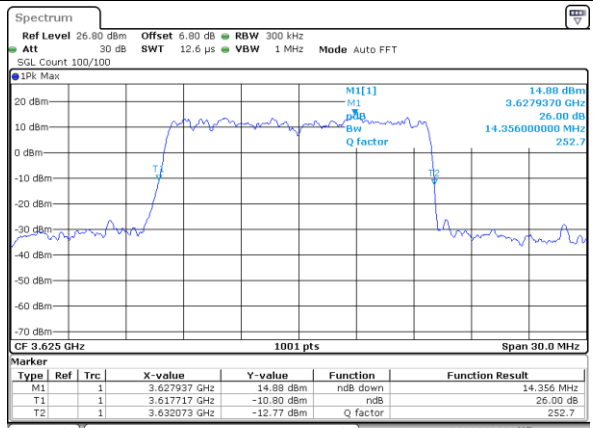

16QAM

Date: 9.MAY.2022 16:41:34

LTE Band 48 / 15MHz / Middle channel / Full RB

QPSK

Date: 9.MAY.2022 16:44:14

16QAM

Date: 9.MAY.2022 16:45:10

LTE Band 48 / 20MHz / Middle channel / Full RB