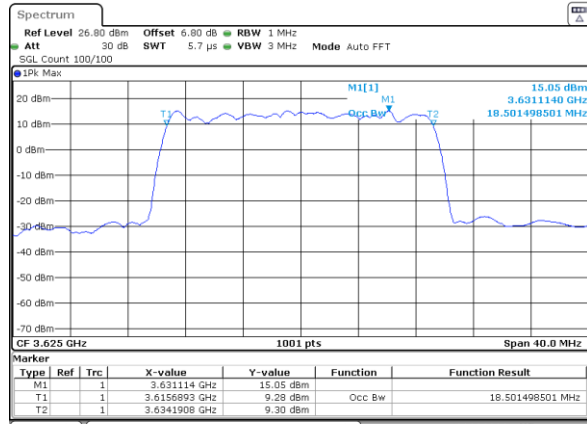

LTE Band 48 / 20MHz / Middle Channel / Full RB

QPSK

16QAM