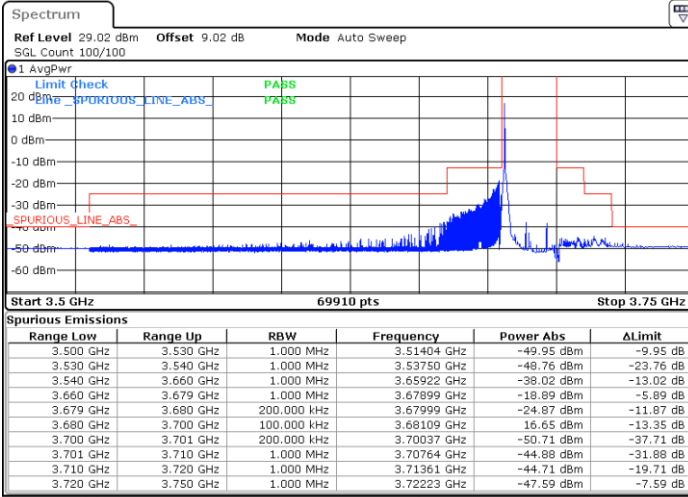

LTE Band 48 / 20MHz

QPSK

Highest Channel / 1RB0

Highest Channel / 1RBmax

Date: 27.APR.2022 11:15:37

Date: 27.APR.2022 11:06:55