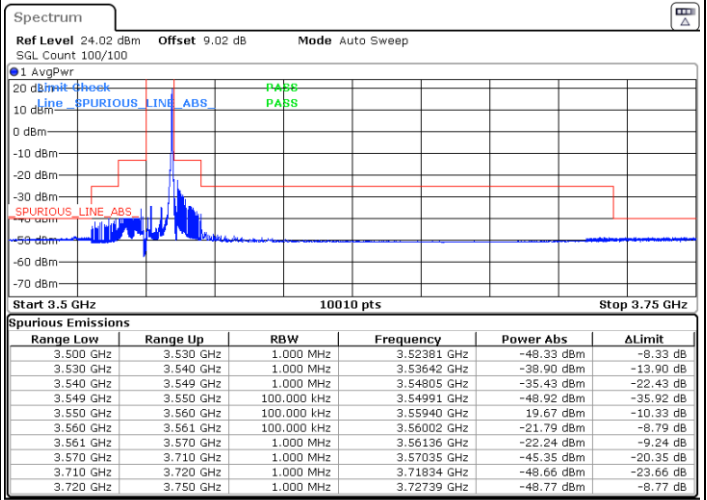

#### Lowest Channel / FullRB

N/A

Date: 25.APR.2022 16:35:27

LTE Band 48 / 5MHz

QPSK

Middle Channel / 1RB0

Middle Channel / 1RBmax

Date: 25.APR.2022 17:06:34

Date: 25.APR.2022 16:43:44

Middle Channel / FullIRB

N/A

Date: 25.APR.2022 16:39:36

LTE Band 48 / 5MHz

QPSK

Highest Channel / 1RB0

Highest Channel / 1RBmax

Date: 25.APR.2022 16:51:57

Date: 25.APR.2022 16:56:06

Highest Channel / FullIRB

N/A

Date: 25.APR.2022 17:00:18

LTE Band 48 / 10MHz

QPSK

Lowest Channel / 1RB0

Lowest Channel / 1RBmax

Date: 25.APR.2022 17:39:54

Date: 25.APR.2022 17:44:02

Lowest Channel / FullIRB

N/A

Date: 25.APR.2022 17:48:10

LTE Band 48 / 10MHz

QPSK