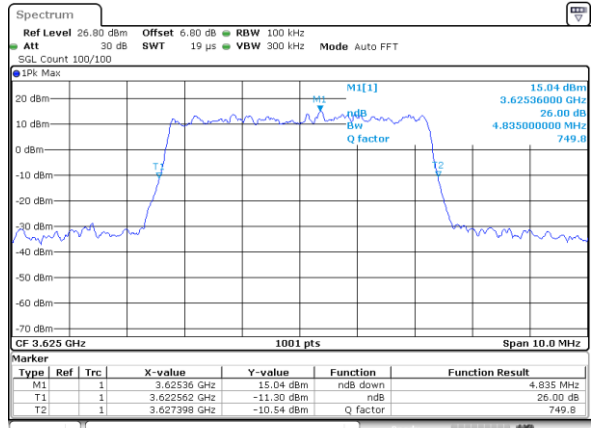

LTE Band 48 / 20MHz

256QAM

Highest Channel / 1RB0

Highest Channel / 1RBmax

Date: 13.MAY.2022 06:06:05

Date: 13.MAY.2022 06:16:11

Highest Channel / FullRB

Date: 13.MAY.2022 06:27:00

**26dB Bandwidth**

Mode	LTE Band 48 : 26dB BW(MHz)	
BW	5MHz	
Mod.	QPSK	16QAM
Middle CH	4.85	4.84
BW	10MHz	
Mod.	QPSK	16QAM
Middle CH	9.63	9.67
BW	15MHz	
Mod.	QPSK	16QAM
Middle CH	14.18	14.36
BW	20MHz	
Mod.	QPSK	16QAM
Middle CH	20.26	20.22

LTE Band 48 / 5MHz / Middle channel / Full RB

QPSK

Date: 9.MAY.2022 16:13:49

16QAM

Date: 9.MAY.2022 16:13:55

LTE Band 48 / 10MHz / Middle channel / Full RB

QPSK

Date: 9.MAY.2022 16:40:21