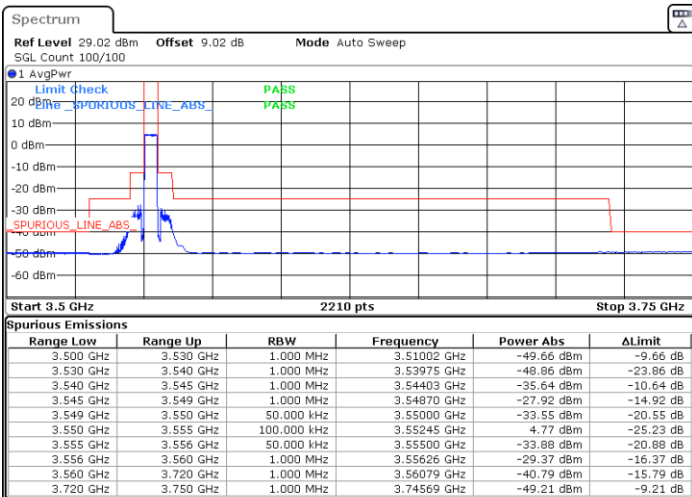

#### Lowest Channel / 1RB0

#### Lowest Channel / 1RBmax

Date: 25.APR.2022 16:24:21

Date: 25.APR.2022 16:31:16

#### Lowest Channel / FullRB

N/A

Date: 25.APR.2022 16:35:27

LTE Band 48 / 5MHz

QPSK

Middle Channel / 1RB0

Middle Channel / 1RBmax

Date: 25.APR.2022 17:06:34