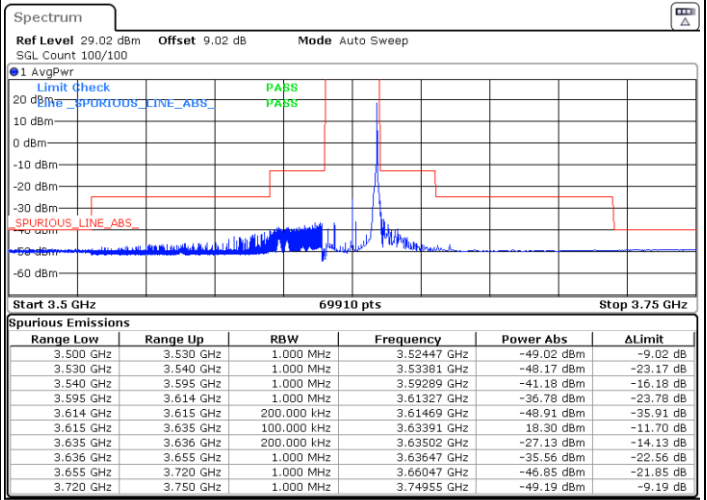

Highest Channel / FullIRB

N/A

Date: 25.APR.2022 22:22:24

LTE Band 48 / 20MHz

QPSK

Lowest Channel / 1RB0

Lowest Channel / 1RBmax

Date: 26.APR.2022 10:30:04

Date: 26.APR.2022 10:34:12

Lowest Channel / FullIRB

N/A

Date: 26.APR.2022 10:38:21

LTE Band 48 / 20MHz

QPSK

Middle Channel / 1RB0

Middle Channel / 1RBmax

Date: 26.APR.2022 10:42:30

Date: 26.APR.2022 10:46:37

Middle Channel / FullIRB

N/A

Date: 26.APR.2022 10:50:45

LTE Band 48 / 20MHz

QPSK

Highest Channel / 1RB0