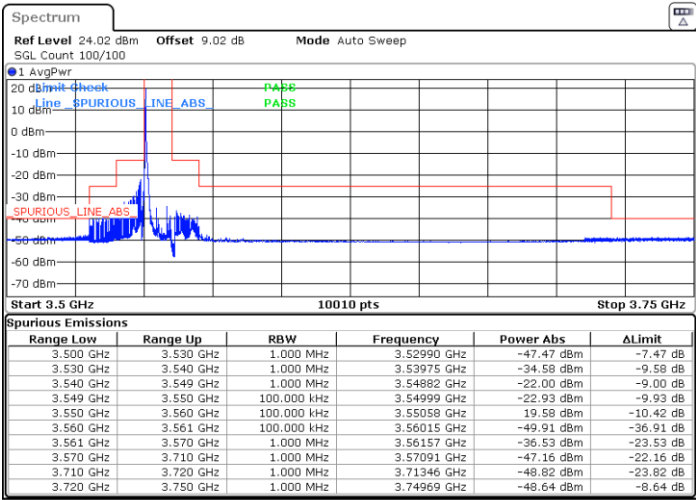

#### Lowest Channel / FullRB

N/A

Date: 25.APR.2022 16:35:27

LTE Band 48 / 5MHz

QPSK

Middle Channel / 1RB0

Middle Channel / 1RBmax

Date: 25.APR.2022 17:06:34

Date: 25.APR.2022 16:43:44

Middle Channel / FullIRB

N/A

Date: 25.APR.2022 16:39:36

LTE Band 48 / 5MHz

QPSK

Highest Channel / 1RB0

Highest Channel / 1RBmax

Date: 25.APR.2022 16:51:57

Date: 25.APR.2022 16:56:06

Highest Channel / FullIRB

N/A

Date: 25.APR.2022 17:00:18

LTE Band 48 / 10MHz

QPSK

Lowest Channel / 1RB0

Lowest Channel / 1RBmax

Date: 25.APR.2022 17:39:54

Date: 25.APR.2022 17:44:02

Lowest Channel / FullIRB

N/A

Date: 25.APR.2022 17:48:10

LTE Band 48 / 10MHz

QPSK