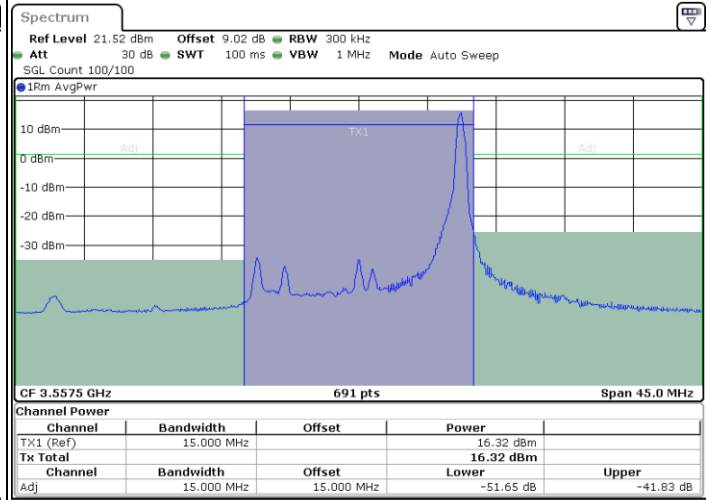

LTE Band 48 / 10MHz

256QAM

Highest Channel / 1RB0

Highest Channel / 1RBmax

Date: 13 MAY 2022 03:55:42

Date: 13 MAY 2022 04:00:23

Highest Channel / FullRB

Date: 13 MAY 2022 04:05:13

LTE Band 48 / 15MHz

256QAM

Lowest Channel / 1RB0

Lowest Channel / 1RBmax

Date: 13 MAY 2022 04:11:26

Date: 13 MAY 2022 04:44:12

Lowest Channel / FullIRB

Date: 13 MAY 2022 04:47:02

LTE Band 48 / 15MHz

256QAM

Middle Channel / 1RB0

Middle Channel / 1RBmax

Date: 13.MAY.2022 04:49:41

Date: 13.MAY.2022 04:52:15

Middle Channel / FullRB

Date: 13.MAY.2022 04:54:44