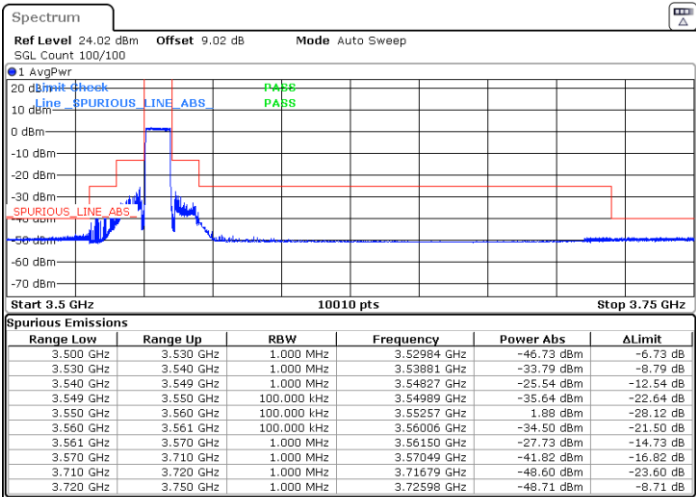

Date: 25.APR.2022 16:51:57

Date: 25.APR.2022 16:56:06

Highest Channel / FullIRB

N/A

Date: 25.APR.2022 17:00:18

LTE Band 48 / 10MHz

QPSK

Lowest Channel / 1RB0

Lowest Channel / 1RBmax

Date: 25.APR.2022 17:39:54

Date: 25.APR.2022 17:44:02

Lowest Channel / FullIRB

N/A

Date: 25.APR.2022 17:48:10

LTE Band 48 / 10MHz

QPSK

MiddleChannel / 1RB0

Middle Channel / 1RBmax

Date: 25.APR.2022 18:00:30

Date: 25.APR.2022 17:56:24

Middle Channel / FullIRB

N/A

Date: 25.APR.2022 17:52:18

LTE Band 48 / 10MHz