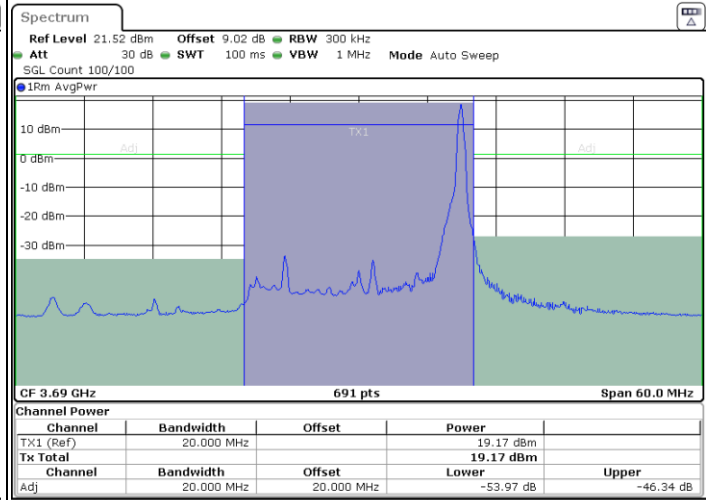

LTE Band 48 / 20MHz

64QAM

Highest Channel / 1RB0

Highest Channel / 1RBmax

Date: 26.APR.2022 12:44:59

Date: 26.APR.2022 12:50:40

Highest Channel / FullRB

Date: 26.APR.2022 12:39:19

LTE Band 48 / 5MHz

256QAM

Lowest Channel / 1RB0

Lowest Channel / 1RBmax

Date: 13 MAY 2022 02:44:47

Date: 13 MAY 2022 02:51:31

Lowest Channel / FullIRB

Date: 13 MAY 2022 02:55:13