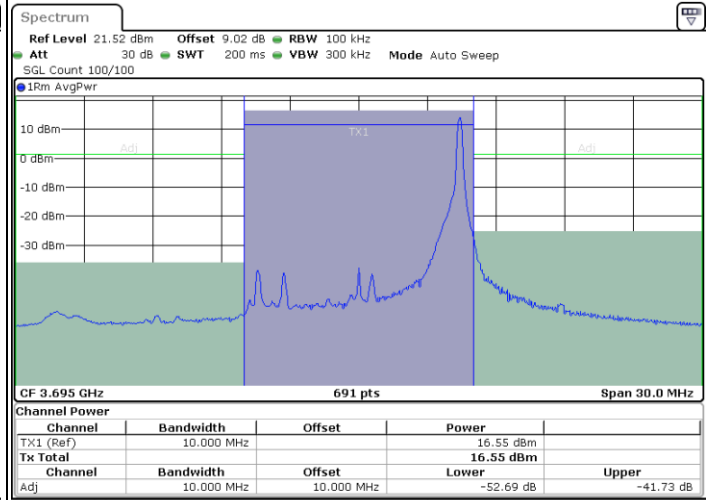

LTE Band 48 / 10MHz

256QAM

Highest Channel / 1RB0

Highest Channel / 1RBmax

Date: 13 MAY 2022 03:55:42

Date: 13 MAY 2022 04:00:23

Highest Channel / FullRB

Date: 13 MAY 2022 04:05:13

LTE Band 48 / 15MHz

256QAM

Lowest Channel / 1RB0

Lowest Channel / 1RBmax

Date: 13 MAY 2022 04:11:26

Date: 13 MAY 2022 04:44:12

Lowest Channel / FullIRB

Date: 13 MAY 2022 04:47:02