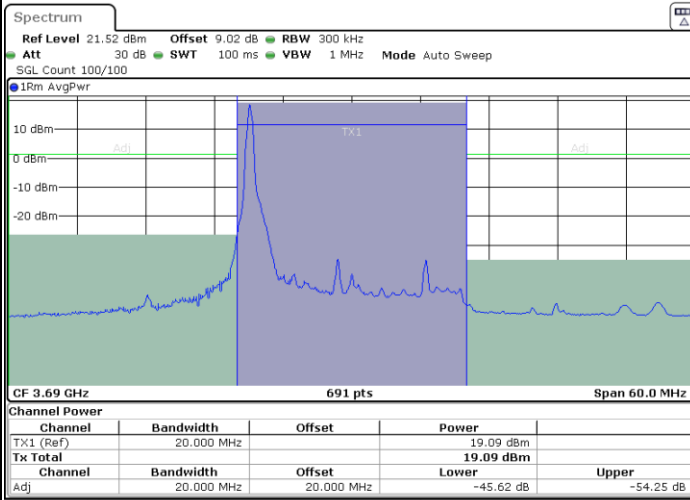

LTE Band 48 / 20MHz

64QAM

Middle Channel / 1RB0

Middle Channel / 1RBmax

Date: 26.APR.2022 12:44:22

Date: 26.APR.2022 12:50:02

Middle Channel / FullRB

Date: 26.APR.2022 12:38:41

LTE Band 48 / 20MHz

64QAM

Highest Channel / 1RB0

Highest Channel / 1RBmax

Date: 26.APR.2022 12:44:59

Date: 26.APR.2022 12:50:40

Highest Channel / FullRB

Date: 26.APR.2022 12:39:19