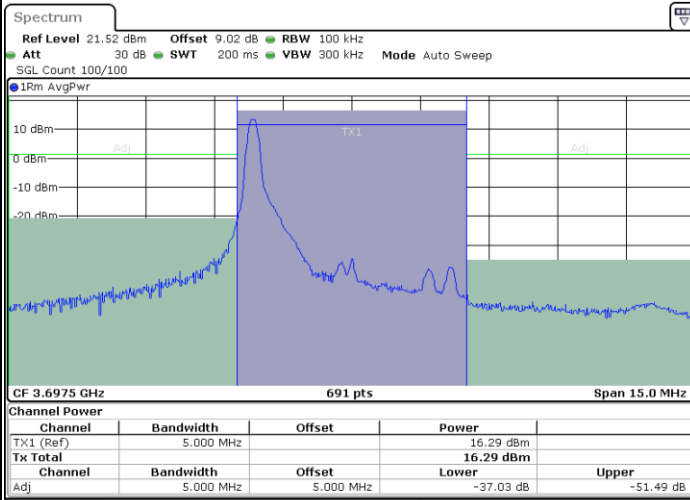

LTE Band 48 / 5MHz

256QAM

Middle Channel / 1RB0

Middle Channel / 1RBmax

Date: 13 MAY 2022 02:58:55

Date: 13 MAY 2022 03:01:46

Middle Channel / FullIRB

Date: 13 MAY 2022 03:04:27

LTE Band 48 / 5MHz

256QAM

Highest Channel / 1RB0

Highest Channel / 1RBmax

Date: 13 MAY 2022 03:07:49

Date: 13 MAY 2022 03:13:22

Highest Channel / FullRB

Date: 13 MAY 2022 03:18:04