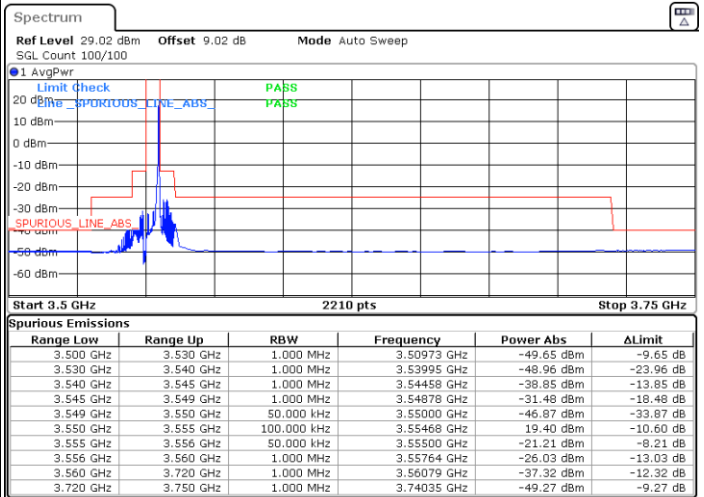

Conducted Band Edge

LTE Band 48 / 5MHz

QPSK

Lowest Channel / 1RB0

Lowest Channel / 1RBmax

Date: 25.APR.2022 16:24:21

Date: 25.APR.2022 16:31:16