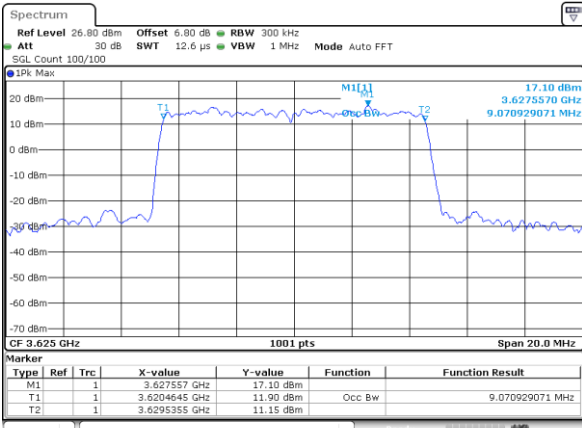

### Occupied Bandwidth

Mode	LTE Band 48 : 99%OBW(MHz)	
BW	5MHZ	
Mod.	QPAK	16QAM
Middle CH	4.48	4.51
BW	10MHZ	
Mod.	QPAK	16QAM
Middle CH	9.07	9.03
BW	15MHZ	
Mod.	QPAK	16QAM
Middle CH	13.43	13.43
BW	20MHZ	
Mod.	QPAK	16QAM
Middle CH	18.38	18.50

LTE Band 48 / 5MHz / Middle Channel / Full RB

QPSK

Date: 9.MAY.2022 16:13:21

16QAM

Date: 9.MAY.2022 16:37:59

LTE Band 48 / 10MHz / Middle Channel / Full RB

QPSK

Date: 9.MAY.2022 16:39:52