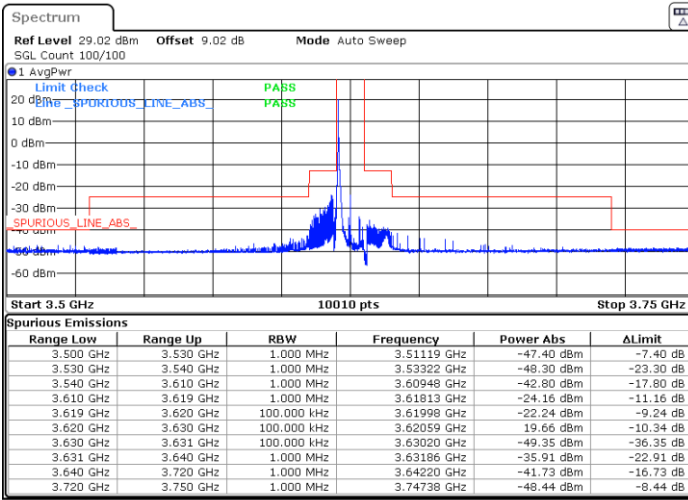

Date: 25.APR.2022 16:51:57

Date: 25.APR.2022 16:56:06

Highest Channel / FullIRB

N/A

Date: 25.APR.2022 17:00:18

LTE Band 48 / 10MHz

QPSK

Lowest Channel / 1RB0

Lowest Channel / 1RBmax

Date: 25.APR.2022 17:39:54

Date: 25.APR.2022 17:44:02

Lowest Channel / FullIRB

N/A

Date: 25.APR.2022 17:48:10

LTE Band 48 / 10MHz

QPSK

MiddleChannel / 1RB0

Middle Channel / 1RBmax

Date: 25.APR.2022 18:00:30

Date: 25.APR.2022 17:56:24

Middle Channel / FullIRB

N/A

Date: 25.APR.2022 17:52:18

LTE Band 48 / 10MHz

QPSK

Highest Channel / 1RB0

Highest Channel / 1RBmax

Date: 25.APR.2022 18:04:36

Date: 25.APR.2022 18:08:43

Highest Channel / FullIRB

N/A

Date: 25.APR.2022 18:12:49