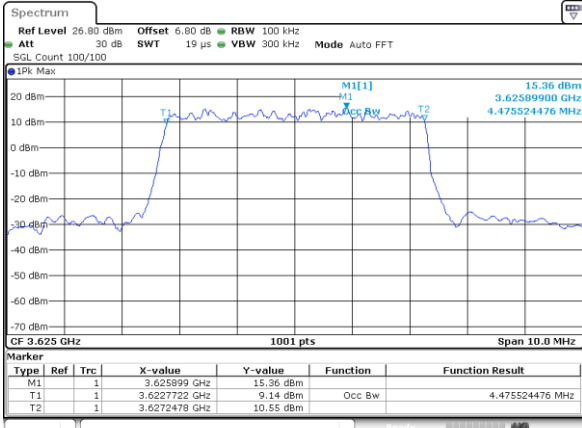

LTE Band 48 / 5MHz / Middle Channel / Full RB

QPSK

Date: 9.MAY.2022 16:13:21