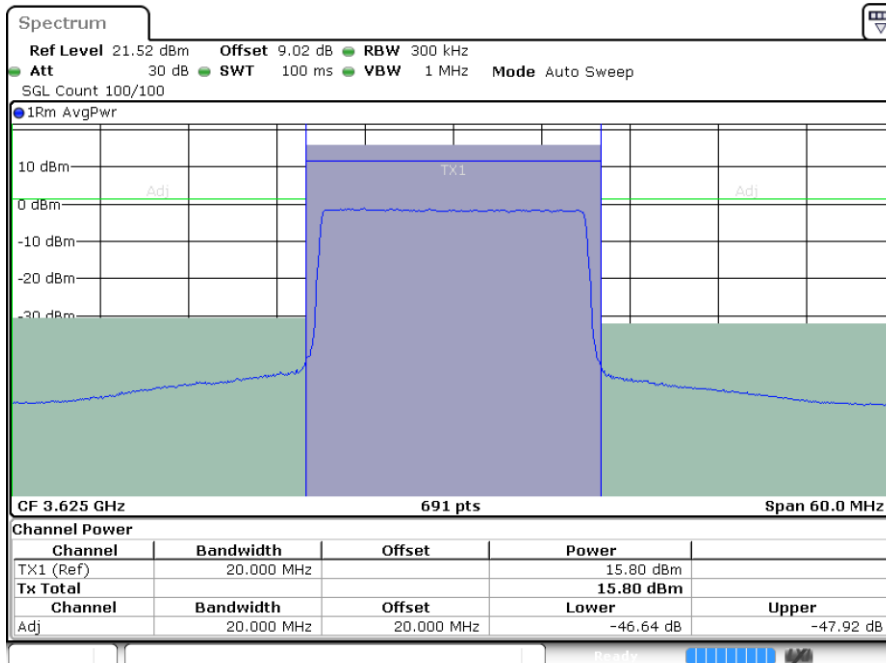

LTE Band 48 / 20MHz

256QAM

Middle Channel / 1RB0

Middle Channel / 1RBmax

Date: 13 MAY 2022 05:38:43

Date: 13 MAY 2022 05:41:28

Middle Channel / FullRB

Date: 13 MAY 2022 05:45:08

LTE Band 48 / 20MHz

256QAM

Highest Channel / 1RB0

Highest Channel / 1RBmax

Date: 13.MAY.2022 06:06:05

Date: 13.MAY.2022 06:16:11

Highest Channel / FullRB

Date: 13.MAY.2022 06:27:00