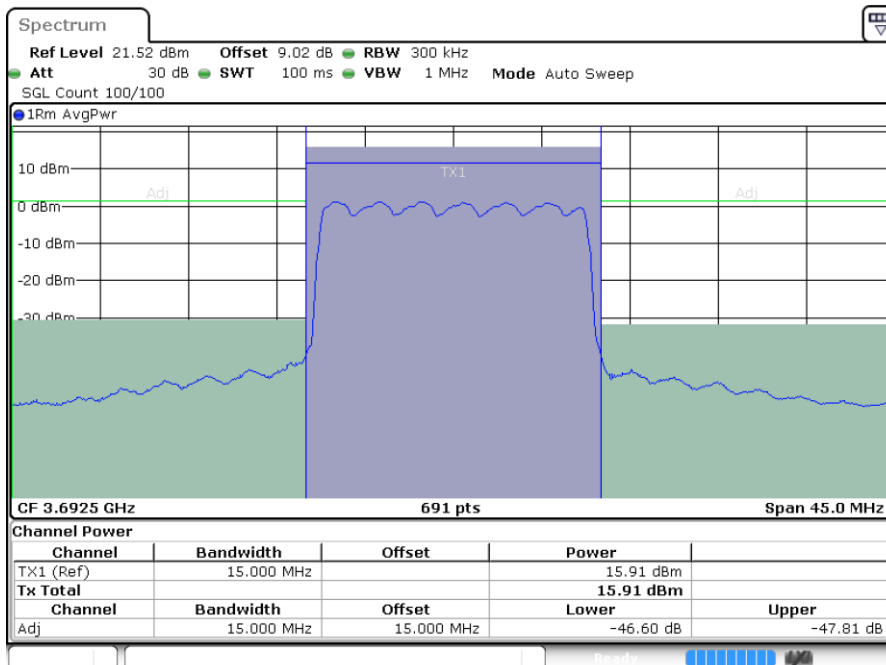

LTE Band 48 / 15MHz

256QAM

Highest Channel / 1RB0

Highest Channel / 1RBmax

Date: 13 MAY 2022 04:57:50

Date: 13 MAY 2022 05:00:27

Highest Channel / FullRB

Date: 13 MAY 2022 05:03:11

LTE Band 48 / 20MHz

256QAM

Lowest Channel / 1RB0

Lowest Channel / 1RBmax

Date: 13 MAY 2022 05:08:20

Date: 13 MAY 2022 05:11:09

Lowest Channel / FullRB

Date: 13 MAY 2022 05:17:28