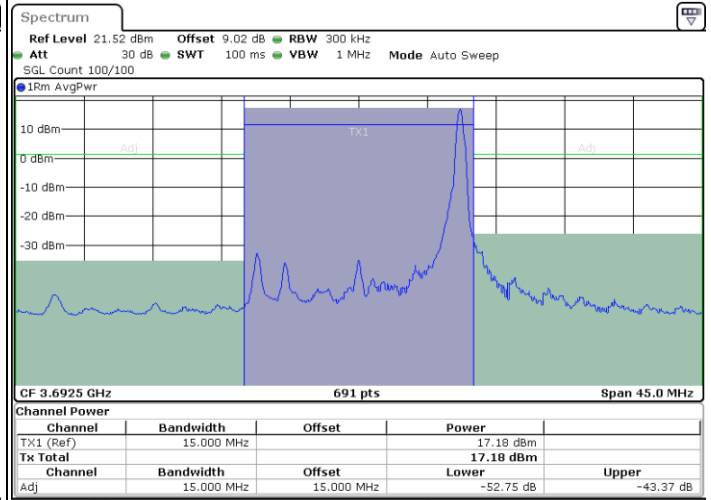

LTE Band 48 / 15MHz

256QAM

Highest Channel / 1RB0

Highest Channel / 1RBmax

Date: 13 MAY 2022 04:57:50

Date: 13 MAY 2022 05:00:27

Highest Channel / FullRB

Date: 13 MAY 2022 05:03:11

LTE Band 48 / 20MHz

256QAM

Lowest Channel / 1RB0

Lowest Channel / 1RBmax

Date: 13 MAY 2022 05:08:20

Date: 13 MAY 2022 05:11:09

Lowest Channel / FullRB

Date: 13 MAY 2022 05:17:28