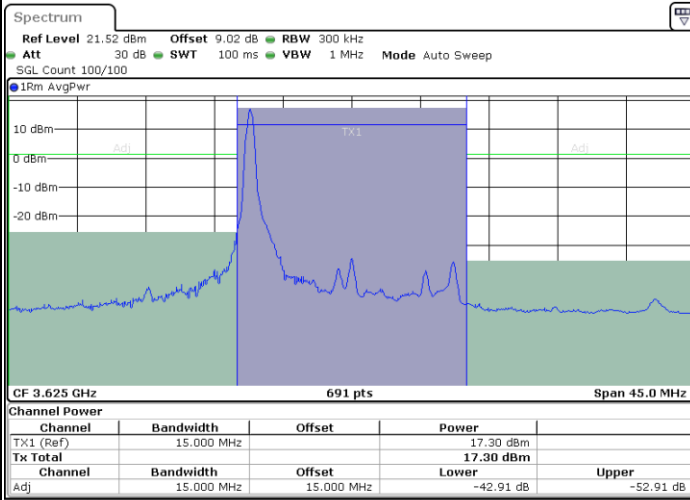

LTE Band 48 / 10MHz

256QAM

Highest Channel / 1RB0

Highest Channel / 1RBmax

Date: 13 MAY 2022 03:55:42

Date: 13 MAY 2022 04:00:23

Highest Channel / FullRB

Date: 13 MAY 2022 04:05:13

LTE Band 48 / 15MHz

256QAM

Lowest Channel / 1RB0

Lowest Channel / 1RBmax

Date: 13 MAY 2022 04:11:26

Date: 13 MAY 2022 04:44:12

Lowest Channel / FullIRB

Date: 13 MAY 2022 04:47:02

LTE Band 48 / 15MHz

256QAM

Middle Channel / 1RB0

Middle Channel / 1RBmax

Date: 13.MAY.2022 04:49:41

Date: 13.MAY.2022 04:52:15

Middle Channel / FullRB

Date: 13.MAY.2022 04:54:44

LTE Band 48 / 15MHz

256QAM

Highest Channel / 1RB0

Highest Channel / 1RBmax

Date: 13 MAY 2022 04:57:50

Date: 13 MAY 2022 05:00:27

Highest Channel / FullRB

Date: 13 MAY 2022 05:03:11