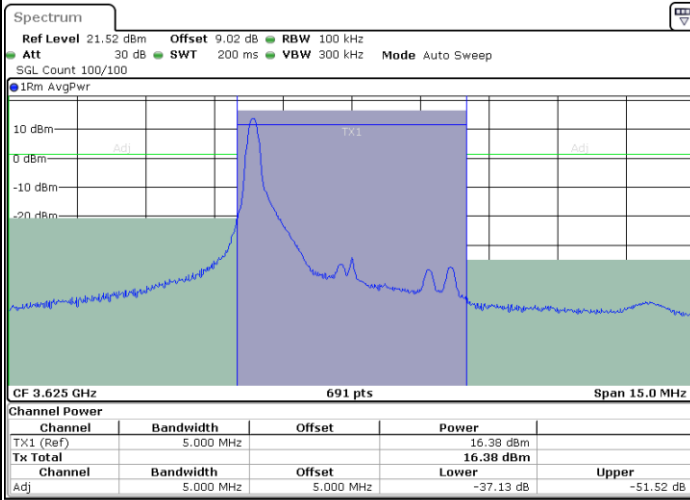

LTE Band 48 / 5MHz

256QAM

Middle Channel / 1RB0

Middle Channel / 1RBmax

Date: 13 MAY 2022 02:58:55