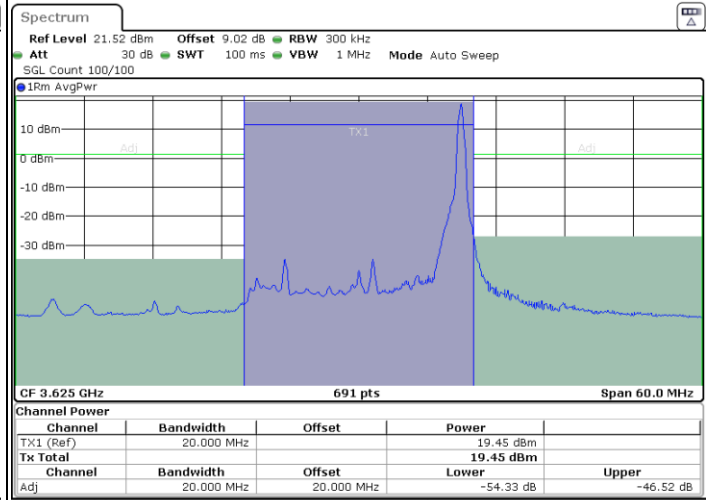

LTE Band 48 / 20MHz

64QAM

Middle Channel / 1RB0

Middle Channel / 1RBmax

Date: 26.APR.2022 12:44:22

Date: 26.APR.2022 12:50:02

Middle Channel / FullRB

Date: 26.APR.2022 12:38:41

LTE Band 48 / 20MHz

64QAM

Highest Channel / 1RB0

Highest Channel / 1RBmax

Date: 26.APR.2022 12:44:59

Date: 26.APR.2022 12:50:40

Highest Channel / FullRB

Date: 26.APR.2022 12:39:19