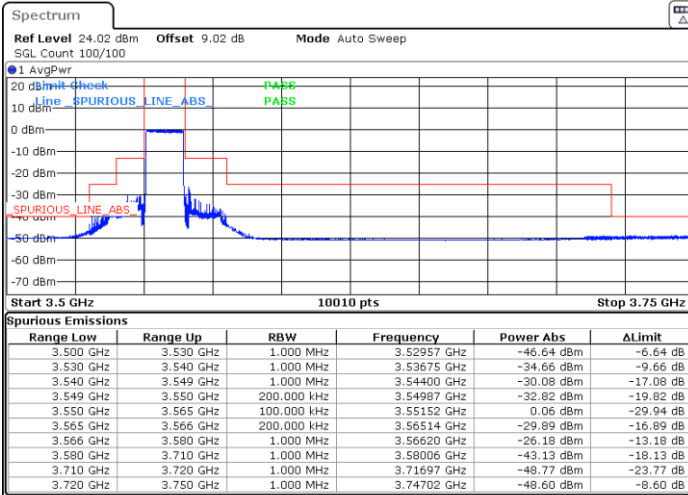

QPSK

Highest Channel / 1RB0

Highest Channel / 1RBmax

Date: 25.APR.2022 18:04:36

Date: 25.APR.2022 18:08:43

Highest Channel / FullIRB

N/A

Date: 25.APR.2022 18:12:49

LTE Band 48 / 15MHz

QPSK

Lowest Channel / 1RB0

Lowest Channel / 1RBmax

Date: 25.APR.2022 21:46:31

Date: 25.APR.2022 21:50:41

Lowest Channel / FullIRB

N/A

Date: 25.APR.2022 21:54:50

LTE Band 48 / 15MHz

QPSK

Middle Channel / 1RB0

Middle Channel / 1RBmax

Date: 25.APR.2022 22:07:12

Date: 25.APR.2022 22:03:06

Middle Channel / FullIRB