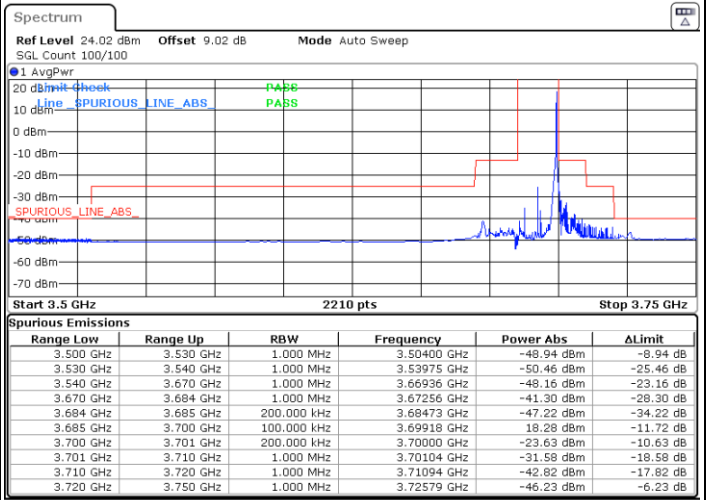

Date: 25.APR.2022 21:54:50

LTE Band 48 / 15MHz

QPSK

Middle Channel / 1RB0

Middle Channel / 1RBmax

Date: 25.APR.2022 22:07:12

Date: 25.APR.2022 22:03:06

Middle Channel / FullIRB

N/A

Date: 25.APR.2022 21:58:59

LTE Band 48 / 15MHz

QPSK

Highest Channel / 1RB0

Highest Channel / 1RBmax

Date: 25.APR.2022 22:11:20

Date: 25.APR.2022 22:15:29

Highest Channel / FullIRB

N/A

Date: 25.APR.2022 22:22:24

LTE Band 48 / 20MHz

QPSK

Lowest Channel / 1RB0

Lowest Channel / 1RBmax

Date: 26.APR.2022 10:30:04