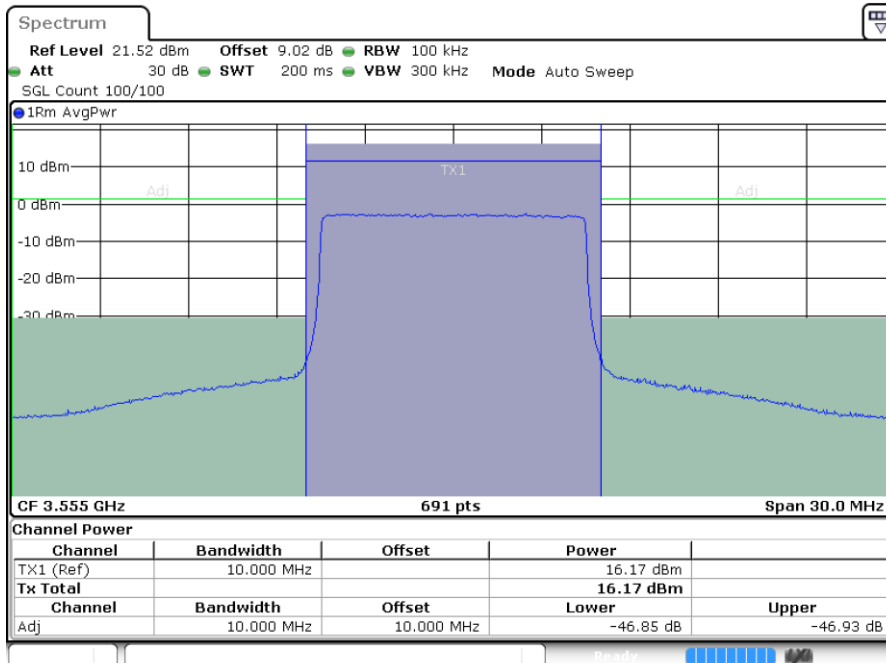

LTE Band 48 / 10MHz

256QAM

Lowest Channel / 1RB0

Lowest Channel / 1RBmax

Date: 13.MAY.2022 03:24:32

Date: 13.MAY.2022 03:28:04

Lowest Channel / FullRB

Date: 13.MAY.2022 03:31:38