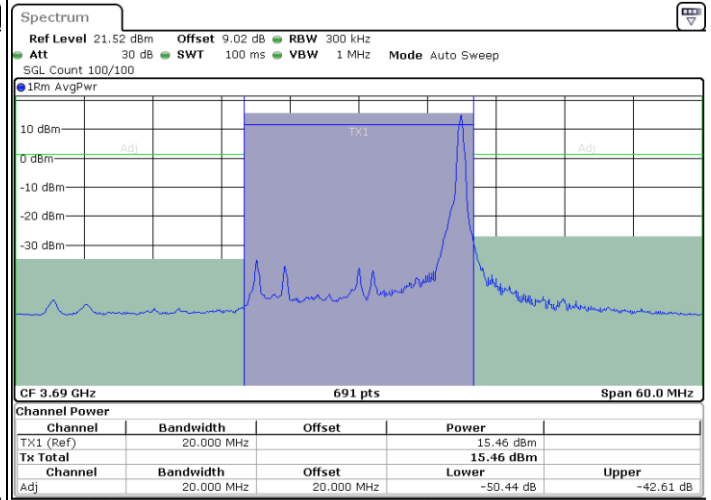

LTE Band 48 / 20MHz

256QAM

Highest Channel / 1RB0

Highest Channel / 1RBmax

Date: 13.MAY.2022 06:06:05

Date: 13.MAY.2022 06:16:11

Highest Channel / FullRB

Date: 13.MAY.2022 06:27:00

**26dB Bandwidth**

Mode	LTE Band 48 : 26dB BW(MHz)	
BW	5MHz	
Mod.	QPSK	16QAM
Middle CH	4.85	4.84
BW	10MHz	
Mod.	QPSK	16QAM
Middle CH	9.63	9.67
BW	15MHz	
Mod.	QPSK	16QAM
Middle CH	14.18	14.36
BW	20MHz	
Mod.	QPSK	16QAM
Middle CH	20.26	20.22