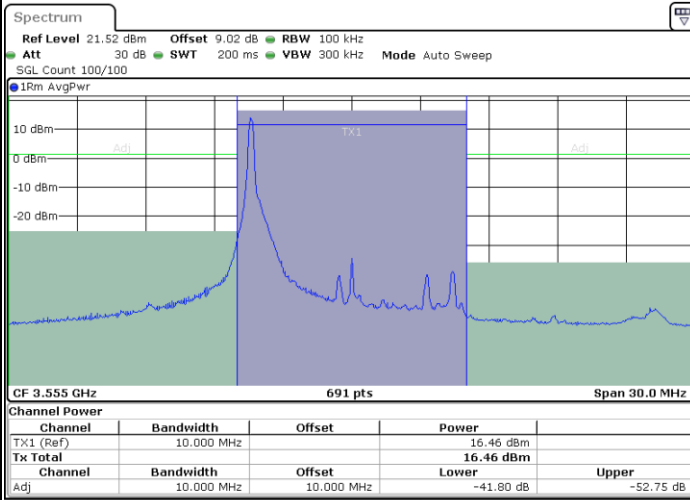

LTE Band 48 / 10MHz

256QAM

Lowest Channel / 1RB0

Lowest Channel / 1RBmax

Date: 13.MAY.2022 03:24:32