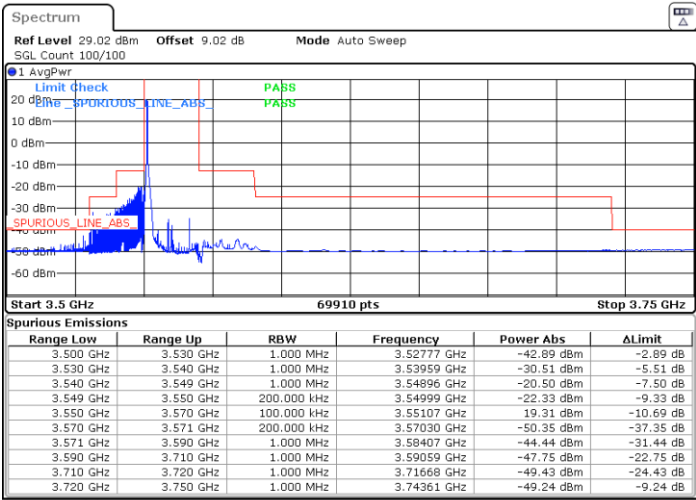

N/A

Date: 25.APR.2022 21:58:59

LTE Band 48 / 15MHz

QPSK

Highest Channel / 1RB0

Highest Channel / 1RBmax

Date: 25.APR.2022 22:11:20

Date: 25.APR.2022 22:15:29

Highest Channel / FullIRB

N/A

Date: 25.APR.2022 22:22:24

LTE Band 48 / 20MHz

QPSK

Lowest Channel / 1RB0

Lowest Channel / 1RBmax

Date: 26.APR.2022 10:30:04

Date: 26.APR.2022 10:34:12

Lowest Channel / FullIRB

N/A

Date: 26.APR.2022 10:38:21

LTE Band 48 / 20MHz

QPSK

Middle Channel / 1RB0

Middle Channel / 1RBmax