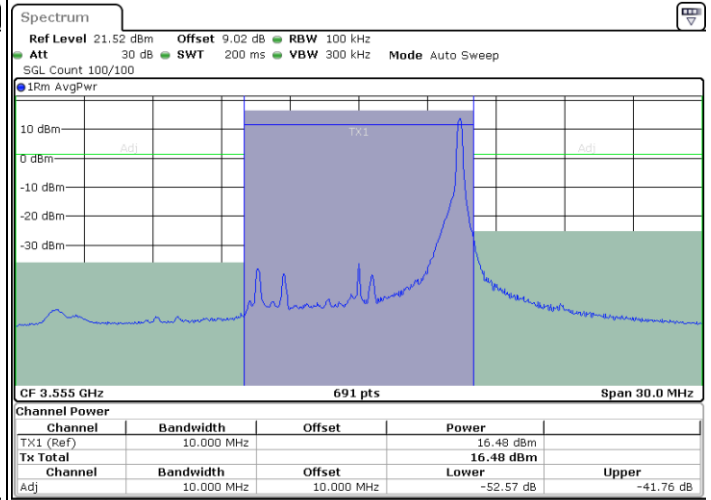

LTE Band 48 / 10MHz

256QAM

Lowest Channel / 1RB0

Lowest Channel / 1RBmax

Date: 13.MAY.2022 03:24:32

Date: 13.MAY.2022 03:28:04

Lowest Channel / FullRB

Date: 13.MAY.2022 03:31:38

LTE Band 48 / 10MHz

256QAM

Middle Channel / 1RB0

Middle Channel / 1RBmax

Date: 13 MAY 2022 03:40:17

Date: 13 MAY 2022 03:42:44

Middle Channel / FullRB

Date: 13 MAY 2022 03:45:29