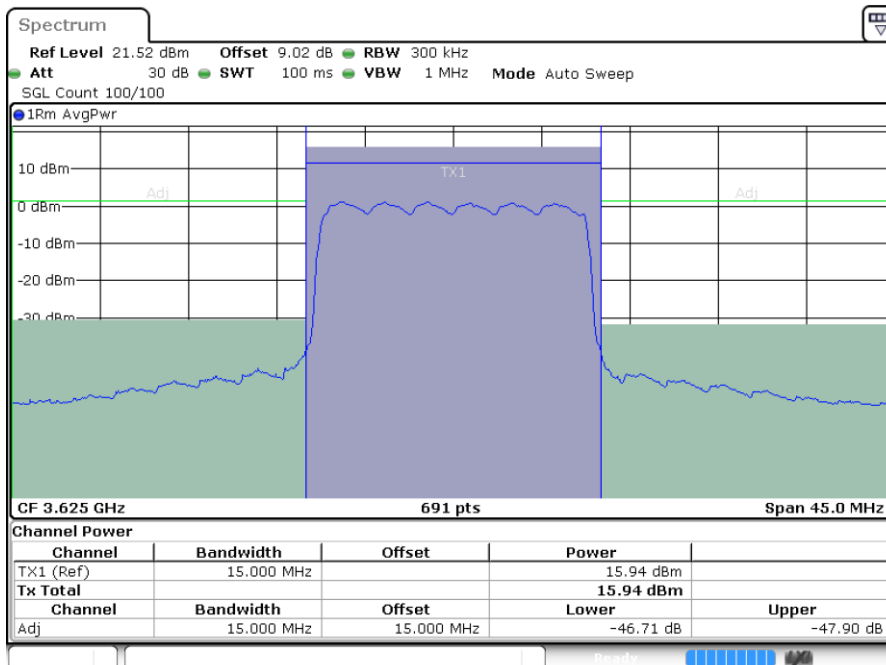

LTE Band 48 / 15MHz

256QAM

Middle Channel / 1RB0

Middle Channel / 1RBmax

Date: 13.MAY.2022 04:49:41

Date: 13.MAY.2022 04:52:15

Middle Channel / FullRB

Date: 13.MAY.2022 04:54:44

LTE Band 48 / 15MHz

256QAM

Highest Channel / 1RB0

Highest Channel / 1RBmax

Date: 13 MAY 2022 04:57:50

Date: 13 MAY 2022 05:00:27

Highest Channel / FullRB

Date: 13 MAY 2022 05:03:11