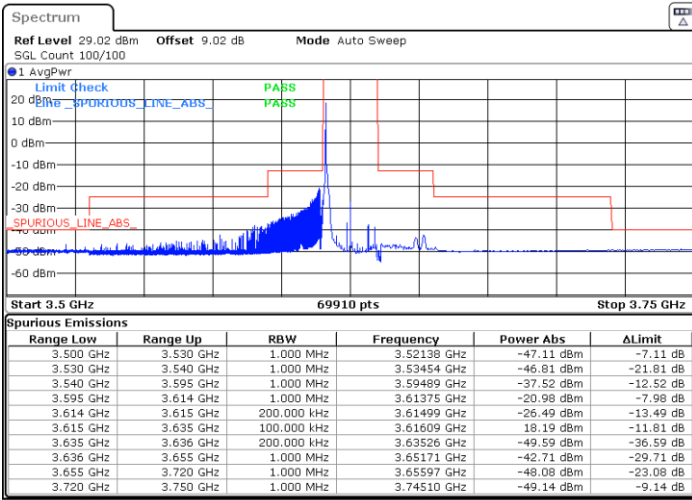

Highest Channel / FullIRB

N/A

Date: 25.APR.2022 22:22:24

LTE Band 48 / 20MHz

QPSK

Lowest Channel / 1RB0

Lowest Channel / 1RBmax

Date: 26.APR.2022 10:30:04

Date: 26.APR.2022 10:34:12

Lowest Channel / FullIRB

N/A

Date: 26.APR.2022 10:38:21

LTE Band 48 / 20MHz

QPSK

Middle Channel / 1RB0

Middle Channel / 1RBmax

Date: 26.APR.2022 10:42:30

Date: 26.APR.2022 10:46:37

Middle Channel / FullIRB

N/A

Date: 26.APR.2022 10:50:45

LTE Band 48 / 20MHz

QPSK

Highest Channel / 1RB0