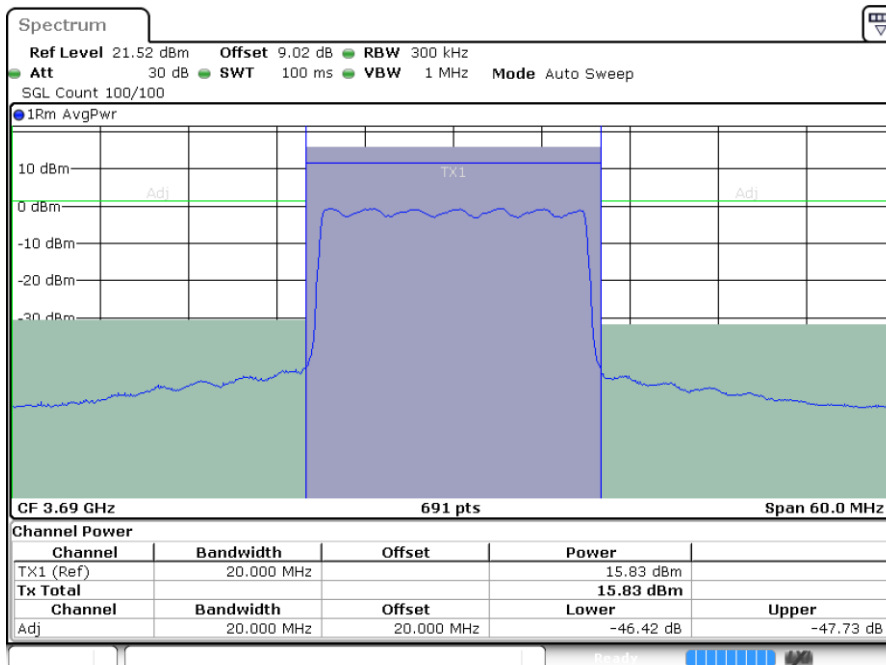

LTE Band 48 / 20MHz

256QAM

Highest Channel / 1RB0

Highest Channel / 1RBmax

Date: 13.MAY.2022 06:06:05

Date: 13.MAY.2022 06:16:11

Highest Channel / FullRB

Date: 13.MAY.2022 06:27:00

**26dB Bandwidth**

Mode	LTE Band 48 : 26dB BW(MHz)	
BW	5MHz	
Mod.	QPSK	16QAM
Middle CH	4.85	4.84
BW	10MHz	
Mod.	QPSK	16QAM
Middle CH	9.63	9.67
BW	15MHz	
Mod.	QPSK	16QAM
Middle CH	14.18	14.36
BW	20MHz	
Mod.	QPSK	16QAM
Middle CH	20.26	20.22