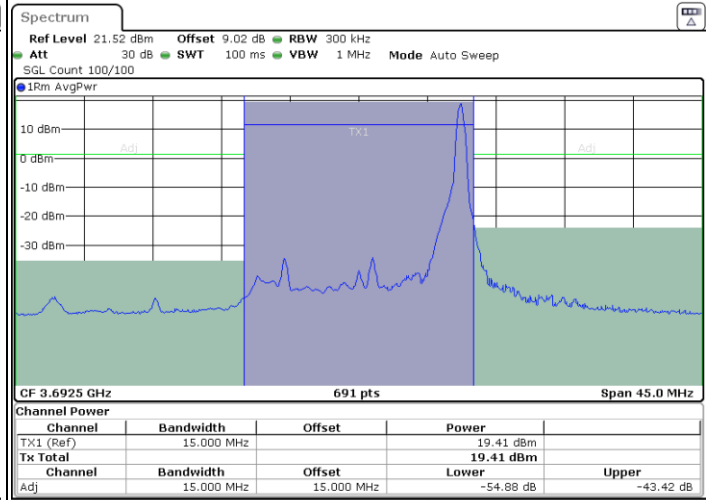

LTE Band 48 / 15MHz

64QAM

Highest Channel / 1RB0

Highest Channel / 1RBmax

Date: 26.APR.2022 12:23:32

Date: 26.APR.2022 12:34:54

Highest Channel / FullRB

Date: 26.APR.2022 12:29:13