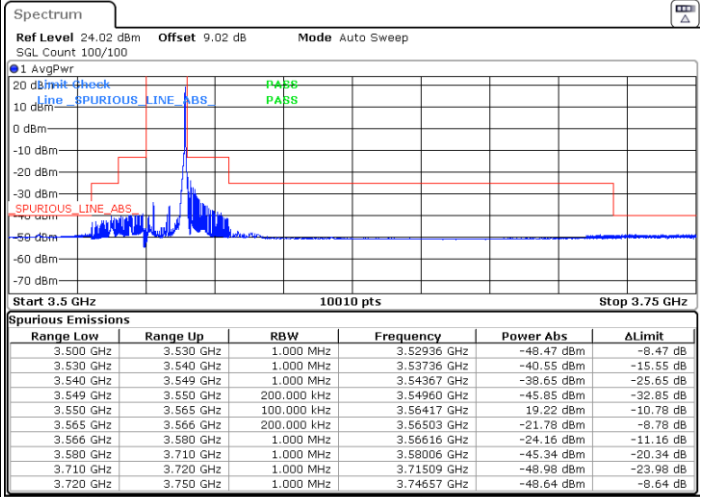

QPSK

Highest Channel / 1RB0

Highest Channel / 1RBmax

Date: 25.APR.2022 18:04:36

Date: 25.APR.2022 18:08:43

Highest Channel / FullIRB

N/A

Date: 25.APR.2022 18:12:49

LTE Band 48 / 15MHz

QPSK

Lowest Channel / 1RB0

Lowest Channel / 1RBmax

Date: 25.APR.2022 21:46:31

Date: 25.APR.2022 21:50:41

Lowest Channel / FullIRB

N/A

Date: 25.APR.2022 21:54:50

LTE Band 48 / 15MHz

QPSK

Middle Channel / 1RB0

Middle Channel / 1RBmax

Date: 25.APR.2022 22:07:12

Date: 25.APR.2022 22:03:06

Middle Channel / FullIRB