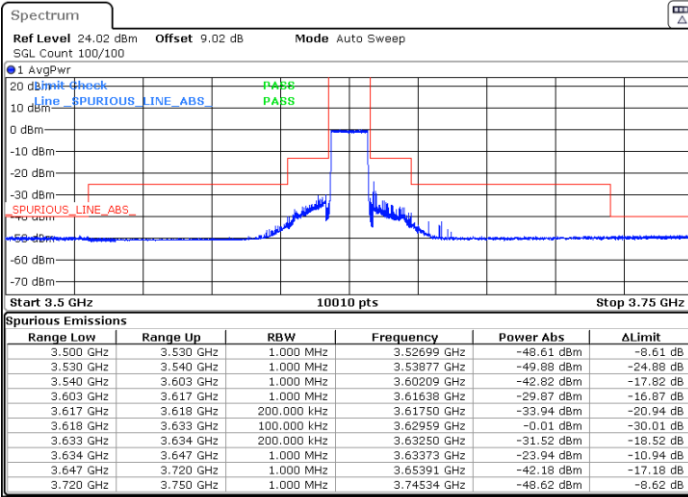

LTE Band 48 / 15MHz

QPSK

Lowest Channel / 1RB0

Lowest Channel / 1RBmax

Date: 25.APR.2022 21:46:31

Date: 25.APR.2022 21:50:41

Lowest Channel / FullIRB

N/A

Date: 25.APR.2022 21:54:50

LTE Band 48 / 15MHz

QPSK

Middle Channel / 1RB0

Middle Channel / 1RBmax

Date: 25.APR.2022 22:07:12

Date: 25.APR.2022 22:03:06

Middle Channel / FullIRB

N/A

Date: 25.APR.2022 21:58:59

LTE Band 48 / 15MHz

QPSK

Highest Channel / 1RB0

Highest Channel / 1RBmax

Date: 25.APR.2022 22:11:20

Date: 25.APR.2022 22:15:29