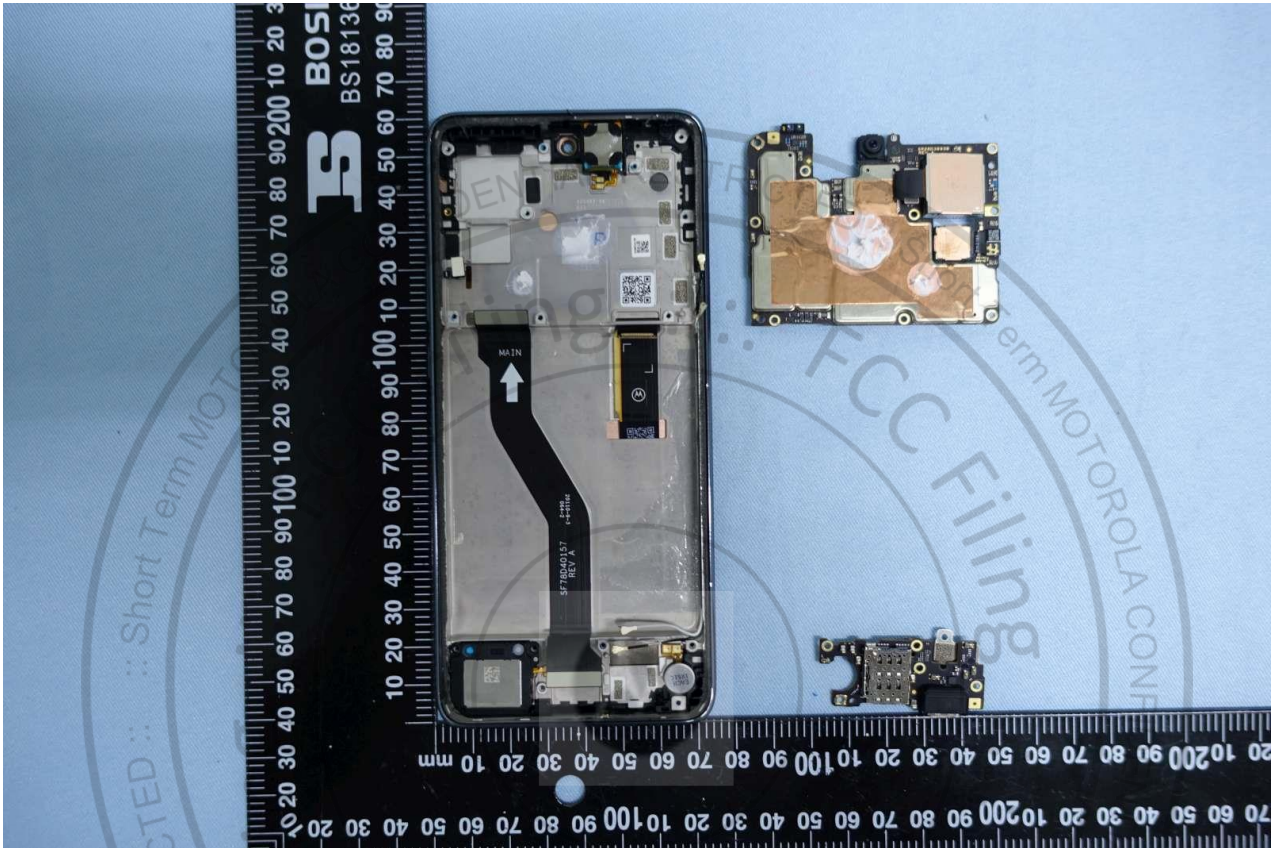

Brand Name: Motorola / Model Name: XT2205-1, XT2205-2