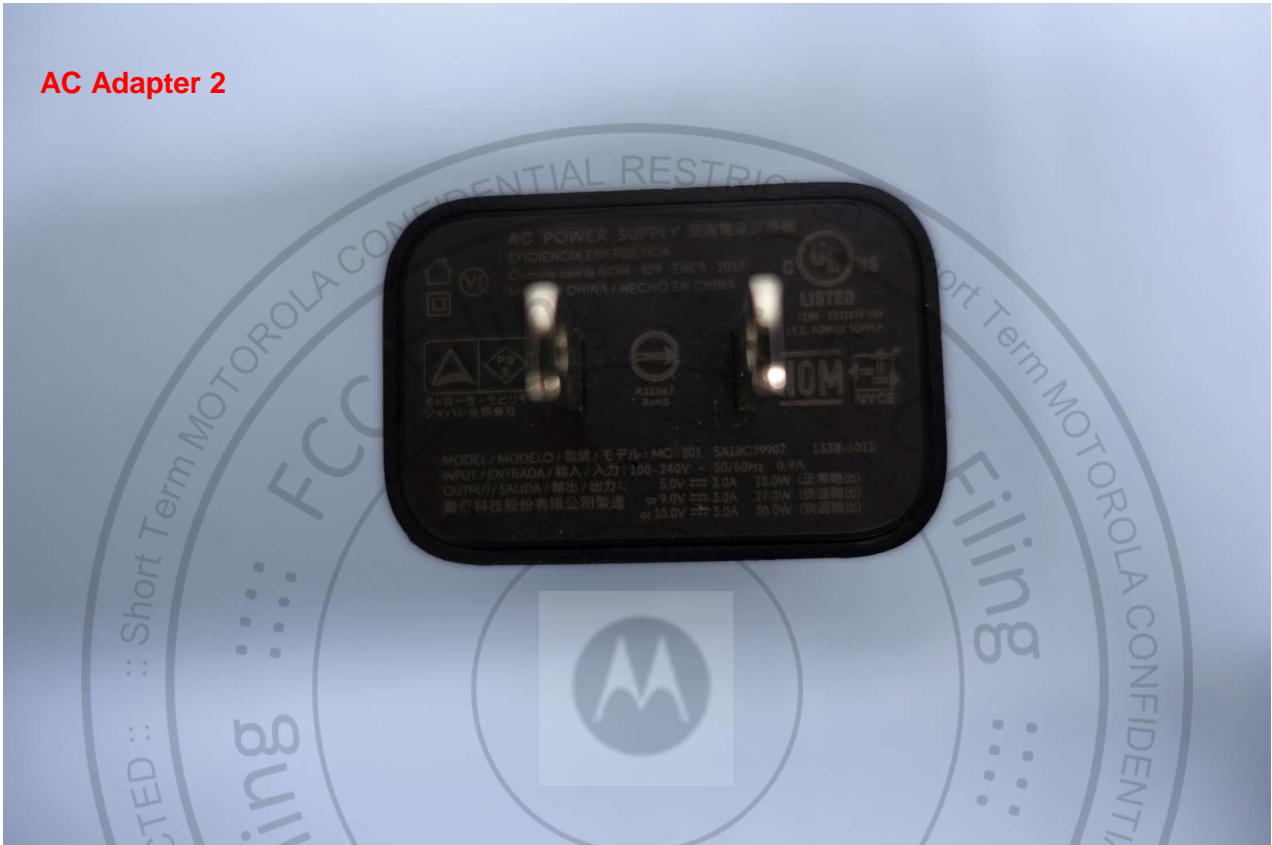

Brand Name: Motorola / Model Name: XT2205-1, XT2205-2

AC Adapter 2