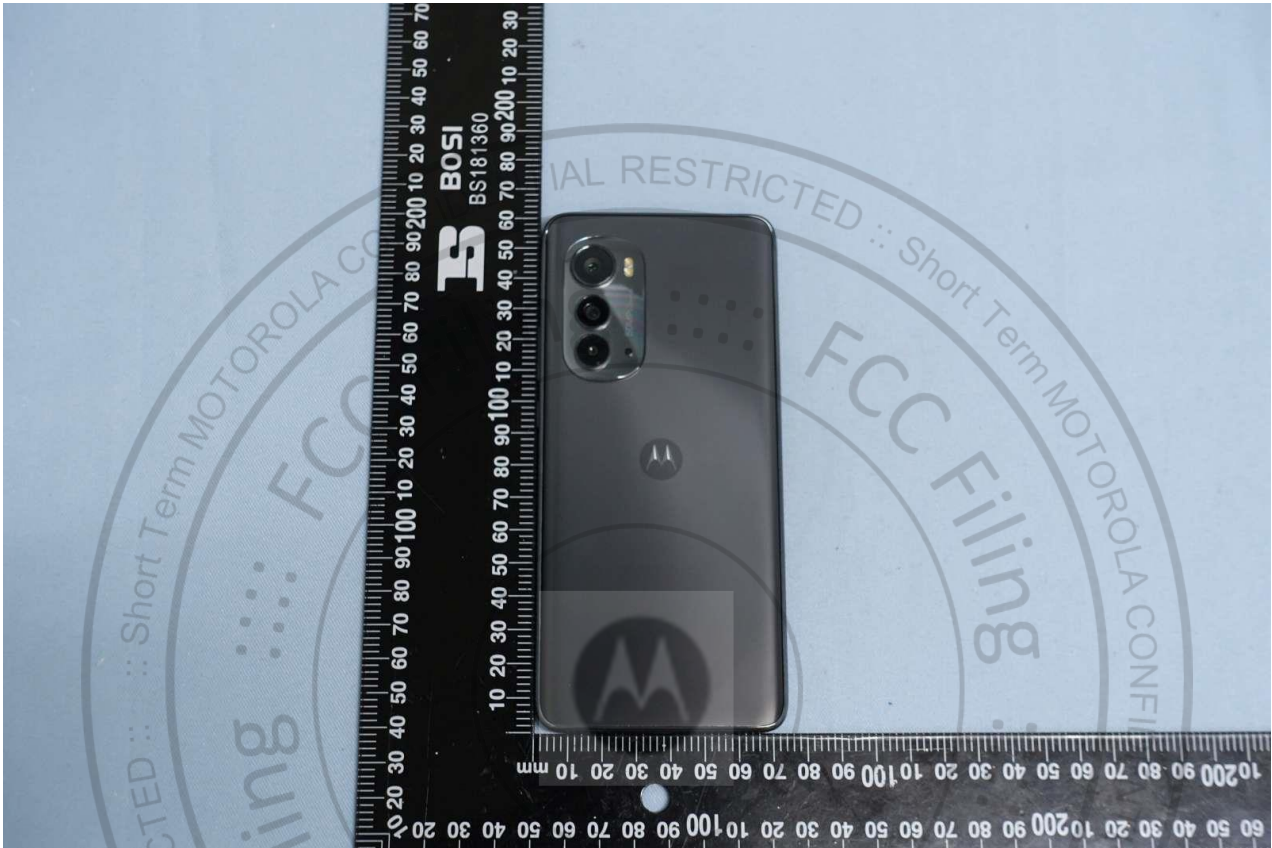

Brand Name: Motorola / Model Name: XT2205-1, XT2205-2

Brand Name: Motorola / Model Name: XT2205-1, XT2205-2

Brand Name: Motorola / Model Name: XT2205-1, XT2205-2

Brand Name: Motorola / Model Name: XT2205-1, XT2205-2

Brand Name: Motorola / Model Name: XT2205-1, XT2205-2

2. Photograph of Accessory

Brand Name: Motorola / Model Name: XT2205-1, XT2205-2

Specification of Accessory				
AC Adapter 1	Brand Name	Motorola(Salom)	Model Name	MC-301
AC Adapter 2	Brand Name	Motorola(Acbel)	Model Name	MC-301
Battery	Brand Name	Motorola(ATL)	Model Name	NF50
USB Cable 1	Brand Name	Motorola(Saibao)	Model Name	SC18D13215
USB Cable 2	Brand Name	Motorola(Cabletech)	Model Name	SC18D13216
USB Cable 3	Brand Name	Motorola(Luxshare)	Model Name	SC18D13217