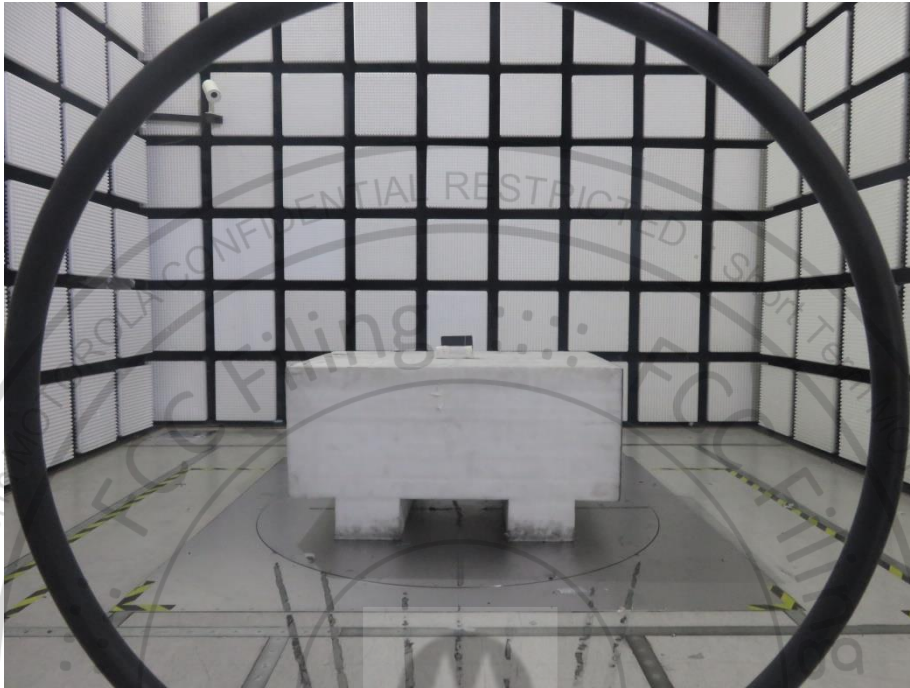

Appendix D. Setup Photographs

<AC Conducted Emission>

Remote View

Rear View

<Radiated Emission>

Z Plane

9K~30MHz

30M~1GHz