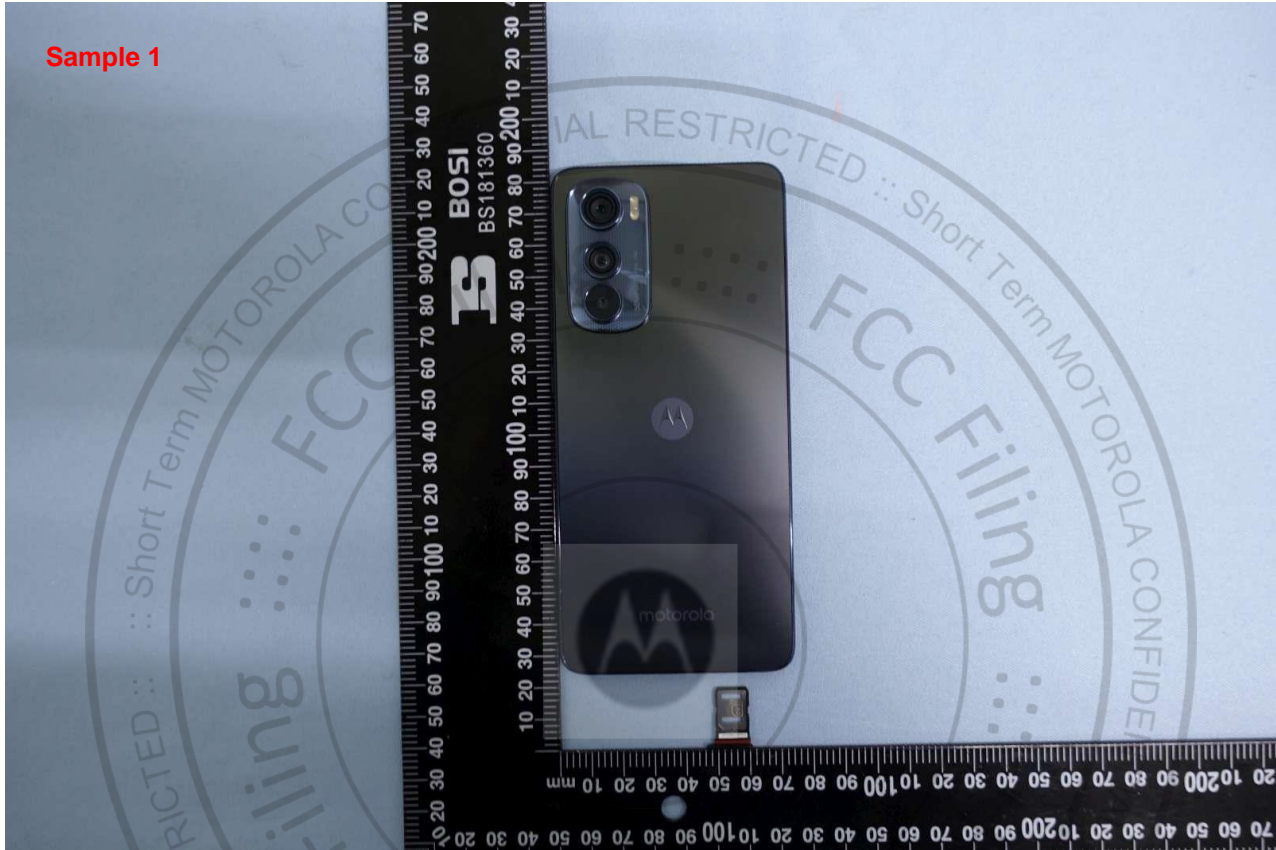

3. Internal Photograph of EUT

Brand Name: Motorola; Model Name: XT2203-1

Brand Name: Motorola; Model Name: XT2203-1

Brand Name: Motorola; Model Name: XT2203-1

Brand Name: Motorola; Model Name: XT2203-1

Brand Name: Motorola; Model Name: XT2203-1