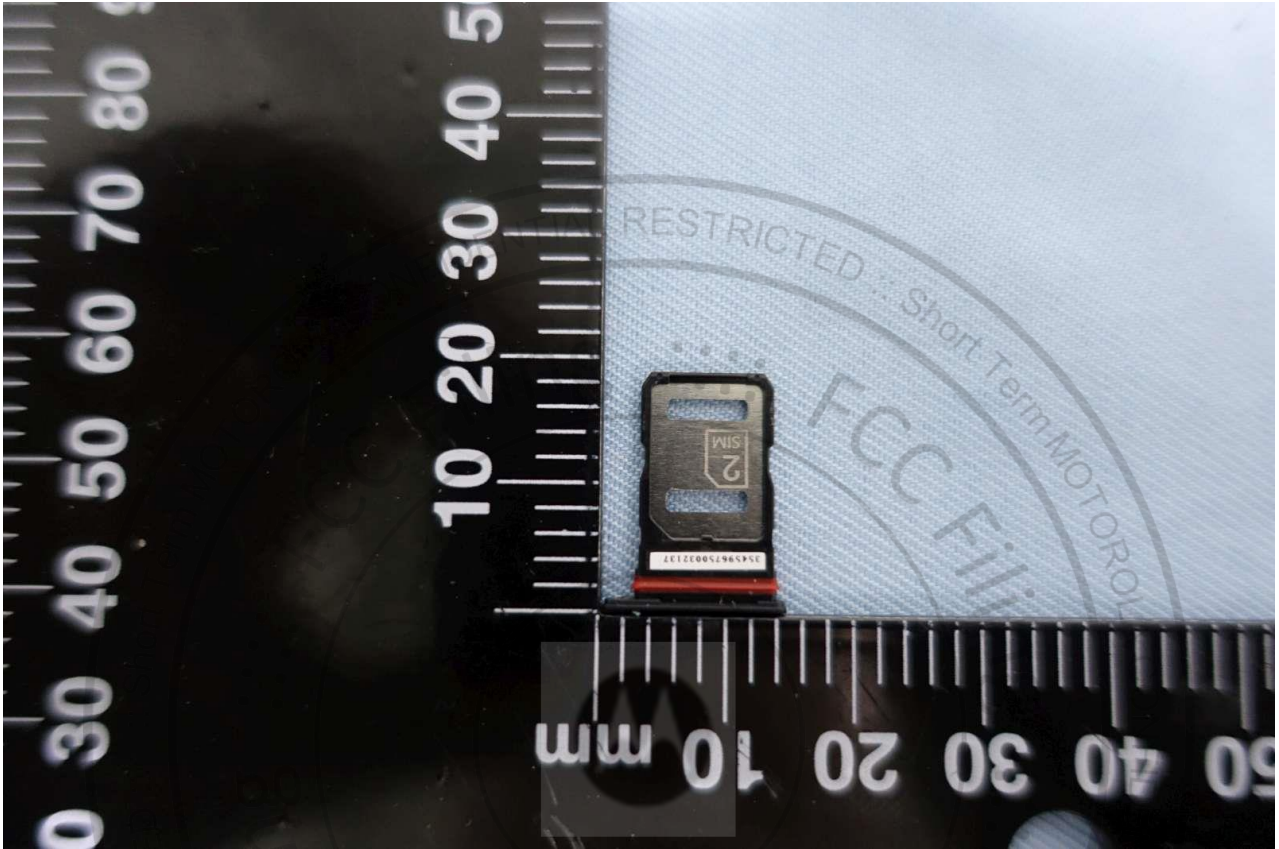

3. Internal Photograph of EUT

Brand Name: Motorola; Model Name: XT2203-1

Brand Name: Motorola; Model Name: XT2203-1

Brand Name: Motorola; Model Name: XT2203-1

Brand Name: Motorola; Model Name: XT2203-1

Brand Name: Motorola; Model Name: XT2203-1