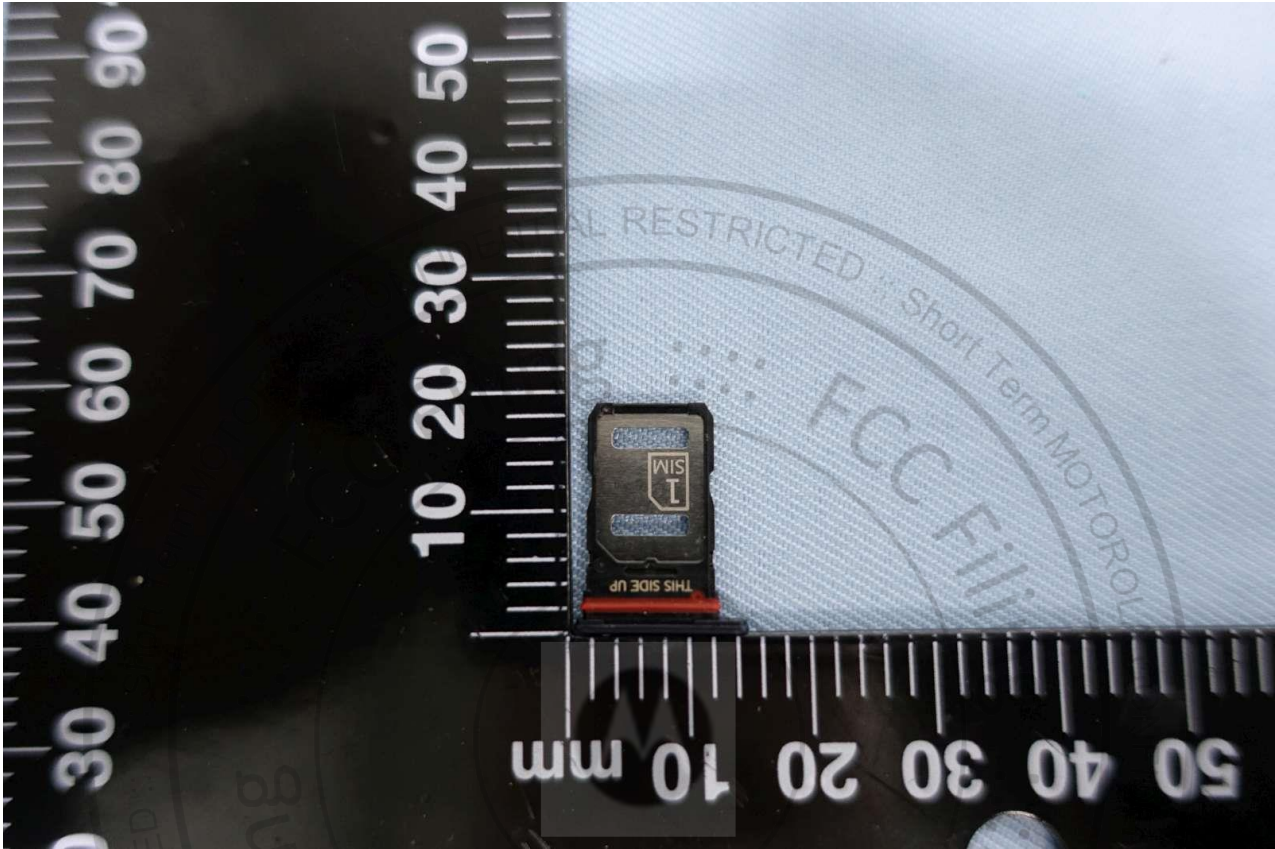

3. Internal Photograph of EUT

Brand Name: Motorola; Model Name: XT2203-1

Brand Name: Motorola; Model Name: XT2203-1

Brand Name: Motorola; Model Name: XT2203-1

Brand Name: Motorola; Model Name: XT2203-1

Brand Name: Motorola; Model Name: XT2203-1