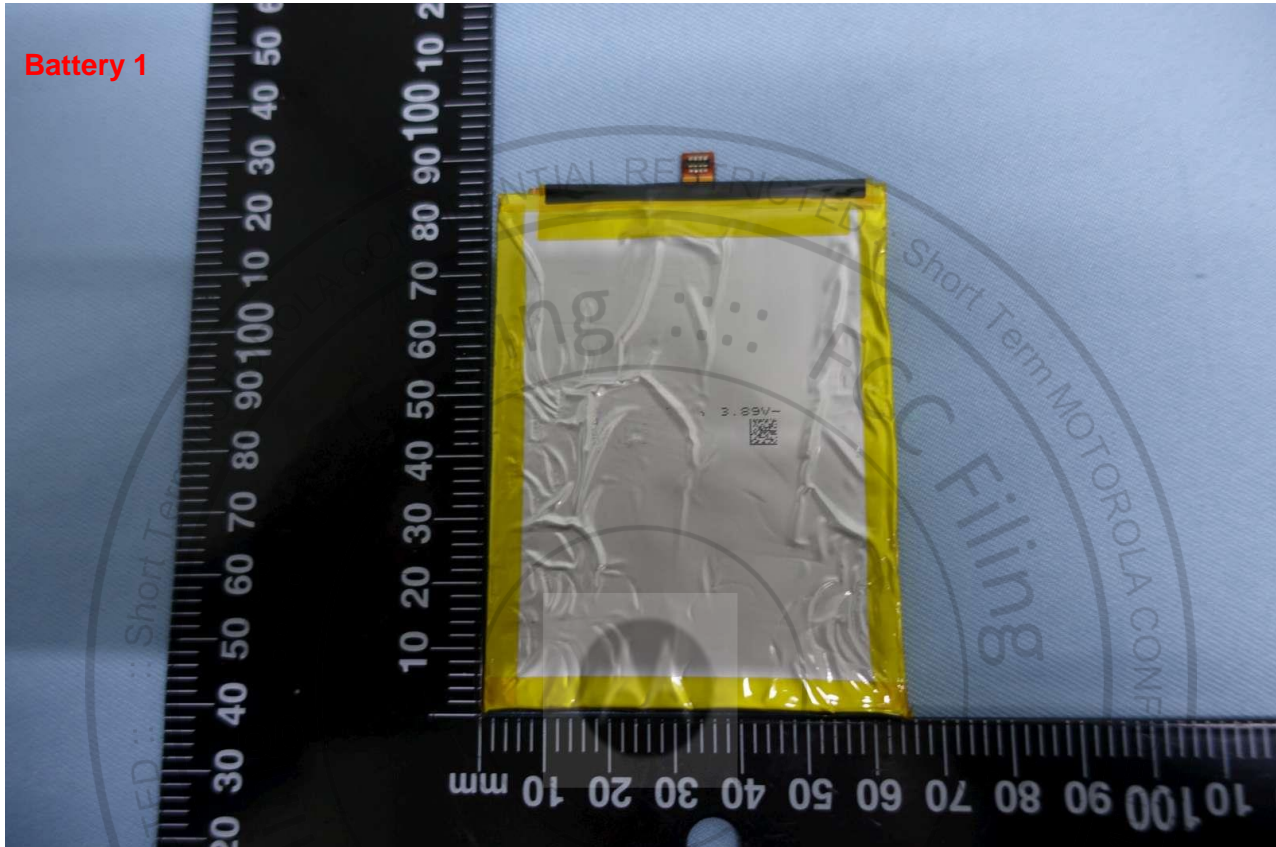

Brand Name: Motorola; Model Name: XT2203-1

Battery 1