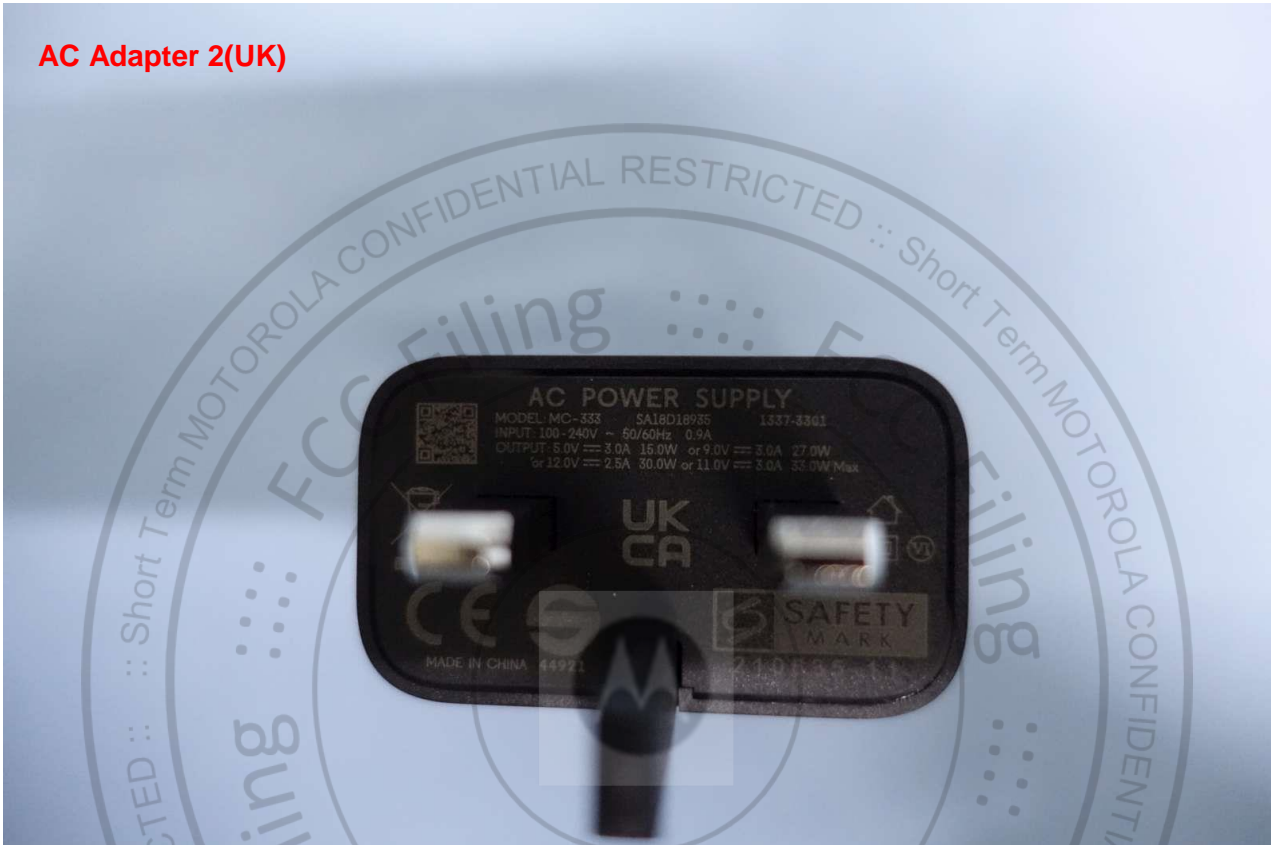

Brand Name: Motorola; Model Name: XT2203-1

AC Adapter 2(UK)