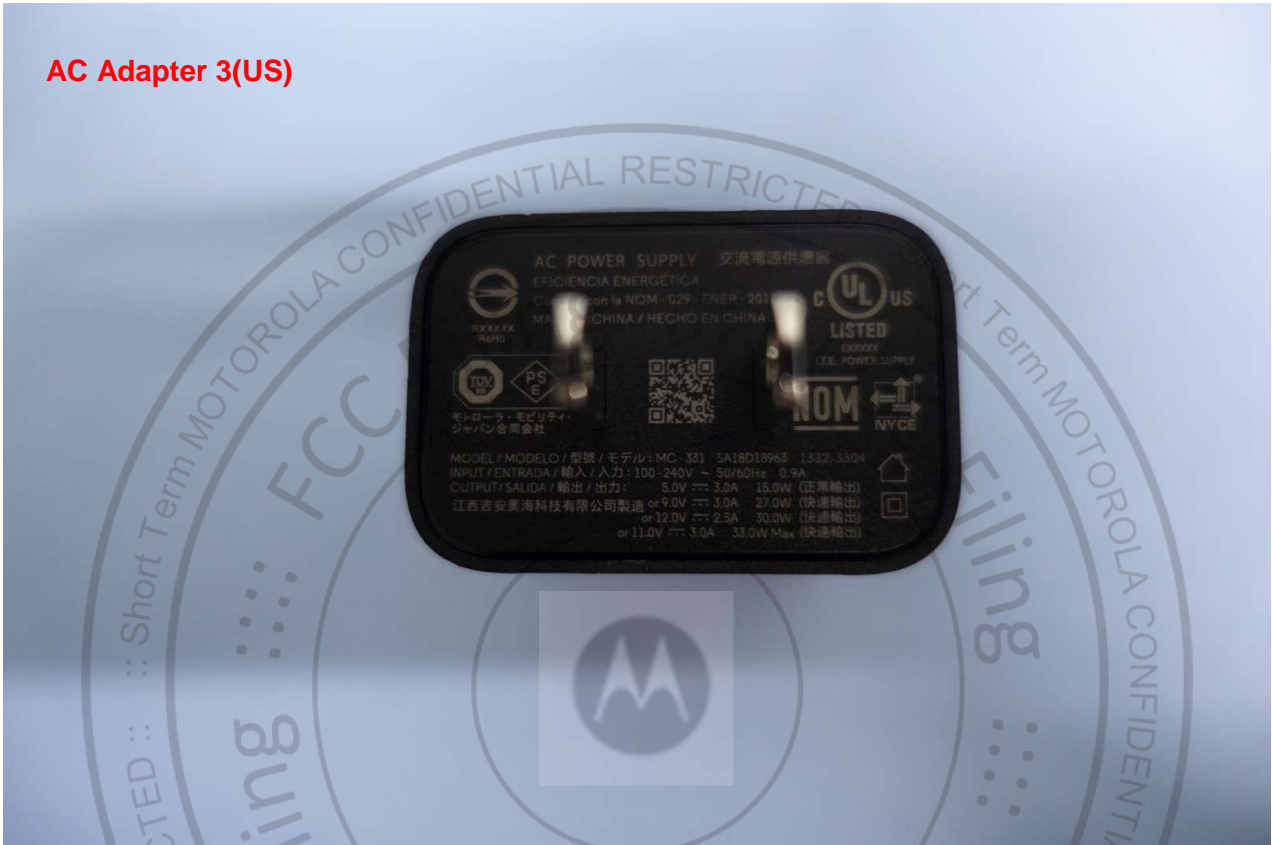

Brand Name: Motorola; Model Name: XT2203-1

AC Adapter 3(US)