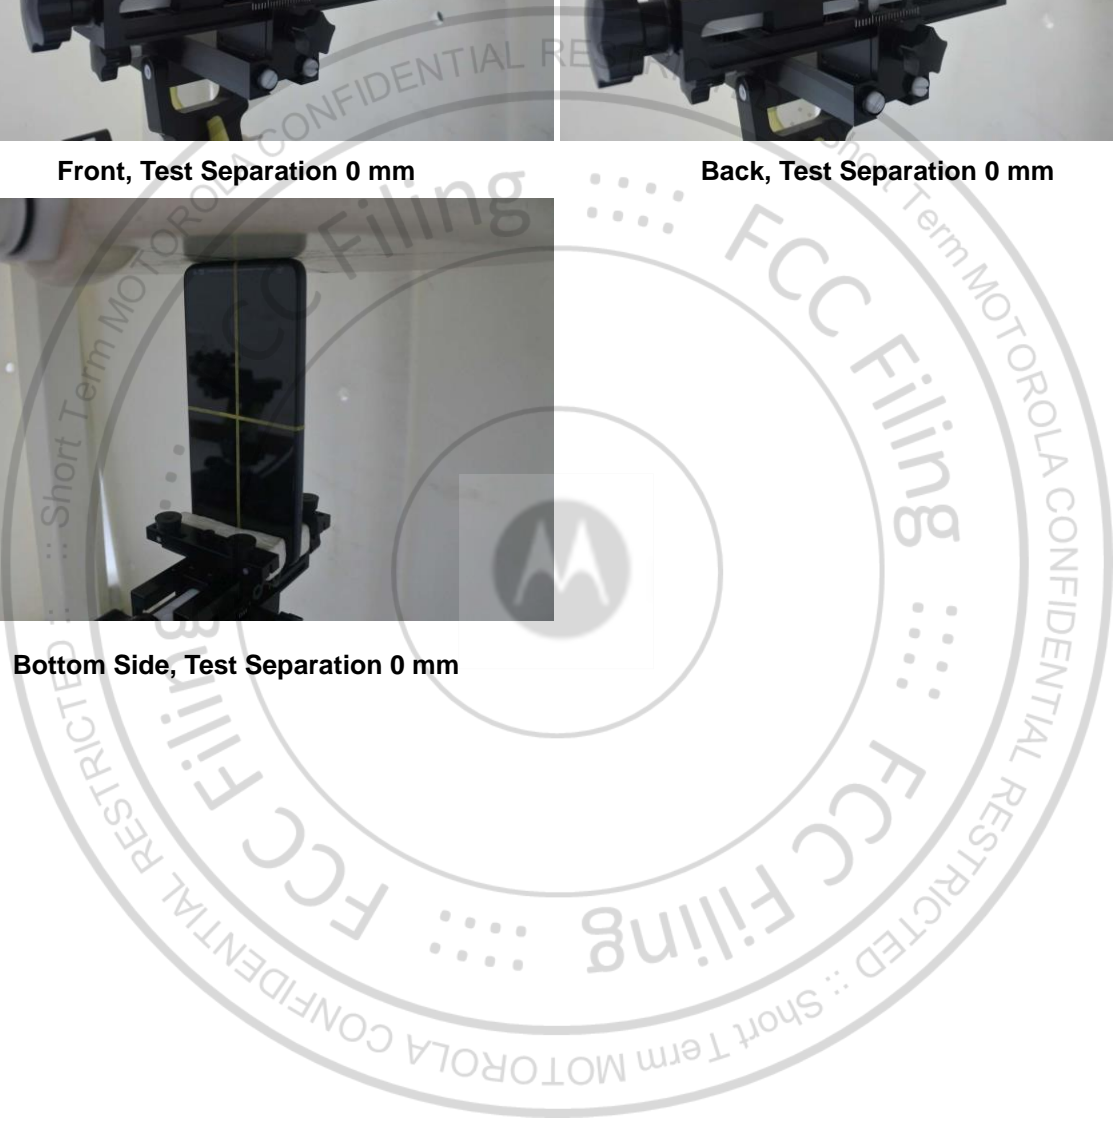

**Appendix D. SAR Test Setup Photos**

**Head Exposure Condition**

**Right Cheek, Test Separation 0 mm**

**Right Tilted, Test Separation 0 mm**

**Left Cheek, Test Separation 0 mm**

**Left Tilted, Test Separation 0 mm**

Hotspot Exposure Condition

Front, Test Separation 5 mm

Back, Test Separation 5 mm

Left Side, Test Separation 5 mm

Right Side, Test Separation 5 mm

Top Side, Test Separation 5 mm

Bottom Side, Test Separation 5 mm

Body-worn Exposure Condition

Front, Test Separation 5 mm

Back, Test Separation 5 mm

Back with headset, Test Separation 5 mm

Product Specific 10g SAR

Front, Test Separation 0 mm

Back, Test Separation 0 mm

Bottom Side, Test Separation 0 mm