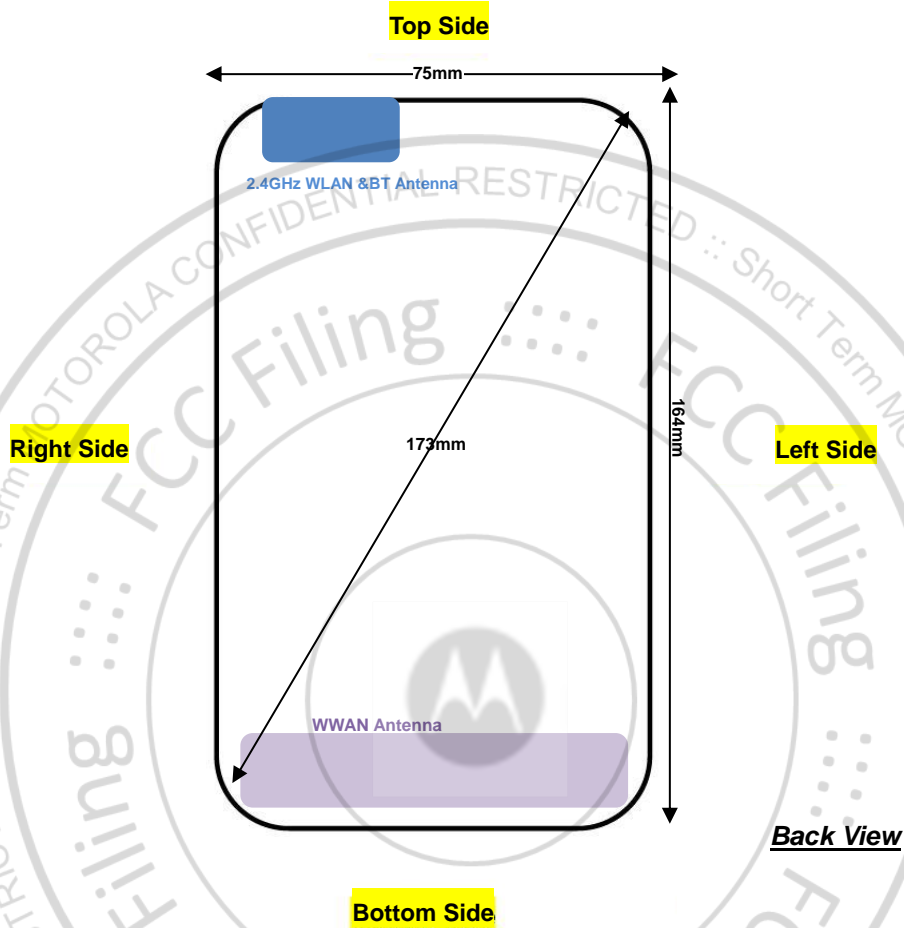

Hotspot Exposure Condition

Front, Test Separation 5 mm

Back, Test Separation 5 mm

Left Side, Test Separation 5 mm

Right Side, Test Separation 5 mm

Top Side, Test Separation 5 mm

Bottom Side, Test Separation 5 mm

Body-worn Exposure Condition

Front, Test Separation 5 mm

Back, Test Separation 5 mm

Back with headset, Test Separation 5 mm

Product Specific 10g SAR

Front, Test Separation 0 mm

Back, Test Separation 0 mm

Bottom Side, Test Separation 0 mm

### Antenna Location

Antenna	Support Band
WWAN Antenna	GSM: 850/1900<TX/RX> WCDMA: B2 /B5<TX/RX> LTE: B5/B7/B38 /B41 <TX/RX>
2.4GHz WLAN &BT Antenna	WLAN 2.4GHz Bluetooth