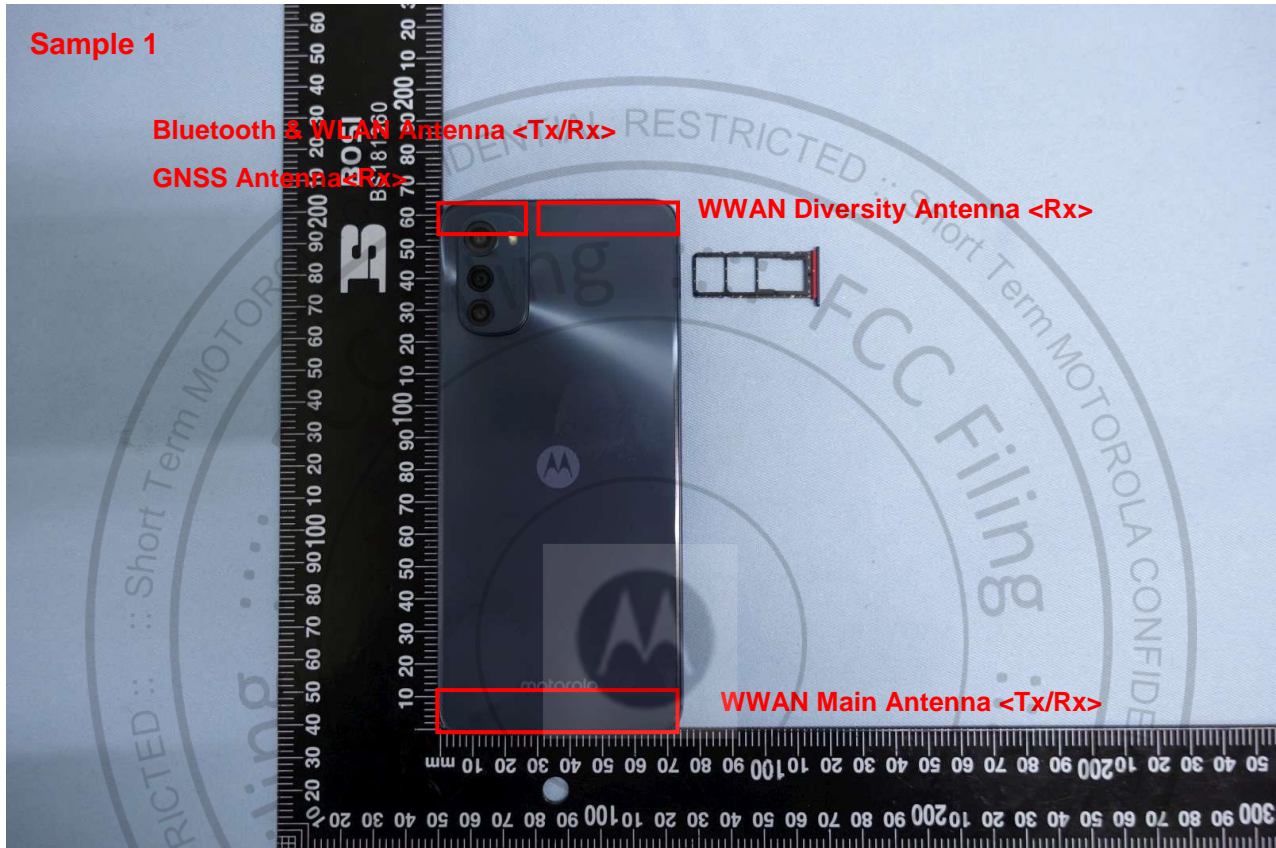

### 3. Internal Photograph of EUT

Brand Name: Motorola / Model Name: XT2227-2

Brand Name: Motorola / Model Name: XT2227-2

Brand Name: Motorola / Model Name: XT2227-2

Brand Name: Motorola / Model Name: XT2227-2