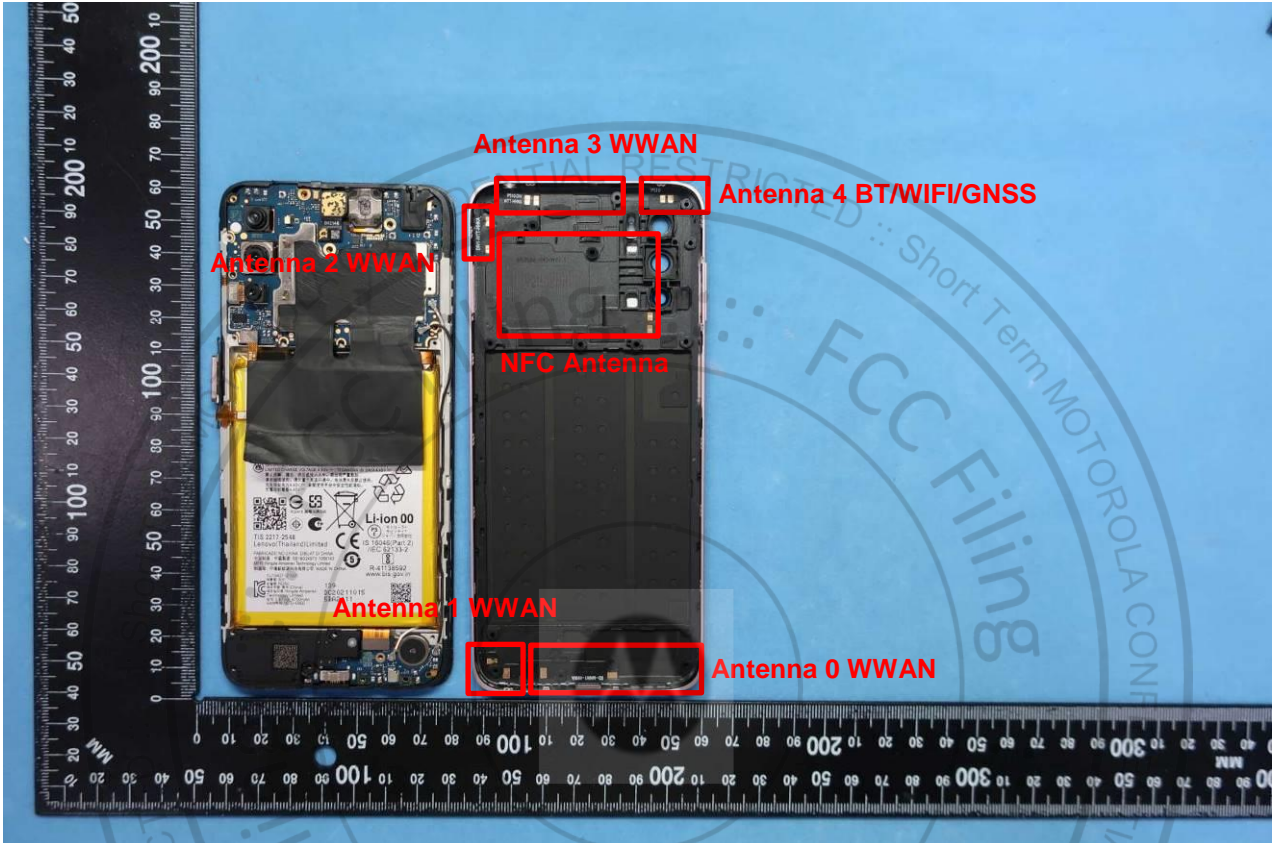

3. Internal Photograph of EUT

Brand Name: Motorola / Model Name: XT2233-1

Brand Name: Motorola / Model Name: XT2233-1

Brand Name: Motorola / Model Name: XT2233-1

Brand Name: Motorola / Model Name: XT2233-1

Brand Name: Motorola / Model Name: XT2233-1

Brand Name: Motorola / Model Name: XT2233-1

Brand Name: Motorola / Model Name: XT2233-1

Brand Name: Motorola / Model Name: XT2233-1

Brand Name: Motorola / Model Name: XT2233-1