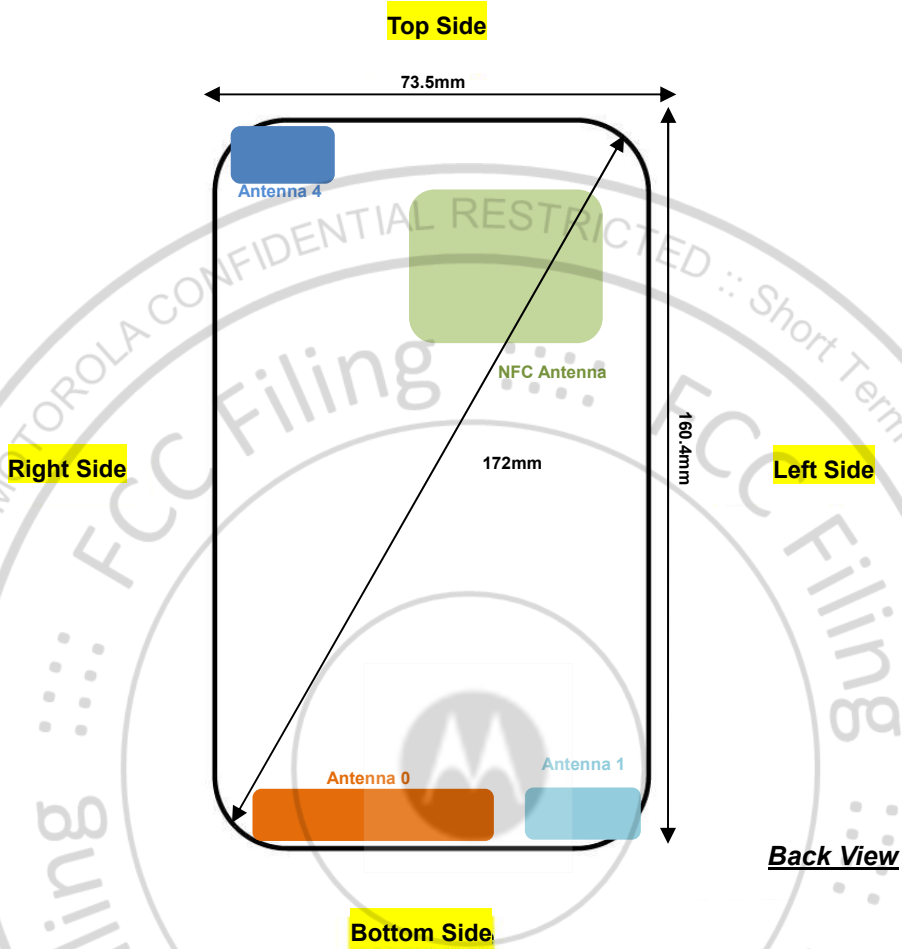

Front, Test Separation 5 mm

Back, Test Separation 5 mm

Left Side, Test Separation 5 mm

Right Side, Test Separation 5 mm

Top Side, Test Separation 5 mm

Bottom Side, Test Separation 5 mm

Body-worn Exposure Condition

Front, Test Separation 0 mm

Back, Test Separation 0 mm

Left Side, Test Separation 0 mm

Right Side, Test Separation 0 mm

Top Side, Test Separation 0 mm

Bottom Side, Test Separation 0 mm

Sensor off

Front, Test Separation 7 mm

Front, Test Separation 6 mm

Back, Test Separation 9 mm

Back, Test Separation 14 mm

Back, Test Separation 15 mm

Left Side, Test Separation 3 mm

Top Side, Test Separation 14 mm

Bottom Side, Test Separation 9 mm

Bottom Side, Test Separation 13mm

Antenna Location

Antenna	Support Band
Antenna 0	GSM: 850/1900 <TX/RX> WCDMA: B2/B4/B5 <TX/RX> LTE: B2/B4/B5/B12/B13/B26/B66 <TX/RX>
Antenna 1	LTE: B7/B38/B41 <TX/RX>
Antenna 4	Bluetooth <TX/RX> WIFI 2.4G <TX/RX> WIFI 5G<TX/RX>
NFC Antenna	NFC<TX/RX>