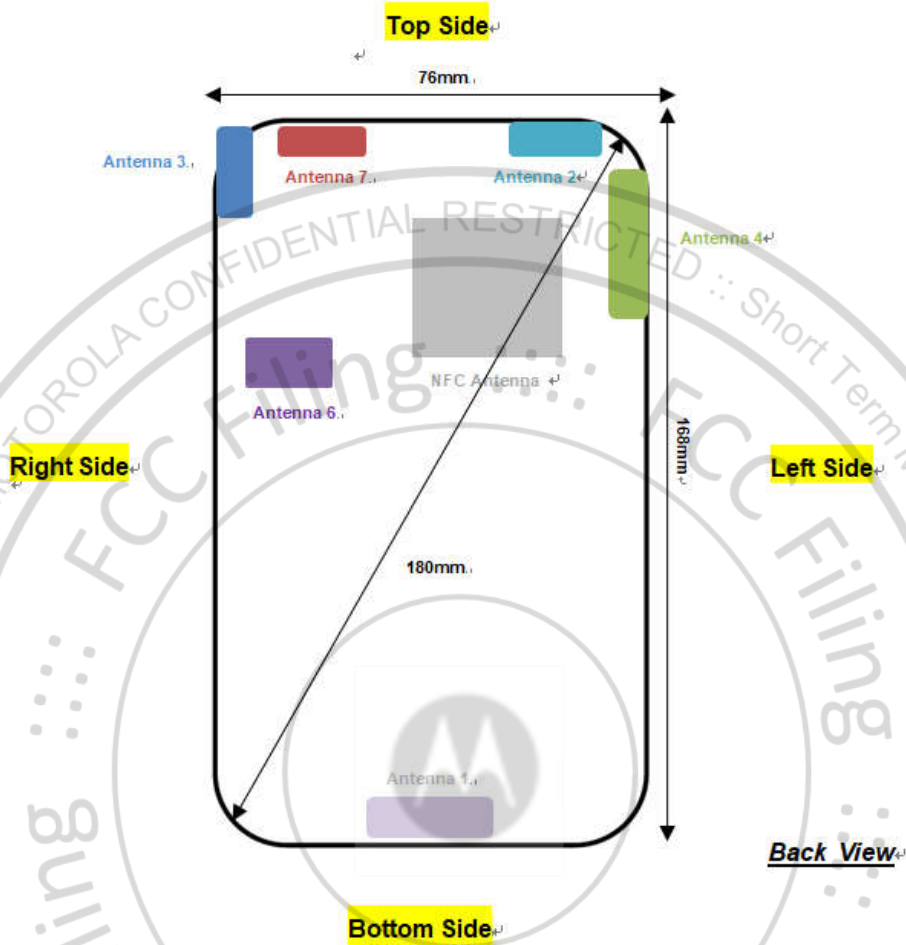

Front, Test Separation 5 mm

Back, Test Separation 5 mm

Left Side, Test Separation 5 mm

Right Side, Test Separation 5 mm

Top Side, Test Separation 5 mm

Bottom Side, Test Separation 5 mm

Body-worn Exposure Condition

Front, Test Separation 0 mm

Back, Test Separation 0 mm

Left Side, Test Separation 0 mm

Right Side, Test Separation 0 mm

Top Side, Test Separation 0 mm

Bottom Side, Test Separation 0 mm

Sensor off

Front, Test Separation 6 mm

Back, Test Separation 8 mm

Front, Test Separation 2 mm

Back, Test Separation 11 mm

Back, Test Separation 6 mm

Left Side, Test Separation 9 mm

Top Side, Test Separation 9 mm

Bottom Side, Test Separation 10 mm

Antenna Location

Antenna	Support Band
Antenna 1	GSM: 850/1900<TX/RX> WCDMA: B2/B4/B5<TX/RX> LTE: B2/B4/B5/B7/B12/ B13/B17/B26/B66/B38/B41 <TX/RX> NR NSA: n5/n7/n66/n38 <TX/RX> NR SA: n7/n38 <TX/RX>
Antenna 2	WCDMA: B5 <TX/RX> LTE: B4/B5/B7/B12/B17/B26/B66 <TX/RX> NR NSA: n5/n7/n66/n38 <TX/RX> NR SA: n7/n38 <TX/RX>
Antenna 3	Bluetooth Chain 0<TX/RX> WIFI 2.4G Chain 0<TX/RX>
Antenna 4	LTE: B42 <TX/RX> NR NSA: n77/n78<TX/RX> NR SA: n77/n78<TX/RX>
Antenna 6	Bluetooth Chain 1<TX/RX> WIFI 2.4G Chain 1<TX/RX> WIFI 5G/6E Chain 1<TX/RX>
Antenna 7	WIFI 5G/6E Chain 0<TX/RX>
NFC Antenna	NFC<TX/RX>