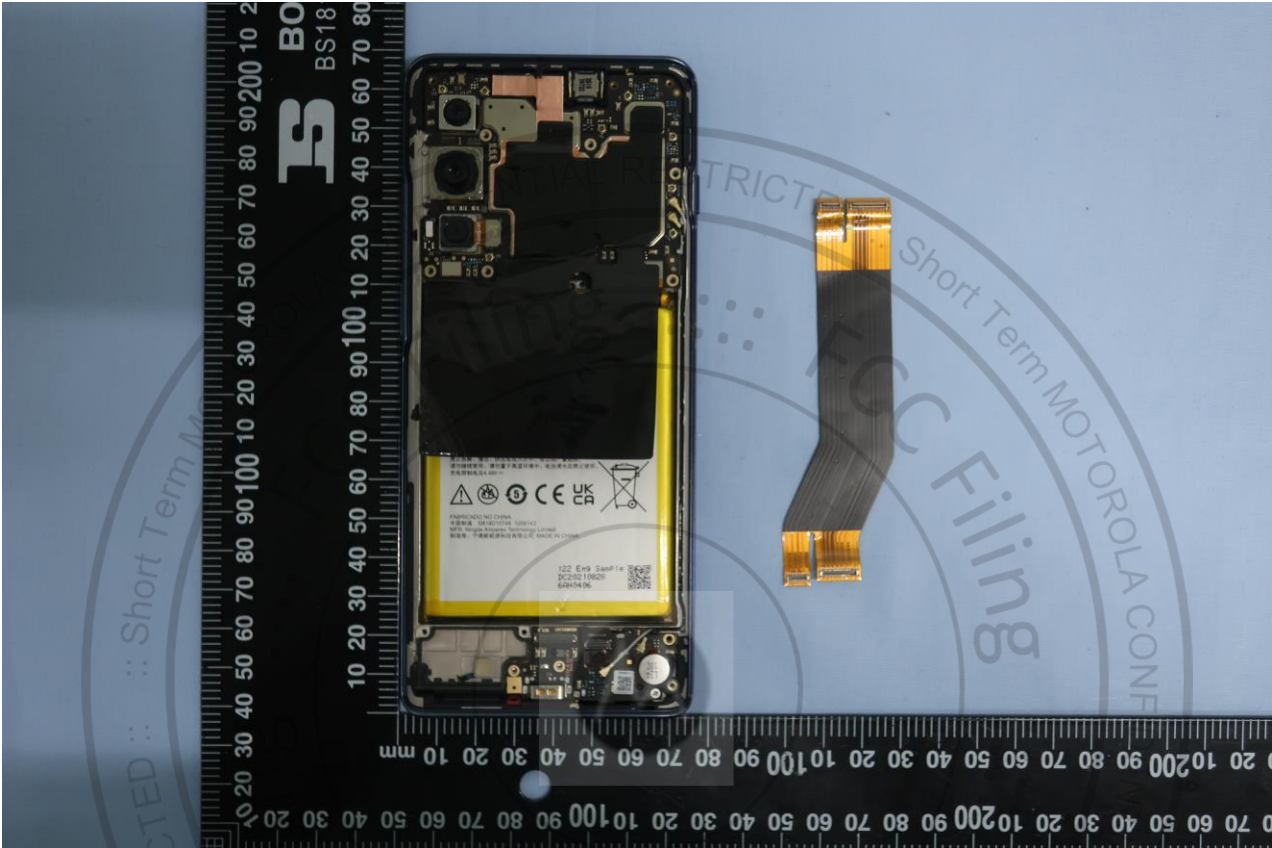

3. Internal Photograph of EUT

Brand Name: Motorola / Model Name: XT2175-1

Sample 2 (Single SIM card)

Brand Name: Motorola / Model Name: XT2175-1

Brand Name: Motorola / Model Name: XT2175-1

Brand Name: Motorola / Model Name: XT2175-1

Brand Name: Motorola / Model Name: XT2175-1

Brand Name: Motorola / Model Name: XT2175-1

Brand Name: Motorola / Model Name: XT2175-1

Brand Name: Motorola / Model Name: XT2175-1

Brand Name: Motorola / Model Name: XT2175-1