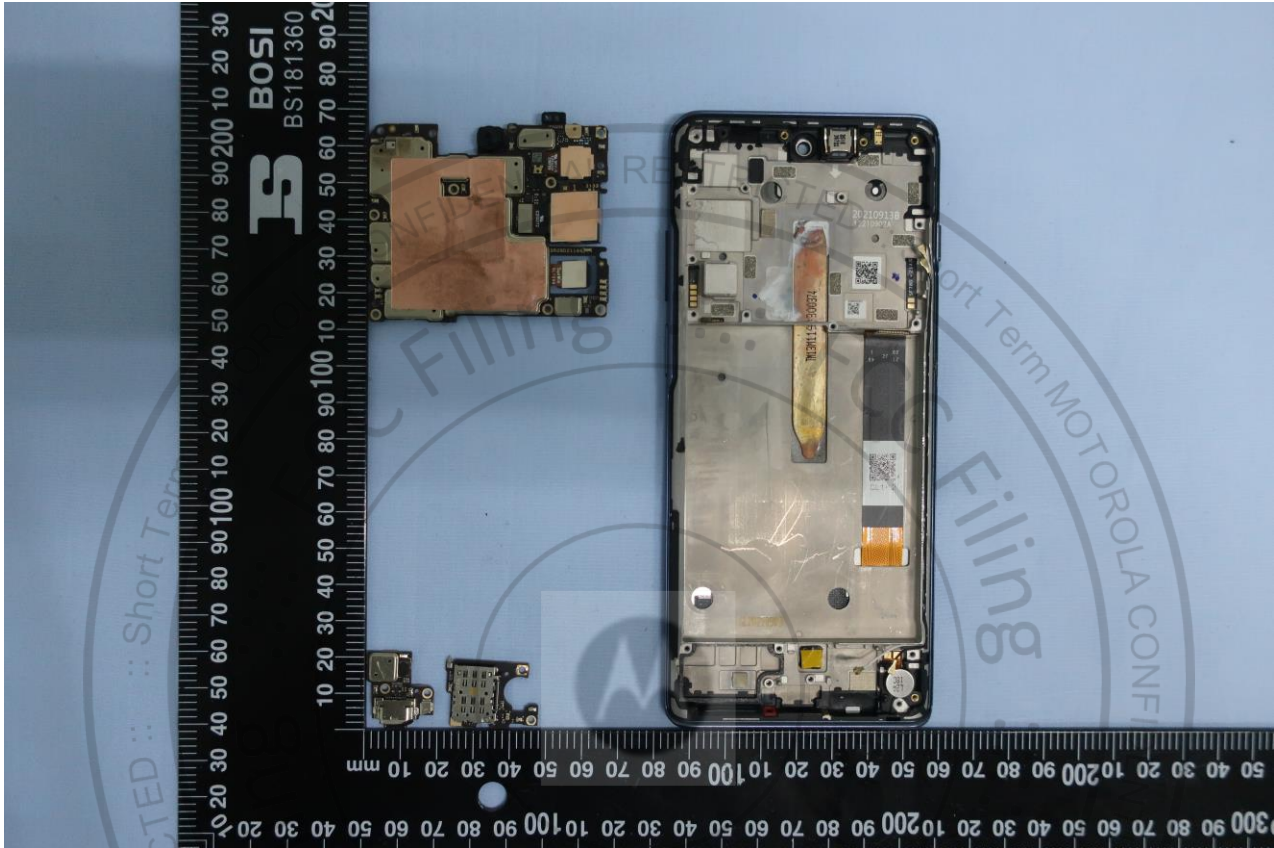

3. Internal Photograph of EUT

Brand Name: Motorola / Model Name: XT2175-1

Sample 2 (Single SIM card)

Brand Name: Motorola / Model Name: XT2175-1

Brand Name: Motorola / Model Name: XT2175-1

Brand Name: Motorola / Model Name: XT2175-1

Brand Name: Motorola / Model Name: XT2175-1

Brand Name: Motorola / Model Name: XT2175-1

Brand Name: Motorola / Model Name: XT2175-1

Brand Name: Motorola / Model Name: XT2175-1

Brand Name: Motorola / Model Name: XT2175-1