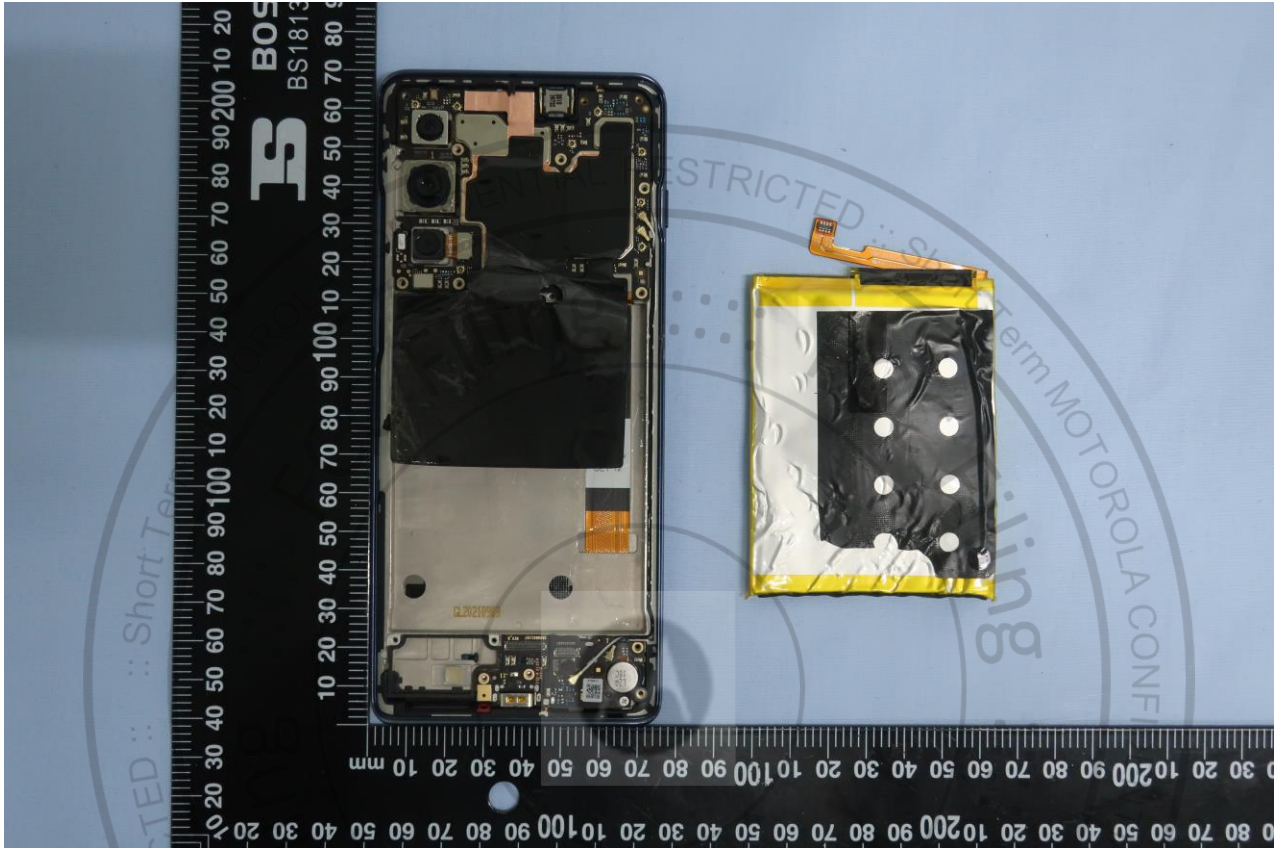

3. Internal Photograph of EUT

Brand Name: Motorola / Model Name: XT2175-1

Sample 2 (Single SIM card)

Brand Name: Motorola / Model Name: XT2175-1

Brand Name: Motorola / Model Name: XT2175-1

Brand Name: Motorola / Model Name: XT2175-1

Brand Name: Motorola / Model Name: XT2175-1

Brand Name: Motorola / Model Name: XT2175-1

Brand Name: Motorola / Model Name: XT2175-1

Brand Name: Motorola / Model Name: XT2175-1

Brand Name: Motorola / Model Name: XT2175-1