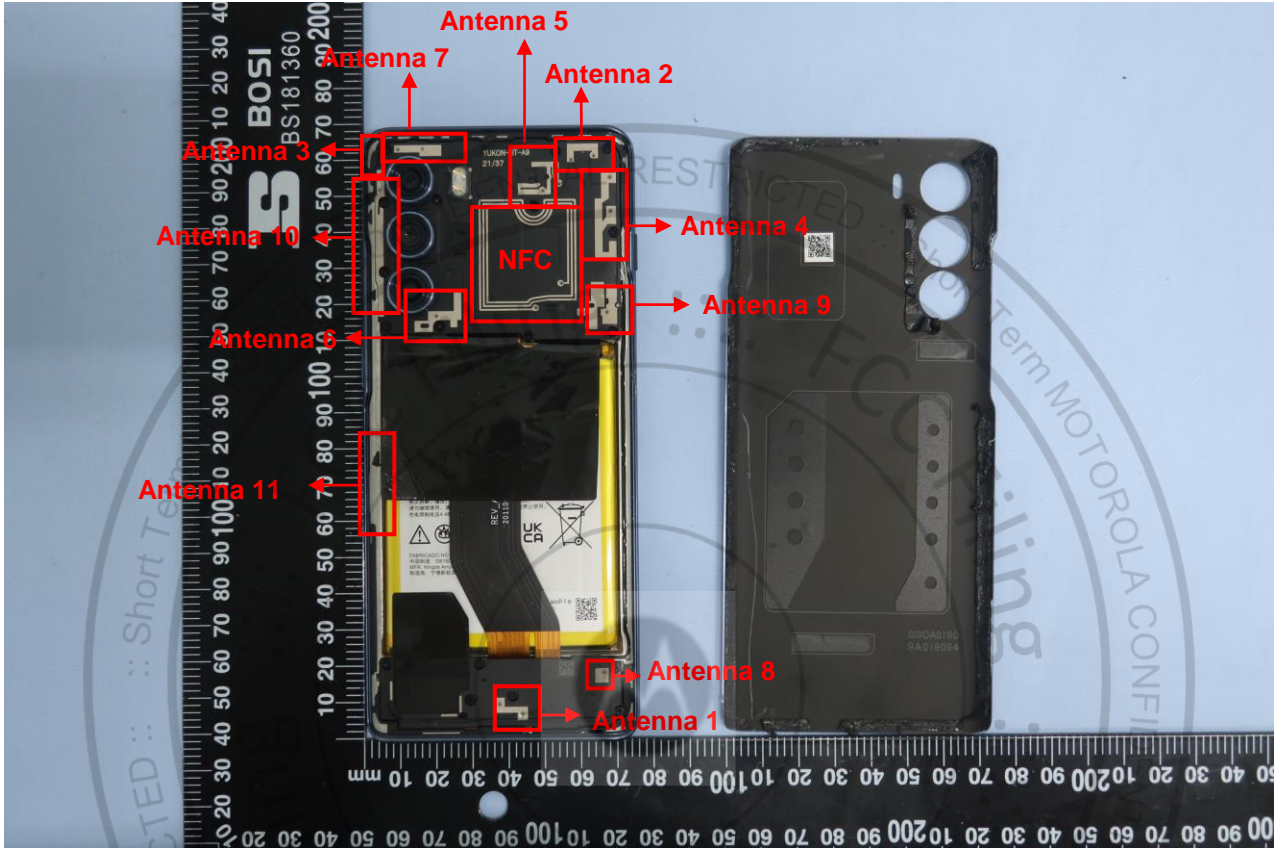

3. Internal Photograph of EUT

Brand Name: Motorola / Model Name: XT2175-1

Sample 2 (Single SIM card)

Brand Name: Motorola / Model Name: XT2175-1

Brand Name: Motorola / Model Name: XT2175-1

Brand Name: Motorola / Model Name: XT2175-1

Brand Name: Motorola / Model Name: XT2175-1

Brand Name: Motorola / Model Name: XT2175-1

Brand Name: Motorola / Model Name: XT2175-1

Brand Name: Motorola / Model Name: XT2175-1

Brand Name: Motorola / Model Name: XT2175-1