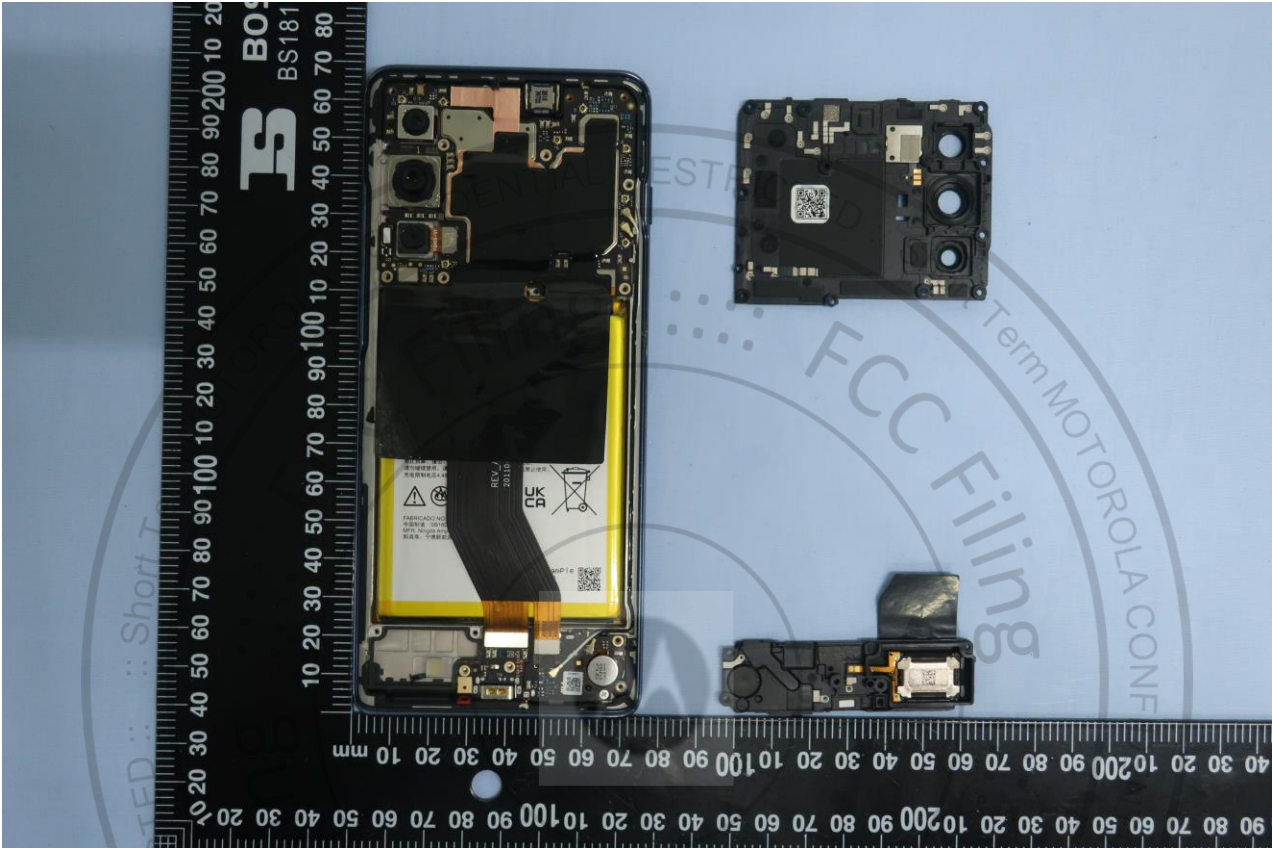

3. Internal Photograph of EUT

Brand Name: Motorola / Model Name: XT2175-1

Sample 2 (Single SIM card)

Brand Name: Motorola / Model Name: XT2175-1

Brand Name: Motorola / Model Name: XT2175-1

Brand Name: Motorola / Model Name: XT2175-1

Brand Name: Motorola / Model Name: XT2175-1

Brand Name: Motorola / Model Name: XT2175-1

Brand Name: Motorola / Model Name: XT2175-1

Brand Name: Motorola / Model Name: XT2175-1

Brand Name: Motorola / Model Name: XT2175-1