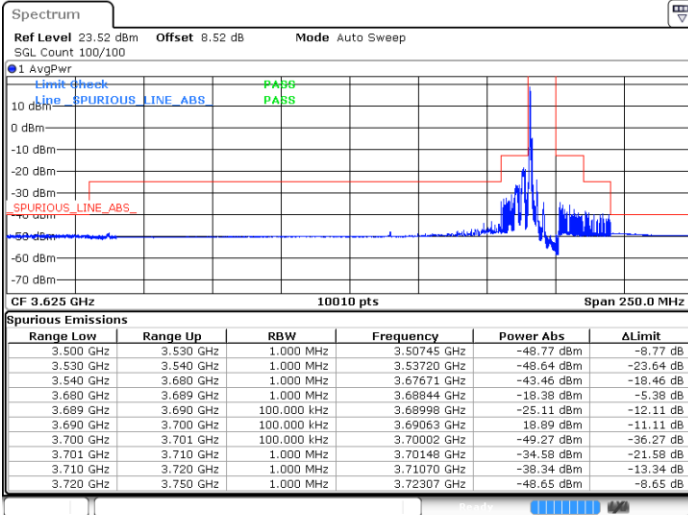

Date: 26 NOV 2021 16:59:39

Date: 26 NOV 2021 17:04:31

Lowest Channel / Full RB

N/A

Date: 26 NOV 2021 17:15:45

LTE Band 48 / 10MHz

16QAM

MiddleChannel / 1RB0

Middle Channel / 1RBmax

Date: 26 NOV 2021 17:26:40

Date: 26 NOV 2021 17:32:26

Middle Channel / Full RB

N/A

Date: 26 NOV 2021 17:21:48

LTE Band 48 / 10MHz

16QAM

Highest Channel / 1RB0

Highest Channel / 1RBmax

Date: 26 NOV 2021 17:53:14

Date: 26 NOV 2021 18:33:20

Highest Channel / Full RB

N/A

Date: 26 NOV 2021 17:41:00

LTE Band 48 / 15MHz