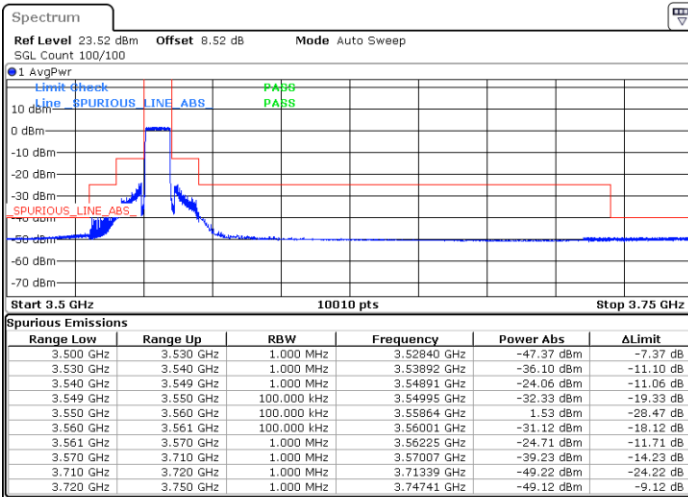

Middle Channel / Full RB

N/A

Date: 26 NOV 2021 18:56:28

LTE Band 48 / 5MHz

16QAM

Highest Channel / 1RB0

Highest Channel / 1RBmax

Date: 26 NOV 2021 16:54:03

Date: 26 NOV 2021 16:48:19

Highest Channel / Full RB

N/A

Date: 26 NOV 2021 16:41:19

LTE Band 48 / 10MHz

16QAM

Lowest Channel / 1RB0

Lowest Channel / 1RBmax

Date: 26 NOV 2021 16:59:39

Date: 26 NOV 2021 17:04:31

Lowest Channel / Full RB

N/A

Date: 26 NOV 2021 17:15:45

LTE Band 48 / 10MHz

16QAM

MiddleChannel / 1RB0