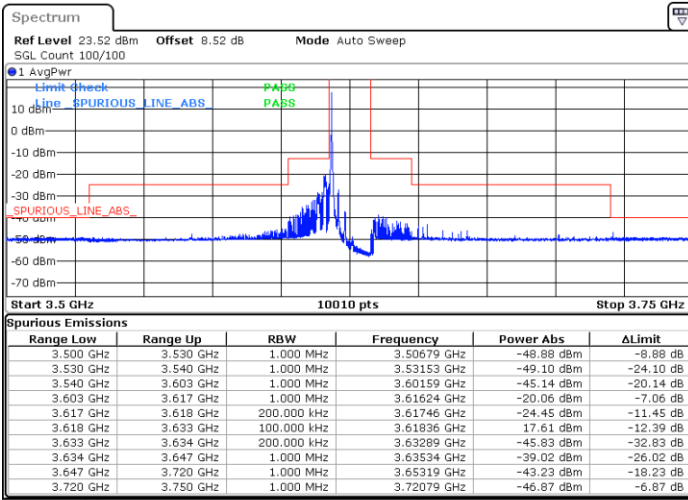

Highest Channel / Full RB

N/A

Date: 26 NOV 2021 17:43:52

LTE Band 48 / 15MHz

64QAM

Lowest Channel / 1RB0

Lowest Channel / 1RBmax

Date: 26 NOV 2021 18:49:42

Date: 26 NOV 2021 18:43:51

Lowest Channel / Full RB

N/A

Date: 26 NOV 2021 18:54:52

LTE Band 48 / 15MHz

64QAM

Middle Channel / 1RB0

Middle Channel / 1RBmax

Date: 26 NOV 2021 19:03:20

Date: 26 NOV 2021 19:09:16

Middle Channel / Full RB

N/A

Date: 26 NOV 2021 19:13:53

LTE Band 48 / 15MHz

64QAM

Highest Channel / 1RB0

Highest Channel / 1RBmax

Date: 26 NOV 2021 19:28:08

Date: 26 NOV 2021 19:23:32

Highest Channel / Full RB

N/A

Date: 26 NOV 2021 19:18:28

LTE Band 48 / 20MHz

64QAM