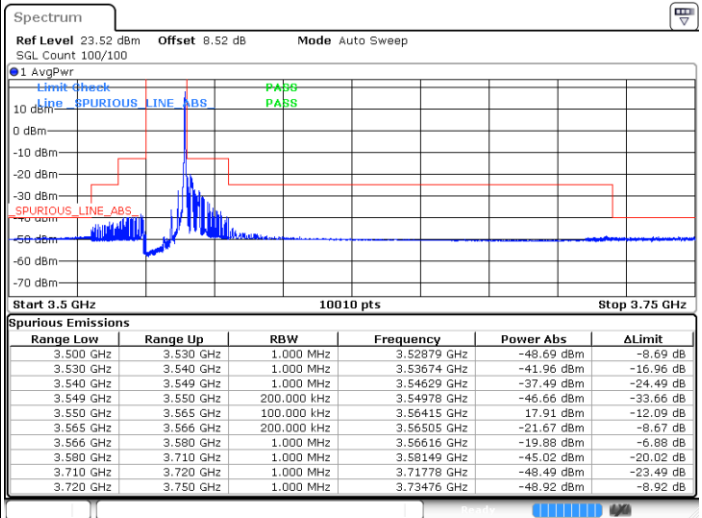

N/A

Date: 26 NOV 2021 17:23:01

LTE Band 48 / 10MHz

64QAM

Highest Channel / 1RB0

Highest Channel / 1RBmax

Date: 26 NOV 2021 17:56:09

Date: 26 NOV 2021 18:36:01

Highest Channel / Full RB

N/A

Date: 26 NOV 2021 17:43:52

LTE Band 48 / 15MHz

64QAM

Lowest Channel / 1RB0

Lowest Channel / 1RBmax

Date: 26 NOV 2021 18:49:42

Date: 26 NOV 2021 18:43:51

Lowest Channel / Full RB

N/A

Date: 26 NOV 2021 18:54:52

LTE Band 48 / 15MHz

64QAM

Middle Channel / 1RB0

Middle Channel / 1RBmax

Date: 26 NOV 2021 19:03:20

Date: 26 NOV 2021 19:09:16

Middle Channel / Full RB

N/A

Date: 26 NOV 2021 19:13:53

LTE Band 48 / 15MHz

64QAM

Highest Channel / 1RB0