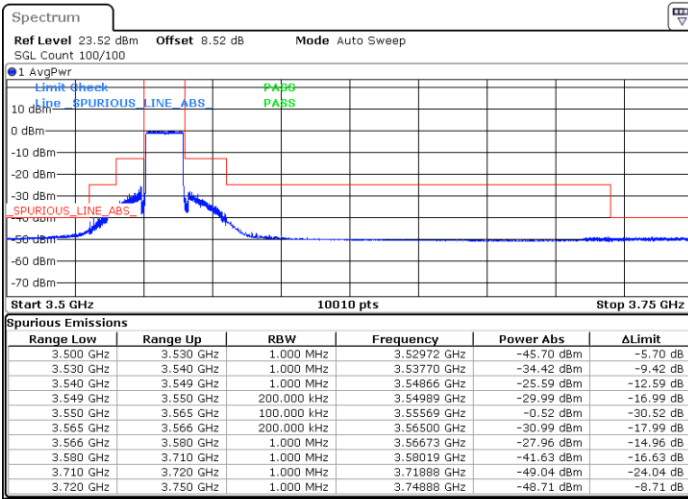

Highest Channel / 1RB0

Highest Channel / 1RBmax

Date: 26 NOV 2021 17:53:14

Date: 26 NOV 2021 18:33:20

Highest Channel / Full RB

N/A

Date: 26 NOV 2021 17:41:00

LTE Band 48 / 15MHz

16QAM

Lowest Channel / 1RB0

Lowest Channel / 1RBmax

Date: 26 NOV 2021 18:48:23

Date: 26 NOV 2021 18:42:36

Lowest Channel / Full RB

N/A

Date: 26 NOV 2021 18:53:38

LTE Band 48 / 15MHz

16QAM

Middle Channel / 1RB0

Middle Channel / 1RBmax

Date: 26 NOV 2021 19:02:18

Date: 26 NOV 2021 19:06:14

Middle Channel / Full RB

N/A

Date: 26 NOV 2021 19:12:29

LTE Band 48 / 15MHz

16QAM

Highest Channel / 1RB0

Highest Channel / 1RBmax

Date: 26 NOV 2021 19:27:04

Date: 26 NOV 2021 19:22:28

Highest Channel / Full RB