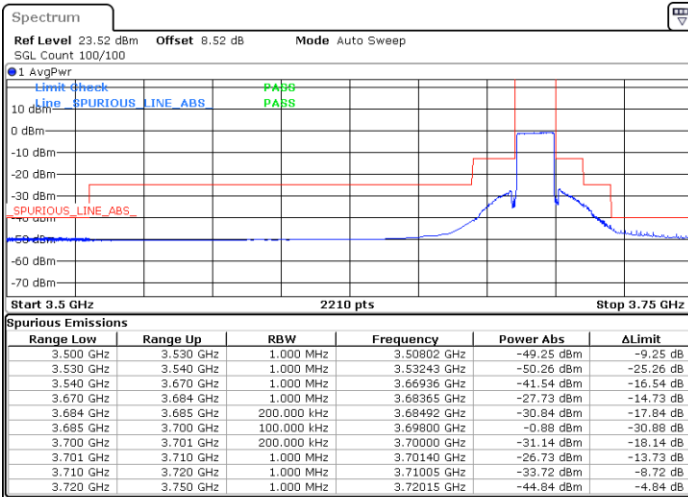

LTE Band 48 / 15MHz

16QAM

Middle Channel / 1RB0

Middle Channel / 1RBmax

Date: 26 NOV 2021 19:02:18

Date: 26 NOV 2021 19:06:14

Middle Channel / Full RB

N/A

Date: 26 NOV 2021 19:12:29

LTE Band 48 / 15MHz

16QAM

Highest Channel / 1RB0

Highest Channel / 1RBmax

Date: 26 NOV 2021 19:27:04

Date: 26 NOV 2021 19:22:28

Highest Channel / Full RB

N/A

Date: 26 NOV 2021 19:17:25

LTE Band 48 / 20MHz

16QAM

Lowest Channel / 1RB0

Lowest Channel / 1RBmax

Date: 26 NOV 2021 19:39:21

Date: 26 NOV 2021 19:46:37

Lowest Channel / Full RB

N/A

Date: 26 NOV 2021 20:04:24

LTE Band 48 / 20MHz

16QAM

Middle Channel / 1RB0

Middle Channel / 1RBmax

Date: 26 NOV 2021 20:21:47