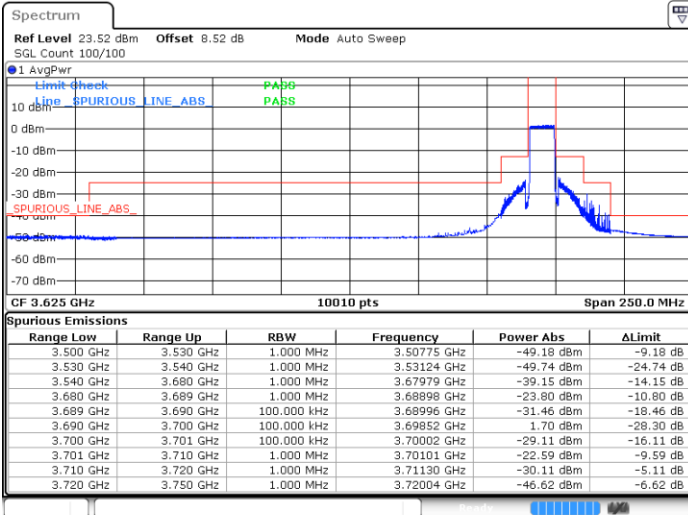

Middle Channel / 1RBmax

Date: 26 NOV 2021 17:26:40

Date: 26 NOV 2021 17:32:26

Middle Channel / Full RB

N/A

Date: 26 NOV 2021 17:21:48

LTE Band 48 / 10MHz

16QAM

Highest Channel / 1RB0

Highest Channel / 1RBmax

Date: 26 NOV 2021 17:53:14

Date: 26 NOV 2021 18:33:20

Highest Channel / Full RB

N/A

Date: 26 NOV 2021 17:41:00

LTE Band 48 / 15MHz

16QAM

Lowest Channel / 1RB0

Lowest Channel / 1RBmax

Date: 26 NOV 2021 18:48:23

Date: 26 NOV 2021 18:42:36

Lowest Channel / Full RB

N/A

Date: 26 NOV 2021 18:53:38