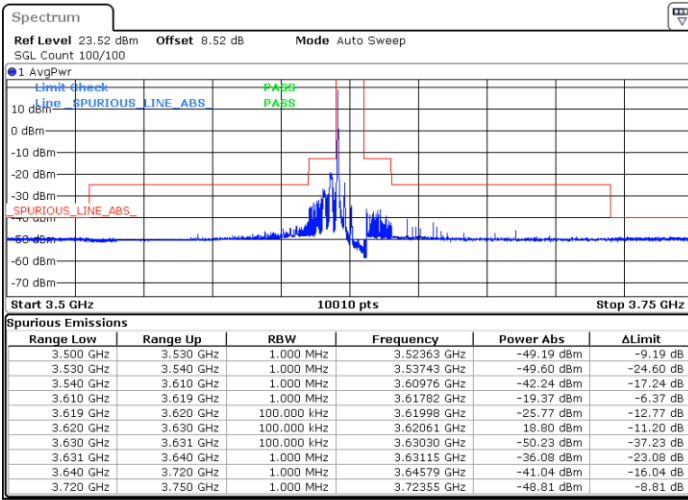

Date: 26 NOV 2021 16:48:19

Highest Channel / Full RB

N/A

Date: 26 NOV 2021 16:41:19

LTE Band 48 / 10MHz

16QAM

Lowest Channel / 1RB0

Lowest Channel / 1RBmax

Date: 26 NOV 2021 16:59:39

Date: 26 NOV 2021 17:04:31

Lowest Channel / Full RB

N/A

Date: 26 NOV 2021 17:15:45

LTE Band 48 / 10MHz

16QAM

MiddleChannel / 1RB0

Middle Channel / 1RBmax

Date: 26 NOV 2021 17:26:40

Date: 26 NOV 2021 17:32:26

Middle Channel / Full RB

N/A

Date: 26 NOV 2021 17:21:48

LTE Band 48 / 10MHz

16QAM

Highest Channel / 1RB0

Highest Channel / 1RBmax

Date: 26 NOV 2021 17:53:14

Date: 26 NOV 2021 18:33:20

Highest Channel / Full RB

N/A

Date: 26 NOV 2021 17:41:00

LTE Band 48 / 15MHz