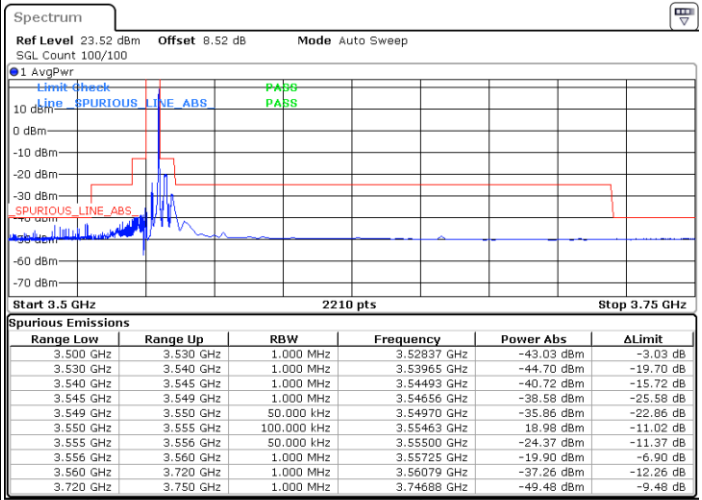

LTE Band 48 / 20MHz

QPSK

Highest Channel / 1RB0

Highest Channel / 1RBmax

Date: 26.NOV.2021 19:43:44

Date: 26.NOV.2021 20:02:08

Highest Channel / Full RB

N/A

Date: 26.NOV.2021 19:25:06

LTE Band 48 / 5MHz

16QAM

Lowest Channel / 1RB0

Lowest Channel / 1RBmax

Date: 26 NOV 2021 16:04:08

Date: 26 NOV 2021 16:11:24

Lowest Channel / Full RB

N/A

Date: 26 NOV 2021 16:18:54

LTE Band 48 / 5MHz

16QAM

Middle Channel / 1RB0

Middle Channel / 1RBmax

Date: 26 NOV 2021 16:30:56

Date: 26 NOV 2021 16:34:44

Middle Channel / Full RB

N/A

Date: 26 NOV 2021 18:56:28

LTE Band 48 / 5MHz

16QAM

Highest Channel / 1RB0

Highest Channel / 1RBmax

Date: 26 NOV 2021 16:54:03