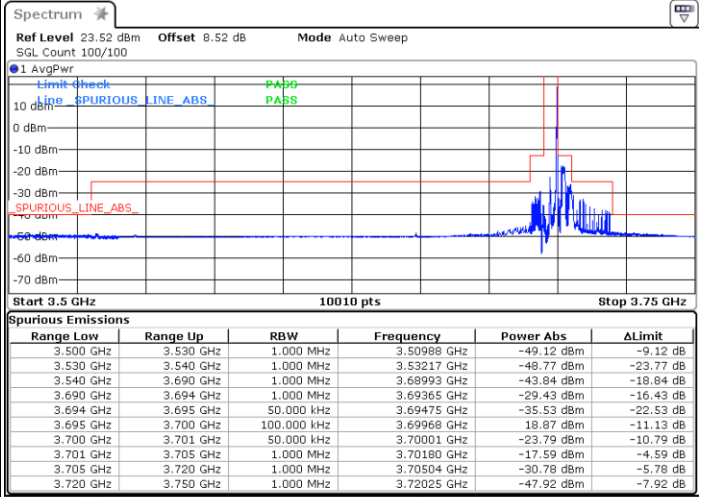

Middle Channel / Full RB

N/A

Date: 26 NOV 2021 18:56:28

LTE Band 48 / 5MHz

16QAM

Highest Channel / 1RB0

Highest Channel / 1RBmax

Date: 26 NOV 2021 16:54:03

Date: 26 NOV 2021 16:48:19

Highest Channel / Full RB

N/A

Date: 26 NOV 2021 16:41:19

LTE Band 48 / 10MHz

16QAM

Lowest Channel / 1RB0

Lowest Channel / 1RBmax