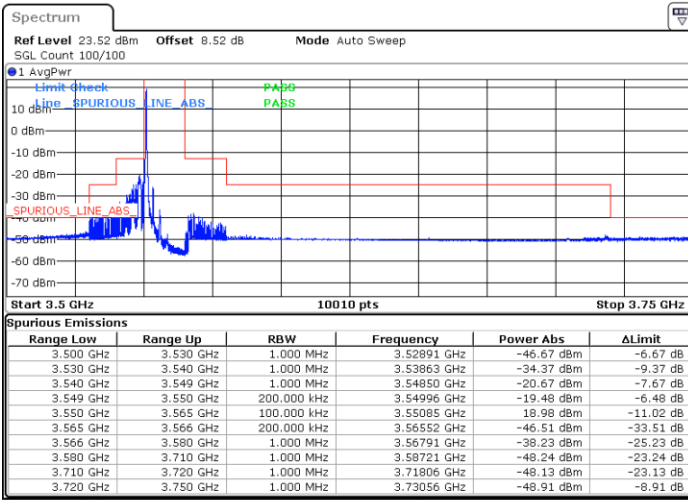

Highest Channel / 1RB0

Highest Channel / 1RBmax

Date: 26 NOV 2021 17:53:14

Date: 26 NOV 2021 18:33:20

Highest Channel / Full RB

N/A

Date: 26 NOV 2021 17:41:00

LTE Band 48 / 15MHz

16QAM

Lowest Channel / 1RB0

Lowest Channel / 1RBmax

Date: 26 NOV 2021 18:48:23

Date: 26 NOV 2021 18:42:36

Lowest Channel / Full RB

N/A

Date: 26 NOV 2021 18:53:38