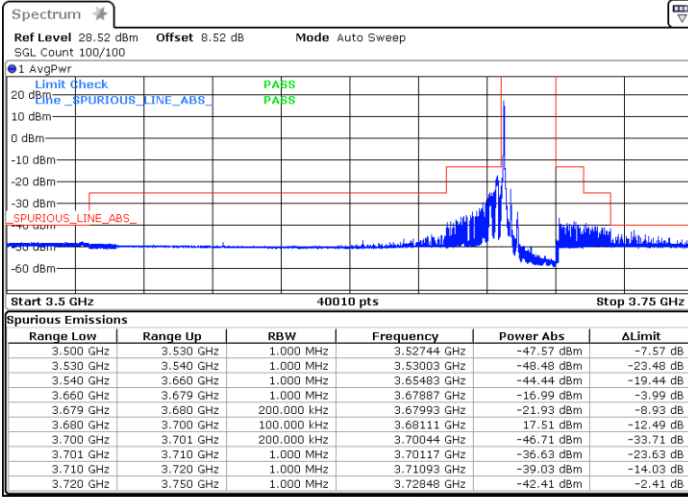

Lowest Channel / Full RB

N/A

Date: 26 NOV 2021 20:04:24

LTE Band 48 / 20MHz

16QAM

Middle Channel / 1RB0

Middle Channel / 1RBmax

Date: 26 NOV 2021 20:21:47

Date: 26 NOV 2021 20:15:53

Middle Channel / Full RB

N/A

Date: 26 NOV 2021 20:10:03

LTE Band 48 / 20MHz

16QAM

Highest Channel / 1RB0

Highest Channel / 1RBmax

Date: 26.NOV.2021 19:45:55

Date: 26.NOV.2021 19:58:54

Highest Channel / Full RB

N/A

Date: 26.NOV.2021 19:31:43

LTE Band 48 / 5MHz

64QAM

Lowest Channel / 1RB0

Lowest Channel / 1RBmax

Date: 26 NOV 2021 16:05:06

Date: 26 NOV 2021 16:12:53

Lowest Channel / Full RB

N/A

Date: 26 NOV 2021 16:20:54

LTE Band 48 / 5MHz

64QAM