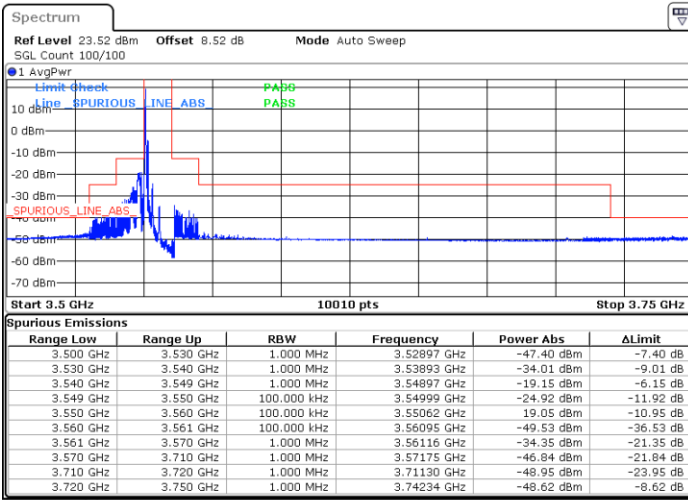

Middle Channel / Full RB

N/A

Date: 26 NOV 2021 18:56:28

LTE Band 48 / 5MHz

16QAM

Highest Channel / 1RB0

Highest Channel / 1RBmax

Date: 26 NOV 2021 16:54:03

Date: 26 NOV 2021 16:48:19

Highest Channel / Full RB

N/A

Date: 26 NOV 2021 16:41:19

LTE Band 48 / 10MHz

16QAM

Lowest Channel / 1RB0

Lowest Channel / 1RBmax

Date: 26 NOV 2021 16:59:39

Date: 26 NOV 2021 17:04:31

Lowest Channel / Full RB

N/A

Date: 26 NOV 2021 17:15:45

LTE Band 48 / 10MHz

16QAM

MiddleChannel / 1RB0