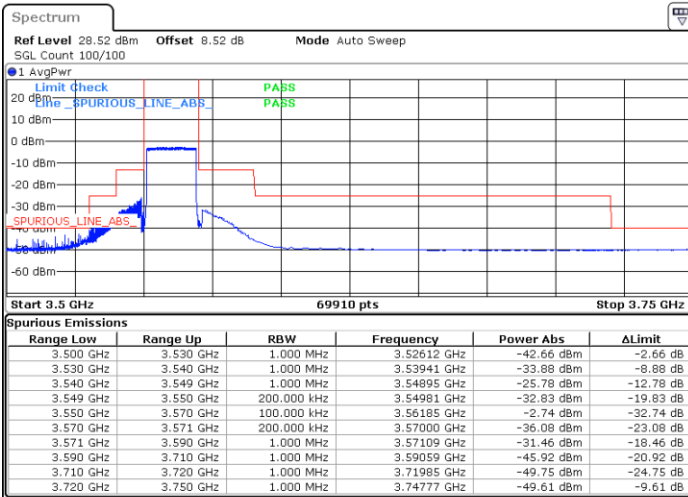

Highest Channel / 1RBmax

Date: 26 NOV 2021 19:28:08

Date: 26 NOV 2021 19:23:32

Highest Channel / Full RB

N/A

Date: 26 NOV 2021 19:18:28

LTE Band 48 / 20MHz

64QAM

Lowest Channel / 1RB0

Lowest Channel / 1RBmax

Date: 26 NOV 2021 19:42:04

Date: 26 NOV 2021 19:46:07

Lowest Channel / Full RB

N/A

Date: 26 NOV 2021 20:05:48

LTE Band 48 / 20MHz

64QAM

Middle Channel / 1RB0

Middle Channel / 1RBmax

Date: 26 NOV 2021 20:23:46

Date: 26 NOV 2021 20:17:15

Middle Channel / Full RB

N/A

Date: 26 NOV 2021 20:11:27

LTE Band 48 / 20MHz

64QAM

Highest Channel / 1RB0

Highest Channel / 1RBmax

Date: 26.NOV.2021 19:47:14

Date: 26.NOV.2021 19:55:14

Highest Channel / Full RB

N/A