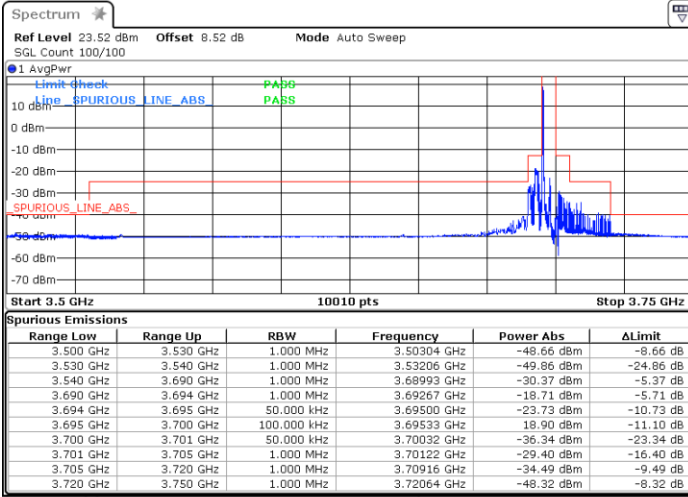

Middle Channel / Full RB

N/A

Date: 26 NOV 2021 18:56:28

LTE Band 48 / 5MHz

16QAM

Highest Channel / 1RB0

Highest Channel / 1RBmax

Date: 26 NOV 2021 16:54:03

Date: 26 NOV 2021 16:48:19

Highest Channel / Full RB

N/A

Date: 26 NOV 2021 16:41:19

LTE Band 48 / 10MHz

16QAM

Lowest Channel / 1RB0

Lowest Channel / 1RBmax