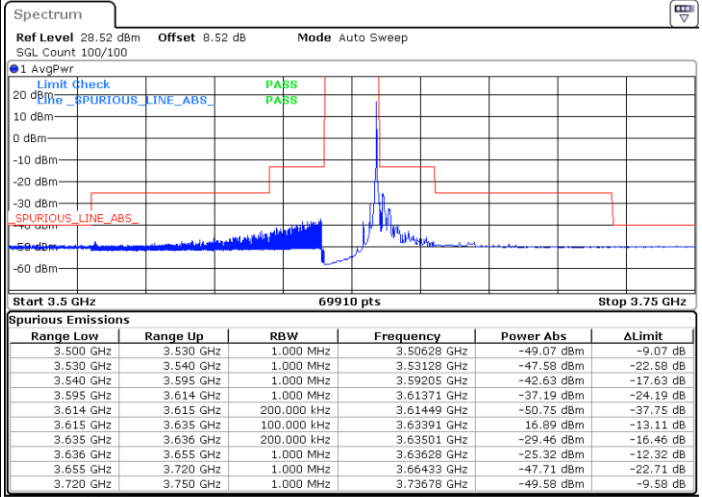

Highest Channel / 1RBmax

Date: 26 NOV 2021 19:28:08

Date: 26 NOV 2021 19:23:32

Highest Channel / Full RB

N/A

Date: 26 NOV 2021 19:18:28

LTE Band 48 / 20MHz

64QAM

Lowest Channel / 1RB0

Lowest Channel / 1RBmax

Date: 26 NOV 2021 19:42:04

Date: 26 NOV 2021 19:46:07

Lowest Channel / Full RB

N/A

Date: 26 NOV 2021 20:05:48

LTE Band 48 / 20MHz

64QAM

Middle Channel / 1RB0

Middle Channel / 1RBmax

Date: 26 NOV 2021 20:23:46

Date: 26 NOV 2021 20:17:15

Middle Channel / Full RB

N/A

Date: 26 NOV 2021 20:11:27

LTE Band 48 / 20MHz

64QAM

Highest Channel / 1RB0

Highest Channel / 1RBmax

Date: 26.NOV.2021 19:47:14

Date: 26.NOV.2021 19:55:14

Highest Channel / Full RB

N/A