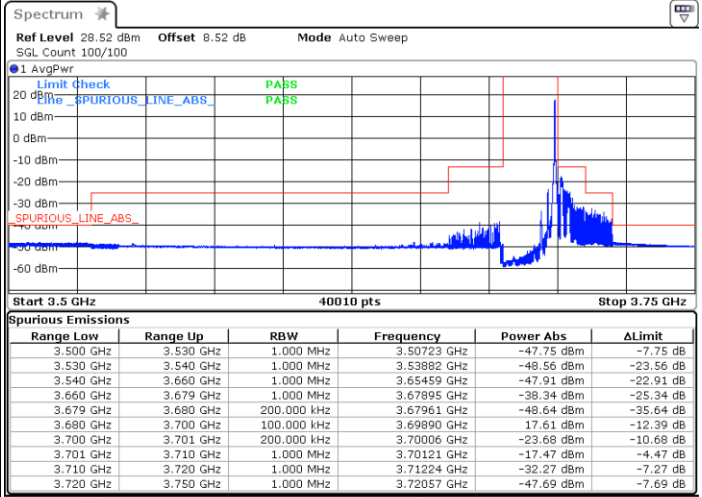

Lowest Channel / Full RB

N/A

Date: 26 NOV 2021 20:04:24

LTE Band 48 / 20MHz

16QAM

Middle Channel / 1RB0

Middle Channel / 1RBmax

Date: 26 NOV 2021 20:21:47

Date: 26 NOV 2021 20:15:53

Middle Channel / Full RB

N/A

Date: 26 NOV 2021 20:10:03

LTE Band 48 / 20MHz

16QAM

Highest Channel / 1RB0

Highest Channel / 1RBmax

Date: 26.NOV.2021 19:45:55

Date: 26.NOV.2021 19:58:54

Highest Channel / Full RB

N/A

Date: 26.NOV.2021 19:31:43

LTE Band 48 / 5MHz

64QAM

Lowest Channel / 1RB0

Lowest Channel / 1RBmax

Date: 26 NOV 2021 16:05:06

Date: 26 NOV 2021 16:12:53

Lowest Channel / Full RB

N/A

Date: 26 NOV 2021 16:20:54

LTE Band 48 / 5MHz

64QAM