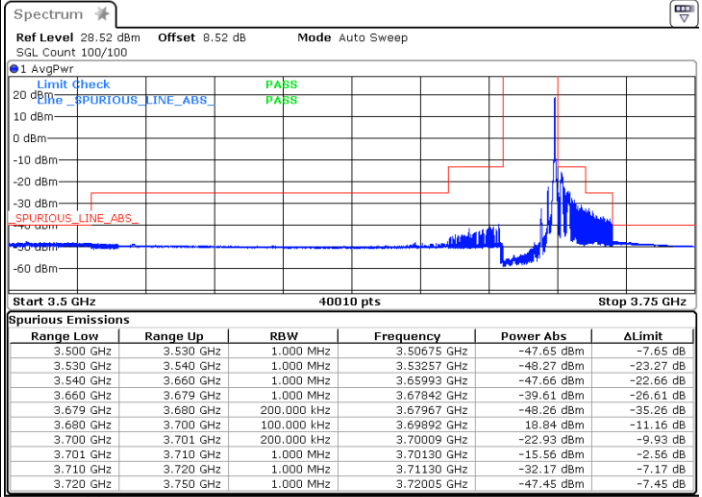

LTE Band 48 / 20MHz

QPSK

Highest Channel / 1RB0

Highest Channel / 1RBmax

Date: 26.NOV.2021 19:43:44

Date: 26.NOV.2021 20:02:08

Highest Channel / Full RB

N/A

Date: 26.NOV.2021 19:25:06

LTE Band 48 / 5MHz

16QAM

Lowest Channel / 1RB0

Lowest Channel / 1RBmax

Date: 26 NOV 2021 16:04:08

Date: 26 NOV 2021 16:11:24

Lowest Channel / Full RB