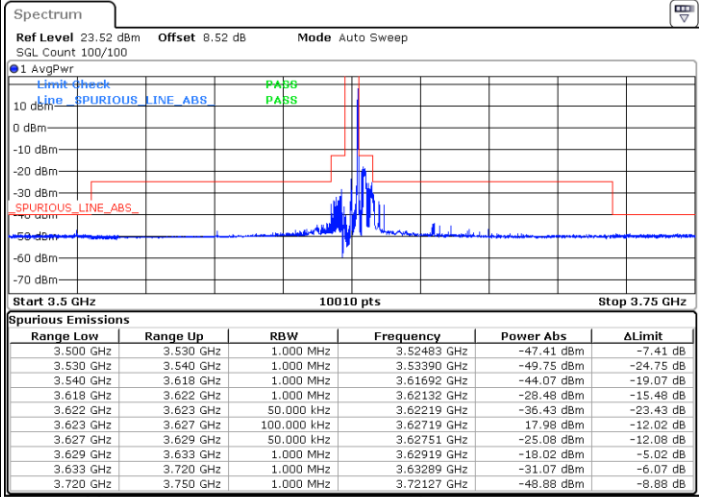

Date: 26.NOV.2021 19:45:55

Date: 26.NOV.2021 19:58:54

Highest Channel / Full RB

N/A

Date: 26.NOV.2021 19:31:43

LTE Band 48 / 5MHz

64QAM

Lowest Channel / 1RB0

Lowest Channel / 1RBmax

Date: 26 NOV 2021 16:05:06

Date: 26 NOV 2021 16:12:53

Lowest Channel / Full RB

N/A

Date: 26 NOV 2021 16:20:54

LTE Band 48 / 5MHz

64QAM

Middle Channel / 1RB0

Middle Channel / 1RBmax

Date: 26 NOV 2021 16:31:51

Date: 26 NOV 2021 16:35:41

Middle Channel / Full RB

N/A

Date: 26.NOV.2021 19:11:22

LTE Band 48 / 5MHz