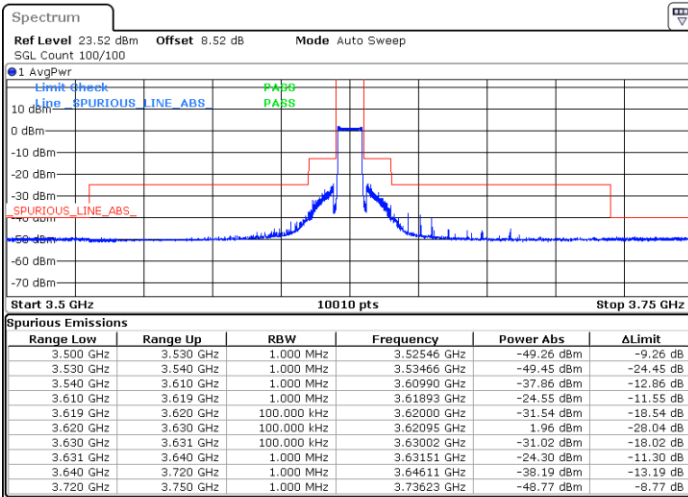

Date: 26 NOV 2021 16:59:39

Date: 26 NOV 2021 17:04:31

Lowest Channel / Full RB

N/A

Date: 26 NOV 2021 17:15:45

LTE Band 48 / 10MHz

16QAM

MiddleChannel / 1RB0

Middle Channel / 1RBmax

Date: 26 NOV 2021 17:26:40

Date: 26 NOV 2021 17:32:26

Middle Channel / Full RB

N/A

Date: 26 NOV 2021 17:21:48

LTE Band 48 / 10MHz

16QAM

Highest Channel / 1RB0

Highest Channel / 1RBmax

Date: 26 NOV 2021 17:53:14

Date: 26 NOV 2021 18:33:20

Highest Channel / Full RB

N/A

Date: 26 NOV 2021 17:41:00

LTE Band 48 / 15MHz