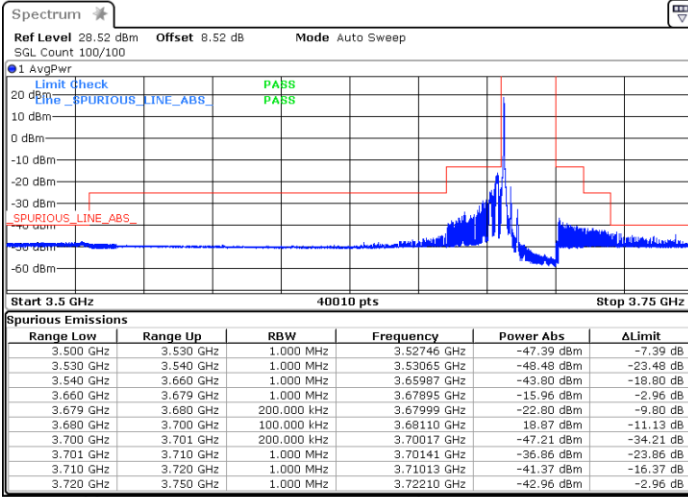

LTE Band 48 / 20MHz

QPSK

Highest Channel / 1RB0

Highest Channel / 1RBmax

Date: 26.NOV.2021 19:43:44

Date: 26.NOV.2021 20:02:08

Highest Channel / Full RB

N/A

Date: 26.NOV.2021 19:25:06

LTE Band 48 / 5MHz

16QAM

Lowest Channel / 1RB0

Lowest Channel / 1RBmax

Date: 26 NOV 2021 16:04:08

Date: 26 NOV 2021 16:11:24

Lowest Channel / Full RB