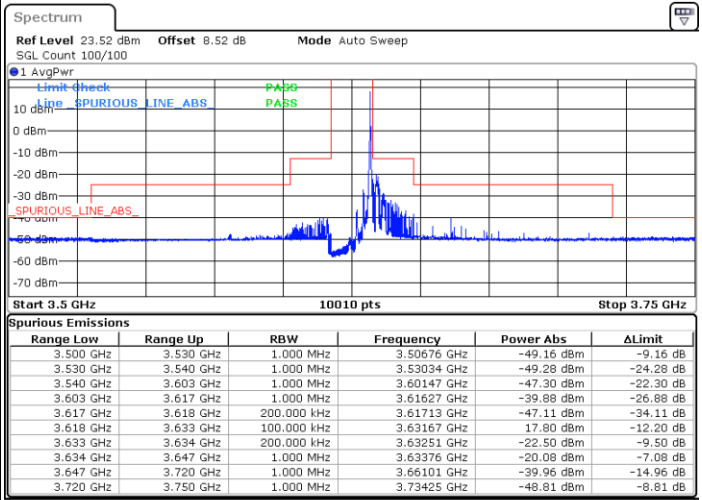

Highest Channel / Full RB

N/A

Date: 26 NOV 2021 17:43:52

LTE Band 48 / 15MHz

64QAM

Lowest Channel / 1RB0

Lowest Channel / 1RBmax

Date: 26 NOV 2021 18:49:42

Date: 26 NOV 2021 18:43:51

Lowest Channel / Full RB

N/A

Date: 26 NOV 2021 18:54:52

LTE Band 48 / 15MHz

64QAM

Middle Channel / 1RB0

Middle Channel / 1RBmax

Date: 26 NOV 2021 19:03:20

Date: 26 NOV 2021 19:09:16

Middle Channel / Full RB

N/A

Date: 26 NOV 2021 19:13:53

LTE Band 48 / 15MHz

64QAM

Highest Channel / 1RB0

Highest Channel / 1RBmax

Date: 26 NOV 2021 19:28:08

Date: 26 NOV 2021 19:23:32

Highest Channel / Full RB

N/A

Date: 26 NOV 2021 19:18:28

LTE Band 48 / 20MHz

64QAM