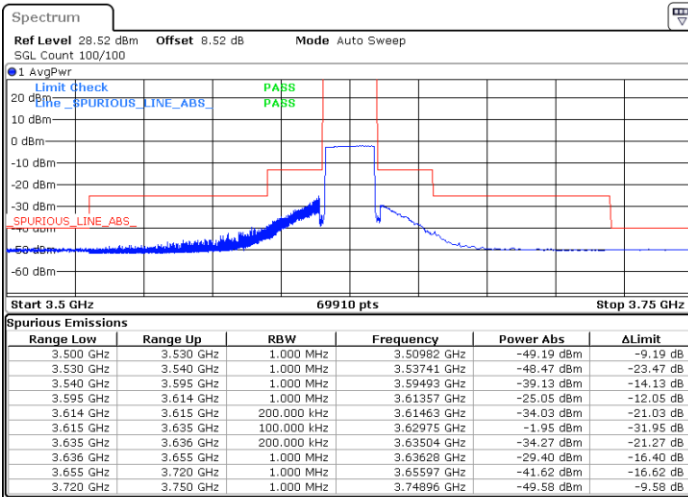

N/A

Date: 26 NOV 2021 19:17:25

LTE Band 48 / 20MHz

16QAM

Lowest Channel / 1RB0

Lowest Channel / 1RBmax

Date: 26 NOV 2021 19:39:21

Date: 26 NOV 2021 19:46:37

Lowest Channel / Full RB

N/A

Date: 26 NOV 2021 20:04:24

LTE Band 48 / 20MHz

16QAM

Middle Channel / 1RB0

Middle Channel / 1RBmax

Date: 26 NOV 2021 20:21:47

Date: 26 NOV 2021 20:15:53

Middle Channel / Full RB

N/A

Date: 26 NOV 2021 20:10:03

LTE Band 48 / 20MHz

16QAM

Highest Channel / 1RB0

Highest Channel / 1RBmax

Date: 26.NOV.2021 19:45:55

Date: 26.NOV.2021 19:58:54

Highest Channel / Full RB

N/A

Date: 26.NOV.2021 19:31:43

LTE Band 48 / 5MHz

64QAM

Lowest Channel / 1RB0