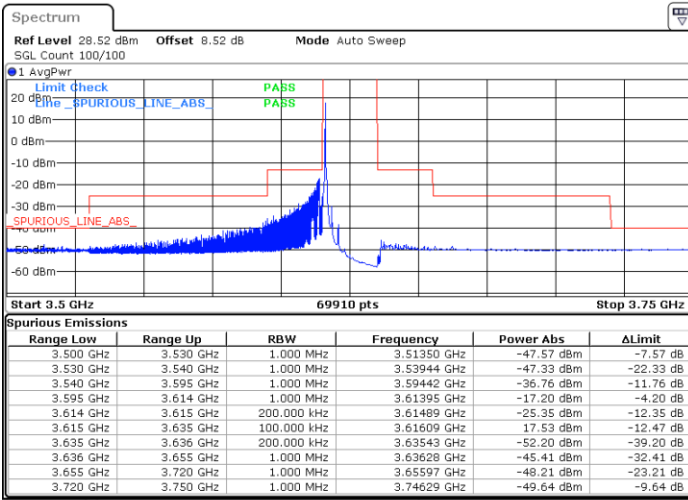

N/A

Date: 26 NOV 2021 19:17:25

LTE Band 48 / 20MHz

16QAM

Lowest Channel / 1RB0

Lowest Channel / 1RBmax

Date: 26 NOV 2021 19:39:21

Date: 26 NOV 2021 19:46:37

Lowest Channel / Full RB

N/A

Date: 26 NOV 2021 20:04:24

LTE Band 48 / 20MHz

16QAM

Middle Channel / 1RB0

Middle Channel / 1RBmax

Date: 26 NOV 2021 20:21:47

Date: 26 NOV 2021 20:15:53

Middle Channel / Full RB

N/A

Date: 26 NOV 2021 20:10:03

LTE Band 48 / 20MHz

16QAM

Highest Channel / 1RB0

Highest Channel / 1RBmax

Date: 26.NOV.2021 19:45:55

Date: 26.NOV.2021 19:58:54

Highest Channel / Full RB

N/A

Date: 26.NOV.2021 19:31:43

LTE Band 48 / 5MHz

64QAM

Lowest Channel / 1RB0