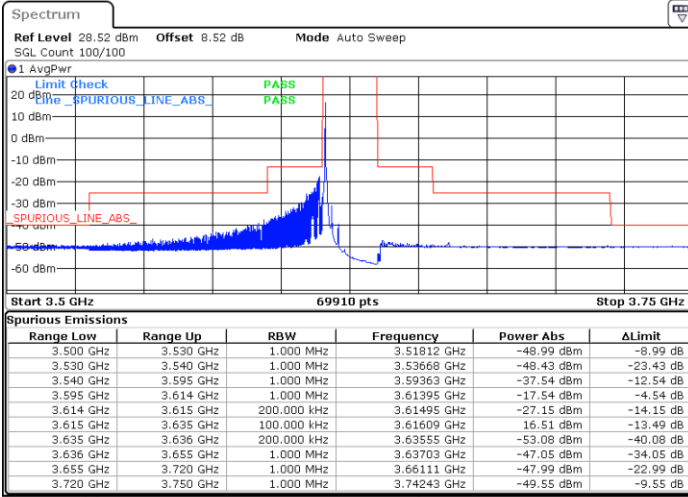

Highest Channel / 1RBmax

Date: 26 NOV 2021 19:28:08

Date: 26 NOV 2021 19:23:32

Highest Channel / Full RB

N/A

Date: 26 NOV 2021 19:18:28

LTE Band 48 / 20MHz

64QAM

Lowest Channel / 1RB0

Lowest Channel / 1RBmax

Date: 26 NOV 2021 19:42:04

Date: 26 NOV 2021 19:46:07

Lowest Channel / Full RB

N/A

Date: 26 NOV 2021 20:05:48

LTE Band 48 / 20MHz

64QAM

Middle Channel / 1RB0

Middle Channel / 1RBmax

Date: 26 NOV 2021 20:23:46

Date: 26 NOV 2021 20:17:15

Middle Channel / Full RB

N/A

Date: 26 NOV 2021 20:11:27

LTE Band 48 / 20MHz

64QAM

Highest Channel / 1RB0

Highest Channel / 1RBmax

Date: 26.NOV.2021 19:47:14

Date: 26.NOV.2021 19:55:14

Highest Channel / Full RB

N/A