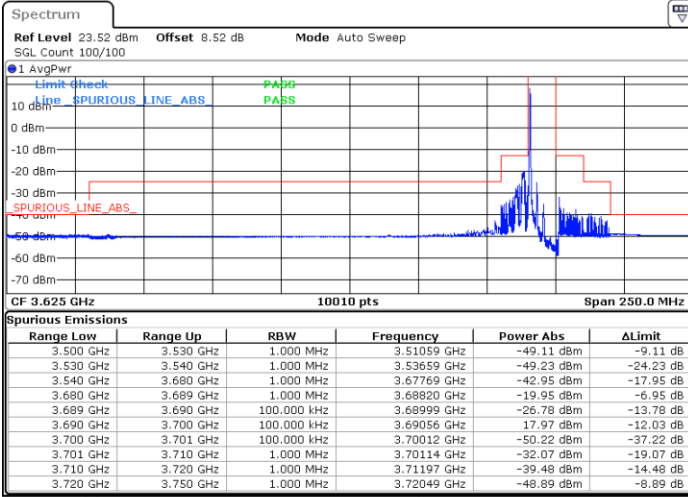

Date: 26 NOV 2021 17:17:29

LTE Band 48 / 10MHz

64QAM

MiddleChannel / 1RB0

Middle Channel / 1RBmax

Date: 26 NOV 2021 17:28:02

Date: 26 NOV 2021 17:33:26

Middle Channel / Full RB

N/A

Date: 26 NOV 2021 17:23:01

LTE Band 48 / 10MHz

64QAM

Highest Channel / 1RB0

Highest Channel / 1RBmax

Date: 26 NOV 2021 17:56:09

Date: 26 NOV 2021 18:36:01

Highest Channel / Full RB

N/A

Date: 26 NOV 2021 17:43:52

LTE Band 48 / 15MHz

64QAM

Lowest Channel / 1RB0

Lowest Channel / 1RBmax

Date: 26 NOV 2021 18:49:42

Date: 26 NOV 2021 18:43:51

Lowest Channel / Full RB

N/A

Date: 26 NOV 2021 18:54:52

LTE Band 48 / 15MHz

64QAM

Middle Channel / 1RB0

Middle Channel / 1RBmax