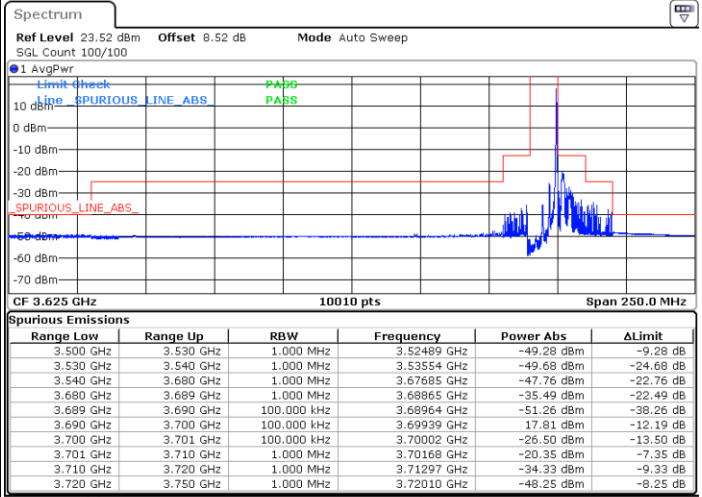

Date: 26 NOV 2021 17:17:29

LTE Band 48 / 10MHz

64QAM

MiddleChannel / 1RB0

Middle Channel / 1RBmax

Date: 26 NOV 2021 17:28:02

Date: 26 NOV 2021 17:33:26

Middle Channel / Full RB

N/A

Date: 26 NOV 2021 17:23:01

LTE Band 48 / 10MHz

64QAM

Highest Channel / 1RB0

Highest Channel / 1RBmax

Date: 26 NOV 2021 17:56:09

Date: 26 NOV 2021 18:36:01

Highest Channel / Full RB

N/A

Date: 26 NOV 2021 17:43:52

LTE Band 48 / 15MHz

64QAM

Lowest Channel / 1RB0

Lowest Channel / 1RBmax

Date: 26 NOV 2021 18:49:42

Date: 26 NOV 2021 18:43:51

Lowest Channel / Full RB

N/A

Date: 26 NOV 2021 18:54:52

LTE Band 48 / 15MHz

64QAM

Middle Channel / 1RB0

Middle Channel / 1RBmax