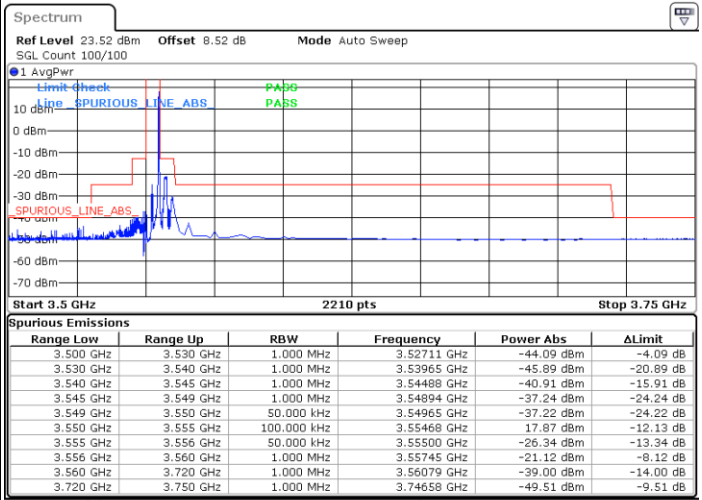

Date: 26 NOV 2021 20:15:53

Middle Channel / Full RB

N/A

Date: 26 NOV 2021 20:10:03

LTE Band 48 / 20MHz

16QAM

Highest Channel / 1RB0

Highest Channel / 1RBmax

Date: 26.NOV.2021 19:45:55

Date: 26.NOV.2021 19:58:54

Highest Channel / Full RB

N/A

Date: 26.NOV.2021 19:31:43

LTE Band 48 / 5MHz

64QAM

Lowest Channel / 1RB0

Lowest Channel / 1RBmax

Date: 26 NOV 2021 16:05:06

Date: 26 NOV 2021 16:12:53

Lowest Channel / Full RB

N/A

Date: 26 NOV 2021 16:20:54

LTE Band 48 / 5MHz

64QAM

Middle Channel / 1RB0

Middle Channel / 1RBmax

Date: 26 NOV 2021 16:31:51

Date: 26 NOV 2021 16:35:41

Middle Channel / Full RB

N/A

Date: 26.NOV.2021 19:11:22

LTE Band 48 / 5MHz