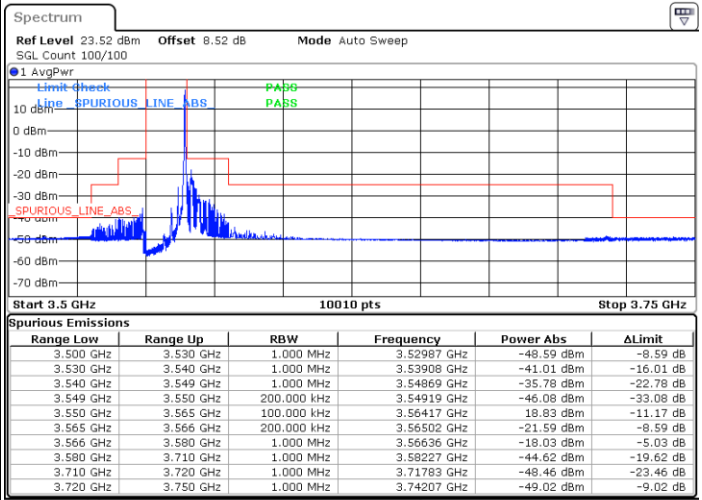

Middle Channel / 1RBmax

Date: 26 NOV 2021 17:26:40

Date: 26 NOV 2021 17:32:26

Middle Channel / Full RB

N/A

Date: 26 NOV 2021 17:21:48

LTE Band 48 / 10MHz

16QAM

Highest Channel / 1RB0

Highest Channel / 1RBmax

Date: 26 NOV 2021 17:53:14

Date: 26 NOV 2021 18:33:20

Highest Channel / Full RB

N/A

Date: 26 NOV 2021 17:41:00

LTE Band 48 / 15MHz

16QAM

Lowest Channel / 1RB0

Lowest Channel / 1RBmax

Date: 26 NOV 2021 18:48:23

Date: 26 NOV 2021 18:42:36

Lowest Channel / Full RB

N/A

Date: 26 NOV 2021 18:53:38