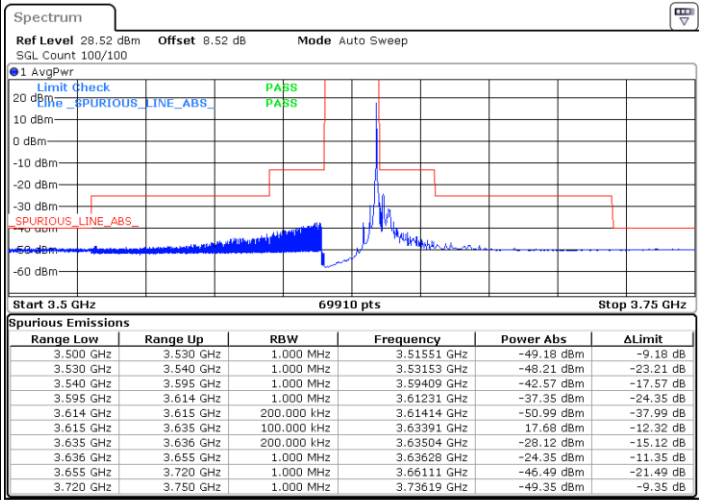

N/A

Date: 26 NOV 2021 19:17:25

LTE Band 48 / 20MHz

16QAM

Lowest Channel / 1RB0

Lowest Channel / 1RBmax

Date: 26 NOV 2021 19:39:21

Date: 26 NOV 2021 19:46:37

Lowest Channel / Full RB

N/A

Date: 26 NOV 2021 20:04:24

LTE Band 48 / 20MHz

16QAM

Middle Channel / 1RB0

Middle Channel / 1RBmax

Date: 26 NOV 2021 20:21:47

Date: 26 NOV 2021 20:15:53

Middle Channel / Full RB

N/A

Date: 26 NOV 2021 20:10:03

LTE Band 48 / 20MHz

16QAM

Highest Channel / 1RB0

Highest Channel / 1RBmax

Date: 26.NOV.2021 19:45:55

Date: 26.NOV.2021 19:58:54

Highest Channel / Full RB

N/A

Date: 26.NOV.2021 19:31:43

LTE Band 48 / 5MHz

64QAM

Lowest Channel / 1RB0