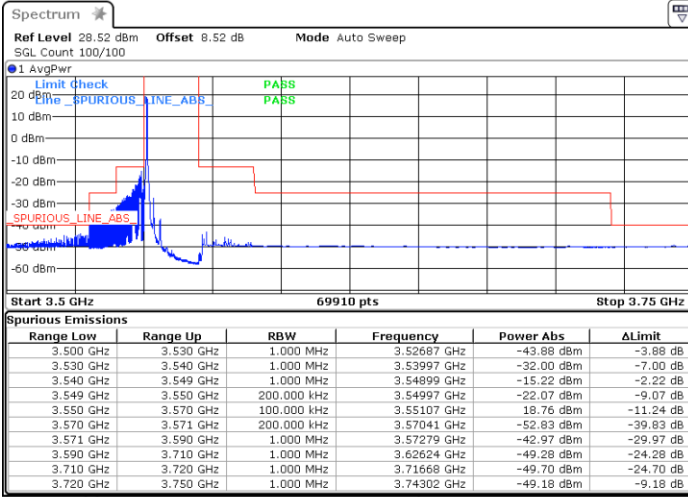

Date: 26 NOV 2021 19:12:29

LTE Band 48 / 15MHz

16QAM

Highest Channel / 1RB0

Highest Channel / 1RBmax

Date: 26 NOV 2021 19:27:04

Date: 26 NOV 2021 19:22:28

Highest Channel / Full RB

N/A

Date: 26 NOV 2021 19:17:25

LTE Band 48 / 20MHz

16QAM

Lowest Channel / 1RB0

Lowest Channel / 1RBmax

Date: 26 NOV 2021 19:39:21

Date: 26 NOV 2021 19:46:37

Lowest Channel / Full RB

N/A

Date: 26 NOV 2021 20:04:24

LTE Band 48 / 20MHz

16QAM

Middle Channel / 1RB0

Middle Channel / 1RBmax

Date: 26 NOV 2021 20:21:47

Date: 26 NOV 2021 20:15:53

Middle Channel / Full RB

N/A

Date: 26 NOV 2021 20:10:03

LTE Band 48 / 20MHz

16QAM

Highest Channel / 1RB0

Highest Channel / 1RBmax