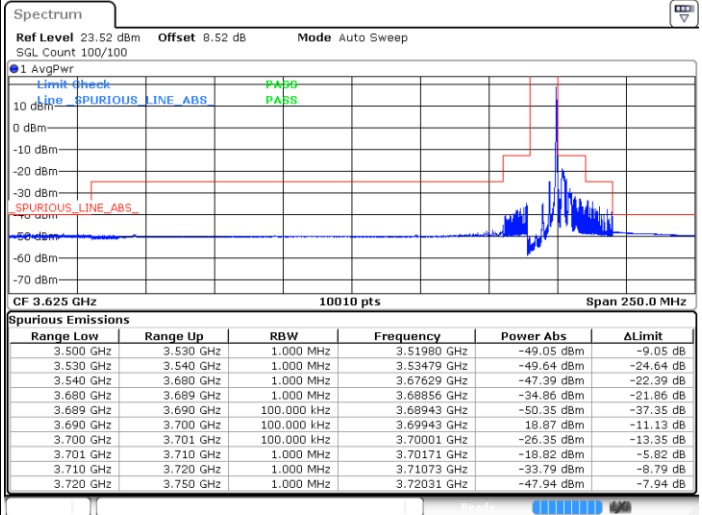

Date: 26 NOV 2021 16:59:39

Date: 26 NOV 2021 17:04:31

Lowest Channel / Full RB

N/A

Date: 26 NOV 2021 17:15:45

LTE Band 48 / 10MHz

16QAM

MiddleChannel / 1RB0

Middle Channel / 1RBmax

Date: 26 NOV 2021 17:26:40

Date: 26 NOV 2021 17:32:26

Middle Channel / Full RB

N/A

Date: 26 NOV 2021 17:21:48

LTE Band 48 / 10MHz

16QAM

Highest Channel / 1RB0

Highest Channel / 1RBmax

Date: 26 NOV 2021 17:53:14

Date: 26 NOV 2021 18:33:20

Highest Channel / Full RB

N/A

Date: 26 NOV 2021 17:41:00

LTE Band 48 / 15MHz