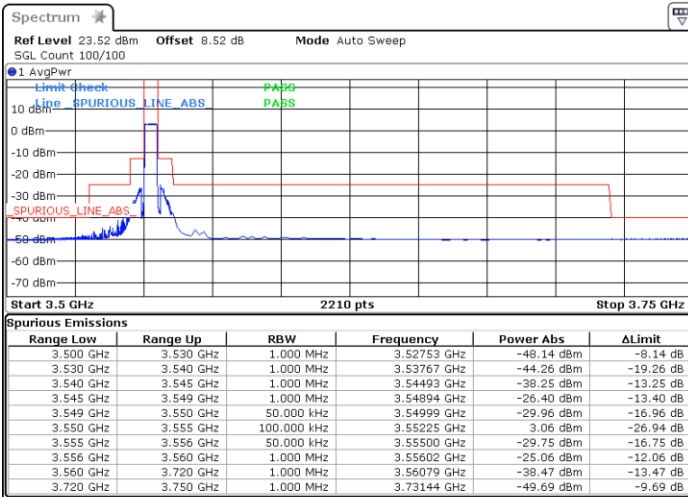

Date: 26.NOV.2021 19:45:55

Date: 26.NOV.2021 19:58:54

Highest Channel / Full RB

N/A

Date: 26.NOV.2021 19:31:43

LTE Band 48 / 5MHz

64QAM

Lowest Channel / 1RB0

Lowest Channel / 1RBmax

Date: 26 NOV 2021 16:05:06

Date: 26 NOV 2021 16:12:53

Lowest Channel / Full RB

N/A

Date: 26 NOV 2021 16:20:54

LTE Band 48 / 5MHz

64QAM

Middle Channel / 1RB0

Middle Channel / 1RBmax

Date: 26 NOV 2021 16:31:51

Date: 26 NOV 2021 16:35:41

Middle Channel / Full RB

N/A

Date: 26.NOV.2021 19:11:22

LTE Band 48 / 5MHz

64QAM

Highest Channel / 1RB0

Highest Channel / 1RBmax

Date: 26 NOV 2021 16:55:18

Date: 26 NOV 2021 16:49:20

Highest Channel / Full RB

N/A

Date: 26 NOV 2021 16:43:15