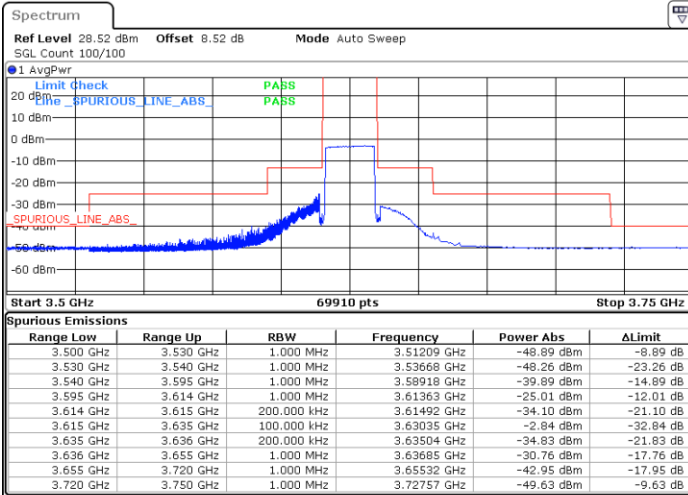

Highest Channel / 1RBmax

Date: 26 NOV 2021 19:28:08

Date: 26 NOV 2021 19:23:32

Highest Channel / Full RB

N/A

Date: 26 NOV 2021 19:18:28

LTE Band 48 / 20MHz

64QAM

Lowest Channel / 1RB0

Lowest Channel / 1RBmax

Date: 26 NOV 2021 19:42:04

Date: 26 NOV 2021 19:46:07

Lowest Channel / Full RB

N/A

Date: 26 NOV 2021 20:05:48

LTE Band 48 / 20MHz

64QAM

Middle Channel / 1RB0

Middle Channel / 1RBmax

Date: 26 NOV 2021 20:23:46

Date: 26 NOV 2021 20:17:15

Middle Channel / Full RB

N/A

Date: 26 NOV 2021 20:11:27

LTE Band 48 / 20MHz

64QAM

Highest Channel / 1RB0

Highest Channel / 1RBmax

Date: 26.NOV.2021 19:47:14

Date: 26.NOV.2021 19:55:14

Highest Channel / Full RB

N/A