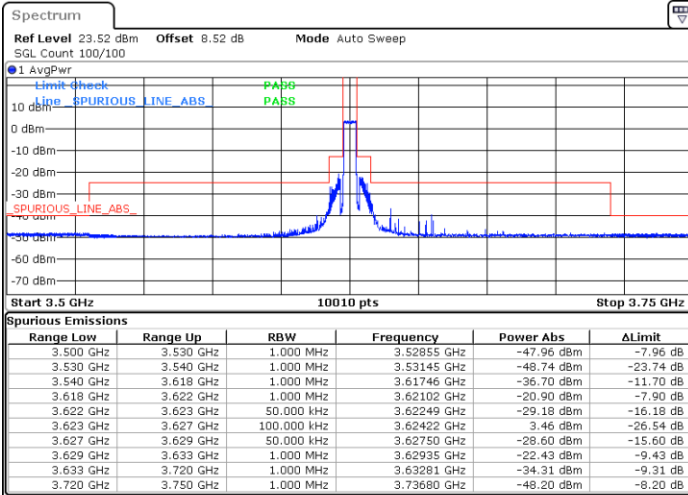

N/A

Date: 26 NOV 2021 16:18:54

LTE Band 48 / 5MHz

16QAM

Middle Channel / 1RB0

Middle Channel / 1RBmax

Date: 26 NOV 2021 16:30:56

Date: 26 NOV 2021 16:34:44

Middle Channel / Full RB

N/A

Date: 26 NOV 2021 18:56:28

LTE Band 48 / 5MHz

16QAM

Highest Channel / 1RB0

Highest Channel / 1RBmax

Date: 26 NOV 2021 16:54:03

Date: 26 NOV 2021 16:48:19

Highest Channel / Full RB

N/A

Date: 26 NOV 2021 16:41:19

LTE Band 48 / 10MHz

16QAM

Lowest Channel / 1RB0

Lowest Channel / 1RBmax