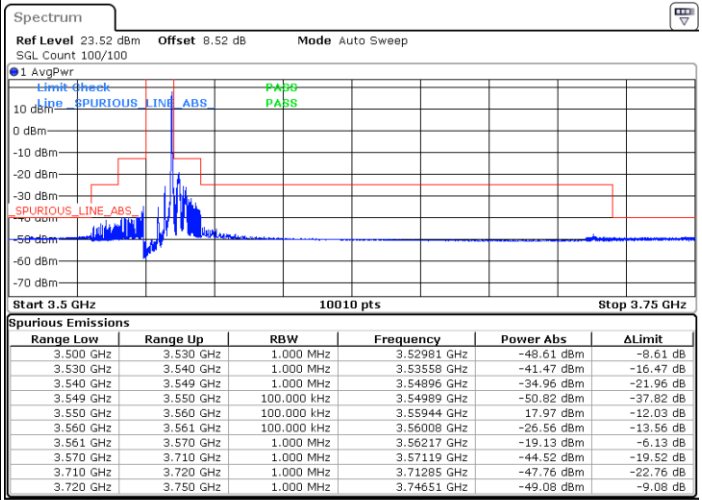

Lowest Channel / 1RBmax

Date: 26 NOV 2021 16:05:06

Date: 26 NOV 2021 16:12:53

Lowest Channel / Full RB

N/A

Date: 26 NOV 2021 16:20:54

LTE Band 48 / 5MHz

64QAM

Middle Channel / 1RB0

Middle Channel / 1RBmax

Date: 26 NOV 2021 16:31:51

Date: 26 NOV 2021 16:35:41

Middle Channel / Full RB

N/A

Date: 26.NOV.2021 19:11:22

LTE Band 48 / 5MHz

64QAM

Highest Channel / 1RB0

Highest Channel / 1RBmax

Date: 26 NOV 2021 16:55:18

Date: 26 NOV 2021 16:49:20

Highest Channel / Full RB

N/A

Date: 26 NOV 2021 16:43:15

LTE Band 48 / 10MHz

64QAM

Lowest Channel / 1RB0

Lowest Channel / 1RBmax

Date: 26 NOV 2021 17:01:07

Date: 26 NOV 2021 17:05:38

Lowest Channel / Full RB

N/A