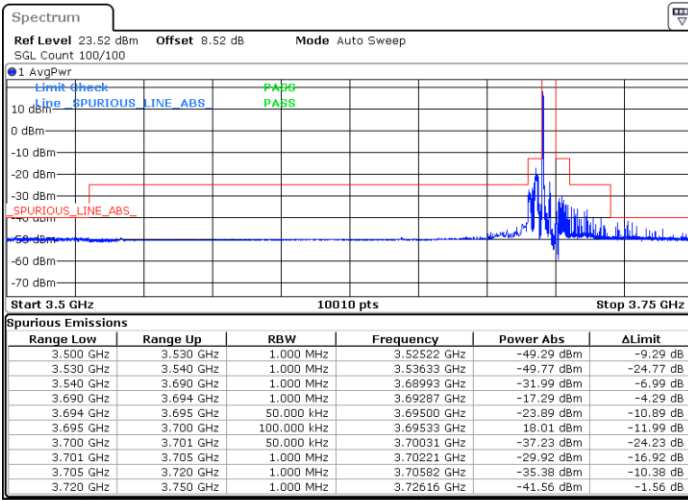

Lowest Channel / 1RBmax

Date: 26 NOV 2021 16:05:06

Date: 26 NOV 2021 16:12:53

Lowest Channel / Full RB

N/A

Date: 26 NOV 2021 16:20:54

LTE Band 48 / 5MHz

64QAM

Middle Channel / 1RB0

Middle Channel / 1RBmax

Date: 26 NOV 2021 16:31:51

Date: 26 NOV 2021 16:35:41

Middle Channel / Full RB

N/A

Date: 26.NOV.2021 19:11:22

LTE Band 48 / 5MHz

64QAM

Highest Channel / 1RB0

Highest Channel / 1RBmax

Date: 26 NOV 2021 16:55:18

Date: 26 NOV 2021 16:49:20

Highest Channel / Full RB

N/A

Date: 26 NOV 2021 16:43:15

LTE Band 48 / 10MHz

64QAM

Lowest Channel / 1RB0

Lowest Channel / 1RBmax

Date: 26 NOV 2021 17:01:07

Date: 26 NOV 2021 17:05:38

Lowest Channel / Full RB

N/A