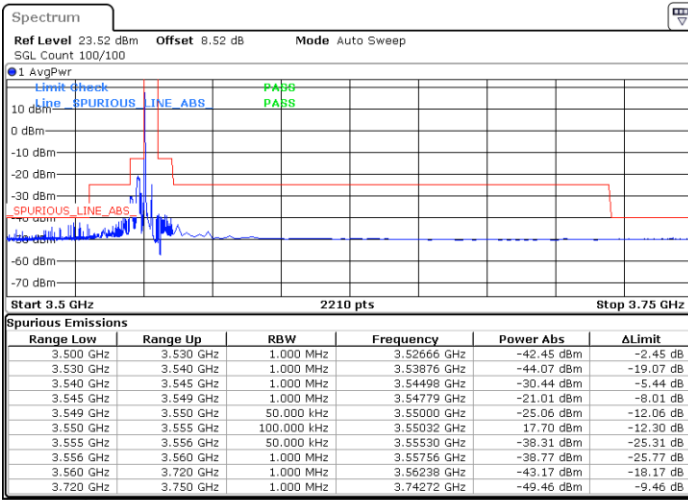

Date: 26 NOV 2021 20:15:53

Middle Channel / Full RB

N/A

Date: 26 NOV 2021 20:10:03

LTE Band 48 / 20MHz

16QAM

Highest Channel / 1RB0

Highest Channel / 1RBmax

Date: 26.NOV.2021 19:45:55

Date: 26.NOV.2021 19:58:54

Highest Channel / Full RB

N/A

Date: 26.NOV.2021 19:31:43

LTE Band 48 / 5MHz

64QAM

Lowest Channel / 1RB0

Lowest Channel / 1RBmax

Date: 26 NOV 2021 16:05:06

Date: 26 NOV 2021 16:12:53

Lowest Channel / Full RB

N/A

Date: 26 NOV 2021 16:20:54

LTE Band 48 / 5MHz

64QAM

Middle Channel / 1RB0

Middle Channel / 1RBmax

Date: 26 NOV 2021 16:31:51

Date: 26 NOV 2021 16:35:41

Middle Channel / Full RB

N/A

Date: 26.NOV.2021 19:11:22

LTE Band 48 / 5MHz