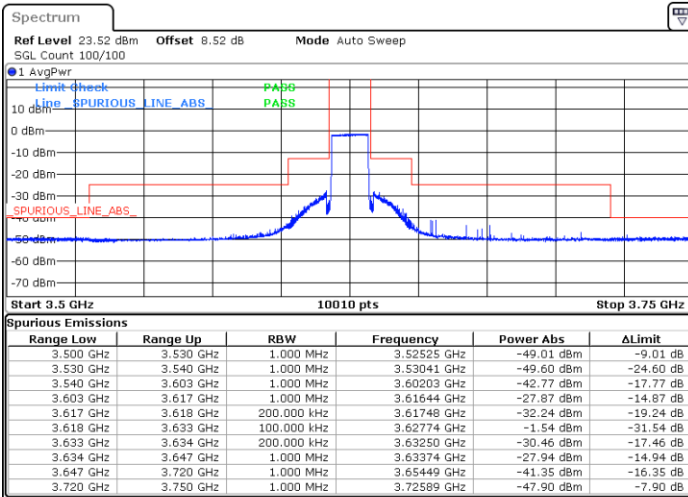

Highest Channel / Full RB

N/A

Date: 26 NOV 2021 17:43:52

LTE Band 48 / 15MHz

64QAM

Lowest Channel / 1RB0

Lowest Channel / 1RBmax

Date: 26 NOV 2021 18:49:42

Date: 26 NOV 2021 18:43:51

Lowest Channel / Full RB

N/A

Date: 26 NOV 2021 18:54:52

LTE Band 48 / 15MHz

64QAM

Middle Channel / 1RB0

Middle Channel / 1RBmax

Date: 26 NOV 2021 19:03:20

Date: 26 NOV 2021 19:09:16

Middle Channel / Full RB

N/A

Date: 26 NOV 2021 19:13:53

LTE Band 48 / 15MHz

64QAM

Highest Channel / 1RB0

Highest Channel / 1RBmax

Date: 26 NOV 2021 19:28:08

Date: 26 NOV 2021 19:23:32

Highest Channel / Full RB

N/A

Date: 26 NOV 2021 19:18:28

LTE Band 48 / 20MHz

64QAM