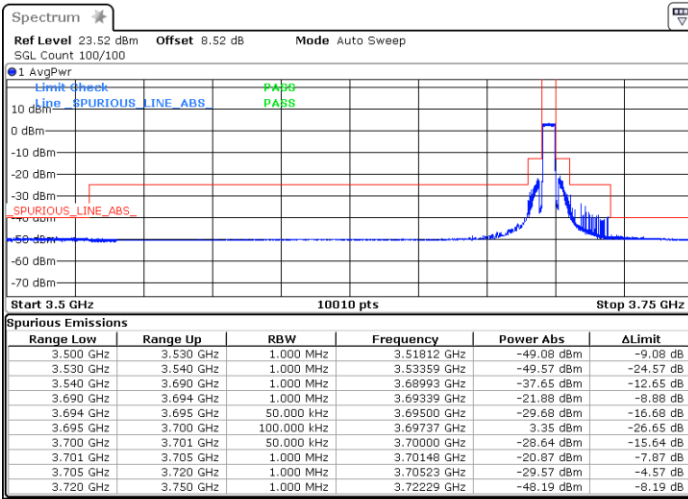

Lowest Channel / 1RBmax

Date: 26 NOV 2021 16:05:06

Date: 26 NOV 2021 16:12:53

Lowest Channel / Full RB

N/A

Date: 26 NOV 2021 16:20:54

LTE Band 48 / 5MHz

64QAM

Middle Channel / 1RB0

Middle Channel / 1RBmax

Date: 26 NOV 2021 16:31:51

Date: 26 NOV 2021 16:35:41

Middle Channel / Full RB

N/A

Date: 26.NOV.2021 19:11:22

LTE Band 48 / 5MHz

64QAM

Highest Channel / 1RB0

Highest Channel / 1RBmax

Date: 26 NOV 2021 16:55:18

Date: 26 NOV 2021 16:49:20

Highest Channel / Full RB

N/A

Date: 26 NOV 2021 16:43:15

LTE Band 48 / 10MHz

64QAM

Lowest Channel / 1RB0

Lowest Channel / 1RBmax

Date: 26 NOV 2021 17:01:07

Date: 26 NOV 2021 17:05:38

Lowest Channel / Full RB

N/A