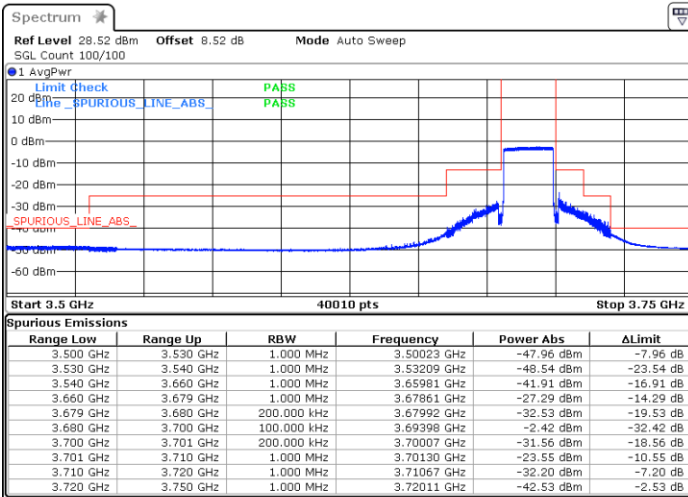

Lowest Channel / Full RB

N/A

Date: 26 NOV 2021 20:04:24

LTE Band 48 / 20MHz

16QAM

Middle Channel / 1RB0

Middle Channel / 1RBmax

Date: 26 NOV 2021 20:21:47

Date: 26 NOV 2021 20:15:53

Middle Channel / Full RB

N/A

Date: 26 NOV 2021 20:10:03

LTE Band 48 / 20MHz

16QAM

Highest Channel / 1RB0

Highest Channel / 1RBmax

Date: 26.NOV.2021 19:45:55

Date: 26.NOV.2021 19:58:54

Highest Channel / Full RB

N/A

Date: 26.NOV.2021 19:31:43

LTE Band 48 / 5MHz

64QAM

Lowest Channel / 1RB0

Lowest Channel / 1RBmax

Date: 26 NOV 2021 16:05:06

Date: 26 NOV 2021 16:12:53

Lowest Channel / Full RB

N/A

Date: 26 NOV 2021 16:20:54

LTE Band 48 / 5MHz

64QAM