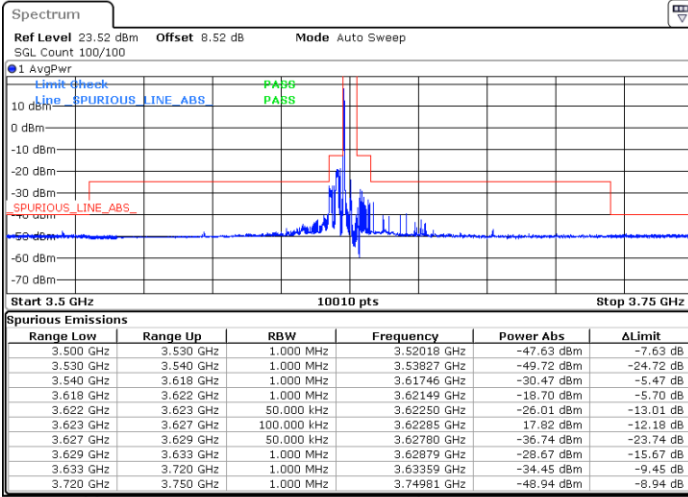

Date: 26.NOV.2021 19:45:55

Date: 26.NOV.2021 19:58:54

Highest Channel / Full RB

N/A

Date: 26.NOV.2021 19:31:43

LTE Band 48 / 5MHz

64QAM

Lowest Channel / 1RB0

Lowest Channel / 1RBmax

Date: 26 NOV 2021 16:05:06

Date: 26 NOV 2021 16:12:53

Lowest Channel / Full RB

N/A

Date: 26 NOV 2021 16:20:54

LTE Band 48 / 5MHz

64QAM

Middle Channel / 1RB0

Middle Channel / 1RBmax

Date: 26 NOV 2021 16:31:51

Date: 26 NOV 2021 16:35:41

Middle Channel / Full RB

N/A

Date: 26.NOV.2021 19:11:22

LTE Band 48 / 5MHz