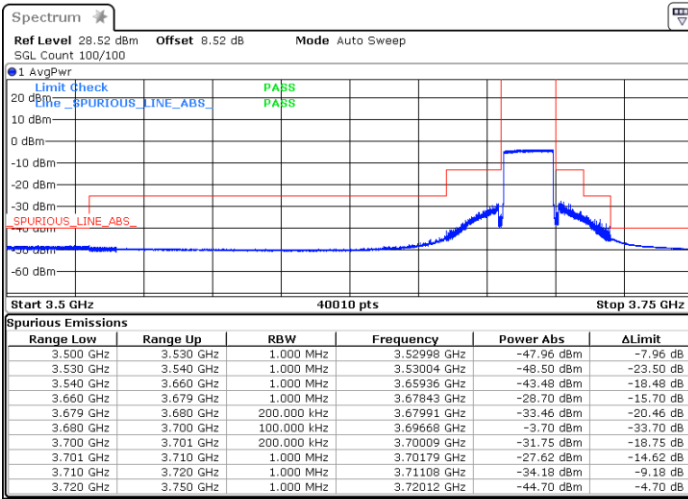

Lowest Channel / 1RB0

Lowest Channel / 1RBmax

Date: 26 NOV 2021 19:42:04

Date: 26 NOV 2021 19:46:07

Lowest Channel / Full RB

N/A

Date: 26 NOV 2021 20:05:48

LTE Band 48 / 20MHz

LTE Band 48 / 20MHz

64QAM

Highest Channel / 1RB0

Highest Channel / 1RBmax

Date: 26.NOV.2021 19:47:14

Date: 26.NOV.2021 19:55:14

Highest Channel / Full RB

N/A