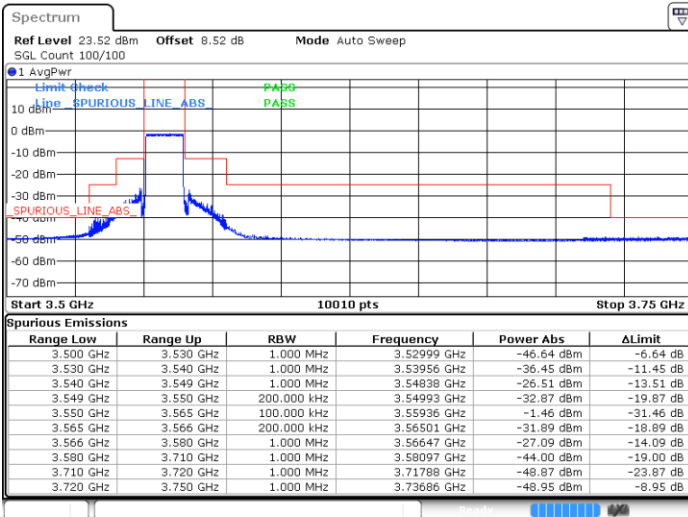

N/A

Date: 26 NOV 2021 17:23:01

LTE Band 48 / 10MHz

64QAM

Highest Channel / 1RB0

Highest Channel / 1RBmax

Date: 26 NOV 2021 17:56:09

Date: 26 NOV 2021 18:36:01

Highest Channel / Full RB

N/A

Date: 26 NOV 2021 17:43:52

LTE Band 48 / 15MHz

64QAM

Lowest Channel / 1RB0

Lowest Channel / 1RBmax

Date: 26 NOV 2021 18:49:42

Date: 26 NOV 2021 18:43:51

Lowest Channel / Full RB

N/A

Date: 26 NOV 2021 18:54:52

LTE Band 48 / 15MHz

64QAM

Middle Channel / 1RB0

Middle Channel / 1RBmax

Date: 26 NOV 2021 19:03:20

Date: 26 NOV 2021 19:09:16

Middle Channel / Full RB

N/A

Date: 26 NOV 2021 19:13:53

LTE Band 48 / 15MHz

64QAM

Highest Channel / 1RB0