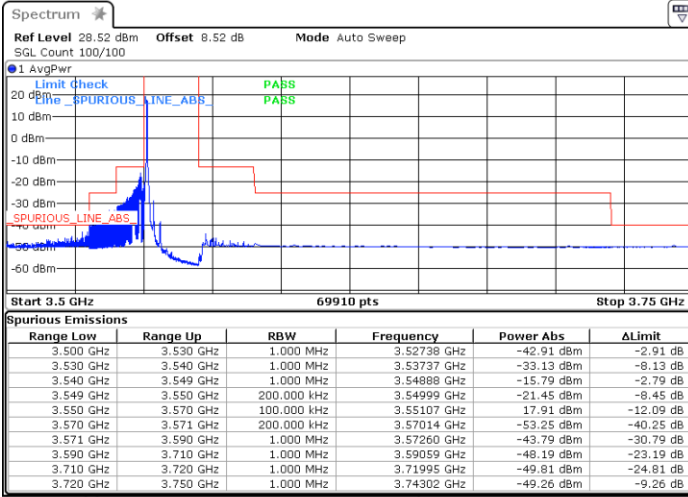

Date: 26 NOV 2021 18:43:51

Lowest Channel / Full RB

N/A

Date: 26 NOV 2021 18:54:52

LTE Band 48 / 15MHz

64QAM

Middle Channel / 1RB0

Middle Channel / 1RBmax

Date: 26 NOV 2021 19:03:20

Date: 26 NOV 2021 19:09:16

Middle Channel / Full RB

N/A

Date: 26 NOV 2021 19:13:53

LTE Band 48 / 15MHz

64QAM

Highest Channel / 1RB0

Highest Channel / 1RBmax

Date: 26 NOV 2021 19:28:08

Date: 26 NOV 2021 19:23:32

Highest Channel / Full RB

N/A

Date: 26 NOV 2021 19:18:28

LTE Band 48 / 20MHz

64QAM

Lowest Channel / 1RB0

Lowest Channel / 1RBmax

Date: 26 NOV 2021 19:42:04

Date: 26 NOV 2021 19:46:07

Lowest Channel / Full RB

N/A

Date: 26 NOV 2021 20:05:48

LTE Band 48 / 20MHz