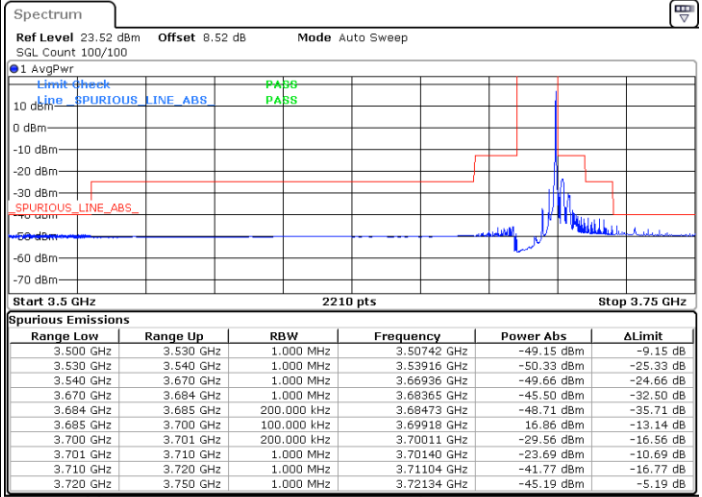

Date: 26 NOV 2021 18:43:51

Lowest Channel / Full RB

N/A

Date: 26 NOV 2021 18:54:52

LTE Band 48 / 15MHz

64QAM

Middle Channel / 1RB0

Middle Channel / 1RBmax

Date: 26 NOV 2021 19:03:20

Date: 26 NOV 2021 19:09:16

Middle Channel / Full RB

N/A

Date: 26 NOV 2021 19:13:53

LTE Band 48 / 15MHz

64QAM

Highest Channel / 1RB0

Highest Channel / 1RBmax

Date: 26 NOV 2021 19:28:08

Date: 26 NOV 2021 19:23:32

Highest Channel / Full RB

N/A

Date: 26 NOV 2021 19:18:28

LTE Band 48 / 20MHz

64QAM

Lowest Channel / 1RB0

Lowest Channel / 1RBmax

Date: 26 NOV 2021 19:42:04

Date: 26 NOV 2021 19:46:07

Lowest Channel / Full RB

N/A

Date: 26 NOV 2021 20:05:48

LTE Band 48 / 20MHz