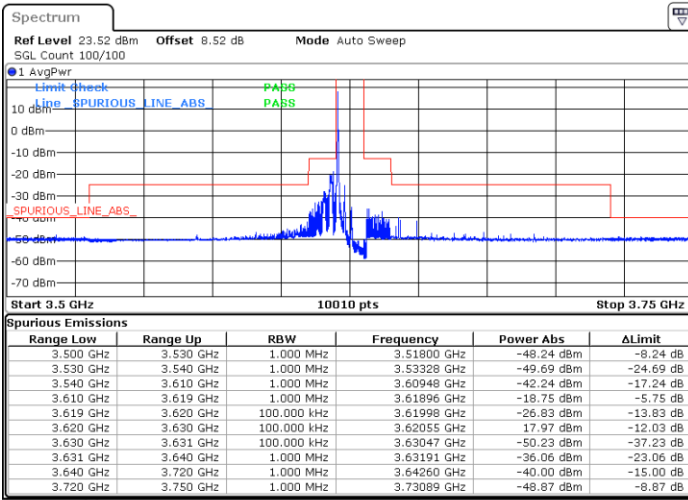

LTE Band 48 / 10MHz

64QAM

Lowest Channel / 1RB0

Lowest Channel / 1RBmax

Date: 26 NOV 2021 17:01:07

Date: 26 NOV 2021 17:05:38

Lowest Channel / Full RB

N/A

Date: 26 NOV 2021 17:17:29

LTE Band 48 / 10MHz

64QAM

MiddleChannel / 1RB0

Middle Channel / 1RBmax

Date: 26 NOV 2021 17:28:02

Date: 26 NOV 2021 17:33:26

Middle Channel / Full RB

N/A

Date: 26 NOV 2021 17:23:01

LTE Band 48 / 10MHz

64QAM

Highest Channel / 1RB0

Highest Channel / 1RBmax

Date: 26 NOV 2021 17:56:09

Date: 26 NOV 2021 18:36:01

Highest Channel / Full RB

N/A

Date: 26 NOV 2021 17:43:52

LTE Band 48 / 15MHz

64QAM

Lowest Channel / 1RB0

Lowest Channel / 1RBmax

Date: 26 NOV 2021 18:49:42