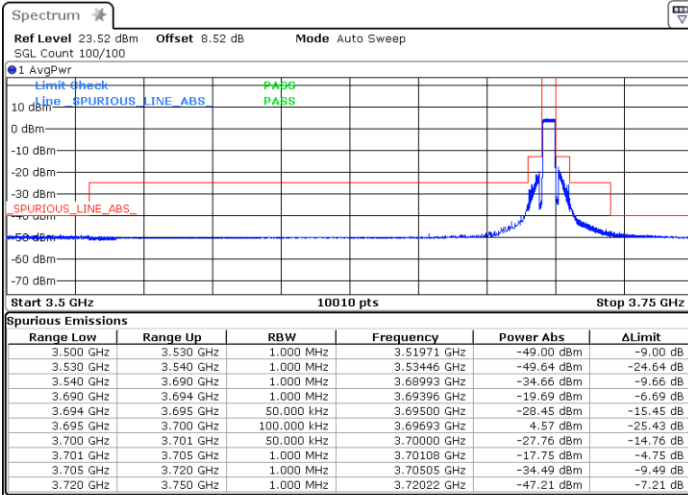

Middle Channel / Full RB

N/A

Date: 26 NOV 2021 18:56:28

LTE Band 48 / 5MHz

16QAM

Highest Channel / 1RB0

Highest Channel / 1RBmax

Date: 26 NOV 2021 16:54:03

Date: 26 NOV 2021 16:48:19

Highest Channel / Full RB

N/A

Date: 26 NOV 2021 16:41:19

LTE Band 48 / 10MHz

16QAM

Lowest Channel / 1RB0

Lowest Channel / 1RBmax