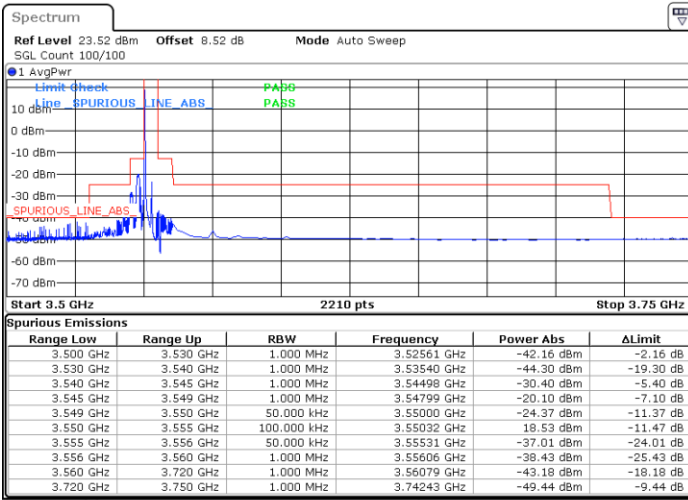

LTE Band 48 / 20MHz

QPSK

Highest Channel / 1RB0

Highest Channel / 1RBmax

Date: 26.NOV.2021 19:43:44

Date: 26.NOV.2021 20:02:08

Highest Channel / Full RB

N/A

Date: 26.NOV.2021 19:25:06

LTE Band 48 / 5MHz

16QAM

Lowest Channel / 1RB0

Lowest Channel / 1RBmax

Date: 26 NOV 2021 16:04:08

Date: 26 NOV 2021 16:11:24

Lowest Channel / Full RB

N/A

Date: 26 NOV 2021 16:18:54

LTE Band 48 / 5MHz

16QAM

Middle Channel / 1RB0

Middle Channel / 1RBmax

Date: 26 NOV 2021 16:30:56

Date: 26 NOV 2021 16:34:44

Middle Channel / Full RB

N/A

Date: 26 NOV 2021 18:56:28

LTE Band 48 / 5MHz

16QAM

Highest Channel / 1RB0

Highest Channel / 1RBmax

Date: 26 NOV 2021 16:54:03