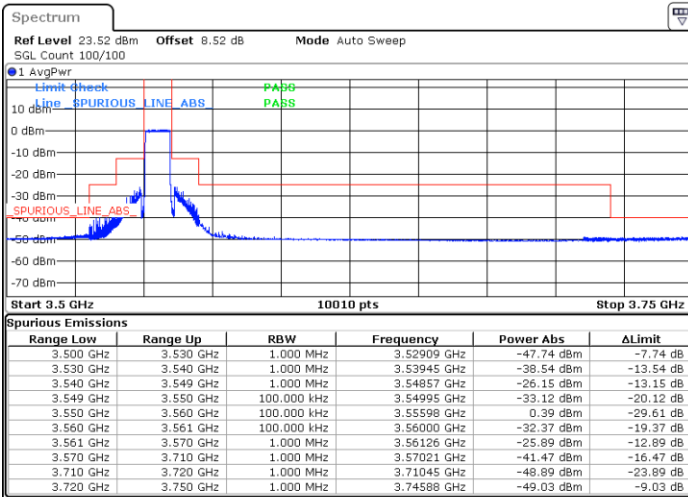

64QAM

Highest Channel / 1RB0

Highest Channel / 1RBmax

Date: 26 NOV 2021 16:55:18

Date: 26 NOV 2021 16:49:20

Highest Channel / Full RB

N/A

Date: 26 NOV 2021 16:43:15

LTE Band 48 / 10MHz

64QAM

Lowest Channel / 1RB0

Lowest Channel / 1RBmax

Date: 26 NOV 2021 17:01:07

Date: 26 NOV 2021 17:05:38

Lowest Channel / Full RB

N/A

Date: 26 NOV 2021 17:17:29

LTE Band 48 / 10MHz

64QAM

MiddleChannel / 1RB0

Middle Channel / 1RBmax

Date: 26 NOV 2021 17:28:02

Date: 26 NOV 2021 17:33:26

Middle Channel / Full RB

N/A

Date: 26 NOV 2021 17:23:01

LTE Band 48 / 10MHz

64QAM

Highest Channel / 1RB0

Highest Channel / 1RBmax

Date: 26 NOV 2021 17:56:09

Date: 26 NOV 2021 18:36:01