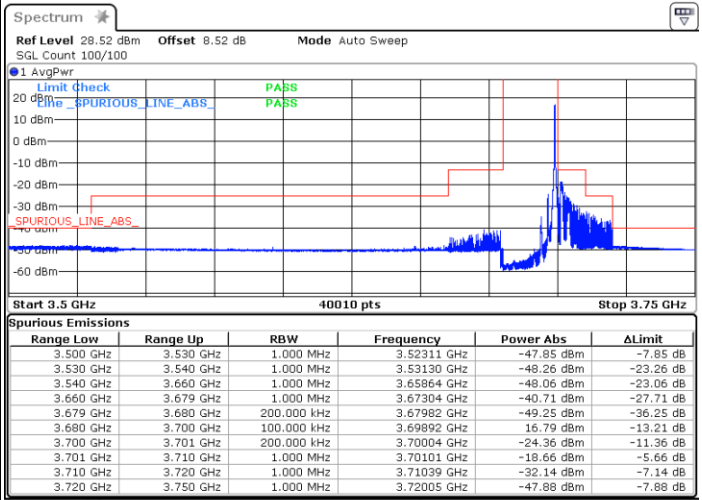

Lowest Channel / 1RB0

Lowest Channel / 1RBmax

Date: 26 NOV 2021 19:42:04

Date: 26 NOV 2021 19:46:07

Lowest Channel / Full RB

N/A

Date: 26 NOV 2021 20:05:48

LTE Band 48 / 20MHz

64QAM

Middle Channel / 1RB0

Middle Channel / 1RBmax

Date: 26 NOV 2021 20:23:46

Date: 26 NOV 2021 20:17:15

Middle Channel / Full RB

N/A

Date: 26 NOV 2021 20:11:27

LTE Band 48 / 20MHz

64QAM

Highest Channel / 1RB0

Highest Channel / 1RBmax

Date: 26.NOV.2021 19:47:14

Date: 26.NOV.2021 19:55:14

Highest Channel / Full RB

N/A