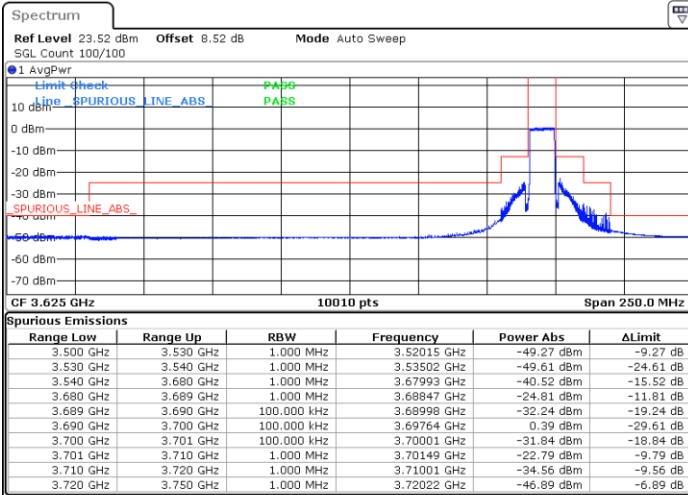

Date: 26 NOV 2021 17:17:29

LTE Band 48 / 10MHz

64QAM

MiddleChannel / 1RB0

Middle Channel / 1RBmax

Date: 26 NOV 2021 17:28:02

Date: 26 NOV 2021 17:33:26

Middle Channel / Full RB

N/A

Date: 26 NOV 2021 17:23:01

LTE Band 48 / 10MHz

64QAM

Highest Channel / 1RB0

Highest Channel / 1RBmax

Date: 26 NOV 2021 17:56:09

Date: 26 NOV 2021 18:36:01

Highest Channel / Full RB

N/A

Date: 26 NOV 2021 17:43:52

LTE Band 48 / 15MHz

64QAM

Lowest Channel / 1RB0

Lowest Channel / 1RBmax

Date: 26 NOV 2021 18:49:42

Date: 26 NOV 2021 18:43:51

Lowest Channel / Full RB

N/A

Date: 26 NOV 2021 18:54:52

LTE Band 48 / 15MHz

64QAM

Middle Channel / 1RB0

Middle Channel / 1RBmax