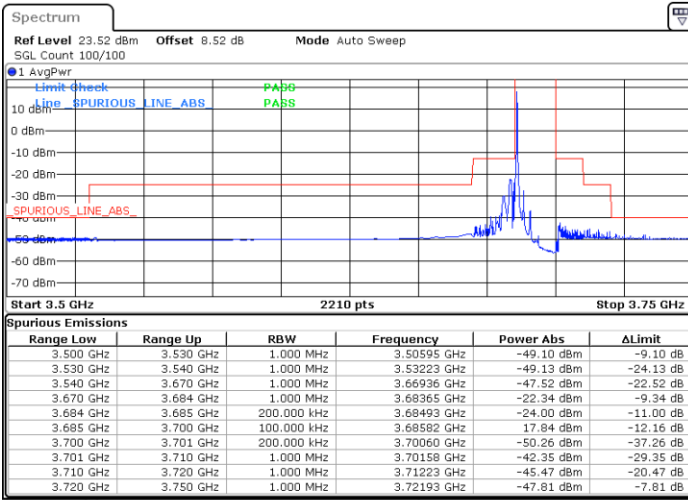

LTE Band 48 / 15MHz

16QAM

Middle Channel / 1RB0

Middle Channel / 1RBmax

Date: 26 NOV 2021 19:02:18

Date: 26 NOV 2021 19:06:14

Middle Channel / Full RB

N/A

Date: 26 NOV 2021 19:12:29

LTE Band 48 / 15MHz

16QAM

Highest Channel / 1RB0

Highest Channel / 1RBmax

Date: 26 NOV 2021 19:27:04

Date: 26 NOV 2021 19:22:28

Highest Channel / Full RB

N/A

Date: 26 NOV 2021 19:17:25

LTE Band 48 / 20MHz

16QAM

Lowest Channel / 1RB0

Lowest Channel / 1RBmax

Date: 26 NOV 2021 19:39:21

Date: 26 NOV 2021 19:46:37

Lowest Channel / Full RB

N/A

Date: 26 NOV 2021 20:04:24

LTE Band 48 / 20MHz

16QAM

Middle Channel / 1RB0

Middle Channel / 1RBmax

Date: 26 NOV 2021 20:21:47