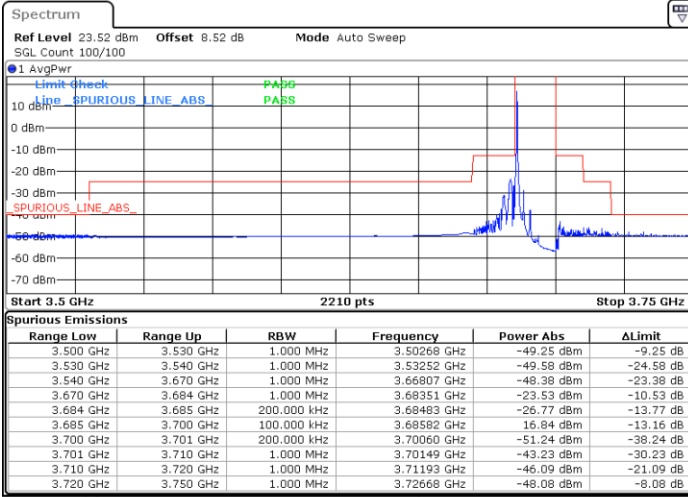

Date: 26 NOV 2021 18:43:51

Lowest Channel / Full RB

N/A

Date: 26 NOV 2021 18:54:52

LTE Band 48 / 15MHz

64QAM

Middle Channel / 1RB0

Middle Channel / 1RBmax

Date: 26 NOV 2021 19:03:20

Date: 26 NOV 2021 19:09:16

Middle Channel / Full RB

N/A

Date: 26 NOV 2021 19:13:53

LTE Band 48 / 15MHz

64QAM

Highest Channel / 1RB0

Highest Channel / 1RBmax

Date: 26 NOV 2021 19:28:08

Date: 26 NOV 2021 19:23:32

Highest Channel / Full RB

N/A

Date: 26 NOV 2021 19:18:28

LTE Band 48 / 20MHz

64QAM

Lowest Channel / 1RB0

Lowest Channel / 1RBmax

Date: 26 NOV 2021 19:42:04

Date: 26 NOV 2021 19:46:07

Lowest Channel / Full RB

N/A

Date: 26 NOV 2021 20:05:48

LTE Band 48 / 20MHz