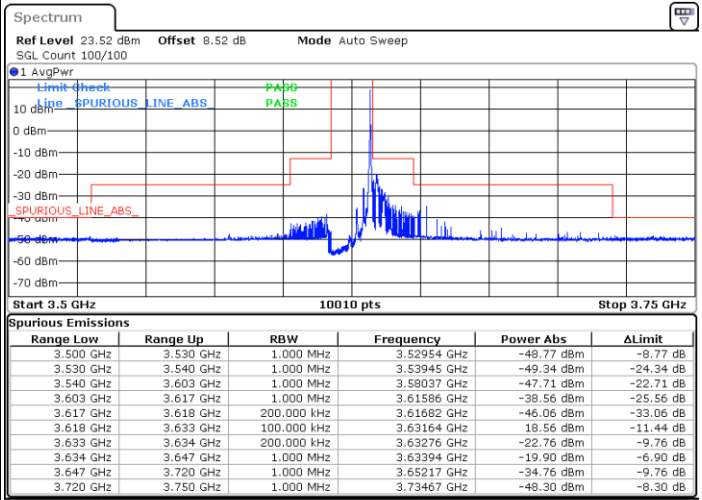

Highest Channel / 1RB0

Highest Channel / 1RBmax

Date: 26 NOV 2021 17:53:14

Date: 26 NOV 2021 18:33:20

Highest Channel / Full RB

N/A

Date: 26 NOV 2021 17:41:00

LTE Band 48 / 15MHz

16QAM

Lowest Channel / 1RB0

Lowest Channel / 1RBmax

Date: 26 NOV 2021 18:48:23

Date: 26 NOV 2021 18:42:36

Lowest Channel / Full RB

N/A

Date: 26 NOV 2021 18:53:38

LTE Band 48 / 15MHz

16QAM

Middle Channel / 1RB0

Middle Channel / 1RBmax

Date: 26 NOV 2021 19:02:18

Date: 26 NOV 2021 19:06:14

Middle Channel / Full RB

N/A

Date: 26 NOV 2021 19:12:29

LTE Band 48 / 15MHz

16QAM

Highest Channel / 1RB0

Highest Channel / 1RBmax

Date: 26 NOV 2021 19:27:04

Date: 26 NOV 2021 19:22:28

Highest Channel / Full RB