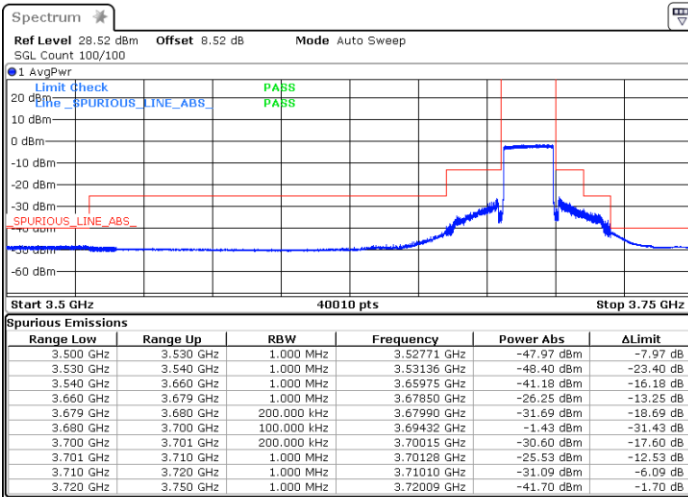

LTE Band 48 / 20MHz

QPSK

Highest Channel / 1RB0

Highest Channel / 1RBmax

Date: 26.NOV.2021 19:43:44

Date: 26.NOV.2021 20:02:08

Highest Channel / Full RB

N/A

Date: 26.NOV.2021 19:25:06

LTE Band 48 / 5MHz

16QAM

Lowest Channel / 1RB0

Lowest Channel / 1RBmax

Date: 26 NOV 2021 16:04:08

Date: 26 NOV 2021 16:11:24

Lowest Channel / Full RB