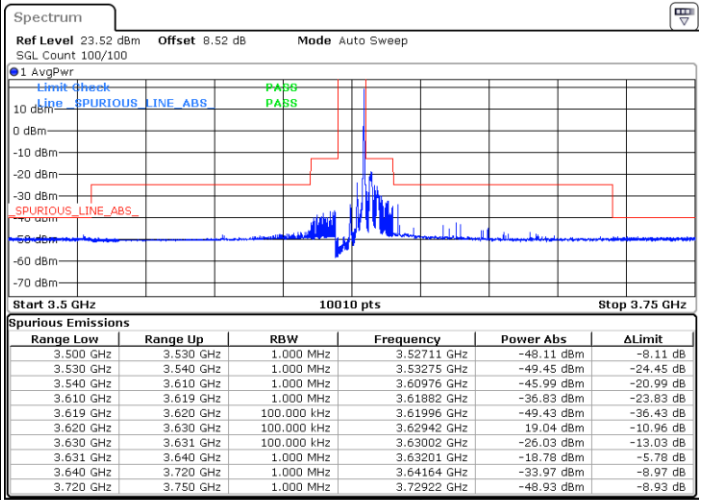

Date: 26 NOV 2021 16:48:19

Highest Channel / Full RB

N/A

Date: 26 NOV 2021 16:41:19

LTE Band 48 / 10MHz

16QAM

Lowest Channel / 1RB0

Lowest Channel / 1RBmax

Date: 26 NOV 2021 16:59:39

Date: 26 NOV 2021 17:04:31

Lowest Channel / Full RB

N/A

Date: 26 NOV 2021 17:15:45

LTE Band 48 / 10MHz

16QAM

MiddleChannel / 1RB0

Middle Channel / 1RBmax

Date: 26 NOV 2021 17:26:40

Date: 26 NOV 2021 17:32:26

Middle Channel / Full RB

N/A

Date: 26 NOV 2021 17:21:48

LTE Band 48 / 10MHz

16QAM

Highest Channel / 1RB0

Highest Channel / 1RBmax

Date: 26 NOV 2021 17:53:14

Date: 26 NOV 2021 18:33:20

Highest Channel / Full RB

N/A

Date: 26 NOV 2021 17:41:00

LTE Band 48 / 15MHz