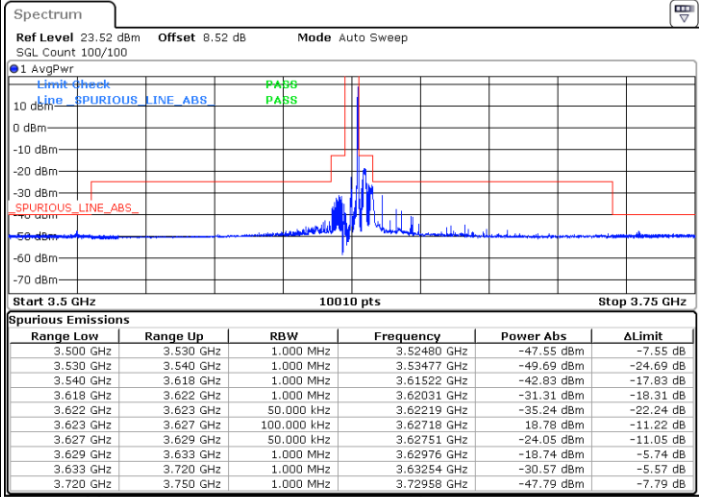

Date: 26.NOV.2021 19:25:06

LTE Band 48 / 5MHz

16QAM

Lowest Channel / 1RB0

Lowest Channel / 1RBmax

Date: 26 NOV 2021 16:04:08

Date: 26 NOV 2021 16:11:24

Lowest Channel / Full RB

N/A

Date: 26 NOV 2021 16:18:54

LTE Band 48 / 5MHz

16QAM

Middle Channel / 1RB0

Middle Channel / 1RBmax

Date: 26 NOV 2021 16:30:56

Date: 26 NOV 2021 16:34:44

Middle Channel / Full RB

N/A

Date: 26 NOV 2021 18:56:28

LTE Band 48 / 5MHz

16QAM

Highest Channel / 1RB0

Highest Channel / 1RBmax

Date: 26 NOV 2021 16:54:03

Date: 26 NOV 2021 16:48:19

Highest Channel / Full RB

N/A

Date: 26 NOV 2021 16:41:19

LTE Band 48 / 10MHz

16QAM

Lowest Channel / 1RB0

Lowest Channel / 1RBmax