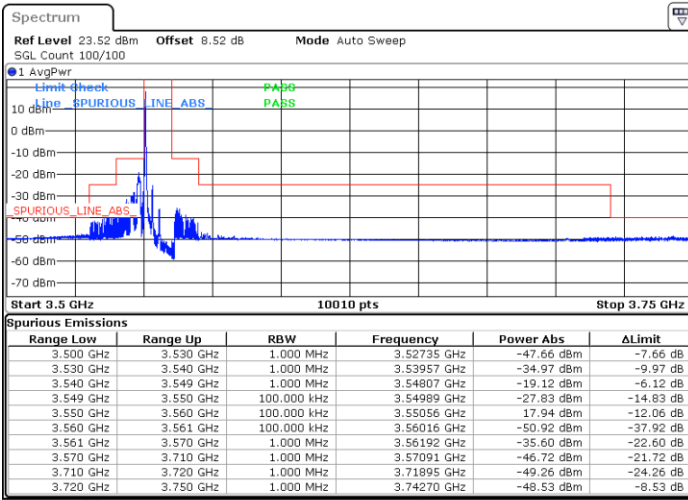

Lowest Channel / 1RBmax

Date: 26 NOV 2021 16:05:06

Date: 26 NOV 2021 16:12:53

Lowest Channel / Full RB

N/A

Date: 26 NOV 2021 16:20:54

LTE Band 48 / 5MHz

64QAM

Middle Channel / 1RB0

Middle Channel / 1RBmax

Date: 26 NOV 2021 16:31:51

Date: 26 NOV 2021 16:35:41

Middle Channel / Full RB

N/A

Date: 26.NOV.2021 19:11:22

LTE Band 48 / 5MHz

64QAM

Highest Channel / 1RB0

Highest Channel / 1RBmax

Date: 26 NOV 2021 16:55:18

Date: 26 NOV 2021 16:49:20

Highest Channel / Full RB

N/A

Date: 26 NOV 2021 16:43:15

LTE Band 48 / 10MHz

64QAM

Lowest Channel / 1RB0

Lowest Channel / 1RBmax

Date: 26 NOV 2021 17:01:07

Date: 26 NOV 2021 17:05:38

Lowest Channel / Full RB

N/A