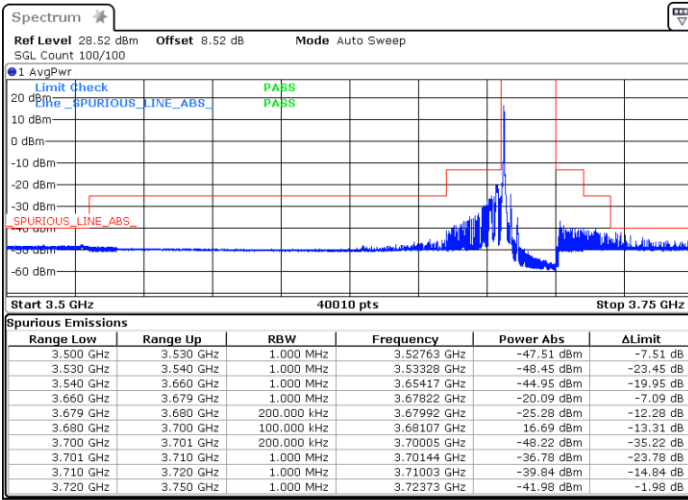

Highest Channel / 1RBmax

Date: 26 NOV 2021 19:28:08

Date: 26 NOV 2021 19:23:32

Highest Channel / Full RB

N/A

Date: 26 NOV 2021 19:18:28

LTE Band 48 / 20MHz

64QAM

Lowest Channel / 1RB0

Lowest Channel / 1RBmax

Date: 26 NOV 2021 19:42:04

Date: 26 NOV 2021 19:46:07

Lowest Channel / Full RB

N/A

Date: 26 NOV 2021 20:05:48

LTE Band 48 / 20MHz

64QAM

Middle Channel / 1RB0

Middle Channel / 1RBmax

Date: 26 NOV 2021 20:23:46

Date: 26 NOV 2021 20:17:15

Middle Channel / Full RB

N/A

Date: 26 NOV 2021 20:11:27

LTE Band 48 / 20MHz

64QAM

Highest Channel / 1RB0

Highest Channel / 1RBmax

Date: 26.NOV.2021 19:47:14

Date: 26.NOV.2021 19:55:14

Highest Channel / Full RB

N/A