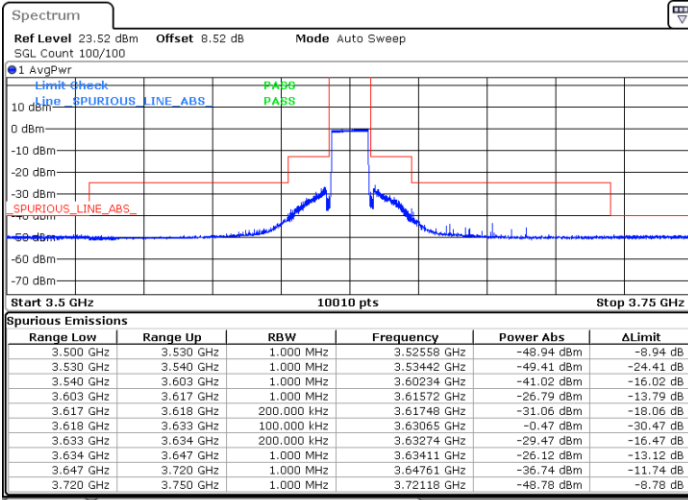

LTE Band 48 / 15MHz

16QAM

Middle Channel / 1RB0

Middle Channel / 1RBmax

Date: 26 NOV 2021 19:02:18

Date: 26 NOV 2021 19:06:14

Middle Channel / Full RB

N/A

Date: 26 NOV 2021 19:12:29

LTE Band 48 / 15MHz

16QAM

Highest Channel / 1RB0

Highest Channel / 1RBmax

Date: 26 NOV 2021 19:27:04

Date: 26 NOV 2021 19:22:28

Highest Channel / Full RB