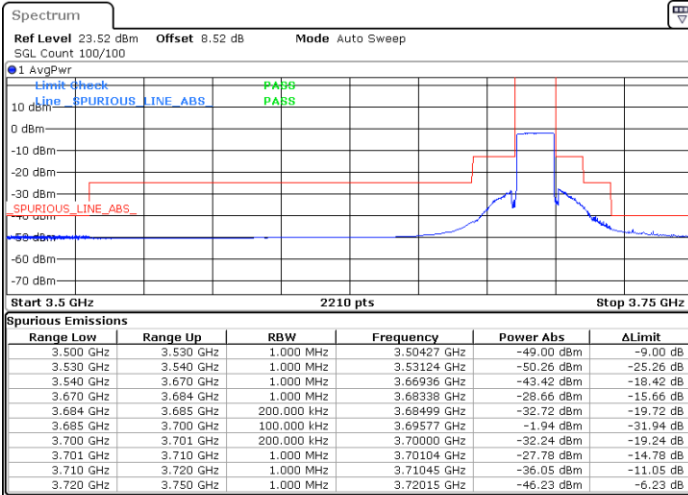

Date: 26 NOV 2021 19:03:20

Date: 26 NOV 2021 19:09:16

Middle Channel / Full RB

N/A

Date: 26 NOV 2021 19:13:53

LTE Band 48 / 15MHz

64QAM

Highest Channel / 1RB0

Highest Channel / 1RBmax

Date: 26 NOV 2021 19:28:08

Date: 26 NOV 2021 19:23:32

Highest Channel / Full RB

N/A

Date: 26 NOV 2021 19:18:28

LTE Band 48 / 20MHz

64QAM

Lowest Channel / 1RB0

Lowest Channel / 1RBmax

Date: 26 NOV 2021 19:42:04

Date: 26 NOV 2021 19:46:07

Lowest Channel / Full RB

N/A

Date: 26 NOV 2021 20:05:48

LTE Band 48 / 20MHz