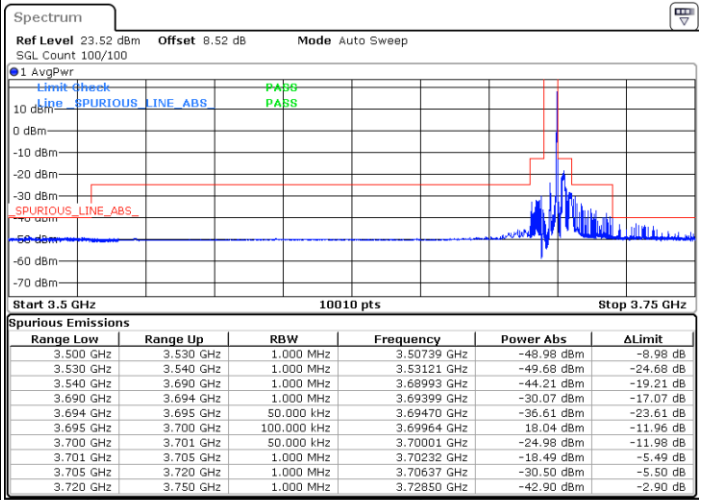

Lowest Channel / 1RBmax

Date: 26 NOV 2021 16:05:06

Date: 26 NOV 2021 16:12:53

Lowest Channel / Full RB

N/A

Date: 26 NOV 2021 16:20:54

LTE Band 48 / 5MHz

64QAM

Middle Channel / 1RB0

Middle Channel / 1RBmax

Date: 26 NOV 2021 16:31:51

Date: 26 NOV 2021 16:35:41

Middle Channel / Full RB

N/A

Date: 26.NOV.2021 19:11:22

LTE Band 48 / 5MHz

64QAM

Highest Channel / 1RB0

Highest Channel / 1RBmax

Date: 26 NOV 2021 16:55:18

Date: 26 NOV 2021 16:49:20

Highest Channel / Full RB

N/A

Date: 26 NOV 2021 16:43:15

LTE Band 48 / 10MHz

64QAM

Lowest Channel / 1RB0

Lowest Channel / 1RBmax

Date: 26 NOV 2021 17:01:07

Date: 26 NOV 2021 17:05:38

Lowest Channel / Full RB

N/A