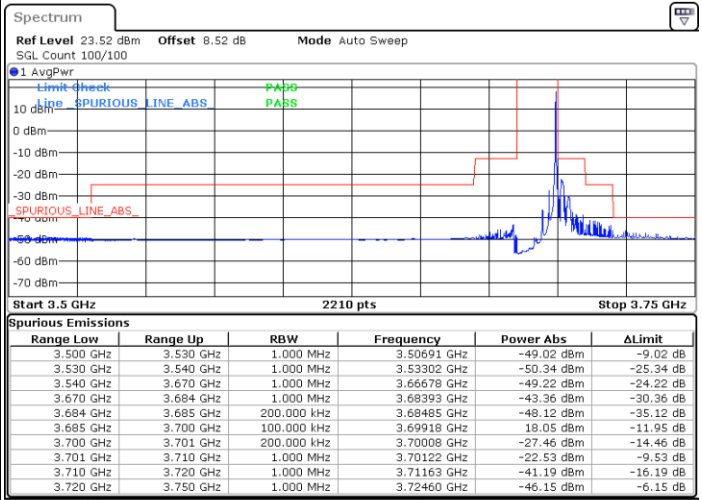

LTE Band 48 / 15MHz

16QAM

Middle Channel / 1RB0

Middle Channel / 1RBmax

Date: 26 NOV 2021 19:02:18

Date: 26 NOV 2021 19:06:14

Middle Channel / Full RB

N/A

Date: 26 NOV 2021 19:12:29

LTE Band 48 / 15MHz

16QAM

Highest Channel / 1RB0

Highest Channel / 1RBmax

Date: 26 NOV 2021 19:27:04

Date: 26 NOV 2021 19:22:28

Highest Channel / Full RB

N/A

Date: 26 NOV 2021 19:17:25

LTE Band 48 / 20MHz

16QAM

Lowest Channel / 1RB0

Lowest Channel / 1RBmax

Date: 26 NOV 2021 19:39:21

Date: 26 NOV 2021 19:46:37

Lowest Channel / Full RB

N/A

Date: 26 NOV 2021 20:04:24

LTE Band 48 / 20MHz

16QAM

Middle Channel / 1RB0

Middle Channel / 1RBmax

Date: 26 NOV 2021 20:21:47