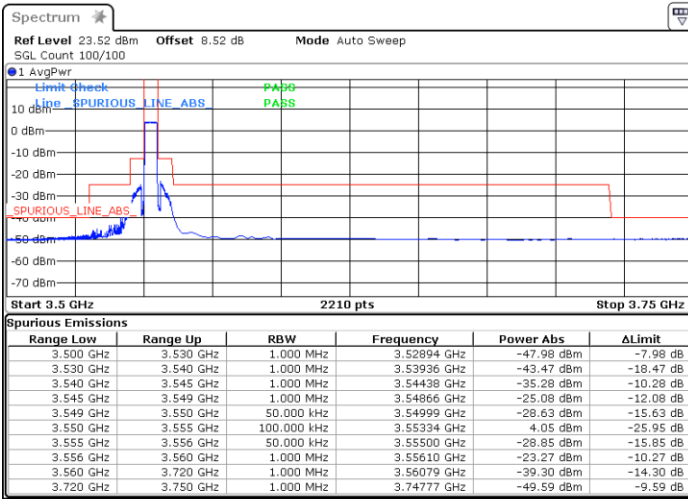

LTE Band 48 / 20MHz

QPSK

Highest Channel / 1RB0

Highest Channel / 1RBmax

Date: 26.NOV.2021 19:43:44

Date: 26.NOV.2021 20:02:08

Highest Channel / Full RB

N/A

Date: 26.NOV.2021 19:25:06

LTE Band 48 / 5MHz

16QAM

Lowest Channel / 1RB0

Lowest Channel / 1RBmax

Date: 26 NOV 2021 16:04:08

Date: 26 NOV 2021 16:11:24

Lowest Channel / Full RB

N/A

Date: 26 NOV 2021 16:18:54

LTE Band 48 / 5MHz

16QAM

Middle Channel / 1RB0

Middle Channel / 1RBmax

Date: 26 NOV 2021 16:30:56

Date: 26 NOV 2021 16:34:44

Middle Channel / Full RB

N/A

Date: 26 NOV 2021 18:56:28

LTE Band 48 / 5MHz

16QAM

Highest Channel / 1RB0

Highest Channel / 1RBmax

Date: 26 NOV 2021 16:54:03