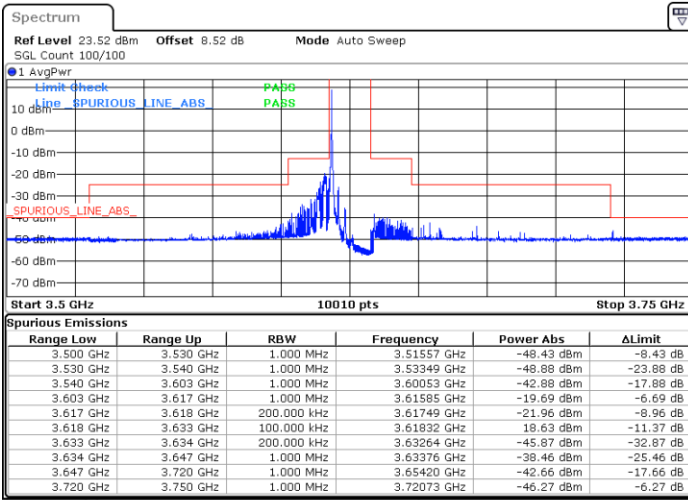

Highest Channel / 1RB0

Highest Channel / 1RBmax

Date: 26 NOV 2021 17:53:14

Date: 26 NOV 2021 18:33:20

Highest Channel / Full RB

N/A

Date: 26 NOV 2021 17:41:00

LTE Band 48 / 15MHz

16QAM

Lowest Channel / 1RB0

Lowest Channel / 1RBmax

Date: 26 NOV 2021 18:48:23

Date: 26 NOV 2021 18:42:36

Lowest Channel / Full RB

N/A

Date: 26 NOV 2021 18:53:38

LTE Band 48 / 15MHz

16QAM

Middle Channel / 1RB0

Middle Channel / 1RBmax

Date: 26 NOV 2021 19:02:18

Date: 26 NOV 2021 19:06:14

Middle Channel / Full RB

N/A

Date: 26 NOV 2021 19:12:29

LTE Band 48 / 15MHz

16QAM

Highest Channel / 1RB0

Highest Channel / 1RBmax

Date: 26 NOV 2021 19:27:04

Date: 26 NOV 2021 19:22:28

Highest Channel / Full RB