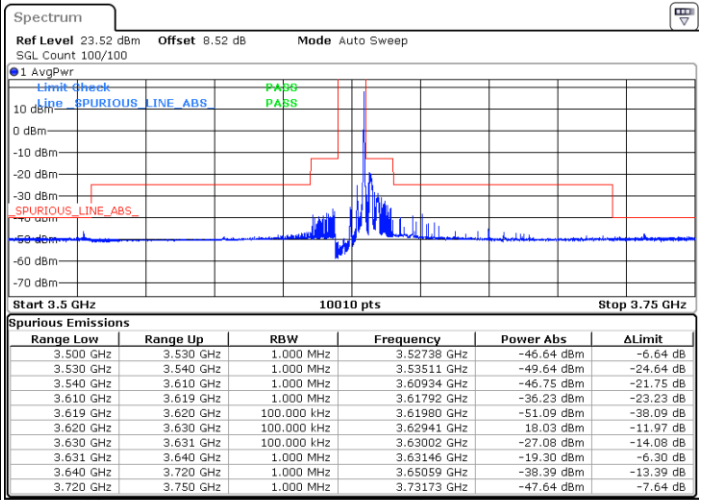

LTE Band 48 / 10MHz

64QAM

Lowest Channel / 1RB0

Lowest Channel / 1RBmax

Date: 26 NOV 2021 17:01:07

Date: 26 NOV 2021 17:05:38

Lowest Channel / Full RB

N/A

Date: 26 NOV 2021 17:17:29

LTE Band 48 / 10MHz

64QAM

MiddleChannel / 1RB0

Middle Channel / 1RBmax

Date: 26 NOV 2021 17:28:02

Date: 26 NOV 2021 17:33:26

Middle Channel / Full RB

N/A

Date: 26 NOV 2021 17:23:01

LTE Band 48 / 10MHz

64QAM

Highest Channel / 1RB0

Highest Channel / 1RBmax

Date: 26 NOV 2021 17:56:09

Date: 26 NOV 2021 18:36:01

Highest Channel / Full RB

N/A

Date: 26 NOV 2021 17:43:52

LTE Band 48 / 15MHz

64QAM

Lowest Channel / 1RB0

Lowest Channel / 1RBmax

Date: 26 NOV 2021 18:49:42