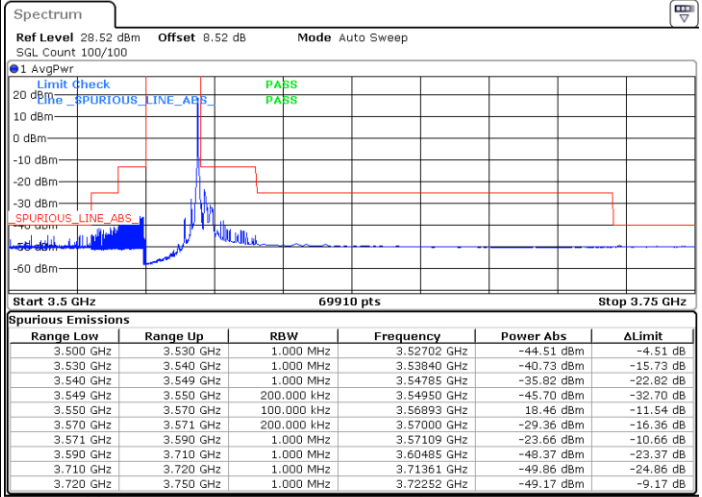

Date: 26 NOV 2021 19:12:29

LTE Band 48 / 15MHz

16QAM

Highest Channel / 1RB0

Highest Channel / 1RBmax

Date: 26 NOV 2021 19:27:04

Date: 26 NOV 2021 19:22:28

Highest Channel / Full RB

N/A

Date: 26 NOV 2021 19:17:25

LTE Band 48 / 20MHz

16QAM

Lowest Channel / 1RB0

Lowest Channel / 1RBmax

Date: 26 NOV 2021 19:39:21

Date: 26 NOV 2021 19:46:37

Lowest Channel / Full RB

N/A

Date: 26 NOV 2021 20:04:24

LTE Band 48 / 20MHz

16QAM

Middle Channel / 1RB0

Middle Channel / 1RBmax

Date: 26 NOV 2021 20:21:47

Date: 26 NOV 2021 20:15:53

Middle Channel / Full RB

N/A

Date: 26 NOV 2021 20:10:03

LTE Band 48 / 20MHz

16QAM

Highest Channel / 1RB0

Highest Channel / 1RBmax