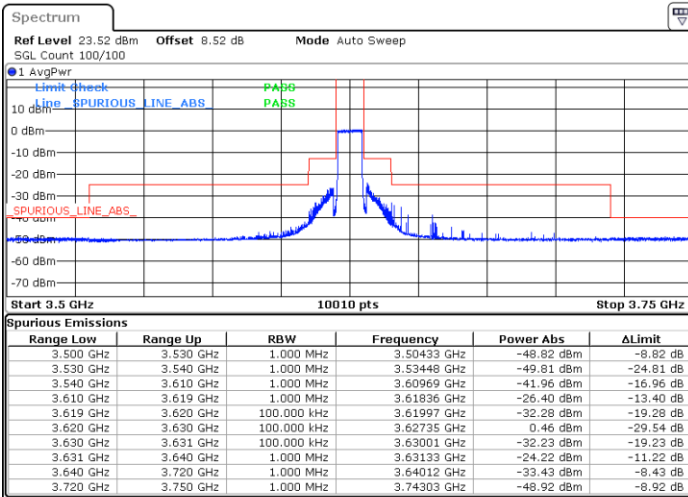

LTE Band 48 / 10MHz

64QAM

Lowest Channel / 1RB0

Lowest Channel / 1RBmax

Date: 26 NOV 2021 17:01:07

Date: 26 NOV 2021 17:05:38

Lowest Channel / Full RB

N/A

Date: 26 NOV 2021 17:17:29

LTE Band 48 / 10MHz

64QAM

MiddleChannel / 1RB0

Middle Channel / 1RBmax

Date: 26 NOV 2021 17:28:02

Date: 26 NOV 2021 17:33:26

Middle Channel / Full RB

N/A

Date: 26 NOV 2021 17:23:01

LTE Band 48 / 10MHz

64QAM

Highest Channel / 1RB0

Highest Channel / 1RBmax

Date: 26 NOV 2021 17:56:09

Date: 26 NOV 2021 18:36:01

Highest Channel / Full RB

N/A

Date: 26 NOV 2021 17:43:52

LTE Band 48 / 15MHz

64QAM

Lowest Channel / 1RB0

Lowest Channel / 1RBmax

Date: 26 NOV 2021 18:49:42