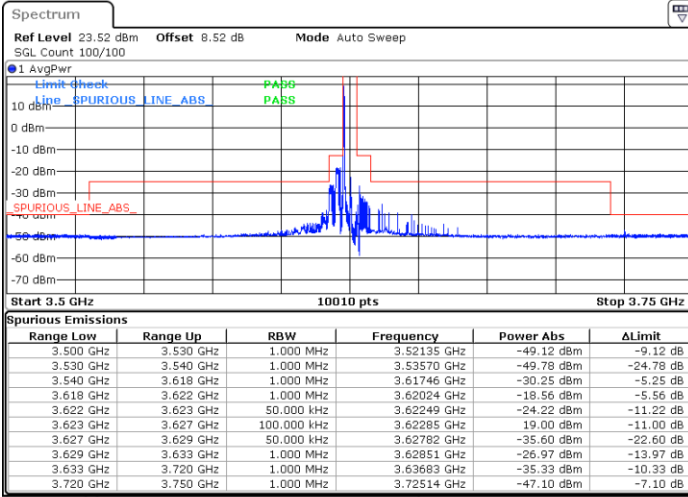

Date: 26.NOV.2021 19:25:06

LTE Band 48 / 5MHz

16QAM

Lowest Channel / 1RB0

Lowest Channel / 1RBmax

Date: 26 NOV 2021 16:04:08

Date: 26 NOV 2021 16:11:24

Lowest Channel / Full RB

N/A

Date: 26 NOV 2021 16:18:54

LTE Band 48 / 5MHz

16QAM

Middle Channel / 1RB0

Middle Channel / 1RBmax

Date: 26 NOV 2021 16:30:56

Date: 26 NOV 2021 16:34:44

Middle Channel / Full RB

N/A

Date: 26 NOV 2021 18:56:28

LTE Band 48 / 5MHz

16QAM

Highest Channel / 1RB0

Highest Channel / 1RBmax

Date: 26 NOV 2021 16:54:03

Date: 26 NOV 2021 16:48:19

Highest Channel / Full RB

N/A

Date: 26 NOV 2021 16:41:19

LTE Band 48 / 10MHz

16QAM

Lowest Channel / 1RB0

Lowest Channel / 1RBmax