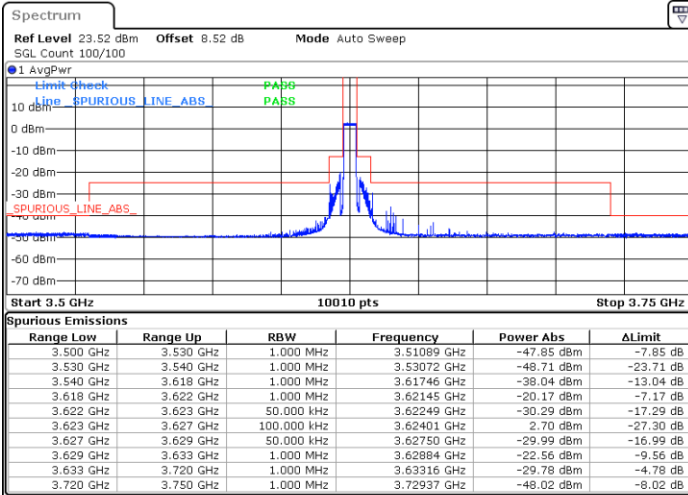

Lowest Channel / 1RBmax

Date: 26 NOV 2021 16:05:06

Date: 26 NOV 2021 16:12:53

Lowest Channel / Full RB

N/A

Date: 26 NOV 2021 16:20:54

LTE Band 48 / 5MHz

64QAM

Middle Channel / 1RB0

Middle Channel / 1RBmax

Date: 26 NOV 2021 16:31:51

Date: 26 NOV 2021 16:35:41

Middle Channel / Full RB

N/A

Date: 26.NOV.2021 19:11:22

LTE Band 48 / 5MHz

64QAM

Highest Channel / 1RB0

Highest Channel / 1RBmax

Date: 26 NOV 2021 16:55:18

Date: 26 NOV 2021 16:49:20

Highest Channel / Full RB

N/A

Date: 26 NOV 2021 16:43:15

LTE Band 48 / 10MHz

64QAM

Lowest Channel / 1RB0

Lowest Channel / 1RBmax

Date: 26 NOV 2021 17:01:07

Date: 26 NOV 2021 17:05:38

Lowest Channel / Full RB

N/A