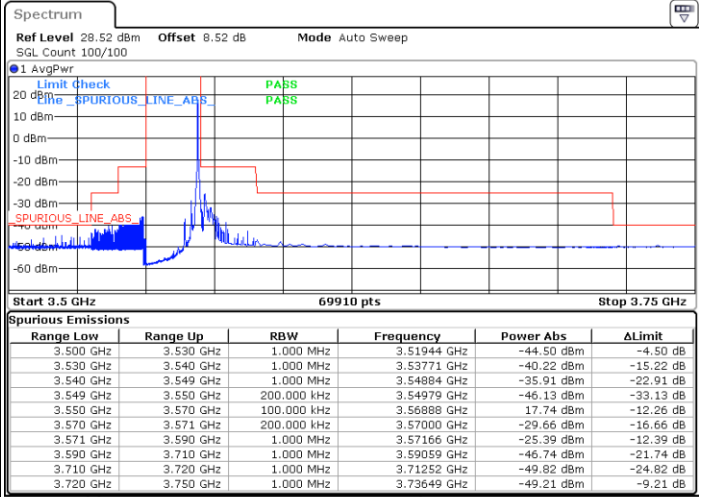

Date: 26 NOV 2021 18:43:51

Lowest Channel / Full RB

N/A

Date: 26 NOV 2021 18:54:52

LTE Band 48 / 15MHz

64QAM

Middle Channel / 1RB0

Middle Channel / 1RBmax

Date: 26 NOV 2021 19:03:20

Date: 26 NOV 2021 19:09:16

Middle Channel / Full RB

N/A

Date: 26 NOV 2021 19:13:53

LTE Band 48 / 15MHz

64QAM

Highest Channel / 1RB0

Highest Channel / 1RBmax

Date: 26 NOV 2021 19:28:08

Date: 26 NOV 2021 19:23:32

Highest Channel / Full RB

N/A

Date: 26 NOV 2021 19:18:28

LTE Band 48 / 20MHz

64QAM

Lowest Channel / 1RB0

Lowest Channel / 1RBmax

Date: 26 NOV 2021 19:42:04

Date: 26 NOV 2021 19:46:07

Lowest Channel / Full RB

N/A

Date: 26 NOV 2021 20:05:48

LTE Band 48 / 20MHz