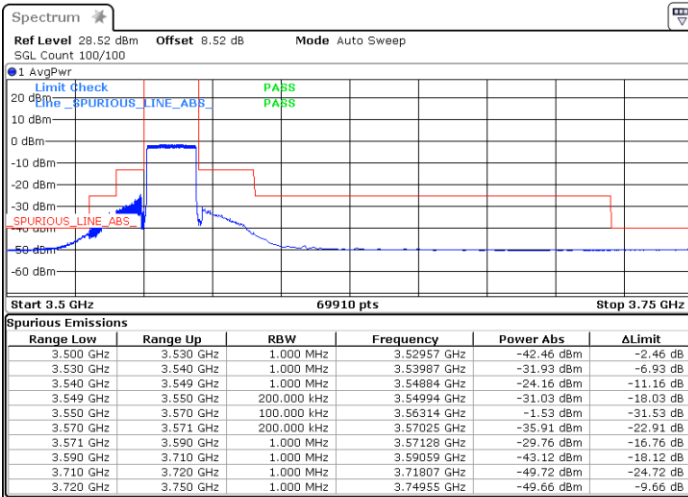

Date: 26 NOV 2021 19:12:29

LTE Band 48 / 15MHz

16QAM

Highest Channel / 1RB0

Highest Channel / 1RBmax

Date: 26 NOV 2021 19:27:04

Date: 26 NOV 2021 19:22:28

Highest Channel / Full RB

N/A

Date: 26 NOV 2021 19:17:25

LTE Band 48 / 20MHz

16QAM

Lowest Channel / 1RB0

Lowest Channel / 1RBmax

Date: 26 NOV 2021 19:39:21

Date: 26 NOV 2021 19:46:37

Lowest Channel / Full RB

N/A

Date: 26 NOV 2021 20:04:24

LTE Band 48 / 20MHz

16QAM

Middle Channel / 1RB0

Middle Channel / 1RBmax

Date: 26 NOV 2021 20:21:47

Date: 26 NOV 2021 20:15:53

Middle Channel / Full RB

N/A

Date: 26 NOV 2021 20:10:03

LTE Band 48 / 20MHz

16QAM

Highest Channel / 1RB0

Highest Channel / 1RBmax