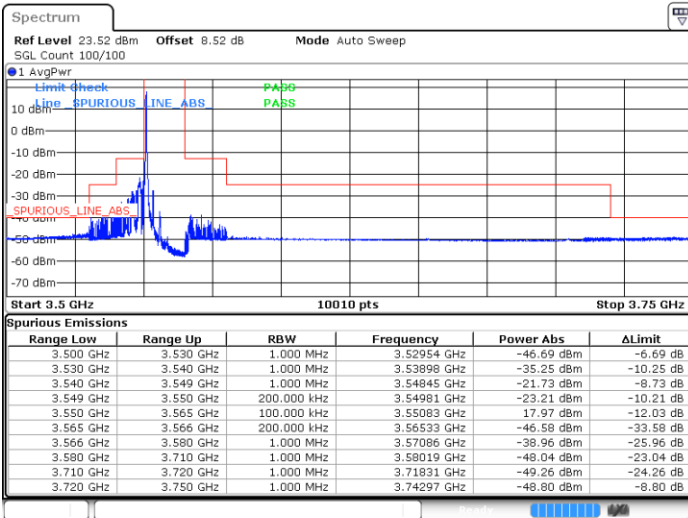

N/A

Date: 26 NOV 2021 17:23:01

LTE Band 48 / 10MHz

64QAM

Highest Channel / 1RB0

Highest Channel / 1RBmax

Date: 26 NOV 2021 17:56:09

Date: 26 NOV 2021 18:36:01

Highest Channel / Full RB

N/A

Date: 26 NOV 2021 17:43:52

LTE Band 48 / 15MHz

64QAM

Lowest Channel / 1RB0

Lowest Channel / 1RBmax

Date: 26 NOV 2021 18:49:42

Date: 26 NOV 2021 18:43:51

Lowest Channel / Full RB

N/A

Date: 26 NOV 2021 18:54:52

LTE Band 48 / 15MHz

64QAM

Middle Channel / 1RB0

Middle Channel / 1RBmax

Date: 26 NOV 2021 19:03:20

Date: 26 NOV 2021 19:09:16

Middle Channel / Full RB

N/A

Date: 26 NOV 2021 19:13:53

LTE Band 48 / 15MHz

64QAM

Highest Channel / 1RB0