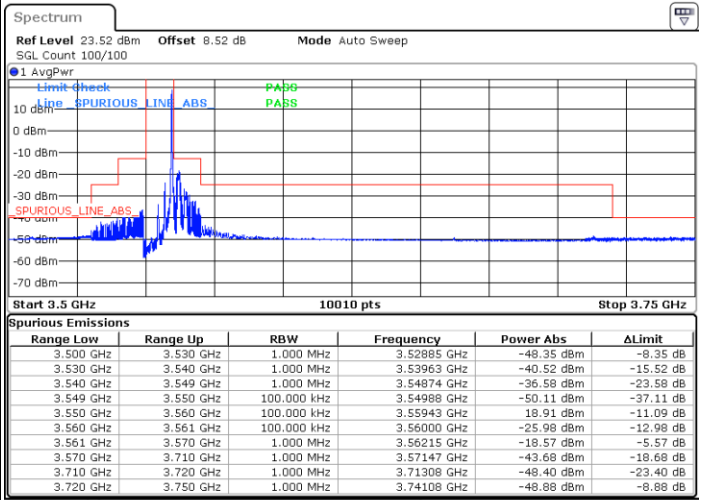

Middle Channel / Full RB

N/A

Date: 26 NOV 2021 18:56:28

LTE Band 48 / 5MHz

16QAM

Highest Channel / 1RB0

Highest Channel / 1RBmax

Date: 26 NOV 2021 16:54:03

Date: 26 NOV 2021 16:48:19

Highest Channel / Full RB

N/A

Date: 26 NOV 2021 16:41:19

LTE Band 48 / 10MHz

16QAM

Lowest Channel / 1RB0

Lowest Channel / 1RBmax

Date: 26 NOV 2021 16:59:39

Date: 26 NOV 2021 17:04:31

Lowest Channel / Full RB

N/A

Date: 26 NOV 2021 17:15:45

LTE Band 48 / 10MHz

16QAM

MiddleChannel / 1RB0