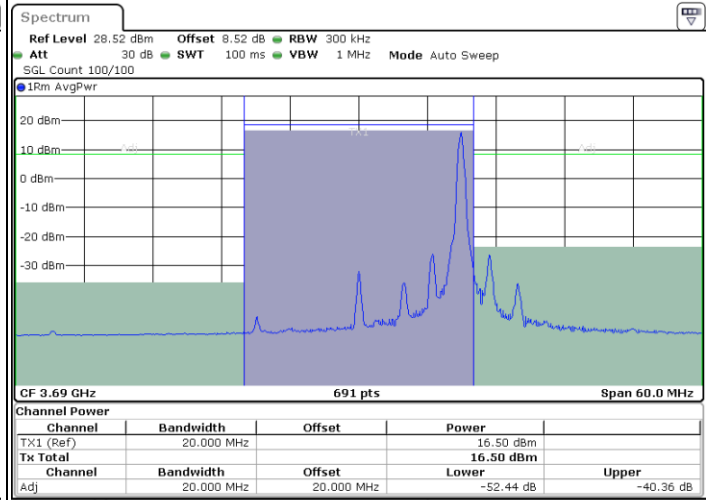

LTE Band 48 / 20MHz

256QAM

Highest Channel / 1RB0

Highest Channel / 1RBmax

Date: 26.NOV.2021 18:29:56

Date: 26.NOV.2021 18:30:36

Highest Channel / Full RB

Date: 26.NOV.2021 18:39:05

Conducted Band Edge

N/A

LTE Band 48 / 5MHz

QPSK

Middle Channel / 1RB0

Middle Channel / 1RBmax

Date: 29 DEC. 2021 02:24:59

Date: 26 NOV. 2021 16:33:47