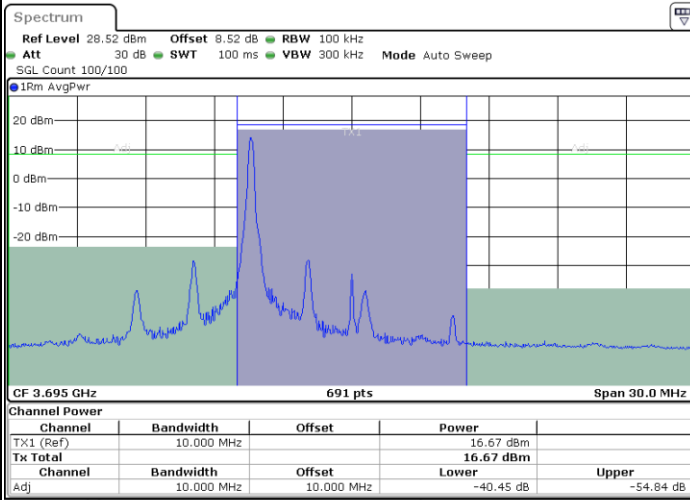

LTE Band 48 / 10MHz

256QAM

Lowest Channel / 1RB0

Lowest Channel / 1RBmax

Date: 26.NOV.2021 15:59:17

Date: 26.NOV.2021 16:00:17

Lowest Channel / Full RB

Date: 26.NOV.2021 16:07:21

LTE Band 48 / 10MHz

256QAM

MiddleChannel / 1RB0

Middle Channel / 1RBmax

Date: 26.NOV.2021 16:18:54

Date: 26.NOV.2021 16:19:30

Middle Channel / Full RB

Date: 26.NOV.2021 16:08:42

LTE Band 48 / 10MHz

256QAM

Highest Channel / 1RB0

Highest Channel / 1RBmax

Date: 26.NOV.2021 16:27:42

Date: 26.NOV.2021 16:28:59

Highest Channel / Full RB

Date: 26.NOV.2021 16:33:27