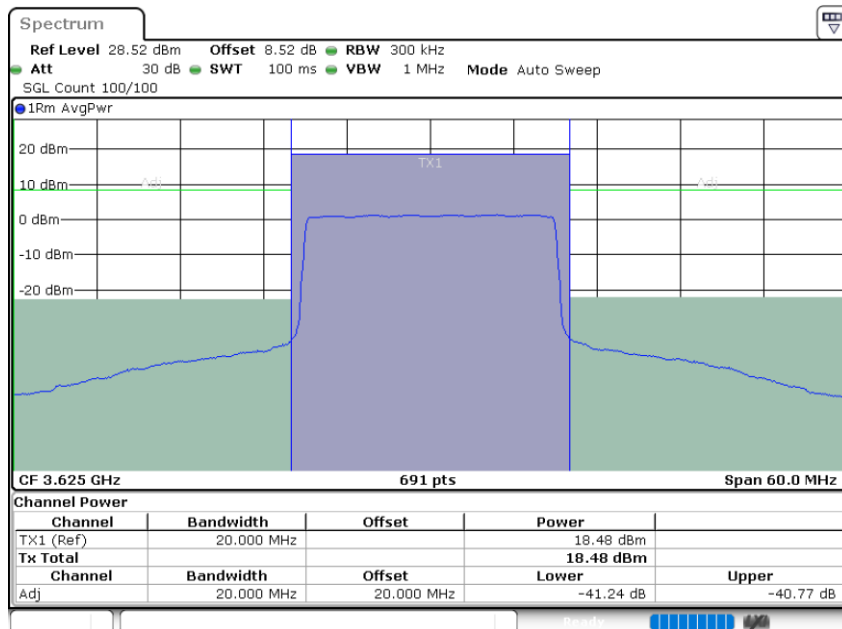

LTE Band 48 / 20MHz

64QAM

Middle Channel / 1RB0

Middle Channel / 1RBmax

Date: 26.NOV.2021 18:18:03

Date: 26.NOV.2021 18:20:55

Middle Channel / Full RB

Date: 26.NOV.2021 18:16:06

LTE Band 48 / 20MHz

64QAM

Highest Channel / 1RB0

Highest Channel / 1RBmax

Date: 26.NOV.2021 18:29:18

Date: 26.NOV.2021 18:31:11

Highest Channel / Full RB

Date: 26.NOV.2021 18:36:58