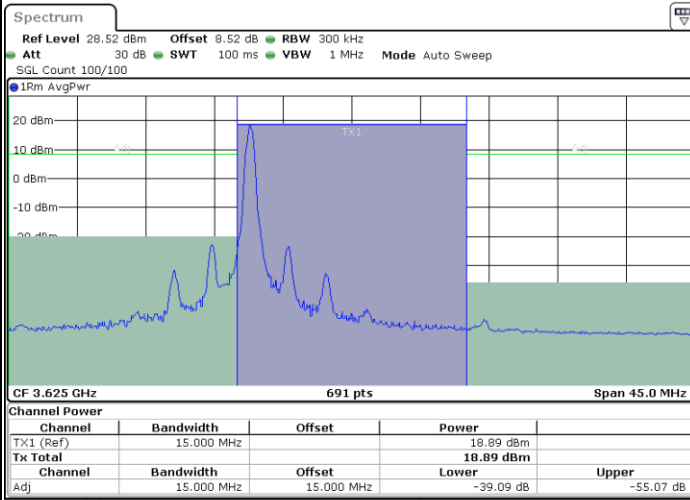

LTE Band 48 / 10MHz

64QAM

Highest Channel / 1RB0

Highest Channel / 1RBmax

Date: 26.NOV.2021 16:26:42

Date: 26.NOV.2021 16:29:39

Highest Channel / Full RB

Date: 26.NOV.2021 16:32:52

LTE Band 48 / 15MHz

64QAM

Lowest Channel / 1RB0

Lowest Channel / 1RBmax

Date: 26.NOV.2021 16:42:08

Date: 26.NOV.2021 16:44:07

Lowest Channel / Full RB

Date: 26.NOV.2021 16:48:03

LTE Band 48 / 15MHz

64QAM

Middle Channel / 1RB0

Middle Channel / 1RBmax

Date: 26.NOV.2021 16:56:02

Date: 26.NOV.2021 17:30:44

Middle Channel / Full RB

Date: 26.NOV.2021 16:50:45