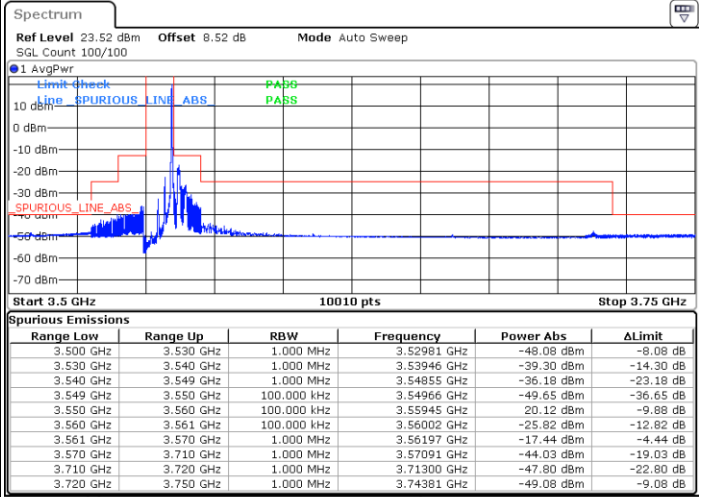

Middle Channel / Full

N/A

Date: 26 NOV. 2021 18:55:39

LTE Band 48 / 5MHz

QPSK

Highest Channel / 1RB0

Highest Channel / 1RBmax

Date: 26 NOV 2021 16:52:27

Date: 26 NOV 2021 16:46:50

Highest Channel / Full RB

N/A

Date: 26 NOV 2021 16:39:14

LTE Band 48 / 10MHz

QPSK

Lowest Channel / 1RB0

Lowest Channel / 1RBmax

Date: 26 NOV 2021 16:58:25

Date: 26 NOV 2021 17:03:25

Lowest Channel / Full RB

N/A

Date: 26 NOV 2021 17:08:21

LTE Band 48 / 10MHz

QPSK

MiddleChannel / 1RB0

Middle Channel / 1RBmax

Date: 26 NOV 2021 17:25:19

Date: 26 NOV 2021 17:31:26

Middle Channel / Full RB

N/A

Date: 26 NOV 2021 17:30:23

LTE Band 48 / 10MHz

QPSK