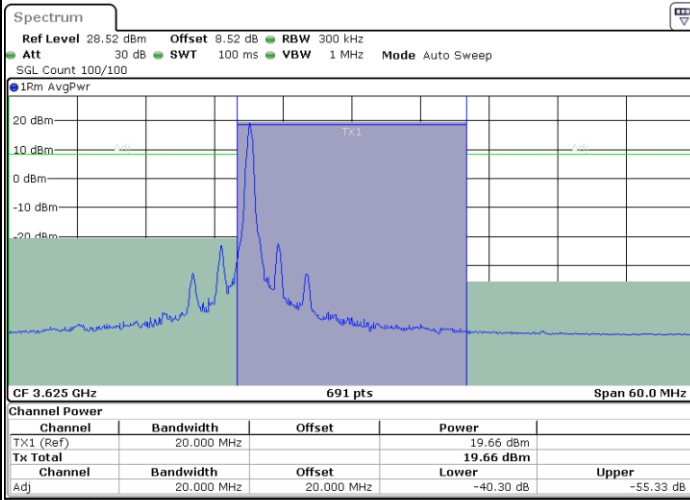

LTE Band 48 / 15MHz

64QAM

Highest Channel / 1RB0

Highest Channel / 1RBmax

Date: 26.NOV.2021 17:36:35

Date: 26.NOV.2021 17:38:19

Highest Channel / Full RB

Date: 26.NOV.2021 17:41:05

LTE Band 48 / 20MHz

64QAM

Lowest Channel / 1RB0

Lowest Channel / 1RBmax

Date: 26.NOV.2021 18:06:59

Date: 26.NOV.2021 18:08:56

Lowest Channel / Full RB

Date: 26.NOV.2021 18:11:29

LTE Band 48 / 20MHz

64QAM

Middle Channel / 1RB0

Middle Channel / 1RBmax

Date: 26.NOV.2021 18:18:03

Date: 26.NOV.2021 18:20:55

Middle Channel / Full RB

Date: 26.NOV.2021 18:16:06