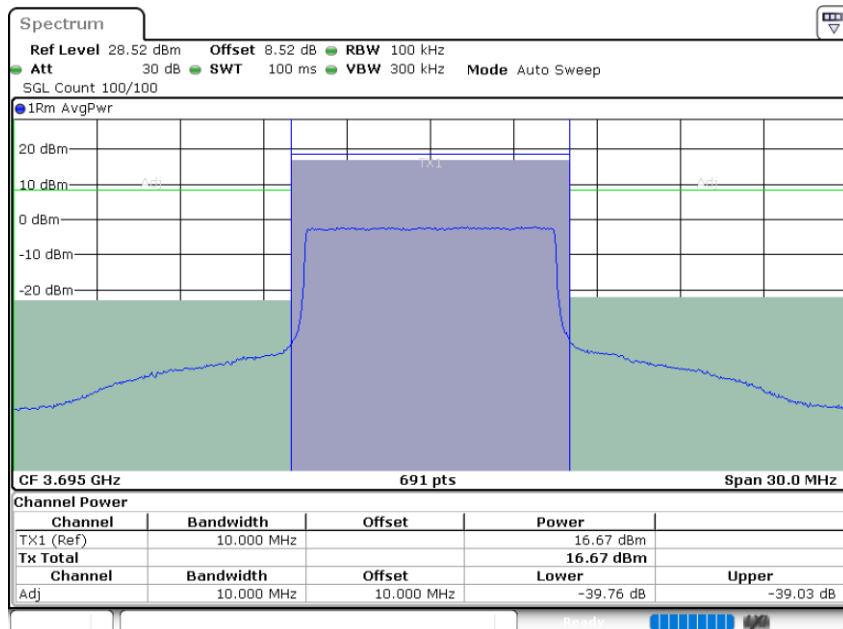

LTE Band 48 / 10MHz

256QAM

Highest Channel / 1RB0

Highest Channel / 1RBmax

Date: 26.NOV.2021 16:27:42

Date: 26.NOV.2021 16:28:59

Highest Channel / Full RB

Date: 26.NOV.2021 16:33:27

LTE Band 48 / 15MHz

256QAM

Lowest Channel / 1RB0

Lowest Channel / 1RBmax

Date: 26.NOV.2021 16:42:46

Date: 26.NOV.2021 16:43:29

Lowest Channel / Full RB

Date: 26.NOV.2021 16:48:56