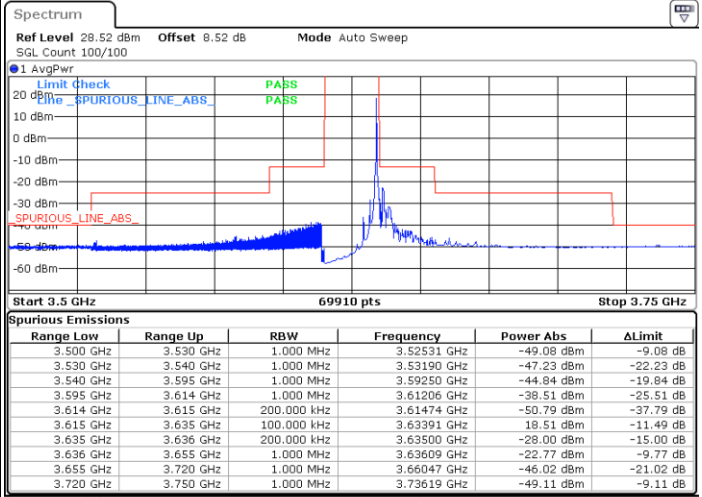

Date: 26 NOV 2021 19:11:29

LTE Band 48 / 15MHz

QPSK

Highest Channel / 1RB0

Highest Channel / 1RBmax

Date: 26 NOV 2021 19:25:42

Date: 26 NOV 2021 19:21:04

Highest Channel / Full RB

N/A

Date: 26 NOV 2021 19:16:15

LTE Band 48 / 20MHz

QPSK

Lowest Channel / 1RB0

Lowest Channel / 1RBmax

Date: 26 NOV 2021 19:33:27

Date: 26 NOV 2021 19:44:56

Lowest Channel / Full RB

N/A

Date: 26 NOV 2021 19:20:20

LTE Band 48 / 20MHz

QPSK

Middle Channel / 1RB0

Middle Channel / 1RBmax

Date: 26 NOV 2021 20:20:18