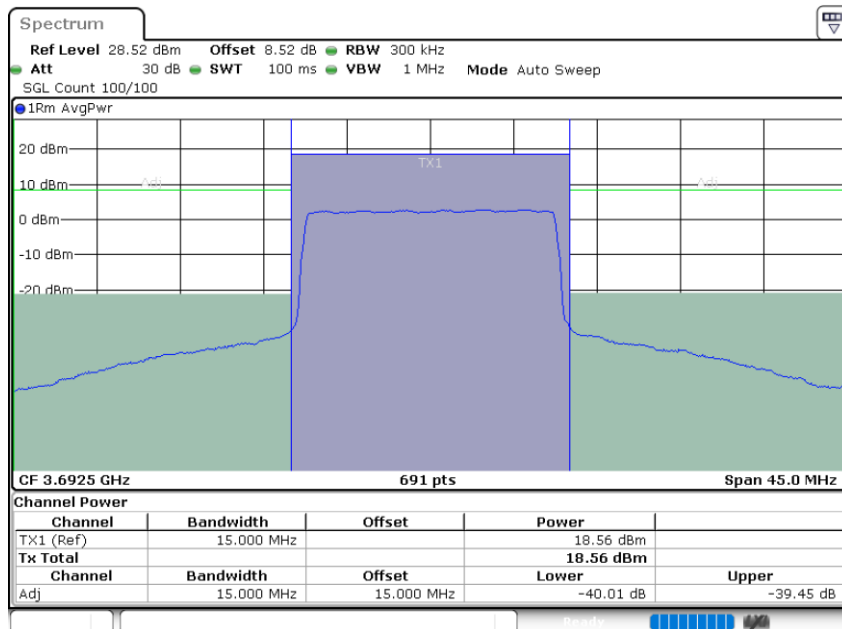

LTE Band 48 / 15MHz

64QAM

Highest Channel / 1RB0

Highest Channel / 1RBmax

Date: 26.NOV.2021 17:36:35

Date: 26.NOV.2021 17:38:19

Highest Channel / Full RB

Date: 26.NOV.2021 17:41:05

LTE Band 48 / 20MHz

64QAM

Lowest Channel / 1RB0

Lowest Channel / 1RBmax

Date: 26.NOV.2021 18:06:59

Date: 26.NOV.2021 18:08:56

Lowest Channel / Full RB

Date: 26.NOV.2021 18:11:29