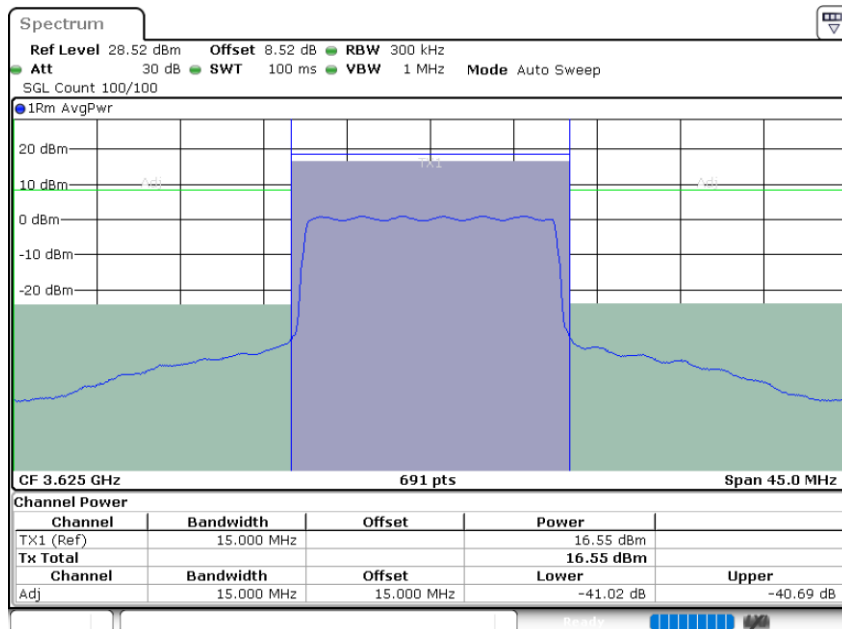

LTE Band 48 / 15MHz

256QAM

Lowest Channel / 1RB0

Lowest Channel / 1RBmax

Date: 26.NOV.2021 16:42:46

Date: 26.NOV.2021 16:43:29

Lowest Channel / Full RB

Date: 26.NOV.2021 16:48:56

LTE Band 48 / 15MHz

256QAM

Middle Channel / 1RB0

Middle Channel / 1RBmax

Date: 26.NOV.2021 16:56:43

Date: 26.NOV.2021 17:30:12

Middle Channel / Full RB

Date: 26.NOV.2021 16:49:51

LTE Band 48 / 15MHz

256QAM

Highest Channel / 1RB0

Highest Channel / 1RBmax

Date: 26.NOV.2021 17:37:10

Date: 26.NOV.2021 17:37:49

Highest Channel / Full RB

Date: 26.NOV.2021 17:41:54