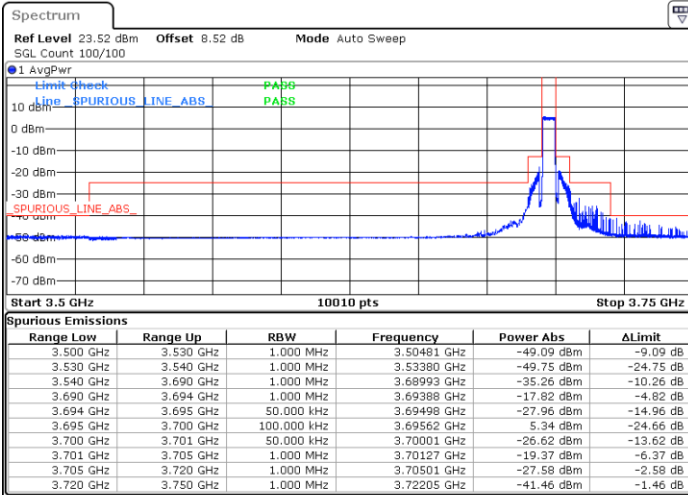

Conducted Band Edge

N/A

LTE Band 48 / 5MHz

QPSK

Middle Channel / 1RB0

Middle Channel / 1RBmax

Date: 29 DEC. 2021 02:24:59

Date: 26 NOV. 2021 16:33:47

Middle Channel / Full

N/A

Date: 26 NOV. 2021 18:55:39

LTE Band 48 / 5MHz

QPSK

Highest Channel / 1RB0

Highest Channel / 1RBmax

Date: 26 NOV 2021 16:52:27

Date: 26 NOV 2021 16:46:50

Highest Channel / Full RB

N/A

Date: 26 NOV 2021 16:39:14

LTE Band 48 / 10MHz

QPSK

Lowest Channel / 1RB0

Lowest Channel / 1RBmax

Date: 26 NOV 2021 16:58:25

Date: 26 NOV 2021 17:03:25

Lowest Channel / Full RB

N/A

Date: 26 NOV 2021 17:08:21

LTE Band 48 / 10MHz

QPSK

MiddleChannel / 1RB0