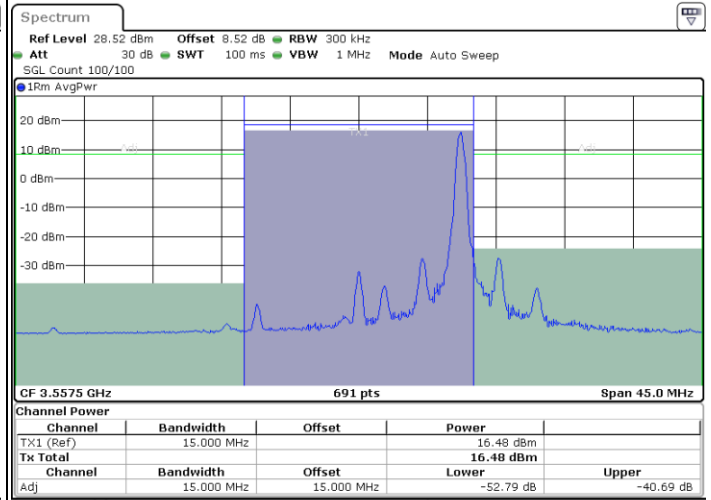

LTE Band 48 / 10MHz

256QAM

Highest Channel / 1RB0

Highest Channel / 1RBmax

Date: 26.NOV.2021 16:27:42

Date: 26.NOV.2021 16:28:59

Highest Channel / Full RB

Date: 26.NOV.2021 16:33:27

LTE Band 48 / 15MHz

256QAM

Lowest Channel / 1RB0

Lowest Channel / 1RBmax

Date: 26.NOV.2021 16:42:46

Date: 26.NOV.2021 16:43:29

Lowest Channel / Full RB

Date: 26.NOV.2021 16:48:56

LTE Band 48 / 15MHz

256QAM

Middle Channel / 1RB0

Middle Channel / 1RBmax

Date: 26.NOV.2021 16:56:43

Date: 26.NOV.2021 17:30:12

Middle Channel / Full RB

Date: 26.NOV.2021 16:49:51

LTE Band 48 / 15MHz

256QAM

Highest Channel / 1RB0

Highest Channel / 1RBmax

Date: 26.NOV.2021 17:37:10

Date: 26.NOV.2021 17:37:49

Highest Channel / Full RB

Date: 26.NOV.2021 17:41:54