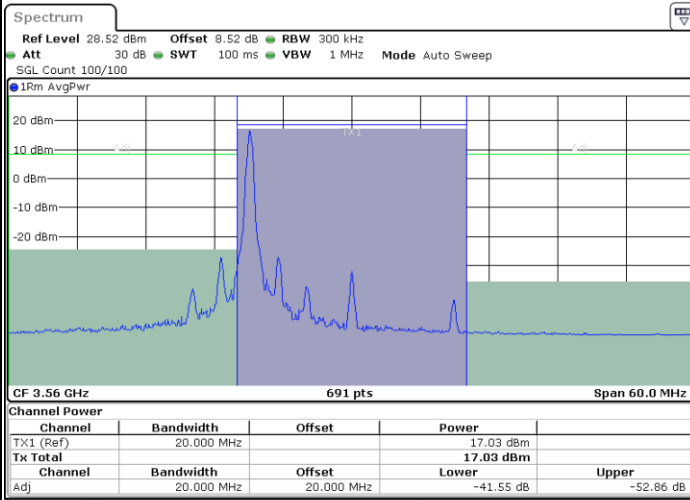

LTE Band 48 / 15MHz

256QAM

Highest Channel / 1RB0

Highest Channel / 1RBmax

Date: 26.NOV.2021 17:37:10

Date: 26.NOV.2021 17:37:49

Highest Channel / Full RB

Date: 26.NOV.2021 17:41:54

LTE Band 48 / 20MHz

256QAM

Lowest Channel / 1RB0

Lowest Channel / 1RBmax

Date: 26.NOV.2021 18:07:31

Date: 26.NOV.2021 18:08:23

Lowest Channel / Full RB

Date: 26.NOV.2021 18:12:10