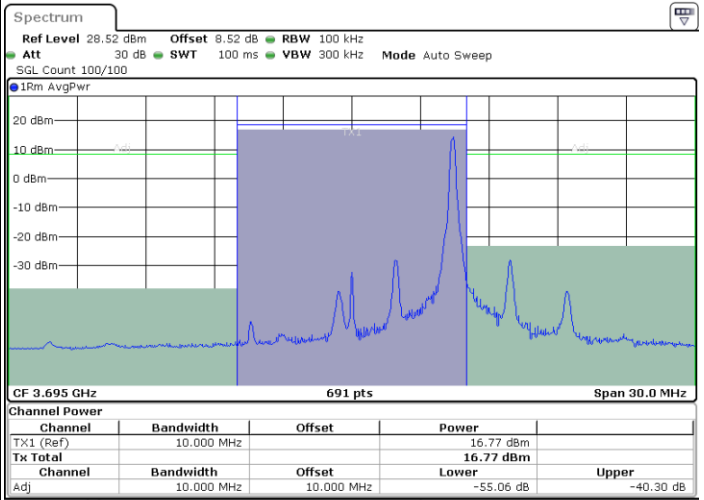

LTE Band 48 / 10MHz

256QAM

MiddleChannel / 1RB0

Middle Channel / 1RBmax

Date: 26.NOV.2021 16:18:54

Date: 26.NOV.2021 16:19:30

Middle Channel / Full RB

Date: 26.NOV.2021 16:08:42

LTE Band 48 / 10MHz

256QAM

Highest Channel / 1RB0

Highest Channel / 1RBmax

Date: 26.NOV.2021 16:27:42

Date: 26.NOV.2021 16:28:59

Highest Channel / Full RB

Date: 26.NOV.2021 16:33:27

LTE Band 48 / 15MHz

256QAM

Lowest Channel / 1RB0

Lowest Channel / 1RBmax

Date: 26.NOV.2021 16:42:46

Date: 26.NOV.2021 16:43:29

Lowest Channel / Full RB

Date: 26.NOV.2021 16:48:56