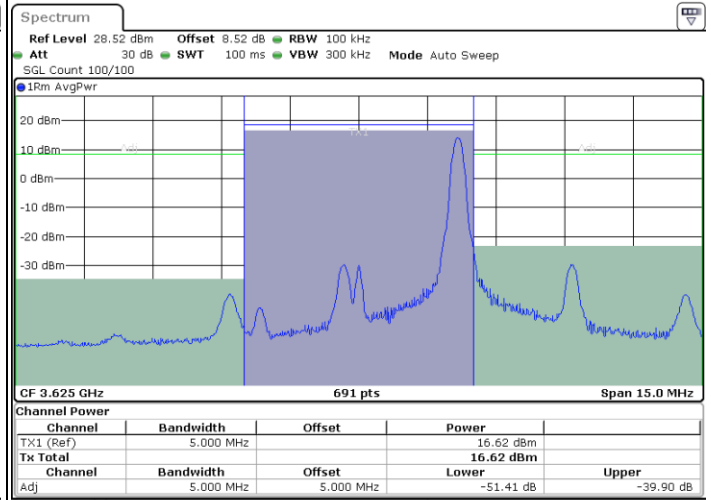

LTE Band 48 / 5MHz

256QAM

Middle Channel / 1RB0

Middle Channel / 1RBmax

Date: 26.NOV.2021 15:39:36

Date: 26.NOV.2021 15:40:15

Middle Channel / Full RB

Date: 26.NOV.2021 15:32:31

LTE Band 48 / 5MHz

256QAM

Highest Channel / 1RB0

Highest Channel / 1RBmax

Date: 26.NOV.2021 15:45:57

Date: 26.NOV.2021 15:52:43

Highest Channel / Full RB

Date: 26.NOV.2021 15:45:18