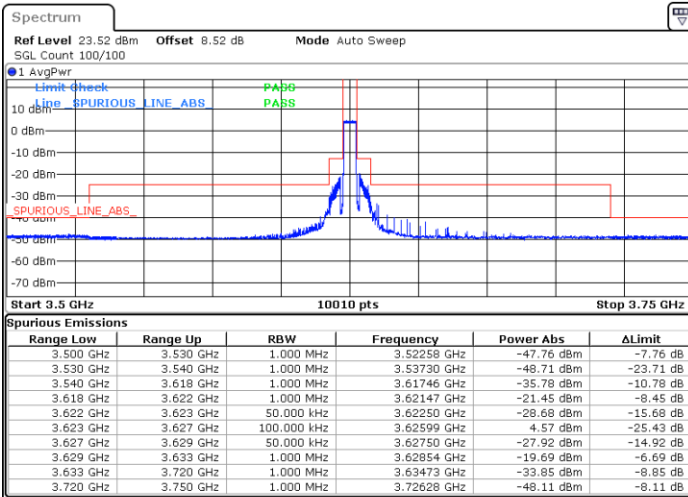

LTE Band 48 / 20MHz

256QAM

Highest Channel / 1RB0

Highest Channel / 1RBmax

Date: 26.NOV.2021 18:29:56

Date: 26.NOV.2021 18:30:36

Highest Channel / Full RB

Date: 26.NOV.2021 18:39:05

Conducted Band Edge

N/A

LTE Band 48 / 5MHz

QPSK

Middle Channel / 1RB0

Middle Channel / 1RBmax

Date: 29 DEC. 2021 02:24:59

Date: 26 NOV. 2021 16:33:47

Middle Channel / Full

N/A

Date: 26 NOV. 2021 18:55:39

LTE Band 48 / 5MHz

QPSK

Highest Channel / 1RB0

Highest Channel / 1RBmax

Date: 26 NOV 2021 16:52:27

Date: 26 NOV 2021 16:46:50

Highest Channel / Full RB

N/A

Date: 26 NOV 2021 16:39:14

LTE Band 48 / 10MHz

QPSK

Lowest Channel / 1RB0

Lowest Channel / 1RBmax