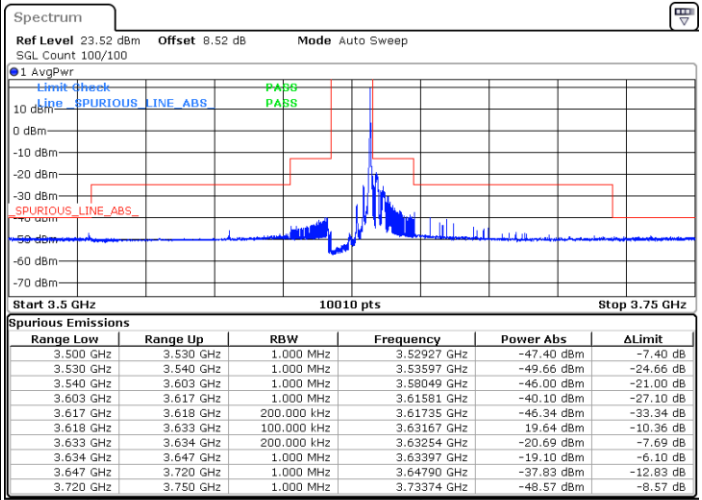

Highest Channel / 1RB0

Highest Channel / 1RBmax

Date: 26 NOV 2021 17:50:27

Date: 26 NOV 2021 18:30:35

Highest Channel / Full RB

N/A

Date: 26 NOV 2021 17:37:45

LTE Band 48 / 15MHz

QPSK

Lowest Channel / 1RB0

Lowest Channel / 1RBmax

Date: 26 NOV 2021 18:46:46

Date: 26 NOV 2021 18:41:21

Lowest Channel / Full RB

N/A

Date: 26 NOV 2021 18:52:24

LTE Band 48 / 15MHz

QPSK

Middle Channel / 1RB0

Middle Channel / 1RBmax

Date: 26 NOV 2021 19:00:19

Date: 26 NOV 2021 19:06:24

Middle Channel / Full RB

N/A

Date: 26 NOV 2021 19:11:29

LTE Band 48 / 15MHz

QPSK

Highest Channel / 1RB0

Highest Channel / 1RBmax

Date: 26 NOV 2021 19:25:42

Date: 26 NOV 2021 19:21:04

Highest Channel / Full RB