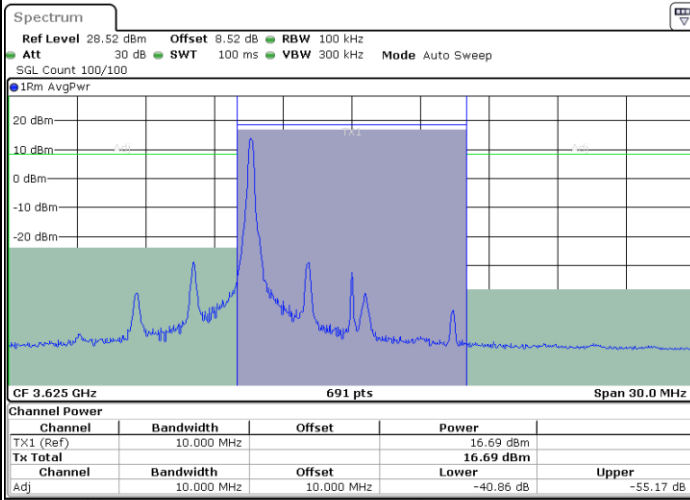

LTE Band 48 / 5MHz

256QAM

Highest Channel / 1RB0

Highest Channel / 1RBmax

Date: 26.NOV.2021 15:45:57

Date: 26.NOV.2021 15:52:43

Highest Channel / Full RB

Date: 26.NOV.2021 15:45:18

LTE Band 48 / 10MHz

256QAM

Lowest Channel / 1RB0

Lowest Channel / 1RBmax

Date: 26.NOV.2021 15:59:17

Date: 26.NOV.2021 16:00:17

Lowest Channel / Full RB

Date: 26.NOV.2021 16:07:21

LTE Band 48 / 10MHz

256QAM

MiddleChannel / 1RB0

Middle Channel / 1RBmax

Date: 26.NOV.2021 16:18:54

Date: 26.NOV.2021 16:19:30

Middle Channel / Full RB

Date: 26.NOV.2021 16:08:42

LTE Band 48 / 10MHz

256QAM

Highest Channel / 1RB0

Highest Channel / 1RBmax

Date: 26.NOV.2021 16:27:42

Date: 26.NOV.2021 16:28:59

Highest Channel / Full RB

Date: 26.NOV.2021 16:33:27