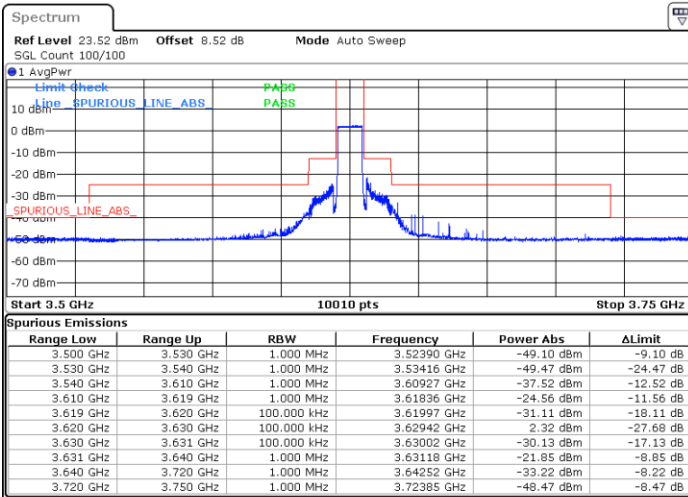

Date: 26 NOV 2021 16:58:25

Date: 26 NOV 2021 17:03:25

Lowest Channel / Full RB

N/A

Date: 26 NOV 2021 17:08:21

LTE Band 48 / 10MHz

QPSK

MiddleChannel / 1RB0

Middle Channel / 1RBmax

Date: 26 NOV 2021 17:25:19

Date: 26 NOV 2021 17:31:26

Middle Channel / Full RB

N/A

Date: 26 NOV 2021 17:30:23

LTE Band 48 / 10MHz

QPSK

Highest Channel / 1RB0

Highest Channel / 1RBmax

Date: 26 NOV 2021 17:50:27

Date: 26 NOV 2021 18:30:35

Highest Channel / Full RB

N/A

Date: 26 NOV 2021 17:37:45

LTE Band 48 / 15MHz

QPSK

Lowest Channel / 1RB0

Lowest Channel / 1RBmax

Date: 26 NOV 2021 18:46:46

Date: 26 NOV 2021 18:41:21

Lowest Channel / Full RB

N/A

Date: 26 NOV 2021 18:52:24