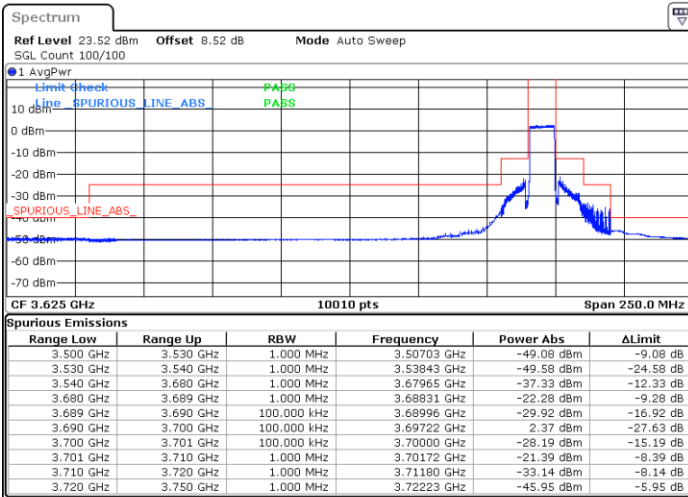

Date: 26 NOV 2021 16:58:25

Date: 26 NOV 2021 17:03:25

Lowest Channel / Full RB

N/A

Date: 26 NOV 2021 17:08:21

LTE Band 48 / 10MHz

QPSK

MiddleChannel / 1RB0

Middle Channel / 1RBmax

Date: 26 NOV 2021 17:25:19

Date: 26 NOV 2021 17:31:26

Middle Channel / Full RB

N/A

Date: 26 NOV 2021 17:30:23

LTE Band 48 / 10MHz

QPSK

Highest Channel / 1RB0

Highest Channel / 1RBmax

Date: 26 NOV 2021 17:50:27

Date: 26 NOV 2021 18:30:35

Highest Channel / Full RB

N/A

Date: 26 NOV 2021 17:37:45

LTE Band 48 / 15MHz

QPSK

Lowest Channel / 1RB0

Lowest Channel / 1RBmax

Date: 26 NOV 2021 18:46:46

Date: 26 NOV 2021 18:41:21

Lowest Channel / Full RB

N/A

Date: 26 NOV 2021 18:52:24