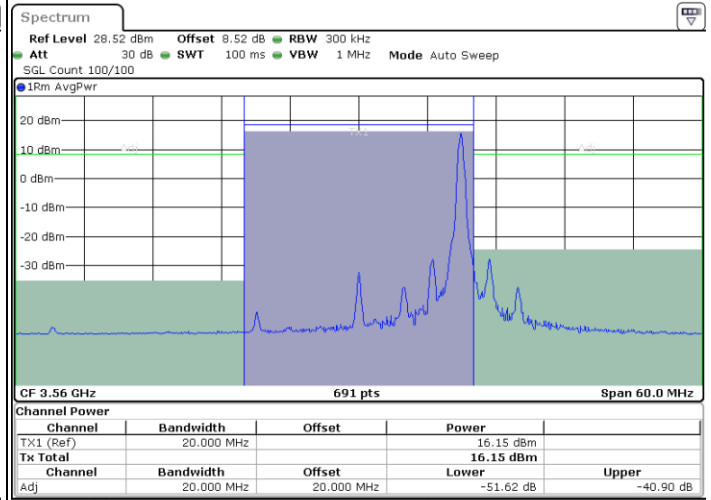

LTE Band 48 / 15MHz

256QAM

Highest Channel / 1RB0

Highest Channel / 1RBmax

Date: 26.NOV.2021 17:37:10

Date: 26.NOV.2021 17:37:49

Highest Channel / Full RB

Date: 26.NOV.2021 17:41:54

LTE Band 48 / 20MHz

256QAM

Lowest Channel / 1RB0

Lowest Channel / 1RBmax

Date: 26.NOV.2021 18:07:31

Date: 26.NOV.2021 18:08:23

Lowest Channel / Full RB

Date: 26.NOV.2021 18:12:10

LTE Band 48 / 20MHz

256QAM

Middle Channel / 1RB0

Middle Channel / 1RBmax

Date: 26.NOV.2021 18:17:29

Date: 26.NOV.2021 18:21:26

Middle Channel / Full RB

Date: 26.NOV.2021 18:16:39

LTE Band 48 / 20MHz

256QAM

Highest Channel / 1RB0

Highest Channel / 1RBmax

Date: 26.NOV.2021 18:29:56

Date: 26.NOV.2021 18:30:36

Highest Channel / Full RB

Date: 26.NOV.2021 18:39:05