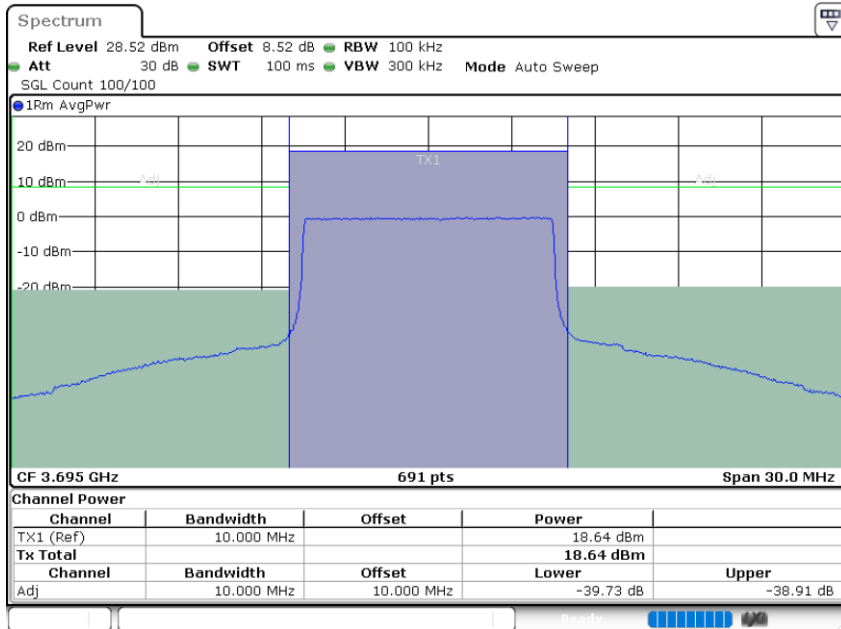

LTE Band 48 / 10MHz

64QAM

Highest Channel / 1RB0

Highest Channel / 1RBmax

Date: 26.NOV.2021 16:26:42

Date: 26.NOV.2021 16:29:39

Highest Channel / Full RB

Date: 26.NOV.2021 16:32:52