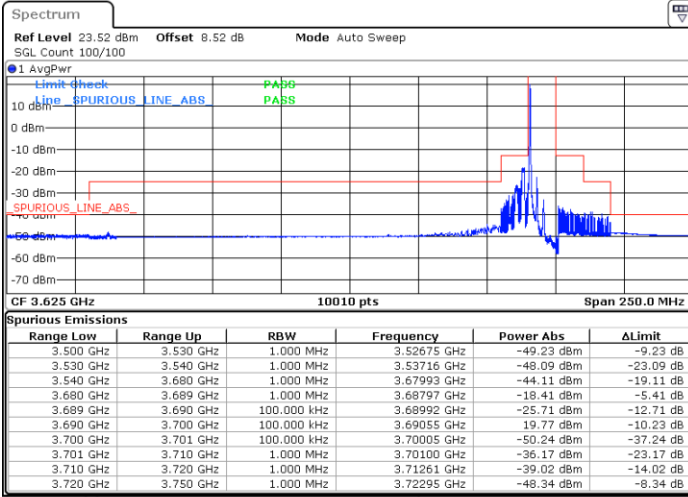

Date: 26 NOV 2021 16:46:50

Highest Channel / Full RB

N/A

Date: 26 NOV 2021 16:39:14

LTE Band 48 / 10MHz

QPSK

Lowest Channel / 1RB0

Lowest Channel / 1RBmax

Date: 26 NOV 2021 16:58:25

Date: 26 NOV 2021 17:03:25

Lowest Channel / Full RB

N/A

Date: 26 NOV 2021 17:08:21

LTE Band 48 / 10MHz

QPSK

MiddleChannel / 1RB0

Middle Channel / 1RBmax

Date: 26 NOV 2021 17:25:19

Date: 26 NOV 2021 17:31:26

Middle Channel / Full RB

N/A

Date: 26 NOV 2021 17:30:23

LTE Band 48 / 10MHz

QPSK

Highest Channel / 1RB0

Highest Channel / 1RBmax

Date: 26 NOV 2021 17:50:27

Date: 26 NOV 2021 18:30:35

Highest Channel / Full RB

N/A

Date: 26 NOV 2021 17:37:45

LTE Band 48 / 15MHz