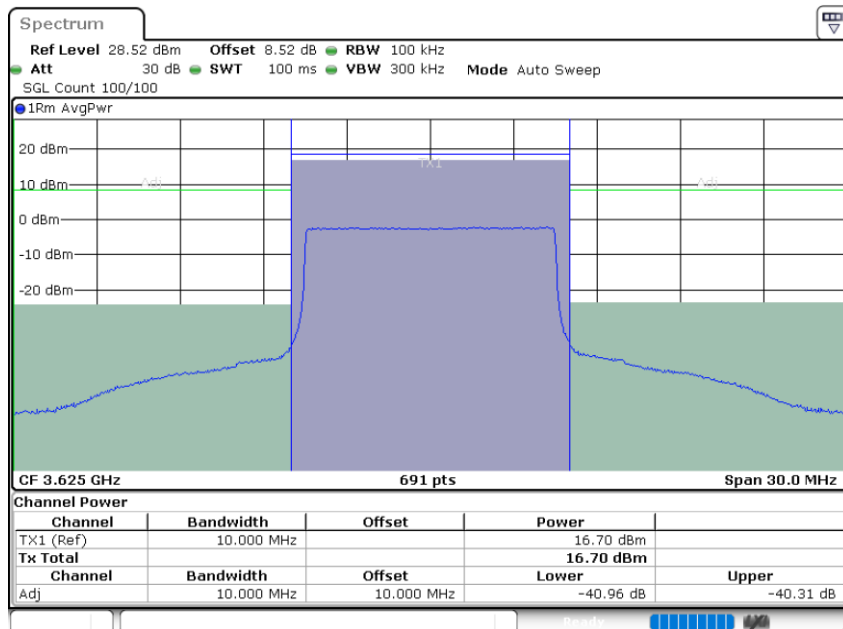

LTE Band 48 / 10MHz

256QAM

Lowest Channel / 1RB0

Lowest Channel / 1RBmax

Date: 26.NOV.2021 15:59:17

Date: 26.NOV.2021 16:00:17

Lowest Channel / Full RB

Date: 26.NOV.2021 16:07:21

LTE Band 48 / 10MHz

256QAM

MiddleChannel / 1RB0

Middle Channel / 1RBmax

Date: 26.NOV.2021 16:18:54

Date: 26.NOV.2021 16:19:30

Middle Channel / Full RB

Date: 26.NOV.2021 16:08:42

LTE Band 48 / 10MHz

256QAM

Highest Channel / 1RB0

Highest Channel / 1RBmax

Date: 26.NOV.2021 16:27:42

Date: 26.NOV.2021 16:28:59

Highest Channel / Full RB

Date: 26.NOV.2021 16:33:27