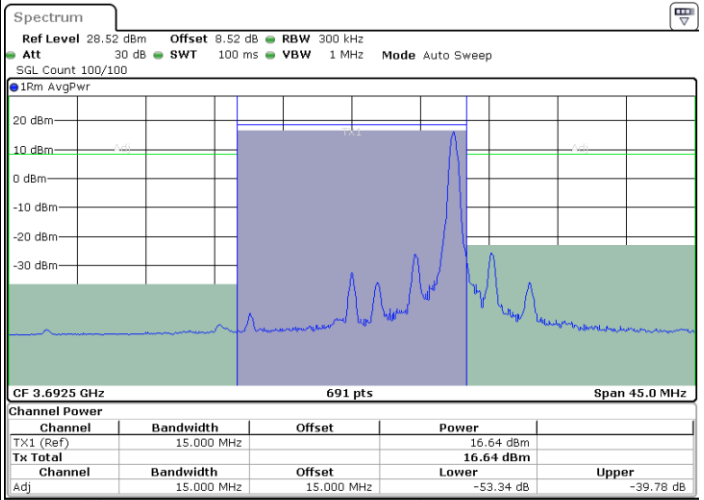

LTE Band 48 / 15MHz

256QAM

Highest Channel / 1RB0

Highest Channel / 1RBmax

Date: 26.NOV.2021 17:37:10

Date: 26.NOV.2021 17:37:49

Highest Channel / Full RB

Date: 26.NOV.2021 17:41:54

LTE Band 48 / 20MHz

256QAM

Lowest Channel / 1RB0

Lowest Channel / 1RBmax

Date: 26.NOV.2021 18:07:31

Date: 26.NOV.2021 18:08:23

Lowest Channel / Full RB

Date: 26.NOV.2021 18:12:10