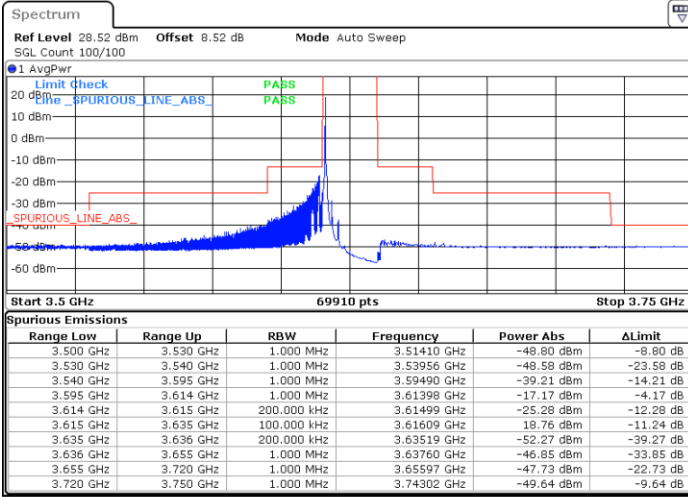

Date: 26 NOV 2021 19:11:29

LTE Band 48 / 15MHz

QPSK

Highest Channel / 1RB0

Highest Channel / 1RBmax

Date: 26 NOV 2021 19:25:42

Date: 26 NOV 2021 19:21:04

Highest Channel / Full RB

N/A

Date: 26 NOV 2021 19:16:15

LTE Band 48 / 20MHz

QPSK

Lowest Channel / 1RB0

Lowest Channel / 1RBmax

Date: 26 NOV 2021 19:33:27

Date: 26 NOV 2021 19:44:56

Lowest Channel / Full RB

N/A

Date: 26 NOV 2021 19:20:20

LTE Band 48 / 20MHz

QPSK

Middle Channel / 1RB0

Middle Channel / 1RBmax

Date: 26 NOV 2021 20:20:18