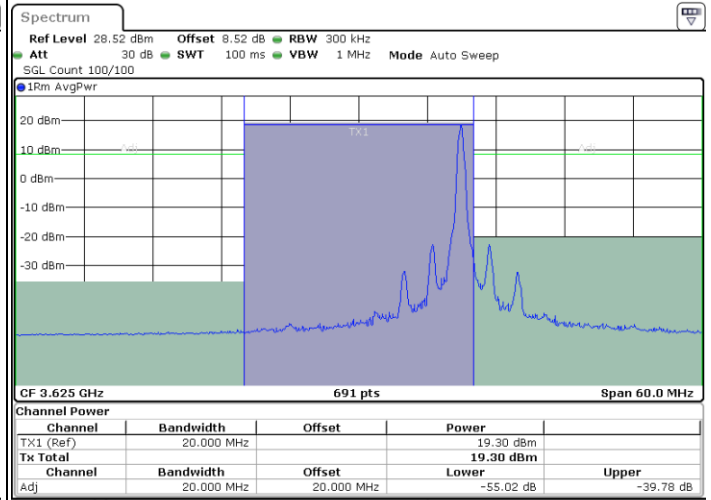

LTE Band 48 / 20MHz

64QAM

Lowest Channel / 1RB0

Lowest Channel / 1RBmax

Date: 26.NOV.2021 18:06:59

Date: 26.NOV.2021 18:08:56

Lowest Channel / Full RB

Date: 26.NOV.2021 18:11:29

LTE Band 48 / 20MHz

64QAM

Middle Channel / 1RB0

Middle Channel / 1RBmax

Date: 26.NOV.2021 18:18:03

Date: 26.NOV.2021 18:20:55

Middle Channel / Full RB

Date: 26.NOV.2021 18:16:06

LTE Band 48 / 20MHz

64QAM

Highest Channel / 1RB0

Highest Channel / 1RBmax

Date: 26.NOV.2021 18:29:18

Date: 26.NOV.2021 18:31:11

Highest Channel / Full RB

Date: 26.NOV.2021 18:36:58