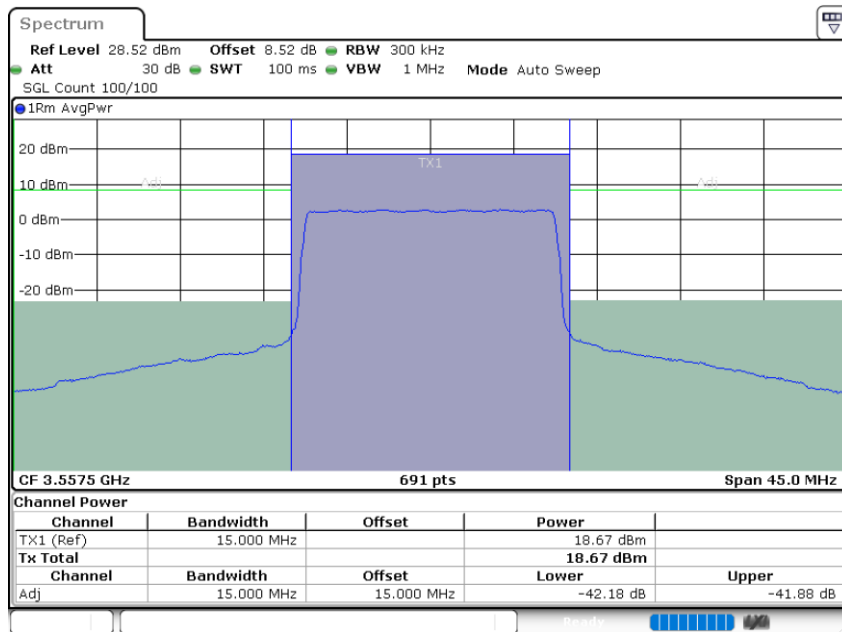

LTE Band 48 / 15MHz

64QAM

Lowest Channel / 1RB0

Lowest Channel / 1RBmax

Date: 26.NOV.2021 16:42:08

Date: 26.NOV.2021 16:44:07

Lowest Channel / Full RB

Date: 26.NOV.2021 16:48:03