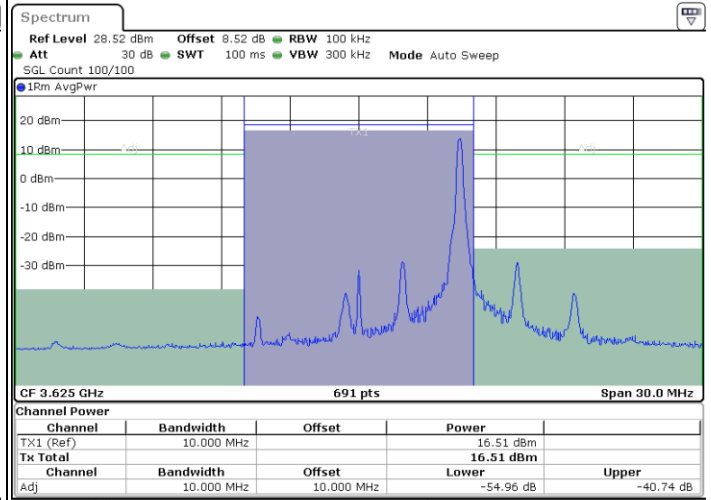

LTE Band 48 / 10MHz

256QAM

Lowest Channel / 1RB0

Lowest Channel / 1RBmax

Date: 26.NOV.2021 15:59:17

Date: 26.NOV.2021 16:00:17

Lowest Channel / Full RB

Date: 26.NOV.2021 16:07:21

LTE Band 48 / 10MHz

256QAM

MiddleChannel / 1RB0

Middle Channel / 1RBmax

Date: 26.NOV.2021 16:18:54

Date: 26.NOV.2021 16:19:30

Middle Channel / Full RB

Date: 26.NOV.2021 16:08:42

LTE Band 48 / 10MHz

256QAM

Highest Channel / 1RB0

Highest Channel / 1RBmax

Date: 26.NOV.2021 16:27:42

Date: 26.NOV.2021 16:28:59

Highest Channel / Full RB

Date: 26.NOV.2021 16:33:27