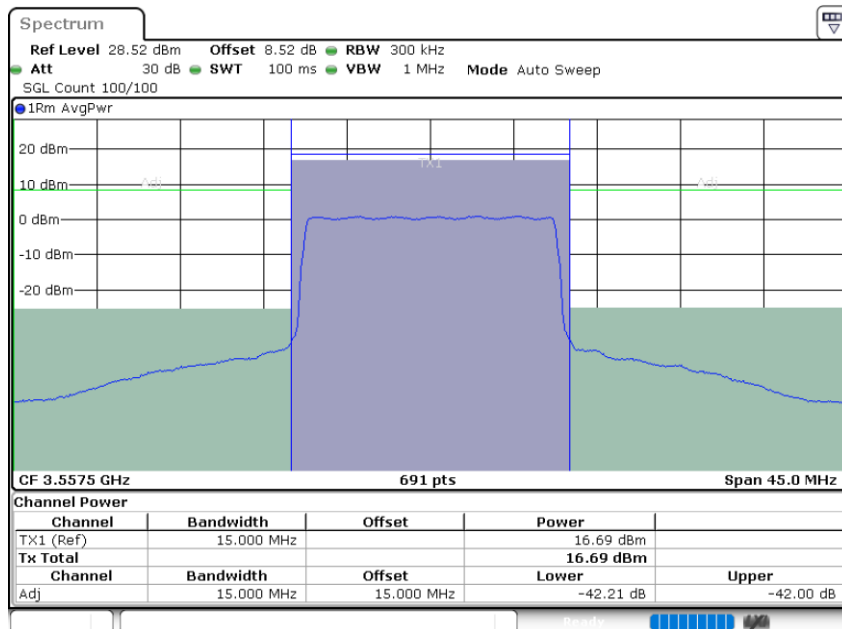

LTE Band 48 / 10MHz

256QAM

Highest Channel / 1RB0

Highest Channel / 1RBmax

Date: 26.NOV.2021 16:27:42

Date: 26.NOV.2021 16:28:59

Highest Channel / Full RB

Date: 26.NOV.2021 16:33:27

LTE Band 48 / 15MHz

256QAM

Lowest Channel / 1RB0

Lowest Channel / 1RBmax

Date: 26.NOV.2021 16:42:46

Date: 26.NOV.2021 16:43:29

Lowest Channel / Full RB

Date: 26.NOV.2021 16:48:56

LTE Band 48 / 15MHz

256QAM

Middle Channel / 1RB0

Middle Channel / 1RBmax

Date: 26.NOV.2021 16:56:43

Date: 26.NOV.2021 17:30:12

Middle Channel / Full RB

Date: 26.NOV.2021 16:49:51

LTE Band 48 / 15MHz

256QAM

Highest Channel / 1RB0

Highest Channel / 1RBmax

Date: 26.NOV.2021 17:37:10

Date: 26.NOV.2021 17:37:49

Highest Channel / Full RB

Date: 26.NOV.2021 17:41:54