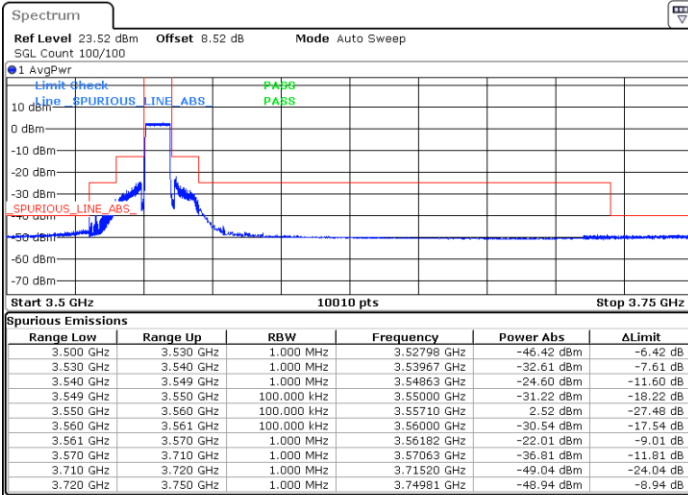

Middle Channel / Full

N/A

Date: 26 NOV. 2021 18:55:39

LTE Band 48 / 5MHz

QPSK

Highest Channel / 1RB0

Highest Channel / 1RBmax

Date: 26 NOV 2021 16:52:27

Date: 26 NOV 2021 16:46:50

Highest Channel / Full RB

N/A

Date: 26 NOV 2021 16:39:14

LTE Band 48 / 10MHz

QPSK

Lowest Channel / 1RB0

Lowest Channel / 1RBmax

Date: 26 NOV 2021 16:58:25

Date: 26 NOV 2021 17:03:25

Lowest Channel / Full RB

N/A

Date: 26 NOV 2021 17:08:21

LTE Band 48 / 10MHz

QPSK

MiddleChannel / 1RB0