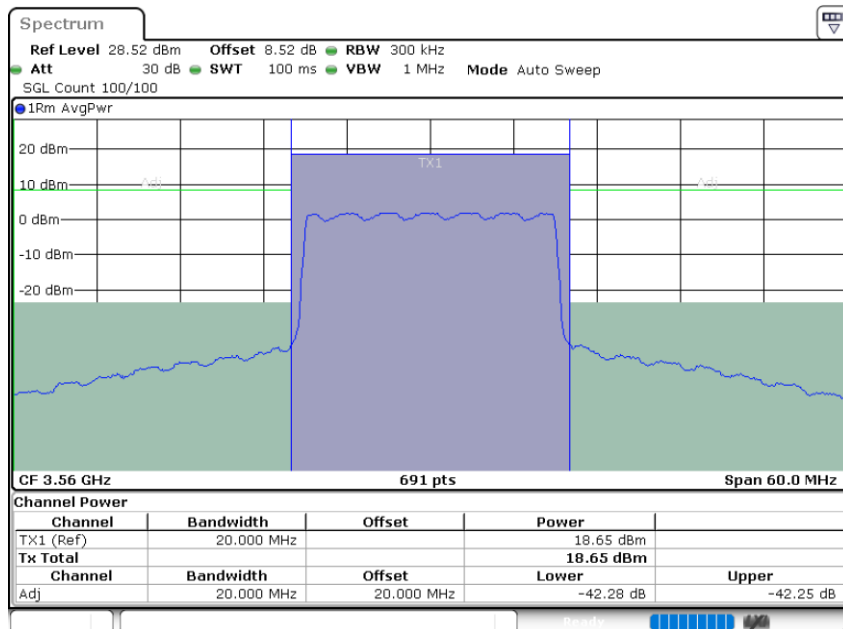

LTE Band 48 / 15MHz

64QAM

Highest Channel / 1RB0

Highest Channel / 1RBmax

Date: 26.NOV.2021 17:36:35

Date: 26.NOV.2021 17:38:19

Highest Channel / Full RB

Date: 26.NOV.2021 17:41:05

LTE Band 48 / 20MHz

64QAM

Lowest Channel / 1RB0

Lowest Channel / 1RBmax

Date: 26.NOV.2021 18:06:59

Date: 26.NOV.2021 18:08:56

Lowest Channel / Full RB

Date: 26.NOV.2021 18:11:29

LTE Band 48 / 20MHz

64QAM

Highest Channel / 1RB0

Highest Channel / 1RBmax

Date: 26.NOV.2021 18:29:18

Date: 26.NOV.2021 18:31:11

Highest Channel / Full RB

Date: 26.NOV.2021 18:36:58