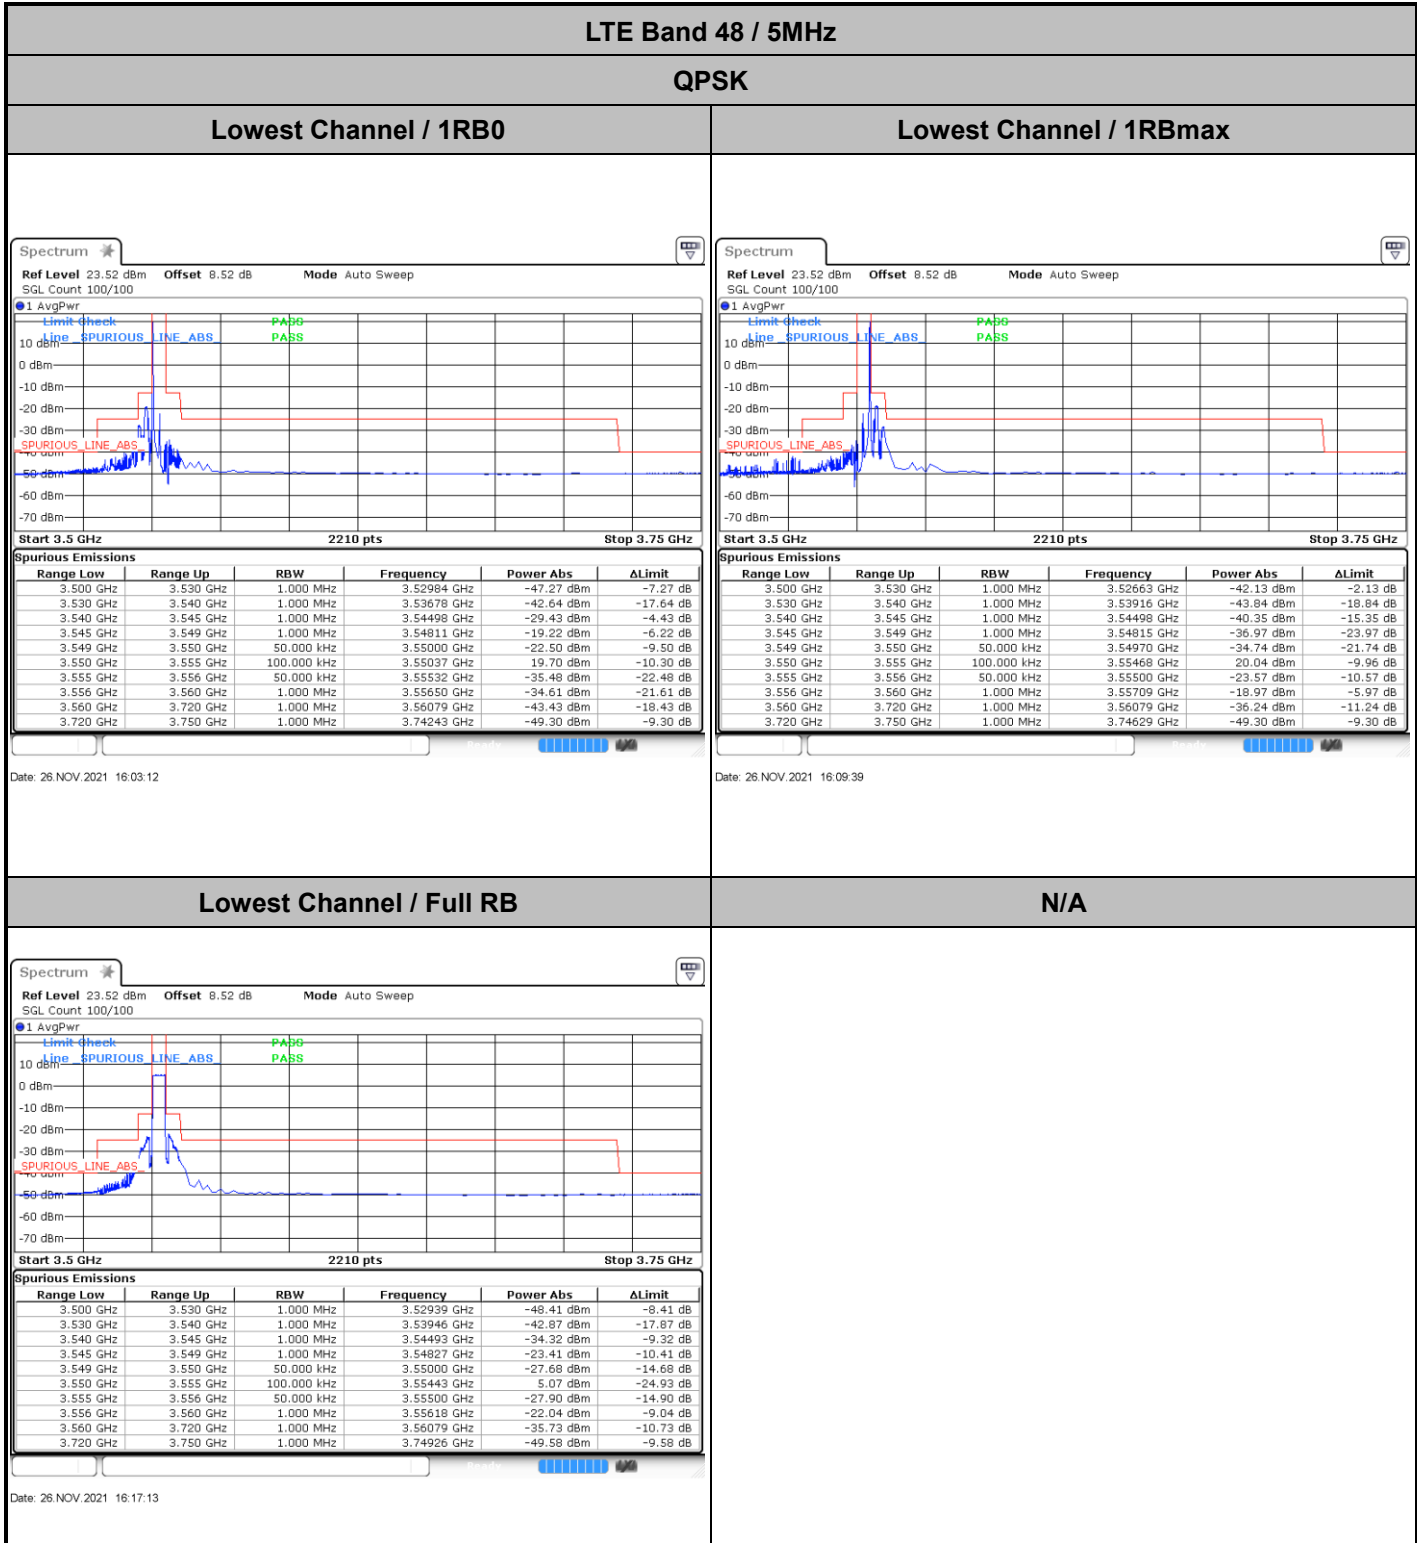

LTE Band 48 / 20MHz

256QAM

Middle Channel / 1RB0

Middle Channel / 1RBmax

Date: 26.NOV.2021 18:17:29

Date: 26.NOV.2021 18:21:26

Middle Channel / Full RB

Date: 26.NOV.2021 18:16:39

LTE Band 48 / 20MHz

256QAM

Highest Channel / 1RB0

Highest Channel / 1RBmax

Date: 26.NOV.2021 18:29:56

Date: 26.NOV.2021 18:30:36

Highest Channel / Full RB

Date: 26.NOV.2021 18:39:05

Conducted Band Edge

N/A

LTE Band 48 / 5MHz

QPSK

Middle Channel / 1RB0

Middle Channel / 1RBmax

Date: 29 DEC. 2021 02:24:59

Date: 26 NOV. 2021 16:33:47