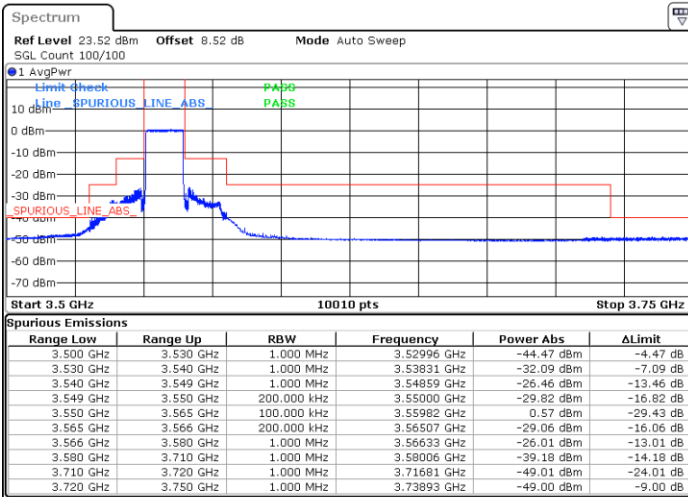

Highest Channel / 1RB0

Highest Channel / 1RBmax

Date: 26 NOV 2021 17:50:27

Date: 26 NOV 2021 18:30:35

Highest Channel / Full RB

N/A

Date: 26 NOV 2021 17:37:45

LTE Band 48 / 15MHz

QPSK

Lowest Channel / 1RB0

Lowest Channel / 1RBmax

Date: 26 NOV 2021 18:46:46

Date: 26 NOV 2021 18:41:21

Lowest Channel / Full RB

N/A

Date: 26 NOV 2021 18:52:24

LTE Band 48 / 15MHz

QPSK

Middle Channel / 1RB0

Middle Channel / 1RBmax

Date: 26 NOV 2021 19:00:19

Date: 26 NOV 2021 19:06:24

Middle Channel / Full RB

N/A

Date: 26 NOV 2021 19:11:29

LTE Band 48 / 15MHz

QPSK

Highest Channel / 1RB0

Highest Channel / 1RBmax

Date: 26 NOV 2021 19:25:42

Date: 26 NOV 2021 19:21:04

Highest Channel / Full RB