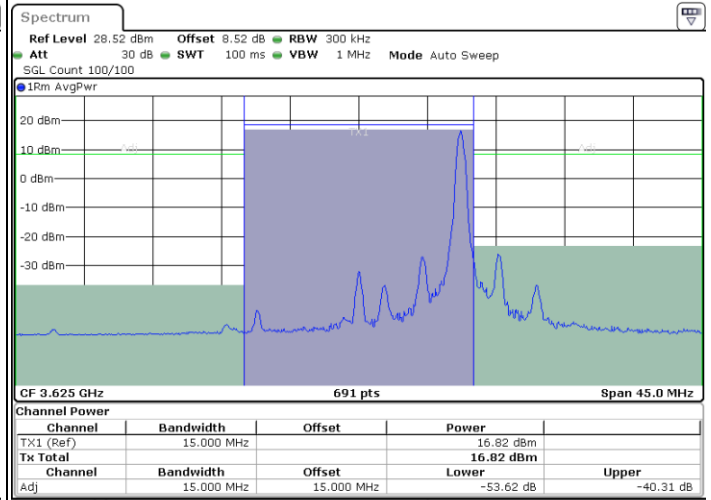

LTE Band 48 / 15MHz

256QAM

Lowest Channel / 1RB0

Lowest Channel / 1RBmax

Date: 26.NOV.2021 16:42:46

Date: 26.NOV.2021 16:43:29

Lowest Channel / Full RB

Date: 26.NOV.2021 16:48:56

LTE Band 48 / 15MHz

256QAM

Middle Channel / 1RB0

Middle Channel / 1RBmax

Date: 26.NOV.2021 16:56:43

Date: 26.NOV.2021 17:30:12

Middle Channel / Full RB

Date: 26.NOV.2021 16:49:51

LTE Band 48 / 15MHz

256QAM

Highest Channel / 1RB0

Highest Channel / 1RBmax

Date: 26.NOV.2021 17:37:10

Date: 26.NOV.2021 17:37:49

Highest Channel / Full RB

Date: 26.NOV.2021 17:41:54