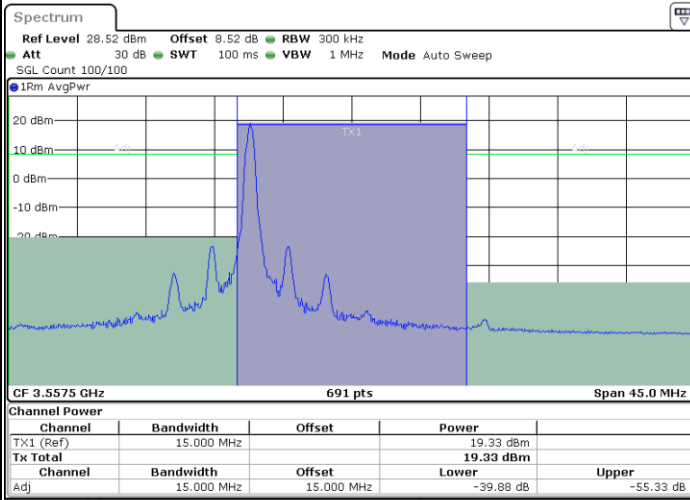

LTE Band 48 / 10MHz

64QAM

Highest Channel / 1RB0

Highest Channel / 1RBmax

Date: 26.NOV.2021 16:26:42

Date: 26.NOV.2021 16:29:39

Highest Channel / Full RB

Date: 26.NOV.2021 16:32:52

LTE Band 48 / 15MHz

64QAM

Lowest Channel / 1RB0

Lowest Channel / 1RBmax

Date: 26.NOV.2021 16:42:08

Date: 26.NOV.2021 16:44:07

Lowest Channel / Full RB

Date: 26.NOV.2021 16:48:03