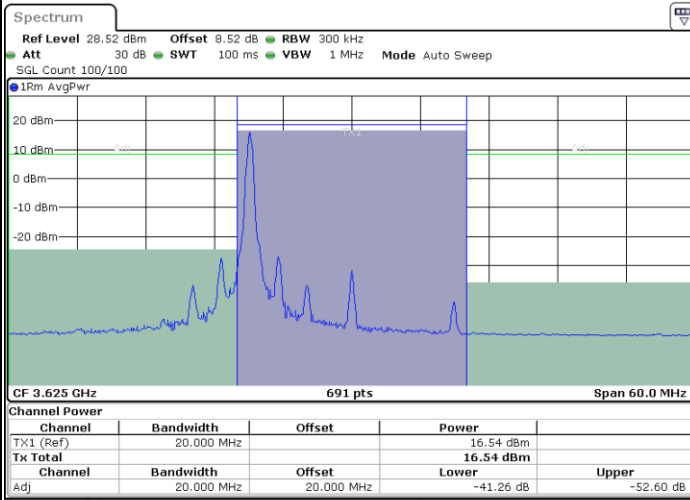

LTE Band 48 / 15MHz

256QAM

Highest Channel / 1RB0

Highest Channel / 1RBmax

Date: 26.NOV.2021 17:37:10

Date: 26.NOV.2021 17:37:49

Highest Channel / Full RB

Date: 26.NOV.2021 17:41:54

LTE Band 48 / 20MHz

256QAM

Lowest Channel / 1RB0

Lowest Channel / 1RBmax

Date: 26.NOV.2021 18:07:31

Date: 26.NOV.2021 18:08:23

Lowest Channel / Full RB

Date: 26.NOV.2021 18:12:10

LTE Band 48 / 20MHz

256QAM

Middle Channel / 1RB0

Middle Channel / 1RBmax

Date: 26.NOV.2021 18:17:29

Date: 26.NOV.2021 18:21:26

Middle Channel / Full RB

Date: 26.NOV.2021 18:16:39