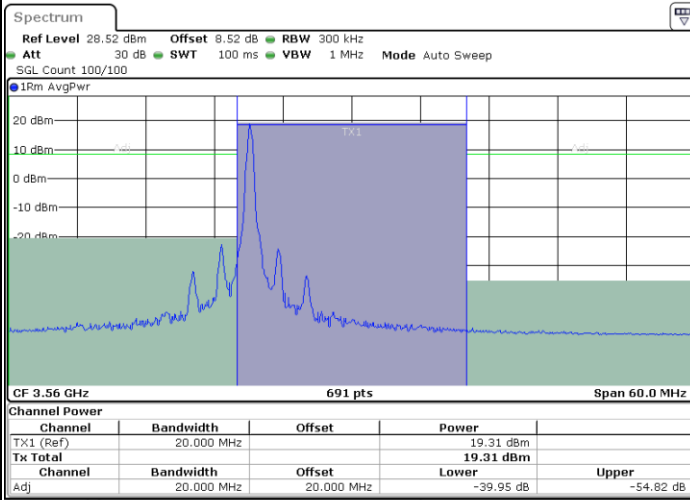

LTE Band 48 / 15MHz

64QAM

Highest Channel / 1RB0

Highest Channel / 1RBmax

Date: 26.NOV.2021 17:36:35

Date: 26.NOV.2021 17:38:19

Highest Channel / Full RB

Date: 26.NOV.2021 17:41:05

LTE Band 48 / 20MHz

64QAM

Lowest Channel / 1RB0

Lowest Channel / 1RBmax

Date: 26.NOV.2021 18:06:59

Date: 26.NOV.2021 18:08:56

Lowest Channel / Full RB

Date: 26.NOV.2021 18:11:29