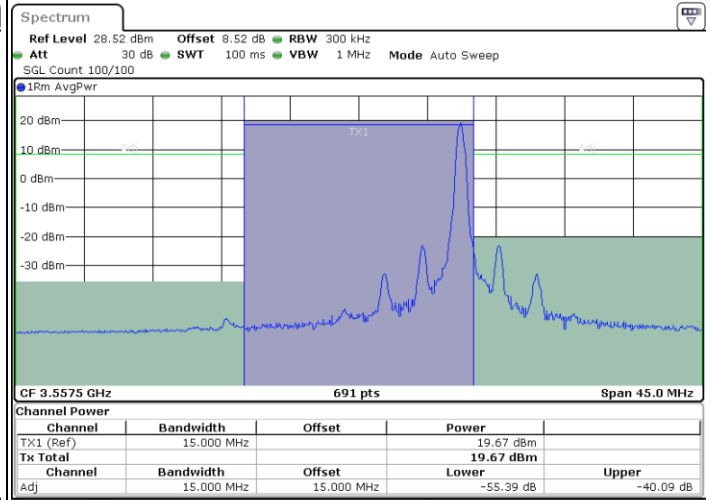

LTE Band 48 / 10MHz

64QAM

Highest Channel / 1RB0

Highest Channel / 1RBmax

Date: 26.NOV.2021 16:26:42

Date: 26.NOV.2021 16:29:39

Highest Channel / Full RB

Date: 26.NOV.2021 16:32:52

LTE Band 48 / 15MHz

64QAM

Lowest Channel / 1RB0

Lowest Channel / 1RBmax

Date: 26.NOV.2021 16:42:08

Date: 26.NOV.2021 16:44:07

Lowest Channel / Full RB

Date: 26.NOV.2021 16:48:03

LTE Band 48 / 15MHz

64QAM

Middle Channel / 1RB0

Middle Channel / 1RBmax

Date: 26.NOV.2021 16:56:02

Date: 26.NOV.2021 17:30:44

Middle Channel / Full RB

Date: 26.NOV.2021 16:50:45

LTE Band 48 / 15MHz

64QAM

Highest Channel / 1RB0

Highest Channel / 1RBmax

Date: 26.NOV.2021 17:36:35

Date: 26.NOV.2021 17:38:19

Highest Channel / Full RB

Date: 26.NOV.2021 17:41:05