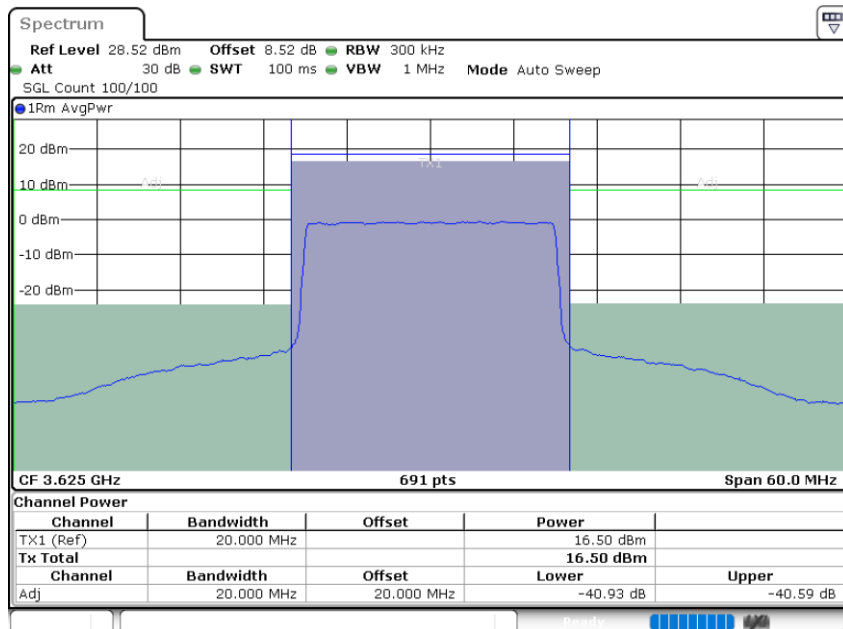

LTE Band 48 / 20MHz

256QAM

Lowest Channel / 1RB0

Lowest Channel / 1RBmax

Date: 26.NOV.2021 18:07:31

Date: 26.NOV.2021 18:08:23

Lowest Channel / Full RB

Date: 26.NOV.2021 18:12:10

LTE Band 48 / 20MHz

256QAM

Middle Channel / 1RB0

Middle Channel / 1RBmax

Date: 26.NOV.2021 18:17:29

Date: 26.NOV.2021 18:21:26

Middle Channel / Full RB

Date: 26.NOV.2021 18:16:39

LTE Band 48 / 20MHz

256QAM

Highest Channel / 1RB0

Highest Channel / 1RBmax

Date: 26.NOV.2021 18:29:56

Date: 26.NOV.2021 18:30:36

Highest Channel / Full RB

Date: 26.NOV.2021 18:39:05