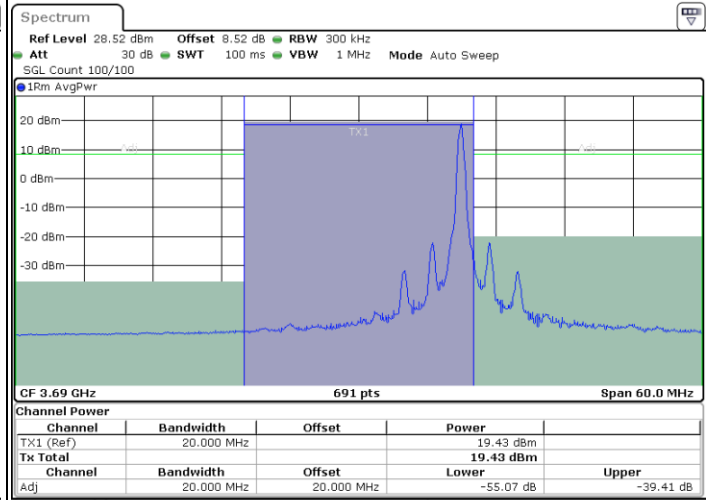

LTE Band 48 / 20MHz

64QAM

Highest Channel / 1RB0

Highest Channel / 1RBmax

Date: 26.NOV.2021 18:29:18

Date: 26.NOV.2021 18:31:11

Highest Channel / Full RB

Date: 26.NOV.2021 18:36:58

LTE Band 48 / 5MHz

256QAM

Lowest Channel / 1RB0

Lowest Channel / 1RBmax

Date: 26.NOV.2021 15:21:34

Date: 26.NOV.2021 15:22:07

Lowest Channel / Full RB

Date: 26.NOV.2021 15:28:48