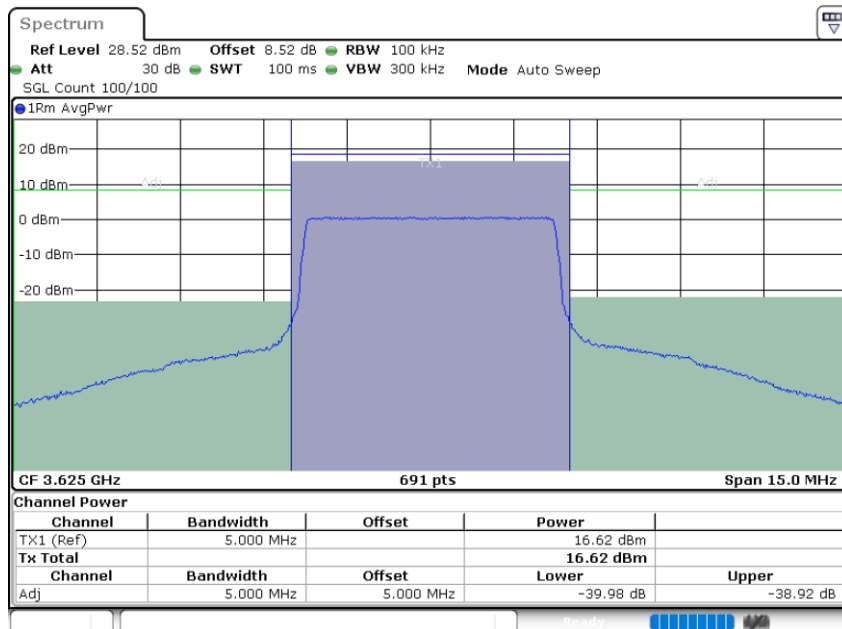

LTE Band 48 / 5MHz

256QAM

Middle Channel / 1RB0

Middle Channel / 1RBmax

Date: 26.NOV.2021 15:39:36

Date: 26.NOV.2021 15:40:15

Middle Channel / Full RB

Date: 26.NOV.2021 15:32:31

LTE Band 48 / 5MHz

256QAM

Highest Channel / 1RB0

Highest Channel / 1RBmax

Date: 26.NOV.2021 15:45:57

Date: 26.NOV.2021 15:52:43

Highest Channel / Full RB

Date: 26.NOV.2021 15:45:18