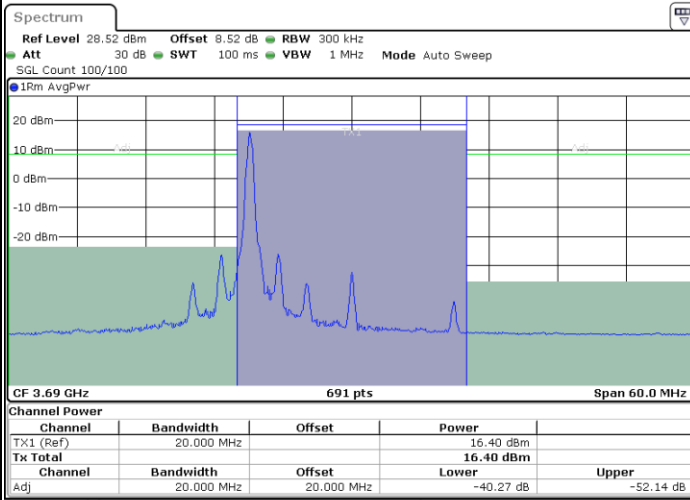

LTE Band 48 / 20MHz

256QAM

Middle Channel / 1RB0

Middle Channel / 1RBmax

Date: 26.NOV.2021 18:17:29

Date: 26.NOV.2021 18:21:26

Middle Channel / Full RB

Date: 26.NOV.2021 18:16:39

LTE Band 48 / 20MHz

256QAM

Highest Channel / 1RB0

Highest Channel / 1RBmax

Date: 26.NOV.2021 18:29:56

Date: 26.NOV.2021 18:30:36

Highest Channel / Full RB

Date: 26.NOV.2021 18:39:05