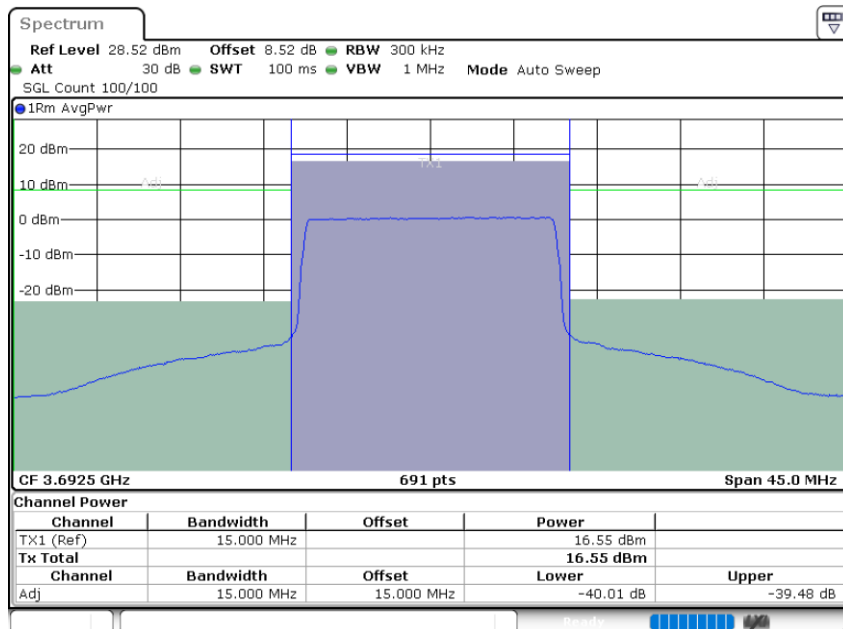

LTE Band 48 / 15MHz

256QAM

Highest Channel / 1RB0

Highest Channel / 1RBmax

Date: 26.NOV.2021 17:37:10

Date: 26.NOV.2021 17:37:49

Highest Channel / Full RB

Date: 26.NOV.2021 17:41:54

LTE Band 48 / 20MHz

256QAM

Lowest Channel / 1RB0

Lowest Channel / 1RBmax

Date: 26.NOV.2021 18:07:31

Date: 26.NOV.2021 18:08:23

Lowest Channel / Full RB

Date: 26.NOV.2021 18:12:10