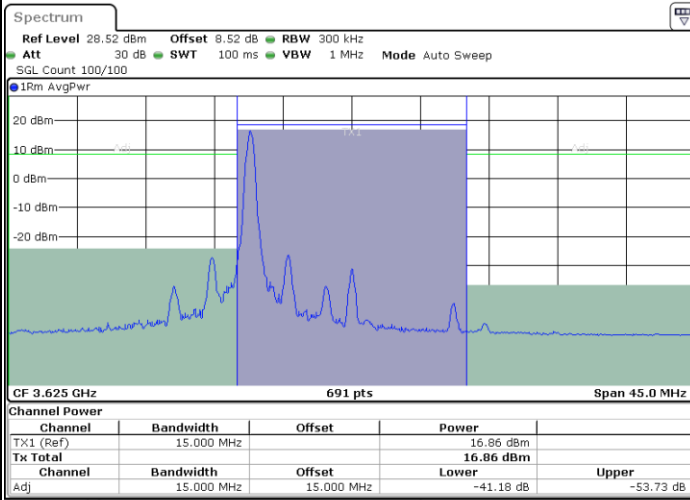

LTE Band 48 / 10MHz

256QAM

Highest Channel / 1RB0

Highest Channel / 1RBmax

Date: 26.NOV.2021 16:27:42

Date: 26.NOV.2021 16:28:59

Highest Channel / Full RB

Date: 26.NOV.2021 16:33:27

LTE Band 48 / 15MHz

256QAM

Lowest Channel / 1RB0

Lowest Channel / 1RBmax

Date: 26.NOV.2021 16:42:46

Date: 26.NOV.2021 16:43:29

Lowest Channel / Full RB

Date: 26.NOV.2021 16:48:56

LTE Band 48 / 15MHz

256QAM

Middle Channel / 1RB0

Middle Channel / 1RBmax

Date: 26.NOV.2021 16:56:43

Date: 26.NOV.2021 17:30:12

Middle Channel / Full RB

Date: 26.NOV.2021 16:49:51