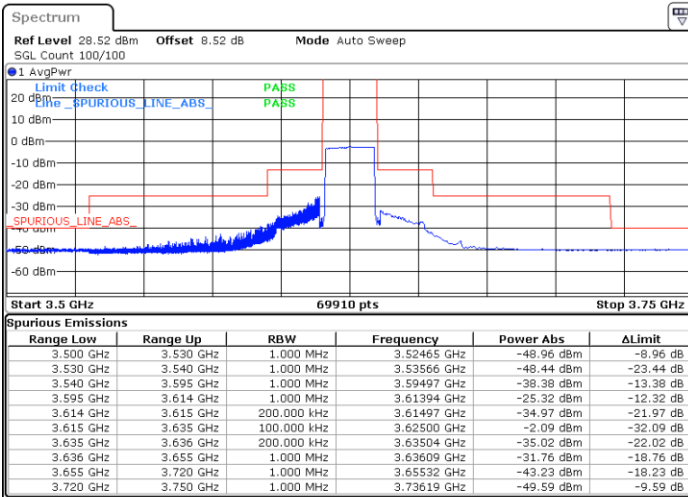

Middle Channel / Full RB

N/A

Date: 26 NOV 2021 20:08:38