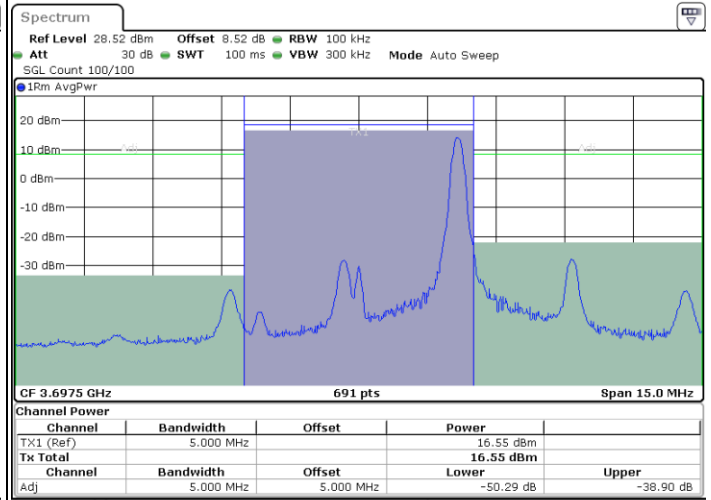

LTE Band 48 / 5MHz

256QAM

Highest Channel / 1RB0

Highest Channel / 1RBmax

Date: 26.NOV.2021 15:45:57

Date: 26.NOV.2021 15:52:43

Highest Channel / Full RB

Date: 26.NOV.2021 15:45:18

LTE Band 48 / 10MHz

256QAM

Lowest Channel / 1RB0

Lowest Channel / 1RBmax

Date: 26.NOV.2021 15:59:17

Date: 26.NOV.2021 16:00:17

Lowest Channel / Full RB

Date: 26.NOV.2021 16:07:21