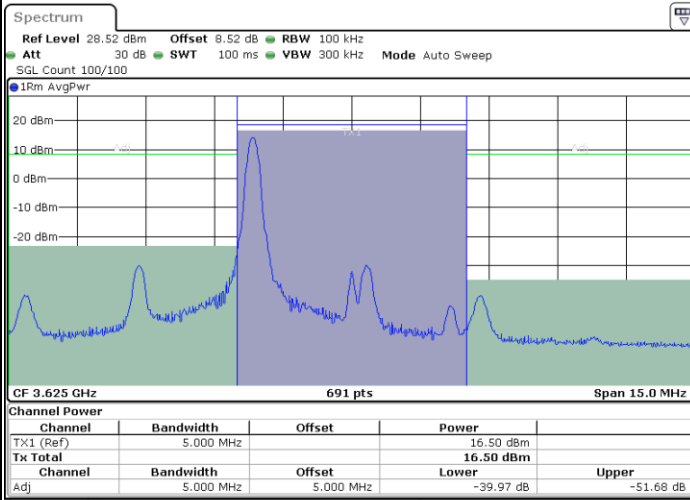

LTE Band 48 / 20MHz

64QAM

Highest Channel / 1RB0

Highest Channel / 1RBmax

Date: 26.NOV.2021 18:29:18

Date: 26.NOV.2021 18:31:11

Highest Channel / Full RB

Date: 26.NOV.2021 18:36:58

LTE Band 48 / 5MHz

256QAM

Lowest Channel / 1RB0

Lowest Channel / 1RBmax

Date: 26.NOV.2021 15:21:34

Date: 26.NOV.2021 15:22:07

Lowest Channel / Full RB

Date: 26.NOV.2021 15:28:48

LTE Band 48 / 5MHz

256QAM

Middle Channel / 1RB0

Middle Channel / 1RBmax

Date: 26.NOV.2021 15:39:36

Date: 26.NOV.2021 15:40:15

Middle Channel / Full RB

Date: 26.NOV.2021 15:32:31