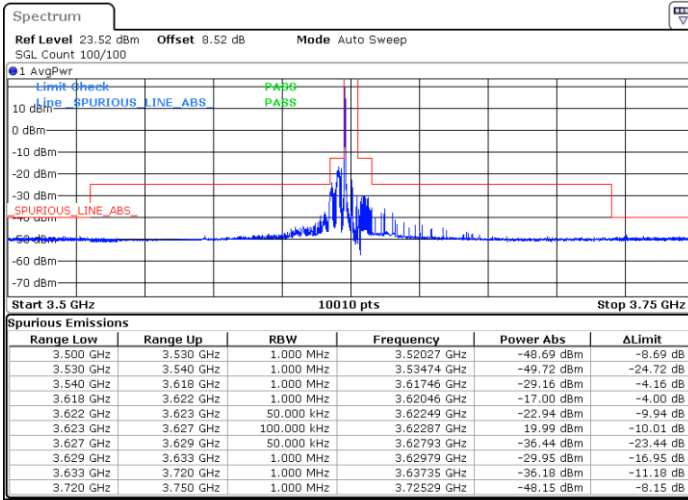

LTE Band 48 / 20MHz

256QAM

Highest Channel / 1RB0

Highest Channel / 1RBmax

Date: 26.NOV.2021 18:29:56

Date: 26.NOV.2021 18:30:36

Highest Channel / Full RB

Date: 26.NOV.2021 18:39:05

Conducted Band Edge

N/A

LTE Band 48 / 5MHz

QPSK

Middle Channel / 1RB0

Middle Channel / 1RBmax

Date: 29 DEC. 2021 02:24:59

Date: 26 NOV. 2021 16:33:47

Middle Channel / Full

N/A

Date: 26 NOV. 2021 18:55:39

LTE Band 48 / 5MHz

QPSK

Highest Channel / 1RB0

Highest Channel / 1RBmax

Date: 26 NOV 2021 16:52:27

Date: 26 NOV 2021 16:46:50

Highest Channel / Full RB

N/A

Date: 26 NOV 2021 16:39:14

LTE Band 48 / 10MHz

QPSK

Lowest Channel / 1RB0

Lowest Channel / 1RBmax