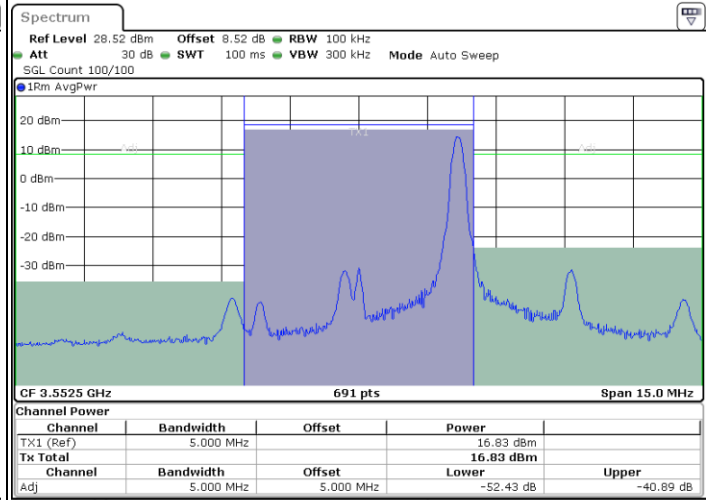

LTE Band 48 / 20MHz

64QAM

Highest Channel / 1RB0

Highest Channel / 1RBmax

Date: 26.NOV.2021 18:29:18

Date: 26.NOV.2021 18:31:11

Highest Channel / Full RB

Date: 26.NOV.2021 18:36:58

LTE Band 48 / 5MHz

256QAM

Lowest Channel / 1RB0

Lowest Channel / 1RBmax

Date: 26.NOV.2021 15:21:34

Date: 26.NOV.2021 15:22:07

Lowest Channel / Full RB

Date: 26.NOV.2021 15:28:48

LTE Band 48 / 5MHz

256QAM

Middle Channel / 1RB0

Middle Channel / 1RBmax

Date: 26.NOV.2021 15:39:36

Date: 26.NOV.2021 15:40:15

Middle Channel / Full RB

Date: 26.NOV.2021 15:32:31

LTE Band 48 / 5MHz

256QAM

Highest Channel / 1RB0

Highest Channel / 1RBmax

Date: 26.NOV.2021 15:45:57

Date: 26.NOV.2021 15:52:43

Highest Channel / Full RB

Date: 26.NOV.2021 15:45:18