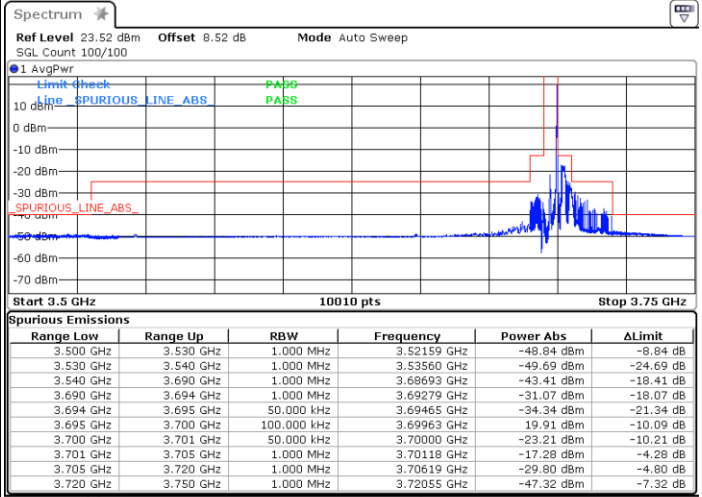

Conducted Band Edge

N/A

LTE Band 48 / 5MHz

QPSK

Middle Channel / 1RB0

Middle Channel / 1RBmax

Date: 29 DEC. 2021 02:24:59

Date: 26 NOV. 2021 16:33:47

Middle Channel / Full

N/A

Date: 26 NOV. 2021 18:55:39

LTE Band 48 / 5MHz

QPSK

Highest Channel / 1RB0

Highest Channel / 1RBmax

Date: 26 NOV 2021 16:52:27

Date: 26 NOV 2021 16:46:50

Highest Channel / Full RB

N/A

Date: 26 NOV 2021 16:39:14

LTE Band 48 / 10MHz

QPSK

Lowest Channel / 1RB0

Lowest Channel / 1RBmax

Date: 26 NOV 2021 16:58:25

Date: 26 NOV 2021 17:03:25

Lowest Channel / Full RB

N/A

Date: 26 NOV 2021 17:08:21

LTE Band 48 / 10MHz

QPSK

MiddleChannel / 1RB0