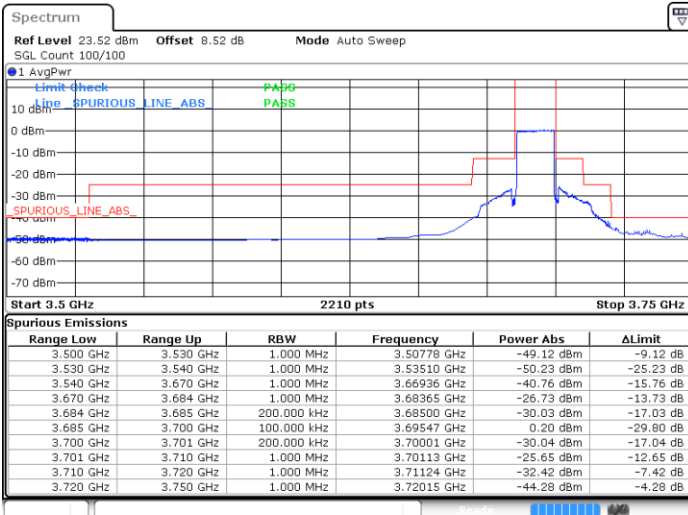

QPSK

Lowest Channel / 1RB0

Lowest Channel / 1RBmax

Date: 26 NOV 2021 18:46:46

Date: 26 NOV 2021 18:41:21

Lowest Channel / Full RB

N/A

Date: 26 NOV 2021 18:52:24

LTE Band 48 / 15MHz

QPSK

Middle Channel / 1RB0

Middle Channel / 1RBmax

Date: 26 NOV 2021 19:00:19

Date: 26 NOV 2021 19:06:24

Middle Channel / Full RB

N/A

Date: 26 NOV 2021 19:11:29

LTE Band 48 / 15MHz

QPSK

Highest Channel / 1RB0

Highest Channel / 1RBmax

Date: 26 NOV 2021 19:25:42

Date: 26 NOV 2021 19:21:04

Highest Channel / Full RB

N/A

Date: 26 NOV 2021 19:16:15

LTE Band 48 / 20MHz

QPSK

Lowest Channel / 1RB0

Lowest Channel / 1RBmax

Date: 26 NOV 2021 19:33:27

Date: 26 NOV 2021 19:44:56