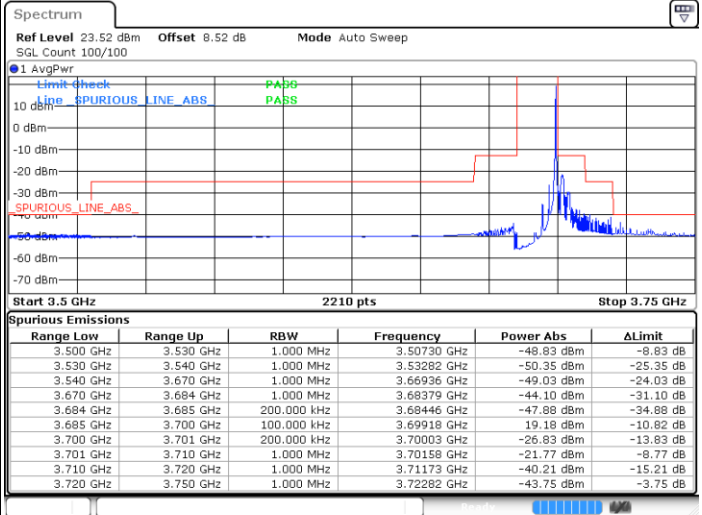

QPSK

Lowest Channel / 1RB0

Lowest Channel / 1RBmax

Date: 26 NOV 2021 18:46:46

Date: 26 NOV 2021 18:41:21

Lowest Channel / Full RB

N/A

Date: 26 NOV 2021 18:52:24

LTE Band 48 / 15MHz

QPSK

Middle Channel / 1RB0

Middle Channel / 1RBmax

Date: 26 NOV 2021 19:00:19

Date: 26 NOV 2021 19:06:24

Middle Channel / Full RB

N/A

Date: 26 NOV 2021 19:11:29

LTE Band 48 / 15MHz

QPSK

Highest Channel / 1RB0

Highest Channel / 1RBmax

Date: 26 NOV 2021 19:25:42

Date: 26 NOV 2021 19:21:04

Highest Channel / Full RB

N/A

Date: 26 NOV 2021 19:16:15

LTE Band 48 / 20MHz

QPSK

Lowest Channel / 1RB0

Lowest Channel / 1RBmax

Date: 26 NOV 2021 19:33:27

Date: 26 NOV 2021 19:44:56