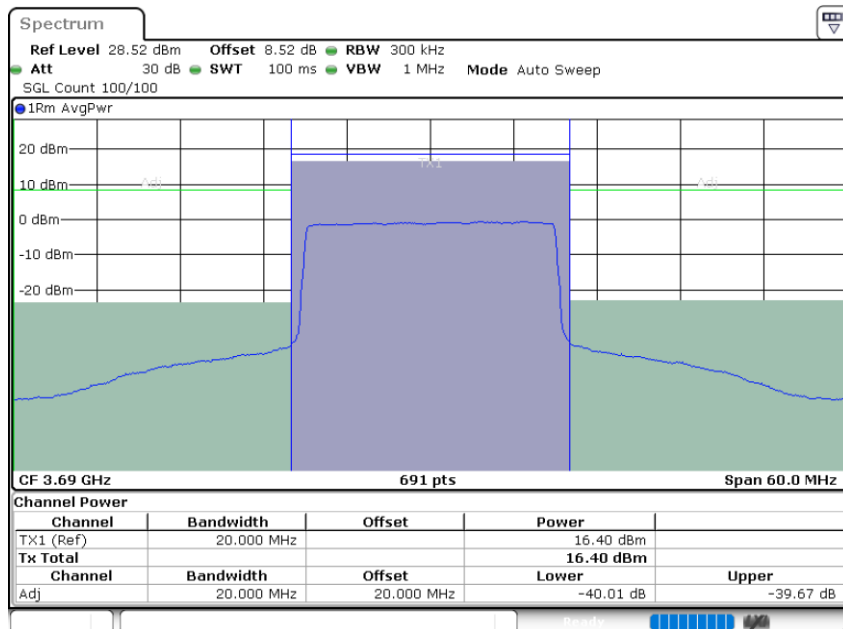

LTE Band 48 / 20MHz

256QAM

Highest Channel / 1RB0

Highest Channel / 1RBmax

Date: 26.NOV.2021 18:29:56

Date: 26.NOV.2021 18:30:36

Highest Channel / Full RB

Date: 26.NOV.2021 18:39:05

Conducted Band Edge

N/A

LTE Band 48 / 5MHz

QPSK

Middle Channel / 1RB0

Middle Channel / 1RBmax

Date: 29 DEC. 2021 02:24:59

Date: 26 NOV. 2021 16:33:47

Middle Channel / Full

N/A

Date: 26 NOV. 2021 18:55:39

LTE Band 48 / 5MHz

QPSK

Highest Channel / 1RB0

Highest Channel / 1RBmax

Date: 26 NOV 2021 16:52:27