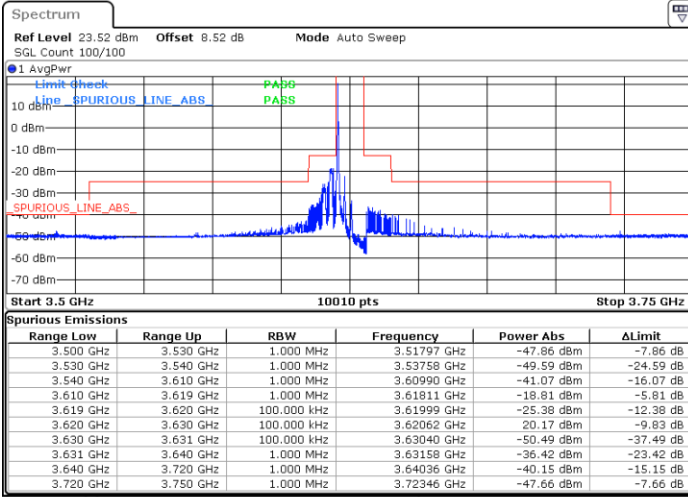

Date: 26 NOV 2021 16:46:50

Highest Channel / Full RB

N/A

Date: 26 NOV 2021 16:39:14

LTE Band 48 / 10MHz

QPSK

Lowest Channel / 1RB0

Lowest Channel / 1RBmax

Date: 26 NOV 2021 16:58:25

Date: 26 NOV 2021 17:03:25

Lowest Channel / Full RB

N/A

Date: 26 NOV 2021 17:08:21

LTE Band 48 / 10MHz

QPSK

MiddleChannel / 1RB0

Middle Channel / 1RBmax

Date: 26 NOV 2021 17:25:19

Date: 26 NOV 2021 17:31:26

Middle Channel / Full RB

N/A

Date: 26 NOV 2021 17:30:23

LTE Band 48 / 10MHz

QPSK

Highest Channel / 1RB0

Highest Channel / 1RBmax

Date: 26 NOV 2021 17:50:27

Date: 26 NOV 2021 18:30:35

Highest Channel / Full RB

N/A

Date: 26 NOV 2021 17:37:45

LTE Band 48 / 15MHz