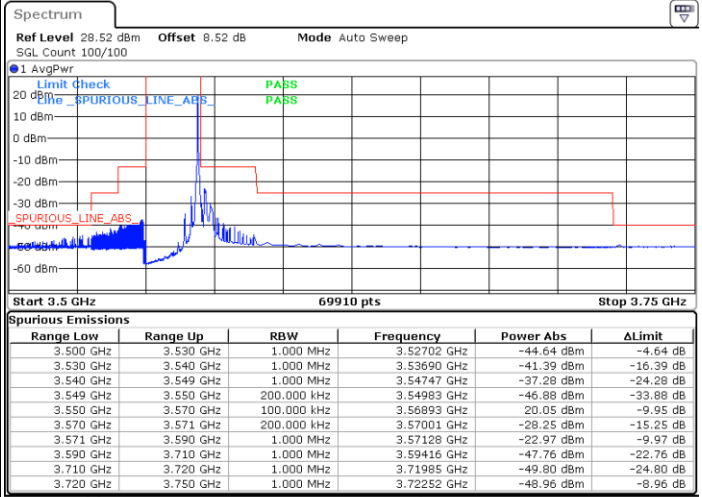

Date: 26 NOV 2021 19:11:29

LTE Band 48 / 15MHz

QPSK

Highest Channel / 1RB0

Highest Channel / 1RBmax

Date: 26 NOV 2021 19:25:42

Date: 26 NOV 2021 19:21:04

Highest Channel / Full RB

N/A

Date: 26 NOV 2021 19:16:15

LTE Band 48 / 20MHz

QPSK

Lowest Channel / 1RB0

Lowest Channel / 1RBmax

Date: 26 NOV 2021 19:33:27

Date: 26 NOV 2021 19:44:56

Lowest Channel / Full RB

N/A

Date: 26 NOV 2021 19:20:20

LTE Band 48 / 20MHz

QPSK

Middle Channel / 1RB0

Middle Channel / 1RBmax

Date: 26 NOV 2021 20:20:18