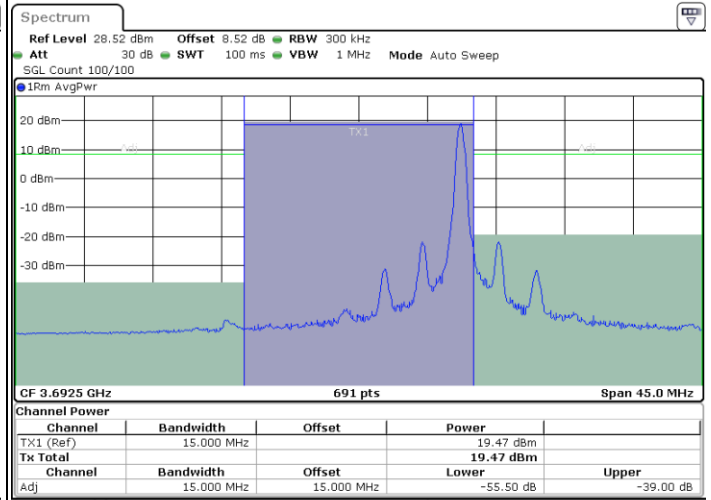

LTE Band 48 / 15MHz

64QAM

Highest Channel / 1RB0

Highest Channel / 1RBmax

Date: 26.NOV.2021 17:36:35

Date: 26.NOV.2021 17:38:19

Highest Channel / Full RB

Date: 26.NOV.2021 17:41:05

LTE Band 48 / 20MHz

64QAM

Lowest Channel / 1RB0

Lowest Channel / 1RBmax

Date: 26.NOV.2021 18:06:59

Date: 26.NOV.2021 18:08:56

Lowest Channel / Full RB

Date: 26.NOV.2021 18:11:29