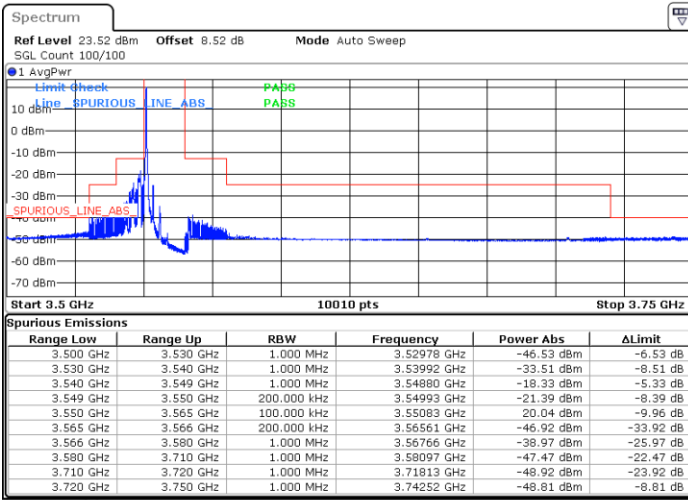

Date: 26 NOV 2021 16:58:25

Date: 26 NOV 2021 17:03:25

Lowest Channel / Full RB

N/A

Date: 26 NOV 2021 17:08:21

LTE Band 48 / 10MHz

QPSK

MiddleChannel / 1RB0

Middle Channel / 1RBmax

Date: 26 NOV 2021 17:25:19

Date: 26 NOV 2021 17:31:26

Middle Channel / Full RB

N/A

Date: 26 NOV 2021 17:30:23

LTE Band 48 / 10MHz

QPSK

Highest Channel / 1RB0

Highest Channel / 1RBmax

Date: 26 NOV 2021 17:50:27

Date: 26 NOV 2021 18:30:35

Highest Channel / Full RB

N/A

Date: 26 NOV 2021 17:37:45

LTE Band 48 / 15MHz

QPSK

Lowest Channel / 1RB0

Lowest Channel / 1RBmax

Date: 26 NOV 2021 18:46:46

Date: 26 NOV 2021 18:41:21

Lowest Channel / Full RB

N/A

Date: 26 NOV 2021 18:52:24