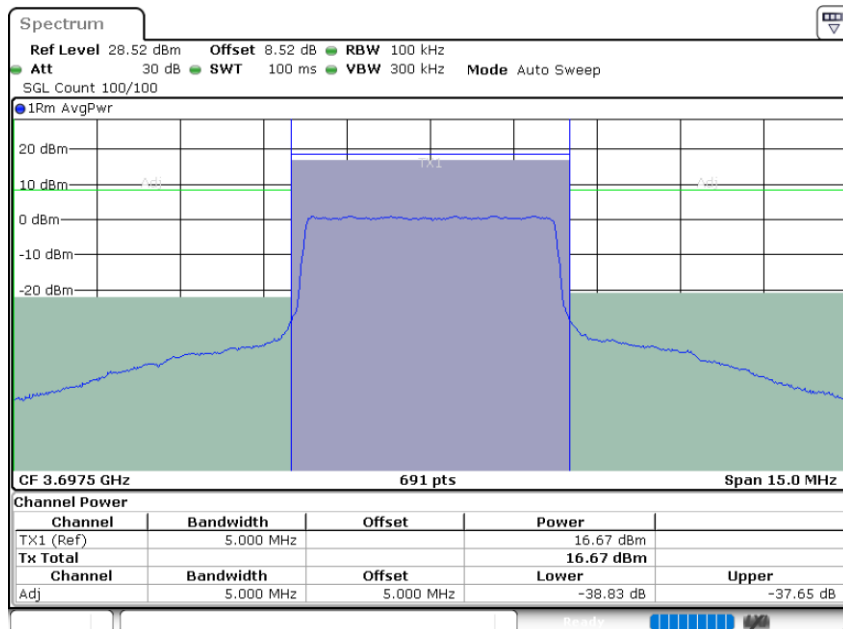

LTE Band 48 / 5MHz

256QAM

Highest Channel / 1RB0

Highest Channel / 1RBmax

Date: 26.NOV.2021 15:45:57

Date: 26.NOV.2021 15:52:43

Highest Channel / Full RB

Date: 26.NOV.2021 15:45:18

LTE Band 48 / 10MHz

256QAM

Lowest Channel / 1RB0

Lowest Channel / 1RBmax

Date: 26.NOV.2021 15:59:17

Date: 26.NOV.2021 16:00:17

Lowest Channel / Full RB

Date: 26.NOV.2021 16:07:21