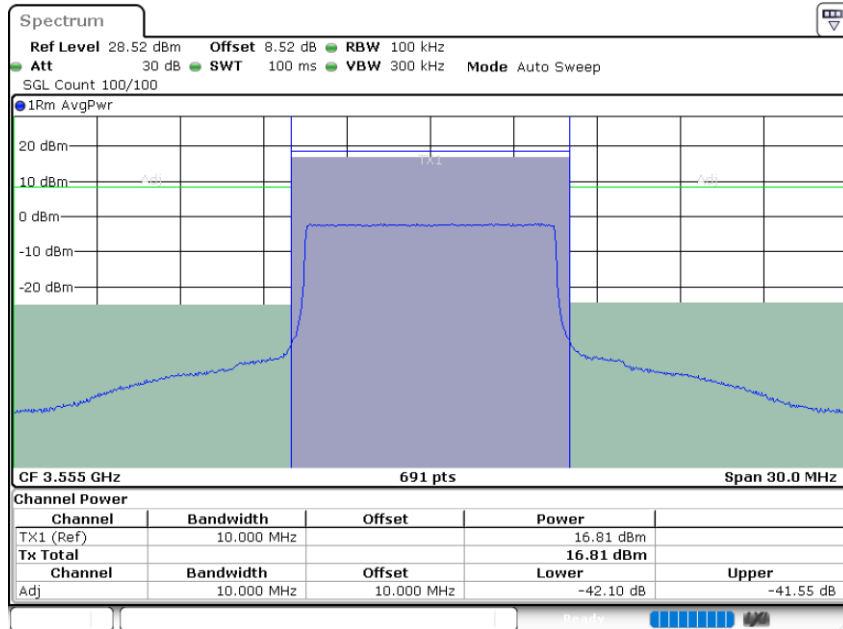

LTE Band 48 / 5MHz

256QAM

Highest Channel / 1RB0

Highest Channel / 1RBmax

Date: 26.NOV.2021 15:45:57

Date: 26.NOV.2021 15:52:43

Highest Channel / Full RB

Date: 26.NOV.2021 15:45:18

LTE Band 48 / 10MHz

256QAM

Lowest Channel / 1RB0

Lowest Channel / 1RBmax

Date: 26.NOV.2021 15:59:17

Date: 26.NOV.2021 16:00:17

Lowest Channel / Full RB

Date: 26.NOV.2021 16:07:21

LTE Band 48 / 10MHz

256QAM

MiddleChannel / 1RB0

Middle Channel / 1RBmax

Date: 26.NOV.2021 16:18:54

Date: 26.NOV.2021 16:19:30

Middle Channel / Full RB

Date: 26.NOV.2021 16:08:42