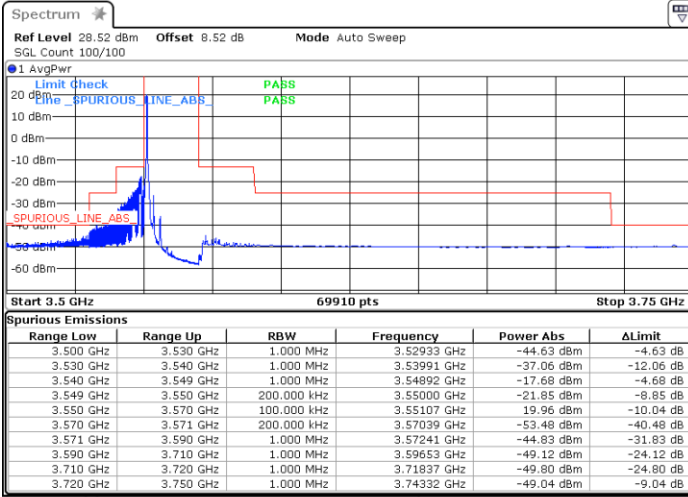

Date: 26 NOV 2021 19:11:29

LTE Band 48 / 15MHz

QPSK

Highest Channel / 1RB0

Highest Channel / 1RBmax

Date: 26 NOV 2021 19:25:42

Date: 26 NOV 2021 19:21:04

Highest Channel / Full RB

N/A

Date: 26 NOV 2021 19:16:15

LTE Band 48 / 20MHz

QPSK

Lowest Channel / 1RB0

Lowest Channel / 1RBmax

Date: 26 NOV 2021 19:33:27

Date: 26 NOV 2021 19:44:56

Lowest Channel / Full RB

N/A

Date: 26 NOV 2021 19:20:20

LTE Band 48 / 20MHz

QPSK

Middle Channel / 1RB0

Middle Channel / 1RBmax

Date: 26 NOV 2021 20:20:18