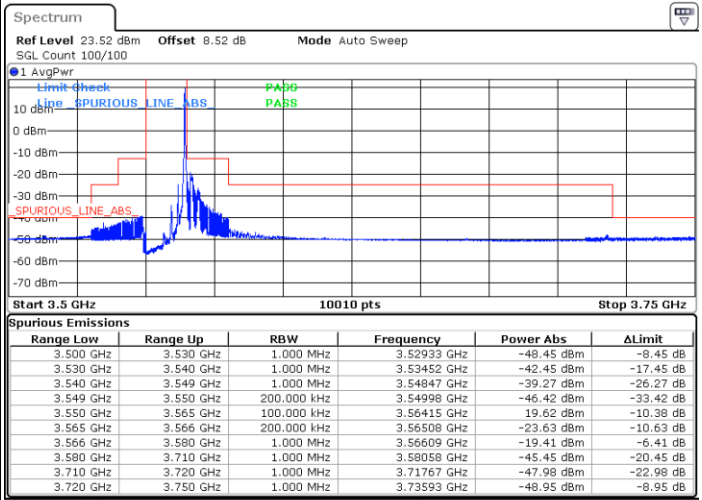

Date: 26 NOV 2021 16:58:25

Date: 26 NOV 2021 17:03:25

Lowest Channel / Full RB

N/A

Date: 26 NOV 2021 17:08:21

LTE Band 48 / 10MHz

QPSK

MiddleChannel / 1RB0

Middle Channel / 1RBmax

Date: 26 NOV 2021 17:25:19

Date: 26 NOV 2021 17:31:26

Middle Channel / Full RB

N/A

Date: 26 NOV 2021 17:30:23

LTE Band 48 / 10MHz

QPSK

Highest Channel / 1RB0

Highest Channel / 1RBmax

Date: 26 NOV 2021 17:50:27

Date: 26 NOV 2021 18:30:35

Highest Channel / Full RB

N/A

Date: 26 NOV 2021 17:37:45

LTE Band 48 / 15MHz

QPSK

Lowest Channel / 1RB0

Lowest Channel / 1RBmax

Date: 26 NOV 2021 18:46:46

Date: 26 NOV 2021 18:41:21

Lowest Channel / Full RB

N/A

Date: 26 NOV 2021 18:52:24