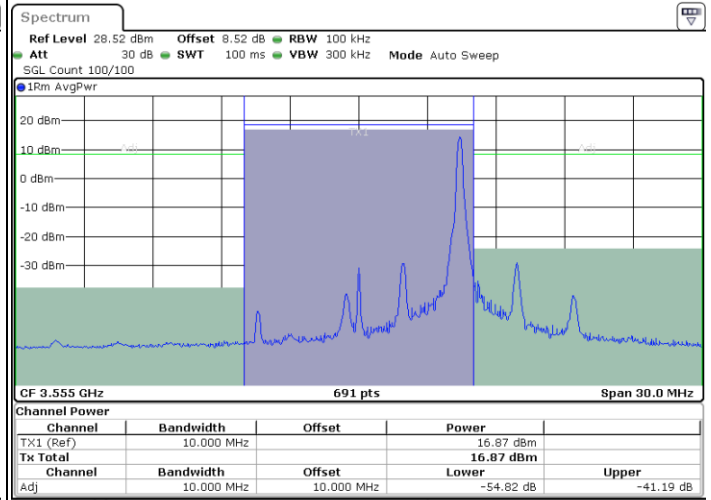

LTE Band 48 / 5MHz

256QAM

Highest Channel / 1RB0

Highest Channel / 1RBmax

Date: 26.NOV.2021 15:45:57

Date: 26.NOV.2021 15:52:43

Highest Channel / Full RB

Date: 26.NOV.2021 15:45:18

LTE Band 48 / 10MHz

256QAM

Lowest Channel / 1RB0

Lowest Channel / 1RBmax

Date: 26.NOV.2021 15:59:17

Date: 26.NOV.2021 16:00:17

Lowest Channel / Full RB

Date: 26.NOV.2021 16:07:21

LTE Band 48 / 10MHz

256QAM

MiddleChannel / 1RB0

Middle Channel / 1RBmax

Date: 26.NOV.2021 16:18:54

Date: 26.NOV.2021 16:19:30

Middle Channel / Full RB

Date: 26.NOV.2021 16:08:42

LTE Band 48 / 10MHz

256QAM

Highest Channel / 1RB0

Highest Channel / 1RBmax

Date: 26.NOV.2021 16:27:42

Date: 26.NOV.2021 16:28:59

Highest Channel / Full RB

Date: 26.NOV.2021 16:33:27