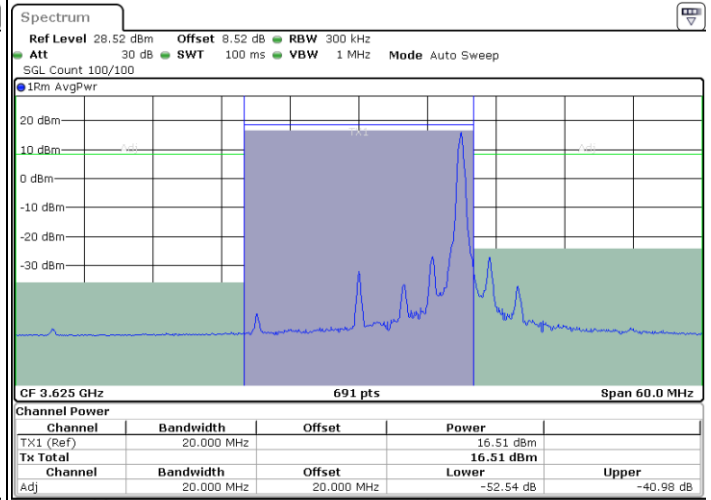

LTE Band 48 / 20MHz

256QAM

Middle Channel / 1RB0

Middle Channel / 1RBmax

Date: 26.NOV.2021 18:17:29

Date: 26.NOV.2021 18:21:26

Middle Channel / Full RB

Date: 26.NOV.2021 18:16:39

LTE Band 48 / 20MHz

256QAM

Highest Channel / 1RB0

Highest Channel / 1RBmax

Date: 26.NOV.2021 18:29:56

Date: 26.NOV.2021 18:30:36

Highest Channel / Full RB

Date: 26.NOV.2021 18:39:05