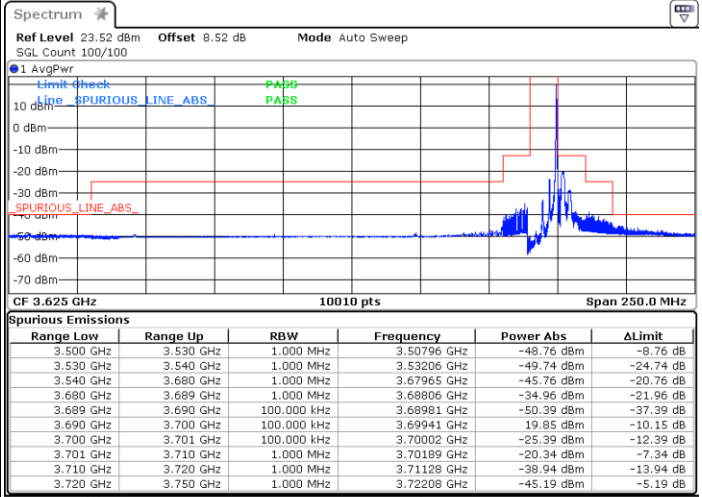

Date: 26 NOV 2021 16:46:50

Highest Channel / Full RB

N/A

Date: 26 NOV 2021 16:39:14

LTE Band 48 / 10MHz

QPSK

Lowest Channel / 1RB0

Lowest Channel / 1RBmax

Date: 26 NOV 2021 16:58:25

Date: 26 NOV 2021 17:03:25

Lowest Channel / Full RB

N/A

Date: 26 NOV 2021 17:08:21

LTE Band 48 / 10MHz

QPSK

MiddleChannel / 1RB0

Middle Channel / 1RBmax

Date: 26 NOV 2021 17:25:19

Date: 26 NOV 2021 17:31:26

Middle Channel / Full RB

N/A

Date: 26 NOV 2021 17:30:23

LTE Band 48 / 10MHz

QPSK

Highest Channel / 1RB0

Highest Channel / 1RBmax

Date: 26 NOV 2021 17:50:27

Date: 26 NOV 2021 18:30:35

Highest Channel / Full RB

N/A

Date: 26 NOV 2021 17:37:45

LTE Band 48 / 15MHz