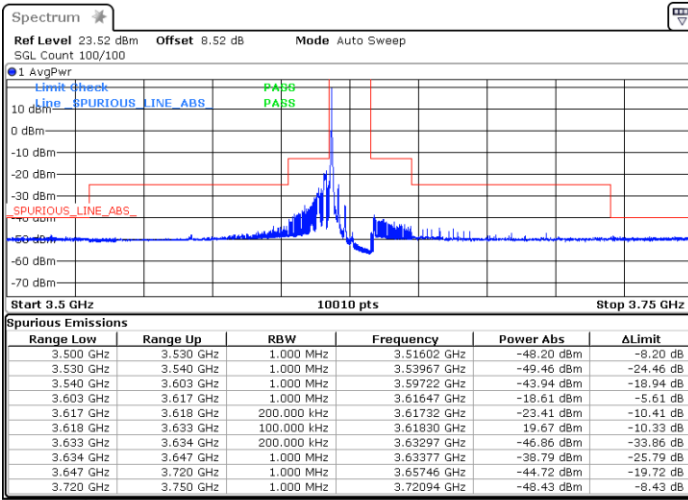

Highest Channel / 1RB0

Highest Channel / 1RBmax

Date: 26 NOV 2021 17:50:27

Date: 26 NOV 2021 18:30:35

Highest Channel / Full RB

N/A

Date: 26 NOV 2021 17:37:45

LTE Band 48 / 15MHz

QPSK

Lowest Channel / 1RB0

Lowest Channel / 1RBmax

Date: 26 NOV 2021 18:46:46

Date: 26 NOV 2021 18:41:21

Lowest Channel / Full RB

N/A

Date: 26 NOV 2021 18:52:24

LTE Band 48 / 15MHz

QPSK

Middle Channel / 1RB0

Middle Channel / 1RBmax

Date: 26 NOV 2021 19:00:19

Date: 26 NOV 2021 19:06:24

Middle Channel / Full RB

N/A

Date: 26 NOV 2021 19:11:29

LTE Band 48 / 15MHz

QPSK

Highest Channel / 1RB0

Highest Channel / 1RBmax

Date: 26 NOV 2021 19:25:42

Date: 26 NOV 2021 19:21:04

Highest Channel / Full RB