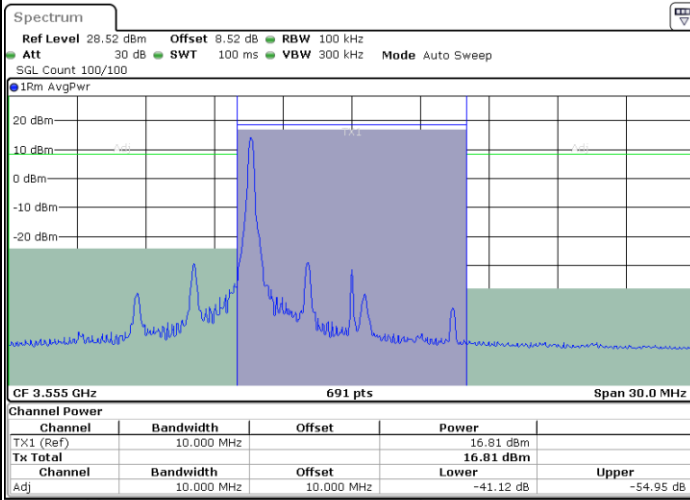

LTE Band 48 / 5MHz

256QAM

Highest Channel / 1RB0

Highest Channel / 1RBmax

Date: 26.NOV.2021 15:45:57

Date: 26.NOV.2021 15:52:43

Highest Channel / Full RB

Date: 26.NOV.2021 15:45:18

LTE Band 48 / 10MHz

256QAM

Lowest Channel / 1RB0

Lowest Channel / 1RBmax

Date: 26.NOV.2021 15:59:17

Date: 26.NOV.2021 16:00:17

Lowest Channel / Full RB

Date: 26.NOV.2021 16:07:21