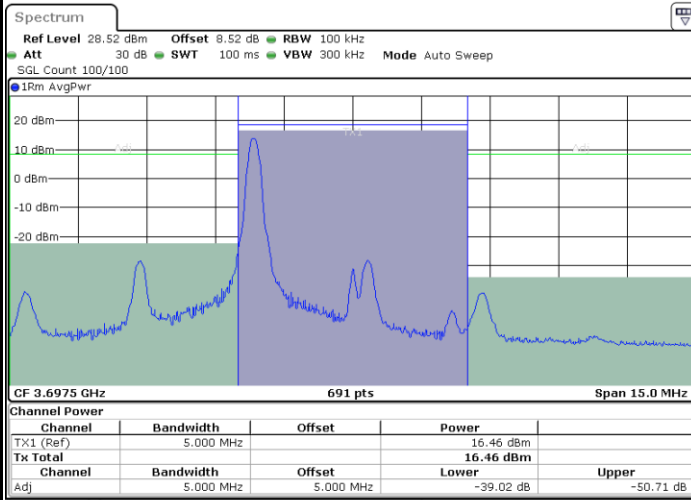

LTE Band 48 / 5MHz

256QAM

Middle Channel / 1RB0

Middle Channel / 1RBmax

Date: 26.NOV.2021 15:39:36

Date: 26.NOV.2021 15:40:15

Middle Channel / Full RB

Date: 26.NOV.2021 15:32:31

LTE Band 48 / 5MHz

256QAM

Highest Channel / 1RB0

Highest Channel / 1RBmax

Date: 26.NOV.2021 15:45:57

Date: 26.NOV.2021 15:52:43

Highest Channel / Full RB

Date: 26.NOV.2021 15:45:18