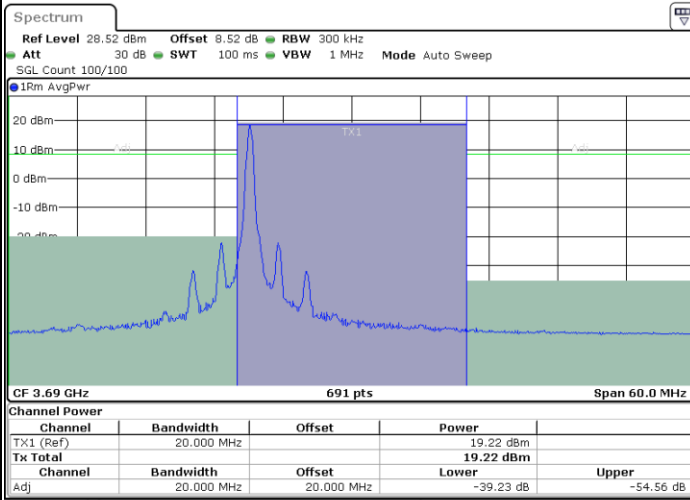

LTE Band 48 / 20MHz

64QAM

Middle Channel / 1RB0

Middle Channel / 1RBmax

Date: 26.NOV.2021 18:18:03

Date: 26.NOV.2021 18:20:55

Middle Channel / Full RB

Date: 26.NOV.2021 18:16:06

LTE Band 48 / 20MHz

64QAM

Highest Channel / 1RB0

Highest Channel / 1RBmax

Date: 26.NOV.2021 18:29:18

Date: 26.NOV.2021 18:31:11

Highest Channel / Full RB

Date: 26.NOV.2021 18:36:58