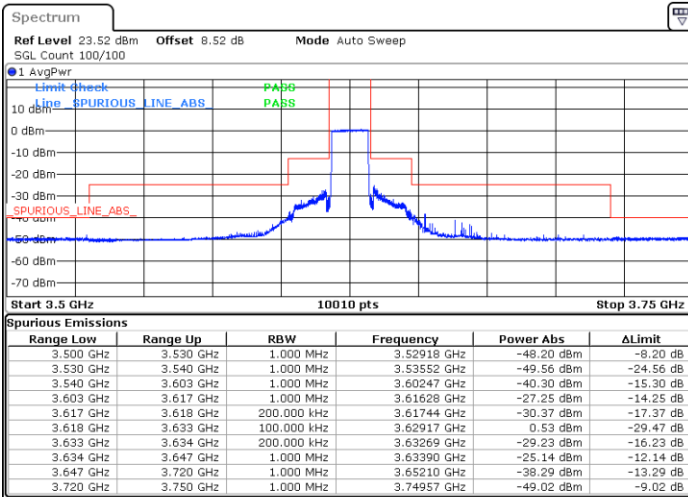

Highest Channel / 1RB0

Highest Channel / 1RBmax

Date: 26 NOV 2021 17:50:27

Date: 26 NOV 2021 18:30:35

Highest Channel / Full RB

N/A

Date: 26 NOV 2021 17:37:45

LTE Band 48 / 15MHz

QPSK

Lowest Channel / 1RB0

Lowest Channel / 1RBmax

Date: 26 NOV 2021 18:46:46

Date: 26 NOV 2021 18:41:21

Lowest Channel / Full RB

N/A

Date: 26 NOV 2021 18:52:24

LTE Band 48 / 15MHz

QPSK

Middle Channel / 1RB0

Middle Channel / 1RBmax

Date: 26 NOV 2021 19:00:19

Date: 26 NOV 2021 19:06:24

Middle Channel / Full RB

N/A

Date: 26 NOV 2021 19:11:29

LTE Band 48 / 15MHz

QPSK

Highest Channel / 1RB0

Highest Channel / 1RBmax

Date: 26 NOV 2021 19:25:42

Date: 26 NOV 2021 19:21:04

Highest Channel / Full RB