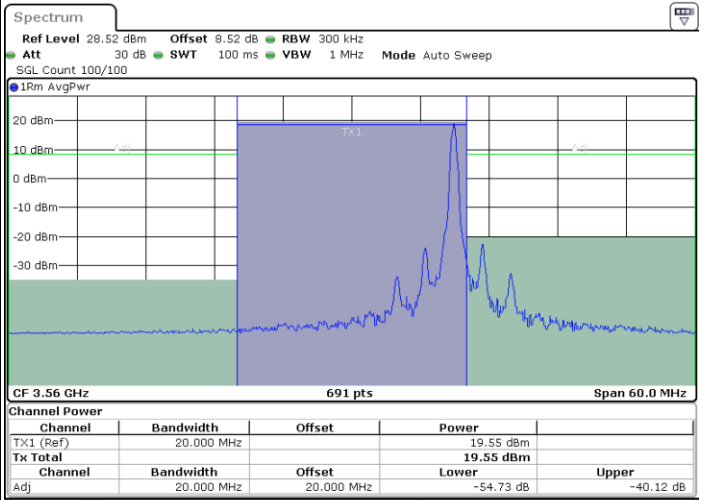

LTE Band 48 / 15MHz

64QAM

Highest Channel / 1RB0

Highest Channel / 1RBmax

Date: 26.NOV.2021 17:36:35

Date: 26.NOV.2021 17:38:19

Highest Channel / Full RB

Date: 26.NOV.2021 17:41:05

LTE Band 48 / 20MHz

64QAM

Lowest Channel / 1RB0

Lowest Channel / 1RBmax

Date: 26.NOV.2021 18:06:59

Date: 26.NOV.2021 18:08:56

Lowest Channel / Full RB

Date: 26.NOV.2021 18:11:29

LTE Band 48 / 20MHz

64QAM

Middle Channel / 1RB0

Middle Channel / 1RBmax

Date: 26.NOV.2021 18:18:03

Date: 26.NOV.2021 18:20:55

Middle Channel / Full RB

Date: 26.NOV.2021 18:16:06

LTE Band 48 / 20MHz

64QAM

Highest Channel / 1RB0

Highest Channel / 1RBmax

Date: 26.NOV.2021 18:29:18

Date: 26.NOV.2021 18:31:11

Highest Channel / Full RB

Date: 26.NOV.2021 18:36:58