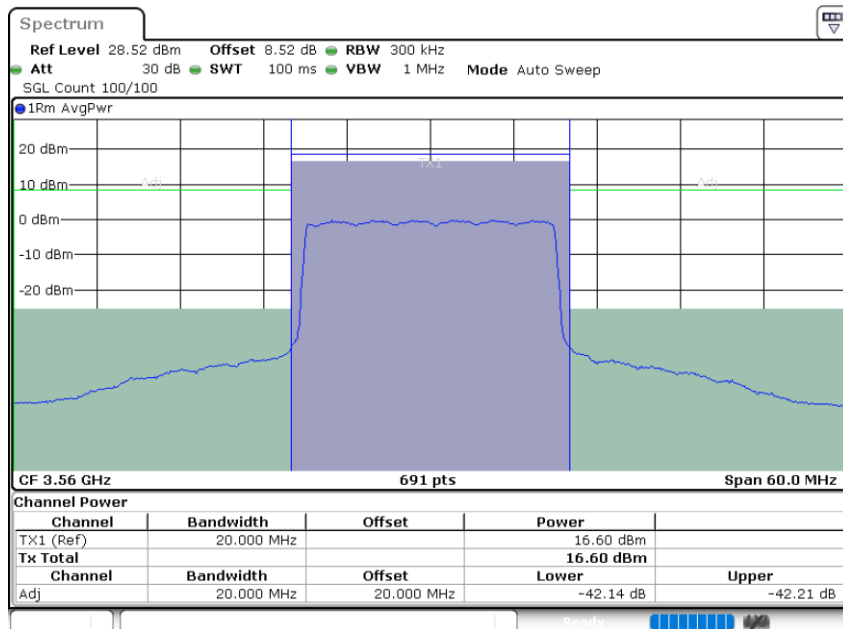

LTE Band 48 / 15MHz

256QAM

Highest Channel / 1RB0

Highest Channel / 1RBmax

Date: 26.NOV.2021 17:37:10

Date: 26.NOV.2021 17:37:49

Highest Channel / Full RB

Date: 26.NOV.2021 17:41:54

LTE Band 48 / 20MHz

256QAM

Lowest Channel / 1RB0

Lowest Channel / 1RBmax

Date: 26.NOV.2021 18:07:31

Date: 26.NOV.2021 18:08:23

Lowest Channel / Full RB

Date: 26.NOV.2021 18:12:10

LTE Band 48 / 20MHz

256QAM

Middle Channel / 1RB0

Middle Channel / 1RBmax

Date: 26.NOV.2021 18:17:29

Date: 26.NOV.2021 18:21:26

Middle Channel / Full RB

Date: 26.NOV.2021 18:16:39

LTE Band 48 / 20MHz

256QAM

Highest Channel / 1RB0

Highest Channel / 1RBmax

Date: 26.NOV.2021 18:29:56

Date: 26.NOV.2021 18:30:36

Highest Channel / Full RB

Date: 26.NOV.2021 18:39:05