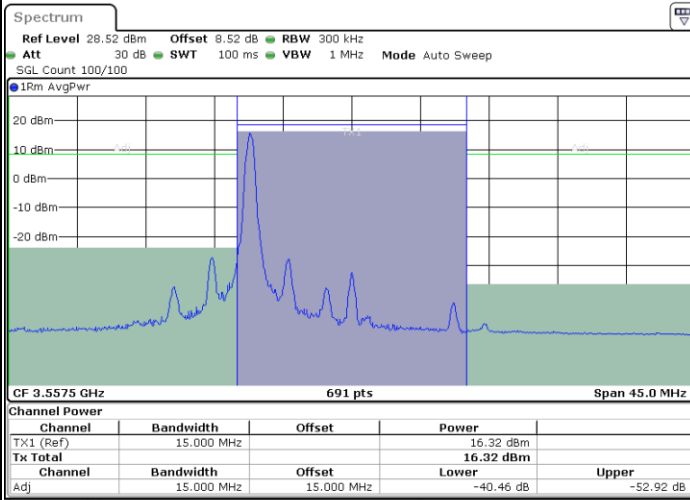

LTE Band 48 / 10MHz

256QAM

Highest Channel / 1RB0

Highest Channel / 1RBmax

Date: 26.NOV.2021 16:27:42

Date: 26.NOV.2021 16:28:59

Highest Channel / Full RB

Date: 26.NOV.2021 16:33:27

LTE Band 48 / 15MHz

256QAM

Lowest Channel / 1RB0

Lowest Channel / 1RBmax

Date: 26.NOV.2021 16:42:46

Date: 26.NOV.2021 16:43:29

Lowest Channel / Full RB

Date: 26.NOV.2021 16:48:56