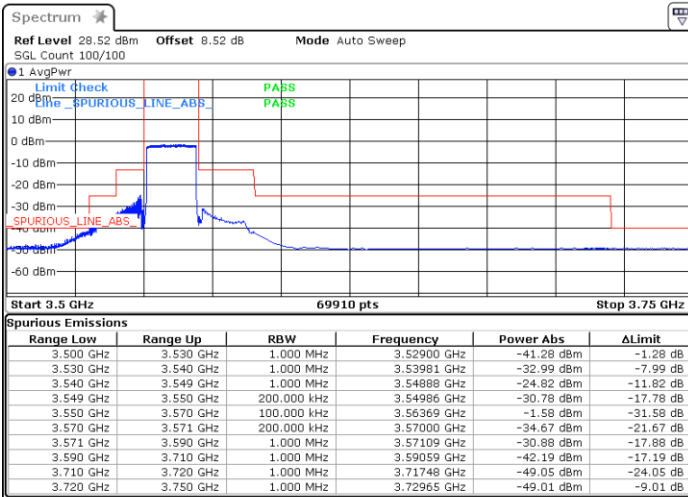

Date: 26 NOV 2021 19:11:29

LTE Band 48 / 15MHz

QPSK

Highest Channel / 1RB0

Highest Channel / 1RBmax

Date: 26 NOV 2021 19:25:42

Date: 26 NOV 2021 19:21:04

Highest Channel / Full RB

N/A

Date: 26 NOV 2021 19:16:15

LTE Band 48 / 20MHz

QPSK

Lowest Channel / 1RB0

Lowest Channel / 1RBmax

Date: 26 NOV 2021 19:33:27

Date: 26 NOV 2021 19:44:56

Lowest Channel / Full RB

N/A

Date: 26 NOV 2021 19:20:20

LTE Band 48 / 20MHz

QPSK

Middle Channel / 1RB0

Middle Channel / 1RBmax

Date: 26 NOV 2021 20:20:18