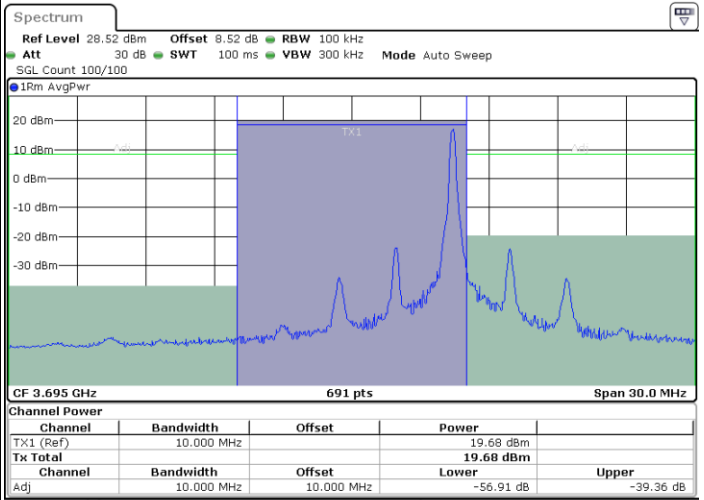

LTE Band 48 / 10MHz

64QAM

Highest Channel / 1RB0

Highest Channel / 1RBmax

Date: 26.NOV.2021 16:26:42

Date: 26.NOV.2021 16:29:39

Highest Channel / Full RB

Date: 26.NOV.2021 16:32:52

LTE Band 48 / 15MHz

64QAM

Lowest Channel / 1RB0

Lowest Channel / 1RBmax

Date: 26.NOV.2021 16:42:08

Date: 26.NOV.2021 16:44:07

Lowest Channel / Full RB

Date: 26.NOV.2021 16:48:03