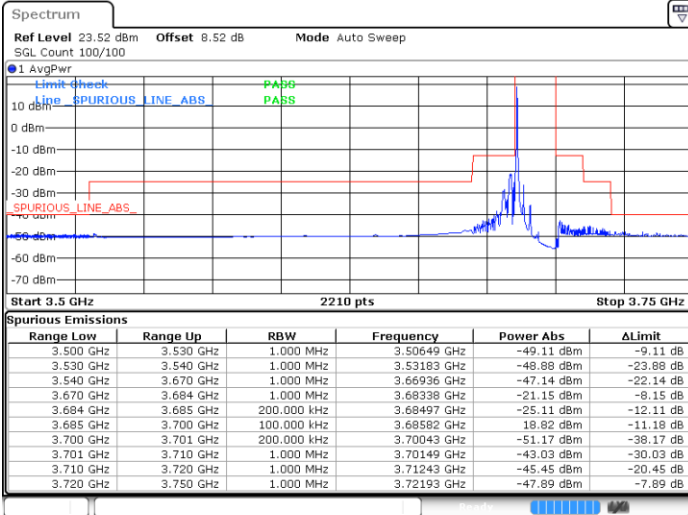

QPSK

Lowest Channel / 1RB0

Lowest Channel / 1RBmax

Date: 26 NOV 2021 18:46:46

Date: 26 NOV 2021 18:41:21

Lowest Channel / Full RB

N/A

Date: 26 NOV 2021 18:52:24

LTE Band 48 / 15MHz

QPSK

Middle Channel / 1RB0

Middle Channel / 1RBmax

Date: 26 NOV 2021 19:00:19

Date: 26 NOV 2021 19:06:24

Middle Channel / Full RB

N/A

Date: 26 NOV 2021 19:11:29

LTE Band 48 / 15MHz

QPSK

Highest Channel / 1RB0

Highest Channel / 1RBmax

Date: 26 NOV 2021 19:25:42

Date: 26 NOV 2021 19:21:04

Highest Channel / Full RB

N/A

Date: 26 NOV 2021 19:16:15

LTE Band 48 / 20MHz

QPSK

Lowest Channel / 1RB0

Lowest Channel / 1RBmax

Date: 26 NOV 2021 19:33:27

Date: 26 NOV 2021 19:44:56