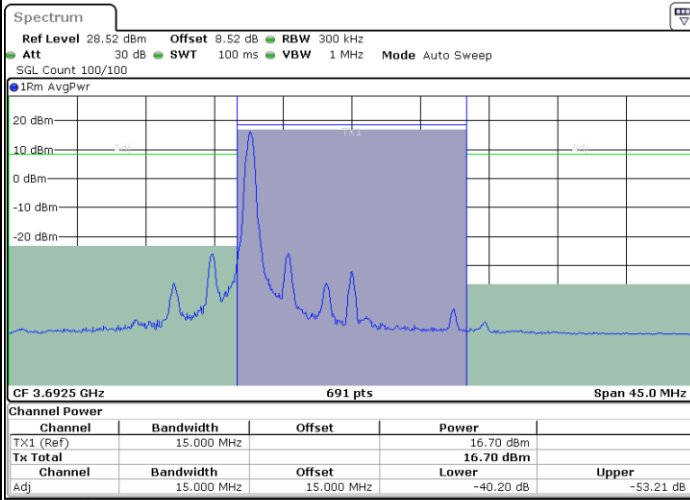

LTE Band 48 / 15MHz

256QAM

Middle Channel / 1RB0

Middle Channel / 1RBmax

Date: 26.NOV.2021 16:56:43

Date: 26.NOV.2021 17:30:12

Middle Channel / Full RB

Date: 26.NOV.2021 16:49:51

LTE Band 48 / 15MHz

256QAM

Highest Channel / 1RB0

Highest Channel / 1RBmax

Date: 26.NOV.2021 17:37:10

Date: 26.NOV.2021 17:37:49

Highest Channel / Full RB

Date: 26.NOV.2021 17:41:54