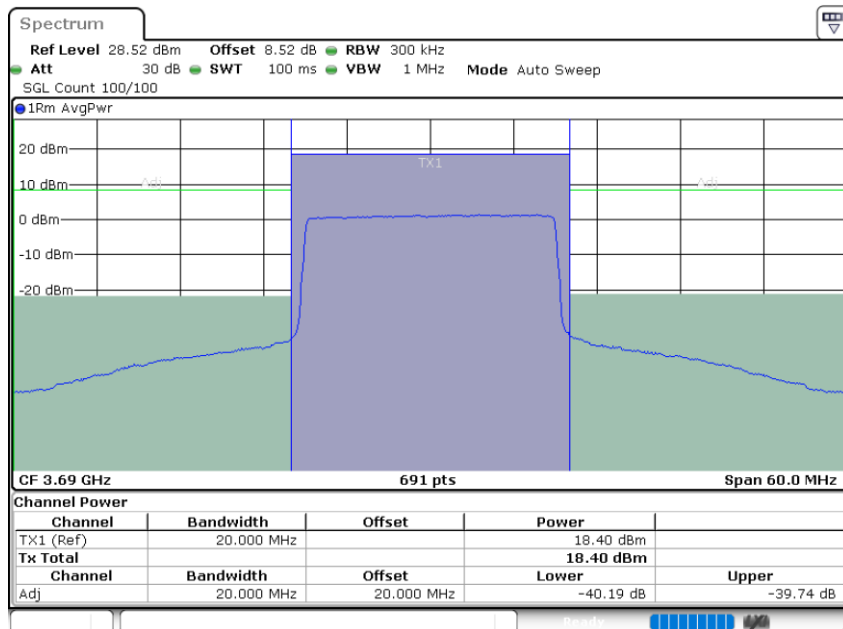

LTE Band 48 / 20MHz

64QAM

Highest Channel / 1RB0

Highest Channel / 1RBmax

Date: 26.NOV.2021 18:29:18

Date: 26.NOV.2021 18:31:11

Highest Channel / Full RB

Date: 26.NOV.2021 18:36:58

LTE Band 48 / 5MHz

256QAM

Lowest Channel / 1RB0

Lowest Channel / 1RBmax

Date: 26.NOV.2021 15:21:34

Date: 26.NOV.2021 15:22:07

Lowest Channel / Full RB

Date: 26.NOV.2021 15:28:48