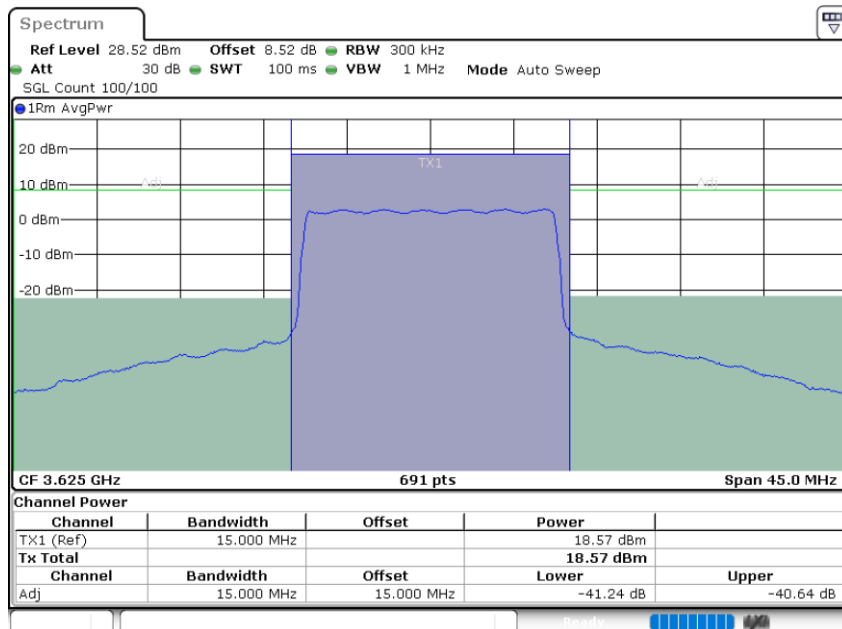

LTE Band 48 / 15MHz

64QAM

Middle Channel / 1RB0

Middle Channel / 1RBmax

Date: 26.NOV.2021 16:56:02

Date: 26.NOV.2021 17:30:44

Middle Channel / Full RB

Date: 26.NOV.2021 16:50:45

LTE Band 48 / 15MHz

64QAM

Highest Channel / 1RB0

Highest Channel / 1RBmax

Date: 26.NOV.2021 17:36:35

Date: 26.NOV.2021 17:38:19

Highest Channel / Full RB

Date: 26.NOV.2021 17:41:05