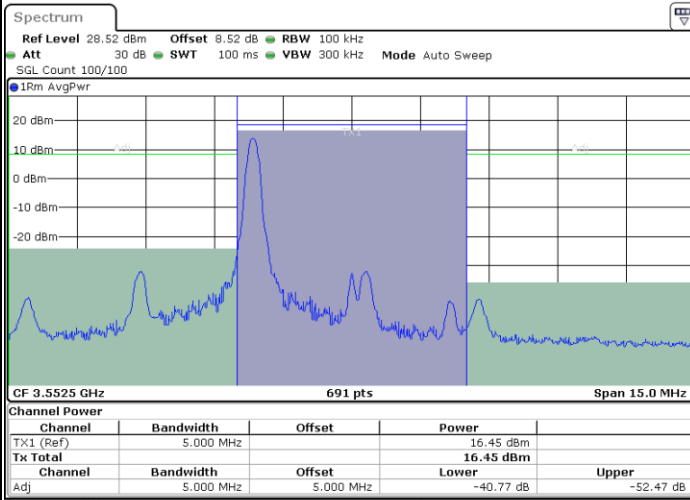

LTE Band 48 / 20MHz

64QAM

Highest Channel / 1RB0

Highest Channel / 1RBmax

Date: 26.NOV.2021 18:29:18

Date: 26.NOV.2021 18:31:11

Highest Channel / Full RB

Date: 26.NOV.2021 18:36:58

LTE Band 48 / 5MHz

256QAM

Lowest Channel / 1RB0

Lowest Channel / 1RBmax

Date: 26.NOV.2021 15:21:34

Date: 26.NOV.2021 15:22:07

Lowest Channel / Full RB

Date: 26.NOV.2021 15:28:48