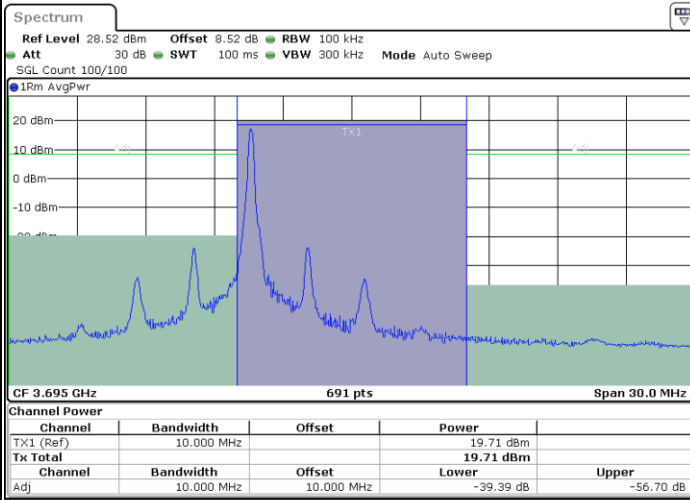

LTE Band 48 / 10MHz

64QAM

Highest Channel / 1RB0

Highest Channel / 1RBmax

Date: 26.NOV.2021 16:26:42

Date: 26.NOV.2021 16:29:39

Highest Channel / Full RB

Date: 26.NOV.2021 16:32:52

LTE Band 48 / 15MHz

64QAM

Lowest Channel / 1RB0

Lowest Channel / 1RBmax

Date: 26.NOV.2021 16:42:08

Date: 26.NOV.2021 16:44:07

Lowest Channel / Full RB

Date: 26.NOV.2021 16:48:03