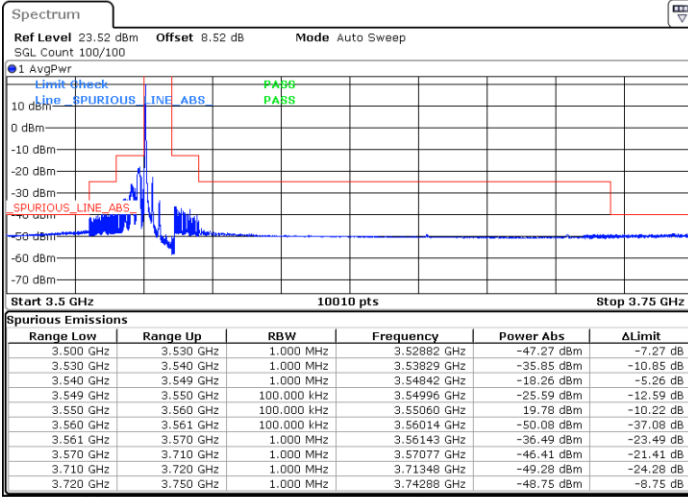

Middle Channel / Full

N/A

Date: 26 NOV. 2021 18:55:39

LTE Band 48 / 5MHz

QPSK

Highest Channel / 1RB0

Highest Channel / 1RBmax

Date: 26 NOV 2021 16:52:27

Date: 26 NOV 2021 16:46:50

Highest Channel / Full RB

N/A

Date: 26 NOV 2021 16:39:14

LTE Band 48 / 10MHz

QPSK

Lowest Channel / 1RB0

Lowest Channel / 1RBmax

Date: 26 NOV 2021 16:58:25

Date: 26 NOV 2021 17:03:25

Lowest Channel / Full RB

N/A

Date: 26 NOV 2021 17:08:21

LTE Band 48 / 10MHz

QPSK

MiddleChannel / 1RB0