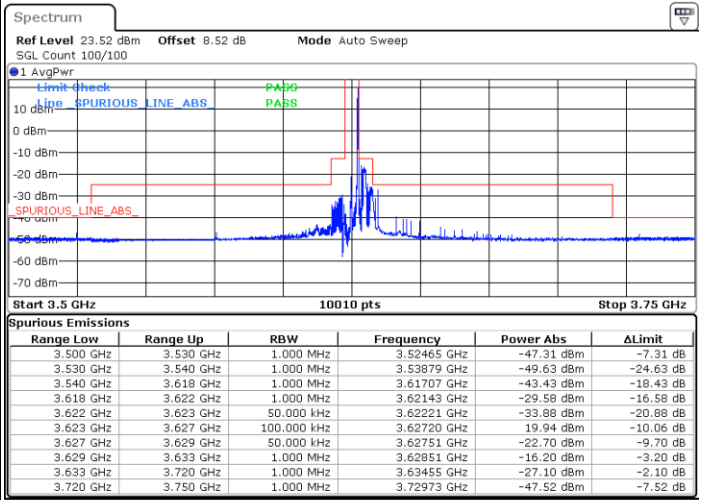

LTE Band 48 / 20MHz

256QAM

Highest Channel / 1RB0

Highest Channel / 1RBmax

Date: 26.NOV.2021 18:29:56

Date: 26.NOV.2021 18:30:36

Highest Channel / Full RB

Date: 26.NOV.2021 18:39:05

Conducted Band Edge

N/A

LTE Band 48 / 5MHz

QPSK

Middle Channel / 1RB0

Middle Channel / 1RBmax

Date: 29 DEC. 2021 02:24:59

Date: 26 NOV. 2021 16:33:47

Middle Channel / Full

N/A

Date: 26 NOV. 2021 18:55:39

LTE Band 48 / 5MHz

QPSK

Highest Channel / 1RB0

Highest Channel / 1RBmax

Date: 26 NOV 2021 16:52:27

Date: 26 NOV 2021 16:46:50

Highest Channel / Full RB

N/A

Date: 26 NOV 2021 16:39:14

LTE Band 48 / 10MHz

QPSK

Lowest Channel / 1RB0

Lowest Channel / 1RBmax