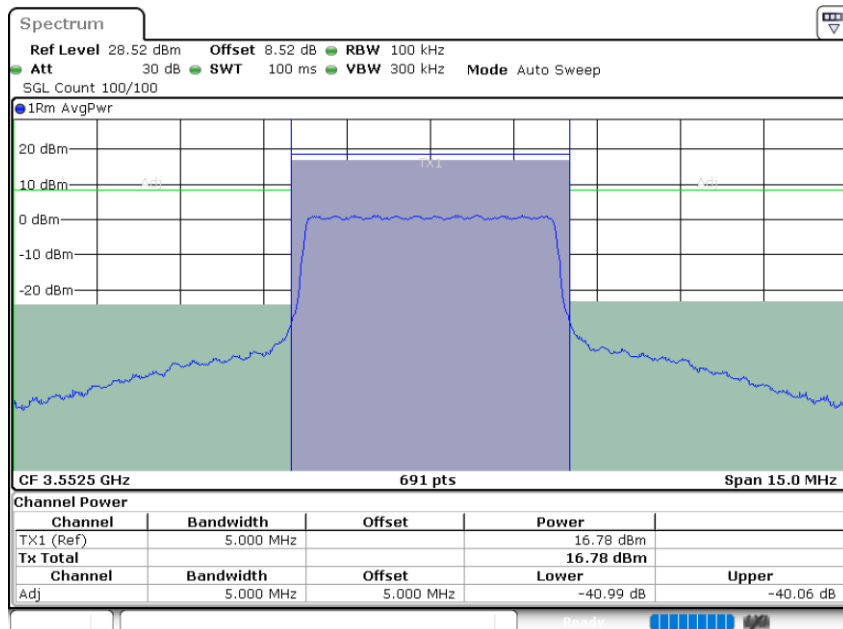

LTE Band 48 / 20MHz

64QAM

Highest Channel / 1RB0

Highest Channel / 1RBmax

Date: 26.NOV.2021 18:29:18

Date: 26.NOV.2021 18:31:11

Highest Channel / Full RB

Date: 26.NOV.2021 18:36:58

LTE Band 48 / 5MHz

256QAM

Lowest Channel / 1RB0

Lowest Channel / 1RBmax

Date: 26.NOV.2021 15:21:34

Date: 26.NOV.2021 15:22:07

Lowest Channel / Full RB

Date: 26.NOV.2021 15:28:48

LTE Band 48 / 5MHz

256QAM

Middle Channel / 1RB0

Middle Channel / 1RBmax

Date: 26.NOV.2021 15:39:36

Date: 26.NOV.2021 15:40:15

Middle Channel / Full RB

Date: 26.NOV.2021 15:32:31