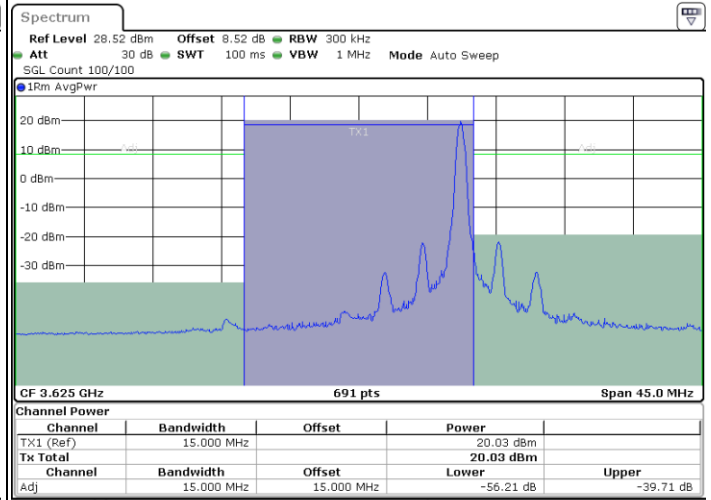

LTE Band 48 / 15MHz

64QAM

Middle Channel / 1RB0

Middle Channel / 1RBmax

Date: 26.NOV.2021 16:56:02

Date: 26.NOV.2021 17:30:44

Middle Channel / Full RB

Date: 26.NOV.2021 16:50:45

LTE Band 48 / 15MHz

64QAM

Highest Channel / 1RB0

Highest Channel / 1RBmax

Date: 26.NOV.2021 17:36:35

Date: 26.NOV.2021 17:38:19

Highest Channel / Full RB

Date: 26.NOV.2021 17:41:05