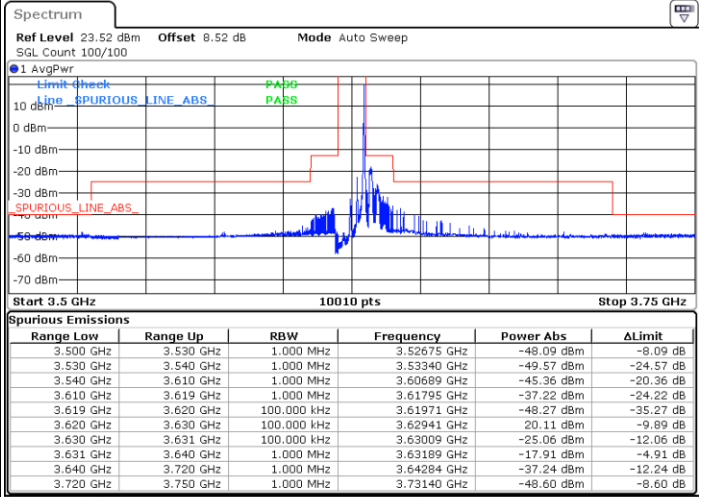

Date: 26 NOV 2021 16:46:50

Highest Channel / Full RB

N/A

Date: 26 NOV 2021 16:39:14

LTE Band 48 / 10MHz

QPSK

Lowest Channel / 1RB0

Lowest Channel / 1RBmax

Date: 26 NOV 2021 16:58:25

Date: 26 NOV 2021 17:03:25

Lowest Channel / Full RB

N/A

Date: 26 NOV 2021 17:08:21

LTE Band 48 / 10MHz

QPSK

MiddleChannel / 1RB0

Middle Channel / 1RBmax

Date: 26 NOV 2021 17:25:19

Date: 26 NOV 2021 17:31:26

Middle Channel / Full RB

N/A

Date: 26 NOV 2021 17:30:23

LTE Band 48 / 10MHz

QPSK

Highest Channel / 1RB0

Highest Channel / 1RBmax

Date: 26 NOV 2021 17:50:27

Date: 26 NOV 2021 18:30:35

Highest Channel / Full RB

N/A

Date: 26 NOV 2021 17:37:45

LTE Band 48 / 15MHz