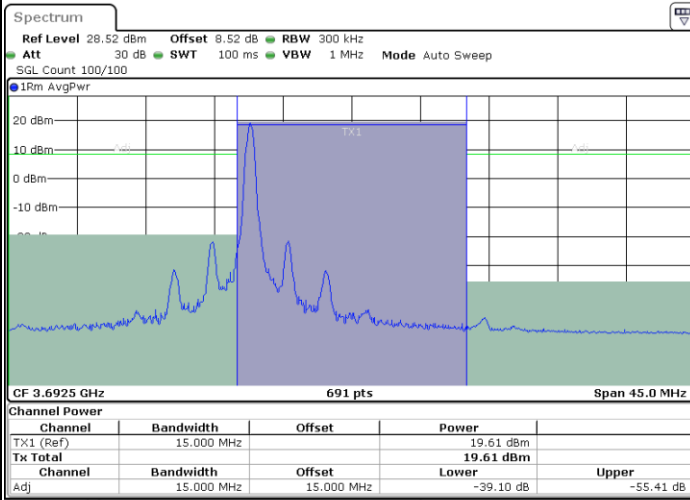

LTE Band 48 / 15MHz

64QAM

Middle Channel / 1RB0

Middle Channel / 1RBmax

Date: 26.NOV.2021 16:56:02

Date: 26.NOV.2021 17:30:44

Middle Channel / Full RB

Date: 26.NOV.2021 16:50:45

LTE Band 48 / 15MHz

64QAM

Highest Channel / 1RB0

Highest Channel / 1RBmax

Date: 26.NOV.2021 17:36:35

Date: 26.NOV.2021 17:38:19

Highest Channel / Full RB

Date: 26.NOV.2021 17:41:05