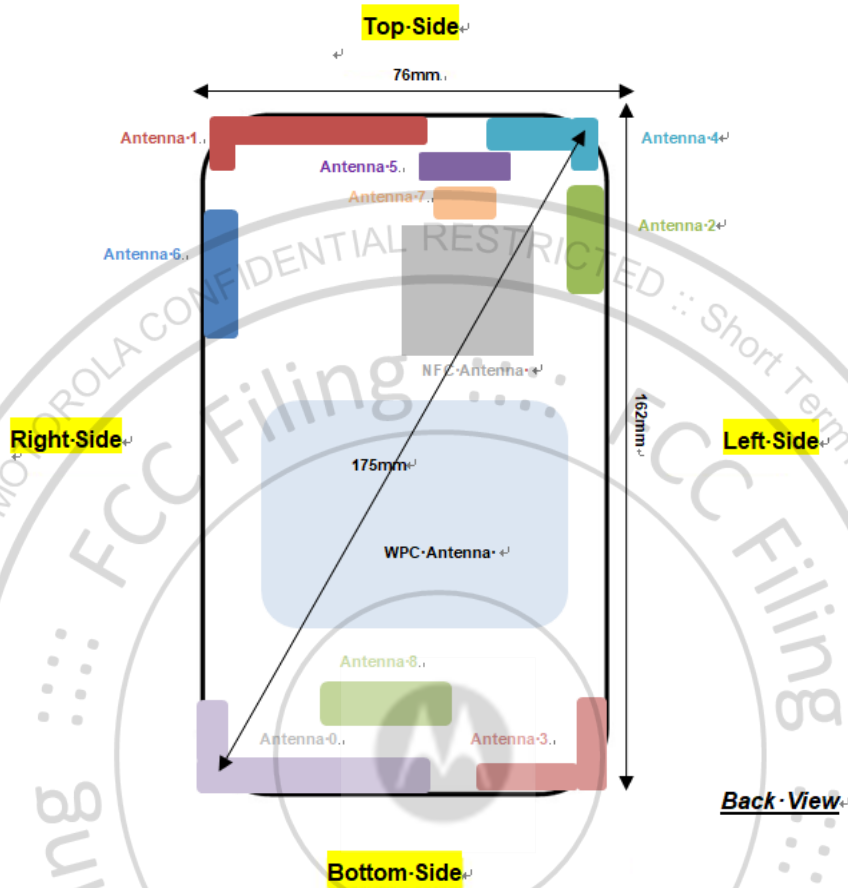

Front, Test Separation 5 mm

Back, Test Separation 5 mm

Left Side, Test Separation 5 mm

Right Side, Test Separation 5 mm

Top Side, Test Separation 5 mm

Bottom Side, Test Separation 5 mm

Body-worn Exposure Condition

Front, Test Separation 0 mm

Back, Test Separation 0 mm

Left Side, Test Separation 0 mm

Right Side, Test Separation 0 mm

Top Side, Test Separation 0 mm

Bottom Side, Test Separation 0 mm

Sensor off

Front, Test Separation 9 mm

Back, Test Separation 12 mm

Back, Test Separation 17 mm

Left Side, Test Separation 19 mm

Top Side, Test Separation 13 mm

Bottom Side, Test Separation 14 mm

Antenna Location

Antenna	Support Band
Antenna 0	GSM: 850/1900<TX/RX> WCDMA: B2/B4/B5<TX/RX> LTE: B2/B4/B5/B7/B12/ B13/B17/B25/B26/B66/B38/B41 <TX/RX> NR: n5/n7 <TX/RX>
Antenna 1	GSM: 850<TX/RX> WCDMA: B5 <TX/RX> LTE: B2/B4/B5/B7/B12/ B13/B17/B25/B26/B66/B38/B41 <TX/RX> NR: n7/n66/n38 <TX/RX>
Antenna 2	LTE: B42/B43/B48<TX/RX> NR: n77/n78<TX/RX>
Antenna 3	NR: n78< RX>
Antenna 4	Bluetooth Chain 0<TX/RX> WIFI 2.4G Chain 0<TX/RX>
Antenna 5	WIFI 5G/6E Chain 0<TX/RX>
Antenna 6	Bluetooth Chain 1<TX/RX> WIFI 2.4G Chain 1<TX/RX> WIFI 5G/6E Chain 1<TX/RX>
Antenna 7	NR: n78<RX>
Antenna 8	NR: n78<RX>
NFC Antenna	NFC<TX/RX>
WPC Antenna	WPC<TX/RX>

Note: 5G NR n78 ant 3, ant 7 and ant 8 support SRS (Sounding Reference Signal) functionality.