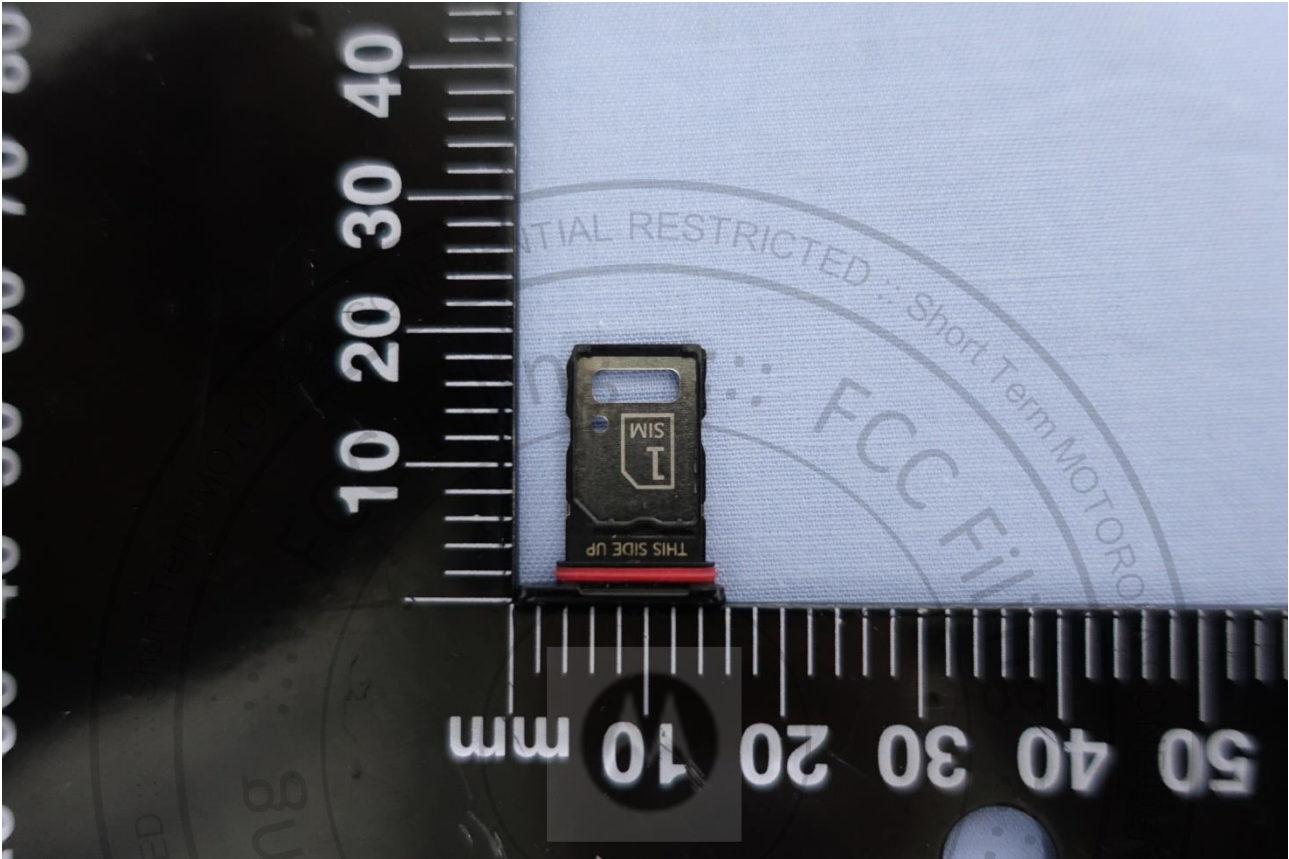

Brand Name: Motorola / Model Name: XT2201-1