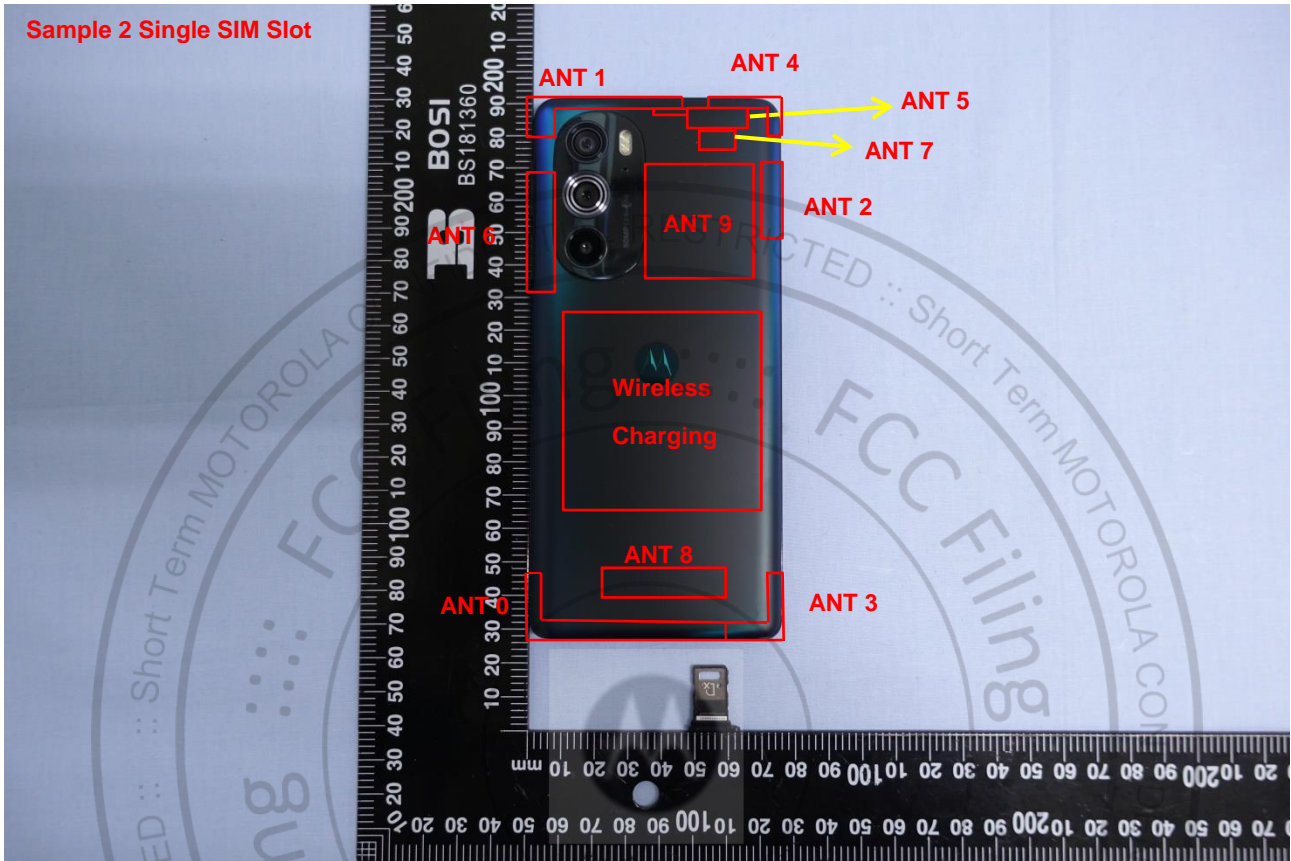

### 3. Internal Photograph of EUT

Brand Name: Motorola / Model Name: XT2201-1

Brand Name: Motorola / Model Name: XT2201-1

Brand Name: Motorola / Model Name: XT2201-1

Brand Name: Motorola / Model Name: XT2201-1

Brand Name: Motorola / Model Name: XT2201-1

Brand Name: Motorola / Model Name: XT2201-1

Brand Name: Motorola / Model Name: XT2201-1

Brand Name: Motorola / Model Name: XT2201-1

Brand Name: Motorola / Model Name: XT2201-1